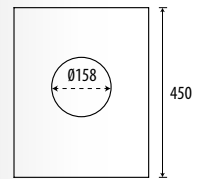

40° - 50° Lead Flashing

Solin en plomb 40-50°
40-50 loodslab

Lead Plomb Lood
999-174