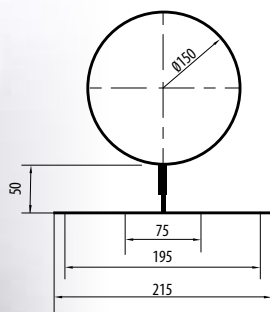

Fixed Wall Support

Support mural fixe
Vaste wand steun