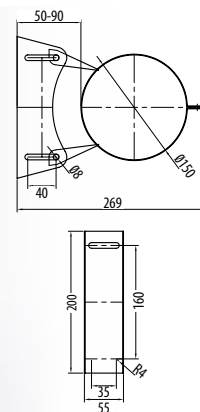

6" only

Stainless Steel

Acier inox
Roestvrijstaal

999-141

Adjustable Wall Support

Support mural réglable
Variable wand steun

6" only

Stainless Steel