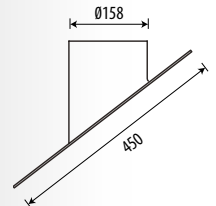

40° - 50° Lead Flashing

Solin en plomb 40-50°
40-50 loodslab

Lead Plomb Lood
999-174