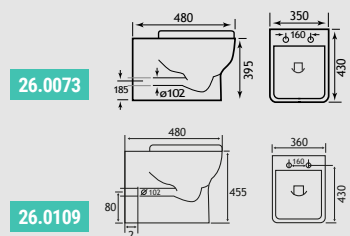

BIJOU BACK TO WALL PAN

26.0073

26.0109

Description	Code	£ Ex VAT	£ Inc VAT
Bijou BTW Pan	26.0073	207.00	248.40
Bijou Rimless BTW Pan	26.0084	207.00	248.40
Bijou BTW Comfort Height Pan	26.0110	225.00	270.00
Bijou Rimless Comfort Height BTW Pan	26.0109	240.00	288.00
Bijou/Collindale Soft close seat	26.0070	82.00	98.40
Flexible Connector for BTW Pans	2.009	40.00	48.00
Vantage Plain Hidden Cistern	17.001	180.00	216.00
Vantage Hidden Cistern with Jacket	17.3029	207.00	248.40
Eastbrook Jacket Hidden Cistern Bottom Inlet	53.001	112.00	134.40