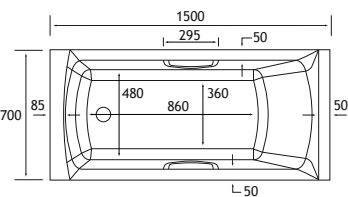

1500 x 700 SE TG Grips Sold Separately Page 97

1500 x 700 x 440mm

191 Litres

DESCRIPTION	CODE	£ EX VAT	£ INC VAT
1500 x 700 TG Rockall - 5mm	42.0130	290.00	348.00
1500 x 700 TG Rockall - Beauforté	42.1130	530.00	636.00
PANELS			
1500 x 560 Front Panel	42.5017	114.00	136.80
700 x 560 End Panel	42.5024	69.00	82.80
1500 x 560 Front Panel - Beauforté	42.6017	192.00	230.40
700 x 560 End Panel - Beauforté	42.6024	114.00	136.80
1500 Adjustable Front Panel - Beauforté	42.6034	277.00	332.40
1810 x 810 L Shape Flat Panel - Beauforté	42.6035	367.00	440.40

SHOWER

440 DEPTH

HEAD REST

ULTRA STRONG