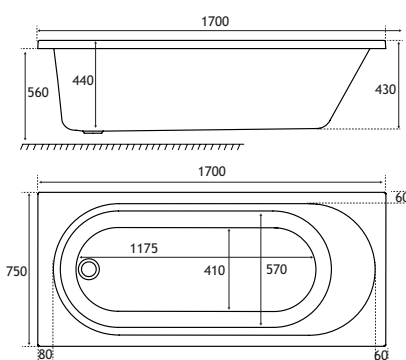

1700 x 750 SE