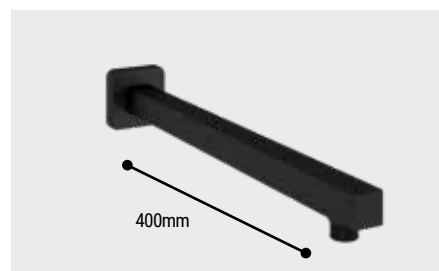

Modern Square Fixed Over Head Shower Arm			
Description	Code	£ Ex VAT	£ Inc VAT
Square Wall Arm	60.1034	22.00	26.40

- Outlet to wall 400mm
- Stainless Steel construction, matt black finish