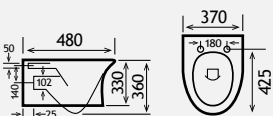

NORTHALL

Soft Close Seat

Rimless Tech

Description	Code	£ Ex VAT	£ Inc VAT
Northall Wall Hung Pan	26.0104	237.00	284.40
Northall / Farrington Wrap Over Soft Close Seat	26.0056	74.00	88.80
Northall Soft Close Seat	26.0042	97.00	116.40

VIENNE

NEW