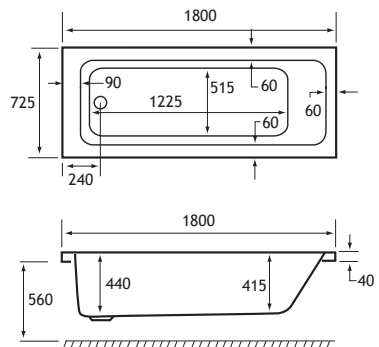

1800 x 725 SE

1800 x 725 x 440mm

250 Litres

DESCRIPTION	CODE	£ EX VAT	£ INC VAT
1800 x 725 SE Portland - 5mm	42.0012	378.00	453.60
1800 x 725 SE Portland - Beauforté	42.1012	658.00	789.60

PANELS

1800 x 560 Front Panel	42.5012	127.00	152.40
750x560 End Panel*	42.5023	69.00	82.80
1800 x 560 Front Panel - Beauforté	42.6012	203.00	243.60
750 x 560 End Panel - Beauforté*	42.6023	114.00	136.80
1800 Adjustable Front Panel - Beauforté	42.6032	288.00	345.60
1810 x 810 L Shape Flat Panel - Beauforté	42.6035	367.00	440.40

- SHOWER
- HEAD REST
- 440 DEPTH
- ULTRA STRONG

* Panel requires cutting down