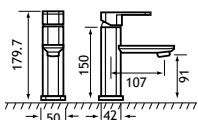

Prado 650

PRADO 650

Prado 650

Description	Code	£ Ex VAT	£ Inc VAT
Prado 650 mono basin c/w click waste (WRAS)	56.2005	132.00	158.40
Prado 650 mono bidet c/w click waste	56.2006	132.00	158.40
Prado 650 high rise mono basin (WRAS)	56.2007	169.00	202.80
Prado 650 bath filler	56.2008	227.00	272.40
Prado 650 BSM inc kit*	56.2009	240.00	288.00
Minimalist square /Type 10 Shower Handset	98.0016	15.00	18.00

*Wall brackets sold separately. Ceramic disc technology.

Pressure (bar)	Flow (litres/min)	
	Bath Filler (56.2008)	BSM (56.2009)
0.1	4.8	4.6
0.5	10.1	9
1	15.6	14
2	22.5	20.4
3	28	25.4

Note: Pressure based on an open ended valve outlet without downstream resistance. Applies to bath filler only.

Required minimum operating pressure key

MP - 0.5 bar minimum

56.2005