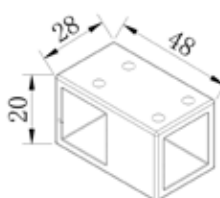

49.1097 T-Piece connector