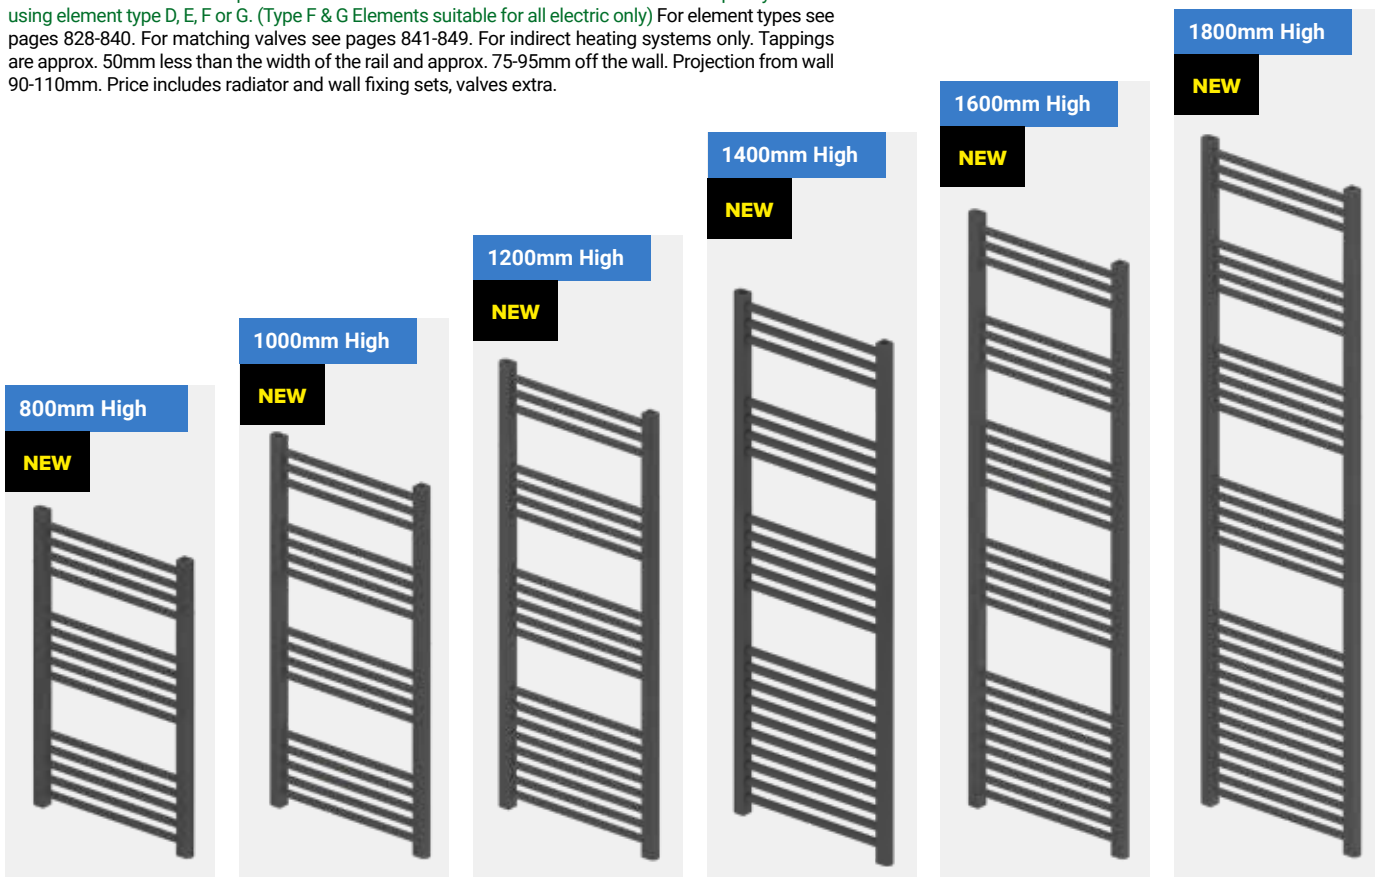

NEW! Wendover - Straight Matt Anthracite 1800mm Height

Size H x W	Watts	BTU	Element Output	Element Type	Code	£ Ex VAT	£ Inc VAT
1800 x 300mm	588	2006	300W	A, A+, D, E, F, G	41.0657	116.00	139.20
1800 x 400mm	723	2467	300W	A, A+, D, E, F, G	41.0658	123.00	147.60
1800 x 500mm	856	2921	450W	A, A+, D, E, F, G	41.0326	132.00	158.40
1800 x 600mm	991	3381	600W	A, A+, D, E, F, G	41.0327	142.00	170.40
1800 x 750mm	1193	4071	600W	A, A+, D, E, F, G	41.0659	181.00	217.20

Round Vent Caps
Page 853

Robe Hooks
Page 850

Towel Hangers
Page 850

Multi-Rail Hangers
Page 850

TECHNICAL INFORMATION

All measurements in Height by Width. Heat output based on $\Delta T60^{\circ}\text{C}$. Radiators that are electric only are restricted to the heat output of the elements. Element size can be increased to full capacity of rail if using element type D, E, F or G. (Type F & G Elements suitable for all electric only) For element types see pages 828-840. For matching valves see pages 841-849. For indirect heating systems only. Tappings are approx. 50mm less than the width of the rail and approx. 75-95mm off the wall. Projection from wall 90-110mm. Price includes radiator and wall fixing sets, valves extra.