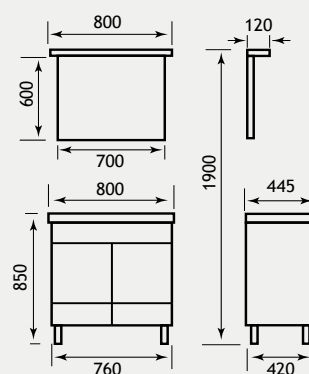

Sorrento

SORRENTO 80 UNIT

A modern design of a traditional concept with soft close hinges, adjustable feet and solid ceramic top.

Sorrento 80 Unit

Description	Code	£ Ex VAT	£ Inc VAT
Sorrento/Faro 76cm base unit	1.514	500.00	600.00
Sorrento 80cm Ceramic Top	26.0090	178.00	213.60
Sorrento 70cm mirror *	1.419	170.00	204.00
Sorrento 80cm LED cornice	1.522	264.00	316.80
Sorrento 800mm 'Wave' action infra red LED cornice	1.219	336.00	403.20

*Mirror must be fitted with a cornice.

FEATURES

- Soft close system on doors and drawers
- Separate shaver socket
- Adjustable legs on floor standing Units 120-130mm

26.0090

1.419

1.514