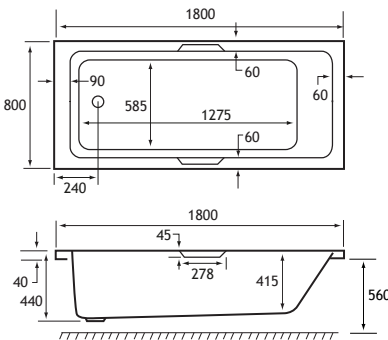

1800 x 800 SE TG Grips Sold Separately

1800 x 800 x 440mm		283 Litres	
DESCRIPTION	CODE	£ EX VAT	£ INC VAT
1800 x 800 TG Portland - 5mm	42.0021	435.00	522.00
1800 x 800 TG Portland - Beauforté	42.1021	742.00	890.40
PANELS			
1800 x 560 Front Panel	42.5012	127.00	152.40
800x560 End Panel	42.5022	69.00	82.80
1800 x 560 Front Panel - Beauforté	42.6012	203.00	243.60
800 x 560 End Panel - Beauforté	42.6022	124.00	148.80
1800 Adjustable Front Panel - Beauforté	42.6032	288.00	345.60
1810 x 810 L Shape Flat Panel - Beauforté	42.6035	367.00	440.40

- SHOWER
- GRIPS
- 440 DEPTH
- HEAD REST
- ULTRA STRONG