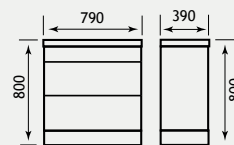

Oslo 80 - Drawer Unit Range

OSLO 80 TWO DRAWER UNIT

The two drawer Oslo Unit is both stylish and practical. The drawers glide open and shut on soft close systems giving full access to all contents in one smooth action.

Oslo 80 Base And Cast Top

Description	Code	£ Ex VAT	£ Inc VAT
Oslo 800mm drawer base unit	1.076	623.00	747.60
Oslo 80 cast top*	51.008	267.00	320.40
Leven 800 x 600 bluetooth mirror	56.1083	416.00	499.20
Sorrento 70cm mirror †	1.419	170.00	204.00
Sorrento 80cm LED cornice	1.522	264.00	316.80
Sorrento 800mm 'Wave' action infra red LED cornice	1.219	336.00	403.20

Oslo WC Unit

Description	Code	£ Ex VAT	£ Inc VAT
Oslo WC unit only	1.287	326.00	391.20
Oslo WC unit lid	1.075	63.00	75.60
Oslo WC unit plinth	1.288	18.00	21.60

Extras

Description	Code	£ Ex VAT	£ Inc VAT
Trap for external overflow kit	7.0015	24.00	28.80
Flip Top Basin Waste - Unslotted	25.0005	19.00	22.80

FEATURES

- Soft close system on drawers

FEATURES - CAST MARBLE TOPS

- Made of 75% natural marble stone
- Repairable if chipped
- Seamless surface, easy to maintain

† Mirror must be fitted with a cornice. *Due to depth of the waste area, the trap for external overflow kit & a flip top basin waste (unslotted) are recommended for installation.

Also compatible with the Oslo 80 is the Sorrento mirror and cornice as shown above. For wall mirrors and cabinets see pages 326-351.

1.076

Sorrento cornices are now available with an option of 'Wave' action infra-red sensor to activate lights.

51.008