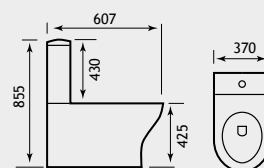

CODE 7.0000

See page 201 for further technical information.