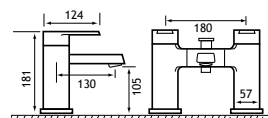

Walton Range

WALTON

MP

56.2053

Walton

Description	Code	£ Ex VAT	£ Inc VAT
Walton Basin Mono†	56.2053	201.00	241.20
Walton Bath Filler†	56.2054	315.00	378.00
Walton BSM inc kit†	56.2055	356.00	427.20

Minimalist square /Type 10 Shower Handset*

98.0016

15.00

18.00

Ceramic disc technology. *98.0016 square hand set as optional extra.

**Wall brackets sold separately. †While stocks last.

Required minimum operating pressure key

MP

- 0.5 bar minimum

MP

56.2053

MP

56.2054

MP

56.2055

MP

98.0016

56.2053

56.2054

56.2055