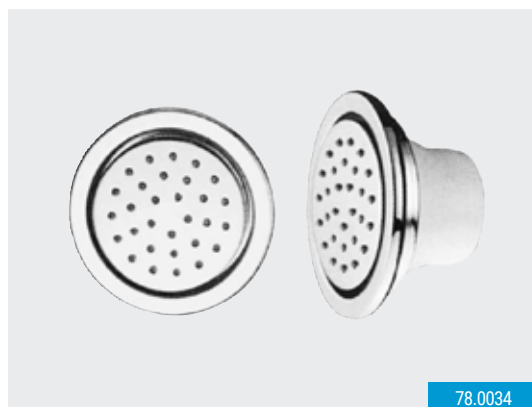

Body Jets & Shower Seats

BODY JETS

Body Jets

Description	Code	£ Ex VAT	£ Inc VAT
Square Body Jet 2" Exposed	78.0031	32.00	38.40
Round Body Jet 2" Exposed	78.0032	31.00	37.20
Square Body Jet 5" Concealed	78.0033	83.00	99.60
Round Body Jet 5" Concealed	78.0034	77.00	92.40

†While stocks last.

FEATURES

- Solid brass construction
- Chrome finish
- Single function
- 4mm thickness

78.0033

41.3000 Pressure reducing valve is suitable for water temperature up to 80°C and inlet pressures up to 16 bar. The outlet pressure can be adjusted between 1 bar and 6 bar. Typically these valves are used on the incoming water supply.

Pressure Reducing Valve

Description	Code	£ Ex VAT	£ Inc VAT
Pressure Reducing Valve 15mm x 15mm	41.3000	74.00	88.80

SHOWER SEAT

Shower Seat

Description	Code	£ Ex VAT	£ Inc VAT
Shower seat 500mm x 345mm	98.0021	300.00	360.00

FEATURES

- Solid wood seat