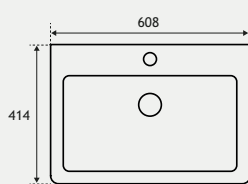

60 CM UNIT BASIN