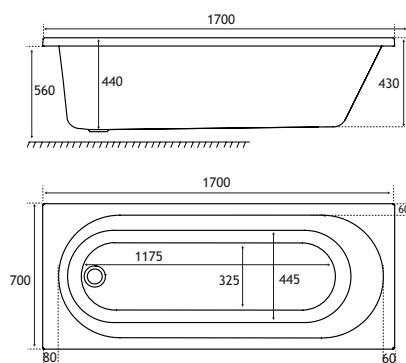

SINGLE ENDED, STRAIGHT EDGE Biscay

1700 x 700 SE