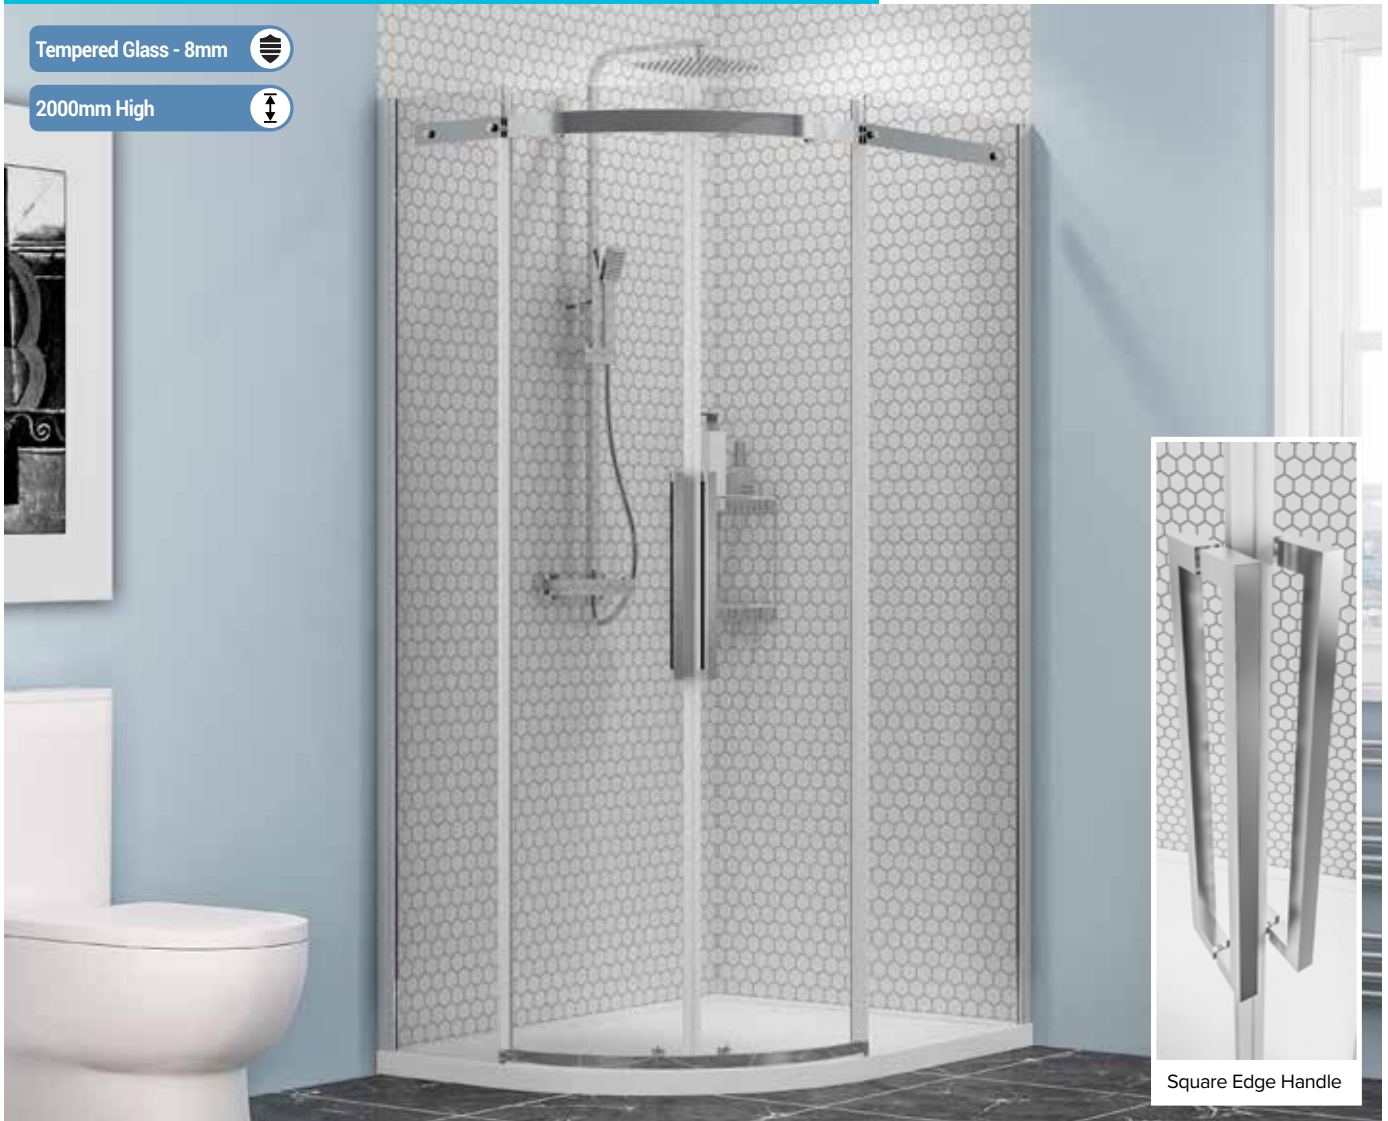

Corniche 2000

CORNICHE 2000 OFFSET QUADRANT - CHROME

Tempered Glass - 8mm

2000mm High

Corniche 2000 offset quadrant, 8mm tempered safety glass, 2000mm high

FEATURES

- 10 Year manufacturer's guarantee*
- Easy clean glass
- Suitable for power showers
- Trays available to match
- 8mm Tempered safety glass
- Chrome finish
- Fully concealed fixings
- *With conditions

FRAME

Corniche 2000 Offset Quadrant - Chrome

Size	Adjustment	Door Opening	Code	£ Ex VAT	£ Inc VAT
900 x 800mm RH	865-880 x 765-780mm	440mm	49.3232	700.00	840.00
900 x 800mm LH	865-880 x 765-780mm	440mm	49.3226	570.00	684.00
1000 x 800mm RH	965-980 x 765-780mm	440mm	49.3233	586.00	703.20
1000 x 800mm LH	965-980 x 765-780mm	440mm	49.3227	586.00	703.20
1000 x 900mm RH	965-980 x 865-880mm	485mm	49.3234	598.00	717.60
1000 x 900mm LH	965-980 x 865-880mm	485mm	49.3228	598.00	717.60
1100 x 800mm RH	1065-1080 x 765-780mm	440mm	49.3235	602.00	722.40
1100 x 800mm LH	1065-1080 x 765-780mm	440mm	49.3229	602.00	722.40
1100 x 900mm RH	1065-1080 x 865-880mm	485mm	49.3236	615.00	738.00
1100 x 900mm LH	1065-1080 x 865-880mm	485mm	49.3231	615.00	738.00
1200 x 800mm RH	1165-1180 x 765-780mm	440mm	49.3206	618.00	741.60
1200 x 800mm LH	1165-1180 x 765-780mm	440mm	49.3204	618.00	741.60
1200 x 900mm RH	1165-1180 x 865-880mm	485mm	49.3207	629.00	754.80
1200 x 900mm LH	1165-1180 x 865-880mm	485mm	49.3205	629.00	754.80