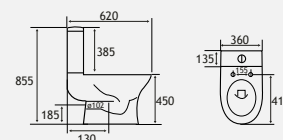

OSTERLEY COMFORT HEIGHT PAN

ECO VORTEX TECHNOLOGY

NEW

- Comfort Height
- Soft Close Seat
- Eco Vortex Flush

| Description | Code | £ Ex VAT | £ Inc VAT |
|----------------------------------------|---------|----------|---------------|
| Osterley Comfort Height Eco Vortex Pan | 26.0263 | 174.00 | 208.80 |
| Osterley Cistern inc Fittings | 26.0260 | 78.00 | 93.60 |
| Osterley Soft Close Seat | 26.0288 | 54.00 | 64.80 |