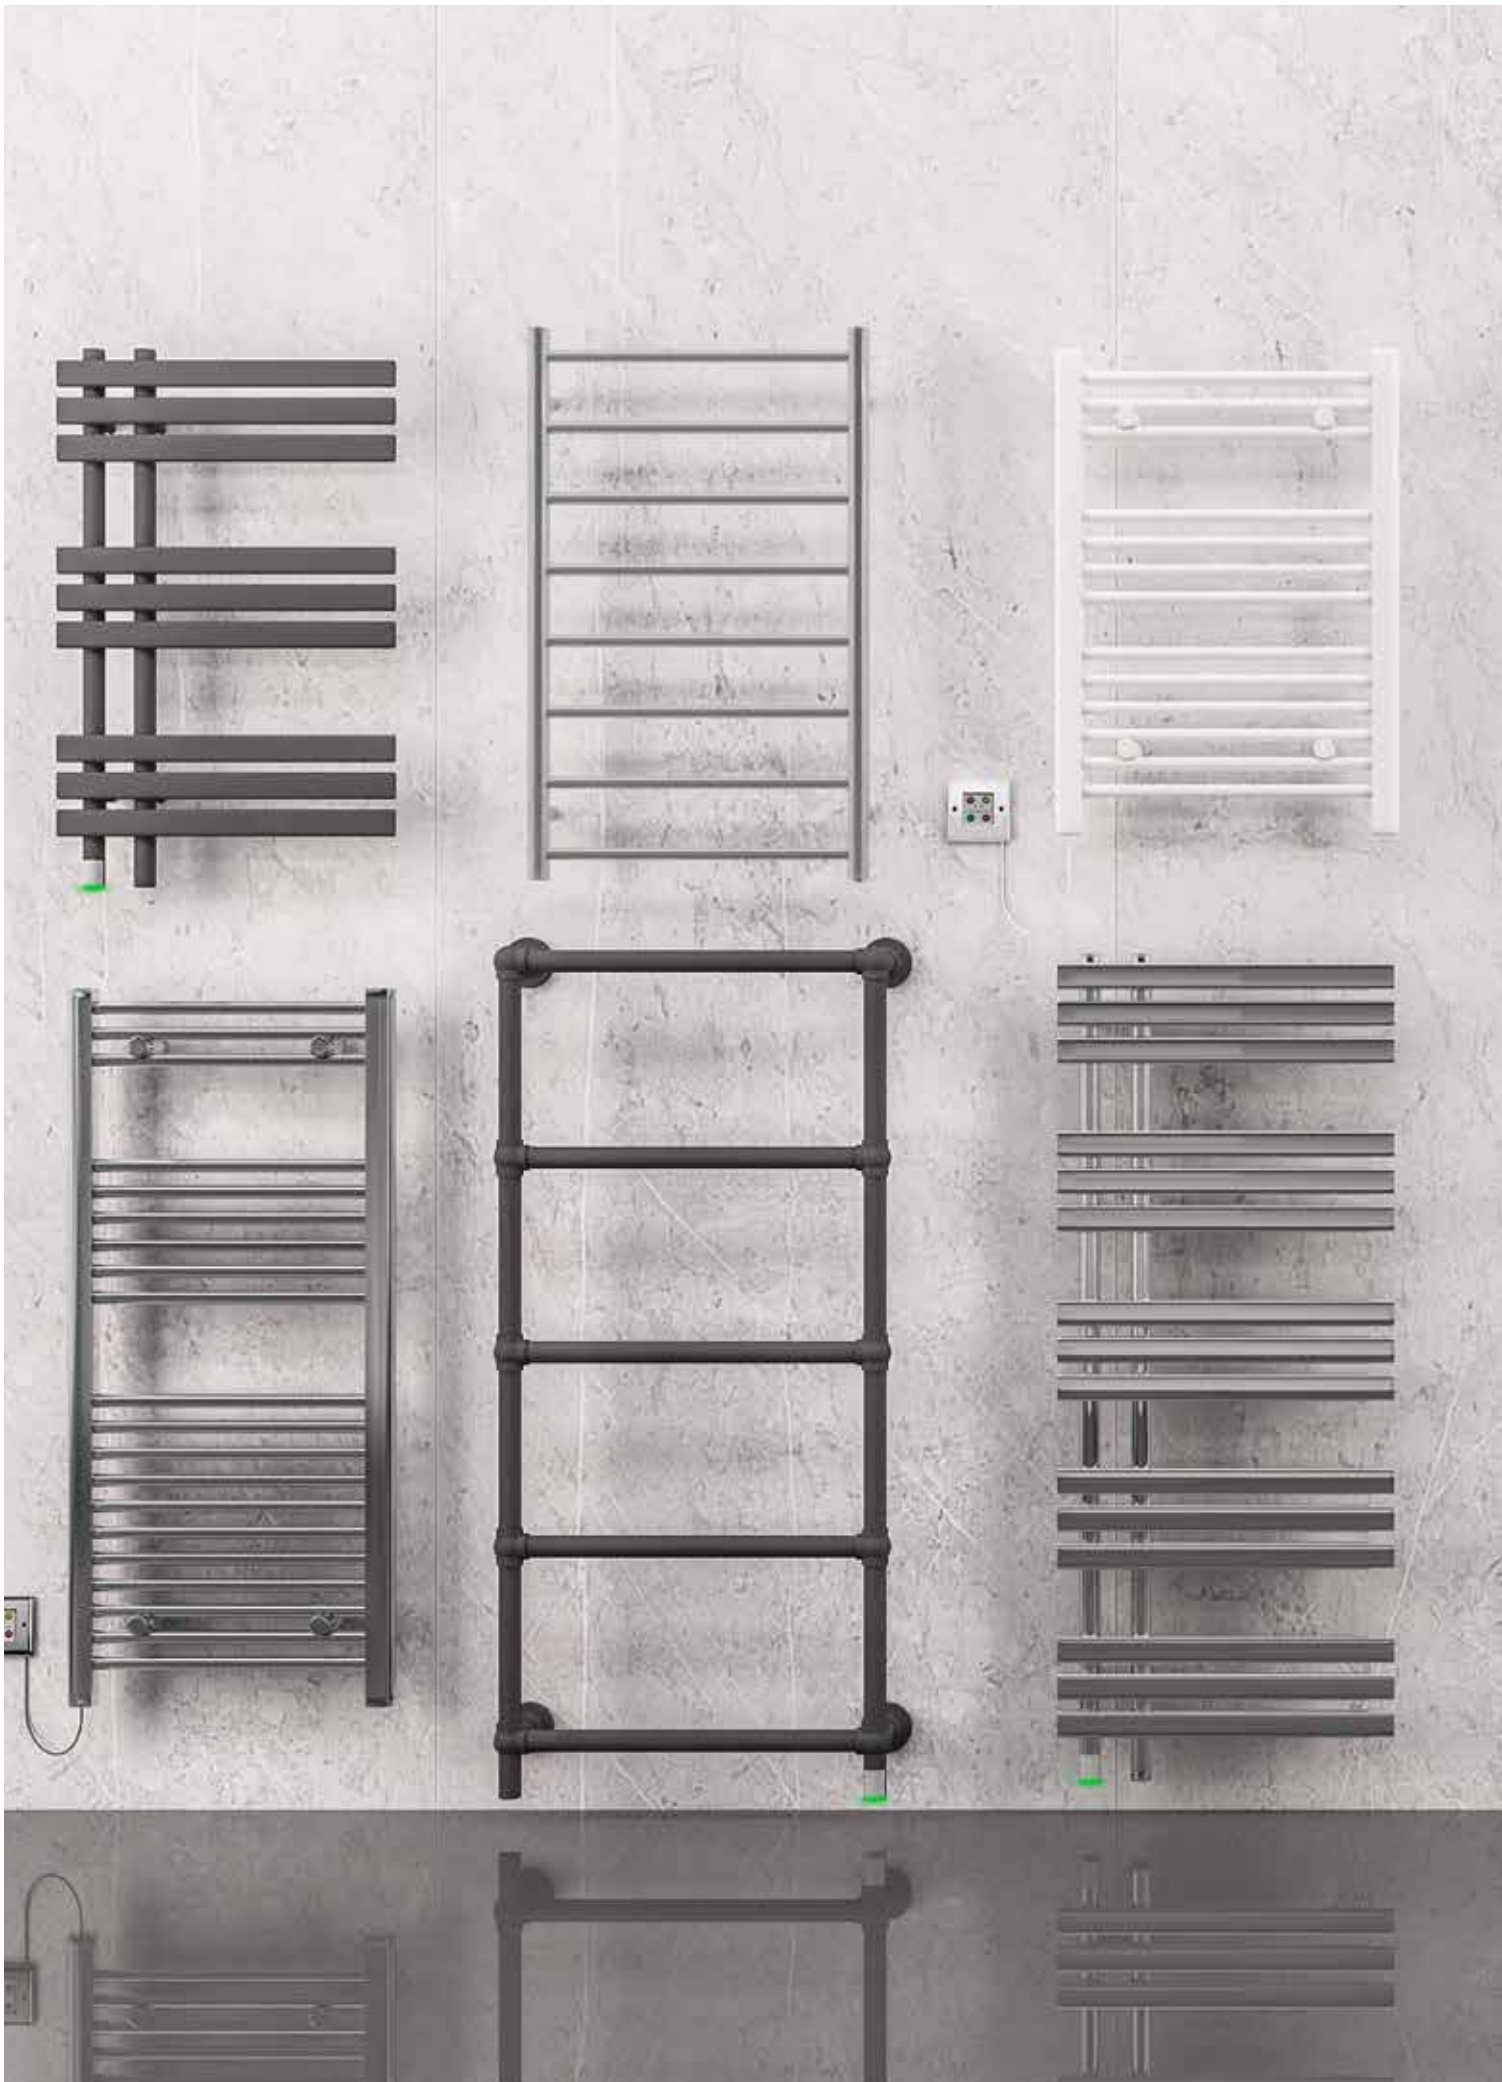

Dry Element Range

Using modern technology benefits, the Dry Element Range consists of lighter towel rails and energy efficient daily usage.

Contents

Derwent Aluminium Dry Element - Available in 3 colours - NEW PRODUCT	608-609
Biava Dry Element Straight, Available in 3 colours	610-611
Loddon Dry Element, Available in 4 colours	612-613
Kennet Dry Element, Matt Anthracite & Chrome	614
Emsbury Dry Element, Polished Stainless Steel	615