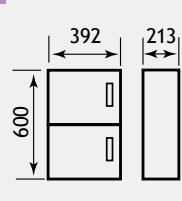

29.0148

29.0138