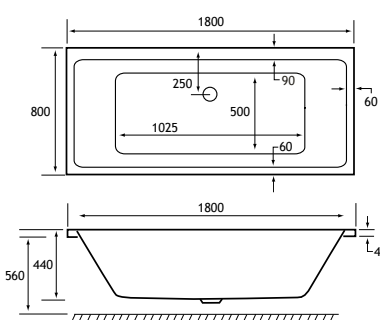

1800 x 800 DE

1800 x 800 x 440mm

260 Litres

DESCRIPTION	CODE	£ EX VAT	£ INC VAT
1800 x 800 DE Portland - 5mm	42.0032	434.00	520.80
1800 x 800 DE Portland - Beauforté	42.1032	739.00	886.80
PANELS			
1800 x 560 Front Panel	42.5012	127.00	152.40
800x560 End Panel	42.5022	69.00	82.80
1800 x 560 Front Panel - Beauforté	42.6012	203.00	243.60
800 x 560 End Panel - Beauforté	42.6022	124.00	148.80
1800 Adjustable Front Panel - Beauforté	42.6032	288.00	345.60
1810 x 810 L Shape Flat Panel - Beauforté	42.6035	367.00	440.40

HEAD REST

440 DEPTH

ULTRA STRONG