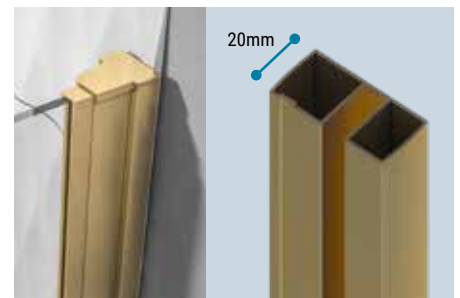

20mm

FRAME

Corniche 2000 Quadrant - Brushed Brass

Size	Adjustment	Door Opening	Code	£ Ex VAT	£ Inc VAT
800mm	765-780mm	394mm	49.3216	662.00	794.40
900mm	865-880mm	485mm	49.3217	698.00	837.60
1000mm	965-980mm	485mm	49.3218	732.00	878.40

EXTRAS

Extension Profile - Brushed Brass

Size	Code	£ Ex VAT	£ Inc VAT
8mm Extension Profile Brushed Brass	49.6043	32.00	38.40

Works with both sides of the door to wall, or side panel to wall.