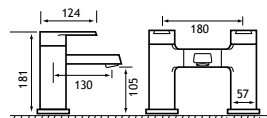

Walton Range

WALTON

MP

56.2053

Walton

Description	Code	£ Ex VAT	£ Inc VAT
Walton Basin Mono†	56.2053	201.00	241.20
Walton Bath Filler†	56.2054	315.00	378.00
Walton BSM inc kit†	56.2055	356.00	427.20

Minimalist square /Type 10 Shower Handset*

98.0016

15.00

18.00

Ceramic disc technology. *98.0016 square hand set as optional extra.

**Wall brackets sold separately. †While stocks last.

Required minimum operating pressure key

MP

- 0.5 bar minimum

MP

56.2053

MP

56.2054

MP

56.2055

MP

98.0016

56.2053

56.2054

56.2055