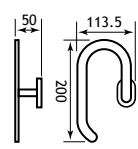

52.025

52.219