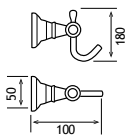

52.044

52.040