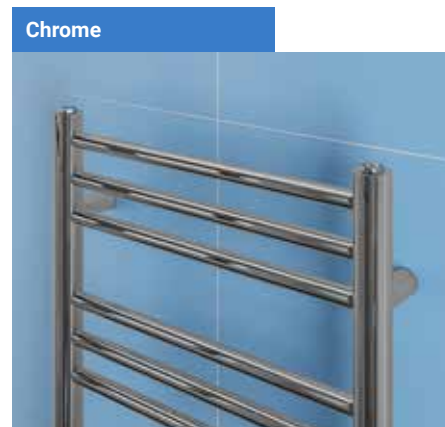

TECHNICAL INFORMATION

All measurements in Height by Width. Heat output based on $\Delta T60^{\circ}C$. Radiators that are electric only are restricted to the heat output of the elements. Element size can be increased to full capacity of rail if using element type D, E, F or G. (Type F & G Elements suitable for all electric only) For element types see pages 828-840. For matching valves see pages 841-849. For indirect heating systems only. Tappings are approx. 42mm less than the width of the rail and approx. 85mm off the wall. Price includes radiator and wall fixing sets, valves extra.