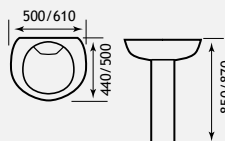

27.0461/27.0731

Temptation Basin		WAS	NOW JUST	
Description	Code	£ Ex VAT	£ Ex VAT	£ Inc VAT
Temptation basin 500 1TH** †	27.0731	~~72.00~~	48.00	57.60
Temptation basin 610mm 1TH†	27.0521	~~81.00~~	53.00	63.60
Temptation pedestal (Fits both above) †	27.0461	~~37.00~~	30.00	36.00

**Can be wall-hung or mounted on a pedestal.

WHILE STOCKS LAST! †