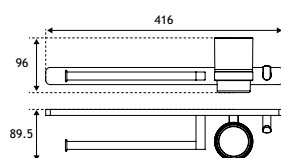

52.402

52.422