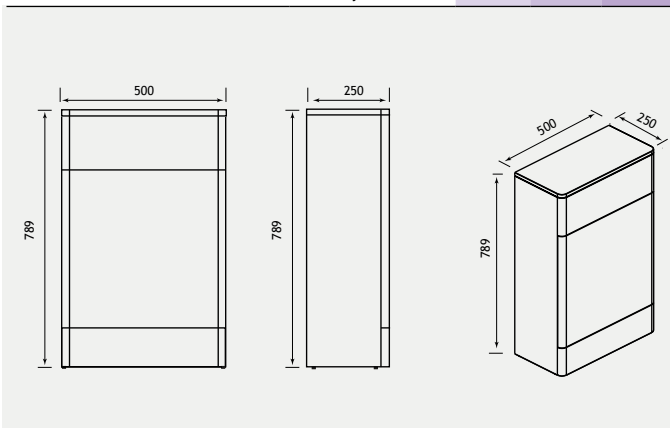

36.0089 Cavone WC Unit 50cm (Left) Toilet Pan for illustration purposes only