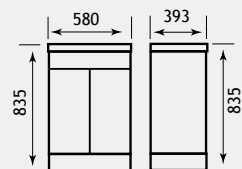

59.0002 & 51.007