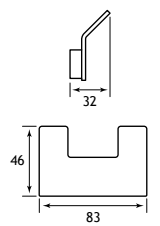

Vercelli

Vercelli Accessories				
Description	Dimensions width x projection	Code	£ Ex VAT	£ Inc VAT
Vercelli Toilet Roll Holder	128 x 83	52.301	33.00	39.60
Vercelli Toilet Roll Holder with Leather shelf	158 x 98	52.302	104.00	124.80
Vercelli Robe Hook	25 x 39	52.303	16.00	19.20
Vercelli Robe Hook Chrome	25 x 32	52.304	15.00	18.00
Vercelli Double Robe hook	83 x 32	52.305	20.00	24.00
Vercelli Tumbler Holder	75 x 95	52.306	37.00	44.40
Vercelli Soap Dish Holder	104 x 110	52.307	37.00	44.40
Vercelli Soap Dispenser	75 x 95	52.308	57.00	68.40
Vercelli Toilet Brush Holder	75 x 95	52.309	53.00	63.60
Vercelli Towel Ring	200 x 83	52.311	41.00	49.20
Vercelli Glass Shelf	600 x 119	52.312	102.00	122.40
Vercelli Towel Rack with bar	600 x 210	52.315	239.00	286.80

Width & projection measurements all in millimetres.

FEATURES

- Modern, minimalist design
- Made of solid brass
- Bright chrome finish
- Meticulously polished to produce mirror-like finish

52.305