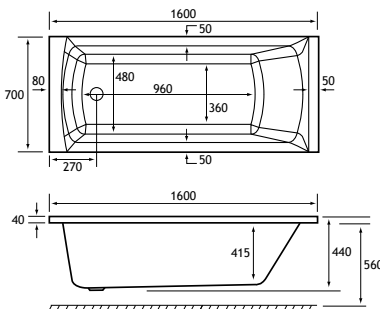

1600 x 700 SE

1600 x 700 x 440mm

213 Litres

DESCRIPTION	CODE	£ EX VAT	£ INC VAT
1600 x 700 Rockall - 5mm	42.0089	284.00	340.80
1600 x 700 Rockall - Beauforté	42.1089	521.00	625.20
PANELS			
1600 x 560 Front Panel	42.5016	114.00	136.80
700 x 560 End Panel	42.5024	69.00	82.80
1600 x 560 Front Panel - Beauforté	42.6016	192.00	230.40
700 x 560 End Panel - Beauforté	42.6024	114.00	136.80
1810 x 810 L Shape Flat Panel - Beauforté	42.6035	367.00	440.40

SHOWER

440 DEPTH

HEAD REST

ULTRA STRONG