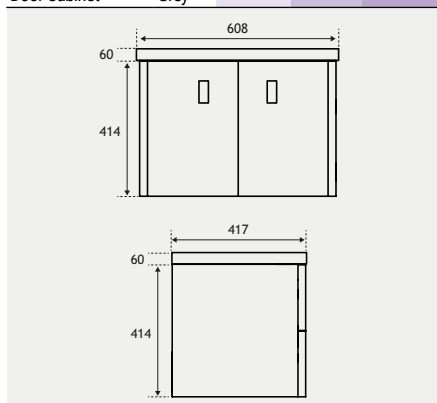

Cavone Unit Range

50 CM UNIT

60 CM UNIT

80 CM UNIT

Cavone 50cm Wall Hung Door Cabinet				
Description	Colour	Code	£ Ex VAT	£ Inc VAT
50cm Wall Hung Door Cabinet	White Gloss	36.0027	284.00	340.80
50cm Wall Hung Door Cabinet	Matt Grey	36.0028	284.00	340.80

Cavone 60cm Wall Hung Door Cabinet				
Description	Colour	Code	£ Ex VAT	£ Inc VAT
60cm Wall Hung Door Cabinet	White Gloss	36.0032	319.00	382.80
60cm Wall Hung Door Cabinet	Matt Grey	36.0033	319.00	382.80

Cavone 80cm Wall Hung Door Cabinet				
Description	Colour	Code	£ Ex VAT	£ Inc VAT
80cm Wall Hung Door Cabinet	White Gloss	36.0037	374.00	448.80
80cm Wall Hung Door Cabinet	Matt Grey	36.0038	374.00	448.80

50 CM UNIT BASIN

60 CM UNIT BASIN

80 CM UNIT BASIN

Cavone 50cm Basin				
Description	Colour	Code	£ Ex VAT	£ Inc VAT
50cm Cavone Basin	White	36.0031	147.00	176.40

Cavone 60cm Basin				
Description	Colour	Code	£ Ex VAT	£ Inc VAT
60cm Cavone Basin	White	36.0036	160.00	192.00

Cavone 80cm Basin				
Description	Colour	Code	£ Ex VAT	£ Inc VAT
80cm Cavone Basin	White	36.0041	192.00	230.40

NEW EXTRAS

36.9217

36.0071

NEW! Cavone Cabinet Extras

Description	Colour	Code	£ Ex VAT	£ Inc VAT
Cavone Handle (Each)	Brushed Brass	36.9217	10.00	12.00
Cavone Handle (Each)	Smooth Black	36.0071	6.00	7.20

36.9212

36.9211

NEW! Cavone Cabinet Extras

Description	Colour	Code	£ Ex VAT	£ Inc VAT
Rectangular Overflow	Brushed Brass	36.9212	10.00	12.00
Rectangular Overflow	Smooth Black	36.9211	5.00	6.00

NEW WEXTRAS