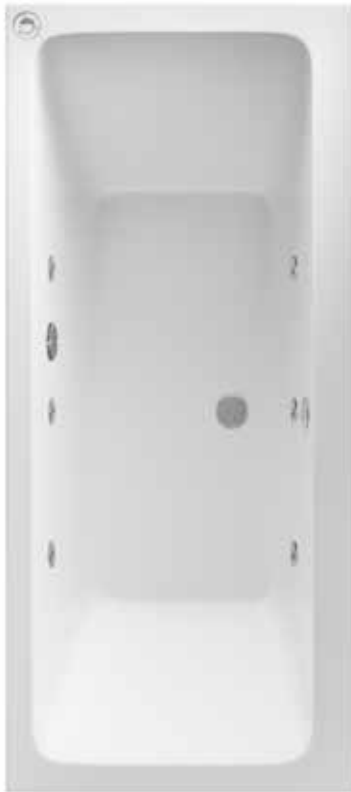

WHIRLPOOL

HEAD REST

440 DEPTH

ULTRA STRONG

Warranty On All Systems

Stocked Whirlpools

PORTLAND Double Ended, 6 Jet Whirlpool

1700 x 750 DE 6 Jet