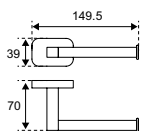

52.445

52.465