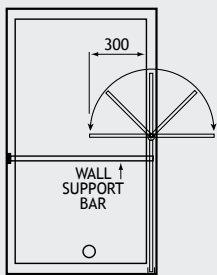

Vantage Walk-In

VANTAGE FLIPPER WALK-IN

Tempered Glass - 6mm

1950 mm High