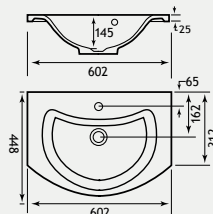

Bonito Slab Range

WALL UNITS & MIRRORS

Mirror - 1.036
Cornice 1.204

FEATURES

- Separate shaver socket

Mirror (1.036) & CORNICE (1.204) with pull-cord operation

W: 600mm • H 700mm

Description	Code	£ Ex VAT	£ Inc VAT
Bonito 60cm mirror*	1.036	150.00	180.00
Diamante 60cm Cornice	1.204	226.00	271.20

*Cornice sold separately

*Mirror must be fitted with 1.204 cornice.

Wall Unit - 1.032

300mm WALL CUPBOARD (1.032) (reversible)

W: 300mm • D: 176mm • H: 700mm

Description	Code	£ Ex VAT	£ Inc VAT
Bonito 30cm wall unit - door	1.032	149.00	178.80

All handles chrome.

Wall Unit - 1.034

600mm WALL CUPBOARD (1.034) with two doors

W: 600mm • D: 176mm • H: 700mm

Description	Code	£ Ex VAT	£ Inc VAT
Bonito 60cm wall unit - door	1.034	258.00	309.60

All handles chrome.

TOPS

Description	Code	£ Ex VAT	£ Inc VAT
Bonito Single basin top	51.018	252.00	302.40
Bonito Slab top 600	51.021	123.00	147.60
Bonito Slab top 900	51.020	161.00	193.20
Bonito Slab top 1200	51.019	212.00	254.40
Trap for external overflow kit	7.0015	24.00	28.80
Flip Top Basin Waste - Unslotted	25.0005	19.00	22.80

*Due to depth of the waste area, the trap for external overflow kit & a flip top basin waste (unslotted) are recommended for installation.

FEATURES - Cast Marble Tops

- Made of 75% natural marble stone
- Repairable if chipped
- Seamless surface, easy to maintain

51.018