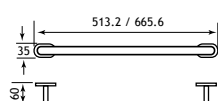

52.026

52.027 / 52.221