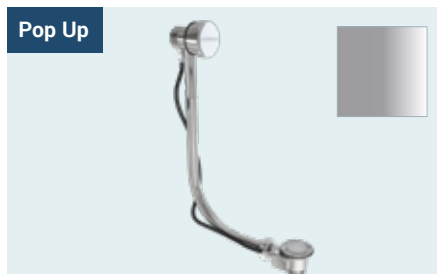

Chrome Exposed Bath Pop Up Waste & Overflow		
CODE	£ EX VAT	£ INC VAT
25.0001	152.00	182.40