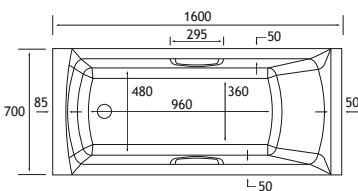

1600 x 700 SE TG Grips Sold Separately Page 97

1600 x 700 x 440mm

213 Litres

DESCRIPTION	CODE	£ EX VAT	£ INC VAT
1600 x 700 TG Rockall - 5mm	42.0129	290.00	348.00
1600 x 700 TG Rockall - Beauforté	42.1129	530.00	636.00
PANELS			
1600 x 560 Front Panel	42.5016	114.00	136.80
700 x 560 End Panel	42.5024	69.00	82.80
1600 x 560 Front Panel - Beauforté	42.6016	192.00	230.40
700 x 560 End Panel - Beauforté	42.6024	114.00	136.80
1810 x 810 L Shape Flat Panel - Beauforté	42.6035	367.00	440.40

SHOWER

440 DEPTH

HEAD REST

ULTRA STRONG