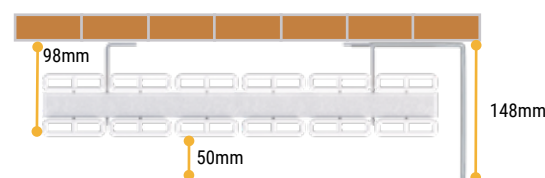

Aluminium Range

HADLEIGH VERTICAL

HADLEIGH - WALL MOUNTED TOWEL HANGERS

Towel Hanger - Matt White			
Size	Code	£ Ex VAT	£ Inc VAT
275mm	86.0312	77.00	92.40
415mm	86.0313	85.00	102.00
485mm	86.0314	93.00	111.60
555mm	86.0490	107.00	128.40

Towel Hanger - Matt Anthracite			
Size	Code	£ Ex VAT	£ Inc VAT
275mm	86.0315	77.00	92.40
415mm	86.0316	85.00	102.00
485mm	86.0317	93.00	111.60
555mm	86.0491	107.00	128.40

Towel Hanger - Matt Black			
Size	Code	£ Ex VAT	£ Inc VAT
275mm	86.0318	77.00	92.40
415mm	86.0319	85.00	102.00
485mm	86.0320	93.00	111.60
555mm	86.0492	107.00	128.40

Towel Hanger - Chrome			
Size	Code	£ Ex VAT	£ Inc VAT
275mm	86.0321	82.00	98.40
415mm	86.0322	90.00	108.00
485mm	86.0323	104.00	124.80
555mm	86.0493	119.00	142.80

TECHNICAL INFORMATION

Material: Steel

Vertical Radiators:

- Hadleigh Towel Hangers must be mounted on the wall.
- Hadleigh Towel Hangers can be mounted Left Hand or Right Hand of the radiator. Once the towel hanger is mounted on the wall, the radiator must be fitted from the side.
- Total length of each towel hanger is 30mm longer than the width of the radiator, making the radiator's width +30mm on the side they are mounted on. Towel hangers can be mounted at any height vertically on the wall.

Must be fitted before radiator installation!

Radiator Valves

Page 841-849