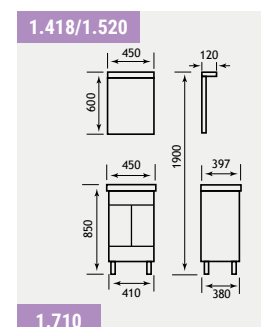

*Mirror must be fitted with a cornice.

Sorrento Wall Hung

SORRENTO 60 WALL HUNG UNIT

A modern design of a traditional concept with soft close hinges and solid ceramic top.

FEATURES

- Soft close system on drawers