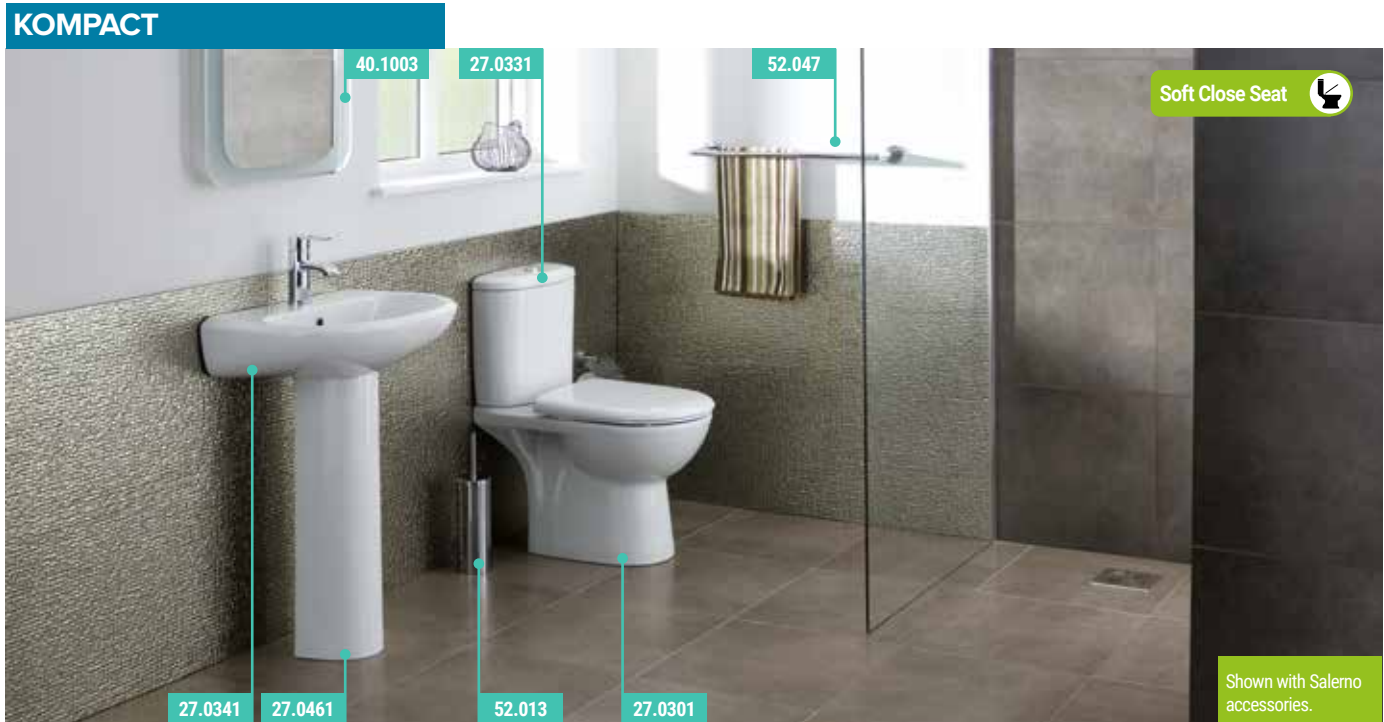

Kompact Range

Where space is a major concern, Kompact comes into its own. The WC pan and cistern project just 610mm.

| Kompact WC | | | |
|------------------------------------------------------|---------|----------|---------------|
| Description | Code | £ Ex VAT | £ Inc VAT |
| Kompact WC pan | 27.0301 | 212.00 | 254.40 |
| Kompact cistern inc fittings | 27.0331 | 115.00 | 138.00 |
| Temptation/Kompact seat | 21.1141 | 73.00 | 87.60 |
| Temptation/Kompact soft close seat | 21.1151 | 151.00 | 181.20 |
| Jollytronic universal bottom entry cistern fitting** | 7.0000 | 135.00 | 162.00 |