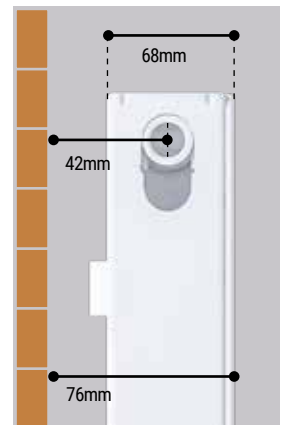

TECHNICAL INFORMATION

All measurements in Height by Width. Heat output based on $\Delta T60^{\circ}\text{C}$. For matching valves see pages 841-849. For indirect heating systems only. Tappings are the width of the rail and approx. 42mm off the wall. Price includes radiator and wall fixing sets, valves extra.

400mm Height		WHILE STOCKS LAST!				
Type 11 Flat Panel Radiators - Gloss White						
Size H x W	Watts	BTU	Code	£ Ex VAT	£ Inc VAT	
400 x 600mm	439	1497	44.0001	137.00	164.40	
400 x 800mm	586	1998	44.0002	161.00	193.20	
400 x 1000mm	733	2500	44.0003	184.00	220.80	
400 x 1200mm	881	3005	44.0004	214.00	256.80	
400 x 1400mm	1027	3502	44.0005	238.00	285.60	
400 x 1600mm	1175	4007	44.0006	267.00	320.40	

500mm Height		WHILE STOCKS LAST!				
Type 11 Flat Panel Radiators - Gloss White						
Size H x W	Watts	BTU	Code	£ Ex VAT	£ Inc VAT	
500 x 400mm	360	1225	44.0007	119.00	142.80	
500 x 600mm	541	1844	44.0008	148.00	177.60	
500 x 800mm	722	2460	44.0009	178.00	213.60	
500 x 1000mm	903	3080	44.0010	206.00	247.20	
500 x 1200mm	1085	3699	44.0011	237.00	284.40	
500 x 1400mm	1266	4315	44.0012	268.00	321.60	
500 x 1600mm	1447	4934	44.0013	300.00	360.00	

600mm Height		WHILE STOCKS LAST!				
Type 11 Flat Panel Radiators - Gloss White						
Size H x W	Watts	BTU	Code	£ Ex VAT	£ Inc VAT	
600 x 400mm	424	1443	44.0014	132.00	158.40	
600 x 600mm	638	2174	44.0015	168.00	201.60	
600 x 800mm	851	2901	44.0016	201.00	241.20	
600 x 1000mm	1064	3628	44.0017	236.00	283.20	
600 x 1200mm	1277	4354	44.0018	272.00	326.40	
600 x 1400mm	1490	5081	44.0019	307.00	368.40	
600 x 1600mm	1705	5812	44.0020	346.00	415.20	
600 x 1800mm	1918	6538	44.0021	378.00	453.60