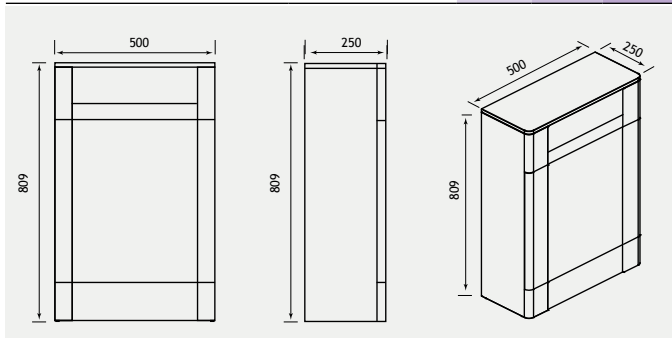

Hardwick WC 50cm Unit				
Description	Colour	Code	£ Ex VAT	£ Inc VAT
50cm Hardwick WC Unit	Matt White	36.0083	271.00	325.20
50cm Hardwick WC Unit	Matt Anthracite	36.0084	271.00	325.20
50cm Hardwick WC Unit	Matt Cobalt Blue	36.0085	271.00	325.20

Hardwick WC 60cm Unit				
Description	Colour	Code	£ Ex VAT	£ Inc VAT
60cm Hardwick WC Unit	Matt White	36.0086	293.00	351.60
60cm Hardwick WC Unit	Matt Anthracite	36.0087	293.00	351.60
60cm Hardwick WC Unit	Matt Cobalt Blue	36.0088	293.00	351.60