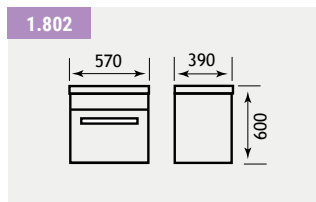

Oslo 58 Wall Hung Internal Drawer Unit

Description	Code	£ Ex VAT	£ Inc VAT
Oslo 58 Wall Hung Unit with Internal Drawer	1.802	516.00	619.20