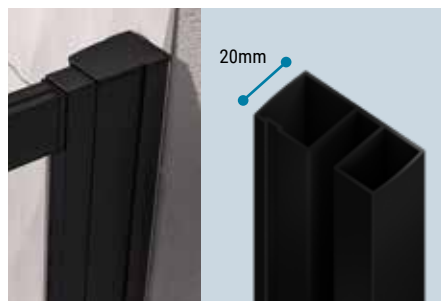

Square Edge Handle

20mm

FRAME

Corniche 2000 Quadrant - Matt Black

Size	Adjustment	Door Opening	Code	£ Ex VAT	£ Inc VAT
800mm	765-780mm	394mm	49.3208	624.00	748.80
900mm	865-880mm	485mm	49.3209	656.00	787.20
1000mm	965-980mm	485mm	49.3211	686.00	823.20

EXTRAS

Extension Profile - Matt Black

Size	Code	£ Ex VAT	£ Inc VAT
8mm Extension Profile Matt Black	49.6041	29.00	34.80

Works with both sides of the door to wall, or side panel to wall.