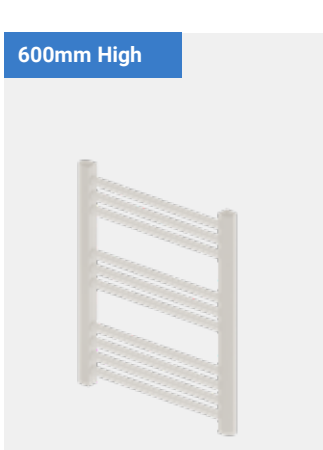

FEATURES

1. 22mm diameter horizontal round tubes
   - Wide range of sizes to fit in all spaces
   - Horizontal sizes to fit under windows
   - Tested to BS EN 442 standards
   - 5 Year manufacturer's warranty*
   - Can be single or dual fuel, or all electric
2. With conditions

Warranty

5

Year

Diameter (Ø)

22

MM Bars

Heating

All Electric

Dual-Fuel