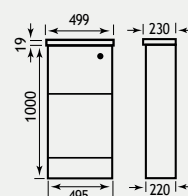

59.0004 & 59.0005