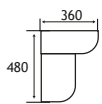

Description	Code	£ Ex VAT	£ Inc VAT
Croxley / Osterley 450mm Basin 1TH	26.0275	68.00	81.60
Croxley / Osterley 500mm Basin 1TH	26.0274	87.00	104.40
Croxley / Osterley 550mm Basin 1TH	26.0273	91.00	109.20
Croxley / Osterley Semi Pedestal	26.0277	53.00	63.60
Croxley / Osterley Full Pedestal	26.0276	53.00	63.60

26.0275