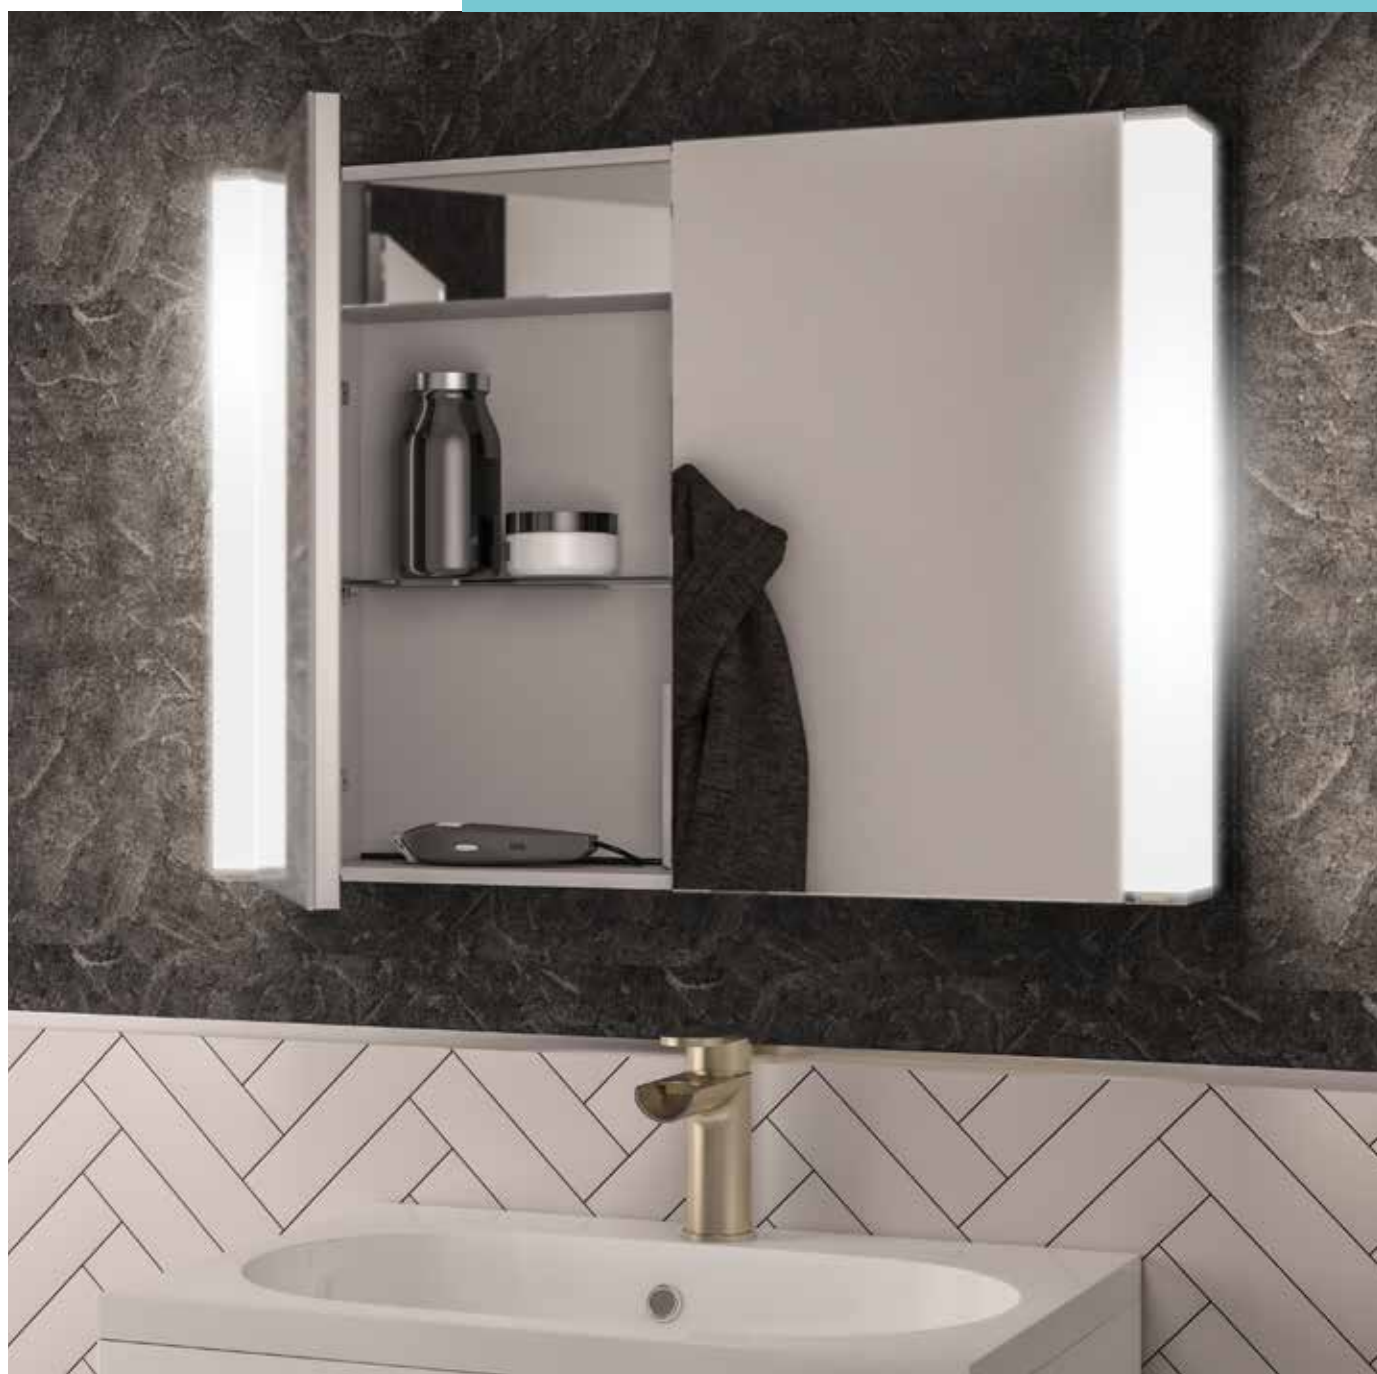

Features

- Cabinet is reversible
- Soft close door

Available in two sizes:
460x120x660 mm
250x120x660 mm

Cabinet Mirrors

LUCERNE

| Lucerne | | | |
|-----------------------------------------------|---------|----------|---------------|
| Description (width x height x depth) | Code | £ Ex VAT | £ Inc VAT |
| Lucerne 700 x 500 x 170 mirrored cabinet † | 56.1048 | 594.00 | 712.80 |