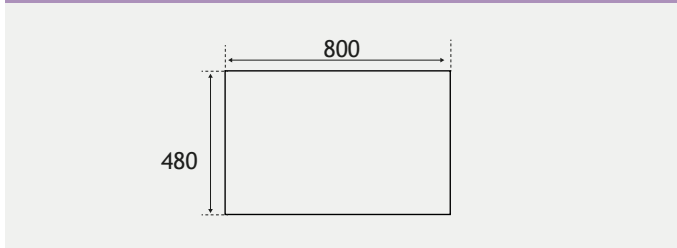

80 CM UNIT WASHSTAND TOP

NEW! Hardwick Washstand Top

Description	Colour	Code	£ Ex VAT	£ Inc VAT
Hardwick Washstand 80cm Top	White Quartz	36.2069	162.00	194.40