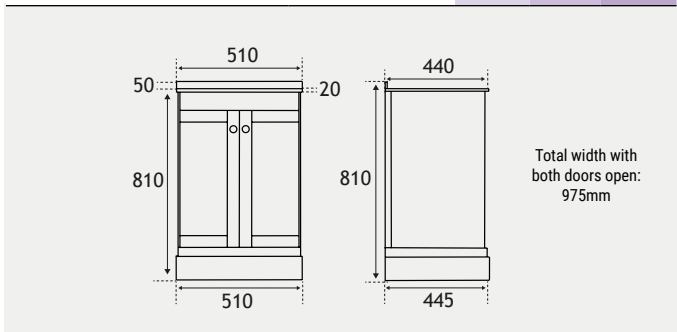

Hardwick 50cm Traditional Unit				
Description	Colour	Code	£ Ex VAT	£ Inc VAT
Hardwick 50cm Unit	Matt White	36.0003	571.00	685.20
Hardwick 50cm Unit	Matt Anthracite	36.0004	571.00	685.20
Hardwick 50cm Unit	Matt Cobalt Blue	36.0063	571.00	685.20

Hardwick 60cm Traditional Unit				
Description	Colour	Code	£ Ex VAT	£ Inc VAT
Hardwick 60cm Unit	Matt White	36.0006	618.00	741.60
Hardwick 60cm Unit	Matt Anthracite	36.0007	618.00	741.60
Hardwick 60cm Unit	Matt Cobalt Blue	36.0064	618.00	741.60