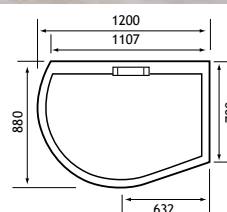

Volente

VOLENTE SPACESAVER QUAD

Tempered Glass - 6mm

1850 mm High

1650 x 912/700mm. LH shown, runners release for easy cleaning.

All diagrams shown are left hand

Note
During the life of this brochure, the design of these trays will change. When ordering, please