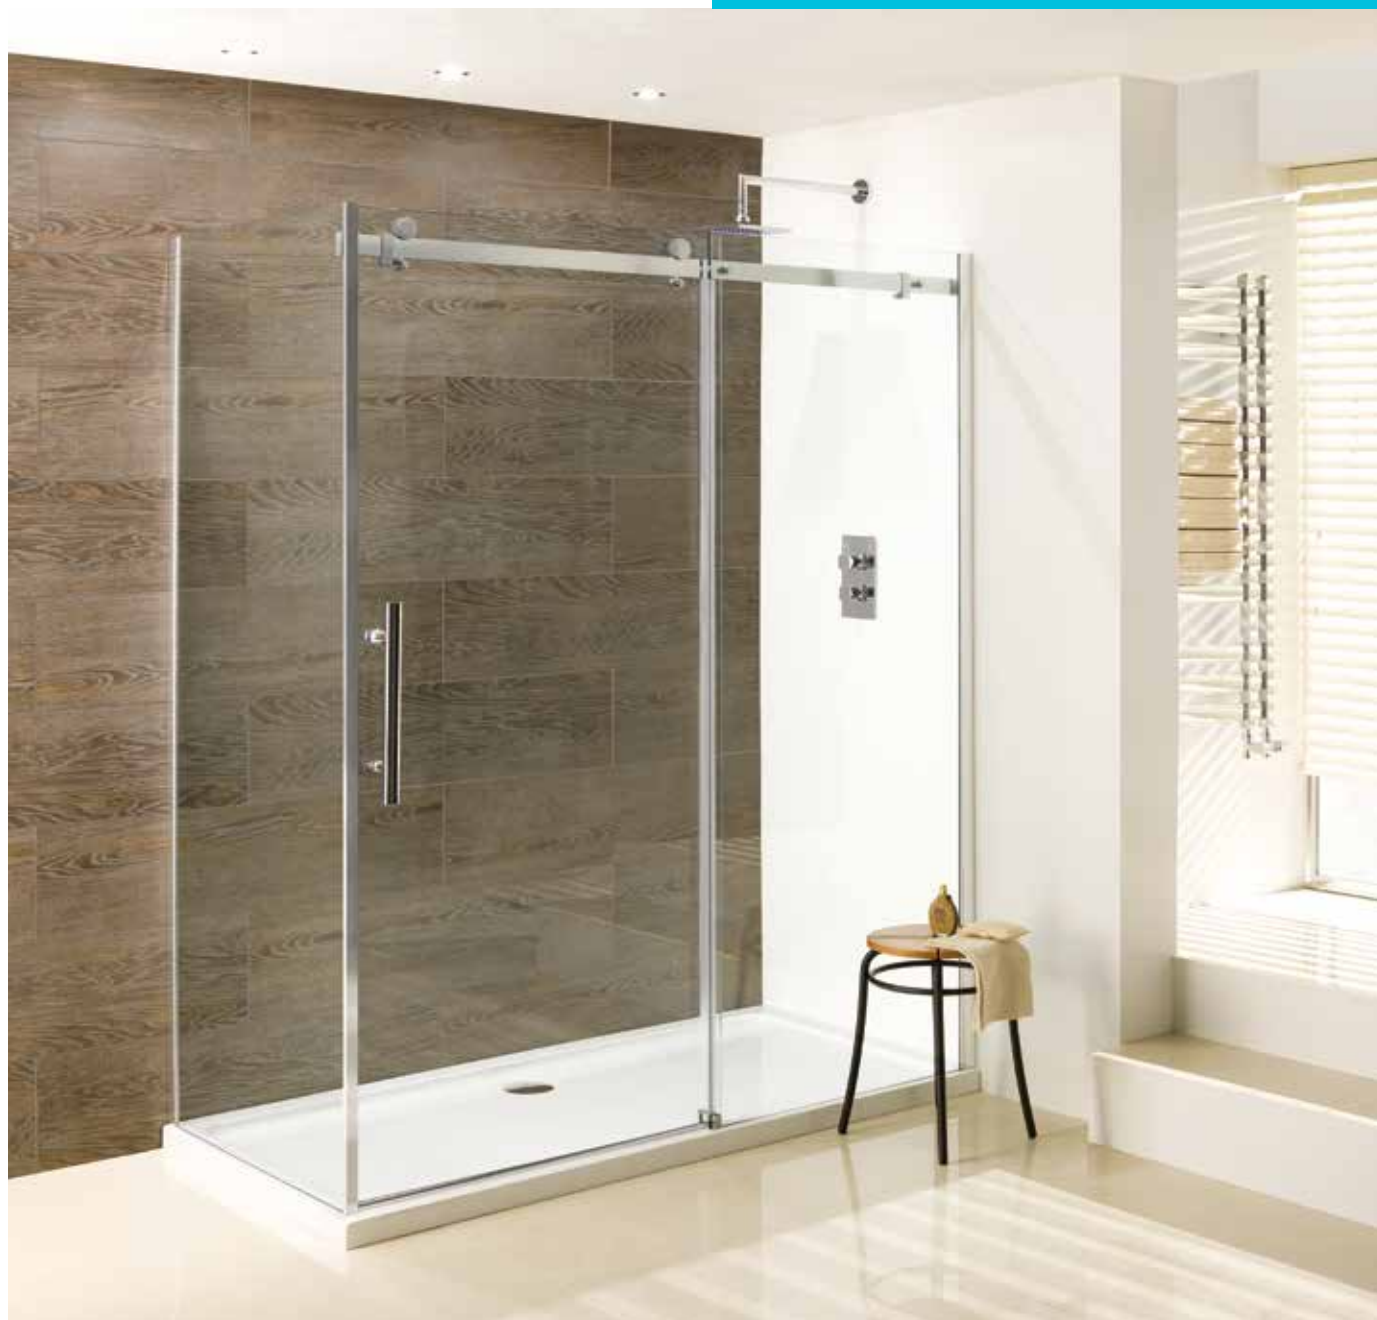

VANGUARD SLIDER

N.B. When using a side panel the door must be fitted so that it closes against the side panel as shown above.

DOORS

Vanguard Slider

Size	Adjustment	Door Opening	Code	£ Ex VAT	£ Inc VAT
1000mm door	980-1000mm	380mm	58.250	1050.00	1260.00
1100mm door	1080-1100mm	420mm	58.251	1072.00	1286.40
1200mm door	1180-1200mm	460mm	58.252	1097.00	1316.40
1400mm door	1380-1400mm	540mm	58.253	1121.00	1345.20
1600mm door	1580-1600mm	620mm	58.254	1171.00	1405.20
1700mm door	1680-1700mm	660mm	58.255	1230.00	1476.00

EXTRAS

Vanguard Side Panel

Size	Adjustment	Code	£ Ex VAT	£ Inc VAT
700mm side panel	680-700mm	58.262	427.00	512.40
760mm side panel	740-760mm	58.263	443.00	531.60
800mm side panel	780-800mm	58.264	456.00	547.20
900mm side panel	880-900mm	58.265	483.00	579.60
1000mm side panel	980-1000mm	58.266	521.00	625.20

Luxurious, easy to clean enclosure with a distinctive top roller mechanism making a bold statement in your bathroom. 10mm tempered safety glass, 2000mm height.

FEATURES

- 10 Year manufacturer's guarantee*
- Easy clean glass
- Trays available to match
- 10mm Tempered safety glass
- Polished Chrome

*With conditions