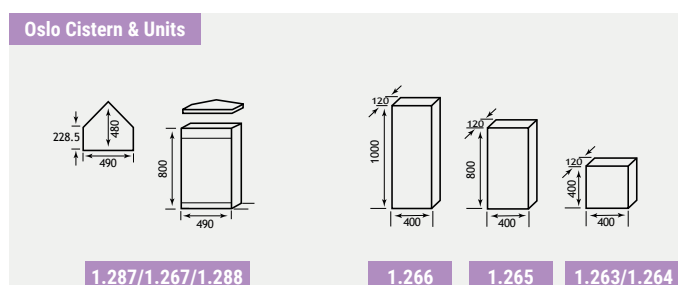

FEATURES

- Soft close system on doors
- Wall cupboards are reversible
- Modular versatile system