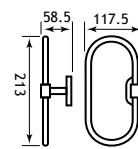

Salerno

SALERNO SOLID BRASS ACCESSORIES

FEATURES

- Made of solid brass
- A Choice of a bright chrome finish or matt smooth black
- Meticulously polished to produce mirror-like finish (chrome only)

52.023

52.218

52.216

52.217

52.024