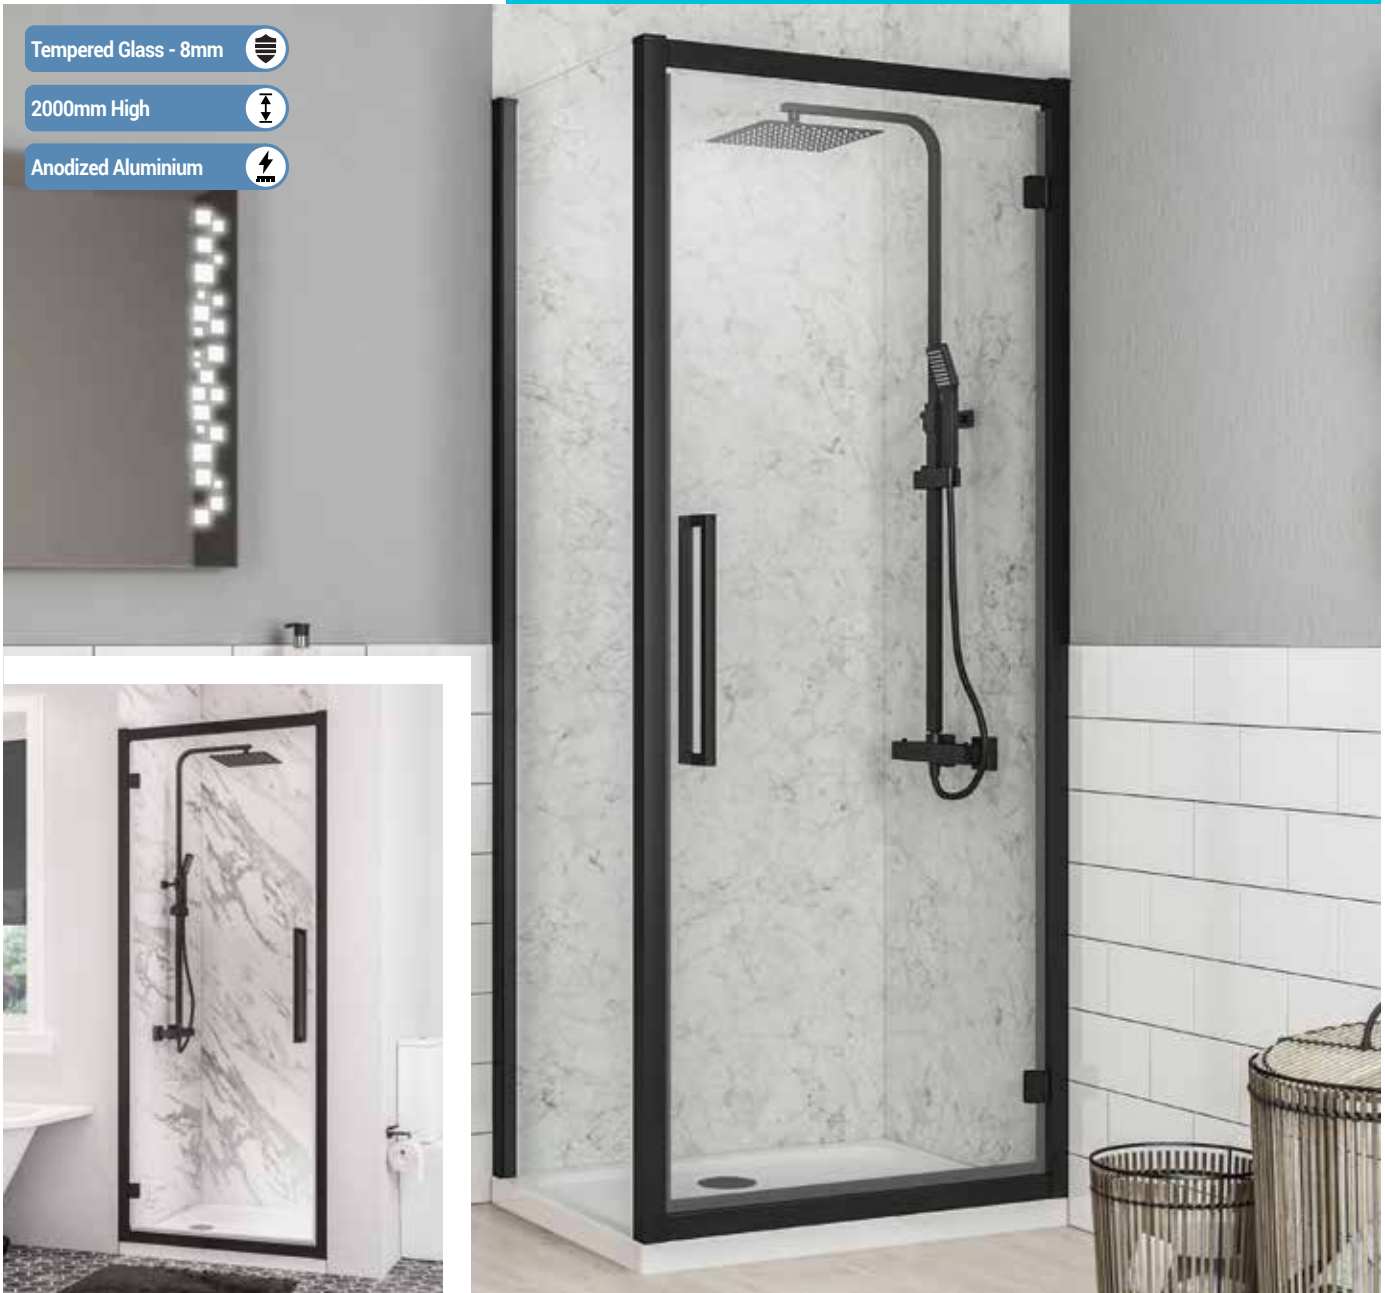

Corniche 2000

CORNICHE 2000 PIVOT DOOR - MATT BLACK

Tempered Glass - 8mm

2000mm High

Anodized Aluminium

DOORS

Corniche 2000 Pivot Door - Matt Black					
Size	Adjustment	Door Opening	Code	£ Ex VAT	£ Inc VAT
700mm door	640-680mm	540mm	49.3106	465.00	558.00
760mm door	700-740mm	600mm	49.3107	474.00	568.80
800mm door	740-780mm	640mm	49.3108	482.00	578.40
900mm door	840-880mm	740mm	49.3109	509.00	610.80
1000mm door	940-980mm	840mm	49.3111	533.00	639.60

Adjustment varies when fitted with a side panel.

EXTRAS

Corniche 2000 Side Panel - Matt Black				
Size	Adjustment	Code	£ Ex VAT	£ Inc VAT
700mm side panel	660-680mm	49.3123	259.00	310.80
760mm side panel	720-740mm	49.3124	271.00	325.20
800mm side panel	760-780mm	49.3125	278.00	333.60
900mm side panel	860-880mm	49.3126	298.00	357.60
1000mm side panel	960-980mm	49.3127	318.00	381.60

Corniche 2000 pivot door, 2000mm high

FEATURES

1. 10 Year manufacturer's guarantee*
   - Easy clean glass
   - Trays available to match
   - Suitable for power shower
   - 8mm Tempered safety glass
   - Fully concealed fixings
2. *With conditions