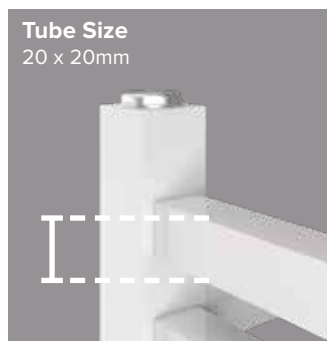

Tuscan Square Multirail - Chrome							
Size H x W	Watts	BTU	Element Output	Element Type	Code	£ Ex VAT	£ Inc VAT
800 x 500mm	274	935	100W	A, A+, D, E, F, G	89.1665	187.00	224.40
800 x 600mm	316	1079	100W	A, A+, D, E, F, G	89.1666	212.00	254.40
1200 x 500mm	426	1454	150W	A, A+, D, E, F, G	89.1667	313.00	375.60
1200 x 600mm	491	1676	150W	A, A+, D, E, F, G	89.1668	341.00	409.20
1800 x 500mm	645	2201	150W	A, A+, D, E, F, G	89.1669	440.00	528.00
1800 x 600mm	744	2539	300W	A, A+, D, E, F, G	89.1670	484.00	580.80

TECHNICAL INFORMATION

All measurements in Height by Width. Heat output based on $\Delta T60^{\circ}\text{C}$. Radiators that are electric only are restricted to the heat output of the elements. Element size can be increased to full capacity of rail if using element type D, E, F or G. (Type F & G Elements suitable for all electric only) For element types see pages 828-840. For matching valves see pages 841-849. For indirect heating systems only. Tappings are approx. 30mm less than the width of the rail and approx. 80mm off the wall. Price includes radiator and wall fixing sets, valves extra.