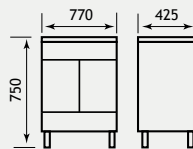

*Measurement with recommended shorter legs - 1.305