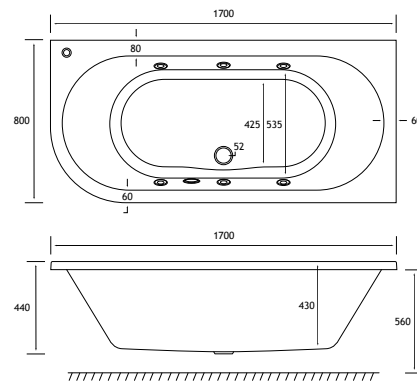

Right Hand Biscay