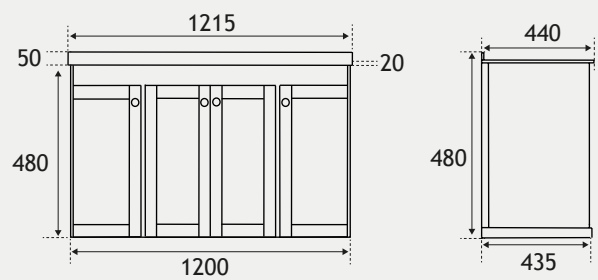

NEW! Hardwick 120cm Single Bowl Wall Hung Unit

Description	Colour	Code	£ Ex VAT	£ Inc VAT
Hardwick 120cm Wall Hung Unit	Matt White	36.2019	523.00	627.60
Hardwick 120cm Wall Hung Unit	Matt Anthracite	36.2021	523.00	627.60