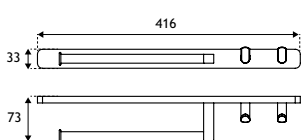

52.441
52.461