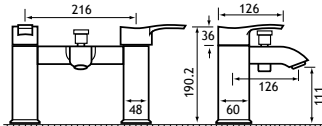

Winchester Range & Vivande Range

WINCHESTER

MP

Winchester			
Description	Code	£ Ex VAT	£ Inc VAT
Winchester Bath Filler†	56.2066	261.00	313.20
Winchester BSM inc kit*†	56.2067	299.00	358.80

*Wall brackets sold separately. Ceramic disc technology. †While stocks last.

MP - 0.5 bar minimum

MP

MP

VIVANDE

Vivande

Description	Code	£ Ex VAT	£ Inc VAT
Vivande bath filler†	56.2033	219.00	262.80
Vivande BSM inc kit*†	56.2034	251.00	301.20

*Wall brackets sold separately. Ceramic disc technology. While Stocks Last†

MP

MP

56.2034

MP