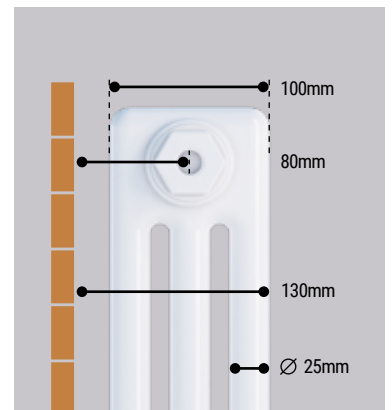

Traditional Range

RIVASSA 3 COLUMN

Traditional TRVs

Page 844

A traditional rail which will give a Victorian touch of authenticity to any room but will also create an elegant look to a contemporary interior. This radiator boasts high outputs to ensure the whole room is warm. Comes with the option of traditional legs and in gloss white, matt anthracite or matt black finishes. Also available in two and four columns.

FEATURES

1. Tested to BS EN 442 standards
   - 5 Year Manufacturer's Warranty*
   - Matching colour wall fixing sets
   - 300mm height option for limited spaces
   - Radiator feet option available to get the classic look
   - Material thickness 1.5mm
   - Doesn't require flow diverter
2. With conditions

Warranty

5

Year

Heating

All Electric

Dual-Fuel