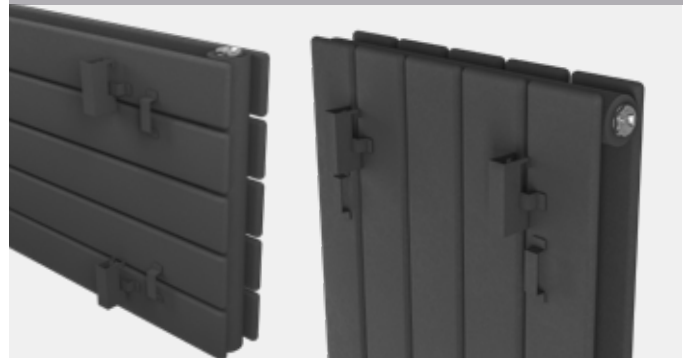

Radiator can be installed vertically or horizontally using the pre-fitted wall bracket holders. (Below images)

MAGNETIC TOWEL HANGERS

Round Magnetic Towel Hangers

| Size | Colour | Code | £ Ex VAT | £ Inc VAT |
|-------|-------------|----------|----------|---------------|
| 600mm | Gloss White | 101.0071 | 91.00 | 109.20 |
| 600mm | Chrome | 101.0072 | 97.00 | 116.40 |