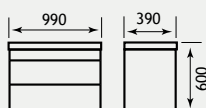

FEATURES - UNIT

- Soft close system on drawers
- Two drawers in total

Oslo 100 Wall Hung Push Drawer Unit

Description	Code	£ Ex VAT	£ Inc VAT
Oslo 100 Wall Hung Push Drawer Unit	1.812	520.00	624.00