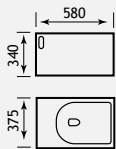

SOMME

Soft Close Seat

Description	Code	£ Ex VAT	£ Inc VAT
Somme Wall Hung WC Pan White** †	40.0008	262.00	314.40
Somme Wall Hung WC Soft Close Seat White†	40.0009	55.00	66.00

†While Stocks Last **Requires either wall-hung bracket or frame - Page 202.

FARRINGTON

Soft Close Seat

Rimless Tech