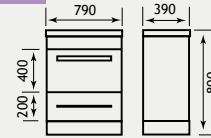

FEATURES - UNIT

- Soft close system on drawers
- Three drawers in total

1.769

Oslo 80 Internal Drawer Unit

Description	Code	£ Ex VAT	£ Inc VAT
Oslo 80 Unit with Internal Drawer	1.769	707.00	848.40
Oslo 80 cast top	51.008	267.00	320.40