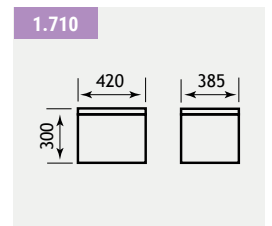

For wall mirrors and cabinets see pages 326-351

Sorrento Wall Hung

SORRENTO SLAB 60 UNIT

A modern design of a traditional concept with soft close hinges and a solid slab top which accommodates a variety of sit-on basins.