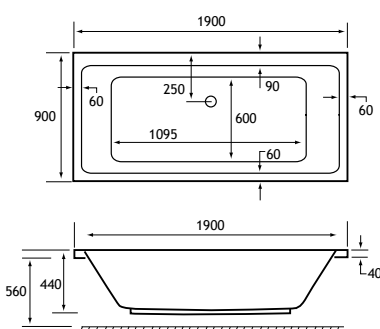

1900 x 900 DE

1900 x 900 x 440mm

306 Litres

DESCRIPTION	CODE	£ EX VAT	£ INC VAT
1900 x 900 DE Portland - 5mm	42.0031	588.00	705.60
1900 x 900 DE Portland - Beauforté	42.1031	963.00	1155.60
PANELS			
1900 x 560 Front Panel	42.5011	163.00	195.60
900x560 End Panel	42.5021	69.00	82.80
1900 x 560 Front Panel - Beauforté	42.6011	239.00	286.80
900 x 560 End Panel - Beauforté	42.6021	137.00	164.40

HEAD REST

440 DEPTH

ULTRA STRONG