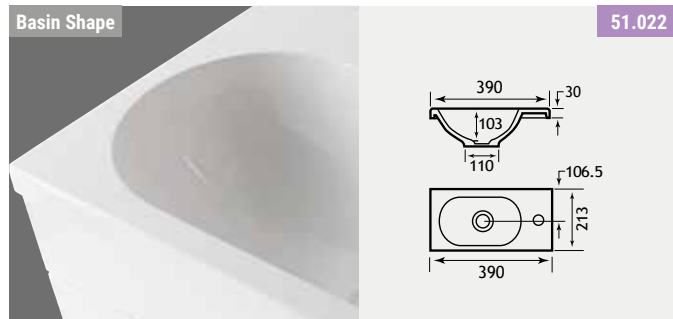

OSLO 39 COMPATIBLE BASINS

Oslo base units create a stunning impression with their simplistic yet sophisticated design. Choosing a basin that matches your selection of tap or accessories unites all the design elements to display an effortless look.

Status 39 Cast Top

Description	Code	£ Ex VAT	£ Inc VAT
Status 39cm cast top*	51.022	165.00	198.00