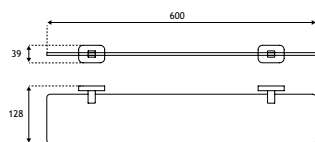

52.413

52.433