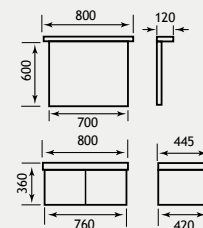

1.419/1.522