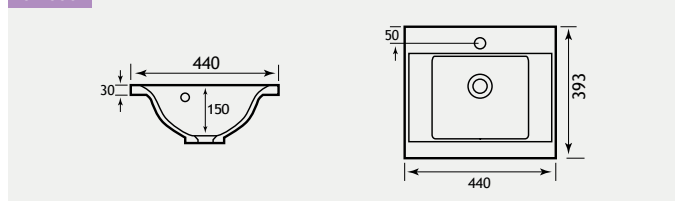

Oslo Wall Hung

OSLO 44 WALL HUNG UNITS

NORTHALL RIMLESS PAN Complete the LOOK

PAGE 184-185

Oslo 44 Wall Hung Units

Description	Code	£ Ex VAT	£ Inc VAT
Oslo 440 Two Drawer Wall Hung Unit	29.0158	311.00	373.20
Oslo 44 cast top*	51.006	192.00	230.40
Oslo 1400 x 300 x 259 Two Door Wall Unit†	29.0178	336.00	403.20

*Due to depth of the waste area, the trap for external overflow kit & a flip top basin waste (unslotted) are recommended for installation. †Doors can be rehanded on installation.

Extras

Description	Code	£ Ex VAT	£ Inc VAT
Trap for external overflow kit	7.0015	24.00	28.80
Flip Top Basin Waste - Unslotted	25.0005	19.00	22.80

FEATURES

- Soft close system drawers

FEATURES - CAST MARBLE TOPS

- Made of 75% natural marble stone
- Repairable if chipped
- Seamless surface, easy to maintain

51.006