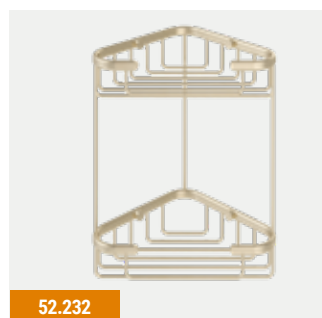

Solid Brass Baskets

SOLID BRASS BASKETS

Solid Brass Baskets					
Description	Dimensions width x projection	Colour	Code	£ Ex VAT	£ Inc VAT
Single corner basket	197 x 197 x 76	Chrome	52.201	50.00	60.00
Double corner basket	345 x 195x 195	Chrome	52.202	110.00	132.00
NEW! Double corner basket	345 x 195x 195	Matt Black	52.241	119.00	142.80
NEW! Double corner basket	345 x 195x 195	Brushed Brass	52.231	129.00	154.80
Rectangular wall basket	261 x 120 x 90	Chrome	52.203	58.00	69.60
Double basket	275 x 155 x 310	Chrome	52.205	127.00	152.40
Corner basket	210 x 210 x 110	Chrome	52.206	65.00	78.00
Rectangular basket	360 x 95 x 150	Chrome	52.207	76.00	91.20
Rectangular basket	265 x 125 x 55	Chrome	52.208	66.00	79.20
Rectangular basket	200 x 120 x 45	Chrome	52.209	58.00	69.60
Double corner basket	175 x 175 x 270	Chrome	52.210	75.00	90.00
NEW! Double corner basket	175 x 175 x 270	Matt Black	52.242	75.00	90.00
NEW! Double corner basket	175 x 175 x 270	Brushed Brass	52.232	83.00	99.60
Corner basket	205 x 205 x 110	Chrome	52.211	74.00	88.80
NEW! Corner basket	205 x 205 x 110	Matt Black	52.243	61.00	73.20
NEW! Corner basket	205 x 205 x 110	Brushed Brass	52.233	66.00	79.20
Double Rectangular hanging basket	275 x 125 x 510	Chrome	52.213	174.00	208.80
Bath Rack	850 x 198 x 91	Chrome	52.214	192.00	230.40

FEATURES

- Constructed from solid brass
- Hardwearing
- Easy to clean
- Polished chrome
- Factory assembled
- Easy to fit