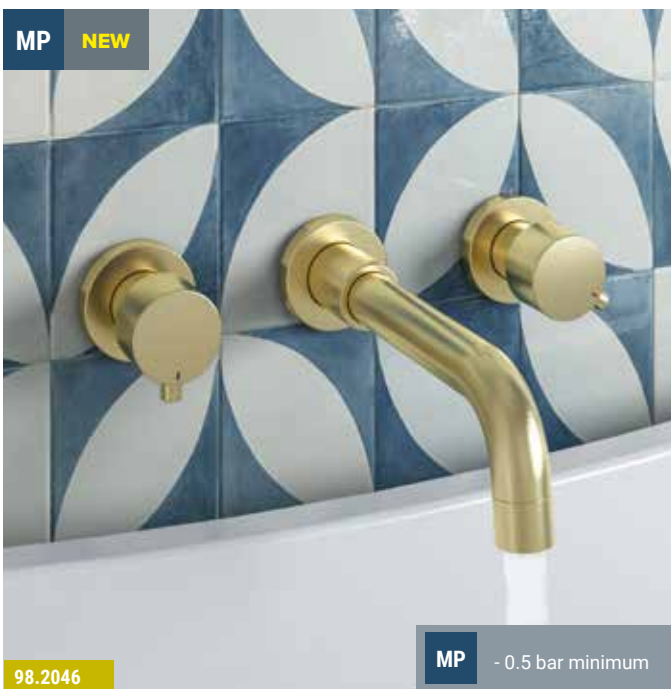

98.2046

MP - 0.5 bar minimum

* Plain handles included. Alternative handle options compatible with this product are available at the bottom of this page.

98.2044 - 98.2045 - 98.2046

MP

NEW

98.2044

MP

NEW