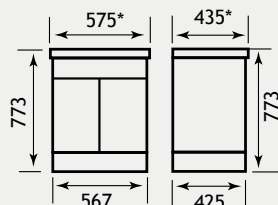

*Note: If ceramic top is used the top measurement is 600mm wide x 460mm deep x 830mm high