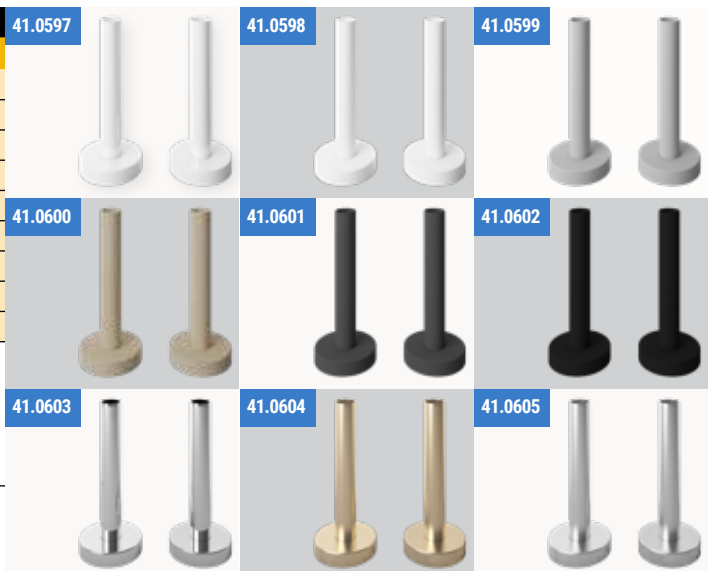

FEATURES

- Manufactured from high quality brass
- Suitable for 15mm pipes, must be fitted together with radiator installation
- Each kit includes two pipe shrouds and two collars
- Shroud length 200mm., can be cut to desired length