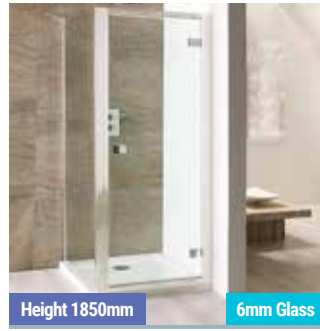

Height 1950mm 8mm Glass
Valliant Round Pole with Handhold P519
 800, 900, 1000, 1200mm

Shower Enclosures

Side Panels

Height 1850mm 5mm Glass

Vulcan
P453
700, 760, 800,
900, 1000mm

Height 1850mm 6mm Glass

Volente/Frosted P424-445
700, 760, 800,
900, 1000mm