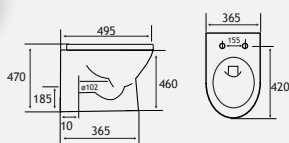

CROXLEY COMFORT HEIGHT BTW PAN

ECO VORTEX TECHNOLOGY

NEW

Soft Close Seat 

Eco Vortex Flush 

| Description | Code | £ Ex VAT | £ Inc VAT |
|-------------------------------------------|---------|----------|---------------|
| Croxley Comfort Height BTW Eco Vortex Pan | 26.0248 | 167.00 | 200.40 |
| Croxley Cistern inc Fittings | 26.0244 | 78.00 | 93.60 |
| Croxley Soft Close Seat | 26.0255 | 54.00 | 64.80 |