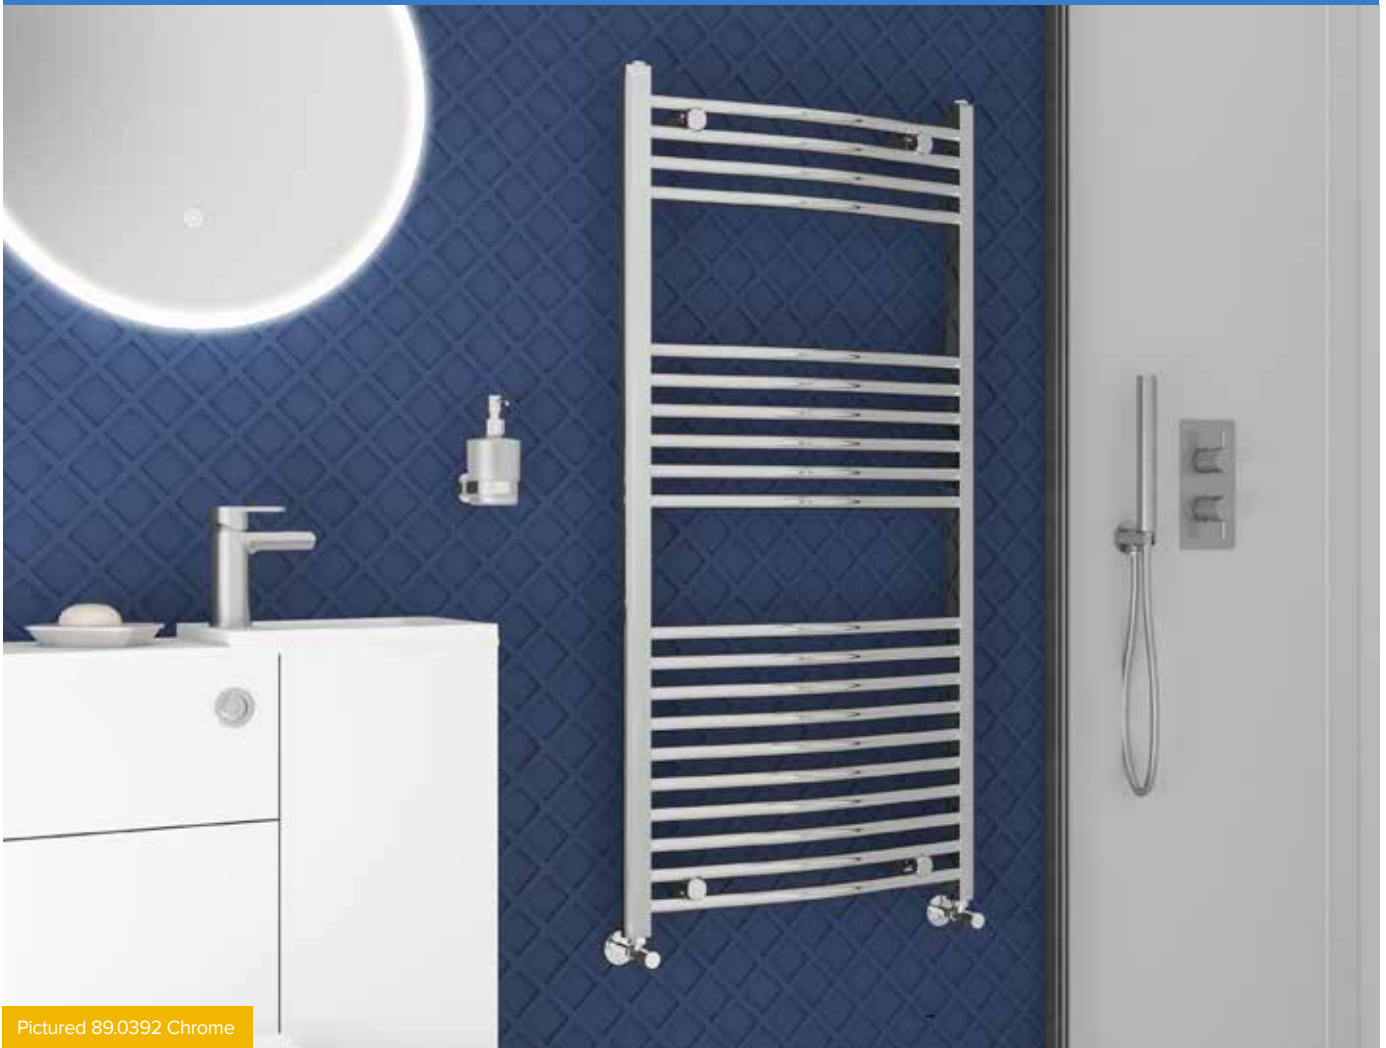

Multirail Range

WINGRAVE - CURVED CHROME

Pictured 89.0392 Chrome

Warranty 5 Year	Diameter (Ø) 22 MM Bars	Heating 	All Electric 	Dual-Fuel

A high quality contemporary range available in a curved design and chrome finish. Available with robe hook accessories. This range is the ultimate in simplicity of style and practicality for your bathroom, keeping your towels warm.

FEATURES

- 22mm diameter horizontal round tubes
- Tested to BS EN 442 standards
- 5 Year manufacturer's warranty*
- Can be single or dual fuel, or all electric
- With conditions

D Shape Vent Caps

Page 853