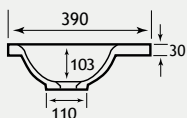

FEATURES

- Soft close system on doors
- **FEATURES - CAST MARBLE TOPS**
- Made of 75% natural marble stone
- Repairable if chipped
- Seamless surface, easy to maintain

51.005