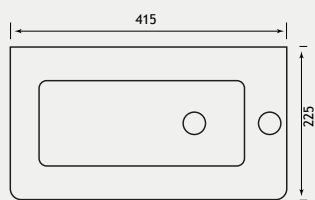

40 CM UNIT BASINS

Cavone 40cm Cloakroom Basins				
Description	Colour	Code	£ Ex VAT	£ Inc VAT
40cm Cloakroom Cavone Basin	White	36.0073	95.00	114.00