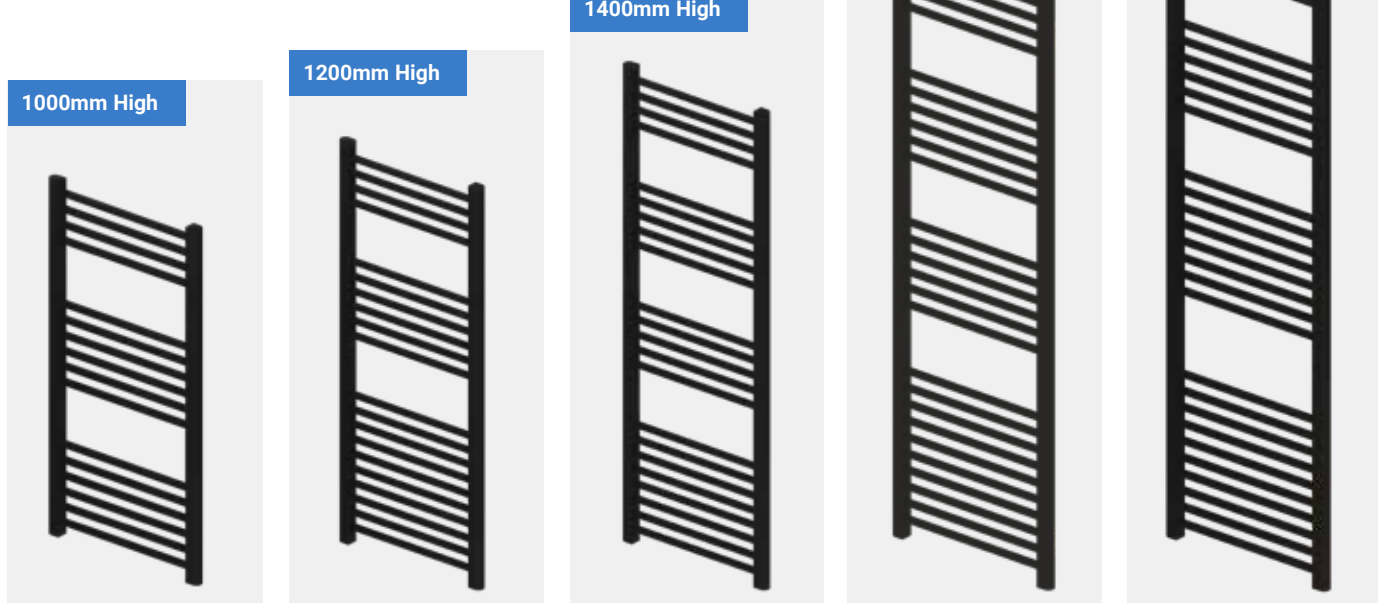

TECHNICAL INFORMATION

All measurements in Height by Width. Heat output based on $\Delta T60^{\circ}C$. Radiators that are electric only are restricted to the heat output of the elements. Element size can be increased to full capacity of rail if using element type D, E, F or G. (Type F & G Elements suitable for all electric only) For element types see pages 828-840. For matching valves see pages 841-849. For indirect heating systems only. Tappings are approx. 44mm less than the width of the rail and approx. 65mm off the wall. Price includes radiator and wall fixing sets, valves extra.