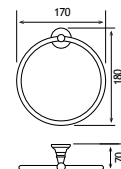

52.051

52.044