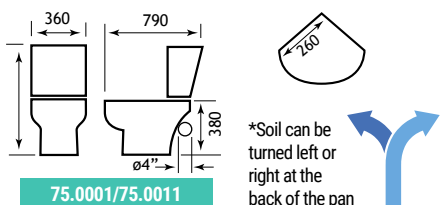

FEATURES

- WRAS approved flushing components
- Eco lower flush volume of 5/3 litres
- Delay fill inlet valve - no water waste

Loire WC			
Description	Code	£ Ex VAT	£ Inc VAT
Loire Close Coupled WC pan	75.0001	101.00	121.20
Loire Corner Cistern inc fittings	75.0011	107.00	128.40
Rhone Soft Close Seat	40.0001	84.00	100.80
Loire Seat & Cover	40.0002	32.00	38.40
Loire/Arkitekt Deluxe Seat	50.001	50.00	60.00
Loire Soft Close Seat	50.002	132.00	158.40
Jollytronic universal bottom entry cistern fitting	7.0000	135.00	162.00