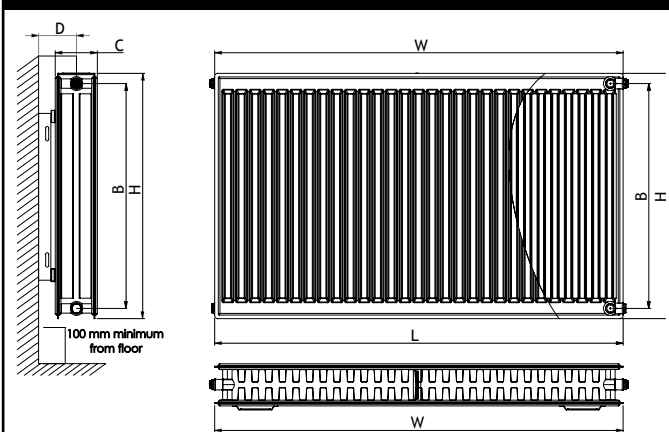

Type 22 - Technical Drawing

Height H (mm.)	Horizontal Tappings L (mm.)	Vertical Tappings B (mm.)	Radiator Depth C (mm.)	Tappings from Wall D (mm.)
300	W	245	102	72 / 84
400	W	345	102	72 / 84
500	W	445	102	72 / 84
600	W	545	102	72 / 84

* Radiators have 4 tappings in total.