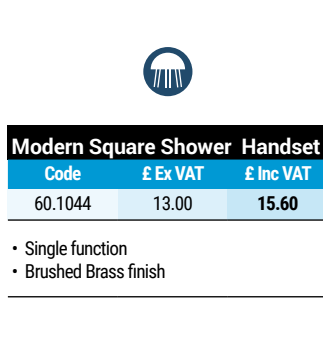

Modern Square Shower Handset		
Code	£ Ex VAT	£ Inc VAT
60.1044	13.00	15.60

- Single function
- Brushed Brass finish