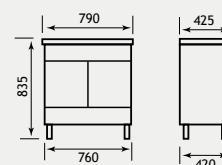

For wall mirrors and cabinets see pages 326-351

(Option 1) 1.273/1.274

*NB Mirror and cornice height does not include plastic shroud

1.514