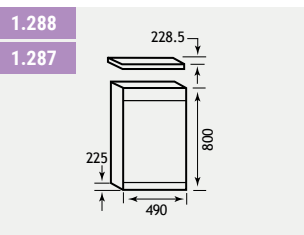

Oslo Cabinets

Description	Code	£ Ex VAT	£ Inc VAT
Oslo Curved Long top Plain LH	51.043	154.00	184.80
Oslo Curved Long top Plain RH	51.044	154.00	184.80
Oslo 30cm base cupboard, 1 door	1.293	169.00	202.80
Oslo 30cm tall cupboard, 2 door	1.294	404.00	484.80
Oslo curved end unit LH	1.306	285.00	342.00
Oslo curved end unit RH	1.307	285.00	342.00
Oslo Combi 580 door base unit	1.300	313.00	375.60

Oslo WC Unit

Description	Code	£ Ex VAT	£ Inc VAT
Oslo WC unit only†	1.287	326.00	391.20
Oslo WC unit plinth	1.288	18.00	21.60
Plain infill panel 30 x 81cm	1.042	88.00	105.60

Oslo WC unit spares

Description	Code	£ Ex VAT	£ Inc VAT
Upper panel for 1.287 Oslo WC unit	1.99070	82.00	98.40
Lower panel Oslo 50cm tall cistern unit	1.99046	74.00	88.80

Plain Tops

Description	Code	£ Ex VAT	£ Inc VAT
Oslo curved end top LH	51.049	256.00	307.20
Oslo curved end top RH	51.050	256.00	307.20
Oslo single quad top	51.051	92.00	110.40
Oslo 580 Combi basin top	51.047	182.00	218.40
Oslo Slab top 794	51.048	267.00	320.40
MDF WC Diamante 50cm top†	1.075	63.00	75.60
Oslo curved end unit LH	1.306	285.00	342.00
Oslo curved end unit RH	1.307	285.00	342.00

†Required 1.075 top and 1.288 plinth. *Due to depth of the waste area, the trap for external overflow kit & a flip top basin waste (unslotted) are recommended for installation.

Extras

Description	Code	£ Ex VAT	£ Inc VAT
Trap for external overflow kit	7.0015	24.00	28.80
Flip Top Basin Waste - Unslotted	25.0005	19.00	22.80