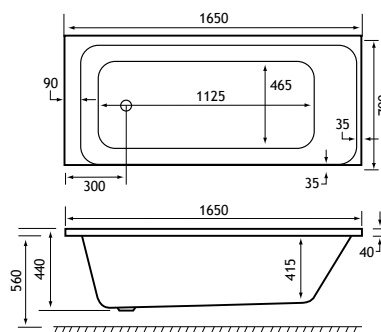

1650 x 700 SE

1650 x 700 x 440mm

234 Litres

DESCRIPTION	CODE	£ EX VAT	£ INC VAT
1650 x 700 Malin - 5mm	42.0067	307.00	368.40
1650 x 700 Malin - Beauforté	42.1067	556.00	667.20
PANELS			
1650 x 560 Front Panel	42.5015	114.00	136.80
700 x 560 End Panel	42.5024	69.00	82.80
1650 x 560 Front Panel - Beauforté	42.6015	192.00	230.40
700 x 560 End Panel - Beauforté	42.6024	114.00	136.80
1810 x 810 L Shape Flat Panel - Beauforté	42.6035	367.00	440.40

- SHOWER
- HEAD REST
- 440 DEPTH
- ULTRA STRONG

NEW