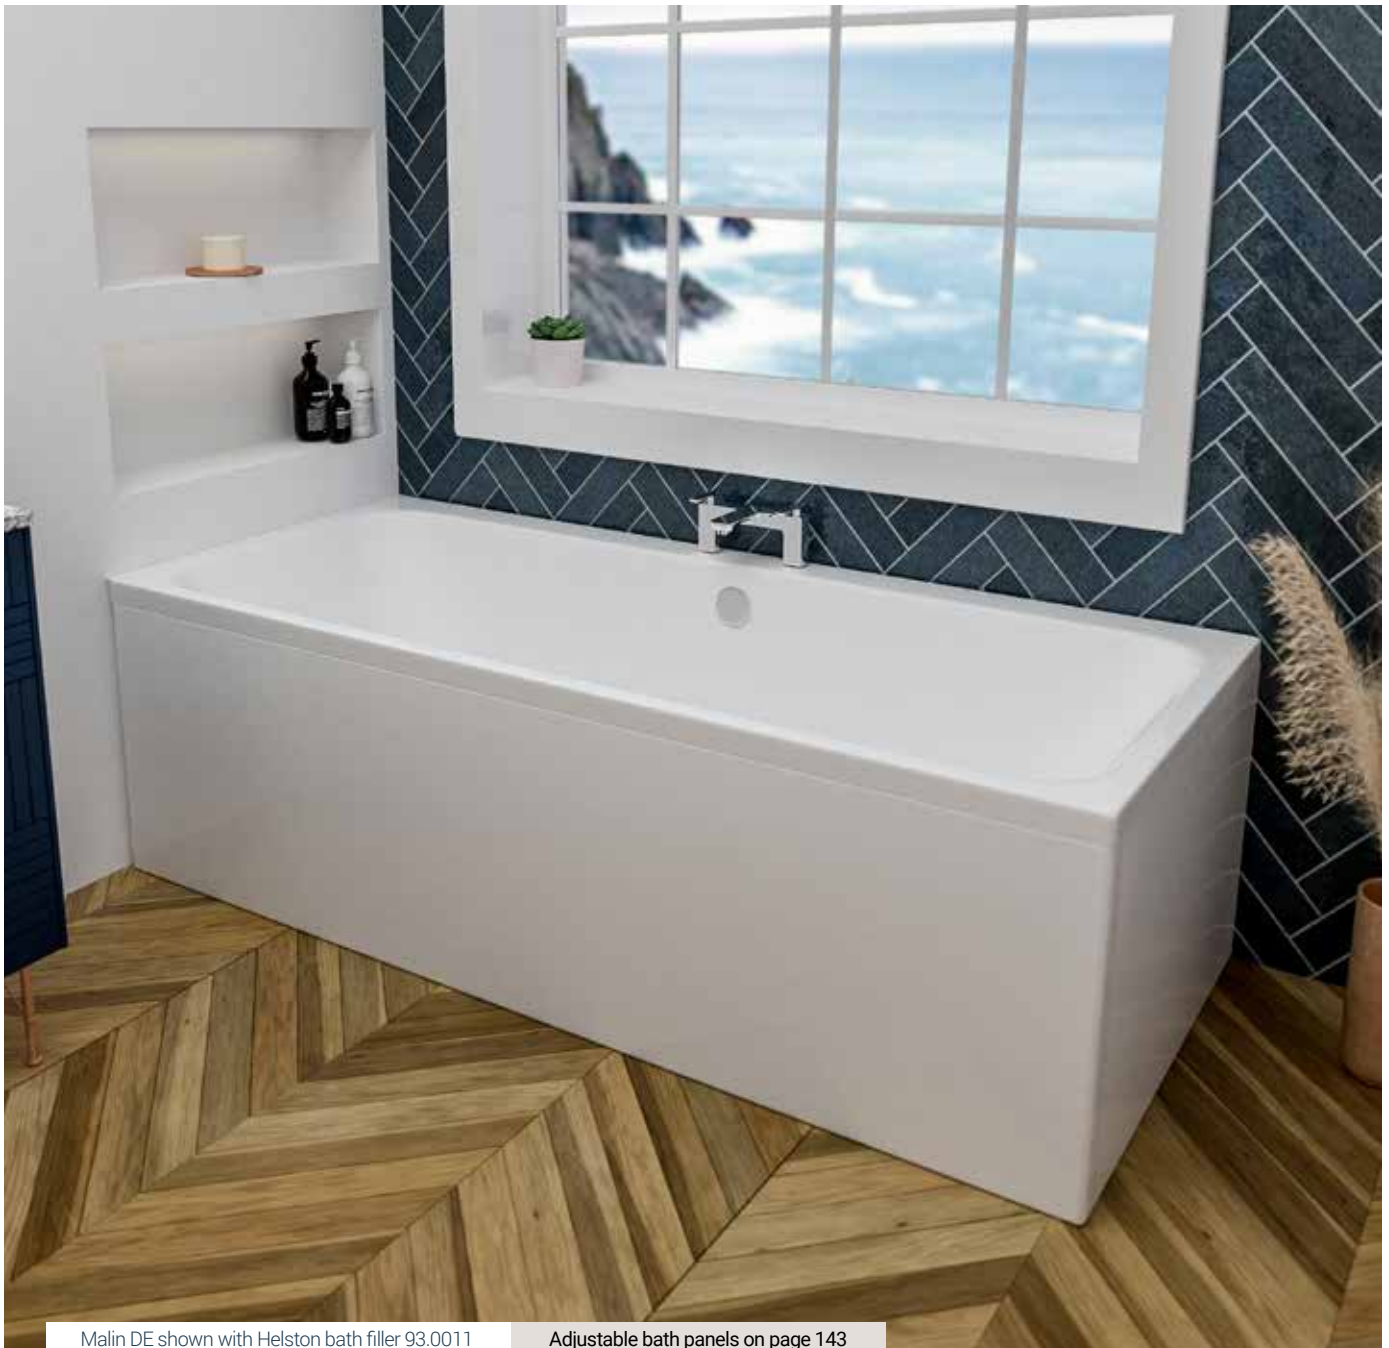

Malin DE shown with Helston bath filler 93.0011

Adjustable bath panels on page 143