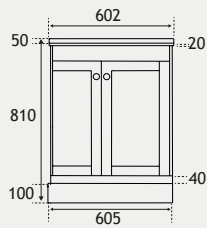

60cm Right Hand