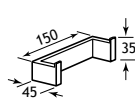

Alento & Davos

ALENTO STAINLESS STEEL ACCESSORIES

Alento Accessories

Description	Code	£ Ex VAT	£ Inc VAT
Alento Hook Chrome	46.0000	29.00	34.80
Alento Double Hook Chrome	46.0001	53.00	63.60
Alento Toilet Roll Holder Chrome	46.0002	64.00	76.80
Alento Square Towel Ring Chrome	46.0003	109.00	130.80
Alento Round Towel Ring Chrome	46.0004	152.00	182.40
Alento Toilet Brush Chrome	46.0005	135.00	162.00
Alento Glass Shelf Chrome	46.0006	160.00	192.00
Alento 600mm Towel Rail Chrome	46.0007	91.00	109.20
Alento 800mm Towel Rail Chrome	46.0008	101.00	121.20

FEATURES

- Hidden fixings
- Made of stainless steel
- Chrome polished finish

46.0001

DAVOS

Corner Glass Shelves

Description (Width x Depth x Height mm)	Code	£ Ex VAT	£ Inc VAT
Davos corner 320x320x1180 glass shelves	56.1052	303.00	363.60

SOLID BRASS BASKETS

Solid Brass Baskets

Description	Dimensions width x projection	Colour	Code	£ Ex VAT	£ Inc VAT
Bath Rack	850 x 198 x 91	Chrome	52.214	192.00	230.40