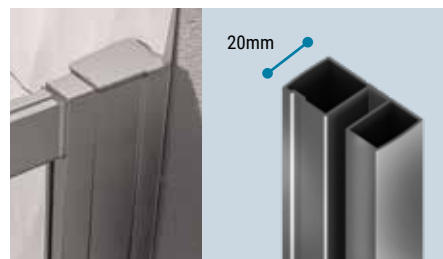

FEATURES

- 10 Year manufacturer's guarantee* W/Conditions
- Easy clean glass
- Suitable for power showers
- Trays available to match
- 6mm Tempered safety glass
- Chrome finish
- Fully concealed fixings

Vantage bi-fold door, 6mm tempered glass, 2000mm high.