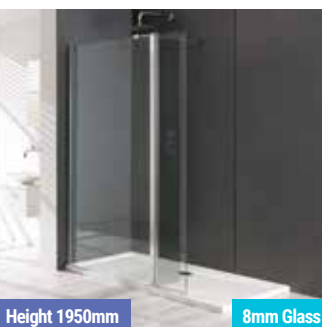

Height 1950mm 8mm Glass
Valliant P500-506
Front panels: 600, 700, 760, 800, 900, 1000, 1100, 1200mm
End panels: 300, 500, 700, 760, 800, 900, 1000mm

Height 1950mm 8mm Glass
Valliant Round Pole with Handhold P519
800, 900, 1000, 1200mm