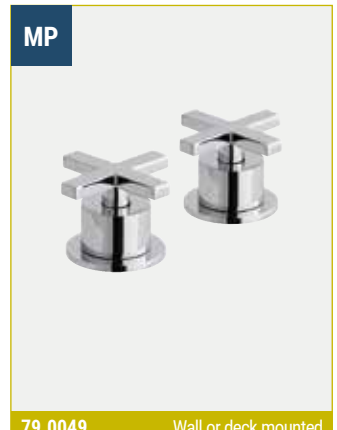

79.0045

79.0049 Wall or deck mounted