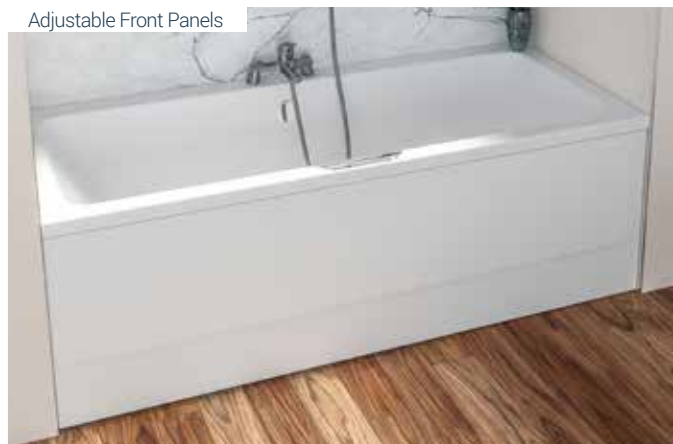

Adjustable Front Panels

DESCRIPTION	CODE	£ EX VAT	£ INC VAT
1800 Adjustable Front Panel - Beauforté	42.6032	288.00	345.60
1700 Adjustable Front Panel - Beauforté	42.6033	277.00	332.40
1500 Adjustable Front Panel - Beauforté	42.6034	277.00	332.40

Adjustable from 510mm-620mm. Plinth 150mm.

Flat Panels