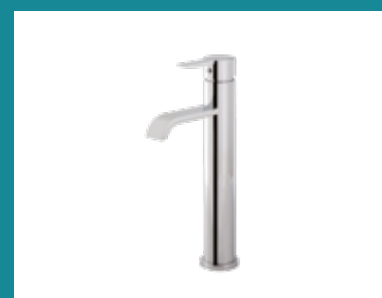

Prado 550 High Rise Mono Basin
Code 56.2002