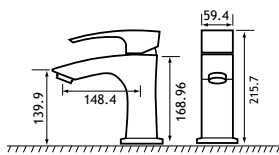

Diorama Range

DIORAMA

MP

Diorama			
Description	Code	£ Ex VAT	£ Inc VAT
Diorama mono basin c/w clicker waste†	56.2028	159.00	190.80
Diorama bath filler†	56.2030	227.00	272.40
Diorama BSM inc kit*†	56.2031	261.00	313.20
Minimalist square /Type 10 Shower Handset**	98.0016	15.00	18.00

*Wall brackets sold separately. Ceramic disc technology.

** 98.0016 handset as optional extra. While Stocks Last†

MP - 0.5 bar minimum

56.2028