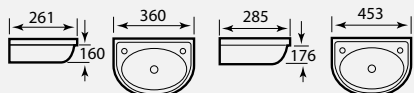

Cloakroom Basins

CLOAKROOM BASINS

26.0011

26.0012

Dura Cloakroom Basin			
Description	Code	£ Ex VAT	£ Inc VAT
Dura 450mm 2TH	26.0012	62.00	74.40
Dura 360mm 2TH	26.0011	55.00	66.00