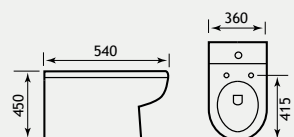

Oslo Tall Cistern

OSLO TALL CISTERN UNIT - DARK WALNUT

A Comfort Height cistern unit to complement the Dura Comfort Height BTW pan. Available as a stand alone unit or with the option of two different size cupboards.

Oslo Tall Cistern Unit - Dark Walnut

Description	Code	£ Ex VAT	£ Inc VAT
Oslo Tall Cistern Unit	59.0004	291.00	349.20
Oslo Tall Cistern Unit top	59.0005	54.00	64.80
Oslo tall unit cupboard 500 x 800 x 200mm †	59.0006	252.00	302.40
Oslo tall unit cupboard 500 x 1000 x 200mm †	59.0007	284.00	340.80
Dura Comfort Height BTW Pan	26.0047	195.00	234.00
Dura Deluxe Soft Close Seat	26.0015	73.00	87.60
Vantage Plain Hidden Cistern CP Push Button	17.001	180.00	216.00
Eastbrook Jacket Hidden Cistern - Bottom Inlet	53.001	112.00	134.40
Vantage Hidden Cistern with Jacket	17.3029	207.00	248.40

†Can be wall mounted as a stand alone unit.

Oslo 58 Unit - Dark Walnut

Description	Code	£ Ex VAT	£ Inc VAT
Oslo 58cm door base unit	59.0002	368.00	441.60
Oslo 58 cast top*	51.007	211.00	253.20

*Due to depth of the waste area, the trap for external overflow kit & a flip top basin waste (unslotted) are recommended for installation.

Extras

Description	Code	£ Ex VAT	£ Inc VAT
Trap for external overflow kit	7.0015	24.00	28.80
Flip Top Basin Waste - Unslotted	25.0005	19.00	22.80

See page 283 for alternative matching basins.
For hidden cisterns see pages 201-203.

FEATURES

- Soft close system on doors

FEATURES - CAST MARBLE TOPS

- Made of 75% natural marble stone
- Repairable if chipped
- Seamless surface, easy to maintain

FEATURES

- Soft close system on doors
- Separate shaver socket
- Cornice has LED spotlights

FEATURES - CAST MARBLE TOPS

- Made of 75% natural marble stone
- Repairable if chipped
- Seamless surface, easy to maintain

59.0004 & 59.0006

59.0006

59.0007

59.0002 & 51.007