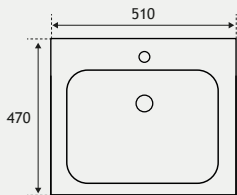

50 CM UNIT BASIN