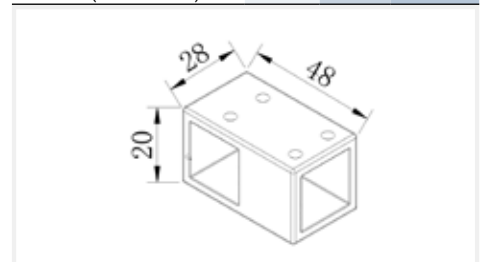

T-Piece Connectors

Size	Code	£ Ex VAT	£ Inc VAT
Vantage 2000 T-Piece Connector (Chrome)	49.1098	10.00	12.00
Vantage 2000 T-Piece Connector (Matt Black)	49.1097	10.00	12.00
Vantage 2000 T-Piece Connector (Brushed Brass)	49.1124	17.00	20.40