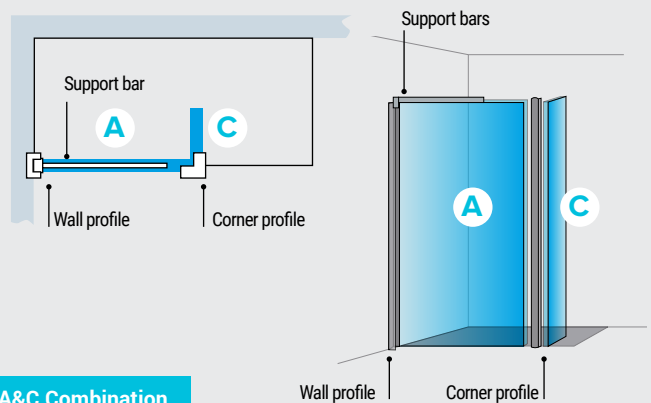

Comes with 1 wall profile and 1 support bar.

A&C Combination

A new range of accessories for the Valliant Walk-ins includes a wall support bar which fixes directly to the wall, a 300mm and 400mm Flipper kit which can be added to any Valliant glass panel to convert to a flipper, and a ceiling support bar which fixes the glass panel to the ceiling.