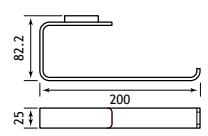

Vercelli

Vercelli Accessories				
Description	Dimensions width x projection	Code	£ Ex VAT	£ Inc VAT
Vercelli Toilet Roll Holder	128 x 83	52.301	33.00	39.60
Vercelli Toilet Roll Holder with Leather shelf	158 x 98	52.302	104.00	124.80
Vercelli Robe Hook	25 x 39	52.303	16.00	19.20
Vercelli Robe Hook Chrome	25 x 32	52.304	15.00	18.00
Vercelli Double Robe hook	83 x 32	52.305	20.00	24.00
Vercelli Tumbler Holder	75 x 95	52.306	37.00	44.40
Vercelli Soap Dish Holder	104 x 110	52.307	37.00	44.40
Vercelli Soap Dispenser	75 x 95	52.308	57.00	68.40
Vercelli Toilet Brush Holder	75 x 95	52.309	53.00	63.60
Vercelli Towel Ring	200 x 83	52.311	41.00	49.20
Vercelli Glass Shelf	600 x 119	52.312	102.00	122.40
Vercelli Towel Rack with bar	600 x 210	52.315	239.00	286.80

Width & projection measurements all in millimetres.

FEATURES

- Modern, minimalist design
- Made of solid brass
- Bright chrome finish
- Meticulously polished to produce mirror-like finish

52.311