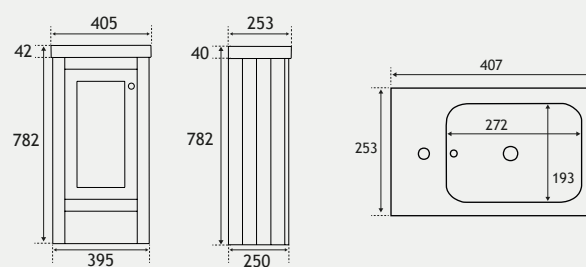

Hardwick Traditional Basins

Description	Colour	Code	£ Ex VAT	£ Inc VAT
Hardwick Traditional 39cm Basin	White	36.0026	94.00	112.80

EXTRAS

52.311

52.411

Cloakroom Cavone Extras

Description	Colour	Code	£ Ex VAT	£ Inc VAT
Vercelli Hand Towel Ring	Chrome	52.311	41.00	49.20
Asti Soap Dispenser	Chrome	52.411	49.00	58.80