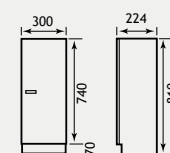

Oslo Combi Range

The Oslo Corner Combi collection is a clean, space efficient range that maximises storage. Choose from a selection of longer or shorter length set-ups to suit your taste and bathroom size.

Oslo Corner Combi

Description	Code	£ Ex VAT	£ Inc VAT
Oslo Combi 580 door base unit	1.300	313.00	375.60
Oslo 580 Combi basin top*	51.047	182.00	218.40

*Due to depth of the waste area, the trap for external overflow kit & a flip top basin waste (unslotted) are recommended for installation.

Oslo Cabinets

Description	Code	£ Ex VAT	£ Inc VAT
Oslo Corner base unit LH	1.284	427.00	512.40
Oslo Corner base unit RH	1.285	427.00	512.40
Oslo 30cm base cupboard, 1 door	1.293	169.00	202.80
Oslo curved end unit LH	1.306	285.00	342.00
Oslo curved end unit RH	1.307	285.00	342.00

Oslo WC Unit

Description	Code	£ Ex VAT	£ Inc VAT
Oslo WC unit only	1.287	326.00	391.20
Oslo WC unit plinth	1.288	18.00	21.60
Plain infill panel 30 x 81cm	1.042	88.00	105.60

For hidden cisterns see pages 194-195.

Plain Tops

Description	Code	£ Ex VAT	£ Inc VAT
Oslo Curved Long top Plain LH	51.043	154.00	184.80
Oslo Curved Long top Plain RH	51.044	154.00	184.80
Oslo Curved Single top Plain LH	51.045	110.00	132.00
Oslo Curved Single top Plain RH	51.046	110.00	132.00
Oslo Slab top 794	51.048	267.00	320.40
Oslo single quad top	51.051	92.00	110.40

Extras

Description	Code	£ Ex VAT	£ Inc VAT
Trap for external overflow kit	7.0015	24.00	28.80
Flip Top Basin Waste - Unslotted	25.0005	19.00	22.80

FEATURES

- Soft close system on doors and drawers

FEATURES - CAST MARBLE TOPS

- Made of 75% natural marble stone
- Repairable if chipped
- Seamless surface, easy to maintain

51.047

1.293

VARIANT - C