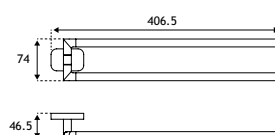

52.416
52.436