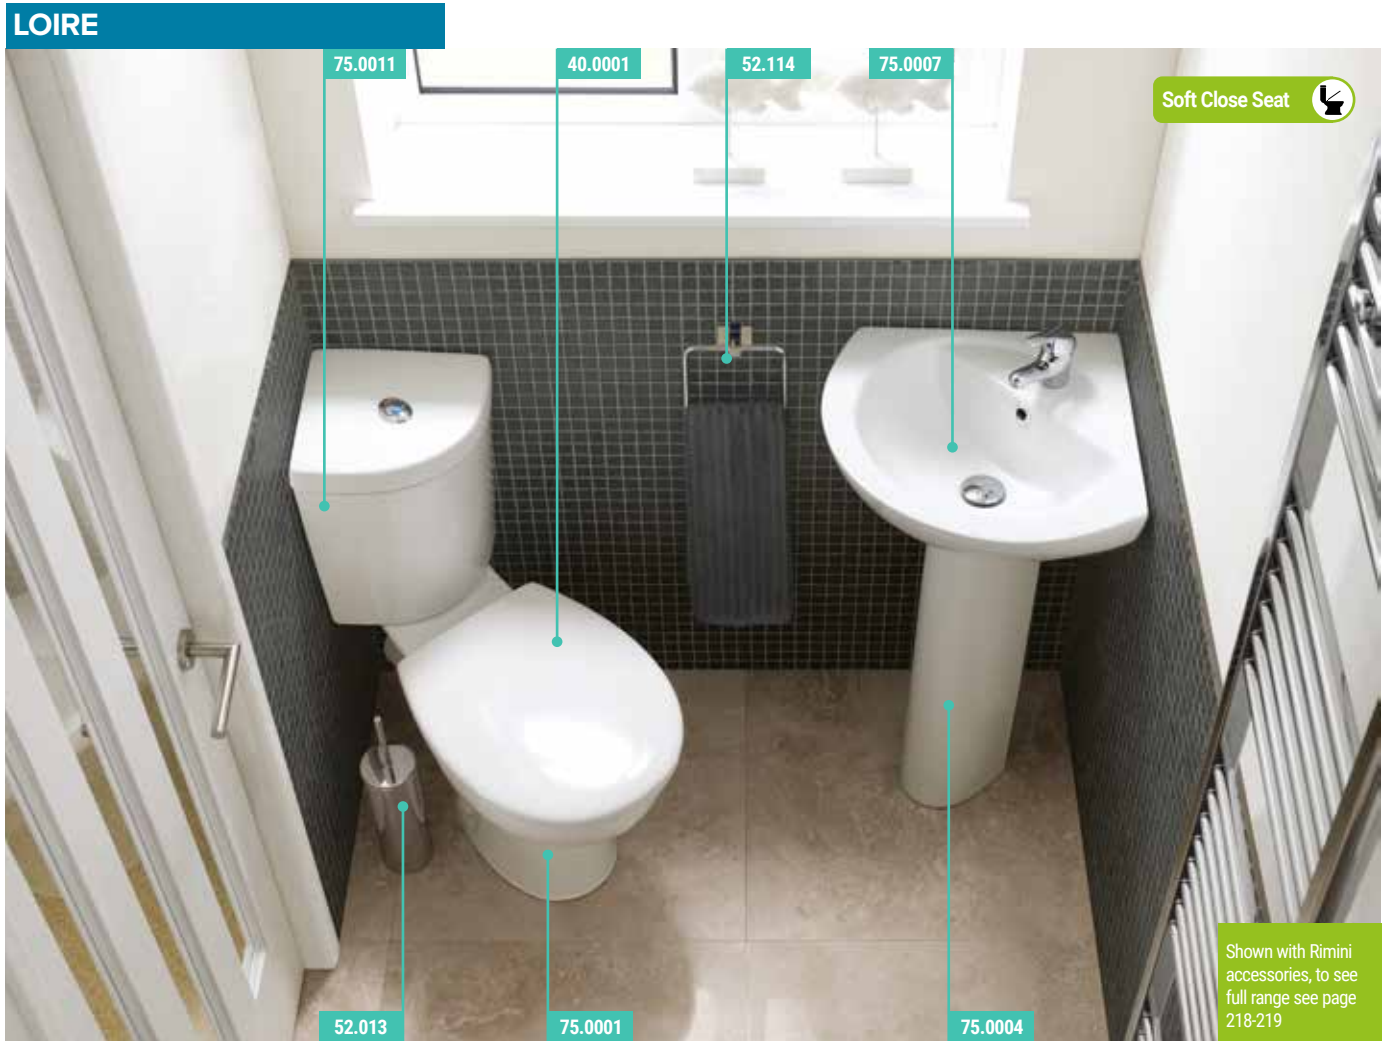

Loire Range

Loire personifies modern French design and blends beautifully into most modern and contemporary bathroom settings. Its slender, smooth curves emphasise the style and panache of this well-priced suite.