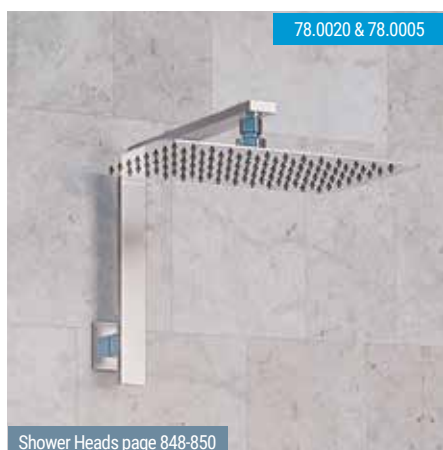

Shower Arms

WALL MOUNTED SHOWER ARMS

78.0020 & 78.0005

Shower Heads page 848-850