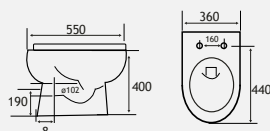

Description	Code	£ Ex VAT	£ Inc VAT
Osterley BTW Pan Eco Vortex	26.0266	150.00	180.00
Osterley Soft Close Seat	26.0288	54.00	64.80