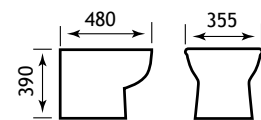

28.007 1.298 1.028 1.062

Image shown with Bonito Furniture.
For full range of Bonito furniture in our Vanity section.
Basin for illustration purposes only.

Perfect for the smaller bathroom or cloakroom, the Arkitekt range combines style with space-saving practicality.

Description	Code	£ Ex VAT	£ Inc VAT
Arkitekt BTW WC pan*	10.017	173.00	207.60
Loire/Arkitekt deluxe seat	50.001	50.00	60.00
Loire soft close seat**	50.002	132.00	158.40

Can be fitted with a Sherwood seat.
**Bottom fix

BTW Pan extras			
Description	Code	£ Ex VAT	£ Inc VAT
Vantage Plain Hidden Cistern	17.001	180.00	216.00
Vantage Hidden Cistern with Jacket	17.3029	207.00	248.40
EB Jacket Hidden Cistern - Bottom Inlet	53.001	112.00	134.40
Flexible WC Connector for BTW Pans *	2.009	40.00	48.00