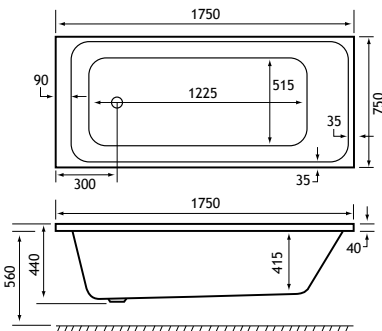

1750 x 750 SE

1750 x 750 x 440mm

274 Litres