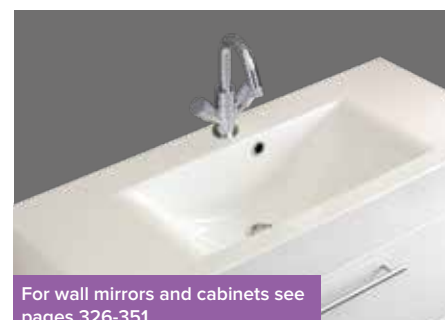

For wall mirrors and cabinets see pages 326-351