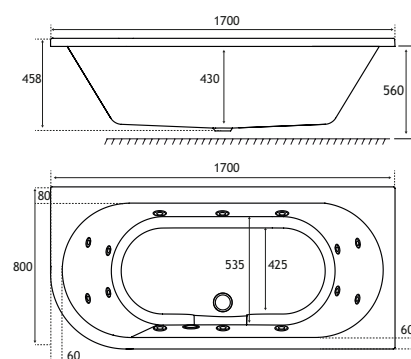

Right Hand Biscay