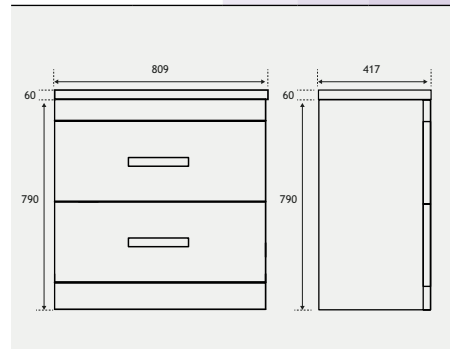

Cavone Unit Range

CAVONE DRAWER BASE CABINET

50 CM UNIT

60 CM UNIT

80 CM UNIT

Cavone 50cm Drawer Cabinet				
Description	Colour	Code	£ Ex VAT	£ Inc VAT
50cm Drawer Cabinet	White Gloss	36.0044	505.00	606.00
50cm Drawer Cabinet	Matt Grey	36.0045	505.00	606.00

Cavone 60cm Drawer Cabinet				
Description	Colour	Code	£ Ex VAT	£ Inc VAT
60cm Drawer Cabinet	White Gloss	36.0049	557.00	668.40
60cm Drawer Cabinet	Matt Grey	36.0050	557.00	668.40

Cavone 80cm Drawer Cabinet				
Description	Colour	Code	£ Ex VAT	£ Inc VAT
80cm Drawer Cabinet	White Gloss	36.0054	655.00	786.00
80cm Drawer Cabinet	Matt Grey	36.0055	655.00	786.00

50 CM UNIT BASIN

60 CM UNIT BASIN

80 CM UNIT BASIN

Cavone 50cm Basin				
Description	Colour	Code	£ Ex VAT	£ Inc VAT
50cm Cavone Basin	White	36.0031	147.00	176.40

Cavone 60cm Basin				
Description	Colour	Code	£ Ex VAT	£ Inc VAT
60cm Cavone Basin	White	36.0036	160.00	192.00

Cavone 80cm Basin				
Description	Colour	Code	£ Ex VAT	£ Inc VAT
80cm Cavone Basin	White	36.0041	192.00	230.40

NEW EXTRAS

36.9212

36.9211

NEW! Cavone Cabinet Extras				
Description	Colour	Code	£ Ex VAT	£ Inc VAT
Rectangular Overflow	Brushed Brass	36.9212	10.00	12.00
Rectangular Overflow	Smooth Black	36.9211	5.00	6.00

NEW WEXTRAS

36.9217

36.0071

NEW! Cavone Cabinet Extras				
Description	Colour	Code	£ Ex VAT	£ Inc VAT
Cavone Handle (Each)	Brushed Brass	36.9217	10.00	12.00
Cavone Handle (Each)	Smooth Black	36.0071	6.00	7.20