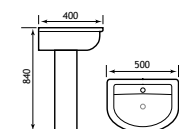

26.0066/26.0063

Northall/Farrington 550mm 1TH Basin

Description	Code	£ Ex VAT	£ Inc VAT
Farrington/Northall 550mm 1TH basin	26.0062	102.00	122.40
Farrington/ Northall Pedestal	26.0063	66.00	79.20