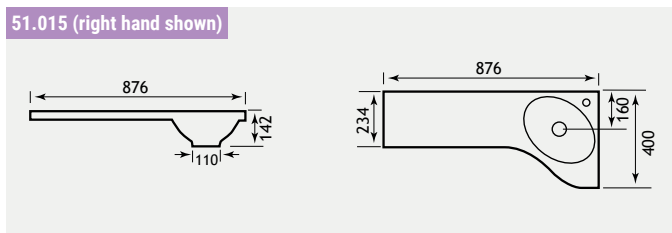

Oslo Cabinets

Description	Code	£ Ex VAT	£ Inc VAT
Oslo Curved Long top Plain LH	51.043	154.00	184.80
Oslo Curved Long top Plain RH	51.044	154.00	184.80
Oslo 30cm base cupboard, 1 door	1.293	169.00	202.80
Oslo 30cm tall cupboard, 2 door	1.294	404.00	484.80
Oslo curved end unit LH	1.306	285.00	342.00
Oslo curved end unit RH	1.307	285.00	342.00
Oslo Combi 580 door base unit	1.300	313.00	375.60

Oslo WC Unit

Description	Code	£ Ex VAT	£ Inc VAT
Oslo WC unit only†	1.287	326.00	391.20
Oslo WC unit plinth	1.288	18.00	21.60
Plain infill panel 30 x 81cm	1.042	88.00	105.60

Oslo WC unit spares

Description	Code	£ Ex VAT	£ Inc VAT
Upper panel for 1.287 Oslo WC unit	1.99070	82.00	98.40
Lower panel Oslo 50cm tall cistern unit	1.99046	74.00	88.80

Plain Tops

Description	Code	£ Ex VAT	£ Inc VAT
Oslo curved end top LH	51.049	256.00	307.20
Oslo curved end top RH	51.050	256.00	307.20
Oslo single quad top	51.051	92.00	110.40
Oslo 580 Combi basin top	51.047	182.00	218.40
Oslo Slab top 794	51.048	267.00	320.40
MDF WC Diamante 50cm top†	1.075	63.00	75.60
Oslo curved end unit LH	1.306	285.00	342.00
Oslo curved end unit RH	1.307	285.00	342.00

†Required 1.075 top and 1.288 plinth. *Due to depth of the waste area, the trap for external overflow kit & a flip top basin waste (unslotted) are recommended for installation.

Extras

Description	Code	£ Ex VAT	£ Inc VAT
Trap for external overflow kit	7.0015	24.00	28.80
Flip Top Basin Waste - Unslotted	25.0005	19.00	22.80