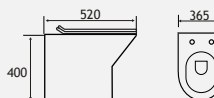

Description	Code	£ Ex VAT	£ Inc VAT
NEW Croxley BTW Eco Vortex Pan	26.0246	141.00	169.20
NEW Croxley Comfort Height BTW Eco Vortex Pan	26.0248	167.00	200.40
NEW Croxley Soft Close Seat	26.0255	54.00	64.80