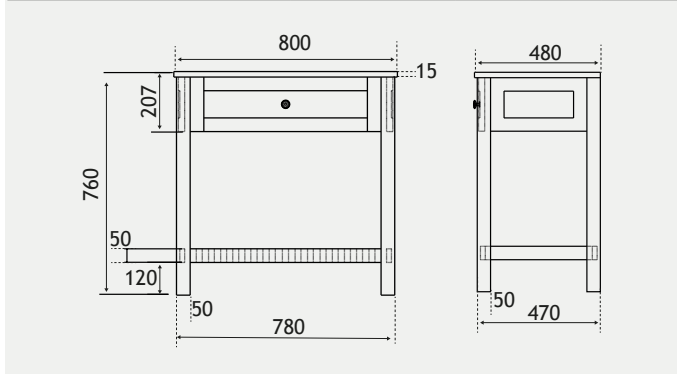

Hardwick Range

HARDWICK WASHSTAND

The Hardwick washstand is a classically styled unit, ready for choosing your own sit-on basin to place on top of a elegant quartz top.

FEATURES

- Quartz Top - Completely waterproof and supplied undrilled.
- Fully operational drawer.
- Choose your own basin separatley.

NEW

Chrome handles supplied as standard For Sit On Vanity Basins, see page 218

NEW! Hardwick Washstand 60cm Unit

Description	Colour	Code	£ Ex VAT	£ Inc VAT
60cm Hardwick Washstand Unit	Matt White	36.2024	427.00	512.40

NEW

Chrome handles supplied as standard For Sit On Vanity Basins, see page 218

NEW! Hardwick Washstand 80cm Unit

Description	Colour	Code	£ Ex VAT	£ Inc VAT
80cm Hardwick Washstand Unit	Matt White	36.2025	473.00	567.60

60 CM UNIT WASHSTAND TOP

NEW! Hardwick Washstand Top

Description	Colour	Code	£ Ex VAT	£ Inc VAT
Hardwick Washstand 60cm Top	White Quartz	36.2068	133.00	159.60

80 CM UNIT WASHSTAND TOP

NEW! Hardwick Washstand Top

Description	Colour	Code	£ Ex VAT	£ Inc VAT
Hardwick Washstand 80cm Top	White Quartz	36.2069	162.00	194.40