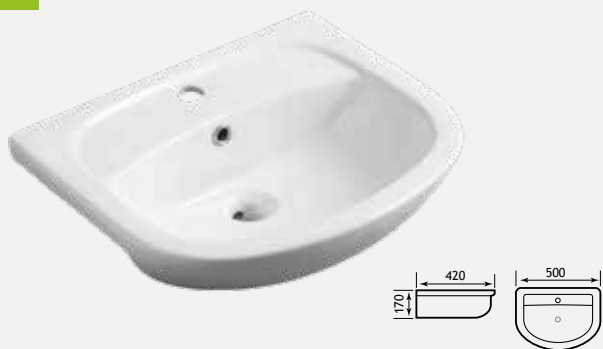

Osterley Range

OSTERLEY 500MM SEMI RECESSED BASIN

NEW

Description	Code	£ Ex VAT	£ Inc VAT
Osterley 500mm Semi Recessed Basin	26.0287	78.00	93.60