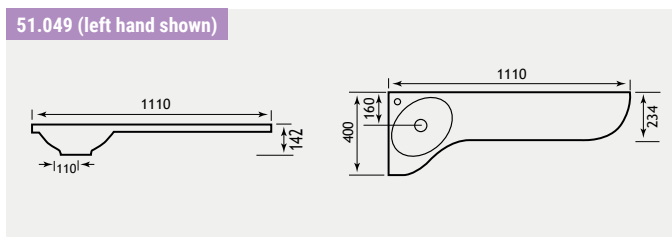

Oslo Cabinets

Description	Code	£ Ex VAT	£ Inc VAT
Oslo Curved Long top Plain LH	51.043	154.00	184.80
Oslo Curved Long top Plain RH	51.044	154.00	184.80
Oslo 30cm base cupboard, 1 door	1.293	169.00	202.80
Oslo 30cm tall cupboard, 2 door	1.294	404.00	484.80
Oslo curved end unit LH	1.306	285.00	342.00
Oslo curved end unit RH	1.307	285.00	342.00
Oslo Combi 580 door base unit	1.300	313.00	375.60

Oslo WC Unit

Description	Code	£ Ex VAT	£ Inc VAT
Oslo WC unit only†	1.287	326.00	391.20
Oslo WC unit plinth	1.288	18.00	21.60
Plain infill panel 30 x 81cm	1.042	88.00	105.60

Oslo WC unit spares

Description	Code	£ Ex VAT	£ Inc VAT
Upper panel for 1.287 Oslo WC unit	1.99070	82.00	98.40
Lower panel Oslo 50cm tall cistern unit	1.99046	74.00	88.80

Plain Tops

Description	Code	£ Ex VAT	£ Inc VAT
Oslo curved end top LH	51.049	256.00	307.20
Oslo curved end top RH	51.050	256.00	307.20
Oslo single quad top	51.051	92.00	110.40
Oslo 580 Combi basin top	51.047	182.00	218.40
Oslo Slab top 794	51.048	267.00	320.40
MDF WC Diamante 50cm top†	1.075	63.00	75.60
Oslo curved end unit LH	1.306	285.00	342.00
Oslo curved end unit RH	1.307	285.00	342.00

†Required 1.075 top and 1.288 plinth. *Due to depth of the waste area, the trap for external overflow kit & a flip top basin waste (unslotted) are recommended for installation.

Extras

Description	Code	£ Ex VAT	£ Inc VAT
Trap for external overflow kit	7.0015	24.00	28.80
Flip Top Basin Waste - Unslotted	25.0005	19.00	22.80