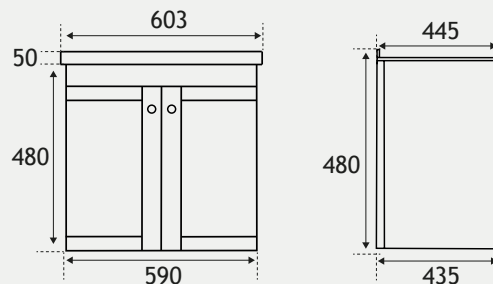

60 CM UNIT

NEW

NEW

Chrome handles supplied as standard

NEW! Hardwick 60cm Traditional Wall Hung Unit

| Description | Colour | Code | £ Ex VAT | £ Inc VAT |
|------------------------------|-----------------|---------|----------|-----------|
| Hardwick 60cm Wall Hung Unit | Matt White | 36.2013 | 369.00 | 442.80 |
| Hardwick 60cm Wall Hung Unit | Matt Anthracite | 36.2014 | 369.00 | 442.80 |