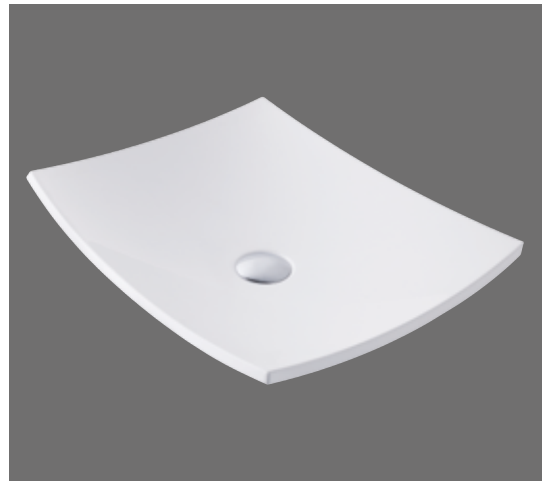

For wall mirrors and cabinets see pages 326-351

Sorrento Wall Hung

SORRENTO SLAB 60 UNIT

A modern design of a traditional concept with soft close hinges and a solid slab top which accommodates a variety of sit-on basins.