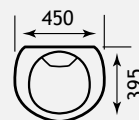

Temptation Range

TEMPTATION

From the minute that you set eyes on the stylish lines of this suite you will be tempted. The easy-to-clean lines of the WC suite and the elegant, sweeping style of the basin make the Temptation the perfect addition to any bathroom.

FEATURES

- Soft close seat, lifts off for easy cleaning
- Soil can be turned left or right
- Top fix seat

Temptation Wall Mounted Basin		WAS	NOW JUST	
Description	Code	£ Ex VAT	£ Ex VAT	£ Inc VAT
Temptation basin 450 1TH†	27.0721	68.00	46.00	55.20

Wall mounted only.

WHILE STOCKS LAST! †

TEMPTATION WALL MOUNTED BASIN

REDUCED PRICE

27.0721