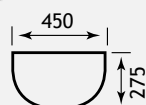

LOIRE CLOAKROOM 450 BASIN

75.0009 & 75.0019