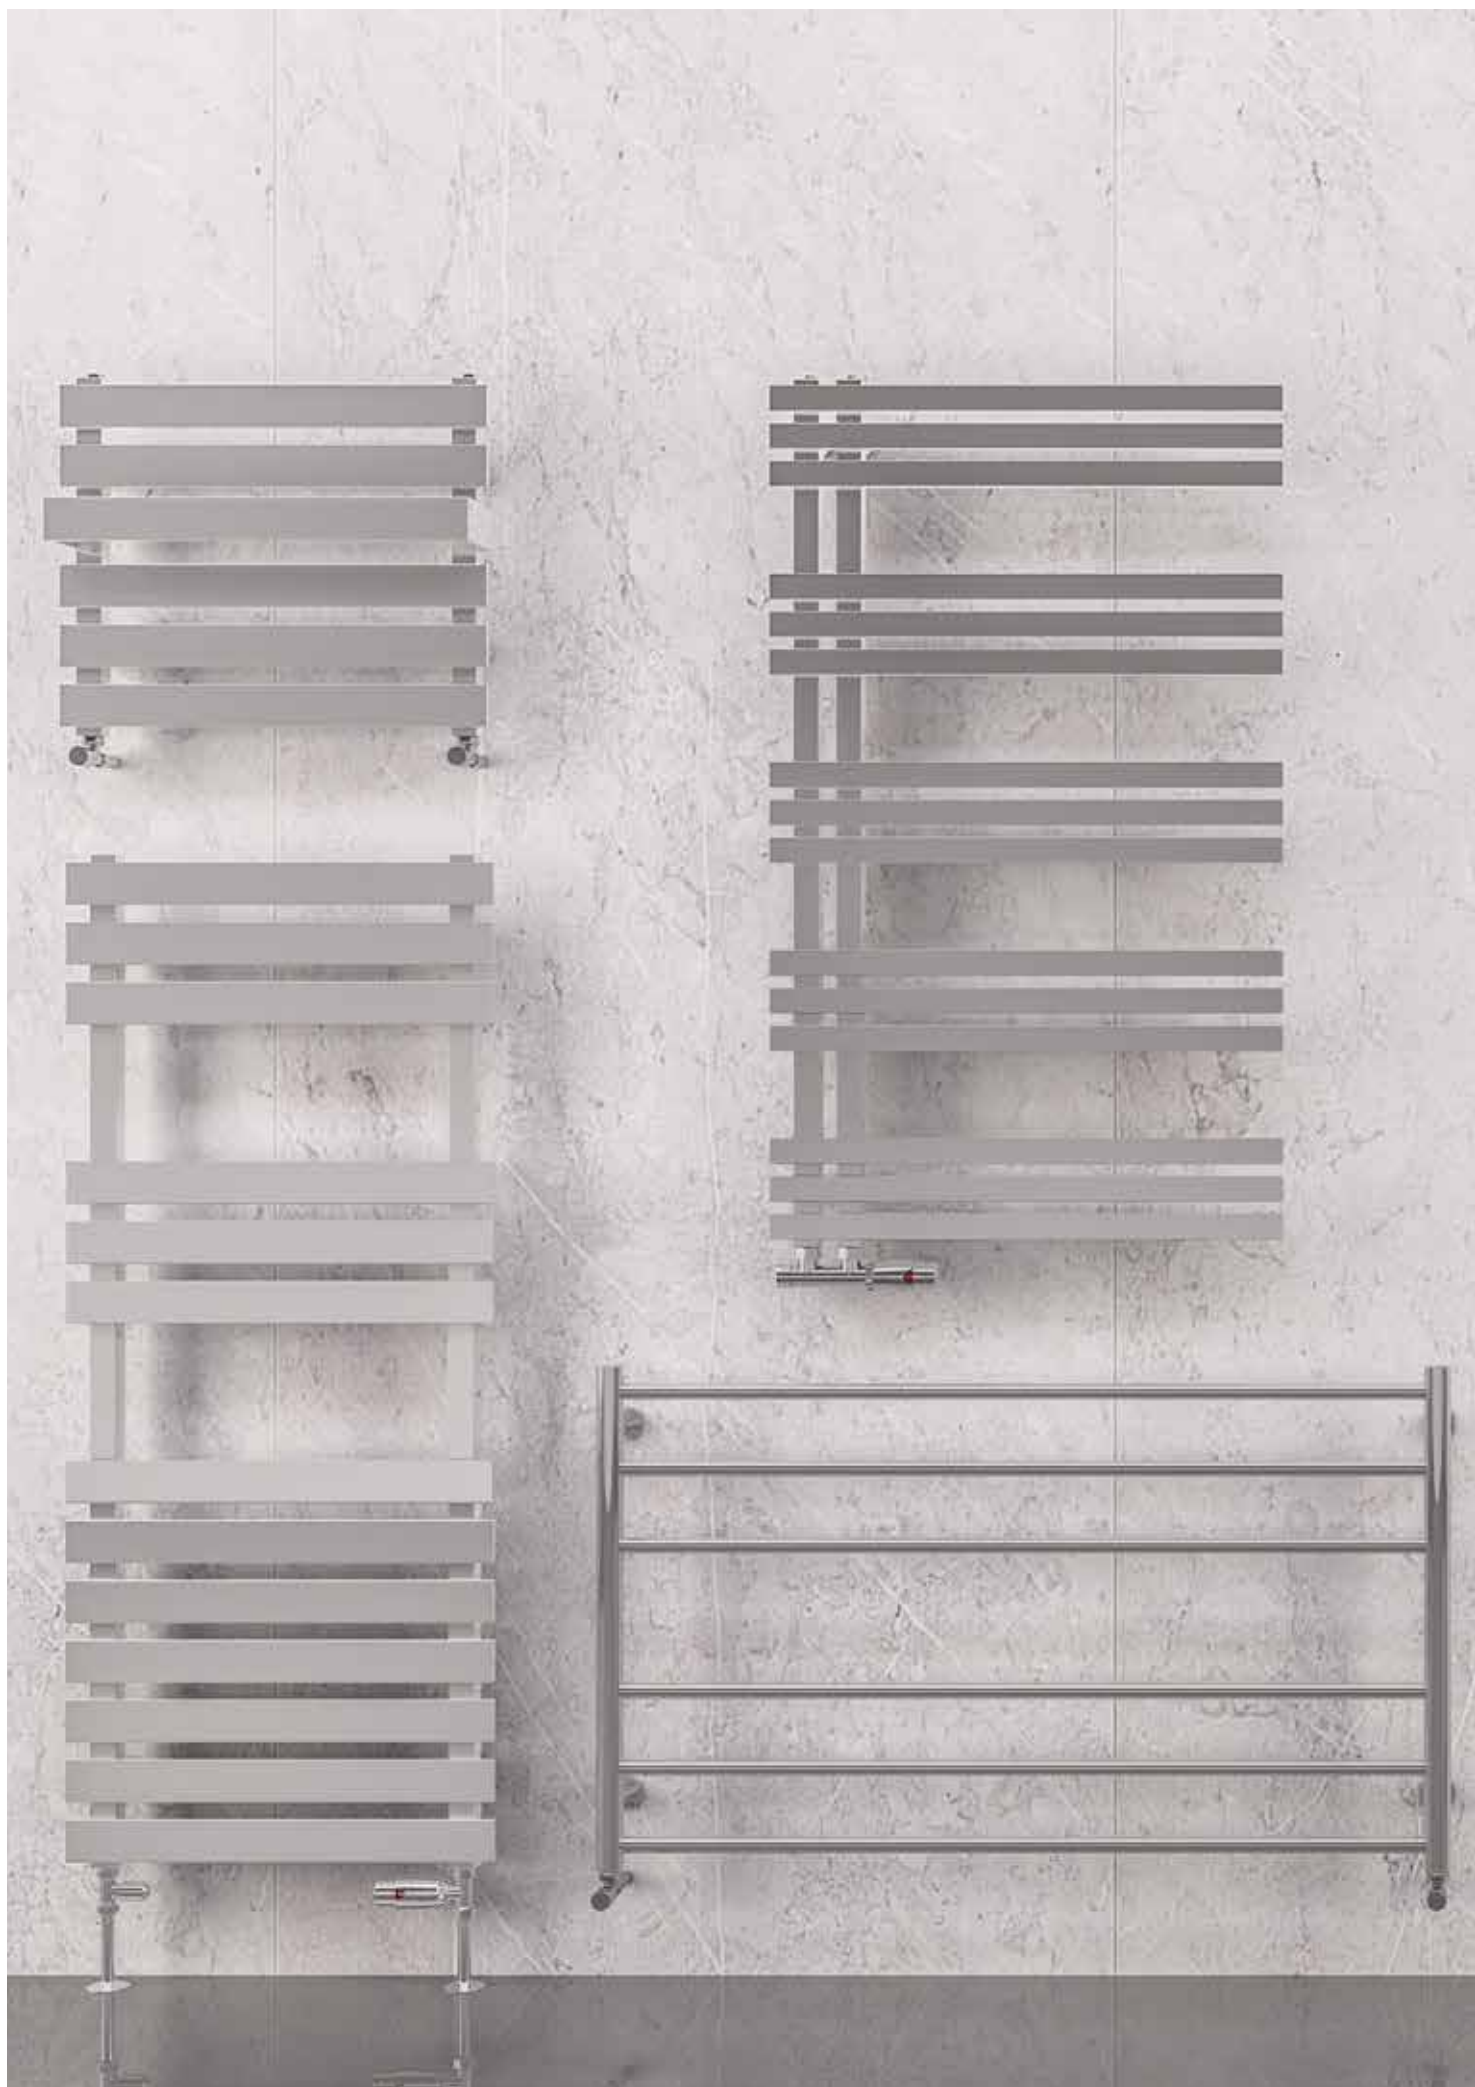

Integrated On/Off Button

Stainless Steel Range

Whilst retaining the features of a ladder rail, the stainless steel range produces a stylish contemporary look.

Contents

| | |
|----------------------|-----|
| Rizano, Polished | 618 |
| Violla, Polished | 619 |
| Biava Flat, Polished | 620 |
| Ascona, Polished | 621 |