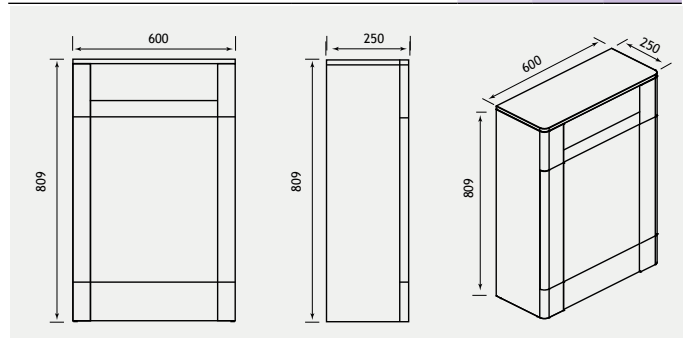

Hardwick WC 50cm Unit				
Description	Colour	Code	£ Ex VAT	£ Inc VAT
50cm Hardwick WC Unit	Matt White	36.0083	271.00	325.20
50cm Hardwick WC Unit	Matt Anthracite	36.0084	271.00	325.20
50cm Hardwick WC Unit	Matt Cobalt Blue	36.0085	271.00	325.20

Hardwick WC 60cm Unit				
Description	Colour	Code	£ Ex VAT	£ Inc VAT
60cm Hardwick WC Unit	Matt White	36.0086	293.00	351.60
60cm Hardwick WC Unit	Matt Anthracite	36.0087	293.00	351.60
60cm Hardwick WC Unit	Matt Cobalt Blue	36.0088	293.00	351.60