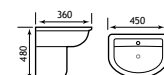

Northall/Farrington 450mm 1TH Basin

Description	Code	£ Ex VAT	£ Inc VAT
Farrington/Northall 450mm 1TH basin	26.0064	73.00	87.60
Farrington/Northall Semi ped	26.0065	62.00	74.40

26.0064/26.0065

Northall/Farrington 500mm 1TH Basin

Description	Code	£ Ex VAT	£ Inc VAT
Farrington/Northall 500mm 1TH basin	26.0066	96.00	115.20
Farrington/Northall Semi ped	26.0065	62.00	74.40