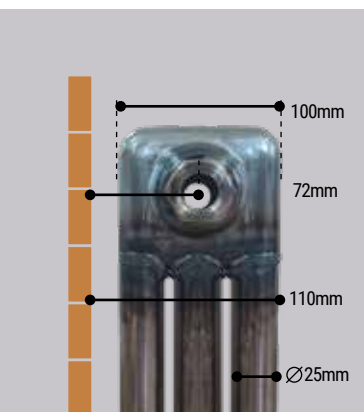

Warranty

5
Year

Heating

All Electric

Dual-Fuel