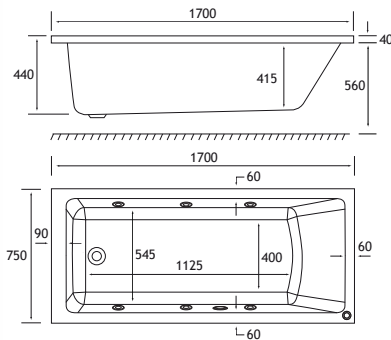

P121

Stocked Whirlpools

Warranty On All Systems

PORTLAND Single Ended, 6 Jet Whirlpool

1700 x 750 SE 6 Jet

| DESCRIPTION | CODE | £ EX VAT | £ INC VAT |
|----------------------------------------------------|---------|-------------------|-----------|
| 1700 x 750 x 440mm | | 248 Litres | |
| 1700 x 750 Portland SE 6 Jet Whirlpool - Beauforté | 42.2003 | 1556.00 | 1867.20 |
| PANELS | | | |
| 1700 x 560 Front Panel | 42.5013 | 114.00 | 136.80 |
| 750 x 560 End Panel | 42.5023 | 69.00 | 82.80 |
| 1700 x 560 Front Panel - Beauforté | 42.6013 | 192.00 | 230.40 |
| 750 x 560 End Panel - Beauforté | 42.6023 | 114.00 | 136.80 |
| 1810 x 810 L Shape Flat Panel - Beauforté | 42.6035 | 367.00 | 440.40 |
| 1700 Adjustable Front Panel - Beauforté | 42.6033 | 277.00 | 332.40 |