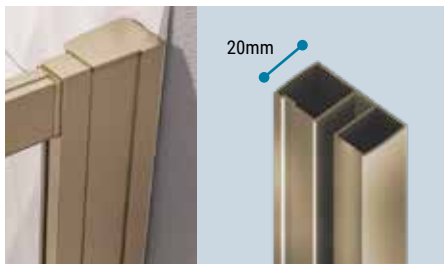

EXTRAS

Extension Profile - Brushed Brass

Size	Code	£ Ex VAT	£ Inc VAT
Vantage 2000 6mm Extension Profile Brushed Brass	49.3001	35.00	42.00

Works with both sides of the door to wall, or side panel to wall.