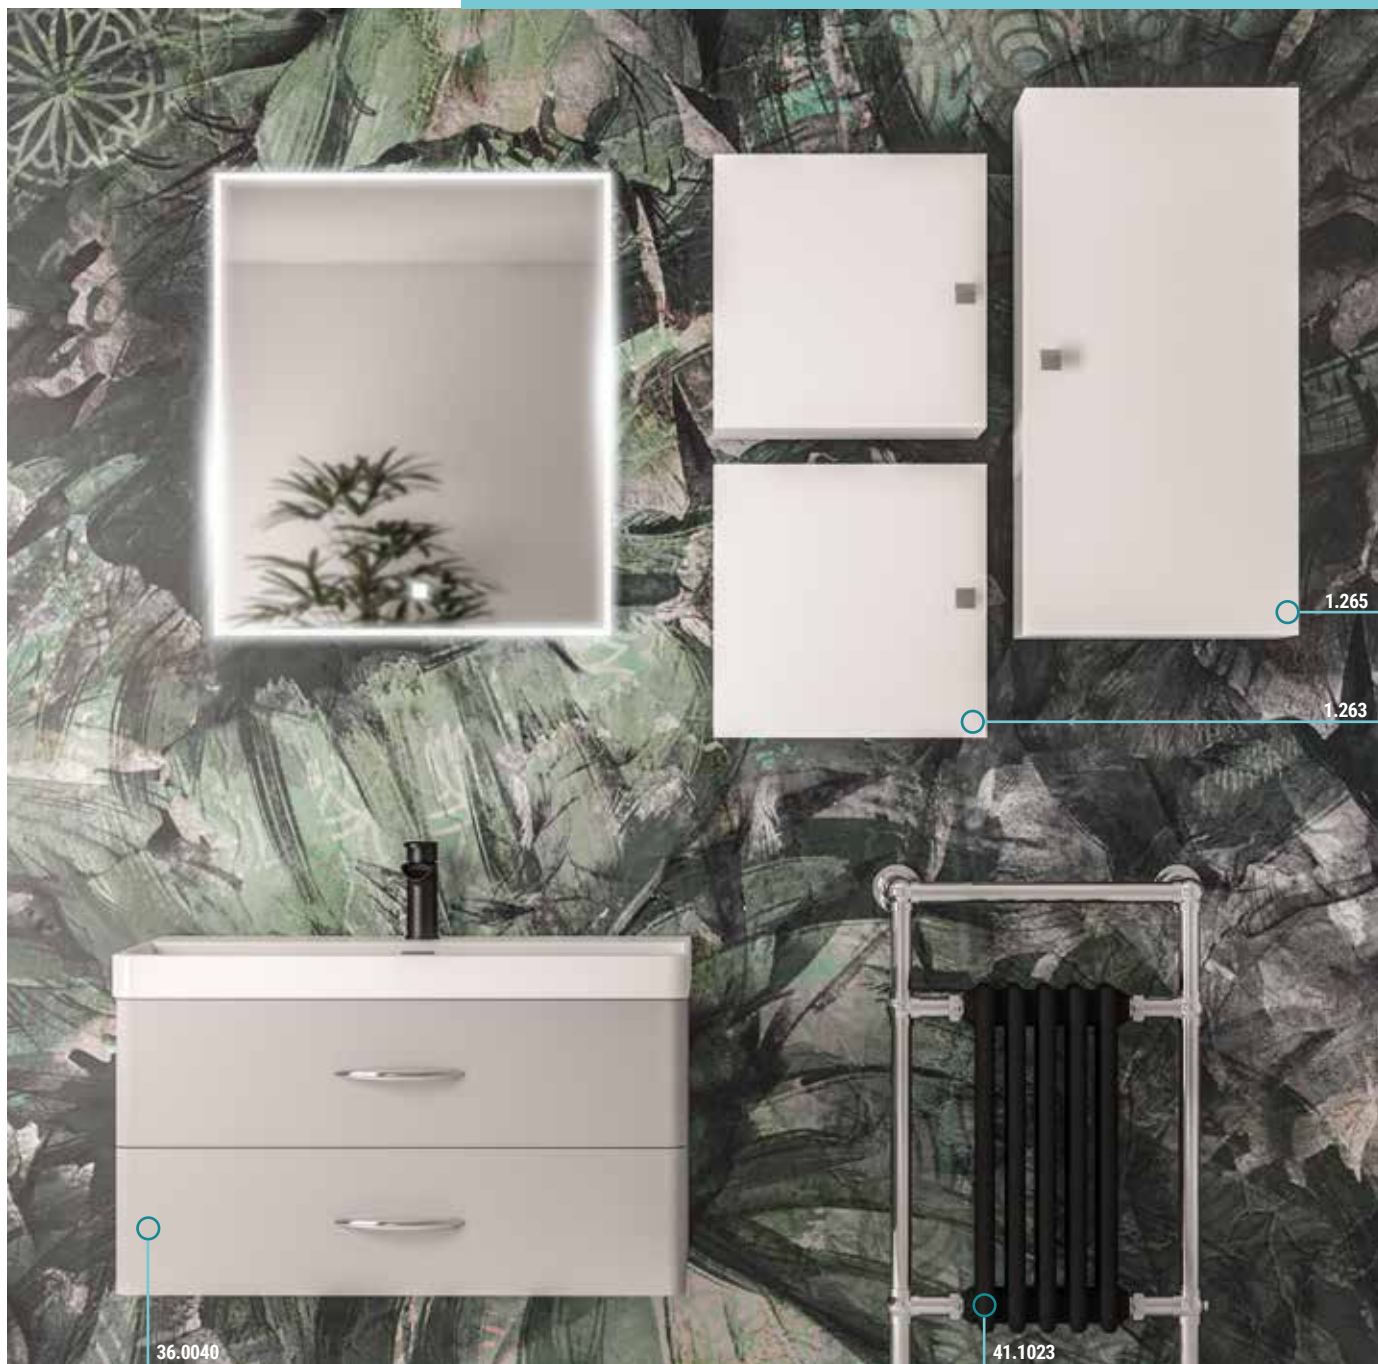

LED Mirrors

ESK

Esk			
Description (width x height)	Code	£ Ex VAT	£ Inc VAT
Esk 600 x 700 LED mirror	56.1079	277.00	332.40
Esk 700 x 700 LED mirror	56.1080	315.00	378.00

Mirror is IP54

Features

- LED lights
- On/off touch sensor switch
- Demister

Available in two sizes:
600x700 mm
700x700 mm