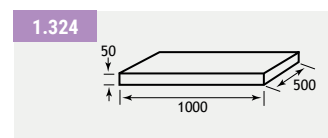

SEVILLE TABLEAU - WHITE GLOSS

A contemporary take on the bathroom unit, this minimalist shelf will transform your bathroom. Supplied with wall brackets.

Seville Vanity Tableau in White Gloss

Description	Code	£ Ex VAT	£ Inc VAT
Seville 500mm vanity tableau inc wall bracket	1.321	370.00	444.00
Seville 600mm vanity tableau inc wall brackets	1.322	411.00	493.20
Seville 800mm vanity tableau inc wall bracket	1.323	488.00	585.60
Seville 1000mm vanity tableau inc wall bracket	1.324	568.00	681.60
Rondo sit on basin 412mm	51.032	202.00	242.40

Optional Towel Rails See Picture Above

Description	Code	£ Ex VAT	£ Inc VAT
Single Towel Rail 450mm Chrome	52.117	57.00	68.40
Single Towel Rail 550mm Chrome	52.118	58.00	69.60
Single Towel Rail 750mm Chrome	52.119	62.00	74.40
Single Towel Rail 950mm Chrome	52.120	66.00	79.20

FEATURES

- Hidden wall brackets
- Two colour options available