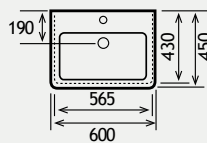

SORRENTO 60

26.0089