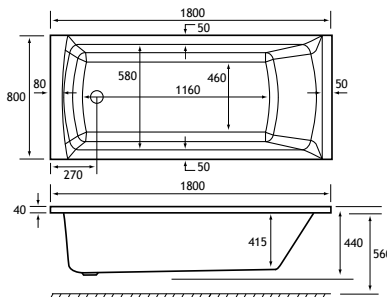

1800 x 800 SE

1800 x 800 x 440mm

284 Litres

DESCRIPTION	CODE	£ EX VAT	£ INC VAT
1800 x 800 Rockall - 5mm	42.0082	418.00	501.60
1800 x 800 Rockall - Beauforté	42.1082	718.00	861.60
PANELS			
1800 x 560 Front Panel	42.5012	127.00	152.40
800x560 End Panel	42.5022	69.00	82.80
1800 x 560 Front Panel - Beauforté	42.6012	203.00	243.60
800 x 560 End Panel - Beauforté	42.6022	124.00	148.80
1800 Adjustable Front Panel - Beauforté	42.6032	288.00	345.60
1810 x 810 L Shape Flat Panel - Beauforté	42.6035	367.00	440.40

SHOWER

440 DEPTH

HEAD REST

ULTRA STRONG