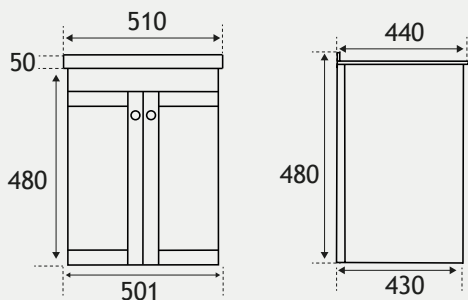

HARDWICK TRADITIONAL UNIT WALL HUNG

50 CM UNIT

NEW

NEW

Chrome handles supplied as standard

NEW! Hardwick 50cm Traditional Wall Hung Unit

| Description | Colour | Code | £ Ex VAT | £ Inc VAT |
|------------------------------|-----------------|---------|----------|-----------|
| Hardwick 50cm Wall Hung Unit | Matt White | 36.2011 | 347.00 | 416.40 |
| Hardwick 50cm Wall Hung Unit | Matt Anthracite | 36.2012 | 347.00 | 416.40 |