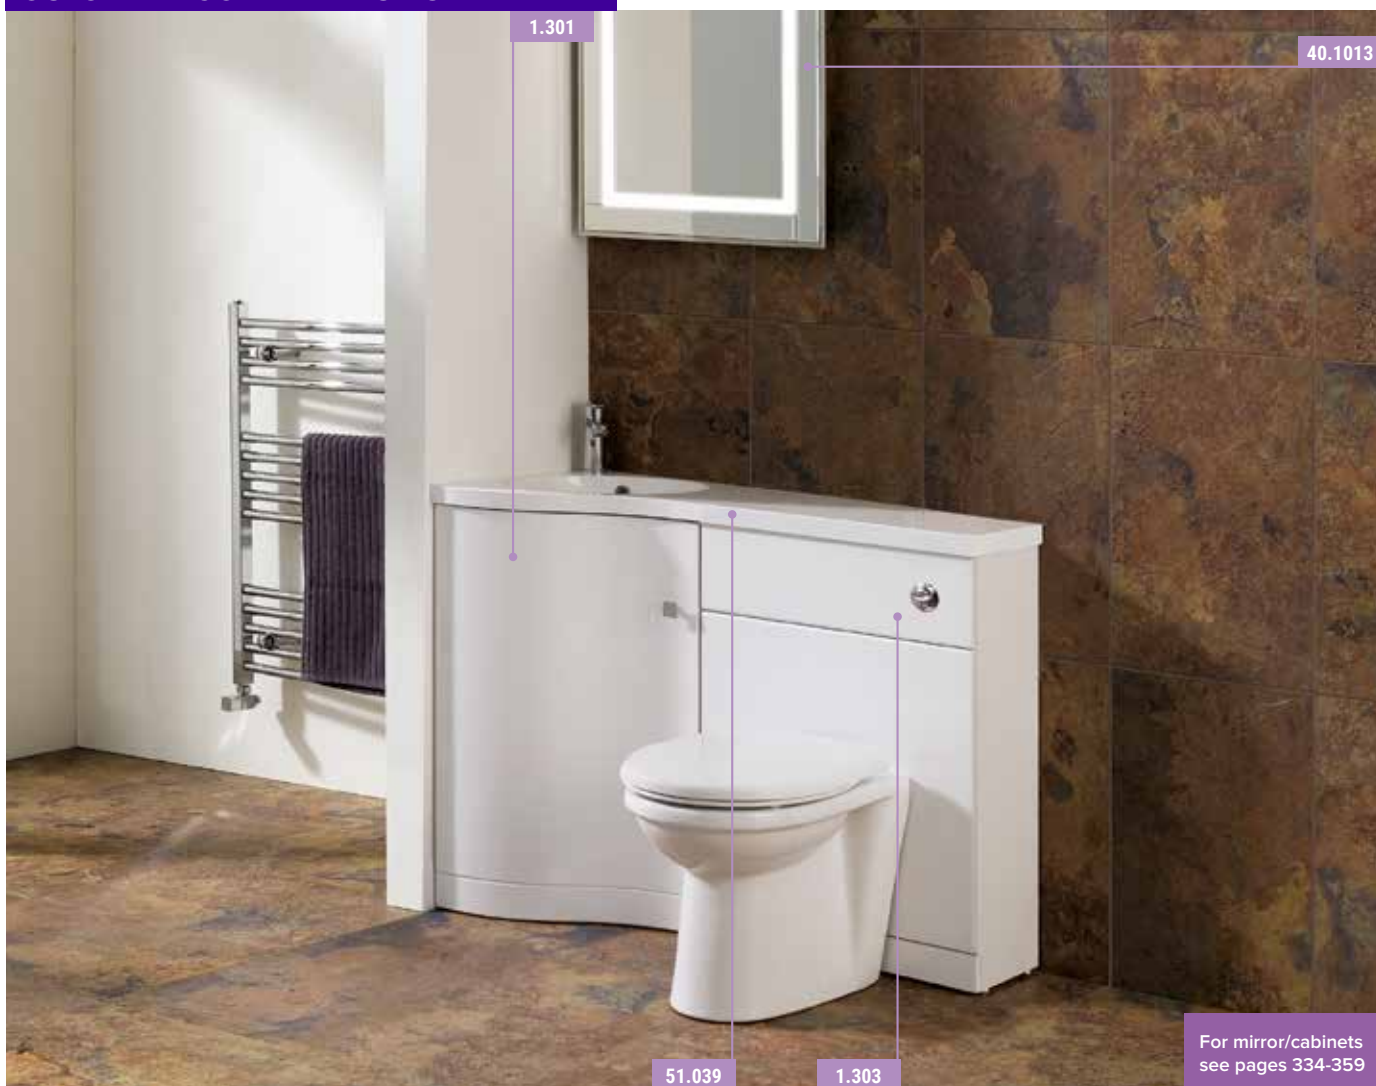

Oslo Max Range

OSLO MAX CORNER BASE UNIT

Oslo Max			
Description	Code	£ Ex VAT	£ Inc VAT
Oslo Max Corner Base Unit LH	1.301	495.00	594.00
Oslo Max Corner Base Unit RH	1.302	495.00	594.00
Oslo Max cistern unit	1.303	329.00	394.80
Oslo Max Long top LH *	51.039	349.00	418.80
Oslo Max Long top RH *	51.040	349.00	418.80
Oslo Max Single top LH *	51.041	247.00	296.40
Oslo Max Single top RH *	51.042	247.00	296.40
Bonito Slab top 600 for WC unit	51.021	123.00	147.60

Plinth included. *Due to depth of the waste area, the trap for external overflow kit & a flip top basin waste (unslotted) are recommended for installation.

Extras			
Description	Code	£ Ex VAT	£ Inc VAT
Trap for external overflow kit	7.0015	24.00	28.80
Flip Top Basin Waste - Unslotted	25.0005	19.00	22.80
Bivieve 600 x 800mm LED Mirror	40.1013	240.00	261.60

*7.0015 trap and unslotted basin waste recommended for installation.

BTW Pan Extras			
Description	Code	£ Ex VAT	£ Inc VAT
Vantage Plain Hidden Cistern CP Push Button	17.001	180.00	216.00
Vantage Hidden Cistern with Jacket	17.3029	207.00	248.40
Eastbrook Jacket Hidden Cistern - Bottom Inlet	53.001	112.00	134.40
Flexible WC Connector for BTW Pans †	2.009	40.00	48.00

†Pan connector 2.009 is recommended for use with our BTW pans.