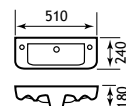

Cheverney Cloakroom Basins - 510 x 240			
Description	Code	£ Ex VAT	£ Inc VAT
510x240 cloakroom Basin 2TH	27.0921	35.00	42.00