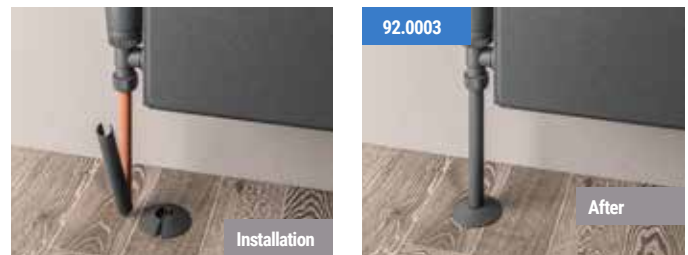

Pipe Shrouds and Collar Kits (Slide On)

NEW

Due in November 2023

Pipe Shrouds and Collar Kits - Slide On			
Description	Code	£ Ex VAT	£ Inc VAT
15mm Pipe Shroud & Collar Kit Gloss White	41.0597	21.00	25.20
15mm Pipe Shroud & Collar Kit Matt White	41.0598	21.00	25.20
15mm Pipe Shroud & Collar Kit Matt Grey	41.0599	21.00	25.20
15mm Pipe Shroud & Collar Kit Matt Cappuccino	41.0600	21.00	25.20
15mm Pipe Shroud & Collar Kit Matt Anthracite	41.0601	21.00	25.20
15mm Pipe Shroud & Collar Kit Matt Black	41.0602	21.00	25.20
15mm Pipe Shroud & Collar Kit Chrome	41.0603	20.00	24.00
15mm Pipe Shroud & Collar Kit Brushed Brass	41.0604	27.00	32.40
15mm Pipe Shroud & Collar Kit Satin Nickel	41.0605	27.00	32.40

FEATURES

- Manufactured from high quality brass
- Suitable for 15mm pipes, must be fitted together with radiator installation
- Each kit includes two pipe shrouds and two collars
- Shroud length 200mm., can be cut to desired length

Pipe Shrouds and Collar Kits (Clip On)

Pipe Shrouds and Collar Kits - Clip On			
Description	Code	£ Ex VAT	£ Inc VAT
15mm Pipe Shroud & Collar Kit White	92.0001	13.00	15.60
15mm Pipe Shroud & Collar Kit Chrome	92.0002	20.00	24.00
15mm Pipe Shroud & Collar Kit Anthracite	92.0003	14.00	16.80
15mm Pipe Shroud & Collar Kit Black	92.0004	14.00	16.80

FEATURES

- Manufactured from high grade polypropylene
- Suitable for 15mm pipes, easy-fit after radiator installation
- Available in white, anthracite, black and chrome
- Each kit includes two pipe shrouds and two collars
- Shroud length 200mm., can be cut to desired length
- Easy push-fit installation

Towel Rail Toilet Paper Holder

Toilet Paper Holder - White		
Code	£ Ex VAT	£ Inc VAT
16.155	90.00	108.00

Toilet Paper Holder - Chrome		
Code	£ Ex VAT	£ Inc VAT
16.156	98.00	117.60