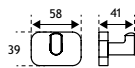

52.446

52.466