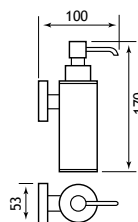

52.105

52.105