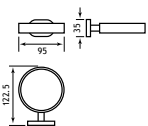

Salerno

SALERNO SOLID BRASS ACCESSORIES

FEATURES

- Made of solid brass
- A Choice of a bright chrome finish or matt smooth black
- Meticulously polished to produce mirror-like finish (chrome only)

52.023

52.218

52.020

52.216

52.217