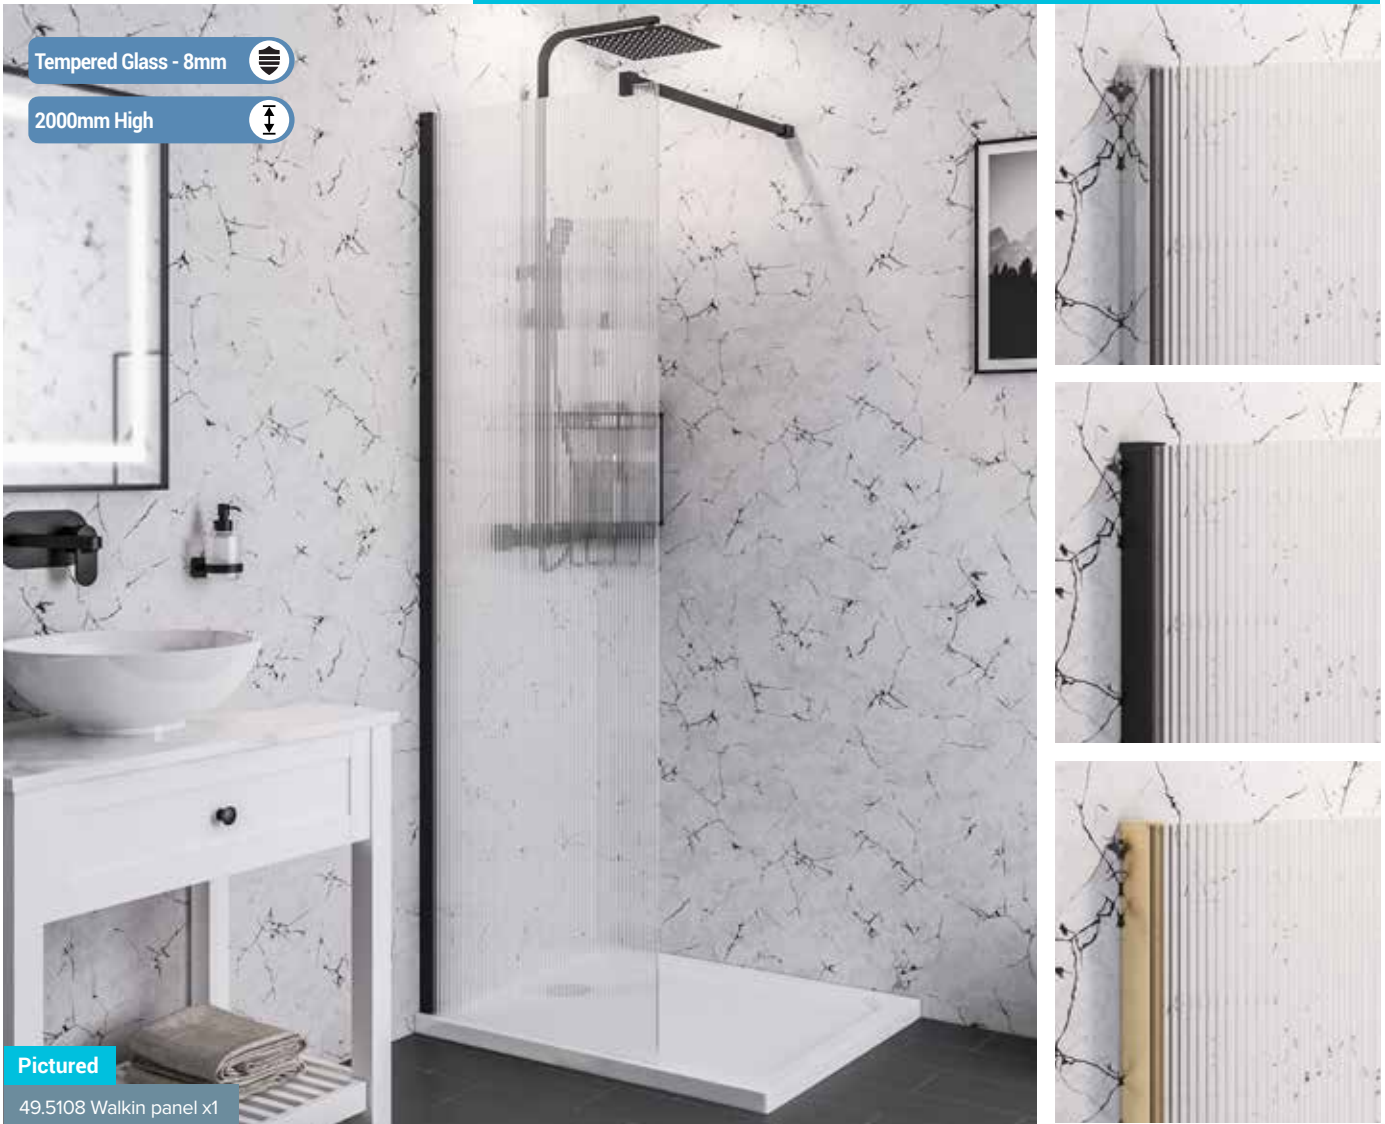

Vantage 2000 Walk-In

VANTAGE 2000 | 8MM WALK-IN PANEL - FLUTED GLASS