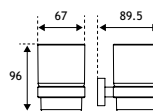

52.408

52.428