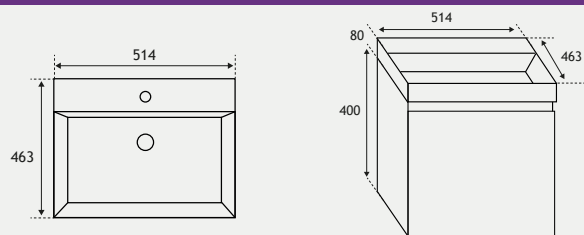

50 CM UNIT BASIN

60 CM UNIT BASIN

Cavone 50cm Cloakroom Basin				
Description	Colour	Code	£ Ex VAT	£ Inc VAT
50cm Gravina Wall Hung Basin	White	36.0059	159.00	190.80

Cavone 60cm Cloakroom Basin				
Description	Colour	Code	£ Ex VAT	£ Inc VAT
60cm Gravina Wall Hung Basin	White	36.0062	179.00	214.80