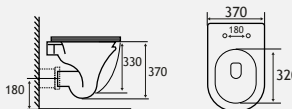

Description	Code	£ Ex VAT	£ Inc VAT
NEW Vienne Wall Hung Pan	40.0051	204.00	244.80
NEW Vienne Wall Hung Pan Soft Close Seat	40.0052	55.00	66.00