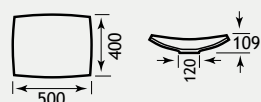

FEATURES

- Soft close system on drawer

FEATURES - SIT ON BASINS

- Made of 75% natural marble stone
- Repairable if chipped
- Seamless surface, easy to maintain

For other sit-on basins see page 192

1.712

51.030 - Natura