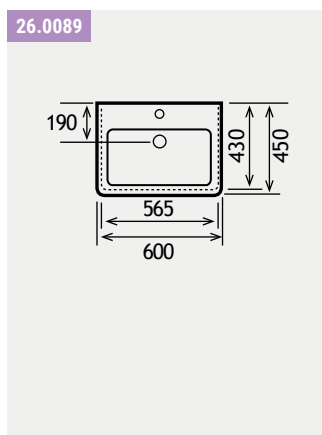

Sorrento

SORRENTO 45 UNIT

SORRENTO 60 UNIT

A modern design of a traditional concept with soft close hinges, adjustable feet and solid ceramic top.

A modern design of a traditional concept with soft close hinges, adjustable feet and solid ceramic top.

Sorrento 45 Unit

Description	Code	£ Ex VAT	£ Inc VAT
Sorrento 41cm base unit	1.510	357.00	428.40
Sorrento 40cm mirror*	1.418	126.00	151.20
Sorrento 45cm LED cornice	1.520	197.00	236.40
Sorrento 45cm Ceramic top	26.0088	108.00	129.60
Prado 500 Basin Mono (inc Waste)	79.0060	91.00	109.20

*Mirror must be fitted with a cornice.

For wall mirrors and cabinets see pages 326-351

FEATURES

- Soft close system on doors
- Separate shaver socket
- Chrome spotlights
- Adjustable legs on floor standing Units 120-130mm

Sorrento 60 Unit

Description	Code	£ Ex VAT	£ Inc VAT
Sorrento/Faro 56cm base unit	1.512	443.00	531.60
Sorrento 40cm mirror*	1.418	126.00	151.20
Sorrento 60cm LED cornice	1.521	224.00	268.80
Sorrento 60cm Ceramic top	26.0089	138.00	165.60
Prado 500 Basin Mono (inc Waste)	79.0060	91.00	109.20

*Mirror must be fitted with a cornice.

For wall mirrors and cabinets see pages 326-351

FEATURES

- Soft close system on doors and drawer
- Separate shaver socket
- Chrome spotlights
- Adjustable legs on floor standing Units 120-130mm

All Sorrento cornices include separate shaver sockets and chrome spots.