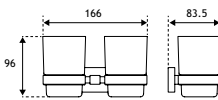

52.447

52.467