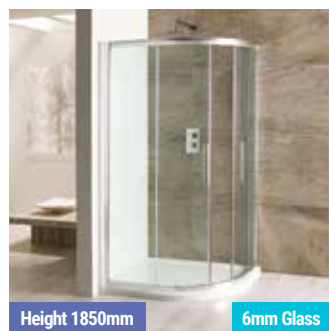

P466-468

Height 1850mm 6mm Glass

Vantage
 900x760/800mm
 1000x760/800/900mm
 1100x760/800/900mm
 1200x760/800/900mm
 1300x760/800mm
 1400x760/800mm

P458

Offset Quadrant

Height 1850mm 6mm Glass

Volente
 900x700mm
 1000x700/800/900mm
 1100x700/760/800/900mm
 1200x700/800/900mm
 1300x760/800mm
 1400x760/800mm