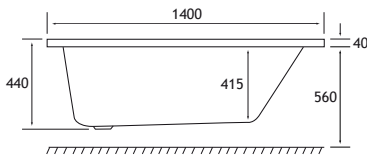

SINGLE ENDED, TWIN GRIP Rockall

1400 x 700 SE TG Grips Sold Separately Page 97

1400 x 700 x 440mm

180 Litres

DESCRIPTION	CODE	£ EX VAT	£ INC VAT
1400 x 700 TG Rockall - 5mm	42.0131	290.00	348.00
1400 x 700 TG Rockall - Beauforté	42.1131	530.00	636.00
PANELS			
1500 x 560 Front Panel*	42.5017	114.00	136.80
700 x 560 End Panel	42.5024	69.00	82.80
1500 x 560 Front Panel - Beauforté*	42.6017	192.00	230.40
700 x 560 End Panel - Beauforté	42.6024	114.00	136.80
1810 x 810 L Shape Flat Panel - Beauforté	42.6035	367.00	440.40

*Panel requires cutting down.

SHOWER

440 DEPTH

HEAD REST

ULTRA STRONG