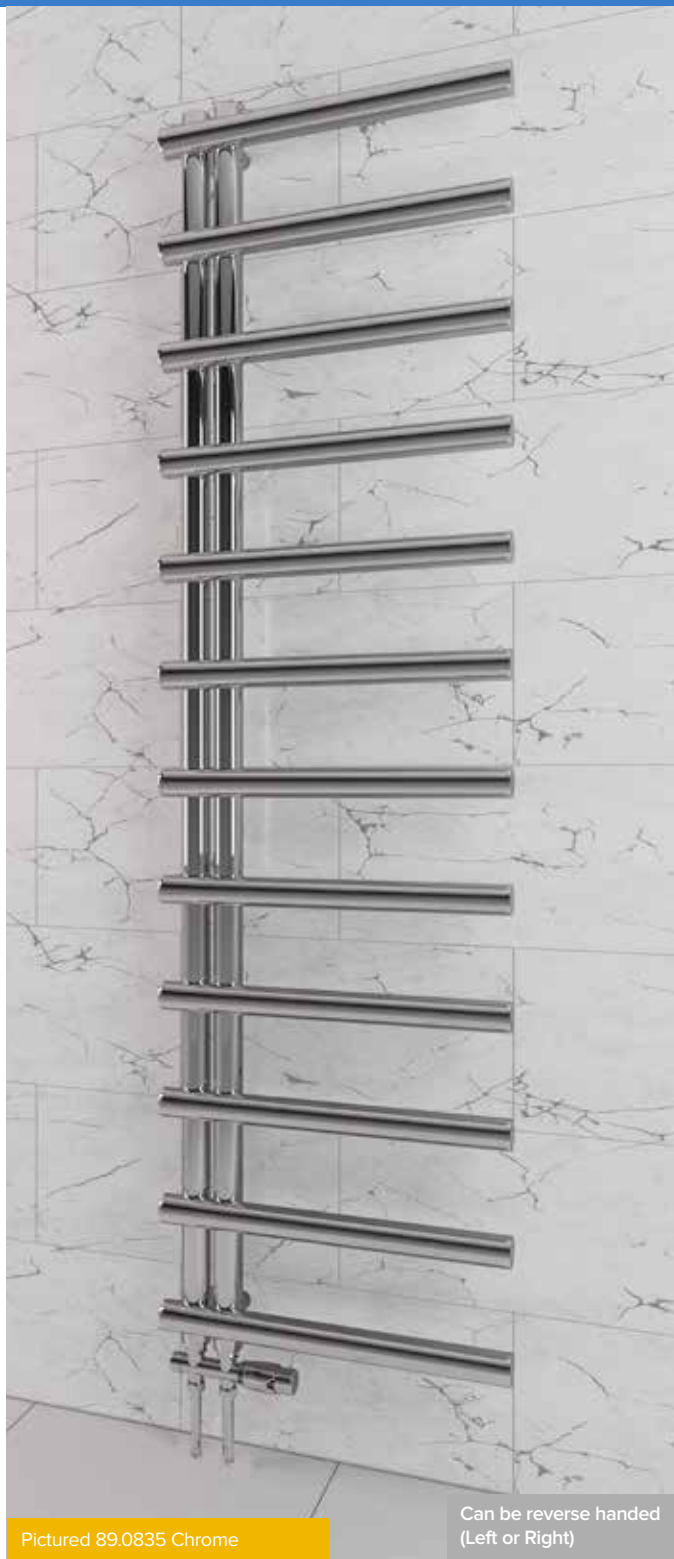

Warranty

5

Year

Diameter (Ø)

42

MM Bars

Heating

Pictured 89.0809 Matt White