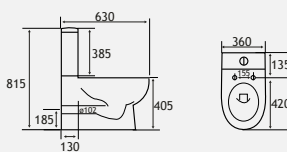

- Comfort Height
- Soft Close Seat
- Eco Vortex Flush

Description	Code	£ Ex VAT	£ Inc VAT
Osterley Comfort Height BTW CC Eco Vortex Pan	26.0272	221.00	265.20
Osterley Cistern inc Fittings	26.0260	78.00	93.60
Osterley Soft Close Seat	26.0288	54.00	64.80