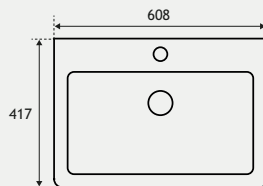

60 CM UNIT BASIN