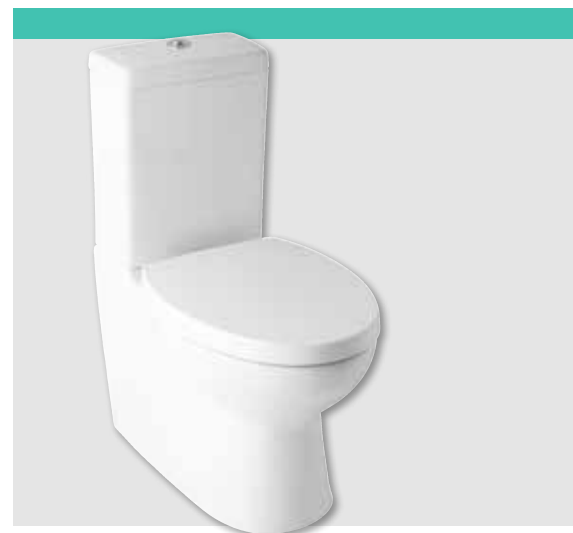

Crowthorne Range

Crowthorne Range

Soft Close Seat 

CROWTHORNE

A fusion of a modern shaped basin and a more traditional pan to add flair to any bathroom.

FEATURES

- Soft close seat unclips for cleaning
- Semi recessed basin to match