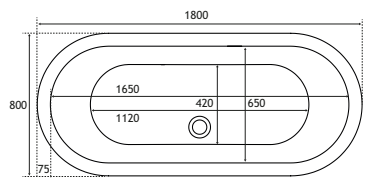

1800 x 800 FS

1800 x 800 x 410mm

231 Litres

DESCRIPTION	CODE	£ EX VAT	£ INC VAT
1800 x 800 Humber - 4mm	42.0161	994.00	1192.80

About: Model comes complete with removeable side panel. Waste & overflow not included.

- 410 DEPTH
- HEAD REST
- 4MM BEAUFORT