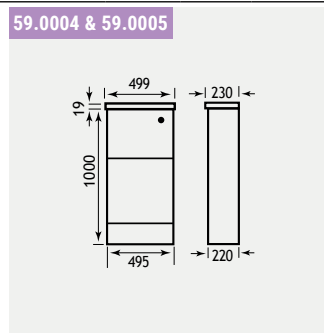

FEATURES - CAST MARBLE TOPS

- Made of 75% natural marble stone
- Repairable if chipped
- Seamless surface, easy to maintain