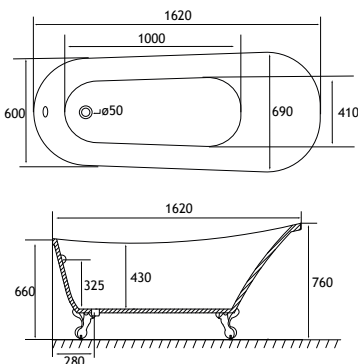

1620 x 690 FS

1620 x 690 x 760mm

165 Litres

DESCRIPTION	CODE	£ EX VAT	£ INC VAT
1620 x 690 Richmond Freestanding Bath - Gloss White	33.0019	564.00	676.80
1620 x 690 Richmond Freestanding Bath - Matt Blue & White	33.0018	589.00	706.80

BATH WASTES

Roll Top Bath Waste Pack - Chrome	98.0004	253.00	303.60
Exposed Bath Pop Up Waste - Chrome	98.0005	130.00	156.00

430 DEPTH

HEAD REST

BEAUFORT