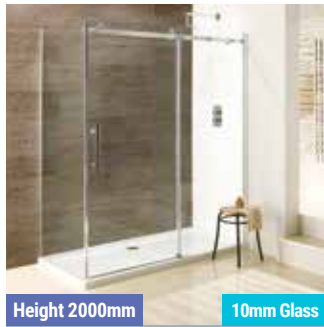

Height 1850mm 6mm Glass

Volente Frameless P430
700/760/800/900/1000mm

Height 1850mm 6mm Glass

Volente Double Hinge Door P448
800x800mm
900x760/800/900mm
1000x760/800/900/1000mm
1200x800/900mm

Height 1850mm 6mm Glass

Volente Curved Corner P438
1200 x 800mm

Height 1850mm 5mm Glass

Vulcan Hinge P450
700/760/800/900/1000mm

Shower Enclosures

Sliding Door Enclosures

Height 1850mm 6mm Glass
Volente Double Sliding Door P357-358
 1200, 1400, 1500, 1600, 1700, 1800, 2000mm

Height 2000mm 6mm Glass
Vantage 2000 P398
 1000, 1100, 1200, 1400, 1600, 1650, 1700mm

Height 1850mm 6mm Glass
Vantage P382
 1000, 1100, 1200, 1400, 1600, 1650, 1700mm

Height 1950mm 8mm Glass
Corniche P404
 1000, 1100, 1200, 1400, 1600, 1700mm

Height 1850mm 6mm Glass
Volente/Frosted Sliding Door P432-433
 1000, 1100, 1200, 1300, 1400, 1500, 1600, 1700, 1800, 2000mm

Height 1850mm 5mm Glass
Vulcan P451
 1000, 1100, 1200, 1300, 1400, 1500, 1600, 1700mm