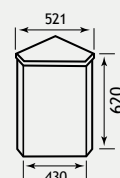

Corner mirror cupboard 1.000