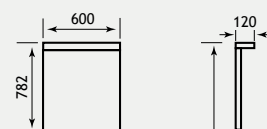

1.272 / 1.271

*NB Mirror and cornice height does not include plastic shroud