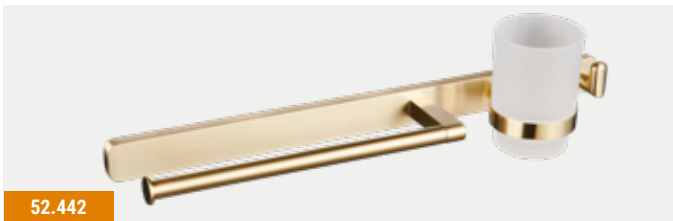

Asti Range

ASTI ACCESSORIES - BRUSHED BRASS & MATT WHITE

52.442