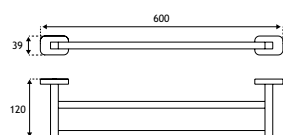

52.415
52.435