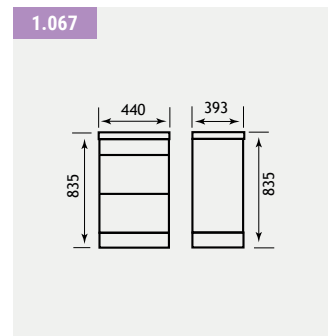

Oslo 44 - Door/Drawer Unit Range

The Oslo 44 Unit is both stylish and practical. Soft close systems on doors giving full access to all contents in one smooth action.

The Oslo 44 Unit is both stylish and practical. Soft close systems on drawers giving full access to all contents in one smooth action.

Oslo 44 White Two Door Unit			
Description	Code	£ Ex VAT	£ Inc VAT
Oslo 44cm door base unit	1.065	290.00	348.00
Contempo handle 128mm (each)	3076	20.00	24.00
Status 440 cast top*	51.023	216.00	259.20
Oslo 30cm tall cupboard, 2 door	1.294	404.00	484.80

Oslo 44 White Two Drawer Unit			
Description	Code	£ Ex VAT	£ Inc VAT
Oslo 44cm drawer base unit	1.067	542.00	650.40
Contempo handle 128mm (each)	3076	20.00	24.00
Status 440 cast top	51.023	216.00	259.20
Oslo 30cm tall cupboard, 2 door	1.294	404.00	484.80

Oslo 44 WC			
Description	Code	£ Ex VAT	£ Inc VAT
Oslo WC unit only	1.287	326.00	391.20
Oslo WC unit lid	1.075	63.00	75.60
Oslo WC unit plinth	1.288	18.00	21.60

Extras			
Description	Code	£ Ex VAT	£ Inc VAT
Trap for external overflow kit	7.0015	24.00	28.80
Flip Top Basin Waste - Unslotted	25.0005	19.00	22.80

FEATURES UNIT

- Soft close system on doors

FEATURES UNIT

- Soft close system on drawers