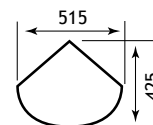

Courchevel Corner Basins Type 55			
Description	Code	£ Ex VAT	£ Inc VAT
Type 55 Corner Basin 2TH	27.0941	44.00	52.80
Loire Pedestal	75.0004	41.00	49.20