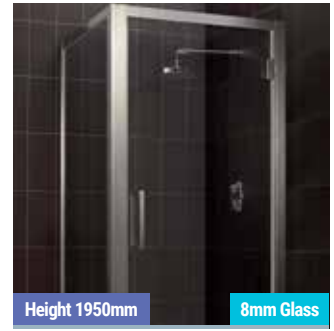

Height 1950mm 8mm Glass

Height 1950mm 8mm Glass

Corniche 2000 P482-484
700, 760, 800,
900, 1000mm