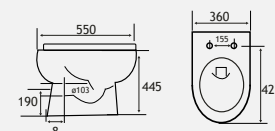

Description	Code	£ Ex VAT	£ Inc VAT
Osterley Comfort Height Eco Vortex BTW Pan	26.0269	185.00	222.00
Osterley Cistern inc Fittings	26.0260	78.00	93.60
Osterley Soft Close Seat	26.0288	54.00	64.80