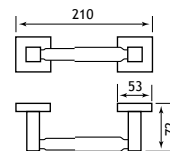

Rimini

Rimini Solid Brass				
Description	Dimensions width x projection	Code	£ Ex VAT	£ Inc VAT
Robe Hook	52 x 55	52.101	21.00	25.20
Tumbler Holder	67 x 118	52.102	28.00	33.60
Glass Soap Dispenser	72 x 130	52.104	47.00	56.40
Toilet Roll Holder	141 x 51	52.106	24.00	28.80
Spindle Toilet Roll Holder	207 x 72	52.107	40.00	48.00
Glass Brush Holder	115 x 155	52.112	40.00	48.00
Metal Brush Holder**	93 x 107	52.113	96.00	115.20
Soap Dish	110 x 141	52.103	28.00	33.60
Metal Soap Dispenser	52 x 100	52.105	63.00	75.60
Double Split Towel Rail*	52 x 420	52.111	39.00	46.80
Double Towel Rail	643 x 129	52.110	93.00	111.60
Single Towel Rail	640 x 71	52.109	52.00	62.40
Glass Shelf with Barrier	600 x 125	52.108	47.00	56.40
Metal Towel Ring	165 x 162 x 50	52.114	39.00	46.80
Wiper	258 x 55	52.115	52.00	62.40
Covered Toilet Roll Holder	142 x 50	52.116	47.00	56.40

*Each rail moves independently. **Can be floor standing or wall hanging. If wall hanging projection increases to 106mm. Width measurements are to the outside face of each unit i.e. to the end of the brackets where applicable.

FEATURES

- Made of solid brass
- Meticulously polished to produce mirror-like finish
- Bright chrome finish

Can be freestanding or wall mounted

52.107