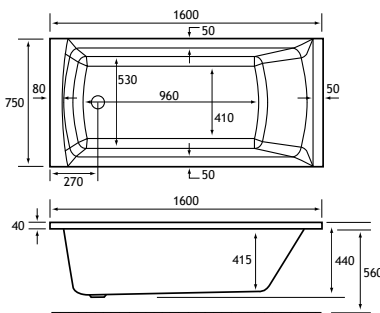

1600 x 750 SE

1600 x 750 x 440mm

229 Litres

DESCRIPTION	CODE	£ EX VAT	£ INC VAT
1600 x 750 Rockall - 5mm	42.0085	351.00	421.20
1600 x 750 Rockall - Beauforté	42.1085	621.00	745.20
PANELS			
1600 x 560 Front Panel	42.5016	114.00	136.80
750x560 End Panel	42.5023	69.00	82.80
1600 x 560 Front Panel - Beauforté	42.6016	192.00	230.40
750 x 560 End Panel - Beauforté	42.6023	114.00	136.80
1810 x 810 L Shape Flat Panel - Beauforté	42.6035	367.00	440.40

SHOWER

440 DEPTH

HEAD REST

ULTRA STRONG