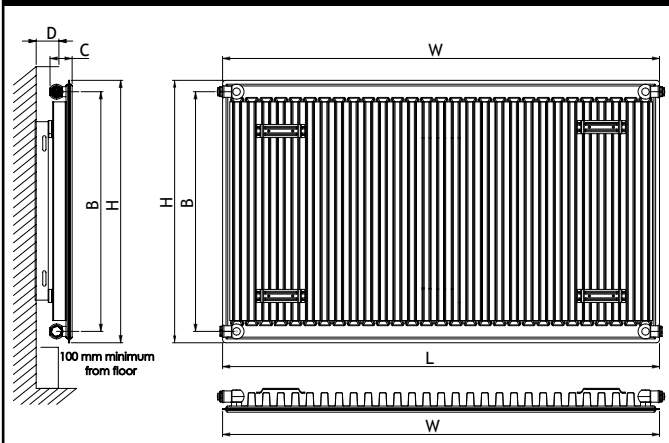

Technical Information

Type 11 - Technical Drawing

Height H (mm.)	Horizontal Tappings L (mm.)	Vertical Tappings B (mm.)	Radiator Depth C (mm.)	Tappings from Wall D (mm.)
300	W	245	50	38 / 50
400	W	345	50	38 / 50
500	W	445	50	38 / 50
600	W	545	50	38 / 50

* Radiators have 4 tappings in total.