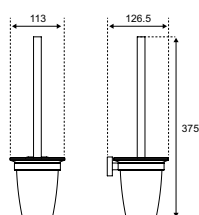

Asti Range

ASTI ACCESSORIES - CHROME & MATT BLACK

Asti Accessories					
Description	Colour	Dimensions width x projection	Code	£ Ex VAT	£ Inc VAT
Asti Soap Dispenser	Chrome	72 x 105	52.411	49.00	58.80
Asti Soap Dispenser	Matt Black	72 x 105	52.431	51.00	61.20
Asti Toilet Brush Holder	Chrome	113 x 127	52.412	41.00	49.20
Asti Toilet Brush Holder	Matt Black	113 x 127	52.432	44.00	52.80
Asti Glass Shelf	Chrome	600 x 128	52.413	38.00	45.60
Asti Glass Shelf	Matt Black	600 x 128	52.433	40.00	48.00
Asti Towel Rail	Chrome	600 x 70	52.414	50.00	60.00
Asti Towel Rail	Matt Black	600 x 70	52.434	54.00	64.80
Asti Double Towel Rail	Chrome	600 x 120	52.415	79.00	94.80
Asti Double Towel Rail	Matt Black	600 x 120	52.435	83.00	99.60
Asti Double Split Rail	Chrome	407 x 47	52.416	49.00	58.80
Asti Double Split Rail	Matt Black	407 x 47	52.436	51.00	61.20
Asti Towel shelf	Chrome	572 x 220	52.417	197.00	236.40
Asti Towel shelf	Matt Black	572 x 220	52.437	208.00	249.60
Asti Triple robe Hook	Chrome	174 x 42	52.418	38.00	45.60
Asti Triple robe Hook	Matt Black	174 x 42	52.438	40.00	48.00

Width & projection measurements all in millimetres.

FEATURES

- Modern, minimalist design
- Made of solid brass
- Meticulously polished to produce mirror-like finish
- Bright chrome finish

52.412
52.432