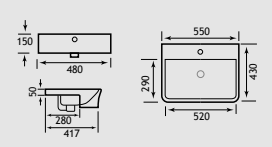

BIJOU 550 SEMI RECESSED 1TH BASIN

26.0076

Description	Code	£ Ex VAT	£ Inc VAT
Bijou Semi Recessed basin	26.0076	125.00	150.00