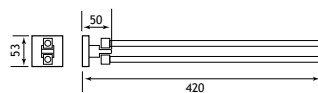

RIMINI SOLID BRASS ACCESSORIES

Can be freestanding or wall mounted

Each rail moves independently

52.111