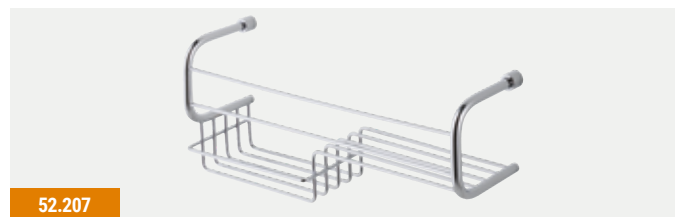

52.213

52.210