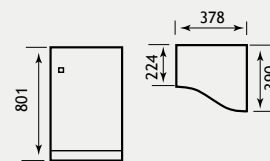

1.285/51.046