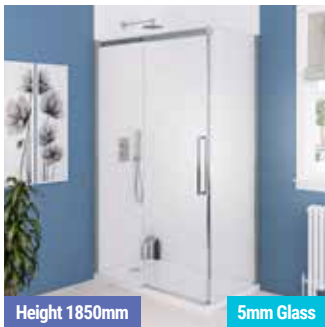

Height 1850mm 5mm Glass
Corniche 2000 - Chrome P492
1000, 1100, 1200, 1300, 1400, 1500, 1600, 1700mm