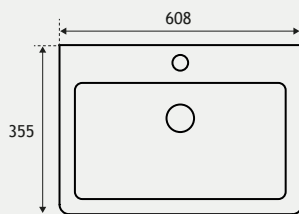

60 CM UNIT BASIN

NEW! Cavone II 60cm Ceramic Basin

Description	Colour	Code	£ Ex VAT	£ Inc VAT
60cm Cavone II Basin - Ceramic	White	37.1015	116.00	139.20