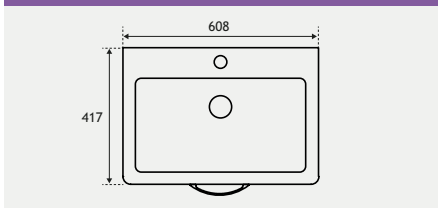

60 CM UNIT BASIN