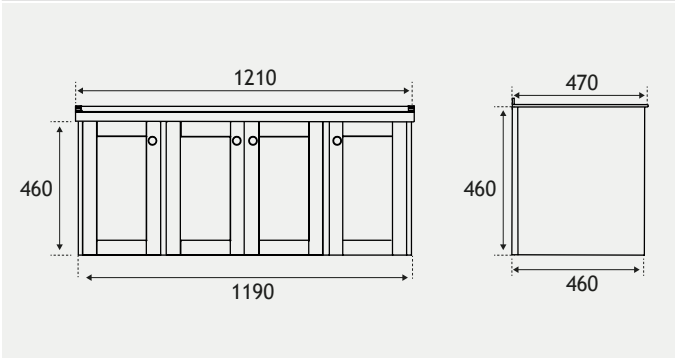

Hardwick Range

HARDWICK SQUARE UNIT WALL HUNG

90 CM UNIT

NEW

NEW

Chrome handles supplied as standard

NEW! Hardwick 90cm Square Wall Hung Unit

Description	Colour	Code	£ Ex VAT	£ Inc VAT
Hardwick 90cm Wall Hung Unit	Matt White	36.2059	309.00	370.80
Hardwick 90cm Wall Hung Unit	Matt Anthracite	36.2061	309.00	370.80

90 CM UNIT BASIN

NEW! Hardwick 90cm Square Unit Basin

Description	Colour	Code	£ Ex VAT	£ Inc VAT
Hardwick Square 90cm Basin	White Quartz	36.2043	242.00	290.40
Hardwick Square 90cm Basin	White Polymarble	36.2042	181.00	217.20
Hardwick Square 90cm Basin	White Ceramic	37.2044	181.00	217.20

HARDWICK SQUARE UNIT WALL HUNG

120 CM UNIT

NEW

NEW

Chrome handles supplied as standard

NEW! Hardwick 120cm Square Single Bowl Wall Hung Unit

Description	Colour	Code	£ Ex VAT	£ Inc VAT
Hardwick 120cm Wall Hung Unit	Matt White	36.2062	425.00	510.00
Hardwick 120cm Wall Hung Unit	Matt Anthracite	36.2063	425.00	510.00

120 CM UNIT BASIN

NEW! Hardwick 120cm Square Single Bowl Basin

Description	Colour	Code	£ Ex VAT	£ Inc VAT
Hardwick Square 120cm Basin	White Quartz	36.2048	299.00	358.80
Hardwick Square 120cm Basin	White Polymarble	36.2047	272.00	326.40
Hardwick Square 120cm Basin	White Ceramic	37.2049	272.00	326.40