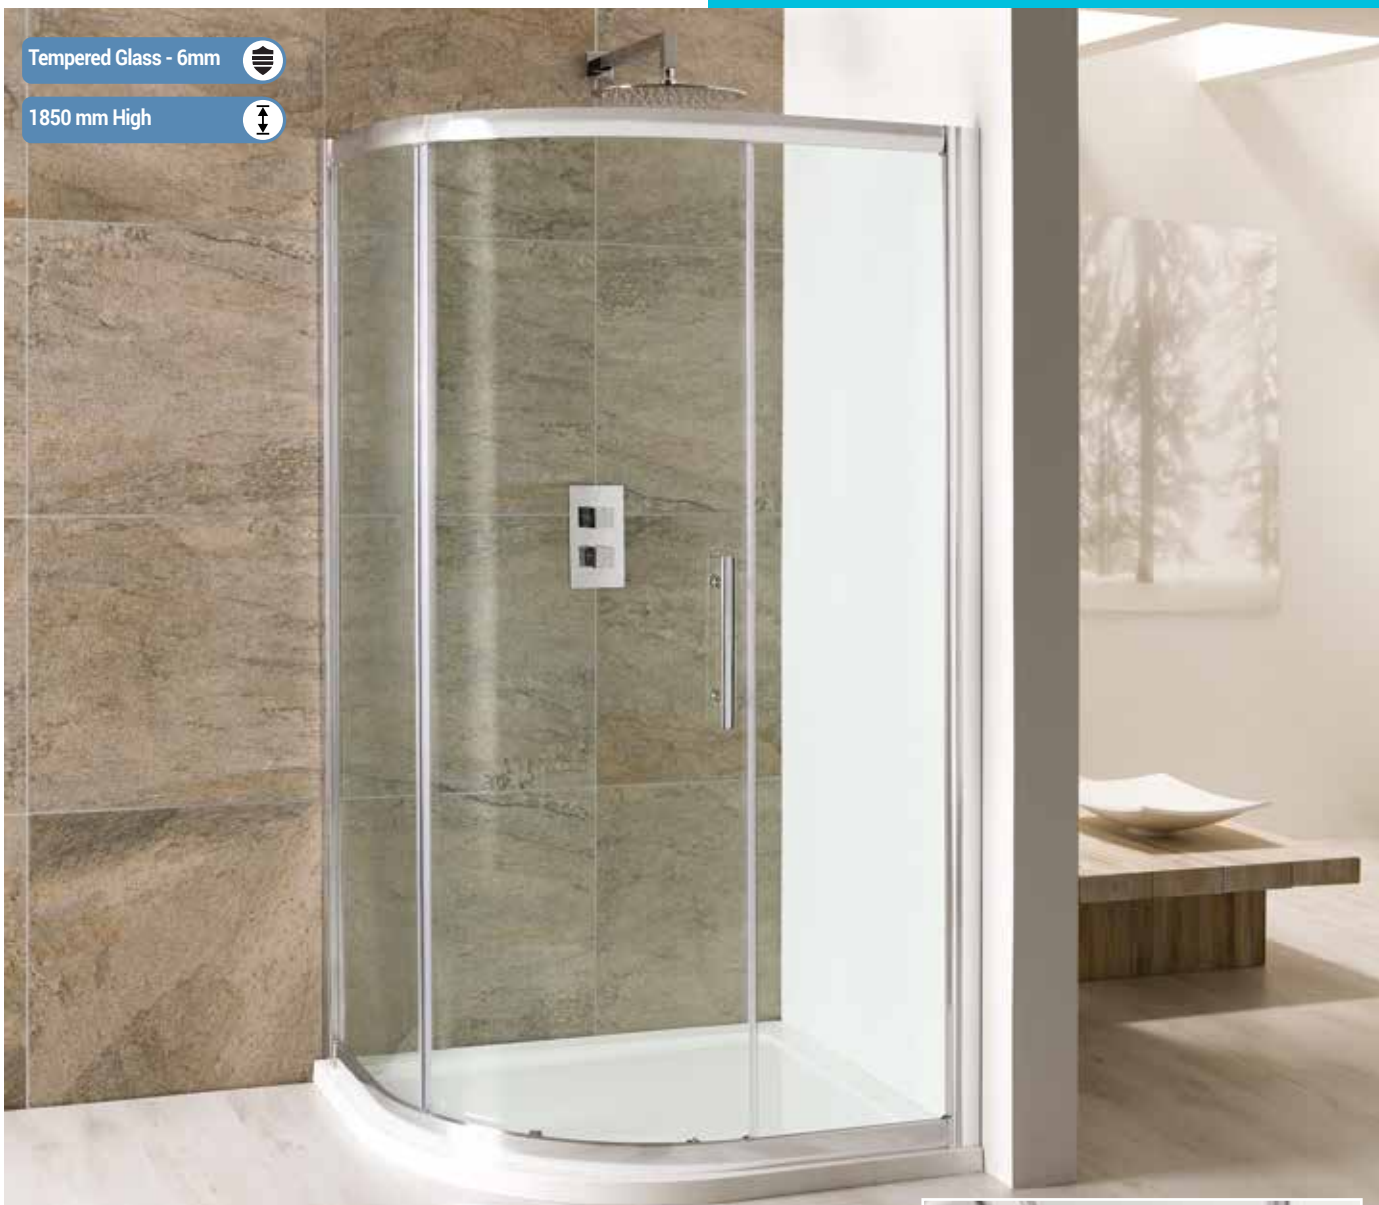

VOLENTE SINGLE DOOR OFFSET QUAD

Tempered Glass - 6mm

1850 mm High

● Door handle - position when closed. Only available opening as shown. Position of large panel may vary depending on size of enclosure. Enclosure can be fitted on left or right handed tray.