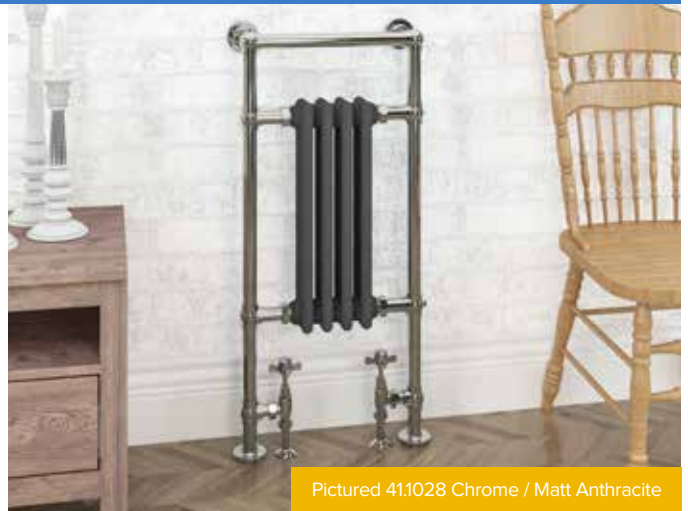

Radiator valves sold separately

Traditional Range

AVON

For element types see pages 828-840.

Pictured 41.1006 Chrome / Gloss White

Pictured 41.1028 Chrome / Matt Anthracite

Pictured 41.1026 Chrome / Matt Black