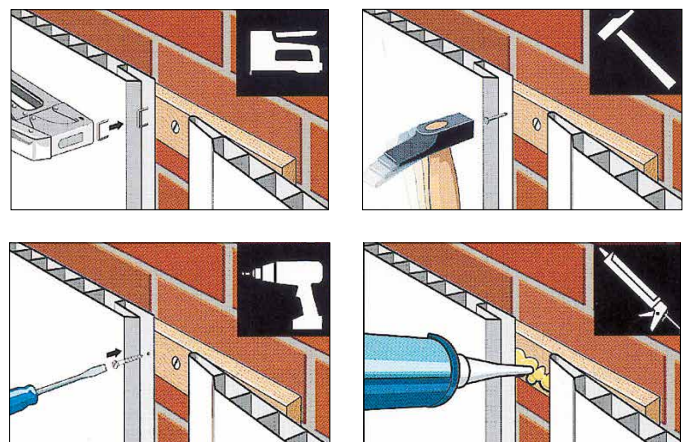

Fix Directly Onto Batten

Assembly Instructions

There are two ways to assemble the tongue and groove wall panels. Either glue or fix directly on to the wall if the surface is relatively even and dry. Use 'Wetwall Adhesive' or fix on to a wooden frame. Fixing to timber battens is easy: a staple gun, hammer and nails, screws or 'Wetwall Adhesive' can be used.

To make the wooden frame, strap the wall with wooden battens approx. every 50cm according to the direction of your panel assembly. To install the panels vertically, lath the wall horizontally and vice versa. If the panels are to be placed diagonally, the wall may be lathed either horizontally or vertically.

Start with installing the preferred PVC profiles on the sides (start at edge trim, or inside corner).

Nail, staple, screw or glue the first panel to the wooden battens. Silicone seal all ends, joints and profiles in a wet area such as a shower or around a bath with Wetwall sealant.

Insert the next panel (side with tongue) into the groove of the previous panel. Nail, staple, screw or glue the panel along the tongue on the opposite side. Proceed in a similar manner for the fixing of all panels.

SEALING: To seal the joint between two panels we recommend using 'Wetwall Silicone Sealant' when sealing in wet areas, in the shower or around the bath.

CUTTING: We recommend when using a precision handsaw, cutting the panel with the decorative side upwards. When using an electric saw cut panel with decorative side downwards.

Benefits Of Using Wetroom Adhesives, Sealants And Cleaners

Wetroom Sealant is of the highest quality silicone. It is a fast curing, low modulus, neutral, fungicidal silicone sealant, developed for use with Wetroom panelling, and for general sanitary use.

- Wetroom Sealant forms a strong secure bond even between two non-porous surfaces.
- Wetroom Sealant has a high degree of elasticity, which ensures that the bond remains firm during the natural expansion and contraction of the panelling.
- Wetroom Sealant is designed for high pressure and pumped shower systems.

It is required the only Wetroom's own brand of adhesive sealant and cleaner are used.

Abrasive cleaners and bleaches must not be used on Wetroom panelling.