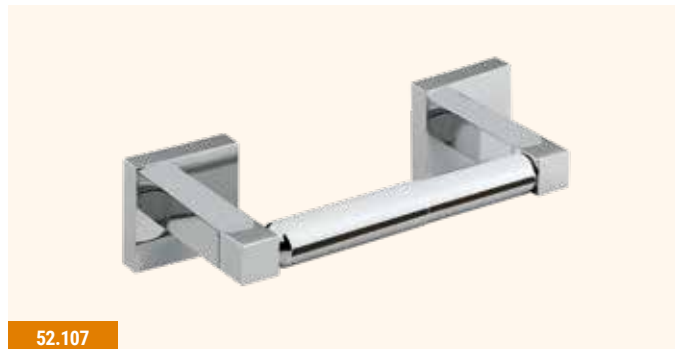

52.106

52.114