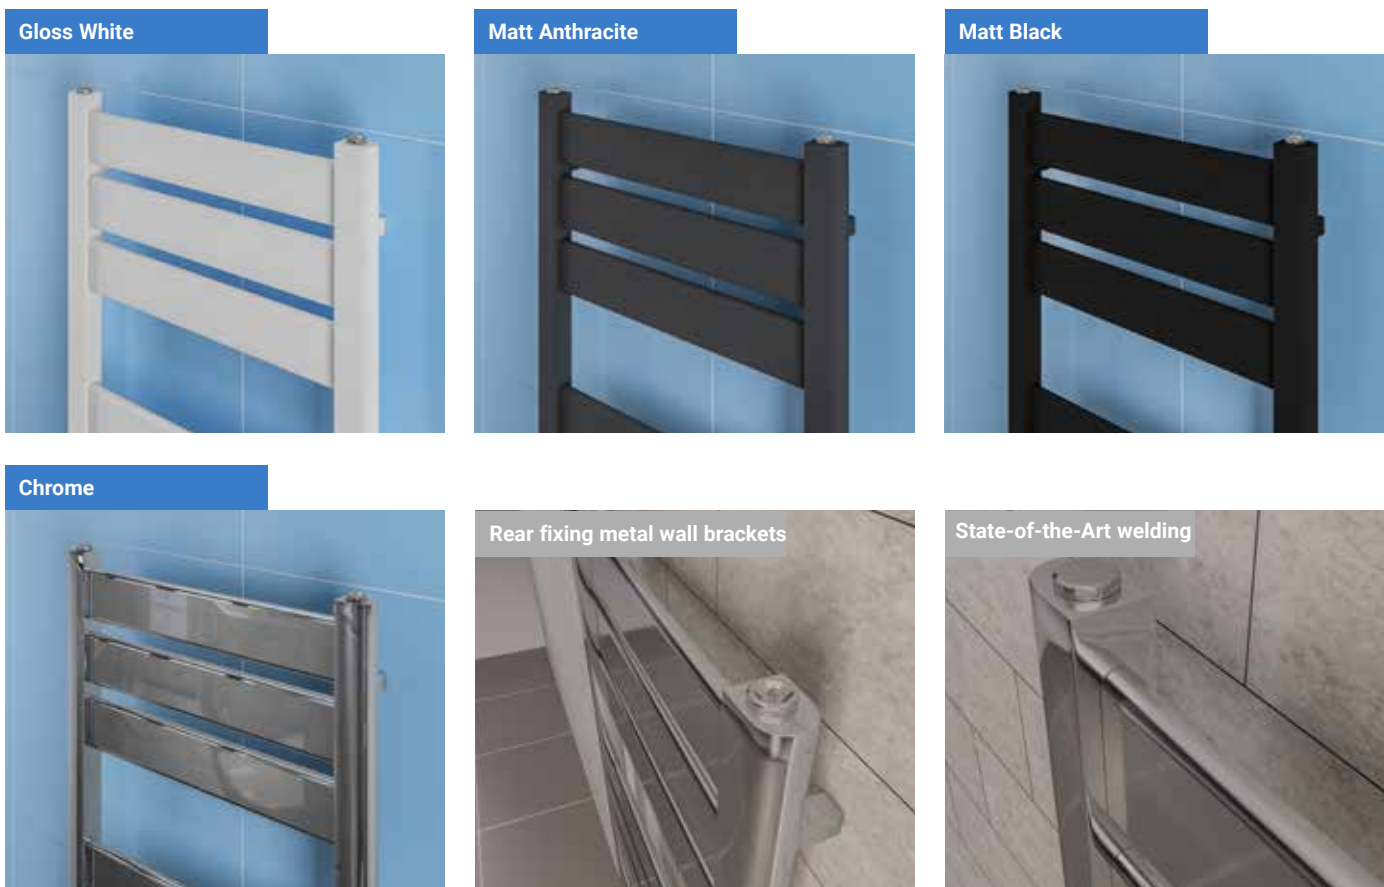

Santerio Towel Rail - Chrome

Size H x W	Watts	BTU	Element Output	Element Type	Code	£ Ex VAT	£ Inc VAT
800 x 500mm	249	850	150W	A, A+, D, E, F, G	89.1322	308.00	369.60
800 x 600mm	289	987	150W	A, A+, D, E, F, G	89.1323	360.00	432.00
1200 x 500mm	373	1273	150W	A, A+, D, E, F, G	89.1324	373.00	447.60
1200 x 600mm	434	1481	150W	A, A+, D, E, F, G	89.1325	437.00	524.40
1800 x 500mm	551	1881	300W	A, A+, D, E, F, G	89.1326	505.00	606.00
1800 x 600mm	641	2188	300W	A, A+, D, E, F, G	89.1327	592.00	710.40

TECHNICAL INFORMATION

All measurements in Height by Width. Heat output based on $\Delta T60^{\circ}C$. Radiators that are electric only are restricted to the heat output of the elements. Element size can be increased to full capacity of rail if using element type D, E, F or G. (Type F & G Elements suitable for all electric only) For element types see pages 828-840. For matching valves see pages 841-849. For indirect heating systems only. Tappings are approx. 45mm less than the width of the rail and approx. 80mm off the wall. Price includes radiator and wall fixing sets, valves extra.

Radiator Valves
Page 841-849

D Shape Vent Caps
Page 853