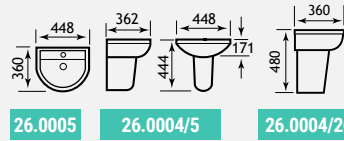

Dura			
Description	Code	£ Ex VAT	£ Inc VAT
Dura semi pedestal inc fixings	26.0004	50.00	60.00
Dura basin 450mm 1th inc fixings	26.0005	62.00	74.40
Dura basin 450mm 2TH inc Fixings	26.0026	68.00	81.60

26.0026