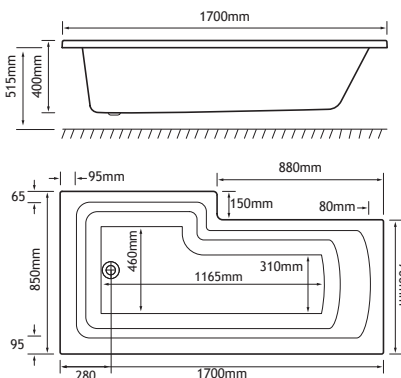

1700 x 850 RH