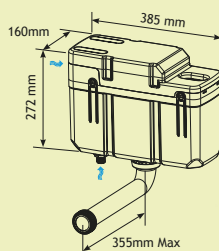

Jollytronic & Concealed Cisterns

Jollytronic

Water Saving Tech

ELECTRONIC ECO FLUSH

The new, hygienic, no touch flushing system with water saving Eco-Stop flushing technology, allows the user to control how much water is needed to clear the toilet.

BUILT IN SENSOR

This system flushes for as long as the sensor is covered which allows the user to flush the toilet for just the right length of time needed to clear.

15,000 FLUSHING CYCLES PER BATTERY

It is a battery operated system giving a typical 15,000 flushing cycles before battery replacement is needed. It also has a manual over-ride in the unlikely event of battery failure.

Jollytronic Eco Flush

Description	Code	£ Ex VAT	£ Inc VAT
Jollytronic universal bottom entry cistern fitting	7.0000	135.00	162.00

For ceramic cisterns only

Code: 7.0000
(For ceramic cisterns only)

COMPACT COMFORT HEIGHT CONCEALED CISTERN

This concealed cistern is designed for use with both standard & comfort height back to wall pans installed in furniture with a minimum height of 820mm.

FEATURES

- 6/4 litre dual flush. Can be reduced to 4/2.6 litre
- Bottom & side entry inlet available
- Water connection can be made left or right
- 1/2" inlet connection
- WRAS approved Air Gap inlet valve
- WRAS approved flush valve
- PSE insulation available
- Front & top access for maintenance
- Height & depth adjustable flush pipe

Compact Comfort Height Concealed Cistern

Description	Code	£ Ex VAT	£ Inc VAT
NEW Compact Comfort Height Concealed Cistern	53.004	83.00	99.60

Water Saving Tech

NEW