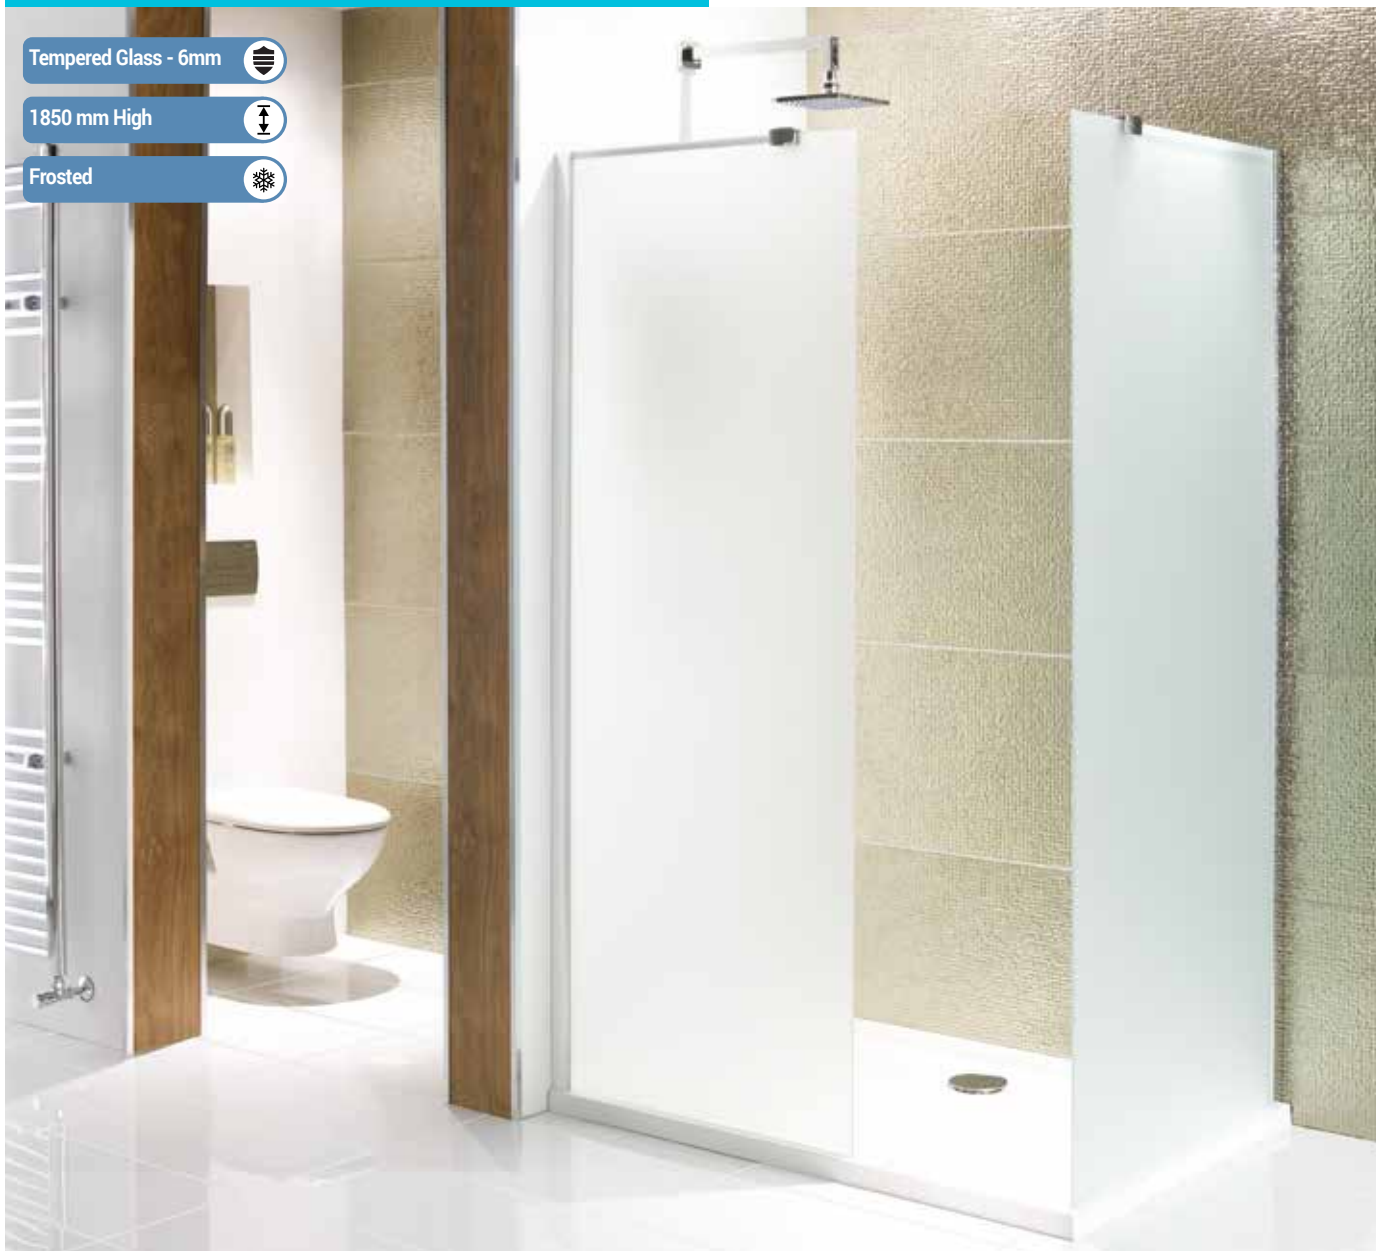

Volente Walk-In

VOLENTE WALK-IN - FROSTED GLASS

Tempered Glass - 6mm

1850 mm High

Frosted

PANELS

Volente Walk-In - Frosted Glass

Size	Adjustment	Code	£ Ex VAT	£ Inc VAT
500mm front panel	472-490mm	58.036	291.00	349.20
700mm front panel	672-690mm	58.033	321.00	385.20
760mm front panel	732-750mm	58.034	330.00	396.00
800mm front panel	772-790mm	58.035	340.00	408.00
900mm front panel	872-890mm	58.030	356.00	427.20
1000mm front panel	972-990mm	58.031	380.00	456.00
1200mm front panel	1172-1190mm	58.032	431.00	517.20

All panels come with one support bar.

EXTRAS

End Panels - Frosted Glass

Size	Adjustment	Code	£ Ex VAT	£ Inc VAT
300mm end panel	272-290mm	58.029	264.00	316.80
500mm end panel	472-490mm	58.036	291.00	349.20
700mm end panel	672-690mm	58.033	321.00	385.20
760mm end panel	732-750mm	58.034	330.00	396.00
800mm end panel	772-790mm	58.035	340.00	408.00
900mm end panel	872-890mm	58.030	356.00	427.20

All panels come with one support bar.

Luxurious, easy to clean, contemporary framed enclosure in 6mm tempered safety glass, height 1850mm.

FEATURES

- 10 Year manufacturer's guarantee*
- Easy clean glass
- 6mm Tempered safety glass
- Frosted glass - also available in clear glass
- *With conditions