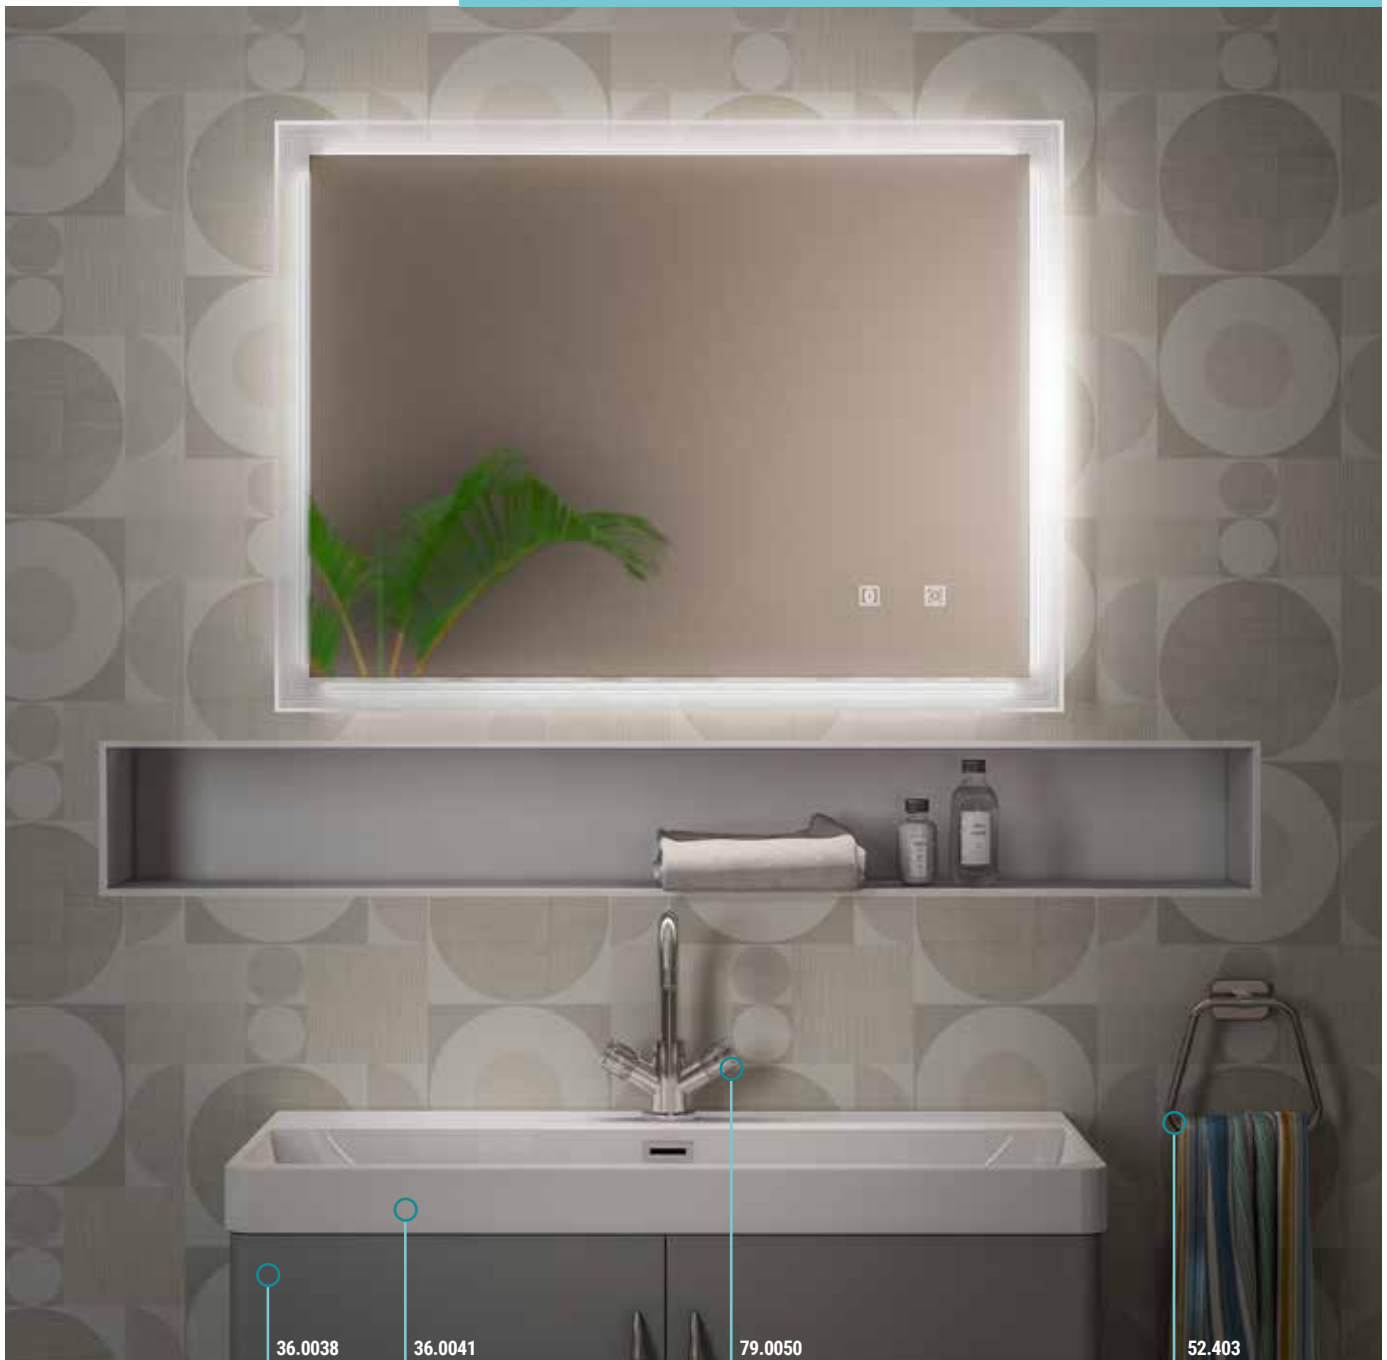

Features

- LED lights
- Aluminium frame
- On/off touch sensor switch
- Demister

Landscape or Portrait fitting

LED Mirrors

LEVEN

36.0038

36.0041

79.0050

52.403

Features

- On/off touch sensor switch
- LED lights
- Demister pad
- Bluetooth enabled

Link up your phone, tablet or computer via Bluetooth to play music through the Leven mirror

| Leven | | | |
|----------------------------------|---------|----------|---------------|
| Description (width x height) | Code | £ Ex VAT | £ Inc VAT |
| Leven 600 x 600 Bluetooth mirror | 56.1081 | 387.00 | 464.40 |
| Leven 700 x 600 Bluetooth mirror | 56.1082 | 399.00 | 478.80 |
| Leven 800 x 600 Bluetooth mirror | 56.1083 | 416.00 | 499.20 |