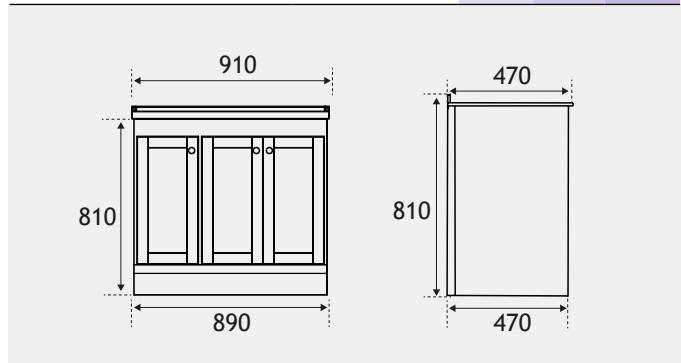

NEW

NEW

Chrome handles supplied as standard

NEW! Hardwick 90cm Square Unit

| Description | Colour | Code | £ Ex VAT | £ Inc VAT |
|--------------------|-----------------|---------|----------|-----------|
| Hardwick 90cm Unit | Matt White | 36.2039 | 431.00 | 517.20 |
| Hardwick 90cm Unit | Matt Anthracite | 36.2041 | 431.00 | 517.20 |