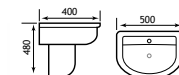

26.0066/26.0065

Northall/Farrington 550mm 1TH Basin

Description	Code	£ Ex VAT	£ Inc VAT
Farrington/Northall 550mm 1TH basin	26.0062	102.00	122.40
Farrington/Northall Semi ped	26.0065	62.00	74.40