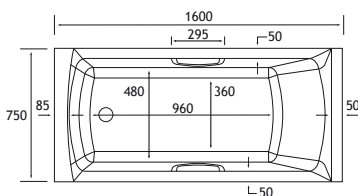

1600 x 750 SE TG Grips Sold Separately Page 97

1600 x 750 x 440mm

229 Litres

DESCRIPTION	CODE	£ EX VAT	£ INC VAT
1600 x 750 TG Rockall - 5mm	42.0125	360.00	432.00
1600 x 750 TG Rockall - Beauforté	42.1125	632.00	758.40
PANELS			
1600 x 560 Front Panel	42.5016	114.00	136.80
750 x 560 End Panel	42.5023	69.00	82.80
1600 x 560 Front Panel - Beauforté	42.6016	192.00	230.40
750 x 560 End Panel - Beauforté	42.6023	114.00	136.80
1810 x 810 L Shape Flat Panel - Beauforté	42.6035	367.00	440.40

SHOWER

440 DEPTH

HEAD REST

ULTRA STRONG