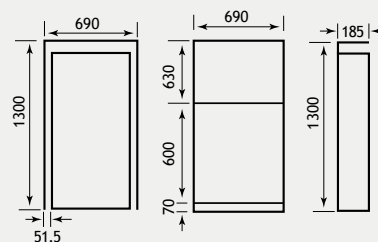

FEATURES - CAST MARBLE TOPS

- Made of 75% natural marble stone
- Repairable if chipped
- Seamless surface, easy to maintain

1.290 & 1.289