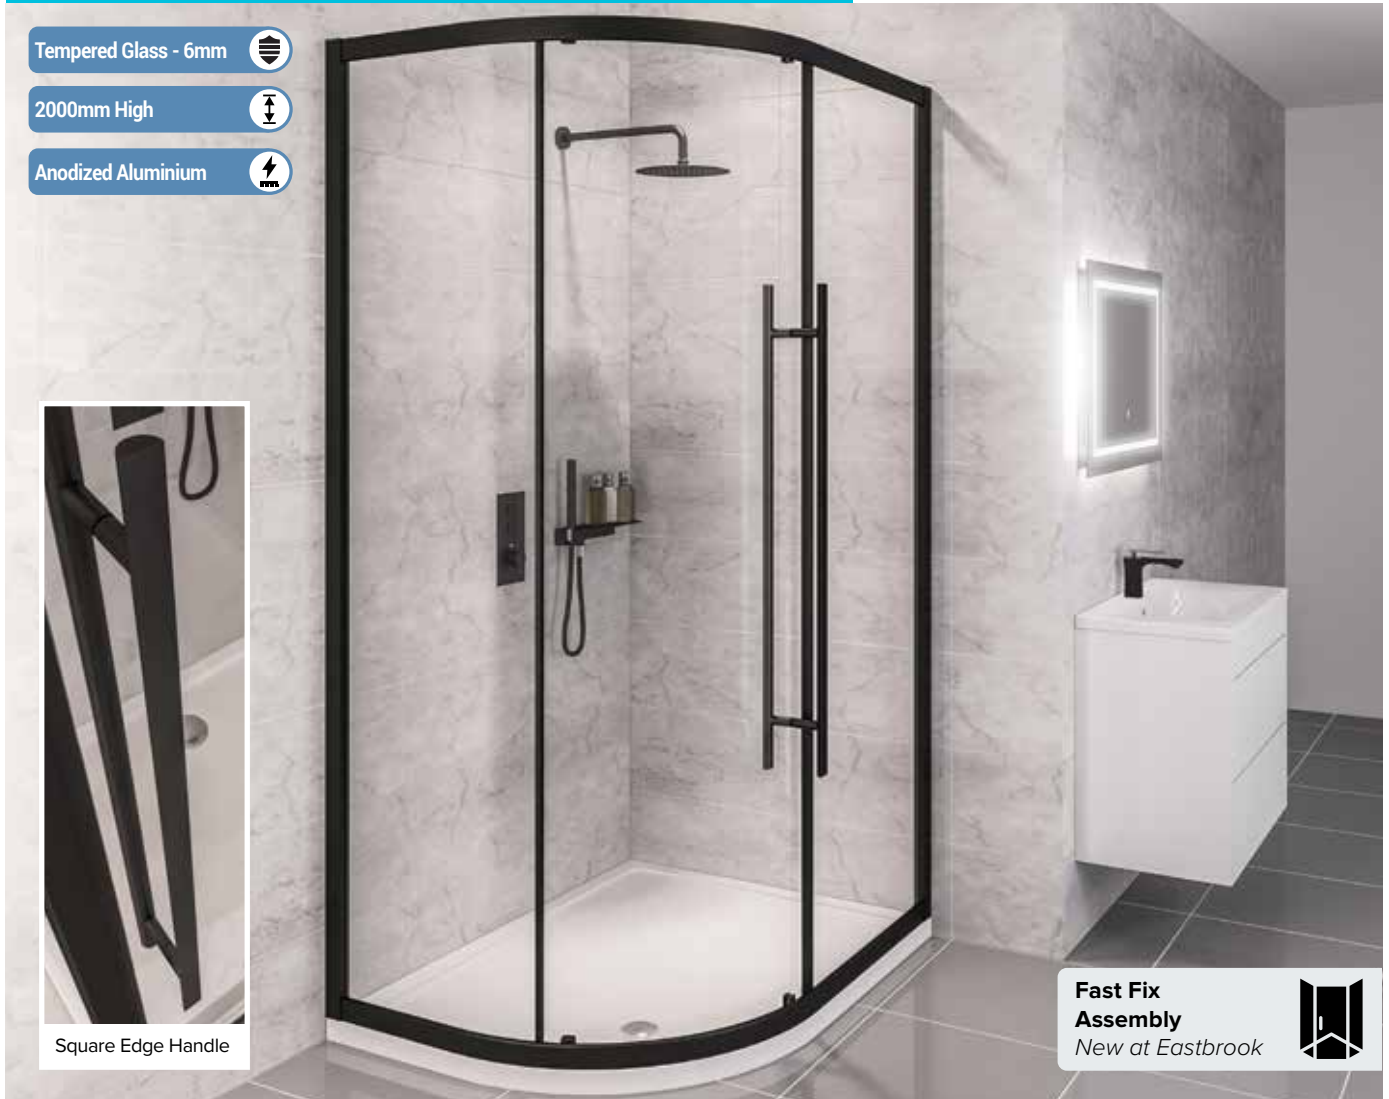

Vantage 2000

VANTAGE 2000 OFFSET QUADRANT - MATT BLACK

Tempered Glass - 6mm

2000mm High

Anodized Aluminium

Square Edge Handle

Fast Fix Assembly
New at Eastbrook

DOORS

Vantage 2000 Offset Quadrant - Matt Black

Size	Adjustment	Door Opening	Code	£ Ex VAT	£ Inc VAT
900 x 760mm	860-880 x 720-740	403mm	49.0062	541.00	649.20
900 x 800mm	860-880 x 760-780	425mm	49.0064	544.00	652.80
1000 x 760mm	960-980 x 720-740	403mm	49.0066	549.00	658.80
1000 x 800mm	960-980 x 760-780	425mm	49.0068	553.00	663.60
1000 X 900mm	960-980 x 860-880	479mm	49.0070	593.00	711.60
1100 x 760mm	1060-1080 x 720-740	403mm	49.0072	624.00	748.80
1100 x 800mm	1060-1080 x 760-780	425mm	49.0074	627.00	752.40
1100 x 900mm	1060-1080 x 860-880	479mm	49.0076	671.00	805.20
1200 x 760mm	1160-1180 x 720-740	403mm	49.0078	666.00	799.20
1200 x 800mm	1160-1180 x 760-780	425mm	49.0080	636.00	763.20
1200 x 900mm	1160-1180 x 860-880	479mm	49.0082	697.00	836.40
1300 x 760mm	1260-1280 x 720-740	403mm	49.0084	708.00	849.60
1300 x 800mm	1260-1280 x 760-780	425mm	49.0086	725.00	870.00
1400 x 760mm	1360-1380 x 720-740	403mm	49.0088	750.00	900.00
1400 x 800mm	1360-1380 x 760-780	425mm	49.0090	769.00	922.80

Offset Quadrant reversible left hand or right hand.
This product requires trays with 550mm radius curve.

Vantage 2000 offset quadrant, 6mm tempered glass, 2000mm high.

FEATURES

- 10 Year manufacturer's guarantee* W/Conditions
- Easy clean glass
- Suitable for power showers
- Trays available to match
- 6mm Tempered safety glass
- Anodized Matt Black finish
- Fully concealed fixings