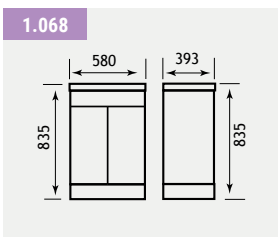

FEATURES UNIT

- Soft close system on doors