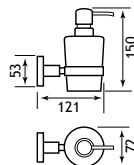

Rimini

Rimini Solid Brass				
Description	Dimensions width x projection	Code	£ Ex VAT	£ Inc VAT
Robe Hook	52 x 55	52.101	21.00	25.20
Tumbler Holder	67 x 118	52.102	28.00	33.60
Glass Soap Dispenser	72 x 130	52.104	47.00	56.40
Toilet Roll Holder	141 x 51	52.106	24.00	28.80
Spindle Toilet Roll Holder	207 x 72	52.107	40.00	48.00
Glass Brush Holder	115 x 155	52.112	40.00	48.00
Metal Brush Holder**	93 x 107	52.113	96.00	115.20
Soap Dish	110 x 141	52.103	28.00	33.60
Metal Soap Dispenser	52 x 100	52.105	63.00	75.60
Double Split Towel Rail*	52 x 420	52.111	39.00	46.80
Double Towel Rail	643 x 129	52.110	93.00	111.60
Single Towel Rail	640 x 71	52.109	52.00	62.40
Glass Shelf with Barrier	600 x 125	52.108	47.00	56.40
Metal Towel Ring	165 x 162 x 50	52.114	39.00	46.80
Wiper	258 x 55	52.115	52.00	62.40
Covered Toilet Roll Holder	142 x 50	52.116	47.00	56.40

*Each rail moves independently. **Can be floor standing or wall hanging. If wall hanging projection increases to 106mm. Width measurements are to the outside face of each unit i.e. to the end of the brackets where applicable.

FEATURES

- Made of solid brass
- Meticulously polished to produce mirror-like finish
- Bright chrome finish

Can be freestanding or wall mounted

52.104