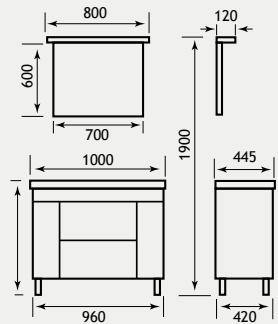

1.516

83.0020