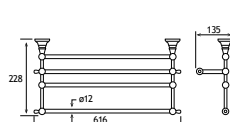

Rockingham

ROCKINGHAM SOLID BRASS ACCESSORIES

52.048