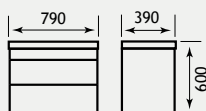

Oslo 80 Wall Hung Push Drawer Unit

Description	Code	£ Ex VAT	£ Inc VAT
Oslo 80 Wall Hung Push Drawer Unit	1.811	487.00	584.40