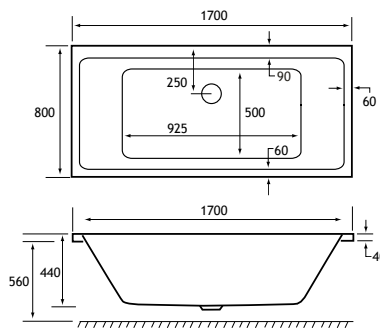

1700 x 800 DE

1700 x 800 x 440mm

228 Litres

DESCRIPTION	CODE	£ EX VAT	£ INC VAT
1700 x 800 DE Portland - 5mm	42.0033	403.00	483.60
1700 x 800 DE Portland - Beauforté	42.1033	695.00	834.00
PANELS			
1700 x 560 Front Panel	42.5013	114.00	136.80
800x560 End Panel	42.5022	69.00	82.80
1700 x 560 Front Panel - Beauforté	42.6013	192.00	230.40
800 x 560 End Panel - Beauforté	42.6022	124.00	148.80
1700 Adjustable Front Panel - Beauforté	42.6033	277.00	332.40
1810 x 810 L Shape Flat Panel - Beauforté	42.6035	367.00	440.40

HEAD REST

440 DEPTH

ULTRA STRONG