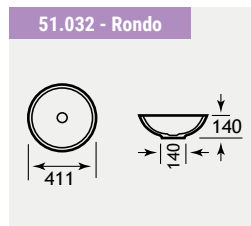

FEATURES - SIT ON BASINS

- Made of 75% natural marble stone
- Repairable if chipped
- Seamless surface, easy to maintain

Renata sit-on basin 192

For other sit-on basins see page 192

For wall mirrors and cabinets see pages 326-351