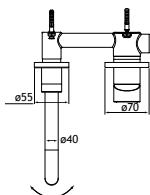

98.2008

* Plain handle included. Alternative handle options compatible with this product are available at the bottom of pages 948-949.

98.2007 - 98.2008 -
98.2009

MP

NEW