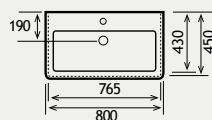

Sorrento

SORRENTO 80 UNIT

A modern design of a traditional concept with soft close hinges, adjustable feet and solid ceramic top.

Sorrento 80 Unit

Description	Code	£ Ex VAT	£ Inc VAT
Sorrento/Faro 76cm base unit	1.514	500.00	600.00
Sorrento 80cm Ceramic Top	26.0090	178.00	213.60
Sorrento 70cm mirror *	1.419	170.00	204.00
Sorrento 80cm LED cornice	1.522	264.00	316.80
Sorrento 800mm 'Wave' action infra red LED cornice	1.219	336.00	403.20

*Mirror must be fitted with a cornice.

FEATURES

- Soft close system on doors and drawers
- Separate shaver socket
- Adjustable legs on floor standing Units 120-130mm

26.0090

1.419

1.514