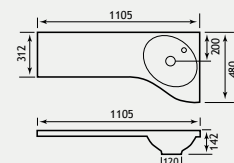

51.040/51.039 (Right hand shown)