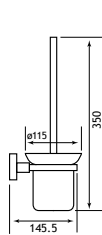

52.015

52.012