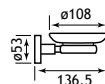

Genoa

GENOA SOLID BRASS ACCESSORIES

FEATURES

- Made of solid brass
- Meticulously polished to produce mirror-like finish
- Bright chrome finish

Can be freestanding or wall mounted

52.005

52.006

52.007

52.008

52.009

52.010

Each rail moves independently

52.003