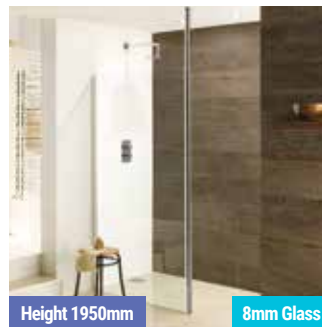

Shower Enclosures

Walk-in Enclosures

Height 1950mm 8mm Glass
Valliant Round Pole Walk-in P518
500, 700, 760, 800, 900, 1000, 1200, 1400mm