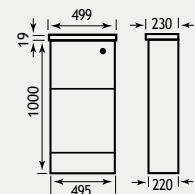

For wall mirrors and cabinets see pages 326-351