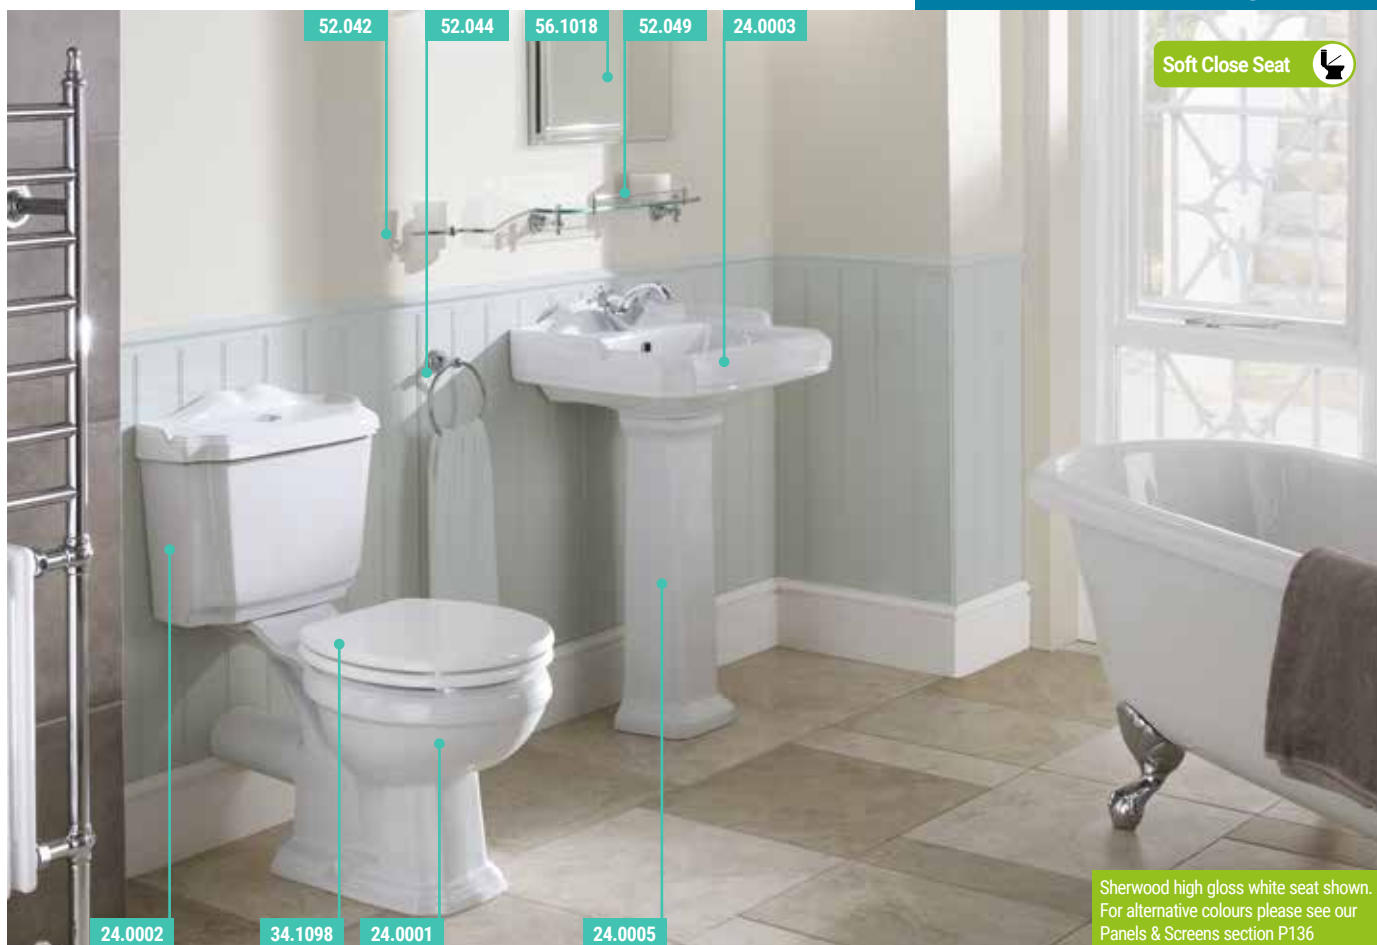

Belgravia Range

BELGRAVIA

Soft Close Seat

Sherwood high gloss white seat shown. For alternative colours please see our Panels & Screens section P136