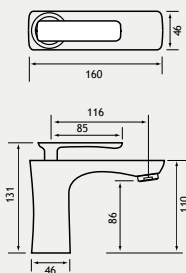

Description	Code	£ Ex VAT	£ Inc VAT
Helston Basin Mono (inc waste) Chrome	93.0010	115.00	138.00