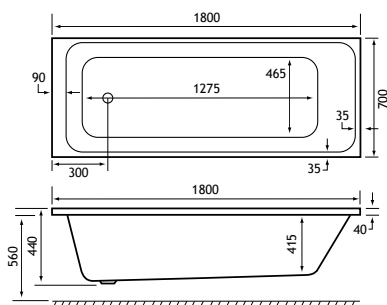

SINGLE ENDED Malin

1800 x 700 SE

NEW MATT WHITE

1800 x 700 x 440mm

267 Litres

New Matt White bath
available November 2023

DESCRIPTION	CODE	£ EX VAT	£ INC VAT
1800 x 700 Malin - 5mm	42.0061	415.00	498.00
1800 x 700 Malin - Beauforté	42.1061	712.00	854.40
1800 x 700 Malin Matt White - 5mm	42.0507	621.00	745.20
PANELS			
1800 x 560 Front Panel	42.5012	127.00	152.40
700 x 560 End Panel	42.5024	69.00	82.80
1800 x 560 Front Panel - Beauforté	42.6012	203.00	243.60
700 x 560 End Panel - Beauforté	42.6024	114.00	136.80
1800 Adjustable Front Panel - Beauforté	42.6032	288.00	345.60
1810 x 810 L Shape Flat Panel - Beauforté	42.6035	367.00	440.40

SHOWER

HEAD REST

440 DEPTH

ULTRA STRONG