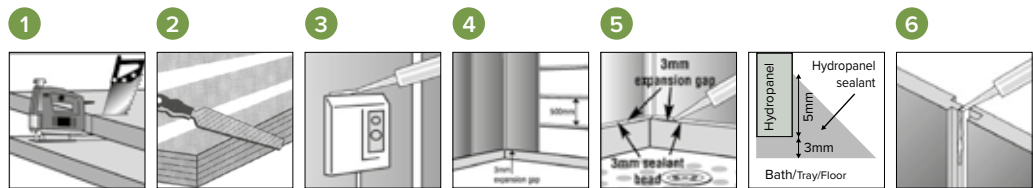

Hydropanel Instructions

Instructions

Tongue & Groove or square cut wall panels

General notes on fixing panels

Panels can be fixed directly to battens or walls using Hydropanel panel adhesive. It is recommended that the panels are fixed to battens to provide air space behind. Fix treated timber battens approximately 45mm x 21mm horizontally with one at the head and one at the base of the panels. Additional horizontal battens should be a maximum distance of 500mm apart. They should be parallel to each other and plumb to give a solid ground for fixing the panels with Hydropanel adhesive. Additional battens should be used behind wash hand basins, towel rails and other heavy items to give a secure fixing.

Panel Preparation

1. Cutting Panels:

Cut panel with pattern facing upwards using a handsaw. If using an electric saw, cut panel with laminate face downwards.

2. Cut Edge Filing:

The panel edge should be filed at a slight angle away from the laminate edge.

3. Pipes and Accessories:

All pipes and accessories require a 3-4mm clearance, allowing them to be sealed with a bead of Hydropanel sealant. If fitting a collar, first seal with Hydropanel sealant.

4. Timber Battens:

(45mm x 21mm) Use battens if walls are uneven, at a maximum distance of 500mm apart. Fix panels to battens using Hydropanel adhesive.

5. Panel Fitting:

Fit panels 3mm above bath, shower tray or floor, with edge downwards. Seal gap with Hydropanel sealant. It is imperative that all edges are sealed and the sealant is taken 5mm up the face of the panel at a 45° angle.

6. Panel & Decor Strip Sealing:

In wet areas such as a bathroom, use Hydropanel sealant inside each profile prior to inserting panel.