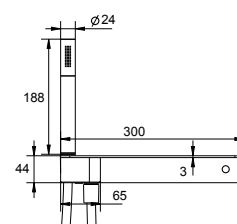

LP1 - 0.1 bar minimum

MP - 0.5 bar minimum