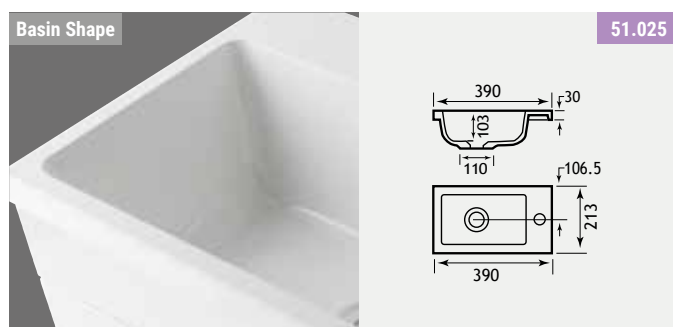

Quantum 39 Cast Top

Description	Code	£ Ex VAT	£ Inc VAT
Quantum 39cm cast top*	51.025	167.00	200.40