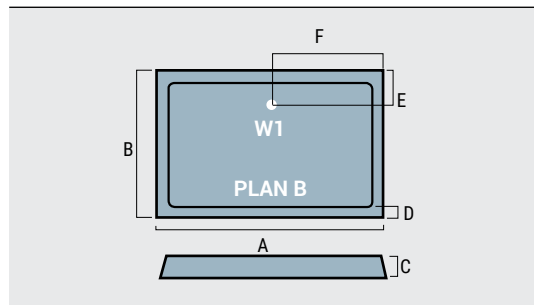

Volente Trays

VOLENTE ANTI SLIP RECTANGULAR SHOWER TRAYS

TRAYS

Volente Anti Slip ABS Stone Resin Trays

Size	Plan	Waste Position	Waste Size	A	B	C	D	E	F	Code	£ Ex VAT	£ Inc VAT
1200 x 800	B	W1	90	1200	800	40	65	190	600	158.718	356.00	427.20
1200 x 900	B	W1	90	1200	900	40	65	190	600	158.719	361.00	433.20
1300 x 800	B	W1	90	1300	800	40	65	190	600	158.720	374.00	448.80
1400 x 800	B	W1	90	1400	800	40	65	190	700	158.721	414.00	496.80
1400 x 900	B	W1	90	1400	900	40	65	190	700	158.722	451.00	541.20
1500 x 800	B	W1	90	1500	800	40	65	190	750	158.723	488.00	585.60
1600 x 800	B	W1	90	1600	800	40	65	190	800	158.724	477.00	572.40
1700 x 700	B	W1	90	1700	700	40	65	350	190	158.726	477.00	572.40
1700 x 800	B	W1	90	1700	800	40	65	190	850	158.725	497.00	596.40
1800 x 800	B	W1	90	1800	800	40	65	190	900	158.727	520.00	624.00
1800 x 900	B	W1	90	1800	900	40	65	190	900	158.728	535.00	642.00

Waste sold separately.

FEATURES

- 40% Lighter than a high wall stone resin tray
- Reinforced high strength resin marble material
- Made with WRAS approved resins
- Anti slip base
- Adjustable legs (within the leg kit pack) supplied with ultra-strong self adhesive pads.

Anti Slip Base

*Subject to cleaning conditions

EXTRAS

Legs, Panel Packs & Seal Strip

Description	Code	£ Ex VAT	£ Inc VAT
Volente legs & panels for up to 1200x1200 rect trays*	158.080	80.00	96.00
Volente legs & panels for up to 2000x900 rect trays	158.082	116.00	139.20
1200 Tray Panel only for three sided installation	158.682	33.00	39.60
2.8m Flexi Versatile Sealstrip	30.5012	19.00	22.80
Flexible waste pipe White	30.400B	17.00	20.40

Panel height 95mm, adjustable legs 85-105mm.

*Does not include flexible waste pipe (30.400B)

EXTRAS

Chrome Shower Waste