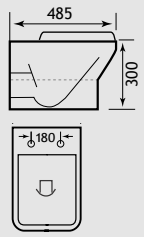

BIJOU WALL HUNG PAN

26.0072/26.0083

Description	Code	£ Ex VAT	£ Inc VAT
Bijou Wall Hung Pan	26.0072	219.00	262.80
Bijou Rimless Wall Hung Pan	26.0083	219.00	262.80
Bijou/Collindale Soft close seat	26.0070	82.00	98.40