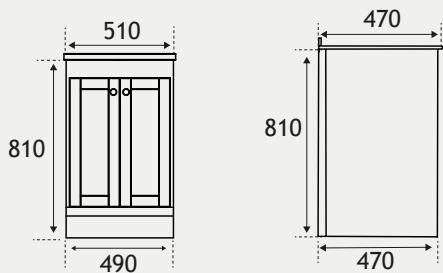

NEW! Hardwick 50cm Square Unit

Description	Colour	Code	£ Ex VAT	£ Inc VAT
Hardwick 50cm Unit	Matt White	36.2029	318.00	381.60
Hardwick 50cm Unit	Matt Anthracite	36.2031	318.00	381.60