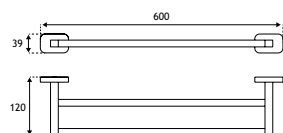

52.455

52.475