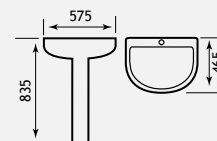

**Can be wall-hung or mounted on a pedestal.

WHILE STOCKS LAST! †

TEMPTATION BASIN 575

REDUCED PRICE

27.0451/27.0461

| Temptation Basin | | WAS | NOW JUST | |
|------------------------------|---------|------------------|----------|-----------|
| Description | Code | £ Ex VAT | £ Ex VAT | £ Inc VAT |
| Temptation basin 575mm 1TH† | 27.0451 | 92.00 | 59.00 | 70.80 |
| Kompact/Temptation pedestal† | 27.0461 | 37.00 | 30.00 | 36.00 |