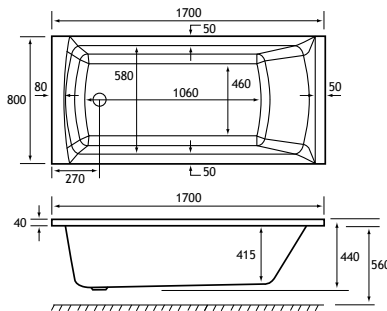

1700 x 800 SE

1700 x 800 x 440mm

264 Litres

DESCRIPTION	CODE	£ EX VAT	£ INC VAT
1700 x 800 Rockall - 5mm	42.0083	387.00	464.40
1700 x 800 Rockall - Beauforté	42.1083	671.00	805.20
PANELS			
1700 x 560 Front Panel	42.5013	114.00	136.80
800x560 End Panel	42.5022	69.00	82.80
1700 x 560 Front Panel - Beauforté	42.6013	192.00	230.40
800 x 560 End Panel - Beauforté	42.6022	124.00	148.80
1700 Adjustable Front Panel - Beauforté	42.6033	277.00	332.40
1810 x 810 L Shape Flat Panel - Beauforté	42.6035	367.00	440.40

SHOWER

440 DEPTH

HEAD REST

ULTRA STRONG