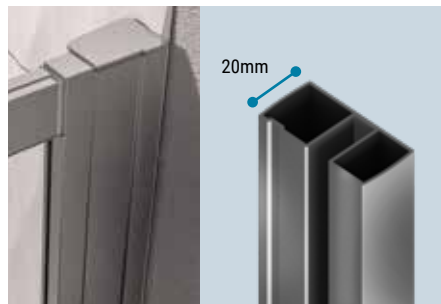

DOORS

Vantage 2000 Quadrant - Chrome

Size	Adjustment	Door Opening	Colour	Code	£ Ex VAT	£ Inc VAT
800mm	760-780 x 760-780	425mm	Chrome	49.0057	479.00	574.80
900mm	860-880 x 860-880	479mm	Chrome	49.0059	509.00	610.80
1000mm	960-980 x 960-980	479mm	Chrome	49.0061	554.00	664.80

EXTRAS

Extension Profile - Chrome

Size	Code	£ Ex VAT	£ Inc VAT
Vantage 2000 6mm	49.1096	22.00	26.40
Extension Profile Chrome			

Works with both sides of the door to wall, or side panel to wall.