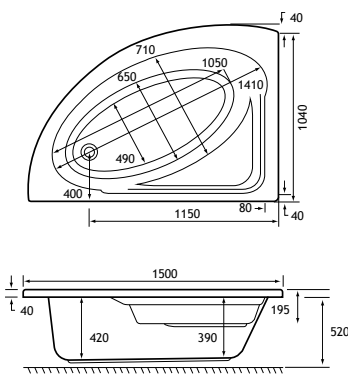

1500 x 1040 RH

1500 x 1040 x 420mm

216 Litres

DESCRIPTION	CODE	£ EX VAT	£ INC VAT
1500 x 1040 Lundy Offset Corner RH - 5mm	42.0222	533.00	639.60
1500 x 1040 Lundy Offset Corner RH - Beauforté	42.1222	864.00	1036.80
PANELS			
Lundy Offset Corner Bath Panel - 5mm	42.5081	123.00	147.60
Lundy Offset Corner Bath Panel - Beauforté	42.6081	343.00	411.60
SCREENS			
Volente 1000 4 Fold Screen	58.700	180.00	216.00
Volente 1250 5 Fold Screen	58.701	223.00	267.60