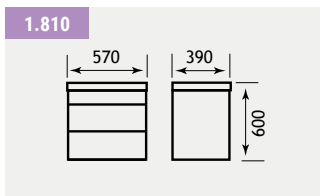

Oslo Unit featuring a double push drawer mechanism for a sleek and contemporary look.

FEATURES - UNIT

- Soft close system on drawers
- Two drawers in total

| Oslo 58 Wall Hung Push Drawer Unit | | | |
|------------------------------------|-------|----------|-----------|
| Description | Code | £ Ex VAT | £ Inc VAT |
| Oslo 58 Wall Hung Push Drawer Unit | 1.810 | 448.00 | 537.60 |