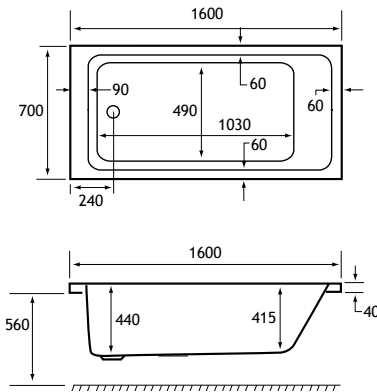

SHOWER

HEAD REST

440 DEPTH

ULTRA STRONG

SINGLE ENDED Portland

1600 x 700 SE

1600 x 700 x 440mm

209 Litres