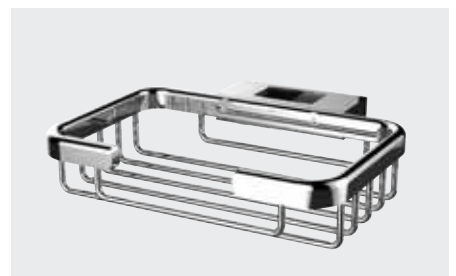

Soap Holder Chrome			
Description	Code	£ Ex VAT	£ Inc VAT
Soap Holder Chrome	78.0041	49.00	58.80

- Only compatible with: 78.0016, 78.0017 & 78.0018