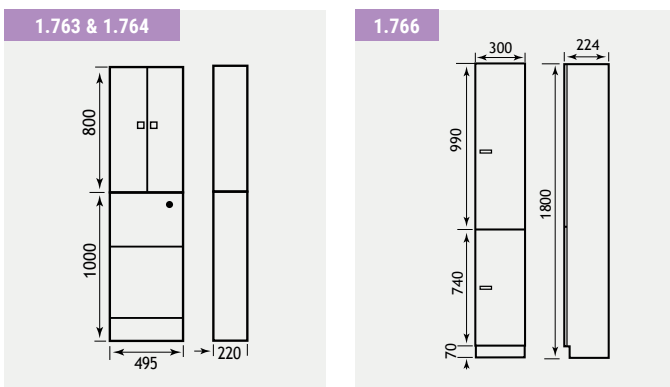

Oslo Tall Cistern

OSLO TALL CISTERN UNIT - MATT ANTHRACITE

A Comfort Height cistern unit that adapts your bathroom storage needs into a spacesaving solution. Available as a stand alone unit or with the option of two different size cupboards.

Alternative basins see page 283

Oslo Tall Cistern Unit - Matt Anthracite

Description	Code	£ Ex VAT	£ Inc VAT
Oslo tall cistern unit Matt Anthracite	1.762	391.00	469.20
Oslo tall cistern unit top Matt Anthracite	1.763	61.00	73.20
Oslo tall unit cupboard 500 x 800 Matt Anthracite	1.764	263.00	315.60
Oslo tall unit cupboard 500x1000 Matt Anthracite	1.765	301.00	361.20
Oslo 30cm tall cupboard Matt Anthracite	1.766	404.00	484.80
Oslo 58cm Matt Anthracite door base unit	1.757	329.00	394.80
Oslo 58 cast top *	51.007	211.00	253.20
Farrington BTW pan	26.0058	212.00	254.40
Northall / Farrington Wrap Over Soft Close Seat	26.0056	74.00	88.80
Vantage Plain Hidden Cistern CP Push Button	17.001	180.00	216.00
Eastbrook Jacket Hidden Cistern - Bottom Inlet	53.001	112.00	134.40
Vantage Hidden Cistern with Jacket	17.3029	207.00	248.40

Extras			
Description	Code	£ Ex VAT	£ Inc VAT
Trap for external overflow kit	7.0015	24.00	28.80
Flip Top Basin Waste - Unslotted	25.0005	19.00	22.80
Esk 600 x 700mm LED mirror	56.1079	277.00	332.40

*Due to depth of waste area, trap for external overflow kit & flip top basin waste are recommended for installation.