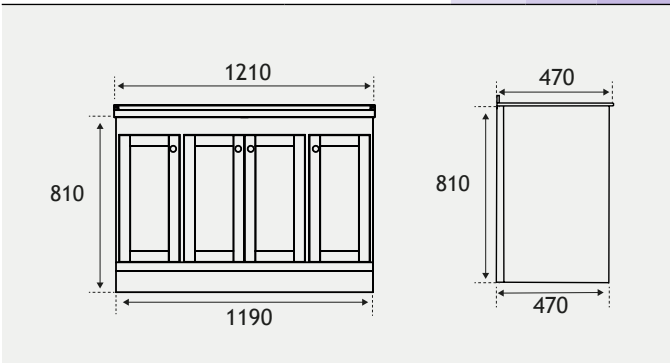

Chrome handles supplied as standard

NEW! Hardwick 120cm Single Bowl Unit

Description	Colour	Code	£ Ex VAT	£ Inc VAT
Hardwick 120cm Unit	Matt White	36.2045	536.00	643.20
Hardwick 120cm Unit	Matt Anthracite	36.2046	536.00	643.20