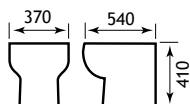

Loire Range

LOIRE BTW

LOIRE BTW PAN

Description	Code	£ Ex VAT	£ Inc VAT
Loire BTW WC pan & Fixing Bolts	75.0010	143.00	171.60
Loire Seat & Cover	40.0002	32.00	38.40
Loire/Arkitekt deluxe seat	50.001	50.00	60.00
Loire Soft Close Seat	50.002	132.00	158.40
Rhone Soft Close Seat	40.0001	84.00	100.80

FEATURES

- WRAS approved flushing components
- Eco lower flush volume of 5/3 litres
- Delay fill inlet valve - no water waste

75.0010

LOIRE SEMI RECESSED BASINS

LOIRE SEMI RECESSED BASINS

Description	Code	£ Ex VAT	£ Inc VAT
Loire Semi-Recessed Casin 1TH	75.0006	107.00	128.40

BTW PAN EXTRAS

Description	Code	£ Ex VAT	£ Inc VAT
Vantage plain hidden cistern CP push button	17.001	180.00	216.00
Vantage Hidden Cistern with Jacket	17.3029	207.00	248.40
Eastbrook jacket hidden cistern - bottom inlet	53.001	112.00	134.40
Flexible WC Connector for BTW Pans*	2.009	40.00	48.00

*Pan connector 2.009 is recommended for use with our BTW pans.

OSLO SEMI-RECESSED FURNITURE

Description	Code	£ Ex VAT	£ Inc VAT
Oslo 60cm WC Unit	1.052	326.00	391.20
Oslo 60cm Basin Unit	1.053	295.00	354.00
Laminate Tops Gloss 1500 x 310 mm	28.007	84.00	100.80
Bonito 60cm plinth	1.037	22.00	26.40