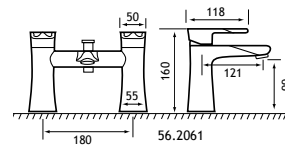

56.2061

56.2061