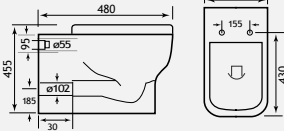

Back to Wall Pans

COLLINDALE

Comfort Height

Soft Close Seat

Rimless Tech

Description	Code	£ Ex VAT	£ Inc VAT
Collindale Rimless Comfort Height BTW Pan	26.0068	253.00	303.60
Bijou/Collindale Soft close seat	26.0070	82.00	98.40
Flexible Connector for BTW Pans	2.009	40.00	48.00