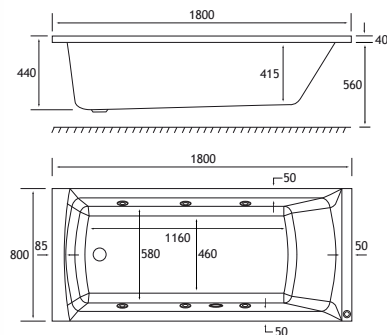

Warranty On All Systems

Stocked Whirlpools

ROCKALL Single Ended, 6 Jet Whirlpool

1800 x 800 SE 6 Jet

1800 x 800 x 440mm **284 Litres**

DESCRIPTION	CODE	£ EX VAT	£ INC VAT
1800 x 800 Portland SE 6 Jet Whirlpool - Beauforté	42.2007	1653.00	1983.60

PANELS

1800 x 560 Front Panel	42.5012	127.00	152.40
800 x 560 End Panel	42.5022	69.00	82.80
1800 x 560 Front Panel - Beauforté	42.6012	203.00	243.60
800 x 560 End Panel - Beauforté	42.6022	124.00	148.80
1810 x 810 L Shape Flat Panel - Beauforté	42.6035	367.00	440.40
1800 Adjustable Front Panel - Beauforté	42.6032	288.00	345.60

WHIRLPOOL

HEAD REST

440 DEPTH

ULTRA STRONG

ROCKALL Single Ended, 14 Jet Whirlpool

1800 x 800 SE 14 Jet

1800 x 800 x 440mm **284 Litres**

DESCRIPTION	CODE	£ EX VAT	£ INC VAT
1800 x 800 SE Rockall 14 jet Whirlpool - Beauforté	42.2011	2068.00	2481.60

PANELS

1800 x 560 Front Panel-5mm	42.5012	127.00	152.40
800x560 End Panel-5mm	42.5022	69.00	82.80
1800 x 560 Front Panel-Beauforte	42.6012	203.00	243.60
800 x 560 End Panel-Beauforte	42.6022	124.00	148.80
1810 x 810 L Shape Flat Panel - Beauforté	42.6035	367.00	440.40
1800 Adjustable Front Panel - Beauforté	42.6032	288.00	345.60

WHIRLPOOL

HEAD REST

440 DEPTH

ULTRA STRONG