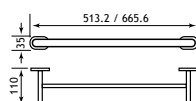

52.028 / 52.029