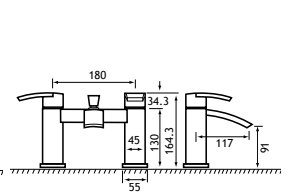

Estorick Range

ESTORICK

Estorick

Description	Code	£ Ex VAT	£ Inc VAT
Estorick mono basin c/w clicker waste	56.2035	175.00	210.00
Estorick mono bidet c/w clicker waste	56.2036	175.00	210.00
Estorick high rise mono basin c/w clicker waste	56.2037	205.00	246.00
Estorick bath filler	56.2038	226.00	271.20
Estorick BSM inc kit*	56.2039	237.00	284.40

*Wall brackets sold separately. Ceramic disc technology.

With the high angle of discharge of this spout, customers with a high pressure supply may have to fit pressure reducing valves or partially close the isolating valves to ensure the discharge stays within smaller basins.

Required minimum operating pressure key

MP - 0.5 bar minimum

Pressure (bar)	Flow (litres/min)	
	Bath Filler (56.2038)	BSM (56.2039)
0.1	4.8	4.6
0.5	10.1	9
1	15.6	14
2	22.5	20.4

56.2035

Swivel spout

56.2039

BSM KIT

56.2037

56.2038

56.2035

56.2036

56.2035

56.2036

56.2037

56.2038

56.2039