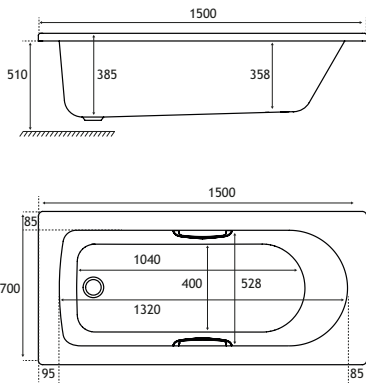

Henbury Baths

HENBURY CONTRACT BATHS

1500 x 700