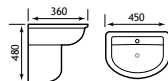

Farringdon Range

The Farringdon range features soft curves and sweeping edges, perfect for any modern day bathroom. The versatile range includes a comfort height, rimless pan.

FEATURES

- Rimless Technology
- Top fix seat
- Soft close seat lifts off for easy cleaning
- Short projection
- Cloakroom basin or full pedestal
- Entire range is comfort height seating level

FARRINGDON BASINS

Farringdon/Northall 450MM 1TH Basin			
Description	Code	£ Ex VAT	£ Inc VAT
Farringdon/Northall 450mm 1TH basin	26.0064	73.00	87.60
Farringdon/Northall Semi ped	26.0065	62.00	74.40

Farringdon/Northall 500MM 1TH Basin			
Description	Code	£ Ex VAT	£ Inc VAT
Farringdon/Northall 500mm 1TH basin	26.0066	96.00	115.20
Farringdon/Northall Semi ped	26.0065	62.00	74.40

Farringdon/Northall 550MM 1TH Basin			
Description	Code	£ Ex VAT	£ Inc VAT
Farringdon/Northall 550mm 1TH basin	26.0062	102.00	122.40
Farringdon/Northall Semi ped	26.0065	62.00	74.40

FEATURING
Rimless Technology

- Rimless Tech
- Water Saving Tech

EASY CLEAN
Nowhere for germs to hide.

AESTHETICS
Simplistic look.

EFFICIENT
A complete rim flush for effective cleaning.