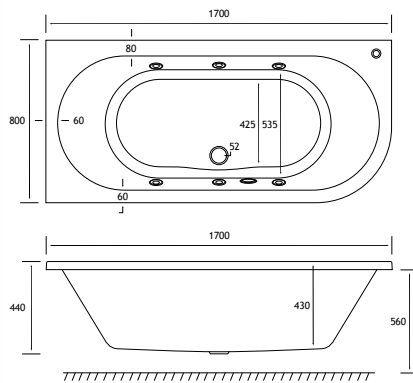

DESCRIPTION	CODE	£ EX VAT	£ INC VAT
1700 x 800 DE LH Biscay 6 Jet Whirlpool - Beauforté	42.2001	1573.00	1887.60
1700 x 800 DE RH Biscay 6 Jet Whirlpool - Beauforté	42.2002	1573.00	1887.60
PANELS			
Biscay Panel 1700 x 800	42.5001	226.00	271.20

219 Litres

Left Hand Biscay