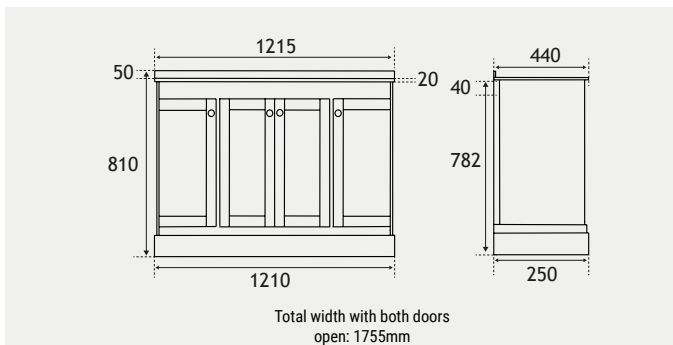

Chrome handles supplied as standard

Hardwick Traditional 120cm Single Bowl Unit

Description	Colour	Code	£ Ex VAT	£ Inc VAT
Hardwick 120cm Unit	Matt White	36.0021	1072.00	1286.40
Hardwick 120cm Unit	Matt Anthracite	36.0022	1072.00	1286.40
Hardwick 120cm Unit	Matt Cobalt Blue	36.0069	1072.00	1286.40

Hardwick Traditional 120cm Double Bowl Unit

Description	Colour	Code	£ Ex VAT	£ Inc VAT
Hardwick 120cm Double Bowl Vanity Unit	Matt White	36.4011	1054.00	1264.80
Hardwick 120cm Double Bowl Vanity Unit	Matt Anthracite	36.4012	1054.00	1264.80
Hardwick 120cm Double Bow Vanity Unit	Matt Cobalt Blue	36.4013	1054.00	1264.80

120 CM UNIT BASIN

Hardwick Traditional Basins

Description	Colour	Code	£ Ex VAT	£ Inc VAT
Hardwick Traditional 120cm Basin	White Polymarble	36.0023	329.00	394.80
Hardwick Traditional 120cm Basin Quartz	White Quartz	36.4007	374.00	448.80

120 CM UNIT DOUBLE BASIN

Hardwick Traditional Basins

Description	Colour	Code	£ Ex VAT	£ Inc VAT
Hardwick Traditional 120cm Double Basin	White Polymarble	36.4014	331.00	397.20
Hardwick Traditional 120cm Double Bowl Basin Quartz	White Quartz	36.4015	348.00	417.60