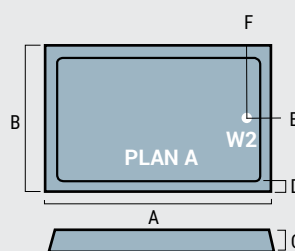

*End of tray opposite waste has built-in drying area. Waste sold separately.

EXTRAS

Legs, Panel Packs & Seal Strip

Description	Code	£ Ex VAT	£ Inc VAT
Volente legs & panels for up to 1200x1200 rect trays*	158.080	80.00	96.00
Volente legs & panels for up to 2000x900 rect trays	158.082	116.00	139.20
1200 Tray Panel only for three sided installation	158.682	33.00	39.60
2.8m Flexi Versatile Sealstrip	30.5012	19.00	22.80
Flexible waste pipe White	30.400B	17.00	20.40

Panel height 95mm, adjustable legs 85-105mm.

*Does not include flexible waste pipe (30.400B)

VOLENTE RECTANGULAR SHOWER TRAYS

A versatile range of trays that combines the durability and warmth of an acrylic top surface with the rigidity and solid feel of stone resin. Can be installed using the appropriate leg and panel pack for even greater ease of fitting.

FEATURES

- 40% Lighter than a high wall stone resin tray
- Reinforced high strength resin marble material
- Made with WRAS approved resins
- Adjustable legs (within the leg kit pack) supplied with ultra-strong self adhesive pads.

EXTRAS

Chrome Shower Waste

Description	Code	£ Ex VAT	£ Inc VAT
Mega flow shower waste	12.040	26.00	31.20
Volente Luxury Metal Chrome Shower Waste Chrome	41.5000	31.00	37.20

Waste efficiency decreases when shower head is positioned directly above waste.