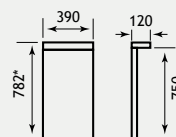

1.270/1.277

*NB Mirror and cornice height does not include plastic shroud