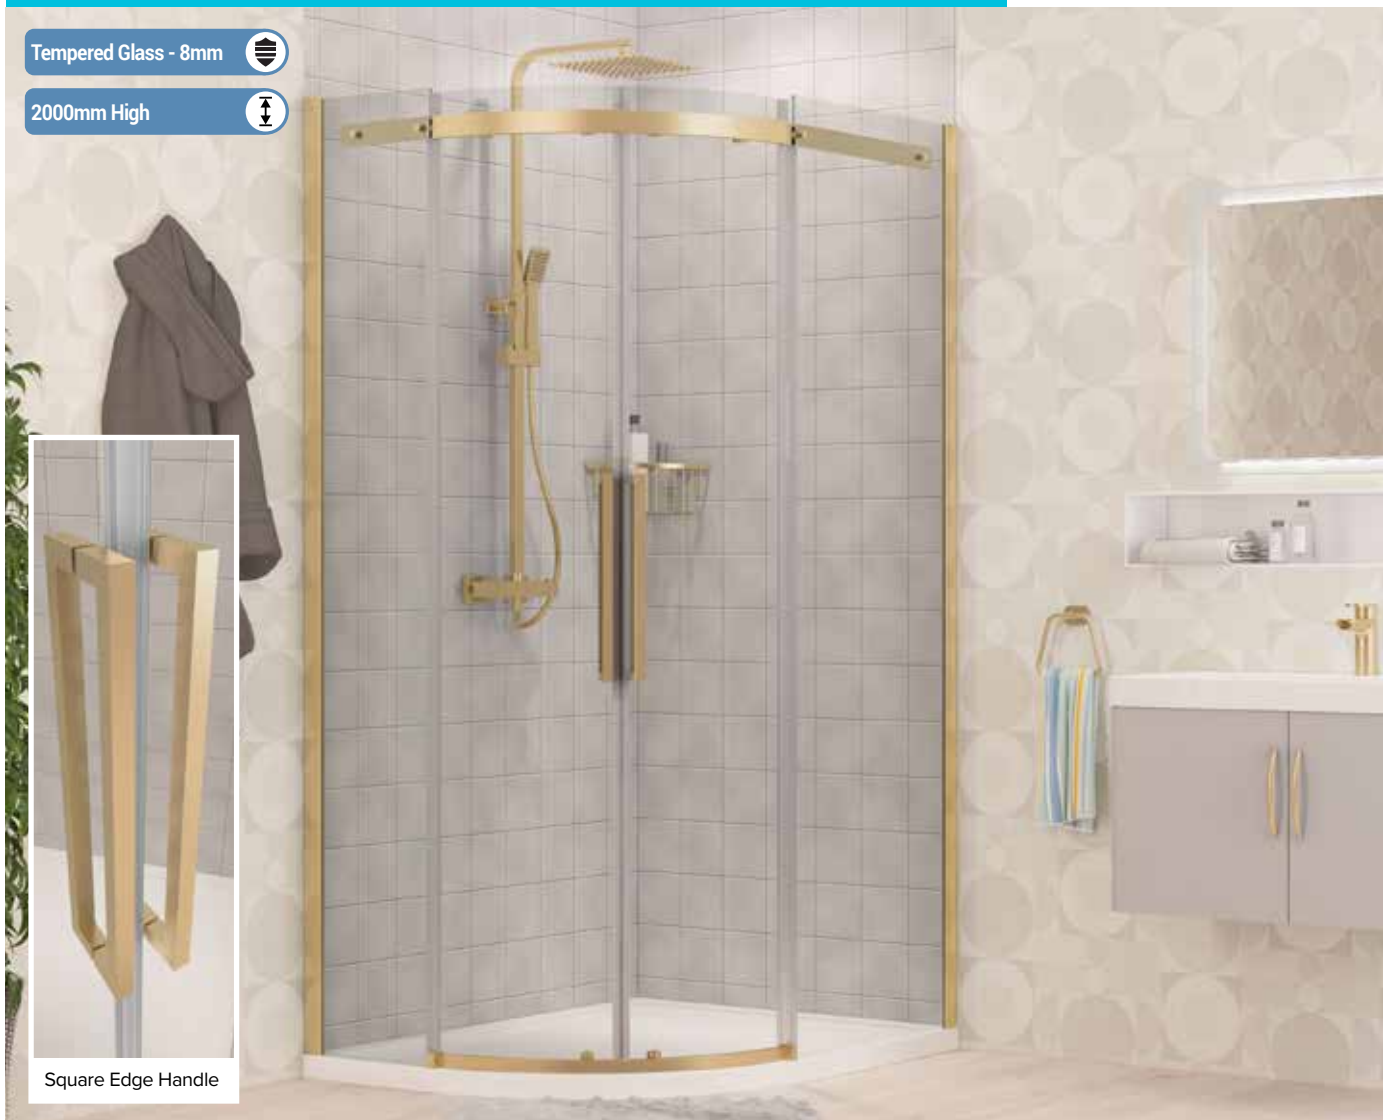

Works with both sides of the door to wall, or side panel to wall.

Runners release for ease of cleaning

Corniche 2000

CORNICHE 2000 OFFSET QUADRANT - BRUSHED BRASS

Tempered Glass - 8mm 

2000mm High 

Sqgde Edge Handle