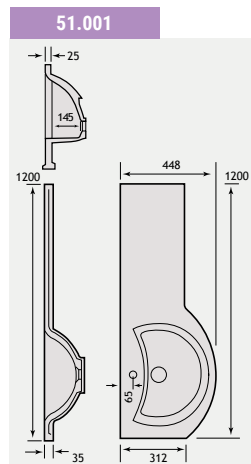

FEATURES

- Separate shaver socket
- **CAST MARBLE TOPS**
- Made of 75% natural marble stone
- Repairable if chipped
- Seamless surface, easy to maintain