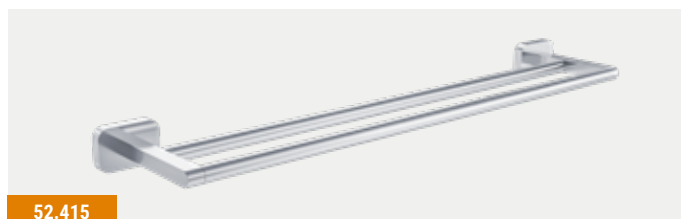

Asti Range

ASTI ACCESSORIES - CHROME & MATT BLACK

Asti Accessories					
Description	Colour	Dimensions width x projection	Code	£ Ex VAT	£ Inc VAT
Asti Soap Dispenser	Chrome	72 x 105	52.411	49.00	58.80
Asti Soap Dispenser	Matt Black	72 x 105	52.431	51.00	61.20
Asti Toilet Brush Holder	Chrome	113 x 127	52.412	41.00	49.20
Asti Toilet Brush Holder	Matt Black	113 x 127	52.432	44.00	52.80
Asti Glass Shelf	Chrome	600 x 128	52.413	38.00	45.60
Asti Glass Shelf	Matt Black	600 x 128	52.433	40.00	48.00
Asti Towel Rail	Chrome	600 x 70	52.414	50.00	60.00
Asti Towel Rail	Matt Black	600 x 70	52.434	54.00	64.80
Asti Double Towel Rail	Chrome	600 x 120	52.415	79.00	94.80
Asti Double Towel Rail	Matt Black	600 x 120	52.435	83.00	99.60
Asti Double Split Rail	Chrome	407 x 47	52.416	49.00	58.80
Asti Double Split Rail	Matt Black	407 x 47	52.436	51.00	61.20
Asti Towel shelf	Chrome	572 x 220	52.417	197.00	236.40
Asti Towel shelf	Matt Black	572 x 220	52.437	208.00	249.60
Asti Triple robe Hook	Chrome	174 x 42	52.418	38.00	45.60
Asti Triple robe Hook	Matt Black	174 x 42	52.438	40.00	48.00

Width & projection measurements all in millimetres.

FEATURES

- Modern, minimalist design
- Made of solid brass
- Meticulously polished to produce mirror-like finish
- Bright chrome finish