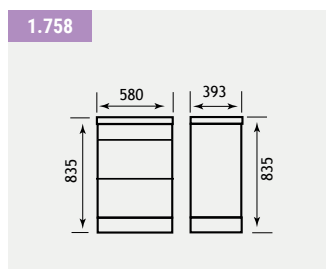

1.757 Supplied with handles shown as standard on door unit

Status 58 Cast Top			
Description	Code	£ Ex VAT	£ Inc VAT
Status 58cm cast top*	51.024	241.00	289.20