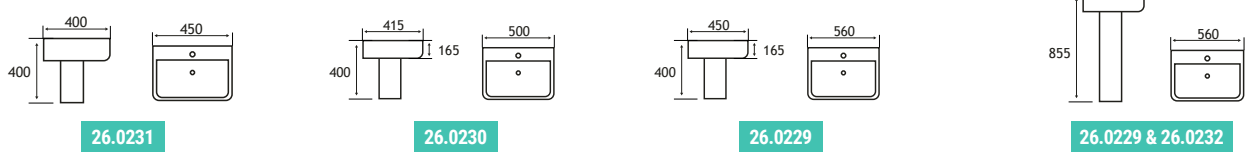

26.0231

26.0230

26.0229

26.0229 & 26.0232