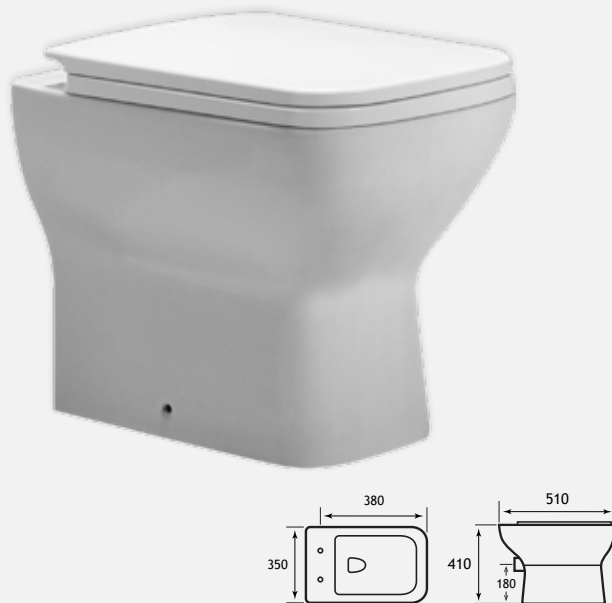

WINGRAVE II BTW PAN

Soft Close Seat

75.0029 75.0033

Wingrave II BTW Pan			
Description	Code	£ Ex VAT	£ Inc VAT
Wingrave II BTW pan	75.0029	171.00	205.20
Wingrave II soft close seat	75.0033	58.00	69.60