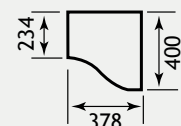

Oslo Combi Range

The Oslo Corner Combi collection is a clean, space efficient range that maximises storage. Choose from a selection of longer or shorter length set-ups to suit your taste and bathroom size.

Oslo Corner Combi

Description	Code	£ Ex VAT	£ Inc VAT
Oslo Combi 580 door base unit	1.300	313.00	375.60
Oslo 580 Combi basin top*	51.047	182.00	218.40

*Due to depth of the waste area, the trap for external overflow kit & a flip top basin waste (unslotted) are recommended for installation.

Oslo Cabinets

Description	Code	£ Ex VAT	£ Inc VAT
Oslo Corner base unit LH	1.284	427.00	512.40
Oslo Corner base unit RH	1.285	427.00	512.40
Oslo 30cm base cupboard, 1 door	1.293	169.00	202.80
Oslo curved end unit LH	1.306	285.00	342.00
Oslo curved end unit RH	1.307	285.00	342.00

Oslo WC Unit

Description	Code	£ Ex VAT	£ Inc VAT
Oslo WC unit only	1.287	326.00	391.20
Oslo WC unit plinth	1.288	18.00	21.60
Plain infill panel 30 x 81cm	1.042	88.00	105.60

For hidden cisterns see pages 194-195.

Plain Tops

Description	Code	£ Ex VAT	£ Inc VAT
Oslo Curved Long top Plain LH	51.043	154.00	184.80
Oslo Curved Long top Plain RH	51.044	154.00	184.80
Oslo Curved Single top Plain LH	51.045	110.00	132.00
Oslo Curved Single top Plain RH	51.046	110.00	132.00
Oslo Slab top 794	51.048	267.00	320.40
Oslo single quad top	51.051	92.00	110.40

Extras

Description	Code	£ Ex VAT	£ Inc VAT
Trap for external overflow kit	7.0015	24.00	28.80
Flip Top Basin Waste - Unslotted	25.0005	19.00	22.80

FEATURES

- Soft close system on doors and drawers

FEATURES - CAST MARBLE TOPS

- Made of 75% natural marble stone
- Repairable if chipped
- Seamless surface, easy to maintain

51.046

51.047

VARIANT - C