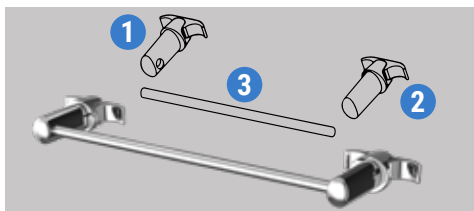

Rivassa & Imperia - Towel Hangers

Towel hanger comes in three unassembled pieces. Please cut 600mm bar to required column-to-column length.

| Rivassa Towel Hanger | | | | |
|----------------------|--------|--------|----------|---------------|
| Size | Colour | Code | £ Ex VAT | £ Inc VAT |
| 600mm | Chrome | 16.158 | 115.00 | 138.00 |
| 600mm | White | 16.157 | 80.00 | 96.00 |