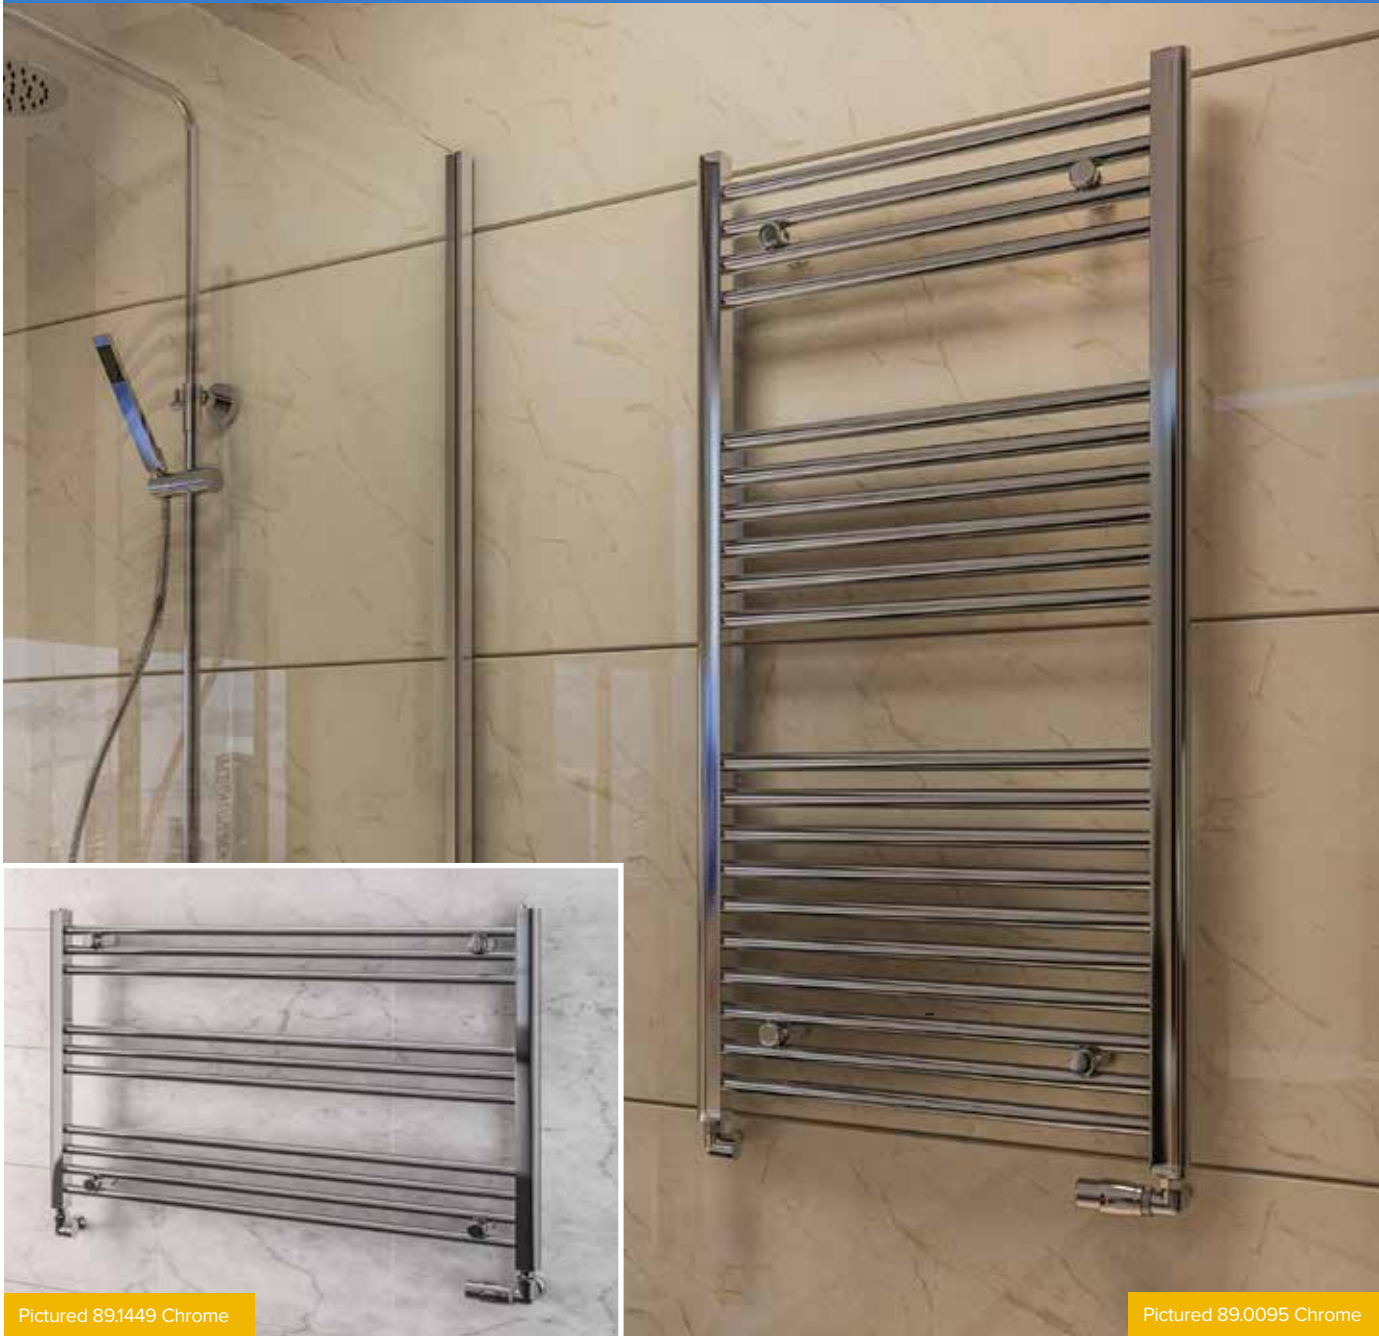

Multirail Range

WINGRAVE - STRAIGHT, CHROME

Pictured 89.1449 Chrome

Pictured 89.0095 Chrome

A contemporary straight towel radiator range which comes in chrome, matt anthracite, matt cobalt blue, matt black, matt grey, gloss white and matt white finishes. With a wide variety of sizes, this range not only adds to your bathroom with design simplicity but also keeps your towels warm.

FEATURES

- 22mm diameter horizontal round tubes
- Wide range of sizes to fit in all spaces
- Horizontal sizes to fit under windows
- Tested to BS EN 442 standards
- 5 Year manufacturer's warranty*
- Can be single or dual fuel, or all electric
- With conditions

Warranty 5 Year	Diameter (Ø) 22 MM Bars	Heating	All Electric	Dual-Fuel