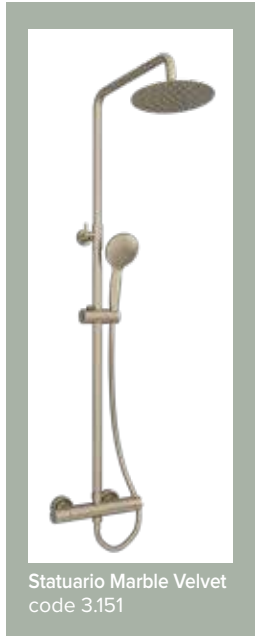

2430 mm high, 11mm thick. Please note: Panels are 600mm wide, finished face 585mm.

Hydropanel

HYDROPANEL SHOWER PANELLING

Colour samples available subject to the limitations of the printing process.

Statuario Marble Velvet Hydropanel
code 3.151