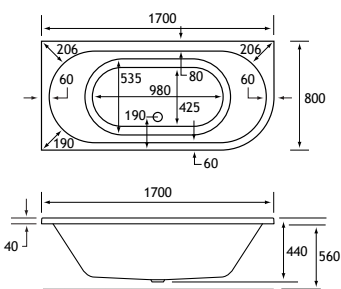

1700 x 800 DE LH

1700 x 800 x 440mm

219 Litres

DESCRIPTION	CODE	£ EX VAT	£ INC VAT
1700 x 800 DE LH Biscay - 5mm	42.0051	363.00	435.60
1700 x 800 DE LH Biscay - Beauforté	42.1051	637.00	764.40

PANELS

Biscay Panel 1700 x 800	42.5001	226.00	271.20
Biscay Panel 1700 x 800 - Beauforté	42.6001	385.00	462.00

440 DEPTH

HEAD REST

ULTRA STRONG