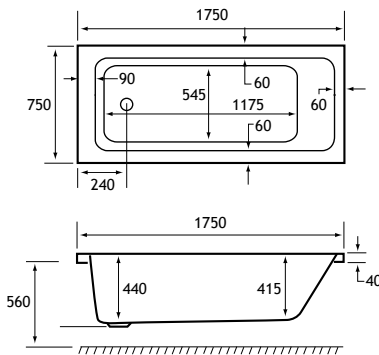

1750 x 750 SE

1750 x 750 x 440mm

258 Litres

DESCRIPTION	CODE	£ EX VAT	£ INC VAT
1750 x 750 SE Portland - 5mm	42.0020	480.00	576.00
1750 x 750 SE Portland - Beauforté	42.1020	795.00	954.00

PANELS

1750 x 560 Front Panel	42.5018	128.00	153.60
750x560 End Panel	42.5023	69.00	82.80
1750 x 560 Front Panel - Beauforté	42.6018	200.00	240.00
750 x 560 End Panel - Beauforté	42.6023	114.00	136.80
1700 Adjustable Front Panel - Beauforté	42.6033	277.00	332.40
1810 x 810 L Shape Flat Panel - Beauforté	42.6035	367.00	440.40

- SHOWER
- HEAD REST
- 440 DEPTH
- ULTRA STRONG