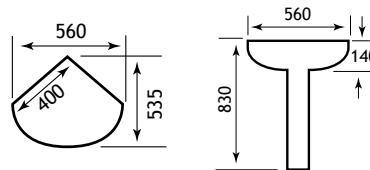

Courchevel Type 55 Basins			
Description	Code	£ Ex VAT	£ Inc VAT
Type 55 basin 2TH †	27.0851	31.00	37.20
Loire Pedestal	75.0004	41.00	49.20