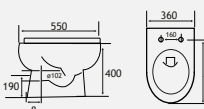

Description	Code	£ Ex VAT	£ Inc VAT
NEW Osterly BTW Pan Eco Vortex	26.0266	150.00	180.00
NEW Osterly Soft Close Seat	26.0288	54.00	64.80