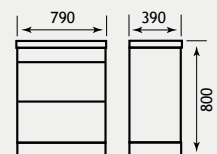

Oslo 80 Push Drawer Unit

Description	Code	£ Ex VAT	£ Inc VAT
Oslo 80 Push Drawer Unit	1.807	541.00	649.20
Oslo 80 cast top	51.008	267.00	320.40