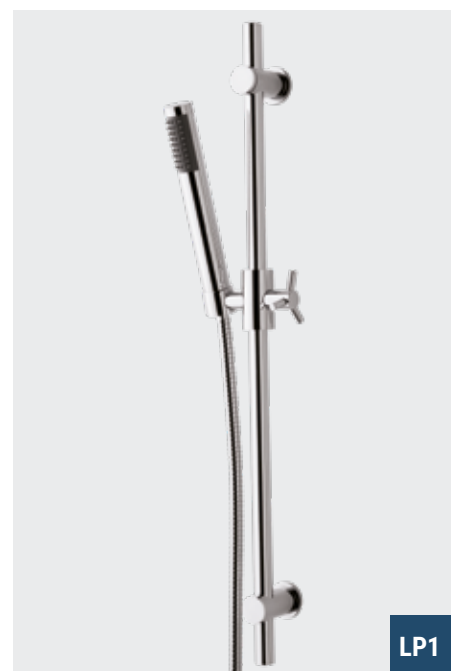

Pressure MP (0.5 bar minimum)

- Height 570mm
- Includes 5 function handset & shower hose
- Chrome finish

LP1

Memphis Slide Rail Kit

| Description | Code | £ Ex VAT | £ Inc VAT |
|------------------------|---------|----------|---------------|
| Memphis slide rail kit | 56.2021 | 106.00 | 127.20 |