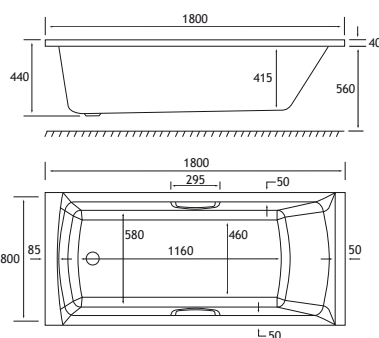

1800 x 800 SE TG Grips Sold Separately