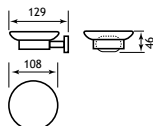

52.021

52.216

52.217