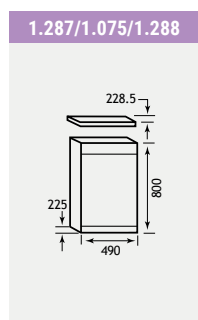

For wall mirrors and cabinets see pages 326-351