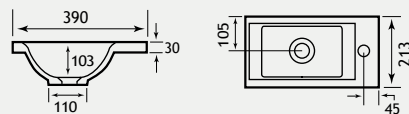

Faro 39 Range

FARO 39

A modern design of a traditional concept with soft close hinges on doors only, adjustable feet and stone resin cast top.

Faro 39 Base And Top

Description	Code	£ Ex VAT	£ Inc VAT
Faro 39cm base unit	1.269	271.00	325.20
Oslo/Faro 39 cast top *	51.005	165.00	198.00
Faro 39cm mirror †	1.270	138.00	165.60
Faro 39cm LED cornice	1.277	197.00	236.40

† NB. mirror must be fitted with cornice. *Due to depth of the waste area, the trap for external overflow kit & a flip top basin waste (unslotted) are recommended for installation.

FEATURES

- Soft close system on doors
- Separate shaver socket
- Adjustable legs 120-130mm

FEATURES - Cast Marble Tops

- Made of 75% natural marble stone
- Repairable if chipped
- Seamless surface, easy to maintain

For wall mirrors and cabinets see pages 326-351

Extras

Description	Code	£ Ex VAT	£ Inc VAT
Trap for external overflow kit	7.0015	24.00	28.80
Flip Top Basin Waste - Unslotted	25.0005	19.00	22.80

51.011

For wall mirrors and cabinets see pages 326-351

1.270/1.277

*NB Mirror and cornice height does not include plastic shroud

1.269