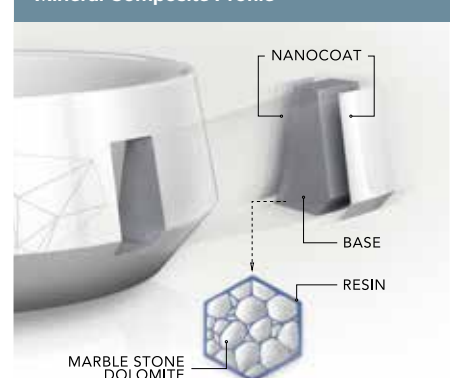

Mineral Composite Profile