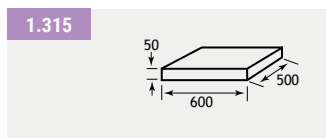

Pictured - 1.313