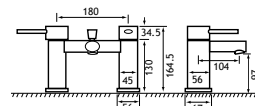

Firth & Cortauld Range

FIRTH

MP

Firth

Description	Code	£ Ex VAT	£ Inc VAT
Firth BSM inc kit†	56.2050	253.00	303.60
Minimalist square /Type 10 Shower Handset**	98.0016	15.00	18.00

*Wall brackets sold separately. Ceramic disc technology.
** 98.0016 handset as optional extra. †While stocks last.

MP - 0.5 bar minimum

HP1 - 1 bar minimum

CORTAULD

Cortauld

Description	Code	£ Ex VAT	£ Inc VAT
Cortauld mono basin c/w clicker waste	56.2040	167.00	200.40
Cortauld mono bidet c/w clicker waste	56.2041	167.00	200.40
Cortauld high rise mono basin c/w clicker waste	56.2042	197.00	236.40
Cortauld bath filler	56.2043	250.00	300.00
Cortauld BSM inc kit*†	56.2044	262.00	314.40

*Wall brackets sold separately. Ceramic disc technology. †While stocks last.

MP

MP

MP

MP

MP

56.2044