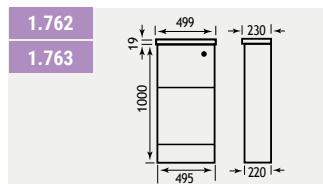

Oslo Tall Cistern

OSLO TALL CISTERN UNIT - MATT ANTHRACITE

A Comfort Height cistern unit that adapts your bathroom storage needs into a spacesaving solution. Available as a stand alone unit or with the option of two different size cupboards.

Alternative basins see page 283

Oslo Tall Cistern Unit - Matt Anthracite

Description	Code	£ Ex VAT	£ Inc VAT
Oslo tall cistern unit Matt Anthracite	1.762	391.00	469.20
Oslo tall cistern unit top Matt Anthracite	1.763	61.00	73.20
Oslo tall unit cupboard 500 x 800 Matt Anthracite	1.764	263.00	315.60
Oslo tall unit cupboard 500x1000 Matt Anthracite	1.765	301.00	361.20
Oslo 30cm tall cupboard Matt Anthracite	1.766	404.00	484.80
Oslo 58cm Matt Anthracite door base unit	1.757	329.00	394.80
Oslo 58 cast top *	51.007	211.00	253.20
Farrington BTW pan	26.0058	212.00	254.40
Northall / Farrington Wrap Over Soft Close Seat	26.0056	74.00	88.80
Vantage Plain Hidden Cistern CP Push Button	17.001	180.00	216.00
Eastbrook Jacket Hidden Cistern - Bottom Inlet	53.001	112.00	134.40
Vantage Hidden Cistern with Jacket	17.3029	207.00	248.40

Extras			
Description	Code	£ Ex VAT	£ Inc VAT
Trap for external overflow kit	7.0015	24.00	28.80
Flip Top Basin Waste - Unslotted	25.0005	19.00	22.80
Esk 600 x 700mm LED mirror	56.1079	277.00	332.40

*Due to depth of waste area, trap for external overflow kit & flip top basin waste are recommended for installation.