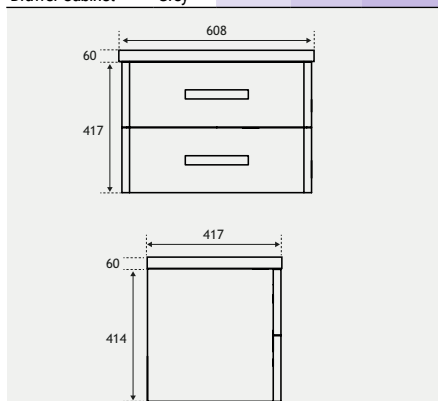

Cavone Unit Range

CAVONE WALL HUNG DRAWER CABINET

50 CM UNIT

60 CM UNIT

80 CM UNIT

Cavone 50cm Wall Hung Drawer Cabinet				
Description	Colour	Code	£ Ex VAT	£ Inc VAT
50cm Wall Hung Drawer Cabinet	White Gloss	36.0029	367.00	440.40
50cm Wall Hung Drawer Cabinet	Matt Grey	36.0030	367.00	440.40

Cavone 60cm Wall Hung Drawer Cabinet				
Description	Colour	Code	£ Ex VAT	£ Inc VAT
60cm Wall Hung Drawer Cabinet	White Gloss	36.0034	395.00	474.00
60cm Wall Hung Drawer Cabinet	Matt Grey	36.0035	395.00	474.00

Cavone 80cm Wall Hung Drawer Cabinet				
Description	Colour	Code	£ Ex VAT	£ Inc VAT
80cm Wall Hung Drawer Cabinet	White Gloss	36.0039	447.00	536.40
80cm Wall Hung Drawer Cabinet	Matt Grey	36.0040	447.00	536.40

50 CM UNIT BASIN

60 CM UNIT BASIN

80 CM UNIT BASIN

Cavone 50cm Basin				
Description	Colour	Code	£ Ex VAT	£ Inc VAT
50cm Cavone Basin	White	36.0031	147.00	176.40

Cavone 60cm Basin				
Description	Colour	Code	£ Ex VAT	£ Inc VAT
60cm Cavone Basin	White	36.0036	160.00	192.00

Cavone 80cm Basin				
Description	Colour	Code	£ Ex VAT	£ Inc VAT
80cm Cavone Basin	White	36.0041	192.00	230.40

NEW EXTRAS

36.9217

36.0071

NEW! Cavone Cabinet Extras

Description	Colour	Code	£ Ex VAT	£ Inc VAT
Cavone Handle (Each)	Brushed Brass	36.9217	10.00	12.00
Cavone Handle (Each)	Smooth Black	36.0071	6.00	7.20

36.9212

36.9211

NEW! Cavone Cabinet Extras

Description	Colour	Code	£ Ex VAT	£ Inc VAT
Rectangular Overflow	Brushed Brass	36.9212	10.00	12.00
Rectangular Overflow	Smooth Black	36.9211	5.00	6.00

NEW WEXTRAS