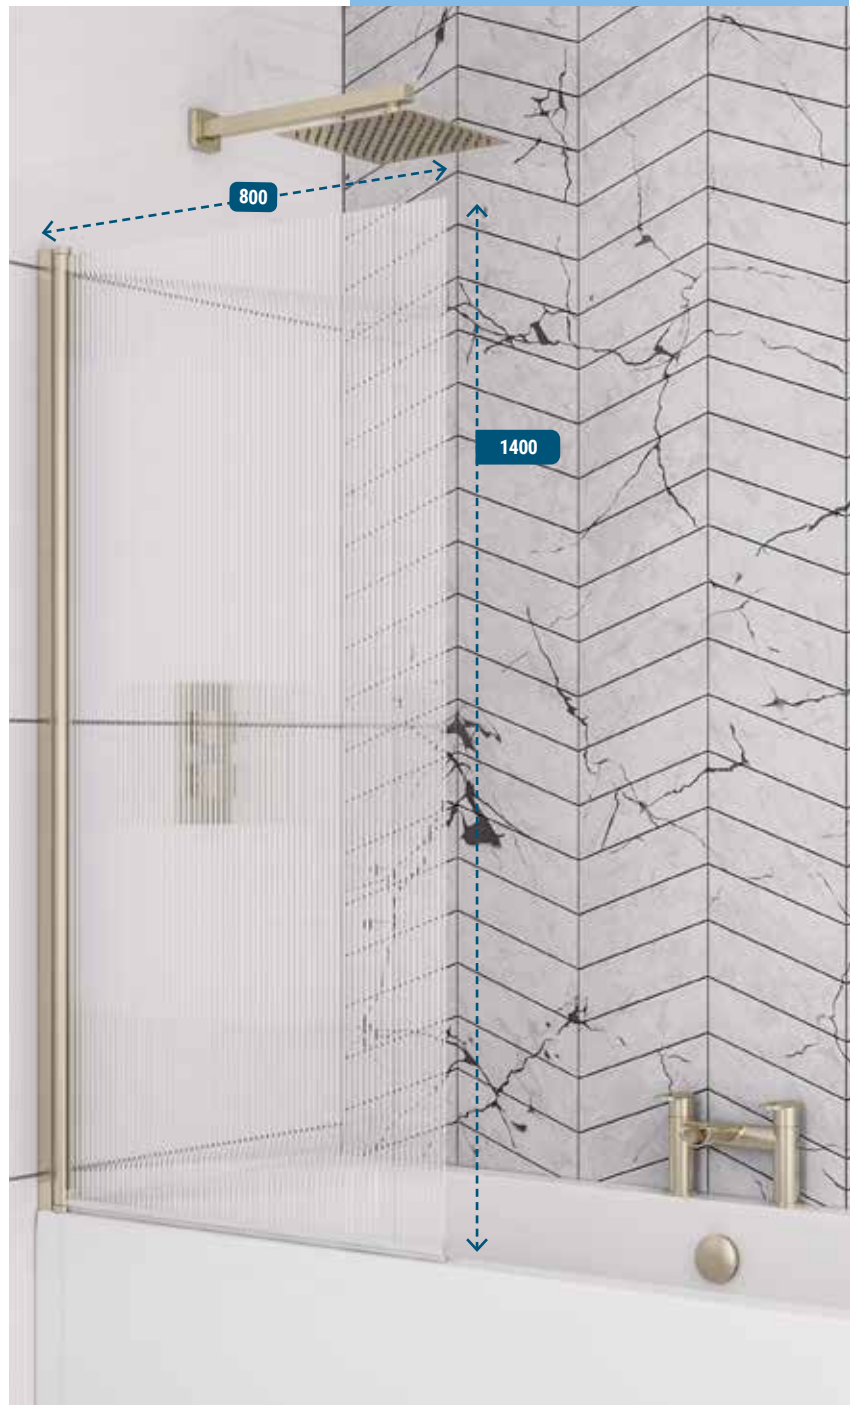

49.5103

NEW! FLUTED BATH SCREENS - LEFT HAND

Description	Colour	Code	£ Ex VAT	£ Inc VAT
6mm Straight Bath Screen in Fluted Glass (LH)	Chrome	49.5101	178.00	213.60
6mm Straight Bath Screen in Fluted Glass (LH)	Matt Black	49.5102	184.00	220.80
6mm Straight Bath Screen in Fluted Glass (LH)	Brushed Brass	49.5103	198.00	237.60

NEW! FLUTED BATH SCREENS - RIGHT HAND

Description	Colour	Code	£ Ex VAT	£ Inc VAT
6mm Straight Bath Screen in Fluted Glass (RH)	Chrome	49.5104	178.00	213.60
6mm Straight Bath Screen in Fluted Glass (RH)	Matt Black	49.5105	184.00	220.80
6mm Straight Bath Screen in Fluted Glass (RH)	Brushed Brass	49.5106	198.00	237.60

FEATURES

- 180 degrees barrel hinge • Fully concealed profiles included • Easy clean glass
- Glass is smooth on the inside and ribbed on the outside.