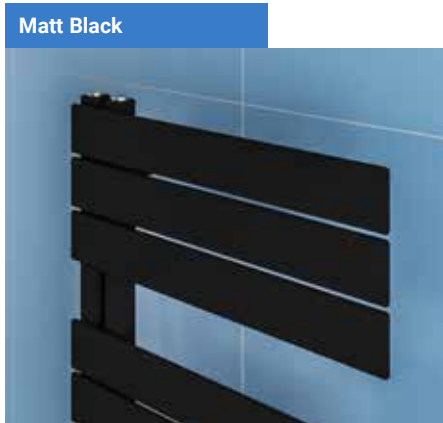

Helmsley Towel Rail - Matt Black

Size H x W	Watts	BTU	Element Output	Element Type	Code	£ Ex VAT	£ Inc VAT
800 x 500mm	437	1492	300W	A, A+, D, E, F, G	89.0638	270.00	324.00
800 x 600mm	506	1727	300W	A, A+, D, E, F, G	89.0639	299.00	358.80
1150 x 500mm	607	2072	300W	A, A+, D, E, F, G	89.0640	373.00	447.60
1150 x 600mm	703	2399	450W	A, A+, D, E, F, G	89.0641	415.00	498.00
1400 x 500mm	736	2512	450W	A, A+, D, E, F, G	89.0642	405.00	486.00
1400 x 600mm	853	2911	600W	A, A+, D, E, F, G	89.0643	451.00	541.20
1640 x 500mm	869	2966	600W	A, A+, D, E, F, G	89.0644	438.00	525.60
1640 x 600mm	1007	3436	600W	A, A+, D, E, F, G	89.0645	491.00	589.20

TECHNICAL INFORMATION

All measurements in Height by Width. Heat output based on ▲T60°C. Radiators that are electric only are restricted to the heat output of the elements. Element size can be increased to full capacity of rail if using element type D, E, F or G. (Type F & G Elements suitable for all electric only) For element types see pages 828-840. For matching valves see pages 841-849. For indirect heating systems only. Tappings are approx. 50mm and approx. 79mm off the wall. Price includes radiator and wall fixing sets, valves extra.

Radiator Valves
Page 841-849