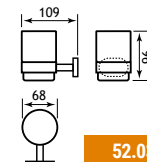

SALERNO SOLID BRASS ACCESSORIES

Salerno Solid Brass Accessories				
Description	Dimensions width x projection	Code	£ Ex VAT	£ Inc VAT
Tumbler Holder	95 x 113	52.020	22.00	26.40
Tumbler Holder Matt Smooth Black	95 x 113	52.215	22.00	26.40
Soap Dish	108 x 129	52.021	22.00	26.40
Soap Dish Matt Smooth Black	108 x 129	52.216	22.00	26.40
Robe Hook	56 x 50	52.022	19.00	22.80
Robe Hook Matt Smooth Black	56 x 50	52.217	19.00	22.80
Toilet Roll Holder	166 x 60	52.023	28.00	33.60
Toilet Roll Holder Matt Smooth Black	166 x 60	52.218	28.00	33.60
Towel Ring	213 x 118	52.024	31.00	37.20
Towel Holder	200 x 50	52.025	42.00	50.40
Towel Holder Matt Smooth Black	200 x 50	52.219	42.00	50.40
450mm Single Towel Rail	513 x 60	52.026	70.00	84.00
Single Towel Rail	666 x 60	52.027	79.00	94.80
Single Towel Rail Matt Smooth Black	666 x 60	52.221	91.00	109.20
450mm Double Towel Rail	513 x 110	52.028	91.00	109.20
600mm Double Towel Rail	666 x 110	52.029	107.00	128.40
Towel Rack with Bar	666 x 215	52.030	206.00	247.20
Glass Shelf	500 x 115	52.031	42.00	50.40
Glass Brush Holder	68 x 109	52.032	35.00	42.00
Glass Brush Holder Matt Smooth Black	68 x 109	52.220	35.00	42.00

FEATURES

- Made of solid brass
- A Choice of a bright chrome finish or matt smooth black
- Meticulously polished to produce mirror-like finish (chrome only)

52.027 / 52.221

52.032