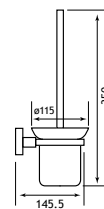

RIMINI SOLID BRASS ACCESSORIES

Can be freestanding or wall mounted

Each rail moves independently

52.112