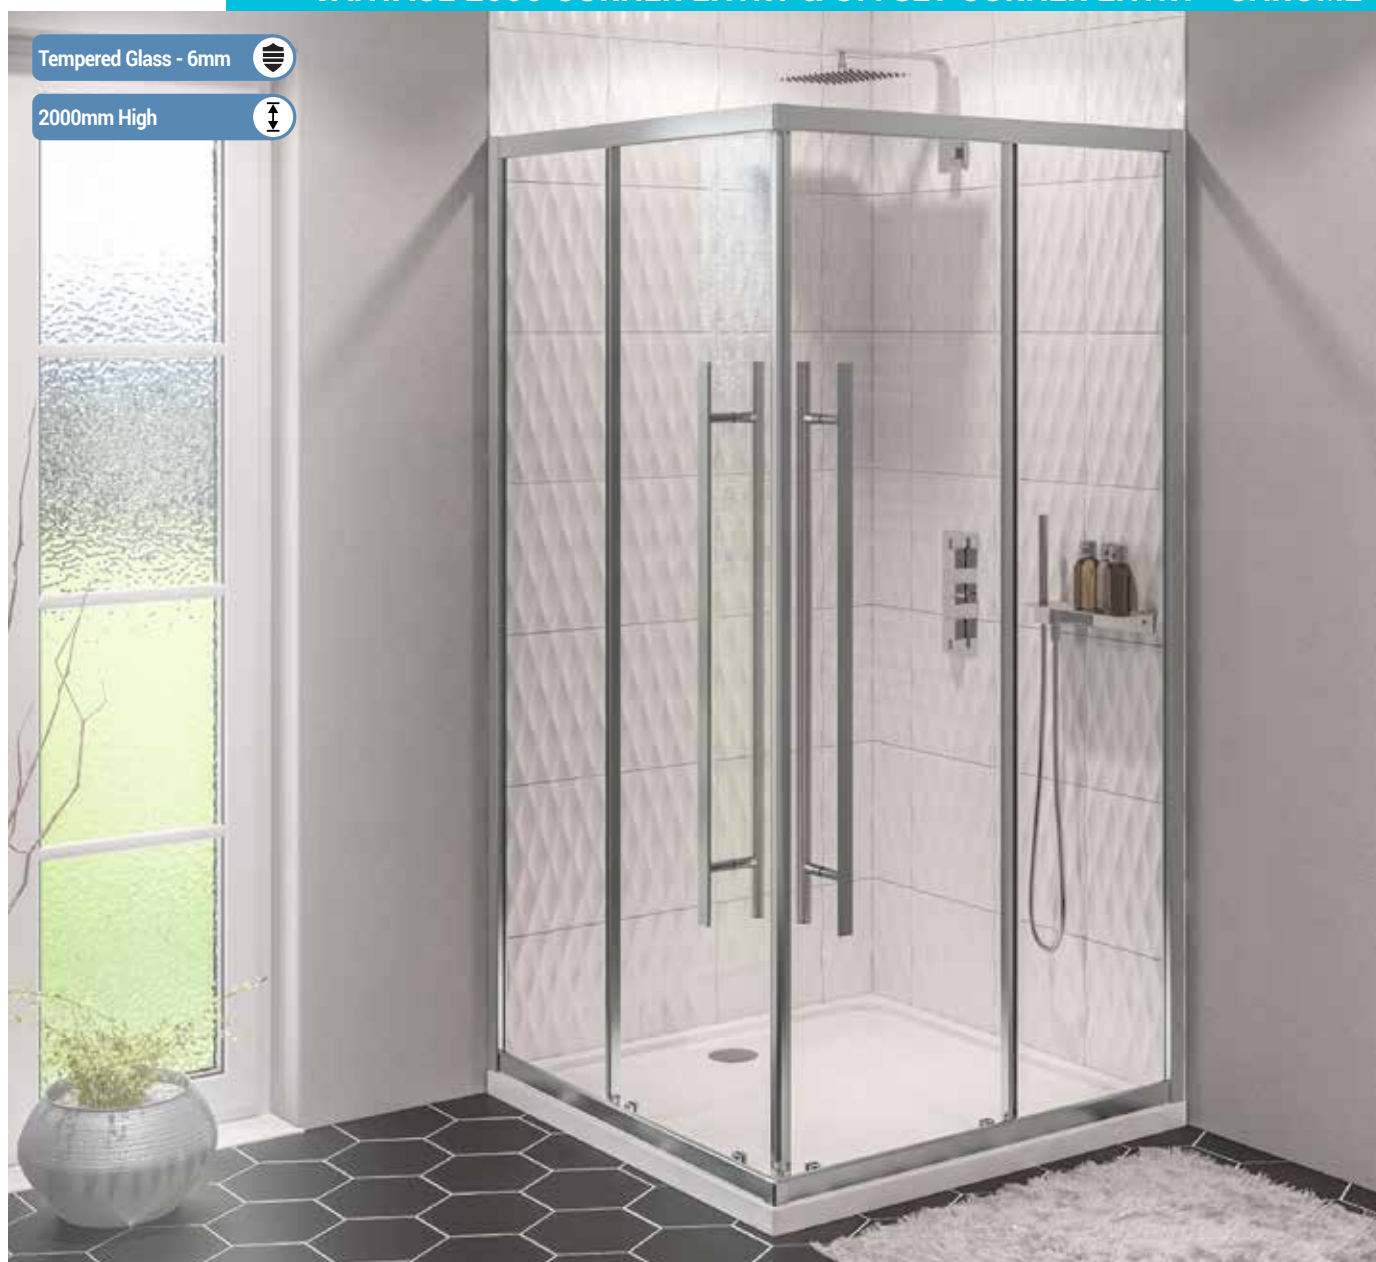

Vantage 2000

VANTAGE 2000 CORNER ENTRY & OFFSET CORNER ENTRY - CHROME

Tempered Glass - 6mm

2000mm High

Vantage 2000 offset corner entry 6mm tempered glass, 2000mm high.

FEATURES

- 10 Year manufacturer's guarantee* With conditions
- Easy clean glass
- Suitable for power showers
- Trays available to match
- Silver finish
- 6mm Tempered safety glass
- Fully concealed fixings

DOORS

Vantage 2000 Corner Entry & Offset Corner Entry - Chrome

Size	Adjustment	Door Opening	Code	£ Ex VAT	£ Inc VAT
800 x 800mm	760-780 x 760-780	370mm	49.0103	479.00	574.80
900 x 700mm	860-880 x 660-680	370mm	49.0093	490.00	588.00
900 x 760mm	860-880 x 720-740	390mm	49.0095	497.00	596.40
900 x 800mm	860-880 x 760-780	405mm	49.0097	499.00	598.80
900 x 900mm	860-880 x 860-880	440mm	49.0105	505.00	606.00
1000 x 760mm	960-980 x 720-740	420mm	49.0099	516.00	619.20
1000 x 800mm	960-980 x 760-780	440mm	49.0101	517.00	620.40