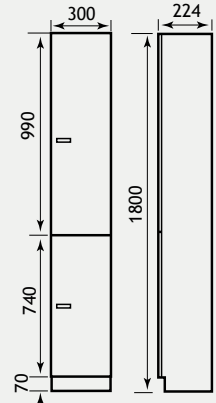

FEATURES

- Soft close system on doors

FEATURES - CAST MARBLE TOPS

- Made of 75% natural marble stone
- Repairable if chipped
- Seamless surface, easy to maintain

26.0047

Dura Comfort Height BTW pan

1.294

30cm Tall wall cupboard