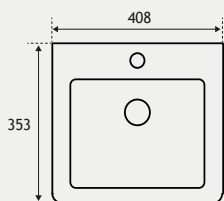

40 CM UNIT BASIN