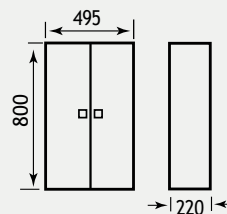

Oslo Tall Cistern

OSLO TALL CISTERN UNIT - DARK WALNUT

A Comfort Height cistern unit to complement the Dura Comfort Height BTW pan. Available as a stand alone unit or with the option of two different size cupboards.

Oslo Tall Cistern Unit - Dark Walnut

Description	Code	£ Ex VAT	£ Inc VAT
Oslo Tall Cistern Unit	59.0004	291.00	349.20
Oslo Tall Cistern Unit top	59.0005	54.00	64.80
Oslo tall unit cupboard 500 x 800 x 200mm †	59.0006	252.00	302.40
Oslo tall unit cupboard 500 x 1000 x 200mm †	59.0007	284.00	340.80
Dura Comfort Height BTW Pan	26.0047	195.00	234.00
Dura Deluxe Soft Close Seat	26.0015	73.00	87.60
Vantage Plain Hidden Cistern CP Push Button	17.001	180.00	216.00
Eastbrook Jacket Hidden Cistern - Bottom Inlet	53.001	112.00	134.40
Vantage Hidden Cistern with Jacket	17.3029	207.00	248.40

†Can be wall mounted as a stand alone unit.

Oslo 58 Unit - Dark Walnut

Description	Code	£ Ex VAT	£ Inc VAT
Oslo 58cm door base unit	59.0002	368.00	441.60
Oslo 58 cast top*	51.007	211.00	253.20

*Due to depth of the waste area, the trap for external overflow kit & a flip top basin waste (unslotted) are recommended for installation.

Extras

Description	Code	£ Ex VAT	£ Inc VAT
Trap for external overflow kit	7.0015	24.00	28.80
Flip Top Basin Waste - Unslotted	25.0005	19.00	22.80

See page 283 for alternative matching basins.
For hidden cisterns see pages 201-203.

FEATURES

- Soft close system on doors

FEATURES - CAST MARBLE TOPS

- Made of 75% natural marble stone
- Repairable if chipped
- Seamless surface, easy to maintain

FEATURES

- Soft close system on doors
- Separate shaver socket
- Cornice has LED spotlights

FEATURES - CAST MARBLE TOPS

- Made of 75% natural marble stone
- Repairable if chipped
- Seamless surface, easy to maintain

59.0004 & 59.0006

59.0006

59.0007

59.0002 & 51.007