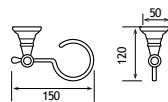

Rockingham

Rockingham Solid Brass			
Description	Code	£ Ex VAT	£ Inc VAT
Rockingham Robe Hook	52.040	41.00	49.20
Rockingham Tumbler Holder	52.041	64.00	76.80
Rockingham Double Tumbler Holder	52.042	90.00	108.00
Rockingham Soap Dish	52.043	64.00	76.80
Rockingham Towel Ring	52.044	59.00	70.80
Rockingham Toilet Roll Holder	52.045	68.00	81.60
Rockingham Single Towel Rail	52.046	90.00	108.00
Rockingham Double Towel Rail	52.047	149.00	178.80
Rockingham Towel Shelf	52.048	257.00	308.40
Rockingham Glass Shelf with Barrier	52.049	97.00	116.40
Rockingham Toilet Brush Holder	52.050	83.00	99.60
Rockingham Covered Toilet Roll Holder	52.051	74.00	88.80

FEATURES

- Constructed from solid brass
- Polished chrome finish
- Traditional design
- Easy to fit

52.043