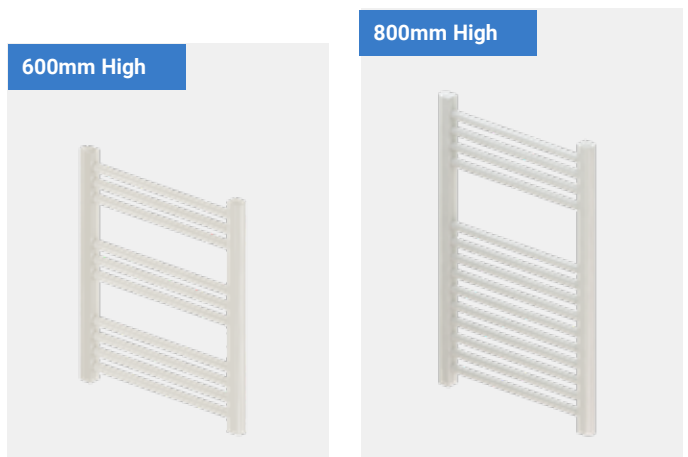

Multirail Range

WINGRAVE - STRAIGHT, GLOSS WHITE

A contemporary straight towel radiator range which comes in chrome, matt anthracite, matt cobalt blue, matt black, matt grey, gloss white and matt white finishes. With a wide variety of sizes, this range not only adds to your bathroom with design simplicity but also keeps your towels warm.

FEATURES

1. 22mm diameter horizontal round tubes
   - Wide range of sizes to fit in all spaces
   - Horizontal sizes to fit under windows
   - Tested to BS EN 442 standards
   - 5 Year manufacturer's warranty*
   - Can be single or dual fuel, or all electric
2. With conditions

Warranty 5 Year	Diameter (Ø) 22 MM Bars	Heating	All Electric	Dual-Fuel