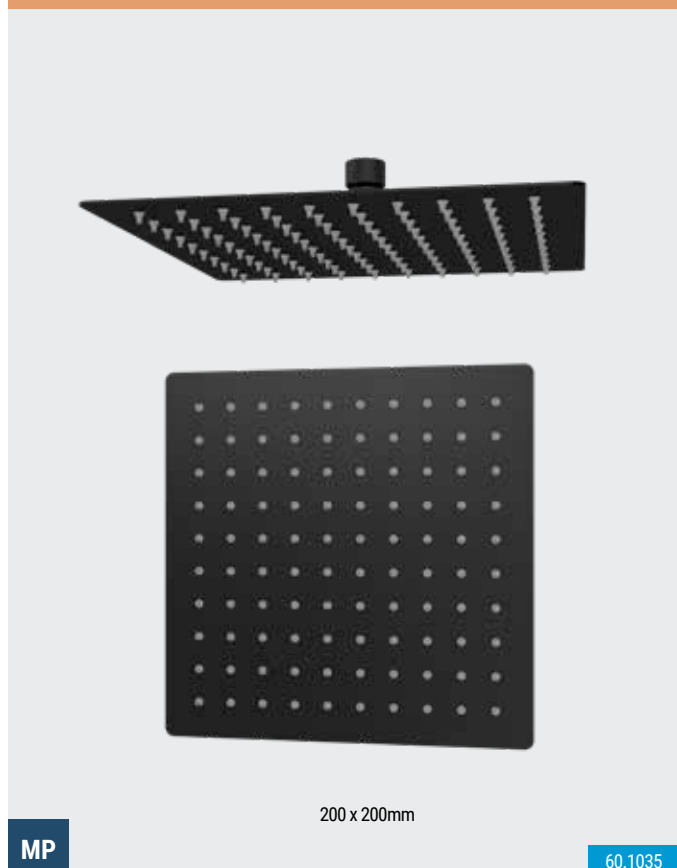

MP 200 x 200mm 60.1015

SHOWER HEADS - SMOOTH BLACK

MP 60.1035