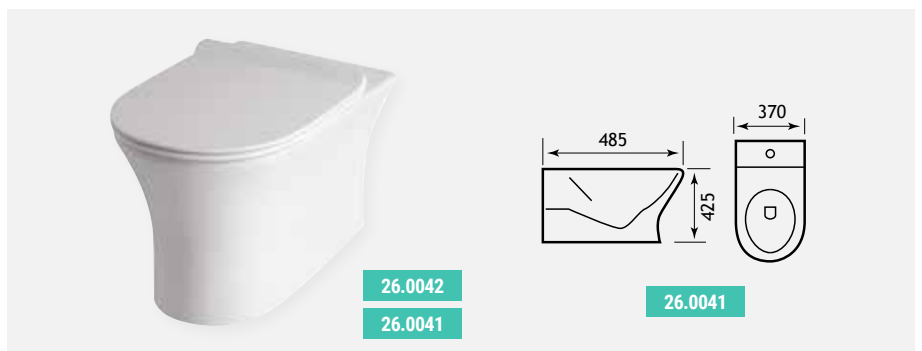

Northall BTW Pan

Description	Code	£ Ex VAT	£ Inc VAT
Northall BTW Rimless Pan*	26.0041	273.00	327.60
Northall Soft Close Seat	26.0042	97.00	116.40
Northall/Farringdon Wrap Over Soft Close Seat	26.0056	74.00	88.80

*Compatible with both 26.0042 & 26.0056.