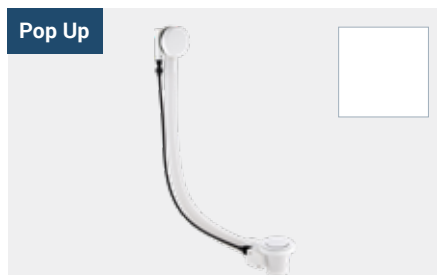

Matt White Bath Pop up Waste & Overflow		
CODE	£ EX VAT	£ INC VAT
98.1002	46.00	55.20