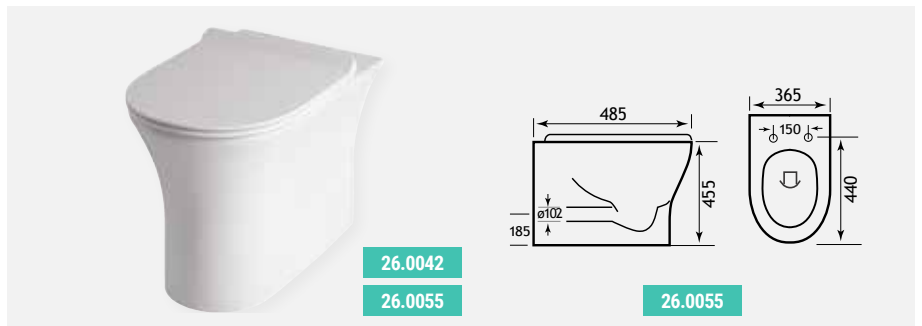

Northall Range

NORTHALL PANS

A contemporary rimless pan in both close coupled and back to wall to suit a wide range of installations.

FEATURES

- Quick release soft close seat
- Rimless technology
- Top fix seat
- 2 styles of seat available

Northall Comfort Height BTW CC Pan

Description	Code	£ Ex VAT	£ Inc VAT
Northall Comfort Height BTW CC Rimless Pan*	26.0054	260.00	312.00
Northall Cistern inc Fittings	26.0040	126.00	151.20
Northall Soft Close Seat	26.0042	97.00	116.40
Northall/Farringdon Wrap Over Soft Close Seat	26.0056	74.00	88.80
Jollytronic universal bottom entry cistern fitting	7.0000	135.00	162.00

*Compatible with both 26.0042 & 26.0056

Shown with 26.0042 seat.

Compatible with both 26.0056/26.0042

Northall Comfort Height BTW

Description	Code	£ Ex VAT	£ Inc VAT
Northall Comfort Height BTW Rimless Pan*	26.0055	274.00	328.80
Northall Soft Close Seat	26.0042	97.00	116.40
Northall/Farringdon Wrap Over Soft Close Seat	26.0056	74.00	88.80

*Compatible with both 26.0042 & 26.0056.

Northall BTW Pan

Description	Code	£ Ex VAT	£ Inc VAT
Northall BTW Rimless Pan*	26.0041	273.00	327.60
Northall Soft Close Seat	26.0042	97.00	116.40
Northall/Farringdon Wrap Over Soft Close Seat	26.0056	74.00	88.80

*Compatible with both 26.0042 & 26.0056.

Northall Wall Hung Pan

Description	Code	£ Ex VAT	£ Inc VAT
Northall Wall Hung Rimless Pan*	26.0104	237.00	284.40
Northall Soft Close Seat	26.0042	97.00	116.40
Northall/Farringdon Wrap Over Soft Close Seat	26.0056	74.00	88.80

*Compatible with both 26.0042 & 26.0056.