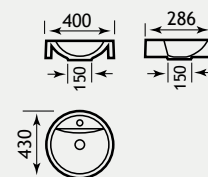

51.029 - Renata