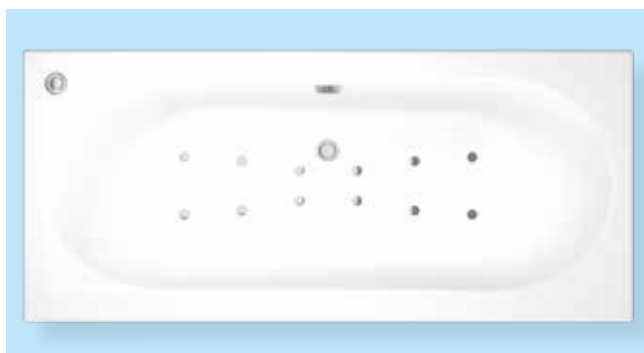

Electronic Upgrade

Removes pneumatic switch and replaces it with an electronic control pad (includes low water sensor).

**Warranty On
All Systems**

Bespoke Whirlpools

Airspa Systems

Air bubbles are released into the water producing a gentle, calming massaging fizz.