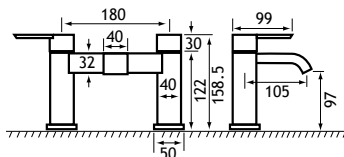

Hooper Range

HOOPER

MP

93.0001

Hooper

Description	Code	£ Ex VAT	£ Inc VAT
Hooper mono basin c/w clicker waste†	56.2045	138.00	165.60
Hooper bath filler†	56.2046	219.00	262.80
Hooper BSM inc kit*†	56.2047	251.00	301.20

*Wall brackets sold separately. Ceramic disc technology. While Stocks Last†

MP

- 0.5 bar minimum

MP

56.2045

56.2045

MP

56.2046

56.2046

MP

56.2047

56.2047