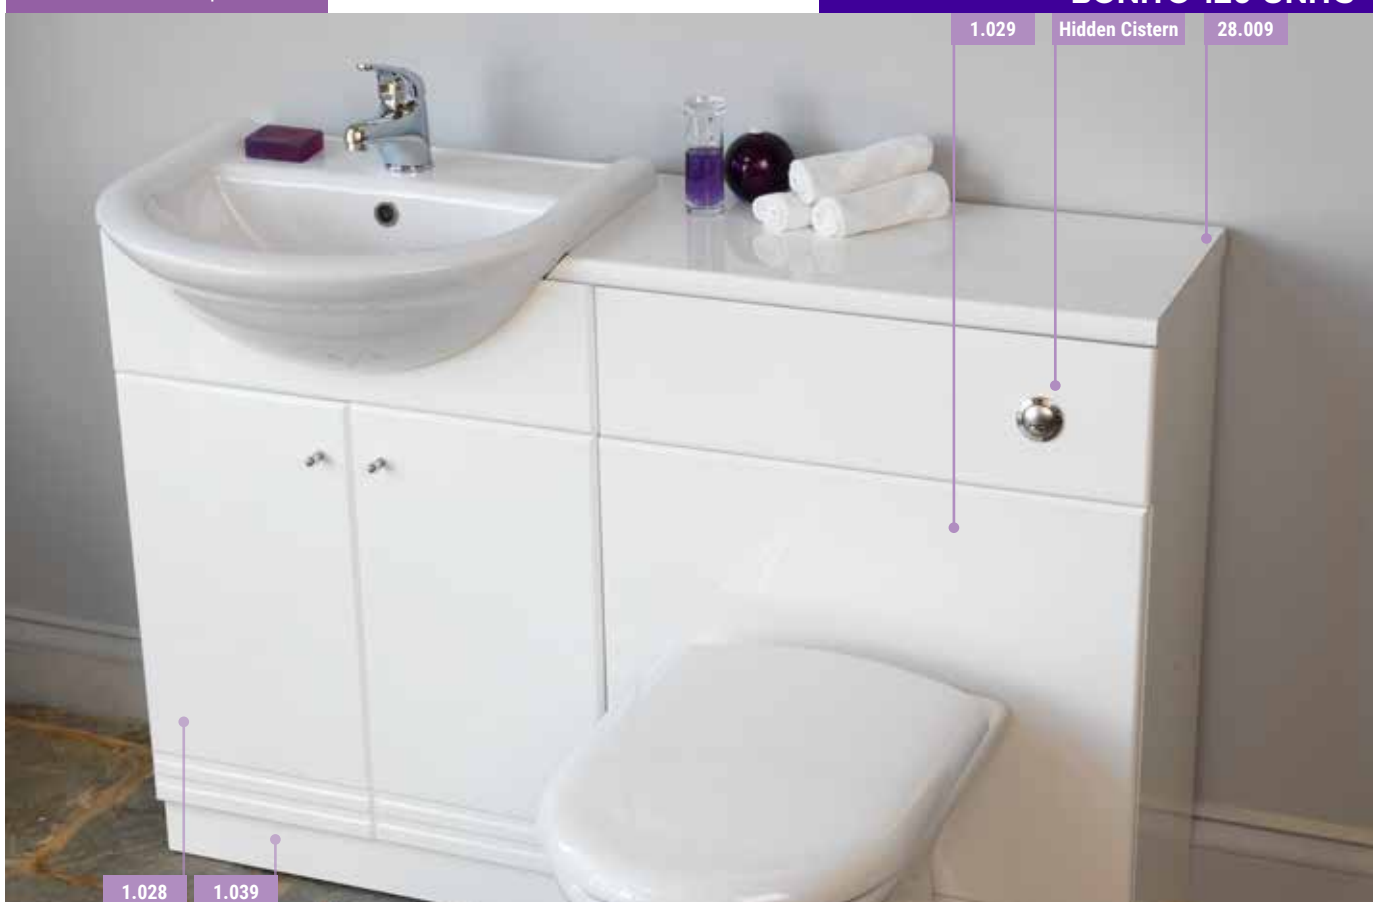

Bonito 120 Range

Bonito with laminate top

Bonito 120 White Gloss with laminate top. There are numerous combinations using laminate tops and optional 300mm left and right hand base units with corresponding 300mm wall cupboards.

We offer a wide range of other sanitaryware options to suit most tastes. Refer to the sanitaryware section for many different designs on back to wall WC pans and semi recessed basins.

Bonito Range Of Fitted Bathroom Furniture

Description	Code	£ Ex VAT	£ Inc VAT
Bonito 60cm basin unit **	1.028	305.00	366.00
Bonito 60cm WC unit **	1.029	338.00	405.60
Bonito 30cm RH base drawer unit	1.030	187.00	224.40
Bonito 30cm LH base drawer unit	1.031	187.00	224.40
Bonito 30cm wall unit - door	1.032	149.00	178.80
Bonito 60cm wall unit - door	1.034	258.00	309.60
Bonito 60cm mirror	1.036	150.00	180.00
Diamante 60cm Cornice	1.204	226.00	271.20
Bonito 30cm plinth (height 70mm)	1.011	20.00	24.00
Bonito 60cm plinth (height 70mm)	1.037	22.00	26.40
Bonito 90cm plinth (height 70mm)	1.038	24.00	28.80
Bonito 120cm plinth (height 70mm)	1.039	25.00	30.00
Bonito 150cm plinth (height 70mm)	1.040	29.00	34.80
Bonito 180cm plinth (height 70mm)	1.041	31.00	37.20
Plain infill panel 30 x 81cm	1.042	88.00	105.60
Vantage Plain Hidden Cistern CP Push Button	17.001	180.00	216.00
Eastbrook Jacket Hidden Cistern - Bottom Inlet	53.001	112.00	134.40
Vantage Hidden Cistern with Jacket	17.3029	207.00	248.40

NB White mirrors are supplied with chrome shrouds around LED lights. All handles chrome.**Plinth must be ordered separately.

Check List ✓

Units	Tops - cast (51.001/2) + (1.062)	Tops - semi recessed basin + (28.006/9/7/8)	Plinths	Hidden cistern	BTW pan	Taps	Cornice	Wall Cupboards
☐	☐	☐	☐	☐	☐	☐	☐	☐

BONITO 120 UNITS

1.029 Hidden Cistern 28.009

Bonito WC Unit And White Gloss Top

Description	Code	£ Ex VAT	£ Inc VAT
Bonito 600mm MDF WC cover	1.063	69.00	82.80
Bonito 60cm WC unit	1.029	338.00	405.60
Bonito 60cm plinth (height 70mm)	1.037	22.00	26.40
Vantage Plain Hidden Cistern CP Push Button	17.001	180.00	216.00
Eastbrook Jacket Hidden Cistern - Bottom Inlet	53.001	112.00	134.40
Vantage Hidden Cistern with Jacket	17.3029	207.00	248.40

Laminate Tops: 28MM Thickness, Gloss White

Description	Code	£ Ex VAT	£ Inc VAT
Laminate Tops Gloss 1000 x 310 mm	28.006	73.00	87.60
Laminate Tops Gloss 1200 x 310mm	28.009	84.00	100.80
Laminate Tops Gloss 1500 x 310 mm	28.007	84.00	100.80
Laminate Tops Gloss 2000 x 310 mm	28.008	142.00	170.40