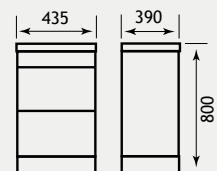

Oslo 44 Push Drawer Unit

Description	Code	£ Ex VAT	£ Inc VAT
Oslo 44 Push Drawer Unit	1.805	445.00	534.00