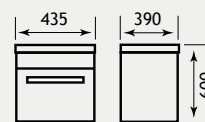

Oslo 44 Wall Hung Internal Drawer Unit

Description	Code	£ Ex VAT	£ Inc VAT
Oslo 44 Wall Hung Unit with Internal Drawer	1.801	466.00	559.20