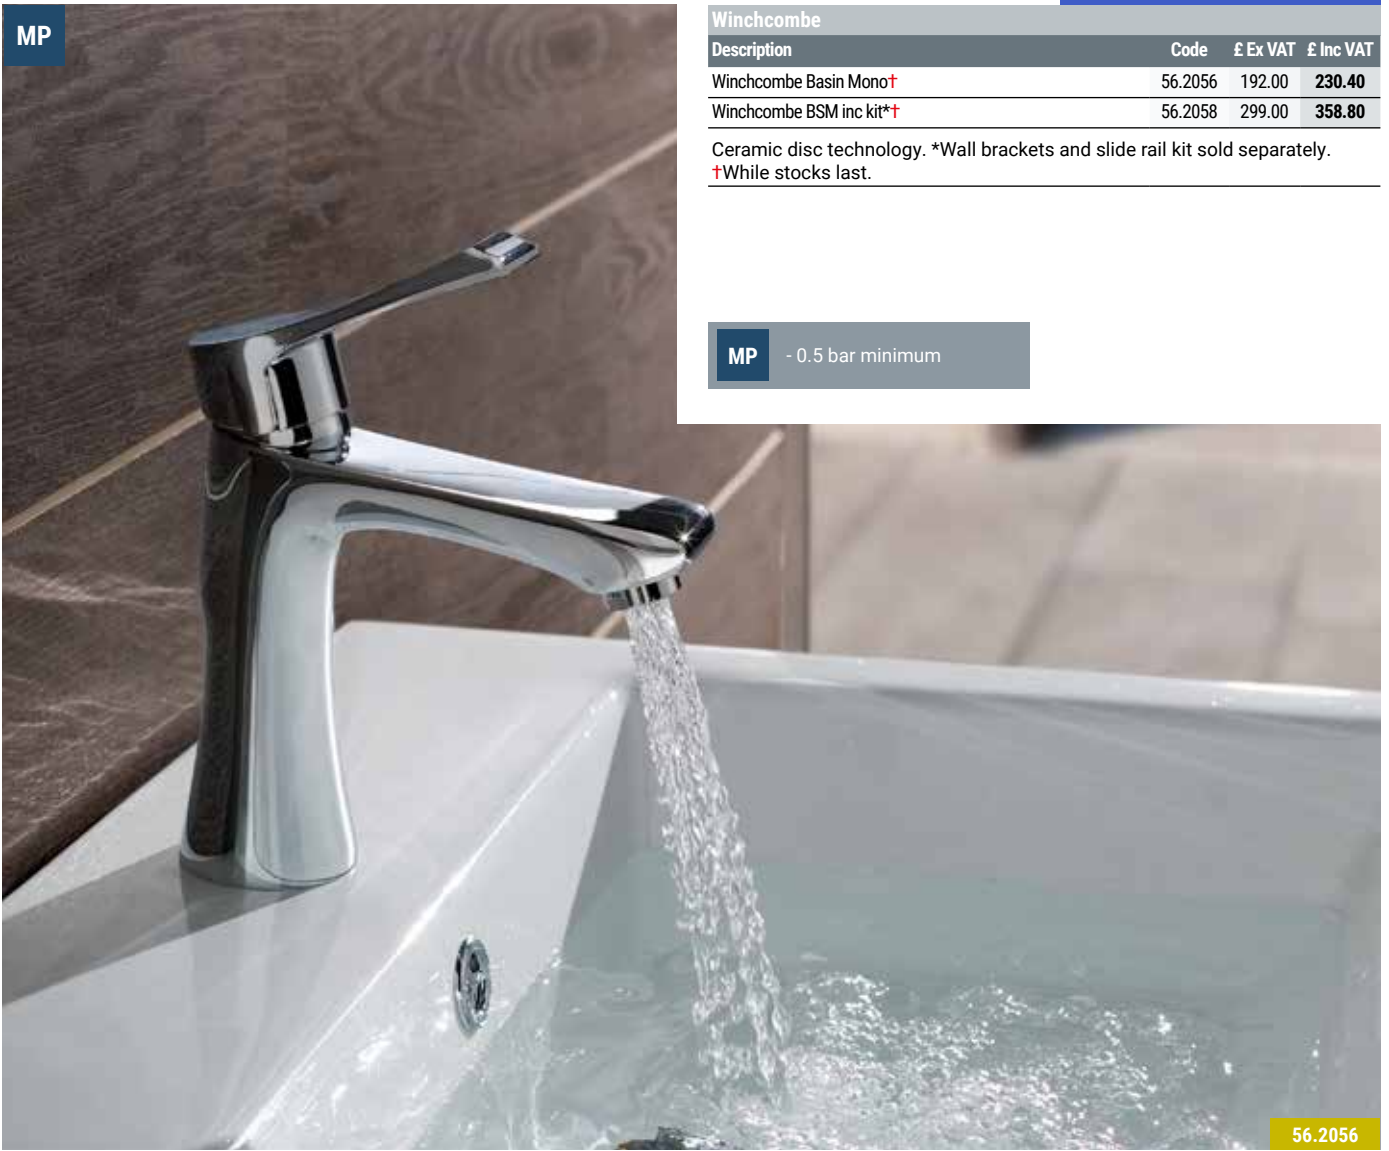

Winchcombe Range

WINCHCOMBE

Winchcombe

Description	Code	£ Ex VAT	£ Inc VAT
Winchcombe Basin Mono†	56.2056	192.00	230.40
Winchcombe BSM inc kit*†	56.2058	299.00	358.80

Ceramic disc technology. *Wall brackets and slide rail kit sold separately.
†While stocks last.

MP