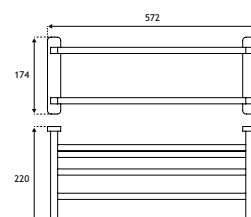

52.457

52.477