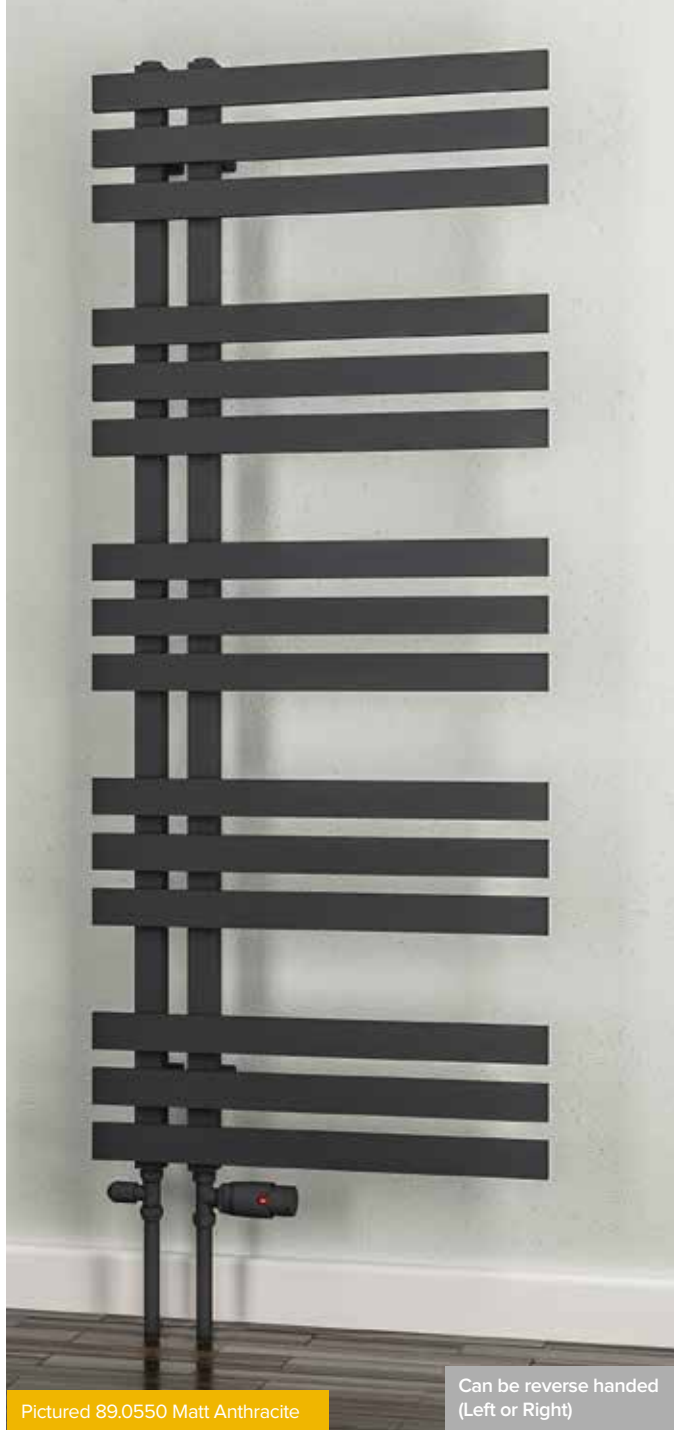

Pictured 89.0550 Matt Anthracite

Can be reverse handed
(Left or Right)

A modern, versatile towel rail. Available in 6 colours with reversible installation possibility.

FEATURES

1. 40 x 10mm. horizontal bars and 30 x 30mm. vertical profiles
   - Rear fixing metal wall brackets
   - Tested to BS EN 442 standards
   - 6 colours available from stock
   - Can be reverse handed (left or right)
   - Can be single, dual fuel or all electric
   - 5 Year Manufacturer's Warranty*
2. With conditions

Warranty

5

Year

Heating

All Electric

Dual-Fuel