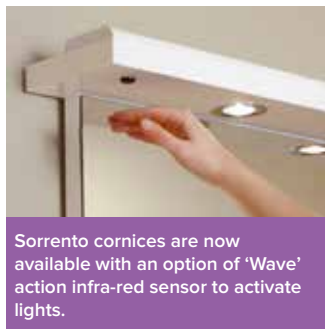

Oslo 100 - Drawer Unit Range

The two drawer Oslo Unit is both stylish and practical. The drawers glide open giving full access to all contents in one smooth action. Also compatible with the Oslo 100 is the Sorrento mirror and cornice as shown left. For wall mirrors and cabinets see pages 334-359. The internal design of these drawers may change during the lifetime of this brochure.

Oslo 100 Base and Double Bowl Cast Top			
Description	Code	£ Ex VAT	£ Inc VAT
Oslo 1000mm drawer base unit for double bowl	1.091	666.00	799.20
Oslo 100 double cast top*	51.010	340.00	408.00
Sorrento 70cm mirror	1.419	170.00	204.00
Sorrento 80cm LED cornice	1.522	264.00	316.80
Sorrento 800mm 'Wave' action infra red LED cornice	1.219	336.00	403.20
Plain Mirror 555 x 1000	40.0020	96.00	115.20

Oslo WC Unit			
Description	Code	£ Ex VAT	£ Inc VAT
Oslo WC unit only	1.287	326.00	391.20
Oslo WC unit lid	1.075	63.00	75.60
Oslo WC unit plinth	1.288	18.00	21.60

Extras			
Description	Code	£ Ex VAT	£ Inc VAT
Trap for external overflow kit	7.0015	24.00	28.80
Flip Top Basin Waste - Unslotted	25.0005	19.00	22.80

*2 x 7.0015 and 2 x wastes required for item 51.010 double bowl.

1. **FEATURES - CAST MARBLE TOPS**
2. Made of 75% natural marble stone
   - Repairable if chipped
   - Seamless surface, easy to maintain