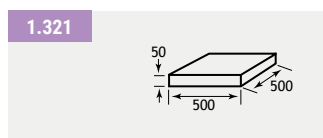

SEVILLE TABLEAU - WHITE GLOSS

A contemporary take on the bathroom unit, this minimalist shelf will transform your bathroom. Supplied with wall brackets.

Seville Vanity Tableau in White Gloss

Description	Code	£ Ex VAT	£ Inc VAT
Seville 500mm vanity tableau inc wall bracket	1.321	370.00	444.00
Seville 600mm vanity tableau inc wall brackets	1.322	411.00	493.20
Seville 800mm vanity tableau inc wall bracket	1.323	488.00	585.60
Seville 1000mm vanity tableau inc wall bracket	1.324	568.00	681.60
Rondo sit on basin 412mm	51.032	202.00	242.40

Optional Towel Rails See Picture Above

Description	Code	£ Ex VAT	£ Inc VAT
Single Towel Rail 450mm Chrome	52.117	57.00	68.40
Single Towel Rail 550mm Chrome	52.118	58.00	69.60
Single Towel Rail 750mm Chrome	52.119	62.00	74.40
Single Towel Rail 950mm Chrome	52.120	66.00	79.20

FEATURES

- Hidden wall brackets
- Two colour options available