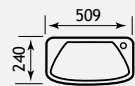

Cloakroom Basin			
Description	Code	£ Ex VAT	£ Inc VAT
Cloakroom basin 457x358 2TH	56.0052	96.00	115.20
Cloakroom basin 509x240 1TH	56.0053	96.00	115.20
Cloakroom basin 509x240 2TH	56.0054	93.00	111.60