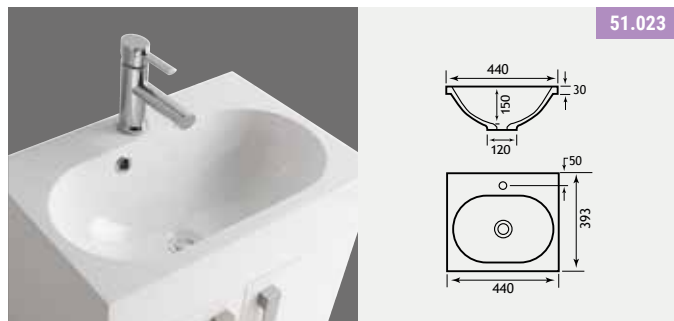

OSLO 44 COMPATIBLE BASINS

Oslo base units create a stunning impression with their simplistic yet sophisticated design. Choosing a basin that matches your selection of tap or accessories unites all the design elements to display an effortless look.