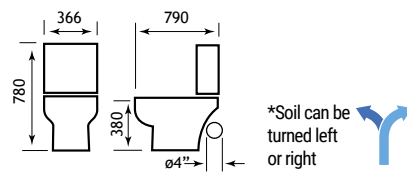

75.0011

75.0001