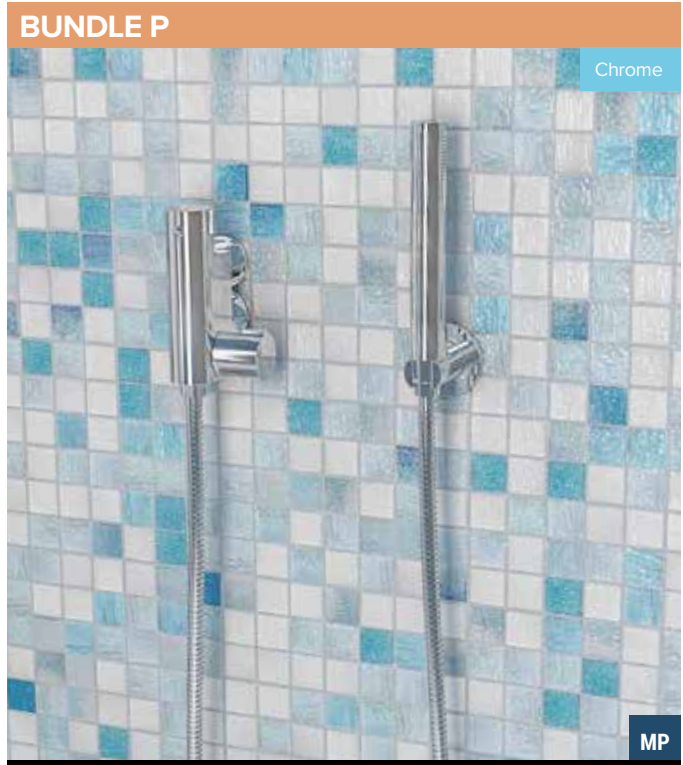

Bundle P			
Description	Code	£ Ex VAT	£ Inc VAT
Vertical exposed valve, round shower handset, shower hose & shower holder	BND011	223.00	267.60

1. **Bundle Components**
- 93.0100 x1
  - 78.0040 x1
  - 78.0025 x1
  - 93.0064 x1