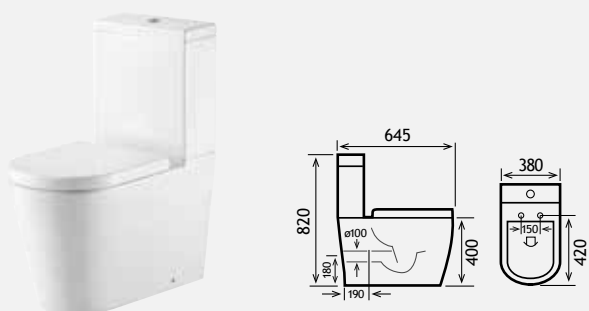

METRO CC BTW PAN RANGE

METRO SHORT PROJECTION CC BTW PAN

Description	Code	£ Ex VAT	£ Inc VAT
Metro short projection CC BTW Pan	26.0092	241.00	289.20
Metro short projection cistern	26.0094	99.00	118.80
Metro short projection soft close seat	26.0105	77.00	92.40
Jollytronic universal bottom entry cistern fitting	7.0000	135.00	162.00

METRO SHORT PROJECTION RIMLESS CC BTW PAN

Description	Code	£ Ex VAT	£ Inc VAT
Metro short projection rimless CC BTW Pan	26.0098	251.00	301.20
Metro short projection cistern	26.0094	99.00	118.80
Metro short projection soft close seat	26.0105	77.00	92.40
Jollytronic universal bottom entry cistern fitting	7.0000	135.00	162.00

*For more information see page 201.