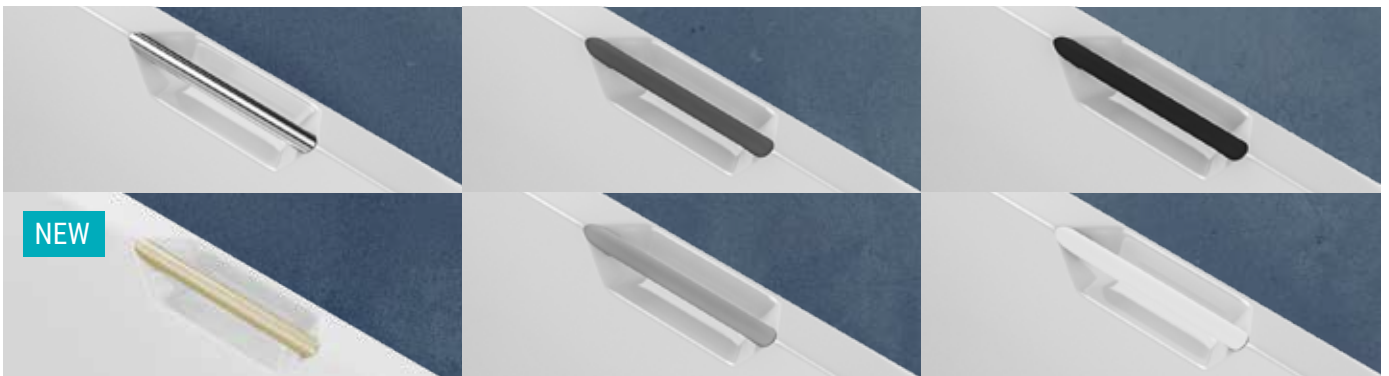

Portland SE TG shown. **Grips sold separately.** Compatible bath screens on page 155 - 165

DESCRIPTION	CODE	£ EX VAT	£ INC VAT
Chrome Grips (pair)	42.0001	39.00	46.80
Matt White Grips (pair)	42.0002	51.00	61.20
Matt Grey Grips (pair)	42.0003	51.00	61.20

DESCRIPTION	CODE	£ EX VAT	£ INC VAT
Matt Black Grips (pair)	42.0004	51.00	61.20
NEW! Brushed Brass Grips (pair)	42.0007	66.00	79.20
Matt Anthracite Grips (pair)	42.0006	51.00	61.20