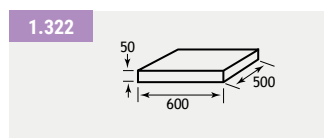

SEVILLE TABLEAU - WHITE GLOSS

A contemporary take on the bathroom unit, this minimalist shelf will transform your bathroom. Supplied with wall brackets.

Seville Vanity Tableau in White Gloss

Description	Code	£ Ex VAT	£ Inc VAT
Seville 500mm vanity tableau inc wall bracket	1.321	370.00	444.00
Seville 600mm vanity tableau inc wall brackets	1.322	411.00	493.20
Seville 800mm vanity tableau inc wall bracket	1.323	488.00	585.60
Seville 1000mm vanity tableau inc wall bracket	1.324	568.00	681.60
Rondo sit on basin 412mm	51.032	202.00	242.40

Optional Towel Rails See Picture Above

Description	Code	£ Ex VAT	£ Inc VAT
Single Towel Rail 450mm Chrome	52.117	57.00	68.40
Single Towel Rail 550mm Chrome	52.118	58.00	69.60
Single Towel Rail 750mm Chrome	52.119	62.00	74.40
Single Towel Rail 950mm Chrome	52.120	66.00	79.20

FEATURES

- Hidden wall brackets
- Two colour options available