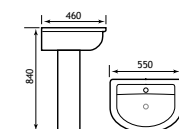

26.0062/26.0063