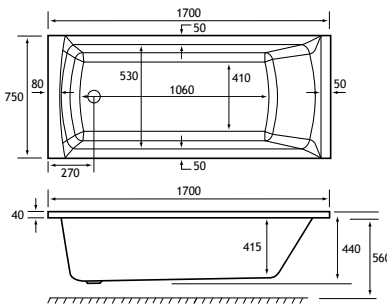

SINGLE ENDED Rockall

1700 x 750 SE

1700 x 750 x 440mm

268 Litres

DESCRIPTION	CODE	£ EX VAT	£ INC VAT
1700 x 750 Rockall - 5mm	42.0084	350.00	420.00
1700 x 750 Rockall - Beauforté	42.1084	620.00	744.00
PANELS			
1700 x 560 Front Panel	42.5013	114.00	136.80
750x560 End Panel	42.5023	69.00	82.80
1700 x 560 Front Panel - Beauforté	42.6013	192.00	230.40
750 x 560 End Panel - Beauforté	42.6023	114.00	136.80
1700 Adjustable Front Panel - Beauforté	42.6033	277.00	332.40
1810 x 810 L Shape Flat Panel - Beauforté	42.6035	367.00	440.40

SHOWER

440 DEPTH

HEAD REST

ULTRA STRONG