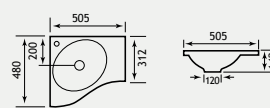

Oslo Max			
Description	Code	£ Ex VAT	£ Inc VAT
Oslo Max Corner Base Unit LH	1.301	495.00	594.00
Oslo Max Corner Base Unit RH	1.302	495.00	594.00
Oslo Max cistern unit	1.303	329.00	394.80
Oslo Max Long top LH *	51.039	349.00	418.80
Oslo Max Long top RH *	51.040	349.00	418.80
Oslo Max Single top LH *	51.041	247.00	296.40
Oslo Max Single top RH *	51.042	247.00	296.40
Bonito Slab top 600 for WC unit	51.021	123.00	147.60

Plinth included. *Due to depth of the waste area, the trap for external overflow kit & a flip top basin waste (unslotted) are recommended for installation.

Extras			
Description	Code	£ Ex VAT	£ Inc VAT
Trap for external overflow kit	7.0015	24.00	28.80
Flip Top Basin Waste - Unslotted	25.0005	19.00	22.80
Bivieve 600 x 800mm LED Mirror	40.1013	240.00	261.60

*7.0015 trap and unslotted basin waste recommended for installation.

BTW Pan Extras			
Description	Code	£ Ex VAT	£ Inc VAT
Vantage Plain Hidden Cistern CP Push Button	17.001	180.00	216.00
Vantage Hidden Cistern with Jacket	17.3029	207.00	248.40
Eastbrook Jacket Hidden Cistern - Bottom Inlet	53.001	112.00	134.40
Flexible WC Connector for BTW Pans †	2.009	40.00	48.00

†Pan connector 2.009 is recommended for use with our BTW pans.

51.041/51.042 (Left hand shown)