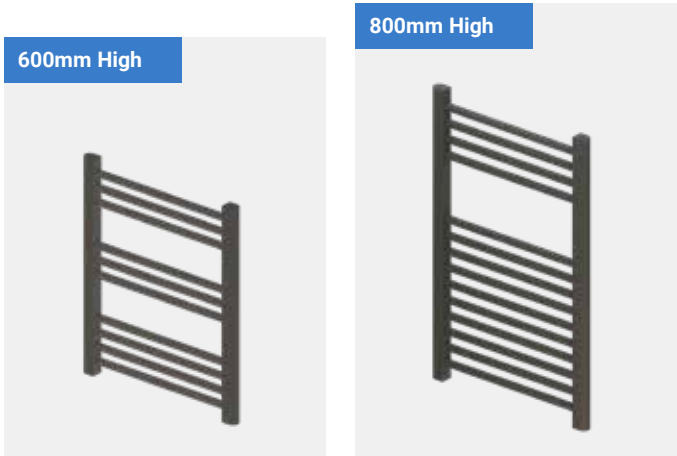

Multirail Range

WINGRAVE - STRAIGHT, MATT ANTHRACITE

A contemporary straight towel radiator range which comes in chrome, matt anthracite, matt cobalt blue, matt black, matt grey, gloss white and matt white finishes. With a wide variety of sizes, this range not only adds to your bathroom with design simplicity but also keeps your towels warm.

FEATURES

1. 22mm diameter horizontal round tubes
   - Wide range of sizes to fit in all spaces
   - Horizontal sizes to fit under windows
   - Tested to BS EN 442 standards
   - 5 Year manufacturer's warranty*
   - Can be single or dual fuel, or all electric
2. With conditions

Warranty 5 Year	Diameter (Ø) 22 MM Bars	Heating	All Electric	Dual-Fuel