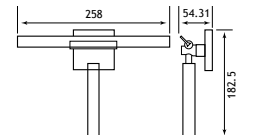

RIMINI SOLID BRASS ACCESSORIES

Can be freestanding or wall mounted

Each rail moves independently

52.115