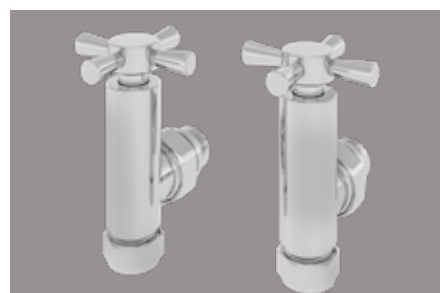

Angled Crosshead Radiator Valves - Chrome (pair)		
Code	£ Ex VAT	£ Inc VAT
54.0025	43.00	51.60