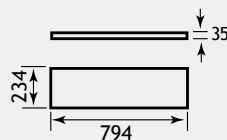

Oslo Combi Range

The Oslo Corner Combi collection is a clean, space efficient range that maximises storage. Choose from a selection of longer or shorter length set-ups to suit your taste and bathroom size.

Oslo Corner Combi

Description	Code	£ Ex VAT	£ Inc VAT
Oslo Combi 580 door base unit	1.300	313.00	375.60
Oslo 580 Combi basin top*	51.047	182.00	218.40

*Due to depth of the waste area, the trap for external overflow kit & a flip top basin waste (unslotted) are recommended for installation.

Oslo Cabinets

Description	Code	£ Ex VAT	£ Inc VAT
Oslo Corner base unit LH	1.284	427.00	512.40
Oslo Corner base unit RH	1.285	427.00	512.40
Oslo 30cm base cupboard, 1 door	1.293	169.00	202.80
Oslo curved end unit LH	1.306	285.00	342.00
Oslo curved end unit RH	1.307	285.00	342.00

Oslo WC Unit

Description	Code	£ Ex VAT	£ Inc VAT
Oslo WC unit only	1.287	326.00	391.20
Oslo WC unit plinth	1.288	18.00	21.60
Plain infill panel 30 x 81cm	1.042	88.00	105.60

For hidden cisterns see pages 194-195.

Plain Tops

Description	Code	£ Ex VAT	£ Inc VAT
Oslo Curved Long top Plain LH	51.043	154.00	184.80
Oslo Curved Long top Plain RH	51.044	154.00	184.80
Oslo Curved Single top Plain LH	51.045	110.00	132.00
Oslo Curved Single top Plain RH	51.046	110.00	132.00
Oslo Slab top 794	51.048	267.00	320.40
Oslo single quad top	51.051	92.00	110.40

Extras

Description	Code	£ Ex VAT	£ Inc VAT
Trap for external overflow kit	7.0015	24.00	28.80
Flip Top Basin Waste - Unslotted	25.0005	19.00	22.80

FEATURES

- Soft close system on doors and drawers

FEATURES - CAST MARBLE TOPS

- Made of 75% natural marble stone
- Repairable if chipped
- Seamless surface, easy to maintain

51.047

VARIANT - C

51.048