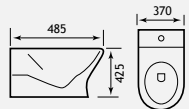

NORTHALL

Comfort Height

Soft Close Seat

Rimless Tech

26.0041 / 26.0042

Description	Code	£ Ex VAT	£ Inc VAT
Northall BTW Pan	26.0041	273.00	327.60
Northall Soft Close Seat	26.0042	97.00	116.40
Northall High Level BTW	26.0055	274.00	328.80
Northall/Farringdon Wrap Over Soft Close Seat	26.0056	74.00	88.80