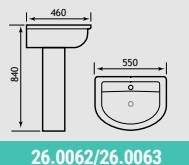

FARRINGDON BASINS

Farringdon/Northall 450MM 1TH Basin			
Description	Code	£ Ex VAT	£ Inc VAT
Farringdon 450mm 1TH basin	26.0064	73.00	87.60
Farringdon Pedestal	26.0063	66.00	79.20

Farringdon/Northall 500MM 1TH Basin			
Description	Code	£ Ex VAT	£ Inc VAT
Farringdon 500mm 1TH basin	26.0066	96.00	115.20
Farringdon Pedestal	26.0063	66.00	79.20

Farringdon/Northall 550MM 1TH Basin			
Description	Code	£ Ex VAT	£ Inc VAT
Farringdon/Northall 550mm 1TH basin	26.0062	102.00	122.40