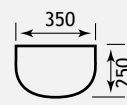

LOIRE CLOAKROOM 350 BASIN

75.0008 & 75.0018

LOIRE CLOAKROOM 450 BASINS

Description	Code	£ Ex VAT	£ Inc VAT
Loire 450 x 275 cloakroom basin 1TH RH	75.0009	61.00	73.20
Loire 450 x 275 cloakroom basin 2TH	75.0019	61.00	73.20

LOIRE CLOAKROOM 350 BASINS

Description	Code	£ Ex VAT	£ Inc VAT
Loire 350 x 250 cloakroom basin 1TH RH	75.0008	59.00	70.80
Loire 350 x 250 cloakroom basin 2TH	75.0018	59.00	70.80