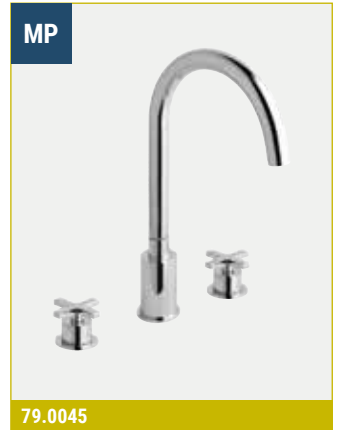

Prado Star Range

PRADO STAR

Prado Star				
Description	Colour	Code	£ Ex VAT	£ Inc VAT
Prado Star Basin Mono Swivel Spout (inc Waste)	Chrome	79.0040	125.00	150.00
Prado Star Bath Filler	Chrome	79.0042	182.00	218.40
Prado Star BSM (inc Kit)**	Chrome	79.0043	227.00	272.40
Prado Star 4 Hole Deck BSM	Chrome	79.0044	230.00	276.00
Prado Star 3 Hole Deck Basin Mixer	Chrome	79.0045	173.00	207.60
Prado Star 3 Hole Bath Filler	Chrome	79.0046	173.00	207.60
Prado Star 3 Hole Wall Mounted Basin Mixer	Chrome	79.0047	118.00	141.60
Prado Star 3 Hole Wall Mounted Bath Filler	Chrome	79.0048	120.00	144.00
Prado Star Side Valves*	Chrome	79.0049	113.00	135.60

*Can be wall mounted or deck mounted. Ceramic disc technology.
**Wall brackets and slide rail kit sold separately.

Required minimum operating pressure key

MP - 0.5 bar minimum

For Overflow Fillers
see page 907

MP

MP

MP

MP

MP

MP

MP

MP