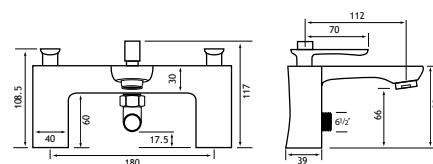

Helston BSM