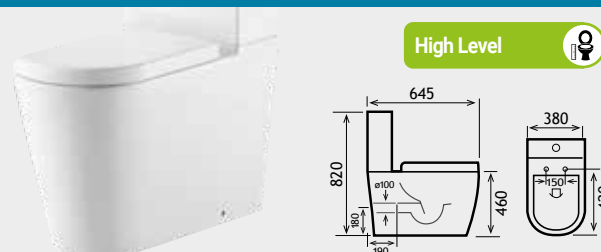

METRO HIGH LEVEL CC BTW PAN

METRO HIGH LEVEL CC BTW PAN

Description	Code	£ Ex VAT	£ Inc VAT
Metro short projection high level CC BTW Pan	26.0101	275.00	330.00
Metro short projection cistern	26.0094	99.00	118.80
Metro short projection soft close seat	26.0105	77.00	92.40

METRO HIGH LEVEL RIMLESS CC BTW PAN

Description	Code	£ Ex VAT	£ Inc VAT
Metro short projection Rimless high level CC BTW Pan	26.0100	286.00	343.20
Metro short projection cistern	26.0094	99.00	118.80
Metro short projection soft close seat	26.0105	77.00	92.40