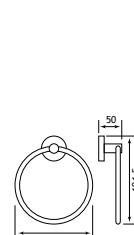

GENOA SOLID BRASS ACCESSORIES

Genoa Solid Brass Accessories

Description	Dimensions width x projection	Code	£ Ex VAT	£ Inc VAT
Robe Hook	53 x 51	52.001	20.00	24.00
Tumbler Holder	67 x 118	52.002	26.00	31.20
Glass Soap Dispenser	72 x 130	52.004	41.00	49.20
Toilet Roll Holder	52 x 130	52.006	24.00	28.80
Spindle Toilet Roll Holder	210 x 70	52.007	39.00	46.80
Metal Brush Holder**	93 diameter	52.013	90.00	108.00
Glass Brush Holder	112 x 153	52.012	37.00	44.40
Soap Dish	108 x 138	52.003	26.00	31.20
Metal Soap Dispenser	52 x 100	52.005	59.00	70.80
Double Split Towel Rail*	52 x 420	52.011	38.00	45.60
Double Towel Rail	643 x 154	52.010	77.00	92.40
Single Towel Rail	643 x 70	52.009	44.00	52.80
Glass Shelf with Barrier	596 x 126	52.008	41.00	49.20
Metal Towel Ring	190 x 170 x 57	52.014	36.00	43.20
Wiper	258 x 55	52.015	31.00	37.20
Covered Toilet Roll Holder	142 x 50	52.016	44.00	52.80

*Each rail moves independently. **Can be floor standing or wall hanging. If wall hanging projection increases to 106mm. Width measurements are to the outside face of each unit i.e. to the end of the brackets where applicable.

FEATURES

- Made of solid brass
- Meticulously polished to produce mirror-like finish
- Bright chrome finish

Can be freestanding or wall mounted

52.014