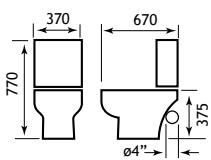

*Soil can be turned left or right at the back of the pan

75.0001/2