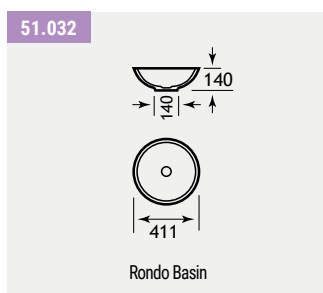

FEATURES - SIT ON BASINS

- Made of 75% natural marble stone
- Repairable if chipped
- Seamless surface, easy to maintain