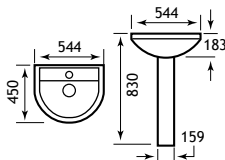

26.0001

26.0003