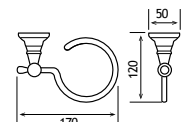

Rockingham

ROCKINGHAM SOLID BRASS ACCESSORIES

52.050