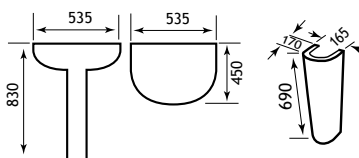

Courchevel Range

COURCHEVEL CLOAKROOM BASINS

A versatile range with a variety of products available. A modern and affordable suite, a welcome addition to any bathroom..

Courchevel Cloakroom Basins - 350 x 250			
Description	Code	£ Ex VAT	£ Inc VAT
350 x 250 cloakroom basin 1TH RH	75.0008	59.00	70.80
350 x 250 cloakroom basin 2TH	75.0018	59.00	70.80

Courchevel Cloakroom Basins - 450 x 275			
Description	Code	£ Ex VAT	£ Inc VAT
450 x 275 cloakroom basin 1TH RH	75.0009	61.00	73.20
450 x 275 cloakroom basin 2TH	75.0019	61.00	73.20

Courchevel Cloakroom Basins - 510 x 240			
Description	Code	£ Ex VAT	£ Inc VAT
510x240 cloakroom Basin 2TH	27.0921	35.00	42.00

COURCHEVEL SEMI RECESSED

Courchevel Semi Recessed Basins			
Description	Code	£ Ex VAT	£ Inc VAT
Loire Semi-Recessed basin 1TH	75.0006	107.00	128.40

COURCHEVEL TYPE 55 BASINS

Courchevel Type 55 Basins (535)			
Description	Code	£ Ex VAT	£ Inc VAT
Loire 535 Basin 1TH	75.0003	59.00	70.80
Loire 535 Basin 2TH	75.0014	59.00	70.80
Loire Pedestal	75.0004	41.00	49.20
Semi Ped for 75.0003 & 75.0014	75.0025	39.00	46.80

COURCHEVEL CORNER BASINS

Courchevel Corner Basins Type 55 (400)			
Description	Code	£ Ex VAT	£ Inc VAT
Loire 400 Corner Basin 1TH	75.0007	82.00	98.40
Loire 400 Corner Basin 2TH	75.0017	82.00	98.40
Loire Pedestal	75.0004	41.00	49.20

Courchevel Type 55 Basins			
Description	Code	£ Ex VAT	£ Inc VAT
Type 55 basin 2TH †	27.0851	31.00	37.20
Loire Pedestal	75.0004	41.00	49.20

Courchevel Corner Basins Type 55			
Description	Code	£ Ex VAT	£ Inc VAT
Type 55 Corner Basin 2TH	27.0941	44.00	52.80
Loire Pedestal	75.0004	41.00	49.20