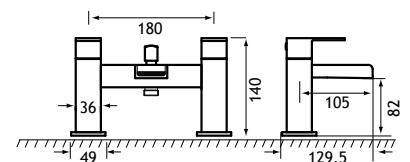

79.1041 - 79.1042 - 79.1043