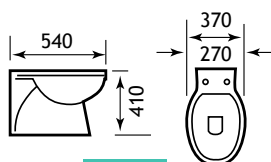

Cheverney Range

Simplicity and style come together in this modern inexpensive suite.

FEATURES

- Soft close seat, lifts off for easy cleaning
- Soil can be turned left or right on close coupled pan

CHEVERNEY BTW PAN

Soft Close Seat

Description	Code	£ Ex VAT	£ Inc VAT
Type 55 BTW WC pan	27.0101	139.00	166.80
Loire soft close seat	50.002	132.00	158.40
Loire Type 55 seat and cover	40.0002	32.00	38.40
Rhone soft close seat	40.0001	84.00	100.80

27.0101

CHEVERNEY CC PAN

*Soil can be turned left or right

Soft Close Seat

Description	Code	£ Ex VAT	£ Inc VAT
Cheverney Cistern	75.0022	60.00	72.00
Type 55 Pan	75.0020	69.00	82.80
Loire Soft Close Seat	50.002	132.00	158.40
Loire Seat & Cover	40.0002	32.00	38.40
Rhone soft close seat	40.0001	84.00	100.80
Jollytronic Universal Bottom Entry Cistern Fitting *	7.0000	135.00	162.00

*See rear of Sanitaryware section for Jollytronic.

CHEVERNEY CORNER PAN

Soft Close Seat

Description	Code	£ Ex VAT	£ Inc VAT
Loire Corner Cistern inc fittings †	75.0011	107.00	128.40
Loire Close Coupled Pan	75.0001	101.00	121.20
Loire Soft Close Seat	50.002	132.00	158.40
Loire Seat & Cover	40.0002	32.00	38.40
Rhone Soft Close Seat	40.0001	84.00	100.80
Jollytronic Universal Bottom Entry Cistern Fitting *	7.0000	135.00	162.00

†Can only be fitted with 75.0001