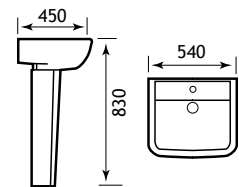

24.0008 24.0009

Andelle Range

Complete the LOOK

52.014

52.005

| Description | Dimension width x projection | Code | £ Ex VAT | £ Inc VAT |
|----------------------|------------------------------|--------|----------|-----------|
| Metal Towel Ring | 190x170x57 | 52.014 | 36.00 | 43.20 |
| Metal Soap Dispenser | 52x100 | 52.005 | 59.00 | 70.80 |