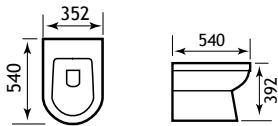

Description	Code	£ Ex VAT	£ Inc VAT
Dura BTW Pan inc fixings *	26.0008	119.00	142.80
NEW Dura BTW Eco Vortex Pan	26.0198	151.00	181.20
Dura BTW Rimless Pan**	26.0132	145.00	174.00
Dura Deluxe Soft Close Seat	26.0015	73.00	87.60
Flexible WC Connector BTW Pans	2.009	40.00	48.00

*BTW can only be fitted with soft close seat.