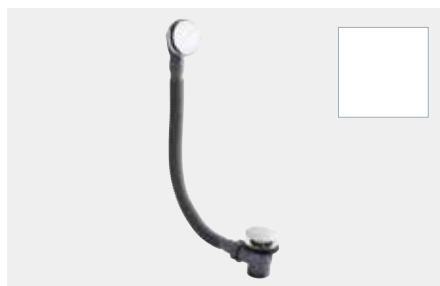

Matt White Bath Waste with Cermic Top		
CODE	£ EX VAT	£ INC VAT
45.0001	57.00	68.40