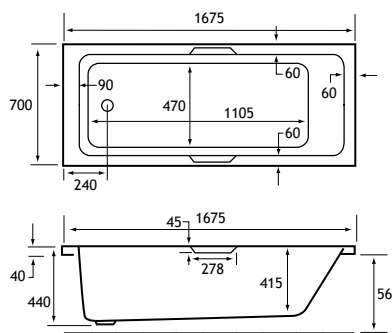

NEW 1675 x 700 SE TG Grips Sold Separately - Page 65

1675 x 700 x 440mm		226 Litres	
DESCRIPTION	CODE	£ EX VAT	£ INC VAT
1675 x 700 TG Portland - 5mm	42.0029	289.00	346.80
1675 x 700 TG Portland - Beauforté	42.1029	528.00	633.60
PANELS			
1675 x 560 Front Panel	42.5014	114.00	136.80
700 x 560 End Panel	42.5024	69.00	82.80
1675 x 560 Front Panel - Beauforté	42.6014	192.00	230.40
700 x 560 End Panel - Beauforté	42.6024	114.00	136.80
1810 x 810 L Shape Flat Panel - Beauforté	42.6035	367.00	440.40

- SHOWER
- GRIPS
- 440 DEPTH
- HEAD REST
- ULTRA STRONG