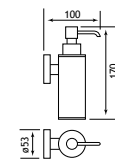

Genoa

GENOA SOLID BRASS ACCESSORIES

FEATURES

- Made of solid brass
- Meticulously polished to produce mirror-like finish
- Bright chrome finish

Can be freestanding or wall mounted

52.005

52.006

52.007

52.008

52.009

52.010

Each rail moves independently

52.005