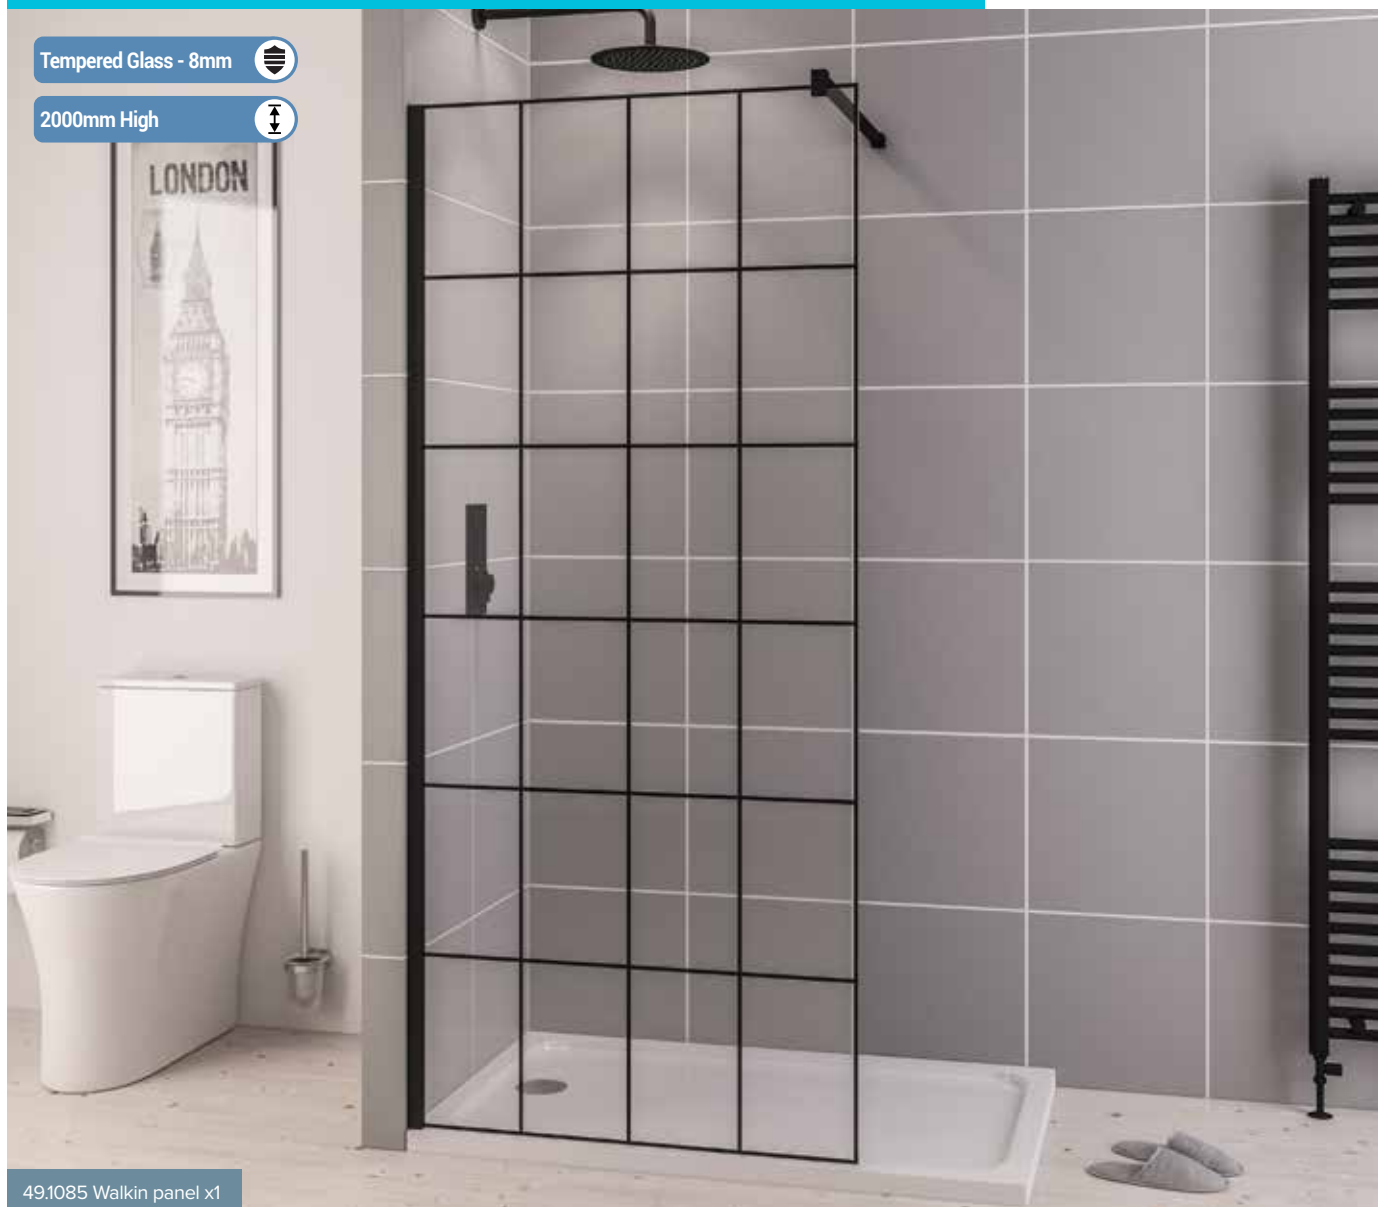

Vantage 2000 Walk-In

VANTAGE 2000 | 8MM FRAMED WALK-IN PANEL - MATT BLACK

49.1085 Walkin panel x1

The 8mm Framed Walk-in panels are suitable for use either in an alcove situation with one panel, or in a corner solution by adding a second walk in panel. Will fit all Eastbrook trays of the appropriate size, and can also be used in a wet room situation.