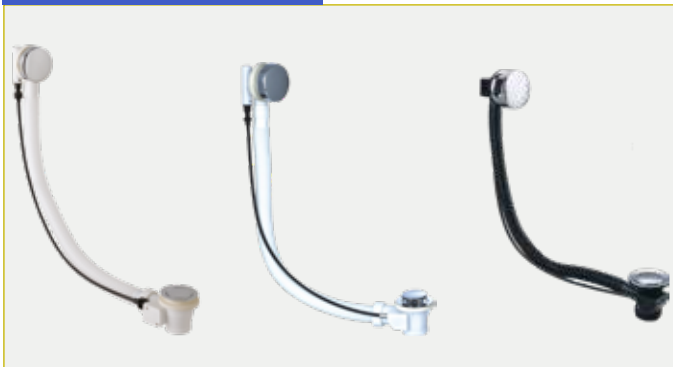

Wastes, Levers & Accessories

BATH WASTES

25.0003

98.0008

56.2071

Bath Wastes

Description	Code	£ Ex VAT	£ Inc VAT
Exposed bath pop up waste	25.0001	152.00	182.40
Luxury bath pop up waste & overflow	25.0003	41.00	49.20
Luxury Bath Pop-up Waste + Overflow	41.2008	53.00	63.60
Bath Pop Up Waste & Overflow	56.2071	37.00	44.40
Superior Bath Pop Up Waste & Overflow	56.2072	40.00	48.00
Bath Combined Waste & Overflow	41.2009	24.00	28.80
Push button bath waste and overflow	7.0011	79.00	94.80
Ceramic Top Bath Waste	45.0001	57.00	68.40
Flipper Bath Waste	25.0007	38.00	45.60
Square Sprung Plug Bath Waste	98.0006	42.00	50.40
Extended Bath Pop-up Waste & Overflow	98.0008	38.00	45.60