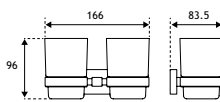

52.407

52.427