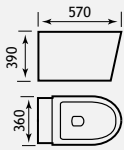

Wall Hung Pans

SEINE

Soft Close Seat

Description	Code	£ Ex VAT	£ Inc VAT
Seine Wall Hung WC Pan White**†	40.0004	204.00	244.80
Seine Wall Hung WC Soft Close Seat White†	40.0005	55.00	66.00

†While Stocks Last **Requires either wall-hung bracket or frame - Page 202.

MOSELLE

Soft Close Seat