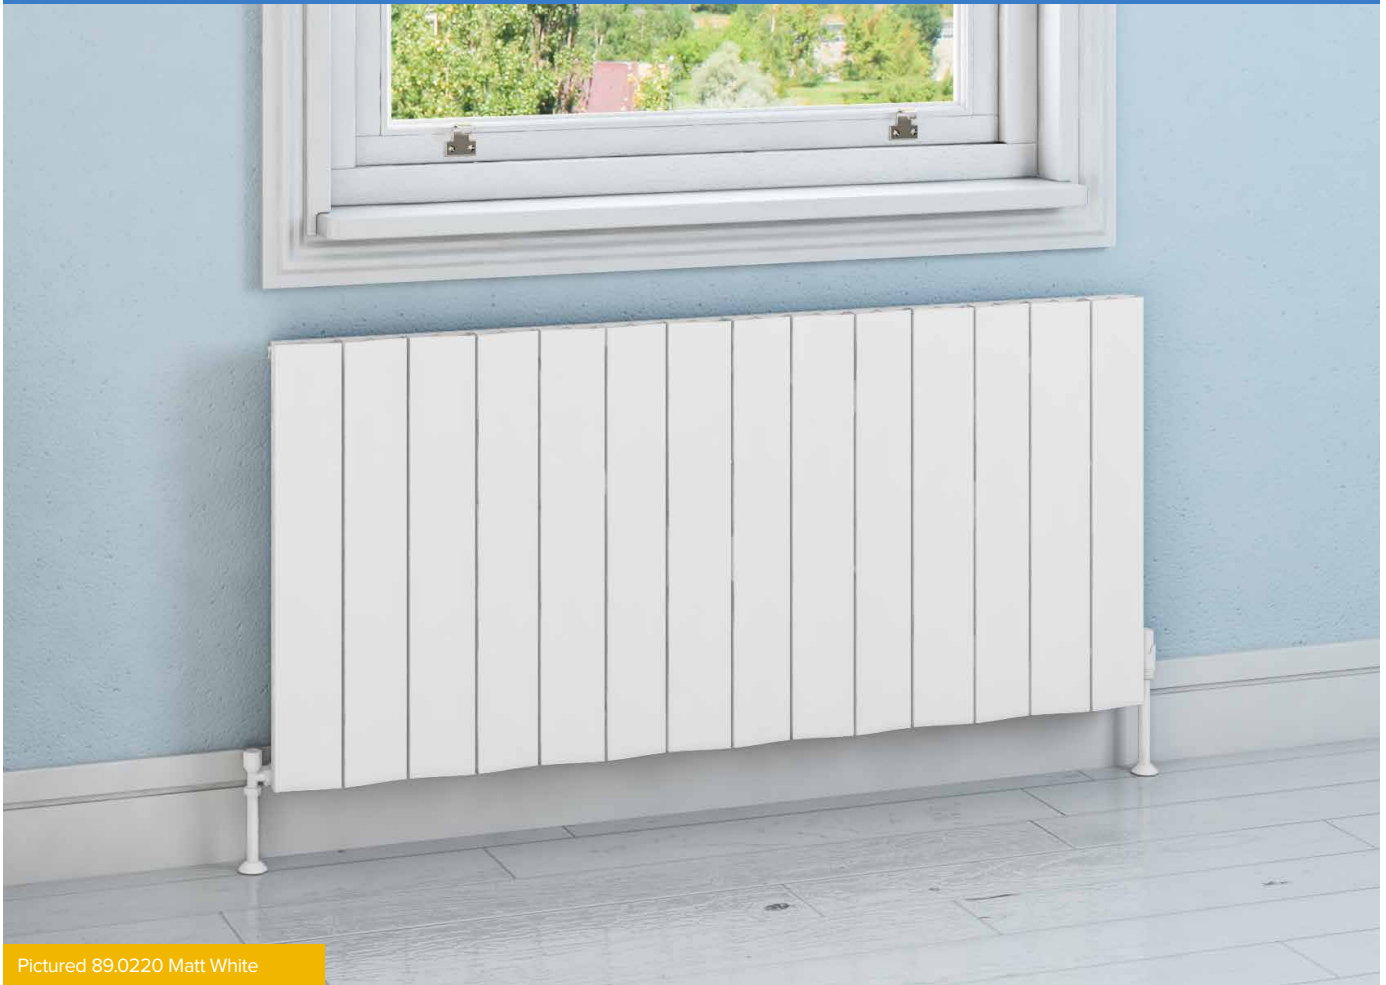

Round Vent Caps

Page 853

Aluminium Range

FAIRFORD HORIZONTAL

Pictured 89.0220 Matt White

FAIRFORD STANDARD TOWEL HANGERS

Towel Hanger - Matt White

| Size | Code | £ Ex VAT | £ Inc VAT |
|---------|---------|----------|--------------|
| 375mm* | 89.0318 | 53.00 | 63.60 |
| 565mm** | 89.0319 | 66.00 | 79.20 |