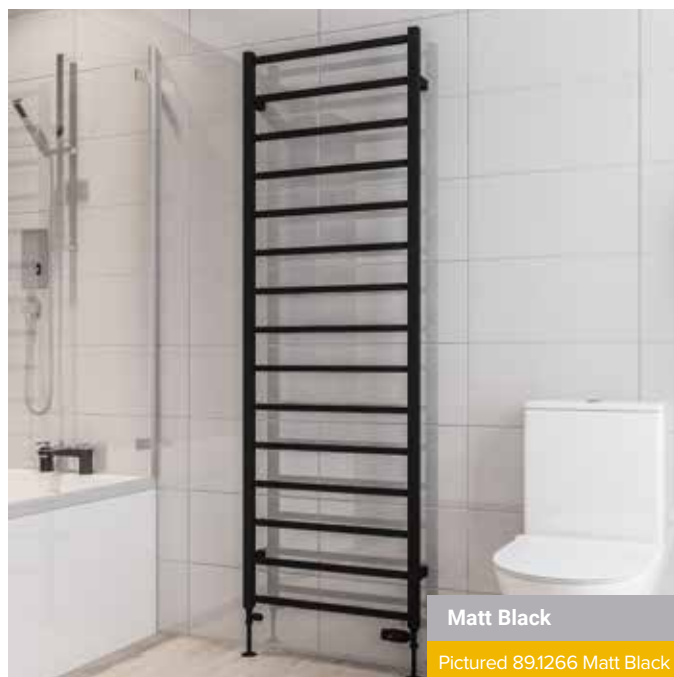

Tuscan Square - Matt Black

Size H x W	Watts	BTU	Element Output	Element Type	Code	£ Ex VAT	£ Inc VAT
800 x 500mm	305	1041	100W	A, A+, D, E, F, G	89.1262	115.00	138.00
800 x 600mm	349	1191	150W	A, A+, D, E, F, G	89.1263	126.00	151.20
1200 x 500mm	460	1570	150W	A, A+, D, E, F, G	89.1264	147.00	176.40
1200 x 600mm	527	1799	150W	A, A+, D, E, F, G	89.1265	159.00	190.80
1800 x 500mm	688	2348	300W	A, A+, D, E, F, G	89.1266	198.00	237.60
1800 x 600mm	789	2693	300W	A, A+, D, E, F, G	89.1267	216.00	259.20