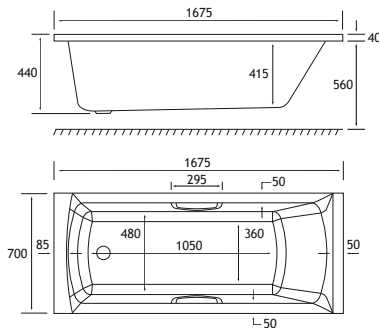

1675 x 700 [5'6"] SE TG Grips Sold Separately

1675 x 700 x 440mm **234 Litres**

DESCRIPTION	CODE	£ EX VAT	£ INC VAT
1675 x 700 TG Rockall - 5mm	42.0127	290.00	348.00
1675 x 700 TG Rockall - Beauforté	42.1127	530.00	636.00

PANELS			
1675 x 560 Front Panel	42.5014	114.00	136.80
700 x 560 End Panel	42.5024	69.00	82.80
1675 x 560 Front Panel - Beauforté	42.6014	192.00	230.40
700 x 560 End Panel - Beauforté	42.6024	114.00	136.80
1810 x 810 L Shape Flat Panel - Beauforté	42.6035	367.00	440.40

SHOWER

440 DEPTH

HEAD REST

ULTRA STRONG

1700 x 700 SE TG Grips Sold Separately