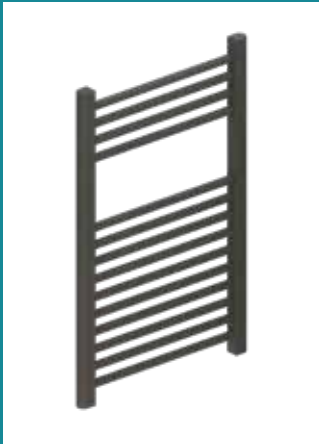

Wingrave 800x500 Straight Multirail
Code 89.0597