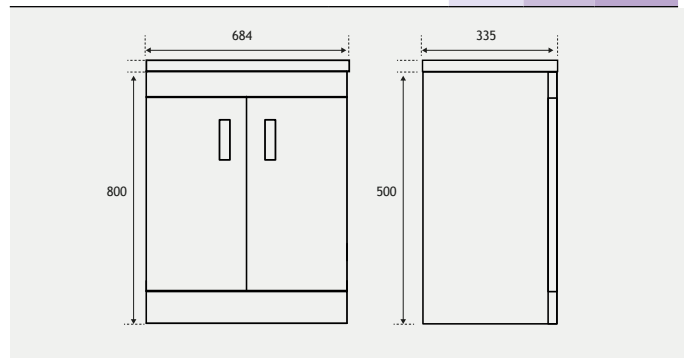

NEW! Cavone II 70cm Door Cabinet

Description	Colour	Code	£ Ex VAT	£ Inc VAT
70cm Door Cabinet	White Gloss	37.1007	365.00	438.00
70cm Door Cabinet	Matt Grey	37.1008	365.00	438.00