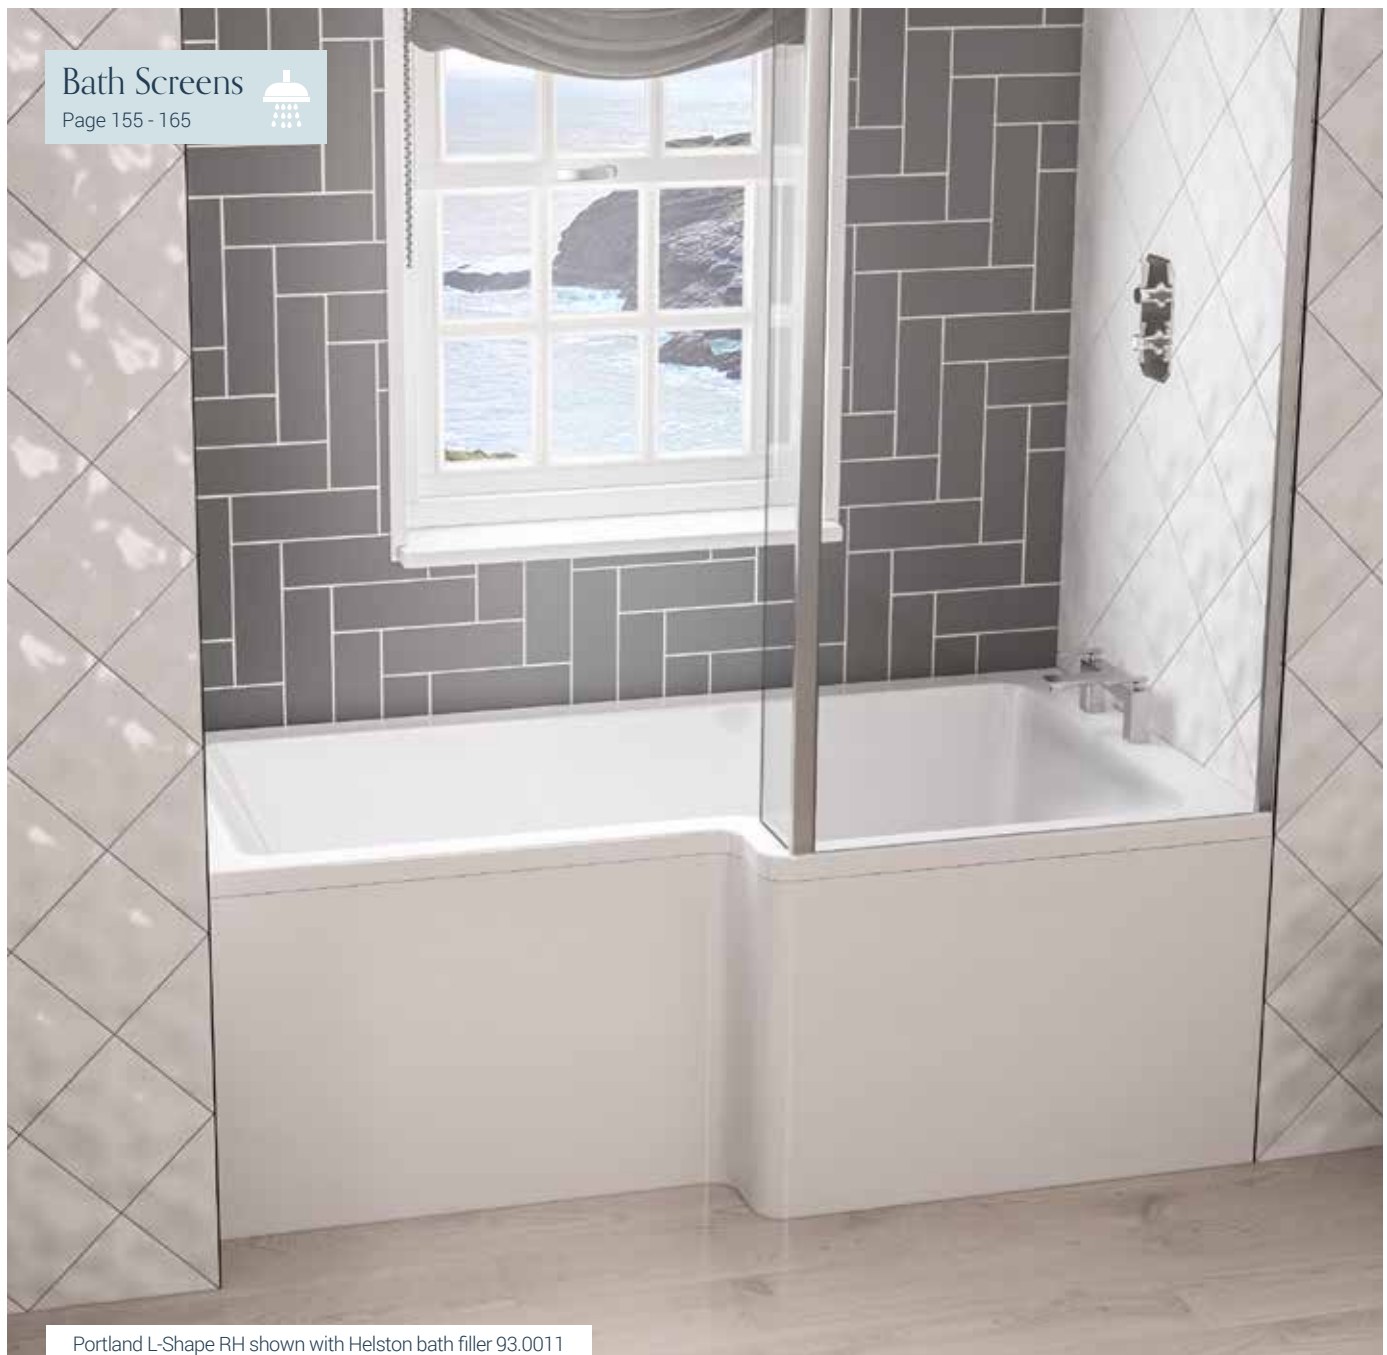

Portland L-Shape RH shown with Helston bath filler 93.0011