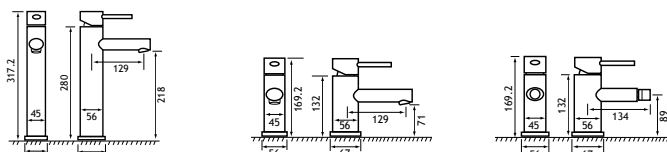

56.2040

56.2042

56.2040

56.4041