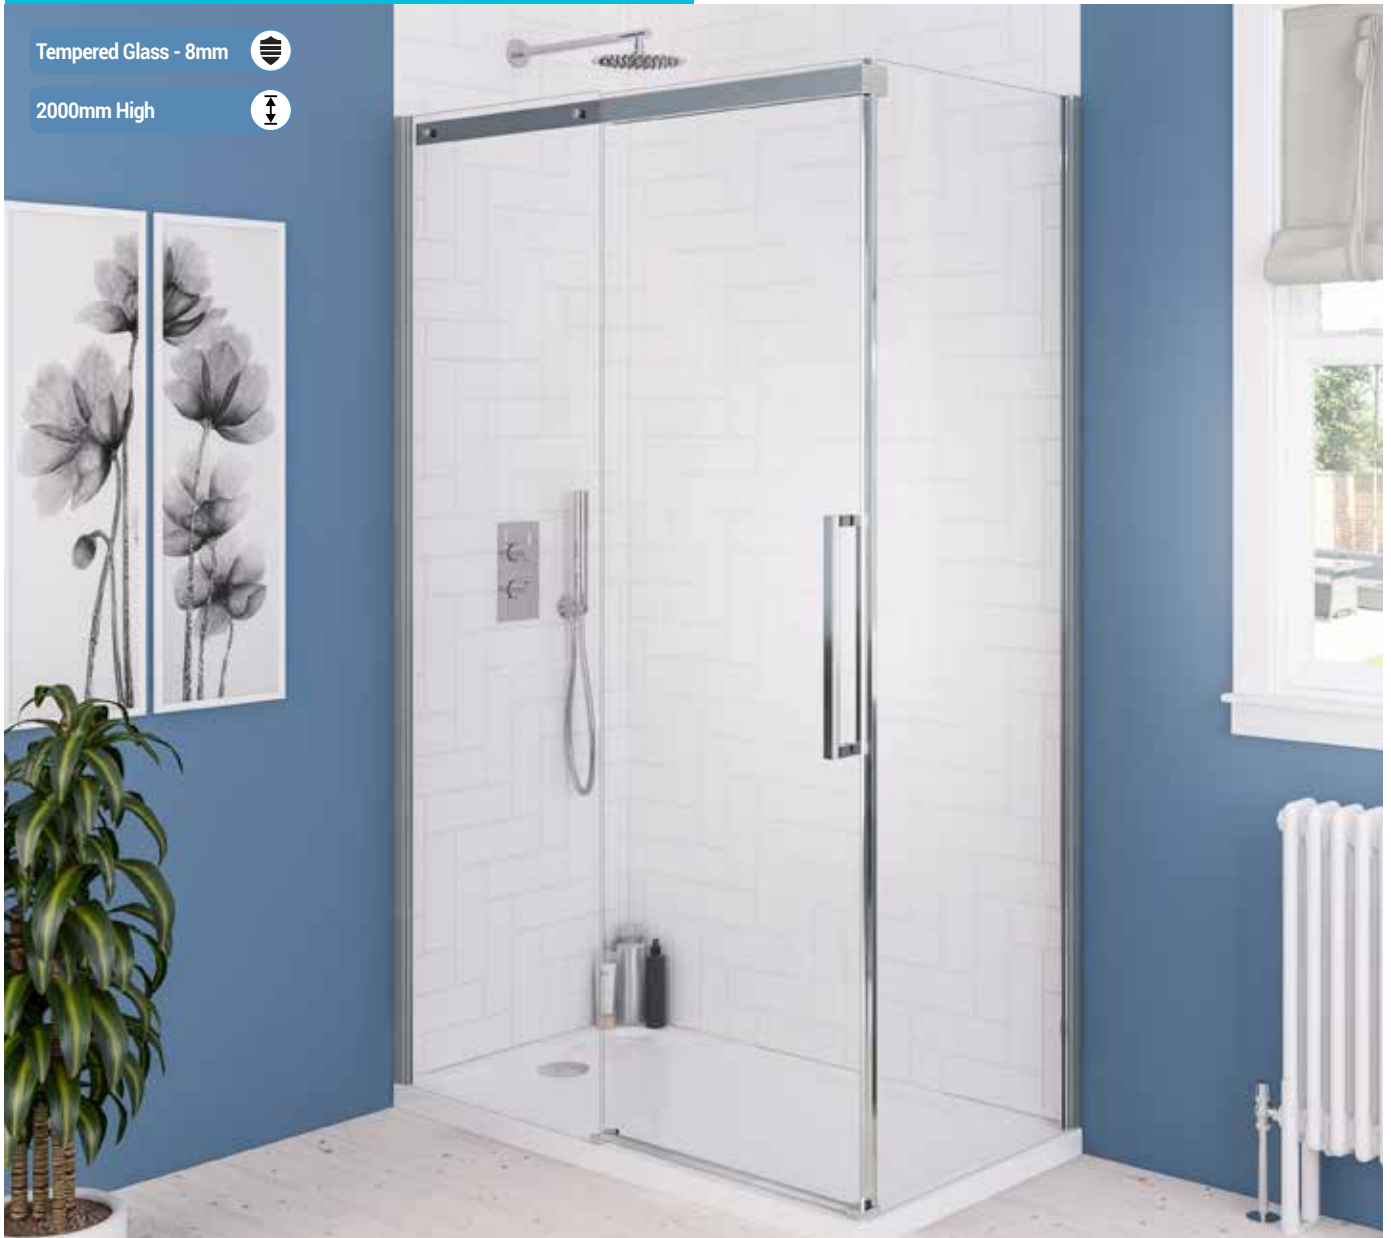

FEATURES

- Hardwearing
- Easy to clean
- Factory assembled
- Easy to fit

52.233 - Brushed Brass

52.232 - Brushed Brass

Corniche 2000

CORNICHE 2000 SLIDING DOOR - CHROME

Tempered Glass - 8mm 

2000mm High 