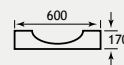

Bonito Slab Range

WALL UNITS & MIRRORS

Mirror - 1.036
Cornice 1.204

FEATURES

- Separate shaver socket

Mirror (1.036) & CORNICE (1.204) with pull-cord operation

W: 600mm • H 700mm

Description	Code	£ Ex VAT	£ Inc VAT
Bonito 60cm mirror*	1.036	150.00	180.00
Diamante 60cm Cornice	1.204	226.00	271.20

*Cornice sold separately

*Mirror must be fitted with 1.204 cornice.

Wall Unit - 1.032

300mm WALL CUPBOARD (1.032) (reversible)

W: 300mm • D: 176mm • H: 700mm

Description	Code	£ Ex VAT	£ Inc VAT
Bonito 30cm wall unit - door	1.032	149.00	178.80

All handles chrome.

Wall Unit - 1.034

600mm WALL CUPBOARD (1.034) with two doors

W: 600mm • D: 176mm • H: 700mm

Description	Code	£ Ex VAT	£ Inc VAT
Bonito 60cm wall unit - door	1.034	258.00	309.60

All handles chrome.

TOPS

Description	Code	£ Ex VAT	£ Inc VAT
Bonito Single basin top	51.018	252.00	302.40
Bonito Slab top 600	51.021	123.00	147.60
Bonito Slab top 900	51.020	161.00	193.20
Bonito Slab top 1200	51.019	212.00	254.40
Trap for external overflow kit	7.0015	24.00	28.80
Flip Top Basin Waste - Unslotted	25.0005	19.00	22.80

*Due to depth of the waste area, the trap for external overflow kit & a flip top basin waste (unslotted) are recommended for installation.

FEATURES - Cast Marble Tops

- Made of 75% natural marble stone
- Repairable if chipped
- Seamless surface, easy to maintain

51.018

51.021

51.020

51.019

BASE UNITS

Concealed Cistern
WC Unit - 1.029

Concealed Cistern WC unit (1.029) with two removable fascia panels. The panels are not pre-drilled or cut (for greater flexibility when fitting)

W: 600mm • D 305mm • H 800mm**

Description	Code	£ Ex VAT	£ Inc VAT
Bonito 60cm WC unit*	1.029	338.00	405.60

*Plinth must be ordered separately

**Excluding countertop and basin

Base Unit - 1.030/031