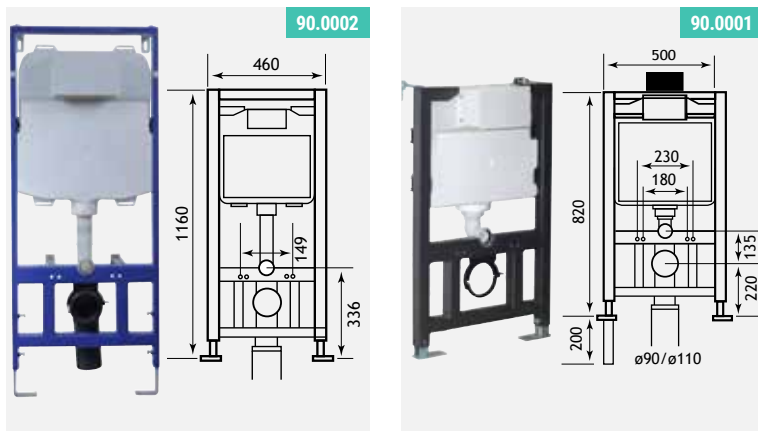

Concealed Cisterns

Concealed cisterns pneumatic mechanism			
Description	Code	£ Ex VAT	£ Inc VAT
Concealed cistern and frame 820x500x150*	90.0001	218.00	261.60
Concealed cistern and frame 1160x500x90*	90.0002	218.00	261.60
Pneumatic universal concealed cistern	90.0003	126.00	151.20
Pneumatic hidden cistern, top inlet**	90.0004	109.00	130.80

* A push plate is required, see below for options.
** 90.0004 Push button supplied in box.
Cisterns compatible with Oslo tall cistern units, or built in only.