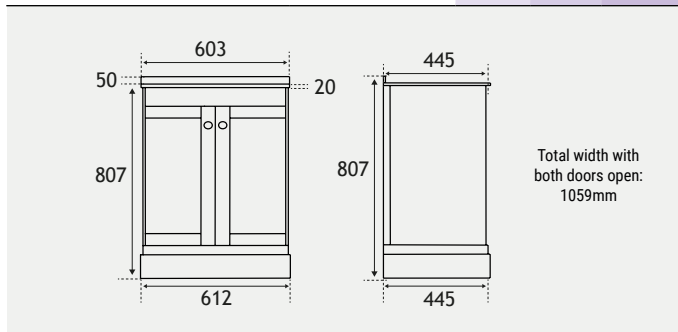

Hardwick 50cm Traditional Unit				
Description	Colour	Code	£ Ex VAT	£ Inc VAT
Hardwick 50cm Unit	Matt White	36.0003	571.00	685.20
Hardwick 50cm Unit	Matt Anthracite	36.0004	571.00	685.20
Hardwick 50cm Unit	Matt Cobalt Blue	36.0063	571.00	685.20

Hardwick 60cm Traditional Unit				
Description	Colour	Code	£ Ex VAT	£ Inc VAT
Hardwick 60cm Unit	Matt White	36.0006	618.00	741.60
Hardwick 60cm Unit	Matt Anthracite	36.0007	618.00	741.60
Hardwick 60cm Unit	Matt Cobalt Blue	36.0064	618.00	741.60