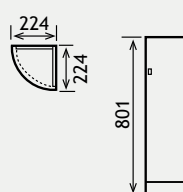

1.306/51.049/51.051