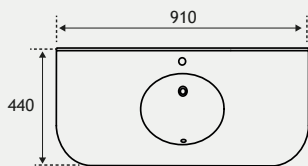

90 CM UNIT BASIN