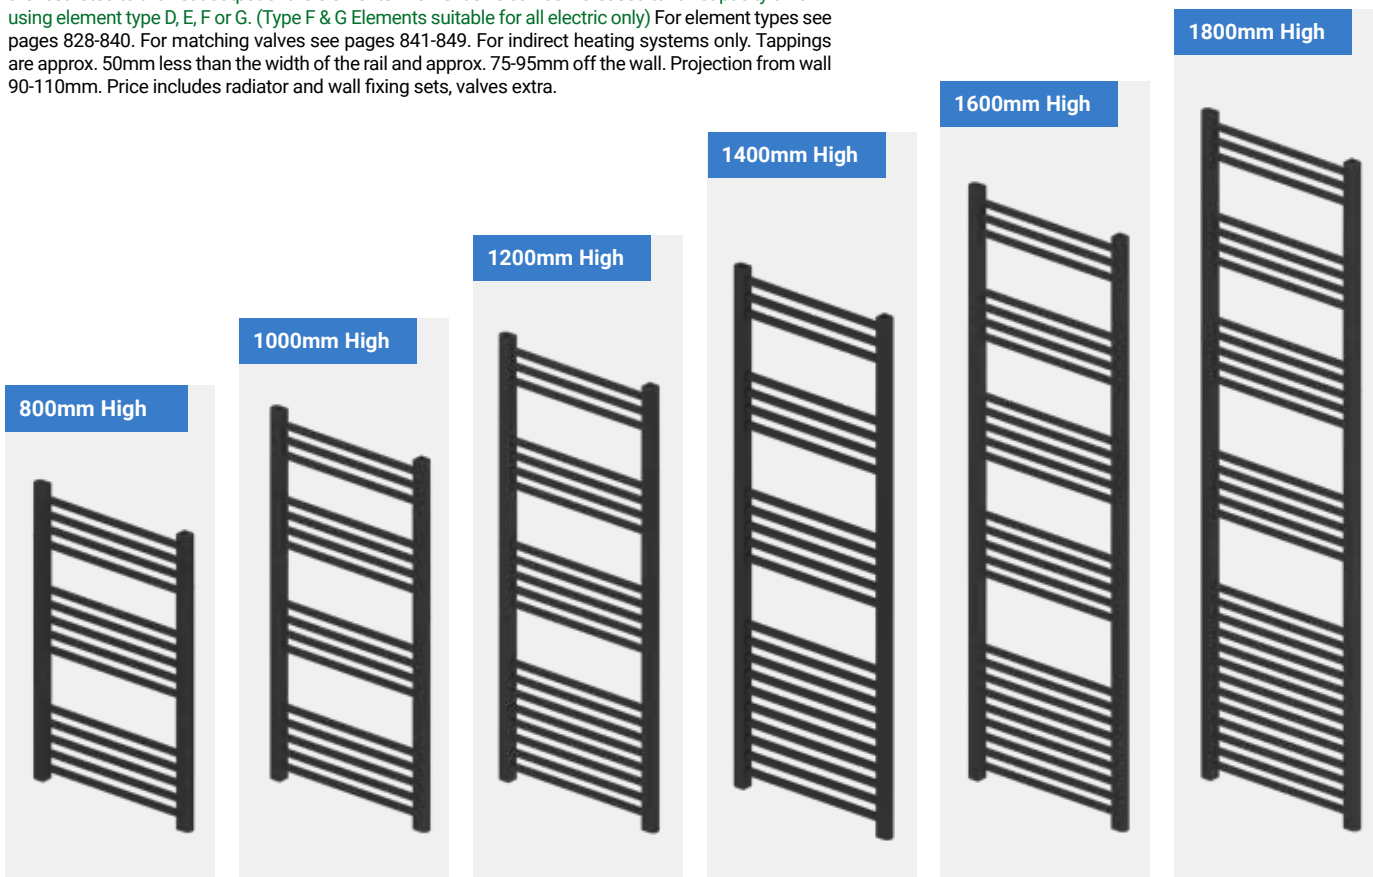

Multirail Range

WENDOVER - STRAIGHT BRUSHED BRASS

Pictured 41.0361 Brushed Brass

Pictured 41.0363 Brushed Brass

Rear fixing wall brackets

A modern ladder towel rail, available in a vast array of sizes including 1200mm high by 500mm wide, as pictured above, which is ideal for bathrooms. The Wendover range is available in chrome, brushed brass, gloss white and matt anthracite, along with matching radiator valves and pipe shrouds.