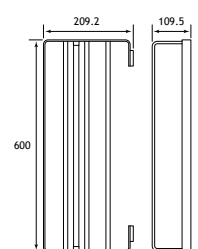

52.315

Rimini

| Rimini Solid Brass | | | | |
|----------------------------|-------------------------------|--------|----------|---------------|
| Description | Dimensions width x projection | Code | £ Ex VAT | £ Inc VAT |
| Robe Hook | 52 x 55 | 52.101 | 21.00 | 25.20 |
| Tumbler Holder | 67 x 118 | 52.102 | 28.00 | 33.60 |
| Glass Soap Dispenser | 72 x 130 | 52.104 | 47.00 | 56.40 |
| Toilet Roll Holder | 141 x 51 | 52.106 | 24.00 | 28.80 |
| Spindle Toilet Roll Holder | 207 x 72 | 52.107 | 40.00 | 48.00 |
| Glass Brush Holder | 115 x 155 | 52.112 | 40.00 | 48.00 |
| Metal Brush Holder** | 93 x 107 | 52.113 | 96.00 | 115.20 |
| Soap Dish | 110 x 141 | 52.103 | 28.00 | 33.60 |
| Metal Soap Dispenser | 52 x 100 | 52.105 | 63.00 | 75.60 |
| Double Split Towel Rail* | 52 x 420 | 52.111 | 39.00 | 46.80 |
| Double Towel Rail | 643 x 129 | 52.110 | 93.00 | 111.60 |
| Single Towel Rail | 640 x 71 | 52.109 | 52.00 | 62.40 |
| Glass Shelf with Barrier | 600 x 125 | 52.108 | 47.00 | 56.40 |
| Metal Towel Ring | 165 x 162 x 50 | 52.114 | 39.00 | 46.80 |
| Wiper | 258 x 55 | 52.115 | 52.00 | 62.40 |
| Covered Toilet Roll Holder | 142 x 50 | 52.116 | 47.00 | 56.40 |