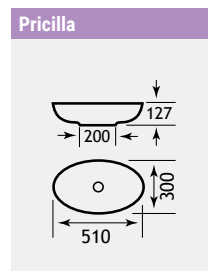

FEATURES - Sit On Basins

- Made of 75% natural marble stone
- Repairable if chipped
- Seamless surface, easy to maintain