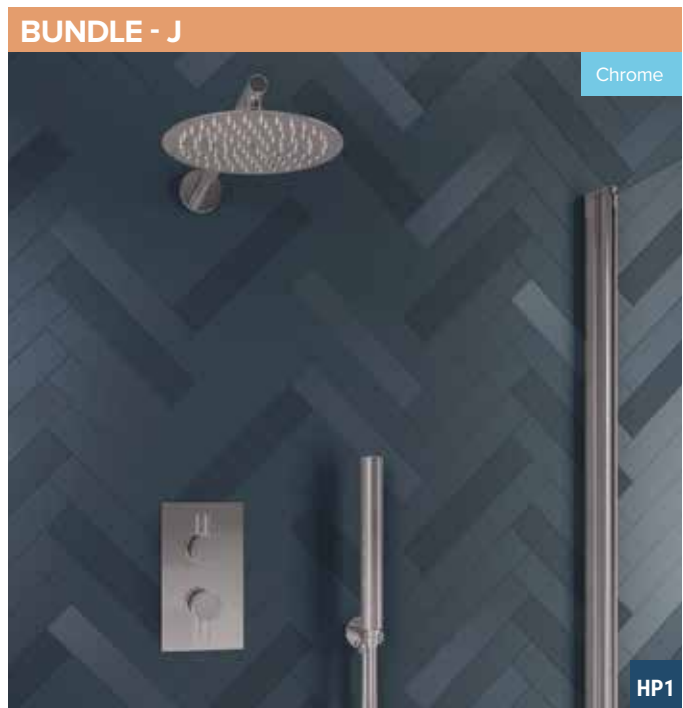

Bundle J			
Description	Code	£ Ex VAT	£ Inc VAT
Thermostatic concealed shower valve, round fixed over head shower arm, shower head, shower hand set, shower hose, round wall elbow & shower handset holder.	BND014	254.00	304.80

1. **Bundle Components**
- 60.1007 x1   • 60.1009 x1   • 60.1012 x1
  - 60.1008 x1   • 60.1011 x1   • 60.1013 x1