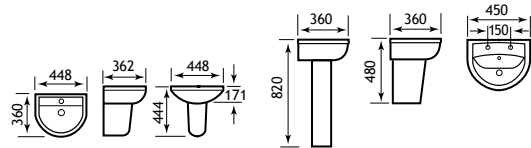

Description	Code	£ Ex VAT	£ Inc VAT
Dura Basin 450mm 1TH inc fixings	26.0005	62.00	74.40
Dura Basin 450mm 2TH inc fixings	26.0026	68.00	81.60
Dura Semi Pedestal inc fixings	26.0004	50.00	60.00
Dura Pedestal	26.0002	54.00	64.80

26.0005   26.0004/5   26.0002/26   26.0004/26   26.0026