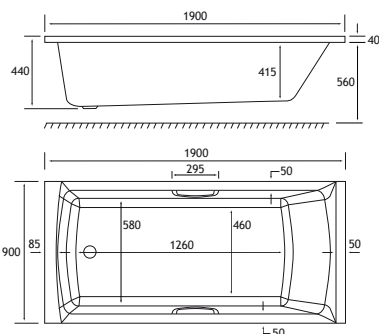

1900 x 900 SE TG Grips Sold Separately