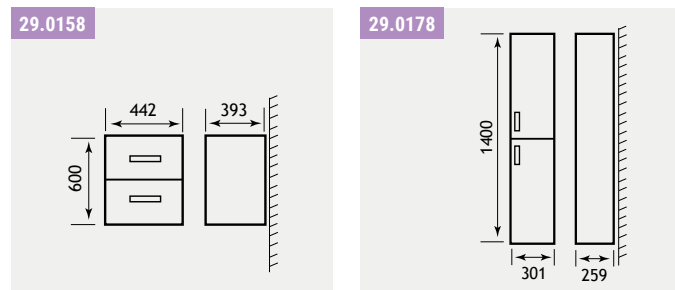

FEATURES - CAST MARBLE TOPS

- Made of 75% natural marble stone
- Repairable if chipped
- Seamless surface, easy to maintain