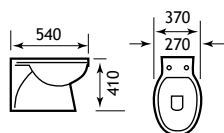

Courchevel Range

COURCHEVEL BTW PAN

Description	Code	£ Ex VAT	£ Inc VAT
Type 55 BTW WC pan	27.0101	139.00	166.80
Loire soft close seat	50.002	132.00	158.40
Loire Type 55 seat and cover	40.0002	32.00	38.40
Rhone soft close seat	40.0001	84.00	100.80

27.0101

COURCHEVEL CORNER PAN

Description	Code	£ Ex VAT	£ Inc VAT
Loire Corner Cistern inc fittings †	75.0011	107.00	128.40
Loire Close Coupled Pan	75.0001	101.00	121.20
Loire Soft Close Seat	50.002	132.00	158.40
Loire Seat & Cover	40.0002	32.00	38.40
Rhone Soft Close Seat	40.0001	84.00	100.80
Jollytronic Universal Bottom Entry Cistern Fitting *	7.0000	135.00	162.00

†Can only be fitted with 75.0001