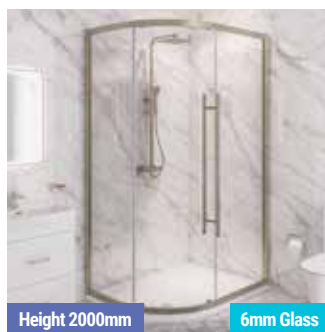

Height 2000mm 6mm Glass

Height 1850mm 6mm Glass

Offset Quadrant

Height 2000mm 6mm Glass

Vantage 2000
900x760/800mm
1000x760/800/900mm
1100x760/800/900mm
1200x760/800/900mm
1300x760/800mm
1400x760/800mm

P466-468