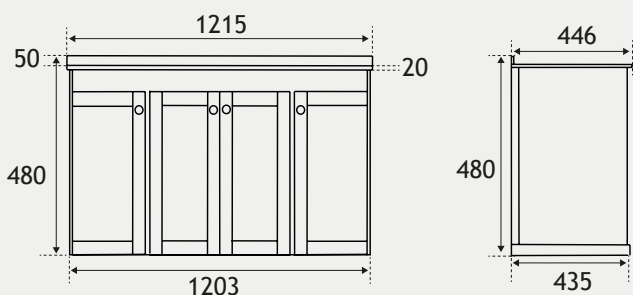

NEW! EXTRAS

NEW! Hardwick Range Extras

Description	Colour	Code	£ Ex VAT	£ Inc VAT
Hardwick Handle (Each)	Brushed Brass	36.9216	8.00	9.60
Round Overflow	Brushed Brass	36.9214	5.00	6.00