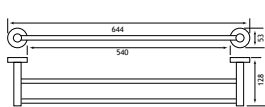

GENOA SOLID BRASS ACCESSORIES

Genoa Solid Brass Accessories

Description	Dimensions width x projection	Code	£ Ex VAT	£ Inc VAT
Robe Hook	53 x 51	52.001	20.00	24.00
Tumbler Holder	67 x 118	52.002	26.00	31.20
Glass Soap Dispenser	72 x 130	52.004	41.00	49.20
Toilet Roll Holder	52 x 130	52.006	24.00	28.80
Spindle Toilet Roll Holder	210 x 70	52.007	39.00	46.80
Metal Brush Holder**	93 diameter	52.013	90.00	108.00
Glass Brush Holder	112 x 153	52.012	37.00	44.40
Soap Dish	108 x 138	52.003	26.00	31.20
Metal Soap Dispenser	52 x 100	52.005	59.00	70.80
Double Split Towel Rail*	52 x 420	52.011	38.00	45.60
Double Towel Rail	643 x 154	52.010	77.00	92.40
Single Towel Rail	643 x 70	52.009	44.00	52.80
Glass Shelf with Barrier	596 x 126	52.008	41.00	49.20
Metal Towel Ring	190 x 170 x 57	52.014	36.00	43.20
Wiper	258 x 55	52.015	31.00	37.20
Covered Toilet Roll Holder	142 x 50	52.016	44.00	52.80

*Each rail moves independently. **Can be floor standing or wall hanging. If wall hanging projection increases to 106mm. Width measurements are to the outside face of each unit i.e. to the end of the brackets where applicable.

FEATURES

- Made of solid brass
- Meticulously polished to produce mirror-like finish
- Bright chrome finish

Can be freestanding or wall mounted

52.013