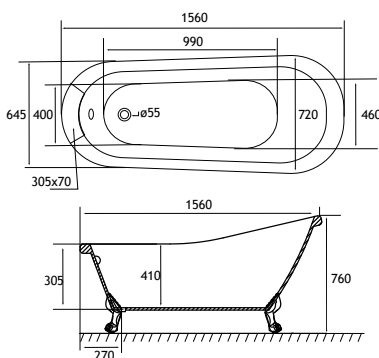

1560 x 720 FS

1560 x 720 x 760mm

163 Litres

DESCRIPTION	CODE	£ EX VAT	£ INC VAT
1560 x 720 Trowbridge Freestanding Bath - Gloss White	33.0022	584.00	700.80
1560 x 720 Trowbridge Freestanding Bath - Matt Grey & White	33.0021	610.00	732.00

BATH WASTES

Roll Top Bath Waste Pack - Chrome	98.0004	253.00	303.60
Exposed Bath Pop Up Waste - Chrome	98.0005	130.00	156.00

410 DEPTH

HEAD REST

BEAUFORT