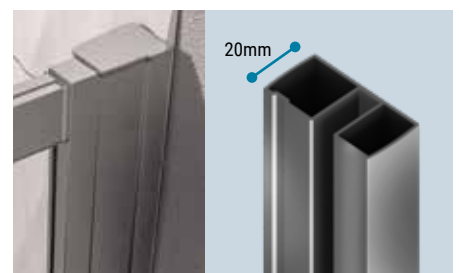

Square Edge Handle

EXTRAS

Extension Profile - Chrome

Size	Code	£ Ex VAT	£ Inc VAT
8mm Extension Profile Chrome	49.6042	22.00	26.40

Works with both sides of the door to wall, or side panel to wall.