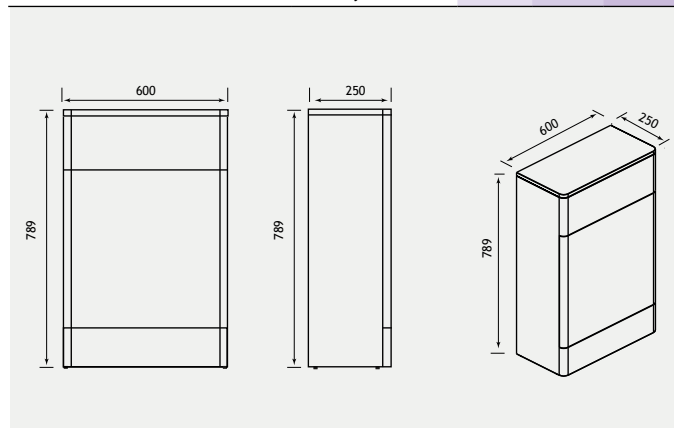

36.0089 Cavone WC Unit 50cm (Left) Toilet Pan for illustration purposes only