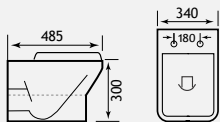

BIJOU

Soft Close Seat

Rimless Tech

Description	Code	£ Ex VAT	£ Inc VAT
Bijou Wall Hung Pan White	26.0072	219.00	262.80
Bijou/Collindale Soft close seat White	26.0070	82.00	98.40
Bijou Rimless Wall Hung Pan White	26.0083	219.00	262.80

DURA

Soft Close Seat

Rimless Tech