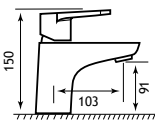

Prestwood Range

PRESTWOOD

Prestwood

Description	Code	£ Ex VAT	£ Inc VAT
Prestwood Mono Basin	56.2078	121.00	145.20
Prestwood Bath Filler	56.2079	215.00	258.00
Prestwood BSM inc kit*	56.2080	264.00	316.80

*Wall brackets sold separately. Ceramic disc technology.

MP

BSM KIT

MP

MP

56.2078