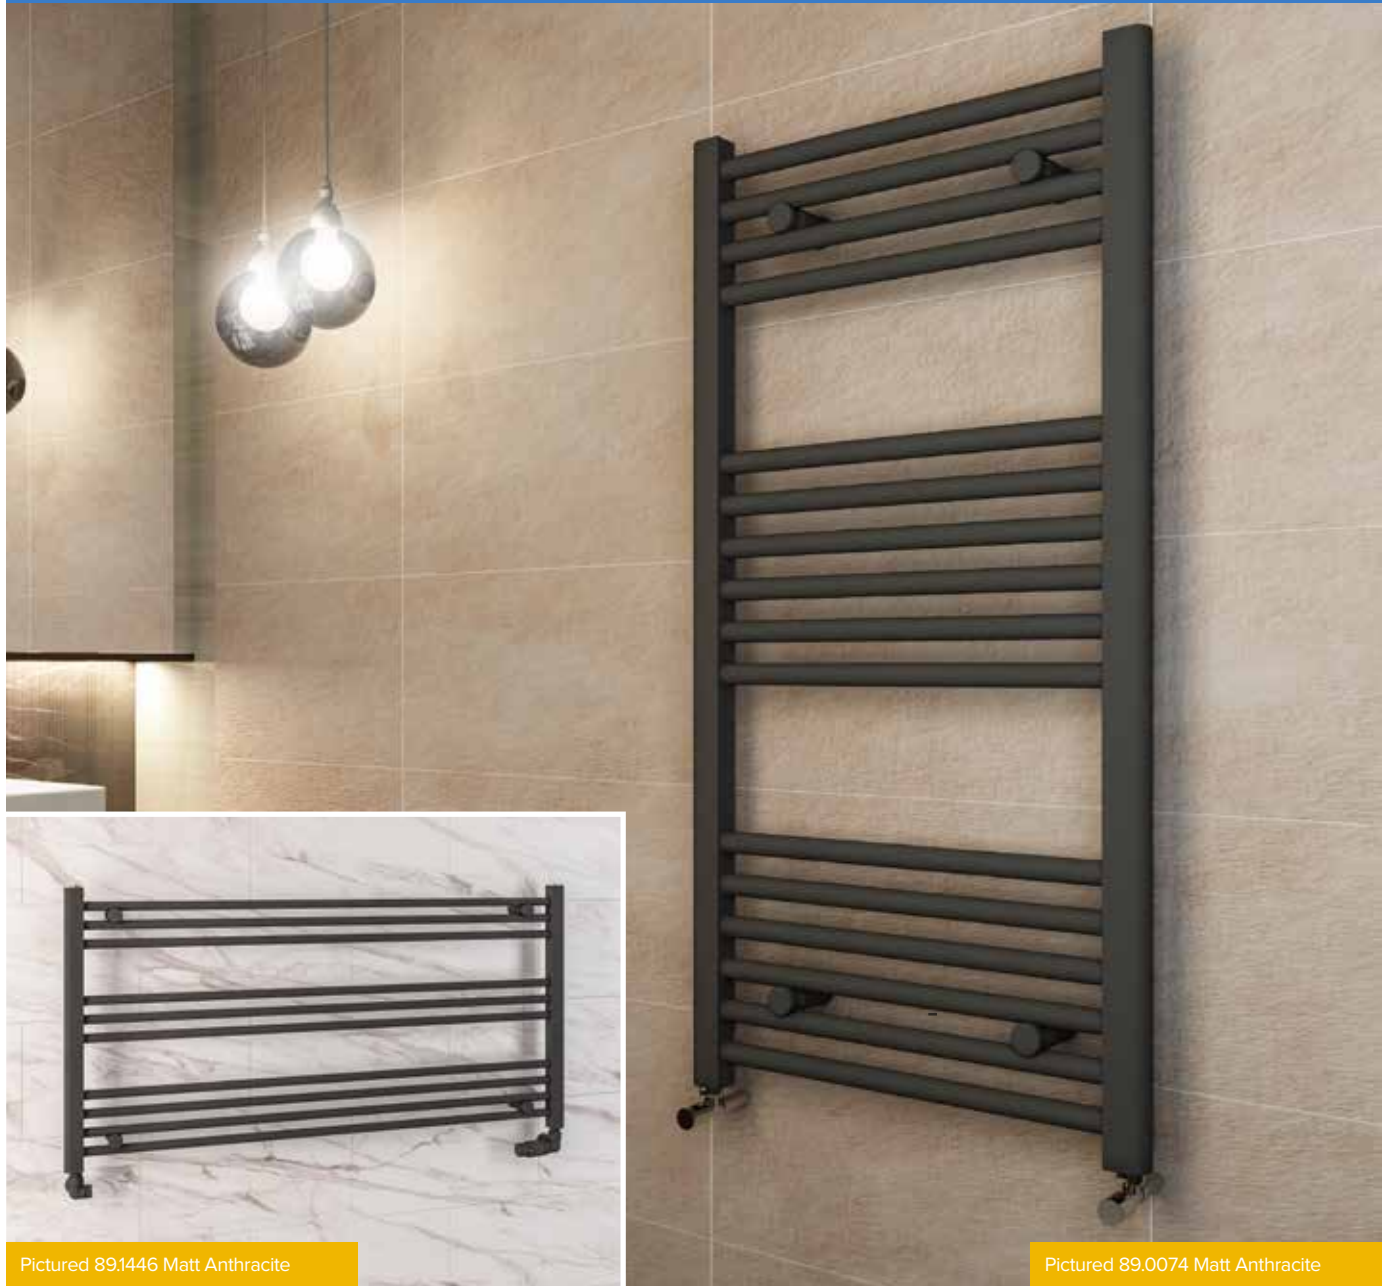

1000mm High

1200mm High

1400mm High

1600mm High

1800mm High

Multirail Range

WINGRAVE - STRAIGHT, MATT ANTHRACITE

Pictured 89.1446 Matt Anthracite