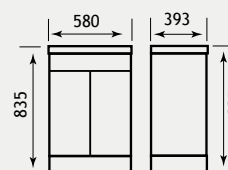

1.068 & 51.007