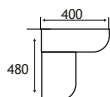

Osterley Range

OSTERLEY

NEW

Eco Vortex
Flush
Video Demo

NEW

Soft Close Seat

Eco Vortex Flush

The Osterley range features soft curves and clean vertical sides, perfect for any modern day bathroom. The range includes a comfort height and back to wall pan.

FEATURES

- Eco Vertex Technology
- Soft close seat lifts off for easy cleaning

OSTERLEY PEDESTAL BASINS

NEW

Description	Code	£ Ex VAT	£ Inc VAT
Osterley 450mm Basin 1TH	26.0275	68.00	81.60
Osterley 500mm Basin 1TH	26.0274	87.00	104.40
Osterley 550mm Basin 1TH	26.0273	91.00	109.20
Osterley Semi Pedestal	26.0277	53.00	63.60
Osterley Full Pedestal	26.0276	53.00	63.60

26.0275

26.0274

26.0273

26.0273/26.0276