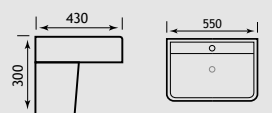

BIJOU 550MM BASIN

26.0075/26.0084

Description	Code	£ Ex VAT	£ Inc VAT
Bijou 550mm 1TH basin	26.0075	119.00	142.80
Bijou 550mm 2TH basin	26.0106	119.00	142.80
Bijou Semi pedestal	26.0085	52.00	62.40
Bijou Pedestal	26.0077	62.00	74.40