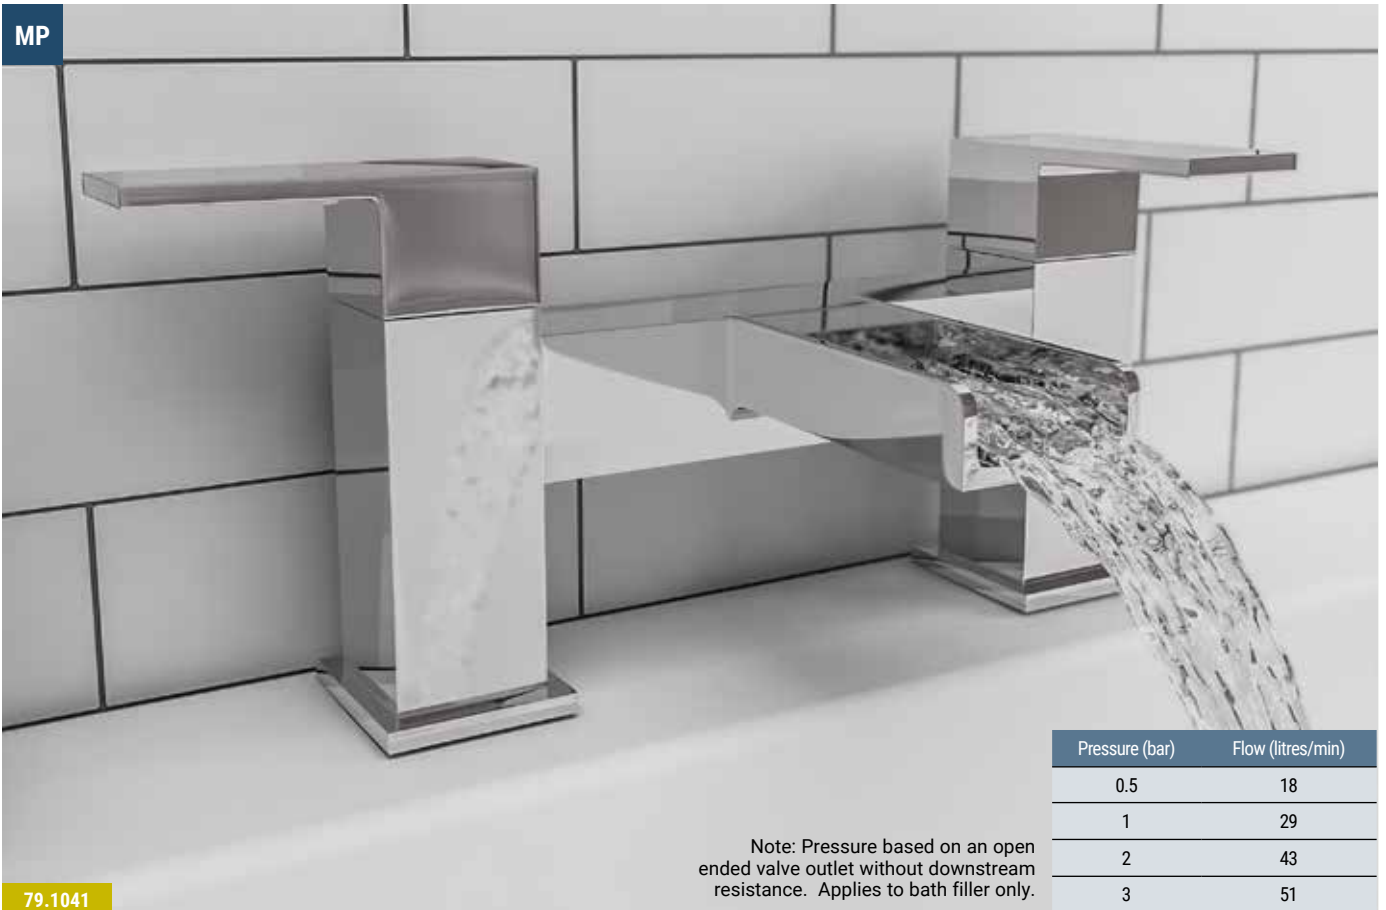

Abberton Range

ABBERTON RANGE BATH FILLER