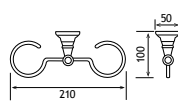

Rockingham

Rockingham Solid Brass			
Description	Code	£ Ex VAT	£ Inc VAT
Rockingham Robe Hook	52.040	41.00	49.20
Rockingham Tumbler Holder	52.041	64.00	76.80
Rockingham Double Tumbler Holder	52.042	90.00	108.00
Rockingham Soap Dish	52.043	64.00	76.80
Rockingham Towel Ring	52.044	59.00	70.80
Rockingham Toilet Roll Holder	52.045	68.00	81.60
Rockingham Single Towel Rail	52.046	90.00	108.00
Rockingham Double Towel Rail	52.047	149.00	178.80
Rockingham Towel Shelf	52.048	257.00	308.40
Rockingham Glass Shelf with Barrier	52.049	97.00	116.40
Rockingham Toilet Brush Holder	52.050	83.00	99.60
Rockingham Covered Toilet Roll Holder	52.051	74.00	88.80

FEATURES

- Constructed from solid brass
- Polished chrome finish
- Traditional design
- Easy to fit

52.042