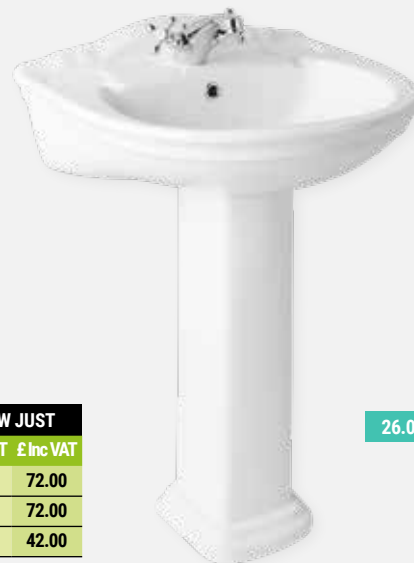

26.0021

| Tamarind Corner Basin | | WAS | NOW JUST | |
|------------------------|---------|------------------|----------|-----------|
| Description | Code | £ Ex VAT | £ Ex VAT | £ Inc VAT |
| Tamarind 560 Basin 1TH | 26.0019 | 81.00 | 60.00 | 72.00 |
| Tamarind 560 Basin 2TH | 26.0020 | 81.00 | 60.00 | 72.00 |
| Tamarind Pedestal | 26.0021 | 46.00 | 35.00 | 42.00 |