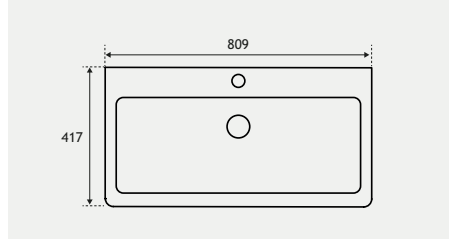

80 CM UNIT BASIN

Cavone 50cm Basin				
Description	Colour	Code	£ Ex VAT	£ Inc VAT
50cm Cavone Basin	White	36.0031	147.00	176.40

Cavone 60cm Basin				
Description	Colour	Code	£ Ex VAT	£ Inc VAT
60cm Cavone Basin	White	36.0036	160.00	192.00

Cavone 80cm Basin				
Description	Colour	Code	£ Ex VAT	£ Inc VAT
80cm Cavone Basin	White	36.0041	192.00	230.40

NEW EXTRAS

36.9212

36.9211

NEW! Cavone Cabinet Extras				
Description	Colour	Code	£ Ex VAT	£ Inc VAT
Rectangular Overflow	Brushed Brass	36.9212	10.00	12.00
Rectangular Overflow	Smooth Black	36.9211	5.00	6.00

NEW WEXTRAS

36.9217

36.0071

NEW! Cavone Cabinet Extras				
Description	Colour	Code	£ Ex VAT	£ Inc VAT
Cavone Handle (Each)	Brushed Brass	36.9217	10.00	12.00
Cavone Handle (Each)	Smooth Black	36.0071	6.00	7.20