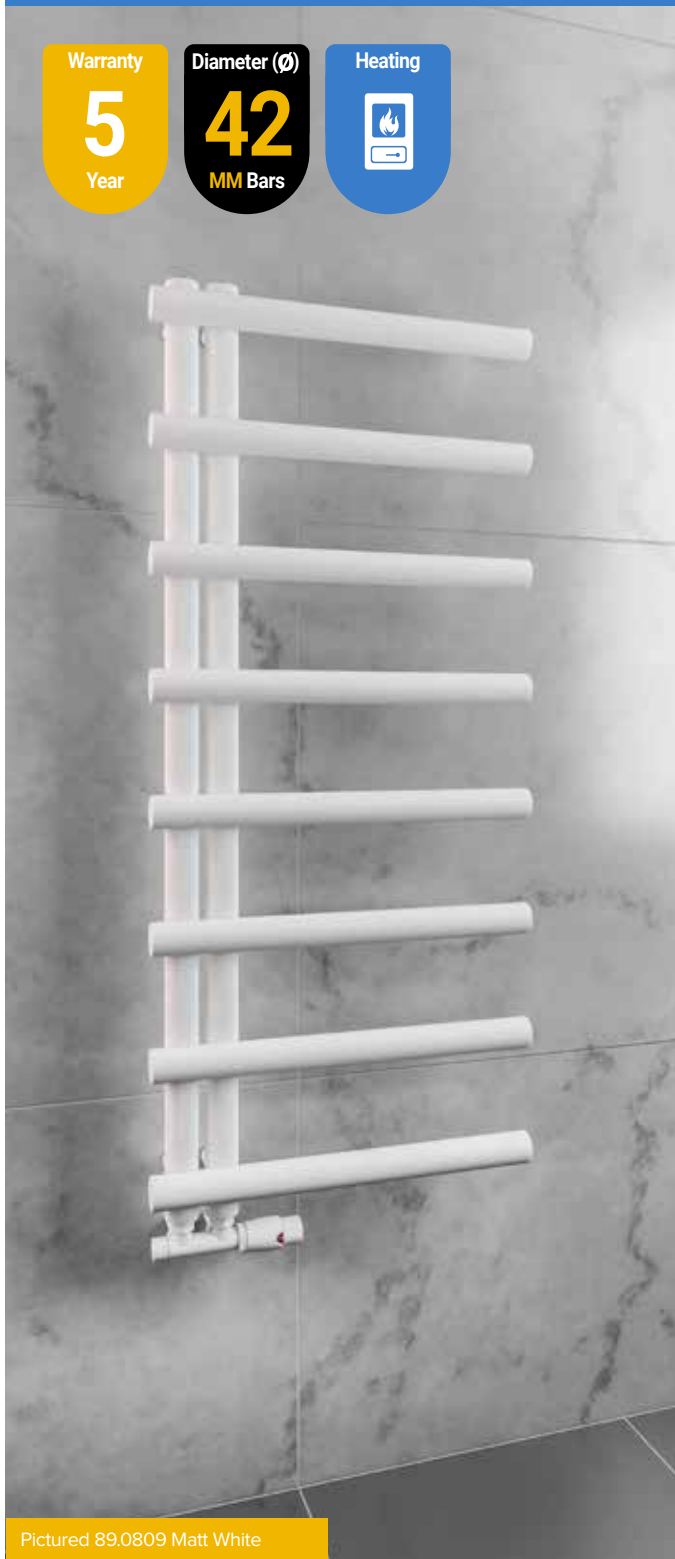

Warranty

5

Year

Diameter (Ø)

42

MM Bars

Heating

Pictured 89.0809 Matt White