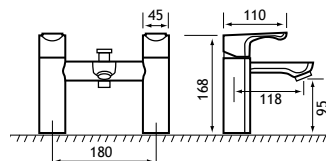

56.2067

56.2067