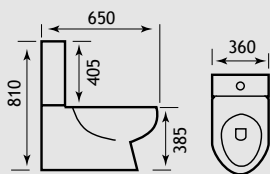

26.0031

Description	Code	£ Ex VAT	£ Inc VAT
Crowthorne WC Pan	26.0031	132.00	158.40
Crowthorne Cistern inc Fittings	26.0032	97.00	116.40
Crowthorne Soft Close Seat	26.0033	85.00	102.00
Jollytronic Universal Bottom Entry Cistern fitting	7.0000	135.00	162.00