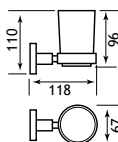

Rimini

Rimini Solid Brass				
Description	Dimensions width x projection	Code	£ Ex VAT	£ Inc VAT
Robe Hook	52 x 55	52.101	21.00	25.20
Tumbler Holder	67 x 118	52.102	28.00	33.60
Glass Soap Dispenser	72 x 130	52.104	47.00	56.40
Toilet Roll Holder	141 x 51	52.106	24.00	28.80
Spindle Toilet Roll Holder	207 x 72	52.107	40.00	48.00
Glass Brush Holder	115 x 155	52.112	40.00	48.00
Metal Brush Holder**	93 x 107	52.113	96.00	115.20
Soap Dish	110 x 141	52.103	28.00	33.60
Metal Soap Dispenser	52 x 100	52.105	63.00	75.60
Double Split Towel Rail*	52 x 420	52.111	39.00	46.80
Double Towel Rail	643 x 129	52.110	93.00	111.60
Single Towel Rail	640 x 71	52.109	52.00	62.40
Glass Shelf with Barrier	600 x 125	52.108	47.00	56.40
Metal Towel Ring	165 x 162 x 50	52.114	39.00	46.80
Wiper	258 x 55	52.115	52.00	62.40
Covered Toilet Roll Holder	142 x 50	52.116	47.00	56.40

*Each rail moves independently. **Can be floor standing or wall hanging. If wall hanging projection increases to 106mm. Width measurements are to the outside face of each unit i.e. to the end of the brackets where applicable.

FEATURES

- Made of solid brass
- Meticulously polished to produce mirror-like finish
- Bright chrome finish

Can be freestanding or wall mounted

52.102