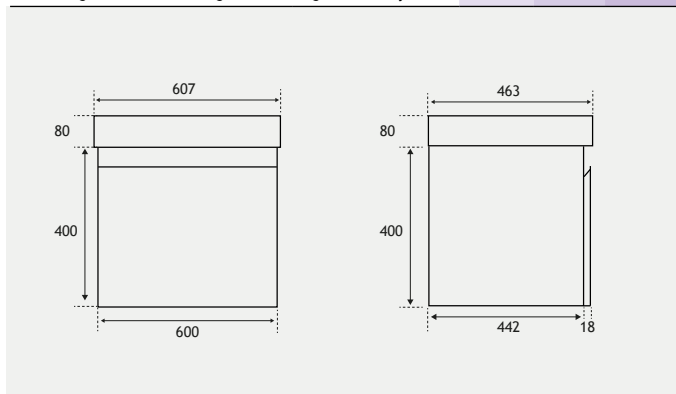

Gravina 50cm Single Drawer Wall Hung Unit				
Description	Colour	Code	£ Ex VAT	£ Inc VAT
50cm Single Drawer Wall Hung Unit	White Gloss	36.0057	292.00	350.40
50cm Single Drawer Wall Hung Unit	High Gloss Grey	36.0058	292.00	350.40

Gravina 60cm Single Drawer Wall Hung Unit				
Description	Colour	Code	£ Ex VAT	£ Inc VAT
60cm Single Drawer Wall Hung Unit	White Gloss	36.0060	321.00	385.20
60cm Single Drawer Wall Hung Unit	High Gloss Grey	36.0061	321.00	385.20