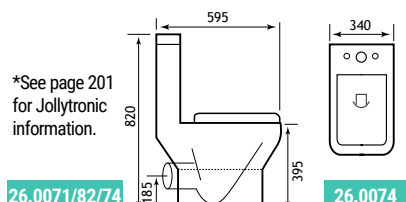

*See page 201 for Jollytronic information.