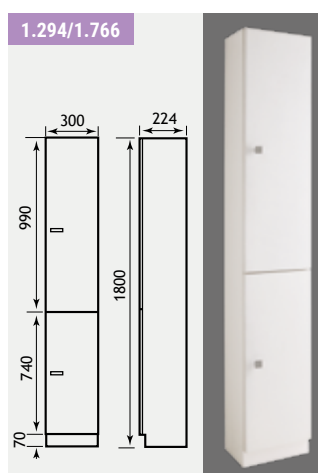

FEATURES UNIT

- Soft close system on drawers