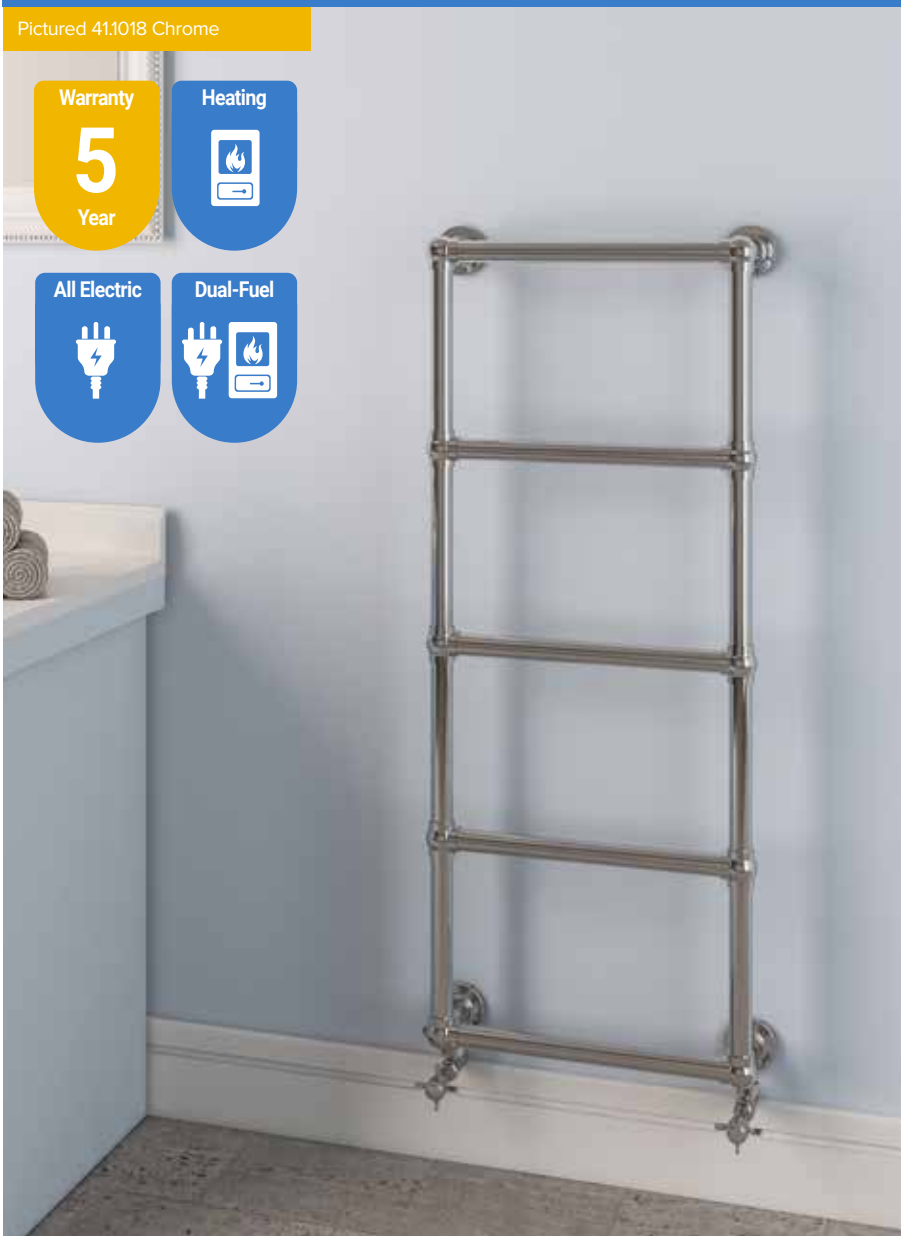

Traditional Range

STOUR

Pictured 41.1018 Chrome

Warranty

5

Year

Heating

All Electric

Dual-Fuel

Pictured 41.1020 Chrome