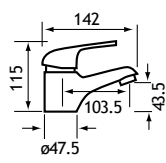

Isbourne Range

ISBOURNE

Isbourne

Description	Code	£ Ex VAT	£ Inc VAT
Isbourne Basin Mono (inc waste)	93.0055	65.00	78.00
Isbourne BSM inc kit	93.0057	109.00	130.80

Ceramic Disc Technology.

FEATURES

- Made from brass
- Ceramic disk technology

Required minimum operating pressure key

MP - 0.5 bar minimum

HP1 - 1 bar minimum

For Shower Kits see page 834-836

93.0005