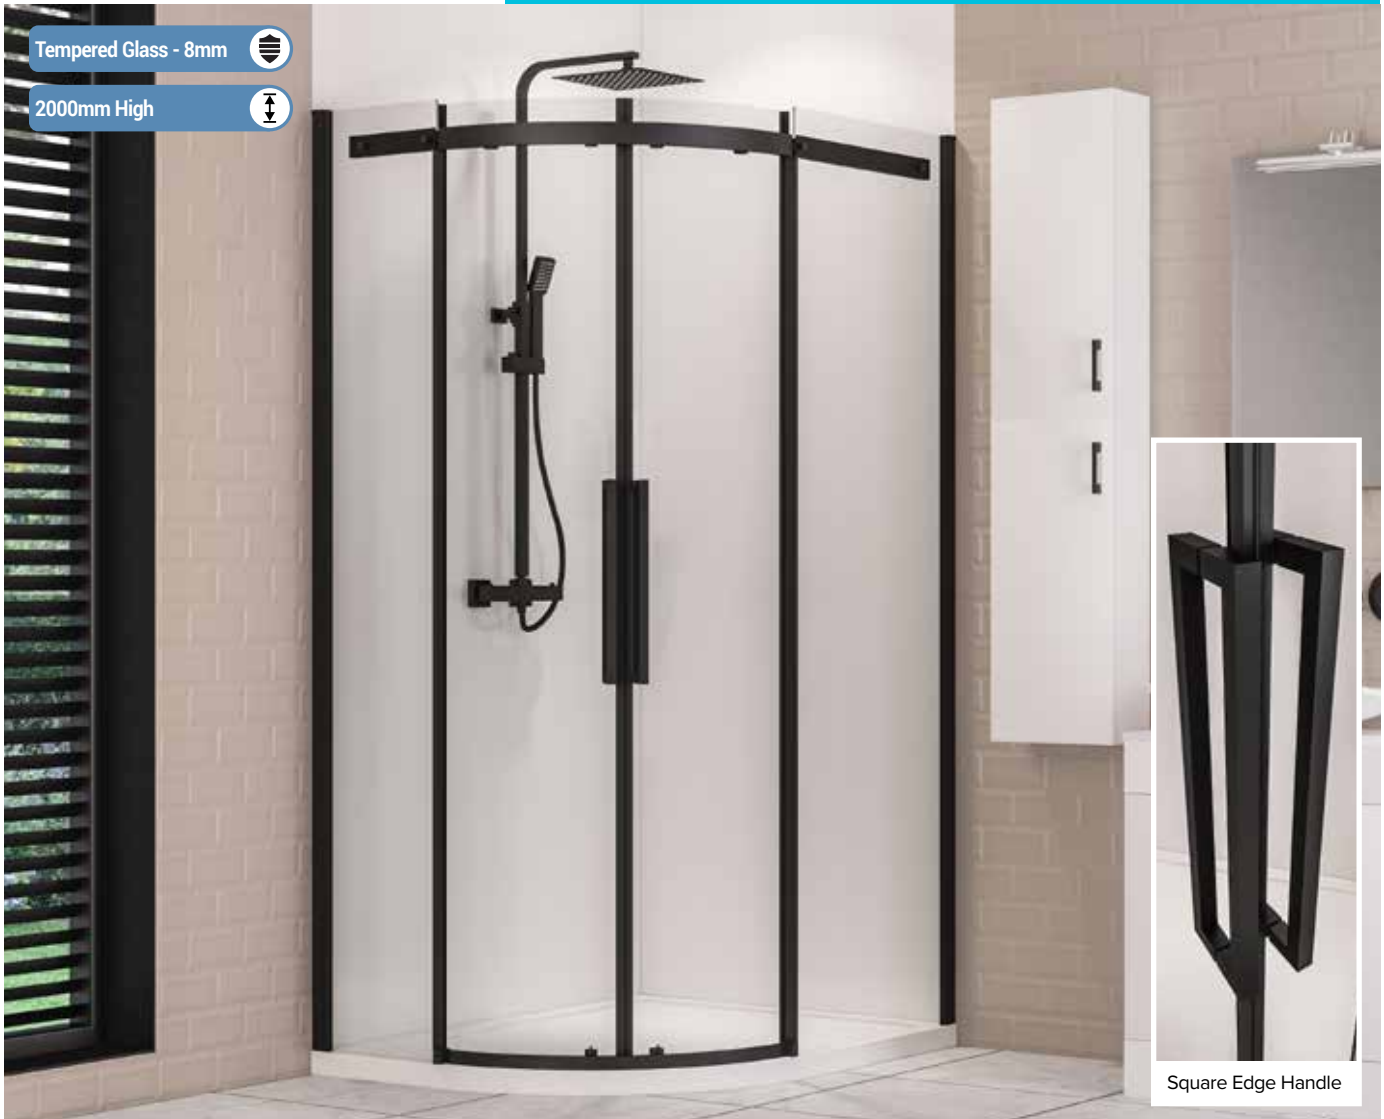

Corniche 2000

CORNICHE 2000 OFFSET QUADRANT - MATT BLACK

Tempered Glass - 8mm

2000mm High

Corniche 2000 offset quadrant, 8mm tempered safety glass, 2000mm high

FEATURES

- 10 Year manufacturer's guarantee*
- Easy clean glass
- Suitable for power showers
- Trays available to match
- 8mm Tempered safety glass
- Chrome finish
- Fully concealed fixings
- *With conditions

FRAME

Corniche 2000 Offset Quadrant - Matt Black

Size	Adjustment	Door Opening	Code	£ Ex VAT	£ Inc VAT
900 x 800mm RH	865-880 x 765-780mm	440mm	49.3243	651.00	781.20
900 x 800mm LH	865-880 x 765-780mm	440mm	49.3237	651.00	781.20
1000 x 800mm RH	965-980 x 765-780mm	440mm	49.3244	669.00	802.80
1000 x 800mm LH	965-980 x 765-780mm	440mm	49.3238	669.00	802.80
1000 x 900mm RH	965-980 x 865-880mm	485mm	49.3245	683.00	819.60
1000 x 900mm LH	965-980 x 865-880mm	485mm	49.3239	683.00	819.60
1100 x 800mm RH	1065-1080 x 765-780mm	440mm	49.3246	686.00	823.20
1100 x 800mm LH	1065-1080 x 765-780mm	440mm	49.3241	686.00	823.20
1100 x 900mm RH	1065-1080 x 865-880mm	485mm	49.3247	700.00	840.00
1100 x 900mm LH	1065-1080 x 865-880mm	485mm	49.3232	700.00	840.00
1200 x 800mm RH	1165-1180 x 765-780mm	440mm	49.3214	704.00	844.80
1200 x 800mm LH	1165-1180 x 765-780mm	440mm	49.3212	704.00	844.80
1200 x 900mm RH	1165-1180 x 865-880mm	485mm	49.3215	714.00	856.80
1200 x 900mm LH	1165-1180 x 865-880mm	485mm	49.3213	714.00	856.80