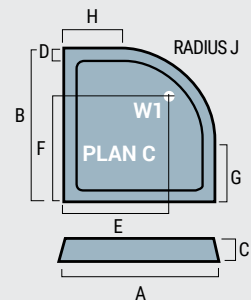

Volente Trays

VOLENTE QUADRANT SHOWER TRAYS

Shown below with legs and panel pack, seal strip, flexible waste pipe and waste, which are all sold separately.

Flexible seal strip sold separately

Waste sold separately

Legs and panel kit sold separately

TRAYS

Quadrant Volente Tray

Size	Plan	Waste	Waste	A	B	C	D	E	F	G	H	J	Code	£ Ex VAT	£ Inc VAT
		Position	Size												
800 x 800	C	W1	90	800	800	40	65	500	500	250	250	550	158.062	184.00	220.80
900 x 900	C	W1	90	900	900	40	65	600	600	350	350	550	158.063	213.00	255.60
1000 x 1000	C	W1	90	1000	1000	40	65	700	700	450	450	550	158.064	252.00	302.40

Waste sold separately.

EXTRAS

Legs, Panel Packs & Seal Strip

Description	Code	£ Ex VAT	£ Inc VAT
Volente legs & panel quad trays up to 1200 x 1000	158.081	80.00	96.00
Volente legs & panel for quad trays over 1200	158.085	97.00	116.40
2.8m Flexi Versatile Sealstrip	30.5012	19.00	22.80
Flexible waste pipe	30.400B	17.00	20.40

Panel height 95mm, adjustable legs 85-105mm. *Does not include flexible waste pipe (30.400B)

Chrome Shower Waste

Description	Code	£ Ex VAT	£ Inc VAT
Mega flow shower waste	12.040	26.00	31.20
Volente Luxury Metal Chrome Shower Waste Chrome	41.5000	31.00	37.20

Waste efficiency decreases when shower head is positioned directly above waste.

FEATURES

- 40% Lighter than a high wall stone resin tray
- Reinforced high strength resin marble material
- Made with WRAS approved resins.
- Adjustable legs (within the leg kit pack) supplied with ultra-strong self adhesive pads.