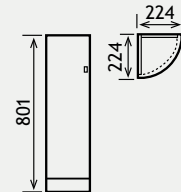

Oslo Combi Range

OSLO CORNER COMBI

VARIANT - D

Oslo 30cm Tall Cupbaord 1.294

VARIANT - E

Hidden Cistern 1.307 (RH)

VARIANT - F

1.293 51.048 51.016