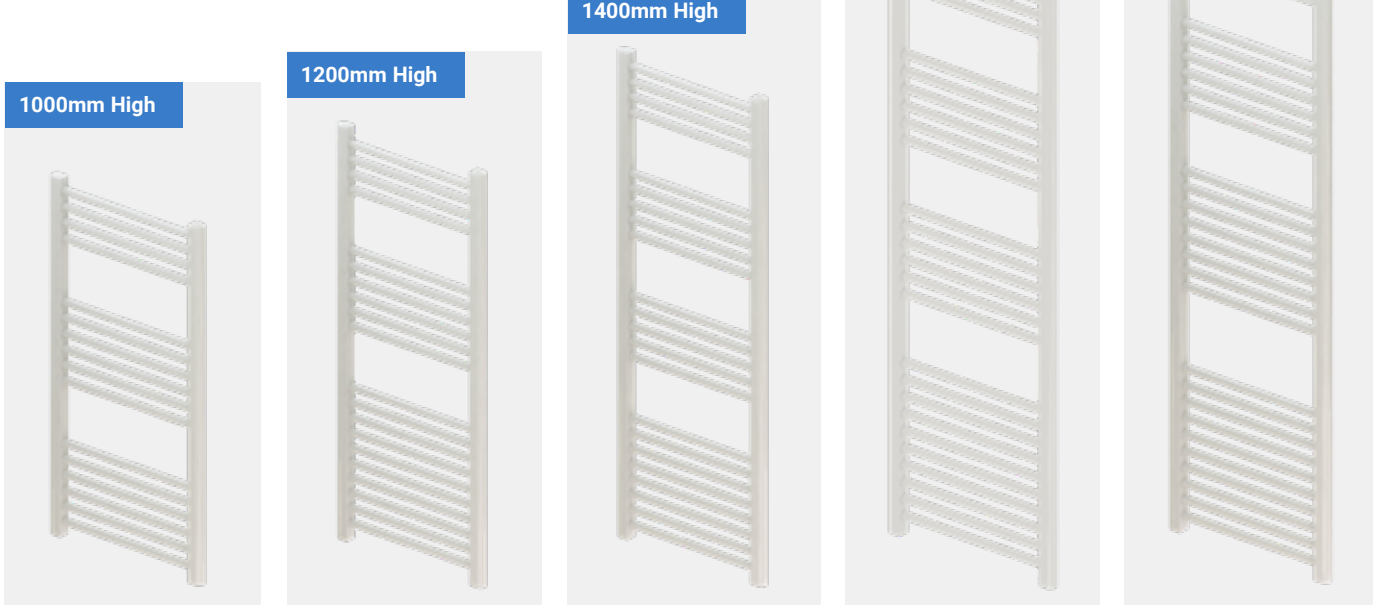

Room Divider Bracket Sets

Page 851

Vent Caps

Page 853

Multi-Rail Hangers

Page 850

Robe Hooks & Hangers

Page 850

TECHNICAL INFORMATION

All measurements in Height by Width. Heat output based on $\Delta T60^{\circ}C$. Radiators that are electric only are restricted to the heat output of the elements. Element size can be increased to full capacity of rail if using element type D, E, F or G. (Type F & G Elements suitable for all electric only) For element types see pages 828-840. For matching valves see pages 841-849. For indirect heating systems only. Tappings are approx. 44mm less than the width of the rail and approx. 65mm off the wall. Price includes radiator and wall fixing sets, valves extra.