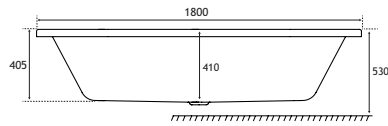

1800 x 800 FS

1800 x 800 x 410mm

231 Litres

DESCRIPTION	CODE	£ EX VAT	£ INC VAT
1800 x 800 Humber - 4mm	42.0161	994.00	1192.80

About: Model comes complete with removeable side panel. Waste & overflow not included.

- 410 DEPTH
- HEAD REST
- 4MM BEAUFORT