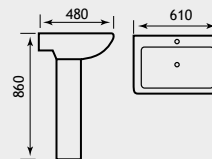

MENTMORE BASIN

26.0034

26.0035

Mentmore WC

Description	Code	£ Ex VAT	£ Inc VAT
Mentmore WC Pan White	26.0036	258.00	309.60
Mentmore Cistern inc Fittings White	26.0037	113.00	135.60
Mentmore Soft Close Seat White	26.0038	88.00	105.60

Mentmore Basin

Description	Code	£ Ex VAT	£ Inc VAT
Mentmore Basin 1TH White	26.0034	123.00	147.60
Mentmore Pedestal White	26.0035	66.00	79.20

MODERN WATER SAVING OPTION JOLLYTRONIC ECO FLUSH

Description	Code	£ Ex VAT	£ Inc VAT
Jollytronic universal bottom entry cistern fitting	7.0000	135.00	162.00

*See rear of Sanitaryware section for Jollytronic.