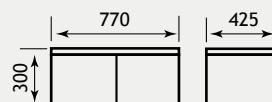

Sorrento Wall Hung

SORRENTO SLAB 60 UNIT

A modern design of a traditional concept with soft close hinges and a solid slab top which accommodates a variety of sit-on basins.

Sorrento Slab 60 Wall-Hung Unit

Description	Code	£ Ex VAT	£ Inc VAT
Sorrento 56cm wall hung unit	1.712	439.00	526.80
Sorrento 60 Slab top	51.036	162.00	194.40
Rondo sit on basin 412	51.032	202.00	242.40
Natura sit on basin 500x400	51.030	202.00	242.40
Prado 550 high rise mono basin	56.2002	131.00	157.20

FEATURES

- Soft close system on drawer

FEATURES - SIT ON BASINS

- Made of 75% natural marble stone
- Repairable if chipped
- Seamless surface, easy to maintain

For other sit-on basins see page 192

1.712

51.030 - Natura

51.032 - Rondo

SORRENTO SLAB 80 UNIT

A modern design of a traditional concept with soft close hinges and a solid slab top which accommodates a variety of sit-on basins.

Sorrento Slab 80 Wall-Hung Unit

Description	Code	£ Ex VAT	£ Inc VAT
Sorrento 76cm wall hung unit	1.714	494.00	592.80
Sorrento 80 Slab top	51.037	185.00	222.00
Rondo sit on basin 412	51.032	202.00	242.40
Prado 550 high rise mono basin	56.2002	131.00	157.20

FEATURES

- Soft close system on drawers

FEATURES - SIT ON BASINS

- Made of 75% natural marble stone
- Repairable if chipped
- Seamless surface, easy to maintain

For other sit-on basins see page 192

1.714

51.029 - Renata