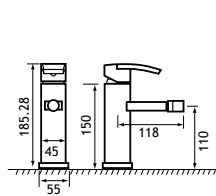

Estorick Range

ESTORICK

Estorick

Description	Code	£ Ex VAT	£ Inc VAT
Estorick mono basin c/w clicker waste	56.2035	175.00	210.00
Estorick mono bidet c/w clicker waste	56.2036	175.00	210.00
Estorick high rise mono basin c/w clicker waste	56.2037	205.00	246.00
Estorick bath filler	56.2038	226.00	271.20
Estorick BSM inc kit*	56.2039	237.00	284.40

*Wall brackets sold separately. Ceramic disc technology.

With the high angle of discharge of this spout, customers with a high pressure supply may have to fit pressure reducing valves or partially close the isolating valves to ensure the discharge stays within smaller basins.

Required minimum operating pressure key

MP - 0.5 bar minimum

Pressure (bar)	Flow (litres/min)	
	Bath Filler (56.2038)	BSM (56.2039)
0.1	4.8	4.6
0.5	10.1	9
1	15.6	14
2	22.5	20.4

56.2035

Swivel spout

56.2039

BSM KIT

56.2037

56.2038

56.2035

56.2036

56.2035

56.2036

56.2037

56.2038

56.2039