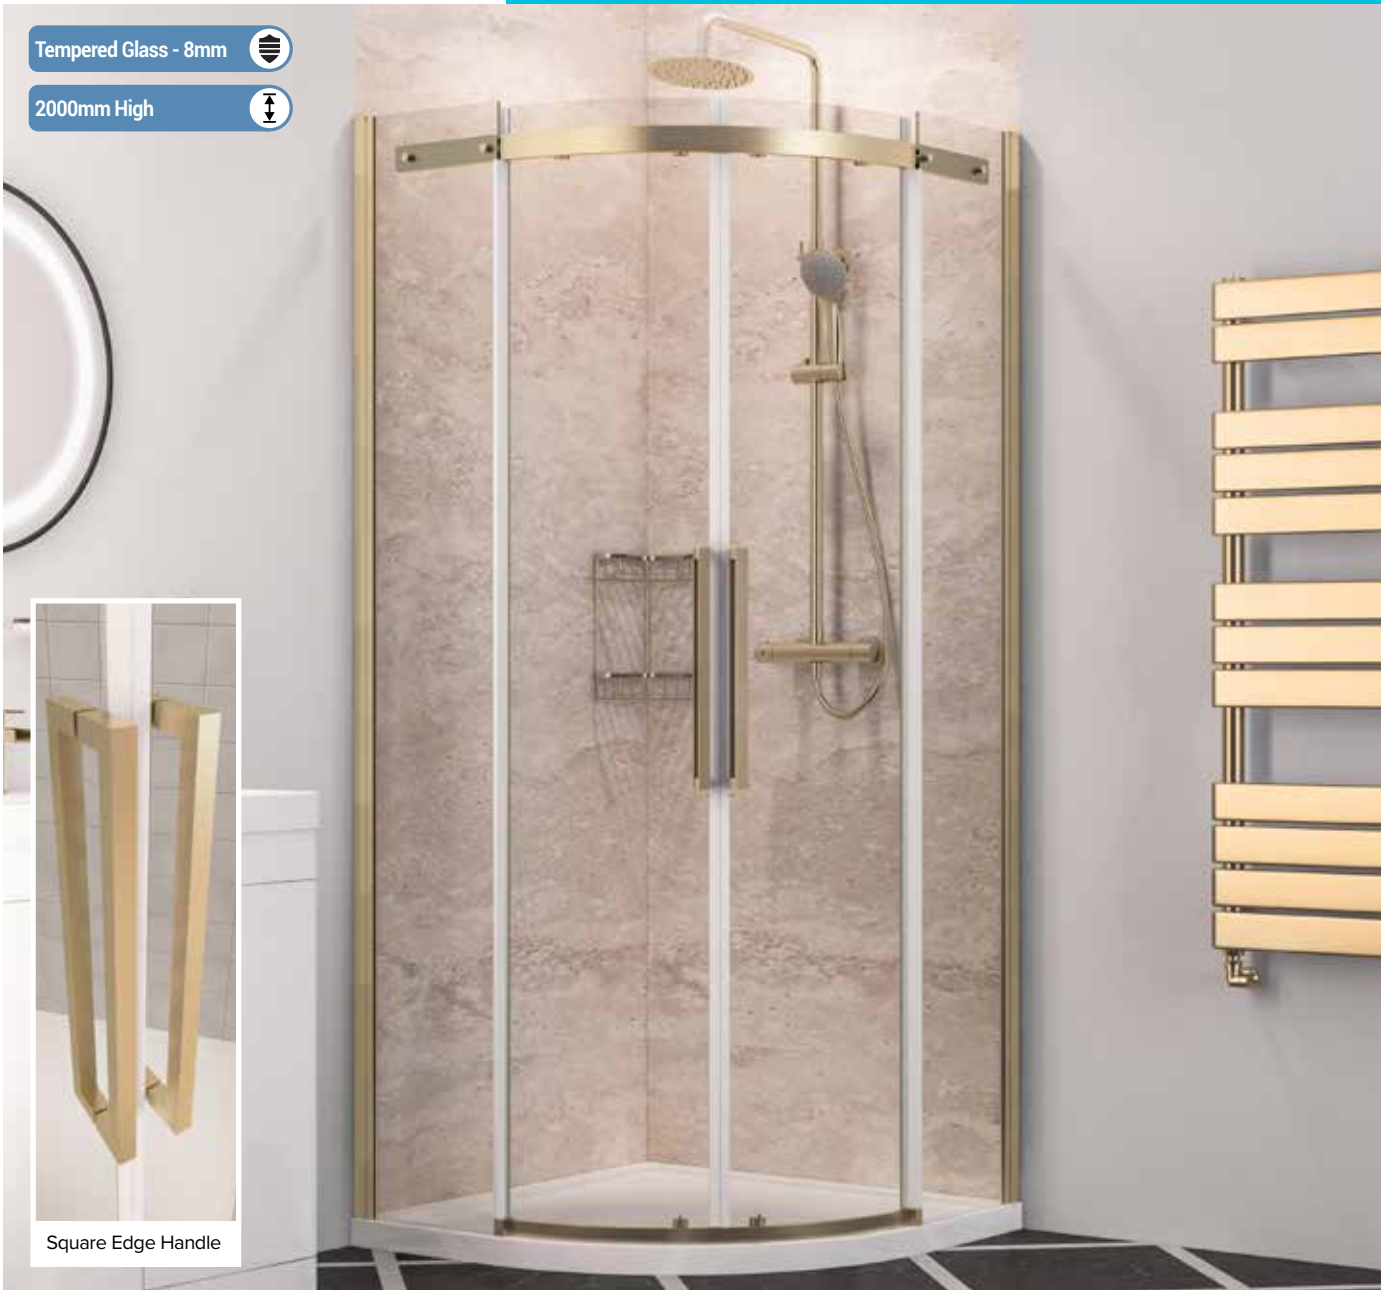

Corniche 2000

CORNICHE 2000 QUADRANT - BRUSHED BRASS

Tempered Glass - 8mm

2000mm High