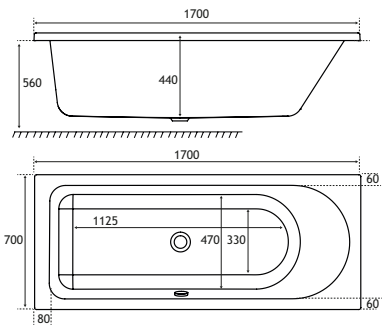

1700 x 700 SB LH

1700 x 700 x 440mm

216 Litres

DESCRIPTION	CODE	£ EX VAT	£ INC VAT
1700 x 700 Biscay SB LH - 5mm	42.0215	317.00	380.40
1700 x 700 Biscay SB LH - Beauforté	42.1215	572.00	686.40
PANELS			
1700 x 560 Front Panel	42.5013	114.00	136.80
700 x 560 End Panel	42.5024	69.00	82.80
1700 x 560 Front Panel - Beauforté	42.6013	192.00	230.40
700 x 560 End Panel - Beauforté	42.6024	114.00	136.80
1810 x 810 L Shape Flat Panel - Beauforté	42.6035	367.00	440.40
1700 Adjustable Front Panel - Beauforté	42.6033	277.00	332.40

Biscay Shower Bath RH shown.