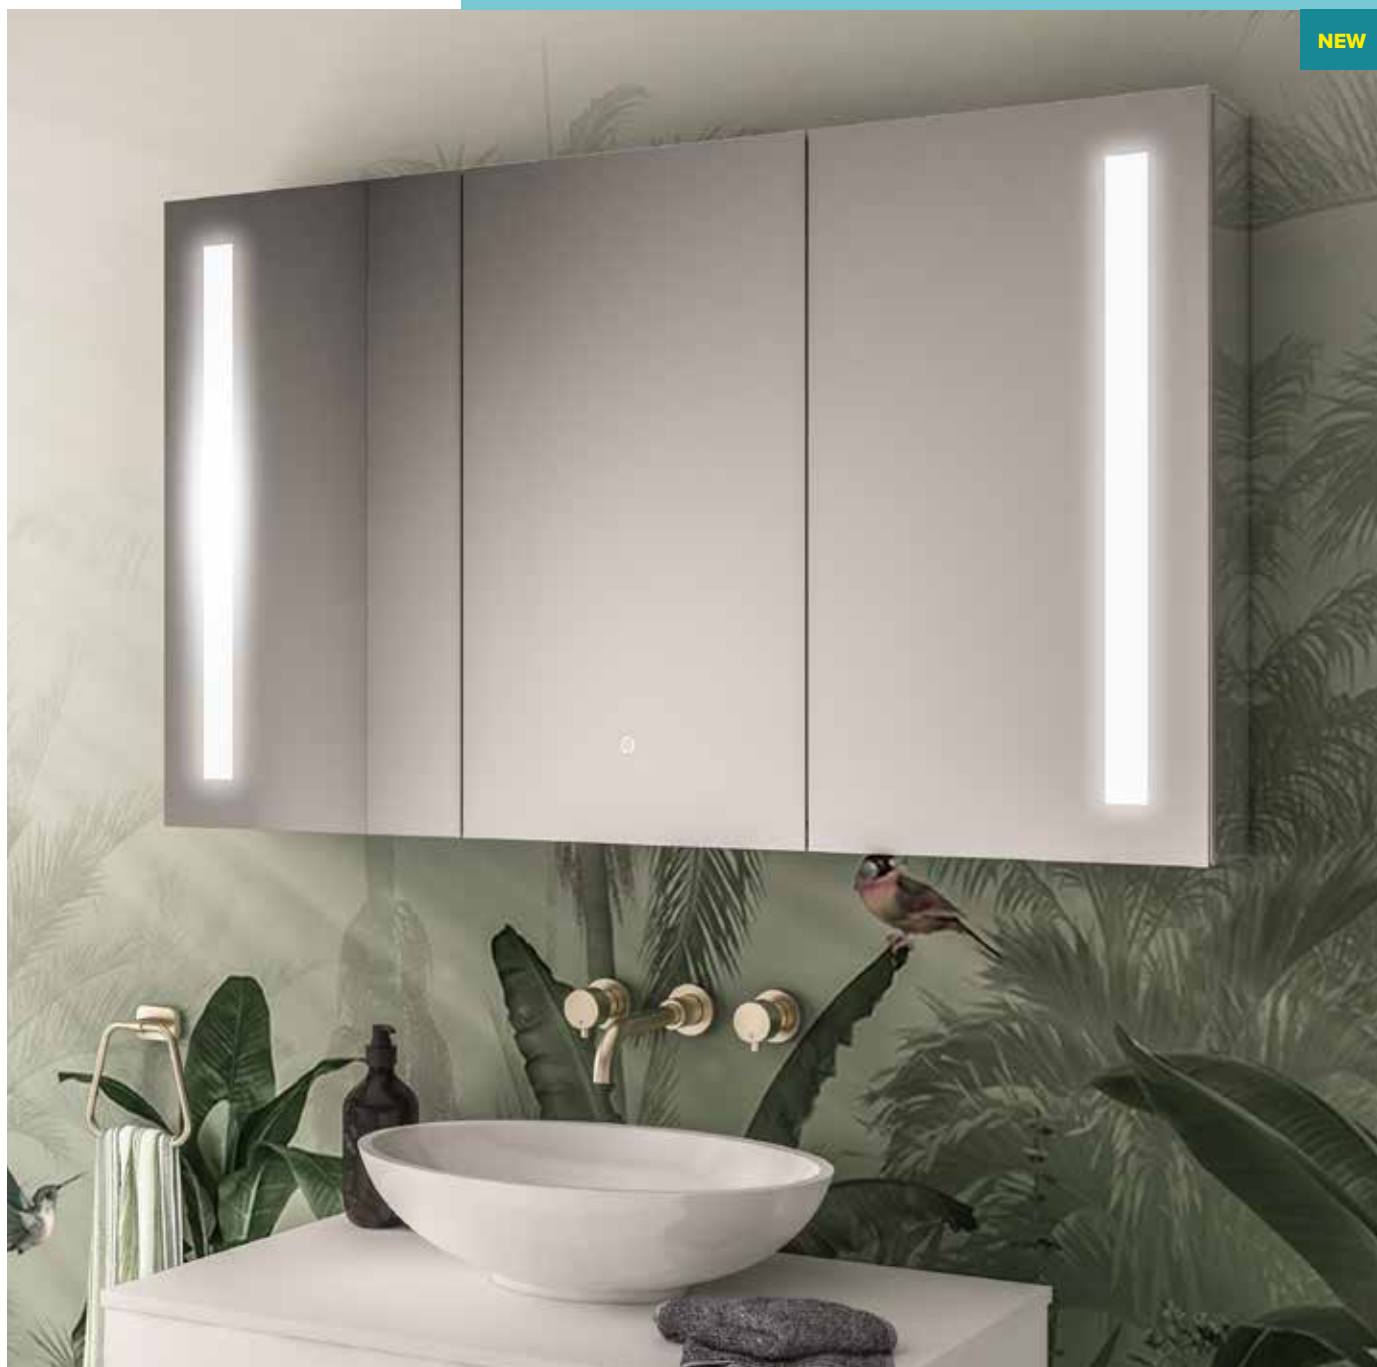

Pricilla sit on Basin
Code 51.031

Meriden Three Hole Mounted Basin Tap Set
Brushed Brass - Code 98.2049

Cabinet Mirrors

CASTELLANO CABINET

NEW

Features

- Internal mirror on door
- Aluminium cabinet
- Variable shelf heights
- Demister (on both doors on all 2-door models. Demister on middle door on 3-door model)
- USB & Shaver socket
- Fitted with outward LED lights
- Infrared sensor
- Soft close hinges