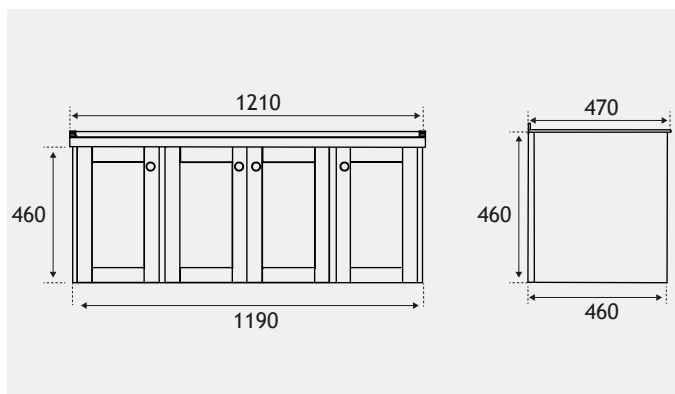

NEW! Hardwick 120cm Square Double Bowl Basin

Description	Colour	Code	£ Ex VAT	£ Inc VAT
Hardwick Square 120cm Double Basin	White Quartz	36.2054	334.00	400.80
Hardwick Square 120cm Double Basin	White Polymarble	36.2053	310.00	372.00