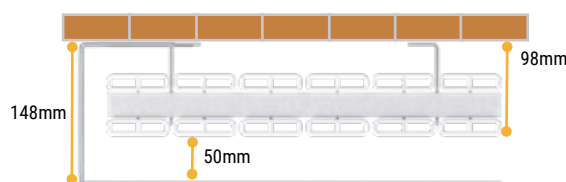

Aluminium Range

HADLEIGH VERTICAL

HADLEIGH - WALL MOUNTED TOWEL HANGERS

Towel Hanger - Matt White			
Size	Code	£ Ex VAT	£ Inc VAT
275mm	86.0312	77.00	92.40
415mm	86.0313	85.00	102.00
485mm	86.0314	93.00	111.60
555mm	86.0490	107.00	128.40

Towel Hanger - Matt Anthracite			
Size	Code	£ Ex VAT	£ Inc VAT
275mm	86.0315	77.00	92.40
415mm	86.0316	85.00	102.00
485mm	86.0317	93.00	111.60
555mm	86.0491	107.00	128.40

Towel Hanger - Matt Black			
Size	Code	£ Ex VAT	£ Inc VAT
275mm	86.0318	77.00	92.40
415mm	86.0319	85.00	102.00
485mm	86.0320	93.00	111.60
555mm	86.0492	107.00	128.40

Towel Hanger - Chrome			
Size	Code	£ Ex VAT	£ Inc VAT
275mm	86.0321	82.00	98.40
415mm	86.0322	90.00	108.00
485mm	86.0323	104.00	124.80
555mm	86.0493	119.00	142.80

TECHNICAL INFORMATION

Material: Steel

Vertical Radiators:

- Hadleigh Towel Hangers must be mounted on the wall.
- Hadleigh Towel Hangers can be mounted Left Hand or Right Hand of the radiator. Once the towel hanger is mounted on the wall, the radiator must be fitted from the side.
- Total length of each towel hanger is 30mm longer than the width of the radiator, making the radiator's width +30mm on the side they are mounted on. Towel hangers can be mounted at any height vertically on the wall.

Must be fitted before radiator installation!

Radiator Valves

Page 841-849