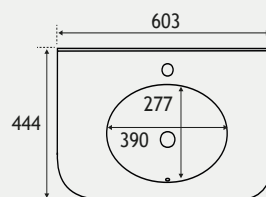

60 CM UNIT BASIN

Hardwick 60cm Traditional Unit Basin

Description	Colour	Code	£ Ex VAT	£ Inc VAT
Hardwick Traditional 60cm Basin Quartz	White Quartz	36.4002	220.00	264.00
Hardwick Traditional 60cm Basin	White Polymarble	36.0008	191.00	229.20