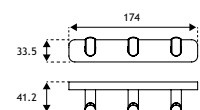

52.458
52.478

Asti Range

ASTI ACCESSORIES - BRUSHED BRASS & MATT WHITE

| Asti Accessories | | | | | |
|--------------------------|---------------|----------------------------------|--------|----------|-----------|
| Description | Colour | Dimensions width x projection | Code | £ Ex VAT | £ Inc VAT |
| Asti Soap Dispenser | Brushed Brass | 72 x 105 | 52.451 | 54.00 | 64.80 |
| Asti Soap Dispenser | Matt White | 72 x 105 | 52.471 | 49.00 | 58.80 |
| Asti Toilet Brush Holder | Brushed Brass | 113 x 127 | 52.452 | 45.00 | 54.00 |
| Asti Toilet Brush Holder | Matt White | 113 x 127 | 52.472 | 41.00 | 49.20 |
| Asti Glass Shelf | Brushed Brass | 600 x 128 | 52.453 | 41.00 | 49.20 |
| Asti Glass Shelf | Matt White | 600 x 128 | 52.473 | 38.00 | 45.60 |
| Asti Towel Rail | Brushed Brass | 600 x 70 | 52.454 | 56.00 | 67.20 |
| Asti Towel Rail | Matt White | 600 x 70 | 52.474 | 50.00 | 60.00 |
| Asti Double Towel Rail | Brushed Brass | 600 x 120 | 52.455 | 87.00 | 104.40 |
| Asti Double Towel Rail | Matt White | 600 x 120 | 52.475 | 79.00 | 94.80 |
| Asti Double Split Rail | Brushed Brass | 407 x 47 | 52.456 | 54.00 | 64.80 |
| Asti Double Split Rail | Matt White | 407 x 47 | 52.476 | 49.00 | 58.80 |
| Asti Towel shelf | Brushed Brass | 572 x 220 | 52.457 | 221.00 | 265.20 |
| Asti Towel shelf | Matt White | 572 x 220 | 52.477 | 197.00 | 236.40 |
| Asti Triple robe Hook | Brushed Brass | 174 x 42 | 52.458 | 41.00 | 49.20 |
| Asti Triple robe Hook | Matt White | 174 x 42 | 52.478 | 38.00 | 45.60 |