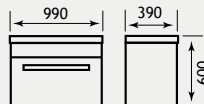

Oslo 100 Wall Hung Internal Drawer Unit

Description	Code	£ Ex VAT	£ Inc VAT
Oslo 100 Wall Hung Unit with Internal Drawer	1.804	657.00	788.40
Oslo 100 cast top	51.009	301.00	361.20