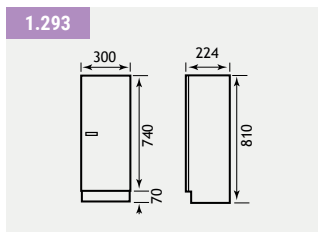

Oslo Cabinets

Description	Code	£ Ex VAT	£ Inc VAT
Oslo Curved Long top Plain LH	51.043	154.00	184.80
Oslo Curved Long top Plain RH	51.044	154.00	184.80
Oslo 30cm base cupboard, 1 door	1.293	169.00	202.80
Oslo 30cm tall cupboard, 2 door	1.294	404.00	484.80
Oslo curved end unit LH	1.306	285.00	342.00
Oslo curved end unit RH	1.307	285.00	342.00
Oslo Combi 580 door base unit	1.300	313.00	375.60

Oslo WC Unit

Description	Code	£ Ex VAT	£ Inc VAT
Oslo WC unit only†	1.287	326.00	391.20
Oslo WC unit plinth	1.288	18.00	21.60
Plain infill panel 30 x 81cm	1.042	88.00	105.60

Oslo WC unit spares

Description	Code	£ Ex VAT	£ Inc VAT
Upper panel for 1.287 Oslo WC unit	1.99070	82.00	98.40
Lower panel Oslo 50cm tall cistern unit	1.99046	74.00	88.80

Plain Tops

Description	Code	£ Ex VAT	£ Inc VAT
Oslo curved end top LH	51.049	256.00	307.20
Oslo curved end top RH	51.050	256.00	307.20
Oslo single quad top	51.051	92.00	110.40
Oslo 580 Combi basin top	51.047	182.00	218.40
Oslo Slab top 794	51.048	267.00	320.40
MDF WC Diamante 50cm top†	1.075	63.00	75.60
Oslo curved end unit LH	1.306	285.00	342.00
Oslo curved end unit RH	1.307	285.00	342.00

†Required 1.075 top and 1.288 plinth. *Due to depth of the waste area, the trap for external overflow kit & a flip top basin waste (unslotted) are recommended for installation.

Extras

Description	Code	£ Ex VAT	£ Inc VAT
Trap for external overflow kit	7.0015	24.00	28.80
Flip Top Basin Waste - Unslotted	25.0005	19.00	22.80