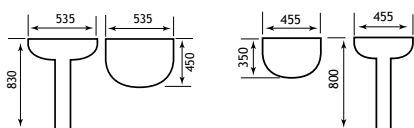

75.0004 & 75.0013/14

75.0004 & 75.0005/15