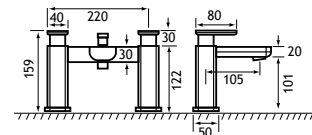

Diorama Range

DIORAMA

MP

Diorama			
Description	Code	£ Ex VAT	£ Inc VAT
Diorama mono basin c/w clicker waste†	56.2028	159.00	190.80
Diorama bath filler†	56.2030	227.00	272.40
Diorama BSM inc kit*†	56.2031	261.00	313.20
Minimalist square /Type 10 Shower Handset**	98.0016	15.00	18.00

*Wall brackets sold separately. Ceramic disc technology.

** 98.0016 handset as optional extra. While Stocks Last†

MP - 0.5 bar minimum

56.2031