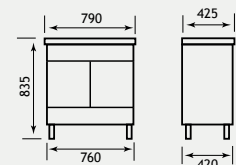

(Option 2) 1.270/1.277/1.268

*NB Mirror and cornice height does not include plastic shroud

1.514