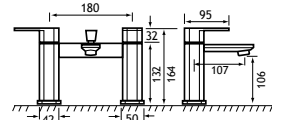

Prado 650

PRADO 650

Prado 650

Description	Code	£ Ex VAT	£ Inc VAT
Prado 650 mono basin c/w click waste (WRAS)	56.2005	132.00	158.40
Prado 650 mono bidet c/w click waste	56.2006	132.00	158.40
Prado 650 high rise mono basin (WRAS)	56.2007	169.00	202.80
Prado 650 bath filler	56.2008	227.00	272.40
Prado 650 BSM inc kit*	56.2009	240.00	288.00
Minimalist square /Type 10 Shower Handset	98.0016	15.00	18.00

*Wall brackets sold separately. Ceramic disc technology.

Pressure (bar)	Flow (litres/min)	
	Bath Filler (56.2008)	BSM (56.2009)
0.1	4.8	4.6
0.5	10.1	9
1	15.6	14
2	22.5	20.4
3	28	25.4

Note: Pressure based on an open ended valve outlet without downstream resistance. Applies to bath filler only.

Required minimum operating pressure key

MP - 0.5 bar minimum

56.2009