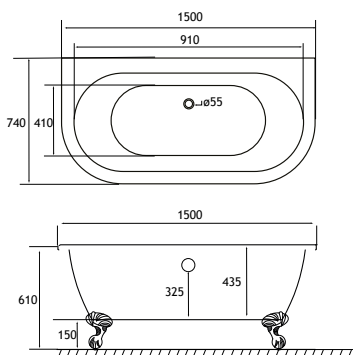

1500 x 740 FS

1500 x 740 x 610mm

154 Litres

DESCRIPTION	CODE	£ EX VAT	£ INC VAT
1500 x 740 Mortlake Freestanding Bath - Gloss White	33.0015	571.00	685.20
1500 x 740 Mortlake Freestanding Bath - Matt Grey & White	33.0014	597.00	716.40

BATH WASTES

Roll Top Bath Waste Pack - Chrome	98.0004	253.00	303.60
Exposed Bath Pop Up Waste - Chrome	98.0005	130.00	156.00

435 DEPTH

HEAD REST

BEAUFORT