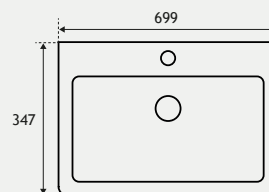

70 CM UNIT BASIN

NEW! Cavone II 70cm Ceramic Basin

Description	Colour	Code	£ Ex VAT	£ Inc VAT
70cm Cavone II Basin - Ceramic	White	37.1017	148.00	177.60

NEW EXTRAS

36.9214

36.9213

NEW! Cavone Cabinet Extras

Description	Colour	Code	£ Ex VAT	£ Inc VAT
Round Overflow	Brushed Brass	36.9214	5.00	6.00
Round Overflow	Matt Black	36.9213	5.00	6.00

36.9217

36.0071

NEW! Cavone Cabinet Extras

Description	Colour	Code	£ Ex VAT	£ Inc VAT
Cavone Handle (Each)	Brushed Brass	36.9217	10.00	12.00
Cavone Handle (Each)	Smooth Black	36.0071	6.00	7.20

NEW EXTRAS