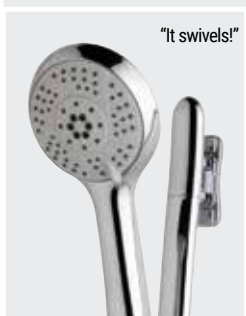

Pressure MP (0.5 bar minimum)

- Height 570mm
- Includes 5 function handset & shower hose
- Chrome finish

LP1

Memphis Slide Rail Kit

| Description | Code | £ Ex VAT | £ Inc VAT |
|------------------------|---------|----------|---------------|
| Memphis slide rail kit | 56.2021 | 106.00 | 127.20 |