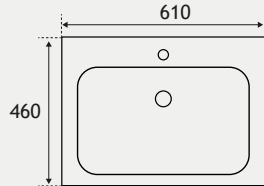

60 CM UNIT BASIN

NEW! Hardwick 50cm Square Unit Basin

Description	Colour	Code	£ Ex VAT	£ Inc VAT
Hardwick Square 50cm Basin Quartz	White Quartz	36.2033	182.00	218.40
Hardwick Square 50cm Basin	White Polymarble	36.2032	152.00	182.40

NEW! Hardwick 60cm Square Unit Basin

Description	Colour	Code	£ Ex VAT	£ Inc VAT
Hardwick Square 60cm Basin Quartz	White Quartz	36.2037	192.00	230.40
Hardwick Square 60cm Basin	White Polymarble	36.2036	162.00	194.40
Hardwick Square 60cm Basin	White Ceramic	37.2038	162.00	194.40