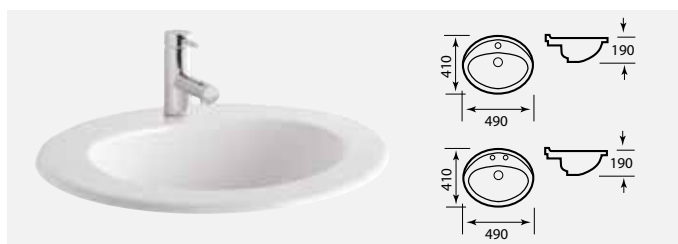

Osanna			
Description	Code	£ Ex VAT	£ Inc VAT
Osanna inset basin 500x370 White	51.028	146.00	175.20