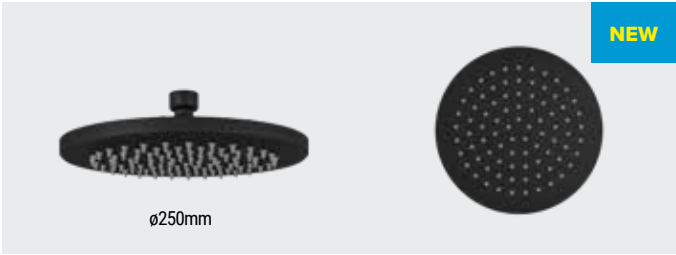

Shower Heads

MERIDIEN SHOWER HEAD

NEW! Meriden Shower Head 10"

Description	Colour	Code	£ Ex VAT	£ Inc VAT
10" Round shower head	Chrome	98.2102	47.00	56.40
10" Round shower head	Matt Black	98.2103	60.00	72.00
10" Round shower head	Brushed Brass	98.2104	65.00	78.00