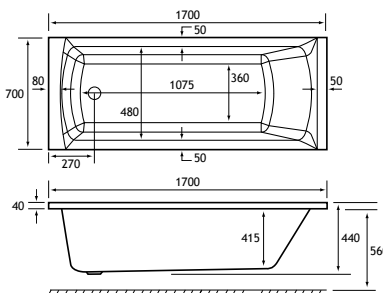

1700 x 700 SE

1700 x 700 x 440mm

238 Litres

DESCRIPTION	CODE	£ EX VAT	£ INC VAT
1700 x 700 Rockall - 5mm	42.0086	284.00	340.80
1700 x 700 Rockall - Beauforté	42.1086	521.00	625.20
PANELS			
1700 x 560 Front Panel	42.5013	114.00	136.80
700 x 560 End Panel	42.5024	69.00	82.80
1700 x 560 Front Panel - Beauforté	42.6013	192.00	230.40
700 x 560 End Panel - Beauforté	42.6024	114.00	136.80
1700 Adjustable Front Panel - Beauforté	42.6033	277.00	332.40
1810 x 810 L Shape Flat Panel - Beauforté	42.6035	367.00	440.40

SHOWER

440 DEPTH

HEAD REST

ULTRA STRONG