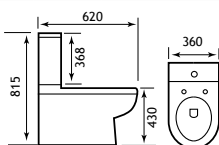

Description	Code	£ Ex VAT	£ Inc VAT
Dura Comfort Height BTW CC Pan	26.0043	215.00	258.00
NEW Dura Comfort Height BTW CC Eco Vortex Pan	26.0201	191.00	229.20
Dura Comfort Height BTW CC Rimless Pan	26.0133	215.00	258.00
Dura Cistern inc fittings	26.0007	82.00	98.40
Dura Deluxe Soft Close Seat	26.0015	73.00	87.60
Jollytronic universal bottom entry cistern fitting	7.0000	135.00	162.00