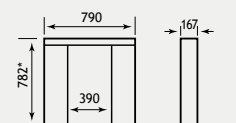

(Option 2) 1.270/1.277/1.268

*NB Mirror and cornice height does not include plastic shroud

1.514