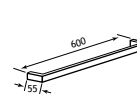

46.0004

46.0007