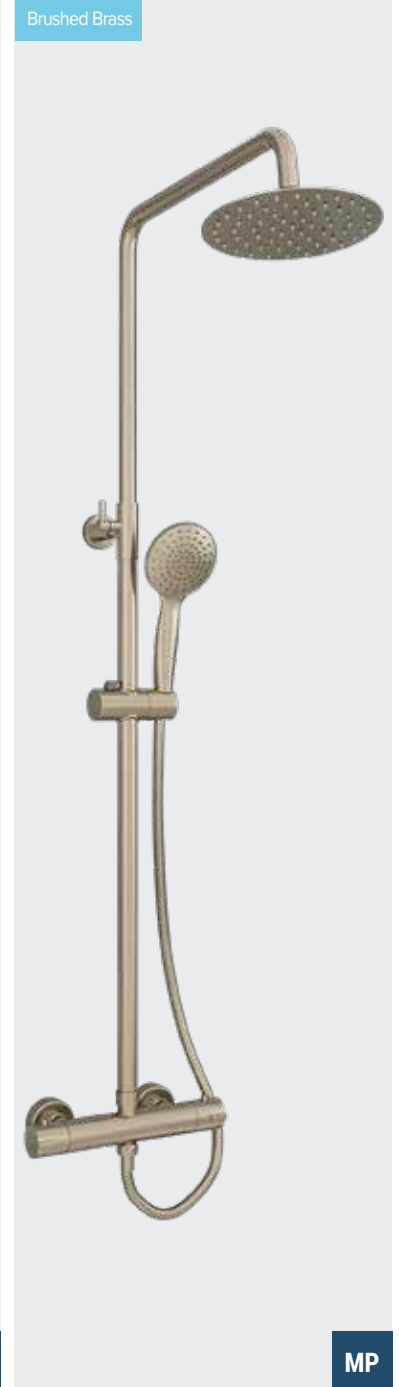

MP

Brushed Brass

MP

Modern Round Thermostatic Shower

Description	Code	£ Ex VAT	£ Inc VAT
Chrome	60.1001	224.00	268.80
Matt Black	60.1003	243.00	291.60
Brushed Brass	60.1005	256.00	307.20

Pressure MP (0.5 bar minimum)

- PVD coated brass body
- Ceramic disc cartridge technology
- Thermostatic control
- Anti-scald & override function
- Exposed valve has 150mm centres
- Adjustable shower pole height 850mm to 1200mm

MP - 0.5 bar minimum

HP1 - 1 bar minimum

HP1.5 - 1.5 bar minimum