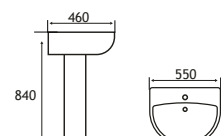

26.0273/26.0276