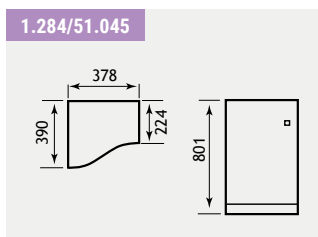

Oslo Cabinets

Description	Code	£ Ex VAT	£ Inc VAT
Oslo Curved Long top Plain LH	51.043	154.00	184.80
Oslo Curved Long top Plain RH	51.044	154.00	184.80
Oslo 30cm base cupboard, 1 door	1.293	169.00	202.80
Oslo 30cm tall cupboard, 2 door	1.294	404.00	484.80
Oslo curved end unit LH	1.306	285.00	342.00
Oslo curved end unit RH	1.307	285.00	342.00
Oslo Combi 580 door base unit	1.300	313.00	375.60

Oslo WC Unit

Description	Code	£ Ex VAT	£ Inc VAT
Oslo WC unit only†	1.287	326.00	391.20
Oslo WC unit plinth	1.288	18.00	21.60
Plain infill panel 30 x 81cm	1.042	88.00	105.60

Oslo WC unit spares

Description	Code	£ Ex VAT	£ Inc VAT
Upper panel for 1.287 Oslo WC unit	1.99070	82.00	98.40
Lower panel Oslo 50cm tall cistern unit	1.99046	74.00	88.80

Plain Tops

Description	Code	£ Ex VAT	£ Inc VAT
Oslo curved end top LH	51.049	256.00	307.20
Oslo curved end top RH	51.050	256.00	307.20
Oslo single quad top	51.051	92.00	110.40
Oslo 580 Combi basin top	51.047	182.00	218.40
Oslo Slab top 794	51.048	267.00	320.40
MDF WC Diamante 50cm top†	1.075	63.00	75.60
Oslo curved end unit LH	1.306	285.00	342.00
Oslo curved end unit RH	1.307	285.00	342.00

†Required 1.075 top and 1.288 plinth. *Due to depth of the waste area, the trap for external overflow kit & a flip top basin waste (unslotted) are recommended for installation.

Extras

Description	Code	£ Ex VAT	£ Inc VAT
Trap for external overflow kit	7.0015	24.00	28.80
Flip Top Basin Waste - Unslotted	25.0005	19.00	22.80