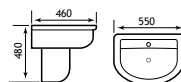

FEATURING
Rimless Technology

- Rimless Tech
- Water Saving Tech

EASY CLEAN
Nowhere for germs to hide.

AESTHETICS
Simplistic look.

EFFICIENT
A complete rim flush for effective cleaning.