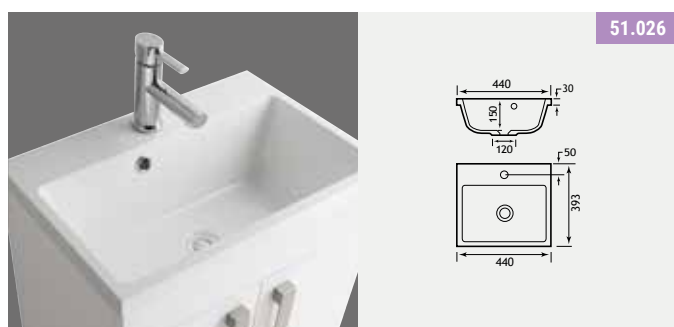

Status 44 Cast Top

Description	Code	£ Ex VAT	£ Inc VAT
Status 44cm cast top*	51.023	216.00	259.20