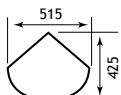

Cheverney Corner Basins Type 55			
Description	Code	£ Ex VAT	£ Inc VAT
Type 55 Corner Basin 2TH	27.0941	44.00	52.80
Loire Pedestal	75.0004	41.00	49.20