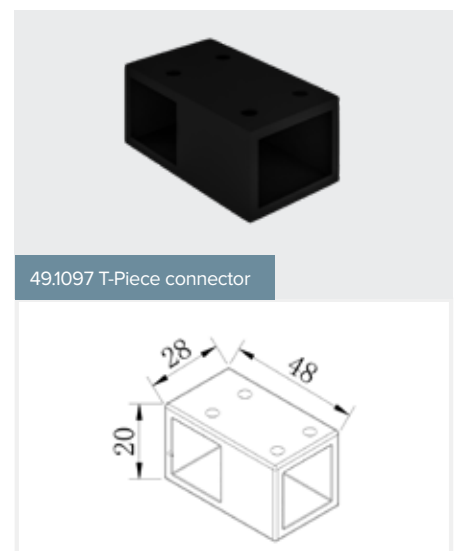

49:1097 T-Piece connector