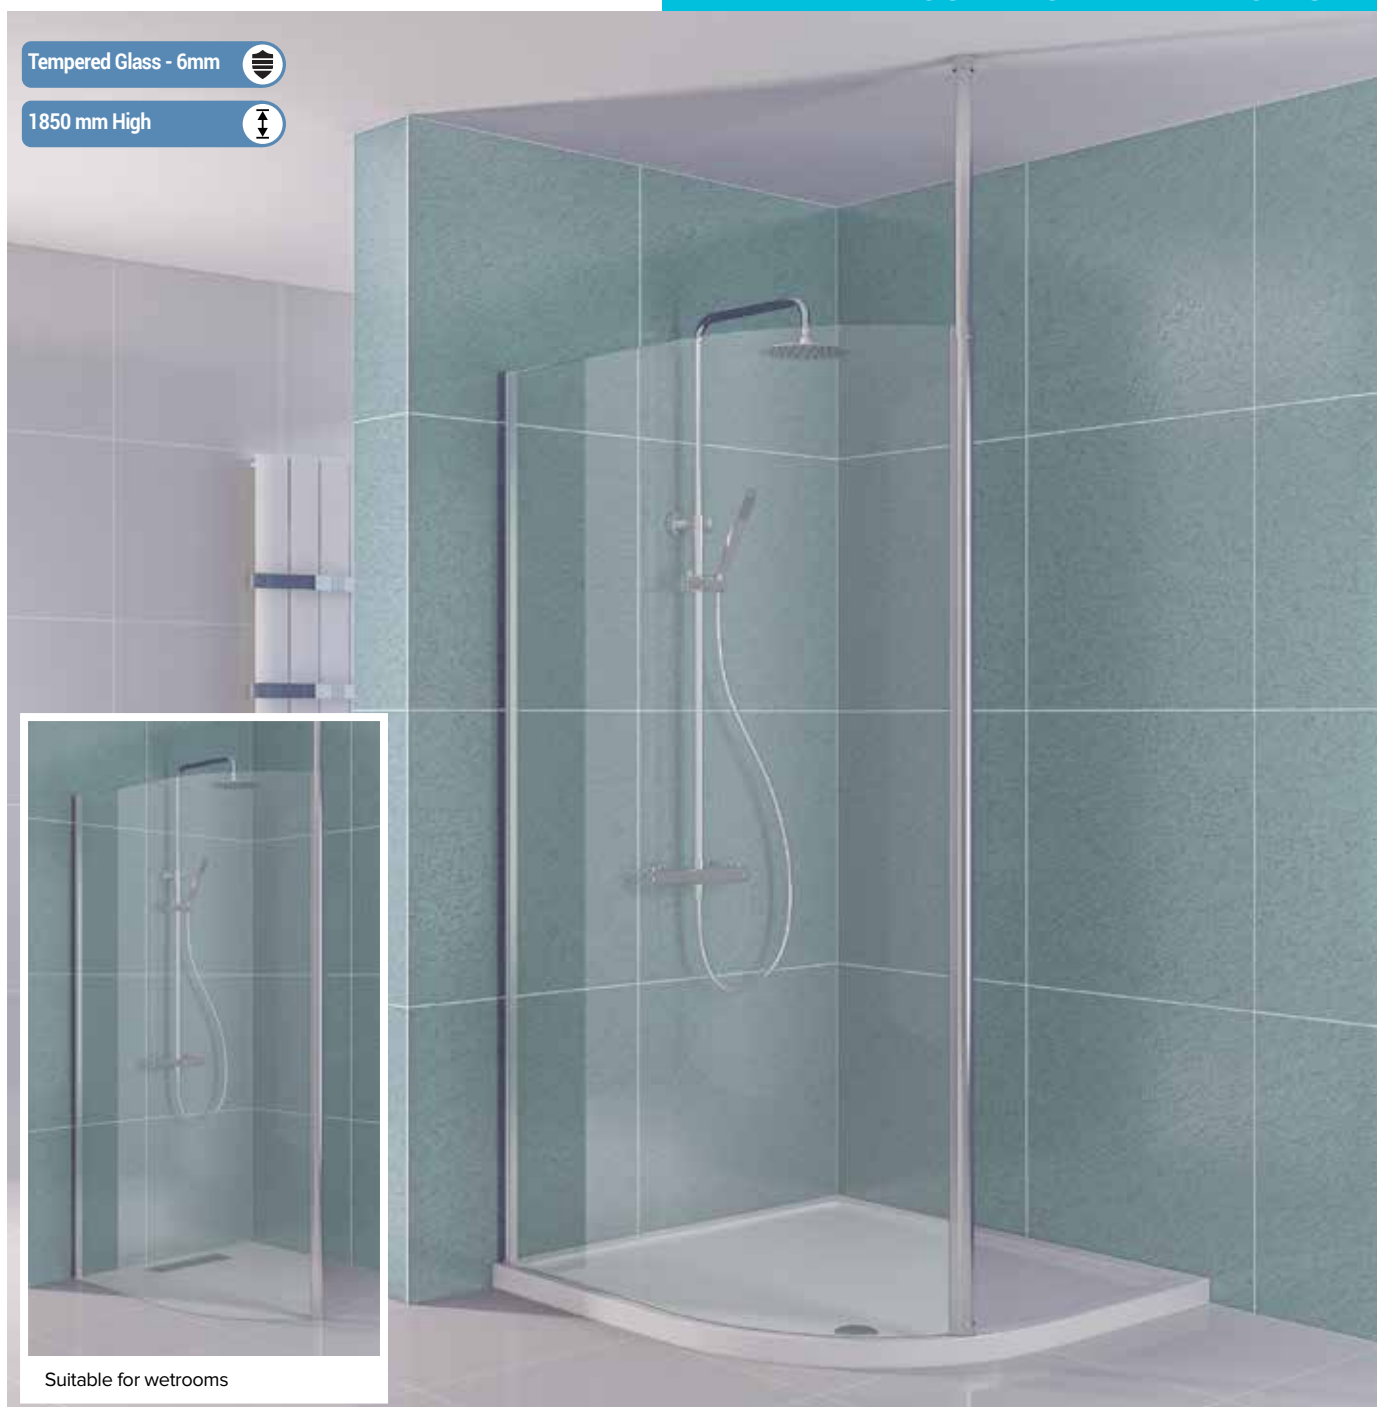

Valliant Walk-In

VALLIANT ROUND POLE WALK-IN OFFSET

Tempered Glass - 6mm

1850 mm High

Suitable for wetrooms

PANELS

Valliant Round Pole Walk-In Panels

Size	Adjustment	Code	£ Ex VAT	£ Inc VAT
1000mm Offset panel	990-1000mm	69.0144	588.00	705.60
1100mm Offset panel	1090-1100mm	69.0145	626.00	751.20
1200mm Offset panel	1190-1200mm	69.0146	664.00	796.80
1300mm Offset panel	1290-1300mm	69.0147	700.00	840.00
1400mm Offset panel	1390-1400mm	69.0148	737.00	884.40

All panel sizes are suitable for all tray widths

The Valliant Walk In with ceiling fixing pole. This range does away with the need for intrusive overhead wall bars and fixes straight up to the ceiling. Suitable for ceiling heights of up to 2500mm. 6mm tempered safety glass, height 1850mm.

FEATURES

- 10 Year manufacturer's guarantee*
- 6mm Tempered safety glass
- Easy clean glass
- Polished Chrome
- *With conditions

Tray Width	Openings
700mm	400mm
760mm	460mm
800mm	500mm
900mm	600mm

NB Approximate, openings will vary depending on tray position/position of enclosure on tray/thickness of tiles. Opening is dependant on tray width not length. Refer to page 441 for available tray sizes.