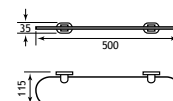

SALERNO SOLID BRASS ACCESSORIES

Salerno Solid Brass Accessories				
Description	Dimensions width x projection	Code	£ Ex VAT	£ Inc VAT
Tumbler Holder	95 x 113	52.020	22.00	26.40
Tumbler Holder Matt Smooth Black	95 x 113	52.215	22.00	26.40
Soap Dish	108 x 129	52.021	22.00	26.40
Soap Dish Matt Smooth Black	108 x 129	52.216	22.00	26.40
Robe Hook	56 x 50	52.022	19.00	22.80
Robe Hook Matt Smooth Black	56 x 50	52.217	19.00	22.80
Toilet Roll Holder	166 x 60	52.023	28.00	33.60
Toilet Roll Holder Matt Smooth Black	166 x 60	52.218	28.00	33.60
Towel Ring	213 x 118	52.024	31.00	37.20
Towel Holder	200 x 50	52.025	42.00	50.40
Towel Holder Matt Smooth Black	200 x 50	52.219	42.00	50.40
450mm Single Towel Rail	513 x 60	52.026	70.00	84.00
Single Towel Rail	666 x 60	52.027	79.00	94.80
Single Towel Rail Matt Smooth Black	666 x 60	52.221	91.00	109.20
450mm Double Towel Rail	513 x 110	52.028	91.00	109.20
600mm Double Towel Rail	666 x 110	52.029	107.00	128.40
Towel Rack with Bar	666 x 215	52.030	206.00	247.20
Glass Shelf	500 x 115	52.031	42.00	50.40
Glass Brush Holder	68 x 109	52.032	35.00	42.00
Glass Brush Holder Matt Smooth Black	68 x 109	52.220	35.00	42.00

FEATURES

- Made of solid brass
- A Choice of a bright chrome finish or matt smooth black
- Meticulously polished to produce mirror-like finish (chrome only)

52.027 / 52.221

52.031