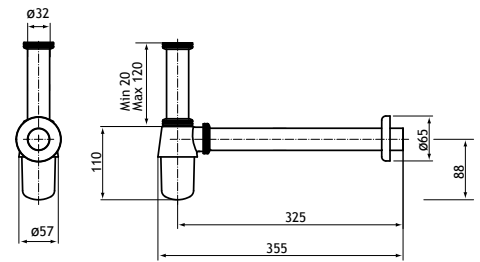

79.1054
79.1055
79.1056