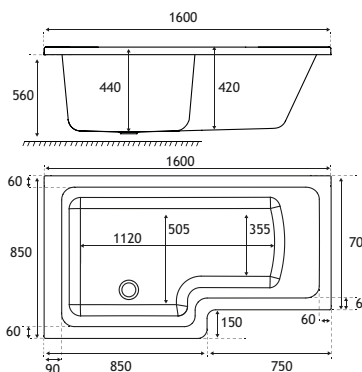

1600 x 850 LH

1600 x 850 x 700 x 440mm

249 Litres

DESCRIPTION	CODE	£ EX VAT	£ INC VAT
1600 x 850 LH Portland - 5mm	42.0231	475.00	570.00
1600 x 850 LH Portland - Beauforté	42.1231	785.00	942.00
PANELS			
1600 x 560 L-Shape Front Panel	42.5067	121.00	145.20
1600 x 560 L-Shape Front Panel - Beauforté	42.6067	350.00	420.00
L-Shape Universal End Panel	42.5063	70.00	84.00
L-Shape Universal End Panel - Beauforté	42.6063	123.00	147.60
BATH SCREENS			
Beaufort Screen 1400mm	58.4000	335.00	402.00
Beaufort Screen 1400mm with Towel Rail	69.0141	450.00	540.00

SHOWER

440 DEPTH

HEAD REST

ULTRA STRONG