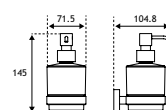

52.451
52.471