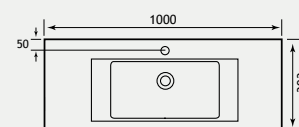

Oslo 100 Cast Top

Description	Code	£ Ex VAT	£ Inc VAT
Oslo 100cm cast top*	51.009	301.00	361.20

Extras

Description	Code	£ Ex VAT	£ Inc VAT
Trap for external overflow kit	7.0015	24.00	28.80
Flip Top Basin Waste - Unslotted	25.0005	19.00	22.80

*7.0015 trap and unslotted basin waste recommended for installation.