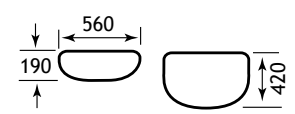

Extras			
Description	Code	£ Ex VAT	£ Inc VAT
Treviso 500x700mm Blue LED Portrait Mirror	40.1003	246.00	295.20
Hooper mono basin c/w clicker waste	56.2045	138.00	165.60