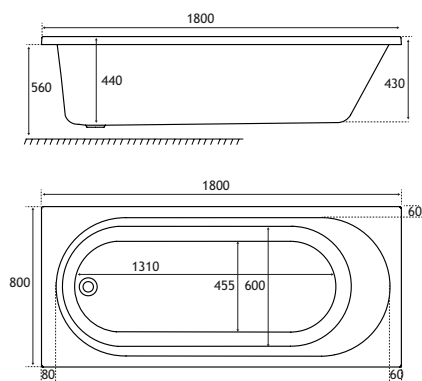

1800 x 800 SE