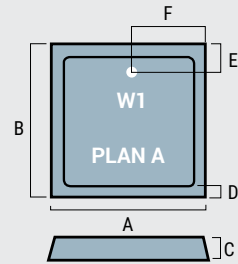

NB Drainage waste is included with the Biava floor former.

Volente Trays

VOLENTE SQUARE SHOWER TRAYS

Panels/plinths can only be fitted as illustrated

TRAYS

Square Volente Tray

| Size | Plan | Waste Position | Waste Size | A | B | C | D | E | F | Code | £ Ex VAT | £ Inc VAT |
|-------------|------|----------------|------------|------|------|----|----|-----|-----|---------|----------|-----------|
| 700 x 700 | A | W1 | 90 | 700 | 700 | 40 | 65 | 190 | 350 | 158.651 | 157.00 | 188.40 |
| 760 x 760 | A | W1 | 90 | 760 | 760 | 40 | 65 | 190 | 380 | 158.050 | 175.00 | 210.00 |
| 800 x 800 | A | W1 | 90 | 800 | 800 | 40 | 65 | 190 | 400 | 158.051 | 189.00 | 226.80 |
| 900 x 900 | A | W1 | 90 | 900 | 900 | 40 | 65 | 190 | 450 | 158.052 | 208.00 | 249.60 |
| 1000 x 1000 | A | W1 | 90 | 1000 | 1000 | 40 | 65 | 190 | 500 | 158.053 | 255.00 | 306.00 |
| 1100 x 1100 | A | W1 | 90 | 1100 | 1100 | 40 | 65 | 190 | 550 | 158.691 | 284.00 | 340.80 |
| 1200 x 1200 | A | W1 | 90 | 1200 | 1200 | 40 | 65 | 190 | 600 | 158.692 | 305.00 | 366.00 |