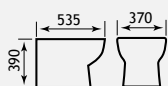

LOIRE

Soft Close Seat

Description	Code	£ Ex VAT	£ Inc VAT
Loire BTW WC pan & Fixing Bolts**	75.0010	143.00	171.60
Rhone soft close seat	40.0001	84.00	100.80
Flexible Connector for BTW Pans	2.009	40.00	48.00

**Pan connector 2.009 is recommended for use with our BTW pan.

OSTERLY

NEW

Soft Close Seat

Eco Vortex Flush