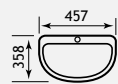

Cloakroom			
Description	Code	£ Ex VAT	£ Inc VAT
Cloakroom basin 457x358 1TH White	56.0051	96.00	115.20