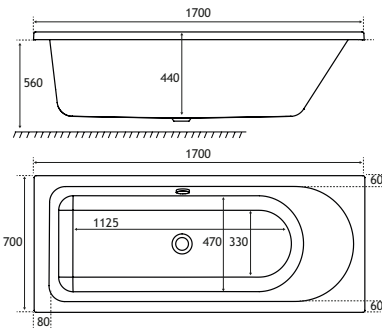

SHOWER BATH Biscay

1700 x 700 SB RH

1700 x 700 x 440mm

216 Litres

DESCRIPTION	CODE	£ EX VAT	£ INC VAT
1700 x 700 Biscay SB RH - 5mm	42.0216	317.00	380.40
1700 x 700 Biscay SB RH - Beauforté	42.1216	572.00	686.40
PANELS			
1700 x 560 Front Panel	42.5013	114.00	136.80
700 x 560 End Panel	42.5024	69.00	82.80
1700 x 560 Front Panel - Beauforté	42.6013	192.00	230.40
700 x 560 End Panel - Beauforté	42.6024	114.00	136.80
1810 x 810 L Shape Flat Panel - Beauforté	42.6035	367.00	440.40
1700 Adjustable Front Panel - Beauforté	42.6033	277.00	332.40