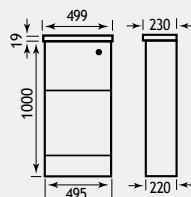

FEATURES - UNIT

- Soft close system on doors and drawers

59.0002

59.0004 & 59.0005

59.0003

Contempo handles come as standard in this Unit

Oslo 58 - Door/Drawer Unit Range

OSLO 58 COMPATIBLE BASINS