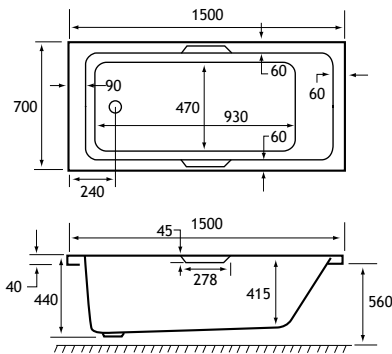

SINGLE ENDED, TWIN GRIP Portland

1500 x 700 SE TG Grips Sold Separately - Page 65

1500 x 700 x 440mm		200 Litres	
DESCRIPTION	CODE	£ EX VAT	£ INC VAT
1500 x 700 TG Portland - 5mm	42.0028	289.00	346.80
1500 x 700 TG Portland - Beauforté	42.1028	528.00	633.60
PANELS			
1500 x 560 Front Panel	42.5017	114.00	136.80
700 x 560 End Panel	42.5024	69.00	82.80
1500 x 560 Front Panel - Beauforté	42.6017	192.00	230.40
700 x 560 End Panel - Beauforté	42.6024	114.00	136.80
1500 Adjustable Front Panel - Beauforté	42.6034	277.00	332.40
1810 x 810 L Shape Flat Panel - Beauforté	42.6035	367.00	440.40

- SHOWER
- GRIPS
- 440 DEPTH
- HEAD REST
- ULTRA STRONG