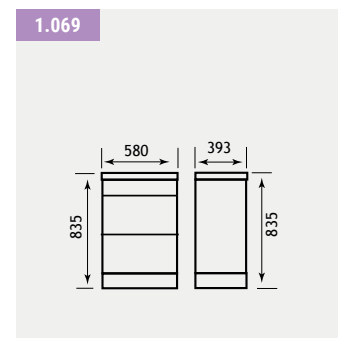

FEATURES UNIT

- Soft close system on drawers