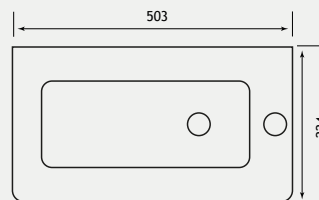

50 CM UNIT BASINS

Cavone 50cm Cloakroom Basins				
Description	Colour	Code	£ Ex VAT	£ Inc VAT
50cm Cloakroom Cavone Basin	White	36.0078	101.00	121.20

EXTRAS

36.0071