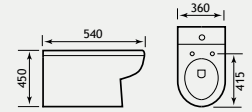

FEATURES

- Soft close system on doors

FEATURES - CAST MARBLE TOPS

- Made of 75% natural marble stone
- Repairable if chipped
- Seamless surface, easy to maintain

26.0047

Dura Comfort Height BTW pan

1.294

30cm Tall wall cupboard