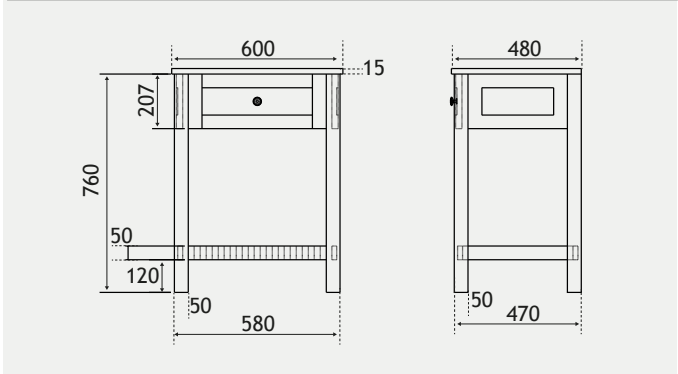

NEW

Chrome handles supplied as standard For Sit On Vanity Basins, see page 218

NEW! Hardwick Washstand 60cm Unit

| Description | Colour | Code | £ Ex VAT | £ Inc VAT |
|------------------------------|------------|---------|----------|-----------|
| 60cm Hardwick Washstand Unit | Matt White | 36.2024 | 427.00 | 512.40 |