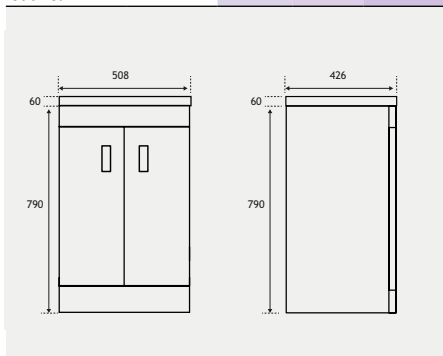

Cavone Cabinet Range

CAVONE DOOR BASE CABINET

50 CM UNIT

60 CM UNIT

80 CM UNIT

Cavone 50cm Door Cabinet				
Description	Colour	Code	£ Ex VAT	£ Inc VAT
50cm Door Cabinet	White Gloss	36.0042	422.00	506.40
50cm Door Cabinet	Matt Grey	36.0043	422.00	506.40

Cavone 60cm Door Cabinet				
Description	Colour	Code	£ Ex VAT	£ Inc VAT
60cm Door Cabinet	White Gloss	36.0047	478.00	573.60
60cm Door Cabinet	Matt Grey	36.0048	478.00	573.60

Cavone 80cm Door Cabinet				
Description	Colour	Code	£ Ex VAT	£ Inc VAT
80cm Door Cabinet	White Gloss	36.0052	571.00	685.20
80cm Door Cabinet	Matt Grey	36.0053	571.00	685.20

50 CM UNIT BASIN

60 CM UNIT BASIN

80 CM UNIT BASIN

Cavone 50cm Basin				
Description	Colour	Code	£ Ex VAT	£ Inc VAT
50cm Cavone Basin	White	36.0031	147.00	176.40

Cavone 60cm Basin				
Description	Colour	Code	£ Ex VAT	£ Inc VAT
60cm Cavone Basin	White	36.0036	160.00	192.00

Cavone 80cm Basin				
Description	Colour	Code	£ Ex VAT	£ Inc VAT
80cm Cavone Basin	White	36.0041	192.00	230.40

NEW EXTRAS

36.9212

36.9211

NEW! Cavone Cabinet Extras

Description	Colour	Code	£ Ex VAT	£ Inc VAT
Rectangular Overflow	Brushed Brass	36.9212	10.00	12.00
Rectangular Overflow	Smooth Black	36.9211	5.00	6.00

36.9217

36.0071

NEW! Cavone Cabinet Extras

Description	Colour	Code	£ Ex VAT	£ Inc VAT
Cavone Handle (Each)	Brushed Brass	36.9217	10.00	12.00
Cavone Handle (Each)	Smooth Black	36.0071	6.00	7.20

NEW EXTRAS