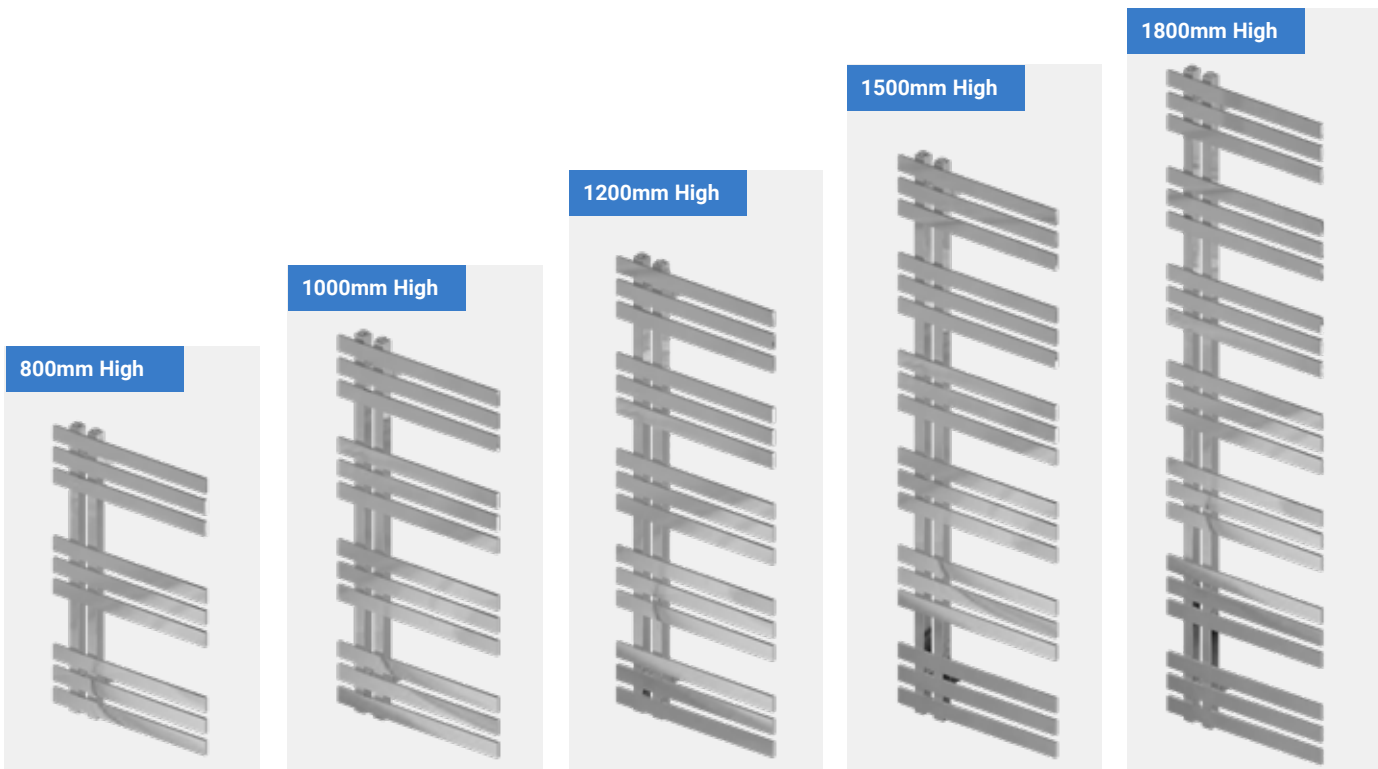

Hurley Towel Rail - Chrome							
Size H x W	Watts	BTU	Element Output	Element Type	Code	£ Ex VAT	£ Inc VAT
800 x 500mm	239	816	150W	A, A+, D, E, F, G	89.0566	311.00	373.20
800 x 600mm	268	915	150W	A, A+, D, E, F, G	89.0567	349.00	418.80
1000 x 500mm	298	1017	100W	A, A+, D, E, F, G	89.1727	376.00	451.20
1000 x 600mm	334	1140	100W	A, A+, D, E, F, G	89.1728	421.00	505.20
1200 x 500mm	356	1215	150W	A, A+, D, E, F, G	89.0568	431.00	517.20
1200 x 600mm	399	1362	150W	A, A+, D, E, F, G	89.0569	482.00	578.40
1500 x 500mm	441	1505	150W	A, A+, D, E, F, G	89.1739	521.00	625.20
1500 x 600mm	494	1686	150W	A, A+, D, E, F, G	89.1740	582.00	698.40
1800 x 500mm	522	1782	300W	A, A+, D, E, F, G	89.0570	596.00	715.20
1800 x 600mm	585	1997	300W	A, A+, D, E, F, G	89.0571	665.00	798.00

Hurley Towel Rail - Matt Anthracite							
Size H x W	Watts	BTU	Element Output	Element Type	Code	£ Ex VAT	£ Inc VAT
800x500mm	368	1256	150W	A, A+, D, E, F, G	89.0548	245.00	294.00
800x600mm	414	1413	150W	A, A+, D, E, F, G	89.0549	277.00	332.40
1000 x 500mm	460	1570	150W	A, A+, D, E, F, G	89.1723	300.00	360.00
1000 x 600mm	517	1765	150W	A, A+, D, E, F, G	89.1724	336.00	403.20
1200x500mm	551	1881	300W	A, A+, D, E, F, G	89.0550	339.00	406.80
1200x600mm	619	2113	300W	A, A+, D, E, F, G	89.0551	379.00	454.80
1500 x 500mm	684	2334	300W	A, A+, D, E, F, G	89.1735	393.00	471.60
1500 x 600mm	768	2621	300W	A, A+, D, E, F, G	89.1736	439.00	526.80
1800x500mm	813	2774	450W	A, A+, D, E, F, G	89.0552	431.00	517.20
1800x600mm	913	3116	450W	A, A+, D, E, F, G	89.0553	482.00	578.40