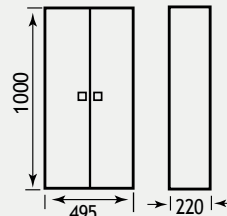

Oslo Tall Cistern

OSLO TALL CISTERN UNIT - DARK WALNUT

A Comfort Height cistern unit to complement the Dura Comfort Height BTW pan. Available as a stand alone unit or with the option of two different size cupboards.

Oslo Tall Cistern Unit - Dark Walnut

Description	Code	£ Ex VAT	£ Inc VAT
Oslo Tall Cistern Unit	59.0004	291.00	349.20
Oslo Tall Cistern Unit top	59.0005	54.00	64.80
Oslo tall unit cupboard 500 x 800 x 200mm †	59.0006	252.00	302.40
Oslo tall unit cupboard 500 x 1000 x 200mm †	59.0007	284.00	340.80
Dura Comfort Height BTW Pan	26.0047	195.00	234.00
Dura Deluxe Soft Close Seat	26.0015	73.00	87.60
Vantage Plain Hidden Cistern CP Push Button	17.001	180.00	216.00
Eastbrook Jacket Hidden Cistern - Bottom Inlet	53.001	112.00	134.40
Vantage Hidden Cistern with Jacket	17.3029	207.00	248.40

†Can be wall mounted as a stand alone unit.

Oslo 58 Unit - Dark Walnut

Description	Code	£ Ex VAT	£ Inc VAT
Oslo 58cm door base unit	59.0002	368.00	441.60
Oslo 58 cast top*	51.007	211.00	253.20

*Due to depth of the waste area, the trap for external overflow kit & a flip top basin waste (unslotted) are recommended for installation.

Extras

Description	Code	£ Ex VAT	£ Inc VAT
Trap for external overflow kit	7.0015	24.00	28.80
Flip Top Basin Waste - Unslotted	25.0005	19.00	22.80

See page 283 for alternative matching basins.
For hidden cisterns see pages 201-203.

FEATURES

- Soft close system on doors

FEATURES - CAST MARBLE TOPS

- Made of 75% natural marble stone
- Repairable if chipped
- Seamless surface, easy to maintain

FEATURES

- Soft close system on doors
- Separate shaver socket
- Cornice has LED spotlights

FEATURES - CAST MARBLE TOPS

- Made of 75% natural marble stone
- Repairable if chipped
- Seamless surface, easy to maintain

59.0004 & 59.0006

59.0006

59.0007

59.0002 & 51.007