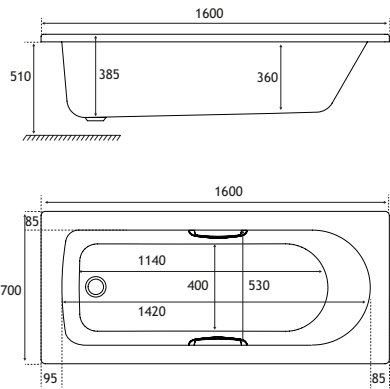

Henbury Baths

HENBURY CONTRACT BATHS

1500 x 700

1500 x 700 x 385mm

179 Litres

Description	Code	£ Ex VAT	£ Inc VAT
1500 x 700 Henbury Bath - 3mm	42.0173	214.00	256.80
1500 x 700 Henbury Bath Twin Grip - 3mm (Chrome grips included)	42.0176	245.00	294.00

Panels			
1700 x 510 Front Panel*	42.5071	37.00	44.40
700 x 510 End Panel*	42.5072	24.00	28.80

*Panel will require trimming to required length.

385 DEPTH
HEAD REST
SHOWER
GRIPS

1600 x 700

1600 x 700 x 385mm

197 Litres

Description	Code	£ Ex VAT	£ Inc VAT
1600 x 700 Henbury Bath - 3mm	42.0172	214.00	256.80
1600 x 700 Henbury Bath Twin Grip - 3mm (Chrome grips included)	42.0175	245.00	294.00

Panels			
1700 x 510 Front Panel*	42.5071	37.00	44.40
700 x 510 End Panel*	42.5072	24.00	28.80

*Panel will require trimming to required length.

385 DEPTH
HEAD REST
SHOWER
GRIPS

1700 x 700

1700 x 700 x 385mm

231 Litres

Description	Code	£ Ex VAT	£ Inc VAT
1700 x 700 Henbury Bath - 3mm	42.0171	214.00	256.80
1700 x 700 Henbury Bath Twin Grip - 3mm (Chrome grips included)	42.0174	245.00	294.00

Panels			
1700 x 510 Front Panel	42.5071	37.00	44.40
700 x 510 End Panel	42.5072	24.00	28.80

385 DEPTH
HEAD REST
SHOWER
GRIPS