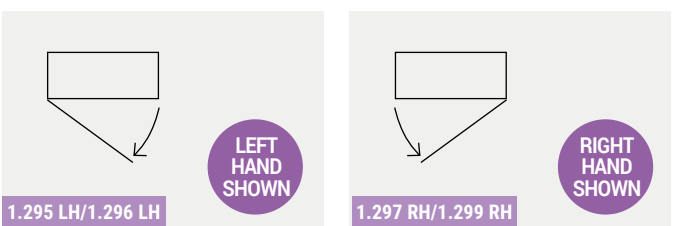

*Plinth must be ordered separately

Bonito Slab Range

WALL UNITS & MIRRORS

Mirror - 1.036
Cornice 1.204

FEATURES

- Separate shaver socket

Mirror (1.036) & CORNICE (1.204) with pull-cord operation

W: 600mm • H 700mm