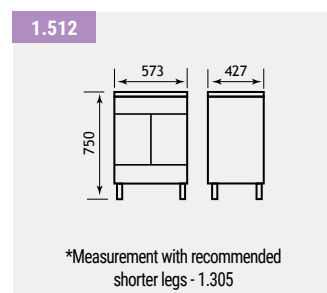

FEATURES - SIT ON BASINS

- Made of 75% natural marble stone
- Repairable if chipped
- Seamless surface, easy to maintain