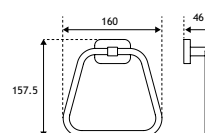

52.422

52.403

52.423

52.404

52.424

Asti Range

ASTI ACCESSORIES - CHROME & MATT BLACK

| Asti Accessories | | | | | |
|------------------------------------------|------------|----------------------------------|--------|----------|-----------|
| Description | Colour | Dimensions width x projection | Code | £ Ex VAT | £ Inc VAT |
| Asti Towel Ring and Double Hook | Chrome | 416 x 73 | 52.401 | 68.00 | 81.60 |
| Asti Towel Ring and Double Hook | Matt Black | 416 x 73 | 52.421 | 73.00 | 87.60 |
| Asti Towel Ring, Hook and Tumbler Holder | Chrome | 416 x 90 | 52.402 | 68.00 | 81.60 |
| Asti Towel Ring, Hook and Tumbler Holder | Matt Black | 416 x 90 | 52.422 | 73.00 | 87.60 |
| Asti Towel Ring | Chrome | 160 x 46 | 52.403 | 29.00 | 34.80 |
| Asti Towel Ring | Matt Black | 160 x 46 | 52.423 | 31.00 | 37.20 |
| Asti Toilet Roll Holder with Glass Shelf | Chrome | 150 x 124 | 52.404 | 53.00 | 63.60 |
| Asti Toilet Roll Holder with Glass Shelf | Matt Black | 150 x 124 | 52.424 | 55.00 | 66.00 |
| Asti Toilet Roll Holder | Chrome | 150 x 70 | 52.405 | 22.00 | 26.40 |
| Asti Toilet Roll Holder | Matt Black | 150 x 70 | 52.425 | 25.00 | 30.00 |
| Asti Robe Hook Curved | Chrome | 58 x 41 | 52.406 | 16.00 | 19.20 |
| Asti Robe Hook Curved | Matt Black | 58 x 41 | 52.426 | 17.00 | 20.40 |
| Asti Double Tumbler Holder | Chrome | 166 x 84 | 52.407 | 42.00 | 50.40 |
| Asti Double Tumbler Holder | Matt Black | 166 x 84 | 52.427 | 46.00 | 55.20 |
| Asti Tumbler Holder | Chrome | 67 x 90 | 52.408 | 22.00 | 26.40 |
| Asti Tumbler Holder | Matt Black | 67 x 90 | 52.428 | 24.00 | 28.80 |
| Asti Soap Dish Holder | Chrome | 110 x 126 | 52.409 | 22.00 | 26.40 |
| Asti Soap Dish Holder | Matt Black | 110 x 126 | 52.429 | 24.00 | 28.80 |