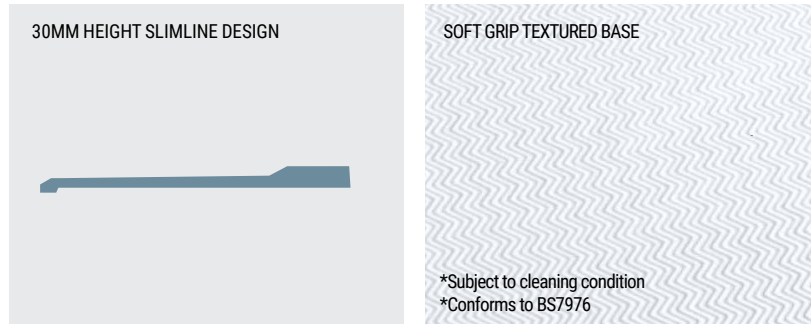

Vanguard Trays

Design

The Mineral Composite enables an extensive range of shapes to be created and frees up the imagination of designers. With a 0-to-3mm tolerance and a minimum radius of 2mm, the Vanguard is precise by its very nature. Effortlessly elegant.