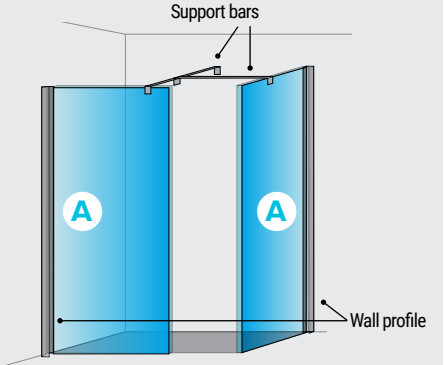

Valliant Walk-In

VALLIANT - TYPE D

Type D contains a panel of glass with a wall profile, plus a 300mm flipper which is hinged and rotates 180 degrees. Type D must be fixed to the wall, it cannot be fixed to another pane of glass.

FEATURES

- 10 Year manufacturer's guarantee*
- Easy clean glass
- 1950mm Height
- Trays available to match
- 8mm Tempered safety glass
- *With conditions

Panel C - Comes with 1 wall profile, support bar and a 300mm flipper.

OTHER VALLIANT COMBINATIONS

TYPE A & C

See page 419-420 for details.

TYPE A & C

See page 412-420 for details.

TYPE A & C

See page 419-420 for details.

TYPE A & D

See page 418 for details.

TYPE A

See page 416 for details.