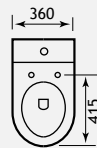

DURA BTW CC PAN

Soft Close Seat

Eco Vortex Flush