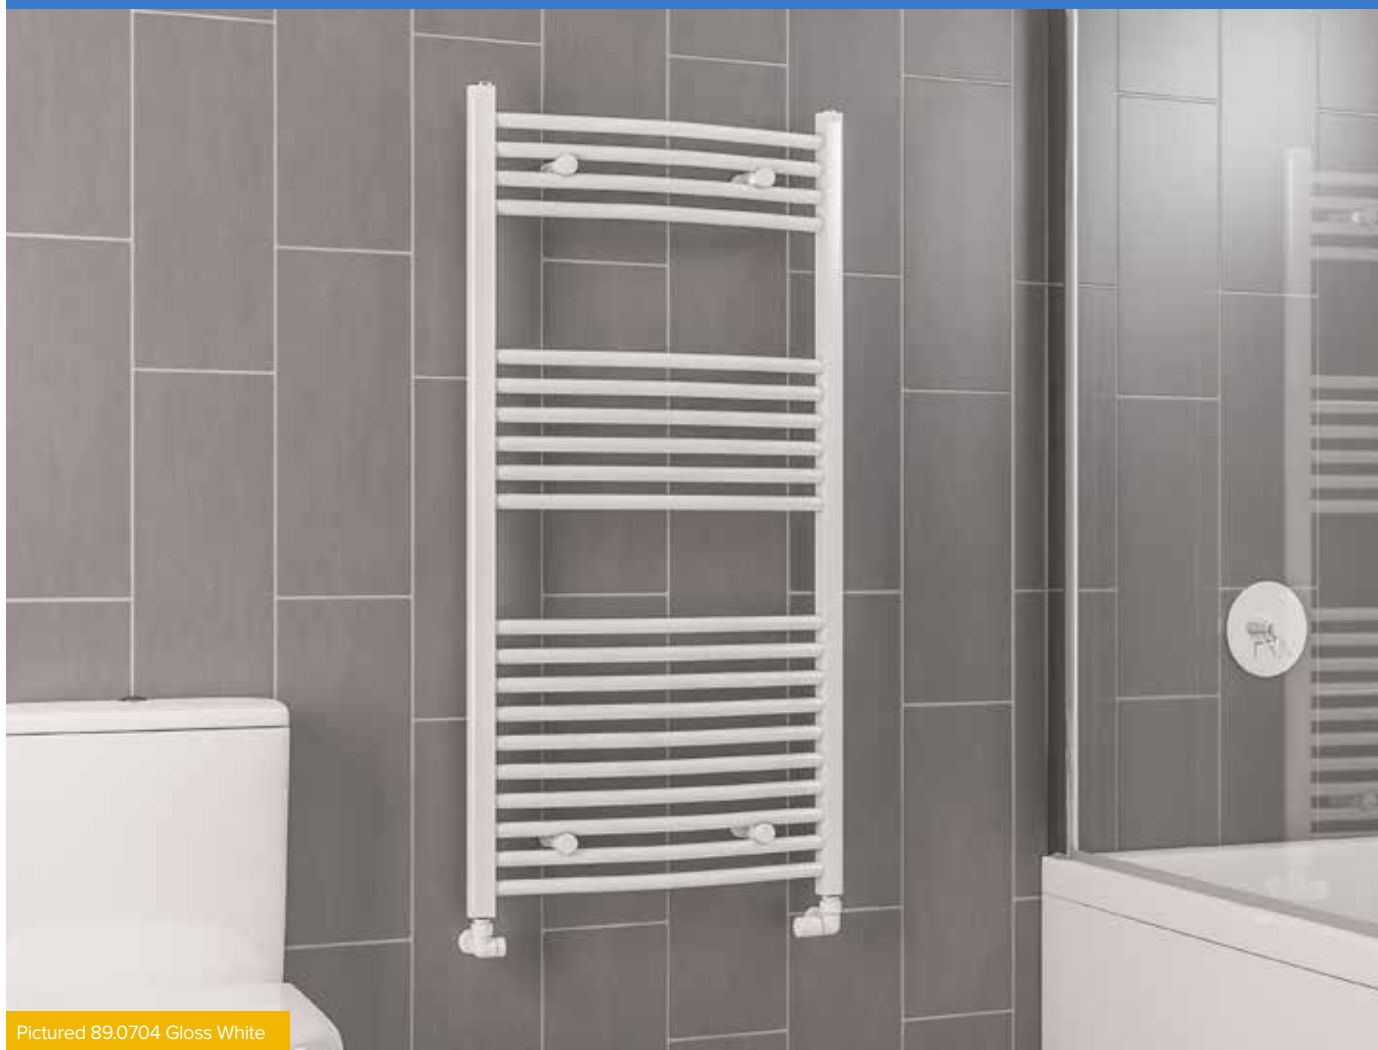

Multirail Range

WINGRAVE - CURVED GLOSS WHITE

Pictured 89.0704 Gloss White

Warranty 5 Year	Diameter (Ø) 22 MM Bars	Heating 	All Electric 	Dual-Fuel

A high quality contemporary range available in a curved gloss white finish. Available with robe hook accessories. This range is the ultimate in simplicity of style and practicality for your bathroom, keeping your towels warm.

FEATURES

- 22mm diameter horizontal round tubes
- Tested to BS EN 442 standards
- 5 Year manufacturer's warranty*
- Can be single or dual fuel, or all electric
- With conditions