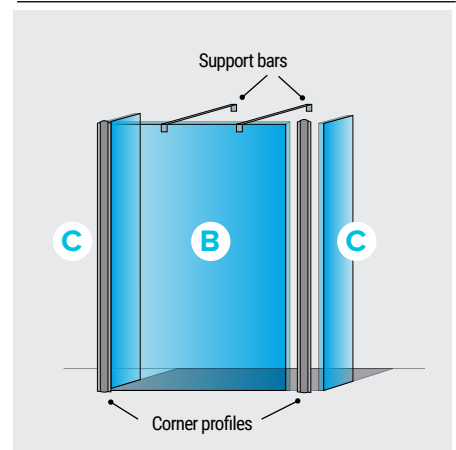

Panel C - Comes with 1 corner profile (No wall profile supplied), shown with Type B panel.