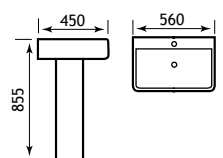

26.0028

26.0027

Shown with Alento Accessories.

Soft Close Seat