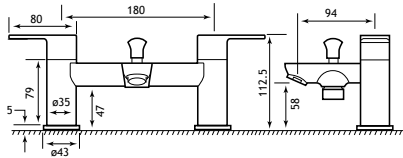

Linslade Range

LINSLADE

Linslade			
Description	Code	£ Ex VAT	£ Inc VAT
Linslade Mono Basin†	56.2070	121.00	145.20
Linslade Bath Filler†	56.2082	167.00	200.40
Linslade BSM inc kit*†	56.2083	211.00	253.20

*Wall brackets sold separately. Ceramic disc technology. While Stocks Last†

MP - 0.5 bar minimum

56.2083