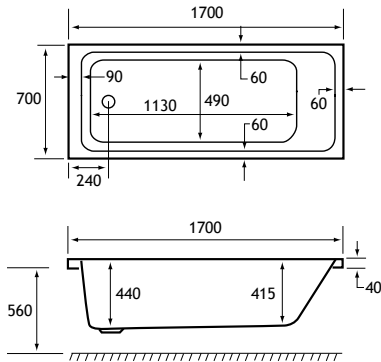

Portland SINGLE ENDED

1700 x 700 SE

NEW MATT WHITE

New Matt White bath available November 2023