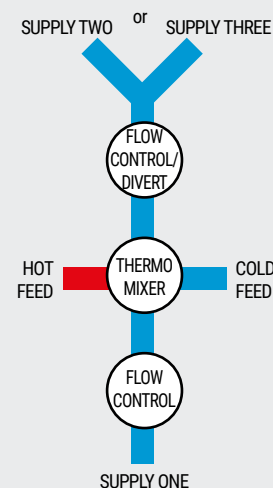

Shower Valves

TRIPLE CONCEALED 3/4 THERMOSTATIC SHOWER VALVES

68.0003, 68.0010
& 68.0011 (x3)

LP1

68.0003, 68.0010
& 68.0020 (x3)

LP1

68.0003, 68.0010
68.0025 (x2) &
68.0026

LP1

68.0004, 68.0010
68.0029 (x2) &
68.0030

LP1

68.0004, 68.0024
& 68.0012 (x3)

LP1

68.0004, 68.0024
& 68.0046 (x3)

LP1

For a complete full working shower valve you will need:

A = VALVE B = PLATE C = HANDLES

Choose the following three components to make up a complete shower valve

Valves - Chrome

Description	Code	£ Ex VAT	£ Inc VAT
Triple control shower valve only	68.0003	310.00	372.00
Triple control shower valve with diverter only	68.0004	363.00	435.60

Plates - Chrome

Description	Code	£ Ex VAT	£ Inc VAT
Square triple plate square rings	68.0024	81.00	97.20
Square triple plate round rings	68.0010	81.00	97.20

Handles - Chrome

Description	Code	£ Ex VAT	£ Inc VAT
Round control handle each	68.0011	29.00	34.80
Square lever control handle each	68.0012	30.00	36.00
Round lever control handle each	68.0020	29.00	34.80
Flow Cross Handles Each*	68.0025	30.00	36.00
Temp Cross Handles Each*	68.0026	30.00	36.00
Traditional Flow Lever Handle Each*	68.0029	27.00	32.40
Traditional Temp Lever Handle Each*	68.0030	27.00	32.40
Square Control Handle each	68.0046	29.00	34.80

*NB Two flow handles and one temperature handle required for triple shower valve.

FEATURES

- Chrome plated brass body
- Excellent flow rates at all pressures
- Ceramic Disc cartridge technology
- Thermostatic control, anti scald & override function

On all items on this page

68.0003

68.0004

LP1 - 0.1 bar minimum

Pressure (bar)	Flow (litres/min)
0.1	9
0.5	23
1	38
2	54
3	65

Note: At maintained equal inlet pressures with open outlet at mid blend temperature.