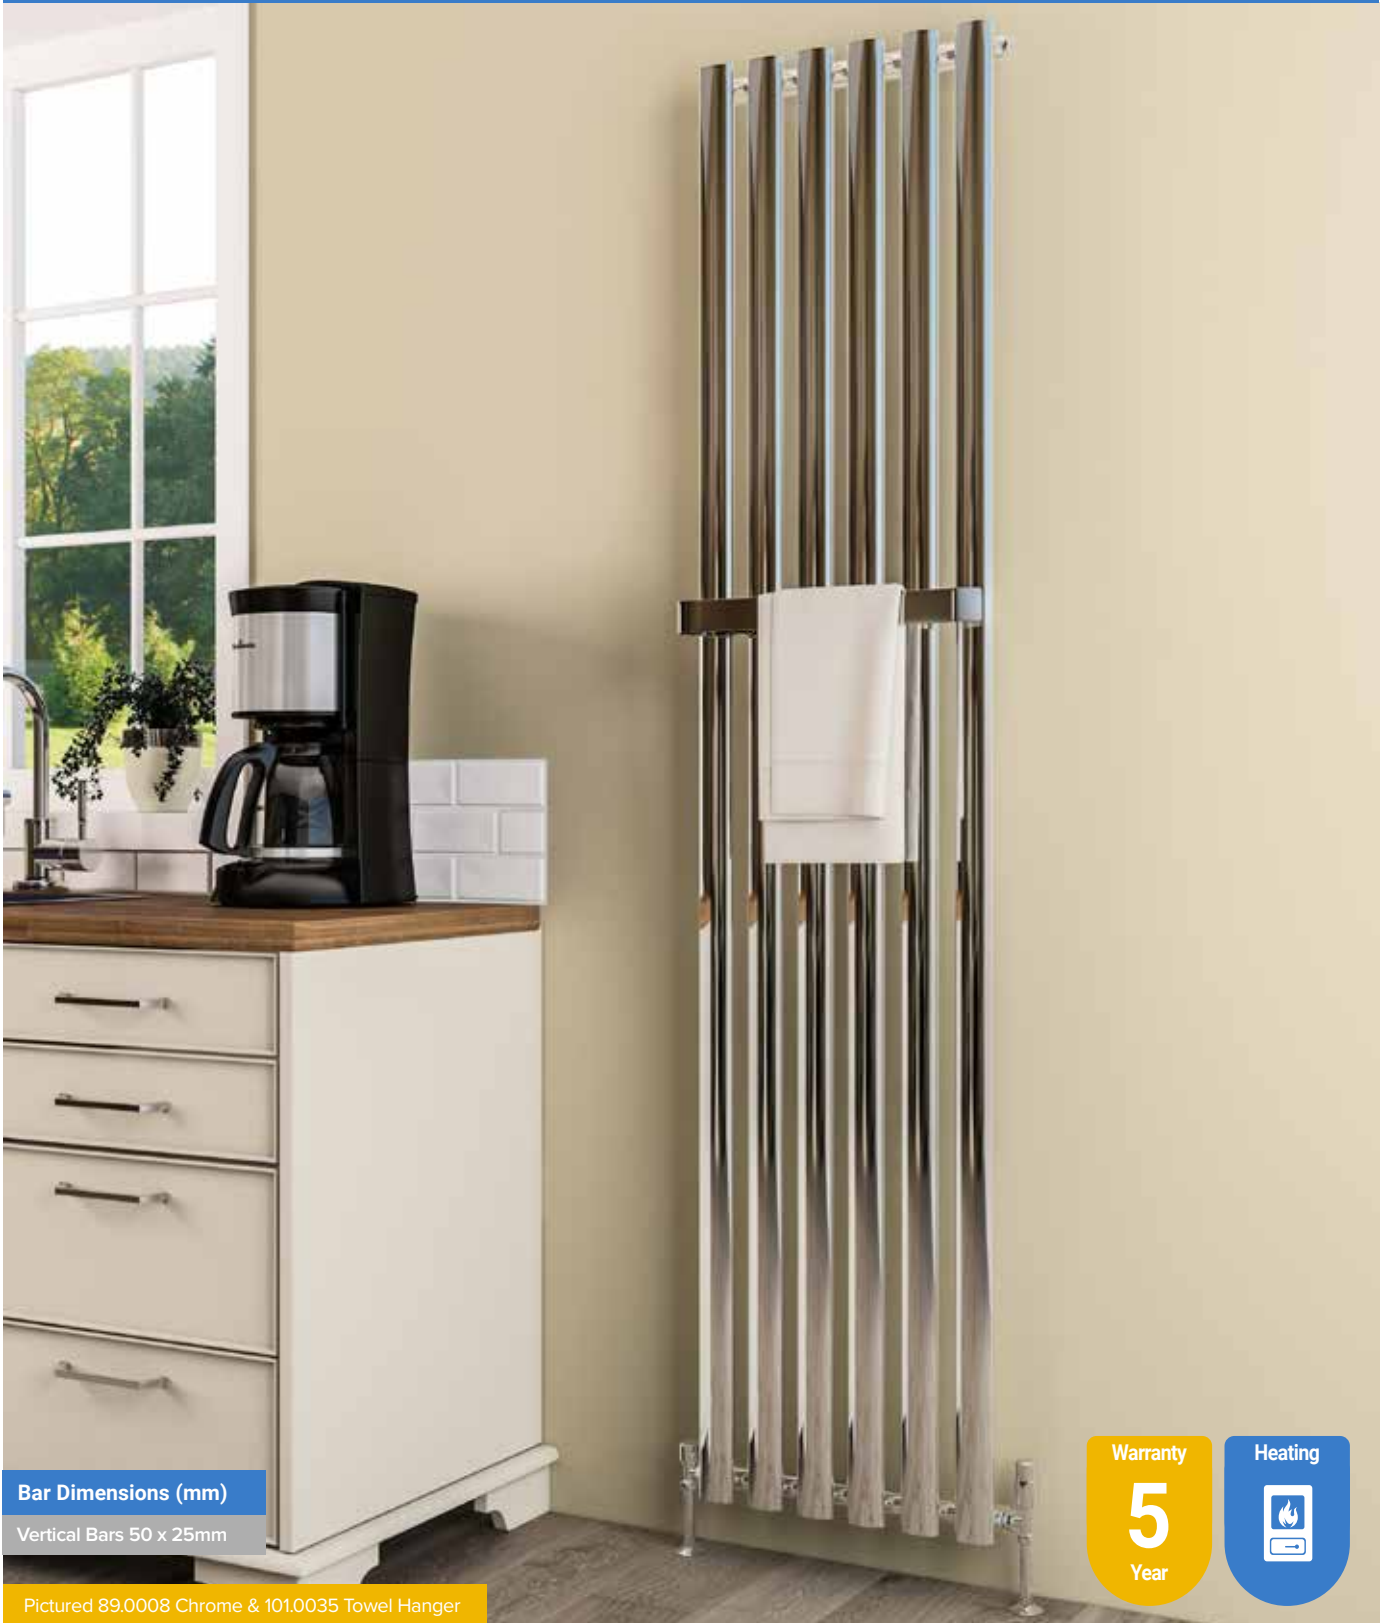

Designer Range

TUNSTALL VERTICAL

Bar Dimensions (mm)

Vertical Bars 50 x 25mm

Pictured 89.0008 Chrome & 101.0035 Towel Hanger

Warranty

5
Year

Heating

Create a fresh new look with this elegant designer radiator which will suit any room in the house. Available in four colour finishes.

FEATURES

- 50 x 25mm vertical bars
- Comes with pre-fitted flow diverter
- Tested to BS EN 442 standards
- 5 Year manufacturer's warranty*
- Not suitable for elements
- With conditions

Round Vent Caps

Page 853

Robe Hooks

Page 850