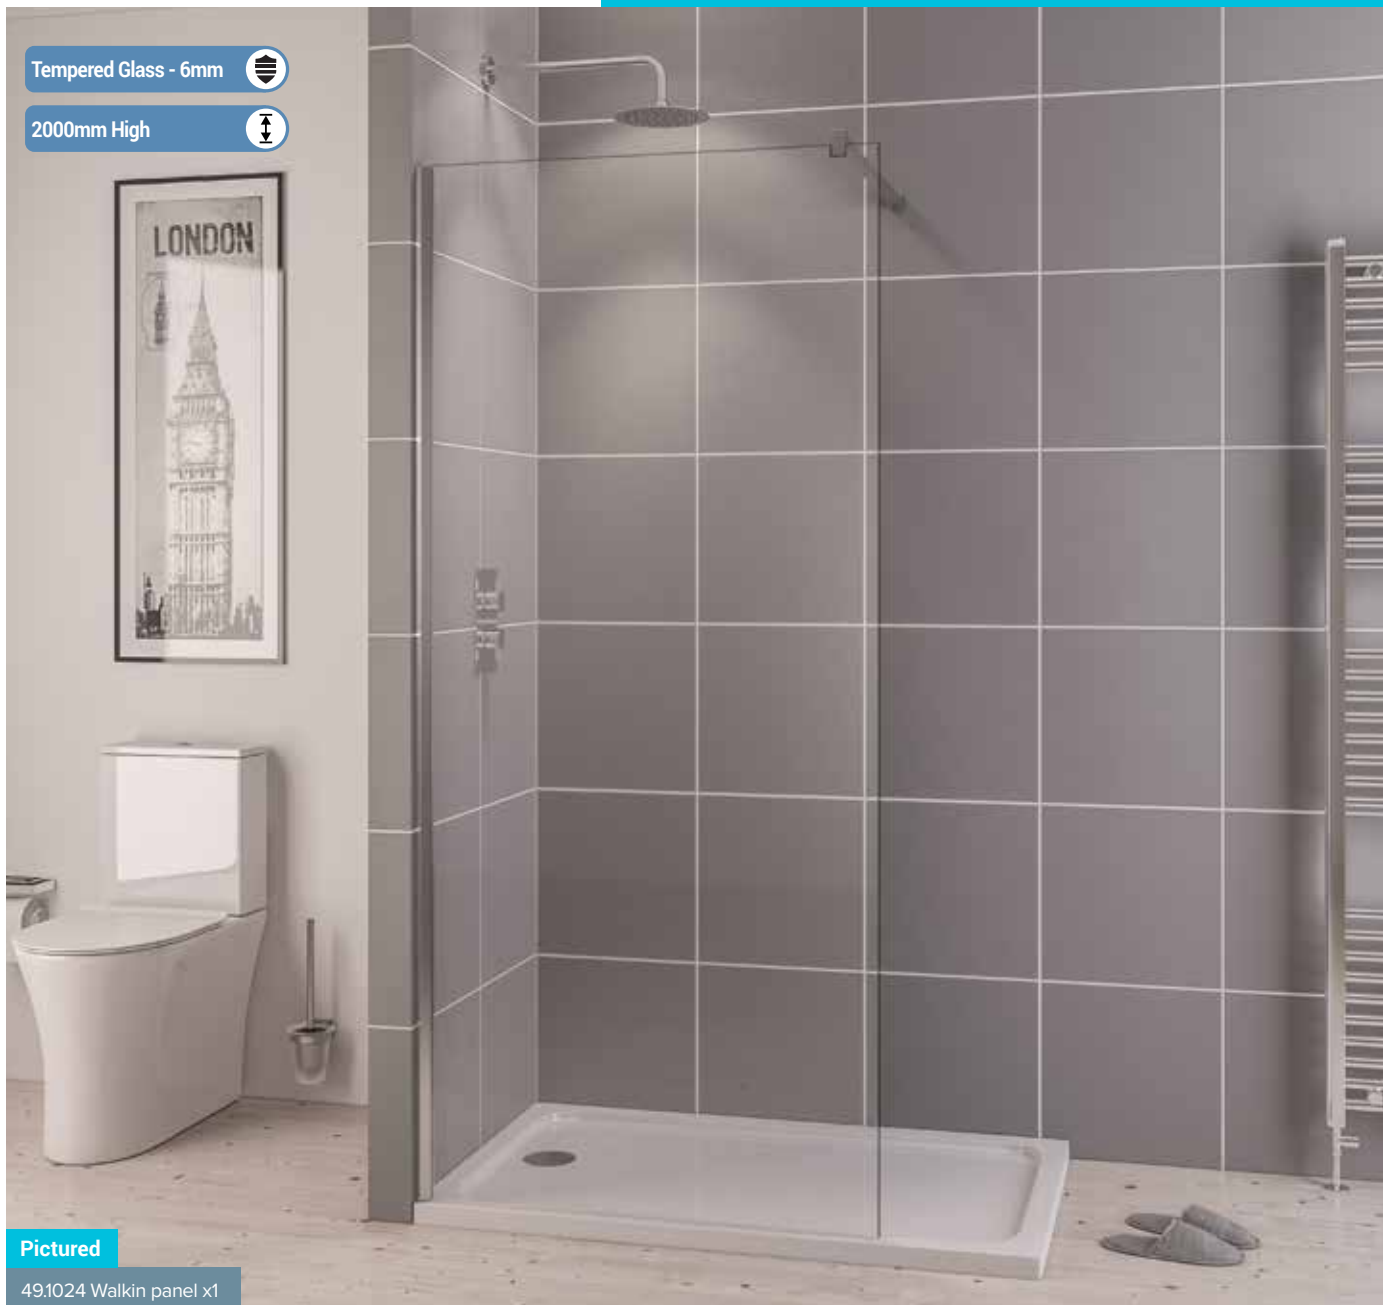

Vantage Walk-In

VANTAGE 2000 | 6MM WALK-IN PANEL - CHROME

Tempered Glass - 6mm

2000mm High

Pictured

49.1024 Walkin panel x1

These walk-in (all sizes) shower panels are suitable for use in an alcove three sided situation without the second walk-in panel. They are 6mm tempered safety glass, with an overall height of 2000mm. Will fit all Eastbrook trays or a wet room situation and comes with a support bar.

FEATURES

- 10 Year manufacturer's guarantee*
- Easy clean glass
- 2000mm Height
- 6mm Tempered safety glass
- Fully concealed fixings
- *With conditions

PANELS

Vantage 2000 - 6mm Walk-In Panels

Size	Adjustment	Code	£ Ex VAT	£ Inc VAT
Vantage 2000 6mm walkin panel 300 x 2000	275 - 290mm	49.1018	145.00	174.00
Vantage 2000 6mm walkin panel 500 x 2000	475 - 490mm	49.1019	191.00	229.20
Vantage 2000 6mm walkin panel 700 x 2000	675 - 690mm	49.1020	235.00	282.00
Vantage 2000 6mm walkin panel 760 x 2000	735 - 750mm	49.1021	251.00	301.20
Vantage 2000 6mm walkin panel 800 x 2000	775 - 790mm	49.1022	257.00	308.40
Vantage 2000 6mm walkin panel 900 x 2000	875 - 890mm	49.1023	279.00	334.80
Vantage 2000 6mm walkin panel 1000 x 2000	975 - 990mm	49.1024	311.00	373.20
Vantage 2000 6mm walkin panel 1200 x 2000	1175 - 1190mm	49.1026	355.00	426.00