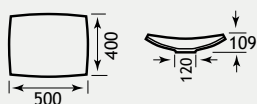

51.030 - Natura

For other sit-on basins see page 192

51.032 - Rondo

51.030 - Natura

1.716

Sorrento Wall Hung

SORRENTO 45 WALL HUNG UNIT

A modern design of a traditional concept with soft close hinges and solid ceramic top.