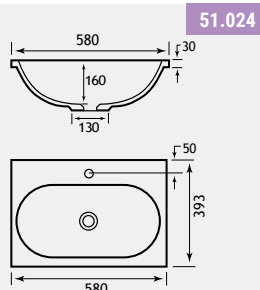

Oslo 58 - Door/Drawer Unit Range

OSLO 58 COMPATIBLE BASINS

Oslo base units create a stunning impression with their simplistic yet sophisticated design. Choosing a basin that matches your selection of tap or accessories unites all the design elements to display an effortless look.

51.024