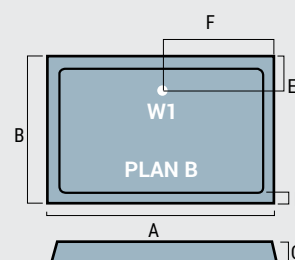

*End of tray opposite waste has built-in drying area. Waste sold separately.

EXTRAS

Legs, Panel Packs & Seal Strip

Description	Code	£ Ex VAT	£ Inc VAT
Volente legs & panels for up to 1200x1200 rect trays*	158.080	80.00	96.00
Volente legs & panels for up to 2000x900 rect trays	158.082	116.00	139.20
1200 Tray Panel only for three sided installation	158.682	33.00	39.60
2.8m Flexi Versatile Sealstrip	30.5012	19.00	22.80
Flexible waste pipe White	30.400B	17.00	20.40

Panel height 95mm, adjustable legs 85-105mm.

*Does not include flexible waste pipe (30.400B)

VOLENTE RECTANGULAR SHOWER TRAYS

A versatile range of trays that combines the durability and warmth of an acrylic top surface with the rigidity and solid feel of stone resin. Can be installed using the appropriate leg and panel pack for even greater ease of fitting.

FEATURES

- 40% Lighter than a high wall stone resin tray
- Reinforced high strength resin marble material
- Made with WRAS approved resins
- Adjustable legs (within the leg kit pack) supplied with ultra-strong self adhesive pads.

EXTRAS

Chrome Shower Waste

Description	Code	£ Ex VAT	£ Inc VAT
Mega flow shower waste	12.040	26.00	31.20
Volente Luxury Metal Chrome Shower Waste Chrome	41.5000	31.00	37.20

Waste efficiency decreases when shower head is positioned directly above waste.