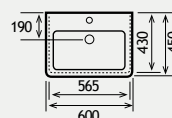

Sorrento Wall Hung

SORRENTO 60 WALL HUNG UNIT

A modern design of a traditional concept with soft close hinges and solid ceramic top.

FEATURES

- Soft close system on drawers

FEATURES - CORNICE

- Separate shaver socket

All Sorrento cornices include separate shaver sockets and chrome spots.

26.0089

1.418/1.521

1.712

Sorrento 60 Wall-Hung

Description	Code	£ Ex VAT	£ Inc VAT
Sorrento 56cm wall hung unit	1.712	439.00	526.80
Sorrento 40cm mirror *	1.418	126.00	151.20
Sorrento 60cm LED cornice	1.521	224.00	268.80
Sorrento 60cm Ceramic top	26.0089	138.00	165.60

*Mirror must be fitted with a cornice.