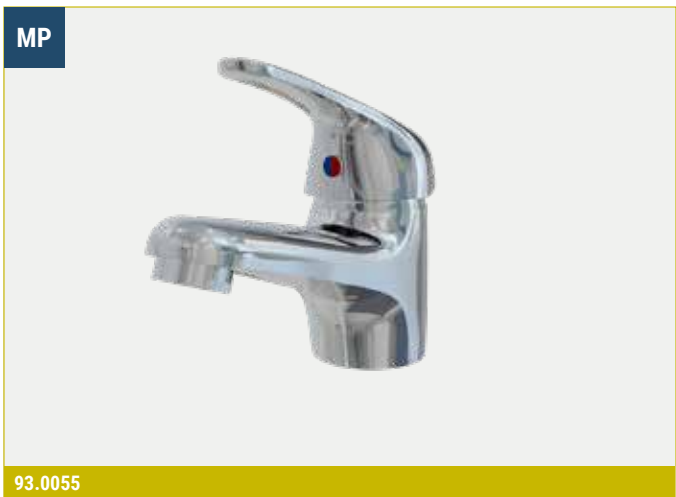

93.0057 (ink kit)

93.0055