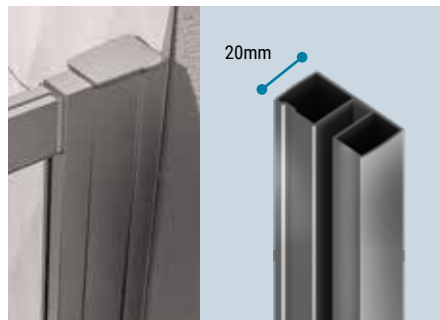

EXTRAS

Extension Profile - Chrome

Size	Code	£ Ex VAT	£ Inc VAT
Vantage 2000 6mm Extension Profile Chrome	49.1096	22.00	26.40

Works with both sides of the door to wall, or side panel to wall.