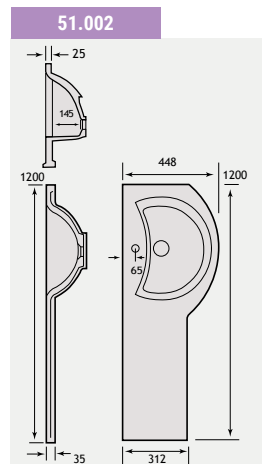

FEATURES

- Separate shaver socket
- **CAST MARBLE TOPS**
- Made of 75% natural marble stone
- Repairable if chipped
- Seamless surface, easy to maintain