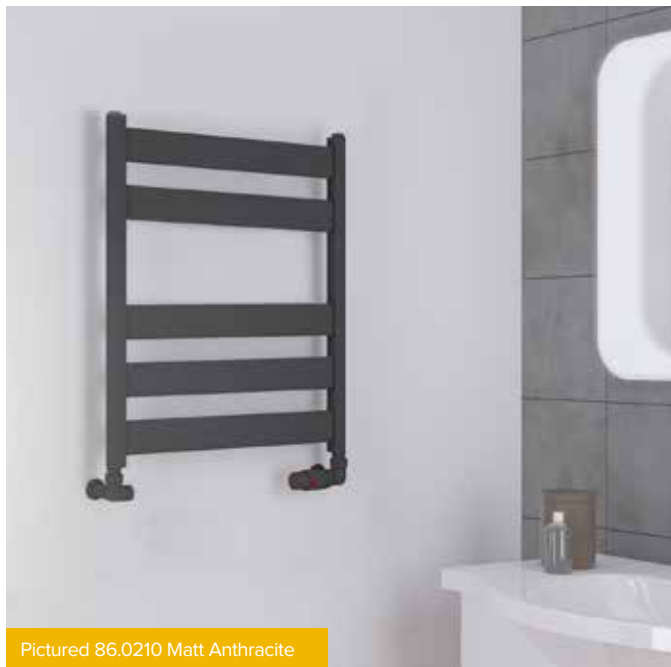

Pictured 86.0210 Matt Anthracite

Warranty

5

Year

Heating

All Electric

Dual-Fuel