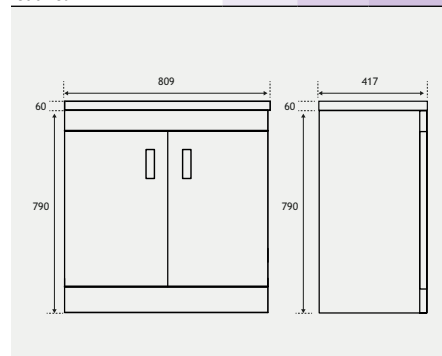

Cavone Cabinet Range

CAVONE DOOR BASE CABINET

50 CM UNIT

60 CM UNIT

80 CM UNIT

Cavone 50cm Door Cabinet				
Description	Colour	Code	£ Ex VAT	£ Inc VAT
50cm Door Cabinet	White Gloss	36.0042	422.00	506.40
50cm Door Cabinet	Matt Grey	36.0043	422.00	506.40

Cavone 60cm Door Cabinet				
Description	Colour	Code	£ Ex VAT	£ Inc VAT
60cm Door Cabinet	White Gloss	36.0047	478.00	573.60
60cm Door Cabinet	Matt Grey	36.0048	478.00	573.60

Cavone 80cm Door Cabinet				
Description	Colour	Code	£ Ex VAT	£ Inc VAT
80cm Door Cabinet	White Gloss	36.0052	571.00	685.20
80cm Door Cabinet	Matt Grey	36.0053	571.00	685.20

50 CM UNIT BASIN

60 CM UNIT BASIN

80 CM UNIT BASIN

Cavone 50cm Basin				
Description	Colour	Code	£ Ex VAT	£ Inc VAT
50cm Cavone Basin	White	36.0031	147.00	176.40

Cavone 60cm Basin				
Description	Colour	Code	£ Ex VAT	£ Inc VAT
60cm Cavone Basin	White	36.0036	160.00	192.00

Cavone 80cm Basin				
Description	Colour	Code	£ Ex VAT	£ Inc VAT
80cm Cavone Basin	White	36.0041	192.00	230.40

NEW EXTRAS

36.9212

36.9211

NEW! Cavone Cabinet Extras

Description	Colour	Code	£ Ex VAT	£ Inc VAT
Rectangular Overflow	Brushed Brass	36.9212	10.00	12.00
Rectangular Overflow	Smooth Black	36.9211	5.00	6.00

36.9217

36.0071

NEW! Cavone Cabinet Extras

Description	Colour	Code	£ Ex VAT	£ Inc VAT
Cavone Handle (Each)	Brushed Brass	36.9217	10.00	12.00
Cavone Handle (Each)	Smooth Black	36.0071	6.00	7.20

NEW EXTRAS