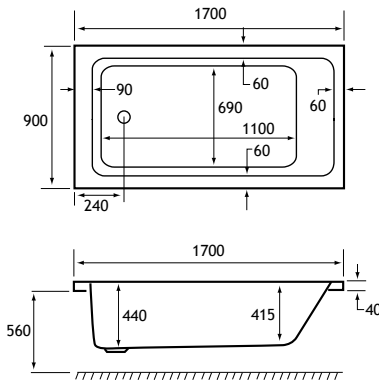

SINGLE ENDED Portland

1700 x 900 SE

1700 x 900 x 440mm

297 Litres

DESCRIPTION	CODE	£ EX VAT	£ INC VAT
1700 x 900 SE Portland - 5mm	42.0013	431.00	517.20
1700 x 900 SE Portland - Beauforté	42.1013	735.00	882.00

PANELS

1700 x 560 Front Panel	42.5013	114.00	136.80
900x560 End Panel	42.5021	69.00	82.80
1700 x 560 Front Panel - Beauforté	42.6013	192.00	230.40
900 x 560 End Panel - Beauforté	42.6021	137.00	164.40
1700 Adjustable Front Panel - Beauforté	42.6033	277.00	332.40

- SHOWER
- HEAD REST
- 440 DEPTH
- ULTRA STRONG