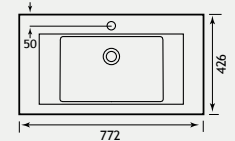

Faro 80 Range

FARO 80

Faro 80 - Base and Top

Description	Code	£ Ex VAT	£ Inc VAT
Sorrento/Faro 76cm base unit	1.514	500.00	600.00
Faro 80cm cast top *	51.012	275.00	330.00
Mirror Options 1			
Faro 80cm mirror †	1.273	192.00	230.40
Faro 80cm wave action LED cornice	1.274	334.00	400.80
Mirror Options 2			
Faro 39cm mirror †	1.270	138.00	165.60
Faro 39cm LED cornice	1.277	197.00	236.40
Faro 20cm Wall Cupboard (each)**	1.268	181.00	217.20

† NB. mirror must be fitted with cornice. *Due to depth of the waste area, the trap for external overflow kit & a flip top basin waste (unslotted) are recommended for installation. **NB For Option 2 this line needs to be doubled if two cupboards required.

Extras

Description	Code	£ Ex VAT	£ Inc VAT
Trap for external overflow kit	7.0015	24.00	28.80
Flip Top Basin Waste - Unslotted	25.0005	19.00	22.80

FEATURES

- Soft close system on doors
- Separate shaver socket
- Adjustable legs 120-130mm

FEATURES - CAST MARBLE TOPS

- Made of 75% natural marble stone
- Repairable if chipped
- Seamless surface, easy to maintain

The Faro range features adjustable legs. 120-130mm

51.012

For wall mirrors and cabinets see pages 326-351

(Option 1) 1.273/1.274

*NB Mirror and cornice height does not include plastic shroud

(Option 2) 1.270/1.277/1.268

*NB Mirror and cornice height does not include plastic shroud