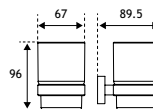

52.448

52.468