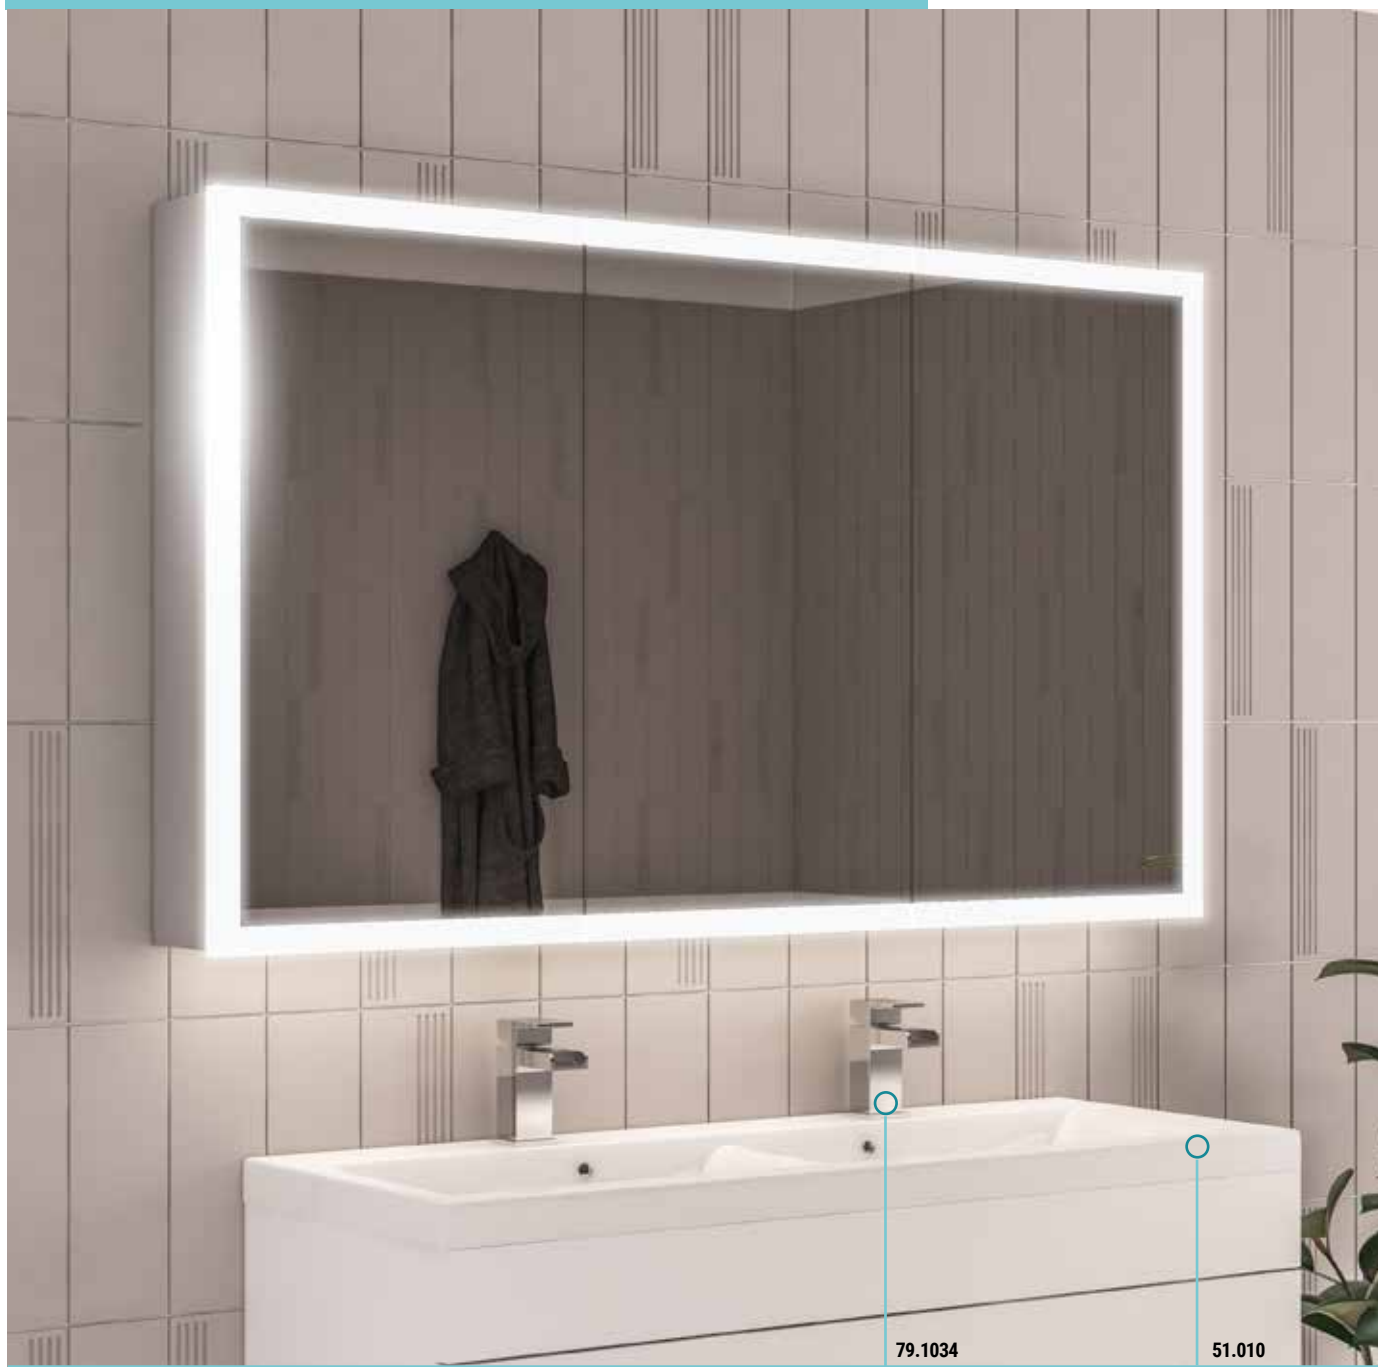

Cabinet Mirrors

CASSIO 3 DOOR CABINET

79.1034

51.010