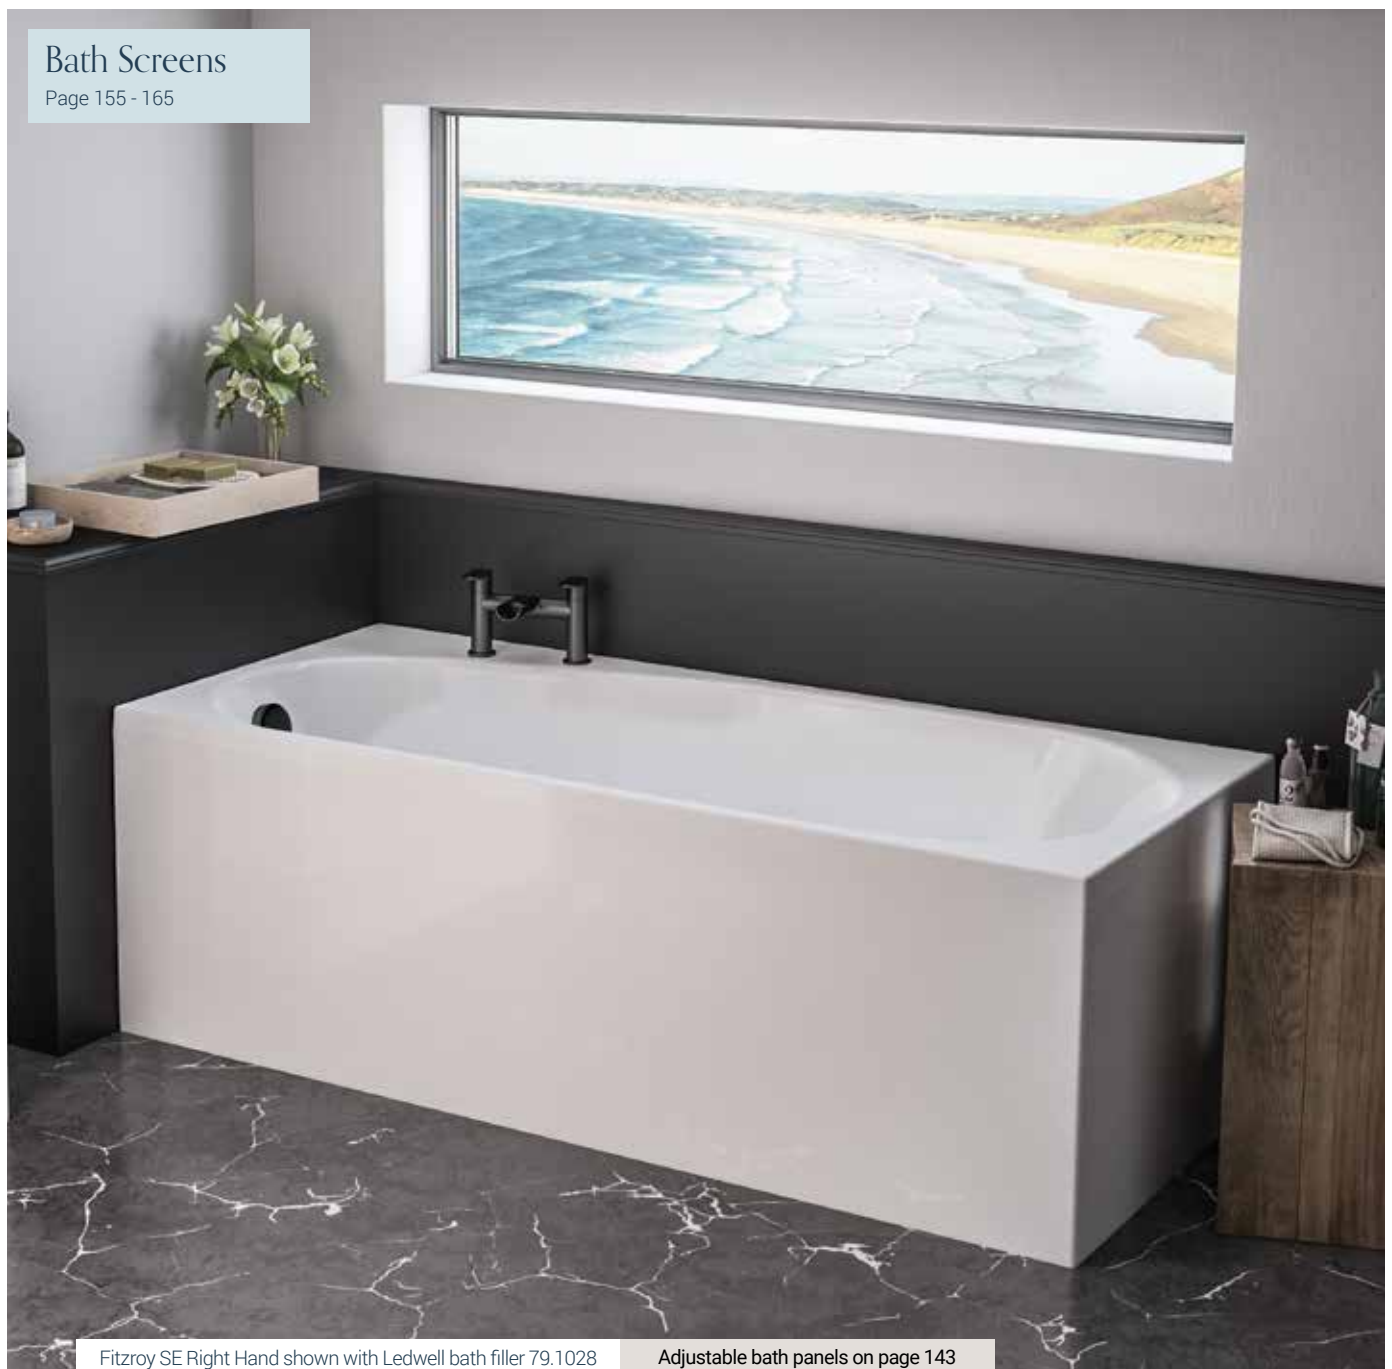

Bath Screens

Page 155 - 165

Fitzroy SE Right Hand shown with Ledwell bath filler 79.1028

Adjustable bath panels on page 143