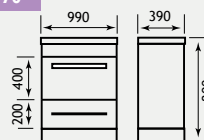

FEATURES - UNIT

- Soft close system on drawers
- Three drawers in total

1.770

Oslo 100 Internal Drawer Unit

Description	Code	£ Ex VAT	£ Inc VAT
Oslo 100 Unit with Internal Drawer	1.770	778.00	933.60
Oslo 100 cast top	51.009	301.00	361.20