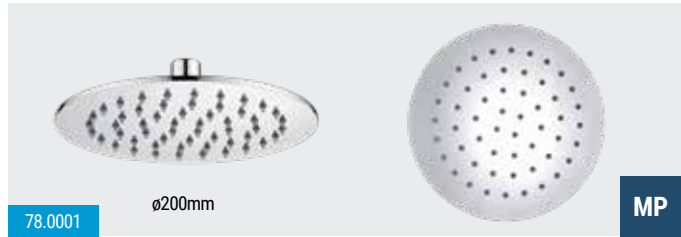

Shower Heads

SHOWER HEADS - CHROME