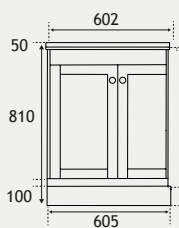

60cm Left Hand