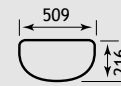

KOMPACT CLOAKROOM BASIN

Kompact Cloakroom Basin

Description	Code	£ Ex VAT	£ Inc VAT
Cloakroom basin 509 x 216 1TH	27.0391	73.00	87.60