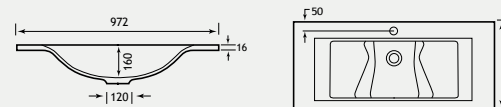

FEATURES - Cast Marble Tops

- Made of 75% natural marble stone
- Repairable if chipped
- Seamless surface, easy to maintain

51.013