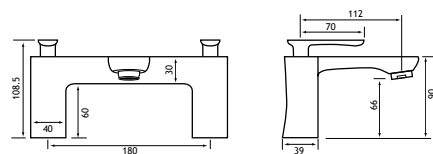

Helston Bath Filler