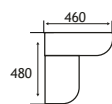

Croxley Range

The Croxley range features soft curves and clean vertical sides, perfect for any modern day bathroom. The range includes a comfort height and back to wall pan.

FEATURES

- Eco Vortex Technology
- Top fix seat
- Soft close seat lifts off for easy cleaning

CROXLEY PEDESTAL BASINS

Description	Code	£ Ex VAT	£ Inc VAT
Croxley / Osterley 450mm Basin 1TH	26.0275	68.00	81.60
Croxley / Osterley 500mm Basin 1TH	26.0274	87.00	104.40
Croxley / Osterley 550mm Basin 1TH	26.0273	91.00	109.20
Croxley / Osterley Semi Pedestal	26.0277	53.00	63.60
Croxley / Osterley Full Pedestal	26.0276	53.00	63.60

26.0273