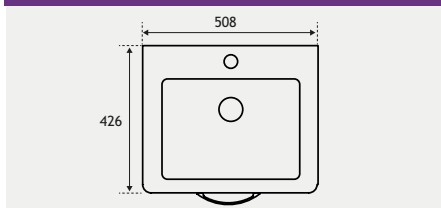

50 CM UNIT BASIN