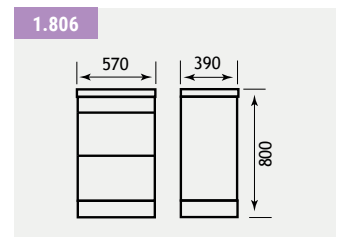

Oslo 58 Push Drawer Unit

Description	Code	£ Ex VAT	£ Inc VAT
Oslo 58 Push Drawer Unit	1.806	479.00	574.80