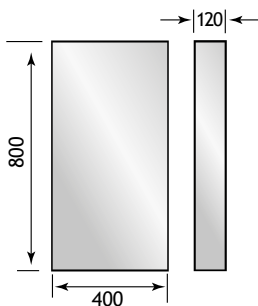

Oslo Cabinet Mirrors

OSLO SQUARE

1.264

1.266

Oslo

Description	Code	£ Ex VAT	£ Inc VAT
Oslo square 400mm wall cupboard White	1.263	201.00	241.20
Oslo square 400mm mirror wall cupboard White	1.264	211.00	253.20

1.265

OSLO

Features

- Cupboards are reversible
- Soft close doors
- Modular versatile system
- 1 internal shelf

These wall cupboards are ideal for family needs giving everyone their own storage space. The cupboards are reversible, feature soft close doors and can be used in any combination.

Oslo

Description (width x height)	Code	£ Ex VAT	£ Inc VAT
Oslo wall cupboard 400 x 800mm White	1.265	253.00	303.60
Oslo wall cupboard 400 x 1000mm White	1.266	274.00	328.80