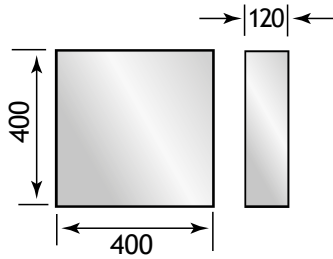

Oslo Cabinet Mirrors

OSLO SQUARE

1.264