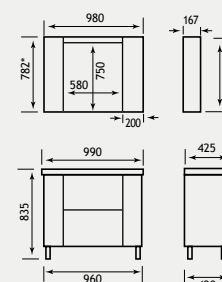

1.516

(Option 2) 1.271/1.272/1.268

*NB Mirror and cornice height does not include plastic shroud