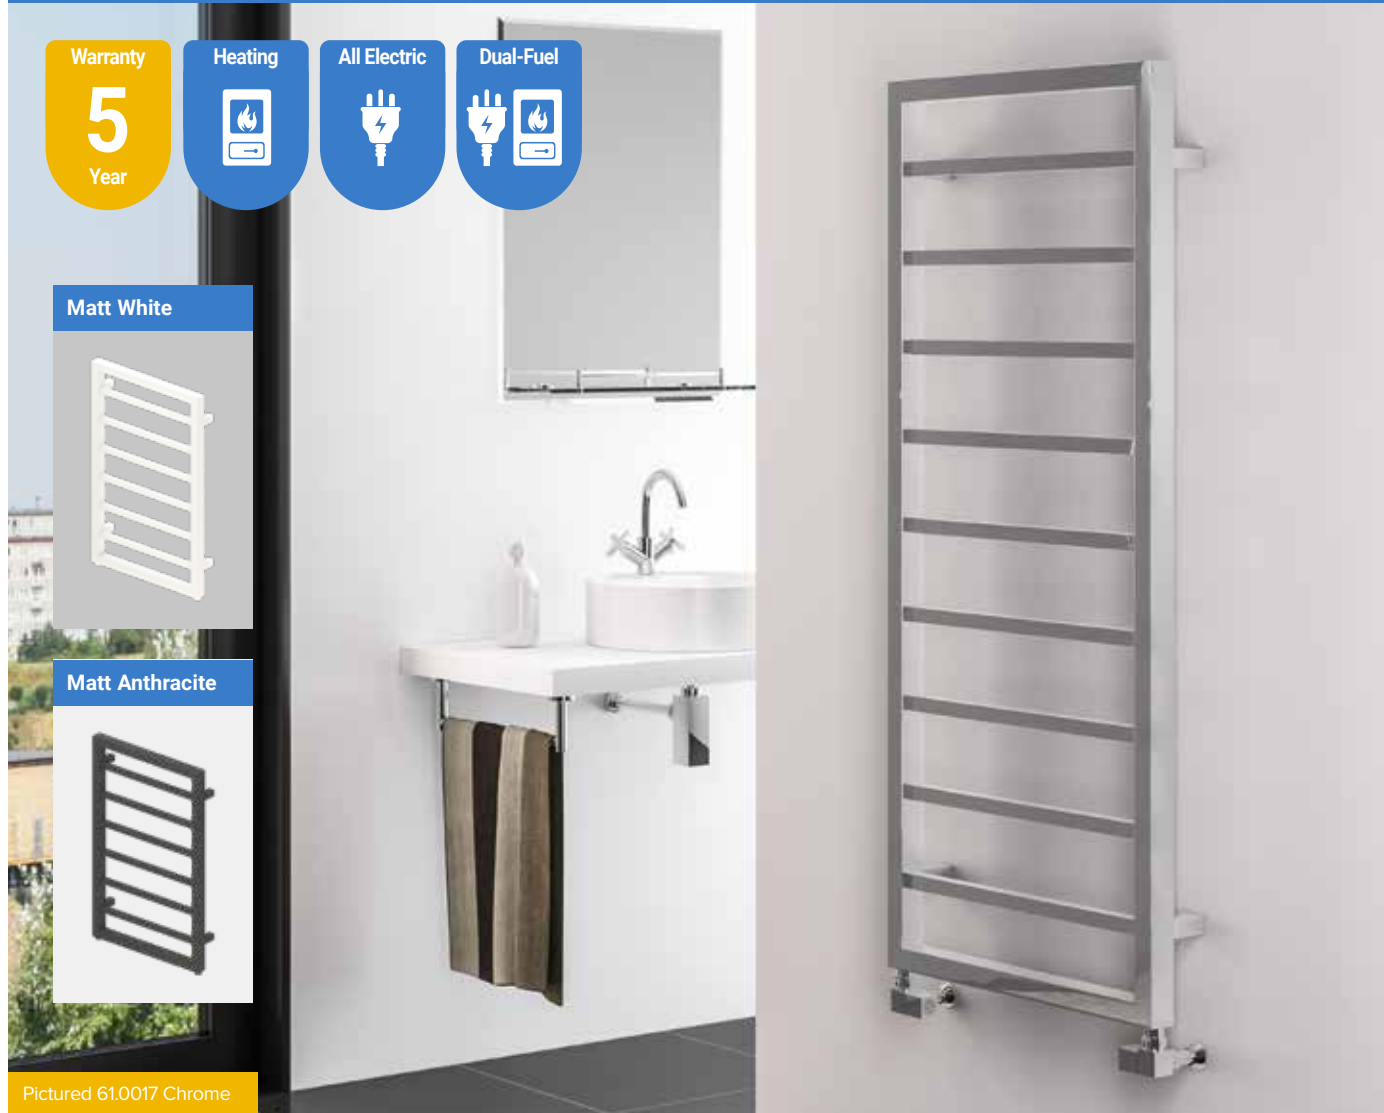

Designer Range

RYTON

Warranty
5
Year

Heating

All Electric

Dual-Fuel

Pictured 61.0017 Chrome

Framed rectangular designer towel rail available in a variety of finishes to create a stylish focal point in any bathroom.