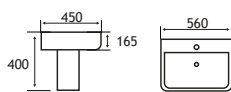

Beddington Range

BEDDINGTON

NEW

Due in November 2023

NEW

Soft Close Seat

Eco Vortex Flush

The Beddington range features soft curves and clean vertical sides, perfect for any modern day bathroom. The versatile range includes a comfort height and rimless pan.

FEATURES

- Eco Vortex Technology
- Soft close seat lifts off for easy cleaning

BEDDINGTON PEDESTAL BASINS

NEW

Description	Code	£ Ex VAT	£ Inc VAT
Beddington 450mm Basin 1TH	26.0231	89.00	106.80
Beddington 500mm Basin 1TH	26.0230	97.00	116.40
Beddington 560mm Basin 1TH	26.0229	106.00	127.20
Beddington Full Pedestal	26.0232	53.00	63.60
Beddington Semi Pedestal	26.0233	44.00	52.80

26.0231

26.0230

26.0229

26.0229 & 26.0232