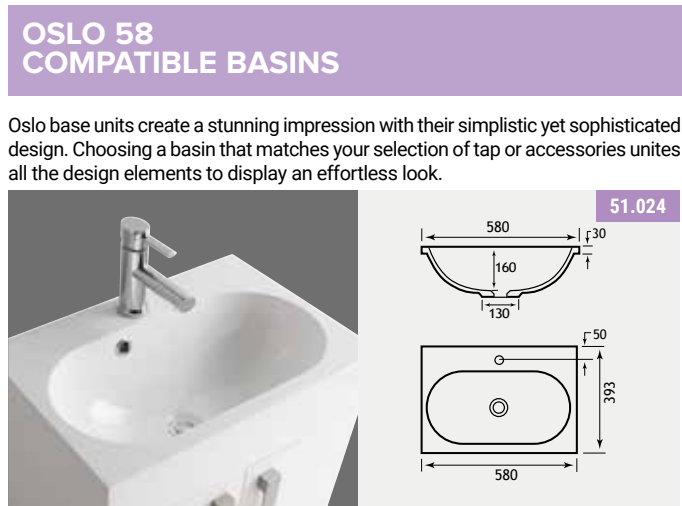

Status 58 Cast Top			
Description	Code	£ Ex VAT	£ Inc VAT
Status 58cm cast top*	51.024	241.00	289.20