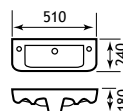

Courchevel Cloakroom Basins - 510 x 240			
Description	Code	£ Ex VAT	£ Inc VAT
510x240 cloakroom Basin 2TH	27.0921	35.00	42.00