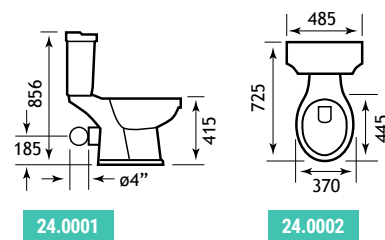

24.0001

24.0002

*Soil can be turned left or right