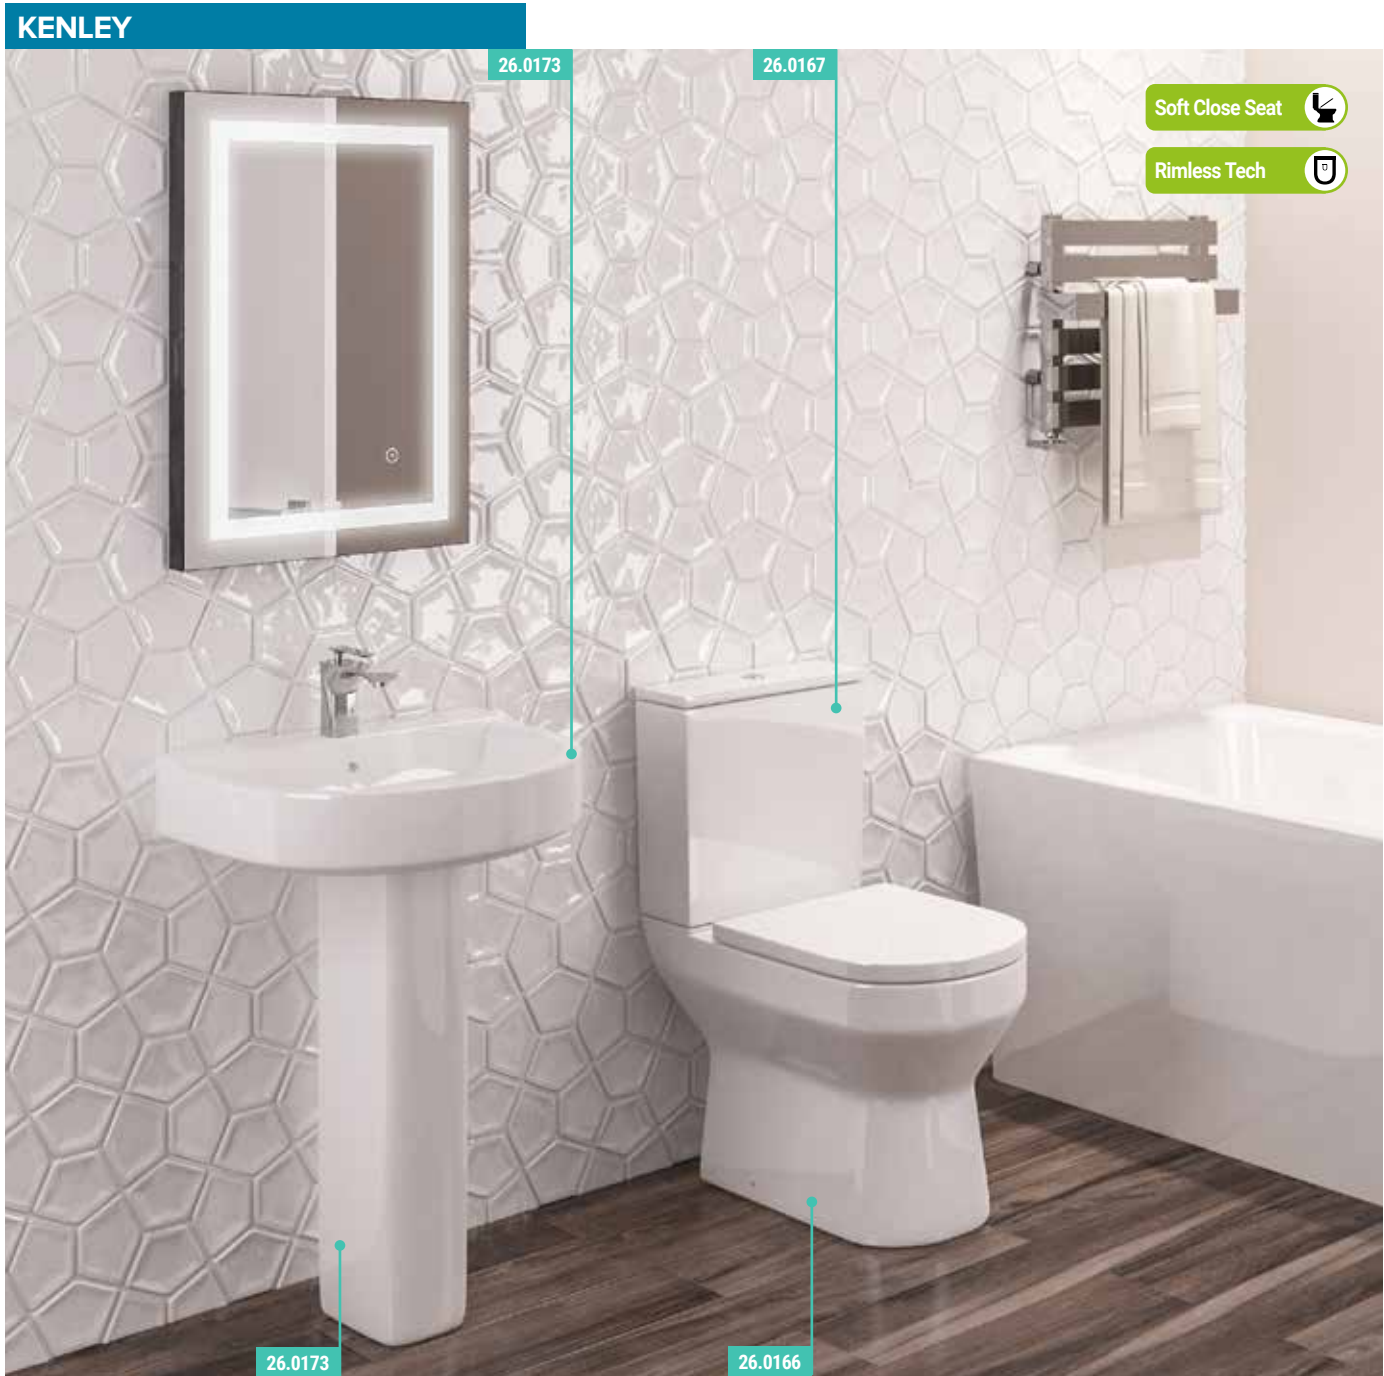

Kenley Range

The Kenley range features soft curves and clean vertical sides, perfect for any modern day bathroom. The versatile range includes a comfort height and rimless pan.

FEATURES

- Rimless Technology
- Top fix seat
- Soft close seat lifts off for easy cleaning
- Short projection
- Cloakroom basin or full pedestal
- Entire range is comfort height seating level

FEATURING

Rimless Technology

EASY CLEAN
Nowhere for germs to hide.

AESTHETICS
Simplistic look.

EFFICIENT
A complete rim flush for effective cleaning.