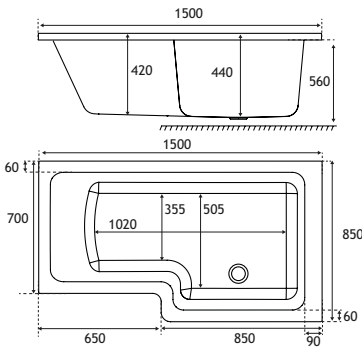

1500 x 850 RH

1500 x 850 x 700 x 440mm

224 Litres

DESCRIPTION	CODE	£ EX VAT	£ INC VAT
1500 x 850 RH Portland - 5mm	42.0184	475.00	570.00
1500 x 850 RH Portland - Beauforté	42.1184	785.00	942.00
PANELS			
1500 x 560 L-Shape Front Panel	42.5062	124.00	148.80
1500 x 560 L-Shape Front Panel - Beauforté	42.6062	350.00	420.00
L-Shape Universal End Panel	42.5063	70.00	84.00
L-Shape Universal End Panel - Beauforté	42.6063	123.00	147.60
BATH SCREENS			
Beaufort Screen 1400mm	58.4000	335.00	402.00
Beaufort Screen 1400mm with Towel Rail	69.0141	450.00	540.00

SHOWER

440 DEPTH

HEAD REST

ULTRA STRONG