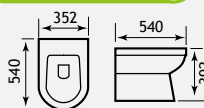

Description	Code	£ Ex VAT	£ Inc VAT
Dura BTW pan inc fixings	26.0008	119.00	142.80
NEW Dura BTW Eco Vortex Pan	26.0198	151.00	181.20
Dura High Level BTW Pan	26.0047	195.00	234.00
Dura High Level BTW Rimless Pan	26.0133	215.00	258.00
Dura Deluxe Soft Close Seat	26.0015	73.00	87.60