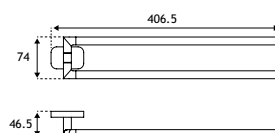

52.456

52.476