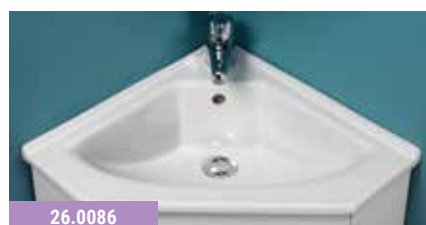

Diamante Corner Unit

Description	Code	£ Ex VAT	£ Inc VAT
Diamante corner unit	1.257	341.00	409.20
Diamante corner ceramic basin 1TH	26.0086	161.00	193.20
Mirror Option 1 (not shown)			
Corner mirror cupboard carcass	1.000	250.00	300.00
Mirror Option 2			
Corner mirror cupboard carcass *	1.000	250.00	300.00
Corner cupboard LED light cornice	1.002	103.00	123.60
Mirror Option 3			
Bonito Corner mirror with LED light	1.088	201.00	241.20

*Can be handed left or right.

For wall mirrors and cabinets see pages 326-351.