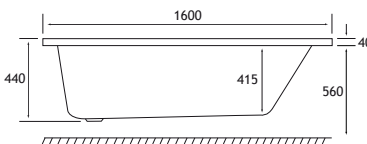

1600 x 700 SE TG Grips Sold Separately Page 97

1600 x 700 x 440mm

213 Litres

DESCRIPTION	CODE	£ EX VAT	£ INC VAT
1600 x 700 TG Rockall - 5mm	42.0129	290.00	348.00
1600 x 700 TG Rockall - Beauforté	42.1129	530.00	636.00
PANELS			
1600 x 560 Front Panel	42.5016	114.00	136.80
700 x 560 End Panel	42.5024	69.00	82.80
1600 x 560 Front Panel - Beauforté	42.6016	192.00	230.40
700 x 560 End Panel - Beauforté	42.6024	114.00	136.80
1810 x 810 L Shape Flat Panel - Beauforté	42.6035	367.00	440.40

SHOWER

440 DEPTH

HEAD REST

ULTRA STRONG