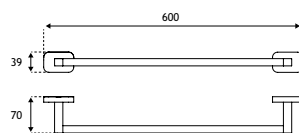

52.454
52.474