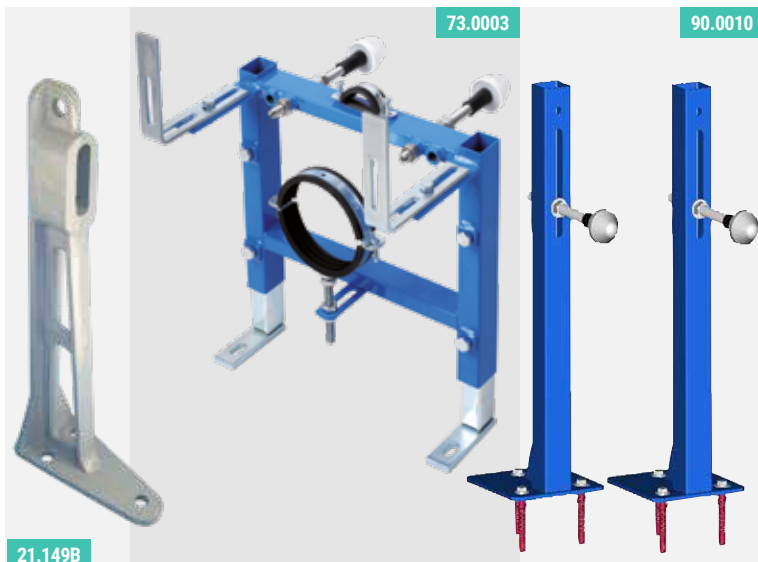

Concealed Cisterns

Concealed cisterns pneumatic mechanism			
Description	Code	£ Ex VAT	£ Inc VAT
Concealed cistern and frame 820x500x150*	90.0001	218.00	261.60
Concealed cistern and frame 1160x500x90*	90.0002	218.00	261.60
Pneumatic universal concealed cistern	90.0003	126.00	151.20
Pneumatic hidden cistern, top inlet**	90.0004	109.00	130.80

* A push plate is required, see below for options.
** 90.0004 Push button supplied in box.
Cisterns compatible with Oslo tall cistern units, or built in only.