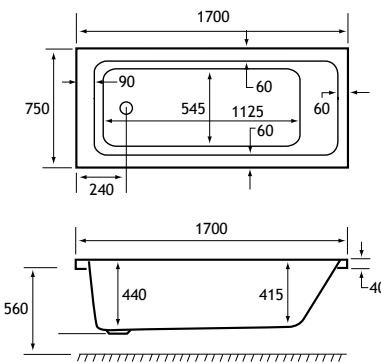

1700 x 750 SE

NEW MATT WHITE

New Matt White bath available November 2023