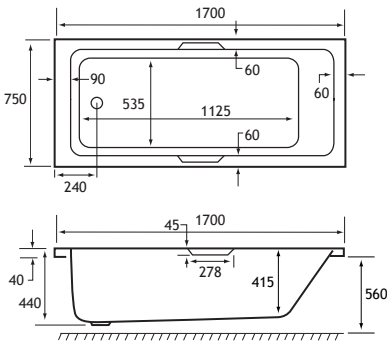

1700 x 750 SE TG Grips Sold Separately