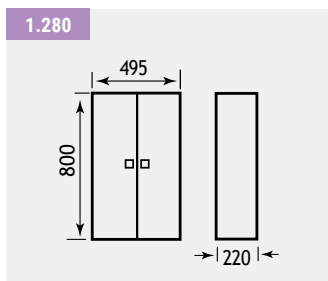

1.280

1.278 & 1.279