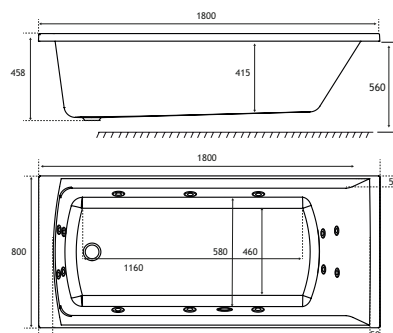

Warranty On All Systems

Stocked Whirlpools

ROCKALL Single Ended, 6 Jet Whirlpool

1800 x 800 SE 6 Jet

1800 x 800 x 440mm **284 Litres**

DESCRIPTION	CODE	£ EX VAT	£ INC VAT
1800 x 800 Portland SE 6 Jet Whirlpool - Beauforté	42.2007	1653.00	1983.60

PANELS

1800 x 560 Front Panel	42.5012	127.00	152.40
800 x 560 End Panel	42.5022	69.00	82.80
1800 x 560 Front Panel - Beauforté	42.6012	203.00	243.60
800 x 560 End Panel - Beauforté	42.6022	124.00	148.80
1810 x 810 L Shape Flat Panel - Beauforté	42.6035	367.00	440.40
1800 Adjustable Front Panel - Beauforté	42.6032	288.00	345.60

WHIRLPOOL

HEAD REST

440 DEPTH

ULTRA STRONG

ROCKALL Single Ended, 14 Jet Whirlpool

1800 x 800 SE 14 Jet

1800 x 800 x 440mm **284 Litres**

DESCRIPTION	CODE	£ EX VAT	£ INC VAT
1800 x 800 SE Rockall 14 jet Whirlpool - Beauforté	42.2011	2068.00	2481.60

PANELS

1800 x 560 Front Panel-5mm	42.5012	127.00	152.40
800x560 End Panel-5mm	42.5022	69.00	82.80
1800 x 560 Front Panel-Beauforte	42.6012	203.00	243.60
800 x 560 End Panel-Beauforte	42.6022	124.00	148.80
1810 x 810 L Shape Flat Panel - Beauforté	42.6035	367.00	440.40
1800 Adjustable Front Panel - Beauforté	42.6032	288.00	345.60

WHIRLPOOL

HEAD REST

440 DEPTH

ULTRA STRONG