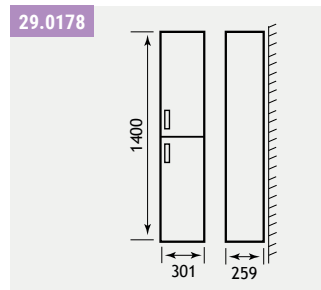

Oslo Wall Hung

OSLO 58 WALL HUNG UNITS

51.007

29.0168

29.0178

Oslo 58 Wall Hung Units

Description	Code	£ Ex VAT	£ Inc VAT
Oslo 580 Two Drawer Wall Hung Unit	29.0168	325.00	390.00
Oslo 58 cast top*	51.007	211.00	253.20
Oslo 1400 x 300 x 259 Two Door Wall Unitt	29.0178	336.00	403.20

*Due to depth of the waste area, the trap for external overflow kit & a flip top basin waste (unslotted) are recommended for installation. †Doors can be rehanded on installation.

Extras

Description	Code	£ Ex VAT	£ Inc VAT
Trap for external overflow kit	7.0015	24.00	28.80
Flip Top Basin Waste - Unslotted	25.0005	19.00	22.80

FEATURES

- Soft close system on doors and drawers

FEATURES - CAST MARBLE TOPS

- Made of 75% natural marble stone
- Repairable if chipped
- Seamless surface, easy to maintain

29.0168

29.0168

29.0178