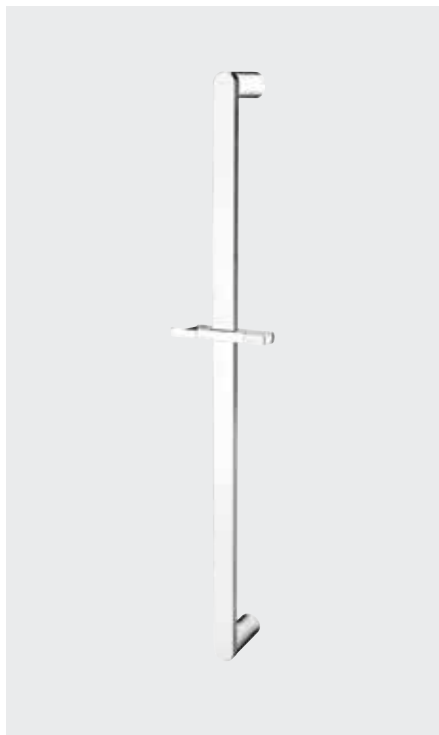

Curved Mini Slide Rail Kit			
Description	Code	£ Ex VAT	£ Inc VAT
Curved Mini Slide Rail Kit	78.0016	90.00	108.00

- Height 680mm
- Stainless steel & brass construction
- Chrome finish