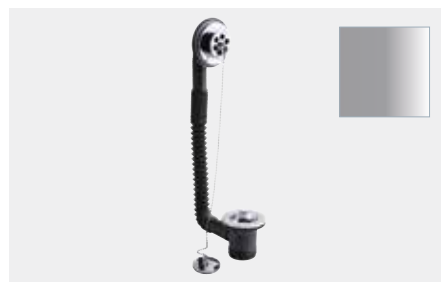

Chrome Combined Bath Waste & Overflow		
CODE	£ EX VAT	£ INC VAT
41.2009	24.00	28.80