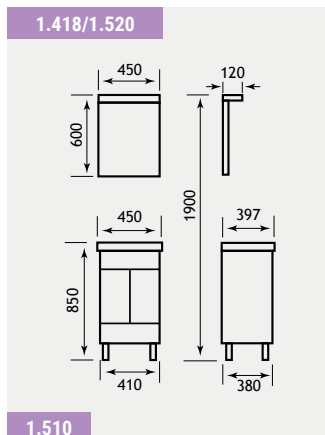

Sorrento

SORRENTO 45 UNIT

SORRENTO 60 UNIT

A modern design of a traditional concept with soft close hinges, adjustable feet and solid ceramic top.

A modern design of a traditional concept with soft close hinges, adjustable feet and solid ceramic top.

Sorrento 45 Unit

Description	Code	£ Ex VAT	£ Inc VAT
Sorrento 41cm base unit	1.510	357.00	428.40
Sorrento 40cm mirror*	1.418	126.00	151.20
Sorrento 45cm LED cornice	1.520	197.00	236.40
Sorrento 45cm Ceramic top	26.0088	108.00	129.60
Prado 500 Basin Mono (inc Waste)	79.0060	91.00	109.20

*Mirror must be fitted with a cornice.

For wall mirrors and cabinets see pages 326-351

FEATURES

- Soft close system on doors
- Separate shaver socket
- Chrome spotlights
- Adjustable legs on floor standing Units 120-130mm

Sorrento 60 Unit

Description	Code	£ Ex VAT	£ Inc VAT
Sorrento/Faro 56cm base unit	1.512	443.00	531.60
Sorrento 40cm mirror*	1.418	126.00	151.20
Sorrento 60cm LED cornice	1.521	224.00	268.80
Sorrento 60cm Ceramic top	26.0089	138.00	165.60
Prado 500 Basin Mono (inc Waste)	79.0060	91.00	109.20

*Mirror must be fitted with a cornice.

For wall mirrors and cabinets see pages 326-351

FEATURES

- Soft close system on doors and drawer
- Separate shaver socket
- Chrome spotlights
- Adjustable legs on floor standing Units 120-130mm

All Sorrento cornices include separate shaver sockets and chrome spots.