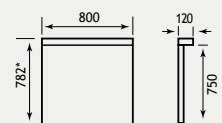

For wall mirrors and cabinets see pages 326-351

(Option 1) 1.273/1.274

*NB Mirror and cornice height does not include plastic shroud

1.514