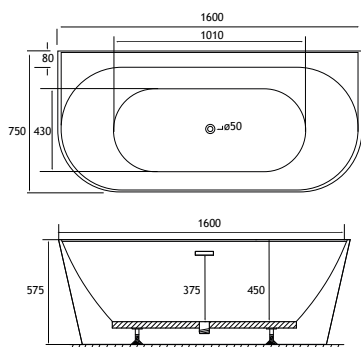

1600 x 750 FS NEW

1600 x 750 x 575mm

230 Litres

DESCRIPTION	CODE	£ EX VAT	£ INC VAT
1600 x 750 Brookland Freestanding Bath - Gloss White	33.0026	921.00	1105.20

About: Model comes with bath waste & overflow.

450 DEPTH

HEAD REST

BEAUFORT