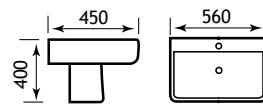

26.0030

26.0029

CROWTHORNE 560 1TH

| Description | Code | £ Ex VAT | £ Inc VAT |
|----------------------------|---------|----------|-----------|
| Crowthorne Basin 560mm 1TH | 26.0027 | 128.00 | 153.60 |
| Crowthorne Semi Pedestal | 26.0030 | 60.00 | 72.00 |