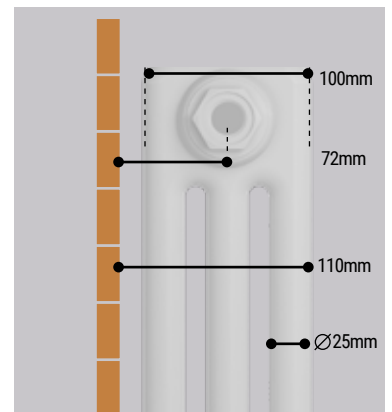

Traditional Range

IMPERIA 3 COLUMN

A traditional rail which will give a Victorian touch of authenticity to any room but will also create an elegant look to a contemporary interior. This radiator boasts high outputs to ensure the whole room is warm. Comes with the option of traditional legs and in gloss white, matt anthracite or bare metal finishes. Also available in two columns.

FEATURES

- Tested to BS EN 442 standards
- 5 Year Manufacturer's Warranty*
- Matching colour wall fixing sets
- Radiator feet option available to get the classic look
- Material thickness 1.5mm
- Doesn't require flow diverter
- With conditions