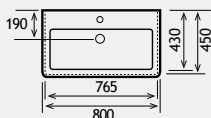

SORRENTO 80

26.0090