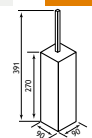

46.0005

46.0005