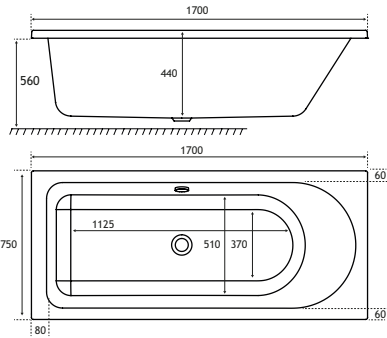

Biscay SHOWER BATH

1700 x 750 SB RH

1700 x 750 x 440mm

234 Litres

DESCRIPTION	CODE	£ EX VAT	£ INC VAT
1700 x 750 Biscay SB RH - 5mm	42.0214	393.00	471.60
1700 x 750 Biscay SB RH - Beauforté	42.1214	680.00	816.00
PANELS			
1700 x 560 Front Panel	42.5013	114.00	136.80
750 x 560 End Panel	42.5023	69.00	82.80
1700 x 560 Front Panel - Beauforté	42.6013	192.00	230.40
750 x 560 End Panel - Beauforté	42.6023	114.00	136.80
1810 x 810 L Shape Flat Panel - Beauforté	42.6035	367.00	440.40
1700 Adjustable Front Panel - Beauforté	42.6033	277.00	332.40

- SHOWER
- 440 DEPTH
- HEAD REST
- ULTRA STRONG