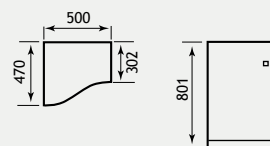

1.301/1.302 (Left hand shown)