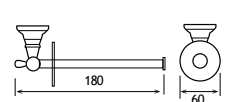

Rockingham

Rockingham Solid Brass			
Description	Code	£ Ex VAT	£ Inc VAT
Rockingham Robe Hook	52.040	41.00	49.20
Rockingham Tumbler Holder	52.041	64.00	76.80
Rockingham Double Tumbler Holder	52.042	90.00	108.00
Rockingham Soap Dish	52.043	64.00	76.80
Rockingham Towel Ring	52.044	59.00	70.80
Rockingham Toilet Roll Holder	52.045	68.00	81.60
Rockingham Single Towel Rail	52.046	90.00	108.00
Rockingham Double Towel Rail	52.047	149.00	178.80
Rockingham Towel Shelf	52.048	257.00	308.40
Rockingham Glass Shelf with Barrier	52.049	97.00	116.40
Rockingham Toilet Brush Holder	52.050	83.00	99.60
Rockingham Covered Toilet Roll Holder	52.051	74.00	88.80

FEATURES

- Constructed from solid brass
- Polished chrome finish
- Traditional design
- Easy to fit

52.045