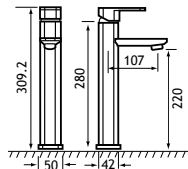

Prado 650

PRADO 650

Prado 650

Description	Code	£ Ex VAT	£ Inc VAT
Prado 650 mono basin c/w click waste (WRAS)	56.2005	132.00	158.40
Prado 650 mono bidet c/w click waste	56.2006	132.00	158.40
Prado 650 high rise mono basin (WRAS)	56.2007	169.00	202.80
Prado 650 bath filler	56.2008	227.00	272.40
Prado 650 BSM inc kit*	56.2009	240.00	288.00
Minimalist square /Type 10 Shower Handset	98.0016	15.00	18.00

*Wall brackets sold separately. Ceramic disc technology.

Pressure (bar)	Flow (litres/min)	
	Bath Filler (56.2008)	BSM (56.2009)
0.1	4.8	4.6
0.5	10.1	9
1	15.6	14
2	22.5	20.4
3	28	25.4

Note: Pressure based on an open ended valve outlet without downstream resistance. Applies to bath filler only.

Required minimum operating pressure key

MP - 0.5 bar minimum

56.2007