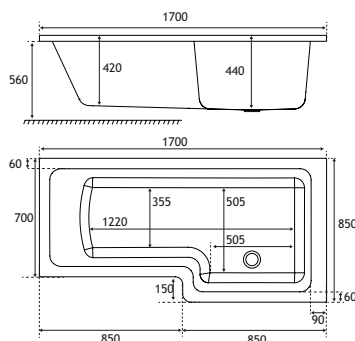

1700 x 850 RH