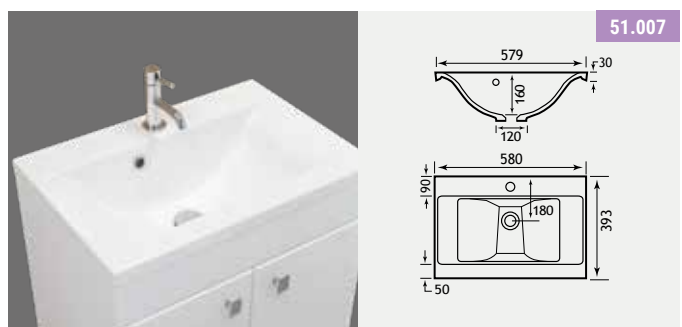

Oslo 58 Cast Top			
Description	Code	£ Ex VAT	£ Inc VAT
Oslo 58cm cast top*	51.007	211.00	253.20

*7.0015 trap and unslotted basin waste recommended for installation.

1. **FEATURES - CAST MARBLE TOPS**
2. Made of 75% natural marble stone
   - Repairable if chipped
   - Seamless surface, easy to maintain