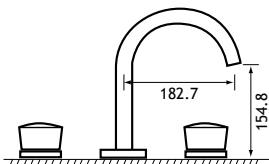

Biava Mini & Albermarle

HP1

56.2052

Very small mono basin tap ideal for small cloakrooms.

BIAVA MINI

Biava Mini

Description	Code	£ Ex VAT	£ Inc VAT
Biava Mini basin mono c/w clicker wastef	56.2052	115.00	138.00

†While stocks last.

Note: Minimum recommended pressure 1.0. Ceramic disc technology.

Required minimum operating pressure key

56.2052

56.2052

Albermarle

Description	Code	£ Ex VAT	£ Inc VAT
Albermarle bath filler	56.2051	286.00	343.20

Ceramic disc technology.

MP - 0.5 bar minimum

HP1 - 1 bar minimum

56.2051

XX

56.2051

Very small mono basin tap ideal for small cloakrooms.