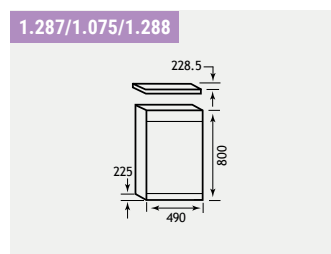

Oslo 100 - Drawer Unit Range

The two drawer Oslo Unit is both stylish and practical. The drawers glide open giving full access to all contents in one smooth action. Also compatible with the Oslo 100 is the Sorrento mirror and cornice as shown left. For wall mirrors and cabinets see pages 334-359. The internal design of these drawers may change during the lifetime of this brochure.

Oslo 100 Base and Double Bowl Cast Top			
Description	Code	£ Ex VAT	£ Inc VAT
Oslo 1000mm drawer base unit for double bowl	1.091	666.00	799.20
Oslo 100 double cast top*	51.010	340.00	408.00
Sorrento 70cm mirror	1.419	170.00	204.00
Sorrento 80cm LED cornice	1.522	264.00	316.80
Sorrento 800mm 'Wave' action infra red LED cornice	1.219	336.00	403.20
Plain Mirror 555 x 1000	40.0020	96.00	115.20

Oslo WC Unit			
Description	Code	£ Ex VAT	£ Inc VAT
Oslo WC unit only	1.287	326.00	391.20
Oslo WC unit lid	1.075	63.00	75.60
Oslo WC unit plinth	1.288	18.00	21.60

Extras			
Description	Code	£ Ex VAT	£ Inc VAT
Trap for external overflow kit	7.0015	24.00	28.80
Flip Top Basin Waste - Unslotted	25.0005	19.00	22.80

*2 x 7.0015 and 2 x wastes required for item 51.010 double bowl.

1. **FEATURES - CAST MARBLE TOPS**
2. Made of 75% natural marble stone
   - Repairable if chipped
   - Seamless surface, easy to maintain