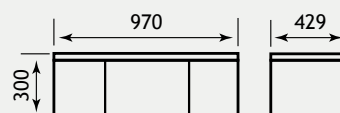

51.030 - Natura

For other sit-on basins see page 192

51.032 - Rondo

51.030 - Natura

1.716

Sorrento Wall Hung

SORRENTO 45 WALL HUNG UNIT

A modern design of a traditional concept with soft close hinges and solid ceramic top.