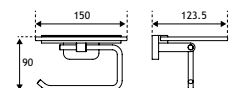

52.444
52.464