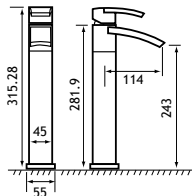

Estorick Range

ESTORICK

Estorick

Description	Code	£ Ex VAT	£ Inc VAT
Estorick mono basin c/w clicker waste	56.2035	175.00	210.00
Estorick mono bidet c/w clicker waste	56.2036	175.00	210.00
Estorick high rise mono basin c/w clicker waste	56.2037	205.00	246.00
Estorick bath filler	56.2038	226.00	271.20
Estorick BSM inc kit*	56.2039	237.00	284.40

*Wall brackets sold separately. Ceramic disc technology.

With the high angle of discharge of this spout, customers with a high pressure supply may have to fit pressure reducing valves or partially close the isolating valves to ensure the discharge stays within smaller basins.

Required minimum operating pressure key

MP - 0.5 bar minimum

Pressure (bar)	Flow (litres/min)	
	Bath Filler (56.2038)	BSM (56.2039)
0.1	4.8	4.6
0.5	10.1	9
1	15.6	14
2	22.5	20.4

56.2035

Swivel spout

56.2039

BSM KIT

56.2037

56.2038

56.2035

56.2036

56.2035

56.2036

56.2037

56.2038

56.2039