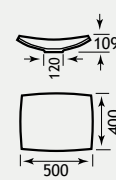

51.029

Natura Basin