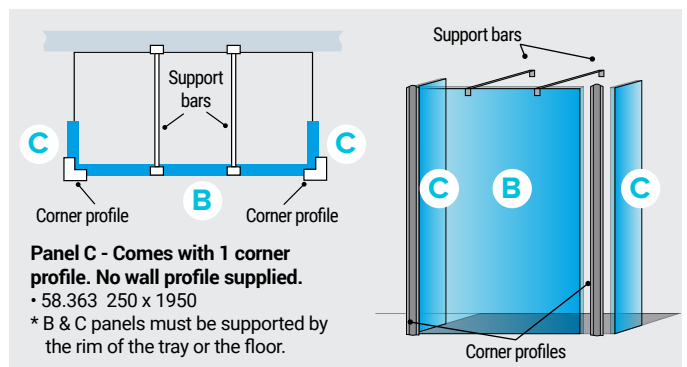

Valliant Walk-In

VALLIANT - TYPE D

Type D contains a panel of glass with a wall profile, plus a 300mm flipper which is hinged and rotates 180 degrees. Type D must be fixed to the wall, it cannot be fixed to another pane of glass.