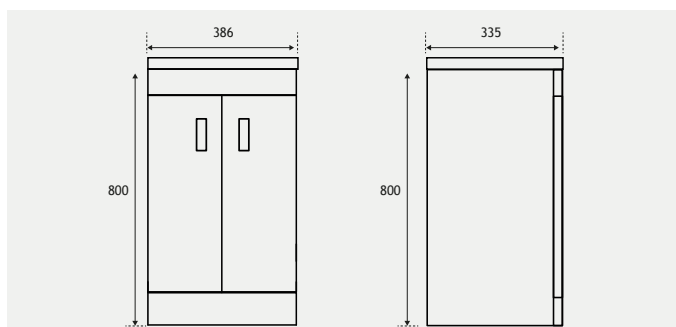

40 CM UNIT BASIN

50 CM UNIT BASIN

NEW! Cavone II 40cm Ceramic Basin

Description	Colour	Code	£ Ex VAT	£ Inc VAT
40cm Cavone II Basin - Ceramic	White	37.1011	99.00	118.80

NEW! Cavone II 50cm Ceramic Basin

Description	Colour	Code	£ Ex VAT	£ Inc VAT
50cm Cavone II Basin - Ceramic	White	37.1013	107.00	128.40