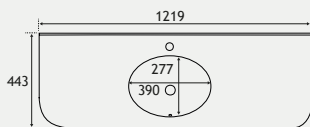

120 CM UNIT BASIN

120cm Basin

Hardwick Traditional Basins

Description	Colour	Code	£ Ex VAT	£ Inc VAT
Hardwick Traditional 120cm Basin	White Polymarble	36.0023	329.00	394.80
Hardwick Traditional 120cm Basin Quartz	White Quartz	36.4007	374.00	448.80