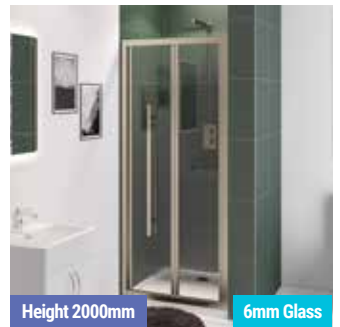

Height 2000mm 10mm Glass
Vanguard P496-497
 1000, 1100, 1200, 1400, 1600, 1700mm

Height 1850mm 6mm Glass
Volente In-line Sliding Door P434-435
 1300, 1400, 1500, 1700mm

Bi-Fold Doors

Height 1850mm 5mm Glass
Corniche 2000 - Chrome P492
 1000, 1100, 1200, 1300, 1400, 1500, 1600, 1700mm

Height 1850mm 5mm Glass
Corniche 2000 - Brushed Brass P494
 1000, 1100, 1200, 1300, 1400, 1500, 1600, 1700mm

Height 1850mm 5mm Glass
Corniche 2000 - Matt Black P495
 1000, 1100, 1200, 1300, 1400, 1500, 1600, 1700mm