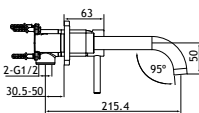

98.2008

* Plain handle included. Alternative handle options compatible with this product are available at the bottom of pages 948-949.

98.2007 - 98.2008 -
98.2009

MP

NEW