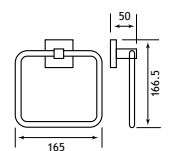

RIMINI SOLID BRASS ACCESSORIES

Can be freestanding or wall mounted

Each rail moves independently

52.114