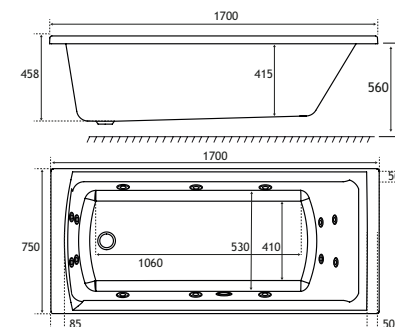

1700 x 750 SE 14 Jet

1700 x 750 x 440mm

268 Litres

DESCRIPTION	CODE	£ EX VAT	£ INC VAT
1700 x 750 Rockall 14 Jet Whirlpool - Beauforté	42.2012	1966.00	2359.20
PANELS			
1700 x 560 Front Panel - 5mm	42.5013	114.00	136.80
750 x 560 End Panel - 5mm	42.5023	69.00	82.80
1700 x 560 Front Panel - Beauforté	42.6013	192.00	230.40
750 x 560 End Panel - Beauforté	42.6023	114.00	136.80
1810 x 810 L Shape Flat Panel - Beauforté	42.6035	367.00	440.40
1700 Adjustable Front Panel - Beauforté	42.6033	277.00	332.40