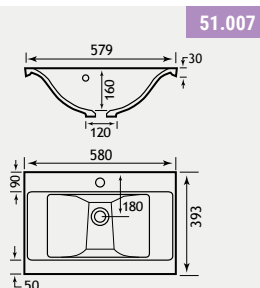

Status 58 Cast Top

Description	Code	£ Ex VAT	£ Inc VAT
Status 580 cast top*	51.024	241.00	289.20

51.007

Oslo 58 Cast Top

Description	Code	£ Ex VAT	£ Inc VAT
Oslo 58 cast top*	51.007	211.00	253.20

*7.0015 trap and unslotted basin waste recommended for installation.

FEATURES - CAST MARBLE TOPS

- Made of 75% natural marble stone
- Repairable if chipped
- Seamless surface, easy to maintain