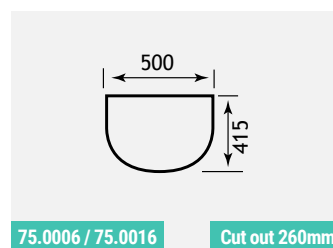

BTW PAN EXTRAS

Description	Code	£ Ex VAT	£ Inc VAT
Vantage plain hidden cistern CP push button	17.001	180.00	216.00
Vantage Hidden Cistern with Jacket	17.3029	207.00	248.40
Eastbrook jacket hidden cistern - bottom inlet	53.001	112.00	134.40
Flexible WC Connector for BTW Pans*	2.009	40.00	48.00

*Pan connector 2.009 is recommended for use with our BTW pans.

OSLO SEMI-RECESSED FURNITURE

Description	Code	£ Ex VAT	£ Inc VAT
Oslo 60cm WC Unit	1.052	326.00	391.20
Oslo 60cm Basin Unit	1.053	295.00	354.00
Laminate Tops Gloss 1500 x 310 mm	28.007	84.00	100.80
Bonito 60cm plinth	1.037	22.00	26.40