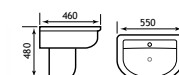

26.0062/26.0065