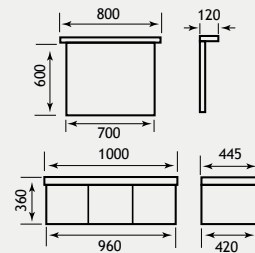

*Mirror must be fitted with a cornice.

FEATURES

- Soft close system on drawers

FEATURES - CORNICE

- Separate shaver socket

83.0020

1.419/1.522/1.219

1.716