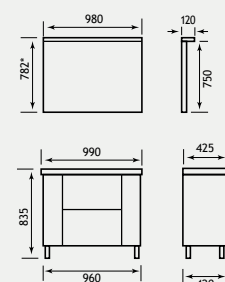

For wall mirrors and cabinets see pages 326-351

(Option 1) 1.275/1.276

*NB Mirror and cornice height does not include plastic shroud