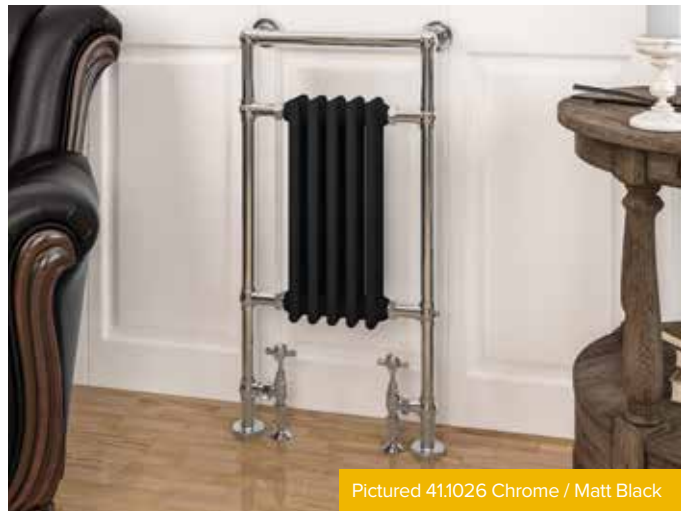

Radiator valves sold separately

Traditional Range

AVON

For element types see pages 828-840.

Pictured 41.1006 Chrome / Gloss White

Pictured 41.1028 Chrome / Matt Anthracite

Pictured 41.1026 Chrome / Matt Black