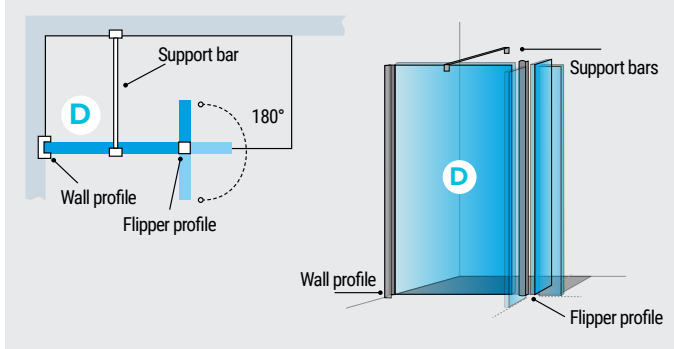

Panel D

Comes with 1 wall profile, support bar and a 300mm flipper.