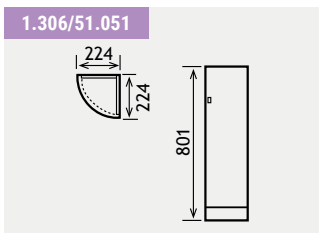

Oslo Cabinets

Description	Code	£ Ex VAT	£ Inc VAT
Oslo Curved Long top Plain LH	51.043	154.00	184.80
Oslo Curved Long top Plain RH	51.044	154.00	184.80
Oslo 30cm base cupboard, 1 door	1.293	169.00	202.80
Oslo 30cm tall cupboard, 2 door	1.294	404.00	484.80
Oslo curved end unit LH	1.306	285.00	342.00
Oslo curved end unit RH	1.307	285.00	342.00
Oslo Combi 580 door base unit	1.300	313.00	375.60

Oslo WC Unit

Description	Code	£ Ex VAT	£ Inc VAT
Oslo WC unit only†	1.287	326.00	391.20
Oslo WC unit plinth	1.288	18.00	21.60
Plain infill panel 30 x 81cm	1.042	88.00	105.60

Oslo WC unit spares

Description	Code	£ Ex VAT	£ Inc VAT
Upper panel for 1.287 Oslo WC unit	1.99070	82.00	98.40
Lower panel Oslo 50cm tall cistern unit	1.99046	74.00	88.80

Plain Tops

Description	Code	£ Ex VAT	£ Inc VAT
Oslo curved end top LH	51.049	256.00	307.20
Oslo curved end top RH	51.050	256.00	307.20
Oslo single quad top	51.051	92.00	110.40
Oslo 580 Combi basin top	51.047	182.00	218.40
Oslo Slab top 794	51.048	267.00	320.40
MDF WC Diamante 50cm top†	1.075	63.00	75.60
Oslo curved end unit LH	1.306	285.00	342.00
Oslo curved end unit RH	1.307	285.00	342.00

†Required 1.075 top and 1.288 plinth. *Due to depth of the waste area, the trap for external overflow kit & a flip top basin waste (unslotted) are recommended for installation.

Extras

Description	Code	£ Ex VAT	£ Inc VAT
Trap for external overflow kit	7.0015	24.00	28.80
Flip Top Basin Waste - Unslotted	25.0005	19.00	22.80