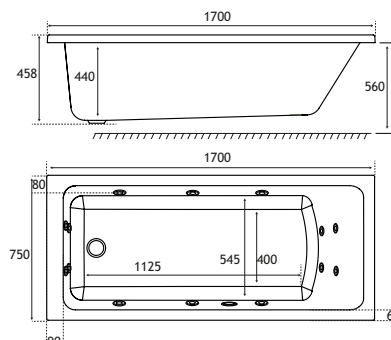

WHIRLPOOL

HEAD REST

440 DEPTH

ULTRA STRONG

Warranty On All Systems

Stocked Whirlpools

PORTLAND Double Ended, 6 Jet Whirlpool

1700 x 750 DE 6 Jet