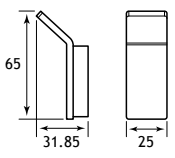

Vercelli

Vercelli Accessories				
Description	Dimensions width x projection	Code	£ Ex VAT	£ Inc VAT
Vercelli Toilet Roll Holder	128 x 83	52.301	33.00	39.60
Vercelli Toilet Roll Holder with Leather shelf	158 x 98	52.302	104.00	124.80
Vercelli Robe Hook	25 x 39	52.303	16.00	19.20
Vercelli Robe Hook Chrome	25 x 32	52.304	15.00	18.00
Vercelli Double Robe hook	83 x 32	52.305	20.00	24.00
Vercelli Tumbler Holder	75 x 95	52.306	37.00	44.40
Vercelli Soap Dish Holder	104 x 110	52.307	37.00	44.40
Vercelli Soap Dispenser	75 x 95	52.308	57.00	68.40
Vercelli Toilet Brush Holder	75 x 95	52.309	53.00	63.60
Vercelli Towel Ring	200 x 83	52.311	41.00	49.20
Vercelli Glass Shelf	600 x 119	52.312	102.00	122.40
Vercelli Towel Rack with bar	600 x 210	52.315	239.00	286.80

Width & projection measurements all in millimetres.

FEATURES

- Modern, minimalist design
- Made of solid brass
- Bright chrome finish
- Meticulously polished to produce mirror-like finish

52.304