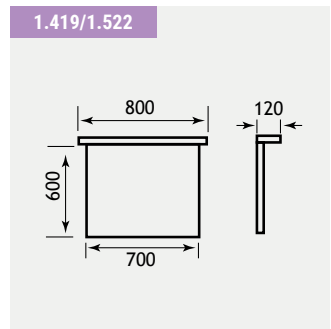

Oslo 100 - Drawer Unit Range

The two drawer Oslo Unit is both stylish and practical. The drawers glide open giving full access to all contents in one smooth action. Also compatible with the Oslo 100 is the Sorrento mirror and cornice as shown left. For wall mirrors and cabinets see pages 334-359. The internal design of these drawers may change during the lifetime of this brochure.

Oslo 100 Base and Double Bowl Cast Top			
Description	Code	£ Ex VAT	£ Inc VAT
Oslo 1000mm drawer base unit for double bowl	1.091	666.00	799.20
Oslo 100 double cast top*	51.010	340.00	408.00
Sorrento 70cm mirror	1.419	170.00	204.00
Sorrento 80cm LED cornice	1.522	264.00	316.80
Sorrento 800mm 'Wave' action infra red LED cornice	1.219	336.00	403.20
Plain Mirror 555 x 1000	40.0020	96.00	115.20

Oslo WC Unit			
Description	Code	£ Ex VAT	£ Inc VAT
Oslo WC unit only	1.287	326.00	391.20
Oslo WC unit lid	1.075	63.00	75.60
Oslo WC unit plinth	1.288	18.00	21.60

Extras			
Description	Code	£ Ex VAT	£ Inc VAT
Trap for external overflow kit	7.0015	24.00	28.80
Flip Top Basin Waste - Unslotted	25.0005	19.00	22.80

*2 x 7.0015 and 2 x wastes required for item 51.010 double bowl.

1. **FEATURES - CAST MARBLE TOPS**
2. Made of 75% natural marble stone
   - Repairable if chipped
   - Seamless surface, easy to maintain