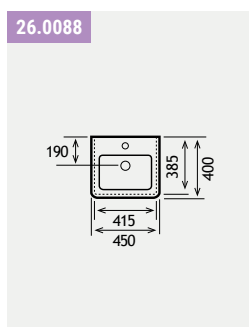

Sorrento Wall Hung

SORRENTO 45 WALL HUNG UNIT

A modern design of a traditional concept with soft close hinges and solid ceramic top.

FEATURES

- Soft close system on drawer
- Separate shaver socket

All Sorrento cornices include separate shaver sockets and chrome spots.

Sorrento 45 Wall-Hung Unit

Description	Code	£ Ex VAT	£ Inc VAT
Sorrento 41cm wall hung unit	1.710	355.00	426.00
Sorrento 40cm mirror *	1.418	126.00	151.20
Sorrento 45cm LED cornice	1.520	197.00	236.40
Sorrento 45cm Ceramic top	26.0088	108.00	129.60

*Mirror must be fitted with a cornice.