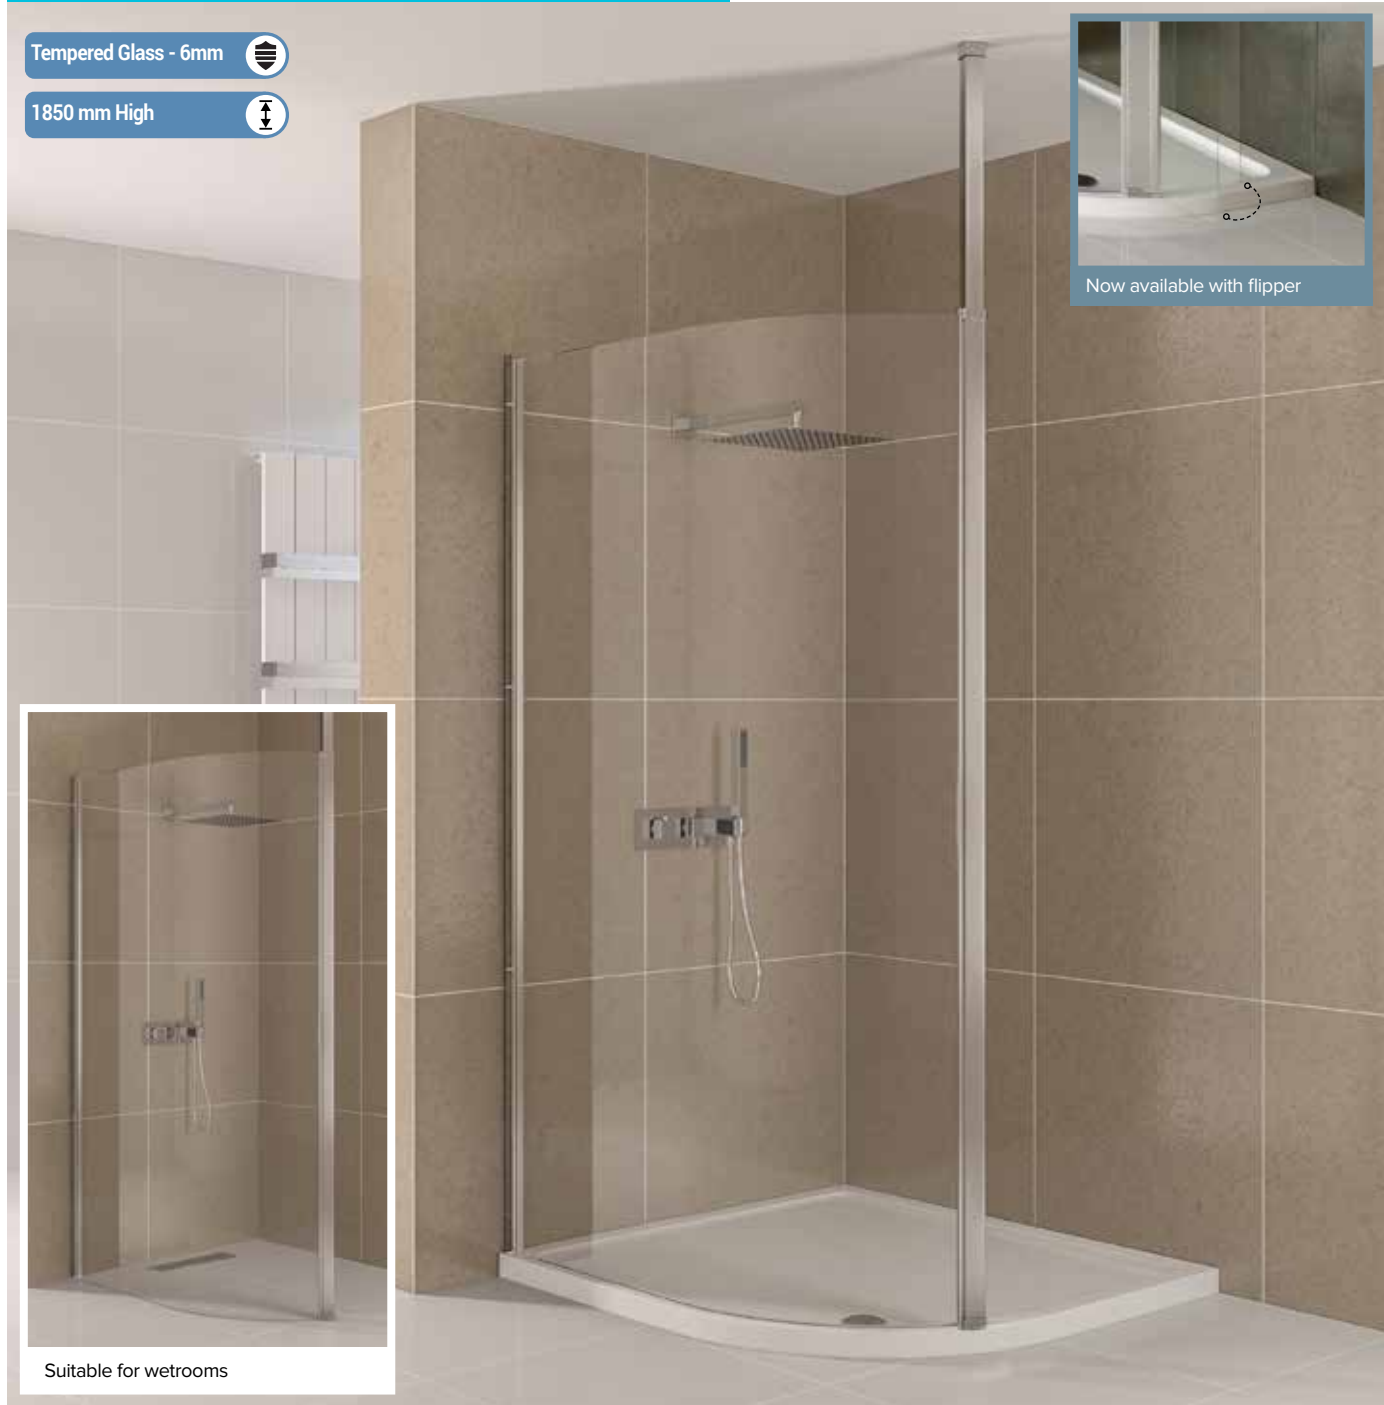

Hand hold detail

Valliant Walk-In

VALLIANT SQUARE POLE WALK-IN OFFSET

Tempered Glass - 6mm 

1850 mm High 

Now available with flipper

Suitable for wetrooms

PANELS