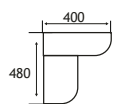

Croxley Range

The Croxley range features soft curves and clean vertical sides, perfect for any modern day bathroom. The range includes a comfort height and back to wall pan.

FEATURES

- Eco Vortex Technology
- Top fix seat
- Soft close seat lifts off for easy cleaning

CROXLEY PEDESTAL BASINS

Description	Code	£ Ex VAT	£ Inc VAT
Croxley / Osterley 450mm Basin 1TH	26.0275	68.00	81.60
Croxley / Osterley 500mm Basin 1TH	26.0274	87.00	104.40
Croxley / Osterley 550mm Basin 1TH	26.0273	91.00	109.20
Croxley / Osterley Semi Pedestal	26.0277	53.00	63.60
Croxley / Osterley Full Pedestal	26.0276	53.00	63.60

26.0274