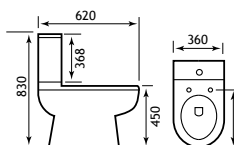

Description	Code	£ Ex VAT	£ Inc VAT
Dura Comfort Height CC Pan *	26.0046	195.00	234.00
NEW Dura Comfort Height CC Eco Vortex Pan	26.0200	187.00	224.40
Dura Comfort Height Rimless CC Pan**	26.0131	195.00	234.00
Dura Cistern inc fittings	26.0007	82.00	98.40
Dura Deluxe Soft Close Seat	26.0015	73.00	87.60
Dura Deluxe Seat	50.011	41.00	49.20
Jollytronic cistern fitting	7.0000	135.00	162.00

*Soil can be turned left or right at the back of the pan