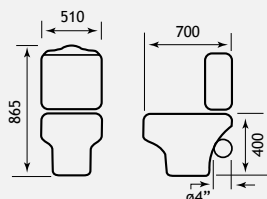

TAMARIND CLOSE COUPLED WC

26.0016/26.0017