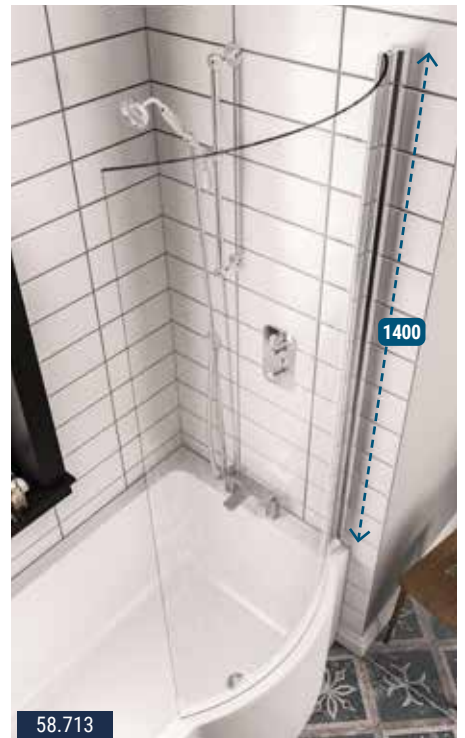

FEATURES

- 6mm P Shape clear glass
- Concealed profile
- Zinc-alloy pivot hinges

69.0140

69.0139

58.713

C SHAPE SCREENS FOR P SHAPED BATHS

| Description | Colour | Code | £ Ex VAT | £ Inc VAT |
|-----------------------------------------------|--------|---------|----------|---------------|
| C Shape Shower Screen 6mm, with easy clean | Chrome | 69.0140 | 229.00 | 274.80 |
| C Shape Shower Screen 5mm, with easy clean | Chrome | 69.0139 | 154.00 | 184.80 |
| Shannon C Shape Shower Screen 6mm, easy clean | Chrome | 58.713 | 226.00 | 271.20 |