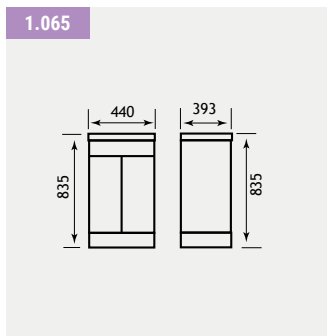

Oslo 44 - Door/Drawer Unit Range

The Oslo 44 Unit is both stylish and practical. Soft close systems on doors giving full access to all contents in one smooth action.

The Oslo 44 Unit is both stylish and practical. Soft close systems on drawers giving full access to all contents in one smooth action.

Oslo 44 White Two Door Unit			
Description	Code	£ Ex VAT	£ Inc VAT
Oslo 44cm door base unit	1.065	290.00	348.00
Contempo handle 128mm (each)	3076	20.00	24.00
Status 440 cast top*	51.023	216.00	259.20
Oslo 30cm tall cupboard, 2 door	1.294	404.00	484.80

Oslo 44 White Two Drawer Unit			
Description	Code	£ Ex VAT	£ Inc VAT
Oslo 44cm drawer base unit	1.067	542.00	650.40
Contempo handle 128mm (each)	3076	20.00	24.00
Status 440 cast top	51.023	216.00	259.20
Oslo 30cm tall cupboard, 2 door	1.294	404.00	484.80

Oslo 44 WC			
Description	Code	£ Ex VAT	£ Inc VAT
Oslo WC unit only	1.287	326.00	391.20
Oslo WC unit lid	1.075	63.00	75.60
Oslo WC unit plinth	1.288	18.00	21.60

Extras			
Description	Code	£ Ex VAT	£ Inc VAT
Trap for external overflow kit	7.0015	24.00	28.80
Flip Top Basin Waste - Unslotted	25.0005	19.00	22.80

FEATURES UNIT

- Soft close system on doors

FEATURES UNIT

- Soft close system on drawers