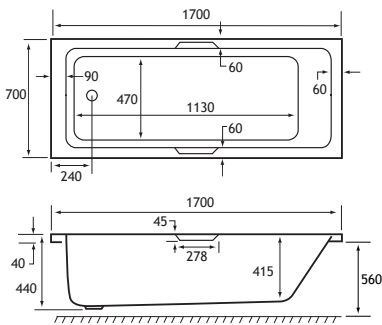

Portland SINGLE ENDED, TWIN GRIP

1700 x 700 SE TG Grips Sold Separately NEW MATT WHITE