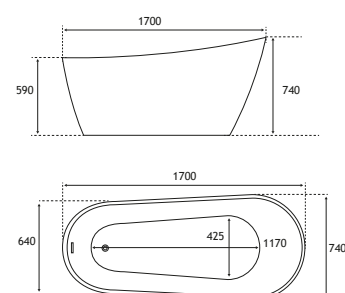

1700 x 640 FS

1700 x 640 x 740mm

230 Litres

DESCRIPTION	CODE	£ EX VAT	£ INC VAT
1700 x 640 Wickham Freestanding Bath - Gloss White	33.0010	1018.00	1221.60

About: Model comes with bath waste & overflow.

590 DEPTH

HEAD REST

BEAUFORT