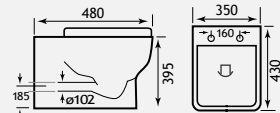

BIJOU

Soft Close Seat

Rimless Tech

Description	Code	£ Ex VAT	£ Inc VAT
Bijou BTW Pan White	26.0073	207.00	248.40
Bijou Rimless BTW Pan White	26.0084	207.00	248.40
Bijou/Collindale Soft close seat White	26.0070	82.00	98.40
Flexible Connector for BTW Pans	2.009	40.00	48.00