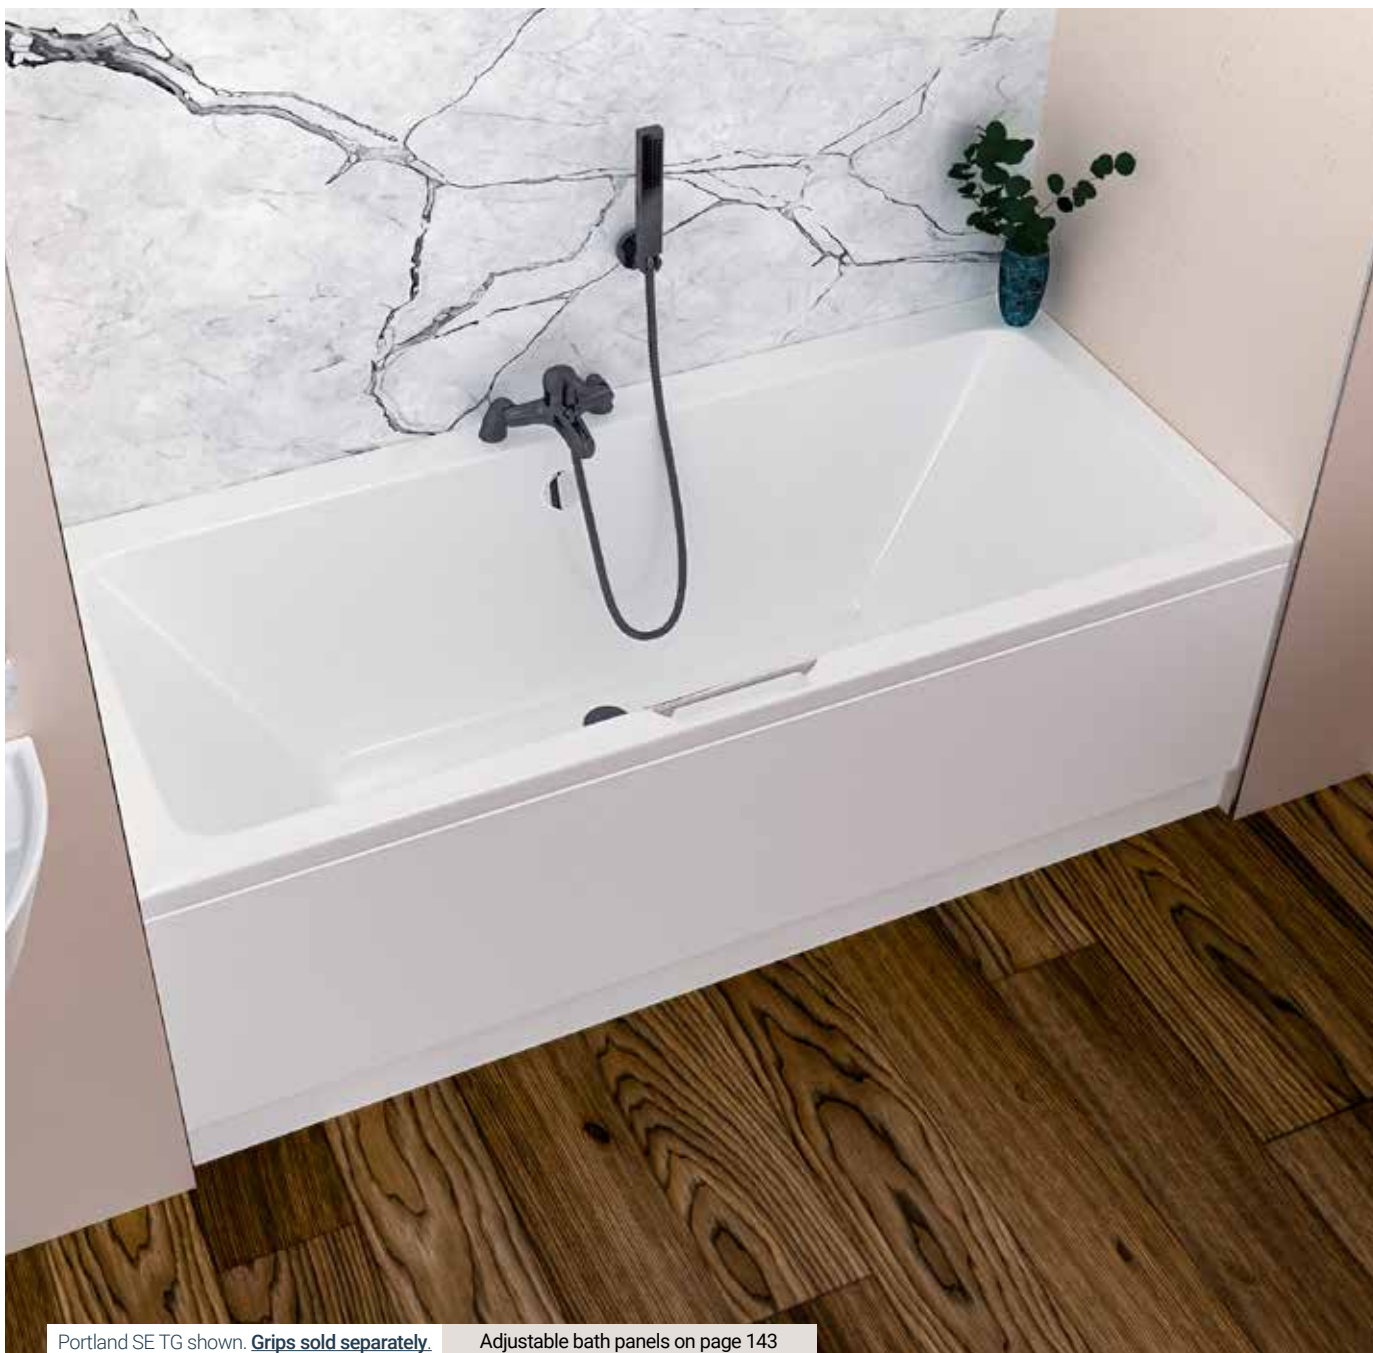

Portland SE TG shown. [Grips sold separately.](#) Adjustable bath panels on page 143