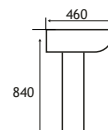

Osterley Range

OSTERLEY

NEW

Eco Vortex
Flush
Video Demo

NEW

Soft Close Seat

Eco Vortex Flush

The Osterley range features soft curves and clean vertical sides, perfect for any modern day bathroom. The range includes a comfort height and back to wall pan.

FEATURES

- Eco Vertex Technology
- Soft close seat lifts off for easy cleaning

OSTERLEY PEDESTAL BASINS

NEW

Description	Code	£ Ex VAT	£ Inc VAT
Osterley 450mm Basin 1TH	26.0275	68.00	81.60
Osterley 500mm Basin 1TH	26.0274	87.00	104.40
Osterley 550mm Basin 1TH	26.0273	91.00	109.20
Osterley Semi Pedestal	26.0277	53.00	63.60
Osterley Full Pedestal	26.0276	53.00	63.60

26.0275

26.0274

26.0273

26.0273/26.0276