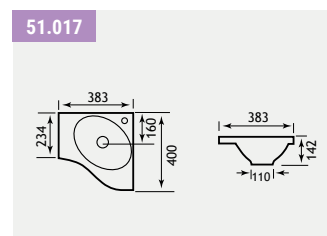

Oslo Cabinets

Description	Code	£ Ex VAT	£ Inc VAT
Oslo Curved Long top Plain LH	51.043	154.00	184.80
Oslo Curved Long top Plain RH	51.044	154.00	184.80
Oslo 30cm base cupboard, 1 door	1.293	169.00	202.80
Oslo 30cm tall cupboard, 2 door	1.294	404.00	484.80
Oslo curved end unit LH	1.306	285.00	342.00
Oslo curved end unit RH	1.307	285.00	342.00
Oslo Combi 580 door base unit	1.300	313.00	375.60

Oslo WC Unit

Description	Code	£ Ex VAT	£ Inc VAT
Oslo WC unit only†	1.287	326.00	391.20
Oslo WC unit plinth	1.288	18.00	21.60
Plain infill panel 30 x 81cm	1.042	88.00	105.60

Oslo WC unit spares

Description	Code	£ Ex VAT	£ Inc VAT
Upper panel for 1.287 Oslo WC unit	1.99070	82.00	98.40
Lower panel Oslo 50cm tall cistern unit	1.99046	74.00	88.80

Plain Tops

Description	Code	£ Ex VAT	£ Inc VAT
Oslo curved end top LH	51.049	256.00	307.20
Oslo curved end top RH	51.050	256.00	307.20
Oslo single quad top	51.051	92.00	110.40
Oslo 580 Combi basin top	51.047	182.00	218.40
Oslo Slab top 794	51.048	267.00	320.40
MDF WC Diamante 50cm top†	1.075	63.00	75.60
Oslo curved end unit LH	1.306	285.00	342.00
Oslo curved end unit RH	1.307	285.00	342.00

†Required 1.075 top and 1.288 plinth. *Due to depth of the waste area, the trap for external overflow kit & a flip top basin waste (unslotted) are recommended for installation.

Extras

Description	Code	£ Ex VAT	£ Inc VAT
Trap for external overflow kit	7.0015	24.00	28.80
Flip Top Basin Waste - Unslotted	25.0005	19.00	22.80