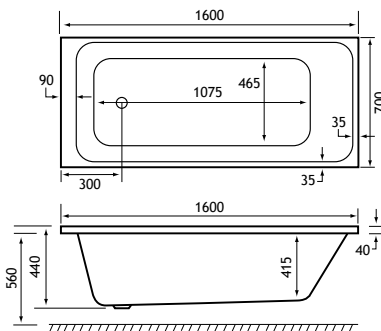

1600 x 700 SE

1600 x 700 x 440mm

230 Litres

DESCRIPTION	CODE	£ EX VAT	£ INC VAT
1600 x 700 Malin - 5mm	42.0064	307.00	368.40
1600 x 700 Malin - Beauforté	42.1064	556.00	667.20
PANELS			
1600 x 560 Front Panel	42.5016	114.00	136.80
700 x 560 End Panel	42.5024	69.00	82.80
1600 x 560 Front Panel - Beauforté	42.6016	192.00	230.40
700 x 560 End Panel - Beauforté	42.6024	114.00	136.80
1810 x 810 L Shape Flat Panel - Beauforté	42.6035	367.00	440.40

- SHOWER
- HEAD REST
- 440 DEPTH
- ULTRA STRONG

NEW