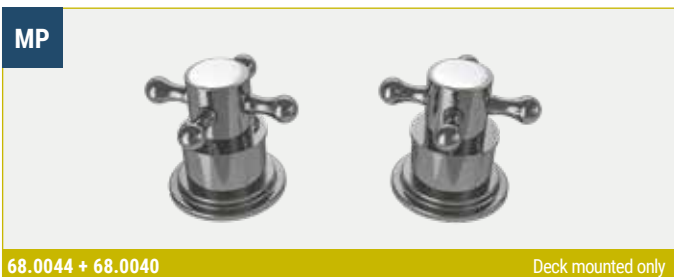

Side Valves & Bath Fillers

Side Valves - Deck Mounted Only

Description	Code	£ Ex VAT	£ Inc VAT
Valves with Braided Hoses	68.0040	124.00	148.80
Round Side Valve Handle**	68.0041	70.00	84.00
Square Side Valve Handle**	68.0042	90.00	108.00
Round Lever Side Valve Handle**	68.0043	68.00	81.60
Traditional Cross Handle Side Valve Handle**	68.0044	70.00	84.00
Traditional Lever Handle Side Valve Handle**	68.0045	81.00	97.20

** Must be fitted with 68.0040.

†To be fitted with 68.0041, 68.0042, 68.0043, 68.0044, 68.0045 only.

Ceramic disc technology.