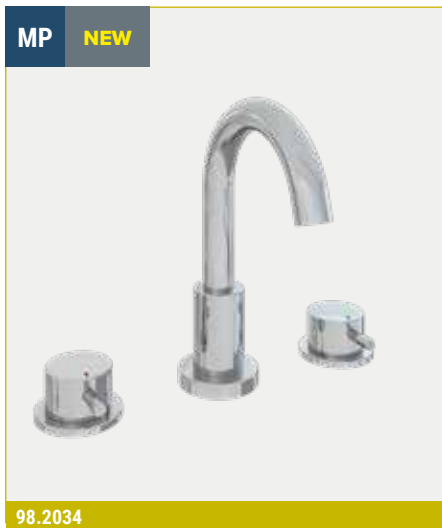

98.2034

MP **NEW**