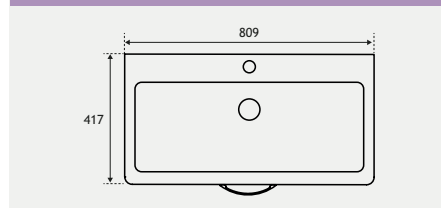

80 CM UNIT BASIN

Cavone 50cm Basin				
Description	Colour	Code	£ Ex VAT	£ Inc VAT
50cm Cavone Basin	White	36.0031	147.00	176.40

Cavone 60cm Basin				
Description	Colour	Code	£ Ex VAT	£ Inc VAT
60cm Cavone Basin	White	36.0036	160.00	192.00

Cavone 80cm Basin				
Description	Colour	Code	£ Ex VAT	£ Inc VAT
80cm Cavone Basin	White	36.0041	192.00	230.40

NEW EXTRAS

36.9217

36.0071

NEW! Cavone Cabinet Extras

Description	Colour	Code	£ Ex VAT	£ Inc VAT
Cavone Handle (Each)	Brushed Brass	36.9217	10.00	12.00
Cavone Handle (Each)	Smooth Black	36.0071	6.00	7.20

36.9212

36.9211

NEW! Cavone Cabinet Extras

Description	Colour	Code	£ Ex VAT	£ Inc VAT
Rectangular Overflow	Brushed Brass	36.9212	10.00	12.00
Rectangular Overflow	Smooth Black	36.9211	5.00	6.00

NEW WEXTRAS