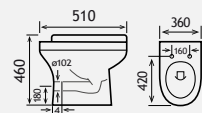

KENLEY COMFORT HEIGHT

Comfort Height

Soft Close Seat

Rimless Tech

Description	Code	£ Ex VAT	£ Inc VAT
Kenley Comfort Height BTW Pan	26.0175	201.00	241.20
Kenley Comfort Height BTW Rimless Pan	26.0176	212.00	254.40
Kenley Soft Close Seat	26.0170	73.00	87.60