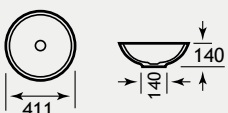

51.030 - Natura

For other sit-on basins see page 192

51.032 - Rondo

51.030 - Natura

1.716

Sorrento Wall Hung

SORRENTO 45 WALL HUNG UNIT

A modern design of a traditional concept with soft close hinges and solid ceramic top.