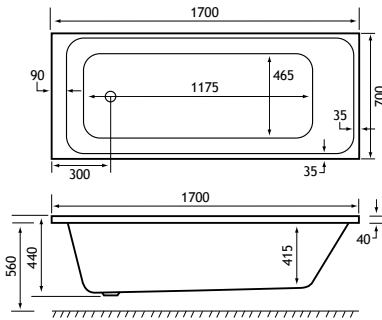

Malin SINGLE ENDED

1700 x 700 SE

NEW MATT WHITE

1700 x 700 x 440mm

238 Litres