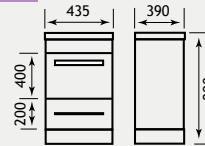

FEATURES - UNIT

- Soft close system on drawers
- Three drawers in total

1.767

Oslo 44 Internal Drawer Unit

Description	Code	£ Ex VAT	£ Inc VAT
Oslo 44 Unit with Internal Drawer	1.767	577.00	692.40