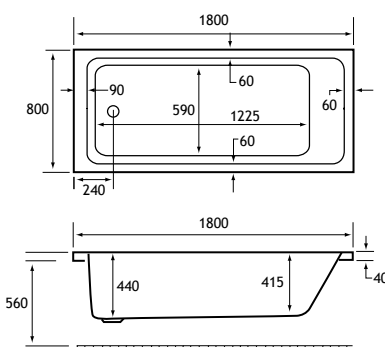

1800 x 800 SE

NEW MATT WHITE

1800 x 800 x 440mm

283 Litres

DESCRIPTION	CODE	£ EX VAT	£ INC VAT
1800 x 800 SE Portland - 5mm	42.0011	418.00	501.60
1800 x 800 SE Portland - Beauforté	42.1011	718.00	861.60
1800 x 800 SE Portland Matt White - 5mm	42.0502	615.00	738.00

PANELS

1800 x 560 Front Panel	42.5012	127.00	152.40
800x560 End Panel	42.5022	69.00	82.80
1800 x 560 Front Panel - Beauforté	42.6012	203.00	243.60
800 x 560 End Panel - Beauforté	42.6022	124.00	148.80
1800 Adjustable Front Panel - Beauforté	42.6032	288.00	345.60
1810 x 810 L Shape Flat Panel - Beauforté	42.6035	367.00	440.40

- SHOWER
- HEAD REST
- 440 DEPTH
- ULTRA STRONG

New Matt White bath available November 2023