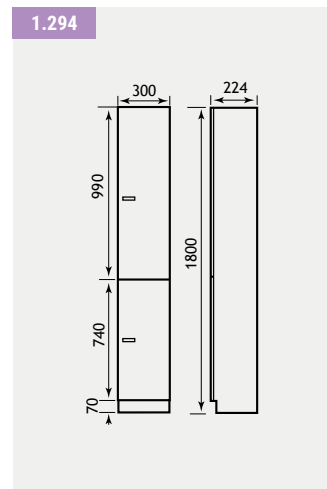

Oslo Cabinets

Description	Code	£ Ex VAT	£ Inc VAT
Oslo Curved Long top Plain LH	51.043	154.00	184.80
Oslo Curved Long top Plain RH	51.044	154.00	184.80
Oslo 30cm base cupboard, 1 door	1.293	169.00	202.80
Oslo 30cm tall cupboard, 2 door	1.294	404.00	484.80
Oslo curved end unit LH	1.306	285.00	342.00
Oslo curved end unit RH	1.307	285.00	342.00
Oslo Combi 580 door base unit	1.300	313.00	375.60

Oslo WC Unit

Description	Code	£ Ex VAT	£ Inc VAT
Oslo WC unit only†	1.287	326.00	391.20
Oslo WC unit plinth	1.288	18.00	21.60
Plain infill panel 30 x 81cm	1.042	88.00	105.60

Oslo WC unit spares

Description	Code	£ Ex VAT	£ Inc VAT
Upper panel for 1.287 Oslo WC unit	1.99070	82.00	98.40
Lower panel Oslo 50cm tall cistern unit	1.99046	74.00	88.80

Plain Tops

Description	Code	£ Ex VAT	£ Inc VAT
Oslo curved end top LH	51.049	256.00	307.20
Oslo curved end top RH	51.050	256.00	307.20
Oslo single quad top	51.051	92.00	110.40
Oslo 580 Combi basin top	51.047	182.00	218.40
Oslo Slab top 794	51.048	267.00	320.40
MDF WC Diamante 50cm top†	1.075	63.00	75.60
Oslo curved end unit LH	1.306	285.00	342.00
Oslo curved end unit RH	1.307	285.00	342.00

†Required 1.075 top and 1.288 plinth. *Due to depth of the waste area, the trap for external overflow kit & a flip top basin waste (unslotted) are recommended for installation.

Extras

Description	Code	£ Ex VAT	£ Inc VAT
Trap for external overflow kit	7.0015	24.00	28.80
Flip Top Basin Waste - Unslotted	25.0005	19.00	22.80