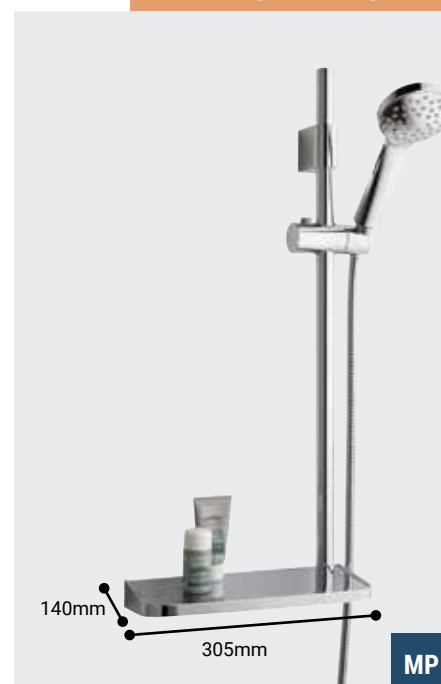

MP

Riser Kit With Rectangular Soap Dish

Description	Code	£ Ex VAT	£ Inc VAT
Riser Kit with Rectangular Soap Dish Chrome	102.002	80.00	96.00

Pressure MP (0.5 bar minimum)

- Height 700mm
- Stainless steel sliding bar
- Includes single function handset and stainless steel shower hose
- Chrome finish