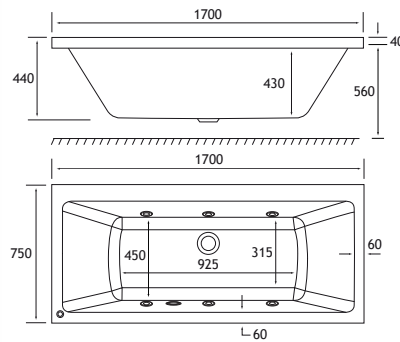

1700 x 750 DE 6 Jet

DESCRIPTION	CODE	£ EX VAT	£ INC VAT
1700 x 750 x 440mm			231 Litres
1700 x 750 Portland DE 6 Jet Whirlpool - Beauforté	42.2004	1578.00	1893.60
PANELS			
1700 x 560 Front Panel	42.5013	114.00	136.80
750 x 560 End Panel	42.5023	69.00	82.80
1700 x 560 Front Panel - Beauforté	42.6013	192.00	230.40
750 x 560 End Panel - Beauforté	42.6023	114.00	136.80
1810 x 810 L Shape Flat Panel - Beauforté	42.6035	367.00	440.40
1700 Adjustable Front Panel - Beauforté	42.6033	277.00	332.40