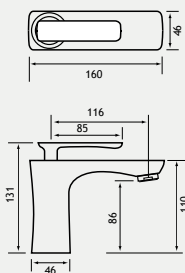

Description	Code	£ Ex VAT	£ Inc VAT
Helston Basin Mono (inc waste) Chrome	93.0010	115.00	138.00