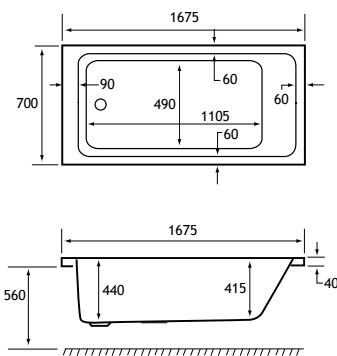

1675 x 700 SE

1675 x 700 x 440mm

226 Litres

DESCRIPTION	CODE	£ EX VAT	£ INC VAT
1675 x 700 SE Portland - 5mm	42.0252	284.00	340.80
1675 x 700 SE Portland - Beauforté	42.1252	521.00	625.20
PANELS			
1675 x 560 Front Panel	42.5014	114.00	136.80
700 x 560 End Panel	42.5024	69.00	82.80
1675 x 560 Front Panel - Beauforté	42.6014	192.00	230.40
700 x 560 End Panel - Beauforté	42.6024	114.00	136.80
1810 x 810 L Shape Flat Panel - Beauforté	42.6035	367.00	440.40

- SHOWER
- HEAD REST
- 440 DEPTH
- ULTRA STRONG