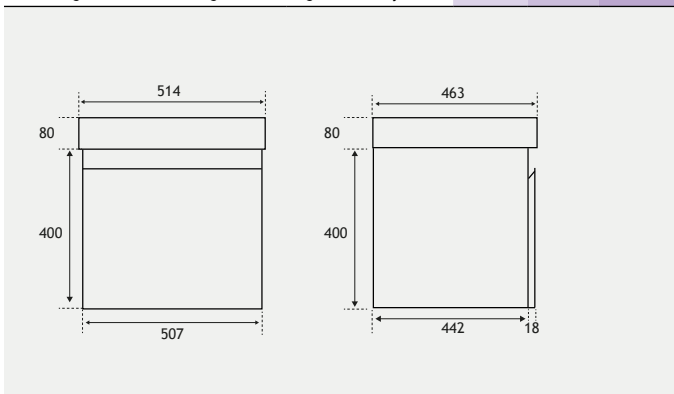

Gravina 50cm Single Drawer Wall Hung Unit				
Description	Colour	Code	£ Ex VAT	£ Inc VAT
50cm Single Drawer Wall Hung Unit	White Gloss	36.0057	292.00	350.40
50cm Single Drawer Wall Hung Unit	High Gloss Grey	36.0058	292.00	350.40

Gravina 60cm Single Drawer Wall Hung Unit				
Description	Colour	Code	£ Ex VAT	£ Inc VAT
60cm Single Drawer Wall Hung Unit	White Gloss	36.0060	321.00	385.20
60cm Single Drawer Wall Hung Unit	High Gloss Grey	36.0061	321.00	385.20