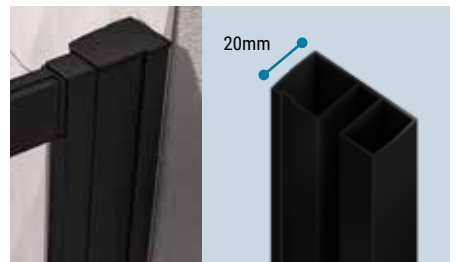

EXTRAS

Extension Profile - Matt Black

Size	Code	£ Ex VAT	£ Inc VAT
Vantage 2000 6mm	49.1095	29.00	34.80
Extension Profile Matt Black			

Works with both sides of the door to wall, or side panel to wall.