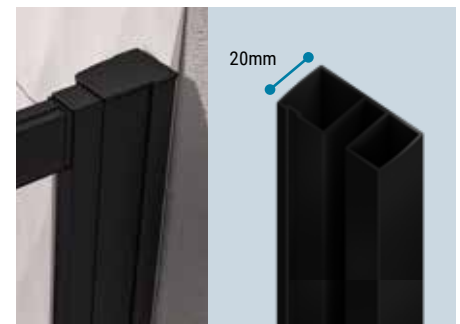

DOORS

Vantage 2000 Quadrant - Matt Black

Size	Adjustment	Door Opening	Colour	Code	£ Ex VAT	£ Inc VAT
800mm	760-780 x 760-780	425mm	Matt Black	49.0056	535.00	642.00
900mm	860-880 x 860-880	479mm	Matt Black	49.0058	567.00	680.40
1000mm	960-980 x 960-980	479mm	Matt Black	49.0060	613.00	735.60

EXTRAS

Extension Profile - Matt Black

Size	Code	£ Ex VAT	£ Inc VAT
Vantage 2000 6mm	49.1095	29.00	34.80
Extension Profile Matt Black			

Works with both sides of the door to wall, or side panel to wall.