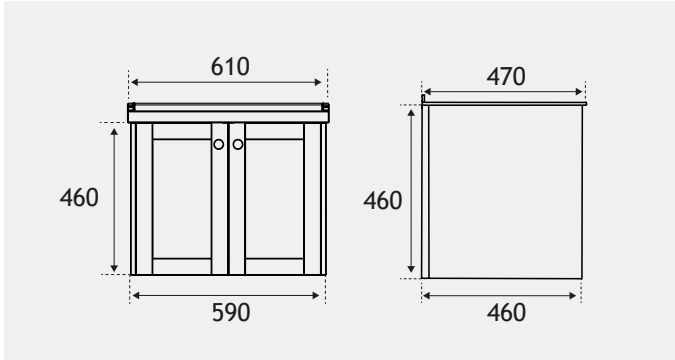

50 CM UNIT BASIN

60 CM UNIT BASIN

NEW! Hardwick 50cm Square Unit Basin

Description	Colour	Code	£ Ex VAT	£ Inc VAT
Hardwick Square 50cm Basin Quartz	White Quartz	36.2033	182.00	218.40
Hardwick Square 50cm Basin	White Polymarble	36.2032	152.00	182.40

NEW! Hardwick 60cm Square Unit Basin

Description	Colour	Code	£ Ex VAT	£ Inc VAT
Hardwick Square 60cm Basin Quartz	White Quartz	36.2037	192.00	230.40
Hardwick Square 60cm Basin	White Polymarble	36.2036	162.00	194.40
Hardwick Square 60cm Basin	White Ceramic	37.2038	162.00	194.40