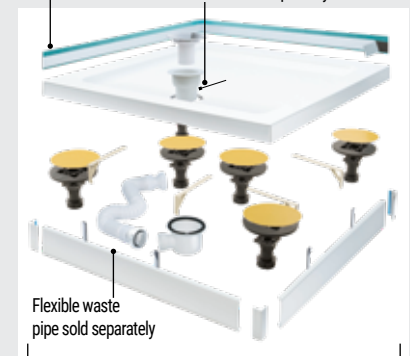

Volente Trays

VOLENTE QUADRANT SHOWER TRAYS

Shown below with legs and panel pack, seal strip, flexible waste pipe and waste, which are all sold separately.

Flexible seal strip sold separately

Waste sold separately