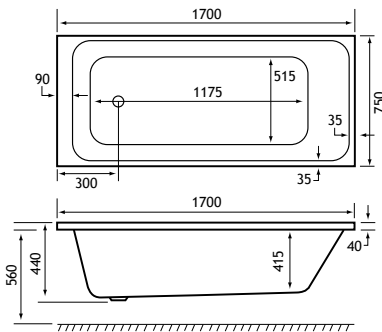

1700 x 750 SE

1700 x 750 x 440mm

270 Litres