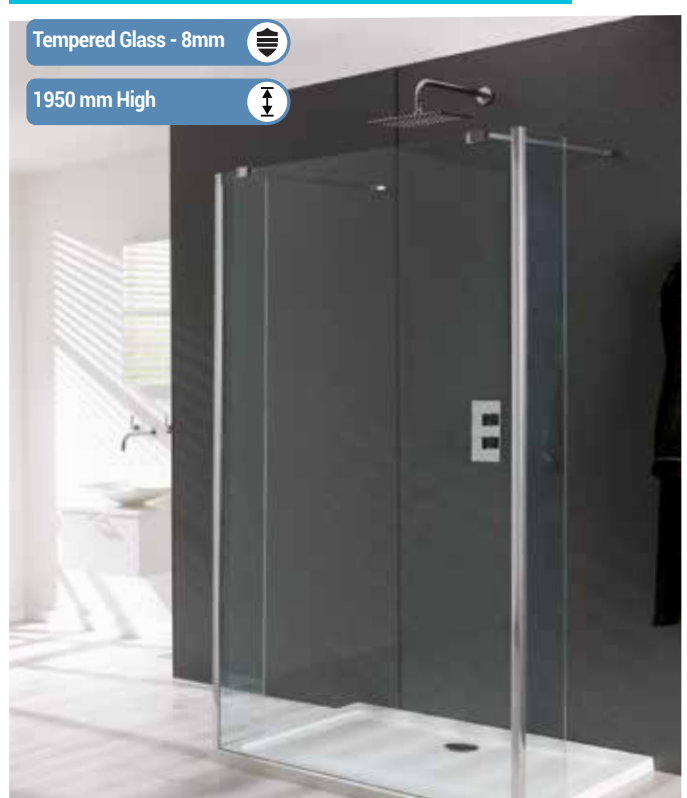

58.362 1200mm walk-in panel with two support bars (B), 2 x 58.363 250mm end panels (C)

VALLIANT - TYPE C

Tempered Glass - 8mm

1950 mm High