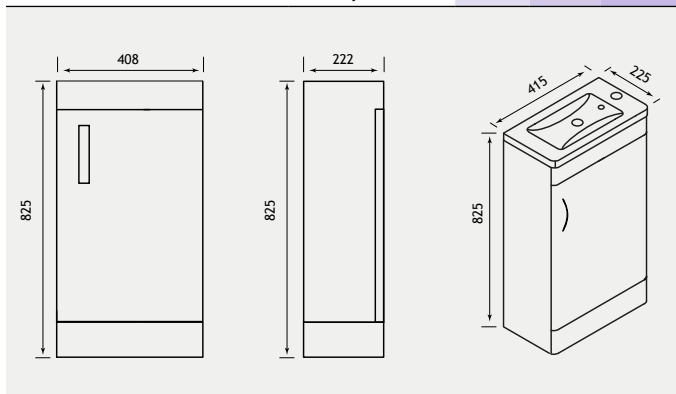

Cavone Cloakroom Unit Range

40 CM UNIT

Cavone 40cm Cloakroom Door Unit				
Description	Colour	Code	£ Ex VAT	£ Inc VAT
40cm Cloakroom Door Unit	White Gloss	36.0076	272.00	326.40
40cm Cloakroom Door Unit	Matt Grey	36.0074	272.00	326.40

50 CM UNIT

Cavone 50cm Cloakroom Door Unit				
Description	Colour	Code	£ Ex VAT	£ Inc VAT
50cm Cloakroom Door Unit	White Gloss	36.0081	305.00	366.00
50cm Cloakroom Door Unit	Matt Grey	36.0079	305.00	366.00

40 CM UNIT BASINS

Cavone 40cm Cloakroom Basins				
Description	Colour	Code	£ Ex VAT	£ Inc VAT
40cm Cloakroom Cavone Basin	White	36.0073	95.00	114.00

50 CM UNIT BASINS

Cavone 50cm Cloakroom Basins				
Description	Colour	Code	£ Ex VAT	£ Inc VAT
50cm Cloakroom Cavone Basin	White	36.0078	101.00	121.20

EXTRAS

36.0071

52.312

Cloakroom Cavone Extras

Description	Colour	Code	£ Ex VAT	£ Inc VAT
Cavone Handle (Each)	Smooth Black	36.0071	6.00	7.20
Vercelli Glass Shelf (600x119)	Chrome	52.312	102.00	122.40

EXTRAS

93.0019

93.0010

Cloakroom Cavone Extras

Description	Colour	Code	£ Ex VAT	£ Inc VAT
Helston Basin Mono (inc waste)	Smooth Black	93.0019	126.00	151.20
Helston Basin Mono (inc waste)	Chrome	93.0010	115.00	138.00