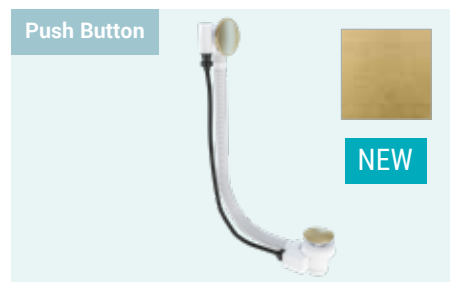

Brushed Brass Bath Push Button Waste & Overflow		
CODE	£ EX VAT	£ INC VAT
98.1013	32.00	38.40