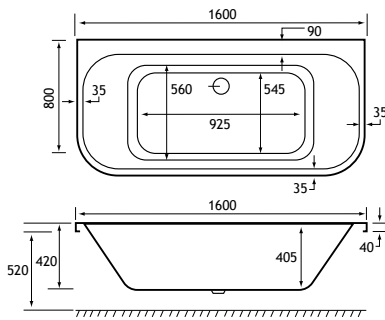

D-SHAPE BACK TO WALL Malin

NEW

1600 x 800 BTW