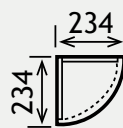

Oslo Corner Combi

Description	Code	£ Ex VAT	£ Inc VAT
Oslo Combi 580 door base unit	1.300	313.00	375.60
Oslo 580 Combi basin top*	51.047	182.00	218.40

*Due to depth of the waste area, the trap for external overflow kit & a flip top basin waste (unslotted) are recommended for installation.

Oslo Cabinets

Description	Code	£ Ex VAT	£ Inc VAT
Oslo Corner base unit LH	1.284	427.00	512.40
Oslo Corner base unit RH	1.285	427.00	512.40
Oslo 30cm base cupboard, 1 door	1.293	169.00	202.80
Oslo curved end unit LH	1.306	285.00	342.00
Oslo curved end unit RH	1.307	285.00	342.00

Oslo WC Unit

Description	Code	£ Ex VAT	£ Inc VAT
Oslo WC unit only	1.287	326.00	391.20
Oslo WC unit plinth	1.288	18.00	21.60
Plain infill panel 30 x 81cm	1.042	88.00	105.60

For hidden cisterns see pages 194-195.

Plain Tops

Description	Code	£ Ex VAT	£ Inc VAT
Oslo Curved Long top Plain LH	51.043	154.00	184.80
Oslo Curved Long top Plain RH	51.044	154.00	184.80
Oslo Curved Single top Plain LH	51.045	110.00	132.00
Oslo Curved Single top Plain RH	51.046	110.00	132.00
Oslo Slab top 794	51.048	267.00	320.40
Oslo single quad top	51.051	92.00	110.40

Extras

Description	Code	£ Ex VAT	£ Inc VAT
Trap for external overflow kit	7.0015	24.00	28.80
Flip Top Basin Waste - Unslotted	25.0005	19.00	22.80

FEATURES

- Soft close system on doors and drawers

FEATURES - CAST MARBLE TOPS

- Made of 75% natural marble stone
- Repairable if chipped
- Seamless surface, easy to maintain

51.051