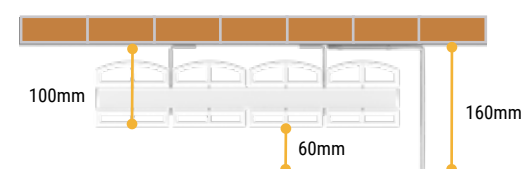

Towel Hanger - Chrome			
Size	Code	£ Ex VAT	£ Inc VAT
280mm	86.0238	82.00	98.40
375mm	86.0239	91.00	109.20
470mm	86.0240	105.00	126.00
565mm	86.0347	112.00	134.40