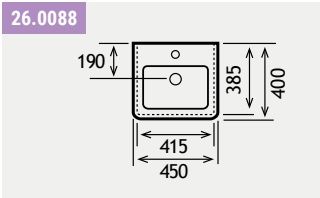

All Sorrento cornices include separate shaver sockets and chrome spots.