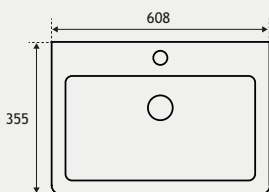

60 CM UNIT BASIN

NEW! Cavone II 60cm Ceramic Basin

Description	Colour	Code	£ Ex VAT	£ Inc VAT
60cm Cavone II Basin - Ceramic	White	37.1015	116.00	139.20