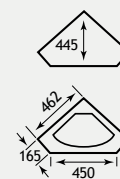

Corner unit base with ceramic top 1.257 & 26.0086