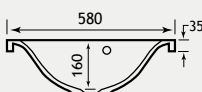

Oslo Combi Range

The Oslo Corner Combi collection is a clean, space efficient range that maximises storage. Choose from a selection of longer or shorter length set-ups to suit your taste and bathroom size.

Oslo Corner Combi

Description	Code	£ Ex VAT	£ Inc VAT
Oslo Combi 580 door base unit	1.300	313.00	375.60
Oslo 580 Combi basin top*	51.047	182.00	218.40

*Due to depth of the waste area, the trap for external overflow kit & a flip top basin waste (unslotted) are recommended for installation.

Oslo Cabinets

Description	Code	£ Ex VAT	£ Inc VAT
Oslo Corner base unit LH	1.284	427.00	512.40
Oslo Corner base unit RH	1.285	427.00	512.40
Oslo 30cm base cupboard, 1 door	1.293	169.00	202.80
Oslo curved end unit LH	1.306	285.00	342.00
Oslo curved end unit RH	1.307	285.00	342.00

Oslo WC Unit

Description	Code	£ Ex VAT	£ Inc VAT
Oslo WC unit only	1.287	326.00	391.20
Oslo WC unit plinth	1.288	18.00	21.60
Plain infill panel 30 x 81cm	1.042	88.00	105.60

For hidden cisterns see pages 194-195.

Plain Tops

Description	Code	£ Ex VAT	£ Inc VAT
Oslo Curved Long top Plain LH	51.043	154.00	184.80
Oslo Curved Long top Plain RH	51.044	154.00	184.80
Oslo Curved Single top Plain LH	51.045	110.00	132.00
Oslo Curved Single top Plain RH	51.046	110.00	132.00
Oslo Slab top 794	51.048	267.00	320.40
Oslo single quad top	51.051	92.00	110.40

Extras

Description	Code	£ Ex VAT	£ Inc VAT
Trap for external overflow kit	7.0015	24.00	28.80
Flip Top Basin Waste - Unslotted	25.0005	19.00	22.80

FEATURES

- Soft close system on doors and drawers

FEATURES - CAST MARBLE TOPS

- Made of 75% natural marble stone
- Repairable if chipped
- Seamless surface, easy to maintain

51.047

VARIANT - C