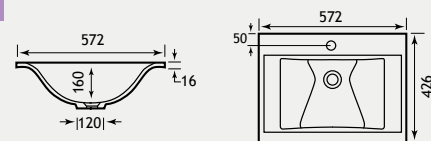

Faro 58 Range

FARO 58

A modern design of a traditional concept with soft close hinges on doors only, adjustable feet and stone resin cast top.

Faro 58 Base And Top

Description	Code	£ Ex VAT	£ Inc VAT
Sorrento/Faro 56cm base unit	1.512	443.00	531.60
Faro 58cm cast top *	51.011	242.00	290.40
Faro 58cm wave action LED cornice	1.272	289.00	346.80
Faro 58cm mirror †	1.271	167.00	200.40

† NB. mirror must be fitted with cornice. *Due to depth of the waste area, the trap for external overflow kit & a flip top basin waste (unslotted) are recommended for installation.

FEATURES

- Soft close system on doors and drawers
- Separate shaver socket
- Adjustable legs 120-130mm

FEATURES - Cast Marble Tops

- Made of 75% natural marble stone
- Repairable if chipped
- Seamless surface, easy to maintain

Extras

Description	Code	£ Ex VAT	£ Inc VAT
Trap for external overflow kit	7.0015	24.00	28.80
Flip Top Basin Waste - Unslotted	25.0005	19.00	22.80

51.011

For wall mirrors and cabinets see pages 326-351

1.272 / 1.271

*NB Mirror and cornice height does not include plastic shroud

1.512