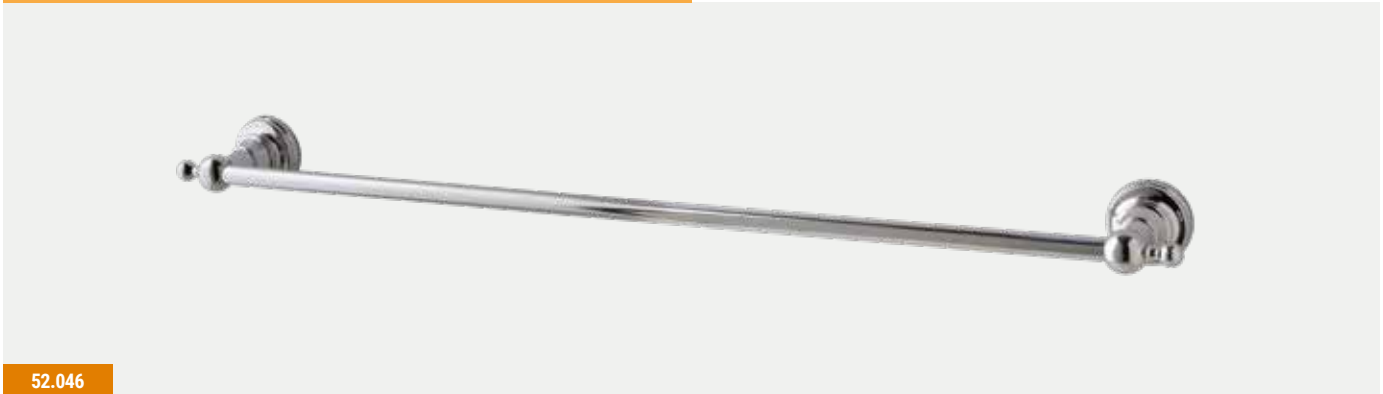

Rockingham

ROCKINGHAM SOLID BRASS ACCESSORIES

52.046