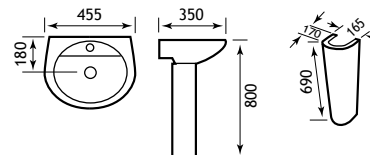

Cheverney Range

CHEVERNEY CLOAKROOM BASINS

Cheverney Cloakroom Basins - 350 x 250			
Description	Code	£ Ex VAT	£ Inc VAT
350 x 250 cloakroom basin 1TH RH	75.0008	59.00	70.80
350 x 250 cloakroom basin 2TH	75.0018	59.00	70.80

Cheverney Cloakroom Basins - 450 x 275			
Description	Code	£ Ex VAT	£ Inc VAT
450 x 275 cloakroom basin 1TH RH	75.0009	61.00	73.20
450 x 275 cloakroom basin 2TH	75.0019	61.00	73.20

Cheverney Cloakroom Basins - 510 x 240			
Description	Code	£ Ex VAT	£ Inc VAT
510x240 cloakroom Basin 2TH	27.0921	35.00	42.00

CHEVERNEY SEMI RECESSED BASIN

Cheverney Semi Recessed Basins			
Description	Code	£ Ex VAT	£ Inc VAT
Loire Semi-Recessed basin 1TH	75.0006	107.00	128.40

CHEVERNEY TYPE 55 BASIN

Cheverney Type 55 Basins (535)			
Description	Code	£ Ex VAT	£ Inc VAT
Loire 535 Basin 1TH	75.0003	59.00	70.80
Loire 535 Basin 2TH	75.0014	59.00	70.80
Loire Pedestal	75.0004	41.00	49.20
Semi Ped for 75.0003 & 75.0014	75.0025	39.00	46.80

CHEVERNEY CORNER BASIN

Cheverney Corner Basins Type 55 (400)			
Description	Code	£ Ex VAT	£ Inc VAT
Loire 400 Corner Basin 1TH	75.0007	82.00	98.40
Loire 400 Corner Basin 2TH	75.0017	82.00	98.40
Loire Pedestal	75.0004	41.00	49.20

Cheverney Corner Basins Type 55			
Description	Code	£ Ex VAT	£ Inc VAT
Type 55 Corner Basin 2TH	27.0941	44.00	52.80
Loire Pedestal	75.0004	41.00	49.20

Cheverney Basins Type 55 (450)

Description	Code	£ Ex VAT	£ Inc VAT
Loire 450 Basin 1TH	75.0005	59.00	70.80
Loire 450 Basin 2TH	75.0015	59.00	70.80
Loire Pedestal	75.0004	41.00	49.20