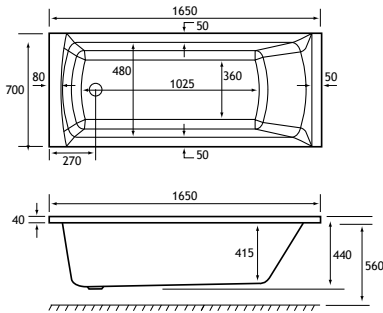

Rockall SINGLE ENDED

1650 x 700 SE

NEW MATT WHITE

New Matt White bath available November 2023

1650 x 700 x 440mm

229 Litres

DESCRIPTION	CODE	£ EX VAT	£ INC VAT
1650 x 700 Rockall - 5mm	42.0088	284.00	340.80
1650 x 700 Rockall - Beauforté	42.1088	521.00	625.20
1650 x 700 Rockall Matt White - 5mm	42.0511	422.00	506.40
PANELS			
1650 x 560 Front Panel	42.5015	114.00	136.80
700 x 560 End Panel	42.5024	69.00	82.80
1650 x 560 Front Panel - Beauforté	42.6015	192.00	230.40
700 x 560 End Panel - Beauforté	42.6024	114.00	136.80
1810 x 810 L Shape Flat Panel - Beauforté	42.6035	367.00	440.40

SHOWER

440 DEPTH

HEAD REST

ULTRA STRONG