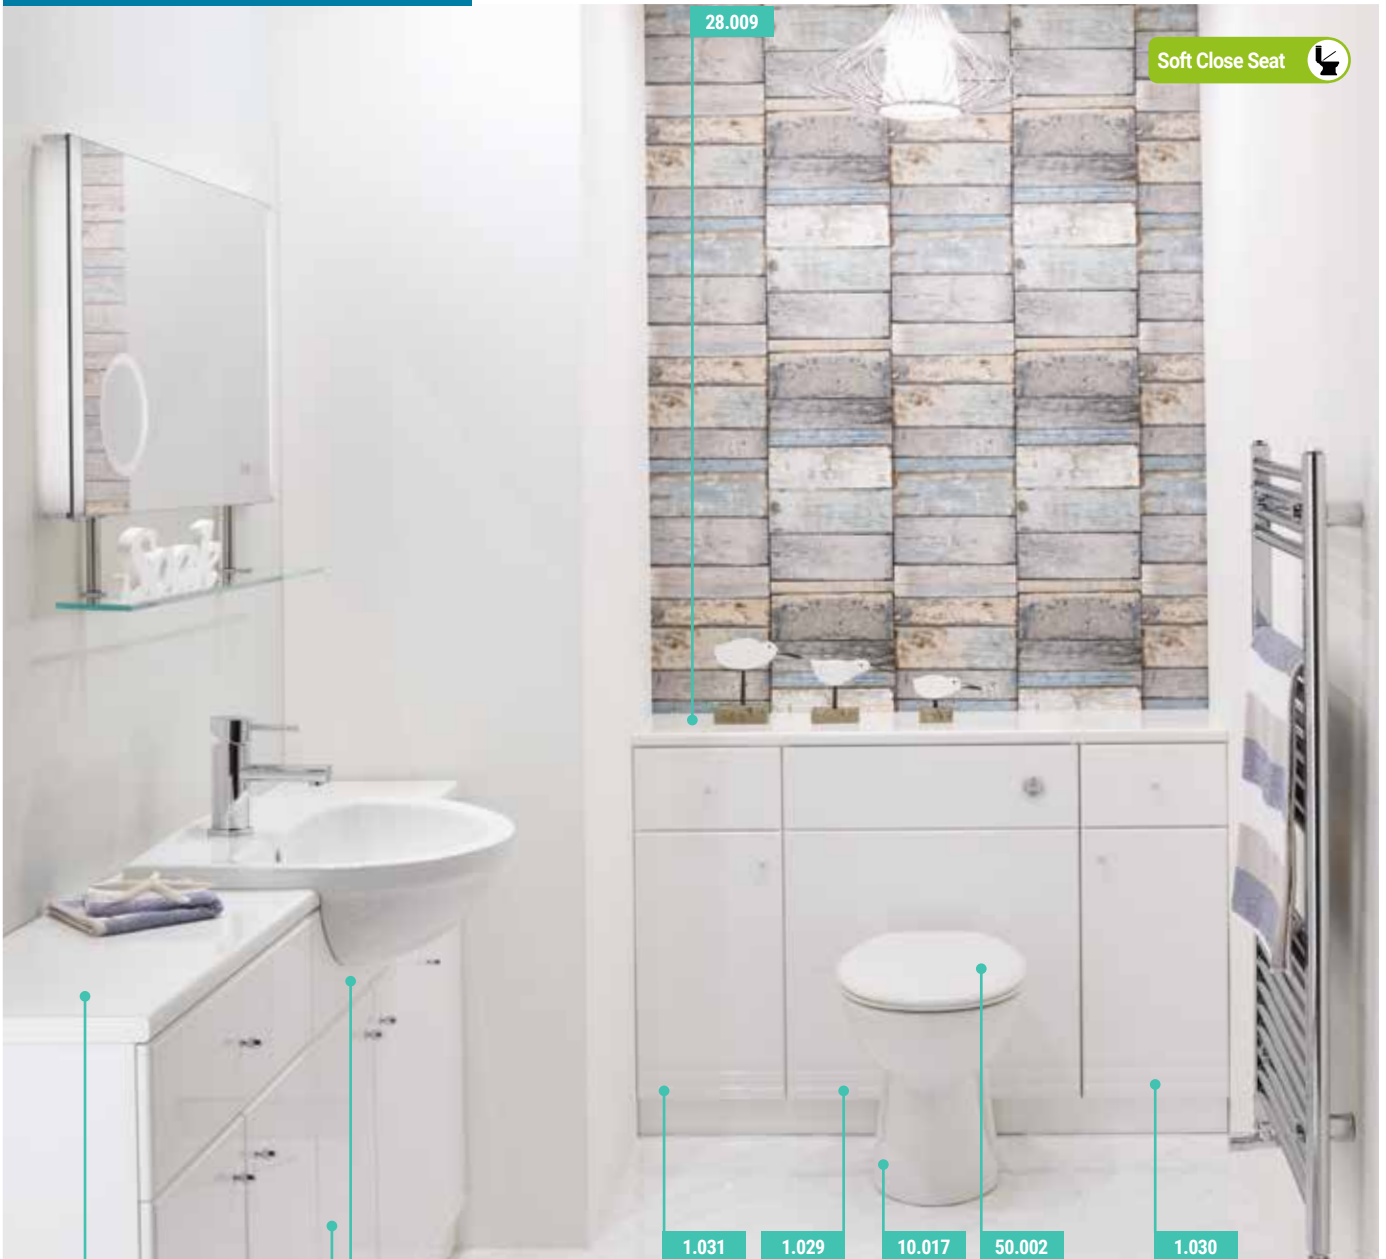

Arkitekt Range

ARKITECT