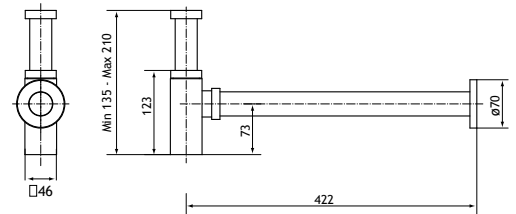

79.1057
79.1058
79.1059