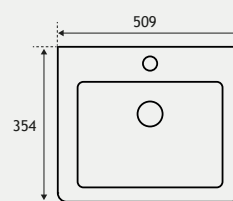

50 CM UNIT BASIN