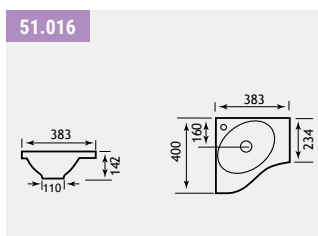

Oslo Cabinets

Description	Code	£ Ex VAT	£ Inc VAT
Oslo Curved Long top Plain LH	51.043	154.00	184.80
Oslo Curved Long top Plain RH	51.044	154.00	184.80
Oslo 30cm base cupboard, 1 door	1.293	169.00	202.80
Oslo 30cm tall cupboard, 2 door	1.294	404.00	484.80
Oslo curved end unit LH	1.306	285.00	342.00
Oslo curved end unit RH	1.307	285.00	342.00
Oslo Combi 580 door base unit	1.300	313.00	375.60

Oslo WC Unit

Description	Code	£ Ex VAT	£ Inc VAT
Oslo WC unit only†	1.287	326.00	391.20
Oslo WC unit plinth	1.288	18.00	21.60
Plain infill panel 30 x 81cm	1.042	88.00	105.60

Oslo WC unit spares

Description	Code	£ Ex VAT	£ Inc VAT
Upper panel for 1.287 Oslo WC unit	1.99070	82.00	98.40
Lower panel Oslo 50cm tall cistern unit	1.99046	74.00	88.80

Plain Tops

Description	Code	£ Ex VAT	£ Inc VAT
Oslo curved end top LH	51.049	256.00	307.20
Oslo curved end top RH	51.050	256.00	307.20
Oslo single quad top	51.051	92.00	110.40
Oslo 580 Combi basin top	51.047	182.00	218.40
Oslo Slab top 794	51.048	267.00	320.40
MDF WC Diamante 50cm top†	1.075	63.00	75.60
Oslo curved end unit LH	1.306	285.00	342.00
Oslo curved end unit RH	1.307	285.00	342.00

†Required 1.075 top and 1.288 plinth. *Due to depth of the waste area, the trap for external overflow kit & a flip top basin waste (unslotted) are recommended for installation.

Extras

Description	Code	£ Ex VAT	£ Inc VAT
Trap for external overflow kit	7.0015	24.00	28.80
Flip Top Basin Waste - Unslotted	25.0005	19.00	22.80