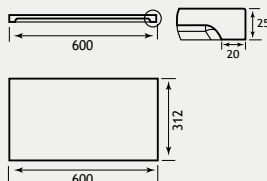

Bonito Slab Range

WALL UNITS & MIRRORS

Mirror - 1.036
Cornice 1.204

FEATURES

- Separate shaver socket

Mirror (1.036) & CORNICE (1.204) with pull-cord operation

W: 600mm • H 700mm

Description	Code	£ Ex VAT	£ Inc VAT
Bonito 60cm mirror*	1.036	150.00	180.00
Diamante 60cm Cornice	1.204	226.00	271.20

*Cornice sold separately

*Mirror must be fitted with 1.204 cornice.

Wall Unit - 1.032

300mm WALL CUPBOARD (1.032) (reversible)

W: 300mm • D: 176mm • H: 700mm

Description	Code	£ Ex VAT	£ Inc VAT
Bonito 30cm wall unit - door	1.032	149.00	178.80

All handles chrome.

Wall Unit - 1.034

600mm WALL CUPBOARD (1.034) with two doors

W: 600mm • D: 176mm • H: 700mm

Description	Code	£ Ex VAT	£ Inc VAT
Bonito 60cm wall unit - door	1.034	258.00	309.60

All handles chrome.

TOPS

Description	Code	£ Ex VAT	£ Inc VAT
Bonito Single basin top	51.018	252.00	302.40
Bonito Slab top 600	51.021	123.00	147.60
Bonito Slab top 900	51.020	161.00	193.20
Bonito Slab top 1200	51.019	212.00	254.40
Trap for external overflow kit	7.0015	24.00	28.80
Flip Top Basin Waste - Unslotted	25.0005	19.00	22.80

*Due to depth of the waste area, the trap for external overflow kit & a flip top basin waste (unslotted) are recommended for installation.

FEATURES - Cast Marble Tops

- Made of 75% natural marble stone
- Repairable if chipped
- Seamless surface, easy to maintain

51.018

51.021

51.020

51.019

BASE UNITS

Concealed Cistern
WC Unit - 1.029

Concealed Cistern WC unit (1.029) with two removable fascia panels. The panels are not pre-drilled or cut (for greater flexibility when fitting)

W: 600mm • D 305mm • H 800mm**

Description	Code	£ Ex VAT	£ Inc VAT
Bonito 60cm WC unit*	1.029	338.00	405.60

*Plinth must be ordered separately

**Excluding countertop and basin

Base Unit - 1.030/031