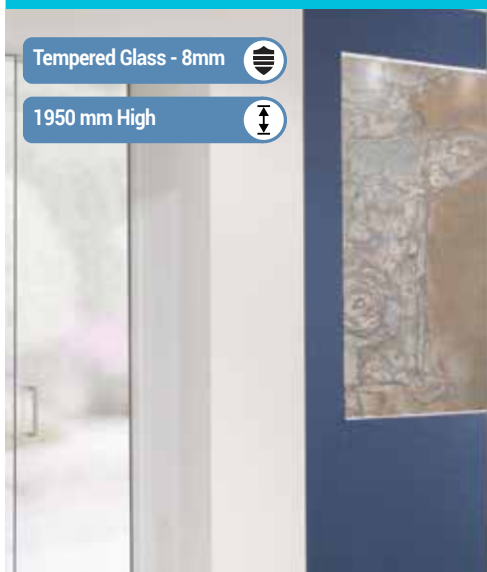

Works with both sides of the door to wall, or side panel to wall.

Corniche

CORNICHE SLIDER DOOR

Tempered Glass - 8mm 

1950 mm High 

DOORS

Corniche Slider Door - 8mm Glass

| Size | Adjustment | Door Opening | Code | £ Ex VAT | £ Inc VAT |
|---------------------------------------|-------------|--------------|---------|----------|----------------|
| 1000mm Slider | 960-1000mm | 395mm | 69.0075 | 673.00 | 807.60 |
| 1100mm Slider | 1060-1100mm | 445mm | 69.0076 | 685.00 | 822.00 |
| 1200mm Slider | 1160-1200mm | 485mm | 69.0077 | 703.00 | 843.60 |
| 1200mm Slider, easy-clean, soft-close | 1160-1200mm | 485mm | 69.0081 | 842.00 | 1010.40 |
| 1400mm Slider | 1360-1400mm | 510mm | 69.0078 | 780.00 | 936.00 |
| 1600mm Slider | 1560-1600mm | 610mm | 69.0079 | 838.00 | 1005.60 |
| 1700mm Slider | 1660-1700mm | 665mm | 69.0080 | 871.00 | 1045.20 |