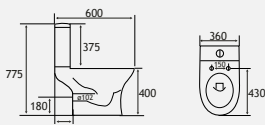

Beddington Range

BEDDINGTON CC PAN

ECO VORTEX TECHNOLOGY

NEW

Soft Close Seat

Eco Vortex Flush

Eco Vortex
Flush
Video Demo

Description	Code	£ Ex VAT	£ Inc VAT
Beddington CC Eco Vortex Pan	26.0226	208.00	249.60
Beddington Cistern inc Fittings	26.0225	83.00	99.60
Soft Close Seat	26.0227	59.00	70.80

BEDDINGTON BTW PAN

ECO VORTEX TECHNOLOGY

NEW

Soft Close Seat

Eco Vortex Flush

Description	Code	£ Ex VAT	£ Inc VAT
Beddington BTW Eco Vortex Pan	26.0228	202.00	242.40
Beddington Cistern inc Fittings	26.0225	83.00	99.60
Soft Close Seat	26.0227	59.00	70.80

BEDDINGTON BTW CC PAN

ECO VORTEX TECHNOLOGY

NEW

Soft Close Seat

Eco Vortex Flush

Description	Code	£ Ex VAT	£ Inc VAT
Beddington BTW CC Eco Vortex Pan	26.0224	225.00	270.00
Beddington Cistern inc Fittings	26.0225	83.00	99.60
Soft Close Seat	26.0227	59.00	70.80

ECO VORTEX FLUSH TECHNOLOGY

INTRODUCTION

This new ultra-quiet flushing design, makes flushing and bathroom cleaning more cost & time-effective on a daily basis.

FEATURES

- Patented technology
- 300% increased cleaning ability
- Stops traditional flush splashing
- Uses less water than traditional flush