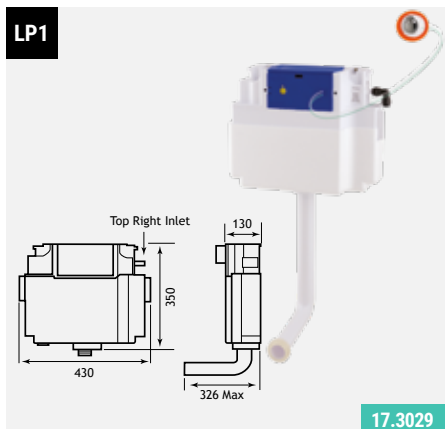

Sanitaryware Accessories

17.3029