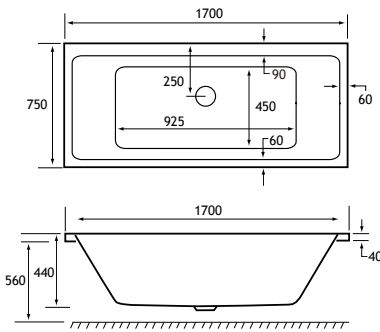

DOUBLE ENDED Portland

1700 x 750 DE

1700 x 750 x 440mm

231 Litres

DESCRIPTION	CODE	£ EX VAT	£ INC VAT
1700 x 750 DE Portland - 5mm	42.0034	367.00	440.40
1700 x 750 DE Portland - Beauforté	42.1034	642.00	770.40
PANELS			
1700 x 560 Front Panel	42.5013	114.00	136.80
750x560 End Panel	42.5023	69.00	82.80
1700 x 560 Front Panel - Beauforté	42.6013	192.00	230.40
750 x 560 End Panel - Beauforté	42.6023	114.00	136.80
1700 Adjustable Front Panel - Beauforté	42.6033	277.00	332.40
1810 x 810 L Shape Flat Panel - Beauforté	42.6035	367.00	440.40

HEAD REST

440 DEPTH

ULTRA STRONG