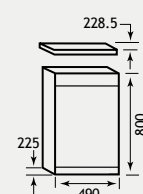

1.075

1.287

1.288