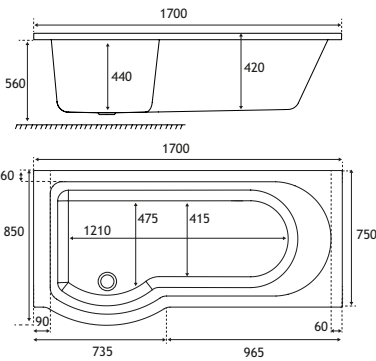

SHOWER

440 DEPTH

HEAD REST

ULTRA STRONG

1700 x 850 LH

1700 x 850 x 750 x 440mm

258 Litres

| DESCRIPTION | CODE | £ EX VAT | £ INC VAT |
|--------------------------------------------|---------|----------|-----------|
| 1700 x 850 LH Portland - 5mm | 42.0185 | 475.00 | 570.00 |
| 1700 x 850 LH Portland - Beauforté | 42.1185 | 785.00 | 942.00 |
| PANELS | | | |
| 1700 x 560 P-Shape Front Panel | 42.5064 | 124.00 | 148.80 |
| 1700 x 560 P-Shape Front Panel - Beauforté | 42.6064 | 343.00 | 411.60 |
| P-Shape Universal End Panel | 42.5066 | 70.00 | 84.00 |
| P-Shape Universal End Panel - Beauforté | 42.6066 | 123.00 | 147.60 |
| BATH SCREENS | | | |
| C Shape Screen 6mm easy clean | 69.0140 | 229.00 | 274.80 |
| C Shape Screen 6mm with towel rail | 69.0143 | 413.00 | 495.60 |