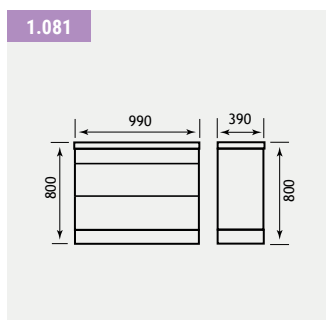

For wall mirrors and cabinets see pages 326-351