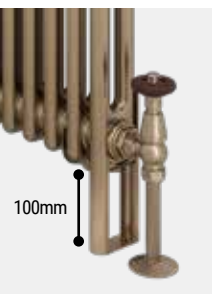

Rivassa 2 Column Feet - Chrome Effect

Description	Code	£ Ex VAT	£ Inc VAT
2 Column Radiator Feet (pair)	81.0128	36.00	43.20