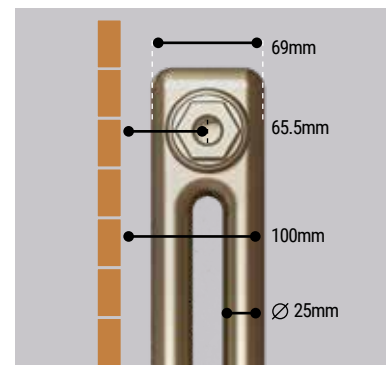

Heating

All Electric

Dual-Fuel

RIVASSA 2 COLUMN RADIATOR FEET

Rivassa 2 Column Feet - Bronze Effect

Description	Code	£ Ex VAT	£ Inc VAT
2 Column Radiator Feet (pair)	81.0114	35.00	42.00