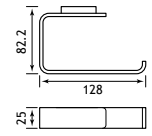

Vercelli

Vercelli Accessories				
Description	Dimensions width x projection	Code	£ Ex VAT	£ Inc VAT
Vercelli Toilet Roll Holder	128 x 83	52.301	33.00	39.60
Vercelli Toilet Roll Holder with Leather shelf	158 x 98	52.302	104.00	124.80
Vercelli Robe Hook	25 x 39	52.303	16.00	19.20
Vercelli Robe Hook Chrome	25 x 32	52.304	15.00	18.00
Vercelli Double Robe hook	83 x 32	52.305	20.00	24.00
Vercelli Tumbler Holder	75 x 95	52.306	37.00	44.40
Vercelli Soap Dish Holder	104 x 110	52.307	37.00	44.40
Vercelli Soap Dispenser	75 x 95	52.308	57.00	68.40
Vercelli Toilet Brush Holder	75 x 95	52.309	53.00	63.60
Vercelli Towel Ring	200 x 83	52.311	41.00	49.20
Vercelli Glass Shelf	600 x 119	52.312	102.00	122.40
Vercelli Towel Rack with bar	600 x 210	52.315	239.00	286.80

Width & projection measurements all in millimetres.

FEATURES

- Modern, minimalist design
- Made of solid brass
- Bright chrome finish
- Meticulously polished to produce mirror-like finish

52.301