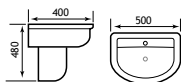

Farringdon/Northall 500MM 1TH Basin			
Description	Code	£ Ex VAT	£ Inc VAT
Farringdon/Northall 500mm 1TH basin	26.0066	96.00	115.20
Farringdon/Northall Semi ped	26.0065	62.00	74.40

Farringdon/Northall 550MM 1TH Basin			
Description	Code	£ Ex VAT	£ Inc VAT
Farringdon/Northall 550mm 1TH basin	26.0062	102.00	122.40
Farringdon/Northall Semi ped	26.0065	62.00	74.40