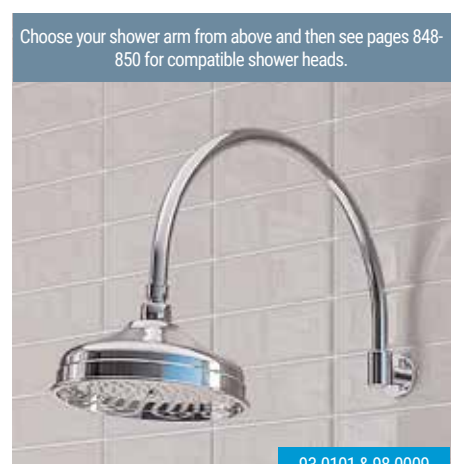

- Solid brass construction, chrome finish
- Outlet to wall 402mm

Choose your shower arm from above and then see pages 848-850 for compatible shower heads.

93.0101 & 98.0009

Shower Arms

MERIDEN RANGE

NEW

NEW