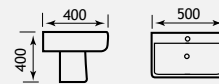

| Dura Corner Basin | | | |
|-----------------------|---------|----------|--------------|
| Description | Code | £ Ex VAT | £ Inc VAT |
| 460mm 1TH inc fixings | 26.0013 | 68.00 | 81.60 |

| Crowthorne | | | |
|----------------------------|---------|----------|---------------|
| Description | Code | £ Ex VAT | £ Inc VAT |
| Crowthorne Semi Pedestal | 26.0030 | 60.00 | 72.00 |
| Crowthorne Basin 500mm 1TH | 26.0029 | 119.00 | 142.80 |