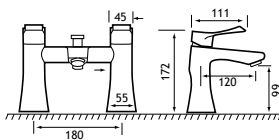

Winchcombe Range

WINCHCOMBE

Winchcombe

Description	Code	£ Ex VAT	£ Inc VAT
Winchcombe Basin Mono†	56.2056	192.00	230.40
Winchcombe BSM inc kit*†	56.2058	299.00	358.80

Ceramic disc technology. *Wall brackets and slide rail kit sold separately.
†While stocks last.

MP

56.2056

MP

- 0.5 bar minimum

MP

56.2058

BSM KIT

56.2058