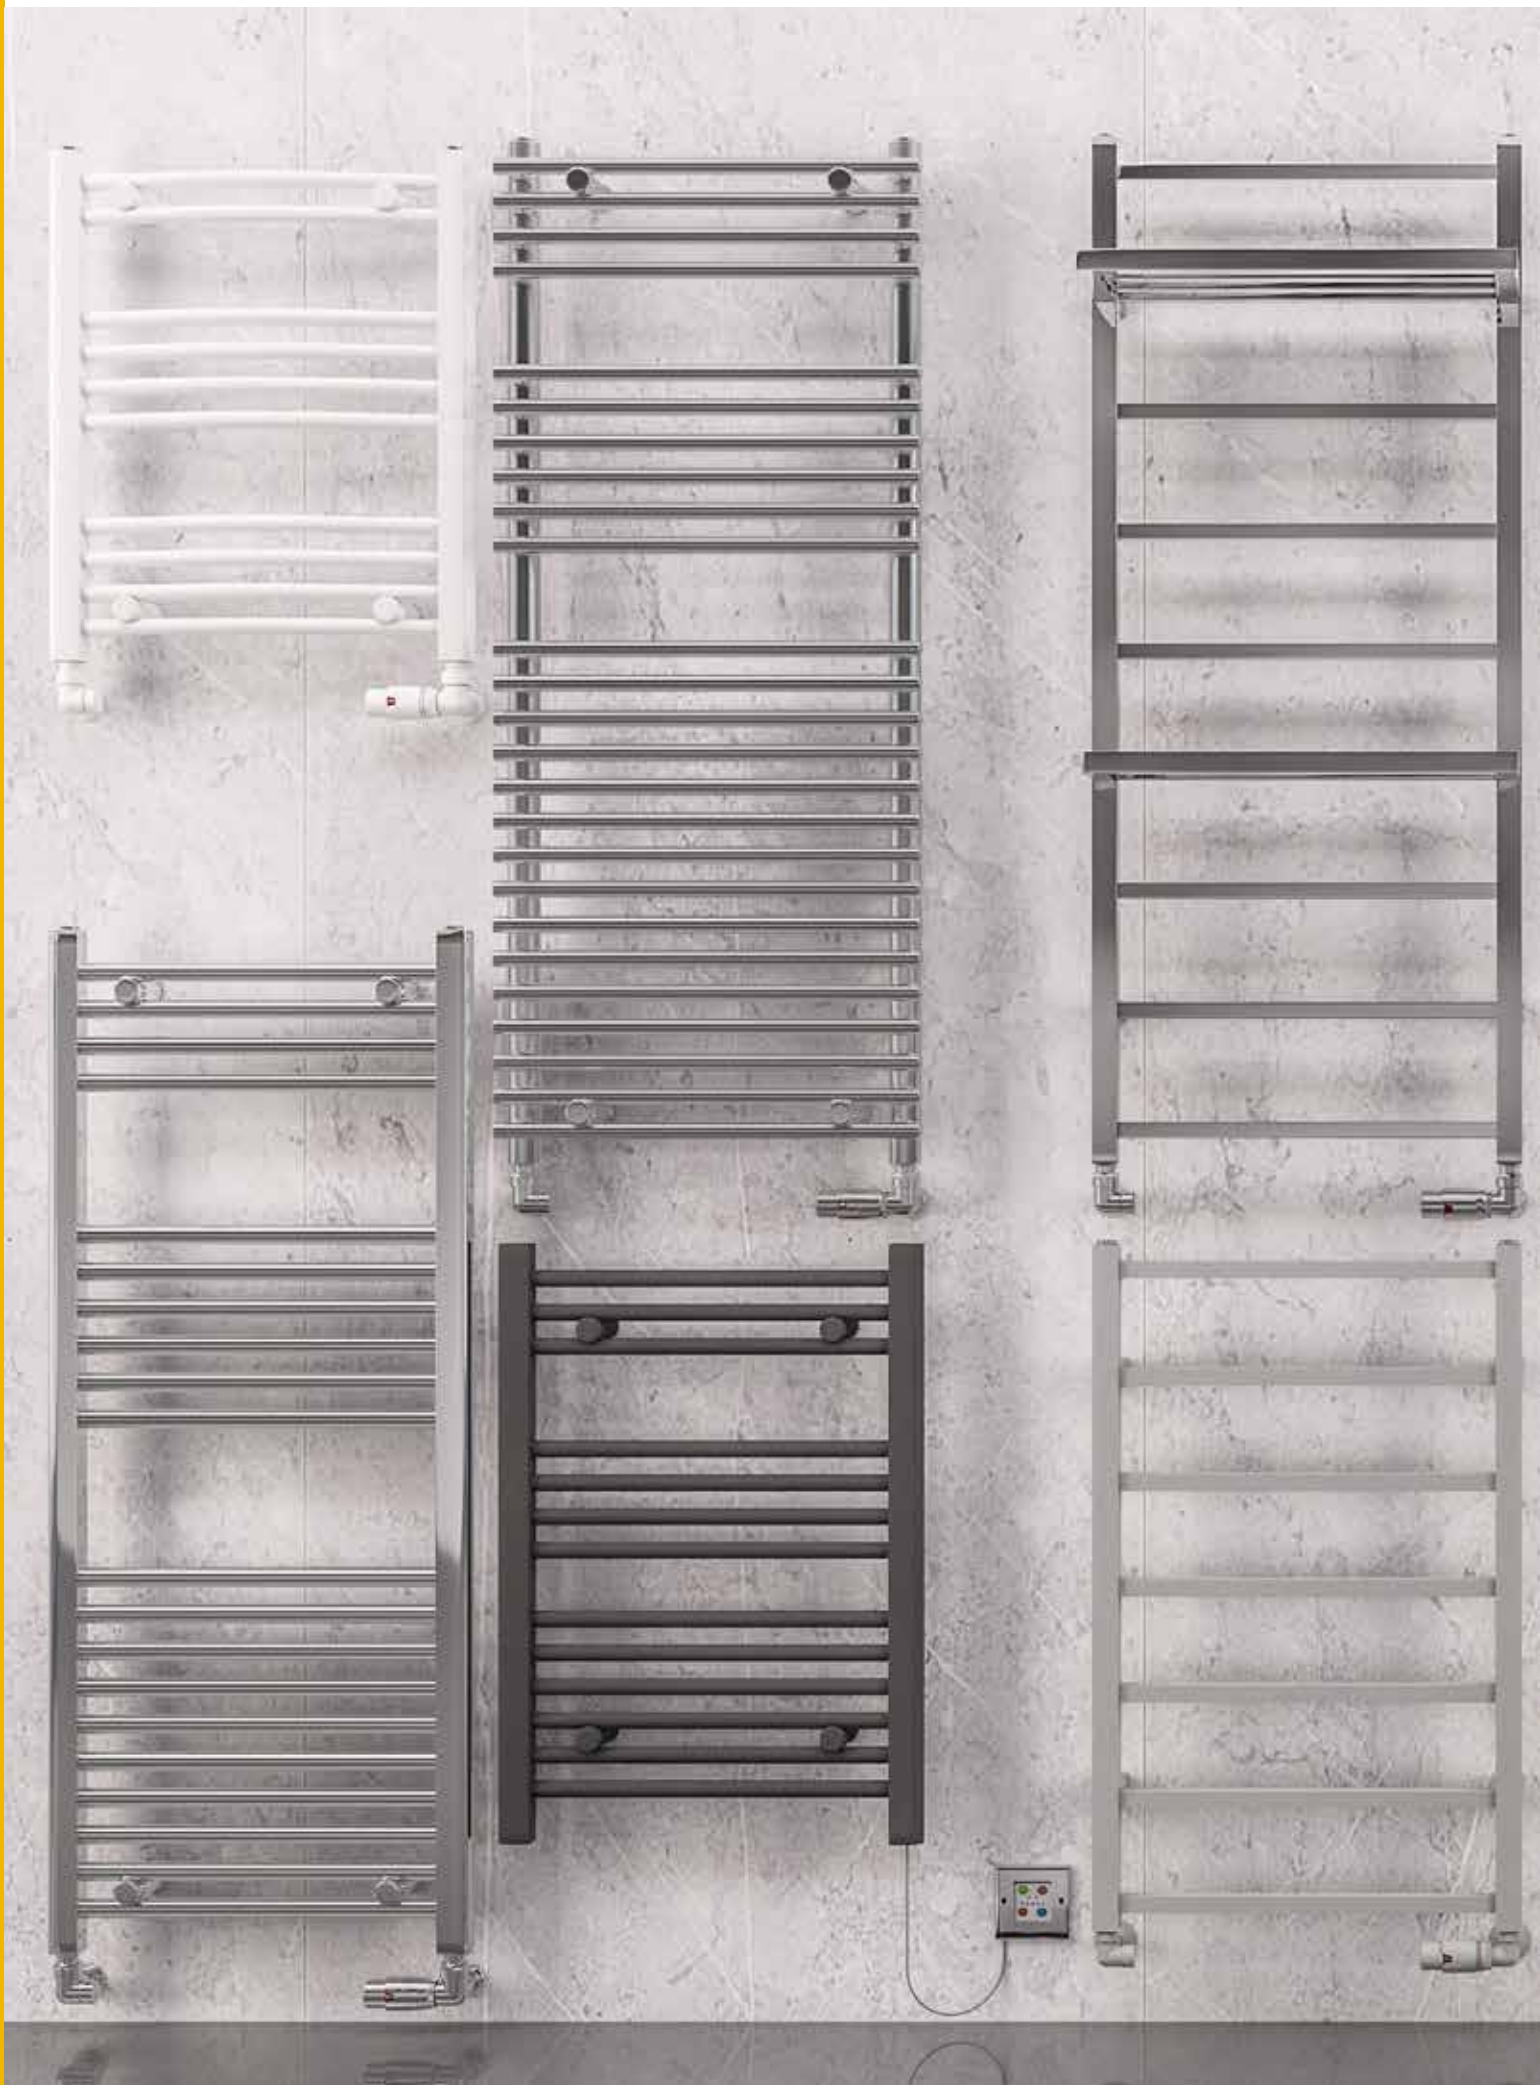

Sub Section

Multirail Range

Contents

Wendover Straight, Chrome	554-555
Wendover Curved, Chrome	556-557
Wendover Straight, Gloss White	558
Wendover Curved, Gloss White	559
Wendover Straight, Matt Anthracite - NEW SIZES	560-561
Wendover Straight, Matt Black - NEW PRODUCT	562-563
Wendover Straight, Brushed Brass - NEW SIZES	564-565
Biava Multirail HV Straight, Available in 5 colours	566-569
Wingrave Straight, Chrome	570-571
Wingrave Straight, Gloss White	572-573
Wingrave Straight, Matt White	574-575
Wingrave Straight, Matt Anthracite	576-577
Wingrave Straight, Matt Black	578-579
Wingrave Straight, Matt Grey	580
Wingrave Straight, Matt Cobalt Blue	581
Wingrave Curved, Chrome	582
Wingrave Curved, Gloss White	583
Biava Multirail Straight, Gloss White	584
Biava Multirail Straight, Chrome	584
Biava Multirail Curved, Gloss White	585
Biava Multirail Curved, Chrome	585
Westward Straight, Gloss White & Chrome	586-587
Rion Multirail, Available in 4 colours	588-589
Tuscan, Gloss White & Chrome	590
Biava Round, Gloss White & Chrome	591
Corinium Round, Available in 5 colours	592-593
Tuscan Round, Available in 5 colours	594-595
Biava Tube on Tube, Chrome	596
Biava Square, Chrome	597
Tuscan Square Multirail, Available in 4 colours	598-599
Tuscan Square, Available in 5 colours	600-601
Launton, Available in 3 colours	602-603
Haddenham, Available in 3 colours	604-605