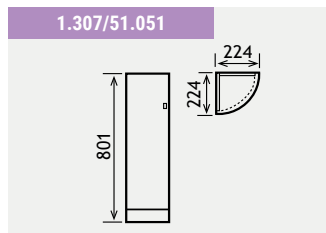

Oslo Cabinets

Description	Code	£ Ex VAT	£ Inc VAT
Oslo Curved Long top Plain LH	51.043	154.00	184.80
Oslo Curved Long top Plain RH	51.044	154.00	184.80
Oslo 30cm base cupboard, 1 door	1.293	169.00	202.80
Oslo 30cm tall cupboard, 2 door	1.294	404.00	484.80
Oslo curved end unit LH	1.306	285.00	342.00
Oslo curved end unit RH	1.307	285.00	342.00
Oslo Combi 580 door base unit	1.300	313.00	375.60

Oslo WC Unit

Description	Code	£ Ex VAT	£ Inc VAT
Oslo WC unit only†	1.287	326.00	391.20
Oslo WC unit plinth	1.288	18.00	21.60
Plain infill panel 30 x 81cm	1.042	88.00	105.60

Oslo WC unit spares

Description	Code	£ Ex VAT	£ Inc VAT
Upper panel for 1.287 Oslo WC unit	1.99070	82.00	98.40
Lower panel Oslo 50cm tall cistern unit	1.99046	74.00	88.80

Plain Tops

Description	Code	£ Ex VAT	£ Inc VAT
Oslo curved end top LH	51.049	256.00	307.20
Oslo curved end top RH	51.050	256.00	307.20
Oslo single quad top	51.051	92.00	110.40
Oslo 580 Combi basin top	51.047	182.00	218.40
Oslo Slab top 794	51.048	267.00	320.40
MDF WC Diamante 50cm top†	1.075	63.00	75.60
Oslo curved end unit LH	1.306	285.00	342.00
Oslo curved end unit RH	1.307	285.00	342.00

†Required 1.075 top and 1.288 plinth. *Due to depth of the waste area, the trap for external overflow kit & a flip top basin waste (unslotted) are recommended for installation.

Extras

Description	Code	£ Ex VAT	£ Inc VAT
Trap for external overflow kit	7.0015	24.00	28.80
Flip Top Basin Waste - Unslotted	25.0005	19.00	22.80