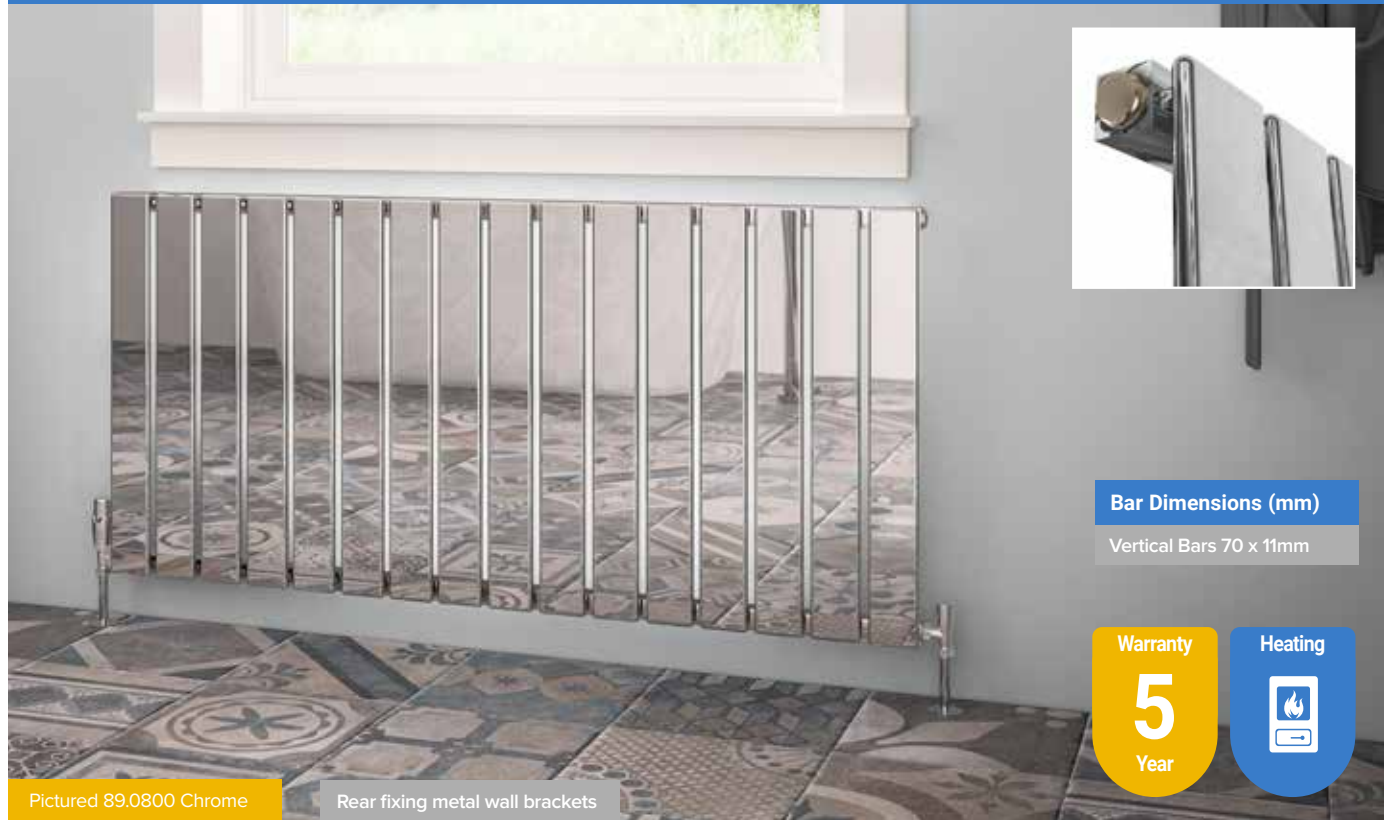

Designer Range

DEDDINGTON HORIZONTAL

Pictured 89.0800 Chrome

Rear fixing metal wall brackets

Flat and broad vertical profiles meet the perfect craftsmanship. This horizontal model is available in 600mm height and 4 widths. This beautifully finished radiator will have all the attention in the room.

FEATURES

1. 70 x 11mm vertical bars
   - Rear fixing metal wall brackets
   - Single profile construction
   - Tested to BS EN 442 standards
   - 5 Year manufacturer's warranty*
   - Not suitable for elements
2. With conditions

TECHNICAL INFORMATION

All measurements in Height by Width. Heat output based on $\Delta T60^{\circ}C$. For matching valves see pages 841-849. For indirect heating systems only. Comes with built-in flow diverter. Tappings are the width of the rail and approx. 60mm off the wall. Projection from wall 100mm. Price includes radiator and wall fixing sets, valves extra.

Deddington Horizontal Radiators - Chrome

Size H x W	Watts	BTU	Element Output	Element Type	Code	£ Ex VAT	£ Inc VAT
600 x 390mm	249	850	N/A	N/A	89.1507	259.00	310.80
600 x 470mm	296	1010	N/A	N/A	89.1508	303.00	363.60
600 x 550mm	343	1171	N/A	N/A	89.1509	344.00	412.80
600 x 630mm	390	1331	N/A	N/A	89.0797	389.00	466.80
600 x 790mm	483	1648	N/A	N/A	89.0798	465.00	558.00
600 x 950mm	574	1959	N/A	N/A	89.0799	526.00	631.20
600 x 1110mm	664	2266	N/A	N/A	89.1510	564.00	676.80
600 x 1270mm	755	2577	N/A	N/A	89.0800	597.00	716.40