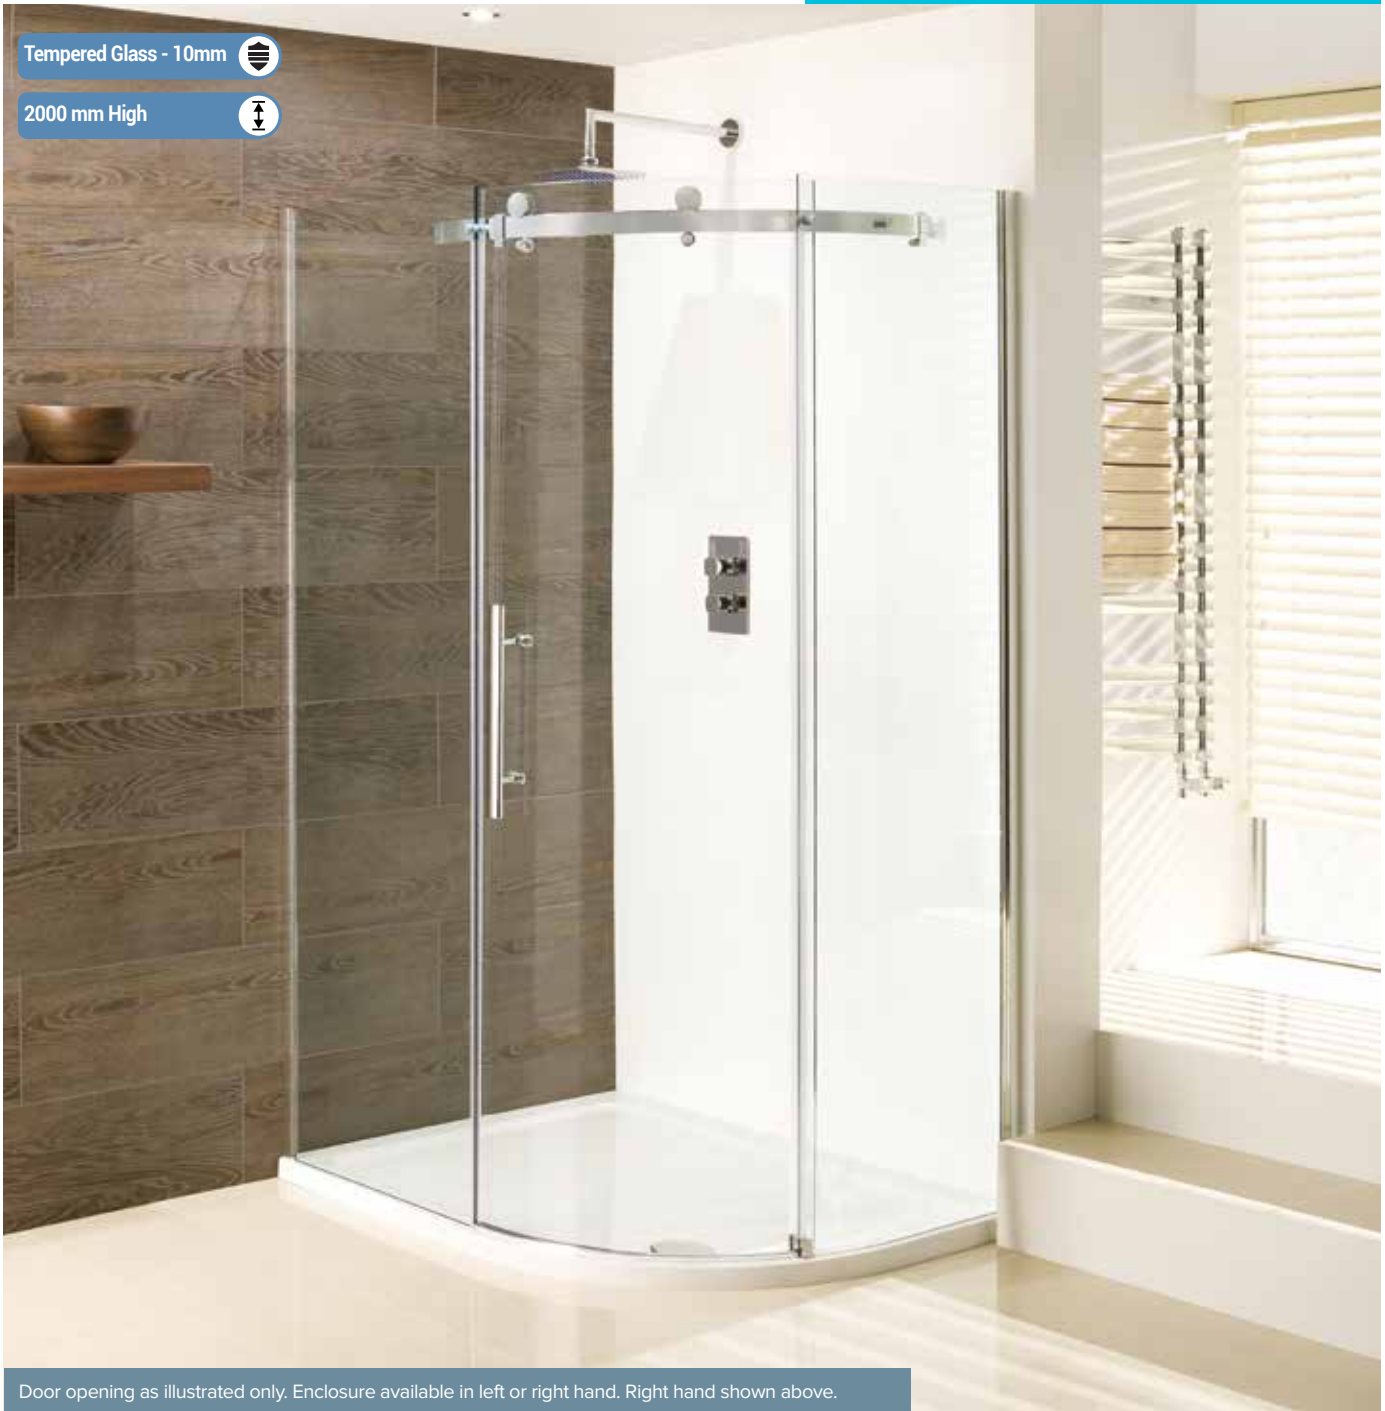

VANGUARD OFFSET QUADRANT

Tempered Glass - 10mm

2000 mm High

Door opening as illustrated only. Enclosure available in left or right hand. Right hand shown above.

Luxurious, easy to clean enclosure with a distinctive top roller mechanism making a bold statement in your bathroom. 10mm tempered safety glass, 2000mm height.

FEATURES

- 10 Year manufacturer's guarantee*
- Easy clean glass
- Trays available to match
- 10mm Tempered safety glass
- Polished Chrome
- *With conditions