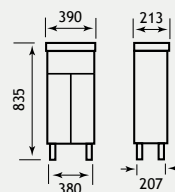

Faro 39 Range

FARO 39

A modern design of a traditional concept with soft close hinges on doors only, adjustable feet and stone resin cast top.

Faro 39 Base And Top

Description	Code	£ Ex VAT	£ Inc VAT
Faro 39cm base unit	1.269	271.00	325.20
Oslo/Faro 39 cast top *	51.005	165.00	198.00
Faro 39cm mirror †	1.270	138.00	165.60
Faro 39cm LED cornice	1.277	197.00	236.40

† NB. mirror must be fitted with cornice. *Due to depth of the waste area, the trap for external overflow kit & a flip top basin waste (unslotted) are recommended for installation.

FEATURES

- Soft close system on doors
- Separate shaver socket
- Adjustable legs 120-130mm

FEATURES - Cast Marble Tops

- Made of 75% natural marble stone
- Repairable if chipped
- Seamless surface, easy to maintain

For wall mirrors and cabinets see pages 326-351

Extras

Description	Code	£ Ex VAT	£ Inc VAT
Trap for external overflow kit	7.0015	24.00	28.80
Flip Top Basin Waste - Unslotted	25.0005	19.00	22.80

51.011

For wall mirrors and cabinets see pages 326-351

1.270/1.277

*NB Mirror and cornice height does not include plastic shroud

1.269