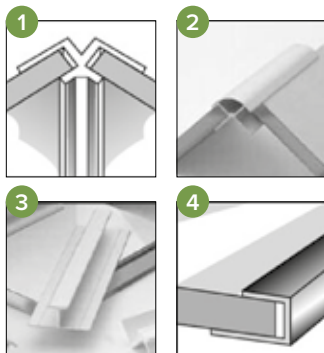

Aluminium Profiles

Available in silver, white and antique gold†

1. Internal corner profile:

2400mm. Used on all internal 90° corners sealing with Hydropanel sealant.

2. External corner profile:

(2500 mm) Used on 90° external corners, sealing with Hydropanel sealant.

3. Joining and stacking profile:

(2500 mm) Used to mount panels side by side, or above each other, sealing with Hydropanel sealant.

4. U-TRIM:

(2500 mm) Finishing touches and cap for square cut edge of panel, sealing with Hydropanel sealant.

Hydropanel Adhesives and Sealants

It is recommended that only Hydropanel's own brand adhesives and sealants are used. Approximately 1 cartridge of Hydropanel adhesive and 1 cartridge of Hydropanel sealant is required for a 800 mm wide panel.

Cleaning and maintenance

The hardwearing surface of the panelling and aluminium profiles can be hygienically cleaned with Hydropanel spray cleaner which is a mild non-abrasive cleaner with anti-bacterial cleanser.

Abrasive cleaners or bleach must not be used.

A large variety of possible applications:

DOMESTIC: Walls of showers, kitchens, wet areas, utility rooms, conservatories, extensions etc.

COMMERCIAL: Hotels (bathrooms, kitchens, wet areas, reception areas, etc). Cafeterias (food preparation areas, kitchens, toilet facilities, etc) offices, shops, hospitals, schools, laboratories, etc.