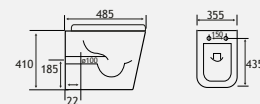

Sudbury Range

SUDBURY PAN

ECO VORTEX TECHNOLOGY

NEW

Soft Close Seat

Eco Vortex Flush

Description	Code	£ Ex VAT	£ Inc VAT
Subury Eco Vortex Pan	26.0236	243.00	291.60
Subury Cistern inc Fittings	26.0237	83.00	99.60
Subury Soft Close Seat	26.0241	59.00	70.80

SUDBURY BTW PAN

ECO VORTEX TECHNOLOGY

NEW

Soft Close Seat

Eco Vortex Flush

Description	Code	£ Ex VAT	£ Inc VAT
Subury BTW Eco Vortex Pan	26.0240	224.00	268.80
Subury Cistern inc Fittings	26.0237	83.00	99.60
Subury Soft Close Seat	26.0241	59.00	70.80

COMPLETE THE LOOK

CONWY

NEW

Size H x W	Watts	BTU	Element Output	Element Type	Code	£ Ex VAT	£ Inc VAT
1200 x 220mm	192	655	100W	A, A+, D, E, F, G	41.0714	187.00	224.40

ECO VORTEX FLUSH TECHNOLOGY

INTRODUCTION

This new ultra-quiet flushing design, makes flushing and bathroom cleaning more cost & time-effective on a daily basis.

FEATURES

- Patented technology
- 300% increased cleaning ability
- Stops traditional flush splashing
- Uses less water than traditional flush