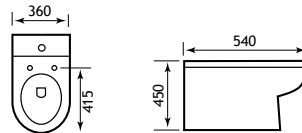

*BTW can only be fitted with soft close seat.

DURA COMFORT HEIGHT BTW

Eco Vortex Flush

Comfort Height

Rimless Tech

| Description | Code | £ Ex VAT | £ Inc VAT |
|---------------------------------------------------|---------|----------|---------------|
| Dura Comfort Height BTW Pan | 26.0047 | 195.00 | 234.00 |
| NEW Dura Comfort Height BTW Eco Vortex Pan | 26.0199 | 187.00 | 224.40 |
| Dura Comfort Height BTW Rimless Pan** | 26.0134 | 200.00 | 240.00 |
| Dura Deluxe Soft Close Seat | 26.0015 | 73.00 | 87.60 |
| Flexible WC Connector BTW Pans | 2.009 | 40.00 | 48.00 |