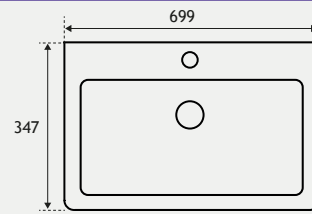

70 CM UNIT BASIN

NEW! Cavone II 70cm Ceramic Basin

Description	Colour	Code	£ Ex VAT	£ Inc VAT
70cm Cavone II Basin - Ceramic	White	37.1017	148.00	177.60

NEW EXTRAS

36.9214

36.9213

NEW! Cavone Cabinet Extras

Description	Colour	Code	£ Ex VAT	£ Inc VAT
Round Overflow	Brushed Brass	36.9214	5.00	6.00
Round Overflow	Matt Black	36.9213	5.00	6.00

NEW EXTRAS

36.9217

36.0071

NEW! Cavone Cabinet Extras

Description	Colour	Code	£ Ex VAT	£ Inc VAT
Cavone Handle (Each)	Brushed Brass	36.9217	10.00	12.00
Cavone Handle (Each)	Smooth Black	36.0071	6.00	7.20