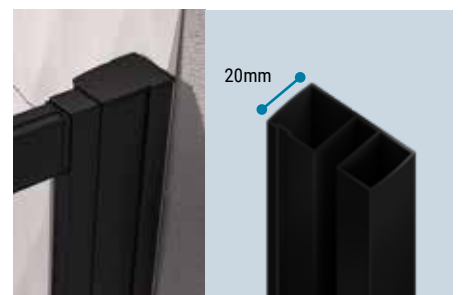

FEATURES

- 10 Year manufacturer's guarantee* W/Conditions
- Easy clean glass
- Suitable for power showers
- Trays available to match
- 6mm Tempered safety glass
- Anodized Matt Black finish
- Fully concealed fixings

Vantage bi-fold door, 6mm tempered glass, 2000mm high.