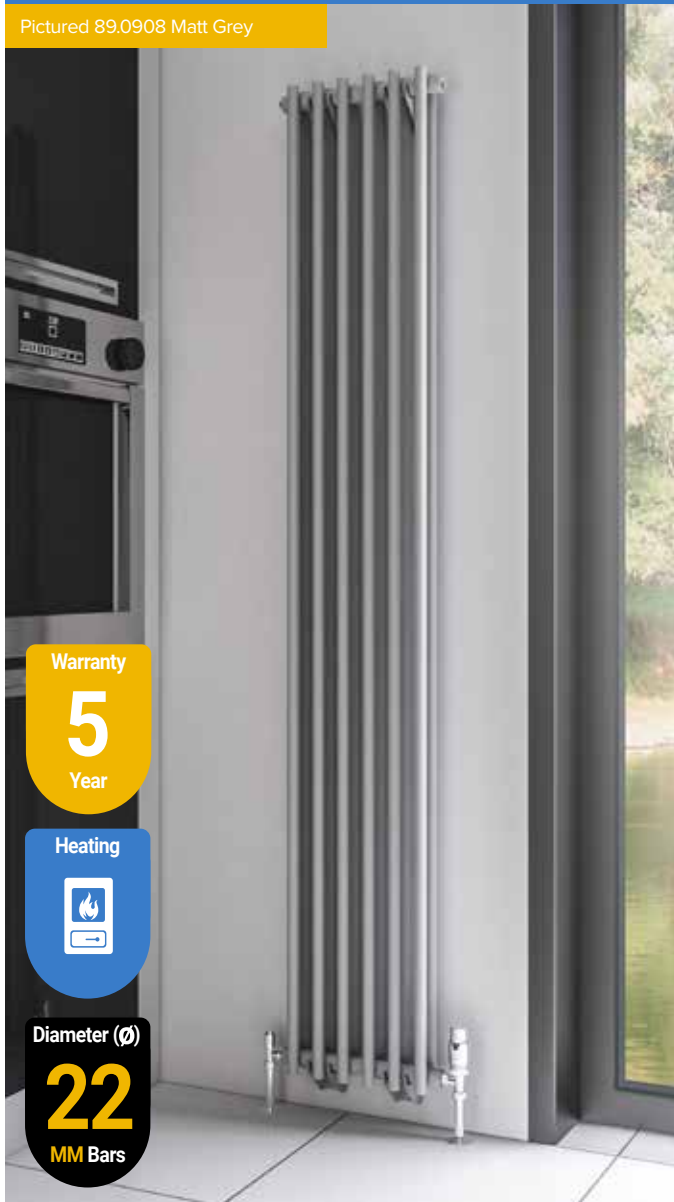

Designer Range

MURANO VERTICAL

Pictured 89.0908 Matt Grey

Warranty

5

Year

Heating

Diameter (Ø)

22

MM Bars

Pictured 89.0916 Matt Anthracite