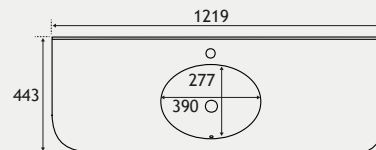

120 CM UNIT BASIN

120cm Single Bowl Basin

NEW! Hardwick 90cm Traditional Unit Basin

Description	Colour	Code	£ Ex VAT	£ Inc VAT
Hardwick Traditional 90cm Basin	White Polymarble	36.2017	225.00	270.00
Hardwick Traditional 90cm Basin	White Quartz	36.2018	289.00	346.80

Hardwick 120cm Traditional Basins

Description	Colour	Code	£ Ex VAT	£ Inc VAT
Hardwick Traditional 120cm Basin	White Polymarble	36.0023	329.00	394.80
Hardwick Traditional 120cm Basin Quartz	White Quartz	36.4007	374.00	448.80