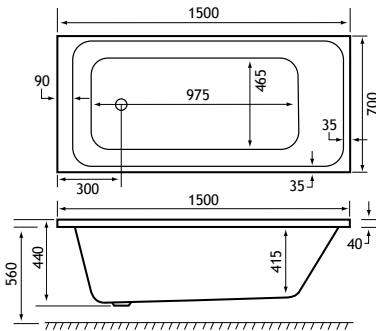

SINGLE ENDED Malin

1500 x 700 SE

1500 x 700 x 440mm

212 Litres

DESCRIPTION	CODE	£ EX VAT	£ INC VAT
1500 x 700 Malin - 5mm	42.0065	307.00	368.40
1500 x 700 Malin - Beauforté	42.1065	556.00	667.20
PANELS			
1500 x 560 Front Panel	42.5017	114.00	136.80
700 x 560 End Panel	42.5024	69.00	82.80
1500 x 560 Front Panel - Beauforté	42.6017	192.00	230.40
700 x 560 End Panel - Beauforté	42.6024	114.00	136.80
1500 Adjustable Front Panel - Beauforté	42.6034	277.00	332.40
1810 x 810 L Shape Flat Panel - Beauforté	42.6035	367.00	440.40

- SHOWER
- HEAD REST
- 440 DEPTH
- ULTRA STRONG