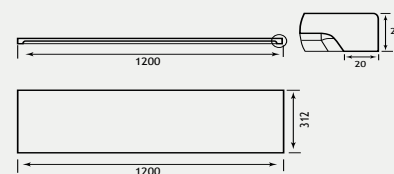

BASE UNITS

Concealed Cistern
WC Unit - 1.029

Concealed Cistern WC unit (1.029) with two removable fascia panels. The panels are not pre-drilled or cut (for greater flexibility when fitting)

W: 600mm • D 305mm • H 800mm**

Description	Code	£ Ex VAT	£ Inc VAT
Bonito 60cm WC unit*	1.029	338.00	405.60

*Plinth must be ordered separately

**Excluding countertop and basin

Base Unit - 1.030/031

300mm Base Unit (1.030/031) with drawer (order LH or RH). All drawers have metal runners and all doors have metal adjustable hinges. RH shown

W: 300mm • D 305mm • H 800mm**

Description	Code	£ Ex VAT	£ Inc VAT
Bonito 30cm RH base drawer unit*	1.030	187.00	224.40
Bonito 30cm LH base drawer unit*	1.031	187.00	224.40

*Plinth must be ordered separately

**Height measurement excluding countertop

Base Unit - 1.298

W: 600mm • D 305mm • H 800mm**

Description	Code	£ Ex VAT	£ Inc VAT
Bonito 60cm base cupboard with drawer*	1.298	313.00	375.60

*Plinth must be ordered separately

**Height measurement excluding countertop

1.062

1.042

Cast Panel & Plain Infill

Description	Code	£ Ex VAT	£ Inc VAT
Bonito cast cut out panel	1.062	36.00	43.20
Plain infill panel 30 x 81cm	1.042	88.00	105.60

Extras

Description	Code	£ Ex VAT	£ Inc VAT
Vantage Plain Hidden Cistern CP Push Button	17.001	180.00	216.00
Eastbrook Jacket Hidden Cistern - Bottom Inlet	53.001	112.00	134.40
Vantage Hidden Cistern with Jacket	17.3029	207.00	248.40

Plinths

Description	Code	£ Ex VAT	£ Inc VAT
30cm Plinth (height 70mm)	1.011	20.00	24.00
60cm plinth (height 70mm)	1.037	22.00	26.40
90cm plinth (height 70mm)	1.038	24.00	28.80
120cm plinth (height 70mm)	1.039	25.00	30.00
150cm plinth (height 70mm)	1.040	29.00	34.80
180cm plinth (height 70mm)	1.041	31.00	37.20

Basin Unit - 1.028

Upper panel is supplied uncut (for semi recessed basin).

W: 600mm • D 305mm • H 800mm**

Description	Code	£ Ex VAT	£ Inc VAT
Bonito 60cm basin unit*	1.028	305.00	366.00

*Plinth must be ordered separately

**Height measurement excluding countertop