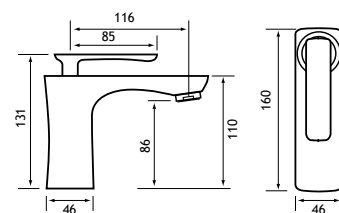

Helston Basin Mono