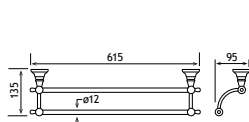

Rockingham

ROCKINGHAM SOLID BRASS ACCESSORIES

52.047