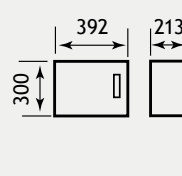

29.0138

29.0138