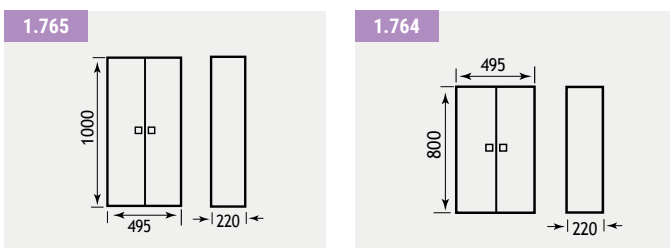

Oslo Tall Cistern

OSLO TALL CISTERN UNIT - MATT ANTHRACITE

A Comfort Height cistern unit that adapts your bathroom storage needs into a spacesaving solution. Available as a stand alone unit or with the option of two different size cupboards.

Alternative basins see page 283

Oslo Tall Cistern Unit - Matt Anthracite

Description	Code	£ Ex VAT	£ Inc VAT
Oslo tall cistern unit Matt Anthracite	1.762	391.00	469.20
Oslo tall cistern unit top Matt Anthracite	1.763	61.00	73.20
Oslo tall unit cupboard 500 x 800 Matt Anthracite	1.764	263.00	315.60
Oslo tall unit cupboard 500x1000 Matt Anthracite	1.765	301.00	361.20
Oslo 30cm tall cupboard Matt Anthracite	1.766	404.00	484.80
Oslo 58cm Matt Anthracite door base unit	1.757	329.00	394.80
Oslo 58 cast top *	51.007	211.00	253.20
Farrington BTW pan	26.0058	212.00	254.40
Northall / Farrington Wrap Over Soft Close Seat	26.0056	74.00	88.80
Vantage Plain Hidden Cistern CP Push Button	17.001	180.00	216.00
Eastbrook Jacket Hidden Cistern - Bottom Inlet	53.001	112.00	134.40
Vantage Hidden Cistern with Jacket	17.3029	207.00	248.40

Extras			
Description	Code	£ Ex VAT	£ Inc VAT
Trap for external overflow kit	7.0015	24.00	28.80
Flip Top Basin Waste - Unslotted	25.0005	19.00	22.80
Esk 600 x 700mm LED mirror	56.1079	277.00	332.40

*Due to depth of waste area, trap for external overflow kit & flip top basin waste are recommended for installation.