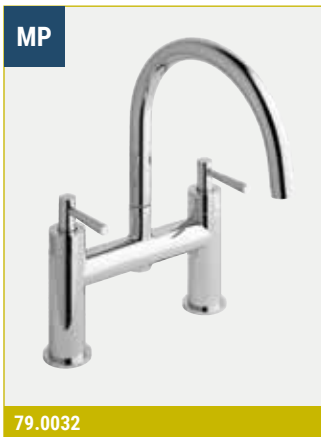

Prado Lever Range

PRADO LEVER

Prado Lever

Description	Colour	Code	£ Ex VAT	£ Inc VAT
Prado Lever Basin Mono Swivel Spout (inc Waste)	Chrome	79.0030	125.00	150.00
Prado Lever Bath Filler	Chrome	79.0032	185.00	222.00
Prado Lever BSM (inc Kit)**	Chrome	79.0033	228.00	273.60
Prado Lever 4 Hole Deck BSM	Chrome	79.0034	235.00	282.00
Prado Lever 3 Hole Deck Basin Mixer	Chrome	79.0035	189.00	226.80
Prado Lever 3 Hole Bath Filler	Chrome	79.0036	189.00	226.80
Prado Lever 3 Hole Wall Mounted Basin Mixer	Chrome	79.0037	125.00	150.00
Prado Lever 3 Hole Wall Mounted Bath Filler	Chrome	79.0038	126.00	151.20
Prado Lever Side Valves*	Chrome	79.0059	103.00	123.60

*Can be wall mounted or deck mounted. Ceramic disc technology.

**Wall brackets and slide rail kit sold separately.

Required minimum operating pressure key

MP - 0.5 bar minimum

For Overflow Fillers
see page 907

79.0034

MP

MP

MP

MP

MP

MP

MP

Wall or deck mounted