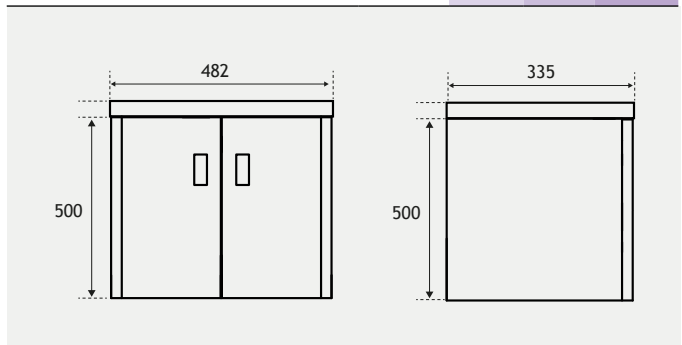

NEW! Cavone II 50cm Wall Hung Door Cabinet

Description	Colour	Code	£ Ex VAT	£ Inc VAT
50cm Door Cabinet	White Gloss	37.1023	239.00	286.80
50cm Door Cabinet	Matt Grey	37.1024	239.00	286.80

40 CM UNIT BASIN

NEW! Cavone II 40 cm Ceramic Basin

Description	Colour	Code	£ Ex VAT	£ Inc VAT
40cm Cavone Basin - Ceramic	White	37.1011	99.00	118.80

50 CM UNIT BASIN

NEW! Cavone II 50cm Ceramic Basin

Description	Colour	Code	£ Ex VAT	£ Inc VAT
50cm Cavone Basin - Ceramic	White	37.1013	107.00	128.40