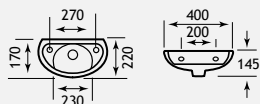

27.9711

Temptation Basin		WAS	NOW JUST	
Description	Code	£ Ex VAT	£ Ex VAT	£ Inc VAT
Temptation basin 400 1TH†	27.0781	58.00	41.00	49.20
Temptation basin 400 2TH†	27.9711	58.00	41.00	49.20

Wall mounted only.

WHILE STOCKS LAST! †