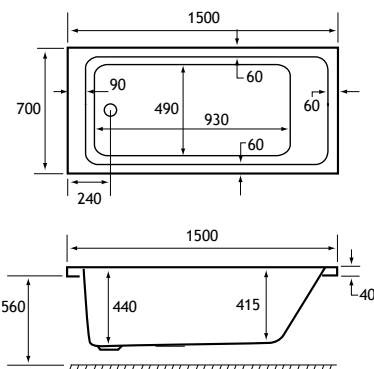

1500 x 700 x 440mm

192 Litres

DESCRIPTION	CODE	£ EX VAT	£ INC VAT
1500 x 700 Portland - 5mm	42.0019	284.00	340.80
1500 x 700 Portland - Beauforté	42.1019	521.00	625.20
PANELS			
1500 x 560 Front Panel	42.5017	114.00	136.80
700 x 560 End Panel	42.5024	69.00	82.80
1500 x 560 Front Panel - Beauforté	42.6017	192.00	230.40
700 x 560 End Panel - Beauforté	42.6024	114.00	136.80
1500 Adjustable Front Panel - Beauforté	42.6034	277.00	332.40
1810 x 810 L Shape Flat Panel - Beauforté	42.6035	367.00	440.40

SHOWER

HEAD REST

440 DEPTH

ULTRA STRONG