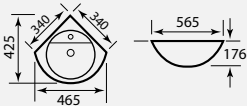

Dura Corner Basin			
Description	Code	£ Ex VAT	£ Inc VAT
460mm 1TH inc fixings	26.0013	68.00	81.60