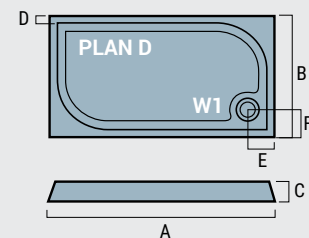

Rectangular Trays