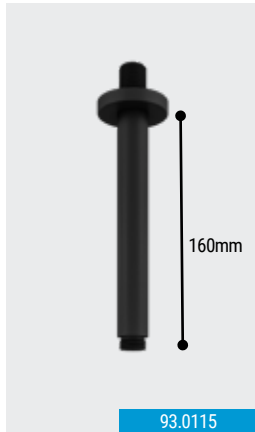

Shower Arms

CEILING MOUNTED SHOWER ARMS

Ceiling Mounted Shower Arms			
Description	Code	£ Ex VAT	£ Inc VAT
Round Shower Arm 160mm Chrome	93.0114	26.00	31.20
Round Shower Arm 160mm Matt Smooth Black	93.0115	29.00	34.80
Square Shower Arm 200mm Chrome	78.0010	37.00	44.40
Round Shower Arm 200mm Chrome	78.0011	29.00	34.80
Round Shower Arm 200mm Matt Smooth Black	78.0045	35.00	42.00