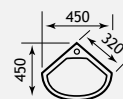

Kompact Corner			
Description	Code	£ Ex VAT	£ Inc VAT
Kompact corner cloakroom basin 1TH	27.0371	103.00	123.60