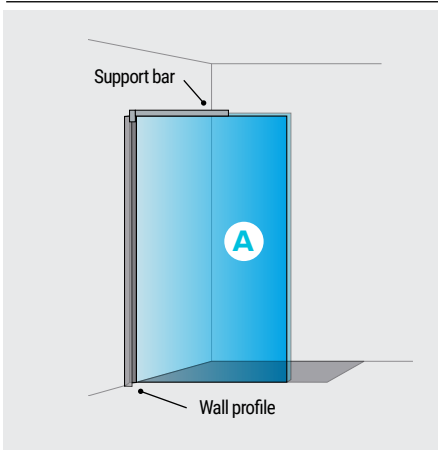

Valliant Walk-In

Tempered Glass - 8mm

1950 mm High

VALLIANT - TYPE A

Type A panels are fixed to the wall with a wall profile, the panel also comes with one wall support bar.

FEATURES

- 10 Year manufacturer's guarantee*
- Easy clean glass
- 1950mm Height
- Trays available to match
- 8mm Tempered safety glass
- *With conditions

Panel A
Comes with 1 wall profile and 1 support bar.