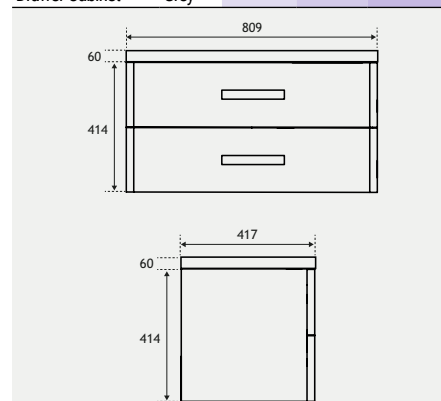

Cavone Unit Range

CAVONE WALL HUNG DRAWER CABINET

50 CM UNIT

60 CM UNIT

80 CM UNIT

Cavone 50cm Wall Hung Drawer Cabinet				
Description	Colour	Code	£ Ex VAT	£ Inc VAT
50cm Wall Hung Drawer Cabinet	White Gloss	36.0029	367.00	440.40
50cm Wall Hung Drawer Cabinet	Matt Grey	36.0030	367.00	440.40

Cavone 60cm Wall Hung Drawer Cabinet				
Description	Colour	Code	£ Ex VAT	£ Inc VAT
60cm Wall Hung Drawer Cabinet	White Gloss	36.0034	395.00	474.00
60cm Wall Hung Drawer Cabinet	Matt Grey	36.0035	395.00	474.00

Cavone 80cm Wall Hung Drawer Cabinet				
Description	Colour	Code	£ Ex VAT	£ Inc VAT
80cm Wall Hung Drawer Cabinet	White Gloss	36.0039	447.00	536.40
80cm Wall Hung Drawer Cabinet	Matt Grey	36.0040	447.00	536.40

50 CM UNIT BASIN

60 CM UNIT BASIN

80 CM UNIT BASIN

Cavone 50cm Basin				
Description	Colour	Code	£ Ex VAT	£ Inc VAT
50cm Cavone Basin	White	36.0031	147.00	176.40

Cavone 60cm Basin				
Description	Colour	Code	£ Ex VAT	£ Inc VAT
60cm Cavone Basin	White	36.0036	160.00	192.00

Cavone 80cm Basin				
Description	Colour	Code	£ Ex VAT	£ Inc VAT
80cm Cavone Basin	White	36.0041	192.00	230.40

NEW EXTRAS

36.9217

36.0071

NEW! Cavone Cabinet Extras

Description	Colour	Code	£ Ex VAT	£ Inc VAT
Cavone Handle (Each)	Brushed Brass	36.9217	10.00	12.00
Cavone Handle (Each)	Smooth Black	36.0071	6.00	7.20

36.9212

36.9211

NEW! Cavone Cabinet Extras

Description	Colour	Code	£ Ex VAT	£ Inc VAT
Rectangular Overflow	Brushed Brass	36.9212	10.00	12.00
Rectangular Overflow	Smooth Black	36.9211	5.00	6.00

NEW WEXTRAS