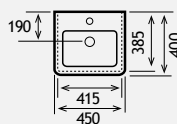

26.0088

Description	Code	£ Ex VAT	£ Inc VAT
Sorrento 45cm Ceramic top	26.0088	108.00	129.60
Ceramic Top Basin Slotted Waste	45.0000	26.00	31.20