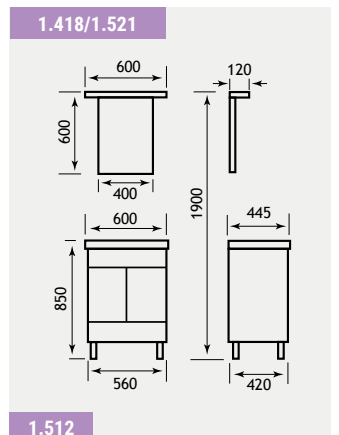

Sorrento

SORRENTO 45 UNIT

SORRENTO 60 UNIT

A modern design of a traditional concept with soft close hinges, adjustable feet and solid ceramic top.

A modern design of a traditional concept with soft close hinges, adjustable feet and solid ceramic top.

Sorrento 45 Unit

Description	Code	£ Ex VAT	£ Inc VAT
Sorrento 41cm base unit	1.510	357.00	428.40
Sorrento 40cm mirror*	1.418	126.00	151.20
Sorrento 45cm LED cornice	1.520	197.00	236.40
Sorrento 45cm Ceramic top	26.0088	108.00	129.60
Prado 500 Basin Mono (inc Waste)	79.0060	91.00	109.20

*Mirror must be fitted with a cornice.

For wall mirrors and cabinets see pages 326-351

FEATURES

- Soft close system on doors
- Separate shaver socket
- Chrome spotlights
- Adjustable legs on floor standing Units 120-130mm

Sorrento 60 Unit

Description	Code	£ Ex VAT	£ Inc VAT
Sorrento/Faro 56cm base unit	1.512	443.00	531.60
Sorrento 40cm mirror*	1.418	126.00	151.20
Sorrento 60cm LED cornice	1.521	224.00	268.80
Sorrento 60cm Ceramic top	26.0089	138.00	165.60
Prado 500 Basin Mono (inc Waste)	79.0060	91.00	109.20

*Mirror must be fitted with a cornice.

For wall mirrors and cabinets see pages 326-351

FEATURES

- Soft close system on doors and drawer
- Separate shaver socket
- Chrome spotlights
- Adjustable legs on floor standing Units 120-130mm

All Sorrento cornices include separate shaver sockets and chrome spots.