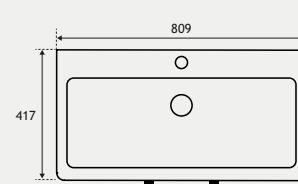

80 CM UNIT BASIN

Cavone 50cm Basin				
Description	Colour	Code	£ Ex VAT	£ Inc VAT
50cm Cavone Basin	White	36.0031	147.00	176.40

Cavone 60cm Basin				
Description	Colour	Code	£ Ex VAT	£ Inc VAT
60cm Cavone Basin	White	36.0036	160.00	192.00

Cavone 80cm Basin				
Description	Colour	Code	£ Ex VAT	£ Inc VAT
80cm Cavone Basin	White	36.0041	192.00	230.40

NEW EXTRAS

36.9217

36.0071

NEW! Cavone Cabinet Extras

Description	Colour	Code	£ Ex VAT	£ Inc VAT
Cavone Handle (Each)	Brushed Brass	36.9217	10.00	12.00
Cavone Handle (Each)	Smooth Black	36.0071	6.00	7.20

36.9212

36.9211

NEW! Cavone Cabinet Extras

Description	Colour	Code	£ Ex VAT	£ Inc VAT
Rectangular Overflow	Brushed Brass	36.9212	10.00	12.00
Rectangular Overflow	Smooth Black	36.9211	5.00	6.00

NEW WEXTRAS