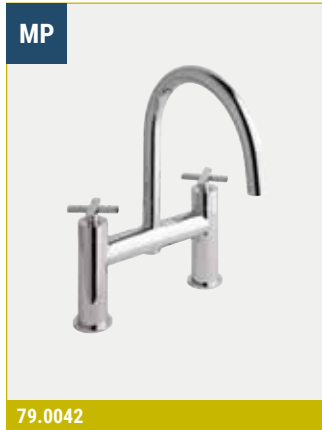

Prado Star Range

PRADO STAR

Prado Star				
Description	Colour	Code	£ Ex VAT	£ Inc VAT
Prado Star Basin Mono Swivel Spout (inc Waste)	Chrome	79.0040	125.00	150.00
Prado Star Bath Filler	Chrome	79.0042	182.00	218.40
Prado Star BSM (inc Kit)**	Chrome	79.0043	227.00	272.40
Prado Star 4 Hole Deck BSM	Chrome	79.0044	230.00	276.00
Prado Star 3 Hole Deck Basin Mixer	Chrome	79.0045	173.00	207.60
Prado Star 3 Hole Bath Filler	Chrome	79.0046	173.00	207.60
Prado Star 3 Hole Wall Mounted Basin Mixer	Chrome	79.0047	118.00	141.60
Prado Star 3 Hole Wall Mounted Bath Filler	Chrome	79.0048	120.00	144.00
Prado Star Side Valves*	Chrome	79.0049	113.00	135.60

*Can be wall mounted or deck mounted. Ceramic disc technology.
**Wall brackets and slide rail kit sold separately.

Required minimum operating pressure key

MP - 0.5 bar minimum

For Overflow Fillers
see page 907

MP

MP

MP

MP

MP

MP

MP

MP