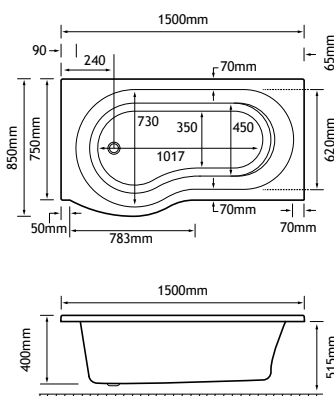

Shannon P-SHAPE

The robust but comfortable single ended Shannon P-Shape Shower Bath is reminiscent of the Biscay region, it has a wider curved space at one end of the bath for showering.

This space efficient bath provides a deceptively large bathing area and is 400mm at its deepest point, ensuring a luxurious, comfortable soak.

The Shannon P-Shape Shower Bath is available in left or right-handed bath variants, and in a choice of 1500 x 850mm and 1700 x 850mm. The range is offered in both 4mm acrylic and ultra-strong Beauforté, which significantly extends the life of the bath.

PRODUCT FEATURES

- 8 models
- Each available in: 4mm Acrylic & Ultra Strong Beauforté
- Supplied without pre-drilled tap holes or waste fittings
- 400mm depth on all Shannon SE models
- Wider curved space at one end for showering

1500 x 850 LH

1500 x 850/750 x 400mm

179 Litres

DESCRIPTION	CODE	£ EX VAT	£ INC VAT
1500 x 850 P-Shape LH - 4mm	42.0107	393.00	471.60
1500 x 850 P-Shape LH - Beauforté	42.1107	692.00	830.40
PANELS			
1500 x 515 P-Shape Front Panel	42.5042	114.00	136.80
1500 x 515 P-Shape Front Panel - Beauforté	42.6042	343.00	411.60
P-Shape Universal End Panel	42.5043	64.00	76.80
P-Shape Universal End Panel - Beauforté	42.6043	123.00	147.60
BATH SCREENS			
C Shape Screen 6mm easy clean	69.0140	229.00	274.80
C Shape Screen 6mm easy clean with towel rail	69.0143	413.00	495.60

SHOWER

HEAD REST

400 DEPTH

ULTRA STRONG