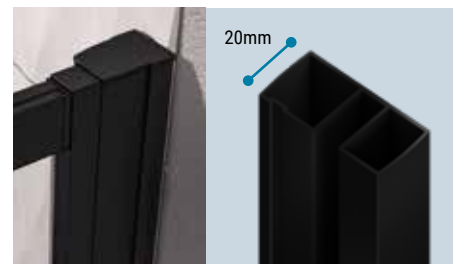

Square Edge Handle

EXTRAS

Extension Profile - Matt Black

Size	Code	£ Ex VAT	£ Inc VAT
8mm Extension Profile Matt Black	49.6041	29.00	34.80

Works with both sides of the door to wall, or side panel to wall.