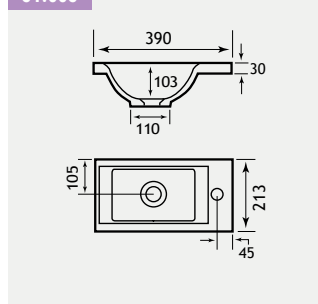

Oslo 39 - Door Unit Range

OSLO 39 WHITE GLOSS TWO DOOR UNIT

OSLO 39 ANTHRACITE TWO DOOR UNIT

Oslo White Gloss creates a stunning impression, a quality carcass with soft close systems on both the doors and drawers. New minimalist stone resin-cast tops allow more depth to the basin than ceramic sinks and are easy to keep clean. Available in various combinations the Oslo range will grace any bathroom.

Oslo Matt Anthracite gives off a modern feel, made of a quality carcass with soft close systems on both the doors and drawers. New minimalist stone resin-cast tops allow more depth to the basin than ceramic sinks and are easy to keep clean. Available in various combinations the Oslo range will grace any bathroom.

Oslo 39 Unit White Two Door Unit

Description	Code	£ Ex VAT	£ Inc VAT
Oslo 39cm base unit	1.064	250.00	300.00
Oslo/Faro 39 cast top *	51.005	165.00	198.00
Oslo 30cm tall cupboard, 2 door	1.294	404.00	484.80

Oslo White WC Unit

Description	Code	£ Ex VAT	£ Inc VAT
Oslo WC unit only	1.287	326.00	391.20
Oslo WC unit lid	1.075	63.00	75.60
Oslo WC unit plinth	1.288	18.00	21.60

Extras

Description	Code	£ Ex VAT	£ Inc VAT
Trap for external overflow kit	7.0015	24.00	28.80
Flip Top Basin Waste - Unslotted	25.0005	19.00	22.80

*Due to depth of the waste area, the trap for external overflow kit & a flip top basin waste (unslotted) are recommended for installation.

FEATURES

- Soft close system on doors

FEATURES - CAST MARBLE TOPS

- Made of 75% natural marble stone
- Repairable if chipped
- Seamless surface, easy to maintain

Oslo 39 Unit Anthracite Two Door Unit

Description	Code	£ Ex VAT	£ Inc VAT
Oslo 39cm Matt Anthracite base unit	1.754	250.00	300.00
Oslo/Faro 39 cast top	51.005	165.00	198.00
Status 390 cast top	51.022	165.00	198.00
Oslo 30cm tall cupboard Matt Anthracite	1.766	404.00	484.80