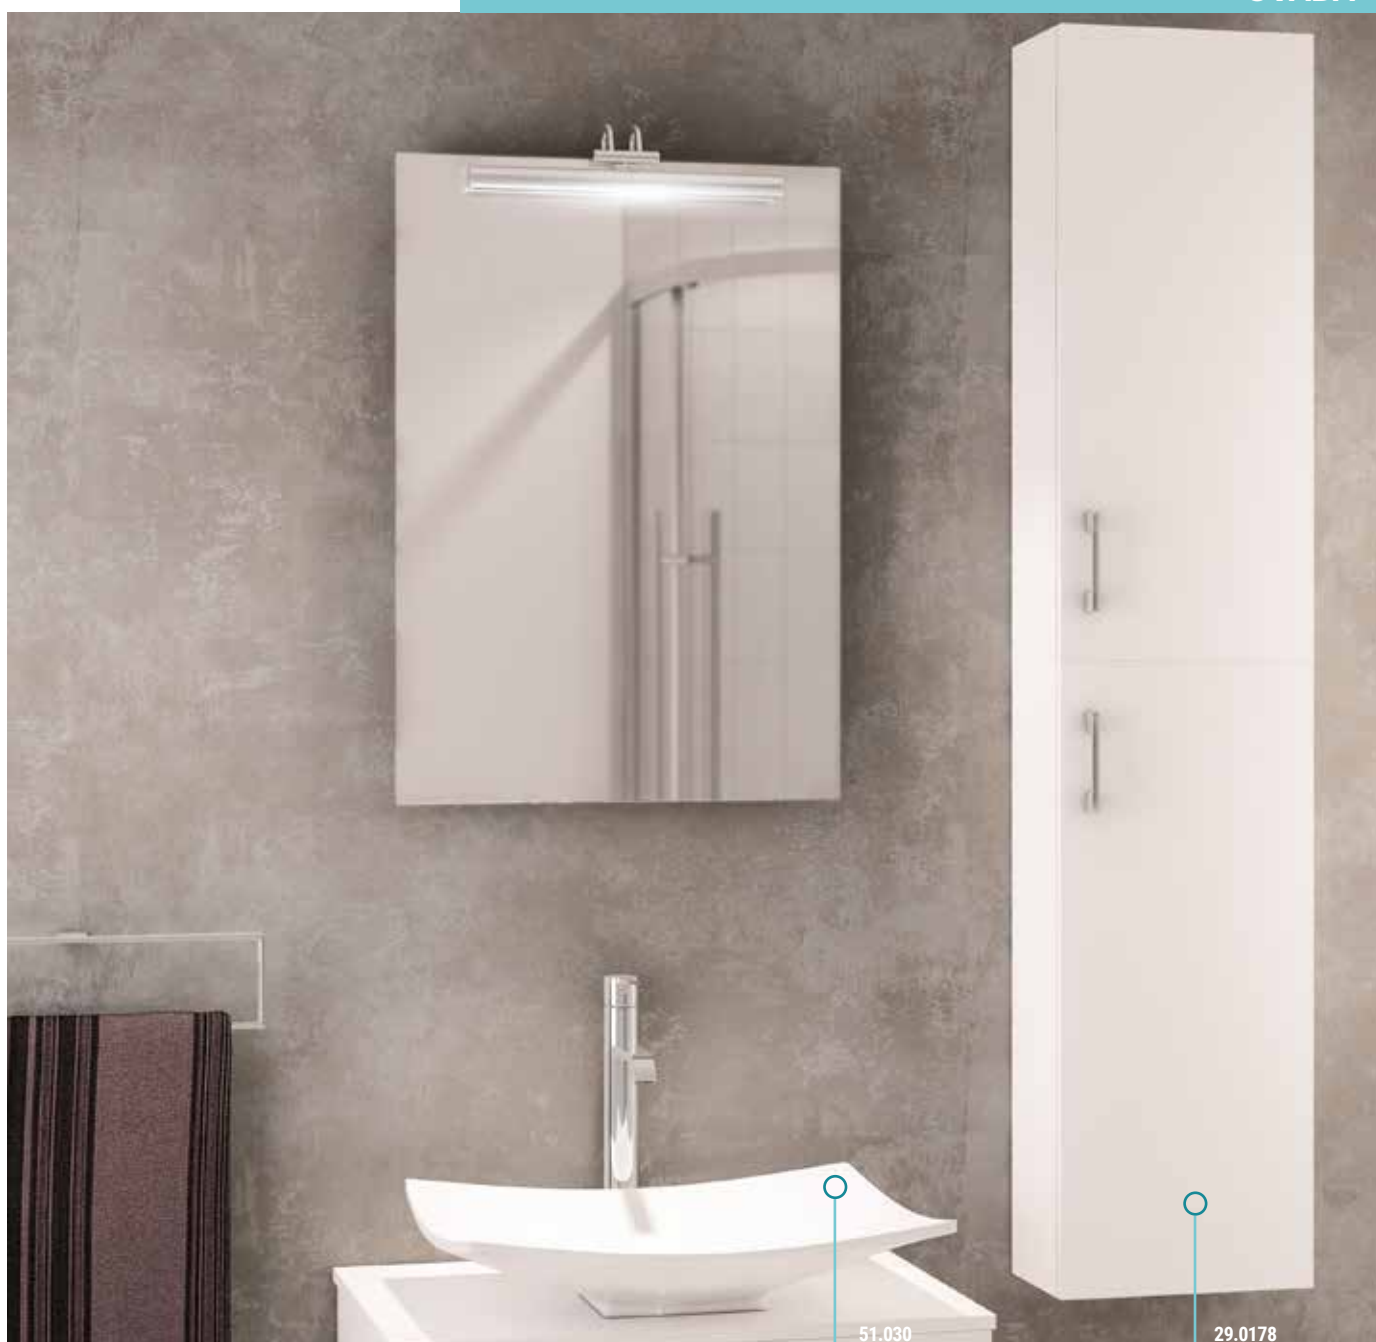

LED Mirrors

OVADA

51.030

29.0178

Ovada

Description (width x height x depth)	Code	£ Ex VAT	£ Inc VAT
Ovada 500 x 700 x 45 Mirror with Light	40.0038	167.00	200.40

Mirror is IP54

COMPLETE THE LOOK

Features

- LED lights
- Demister

Manufacturer Warranty:
1 year