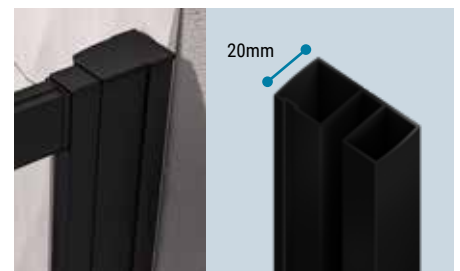

FEATURES

1. 10 Year manufacturer's guarantee*
   - Easy clean glass
   - Trays available to match
   - Suitable for power shower
   - 6mm Tempered safety glass
   - Anodized Matt Black finish
   - Fully concealed fixings
2. *With conditions