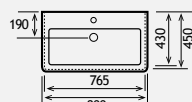

26.0090

Sorrento 80 (800mm x 445mm)

Description	Code	£ Ex VAT	£ Inc VAT
Sorrento 80cm ceramic top	26.0090	178.00	213.60
Ceramic Top Basin Slotted Waste	45.0000	26.00	31.20