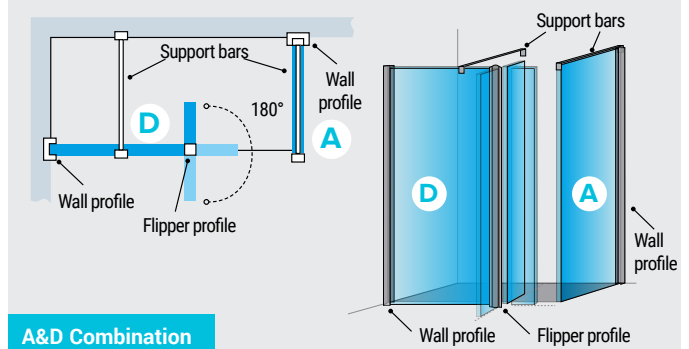

Panel A

Comes with 1 wall profile and 1 support bar.

A&D Combination

Valliant Walk-In

VALLIANT - TYPE A&C - COMBINATIONS

Tempered Glass - 8mm 

1950 mm High 

Application 1