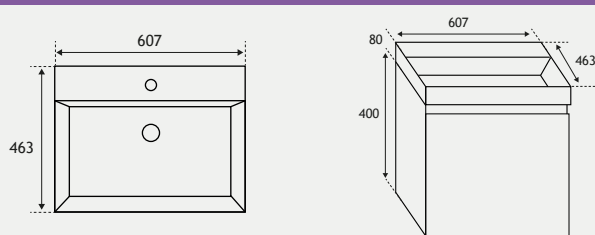

50 CM UNIT BASIN

60 CM UNIT BASIN

Cavone 50cm Cloakroom Basin				
Description	Colour	Code	£ Ex VAT	£ Inc VAT
50cm Gravina Wall Hung Basin	White	36.0059	159.00	190.80

Cavone 60cm Cloakroom Basin				
Description	Colour	Code	£ Ex VAT	£ Inc VAT
60cm Gravina Wall Hung Basin	White	36.0062	179.00	214.80