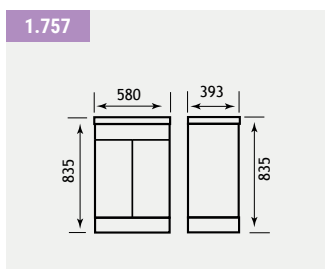

Status 58 Cast Top			
Description	Code	£ Ex VAT	£ Inc VAT
Status 58cm cast top*	51.024	241.00	289.20