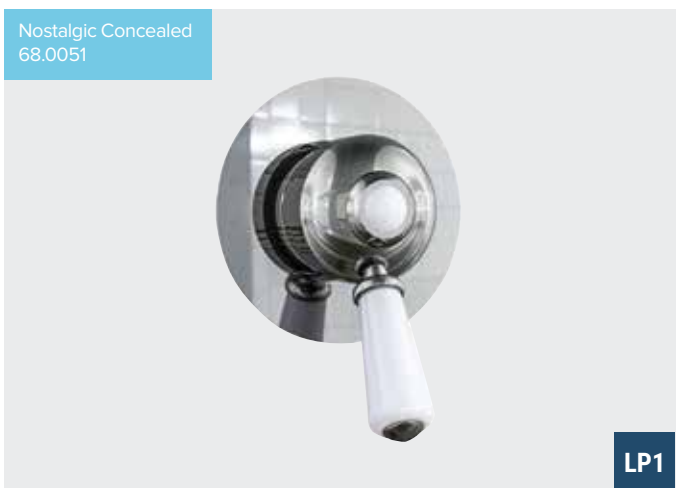

NOSTALGIC SINGLE LEVER SHOWER VALVE

Manufactured from solid brass, this traditional yet stylish manual valve is suitable for both concealed and exposed installations. With hard-wearing and reliable ceramic disc technology and an easy-to-use lever action, this valve is suitable for all installations.