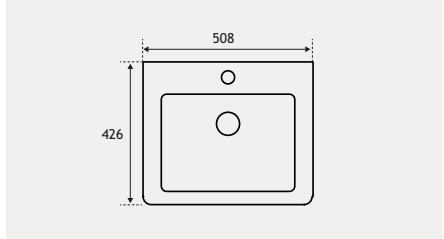

50 CM UNIT BASIN