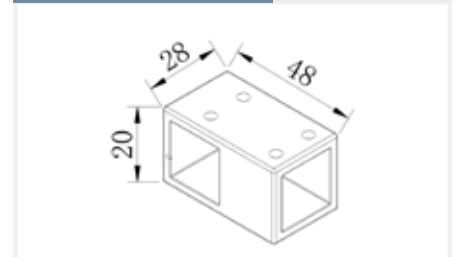

49.1098 T-Piece connector