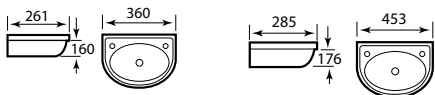

26.0011

26.0012

Dura Range

DURA PANS

ECO VORTEX TECHNOLOGY

Eco Vortex
Flush
Video Demo

New Products due October 2023

The Dura suite is a fusion - having a modern design whilst still retaining some features of the more traditional suite.