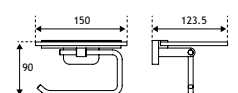

52.422

52.403

52.423

52.404

52.424

Asti Range

ASTI ACCESSORIES - CHROME & MATT BLACK

| Asti Accessories | | | | | |
|------------------------------------------|------------|----------------------------------|--------|----------|-----------|
| Description | Colour | Dimensions width x projection | Code | £ Ex VAT | £ Inc VAT |
| Asti Towel Ring and Double Hook | Chrome | 416 x 73 | 52.401 | 68.00 | 81.60 |
| Asti Towel Ring and Double Hook | Matt Black | 416 x 73 | 52.421 | 73.00 | 87.60 |
| Asti Towel Ring, Hook and Tumbler Holder | Chrome | 416 x 90 | 52.402 | 68.00 | 81.60 |
| Asti Towel Ring, Hook and Tumbler Holder | Matt Black | 416 x 90 | 52.422 | 73.00 | 87.60 |
| Asti Towel Ring | Chrome | 160 x 46 | 52.403 | 29.00 | 34.80 |
| Asti Towel Ring | Matt Black | 160 x 46 | 52.423 | 31.00 | 37.20 |
| Asti Toilet Roll Holder with Glass Shelf | Chrome | 150 x 124 | 52.404 | 53.00 | 63.60 |
| Asti Toilet Roll Holder with Glass Shelf | Matt Black | 150 x 124 | 52.424 | 55.00 | 66.00 |
| Asti Toilet Roll Holder | Chrome | 150 x 70 | 52.405 | 22.00 | 26.40 |
| Asti Toilet Roll Holder | Matt Black | 150 x 70 | 52.425 | 25.00 | 30.00 |
| Asti Robe Hook Curved | Chrome | 58 x 41 | 52.406 | 16.00 | 19.20 |
| Asti Robe Hook Curved | Matt Black | 58 x 41 | 52.426 | 17.00 | 20.40 |
| Asti Double Tumbler Holder | Chrome | 166 x 84 | 52.407 | 42.00 | 50.40 |
| Asti Double Tumbler Holder | Matt Black | 166 x 84 | 52.427 | 46.00 | 55.20 |
| Asti Tumbler Holder | Chrome | 67 x 90 | 52.408 | 22.00 | 26.40 |
| Asti Tumbler Holder | Matt Black | 67 x 90 | 52.428 | 24.00 | 28.80 |
| Asti Soap Dish Holder | Chrome | 110 x 126 | 52.409 | 22.00 | 26.40 |
| Asti Soap Dish Holder | Matt Black | 110 x 126 | 52.429 | 24.00 | 28.80 |