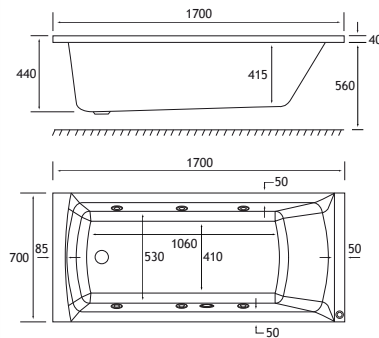

1700 x 700 SE 6 Jet

DESCRIPTION	CODE	£ EX VAT	£ INC VAT
1700 x 700 Rockall SE 6 Jet Whirlpool - Beauforté	42.2005	1458.00	1749.60
PANELS			
1700 x 560 Front Panel	42.5013	114.00	136.80
700 x 560 End Panel	42.5024	69.00	82.80
1700 x 560 Front Panel - Beauforté	42.6013	192.00	230.40
700 x 560 End Panel - Beauforté	42.6024	114.00	136.80
1810 x 810 L Shape Flat Panel - Beauforté	42.6035	367.00	440.40
1700 Adjustable Front Panel - Beauforté	42.6033	277.00	332.40