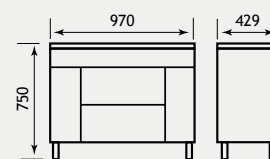

Sorrento Slab

SORRENTO SLAB 100

1.516