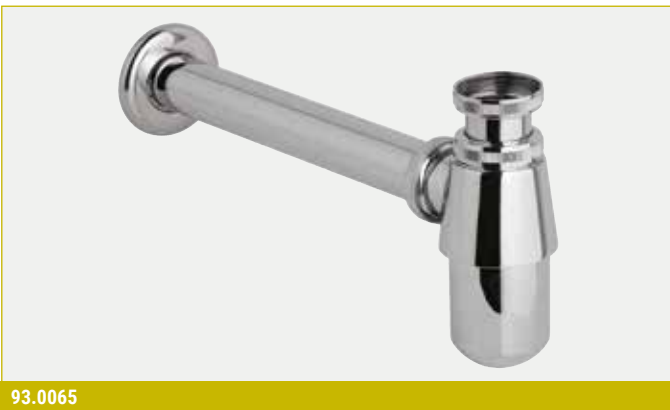

BOTTLE TRAPS

Bottle Traps

Description	Code	£ Ex VAT	£ Inc VAT
1.25" Bottle Trap inc Extender Tube	98.0017	41.00	49.20
Square Bottle Trap and Extension Tube	93.0050	70.00	84.00
Minimalist Bottle Trap	93.0065	39.00	46.80

LEVERS

Levers

Description	Code	£ Ex VAT	£ Inc VAT
Metal Universal WC Lever	98.0011	14.00	16.80
Ceramic Handle WC Lever	98.0012	17.00	20.40