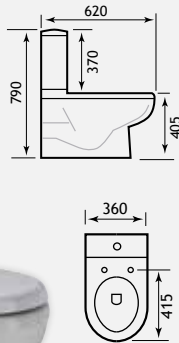

DURA BTW CC PAN

Soft Close Seat

Eco Vortex Flush