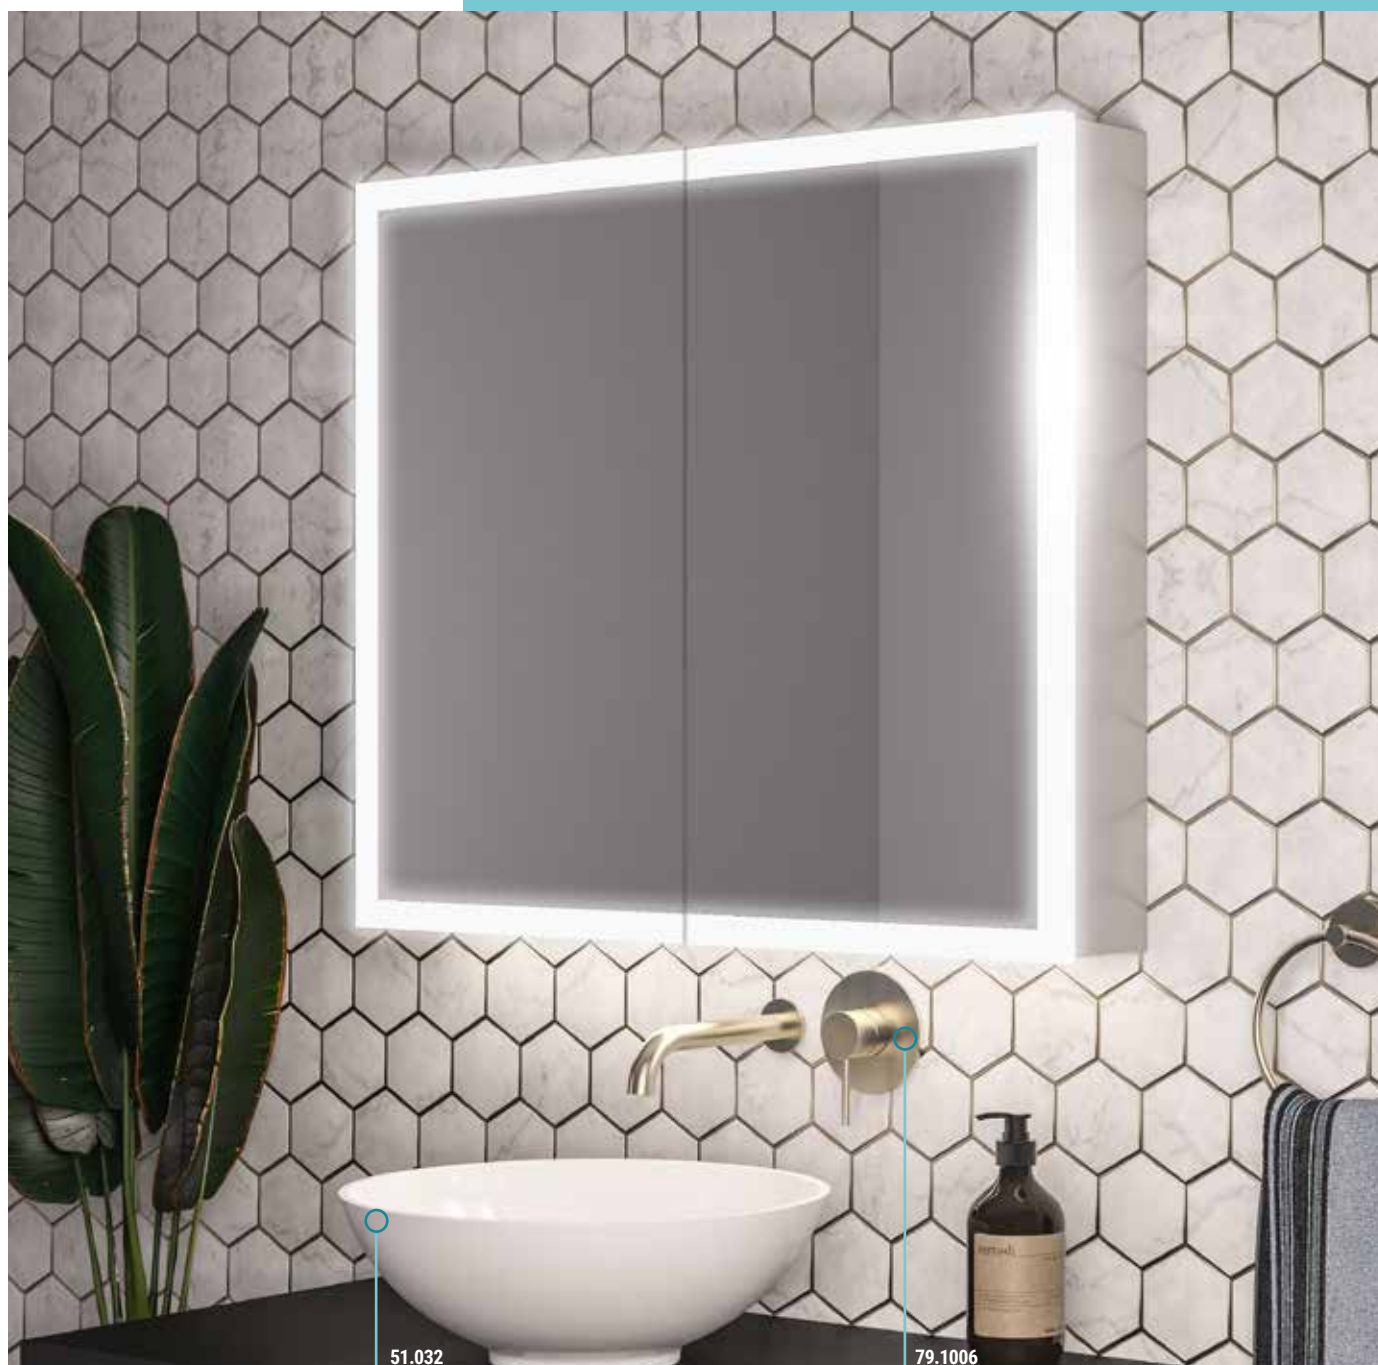

Cabinet Mirrors

CASSIO 2 DOOR CABINET

51.032

79.1006

Features

- Internal mirror on door
- Aluminium cabinet
- Variable shelf heights
- Demister (on both doors on all 2-door models. Demister on middle door on 3-door model)
- USB & Shaver socket
- LED lights on the inside, outside and underneath
- Infrared sensor
- Soft close hinges

Available in two sizes:
600x700 mm
800x700 mm

Cassio Cabinet

Description (width x height)	Code	£ Ex VAT	£ Inc VAT
Cassio 600 x 700 LED Mirror - 2 Door	40.1023	681.00	817.20
Cassio 800 x 700 LED Mirror - 2 Door	40.1024	745.00	894.00

Cabinet is IP44.

COMPLETE THE LOOK

Description	Code	£ Ex VAT	£ Inc VAT
Heyford Wall Mounted Basin Tap Brushed Brass	79.1006	102.00	122.40
Rondo sit on basin 412 White	51.032	202.00	242.40