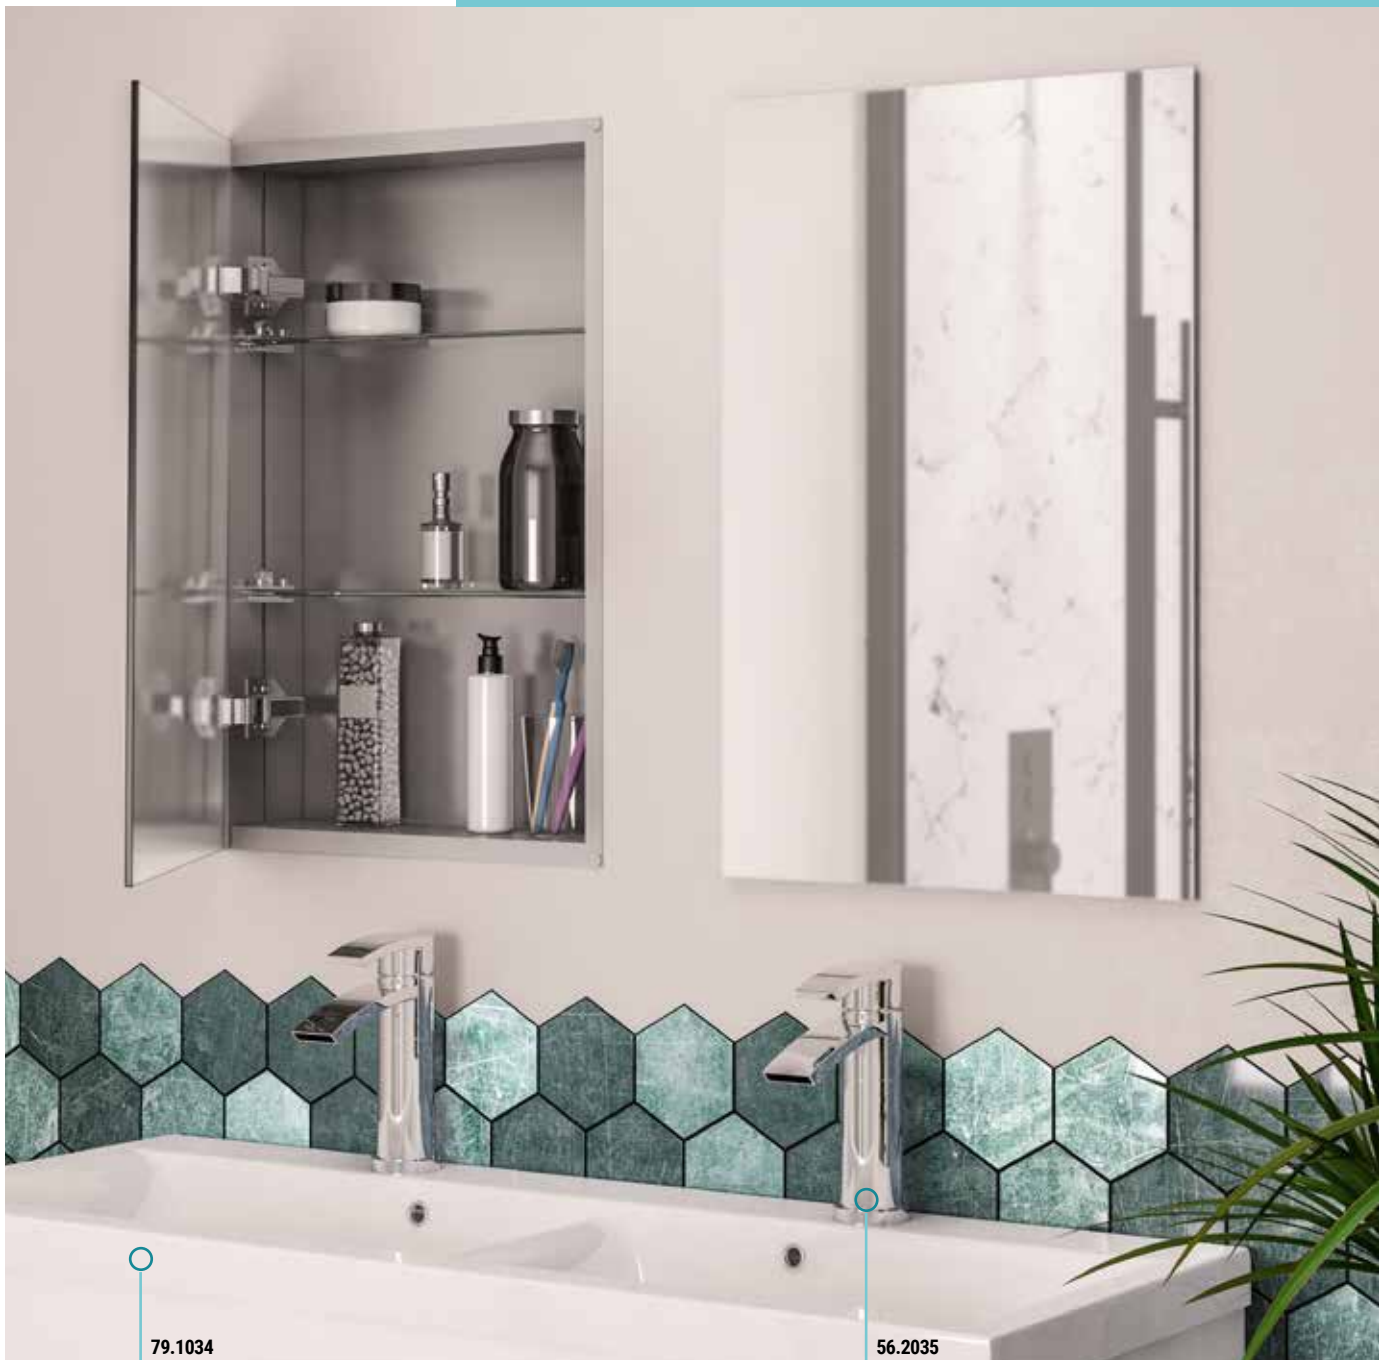

Cabinet Mirrors

RAVINI