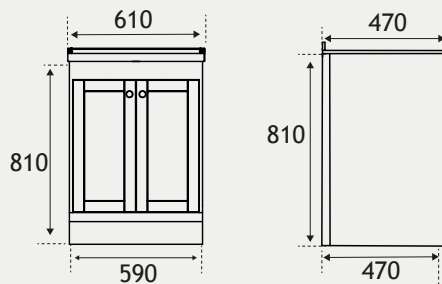

NEW! Hardwick 60cm Square Unit

Description	Colour	Code	£ Ex VAT	£ Inc VAT
Hardwick 60cm Unit	Matt White	36.2034	348.00	417.60
Hardwick 60cm Unit	Matt Anthracite	36.2035	348.00	417.60

50 CM UNIT BASIN

NEW! Hardwick 50cm Square Unit Basin

Description	Colour	Code	£ Ex VAT	£ Inc VAT
Hardwick Square 50cm Basin Quartz	White Quartz	36.2033	182.00	218.40
Hardwick Square 50cm Basin	White Polymarble	36.2032	152.00	182.40