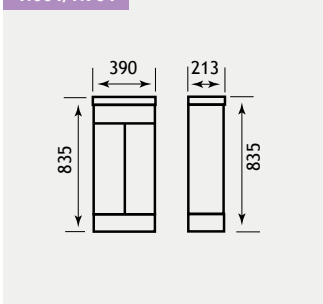

FEATURES - CAST MARBLE TOPS

- Made of 75% natural marble stone
- Repairable if chipped
- Seamless surface, easy to maintain

1.064/1.754