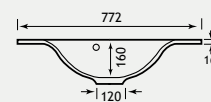

Faro 80 Range

FARO 80

Faro 80 - Base and Top

Description	Code	£ Ex VAT	£ Inc VAT
Sorrento/Faro 76cm base unit	1.514	500.00	600.00
Faro 80cm cast top *	51.012	275.00	330.00
Mirror Options 1			
Faro 80cm mirror †	1.273	192.00	230.40
Faro 80cm wave action LED cornice	1.274	334.00	400.80
Mirror Options 2			
Faro 39cm mirror †	1.270	138.00	165.60
Faro 39cm LED cornice	1.277	197.00	236.40
Faro 20cm Wall Cupboard (each)**	1.268	181.00	217.20

† NB. mirror must be fitted with cornice. *Due to depth of the waste area, the trap for external overflow kit & a flip top basin waste (unslotted) are recommended for installation. **NB For Option 2 this line needs to be doubled if two cupboards required.

Extras

Description	Code	£ Ex VAT	£ Inc VAT
Trap for external overflow kit	7.0015	24.00	28.80
Flip Top Basin Waste - Unslotted	25.0005	19.00	22.80

FEATURES

- Soft close system on doors
- Separate shaver socket
- Adjustable legs 120-130mm

FEATURES - CAST MARBLE TOPS

- Made of 75% natural marble stone
- Repairable if chipped
- Seamless surface, easy to maintain

The Faro range features adjustable legs. 120-130mm

51.012

For wall mirrors and cabinets see pages 326-351

(Option 1) 1.273/1.274

*NB Mirror and cornice height does not include plastic shroud

(Option 2) 1.270/1.277/1.268

*NB Mirror and cornice height does not include plastic shroud