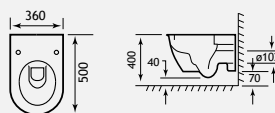

Description	Code	£ Ex VAT	£ Inc VAT
Dura Wall Hung Pan	26.0048	198.00	237.60
NEW Dura BTW Eco Vortex Pan	26.0197	190.00	228.00
Dura Deluxe Soft Close Seat	26.0015	73.00	87.60