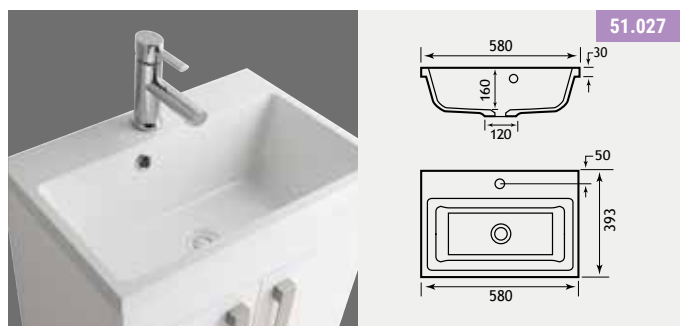

Quantum 58 Cast Top			
Description	Code	£ Ex VAT	£ Inc VAT
Quantum 58cm cast top*	51.027	252.00	302.40