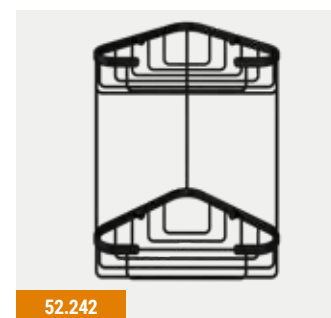

Solid Brass Baskets

SOLID BRASS BASKETS

Solid Brass Baskets					
Description	Dimensions width x projection	Colour	Code	£ Ex VAT	£ Inc VAT
Single corner basket	197 x 197 x 76	Chrome	52.201	50.00	60.00
Double corner basket	345 x 195x 195	Chrome	52.202	110.00	132.00
NEW! Double corner basket	345 x 195x 195	Matt Black	52.241	119.00	142.80
NEW! Double corner basket	345 x 195x 195	Brushed Brass	52.231	129.00	154.80
Rectangular wall basket	261 x 120 x 90	Chrome	52.203	58.00	69.60
Double basket	275 x 155 x 310	Chrome	52.205	127.00	152.40
Corner basket	210 x 210 x 110	Chrome	52.206	65.00	78.00
Rectangular basket	360 x 95 x 150	Chrome	52.207	76.00	91.20
Rectangular basket	265 x 125 x 55	Chrome	52.208	66.00	79.20
Rectangular basket	200 x 120 x 45	Chrome	52.209	58.00	69.60
Double corner basket	175 x 175 x 270	Chrome	52.210	75.00	90.00
NEW! Double corner basket	175 x 175 x 270	Matt Black	52.242	75.00	90.00
NEW! Double corner basket	175 x 175 x 270	Brushed Brass	52.232	83.00	99.60
Corner basket	205 x 205 x 110	Chrome	52.211	74.00	88.80
NEW! Corner basket	205 x 205 x 110	Matt Black	52.243	61.00	73.20
NEW! Corner basket	205 x 205 x 110	Brushed Brass	52.233	66.00	79.20
Double Rectangular hanging basket	275 x 125 x 510	Chrome	52.213	174.00	208.80
Bath Rack	850 x 198 x 91	Chrome	52.214	192.00	230.40

FEATURES

- Constructed from solid brass
- Hardwearing
- Easy to clean
- Polished chrome
- Factory assembled
- Easy to fit