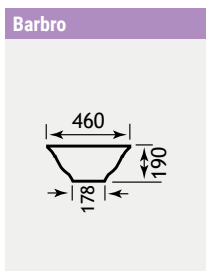

FEATURES - Sit On Basins

- Made of 75% natural marble stone
- Repairable if chipped
- Seamless surface, easy to maintain