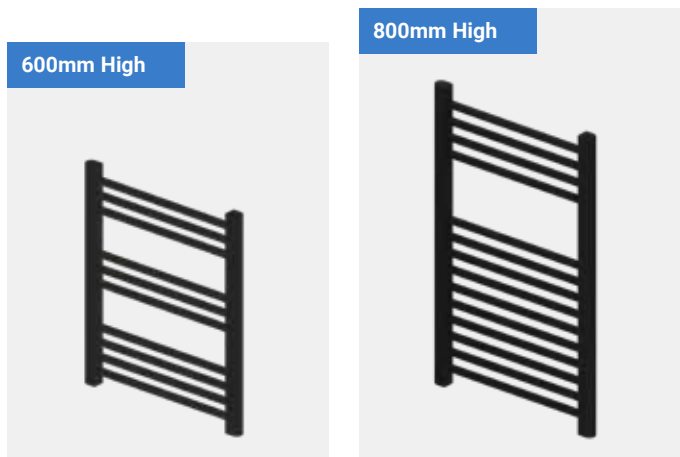

Multirail Range

WINGRAVE - STRAIGHT, MATT BLACK

A contemporary straight towel radiator range which comes in chrome, matt anthracite, matt cobalt blue, matt black, matt grey, gloss white and matt white finishes. With a wide variety of sizes, this range not only adds to your bathroom with design simplicity but also keeps your towels warm.

FEATURES

- 22mm diameter horizontal round tubes
- Wide range of sizes to fit in all spaces
- Horizontal sizes to fit under windows
- Tested to BS EN 442 standards
- 5 Year manufacturer's warranty*
- Can be single or dual fuel, or all electric

* With conditions

Warranty 5 Year	Diameter (Ø) 22 MM Bars	Heating	All Electric	Dual-Fuel