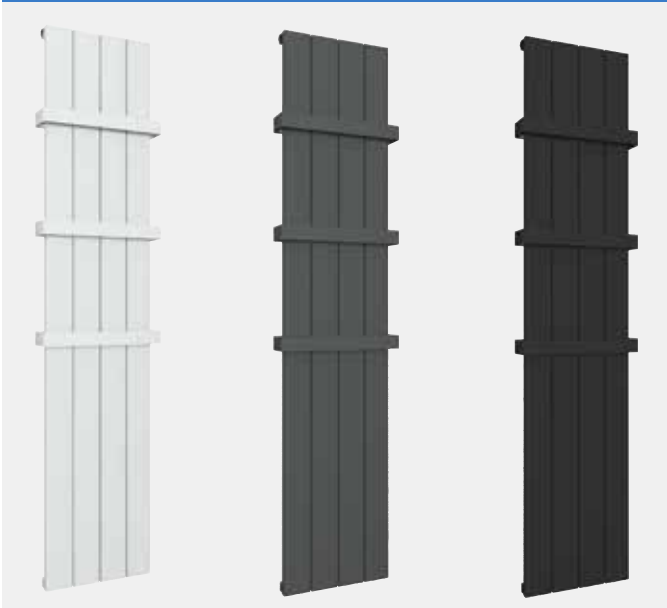

Matt Anthracite

Matt Black

Aluminium Range

ROSANO VERTICAL

Matt White