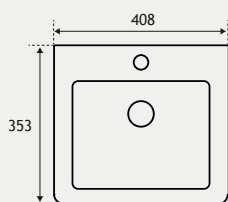

40 CM UNIT BASIN

NEW! Cavone II 40 cm Ceramic Basin

Description	Colour	Code	£ Ex VAT	£ Inc VAT
40cm Cavone Basin - Ceramic	White	37.1011	99.00	118.80