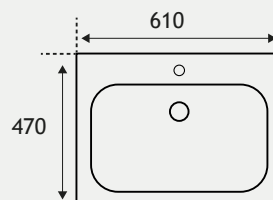

60 CM UNIT BASIN

NEW! Hardwick 60cm Square Unit Basin

Description	Colour	Code	£ Ex VAT	£ Inc VAT
Hardwick Square 60cm Basin Quartz	White Quartz	36.2037	192.00	230.40
Hardwick Square 60cm Basin	White Polymarble	36.2036	162.00	194.40
Hardwick Square 60cm Basin	White Ceramic	37.2038	162.00	194.40