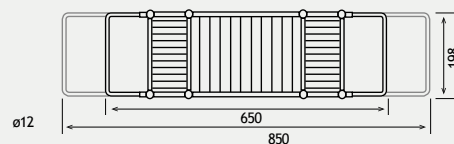

SOLID BRASS BASKETS

52.214

Solid Brass Baskets

Description	Dimensions width x projection	Colour	Code	£ Ex VAT	£ Inc VAT
Bath Rack	850 x 198 x 91	Chrome	52.214	192.00	230.40