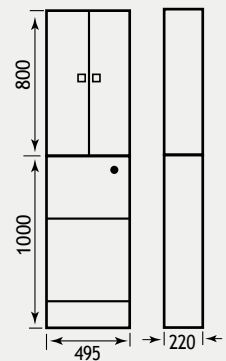

Oslo Tall Cistern

OSLO TALL CISTERN UNIT - WHITE

A Comfort Height cistern unit to complement the Dura Comfort Height BTW pan. Available as a stand alone unit or with the option of two different size cupboards.

Oslo Tall Cistern Unit

Description	Code	£ Ex VAT	£ Inc VAT
Oslo tall cistern unit	1.278	391.00	469.20
Oslo tall cistern unit top	1.279	61.00	73.20
Oslo tall unit cupboard 500 x 800 x 220mm	1.280	263.00	315.60
Oslo tall unit cupboard 500 x 1000 x 220mm	1.281	301.00	361.20
Dura Comfort Height BTW Pan	26.0047	195.00	234.00
Dura Deluxe Soft Close Seat	26.0015	73.00	87.60
Oslo 58cm door base unit	1.068	329.00	394.80
Oslo 58cm cast top	51.007	211.00	253.20
Vantage Plain Hidden Cistern CP Push Button	17.001	180.00	216.00
Eastbrook Jacket Hidden Cistern - Bottom Inlet	53.001	112.00	134.40
Vantage Hidden Cistern with Jacket	17.3029	207.00	248.40
Oslo 30cm tall cupboard, 2 door	1.294	404.00	484.80

For hidden cisterns see pages 194-195

Oslo Tall Cistern Unit Spares

Description	Code	£ Ex VAT	£ Inc VAT
Lower panel Oslo 50cm tall cistern unit	1.99046	74.00	88.80
Upper panel Oslo 50cm tall cistern unit	1.99047	43.00	51.60

FEATURES

- Soft close system on doors

FEATURES - CAST MARBLE TOPS

- Made of 75% natural marble stone
- Repairable if chipped
- Seamless surface, easy to maintain

26.0047

1.294

1.294

1.278 & 1.280

1.281

1.280

1.278 & 1.279

For wall mirrors and cabinets see pages 326-351