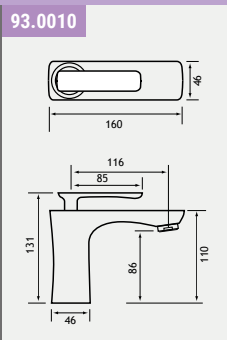

Complete the LOOK

HELSTON BASIN MONO

Description	Code	£ Ex VAT	£ Inc VAT
Helston Basin Mono (inc waste) Chrome	93.0010	115.00	138.00

For additional Helston colour options, see page 858.