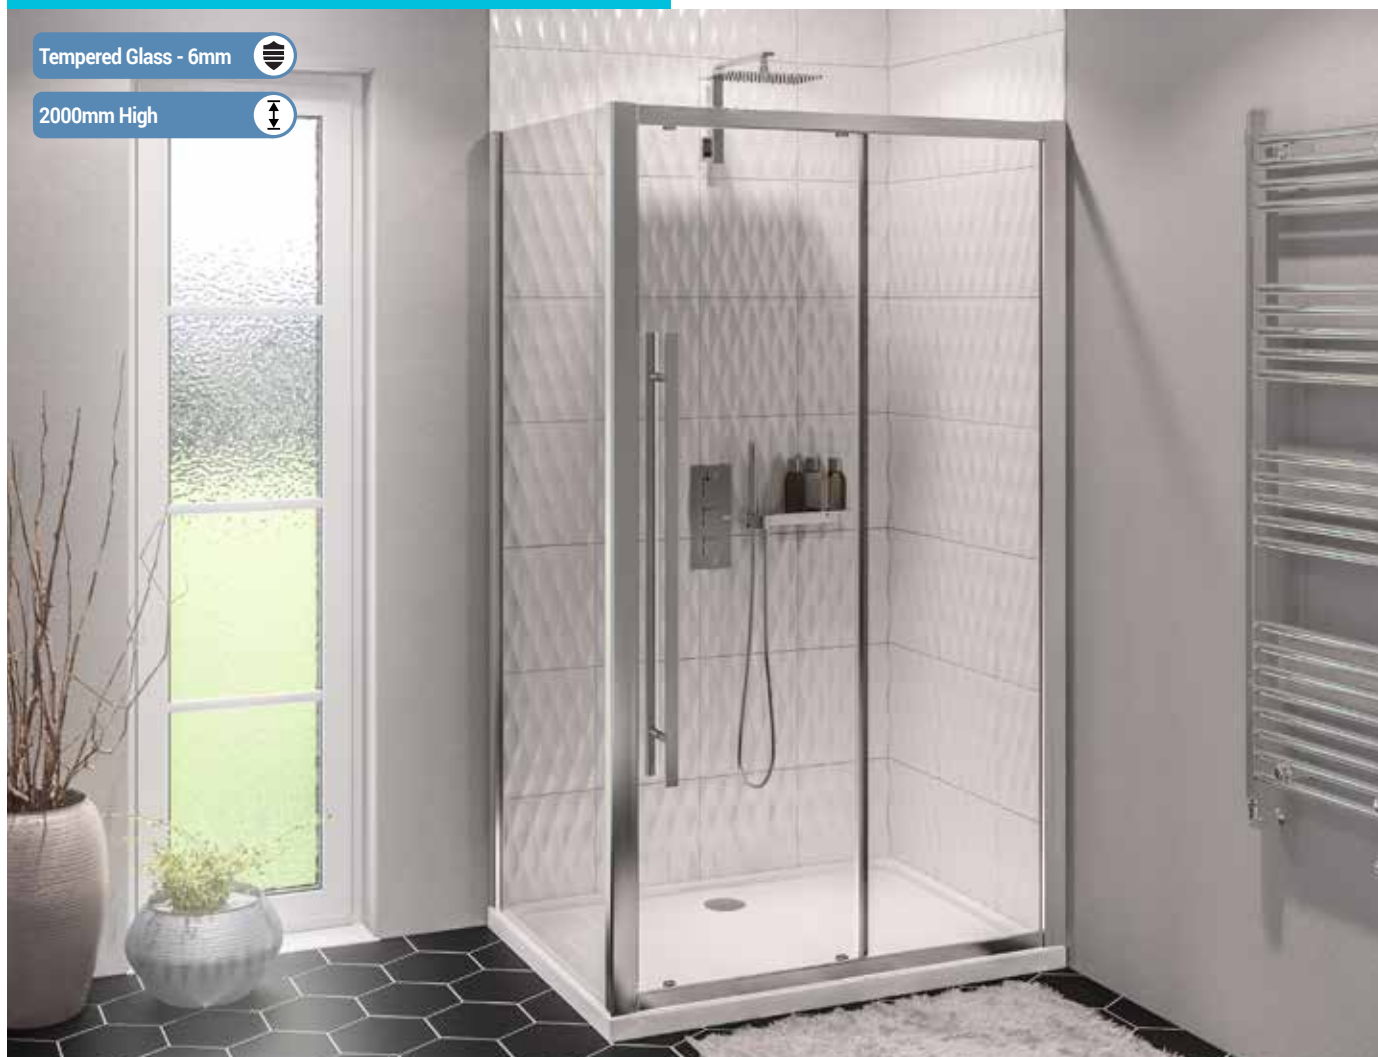

Vantage 2000

VANTAGE 2000 SLIDING DOOR - CHROME

Tempered Glass - 6mm

2000mm High

DOORS

Vantage 2000 Sliding Door - Chrome

Size	Adjustment	Door Opening	Code	£ Ex VAT	£ Inc VAT
1000mm door	940mm-980mm	365mm	49.0005	376.00	451.20
1100mm door	1040mm-1080mm	415mm	49.0007	394.00	472.80
1200mm door	1140mm-1180mm	465mm	49.0009	411.00	493.20
1400mm door	1340mm-1380mm	565mm	49.0011	440.00	528.00
1600mm door	1540mm-1580mm	665mm	49.0013	477.00	572.40
1650mm door	1590mm-1630mm	690mm	49.0015	484.00	580.80
1700mm door	1640mm-1680mm	715mm	49.0017	493.00	591.60

Adjustment varies when fitted with a side panel.

EXTRAS

Vantage 2000 Side Panel - Chrome

Size	Adjustment	Code	£ Ex VAT	£ Inc VAT
700mm Side panel	660mm-680mm	49.0029	198.00	237.60
760mm Side panel	720mm-740mm	49.0031	212.00	254.40
800mm Side panel	760mm-780mm	49.0033	218.00	261.60
900mm Side panel	860mm-880mm	49.0035	239.00	286.80
1000mm Side panel	960mm-980mm	49.0037	260.00	312.00

Vantage 2000 Side Panel with Towel Rail - Chrome

Size	Adjustment	Code	£ Ex VAT	£ Inc VAT
700mm Side panel with rail	660mm-680mm	49.0039	233.00	279.60
760mm Side panel with rail	720mm-740mm	49.0041	245.00	294.00
800mm Side panel with rail	760mm-780mm	49.0043	252.00	302.40
900mm Side panel with rail	860mm-880mm	49.0045	273.00	327.60

Vantage 2000 sliding door, 6mm tempered safety glass, 2000mm high

FEATURES

- 10 Year manufacturer's guarantee* W/Conditions
- Easy clean glass
- Suitable for power showers
- Trays available to match
- 6mm Tempered safety glass
- Chrome finish
- Fully concealed fixings