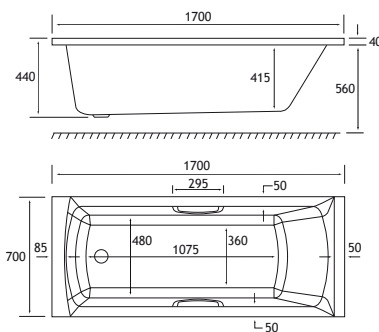

1700 x 700 x 440mm **238 Litres**

DESCRIPTION	CODE	£ EX VAT	£ INC VAT
1700 x 700 TG Rockall - 5mm	42.0126	290.00	348.00
1700 x 700 TG Rockall - Beauforté	42.1126	530.00	636.00

PANELS			
1700 x 560 Front Panel	42.5013	114.00	136.80
700 x 560 End Panel	42.5024	69.00	82.80
1700 x 560 Front Panel - Beauforté	42.6013	192.00	230.40
700 x 560 End Panel - Beauforté	42.6024	114.00	136.80
1700 Adjustable Front Panel - Beauforté	42.6033	277.00	332.40
1810 x 810 L Shape Flat Panel - Beauforté	42.6035	367.00	440.40

SHOWER

440 DEPTH

HEAD REST

ULTRA STRONG