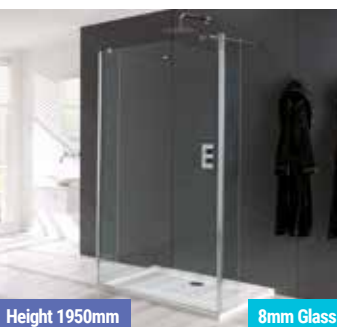

Height 1950mm 8mm Glass
Valliant Round Pole with Handhold P519
800, 900, 1000, 1200mm