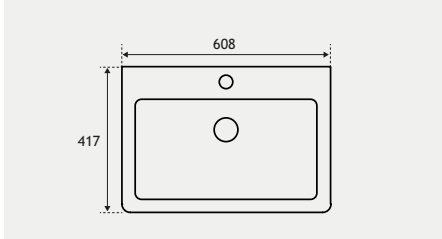

60 CM UNIT BASIN