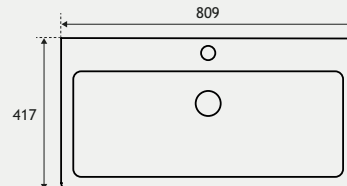

80 CM UNIT BASIN

Cavone 50cm Basin				
Description	Colour	Code	£ Ex VAT	£ Inc VAT
50cm Cavone Basin	White	36.0031	147.00	176.40

Cavone 60cm Basin				
Description	Colour	Code	£ Ex VAT	£ Inc VAT
60cm Cavone Basin	White	36.0036	160.00	192.00

Cavone 80cm Basin				
Description	Colour	Code	£ Ex VAT	£ Inc VAT
80cm Cavone Basin	White	36.0041	192.00	230.40

NEW EXTRAS

36.9212

36.9211

NEW! Cavone Cabinet Extras

Description	Colour	Code	£ Ex VAT	£ Inc VAT
Rectangular Overflow	Brushed Brass	36.9212	10.00	12.00
Rectangular Overflow	Smooth Black	36.9211	5.00	6.00

36.9217

36.0071

NEW! Cavone Cabinet Extras

Description	Colour	Code	£ Ex VAT	£ Inc VAT
Cavone Handle (Each)	Brushed Brass	36.9217	10.00	12.00
Cavone Handle (Each)	Smooth Black	36.0071	6.00	7.20

NEW EXTRAS