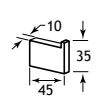

46.0002

46.0000