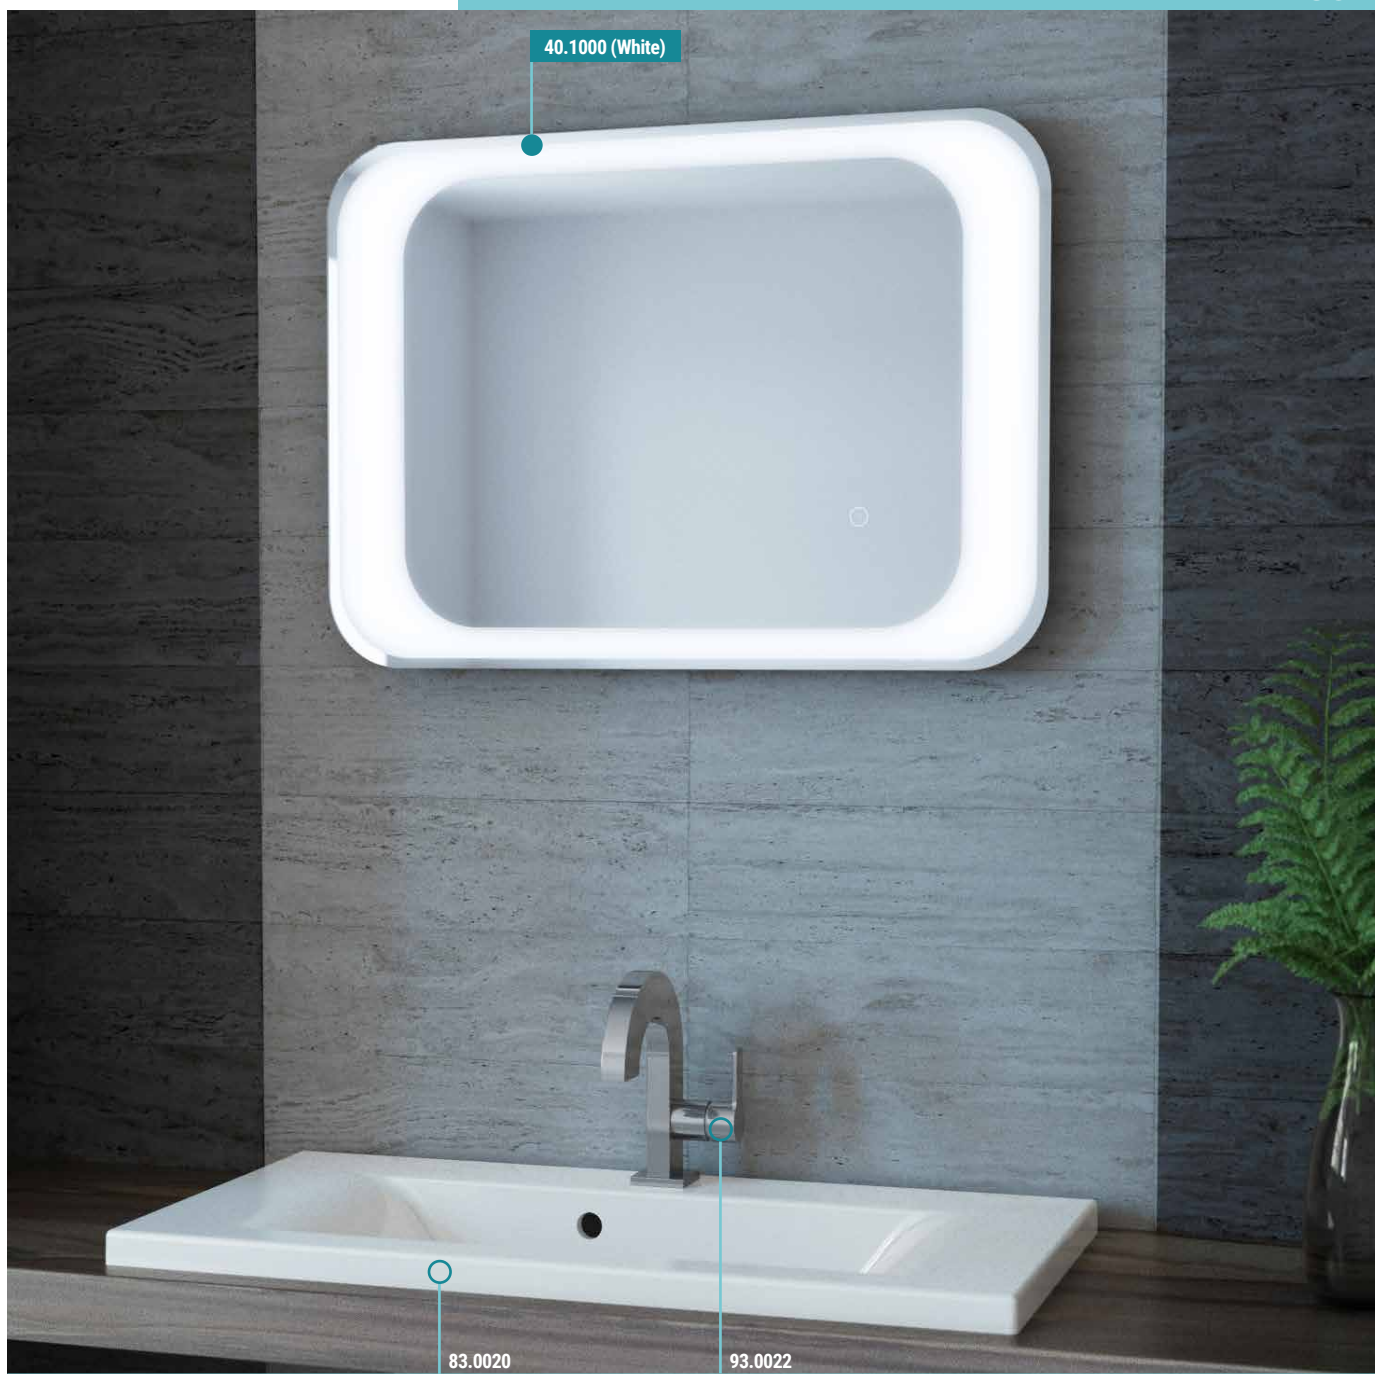

- On/off touch sensor switch
- LED lights

Manufacturer Warranty:
1 year glass
2 years electrical

LED Mirrors

TREVISO

Features

- White or blue LED light
- On/off touch sensor switch

Available in two light colour: