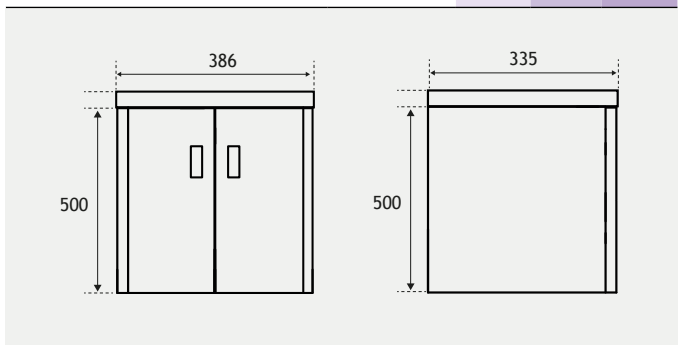

NEW! Cavone II 40cm Wall Hung Door Cabinet

Description	Colour	Code	£ Ex VAT	£ Inc VAT
40cm Door Cabinet	White Gloss	37.1021	199.00	238.80
40cm Door Cabinet	Matt Grey	37.1022	199.00	238.80