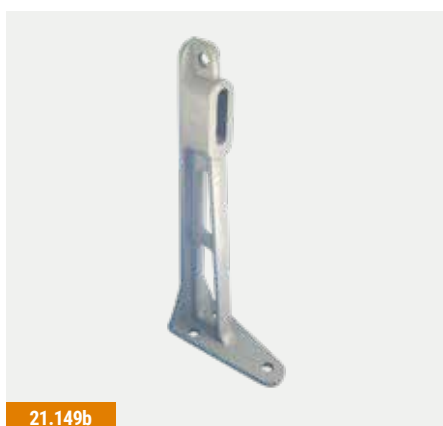

Bottle Traps, Levers, Frames & Fixings

Bottle Traps

Description	Code	£ Ex VAT	£ Inc VAT
1.25" Bottle Trap inc Extender Tube	98.0017	41.00	49.20
Square Bottle Trap and Extension Tube	93.0050	70.00	84.00
Minimalist Bottle Trap	93.0065	39.00	46.80

98.0017

93.0050

93.0065

Levers

Description	Code	£ Ex VAT	£ Inc VAT
Metal Universal WC Lever	98.0011	14.00	16.80
Ceramic Handle WC Lever	98.0012	17.00	20.40

98.0011

98.0012

Frames & Fixings

Description	Code	£ Ex VAT	£ Inc VAT
Wall Hung pan/bidet brackets -	21.149B	190.00	228.00
Mirage frame 310 x 345 -	73.0003	156.00	187.20
L-Shape wall hung pan/bidet brackets	90.0010	76.00	91.20

Description	Code	£ Ex VAT	£ Inc VAT
Fischer Bolts Set - basin to Wall -	9.201	18.00	21.60
Fischer bolts set - pan to floor - top fixing -	9.202	14.00	16.80
Fischer cloakroom/corner basin brackets -	9.203	19.00	22.80
Fischer bolts set - pan to floor - side fixing -	9.204	24.00	28.80

21.149b

73.0003

90.0010