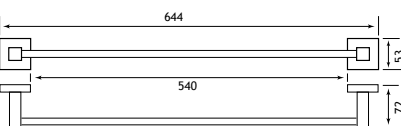

RIMINI SOLID BRASS ACCESSORIES

Can be freestanding or wall mounted

Each rail moves independently

52.109