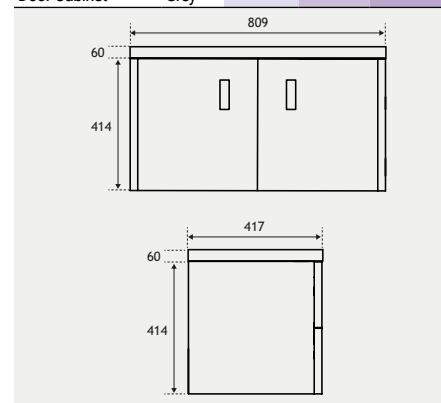

Cavone Unit Range

50 CM UNIT

60 CM UNIT

80 CM UNIT

Cavone 50cm Wall Hung Door Cabinet				
Description	Colour	Code	£ Ex VAT	£ Inc VAT
50cm Wall Hung Door Cabinet	White Gloss	36.0027	284.00	340.80
50cm Wall Hung Door Cabinet	Matt Grey	36.0028	284.00	340.80

Cavone 60cm Wall Hung Door Cabinet				
Description	Colour	Code	£ Ex VAT	£ Inc VAT
60cm Wall Hung Door Cabinet	White Gloss	36.0032	319.00	382.80
60cm Wall Hung Door Cabinet	Matt Grey	36.0033	319.00	382.80

Cavone 80cm Wall Hung Door Cabinet				
Description	Colour	Code	£ Ex VAT	£ Inc VAT
80cm Wall Hung Door Cabinet	White Gloss	36.0037	374.00	448.80
80cm Wall Hung Door Cabinet	Matt Grey	36.0038	374.00	448.80

50 CM UNIT BASIN

60 CM UNIT BASIN

80 CM UNIT BASIN

Cavone 50cm Basin				
Description	Colour	Code	£ Ex VAT	£ Inc VAT
50cm Cavone Basin	White	36.0031	147.00	176.40

Cavone 60cm Basin				
Description	Colour	Code	£ Ex VAT	£ Inc VAT
60cm Cavone Basin	White	36.0036	160.00	192.00

Cavone 80cm Basin				
Description	Colour	Code	£ Ex VAT	£ Inc VAT
80cm Cavone Basin	White	36.0041	192.00	230.40

NEW EXTRAS

36.9217

36.0071

NEW! Cavone Cabinet Extras

Description	Colour	Code	£ Ex VAT	£ Inc VAT
Cavone Handle (Each)	Brushed Brass	36.9217	10.00	12.00
Cavone Handle (Each)	Smooth Black	36.0071	6.00	7.20

36.9212

36.9211

NEW! Cavone Cabinet Extras

Description	Colour	Code	£ Ex VAT	£ Inc VAT
Rectangular Overflow	Brushed Brass	36.9212	10.00	12.00
Rectangular Overflow	Smooth Black	36.9211	5.00	6.00

NEW WEXTRAS