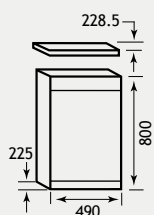

Description	Code	£ Ex VAT	£ Inc VAT
Oslo WC unit only	1.287	326.00	391.20
Oslo WC unit lid	1.075	63.00	75.60
Oslo WC unit plinth	1.288	18.00	21.60

OSLO 100 BASIN

Oslo base units create a stunning impression with their simplistic yet sophisticated design. Choosing a basin that matches your selection of tap or accessories unites all design elements to display an effortless look.