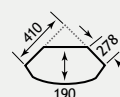

Diamante Corner Unit

Description	Code	£ Ex VAT	£ Inc VAT
Diamante corner unit	1.257	341.00	409.20
Diamante corner ceramic basin 1TH	26.0086	161.00	193.20
Mirror Option 1 (not shown)			
Corner mirror cupboard carcass	1.000	250.00	300.00
Mirror Option 2			
Corner mirror cupboard carcass *	1.000	250.00	300.00
Corner cupboard LED light cornice	1.002	103.00	123.60
Mirror Option 3			
Bonito Corner mirror with LED light	1.088	201.00	241.20

*Can be handed left or right.

For wall mirrors and cabinets see pages 326-351.

Corner cupboard light cornice 1.002