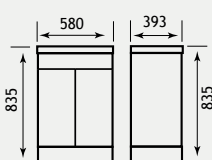

Oslo 58 - Door/Drawer Unit Range

OSLO 58 DARK WALNUT TWO DOOR UNIT

OSLO 58 DARK WALNUT TWO DRAWER UNIT

Oslo creates a stunning impression, a quality carcass with soft close systems on both the doors and drawers. New minimalist stone resin-cast tops allow more depth to the basin than ceramic sinks and are easy to keep clean. Available in various combinations the Oslo range will grace any bathroom.

Oslo 58 Dark Walnut Two Door Unit

Description	Code	£ Ex VAT	£ Inc VAT
Oslo 58cm door base unit	59.0002	368.00	441.60
Oslo 580 cast top	51.007	211.00	253.20

Oslo 58 Dark Walnut Two Drawer Unit

Description	Code	£ Ex VAT	£ Inc VAT
Oslo 58cm drawer base unit	59.0003	458.00	549.60
Status 580 cast top	51.024	241.00	289.20

Oslo 58 Dark Walnut WC Unit

Description	Code	£ Ex VAT	£ Inc VAT
Oslo Tall Cistern Unit	59.0004	291.00	349.20
Oslo Tall Cistern Unit Top	59.0005	54.00	64.80
Collindale Rimless Comfort Height BTW Pan	26.0068	253.00	303.60
Bijou / Collindale Soft Close Seat	26.0070	82.00	98.40

*Due to depth of the waste area, the trap for external overflow kit & a flip top basin waste (unslotted) are recommended for installation.

NB Product is vinyl wrapped MDF in dark walnut. For matching bath panels and toilet seats please see page 132-136.

Extras

Description	Code	£ Ex VAT	£ Inc VAT
Trap for external overflow kit	7.0015	24.00	28.80
Flip Top Basin Waste - Unslotted	25.0005	19.00	22.80

FEATURES - UNIT

- Soft close system on doors and drawers