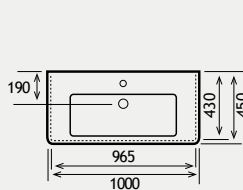

*Mirror must be fitted with a cornice.

FEATURES

- Soft close system on drawers

FEATURES - CORNICE

- Separate shaver socket

83.0020

1.419/1.522/1.219

1.716