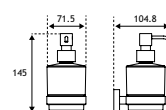

52.411

52.431