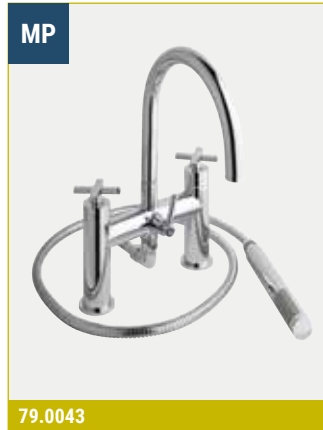

Prado Star Range

PRADO STAR

Prado Star				
Description	Colour	Code	£ Ex VAT	£ Inc VAT
Prado Star Basin Mono Swivel Spout (inc Waste)	Chrome	79.0040	125.00	150.00
Prado Star Bath Filler	Chrome	79.0042	182.00	218.40
Prado Star BSM (inc Kit)**	Chrome	79.0043	227.00	272.40
Prado Star 4 Hole Deck BSM	Chrome	79.0044	230.00	276.00
Prado Star 3 Hole Deck Basin Mixer	Chrome	79.0045	173.00	207.60
Prado Star 3 Hole Bath Filler	Chrome	79.0046	173.00	207.60
Prado Star 3 Hole Wall Mounted Basin Mixer	Chrome	79.0047	118.00	141.60
Prado Star 3 Hole Wall Mounted Bath Filler	Chrome	79.0048	120.00	144.00
Prado Star Side Valves*	Chrome	79.0049	113.00	135.60

*Can be wall mounted or deck mounted. Ceramic disc technology.
**Wall brackets and slide rail kit sold separately.

Required minimum operating pressure key

MP - 0.5 bar minimum

For Overflow Fillers
see page 907

MP

MP

MP

MP

MP

MP

MP

MP