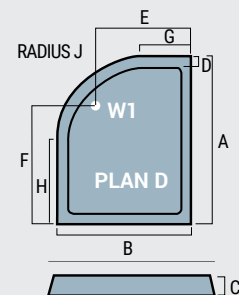

Waste sold separately.

EXTRAS

Legs, Panel Packs & Seal Strip

Description	Code	£ Ex VAT	£ Inc VAT
Volente legs & panel quad trays up to 1200 x 1000	158.081	80.00	96.00
Volente legs & panel for quad trays over 1200	158.085	97.00	116.40
2.8m Flexi Versatile Sealstrip	30.5012	19.00	22.80
Flexible waste pipe White	30.400B	17.00	20.40

Panel height 95mm, adjustable legs 85-105mm. *Does not include flexible waste pipe (30.400B)

Chrome Shower Waste

Description	Code	£ Ex VAT	£ Inc VAT
Mega flow shower waste	12.040	26.00	31.20
Volente Luxury Metal Chrome Shower Waste Chrome	41.5000	31.00	37.20

Waste efficiency decreases when shower head is positioned directly above waste.

FEATURES

- 40% Lighter than a high wall stone resin tray
- Reinforced high strength resin marble material
- Made with WRAS approved resins.
- Adjustable legs (within the leg kit pack) supplied with ultra-strong self adhesive pads.

Shown below with legs and panel pack, seal strip, flexible waste pipe and waste, which are all sold separately.