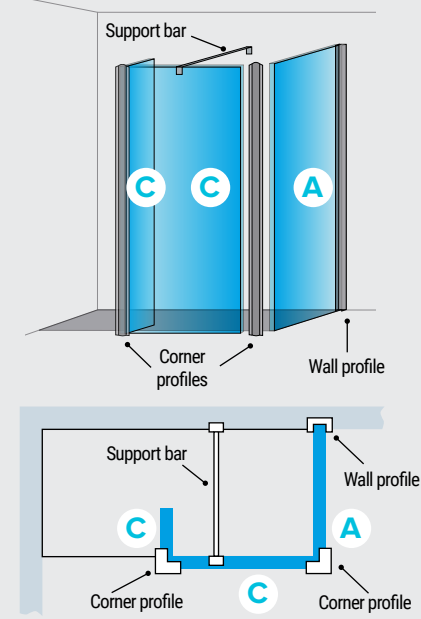

OTHER VALLIANT COMBINATIONS

TYPE A & C