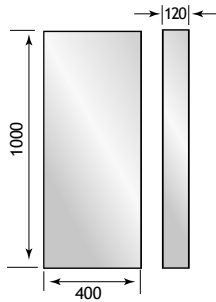

1.266

Oslo

Description	Code	£ Ex VAT	£ Inc VAT
Oslo square 400mm wall cupboard White	1.263	201.00	241.20
Oslo square 400mm mirror wall cupboard White	1.264	211.00	253.20

1.265