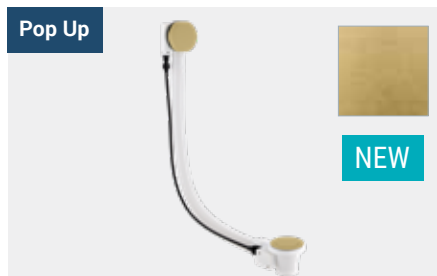

Accessories

Pop-Up Wastes & Overflows

Brushed Brass Bath Pop up Waste & Overflow		
CODE	£ EX VAT	£ INC VAT
98.1007	32.00	38.40