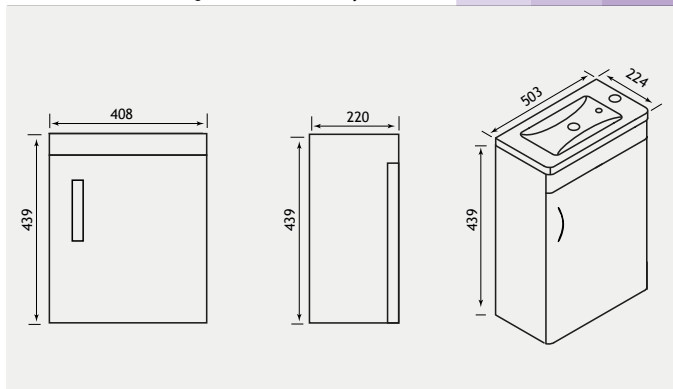

Cavone 50cm Cloakroom Wall Hung Door Unit

Description	Colour	Code	£ Ex VAT	£ Inc VAT
50cm Cloakroom Wall Hung Unit	White Gloss	36.0082	226.00	271.20
50cm Cloakroom Wall Hung Unit	Matt Grey	36.0080	227.00	272.40