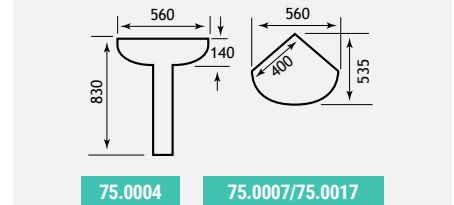

Loire WC			
Description	Code	£ Ex VAT	£ Inc VAT
Loire 400 Corner Basin 1TH	75.0007	82.00	98.40
Loire 400 Corner Basin 2TH	75.0017	82.00	98.40
Loire Pedestal	75.0004	41.00	49.20