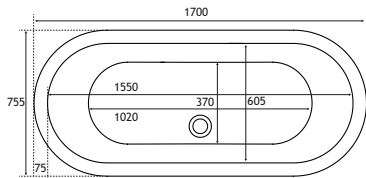

FREESTANDING Humber

1700 x 755 FS

1700 x 755 x 410mm

195 Litres

DESCRIPTION	CODE	£ EX VAT	£ INC VAT
1700 x 755 Humber - 4mm	42.0162	955.00	1146.00

About: Model comes complete with removeable side panel. Waste & overflow not included.

- 410 DEPTH
- HEAD REST
- 4MM BEAUFORT