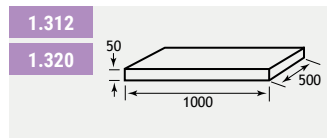

Pictured - 1.313