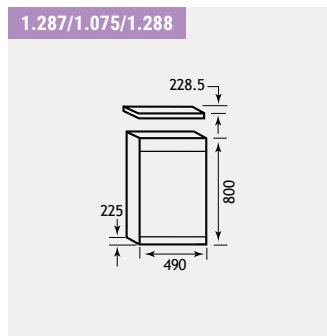

Oslo 44 - Door/Drawer Unit Range

The Oslo 44 Unit is both stylish and practical. Soft close systems on doors giving full access to all contents in one smooth action.

The Oslo 44 Unit is both stylish and practical. Soft close systems on drawers giving full access to all contents in one smooth action.

Oslo 44 White Two Door Unit			
Description	Code	£ Ex VAT	£ Inc VAT
Oslo 44cm door base unit	1.065	290.00	348.00
Contempo handle 128mm (each)	3076	20.00	24.00
Status 440 cast top*	51.023	216.00	259.20
Oslo 30cm tall cupboard, 2 door	1.294	404.00	484.80

Oslo 44 White Two Drawer Unit			
Description	Code	£ Ex VAT	£ Inc VAT
Oslo 44cm drawer base unit	1.067	542.00	650.40
Contempo handle 128mm (each)	3076	20.00	24.00
Status 440 cast top	51.023	216.00	259.20
Oslo 30cm tall cupboard, 2 door	1.294	404.00	484.80

Oslo 44 WC			
Description	Code	£ Ex VAT	£ Inc VAT
Oslo WC unit only	1.287	326.00	391.20
Oslo WC unit lid	1.075	63.00	75.60
Oslo WC unit plinth	1.288	18.00	21.60

Extras			
Description	Code	£ Ex VAT	£ Inc VAT
Trap for external overflow kit	7.0015	24.00	28.80
Flip Top Basin Waste - Unslotted	25.0005	19.00	22.80

FEATURES UNIT

- Soft close system on doors

FEATURES UNIT

- Soft close system on drawers