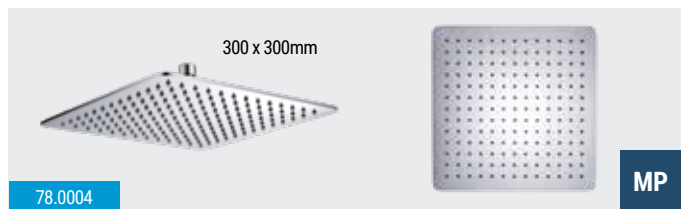

MP - 0.5 bar minimum