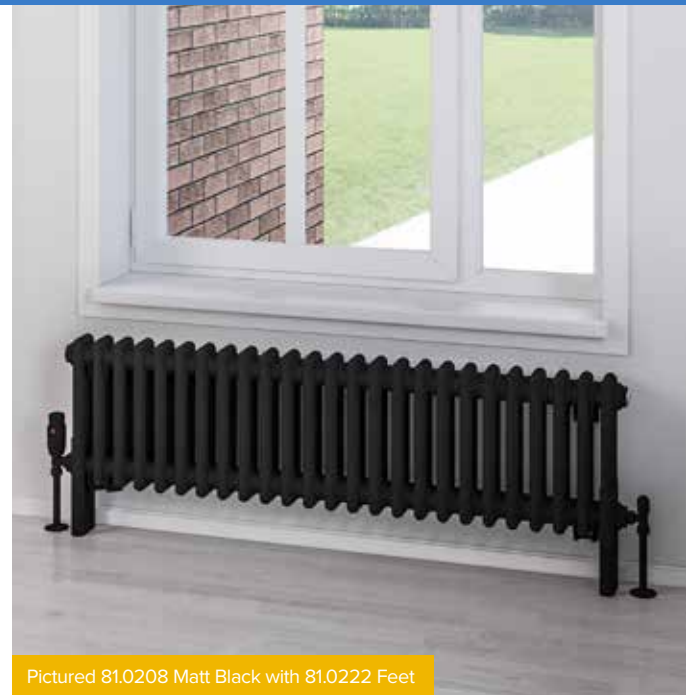

Size H x W	Watts	BTU	Element Output	Element Type	Code	£ Ex VAT	£ Inc VAT
300 x 1148mm	889	3034	450W	A, A+, C, E*, H	81.0208	450.00	540.00
300 x 1373mm	1067	3641	600W	A, A+, C, E*, H	81.0209	541.00	649.20
600 x 428mm	567	1933	300W	A, A+, C, H	81.0210	206.00	247.20
600 x 473mm	630	2148	300W	A, A+, C, H	81.0211	228.00	273.60
600 x 518mm	693	2362	300W	A, A+, C, H	81.0212	246.00	295.20
600 x 563mm	756	2577	450W	A, A+, C, H	81.0213	274.00	328.80
600 x 608mm	818	2792	450W	A, A+, C, H	81.0214	301.00	361.20
600 x 833mm	1133	3866	600W	A, A+, C, E*, H	81.0215	414.00	496.80
600 x 1010mm	1385	4727	750W	A, A+, C, H	81.0216	509.00	610.80
600 x 1148mm	1573	5369	900W	A, A+, H	81.0217	575.00	690.00
600 x 1460mm	2014	6874	1200W	A, A+, H	81.0218	737.00	884.40
1800 x 293mm	933	3185	N/A	N/A	81.0219	270.00	324.00
1800 x 383mm	1245	4247	N/A	N/A	81.0220	352.00	422.40
1800 x 473mm	1556	5308	N/A	N/A	81.0221	443.00	531.60

*600w Type E Element can be fitted

TECHNICAL INFORMATION

All measurements in Height by Width. Heat output based on $\Delta T60^{\circ}\text{C}$. Radiators that are electric only are restricted to the heat output of the elements. Element size can be increased to full capacity of rail if using element type C, E or H. For element types see pages 828-840. For matching valves see pages 841-849. For indirect heating systems. Tappings are the width of the rail and 65.5mm off the wall. Prices include radiator and wall fixings sets, valves extra.