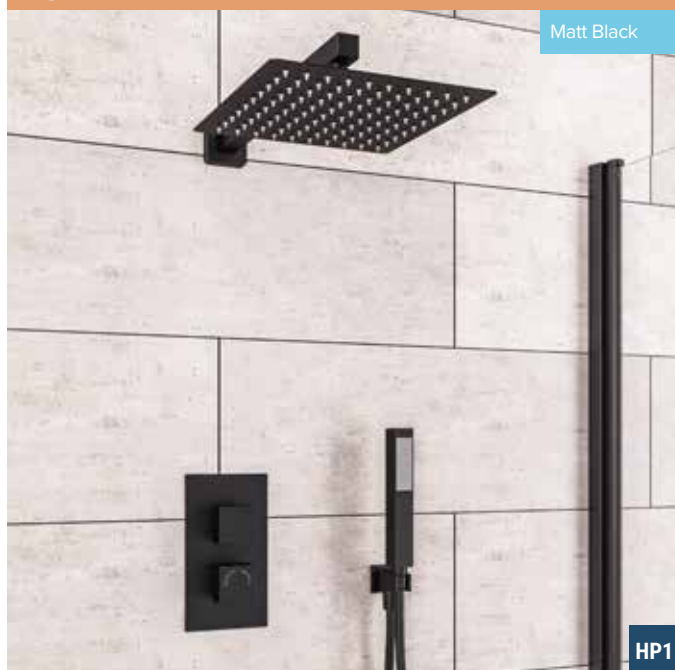

BUNDLE L

Matt Black

HP1

Bundle L

Description	Code	£ Ex VAT	£ Inc VAT
Thermostatic concealed shower valve, square fixed overhead shower arm, shower head, shower hand set, shower hose, square wall elbow & shower handset holder.	BND018	280.00	336.00

Bundle Components

- 60.1034 x1
- 60.1035 x1
- 60.1036 x1
- 60.1037 x1
- 60.1038 x1
- 60.1019 x1