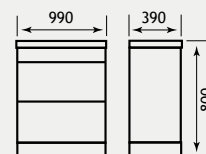

Oslo 100 Push Drawer Unit

Description	Code	£ Ex VAT	£ Inc VAT
Oslo 100 Push Drawer Unit	1.808	585.00	702.00
Oslo 100 cast top	51.009	301.00	361.20