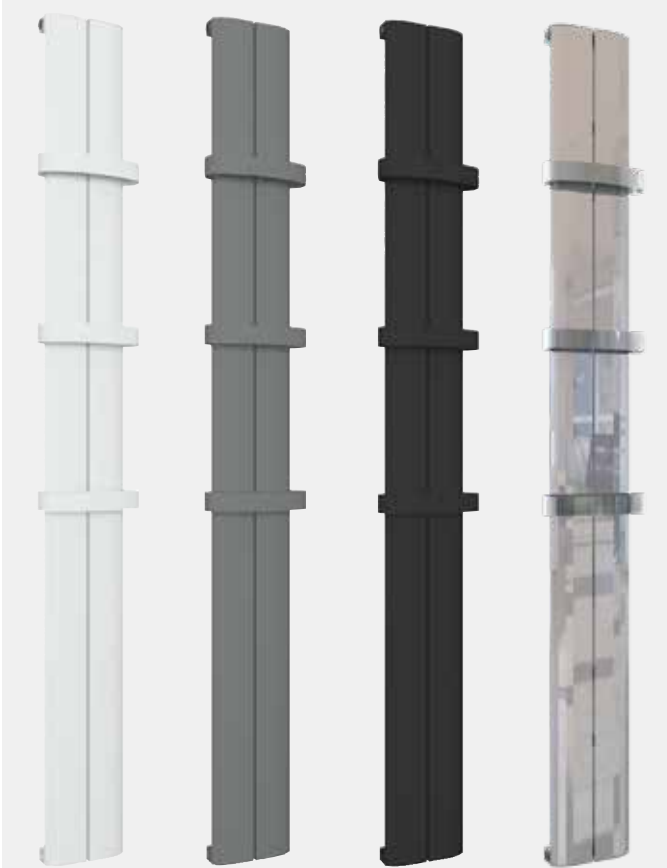

Aluminium Range

BERLINI VERTICAL

Matt White   Matt Anthracite   Matt Black   Polished

Berlini Aluminium Radiator - Matt White

Size H x W	Watts	BTU	Element Output	Element Type	Code	£ Ex VAT	£ Inc VAT
1200 x 185mm	421	1438	150W	A, A+	86.0144	223.00	267.60
1800 x 185mm	632	2156	300W	A, A+	86.0107	238.00	285.60

Berlini Aluminium Radiator - Matt Anthracite

Size H x W	Watts	BTU	Element Output	Element Type	Code	£ Ex VAT	£ Inc VAT
1200 x 185mm	421	1438	150W	A, A+	86.0145	223.00	267.60
1800 x 185mm	632	2156	300W	A, A+	86.0108	238.00	285.60

Berlini Aluminium Radiator - Matt Black

Size H x W	Watts	BTU	Element Output	Element Type	Code	£ Ex VAT	£ Inc VAT
1200 x 185mm	421	1438	150W	A, A+	86.0146	223.00	267.60
1800 x 185mm	632	2156	300W	A, A+	86.0109	238.00	285.60

Berlini Aluminium Radiator - Polished Aluminium

Size H x W	Watts	BTU	Element Output	Element Type	Code	£ Ex VAT	£ Inc VAT
1200 x 185mm	408	1393	150W	A, A+	86.0185	244.00	292.80
1800 x 185mm	611	2092	300W	A, A+	86.0186	278.00	333.60

Prices include radiator and wall fixing sets, valves and accessories extra.

TECHNICAL INFORMATION

All measurements in Height by Width. Heat output based on ▲T60°C. For matching valves see pages 841-849. Corrosion inhibitor must be added to the heating system and maintained. Flow diverter must only be fitted when radiator installed on central heating system. For indirect heating systems only. Tappings are the width of the rail and 35 or 55mm off the wall.

For element types see pages 828-840.

Element can only be installed vertically on the right hand side on the bottom header. Radiators that are electric only are restricted to the heat output of the elements. For dual fuel installations, element must be installed on flow side.