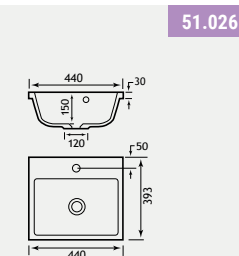

Status 44 Cast Top

Description	Code	£ Ex VAT	£ Inc VAT
Status 44cm cast top*	51.023	216.00	259.20