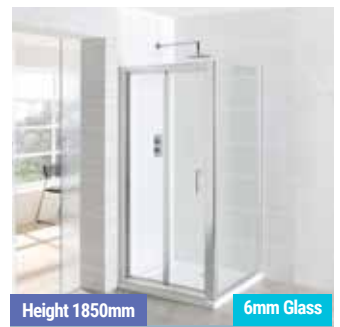

Height 1850mm 6mm Glass
Vantage P459
700, 760, 800, 900, 1000mm