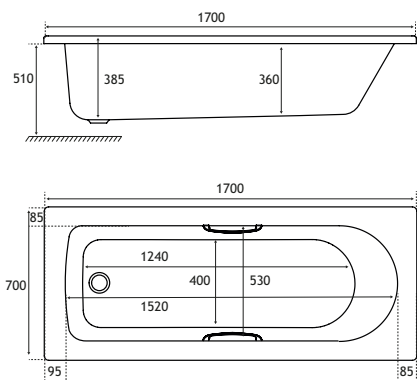

Henbury Baths

HENBURY CONTRACT BATHS

1500 x 700

1500 x 700 x 385mm

179 Litres

Description	Code	£ Ex VAT	£ Inc VAT
1500 x 700 Henbury Bath - 3mm	42.0173	214.00	256.80
1500 x 700 Henbury Bath Twin Grip - 3mm (Chrome grips included)	42.0176	245.00	294.00

Panels			
1700 x 510 Front Panel*	42.5071	37.00	44.40
700 x 510 End Panel*	42.5072	24.00	28.80

*Panel will require trimming to required length.

385 DEPTH
HEAD REST
SHOWER
GRIPS

1600 x 700

1600 x 700 x 385mm

197 Litres

Description	Code	£ Ex VAT	£ Inc VAT
1600 x 700 Henbury Bath - 3mm	42.0172	214.00	256.80
1600 x 700 Henbury Bath Twin Grip - 3mm (Chrome grips included)	42.0175	245.00	294.00

Panels			
1700 x 510 Front Panel*	42.5071	37.00	44.40
700 x 510 End Panel*	42.5072	24.00	28.80

*Panel will require trimming to required length.

385 DEPTH
HEAD REST
SHOWER
GRIPS

1700 x 700

1700 x 700 x 385mm

231 Litres

Description	Code	£ Ex VAT	£ Inc VAT
1700 x 700 Henbury Bath - 3mm	42.0171	214.00	256.80
1700 x 700 Henbury Bath Twin Grip - 3mm (Chrome grips included)	42.0174	245.00	294.00

Panels			
1700 x 510 Front Panel	42.5071	37.00	44.40
700 x 510 End Panel	42.5072	24.00	28.80

385 DEPTH
HEAD REST
SHOWER
GRIPS