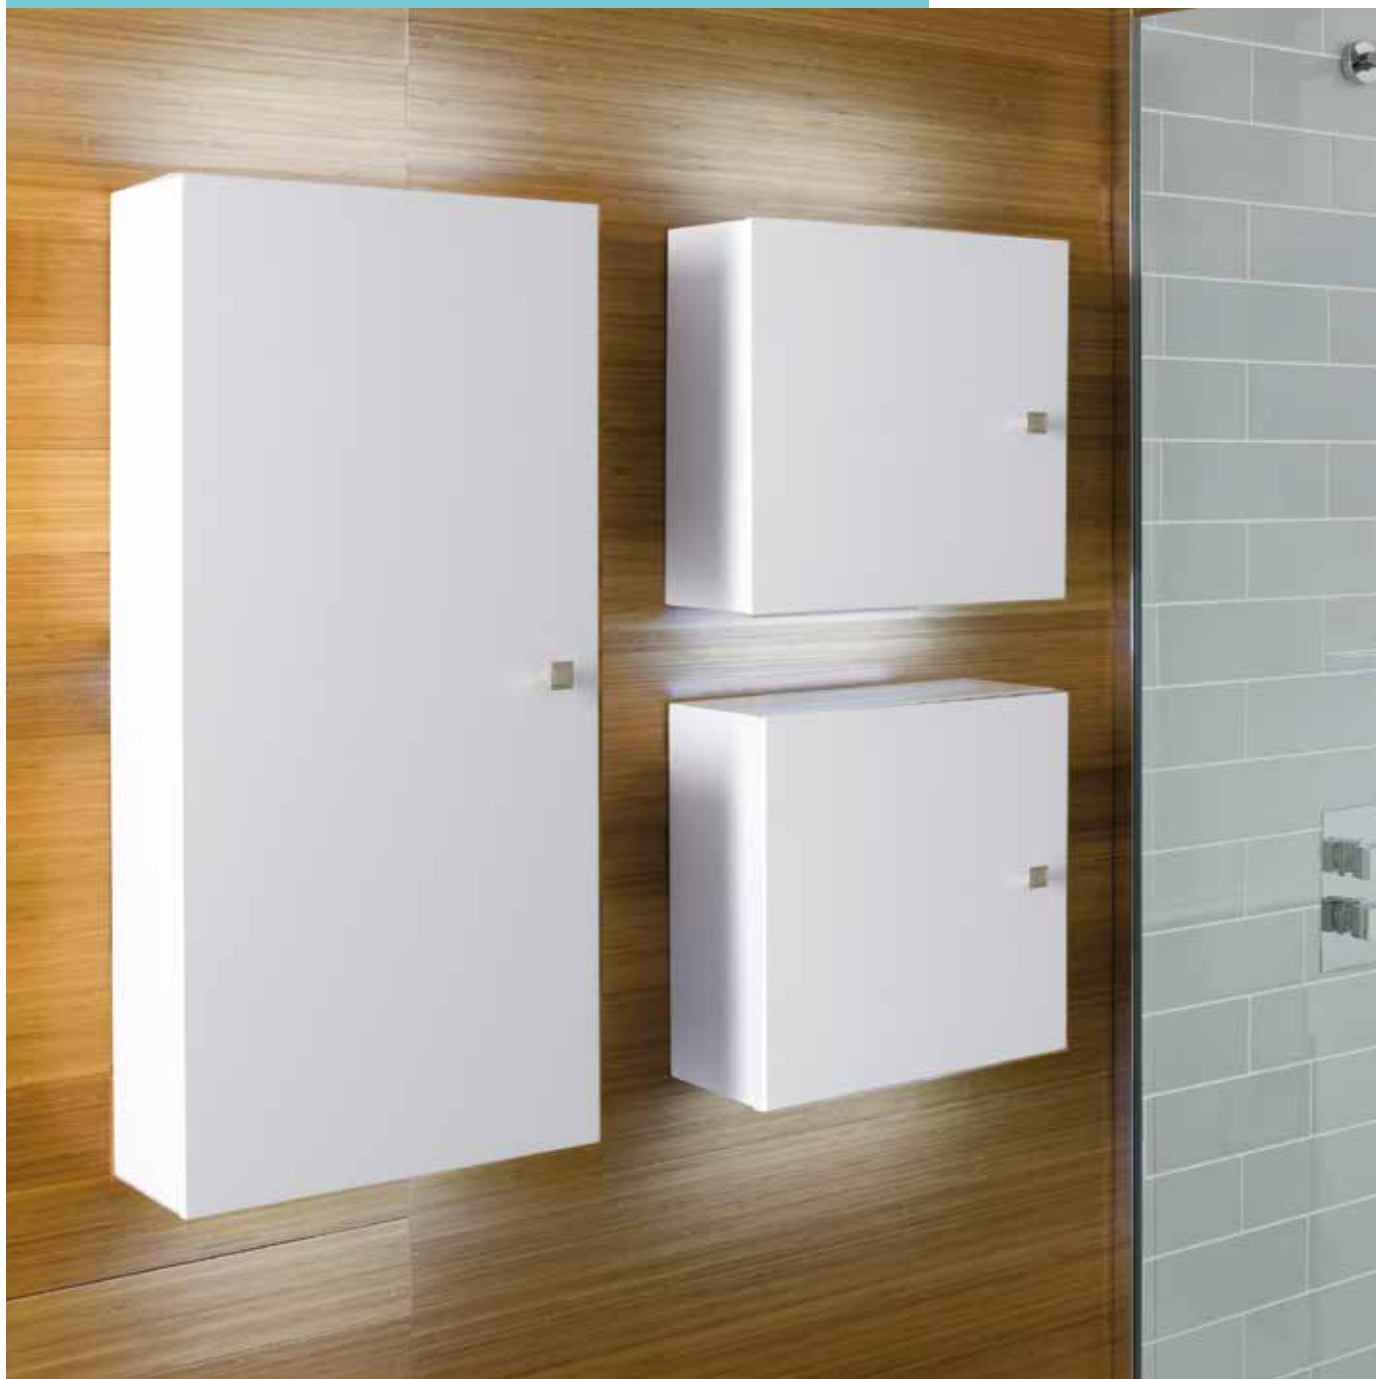

Plain Cabinet Mirrors

PLAIN SINGLE KNOB CABINETS WITH LED

Plain Cabinets (Single Knob)

Description (width x height x depth)	Code	£ Ex VAT	£ Inc VAT
400 x 400 x 180 Cabinet White†	56.1038	116.00	139.20
400 x 800 x 180 Cabinet White†	56.1040	178.00	213.60

Plain Cabinets (Single Knob with LED)

Description (width x height x depth)	Code	£ Ex VAT	£ Inc VAT
400 x 400 x 180 Cabinet with LED White†	56.1039	143.00	171.60

†While stocks last

Features

- Modular versatile system
- Available with an LED light option
- Soft close door

Modest, versatile cabinets available with LED lighting in various sizes to suit most bathrooms. Pull cord for LED lighting located inside the cabinet.