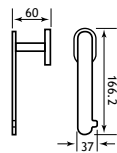

52.024

52.023

52.218