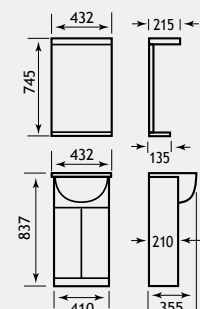

Note: Unit is 41 cm width, Basin is 43cm width.
† While Stocks Last

1.086

*NB Mirror and cornice height does not include plastic shroud

1.082

Madrid 60 Range

MADRID 60

Madrid 58cm Unit & 60cm Cast Marble Top