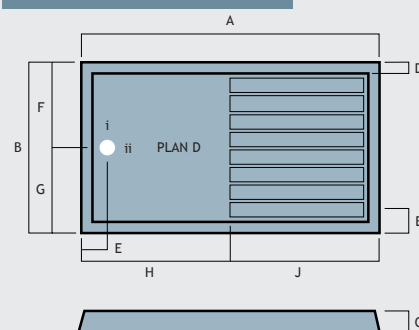

Above shower wastes are compatible with all Eastbrook shower trays.

Vantage Trays

VANTAGE WALK-IN TRAYS

Walk-In Trays

FEATURES

- All trays have a flat underside making installation and levelling even easier.
- Slimline, at 40-45 mm height they're among the sleekest on today's market.
- Adjustable legs (within the leg kit pack) supplied with ultra-strong self adhesive pads.
- All trays are acrylic capped and constructed from a polyurethane resin mix.
- Light stone resin trays allow for easier handling and fitting, while still maintaining the strength of conventional trays.