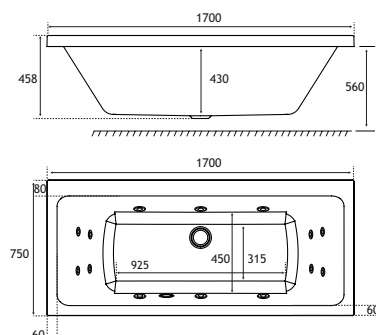

1700 x 750 DE 14 Jet

DESCRIPTION	CODE	£ EX VAT	£ INC VAT
1700 x 750 x 440mm			231 Litres
1700 x 750 Portland DE 14 Jet Whirlpool - Beauforté	42.2016	1990.00	2388.00
PANELS			
1700 x 560 Front Panel	42.5013	114.00	136.80
750 x 560 End Panel	42.5023	69.00	82.80
1700 x 560 Front Panel - Beauforté	42.6013	192.00	230.40
750 x 560 End Panel - Beauforté	42.6023	114.00	136.80
1810 x 810 L Shape Flat Panel - Beauforté	42.6035	367.00	440.40
1700 Adjustable Front Panel - Beauforté	42.6033	277.00	332.40