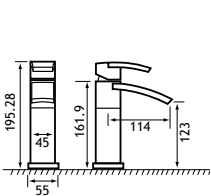

Estorick Range

ESTORICK

Estorick

Description	Code	£ Ex VAT	£ Inc VAT
Estorick mono basin c/w clicker waste	56.2035	175.00	210.00
Estorick mono bidet c/w clicker waste	56.2036	175.00	210.00
Estorick high rise mono basin c/w clicker waste	56.2037	205.00	246.00
Estorick bath filler	56.2038	226.00	271.20
Estorick BSM inc kit*	56.2039	237.00	284.40

*Wall brackets sold separately. Ceramic disc technology.

With the high angle of discharge of this spout, customers with a high pressure supply may have to fit pressure reducing valves or partially close the isolating valves to ensure the discharge stays within smaller basins.

Required minimum operating pressure key

MP - 0.5 bar minimum

Pressure (bar)	Flow (litres/min)	
	Bath Filler (56.2038)	BSM (56.2039)
0.1	4.8	4.6
0.5	10.1	9
1	15.6	14
2	22.5	20.4

56.2035

Swivel spout

56.2039

BSM KIT

56.2037

56.2038

56.2035

56.2036

56.2035

56.2036

56.2037

56.2038

56.2039