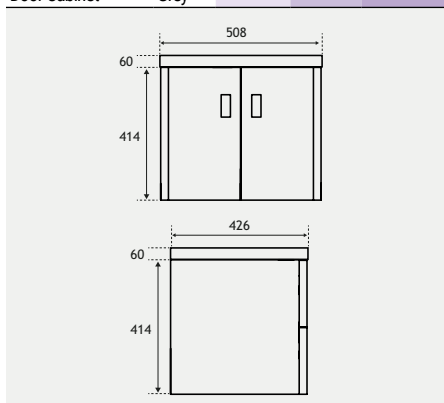

Cavone Unit Range

50 CM UNIT

60 CM UNIT

80 CM UNIT

Cavone 50cm Wall Hung Door Cabinet				
Description	Colour	Code	£ Ex VAT	£ Inc VAT
50cm Wall Hung Door Cabinet	White Gloss	36.0027	284.00	340.80
50cm Wall Hung Door Cabinet	Matt Grey	36.0028	284.00	340.80

Cavone 60cm Wall Hung Door Cabinet				
Description	Colour	Code	£ Ex VAT	£ Inc VAT
60cm Wall Hung Door Cabinet	White Gloss	36.0032	319.00	382.80
60cm Wall Hung Door Cabinet	Matt Grey	36.0033	319.00	382.80

Cavone 80cm Wall Hung Door Cabinet				
Description	Colour	Code	£ Ex VAT	£ Inc VAT
80cm Wall Hung Door Cabinet	White Gloss	36.0037	374.00	448.80
80cm Wall Hung Door Cabinet	Matt Grey	36.0038	374.00	448.80

50 CM UNIT BASIN

60 CM UNIT BASIN

80 CM UNIT BASIN

Cavone 50cm Basin				
Description	Colour	Code	£ Ex VAT	£ Inc VAT
50cm Cavone Basin	White	36.0031	147.00	176.40

Cavone 60cm Basin				
Description	Colour	Code	£ Ex VAT	£ Inc VAT
60cm Cavone Basin	White	36.0036	160.00	192.00

Cavone 80cm Basin				
Description	Colour	Code	£ Ex VAT	£ Inc VAT
80cm Cavone Basin	White	36.0041	192.00	230.40

NEW EXTRAS

36.9217

36.0071

NEW! Cavone Cabinet Extras

Description	Colour	Code	£ Ex VAT	£ Inc VAT
Cavone Handle (Each)	Brushed Brass	36.9217	10.00	12.00
Cavone Handle (Each)	Smooth Black	36.0071	6.00	7.20

36.9212

36.9211

NEW! Cavone Cabinet Extras

Description	Colour	Code	£ Ex VAT	£ Inc VAT
Rectangular Overflow	Brushed Brass	36.9212	10.00	12.00
Rectangular Overflow	Smooth Black	36.9211	5.00	6.00

NEW WEXTRAS