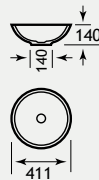

Rondo Basin