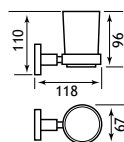

Genoa

GENOA SOLID BRASS ACCESSORIES

FEATURES

- Made of solid brass
- Meticulously polished to produce mirror-like finish
- Bright chrome finish

Can be freestanding or wall mounted

52.005

52.006

52.007

52.008

52.009

52.010

Each rail moves independently

52.002