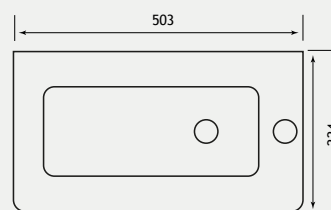

50 CM UNIT BASINS

Cavone 50cm Cloakroom Basins

Description	Colour	Code	£ Ex VAT	£ Inc VAT
50cm Cloakroom Cavone Basin	White	36.0078	101.00	121.20

NEW EXTRAS

36.9214

36.9213

NEW! Cavone Cabinet Extras

Description	Colour	Code	£ Ex VAT	£ Inc VAT
Round Overflow	Brushed Brass	36.9214	5.00	6.00
Round Overflow	Matt Black	36.9213	5.00	6.00

NEW EXTRAS

36.9217

36.0071

NEW! Cavone Cabinet Extras

Description	Colour	Code	£ Ex VAT	£ Inc VAT
Cavone Handle (Each)	Brushed Brass	36.9217	10.00	12.00
Cavone Handle (Each)	Smooth Black	36.0071	6.00	7.20