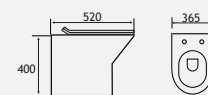

CROXLEY BTW PAN

ECO VORTEX TECHNOLOGY

NEW

Soft Close Seat

Eco Vortex Flush