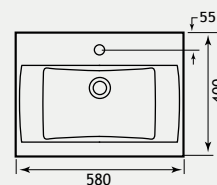

Oslo Combi Range

The Oslo Corner Combi collection is a clean, space efficient range that maximises storage. Choose from a selection of longer or shorter length set-ups to suit your taste and bathroom size.

Oslo Corner Combi

Description	Code	£ Ex VAT	£ Inc VAT
Oslo Combi 580 door base unit	1.300	313.00	375.60
Oslo 580 Combi basin top*	51.047	182.00	218.40

*Due to depth of the waste area, the trap for external overflow kit & a flip top basin waste (unslotted) are recommended for installation.

Oslo Cabinets

Description	Code	£ Ex VAT	£ Inc VAT
Oslo Corner base unit LH	1.284	427.00	512.40
Oslo Corner base unit RH	1.285	427.00	512.40
Oslo 30cm base cupboard, 1 door	1.293	169.00	202.80
Oslo curved end unit LH	1.306	285.00	342.00
Oslo curved end unit RH	1.307	285.00	342.00

Oslo WC Unit

Description	Code	£ Ex VAT	£ Inc VAT
Oslo WC unit only	1.287	326.00	391.20
Oslo WC unit plinth	1.288	18.00	21.60
Plain infill panel 30 x 81cm	1.042	88.00	105.60

For hidden cisterns see pages 194-195.

Plain Tops

Description	Code	£ Ex VAT	£ Inc VAT
Oslo Curved Long top Plain LH	51.043	154.00	184.80
Oslo Curved Long top Plain RH	51.044	154.00	184.80
Oslo Curved Single top Plain LH	51.045	110.00	132.00
Oslo Curved Single top Plain RH	51.046	110.00	132.00
Oslo Slab top 794	51.048	267.00	320.40
Oslo single quad top	51.051	92.00	110.40

Extras

Description	Code	£ Ex VAT	£ Inc VAT
Trap for external overflow kit	7.0015	24.00	28.80
Flip Top Basin Waste - Unslotted	25.0005	19.00	22.80

FEATURES

- Soft close system on doors and drawers

FEATURES - CAST MARBLE TOPS

- Made of 75% natural marble stone
- Repairable if chipped
- Seamless surface, easy to maintain

51.047

VARIANT - C