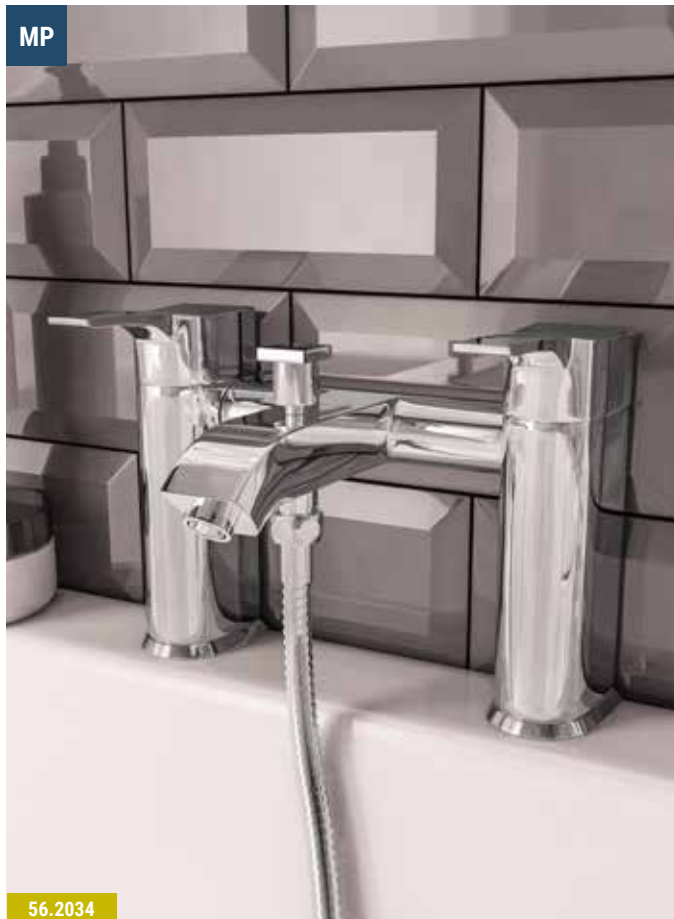

Winchester Range & Vivande Range

WINCHESTER

MP

Winchester			
Description	Code	£ Ex VAT	£ Inc VAT
Winchester Bath Filler†	56.2066	261.00	313.20
Winchester BSM inc kit*†	56.2067	299.00	358.80

*Wall brackets sold separately. Ceramic disc technology. †While stocks last.

MP - 0.5 bar minimum

MP

MP

VIVANDE

Vivande

Description	Code	£ Ex VAT	£ Inc VAT
Vivande bath filler†	56.2033	219.00	262.80
Vivande BSM inc kit*†	56.2034	251.00	301.20

*Wall brackets sold separately. Ceramic disc technology. While Stocks Last†

MP

MP

MP

56.2034