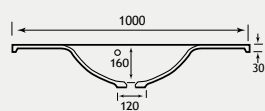

Oslo 100 Cast Top

Description	Code	£ Ex VAT	£ Inc VAT
Oslo 100cm cast top*	51.009	301.00	361.20

Extras

Description	Code	£ Ex VAT	£ Inc VAT
Trap for external overflow kit	7.0015	24.00	28.80
Flip Top Basin Waste - Unslotted	25.0005	19.00	22.80

*7.0015 trap and unslotted basin waste recommended for installation.