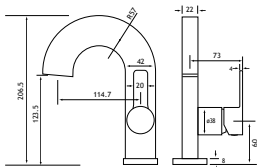

Westbourne Range & Hayle

WESTBOURNE

MP

Westbourne			
Description	Code	£ Ex VAT	£ Inc VAT
Westbourne BSM inc kit*†	56.2061	282.00	338.40

*Wall brackets sold separately. Ceramic disc technology. †While stocks last.

MP - 0.5 bar minimum

MP

BSM KIT

HAYLE

Hayle

Description	Code	£ Ex VAT	£ Inc VAT
Hayle Basin Mono (inc waste)	93.0022	137.00	164.40

Ceramic disc technology.

Pressure (bar)	Flow (litres/min)
	93.0022
1	7.3
2	10.2
3	12.3

HP1 - 1 bar minimum

93.0022

HP1