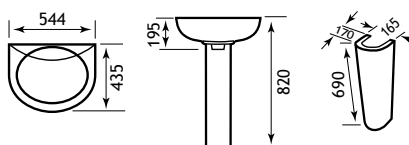

Courchevel Corner Basins Type 55			
Description	Code	£ Ex VAT	£ Inc VAT
Type 55 Corner Basin 2TH	27.0941	44.00	52.80
Loire Pedestal	75.0004	41.00	49.20