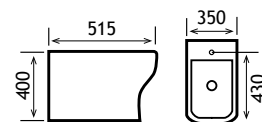

26.0103

Mentmore Range

MENTMORE

Soft Close Seat 

A modern design with stylish angled shapes create a beautiful contemporary bathroom

FEATURES

- Soft close seat

MENTMORE WC