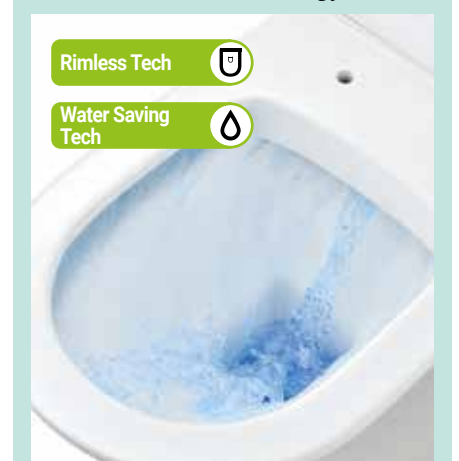

FEATURING Rimless Technology

EASY CLEAN
Nowhere for germs to hide.

AESTHETICS
Simplistic look.

EFFICIENT
A complete rim flush for effective cleaning.