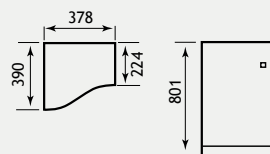

1.284/51.045