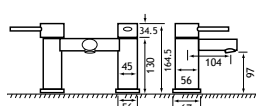

Firth & Cortauld Range

FIRTH

MP

Firth

Description	Code	£ Ex VAT	£ Inc VAT
Firth BSM inc kit†	56.2050	253.00	303.60
Minimalist square /Type 10 Shower Handset**	98.0016	15.00	18.00

*Wall brackets sold separately. Ceramic disc technology.
** 98.0016 handset as optional extra. †While stocks last.

MP - 0.5 bar minimum

HP1 - 1 bar minimum

CORTAULD

Cortauld

Description	Code	£ Ex VAT	£ Inc VAT
Cortauld mono basin c/w clicker waste	56.2040	167.00	200.40
Cortauld mono bidet c/w clicker waste	56.2041	167.00	200.40
Cortauld high rise mono basin c/w clicker waste	56.2042	197.00	236.40
Cortauld bath filler	56.2043	250.00	300.00
Cortauld BSM inc kit*†	56.2044	262.00	314.40

*Wall brackets sold separately. Ceramic disc technology. †While stocks last.

MP

MP

MP

MP

MP

56.2043