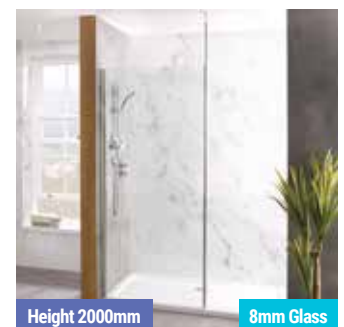

Height 1950mm 8mm Glass
Valliant P500-506
Front panels: 600, 700, 760, 800, 900, 1000, 1100, 1200mm
End panels: 300, 500, 700, 760, 800, 900, 1000mm

Height 1950mm 8mm Glass
Valliant Round Pole with Handhold P519
800, 900, 1000, 1200mm