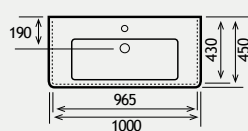

SORRENTO 100 SINGLE BOWL

83.0020