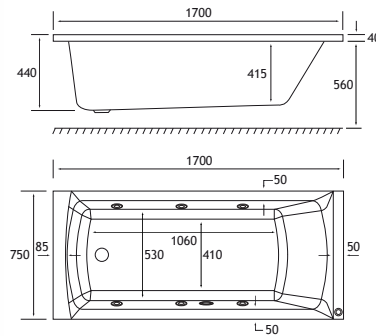

1700 x 750 SE 6 Jet

1700 x 750 x 440mm

258 Litres

DESCRIPTION	CODE	£ EX VAT	£ INC VAT
1700 x 750 Rockall SE 6 Jet Whirlpool - Beauforté	42.2006	1553.00	1863.60
PANELS			
1700 x 560 Front Panel	42.5013	114.00	136.80
750 x 560 End Panel	42.5023	69.00	82.80
1700 x 560 Front Panel - Beauforté	42.6013	192.00	230.40
750 x 560 End Panel - Beauforté	42.6023	114.00	136.80
1810 x 810 L Shape Flat Panel - Beauforté	42.6035	367.00	440.40
1700 Adjustable Front Panel - Beauforté	42.6033	277.00	332.40