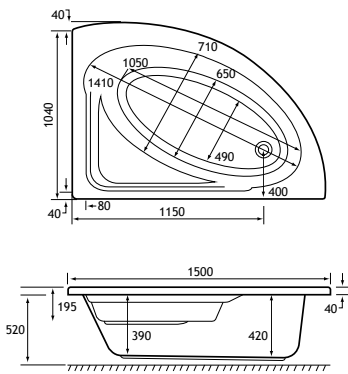

OFFSET CORNER Lundy

1500 x 1040 LH

1500 x 1040 x 420mm

216 Litres

DESCRIPTION	CODE	£ EX VAT	£ INC VAT
1500 x 1040 Lundy Offset Corner LH - 5mm	42.0221	533.00	639.60
1500 x 1040 Lundy Offset Corner LH - Beauforté	42.1221	864.00	1036.80
PANELS			
Lundy Offset Corner Bath Panel - 5mm	42.5081	123.00	147.60
Lundy Offset Corner Bath Panel - Beauforté	42.6081	343.00	411.60
SCREENS			
Volente 1000 4 Fold Screen	58.700	180.00	216.00
Volente 1250 5 Fold Screen	58.701	223.00	267.60