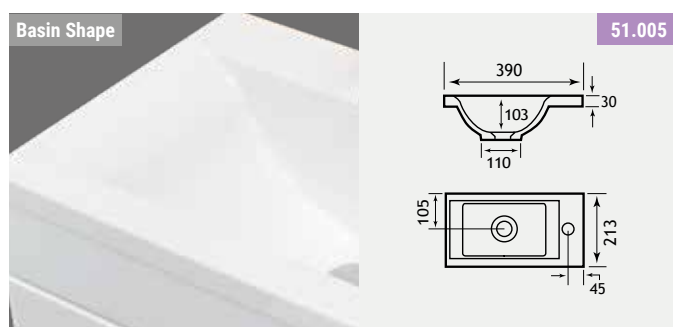

Oslo 39 Cast Top

Description	Code	£ Ex VAT	£ Inc VAT
Oslo 39cm cast top*	51.005	165.00	198.00

*7.0015 & unslotted waste recommended for installation

Extras

Description	Code	£ Ex VAT	£ Inc VAT
Trap for external overflow kit	7.0015	24.00	28.80
Flip Top Basin Waste - Unslotted	25.0005	19.00	22.80