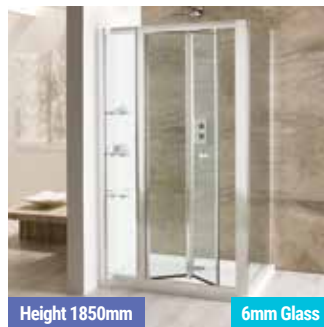

Height 2000mm 6mm Glass
Vantage 2000 P473-475
 700, 760, 700, 800, 900, 1000mm

Bi-Fold Doors

Height 1850mm 6mm Glass
Volente P446
 700, 760, 800, 900, 1000mm

Height 1850mm 5mm Glass
Vulcan Bi-fold P452
 700, 760, 800, 900mm