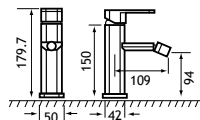

Prado 650

PRADO 650

Prado 650

Description	Code	£ Ex VAT	£ Inc VAT
Prado 650 mono basin c/w click waste (WRAS)	56.2005	132.00	158.40
Prado 650 mono bidet c/w click waste	56.2006	132.00	158.40
Prado 650 high rise mono basin (WRAS)	56.2007	169.00	202.80
Prado 650 bath filler	56.2008	227.00	272.40
Prado 650 BSM inc kit*	56.2009	240.00	288.00
Minimalist square /Type 10 Shower Handset	98.0016	15.00	18.00

*Wall brackets sold separately. Ceramic disc technology.

Pressure (bar)	Flow (litres/min)	
	Bath Filler (56.2008)	BSM (56.2009)
0.1	4.8	4.6
0.5	10.1	9
1	15.6	14
2	22.5	20.4
3	28	25.4

Note: Pressure based on an open ended valve outlet without downstream resistance. Applies to bath filler only.

Required minimum operating pressure key

MP - 0.5 bar minimum

56.2006