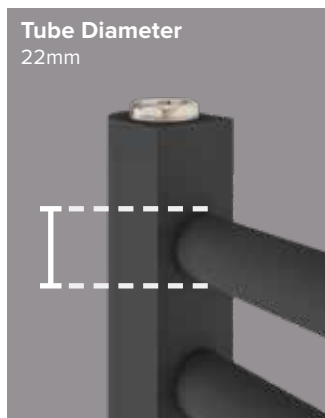

Size H x W	Watts	BTU	Element Output	Element Type	Code	£ Ex VAT	£ Inc VAT
1200 x 300mm	398	1358	150W	A, A+, D, E, F, G	89.0672	79.00	94.80
1200 x 400mm	503	1717	300W	A, A+, D, E, F, G	89.0070	92.00	110.40
1200 x 500mm	604	2061	300W	A, A+, D, E, F, G	89.0075	96.00	115.20
1200 x 600mm	700	2389	300W	A, A+, D, E, F, G	89.0080	103.00	123.60

Wingrave - Straight Matt Anthracite 1400mm Height

Size H x W	Watts	BTU	Element Output	Element Type	Code	£ Ex VAT	£ Inc VAT
1400 x 300mm	468	1597	150W	A, A+, D, E, F, G	89.0673	91.00	109.20
1400 x 400mm	592	2020	300W	A, A+, D, E, F, G	89.0533	103.00	123.60
1400 x 500mm	710	2423	300W	A, A+, D, E, F, G	89.0534	112.00	134.40
1400 x 600mm	824	2812	450W	A, A+, D, E, F, G	89.0535	120.00	144.00

Wingrave - Straight Matt Anthracite 1600mm Height

Size H x W	Watts	BTU	Element Output	Element Type	Code	£ Ex VAT	£ Inc VAT
1600 x 300mm	542	1850	300W	A, A+, D, E, F, G	89.0674	95.00	114.00
1600 x 400mm	685	2338	300W	A, A+, D, E, F, G	89.0071	113.00	135.60
1600 x 500mm	821	2802	450W	A, A+, D, E, F, G	89.0076	121.00	145.20
1600 x 600mm	953	3252	450W	A, A+, D, E, F, G	89.0081	128.00	153.60

Wingrave - Straight Matt Anthracite 1800mm Height

Size H x W	Watts	BTU	Element Output	Element Type	Code	£ Ex VAT	£ Inc VAT
1800 x 300mm	619	2113	300W	A, A+, D, E, F, G	89.0675	106.00	127.20
1800 x 400mm	782	2669	450W	A, A+, D, E, F, G	89.0072	123.00	147.60
1800 x 500mm	938	3201	450W	A, A+, D, E, F, G	89.0077	145.00	174.00
1800 x 600mm	1088	3713	600W	A, A+, D, E, F, G	89.0082	146.00	175.20