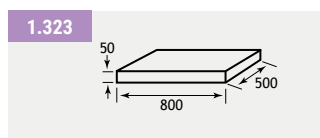

SEVILLE TABLEAU - WHITE GLOSS

A contemporary take on the bathroom unit, this minimalist shelf will transform your bathroom. Supplied with wall brackets.

Seville Vanity Tableau in White Gloss

Description	Code	£ Ex VAT	£ Inc VAT
Seville 500mm vanity tableau inc wall bracket	1.321	370.00	444.00
Seville 600mm vanity tableau inc wall brackets	1.322	411.00	493.20
Seville 800mm vanity tableau inc wall bracket	1.323	488.00	585.60
Seville 1000mm vanity tableau inc wall bracket	1.324	568.00	681.60
Rondo sit on basin 412mm	51.032	202.00	242.40

Optional Towel Rails See Picture Above

Description	Code	£ Ex VAT	£ Inc VAT
Single Towel Rail 450mm Chrome	52.117	57.00	68.40
Single Towel Rail 550mm Chrome	52.118	58.00	69.60
Single Towel Rail 750mm Chrome	52.119	62.00	74.40
Single Towel Rail 950mm Chrome	52.120	66.00	79.20

FEATURES

- Hidden wall brackets
- Two colour options available