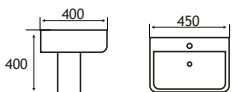

Description	Code	£ Ex VAT	£ Inc VAT
Beddington 450mm Basin 1TH	26.0231	89.00	106.80
Beddington 500mm Basin 1TH	26.0230	97.00	116.40
Beddington 560mm Basin 1TH	26.0229	106.00	127.20
Beddington Full Pedestal	26.0232	53.00	63.60
Beddington Semi Pedestal	26.0233	44.00	52.80

26.0231