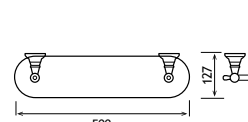

Rockingham

ROCKINGHAM SOLID BRASS ACCESSORIES

52.049