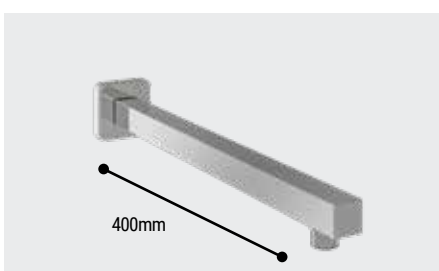

Modern Square Fixed Over Head Shower Arm			
Description	Code	£ Ex VAT	£ Inc VAT
Modern Square Wall Arm	60.1027	21.00	25.20

- Outlet to wall 400mm
- Stainless Steel construction, chrome finish