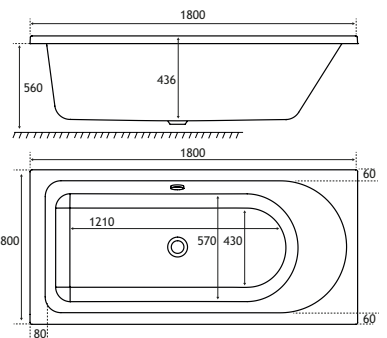

1800 x 800 SB RH

1800 x 800 x 440mm

268 Litres

DESCRIPTION	CODE	£ EX VAT	£ INC VAT
1800 x 800 Biscay SB RH - 5mm	42.0212	468.00	561.60
1800 x 800 Biscay SB RH - Beauforté	42.1212	786.00	943.20
PANELS			
1800 x 560 Front Panel	42.5012	127.00	152.40
800 x 560 End Panel	42.5022	69.00	82.80
1800 x 560 Front Panel - Beauforté	42.6012	203.00	243.60
800 x 560 End Panel - Beauforté	42.6022	124.00	148.80
1810 x 810 L Shape Flat Panel - Beauforté	42.6035	367.00	440.40
1800 Adjustable Front Panel - Beauforté	42.6032	288.00	345.60

- SHOWER
- 440 DEPTH
- HEAD REST
- ULTRA STRONG