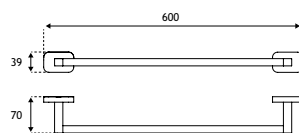

52.414

52.434