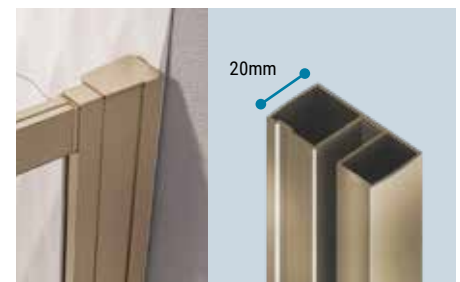

Runners release for ease of cleaning

DOORS

Vantage 2000 Quadrant - Brushed Brass

| Size | Adjustment | Door Opening | Colour | Code | £ Ex VAT | £ Inc VAT |
|--------|-------------------|--------------|---------------|---------|----------|---------------|
| 800mm | 760-780 x 760-780 | 425mm | Brushed Brass | 49.5025 | 605.00 | 726.00 |
| 900mm | 860-880 x 860-880 | 479mm | Brushed Brass | 49.5026 | 636.00 | 763.20 |
| 1000mm | 960-980 x 960-980 | 479mm | Brushed Brass | 49.5027 | 669.00 | 802.80 |