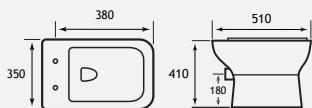

Back to Wall Pans

WINGRAVE II

Soft Close Seat

Wingrave II BTW Pan			
Description	Code	£ Ex VAT	£ Inc VAT
Wingrave II BTW pan	75.0029	171.00	205.20
Wingrave II soft close seat	75.0033	58.00	69.60

DURA

Soft Close Seat

Eco Vortex Flush