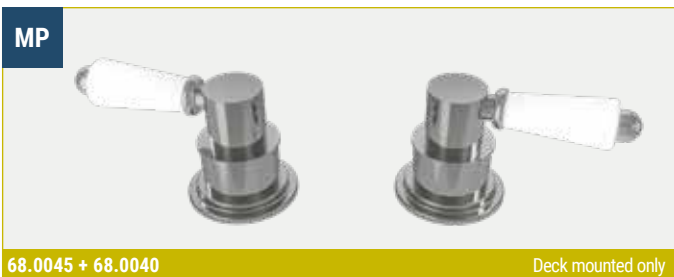

Side Valves & Bath Fillers

Side Valves - Deck Mounted Only

Description	Code	£ Ex VAT	£ Inc VAT
Valves with Braided Hoses	68.0040	124.00	148.80
Round Side Valve Handle**	68.0041	70.00	84.00
Square Side Valve Handle**	68.0042	90.00	108.00
Round Lever Side Valve Handle**	68.0043	68.00	81.60
Traditional Cross Handle Side Valve Handle**	68.0044	70.00	84.00
Traditional Lever Handle Side Valve Handle**	68.0045	81.00	97.20

** Must be fitted with 68.0040.

†To be fitted with 68.0041, 68.0042, 68.0043, 68.0044, 68.0045 only.

Ceramic disc technology.