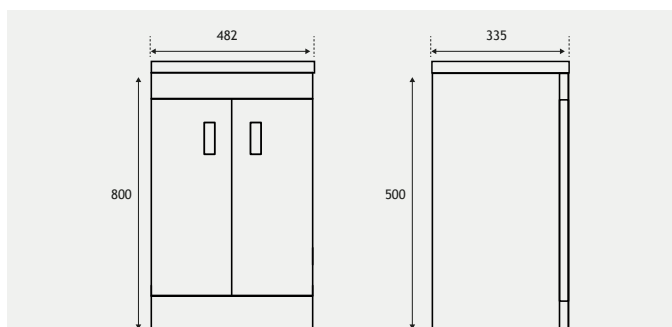

40 CM UNIT BASIN

50 CM UNIT BASIN

NEW! Cavone II 40cm Ceramic Basin

Description	Colour	Code	£ Ex VAT	£ Inc VAT
40cm Cavone II Basin - Ceramic	White	37.1011	99.00	118.80

NEW! Cavone II 50cm Ceramic Basin

Description	Colour	Code	£ Ex VAT	£ Inc VAT
50cm Cavone II Basin - Ceramic	White	37.1013	107.00	128.40