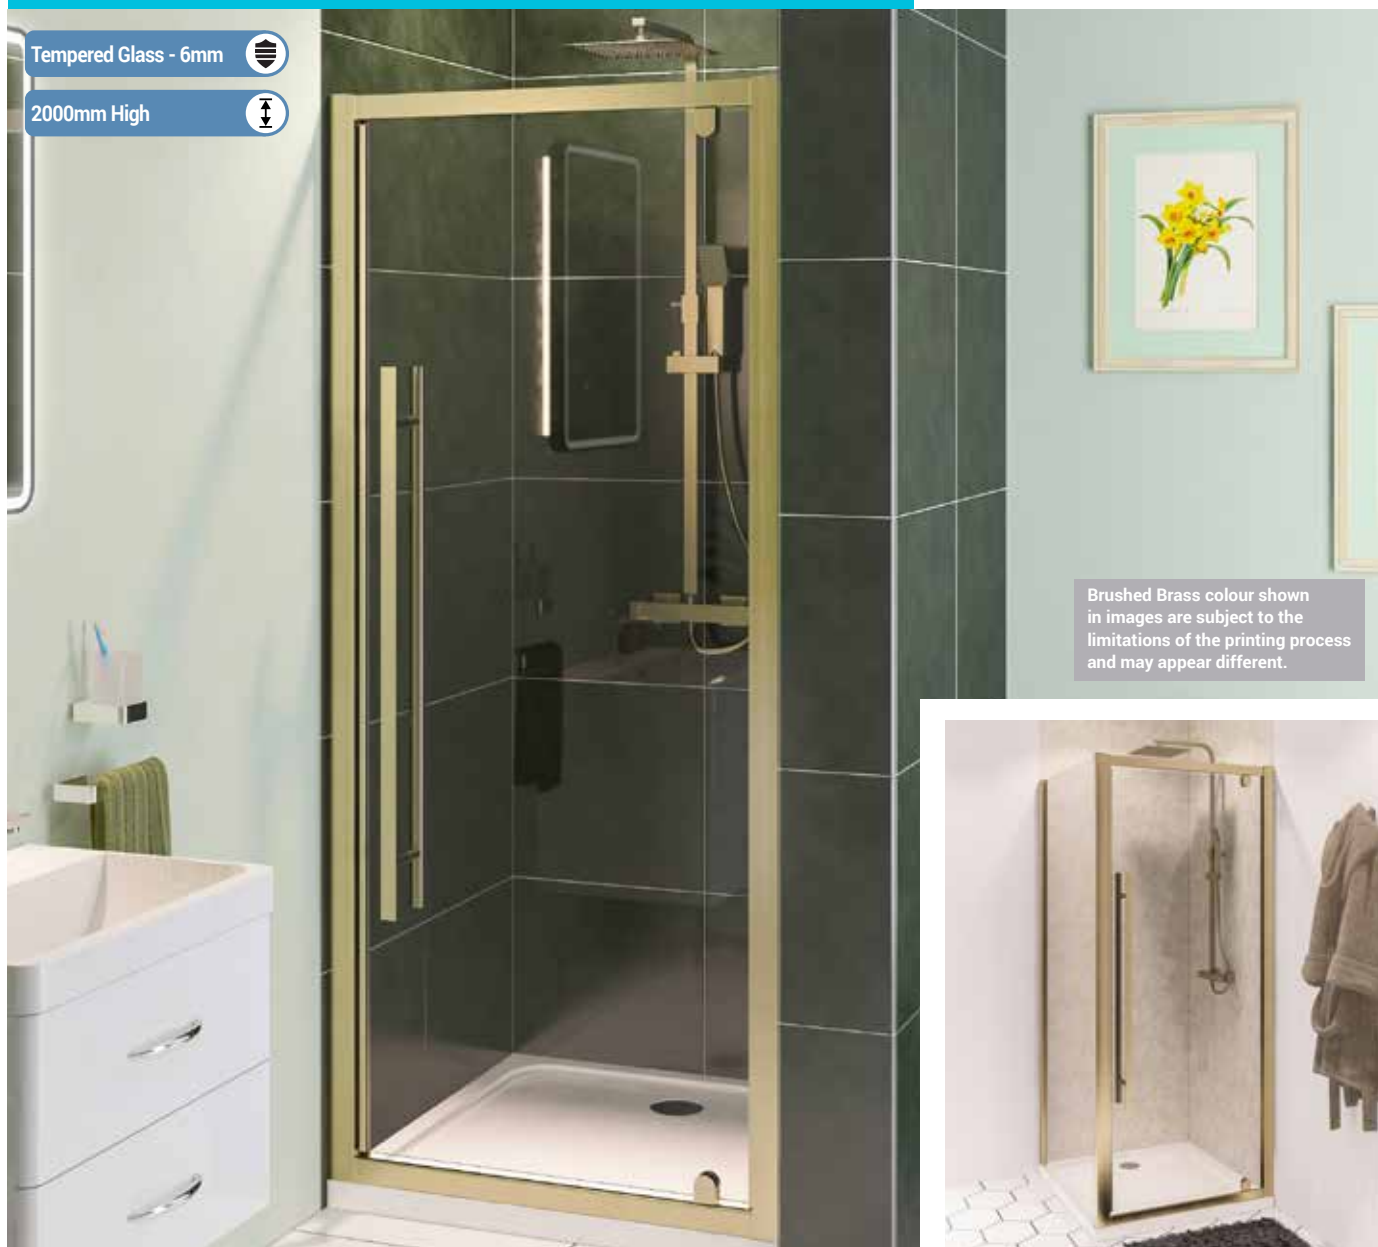

Vantage 2000

VANTAGE 2000 PIVOT DOOR - BRUSHED BRASS

Brushed Brass colour shown in images are subject to the limitations of the printing process and may appear different.