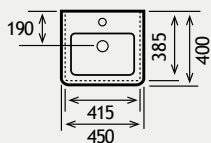

FEATURES

- Soft close system on doors
- Separate shaver socket
- Chrome spotlights
- Adjustable legs on floor standing Units 120-130mm

Sorrento Ceramic Tops

SORRENTO 45

26.0088

450 x 397mm

Sorrento basins offer a flexible design option for numerous modern applications.