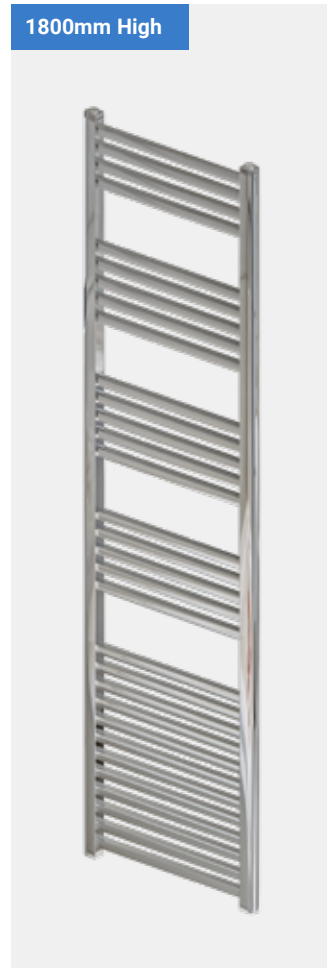

Rion Multirail - Chrome

Size H x W	Watts	BTU	Element Output	Element Type	Code	£ Ex VAT	£ Inc VAT
800 x 500mm	269	918	100W	A, A+, D, E, F, G	89.1689	187.00	224.40
800 x 600mm	304	1038	100W	A, A+, D, E, F, G	89.1690	212.00	254.40
1200 x 500mm	420	1434	150W	A, A+, D, E, F, G	89.1691	313.00	375.60
1200 x 600mm	475	1621	150W	A, A+, D, E, F, G	89.1692	341.00	409.20
1800 x 500mm	653	2229	150W	A, A+, D, E, F, G	89.1693	440.00	528.00
1800 x 600mm	738	2519	300W	A, A+, D, E, F, G	89.1694	484.00	580.80

TECHNICAL INFORMATION

All measurements in Height by Width. Heat output based on $\Delta T60^{\circ}C$. Radiators that are electric only are restricted to the heat output of the elements. Element size can be increased to full capacity of rail if using element type D, E, F or G. (Type F & G Elements suitable for all electric only) For element types see pages 828-840. For matching valves see pages 841-849. For indirect heating systems only. Tappings are approx. 45mm less than the width of the rail and approx. 80mm off the wall. Price includes radiator and wall fixing sets, valves extra.