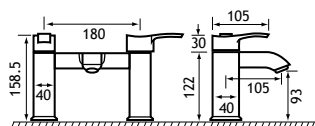

Winchester Range & Vivande Range

WINCHESTER

MP

Winchester			
Description	Code	£ Ex VAT	£ Inc VAT
Winchester Bath Filler†	56.2066	261.00	313.20
Winchester BSM inc kit*†	56.2067	299.00	358.80

*Wall brackets sold separately. Ceramic disc technology. †While stocks last.

MP - 0.5 bar minimum

MP

MP

VIVANDE

Vivande

Description	Code	£ Ex VAT	£ Inc VAT
Vivande bath filler†	56.2033	219.00	262.80
Vivande BSM inc kit*†	56.2034	251.00	301.20

*Wall brackets sold separately. Ceramic disc technology. While Stocks Last†

MP

MP

56.2033

MP