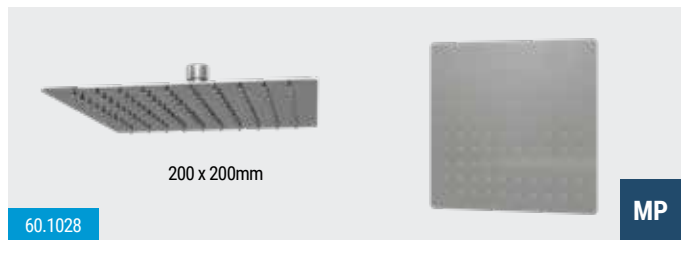

Shower Heads

SHOWER HEADS - CHROME