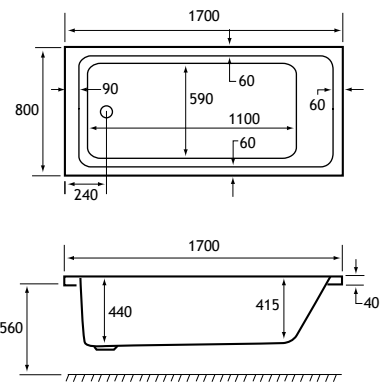

1700 x 800 SE

NEW MATT WHITE

New Matt White bath available November 2023