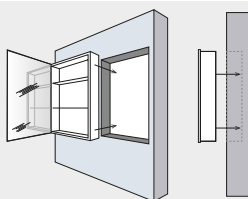

Features

- Internal mirror on door
- Can be recessed into the wall
- Soft close hinges
- Adjustable shelving