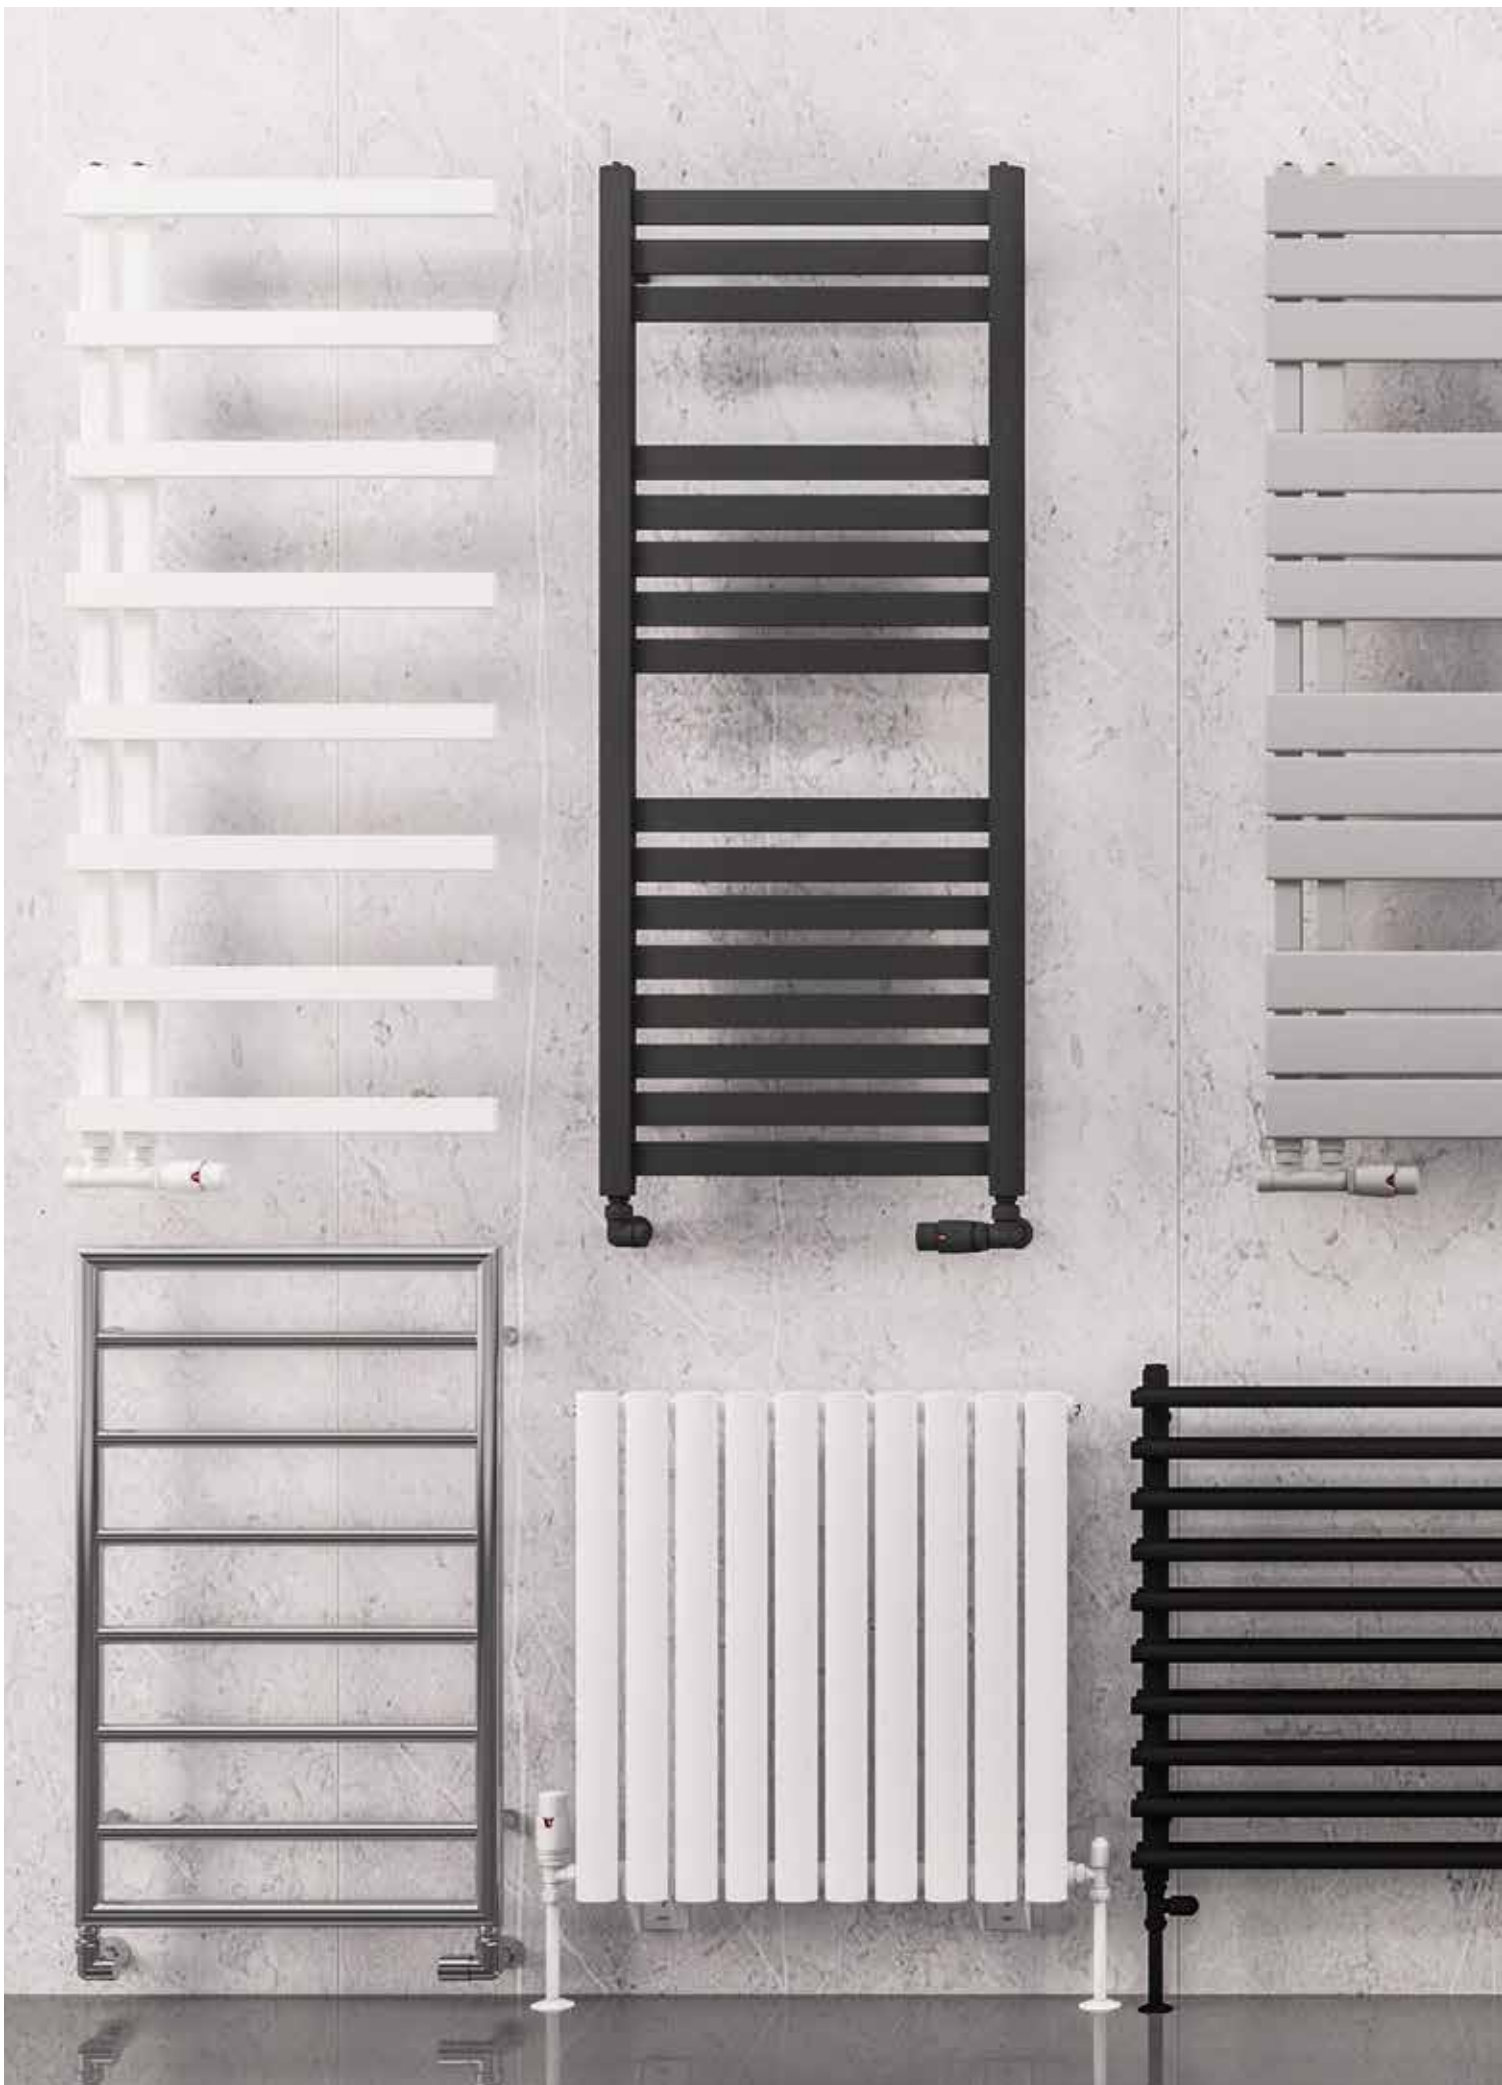

Sub Section

Designer Range

Our aim is to offer a statement piece radiator that allows maximum space to keep towels warm. In the designer range you can find a huge variety of towel rail styles and radiators using minimalistic, clean designs.vß

Contents			
Warrington Type10, Available in 3 colours - NEW PRODUCT	624-625	Rowsham Vertical & Horizontal, Matt White & Matt Anthracite	664-666
Warrington Type20, Available in 3 colours - NEW PRODUCT	626-627	Rowsham Towel Rail, Matt White & Matt Anthracite	667
Leonardo, Chrome & Brushed Brass	628	Tunstall Vertical, Available in 4 colours	668-669
Staverton Tube on Tube Straight, Available in 3 colours	629	Tunstall Horizontal, Available in 3 colours	670
Staverton Tube on Tube Curved, Chrome	630	Tunstall Towel Rail, Available in 4 colours	671
Biava Corinium, Chrome	631	Tunstall Double Vertical, Available in 3 colours	672-673
Defford, Available in 5 colours	632-633	Tunstall Double Horizontal, Available in 3 colours	674-675
Staverton, Available in 3 colours	634	Tunstall Double Towel Rail, Available in 3 colours	676
Mezzo Tondo, Chrome	635	Tunstall Mirror & Tunstall Double Mirror, Available in 3 colours	677
Pesaro, Chrome	635	Deddington Vertical, Available in 5 colours	678-679
Santero, Available in 4 colours	636-637	Deddington Horizontal, Available in 5 colours	680-681
Hurley, Available in 6 colours -	638-641	Deddington Towel Rail, Available in 5 colours	682-683
Helmsley, Available in 4 colours	642-643	Addington Type10, Gloss White & Matt Anthracite	684-687
Platani, Available in 5 colours	644-645	Addington Type10 Towel Rail, Gloss White & Matt Anthracite	688
Reinbach, Available in 5 colours	646-647	Addington Type10 Towel Hangers	689
Marlow, Available in 5 colours	648-649	Addington Type20, Gloss White & Matt Anthracite	690-693
Marlow E-Style, Available in 5 colours	650-651	Addington Type21 Horizontal, Gloss White & Matt Anthracite	694
Conwy, Available in 4 colours - NEW PRODUCT	652	Addington Type22 Horizontal, Gloss White & Matt Anthracite	695
Portchester, Available in 4 colours - NEW PRODUCT	653	Addington Type20 Towel Rail, Gloss White & Matt Anthracite	696
Lambourne, Available in 4 colours -	654-655	Addington Type21 Towel Rail, Gloss White & Matt Anthracite	697
Murano Vertical & Horizontal, Available in 4 colours	656-657		
Ryton, Available in 3 colours	658		
Kenilworth, Available in 3 colours	659		
Loxley, Available in 3 colours	660		
Eshton, Available in 3 colours	661		
Rubano Vertical & Horizontal, Gloss White & Matt Anthracite	662-663