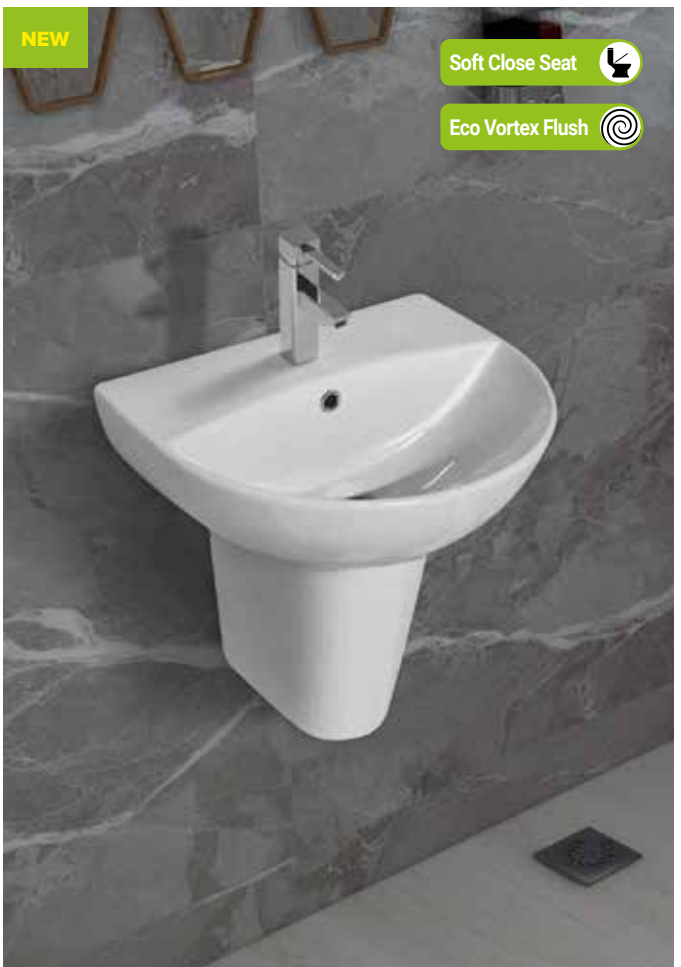

Soft Close Seat

Eco Vortex Flush

The Osterley range features soft curves and clean vertical sides, perfect for any modern day bathroom. The range includes a comfort height and back to wall pan.

FEATURES

- Eco Vertex Technology
- Soft close seat lifts off for easy cleaning