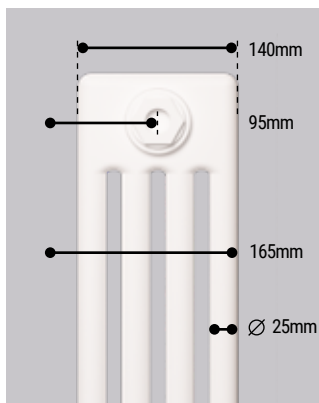

TECHNICAL INFORMATION

All measurements in Height by Width. Heat output based on $\Delta T60^{\circ}C$. Radiators that are electric only are restricted to the heat output of the elements. Element size can be increased to full capacity of rail if using element type C, E or H. For element types see pages 828-840. For matching valves see pages 841-849. For indirect heating systems. Tappings are the width of the rail and 95mm off the wall. Projection from wall 165mm. Prices include radiator and wall fixings sets, valves extra.