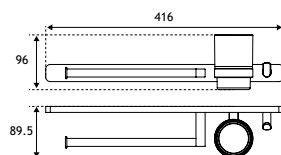

52.442
52.462