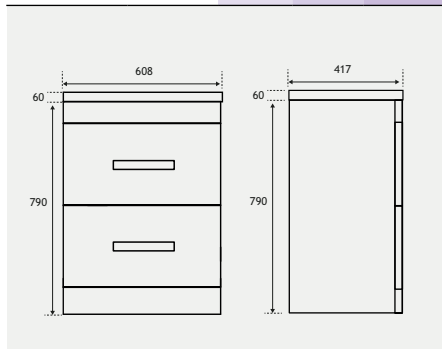

Cavone Unit Range

CAVONE DRAWER BASE CABINET

50 CM UNIT

60 CM UNIT

80 CM UNIT

Cavone 50cm Drawer Cabinet				
Description	Colour	Code	£ Ex VAT	£ Inc VAT
50cm Drawer Cabinet	White Gloss	36.0044	505.00	606.00
50cm Drawer Cabinet	Matt Grey	36.0045	505.00	606.00

Cavone 60cm Drawer Cabinet				
Description	Colour	Code	£ Ex VAT	£ Inc VAT
60cm Drawer Cabinet	White Gloss	36.0049	557.00	668.40
60cm Drawer Cabinet	Matt Grey	36.0050	557.00	668.40

Cavone 80cm Drawer Cabinet				
Description	Colour	Code	£ Ex VAT	£ Inc VAT
80cm Drawer Cabinet	White Gloss	36.0054	655.00	786.00
80cm Drawer Cabinet	Matt Grey	36.0055	655.00	786.00

50 CM UNIT BASIN

60 CM UNIT BASIN

80 CM UNIT BASIN

Cavone 50cm Basin				
Description	Colour	Code	£ Ex VAT	£ Inc VAT
50cm Cavone Basin	White	36.0031	147.00	176.40

Cavone 60cm Basin				
Description	Colour	Code	£ Ex VAT	£ Inc VAT
60cm Cavone Basin	White	36.0036	160.00	192.00

Cavone 80cm Basin				
Description	Colour	Code	£ Ex VAT	£ Inc VAT
80cm Cavone Basin	White	36.0041	192.00	230.40

NEW EXTRAS

36.9212

36.9211

NEW! Cavone Cabinet Extras				
Description	Colour	Code	£ Ex VAT	£ Inc VAT
Rectangular Overflow	Brushed Brass	36.9212	10.00	12.00
Rectangular Overflow	Smooth Black	36.9211	5.00	6.00

NEW WEXTRAS

36.9217

36.0071

NEW! Cavone Cabinet Extras				
Description	Colour	Code	£ Ex VAT	£ Inc VAT
Cavone Handle (Each)	Brushed Brass	36.9217	10.00	12.00
Cavone Handle (Each)	Smooth Black	36.0071	6.00	7.20