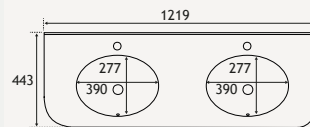

120 CM UNIT DOUBLE BASIN

120cm Double Basin

Hardwick Traditional Basins

Description	Colour	Code	£ Ex VAT	£ Inc VAT
Hardwick Traditional 120cm Double Basin	White Polymarble	36.4014	331.00	397.20
Hardwick Traditional 120cm Double Bowl Basin Quartz	White Quartz	36.4015	348.00	417.60