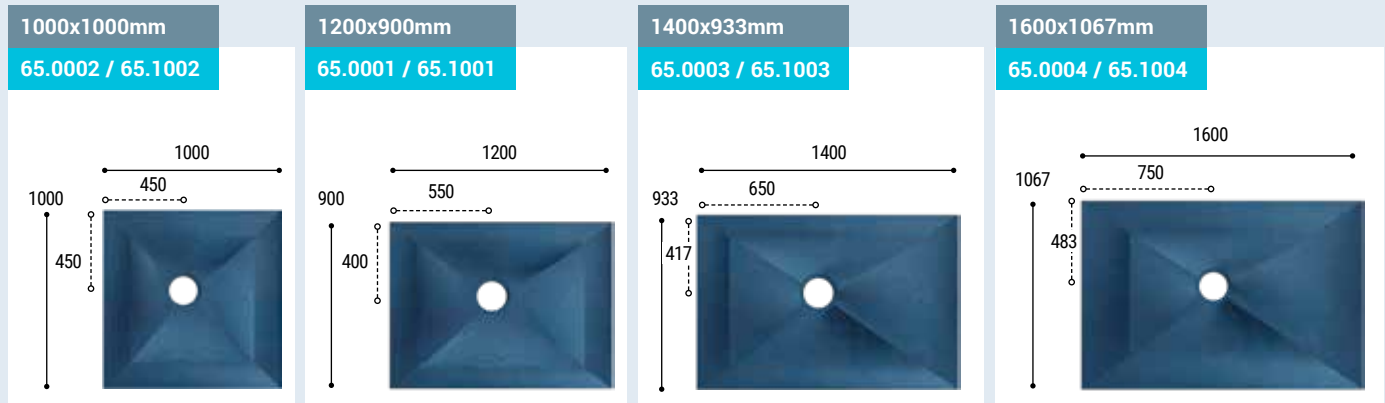

Biava Wet Floor System

THE EASTBROOK BIAVA WET FLOOR SYSTEM CONSISTS OF:

The Biava Floor Former

There are several sizes of lightweight easy-to-install floor formers with 100% rigidity and a consistent 1:40 gradient. These formers feature a unique four way floor design giving the benefits of clear linear finish and very high flow rate of water to the drainage waste. They are also designed to fit on both timber joisted floors and concrete floors