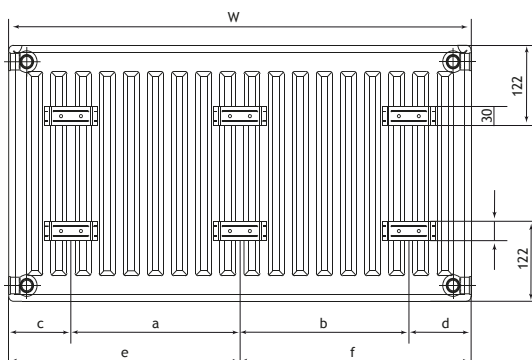

Bracket Positioning

Radiator Width W (mm.)	Type 11 / Type 21 / Type 22							
	a (mm.)	b (mm.)	c (mm.)		d (mm.)		e (mm.)	f (mm.)
			Type 11	Type 21 / 22	Type 11	Type 21 / 22		
400 - 1600	W - 266.6	-	117	133.3	117	133.3	-	-
1800 - 2000	(W / 2) - 133.3	(W / 2) - 133.3	133.3		133.3		W / 2	W / 2