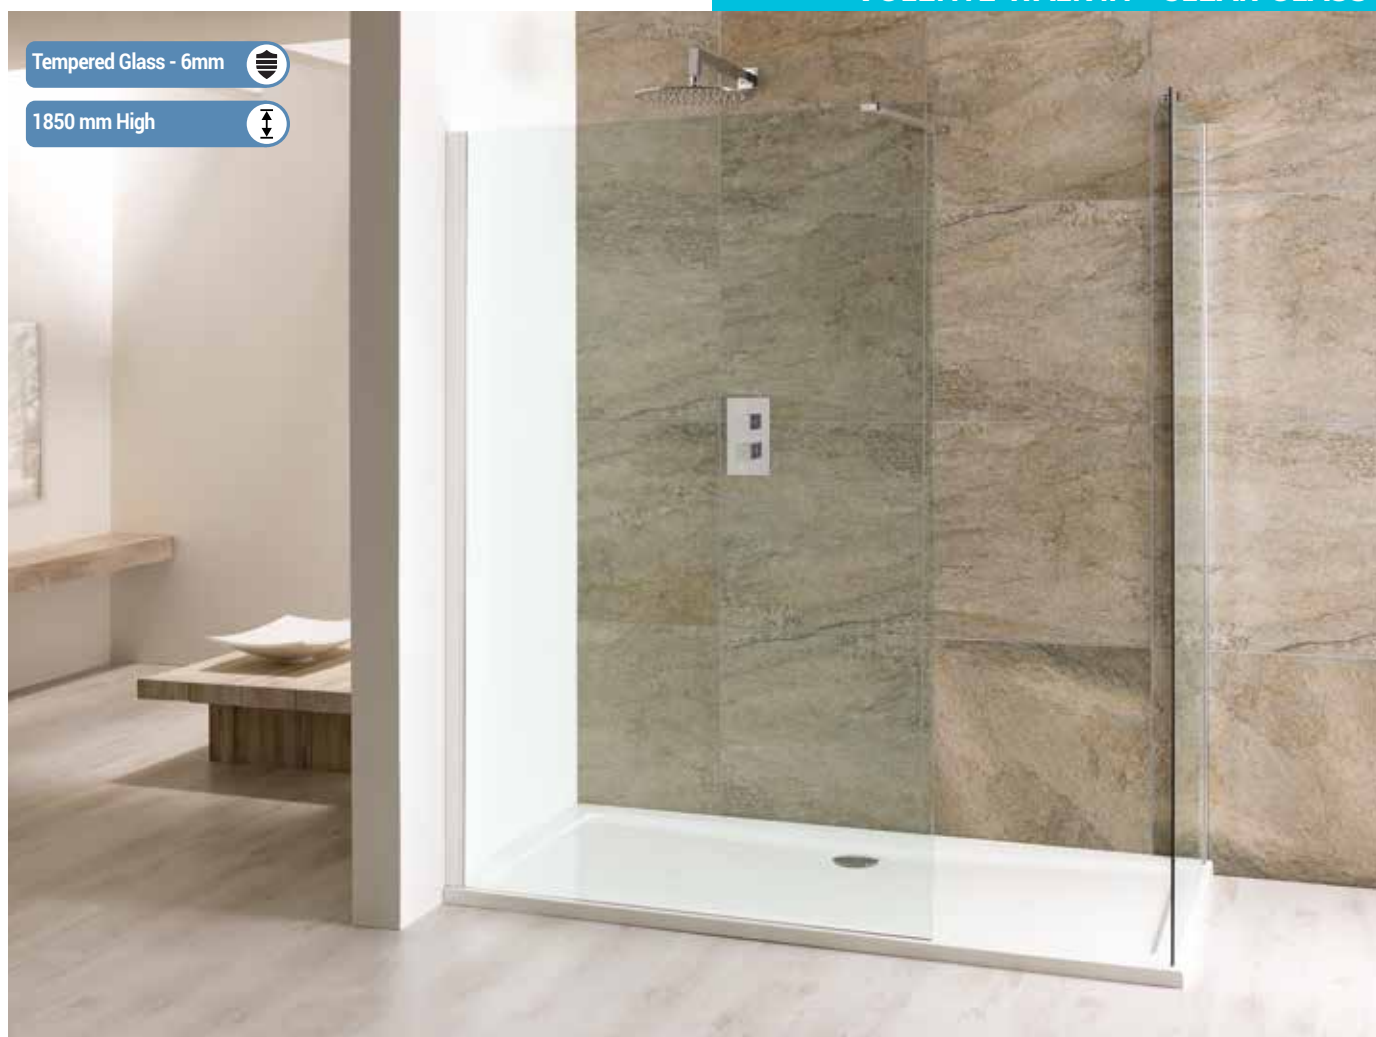

Volente Walk-In

VOLENTE WALK-IN - CLEAR GLASS

Tempered Glass - 6mm

1850 mm High

PANELS

Volente Walk-In - Clear Glass

Size	Adjustment	Code	£ Ex VAT	£ Inc VAT
500mm front panel	472-490mm	58.688	280.00	336.00
700mm front panel	672-690mm	58.614	330.00	396.00
760mm front panel	732-750mm	58.615	330.00	396.00
800mm front panel	772-790mm	58.616	330.00	396.00
900mm front panel	872-890mm	58.611	343.00	411.60
1000mm front panel	972-990mm	58.612	368.00	441.60
1200mm front panel	1172-1190mm	58.613	415.00	498.00

All panels come with one support bar.

EXTRAS

End Panels - Clear Glass

Size	Adjustment	Code	£ Ex VAT	£ Inc VAT
300mm end panel	272-290mm	58.102	257.00	308.40
500mm end panel	472-490mm	58.688	280.00	336.00
700mm end panel	672-690mm	58.614	330.00	396.00
760mm end panel	732-750mm	58.615	330.00	396.00
800mm end panel	772-790mm	58.616	330.00	396.00
900mm end panel	872-890mm	58.611	343.00	411.60

All panels come with one support bar.

Volente Extras

Description	Code	£ Ex VAT	£ Inc VAT
Valliant Walkin support bar 900mm	58.369	69.00	82.80
Volente Flipper Kit 1850 x 300*	58.817	119.00	142.80
Volente Flipper Kit 1850 x 400*	58.818	127.00	152.40
Volente /Valliant ceiling support bar*	58.816	108.00	129.60

Flipper kit can be installed retrospectively.

Luxurious, easy to clean, contemporary framed enclosure in 6mm tempered safety glass, height 1850mm.

FEATURES

- 10 Year manufacturer's guarantee*
- Easy clean glass
- 6mm Tempered safety glass
- Clear glass - also available in frosted glass
- *With conditions

*When fitting with two side panels one of the standard Volente side panels (P354) is used with one of the Volente walk-in end panels. The front panel may have to be downsized to ensure there is enough opening on the walk-in end panels. For further advice please contact our technical department on 01452 317 890.

Note: wall bracket can be fitted at 90° or parallel to the glass.