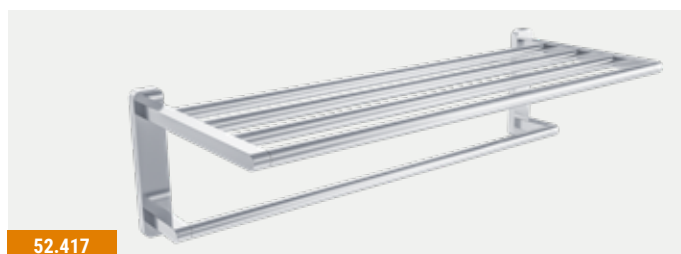

Asti Range

ASTI ACCESSORIES - CHROME & MATT BLACK

Asti Accessories					
Description	Colour	Dimensions width x projection	Code	£ Ex VAT	£ Inc VAT
Asti Soap Dispenser	Chrome	72 x 105	52.411	49.00	58.80
Asti Soap Dispenser	Matt Black	72 x 105	52.431	51.00	61.20
Asti Toilet Brush Holder	Chrome	113 x 127	52.412	41.00	49.20
Asti Toilet Brush Holder	Matt Black	113 x 127	52.432	44.00	52.80
Asti Glass Shelf	Chrome	600 x 128	52.413	38.00	45.60
Asti Glass Shelf	Matt Black	600 x 128	52.433	40.00	48.00
Asti Towel Rail	Chrome	600 x 70	52.414	50.00	60.00
Asti Towel Rail	Matt Black	600 x 70	52.434	54.00	64.80
Asti Double Towel Rail	Chrome	600 x 120	52.415	79.00	94.80
Asti Double Towel Rail	Matt Black	600 x 120	52.435	83.00	99.60
Asti Double Split Rail	Chrome	407 x 47	52.416	49.00	58.80
Asti Double Split Rail	Matt Black	407 x 47	52.436	51.00	61.20
Asti Towel shelf	Chrome	572 x 220	52.417	197.00	236.40
Asti Towel shelf	Matt Black	572 x 220	52.437	208.00	249.60
Asti Triple robe Hook	Chrome	174 x 42	52.418	38.00	45.60
Asti Triple robe Hook	Matt Black	174 x 42	52.438	40.00	48.00

Width & projection measurements all in millimetres.

FEATURES

- Modern, minimalist design
- Made of solid brass
- Meticulously polished to produce mirror-like finish
- Bright chrome finish