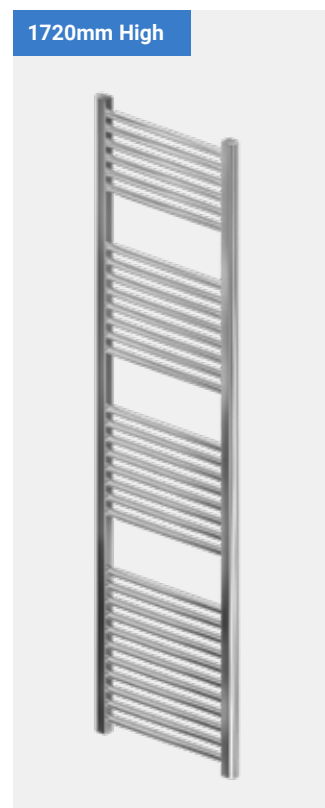

1720mm High