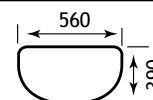

27.0361/27.9361

Oslo Semi Recessed Slimline Furniture

Description	Code	£ Ex VAT	£ Inc VAT
Oslo Slimline Basin Unit	1.051	295.00	354.00
Oslo 50 WC unit only	1.287	326.00	391.20
Oslo WC unit plinth	1.288	18.00	21.60
Laminate Tops Gloss 1200 x 310mm	28.009	84.00	100.80
Bonito 60cm plinth	1.037	22.00	26.40