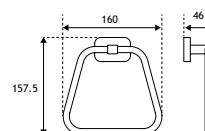

52.443
52.463