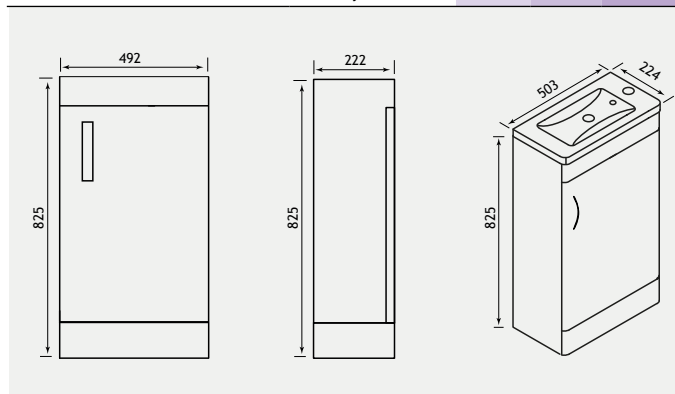

Cavone Cloakroom Unit Range

40 CM UNIT

Cavone 40cm Cloakroom Door Unit				
Description	Colour	Code	£ Ex VAT	£ Inc VAT
40cm Cloakroom Door Unit	White Gloss	36.0076	272.00	326.40
40cm Cloakroom Door Unit	Matt Grey	36.0074	272.00	326.40

50 CM UNIT

Cavone 50cm Cloakroom Door Unit				
Description	Colour	Code	£ Ex VAT	£ Inc VAT
50cm Cloakroom Door Unit	White Gloss	36.0081	305.00	366.00
50cm Cloakroom Door Unit	Matt Grey	36.0079	305.00	366.00

40 CM UNIT BASINS

Cavone 40cm Cloakroom Basins				
Description	Colour	Code	£ Ex VAT	£ Inc VAT
40cm Cloakroom Cavone Basin	White	36.0073	95.00	114.00

50 CM UNIT BASINS

Cavone 50cm Cloakroom Basins				
Description	Colour	Code	£ Ex VAT	£ Inc VAT
50cm Cloakroom Cavone Basin	White	36.0078	101.00	121.20

EXTRAS

36.0071

52.312

Cloakroom Cavone Extras

Description	Colour	Code	£ Ex VAT	£ Inc VAT
Cavone Handle (Each)	Smooth Black	36.0071	6.00	7.20
Vercelli Glass Shelf (600x119)	Chrome	52.312	102.00	122.40

EXTRAS

93.0019

93.0010

Cloakroom Cavone Extras

Description	Colour	Code	£ Ex VAT	£ Inc VAT
Helston Basin Mono (inc waste)	Smooth Black	93.0019	126.00	151.20
Helston Basin Mono (inc waste)	Chrome	93.0010	115.00	138.00