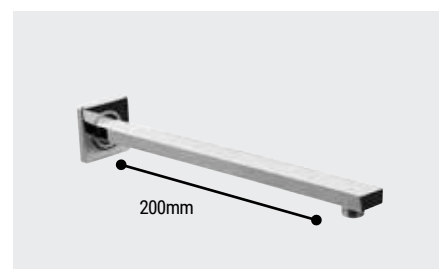

Square Wall Mounted Arm 200mm			
Description	Code	£ Ex VAT	£ Inc VAT
Square Wall Mounted Arm	98.0023	36.00	43.20

- Outlet to wall 200mm
- Solid brass construction, chrome finish