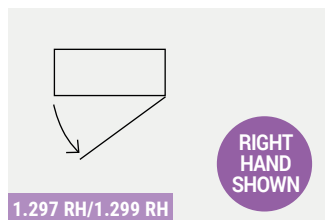

*Plinth must be ordered separately

Bonito Slab Range

WALL UNITS & MIRRORS

Mirror - 1.036
Cornice 1.204

FEATURES

- Separate shaver socket

Mirror (1.036) & CORNICE (1.204) with pull-cord operation

W: 600mm • H 700mm