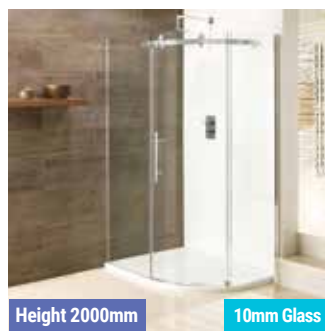

Height 1850mm 6mm Glass

Height 2000mm 10mm Glass

Vanguard
1000x800mm
1200x800/900mm

P499