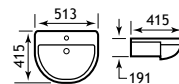

Dura Range

DURA BASIN 450

Description	Code	£ Ex VAT	£ Inc VAT
Dura Basin 450mm 1TH inc fixings	26.0005	62.00	74.40
Dura Basin 450mm 2TH inc fixings	26.0026	68.00	81.60
Dura Semi Pedestal inc fixings	26.0004	50.00	60.00
Dura Pedestal	26.0002	54.00	64.80

26.0005   26.0004/5   26.0002/26   26.0004/26   26.0026

DURA CORNER BASIN 460

Description	Code	£ Ex VAT	£ Inc VAT
Dura Corner Basin 460mm 1TH inc fixings	26.0013	68.00	81.60
Dura Pedestal	26.0002	54.00	64.80

26.0013

DURA SEMI RECESSED BASIN 1TH

Description	Code	£ Ex VAT	£ Inc VAT
Dura Semi recessed basin 1TH	26.0009	75.00	90.00

26.0009   Cut out 260mm

DURA CLOAKROOM BASIN 2TH

Description	Code	£ Ex VAT	£ Inc VAT
Dura Cloakroom Basin 360mm 1TH	26.0180	55.00	66.00
Dura Cloakroom Basin 450mm 1TH	26.0181	62.00	74.40
Dura Cloakroom Basin 450mm 2TH inc fixings	26.0012	62.00	74.40
Dura Cloakroom Basin 360mm 2TH	26.0011	55.00	66.00

26.0011

26.0012