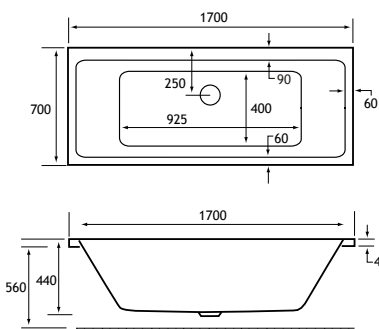

Portland DOUBLE ENDED

Situated in the mild depths of the English Channel, the Portland sea region is located along the Jurassic Coast, famous for its geology and striking landforms. Named after this area, the Portland bath is a stunning, minimalist bathing solution, available in both single and double ended variants, with or without grips. Featuring a modern angular design with straight sides and a sloping back, the Portland is surprisingly deep, providing a generous, warm, and relaxing bath.

The Portland is available in a wide range of bath sizes and in a choice of thickness - 5mm acrylic or ultra-strong Beauforté, which significantly extends the life of the bath.

PRODUCT FEATURES

- 10 models
- Each available in: 5mm Acrylic & Ultra Strong Beauforté
- Supplied without pre-drilled tap holes or waste fittings
- 440mm depth on all Portland DE models
- Sloping back rest at both ends for lumbar support

1700 x 700 DE

1700 x 700 x 440mm

210 Litres

DESCRIPTION	CODE	£ EX VAT	£ INC VAT
1700 x 700 DE Portland - 5mm	42.0035	300.00	360.00
1700 x 700 DE Portland - Beauforté	42.1035	544.00	652.80
PANELS			
1700 x 560 Front Panel	42.5013	114.00	136.80
700 x 560 End Panel	42.5024	69.00	82.80
1700 x 560 Front Panel - Beauforté	42.6013	192.00	230.40
700 x 560 End Panel - Beauforté	42.6024	114.00	136.80
1700 Adjustable Front Panel - Beauforté	42.6033	277.00	332.40
1810 x 810 L Shape Flat Panel - Beauforté	42.6035	367.00	440.40

HEAD REST

440 DEPTH

ULTRA STRONG