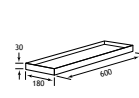

46.0005

46.0006