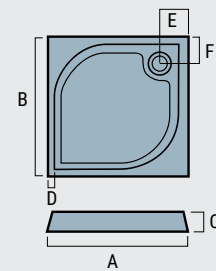

VANGUARD 25 SHOWER TRAYS

Square Trays