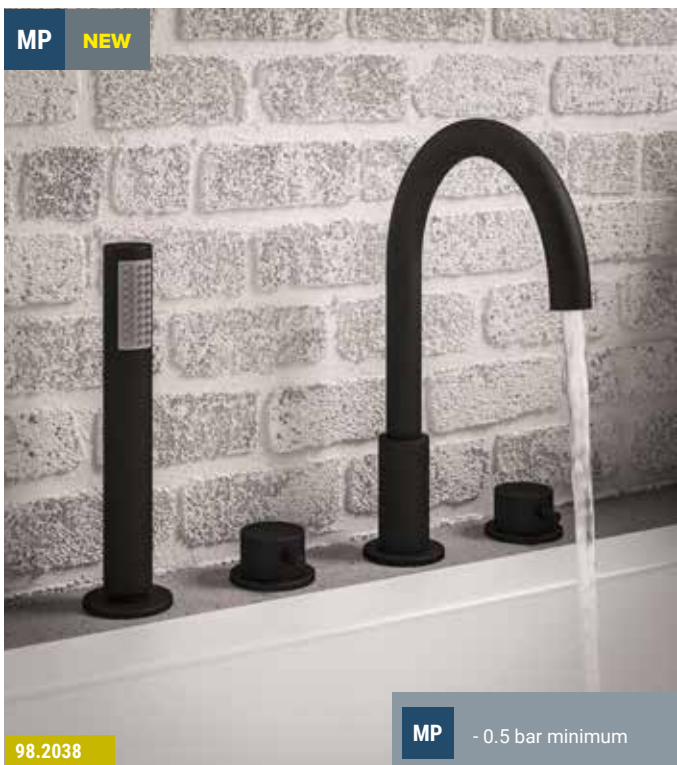

Meriden Range

98.2038

MP - 0.5 bar minimum

MERIDEN BATH SHOWER MIXER - 4 HOLE

NEW! Meriden Four Hole Deck Mounted Bath Shower Mixer

Description	Colour	Code	£ Ex VAT	£ Inc VAT
Meriden Four Hole Bath Shower Mixer Set*	Chrome	98.2037	187.00	224.40
Meriden Four Hole Bath Shower Mixer Set*	Matt Black	98.2038	246.00	295.20
Meriden Four Hole Bath Shower Mixer Set*	Brushed Brass	98.2039	258.00	309.60