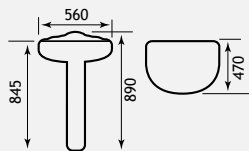

Tamarind Range

TAMARIND BASIN

26.0019

REDUCED PRICE

26.0021

Tamarind Corner Basin		WAS	NOW JUST	
Description	Code	£ Ex VAT	£ Ex VAT	£ Inc VAT
Tamarind 560 Basin 1TH	26.0019	~~81.00~~	60.00	72.00
Tamarind 560 Basin 2TH	26.0020	~~81.00~~	60.00	72.00
Tamarind Pedestal	26.0021	~~46.00~~	35.00	42.00

TAMARIND CLOSE COUPLED WC

26.0016/26.0017

REDUCED PRICE

*Soil can be turned left or right at the back of the pan

26.0016/26.0018

Tamarind Close Coupled WC		WAS	NOW JUST	
Description	Code	£ Ex VAT	£ Ex VAT	£ Inc VAT
Tamarind WC Pan	26.0016	~~136.00~~	97.00	116.40
Tamarind Cistern inc Lever Flush Fittings	26.0018	~~93.00~~	68.00	81.60
Tamarind Cistern inc Push Button Fittings	26.0017	~~82.00~~	60.00	72.00
Loire soft close seat	50.002	-	132.00	158.40
Jollytronic universal bottom entry cistern fitting**	7.0000	-	135.00	162.00

**Jollytronic cistern fitting will only fit 26.0017, for more information rear of Sanitaryware section. Sherwood/Diamante standard and soft close seats are also suitable for the Tamarind pan but cannot be fitted with lever cistern, seat rests on lever when in upright position.

TAMARIND BASIN

26.0022

REDUCED PRICE

26.0022

Tamarind Basin		WAS	NOW JUST	
Description	Code	£ Ex VAT	£ Ex VAT	£ Inc VAT
Tamarind Basin 465 1TH White	26.0022	~~62.00~~	44.00	52.80
Tamarind Basin 465 2TH White	26.0023	~~62.00~~	44.00	52.80