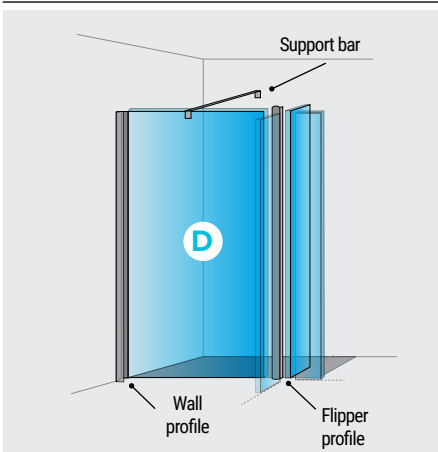

FEATURES

- 10 Year manufacturer's guarantee*
- Easy clean glass
- 1950mm Height
- Trays available to match
- 8mm Tempered safety glass
- *With conditions

Panel C - Comes with 1 wall profile, support bar and a 300mm flipper.