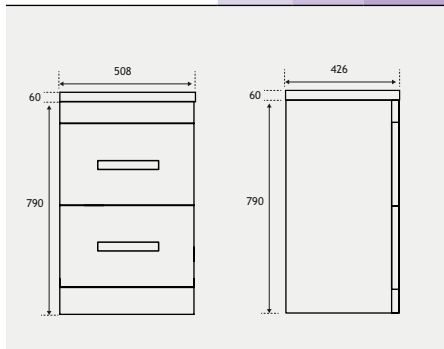

Cavone Unit Range

CAVONE DRAWER BASE CABINET

50 CM UNIT

60 CM UNIT

80 CM UNIT

Cavone 50cm Drawer Cabinet				
Description	Colour	Code	£ Ex VAT	£ Inc VAT
50cm Drawer Cabinet	White Gloss	36.0044	505.00	606.00
50cm Drawer Cabinet	Matt Grey	36.0045	505.00	606.00

Cavone 60cm Drawer Cabinet				
Description	Colour	Code	£ Ex VAT	£ Inc VAT
60cm Drawer Cabinet	White Gloss	36.0049	557.00	668.40
60cm Drawer Cabinet	Matt Grey	36.0050	557.00	668.40

Cavone 80cm Drawer Cabinet				
Description	Colour	Code	£ Ex VAT	£ Inc VAT
80cm Drawer Cabinet	White Gloss	36.0054	655.00	786.00
80cm Drawer Cabinet	Matt Grey	36.0055	655.00	786.00

50 CM UNIT BASIN

60 CM UNIT BASIN

80 CM UNIT BASIN

Cavone 50cm Basin				
Description	Colour	Code	£ Ex VAT	£ Inc VAT
50cm Cavone Basin	White	36.0031	147.00	176.40

Cavone 60cm Basin				
Description	Colour	Code	£ Ex VAT	£ Inc VAT
60cm Cavone Basin	White	36.0036	160.00	192.00

Cavone 80cm Basin				
Description	Colour	Code	£ Ex VAT	£ Inc VAT
80cm Cavone Basin	White	36.0041	192.00	230.40

NEW EXTRAS

36.9212

36.9211

NEW! Cavone Cabinet Extras				
Description	Colour	Code	£ Ex VAT	£ Inc VAT
Rectangular Overflow	Brushed Brass	36.9212	10.00	12.00
Rectangular Overflow	Smooth Black	36.9211	5.00	6.00

NEW WEXTRAS

36.9217

36.0071

NEW! Cavone Cabinet Extras				
Description	Colour	Code	£ Ex VAT	£ Inc VAT
Cavone Handle (Each)	Brushed Brass	36.9217	10.00	12.00
Cavone Handle (Each)	Smooth Black	36.0071	6.00	7.20