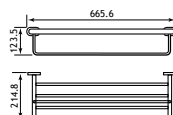

52.022

52.030