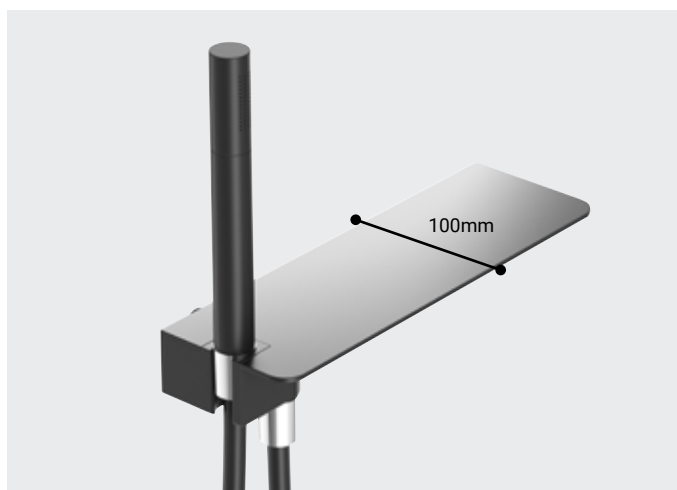

Shower Shelf Inc Shower Kit Matt Smooth Black			
Description	Code	£ Ex VAT	£ Inc VAT
Shower Shelf inc shower kit matt smooth black	78.0048	308.00	369.60

FEATURES

- Stainless steel construction
- Matt smooth black finish
- Built-in outlet elbow
- Includes single function brass shower handset & PVC shower hose
- Requires shower valve
- Concealed rear inlet

LP1 - 0.1 bar minimum

MP - 0.5 bar minimum