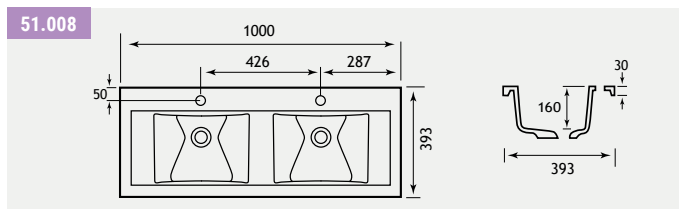

Oslo 100 - Drawer Unit Range

The two drawer Oslo Unit is both stylish and practical. The drawers glide open giving full access to all contents in one smooth action. Also compatible with the Oslo 100 is the Sorrento mirror and cornice as shown left. For wall mirrors and cabinets see pages 334-359. The internal design of these drawers may change during the lifetime of this brochure.

Oslo 100 Base and Double Bowl Cast Top			
Description	Code	£ Ex VAT	£ Inc VAT
Oslo 1000mm drawer base unit for double bowl	1.091	666.00	799.20
Oslo 100 double cast top*	51.010	340.00	408.00
Sorrento 70cm mirror	1.419	170.00	204.00
Sorrento 80cm LED cornice	1.522	264.00	316.80
Sorrento 800mm 'Wave' action infra red LED cornice	1.219	336.00	403.20
Plain Mirror 555 x 1000	40.0020	96.00	115.20

Oslo WC Unit			
Description	Code	£ Ex VAT	£ Inc VAT
Oslo WC unit only	1.287	326.00	391.20
Oslo WC unit lid	1.075	63.00	75.60
Oslo WC unit plinth	1.288	18.00	21.60

Extras			
Description	Code	£ Ex VAT	£ Inc VAT
Trap for external overflow kit	7.0015	24.00	28.80
Flip Top Basin Waste - Unslotted	25.0005	19.00	22.80

*2 x 7.0015 and 2 x wastes required for item 51.010 double bowl.

1. **FEATURES - CAST MARBLE TOPS**
2. Made of 75% natural marble stone
   - Repairable if chipped
   - Seamless surface, easy to maintain