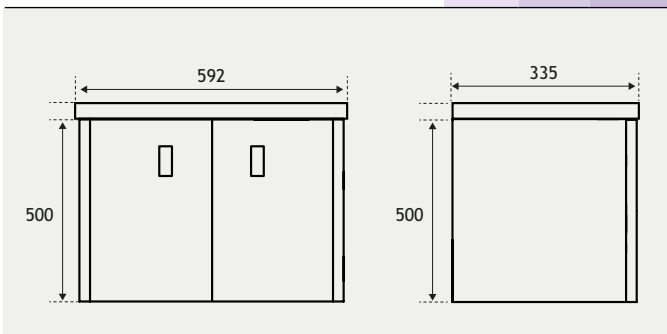

NEW! Cavone II 60cm Door Cabinet

Description	Colour	Code	£ Ex VAT	£ Inc VAT
60cm Wall Hung Door Cabinet	White Gloss	37.1025	248.00	297.60
60cm Wall Hung Door Cabinet	Matt Grey	37.1026	248.00	297.60