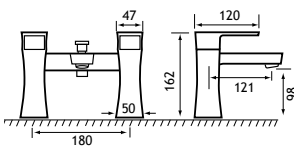

56.2064

56.2064