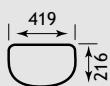

KOMPACT CLOAKROOM BASIN

Kompact Cloakroom Basin

Description	Code	£ Ex VAT	£ Inc VAT
Kompact cloakroom basin 419 x 216 1TH	27.0381	68.00	81.60