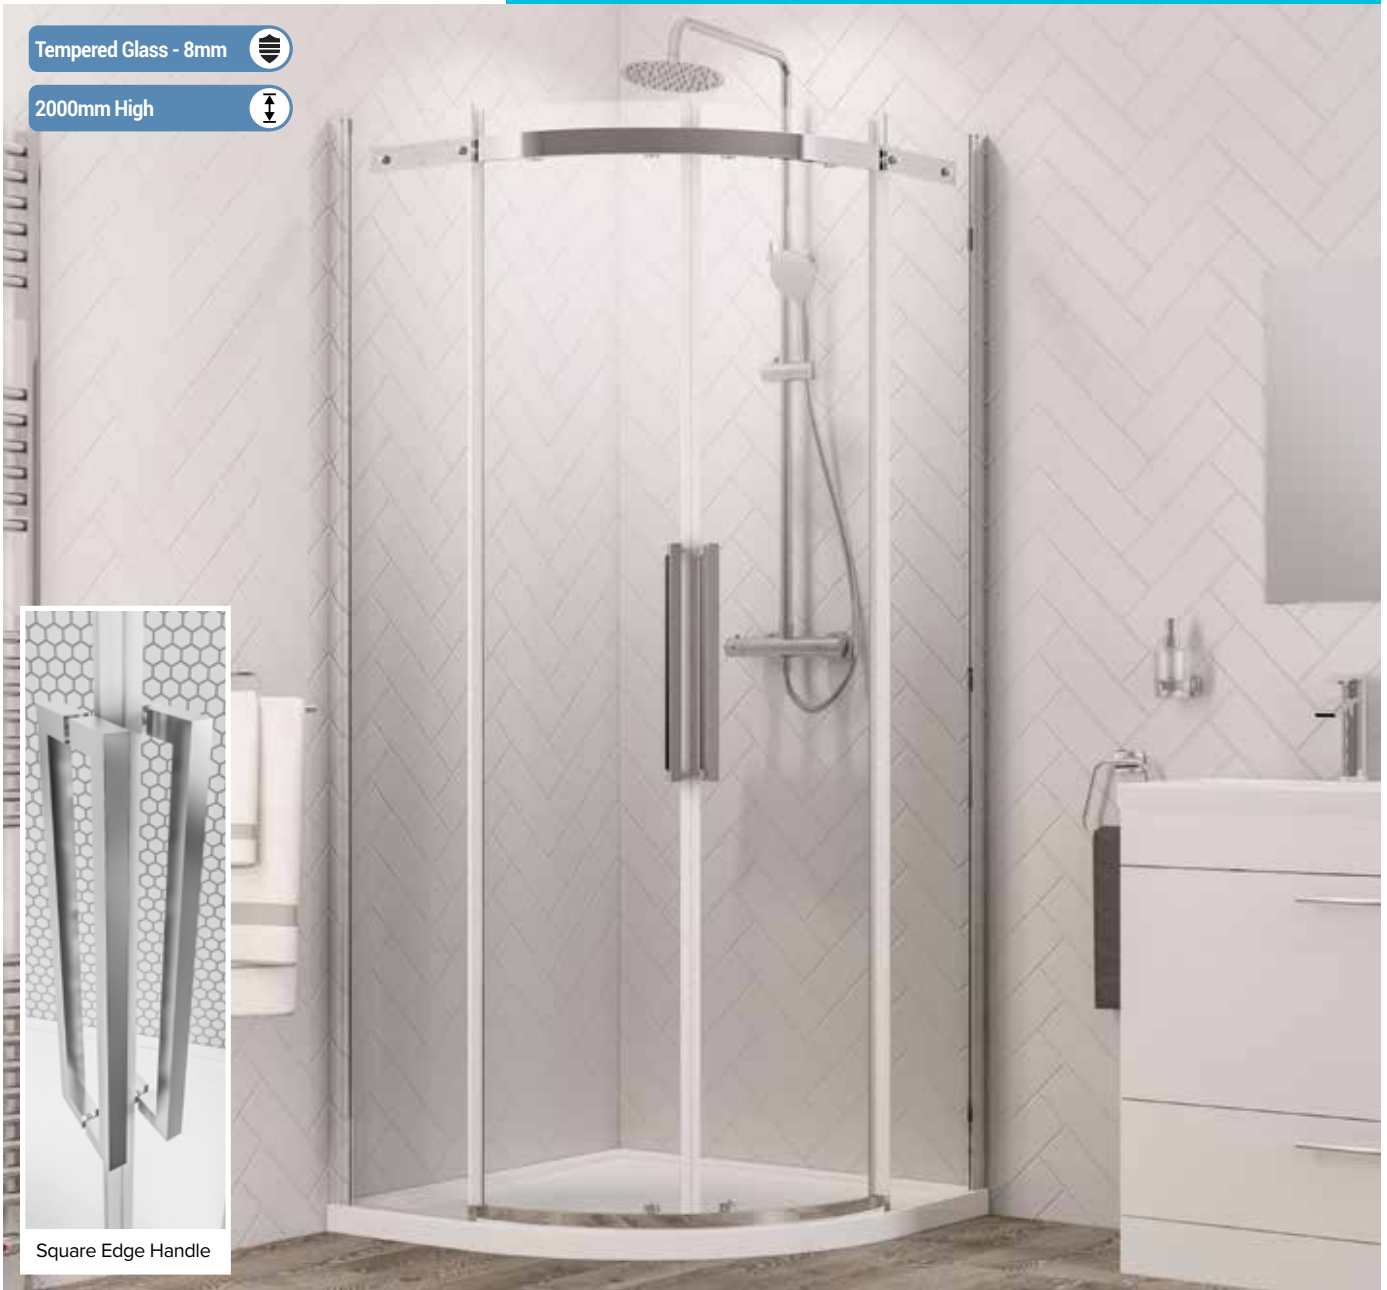

Corniche 2000

CORNICHE 2000 QUADRANT - CHROME

Tempered Glass - 8mm

2000mm High