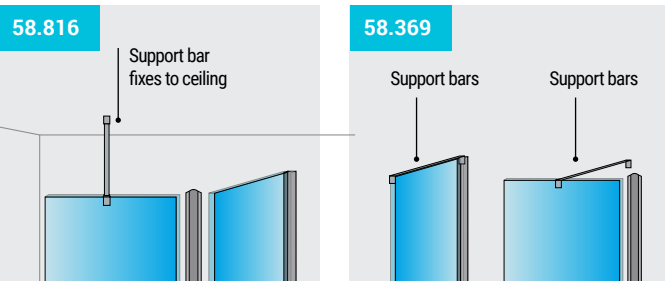

Comes with 1 wall profile and 1 support bar.

A&C Combination

A new range of accessories for the Valliant Walk-ins includes a wall support bar which fixes directly to the wall, a 300mm and 400mm Flipper kit which can be added to any Valliant glass panel to convert to a flipper, and a ceiling support bar which fixes the glass panel to the ceiling.