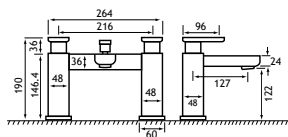

Firth & Cortauld Range

FIRTH

MP

Firth

Description	Code	£ Ex VAT	£ Inc VAT
Firth BSM inc kit†	56.2050	253.00	303.60
Minimalist square /Type 10 Shower Handset**	98.0016	15.00	18.00

*Wall brackets sold separately. Ceramic disc technology.
** 98.0016 handset as optional extra. †While stocks last.

MP - 0.5 bar minimum

HP1 - 1 bar minimum

56.2050

CORTAULD

Cortauld

Description	Code	£ Ex VAT	£ Inc VAT
Cortauld mono basin c/w clicker waste	56.2040	167.00	200.40
Cortauld mono bidet c/w clicker waste	56.2041	167.00	200.40
Cortauld high rise mono basin c/w clicker waste	56.2042	197.00	236.40
Cortauld bath filler	56.2043	250.00	300.00
Cortauld BSM inc kit*†	56.2044	262.00	314.40

*Wall brackets sold separately. Ceramic disc technology. †While stocks last.

MP

MP

MP

MP

MP