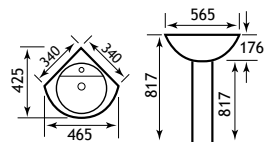

Description	Code	£ Ex VAT	£ Inc VAT
Dura Corner Basin 460mm 1TH inc fixings	26.0013	68.00	81.60
Dura Pedestal	26.0002	54.00	64.80