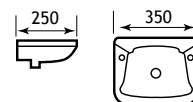

Courchevel Cloakroom Basins - 350 x 250			
Description	Code	£ Ex VAT	£ Inc VAT
350 x 250 cloakroom basin 1TH RH	75.0008	59.00	70.80
350 x 250 cloakroom basin 2TH	75.0018	59.00	70.80