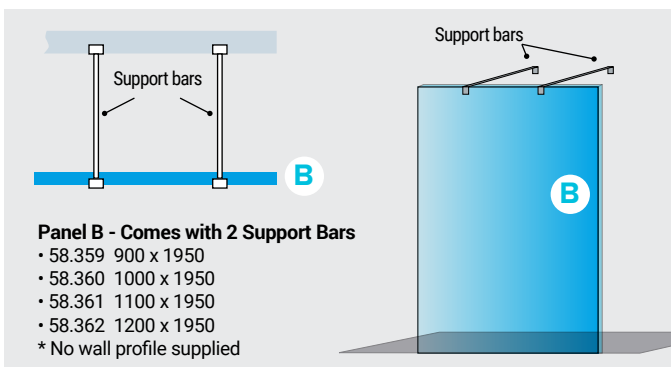

Valliant Walk-in - Type B

Size	Includes	Glass Length	Type	Code	£ Ex VAT	£ Inc VAT
900x1950 (8mm)	2 x support bars	860mm	B	58.359	465.00	558.00
1000x1950 (8mm)	2 x support bars	960mm	B	58.360	490.00	588.00
1100x1950 (8mm)	2 x support bars	1060mm	B	58.361	517.00	620.40
1200x1950 (8mm)	2 x support bars	1160mm	B	58.362	546.00	655.20

Flipper kit can be installed retrospectively.

300/400mm Flipper kit can be added to any Valliant glass to convert to a flipper.