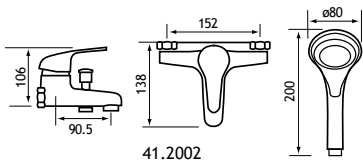

Isbourne Range

ISBOURNE

Isbourne

Description	Code	£ Ex VAT	£ Inc VAT
Isbourne Basin Mono (inc waste)	93.0055	65.00	78.00
Isbourne BSM inc kit	93.0057	109.00	130.80

Ceramic Disc Technology.

FEATURES

- Made from brass
- Ceramic disk technology

Required minimum operating pressure key

MP - 0.5 bar minimum

HP1 - 1 bar minimum

For Shower Kits see page 834-836

93.0057