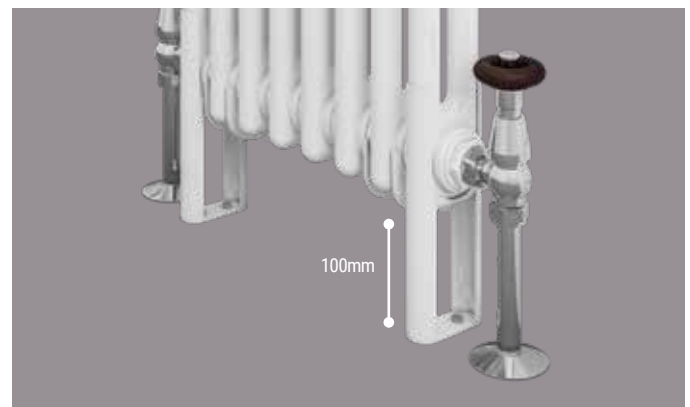

Pictured 81.0208 Matt Black with 81.0222 Feet

Rivassa Radiator Feet

Description	Code	£ Ex VAT	£ Inc VAT
Rivassa 2 Column Radiator Feet (pair) White	81.0034	35.00	42.00
Rivassa 2 Column Rad. Feet (pair) Matt Anthracite	81.0035	35.00	42.00
Rivassa 2 Column Rad. Feet (pair) Matt Black	81.0222	35.00	42.00