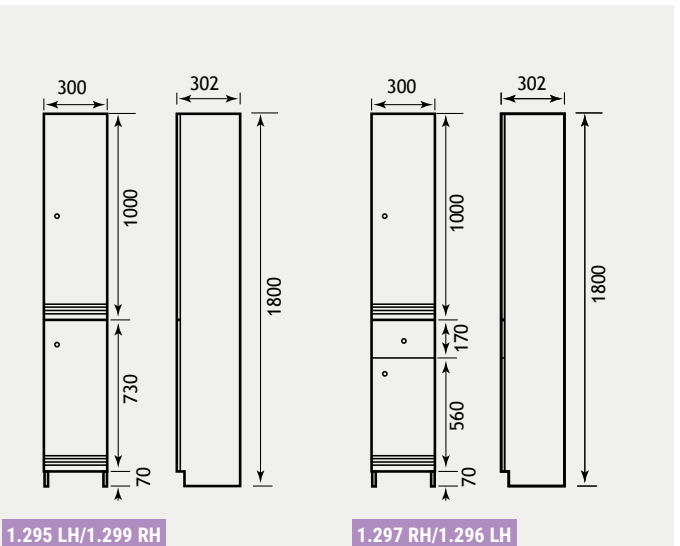

*Plinth must be ordered separately

Bonito Slab Range

WALL UNITS & MIRRORS

Mirror - 1.036
Cornice 1.204

FEATURES

- Separate shaver socket

Mirror (1.036) & CORNICE (1.204) with pull-cord operation

W: 600mm • H 700mm