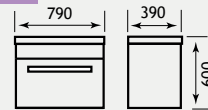

FEATURES - UNIT

- Soft close system on drawers
- Two drawers in total

1.803

Oslo 80 Wall Hung Internal Drawer Unit

Description	Code	£ Ex VAT	£ Inc VAT
Oslo 80 Wall Hung Unit with Internal Drawer	1.803	591.00	709.20
Oslo 80 cast top	51.008	267.00	320.40