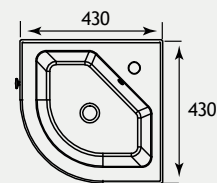

VANITY UNIT 43CM CORNER BASIN