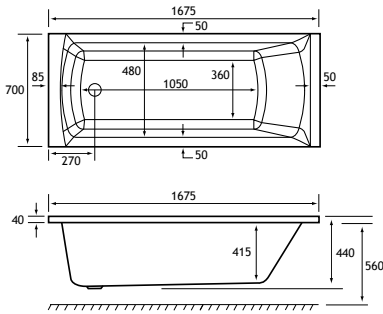

New Matt White bath available November 2023

1675 x 700 [5'6"] SE

NEW MATT WHITE

1675 x 700 x 440mm

234 Litres

DESCRIPTION	CODE	£ EX VAT	£ INC VAT
1675 x 700 [5'6"] Rockall - 5mm	42.0087	284.00	340.80
1675 x 700 [5'6"] Rockall - Beauforté	42.1087	521.00	625.20
1650 x 700 Rockall Matt White - 5mm	42.0509	422.00	506.40
PANELS			
1675 x 560 Front Panel	42.5014	114.00	136.80
700 x 560 End Panel	42.5024	69.00	82.80
1675 x 560 Front Panel - Beauforté	42.6014	192.00	230.40
700 x 560 End Panel - Beauforté	42.6024	114.00	136.80
1810 x 810 L Shape Flat Panel - Beauforté	42.6035	367.00	440.40

SHOWER

440 DEPTH

HEAD REST

ULTRA STRONG