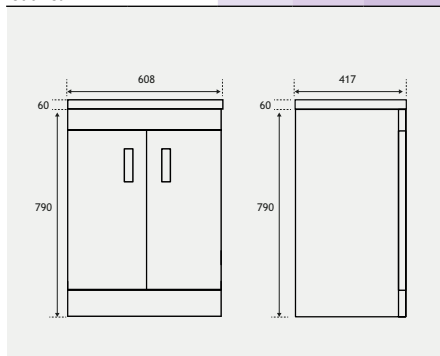

Cavone Cabinet Range

CAVONE DOOR BASE CABINET

50 CM UNIT

60 CM UNIT

80 CM UNIT

Cavone 50cm Door Cabinet				
Description	Colour	Code	£ Ex VAT	£ Inc VAT
50cm Door Cabinet	White Gloss	36.0042	422.00	506.40
50cm Door Cabinet	Matt Grey	36.0043	422.00	506.40

Cavone 60cm Door Cabinet				
Description	Colour	Code	£ Ex VAT	£ Inc VAT
60cm Door Cabinet	White Gloss	36.0047	478.00	573.60
60cm Door Cabinet	Matt Grey	36.0048	478.00	573.60

Cavone 80cm Door Cabinet				
Description	Colour	Code	£ Ex VAT	£ Inc VAT
80cm Door Cabinet	White Gloss	36.0052	571.00	685.20
80cm Door Cabinet	Matt Grey	36.0053	571.00	685.20

50 CM UNIT BASIN

60 CM UNIT BASIN

80 CM UNIT BASIN

Cavone 50cm Basin				
Description	Colour	Code	£ Ex VAT	£ Inc VAT
50cm Cavone Basin	White	36.0031	147.00	176.40

Cavone 60cm Basin				
Description	Colour	Code	£ Ex VAT	£ Inc VAT
60cm Cavone Basin	White	36.0036	160.00	192.00

Cavone 80cm Basin				
Description	Colour	Code	£ Ex VAT	£ Inc VAT
80cm Cavone Basin	White	36.0041	192.00	230.40

NEW EXTRAS

36.9212

36.9211

NEW! Cavone Cabinet Extras

Description	Colour	Code	£ Ex VAT	£ Inc VAT
Rectangular Overflow	Brushed Brass	36.9212	10.00	12.00
Rectangular Overflow	Smooth Black	36.9211	5.00	6.00

36.9217

36.0071

NEW! Cavone Cabinet Extras

Description	Colour	Code	£ Ex VAT	£ Inc VAT
Cavone Handle (Each)	Brushed Brass	36.9217	10.00	12.00
Cavone Handle (Each)	Smooth Black	36.0071	6.00	7.20

NEW EXTRAS