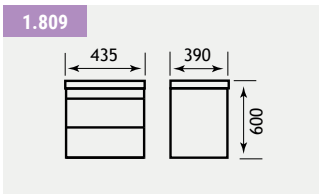

FEATURES - UNIT

- Soft close system on drawers
- Two drawers in total

Oslo 44 Wall Hung Push Drawer Unit

Description	Code	£ Ex VAT	£ Inc VAT
Oslo 44 Wall Hung Push Drawer Unit	1.809	420.00	504.00