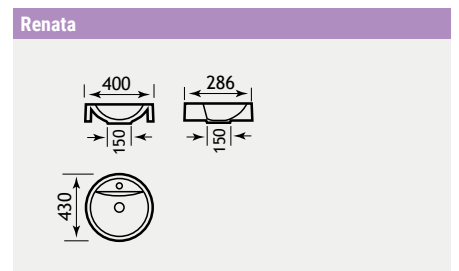

FEATURES - Sit On Basins

- Made of 75% natural marble stone
- Repairable if chipped
- Seamless surface, easy to maintain