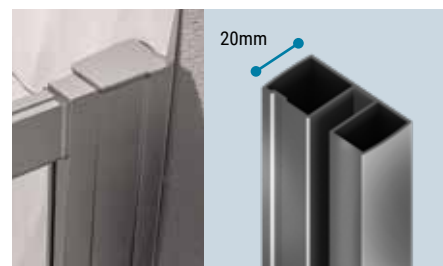

FEATURES

1. 10 Year manufacturer's guarantee*
   - Easy clean glass
   - Trays available to match
   - Suitable for power shower
   - 6mm Tempered safety glass
   - Chrome coloured
   - Fully concealed fixings
2. *With conditions