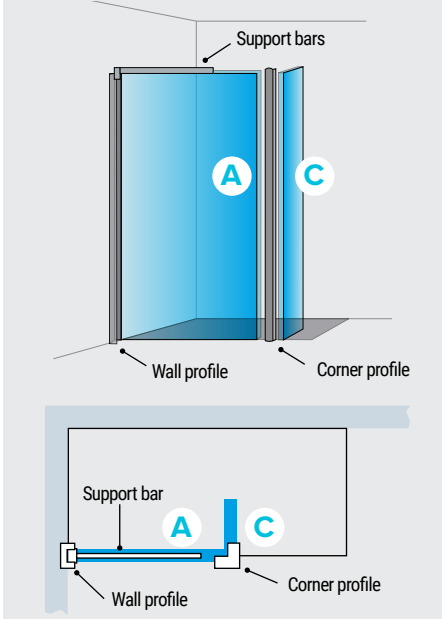

TYPE A & C