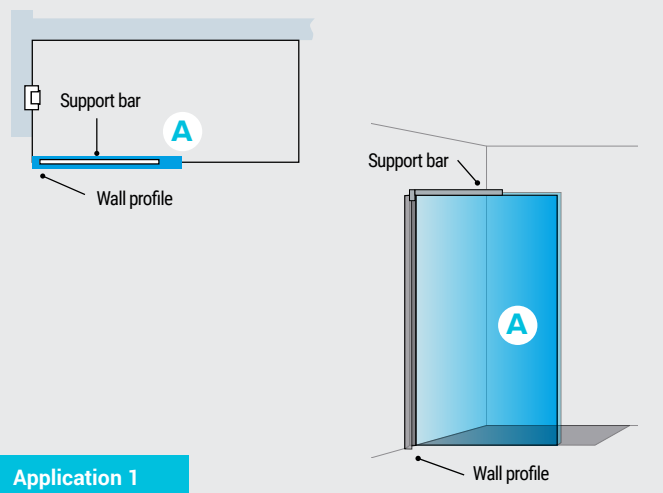

Application 2

Panel A

Comes with 1 wall profile and 1 support bar.

Application 1