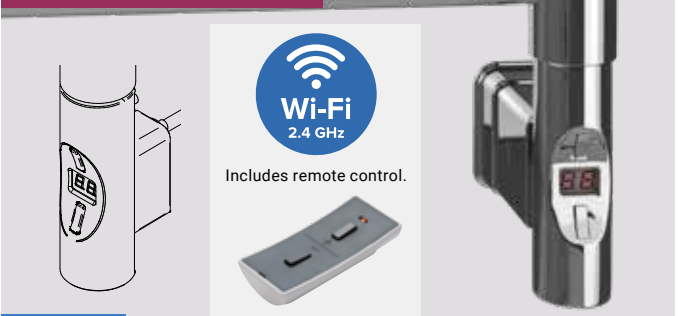

ELEMENT TYPE F WI-FI ROUND CAP

WATER OR ROOM TEMPERATURE CONTROL

Suitable for electric installation only

Chrome

Power	Length (mm)
150W	300
300W	340
600W	390
900W	440
1200W	470

Turbo Boost Function

For vertical installation only. Digital temp control element including remote control.

WI-FI SMARTPHONE APPLICATION

Your WIFI Element has the option of programming the air temperature in the daily and weekly cycles and meets the requirements of the EcoDesign Directive (Lot 20) is compatible with the EcoDirective 2018 for electric elements.