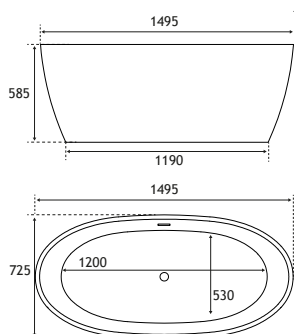

1495 x 725 FS

1495 x 725 x 585mm

243 Litres

DESCRIPTION	CODE	£ EX VAT	£ INC VAT
1495 x 725 Wandsworth Freestanding Bath - Gloss White	33.0003	926.00	1111.20
1495 x 725 Wandsworth Freestanding Bath - Gloss Grey & White	33.0004	944.00	1132.80

About: Model comes with bath waste & overflow.

585 DEPTH

HEAD REST

BEAUFORT