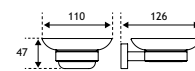

52.409

52.429