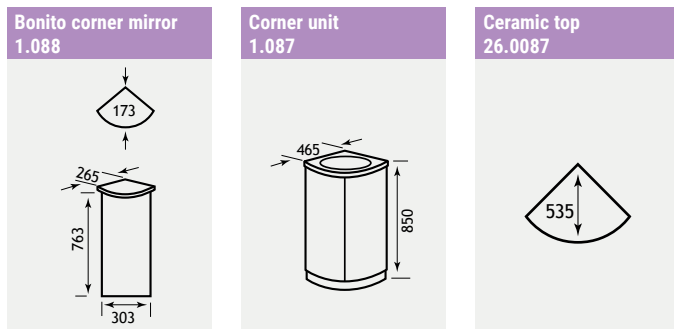

*Can be handed left or right.

All you will ever need for the perfect corner solution. Each style is finished in White Gloss with a solid ceramic top. Both the corner cupboard and corner mirror have a light cornice with a single LED lamp, operated by a pull-cord.