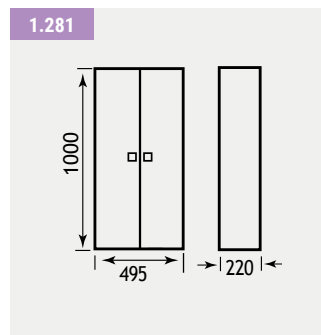

Oslo Tall Cistern

OSLO TALL CISTERN UNIT - WHITE

A Comfort Height cistern unit to complement the Dura Comfort Height BTW pan. Available as a stand alone unit or with the option of two different size cupboards.

Oslo Tall Cistern Unit

Description	Code	£ Ex VAT	£ Inc VAT
Oslo tall cistern unit	1.278	391.00	469.20
Oslo tall cistern unit top	1.279	61.00	73.20
Oslo tall unit cupboard 500 x 800 x 220mm	1.280	263.00	315.60
Oslo tall unit cupboard 500 x 1000 x 220mm	1.281	301.00	361.20
Dura Comfort Height BTW Pan	26.0047	195.00	234.00
Dura Deluxe Soft Close Seat	26.0015	73.00	87.60
Oslo 58cm door base unit	1.068	329.00	394.80
Oslo 58cm cast top	51.007	211.00	253.20
Vantage Plain Hidden Cistern CP Push Button	17.001	180.00	216.00
Eastbrook Jacket Hidden Cistern - Bottom Inlet	53.001	112.00	134.40
Vantage Hidden Cistern with Jacket	17.3029	207.00	248.40
Oslo 30cm tall cupboard, 2 door	1.294	404.00	484.80

For hidden cisterns see pages 194-195

Oslo Tall Cistern Unit Spares

Description	Code	£ Ex VAT	£ Inc VAT
Lower panel Oslo 50cm tall cistern unit	1.99046	74.00	88.80
Upper panel Oslo 50cm tall cistern unit	1.99047	43.00	51.60

FEATURES

- Soft close system on doors

FEATURES - CAST MARBLE TOPS

- Made of 75% natural marble stone
- Repairable if chipped
- Seamless surface, easy to maintain

26.0047

1.294

1.294

1.278 & 1.280

1.281

1.280

1.278 & 1.279

For wall mirrors and cabinets see pages 326-351