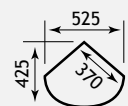

TAMARIND CORNER BASIN

26.0024