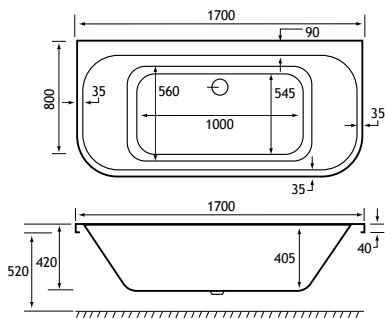

1700 x 800 BTW

NEW BEAUFORTÉ PANEL