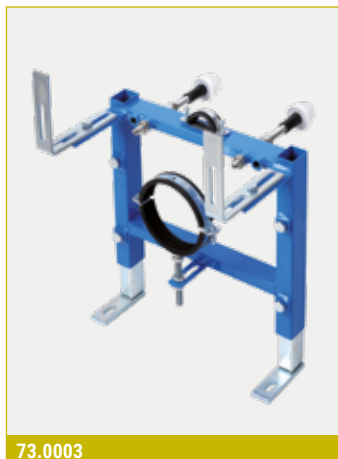

90.0010

73.0003