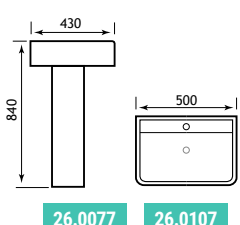

*See page 201 for Jollytronic information.