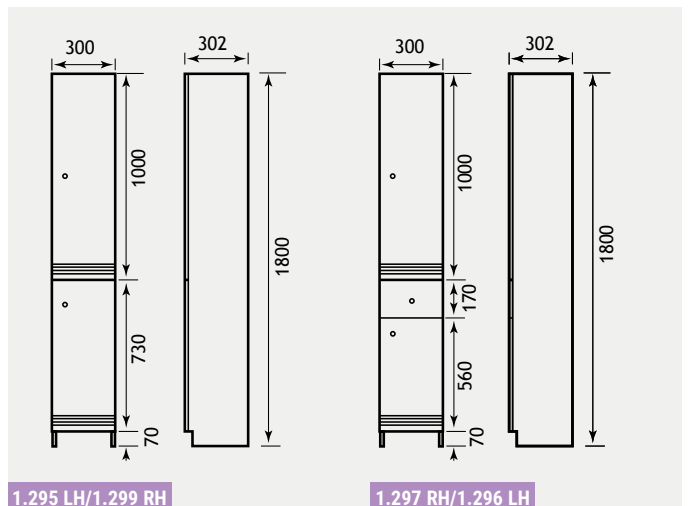

Bonito Slab Tall Cupboard			
Description	Code	£ Ex VAT	£ Inc VAT
Bonito 30cm tall cupboard, 2 door with drawer LH*	1.296	444.00	532.80
Bonito 30cm tall cupboard, 2 door with drawer RH*	1.297	444.00	532.80
Bonito 30cm tall cupboard, 2 door LH*	1.295	404.00	484.80
Bonito 30cm tall cupboard, 2 door RH*	1.299	404.00	484.80

*Plinth must be ordered separately