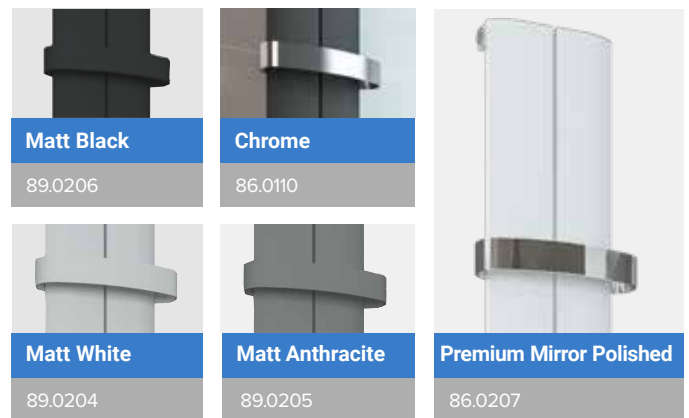

Pictured 86.0145 Matt Anthracite with 89.0882R Multi-Purpose Towel Hanger & 86.0139 Cover Caps x2

Berlini Standard Towel Hangers

Description	Colour	Code	£ Ex VAT	£ Inc VAT
Towel Hanger 185mm	Premium Mirror Polished	86.0207	63.00	75.60
Towel Hanger 185mm	Matt White	89.0204	51.00	61.20
Towel Hanger 185mm	Matt Anthracite	89.0205	51.00	61.20
Towel Hanger 185mm	Matt Black	89.0206	51.00	61.20
Towel Hanger 185mm	Chrome	86.0110	44.00	52.80

1800mm height radiator comes with 3 pre-drilled towel hanger locations, with a maximum of 3 towel hangers. 1200mm height radiators comes with 2 pre-drilled towel hanger locations, with a maximum of 2 towel hangers. The Berlini Standard Towel Hangers will add approx 23mm width on each side once fitted to the radiator. **Can be fitted after installation only on high adjustment bracket fitting.**

Berlini Cover Cap Set - Chrome

Description	Code	£ Ex VAT	£ Inc VAT
Cover Cap Set 185mm	86.0139	24.00	28.80

Cover cap sets only include cover caps for the top of the radiator.