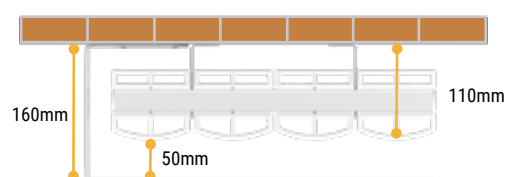

Towel Hanger - Chrome			
Size	Code	£ Ex VAT	£ Inc VAT
280mm	86.0238	82.00	98.40
375mm	86.0239	91.00	109.20
470mm	86.0240	105.00	126.00
565mm	86.0347	112.00	134.40