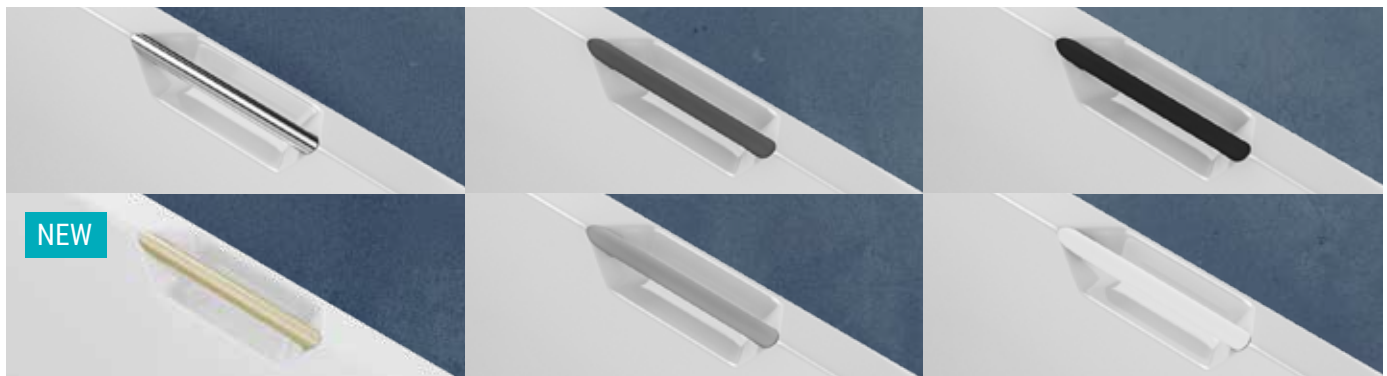

Twin Grips (Pair)

DESCRIPTION	CODE	£ EX VAT	£ INC VAT	DESCRIPTION	CODE	£ EX VAT	£ INC VAT
Chrome Grips (pair)	42.0001	39.00	46.80	Matt Black Grips (pair)	42.0004	51.00	61.20
Matt White Grips (pair)	42.0002	51.00	61.20	NEW! Brushed Brass Grips (pair)	42.0007	66.00	79.20
Matt Grey Grips (pair)	42.0003	51.00	61.20	Matt Anthracite Grips (pair)	42.0006	51.00	61.20