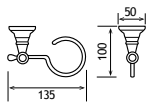

Rockingham

Rockingham Solid Brass			
Description	Code	£ Ex VAT	£ Inc VAT
Rockingham Robe Hook	52.040	41.00	49.20
Rockingham Tumbler Holder	52.041	64.00	76.80
Rockingham Double Tumbler Holder	52.042	90.00	108.00
Rockingham Soap Dish	52.043	64.00	76.80
Rockingham Towel Ring	52.044	59.00	70.80
Rockingham Toilet Roll Holder	52.045	68.00	81.60
Rockingham Single Towel Rail	52.046	90.00	108.00
Rockingham Double Towel Rail	52.047	149.00	178.80
Rockingham Towel Shelf	52.048	257.00	308.40
Rockingham Glass Shelf with Barrier	52.049	97.00	116.40
Rockingham Toilet Brush Holder	52.050	83.00	99.60
Rockingham Covered Toilet Roll Holder	52.051	74.00	88.80

FEATURES

- Constructed from solid brass
- Polished chrome finish
- Traditional design
- Easy to fit

52.041