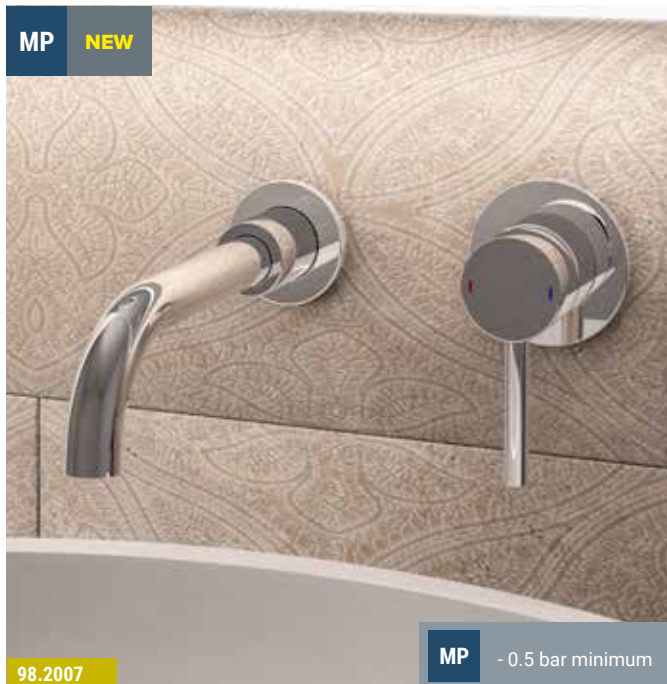

MP **NEW**

98.2007

MP - 0.5 bar minimum

EXTRAS

Choose from two models and three stunning colours of handles to add the perfect final touch to your decor.

All the handles showcased on pages 954-955 can be paired with products on the same pages.