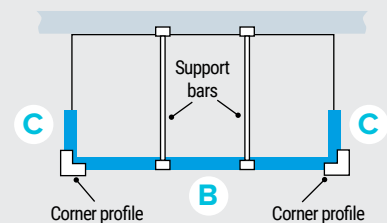

Panel C - Example
58.362 1200mm walk-in panel with two support bars (B), 2 x 58.363 250mm end panels (C), see page 417 for details.