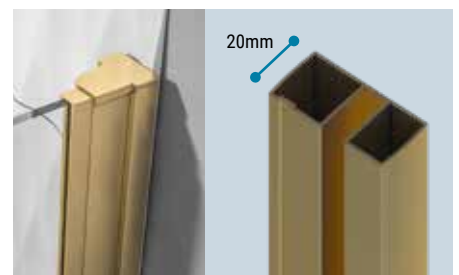

EXTRAS

Extension Profile - Brushed Brass

Size	Code	£ Ex VAT	£ Inc VAT
8mm Extension Profile Brushed Brass	49.6043	32.00	38.40

Works with both sides of the door to wall, or side panel to wall.