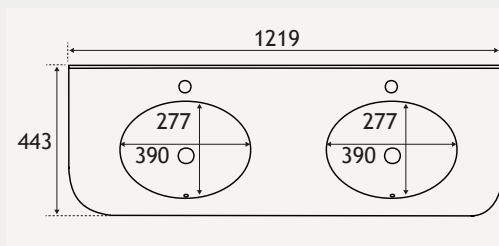

120cm Double Basin

NEW! Hardwick 120cm Double Bowl Basin

Description	Colour	Code	£ Ex VAT	£ Inc VAT
Hardwick 120cm Double Bowl Basin	White Polymarble	36.4014	331.00	397.20
Hardwick 120cm Double Bowl Basin	White Quartz	36.4015	348.00	417.60