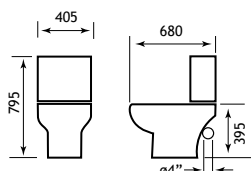

27.0431/27.0441