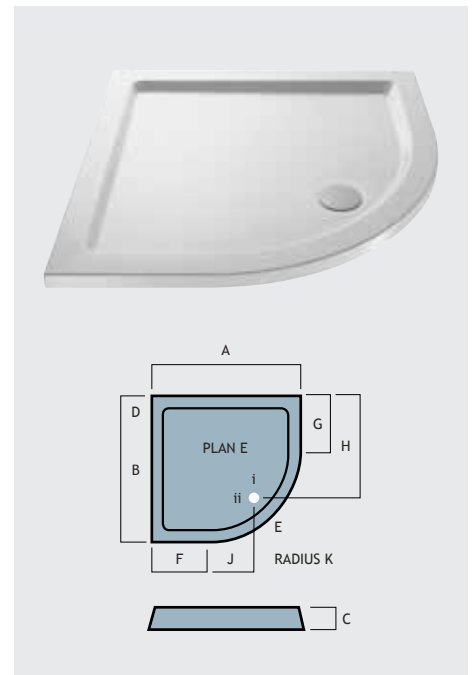

Above shower wastes are compatible with all Eastbrook shower trays.

Vantage Trays

VANTAGE QUADRANT TRAYS

Quadrant Tray - Plan E Shown

Enclosure for illustration purposes only

FEATURES

- All trays have a flat underside making installation and levelling even easier.
- Slimline, at 40-45 mm height they're among the sleekest on today's market.
- All trays are acrylic capped and constructed from a polyurethane resin mix. Perfect for a modern and contemporary wet room design.
- Up to 50% lighter than conventional stone resin trays allowing for easier handling and fitting, while still maintaining the strength of conventional trays.
- Adjustable legs (within the leg kit pack) supplied with ultra-strong self adhesive pads.