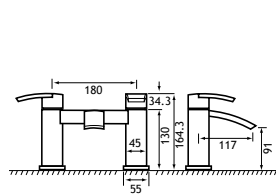

Estorick Range

ESTORICK

Estorick

Description	Code	£ Ex VAT	£ Inc VAT
Estorick mono basin c/w clicker waste	56.2035	175.00	210.00
Estorick mono bidet c/w clicker waste	56.2036	175.00	210.00
Estorick high rise mono basin c/w clicker waste	56.2037	205.00	246.00
Estorick bath filler	56.2038	226.00	271.20
Estorick BSM inc kit*	56.2039	237.00	284.40

*Wall brackets sold separately. Ceramic disc technology.

With the high angle of discharge of this spout, customers with a high pressure supply may have to fit pressure reducing valves or partially close the isolating valves to ensure the discharge stays within smaller basins.

Required minimum operating pressure key

MP - 0.5 bar minimum

Pressure (bar)	Flow (litres/min)	
	Bath Filler (56.2038)	BSM (56.2039)
0.1	4.8	4.6
0.5	10.1	9
1	15.6	14
2	22.5	20.4

56.2035

Swivel spout

56.2039

BSM KIT

56.2037

56.2038

56.2035

56.2036

56.2035

56.2036

56.2037

56.2038

56.2039