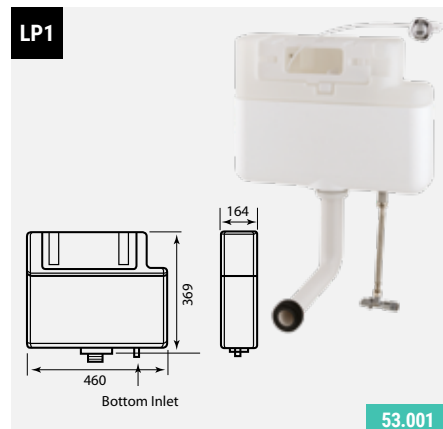

17.001

53.001

Hidden Cisterns

Description	Code	£ Ex VAT	£ Inc VAT
Vantage hidden cistern with jacket	17.3029	207.00	248.40
Vantage plain hidden cistern CP push button	17.001	180.00	216.00
Eastbrook jacket hidden cistern - bottom inlet	53.001	112.00	134.40

Cisterns compatible with standards height units, or built in.

FEATURES

- WRAS approved flushing components
- Delay fill inlet valve - no water waste
- 17.3029 & 17.001 have pneumatic controlled flush
- 53.001 has cable controls

Required minimum operating pressure key

LP1 - 0.1 bar minimum

LP2 - 0.2 bar minimum