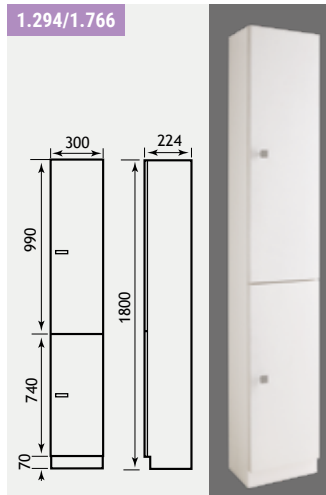

Oslo 44 - Door/Drawer Unit Range

The Oslo 44 Unit is both stylish and practical. Soft close systems on doors giving full access to all contents in one smooth action.

The Oslo 44 Unit is both stylish and practical. Soft close systems on drawers giving full access to all contents in one smooth action.

Oslo 44 White Two Door Unit			
Description	Code	£ Ex VAT	£ Inc VAT
Oslo 44cm door base unit	1.065	290.00	348.00
Contempo handle 128mm (each)	3076	20.00	24.00
Status 440 cast top*	51.023	216.00	259.20
Oslo 30cm tall cupboard, 2 door	1.294	404.00	484.80

Oslo 44 White Two Drawer Unit			
Description	Code	£ Ex VAT	£ Inc VAT
Oslo 44cm drawer base unit	1.067	542.00	650.40
Contempo handle 128mm (each)	3076	20.00	24.00
Status 440 cast top	51.023	216.00	259.20
Oslo 30cm tall cupboard, 2 door	1.294	404.00	484.80

Oslo 44 WC			
Description	Code	£ Ex VAT	£ Inc VAT
Oslo WC unit only	1.287	326.00	391.20
Oslo WC unit lid	1.075	63.00	75.60
Oslo WC unit plinth	1.288	18.00	21.60

Extras			
Description	Code	£ Ex VAT	£ Inc VAT
Trap for external overflow kit	7.0015	24.00	28.80
Flip Top Basin Waste - Unslotted	25.0005	19.00	22.80

FEATURES UNIT

- Soft close system on doors

FEATURES UNIT

- Soft close system on drawers