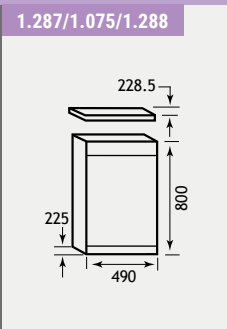

OSLO WC UNIT

Description	Code	£ Ex VAT	£ Inc VAT
Oslo WC unit only	1.287	326.00	391.20
Oslo WC unit lid	1.075	63.00	75.60
Oslo WC unit plinth	1.288	18.00	21.60

OSLO 44 COMPATIBLE BASINS

Oslo base units create a stunning impression with their simplistic yet sophisticated design. Choosing a basin that matches your selection of tap or accessories unites all design elements to display an effortless look.