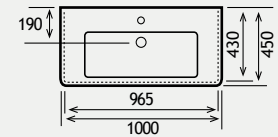

The Sorrento range features adjustable legs. 120-130mm

A modern design of a traditional concept with soft close hinges, adjustable feet and solid ceramic tops.

*Mirror must be fitted with a cornice.

Sorrento 100 Unit

Description	Code	£ Ex VAT	£ Inc VAT
Sorrento/Faro 96cm base unit	1.516	597.00	716.40
Sorrento 100cm ceramic top	83.0020	192.00	230.40
Sorrento 70cm mirror *	1.419	170.00	204.00
Sorrento 80cm LED cornice	1.522	264.00	316.80
Sorrento 800mm 'Wave' action infra red LED cornice	1.219	336.00	403.20

FEATURES

- Soft close system on doors
- Separate shaver socket
- Chrome spotlights
- Adjustable legs on floor standing Units 120-130mm