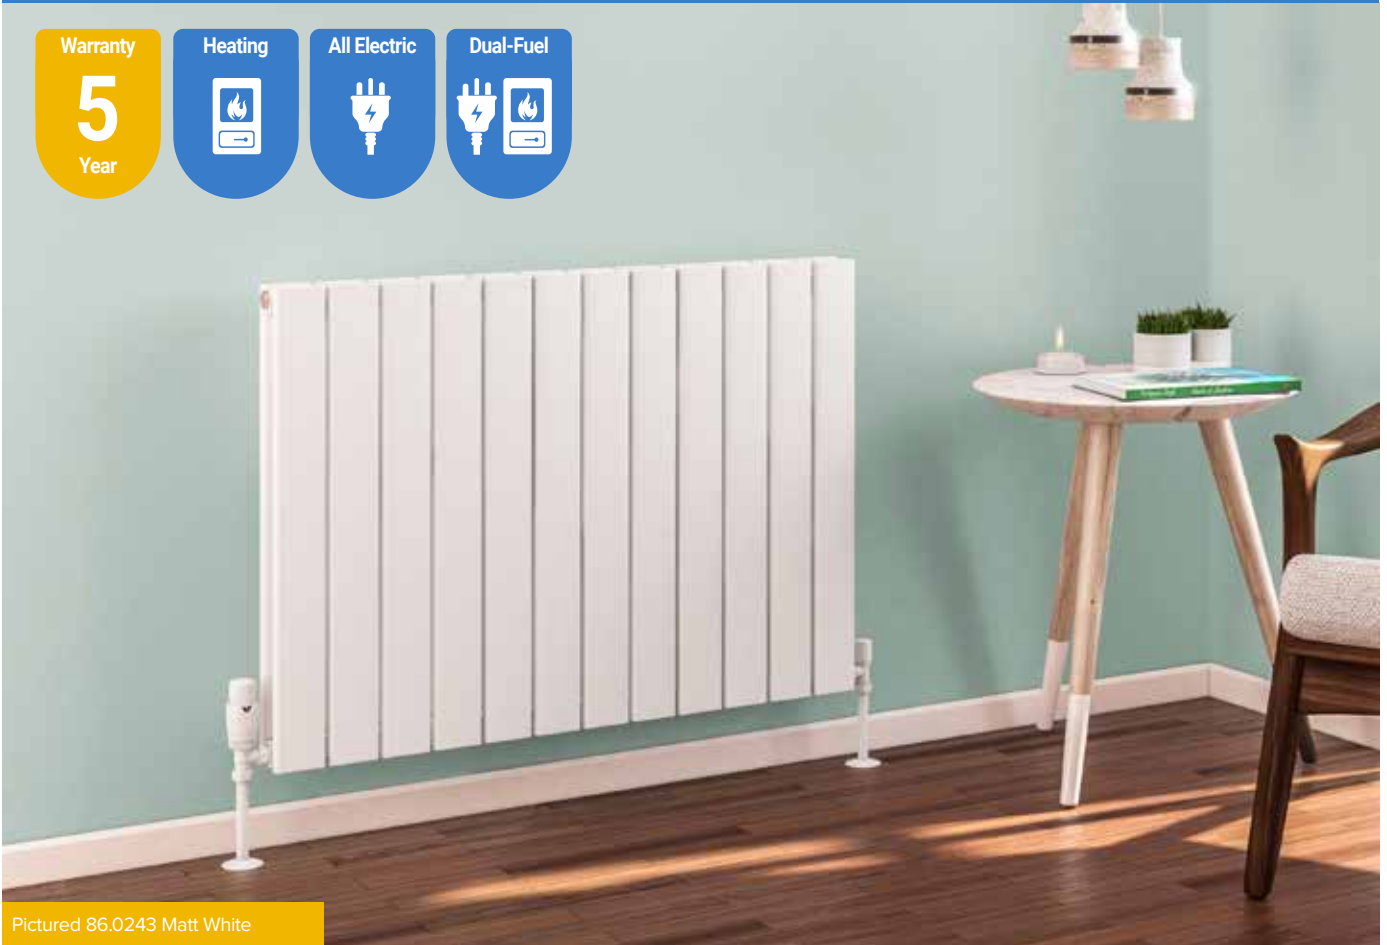

Aluminium Range

HADLEIGH HORIZONTAL

Warranty
5
Year

Heating

All Electric

Dual-Fuel