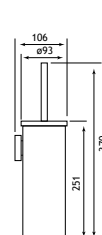

GENOA SOLID BRASS ACCESSORIES

Genoa Solid Brass Accessories

Description	Dimensions width x projection	Code	£ Ex VAT	£ Inc VAT
Robe Hook	53 x 51	52.001	20.00	24.00
Tumbler Holder	67 x 118	52.002	26.00	31.20
Glass Soap Dispenser	72 x 130	52.004	41.00	49.20
Toilet Roll Holder	52 x 130	52.006	24.00	28.80
Spindle Toilet Roll Holder	210 x 70	52.007	39.00	46.80
Metal Brush Holder**	93 diameter	52.013	90.00	108.00
Glass Brush Holder	112 x 153	52.012	37.00	44.40
Soap Dish	108 x 138	52.003	26.00	31.20
Metal Soap Dispenser	52 x 100	52.005	59.00	70.80
Double Split Towel Rail*	52 x 420	52.011	38.00	45.60
Double Towel Rail	643 x 154	52.010	77.00	92.40
Single Towel Rail	643 x 70	52.009	44.00	52.80
Glass Shelf with Barrier	596 x 126	52.008	41.00	49.20
Metal Towel Ring	190 x 170 x 57	52.014	36.00	43.20
Wiper	258 x 55	52.015	31.00	37.20
Covered Toilet Roll Holder	142 x 50	52.016	44.00	52.80

*Each rail moves independently. **Can be floor standing or wall hanging. If wall hanging projection increases to 106mm. Width measurements are to the outside face of each unit i.e. to the end of the brackets where applicable.

FEATURES

- Made of solid brass
- Meticulously polished to produce mirror-like finish
- Bright chrome finish

Can be freestanding or wall mounted

52.013