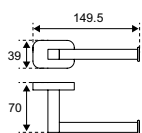

52.405

52.425