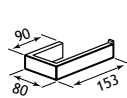

46.0008

46.0002