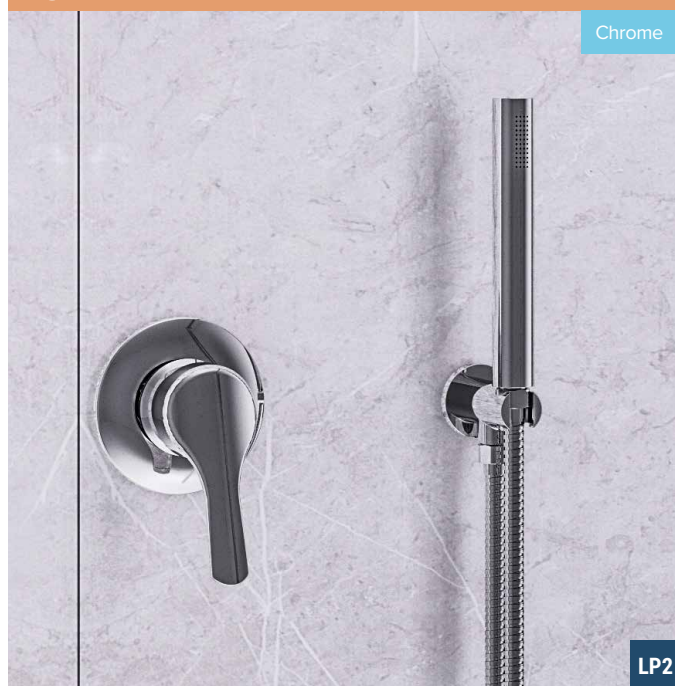

BUNDLE R

Chrome

LP2

Bundle R

Description	Code	£ Ex VAT	£ Inc VAT
Concealed manual valve, round outlet elbow with shower holder, shower hose & round shower handset	BND013	239.00	286.80

Bundle Components

- 68.0056 x1
- 78.0040 x1
- 93.0064 x1
- 93.0106 x1