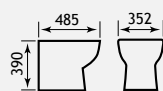

KOMPACT

Soft Close Seat

Description	Code	£ Ex VAT	£ Inc VAT
Kompact BTW pan**	27.0321	170.00	204.00
Temptation/Kompact seat	21.1141	73.00	87.60
Temptation/Kompact soft close seat	21.1151	151.00	181.20
Flexible Connector for BTW Pans	2.009	40.00	48.00

**Pan connector 2.009 is recommended for use with our BTW pan.