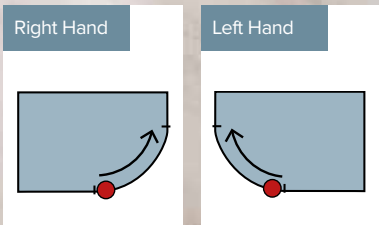

Runners release for ease of cleaning

1200 x 900mm enclosure shown in left hand.

DOORS

Volente Single Door Offset Quad

Size	Adjustment	Door Opening	Code	£ Ex VAT	£ Inc VAT
900 x 760mm door	870-893 x 730-753	420mm	58.110	519.00	622.80
900 x 800mm door	870-893 x 770-793	440mm	58.111	519.00	622.80
1000 x 760mm door	970-993 x 730-753	420mm	58.112	618.00	741.60
1000 x 800mm door	970-993 x 770-793	440mm	58.113	618.00	741.60
1000 x 900mm door	970-993 x 870-893	470mm	58.114	618.00	741.60
1200 x 760mm door	1170-1193 x 730-753	420mm	58.115	677.00	812.40
1200 x 800mm door	1170-1193 x 770-793	440mm	58.116	677.00	812.40
1200 x 900mm door	1170-1193 x 870-893	470mm	58.117	677.00	812.40

Note: 550mm radius on tray.

Luxurious, easy to clean, contemporary framed enclosure in 6mm tempered safety glass, height 1850mm.

FEATURES

1. 10 Year manufacturer's guarantee*
   - Easy clean glass
   - Concealed fittings
   - Trays available to match
   - Power shower approved
   - 6mm Tempered safety glass
   - Polished Chrome
2. *With conditions