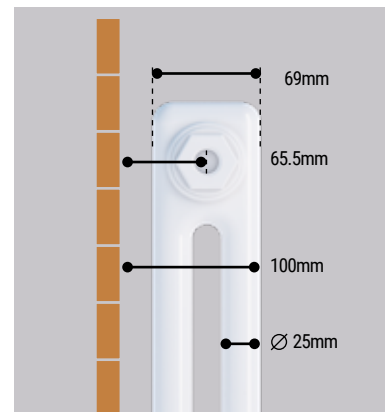

Pictured 81.0008 Gloss White with 81.0034 Feet and 8.541 Type H element