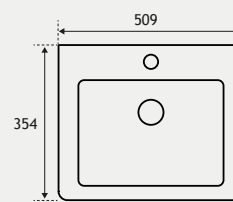

50 CM UNIT BASIN

NEW! Cavone II 50cm Ceramic Basin

Description	Colour	Code	£ Ex VAT	£ Inc VAT
50cm Cavone Basin - Ceramic	White	37.1013	107.00	128.40