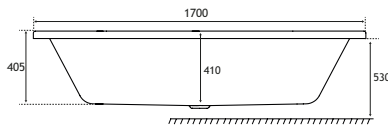

FREESTANDING Humber

1700 x 755 FS

1700 x 755 x 410mm

195 Litres

DESCRIPTION	CODE	£ EX VAT	£ INC VAT
1700 x 755 Humber - 4mm	42.0162	955.00	1146.00

About: Model comes complete with removeable side panel. Waste & overflow not included.

- 410 DEPTH
- HEAD REST
- 4MM BEAUFORT