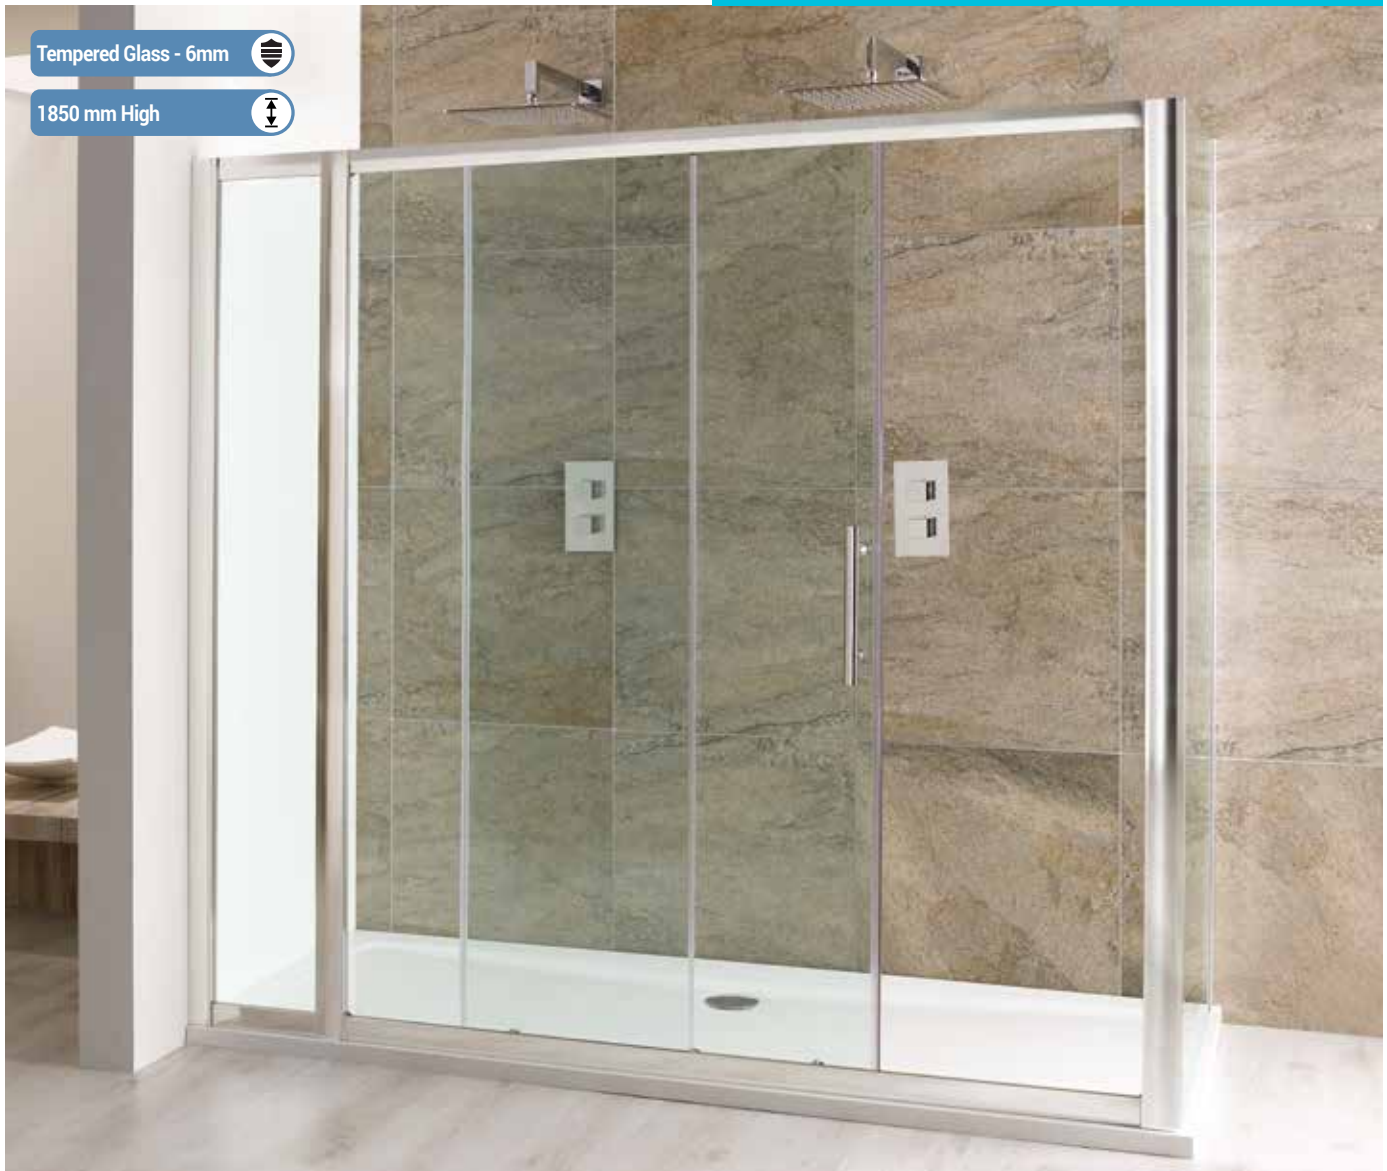

VOLENTE SLIDER WITH IN-LINE PANEL

DOORS

Volente Slider with In-Line Panel

Size	Adjustment	Door Opening	Code	£ Ex VAT	£ Inc VAT
1000mm slider	970mm-1000mm	340mm	58.204	420.00	504.00
1100mm slider	1070mm-1100mm	450mm	58.205	437.00	524.40
1200mm slider	1170mm-1200mm	490mm	58.206	467.00	560.40
1400mm slider	1370mm-1400mm	570mm	58.207	511.00	613.20
1700mm slider	1670mm-1700mm	750mm	58.203	577.00	692.40

N.B. Volente in-line panel sold separately. Sizes restricted to tray sizes available. Adjustment varies when fitted with a side panel.

EXTRAS

Volente Side Panel

Size	Adjustment	Code	£ Ex VAT	£ Inc VAT
700mm Side panel	672mm-690mm	58.405	213.00	255.60
760mm Side panel	732mm-750mm	58.406	219.00	262.80
800mm Side panel	772mm-790mm	58.407	229.00	274.80
900mm Side panel	872mm-890mm	58.408	246.00	295.20
1000mm Side panel	972mm-990mm	58.409	268.00	321.60

Volente in-Line Panel

Size	Adjustment	Code	£ Ex VAT	£ Inc VAT
300mm in-line panel	300mm-325mm	58.010	225.00	270.00
300mm in-line panel with shelves	300mm-325mm	58.011	253.00	303.60
Volente in-line panel support bar	-	58.013	41.00	49.20