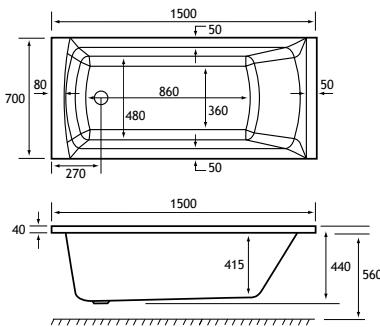

1500 x 700 SE

1500 x 700 x 440mm

191 Litres

DESCRIPTION	CODE	£ EX VAT	£ INC VAT
1500 x 700 Rockall - 5mm	42.0091	284.00	340.80
1500 x 700 Rockall - Beauforté	42.1091	521.00	625.20
PANELS			
1500 x 560 Front Panel	42.5017	114.00	136.80
700 x 560 End Panel	42.5024	69.00	82.80
1500 x 560 Front Panel - Beauforté	42.6017	192.00	230.40
700 x 560 End Panel - Beauforté	42.6024	114.00	136.80
1500 Adjustable Front Panel - Beauforté	42.6034	277.00	332.40
1810 x 810 L Shape Flat Panel - Beauforté	42.6035	367.00	440.40

SHOWER

440 DEPTH

HEAD REST

ULTRA STRONG