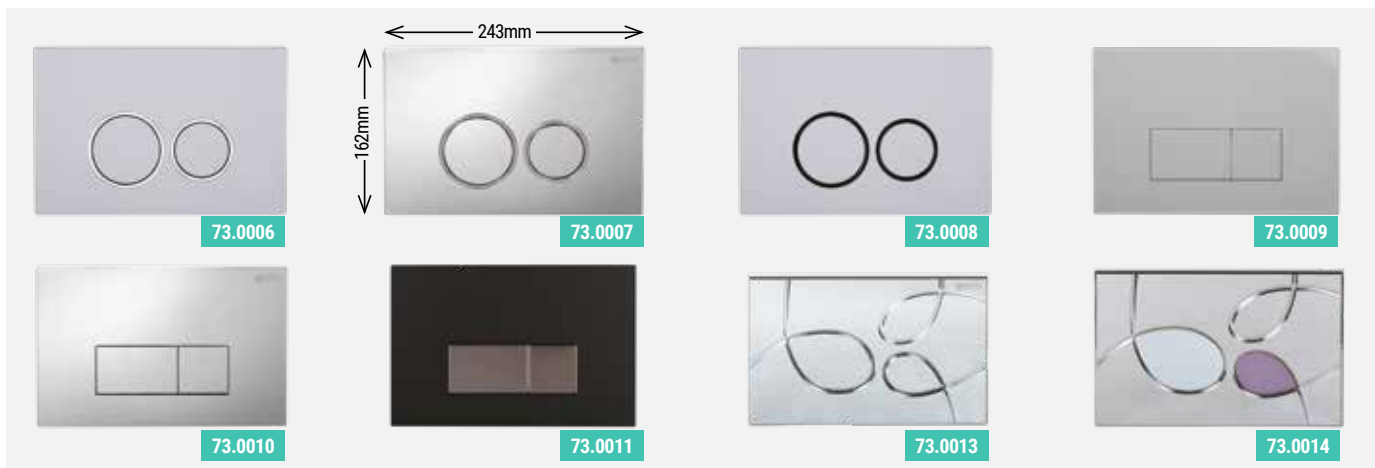

Sanitaryware Accessories

Hidden Cisterns

Description	Code	£ Ex VAT	£ Inc VAT
Vantage hidden cistern with jacket	17.3029	207.00	248.40
Vantage plain hidden cistern CP push button	17.001	180.00	216.00
Eastbrook jacket hidden cistern - bottom inlet	53.001	112.00	134.40

Cisterns compatible with standards height units, or built in.

FEATURES

- WRAS approved flushing components
- Delay fill inlet valve - no water waste
- 17.3029 & 17.001 have pneumatic controlled flush
- 53.001 has cable controls

Required minimum operating pressure key

LP1 - 0.1 bar minimum

LP2 - 0.2 bar minimum

LP2

LP2

Concealed Cisterns

Description	Code	£ Ex VAT	£ Inc VAT
Concealed Cistern & Frame 1109 x 555 (Wall Hung)	73.0001	258.00	309.60
Concealed Cistern & Frame 795 x 400 (Wall Hung)	73.0002	247.00	296.40
Concealed Cistern 568 x 445 x 80 (BTW)*	73.0004	114.00	136.80
Concealed Cistern 350 x 290 x 150 (BTW)*	73.0005	107.00	128.40

Cisterns compatible with Oslo tall cistern units, or built in only.

*A flush plate is required, please see this page for options.

Flush Plates

Description	Code	£ Ex VAT	£ Inc VAT
R Series Flush Plate Chrome	73.0006	37.00	44.40
R Series Flush Plate Silver Grey	73.0007	33.00	39.60
R Series Flush Plate Chrome/ Black Ring	73.0008	36.00	43.20
V Series Flush Plate Chrome	73.0009	37.00	44.40
V Series Flush Plate Silver Grey	73.0010	33.00	39.60
V Series Flush Plate Black/Chrome Button	73.0011	33.00	39.60
W Series Flush Plate Chrome†	73.0013	37.00	44.40
W Series Flush Plate Chrome/Colour Buttons	73.0014	36.00	43.20

The above flush plates are only compatible with 73 code concealed cisterns.

†While stocks last

FEATURES

73. Code cisterns suitable from 0.2 bar
- Rod controlled flush