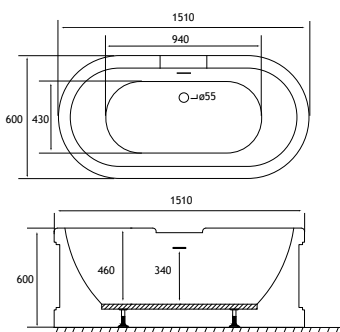

1515 x 740 FS

NEW

1515 x 735 x 600mm

161 Litres

DESCRIPTION	CODE	£ EX VAT	£ INC VAT
1515 x 735 Hampton Freestanding Bath - Matt Grey & White	33.0012	1015.00	1218.00

About: Model comes with bath waste & overflow.

460 DEPTH

HEAD REST

BEAUFORT