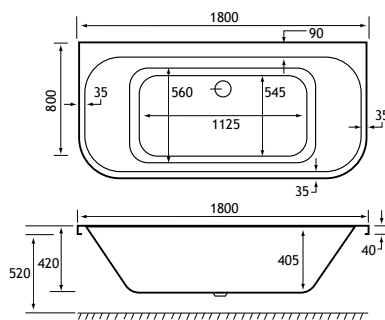

1800 x 800 BTW

1800 x 800 x 420mm

264 Litres

DESCRIPTION	CODE	£ EX VAT	£ INC VAT
1800 x 800 Malin D-Shape BTW - 5mm	42.0243	582.00	698.40
1800 x 800 Malin D-Shape BTW - Beauforté	42.1243	972.00	1166.40
PANELS			
1800 x 800 D-Shape One Piece Front Panel - Beauforté	42.6071	483.00	579.60

HEAD REST

420 DEPTH

ULTRA STRONG