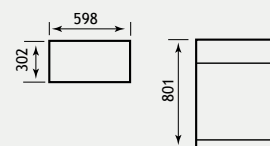

Oslo Max Range

OSLO MAX CORNER BASE UNIT

Oslo Max			
Description	Code	£ Ex VAT	£ Inc VAT
Oslo Max Corner Base Unit LH	1.301	495.00	594.00
Oslo Max Corner Base Unit RH	1.302	495.00	594.00
Oslo Max cistern unit	1.303	329.00	394.80
Oslo Max Long top LH *	51.039	349.00	418.80
Oslo Max Long top RH *	51.040	349.00	418.80
Oslo Max Single top LH *	51.041	247.00	296.40
Oslo Max Single top RH *	51.042	247.00	296.40
Bonito Slab top 600 for WC unit	51.021	123.00	147.60

Plinth included. *Due to depth of the waste area, the trap for external overflow kit & a flip top basin waste (unslotted) are recommended for installation.

Extras			
Description	Code	£ Ex VAT	£ Inc VAT
Trap for external overflow kit	7.0015	24.00	28.80
Flip Top Basin Waste - Unslotted	25.0005	19.00	22.80
Bivieve 600 x 800mm LED Mirror	40.1013	240.00	261.60

*7.0015 trap and unslotted basin waste recommended for installation.

BTW Pan Extras			
Description	Code	£ Ex VAT	£ Inc VAT
Vantage Plain Hidden Cistern CP Push Button	17.001	180.00	216.00
Vantage Hidden Cistern with Jacket	17.3029	207.00	248.40
Eastbrook Jacket Hidden Cistern - Bottom Inlet	53.001	112.00	134.40
Flexible WC Connector for BTW Pans †	2.009	40.00	48.00

†Pan connector 2.009 is recommended for use with our BTW pans.

1.303