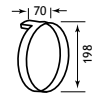

Alento & Davos

ALENTO STAINLESS STEEL ACCESSORIES

Alento Accessories

Description	Code	£ Ex VAT	£ Inc VAT
Alento Hook Chrome	46.0000	29.00	34.80
Alento Double Hook Chrome	46.0001	53.00	63.60
Alento Toilet Roll Holder Chrome	46.0002	64.00	76.80
Alento Square Towel Ring Chrome	46.0003	109.00	130.80
Alento Round Towel Ring Chrome	46.0004	152.00	182.40
Alento Toilet Brush Chrome	46.0005	135.00	162.00
Alento Glass Shelf Chrome	46.0006	160.00	192.00
Alento 600mm Towel Rail Chrome	46.0007	91.00	109.20
Alento 800mm Towel Rail Chrome	46.0008	101.00	121.20

FEATURES

- Hidden fixings
- Made of stainless steel
- Chrome polished finish

46.0004

DAVOS

Corner Glass Shelves

Description (Width x Depth x Height mm)	Code	£ Ex VAT	£ Inc VAT
Davos corner 320x320x1180 glass shelves	56.1052	303.00	363.60

SOLID BRASS BASKETS

Solid Brass Baskets

Description	Dimensions width x projection	Colour	Code	£ Ex VAT	£ Inc VAT
Bath Rack	850 x 198 x 91	Chrome	52.214	192.00	230.40