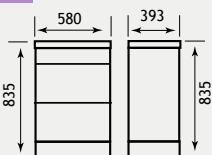

FEATURES - UNIT

- Soft close system on doors and drawers

59.0002

59.0004 & 59.0005

59.0003

Contempo handles come as standard in this Unit

Oslo 58 - Door/Drawer Unit Range

OSLO 58 COMPATIBLE BASINS