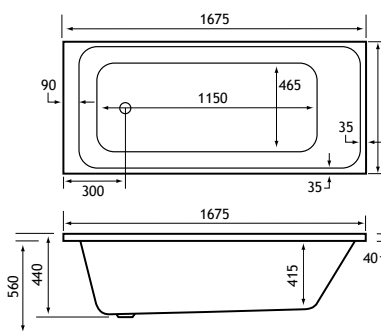

1675 x 700 SE

1675 x 700 x 440mm

236 Litres

DESCRIPTION	CODE	£ EX VAT	£ INC VAT
1675 x 700 Malin - 5mm	42.0068	307.00	368.40
1675 x 700 Malin - Beauforté	42.1068	556.00	667.20
PANELS			
1675 x 560 Front Panel	42.5014	114.00	136.80
700 x 560 End Panel	42.5024	69.00	82.80
1675 x 560 Front Panel - Beauforté	42.6014	192.00	230.40
700 x 560 End Panel - Beauforté	42.6024	114.00	136.80
1810 x 810 L Shape Flat Panel - Beauforté	42.6035	367.00	440.40

- SHOWER
- HEAD REST
- 440 DEPTH
- ULTRA STRONG