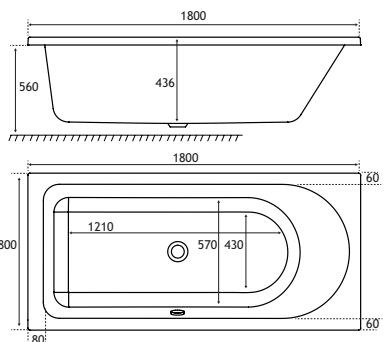

1800 x 800 SB LH

1800 x 800 x 440mm

268 Litres

DESCRIPTION	CODE	£ EX VAT	£ INC VAT
1800 x 800 Biscay SB LH - 5mm	42.0211	468.00	561.60
1800 x 800 Biscay SB LH - Beauforté	42.1211	786.00	943.20
PANELS			
1800 x 560 Front Panel	42.5012	127.00	152.40
800 x 560 End Panel	42.5022	69.00	82.80
1800 x 560 Front Panel - Beauforté	42.6012	203.00	243.60
800 x 560 End Panel - Beauforté	42.6022	124.00	148.80
1810 x 810 L Shape Flat Panel - Beauforté	42.6035	367.00	440.40
1800 Adjustable Front Panel - Beauforté	42.6032	288.00	345.60

- SHOWER
- 440 DEPTH
- HEAD REST
- ULTRA STRONG