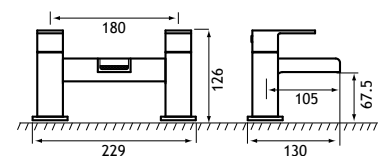

79.1037 - 79.1038 - 79.1039

MP - 0.5 bar minimum

HP1 - 1 bar minimum