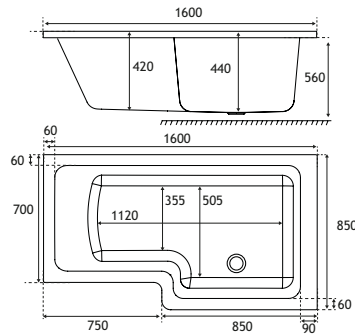

Portland L-SHAPE

1600 x 850 RH