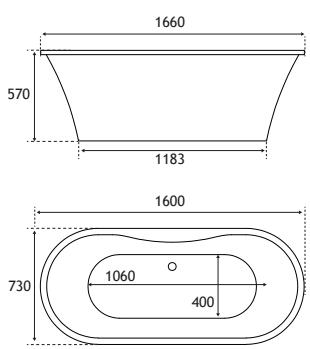

1660 x 730 FS

1660 x 730 x 570mm

195 Litres

DESCRIPTION	CODE	£ EX VAT	£ INC VAT
1660 x 730 Margravine Freestanding Bath - Gloss White	33.0001	934.00	1120.80
1660 x 730 Margravine Freestanding Bath - Gloss Grey & White	33.0002	953.00	1143.60

About: Model comes with bath waste & overflow.

570 DEPTH

HEAD REST

BEAUFORT