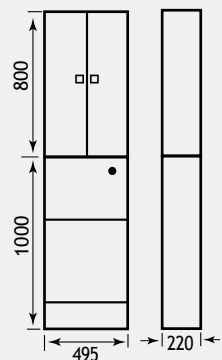

59.0004 & 59.0006