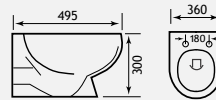

Description	Code	£ Ex VAT	£ Inc VAT
Farrington Rimless Wall Hung Pan White	26.0081	223.00	267.60
Northall/Farrington Wrap Over Soft Close Seat White	26.0056	74.00	88.80
Northall/Farrington Wrap Over Soft Close Seat White	50.008	129.00	154.80