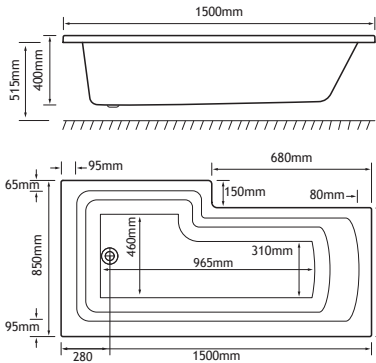

L-SHAPE Shannon

1500 x 850 RH