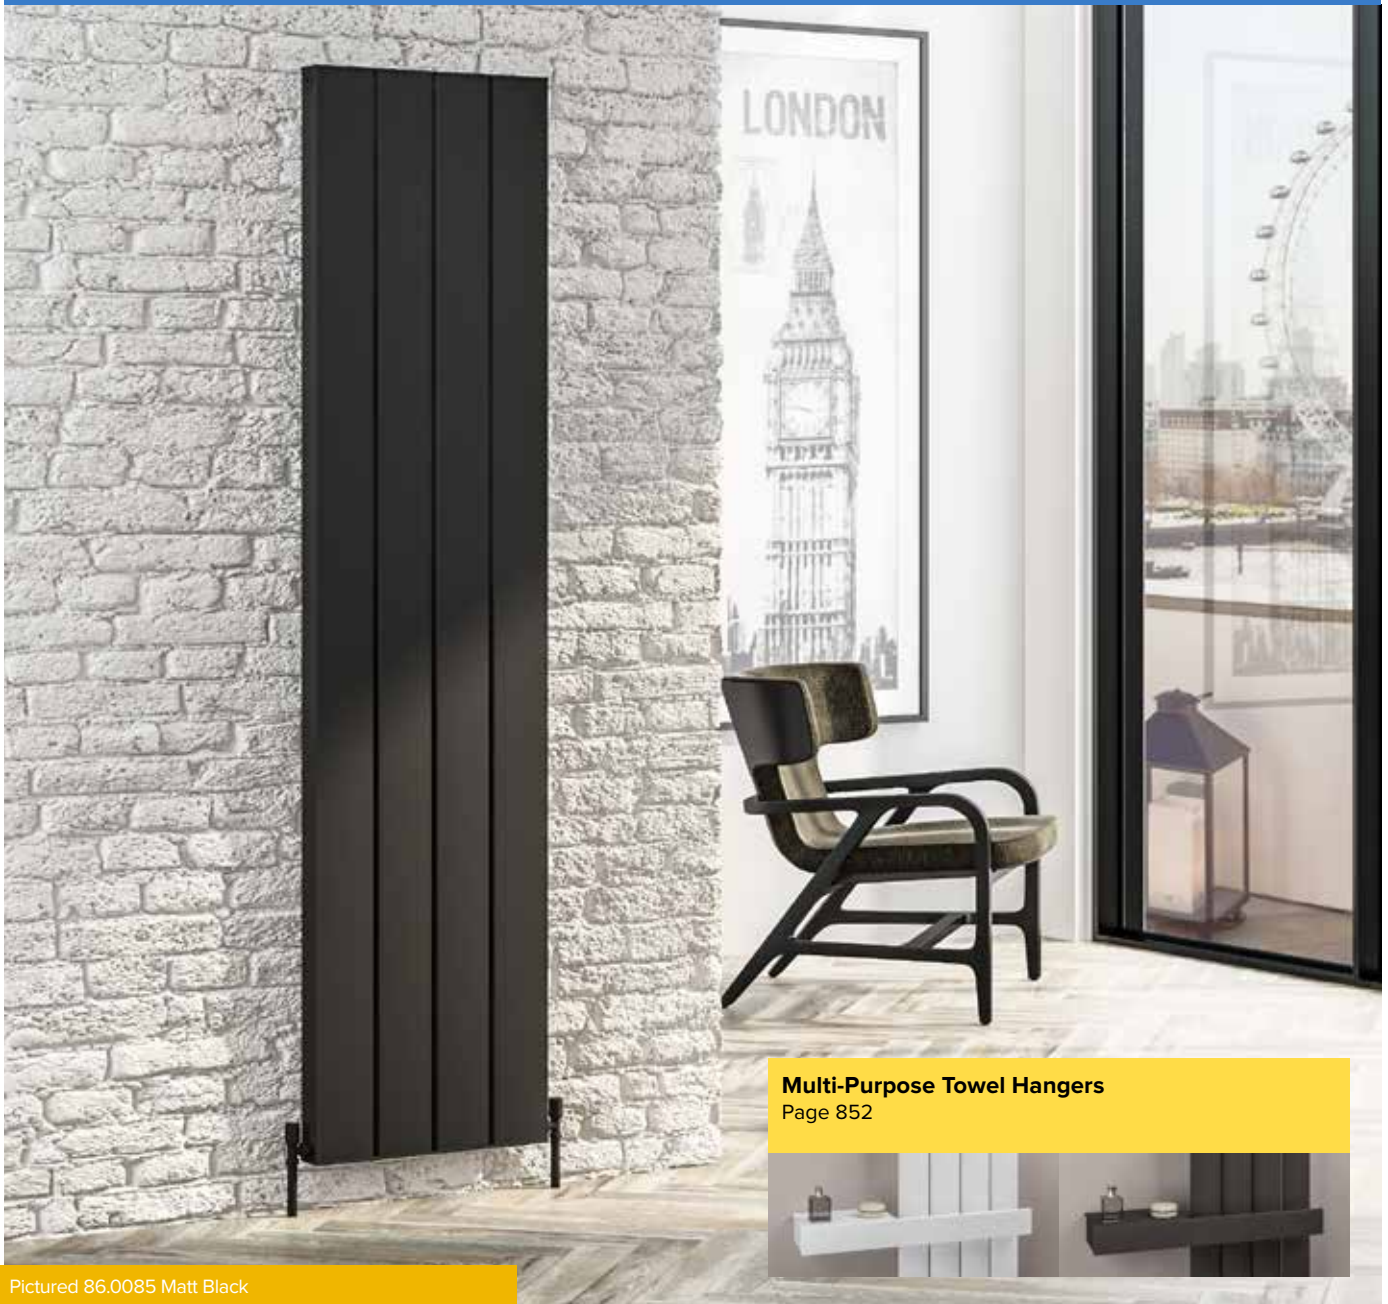

Aluminium Range

VESIMA VERTICAL

Pictured 86.0085 Matt Black

A sleek elegant radiator with clean lines which will provide a stylish focus to any room. Available in three colours as well as horizontal and vertical designs. Additional towel hangers available with the vertical design to allow versatility.

FEATURES

1. Excellent heat conductivity and lightweight
   - Only requires a low water volume
   - Heats up very quickly
   - Radiators come with cover caps on top and bottom, same as radiator colour
   - Tested to BS EN 442 standards
   - 5 Year Manufacturer's Warranty*
   - Can be single or dual fuel, or all electric
2. With conditions

Warranty

5

Year

Heating

All Electric

Dual-Fuel

Vesima Vertical Aluminium Radiators - Matt White							
Size H x W	Watts	BTU	Element Output	Element Type	Code	£ Ex VAT	£ Inc VAT
1800 x 303mm	1068	3644	600W	A	86.0080	389.00	466.80
1800 x 403mm	1424	4859	900W	A	86.0083	489.00	586.80
1800 x 503mm	1780	6074	900W	A	86.0086	592.00	710.40
1800 x 603mm	2134	7282	900W	A	86.0476	752.00	902.40

Vesima Vertical Aluminium Radiators - Matt Anthracite							
Size H x W	Watts	BTU	Element Output	Element Type	Code	£ Ex VAT	£ Inc VAT
1800 x 303mm	1068	3644	600W	A	86.0081	389.00	466.80
1800 x 403mm	1424	4859	900W	A	86.0084	489.00	586.80
1800 x 503mm	1780	6074	900W	A	86.0087	572.00	686.40
1800 x 603mm	2134	7282	900W	A	86.0477	752.00	902.40

Vesima Vertical Aluminium Radiators - Matt Black							
Size H x W	Watts	BTU	Element Output	Element Type	Code	£ Ex VAT	£ Inc VAT
1800 x 303mm	1068	3644	600W	A	86.0082	389.00	466.80
1800 x 403mm	1424	4859	900W	A	86.0085	489.00	586.80
1800 x 503mm	1780	6074	900W	A	86.0088	592.00	710.40
1800 x 603mm	2134	7282	900W	A	86.0478	752.00	902.40

Prices include radiator and wall fixing sets, valves and accessories extra.