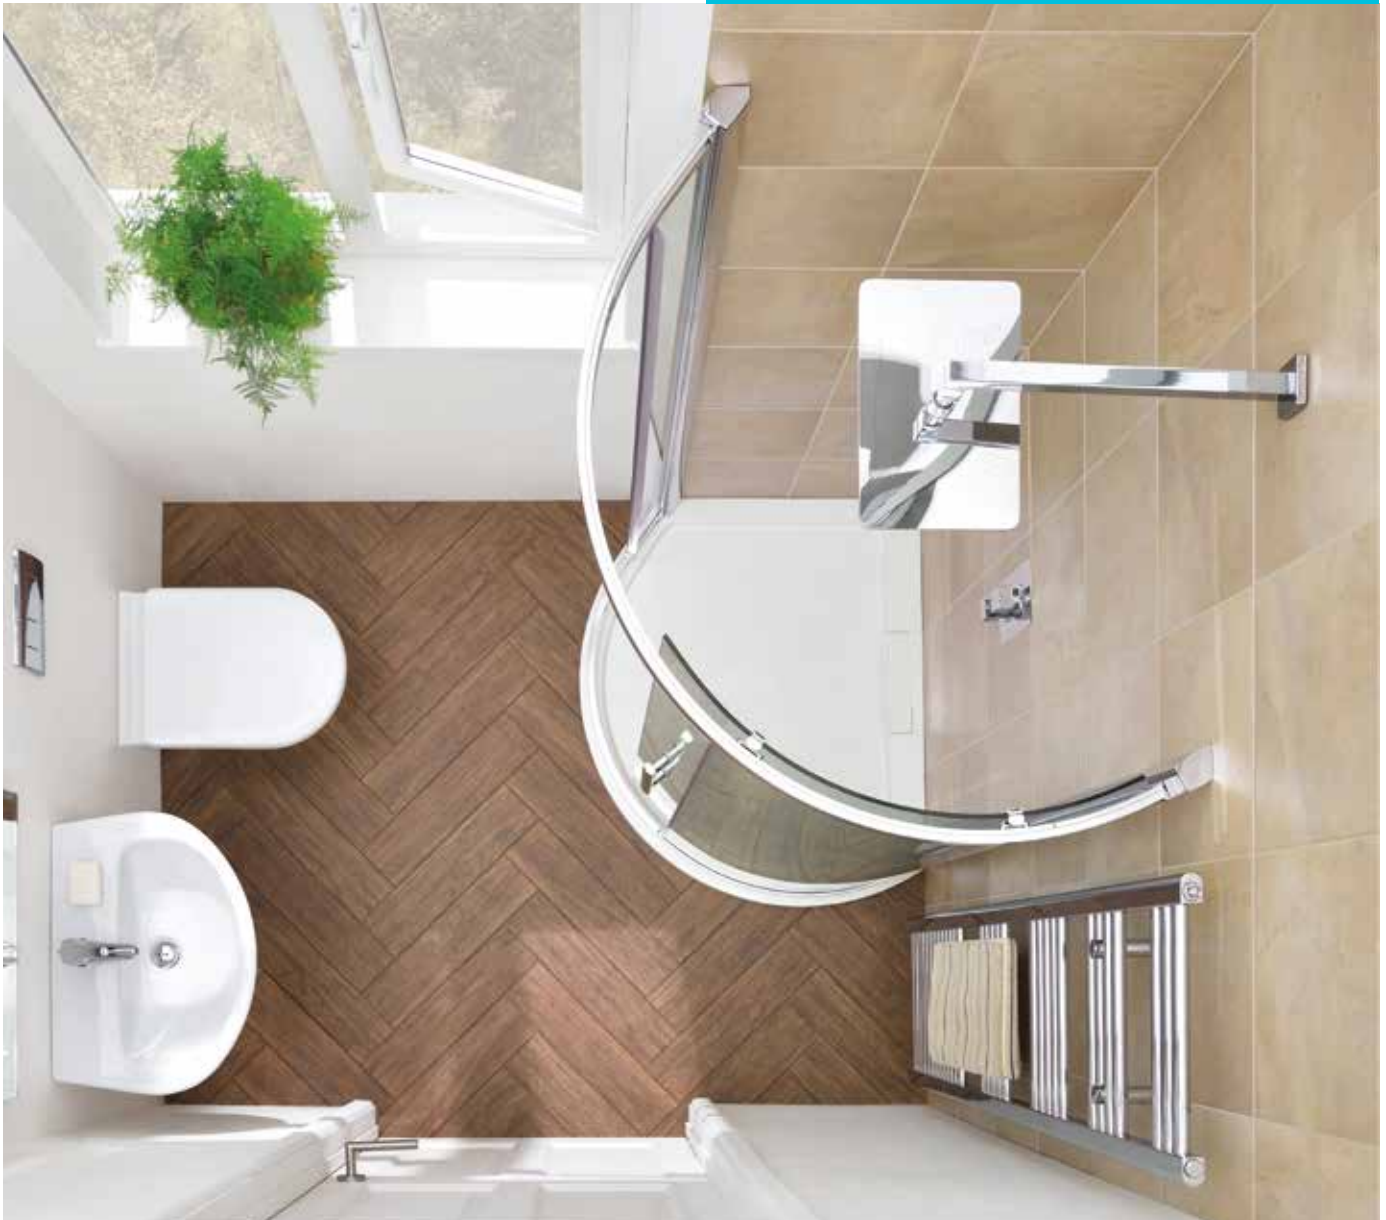

VOLENTE SPACESAVER QUAD

DOORS

Volente Spacesaver Offset Quad

Size	Door Opening	Code	£ Ex VAT	£ Inc VAT
1000 x 850/650	560mm	58.104	495.00	594.00
1200 x 880/700	520mm	58.100	549.00	658.80
1650 x 912/700	500mm	58.101	701.00	841.20

EXTRAS

TRAYS

Description	Code	£ Ex VAT	£ Inc VAT
LH Tray for 58.104*	158.730	169.00	202.80
RH Tray for 58.104*	158.731	169.00	202.80
LH Tray for 58.100*	158.732	187.00	224.40
RH Tray for 58.100*	158.734	187.00	224.40
LH Tray for 58.101*	158.735	285.00	342.00
RH Tray for 58.101*	158.736	285.00	342.00
50mm Shower Waste	158.737	21.00	25.20

*Must be fitted with 158.737