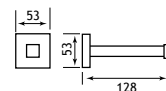

Rimini

Rimini Solid Brass				
Description	Dimensions width x projection	Code	£ Ex VAT	£ Inc VAT
Robe Hook	52 x 55	52.101	21.00	25.20
Tumbler Holder	67 x 118	52.102	28.00	33.60
Glass Soap Dispenser	72 x 130	52.104	47.00	56.40
Toilet Roll Holder	141 x 51	52.106	24.00	28.80
Spindle Toilet Roll Holder	207 x 72	52.107	40.00	48.00
Glass Brush Holder	115 x 155	52.112	40.00	48.00
Metal Brush Holder**	93 x 107	52.113	96.00	115.20
Soap Dish	110 x 141	52.103	28.00	33.60
Metal Soap Dispenser	52 x 100	52.105	63.00	75.60
Double Split Towel Rail*	52 x 420	52.111	39.00	46.80
Double Towel Rail	643 x 129	52.110	93.00	111.60
Single Towel Rail	640 x 71	52.109	52.00	62.40
Glass Shelf with Barrier	600 x 125	52.108	47.00	56.40
Metal Towel Ring	165 x 162 x 50	52.114	39.00	46.80
Wiper	258 x 55	52.115	52.00	62.40
Covered Toilet Roll Holder	142 x 50	52.116	47.00	56.40

*Each rail moves independently. **Can be floor standing or wall hanging. If wall hanging projection increases to 106mm. Width measurements are to the outside face of each unit i.e. to the end of the brackets where applicable.

FEATURES

- Made of solid brass
- Meticulously polished to produce mirror-like finish
- Bright chrome finish

Can be freestanding or wall mounted

52.106