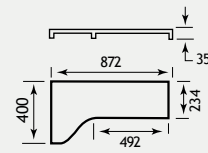

51.043/51.044 LH Shown