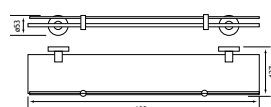

GENOA SOLID BRASS ACCESSORIES

Genoa Solid Brass Accessories

Description	Dimensions width x projection	Code	£ Ex VAT	£ Inc VAT
Robe Hook	53 x 51	52.001	20.00	24.00
Tumbler Holder	67 x 118	52.002	26.00	31.20
Glass Soap Dispenser	72 x 130	52.004	41.00	49.20
Toilet Roll Holder	52 x 130	52.006	24.00	28.80
Spindle Toilet Roll Holder	210 x 70	52.007	39.00	46.80
Metal Brush Holder**	93 diameter	52.013	90.00	108.00
Glass Brush Holder	112 x 153	52.012	37.00	44.40
Soap Dish	108 x 138	52.003	26.00	31.20
Metal Soap Dispenser	52 x 100	52.005	59.00	70.80
Double Split Towel Rail*	52 x 420	52.011	38.00	45.60
Double Towel Rail	643 x 154	52.010	77.00	92.40
Single Towel Rail	643 x 70	52.009	44.00	52.80
Glass Shelf with Barrier	596 x 126	52.008	41.00	49.20
Metal Towel Ring	190 x 170 x 57	52.014	36.00	43.20
Wiper	258 x 55	52.015	31.00	37.20
Covered Toilet Roll Holder	142 x 50	52.016	44.00	52.80

*Each rail moves independently. **Can be floor standing or wall hanging. If wall hanging projection increases to 106mm. Width measurements are to the outside face of each unit i.e. to the end of the brackets where applicable.

FEATURES

- Made of solid brass
- Meticulously polished to produce mirror-like finish
- Bright chrome finish

52.012

Can be freestanding or wall mounted