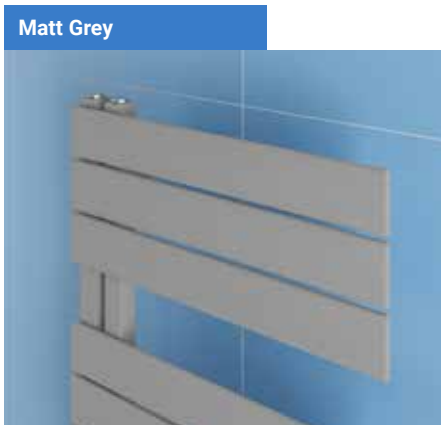

Helmsley Towel Rail - Matt Black

Size H x W	Watts	BTU	Element Output	Element Type	Code	£ Ex VAT	£ Inc VAT
800 x 500mm	437	1492	300W	A, A+, D, E, F, G	89.0638	270.00	324.00
800 x 600mm	506	1727	300W	A, A+, D, E, F, G	89.0639	299.00	358.80
1150 x 500mm	607	2072	300W	A, A+, D, E, F, G	89.0640	373.00	447.60
1150 x 600mm	703	2399	450W	A, A+, D, E, F, G	89.0641	415.00	498.00
1400 x 500mm	736	2512	450W	A, A+, D, E, F, G	89.0642	405.00	486.00
1400 x 600mm	853	2911	600W	A, A+, D, E, F, G	89.0643	451.00	541.20
1640 x 500mm	869	2966	600W	A, A+, D, E, F, G	89.0644	438.00	525.60
1640 x 600mm	1007	3436	600W	A, A+, D, E, F, G	89.0645	491.00	589.20

TECHNICAL INFORMATION

All measurements in Height by Width. Heat output based on ▲T60°C. Radiators that are electric only are restricted to the heat output of the elements. Element size can be increased to full capacity of rail if using element type D, E, F or G. (Type F & G Elements suitable for all electric only) For element types see pages 828-840. For matching valves see pages 841-849. For indirect heating systems only. Tappings are approx. 50mm and approx. 79mm off the wall. Price includes radiator and wall fixing sets, valves extra.

Radiator Valves
Page 841-849