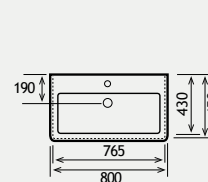

Sorrento Wall Hung

SORRENTO 80 WALL HUNG UNIT

A modern design of a traditional concept with soft close hinges and solid ceramic top.

FEATURES

- Soft close system on drawers

FEATURES - CORNICE

- Separate shaver socket

26.0090

1.419/1.522

1.714

Sorrento 80 Wall-Hung

Description	Code	£ Ex VAT	£ Inc VAT
Sorrento 76cm wall hung unit	1.714	494.00	592.80
Sorrento 70cm mirror *	1.419	170.00	204.00
Sorrento 80cm LED cornice	1.522	264.00	316.80
Sorrento 800mm 'Wave' action infra red LED cornice	1.219	336.00	403.20
Sorrento 80cm Ceramic Top	26.0090	178.00	213.60

*Mirror must be fitted with a cornice.