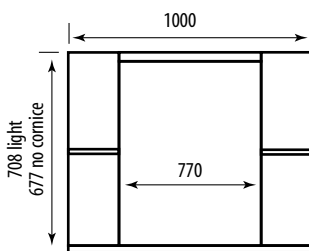

Features

- 800mm mirror cabinet with a choice of two cornices – a light cornice or a shaver socket cornice. Both come with two lamps.
- 1000mm mirror cabinet with a choice of two cornices - a light cornice or a socket cornice. Both come with two halogen lamps.* Cornices are sold separately.

All cornices are sold separately from the mirror cabinets.
All cornices are IP54