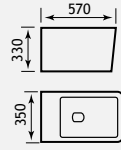

Description	Code	£ Ex VAT	£ Inc VAT
Moselle Wall Hung WC Pan White**	40.0006	204.00	244.80
Moselle Wall Hung WC Soft Close Seat White	40.0007	50.00	60.00

** Requires either wall-hung bracket or frame - See page 292.