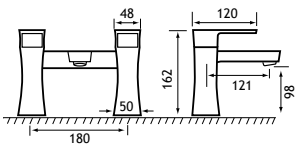

56.2063

56.2063