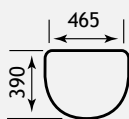

TAMARIND BASIN

26.0022

REDUCED PRICE

26.0022

Tamarind Basin		WAS	NOW JUST	
Description	Code	£ Ex VAT	£ Ex VAT	£ Inc VAT
Tamarind Basin 465 1TH White	26.0022	~~62.00~~	44.00	52.80
Tamarind Basin 465 2TH White	26.0023	~~62.00~~	44.00	52.80