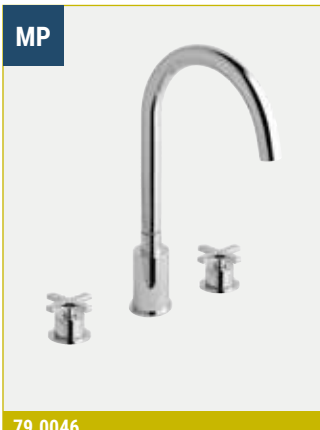

79.0040

79.0046

MP