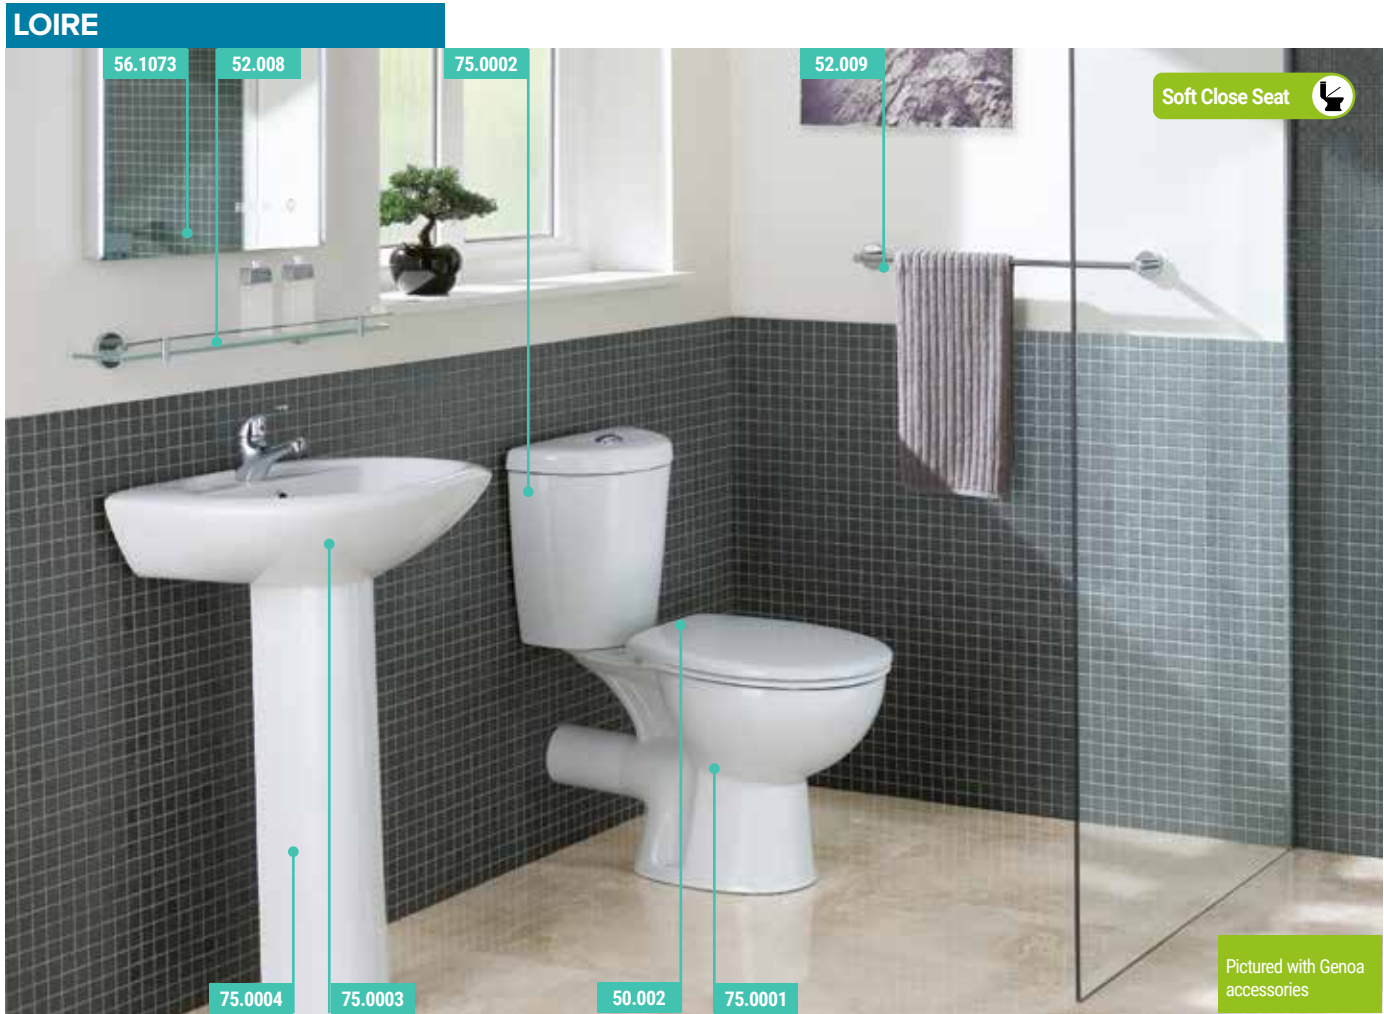

Loire Range

Loire personifies modern French design and blends beautifully into most modern and contemporary bathroom settings. Its slender, smooth curves emphasise the style and panache of this well-priced suite.