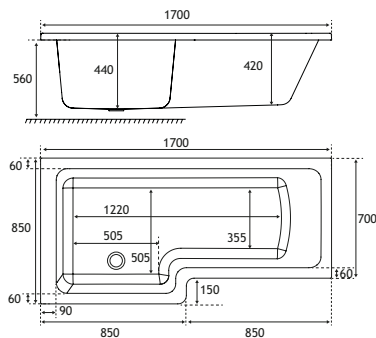

1700 x 850 LH