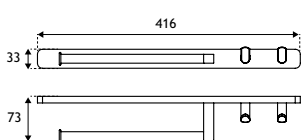

52.401

52.421