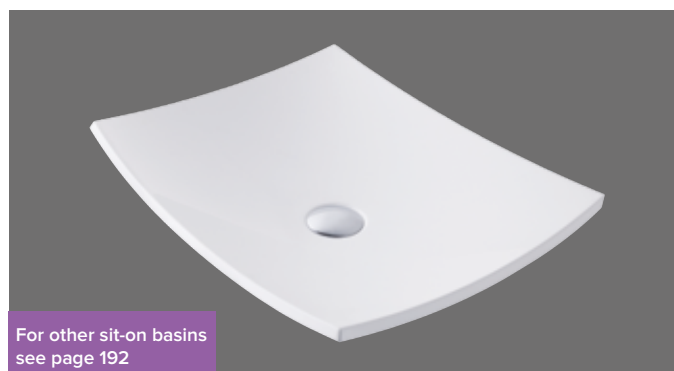

51.032

51.029