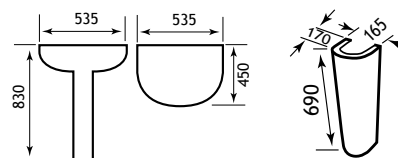

Cheverney Range

CHEVERNEY CLOAKROOM BASINS

Cheverney Cloakroom Basins - 350 x 250			
Description	Code	£ Ex VAT	£ Inc VAT
350 x 250 cloakroom basin 1TH RH	75.0008	59.00	70.80
350 x 250 cloakroom basin 2TH	75.0018	59.00	70.80

Cheverney Cloakroom Basins - 450 x 275			
Description	Code	£ Ex VAT	£ Inc VAT
450 x 275 cloakroom basin 1TH RH	75.0009	61.00	73.20
450 x 275 cloakroom basin 2TH	75.0019	61.00	73.20

Cheverney Cloakroom Basins - 510 x 240			
Description	Code	£ Ex VAT	£ Inc VAT
510x240 cloakroom Basin 2TH	27.0921	35.00	42.00

CHEVERNEY SEMI RECESSED BASIN

Cheverney Semi Recessed Basins			
Description	Code	£ Ex VAT	£ Inc VAT
Loire Semi-Recessed basin 1TH	75.0006	107.00	128.40

CHEVERNEY TYPE 55 BASIN

Cheverney Type 55 Basins (535)			
Description	Code	£ Ex VAT	£ Inc VAT
Loire 535 Basin 1TH	75.0003	59.00	70.80
Loire 535 Basin 2TH	75.0014	59.00	70.80
Loire Pedestal	75.0004	41.00	49.20
Semi Ped for 75.0003 & 75.0014	75.0025	39.00	46.80

CHEVERNEY CORNER BASIN

Cheverney Corner Basins Type 55 (400)			
Description	Code	£ Ex VAT	£ Inc VAT
Loire 400 Corner Basin 1TH	75.0007	82.00	98.40
Loire 400 Corner Basin 2TH	75.0017	82.00	98.40
Loire Pedestal	75.0004	41.00	49.20

Cheverney Corner Basins Type 55			
Description	Code	£ Ex VAT	£ Inc VAT
Type 55 Corner Basin 2TH	27.0941	44.00	52.80
Loire Pedestal	75.0004	41.00	49.20

Cheverney Basins Type 55 (450)

Description	Code	£ Ex VAT	£ Inc VAT
Loire 450 Basin 1TH	75.0005	59.00	70.80
Loire 450 Basin 2TH	75.0015	59.00	70.80
Loire Pedestal	75.0004	41.00	49.20