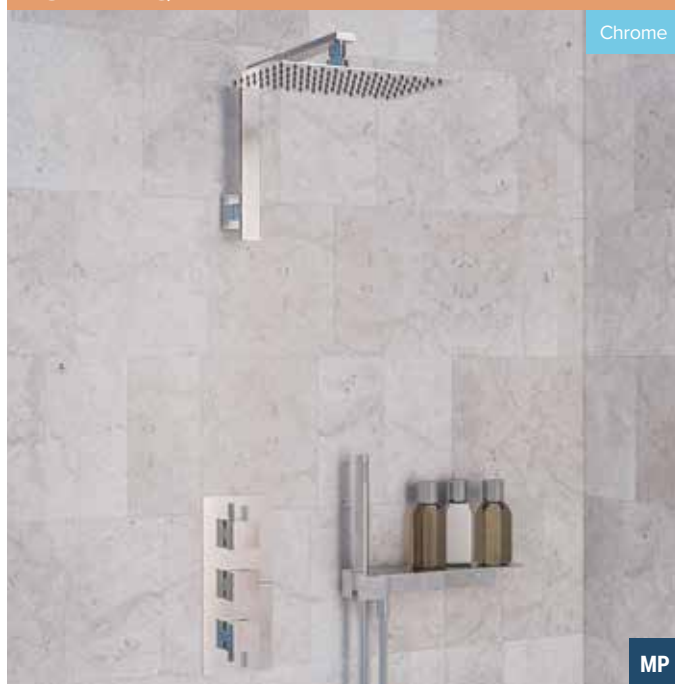

- Bundle Components**
- 93.0100 x1
 - 78.0040 x1
 - 78.0025 x1
 - 93.0064 x1

Shower Bundles

BUNDLE Q

Chrome

MP

Bundle Q

| Description | Code | £ Ex VAT | £ Inc VAT |
|------------------------------------------------------------------------------------|--------|----------|-----------|
| Concealed valve, rectangular shower head, square shower arm & luxury shower shelf. | BND007 | 909.00 | 1090.80 |