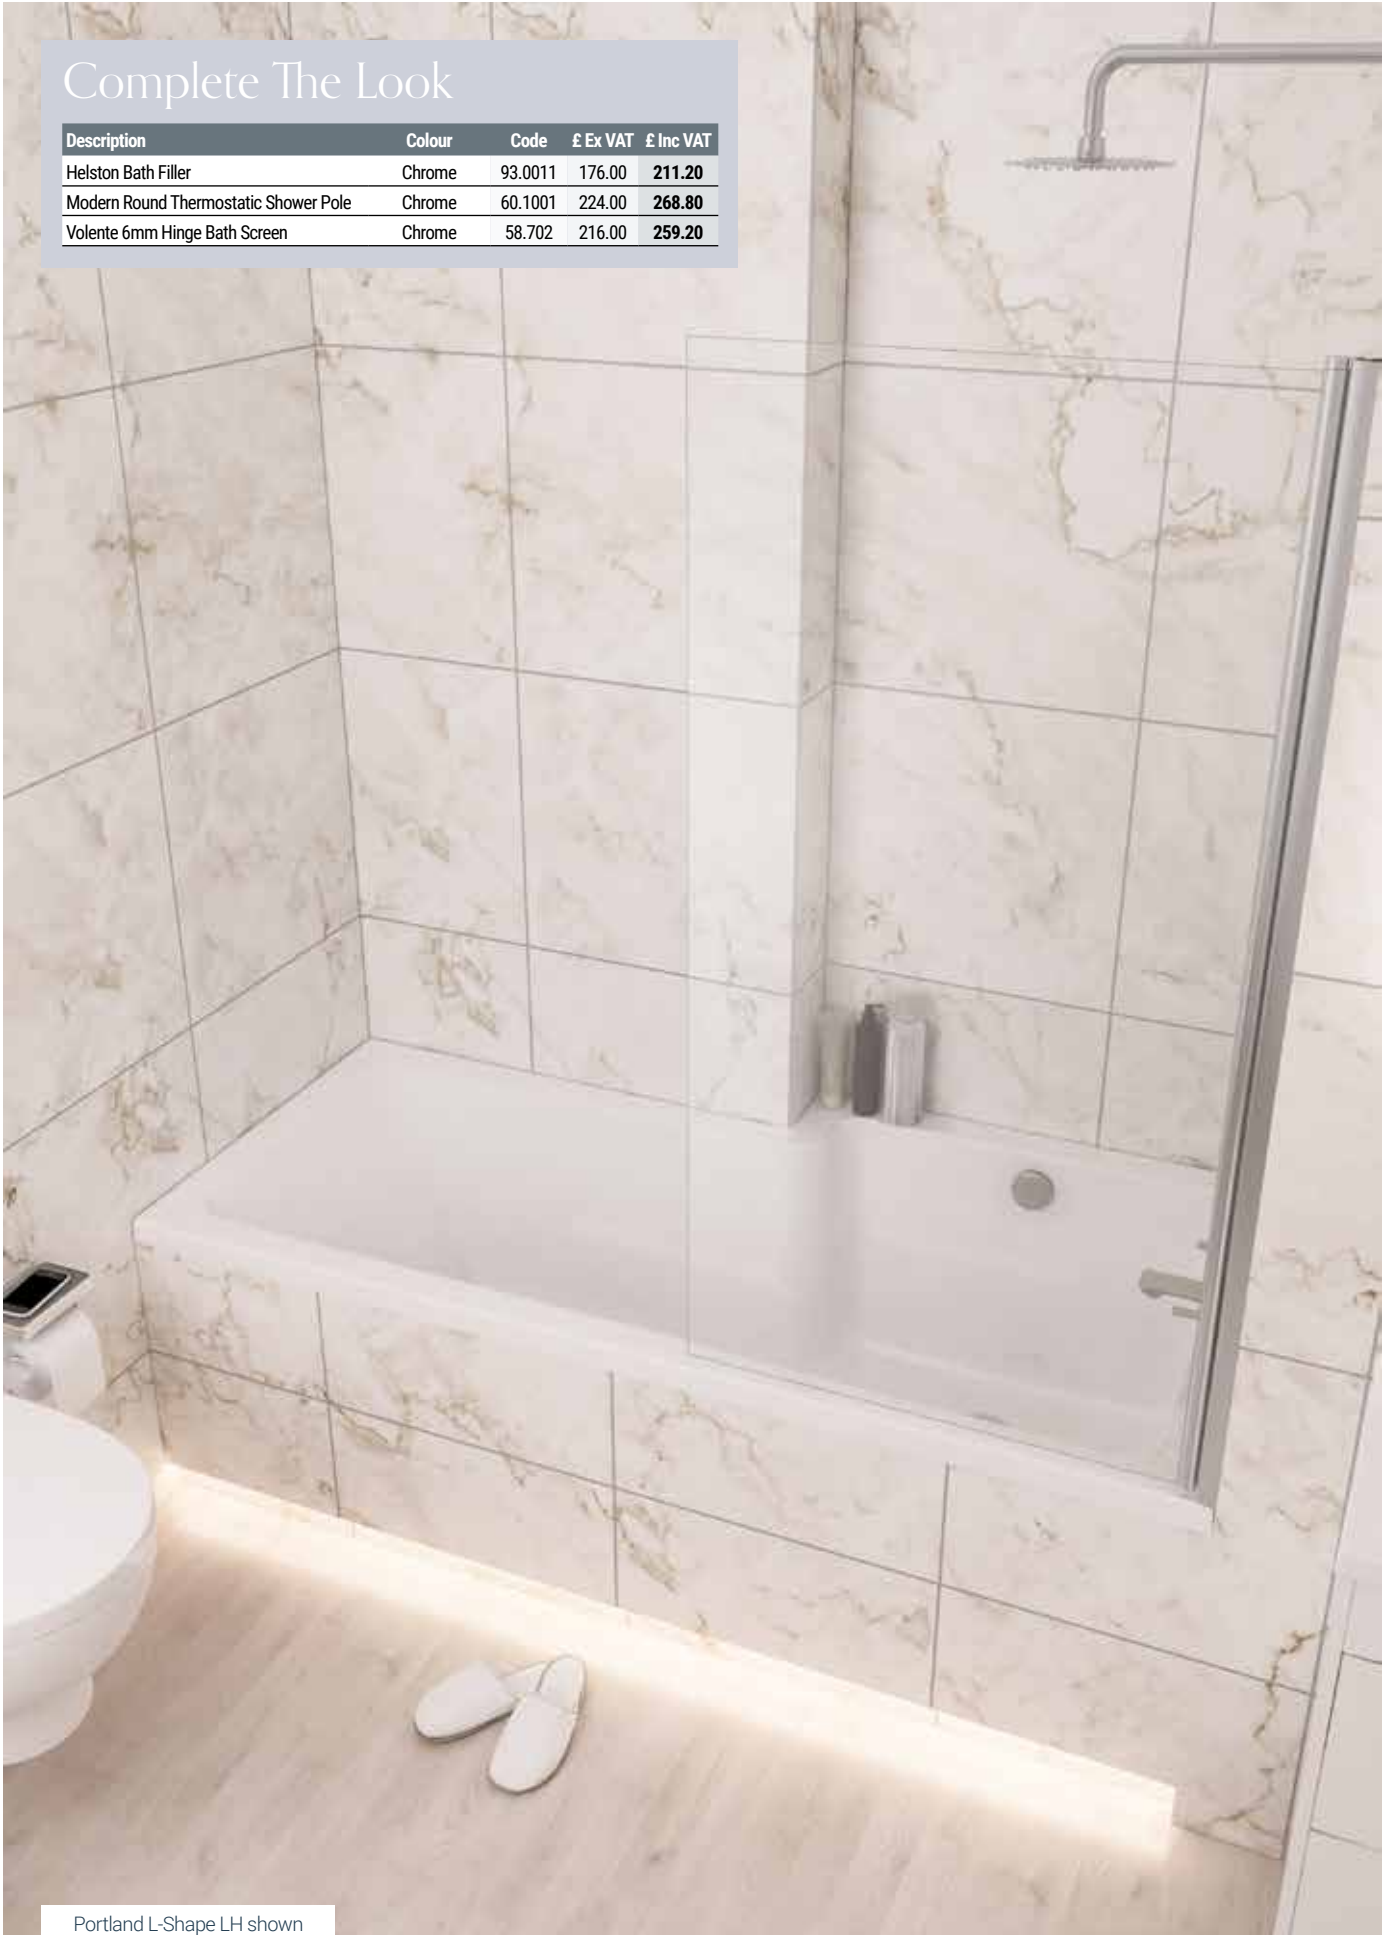

Portland L-SHAPE

Complete The Look

Description	Colour	Code	£ Ex VAT	£ Inc VAT
Helston Bath Filler	Chrome	93.0011	176.00	211.20
Modern Round Thermostatic Shower Pole	Chrome	60.1001	224.00	268.80
Volente 6mm Hinge Bath Screen	Chrome	58.702	216.00	259.20

Portland L-Shape LH shown