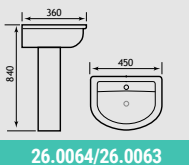

FARRINGDON BASINS

Farringdon/Northall 450MM 1TH Basin			
Description	Code	£ Ex VAT	£ Inc VAT
Farringdon 450mm 1TH basin	26.0064	73.00	87.60
Farringdon Pedestal	26.0063	66.00	79.20

Farringdon/Northall 500MM 1TH Basin			
Description	Code	£ Ex VAT	£ Inc VAT
Farringdon 500mm 1TH basin	26.0066	96.00	115.20
Farringdon Pedestal	26.0063	66.00	79.20

Farringdon/Northall 550MM 1TH Basin			
Description	Code	£ Ex VAT	£ Inc VAT
Farringdon/Northall 550mm 1TH basin	26.0062	102.00	122.40