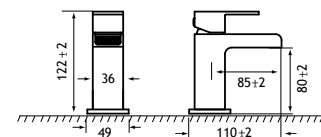

79.1031 - 79.1032 - 79.1033