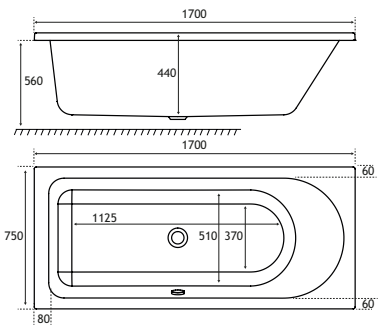

1700 x 750 SB LH

1700 x 750 x 440mm

234 Litres

DESCRIPTION	CODE	£ EX VAT	£ INC VAT
1700 x 750 Biscay SB LH - 5mm	42.0213	393.00	471.60
1700 x 750 Biscay SB LH - Beauforté	42.1213	680.00	816.00
PANELS			
1700 x 560 Front Panel	42.5013	114.00	136.80
750 x 560 End Panel	42.5023	69.00	82.80
1700 x 560 Front Panel - Beauforté	42.6013	192.00	230.40
750 x 560 End Panel - Beauforté	42.6023	114.00	136.80
1810 x 810 L Shape Flat Panel - Beauforté	42.6035	367.00	440.40
1700 Adjustable Front Panel - Beauforté	42.6033	277.00	332.40

- SHOWER
- 440 DEPTH
- HEAD REST
- ULTRA STRONG