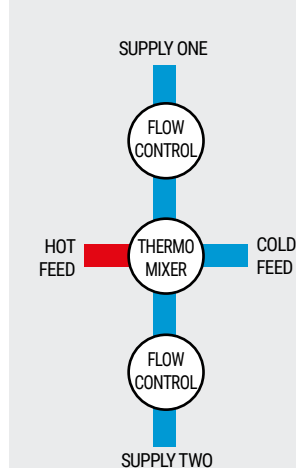

FEATURES

- Chrome plated brass body
- Excellent flow rates at all pressures
- Ceramic Disc cartridge technology
- Thermostatic control, anti scald & override function

On all items on this page

68.0003