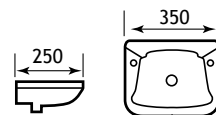

Cheverney Cloakroom Basins - 350 x 250			
Description	Code	£ Ex VAT	£ Inc VAT
350 x 250 cloakroom basin 1TH RH	75.0008	59.00	70.80
350 x 250 cloakroom basin 2TH	75.0018	59.00	70.80