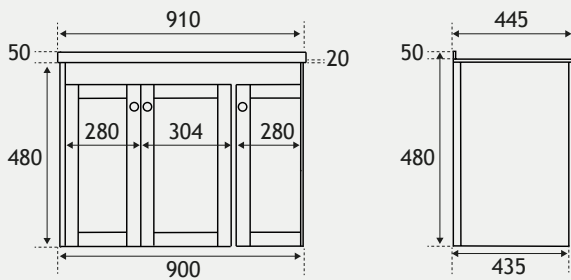

NEW! Hardwick 120cm Single Bowl Wall Hung Unit

Description	Colour	Code	£ Ex VAT	£ Inc VAT
Hardwick 120cm Wall Hung Unit	Matt White	36.2019	523.00	627.60
Hardwick 120cm Wall Hung Unit	Matt Anthracite	36.2021	523.00	627.60