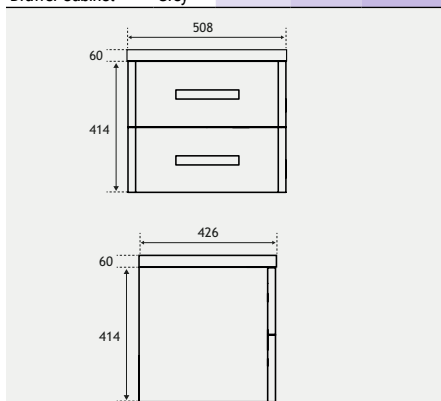

Cavone Unit Range

CAVONE WALL HUNG DRAWER CABINET

50 CM UNIT

60 CM UNIT

80 CM UNIT

Cavone 50cm Wall Hung Drawer Cabinet				
Description	Colour	Code	£ Ex VAT	£ Inc VAT
50cm Wall Hung Drawer Cabinet	White Gloss	36.0029	367.00	440.40
50cm Wall Hung Drawer Cabinet	Matt Grey	36.0030	367.00	440.40

Cavone 60cm Wall Hung Drawer Cabinet				
Description	Colour	Code	£ Ex VAT	£ Inc VAT
60cm Wall Hung Drawer Cabinet	White Gloss	36.0034	395.00	474.00
60cm Wall Hung Drawer Cabinet	Matt Grey	36.0035	395.00	474.00

Cavone 80cm Wall Hung Drawer Cabinet				
Description	Colour	Code	£ Ex VAT	£ Inc VAT
80cm Wall Hung Drawer Cabinet	White Gloss	36.0039	447.00	536.40
80cm Wall Hung Drawer Cabinet	Matt Grey	36.0040	447.00	536.40

50 CM UNIT BASIN

60 CM UNIT BASIN

80 CM UNIT BASIN

Cavone 50cm Basin				
Description	Colour	Code	£ Ex VAT	£ Inc VAT
50cm Cavone Basin	White	36.0031	147.00	176.40

Cavone 60cm Basin				
Description	Colour	Code	£ Ex VAT	£ Inc VAT
60cm Cavone Basin	White	36.0036	160.00	192.00

Cavone 80cm Basin				
Description	Colour	Code	£ Ex VAT	£ Inc VAT
80cm Cavone Basin	White	36.0041	192.00	230.40

NEW EXTRAS

36.9217

36.0071

NEW! Cavone Cabinet Extras

Description	Colour	Code	£ Ex VAT	£ Inc VAT
Cavone Handle (Each)	Brushed Brass	36.9217	10.00	12.00
Cavone Handle (Each)	Smooth Black	36.0071	6.00	7.20

36.9212

36.9211

NEW! Cavone Cabinet Extras

Description	Colour	Code	£ Ex VAT	£ Inc VAT
Rectangular Overflow	Brushed Brass	36.9212	10.00	12.00
Rectangular Overflow	Smooth Black	36.9211	5.00	6.00

NEW WEXTRAS