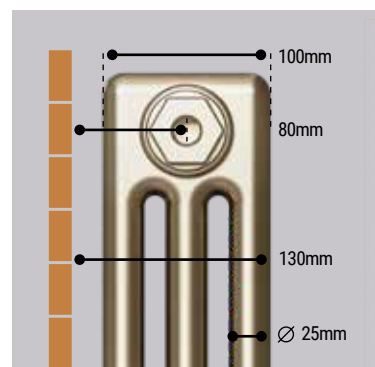

Warranty

5

Year

Heating

All Electric

Dual-Fuel