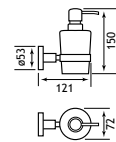

Genoa

GENOA SOLID BRASS ACCESSORIES

FEATURES

- Made of solid brass
- Meticulously polished to produce mirror-like finish
- Bright chrome finish

Can be freestanding or wall mounted

52.005

52.006

52.007

52.008

52.009

52.010

Each rail moves independently

52.004