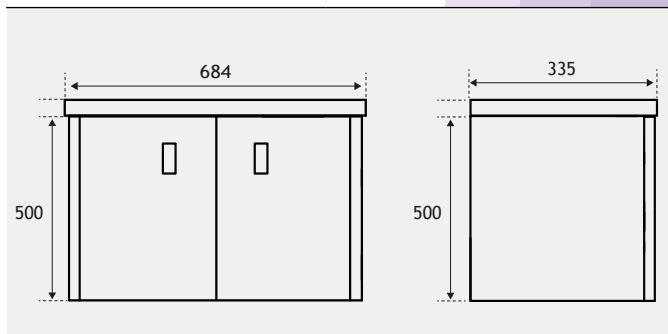

NEW! Cavone II 70cm Door Cabinet

Description	Colour	Code	£ Ex VAT	£ Inc VAT
70cm Wall Hung Door Cabinet	White Gloss	37.1027	258.00	309.60
70cm Wall Hung Door Cabinet	Matt Grey	37.1028	258.00	309.60