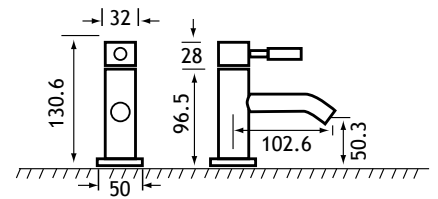

56.2052

Albermarle

Description	Code	£ Ex VAT	£ Inc VAT
Albermarle bath filler	56.2051	286.00	343.20

Ceramic disc technology.

MP - 0.5 bar minimum

HP1 - 1 bar minimum