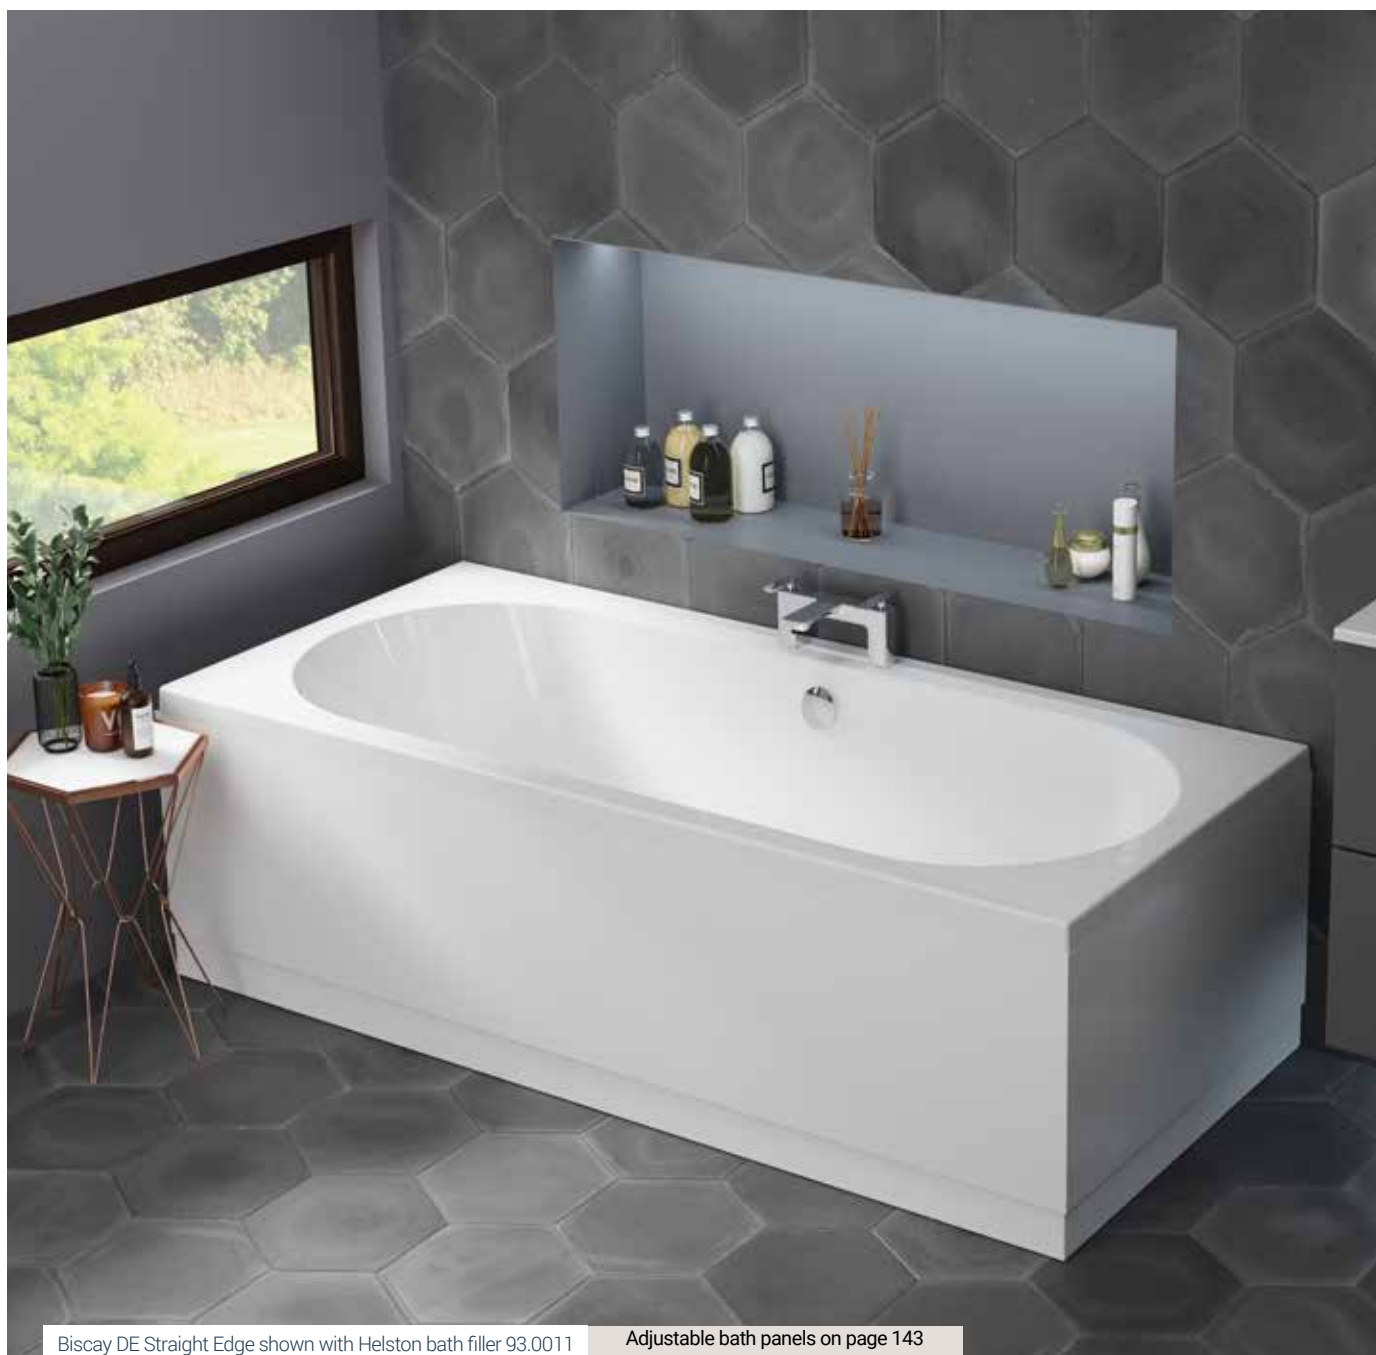

Biscay DE Straight Edge shown with Helston bath filler 93.0011

Adjustable bath panels on page 143