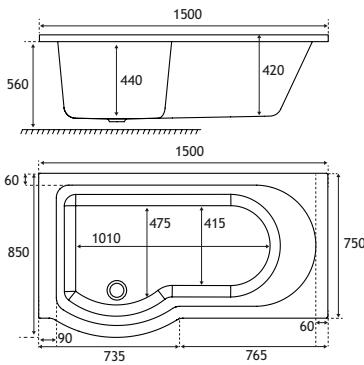

P-SHAPE Portland

1500 x 850 LH

1500 x 850 x 750 x 440mm

196 Litres

DESCRIPTION	CODE	£ EX VAT	£ INC VAT
1500 x 850 LH Portland - 5mm	42.0187	475.00	570.00
1500 x 850 LH Portland - Beauforté	42.1187	785.00	942.00

PANELS

1500 x 560 P-Shape Front Panel	42.5065	124.00	148.80
1500 x 560 P-Shape Front Panel - Beauforté	42.6065	343.00	411.60
P-Shape Universal End Panel	42.5066	70.00	84.00
P-Shape Universal End Panel - Beauforté	42.6066	123.00	147.60

BATH SCREENS

C Shape Screen 6mm easy clean	69.0140	229.00	274.80
C Shape Screen 6mm with towel rail	69.0143	413.00	495.60

SHOWER

440 DEPTH

HEAD REST

ULTRA STRONG