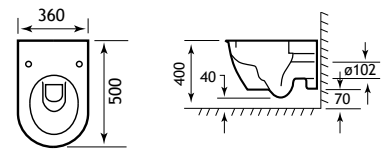

Dura Range

DURA BTW PAN

Eco Vortex Flush

Soft Close Seat

Rimless Tech

Description	Code	£ Ex VAT	£ Inc VAT
Dura BTW Pan inc fixings *	26.0008	119.00	142.80
NEW Dura BTW Eco Vortex Pan	26.0198	151.00	181.20
Dura BTW Rimless Pan**	26.0132	145.00	174.00
Dura Deluxe Soft Close Seat	26.0015	73.00	87.60
Flexible WC Connector BTW Pans	2.009	40.00	48.00

*BTW can only be fitted with soft close seat.

DURA COMFORT HEIGHT BTW

Eco Vortex Flush

Comfort Height

Rimless Tech

Description	Code	£ Ex VAT	£ Inc VAT
Dura Comfort Height BTW Pan	26.0047	195.00	234.00
NEW Dura Comfort Height BTW Eco Vortex Pan	26.0199	187.00	224.40
Dura Comfort Height BTW Rimless Pan**	26.0134	200.00	240.00
Dura Deluxe Soft Close Seat	26.0015	73.00	87.60
Flexible WC Connector BTW Pans	2.009	40.00	48.00

DURA WALL HUNG

Soft Close Seat

Eco Vortex Flush

Description	Code	£ Ex VAT	£ Inc VAT
Dura Wall Hung Pan	26.0048	198.00	237.60
NEW Dura BTW Eco Vortex Pan	26.0197	190.00	228.00
Dura Deluxe Seat	50.011	41.00	49.20

DURA BTW CC PAN

Soft Close Seat

Eco Vortex Flush

Description	Code	£ Ex VAT	£ Inc VAT
Dura BTW CC Pan	26.0049	171.00	205.20
NEW Dura BTW CC Eco Vortex Pan	26.0194	174.00	208.80
Dura Cistern inc fittings	26.0007	82.00	98.40
Dura Deluxe Soft Close Seat	26.0015	73.00	87.60
Jollytronic universal bottom entry cistern fitting	7.0000	135.00	162.00

DURA BTW PAN WITH CUT OUT

26.0050

Left hand view

26.0050

Right hand view

Description	Code	£ Ex VAT	£ Inc VAT
Dura BTW CC Pan LH Exit*	26.0050	171.00	205.20
Dura BTW CC Pan RH Exit*	26.0051	171.00	205.20
NEW Dura BTW CC LH exit Eco Vortex Pan	26.0196	174.00	208.80
NEW Dura BTW CC RH exit Eco Vortex Pan	26.0195	191.00	229.20
Dura Cistern inc fittings	26.0007	82.00	98.40
Dura Deluxe Soft Close Seat	26.0015	73.00	87.60

*Pipework needs to be floor level.

Left hand soil shown