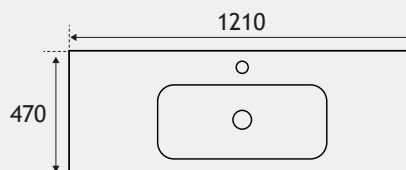

120 CM UNIT BASIN