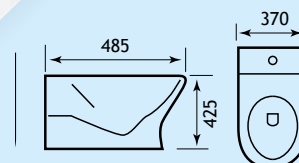

26.0041

Northall BTW Pan

Description	Code	£ Ex VAT	£ Inc VAT
Northall BTW Rimless Pan	26.0041	273.00	327.60
Northall Soft Close Seat	26.0042	97.00	116.40
Northall/Farringdon Wrap Over Soft Close Seat	26.0056	74.00	88.80