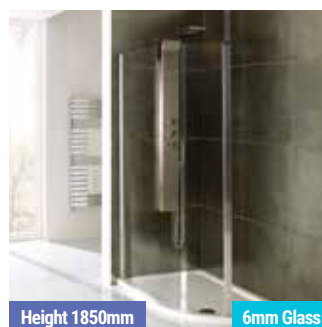

Height 1850mm 6mm Glass
Valliant Square Pole Walk-in Offset P520
1000, 1100, 1200, 1300, 1400mm