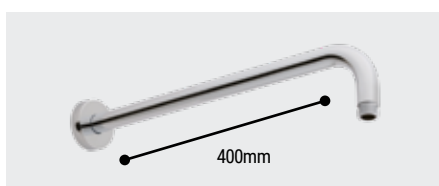

Round Offset Shower Arm Chrome			
Description	Code	£ Ex VAT	£ Inc VAT
Round Offset Shower Arm Chrome	78.0012	40.00	48.00

- Outlet to wall 400mm
- Solid brass construction, chrome finish