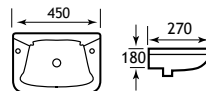

Courchevel Cloakroom Basins - 450 x 275			
Description	Code	£ Ex VAT	£ Inc VAT
450 x 275 cloakroom basin 1TH RH	75.0009	61.00	73.20
450 x 275 cloakroom basin 2TH	75.0019	61.00	73.20