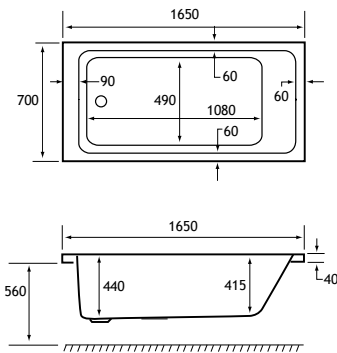

1650 x 700 SE

1650 x 700 x 440mm

220 Litres

DESCRIPTION	CODE	£ EX VAT	£ INC VAT
1650 x 700 SE Portland - 5mm	42.0251	284.00	340.80
1650 x 700 SE Portland - Beauforté	42.1251	521.00	625.20
PANELS			
1650 x 560 Front Panel	42.5015	114.00	136.80
700 x 560 End Panel	42.5024	69.00	82.80
1650 x 560 Front Panel - Beauforté	42.6015	192.00	230.40
700 x 560 End Panel - Beauforté	42.6024	114.00	136.80
1810 x 810 L Shape Flat Panel - Beauforté	42.6035	367.00	440.40

- SHOWER
- HEAD REST
- 440 DEPTH
- ULTRA STRONG

NEW