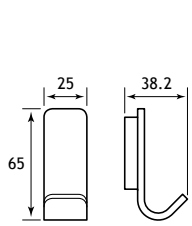

Vercelli

Vercelli Accessories				
Description	Dimensions width x projection	Code	£ Ex VAT	£ Inc VAT
Vercelli Toilet Roll Holder	128 x 83	52.301	33.00	39.60
Vercelli Toilet Roll Holder with Leather shelf	158 x 98	52.302	104.00	124.80
Vercelli Robe Hook	25 x 39	52.303	16.00	19.20
Vercelli Robe Hook Chrome	25 x 32	52.304	15.00	18.00
Vercelli Double Robe hook	83 x 32	52.305	20.00	24.00
Vercelli Tumbler Holder	75 x 95	52.306	37.00	44.40
Vercelli Soap Dish Holder	104 x 110	52.307	37.00	44.40
Vercelli Soap Dispenser	75 x 95	52.308	57.00	68.40
Vercelli Toilet Brush Holder	75 x 95	52.309	53.00	63.60
Vercelli Towel Ring	200 x 83	52.311	41.00	49.20
Vercelli Glass Shelf	600 x 119	52.312	102.00	122.40
Vercelli Towel Rack with bar	600 x 210	52.315	239.00	286.80

Width & projection measurements all in millimetres.

FEATURES

- Modern, minimalist design
- Made of solid brass
- Bright chrome finish
- Meticulously polished to produce mirror-like finish

52.303