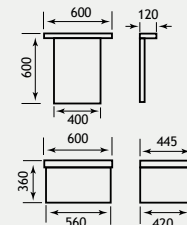

1.418/1.521