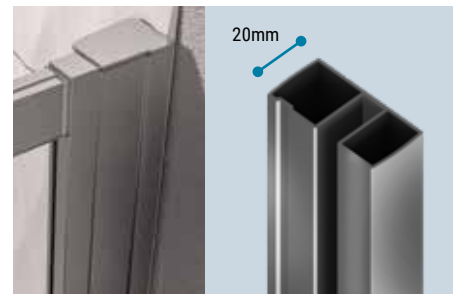

20mm

FRAME

Corniche 2000 Quadrant - Chrome

Size	Adjustment	Door Opening	Code	£ Ex VAT	£ Inc VAT
800mm	765-780mm	394mm	49.3201	547.00	656.40
900mm	865-880mm	485mm	49.3202	575.00	690.00
1000mm	965-980mm	485mm	49.3203	604.00	724.80

EXTRAS

Extension Profile - Chrome

Size	Code	£ Ex VAT	£ Inc VAT
8mm Extension Profile Chrome	49.6042	22.00	26.40

Works with both sides of the door to wall, or side panel to wall.