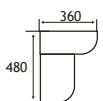

Description	Code	£ Ex VAT	£ Inc VAT
Osterley 450mm Basin 1TH	26.0275	68.00	81.60
Osterley 500mm Basin 1TH	26.0274	87.00	104.40
Osterley 550mm Basin 1TH	26.0273	91.00	109.20
Osterley Semi Pedestal	26.0277	53.00	63.60
Osterley Full Pedestal	26.0276	53.00	63.60