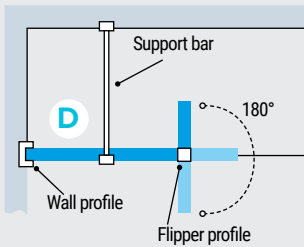

FEATURES

- 10 Year manufacturer's guarantee*
- Easy clean glass
- 1950mm Height
- Trays available to match
- 8mm Tempered safety glass
- *With conditions

Panel C - Comes with 1 wall profile, support bar and a 300mm flipper.