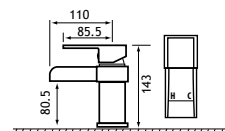

Prado 300 & Camborne Range

CAMBORNE

Camborne Basin Mono

Description	Code	£ Ex VAT	£ Inc VAT
Camborne Basin Mono (inc waste)	93.0004	147.00	176.40
Camborne Bath Filler	93.0005	219.00	262.80
Camborne BSM inc kit	93.0006	249.00	298.80

Pressure (bar)	Flow (litres/min)	
	Bath Filler (93.0005)	BSM (93.0006)
0.1	11.2	9.3
0.5	22.9	19.5
1	32.1	27.5
2	45.3	39.2
3	55.4	48.2

Note: Pressure based on an open ended valve outlet without downstream resistance.

Ceramic disc technology on all products within range.

MP - 0.5 bar minimum

93.0004