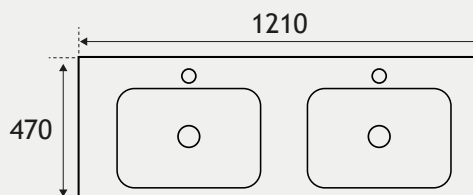

120 CM UNIT DOUBLE BOWL BASIN

NEW! Hardwick 120cm Double Bowl Basin

Description	Colour	Code	£ Ex VAT	£ Inc VAT
Hardwick Square 120cm Double Basin	White Quartz	36.2054	334.00	400.80
Hardwick Square 120cm Double Basin	White Polymarble	36.2053	310.00	372.00