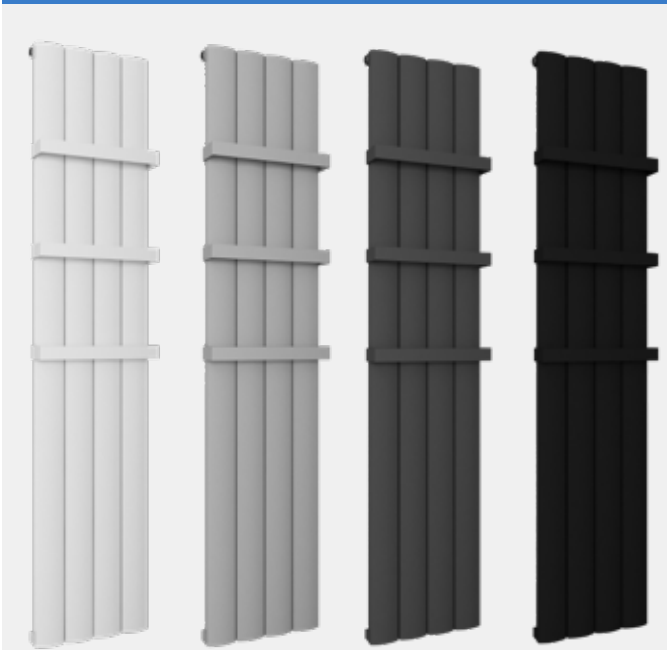

Aluminium Range

TORDINO VERTICAL

Matt White   Matt Grey   Matt Anthracite   Matt Black