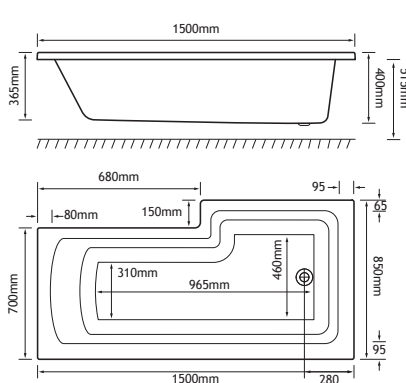

1500 x 850 LH

1500 x 850/700 x 400mm

194 Litres

DESCRIPTION	CODE	£ EX VAT	£ INC VAT
1500 x 850 L-Shape LH - 4mm	42.0103	393.00	471.60
1500 x 850 L-Shape LH - Beauforté	42.1103	692.00	830.40

PANELS

1500 x 515 L-Shape Front Panel	42.5032	114.00	136.80
1500 x 515 L-Shape Front Panel - Beauforté	42.6045	350.00	420.00
L-Shape Universal End Panel	42.5033	64.00	76.80
L-Shape Universal End Panel - Beauforté	42.6046	123.00	147.60

BATH SCREENS

Beaufort Screen 1400mm	58.4000	335.00	402.00
Beaufort Screen 1400mm with Towel Rail	69.0141	450.00	540.00

SHOWER

HEAD REST

400 DEPTH

ULTRA STRONG