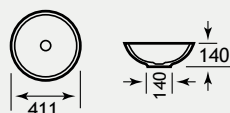

51.032 - Rondo