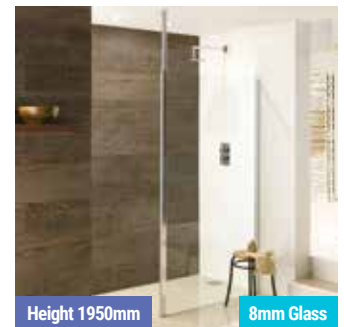

Shower Enclosures

Walk-in Enclosures

Height 1950mm 8mm Glass
Valliant Square Pole Walk-in P518
500, 700, 760, 800, 900, 1000, 1200, 1400mm