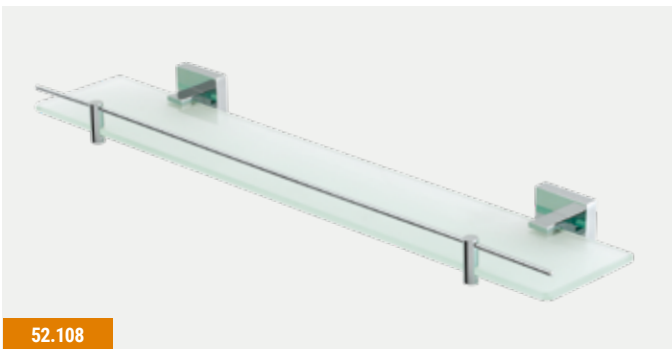

RIMINI SOLID BRASS ACCESSORIES

Can be freestanding or wall mounted

Each rail moves independently