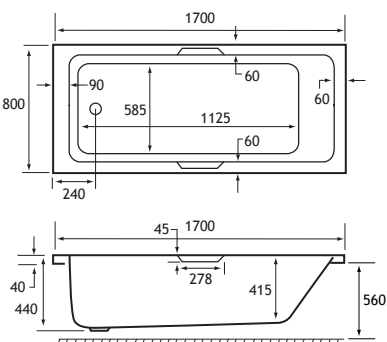

1700 x 800 SE TG Grips Sold Separately