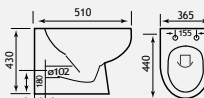

Description	Code	£ Ex VAT	£ Inc VAT
Farrington BTW pan	26.0058	212.00	254.40
Farrington/Cheltenham Seat	50.008	129.00	154.80
Farrington Rimless BTW Pan	26.0079	212.00	254.40
Flexible Connector for BTW Pans	2.009	40.00	48.00