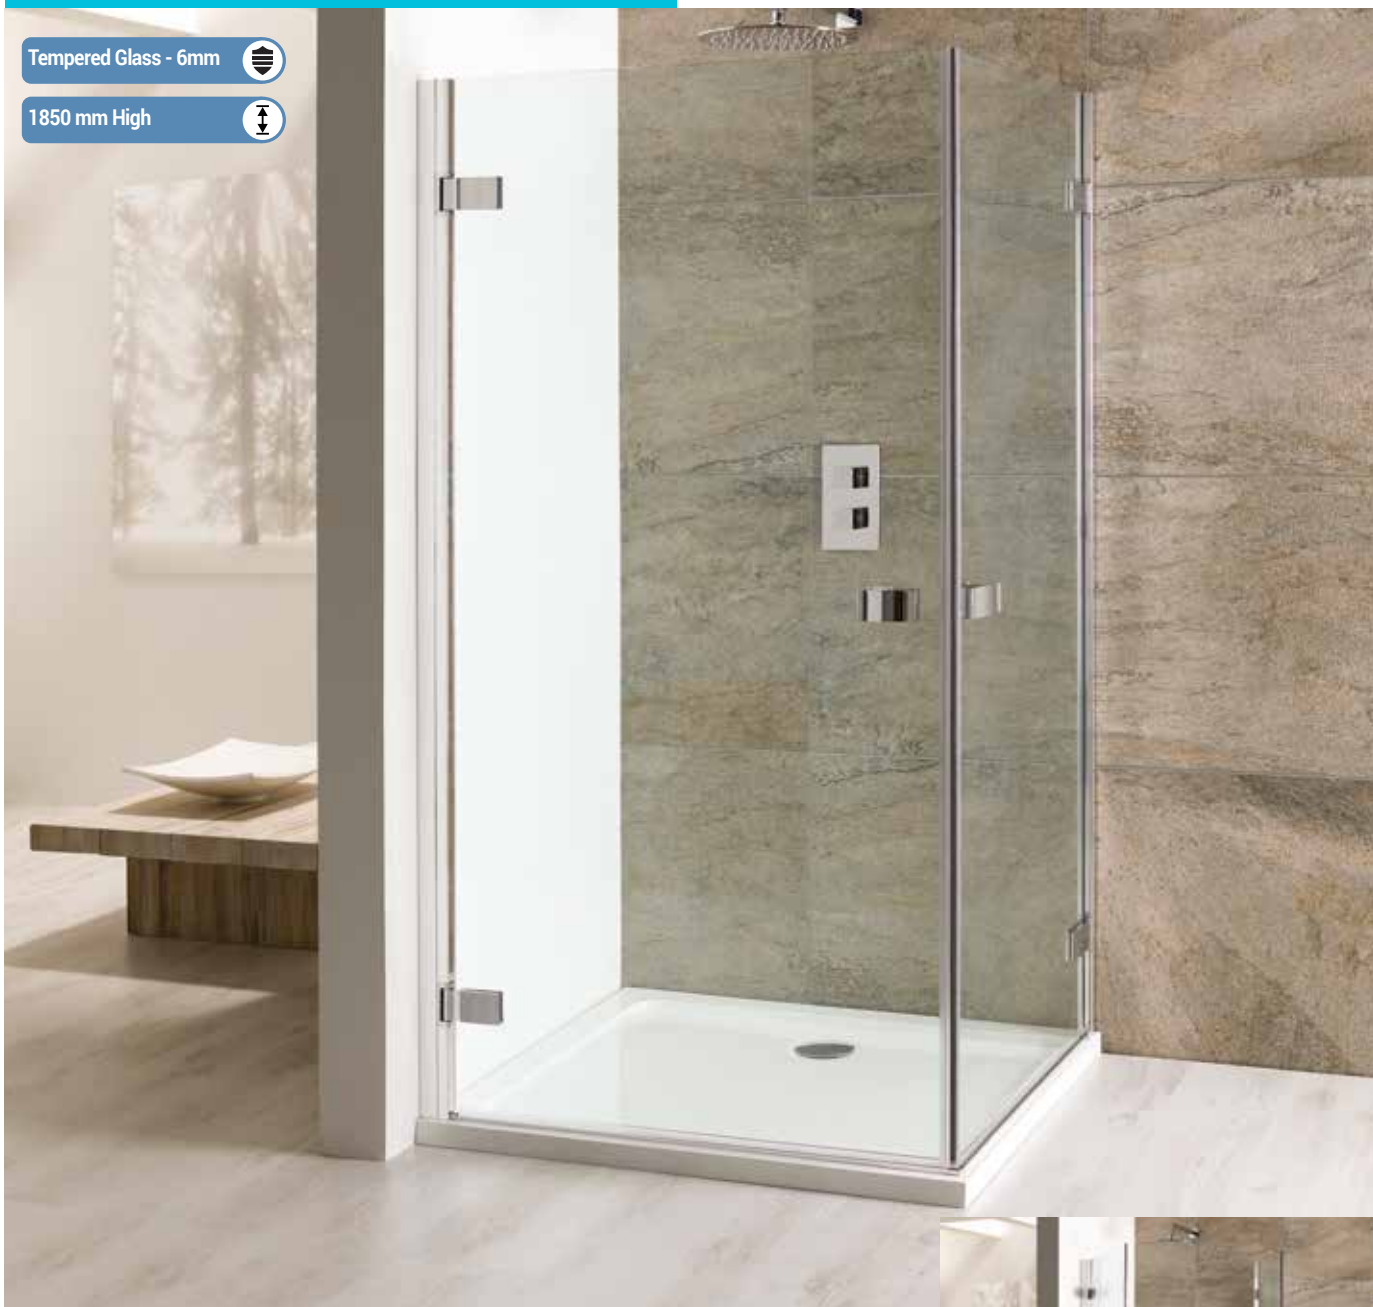

Volente

VOLENTE DOUBLE HINGE DOOR

Tempered Glass - 6mm

1850 mm High

DOORS

Volente Double Hinge Door

Size	Adjustment	Door Opening	Code	£ Ex VAT	£ Inc VAT
800 x 800mm door	772-795mm	660 x 660mm	58.801	786.00	943.20
900 x 760mm door	872-895 x 732-755mm	760 x 620mm	58.809	798.00	957.60
900 x 800mm door	872-895 x 772-795mm	760 x 660mm	58.804	816.00	979.20
900 x 900mm door	872-895 x 872-895mm	760 x 760mm	58.802	816.00	979.20
1000 x 760mm door	972-995 x 732-755mm	860 x 620mm	58.810	816.00	979.20
1000 x 800mm door	972-995 x 772-795mm	860 x 660mm	58.807	816.00	979.20
1000 x 900mm door	972-995 x 872-895mm	860 x 760mm	58.808	825.00	990.00
1000 x 1000mm door	972-995 x 972-995mm	860 x 860mm	58.803	844.00	1012.80
1200 x 800mm door	1172-1195 x 772-795mm	1060 x 660mm	58.805	844.00	1012.80
1200 x 900mm door	1172-1195 x 872-895mm	1060 x 760mm	58.806	854.00	1024.80

EXTRAS

Volente Extension Profile*

Description	Code	£ Ex VAT	£ Inc VAT
31mm Extension profile	58.012	61.00	73.20

*Adds 31mm to overall size of door to give greater adjustment, can only be used with door, not on side panel.