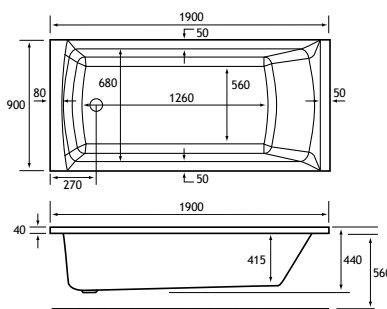

1900 x 900 SE

1900 x 900 x 440mm

374 Litres

DESCRIPTION	CODE	£ EX VAT	£ INC VAT
1900 x 900 SE Rockall - 5mm	42.0081	566.00	679.20
1900 x 900 SE Rockall - Beauforté	42.1081	930.00	1116.00
PANELS			
1900 x 560 Front Panel	42.5011	163.00	195.60
900x560 End Panel	42.5021	69.00	82.80
1900 x 560 Front Panel - Beauforté	42.6011	239.00	286.80
900 x 560 End Panel - Beauforté	42.6021	137.00	164.40

SHOWER

440 DEPTH

HEAD REST

ULTRA STRONG