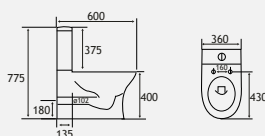

BEDDINGTON BTW CC PAN

ECO VORTEX TECHNOLOGY

NEW

Soft Close Seat

Eco Vortex Flush

Description	Code	£ Ex VAT	£ Inc VAT
Beddington BTW CC Eco Vortex Pan	26.0224	225.00	270.00
Beddington Cistern inc Fittings	26.0225	83.00	99.60
Soft Close Seat	26.0227	59.00	70.80