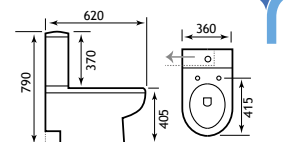

Description	Code	£ Ex VAT	£ Inc VAT
Dura BTW CC Pan LH Exit*	26.0050	171.00	205.20
Dura BTW CC Pan RH Exit*	26.0051	171.00	205.20
NEW Dura BTW CC LH exit Eco Vortex Pan	26.0196	174.00	208.80
NEW Dura BTW CC RH exit Eco Vortex Pan	26.0195	191.00	229.20
Dura Cistern inc fittings	26.0007	82.00	98.40
Dura Deluxe Soft Close Seat	26.0015	73.00	87.60

*Pipework needs to be floor level.

Left hand soil shown

*Soil exit is either left or right hand, ensure correct configuration when ordering.

ECO VORTEX FLUSH TECHNOLOGY

FEATURES

- Patented technology
- 300% increased cleaning ability
- Stops traditional flush splashing
- Uses less water than traditional flush