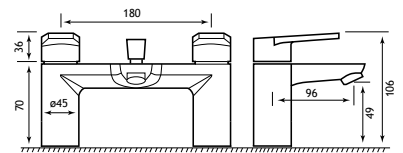

Linslade Range

LINSLADE

Linslade			
Description	Code	£ Ex VAT	£ Inc VAT
Linslade Mono Basin†	56.2070	121.00	145.20
Linslade Bath Filler†	56.2082	167.00	200.40
Linslade BSM inc kit*†	56.2083	211.00	253.20

*Wall brackets sold separately. Ceramic disc technology. While Stocks Last†

MP - 0.5 bar minimum

56.2082