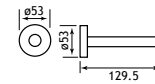

52.006

52.007

GENOA SOLID BRASS ACCESSORIES

Pictured with Cheverney basin, see page 139.

Genoa Solid Brass Accessories

| Description | Dimensions width x projection | Code | £ Ex VAT | £ Inc VAT |
|----------------------------|-------------------------------|--------|----------|-----------|
| Robe Hook | 53 x 51 | 52.001 | 20.00 | 24.00 |
| Tumbler Holder | 67 x 118 | 52.002 | 26.00 | 31.20 |
| Glass Soap Dispenser | 72 x 130 | 52.004 | 41.00 | 49.20 |
| Toilet Roll Holder | 52 x 130 | 52.006 | 24.00 | 28.80 |
| Spindle Toilet Roll Holder | 210 x 70 | 52.007 | 39.00 | 46.80 |
| Metal Brush Holder** | 93 diameter | 52.013 | 90.00 | 108.00 |
| Glass Brush Holder | 112 x 153 | 52.012 | 37.00 | 44.40 |
| Soap Dish | 108 x 138 | 52.003 | 26.00 | 31.20 |
| Metal Soap Dispenser | 52 x 100 | 52.005 | 59.00 | 70.80 |
| Double Split Towel Rail* | 52 x 420 | 52.011 | 38.00 | 45.60 |
| Double Towel Rail | 643 x 154 | 52.010 | 77.00 | 92.40 |
| Single Towel Rail | 643 x 70 | 52.009 | 44.00 | 52.80 |
| Glass Shelf with Barrier | 596 x 126 | 52.008 | 41.00 | 49.20 |
| Metal Towel Ring | 190 x 170 x 57 | 52.014 | 36.00 | 43.20 |
| Wiper | 258 x 55 | 52.015 | 31.00 | 37.20 |
| Covered Toilet Roll Holder | 142 x 50 | 52.016 | 44.00 | 52.80 |