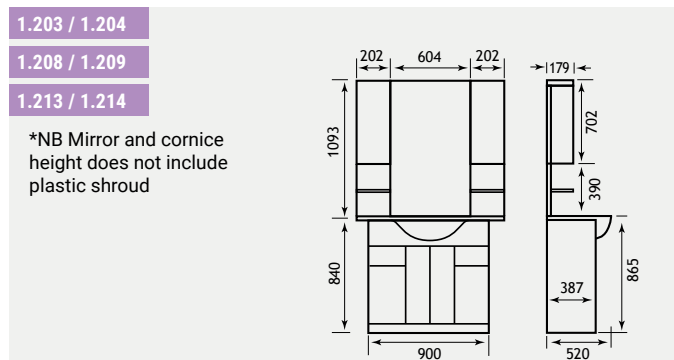

FEATURES - CAST MARBLE TOPS

- Made of 75% natural marble stone
- Repairable if chipped
- Seamless surface, easy to maintain

*NB Mirror and cornice height does not include plastic shroud

1.085			
Description	Code	£ Ex VAT	£ Inc VAT
Mirror Options 2 (not shown)			
Diamante 80cm mirror *	1.208	172.00	206.40
Diamante 80cm LED Cornice	1.209	277.00	332.40
Madrid 20cm wall unit	1.015	150.00	180.00
Diamante/Madrid 20cm single shelf	1.217	95.00	114.00
Mirror Options 3			
Diamante 100cm mirror *	1.213	192.00	230.40
Diamante 100cm LED Cornice	1.214	297.00	356.40