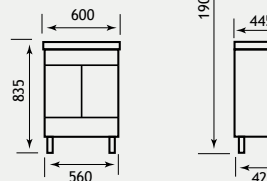

Faro 58 Range

FARO 58

A modern design of a traditional concept with soft close hinges on doors only, adjustable feet and stone resin cast top.

Faro 58 Base And Top

Description	Code	£ Ex VAT	£ Inc VAT
Sorrento/Faro 56cm base unit	1.512	443.00	531.60
Faro 58cm cast top *	51.011	242.00	290.40
Faro 58cm wave action LED cornice	1.272	289.00	346.80
Faro 58cm mirror †	1.271	167.00	200.40

† NB. mirror must be fitted with cornice. *Due to depth of the waste area, the trap for external overflow kit & a flip top basin waste (unslotted) are recommended for installation.

FEATURES

- Soft close system on doors and drawers
- Separate shaver socket
- Adjustable legs 120-130mm

FEATURES - Cast Marble Tops

- Made of 75% natural marble stone
- Repairable if chipped
- Seamless surface, easy to maintain

Extras

Description	Code	£ Ex VAT	£ Inc VAT
Trap for external overflow kit	7.0015	24.00	28.80
Flip Top Basin Waste - Unslotted	25.0005	19.00	22.80

51.011

For wall mirrors and cabinets see pages 326-351

1.272 / 1.271

*NB Mirror and cornice height does not include plastic shroud

1.512