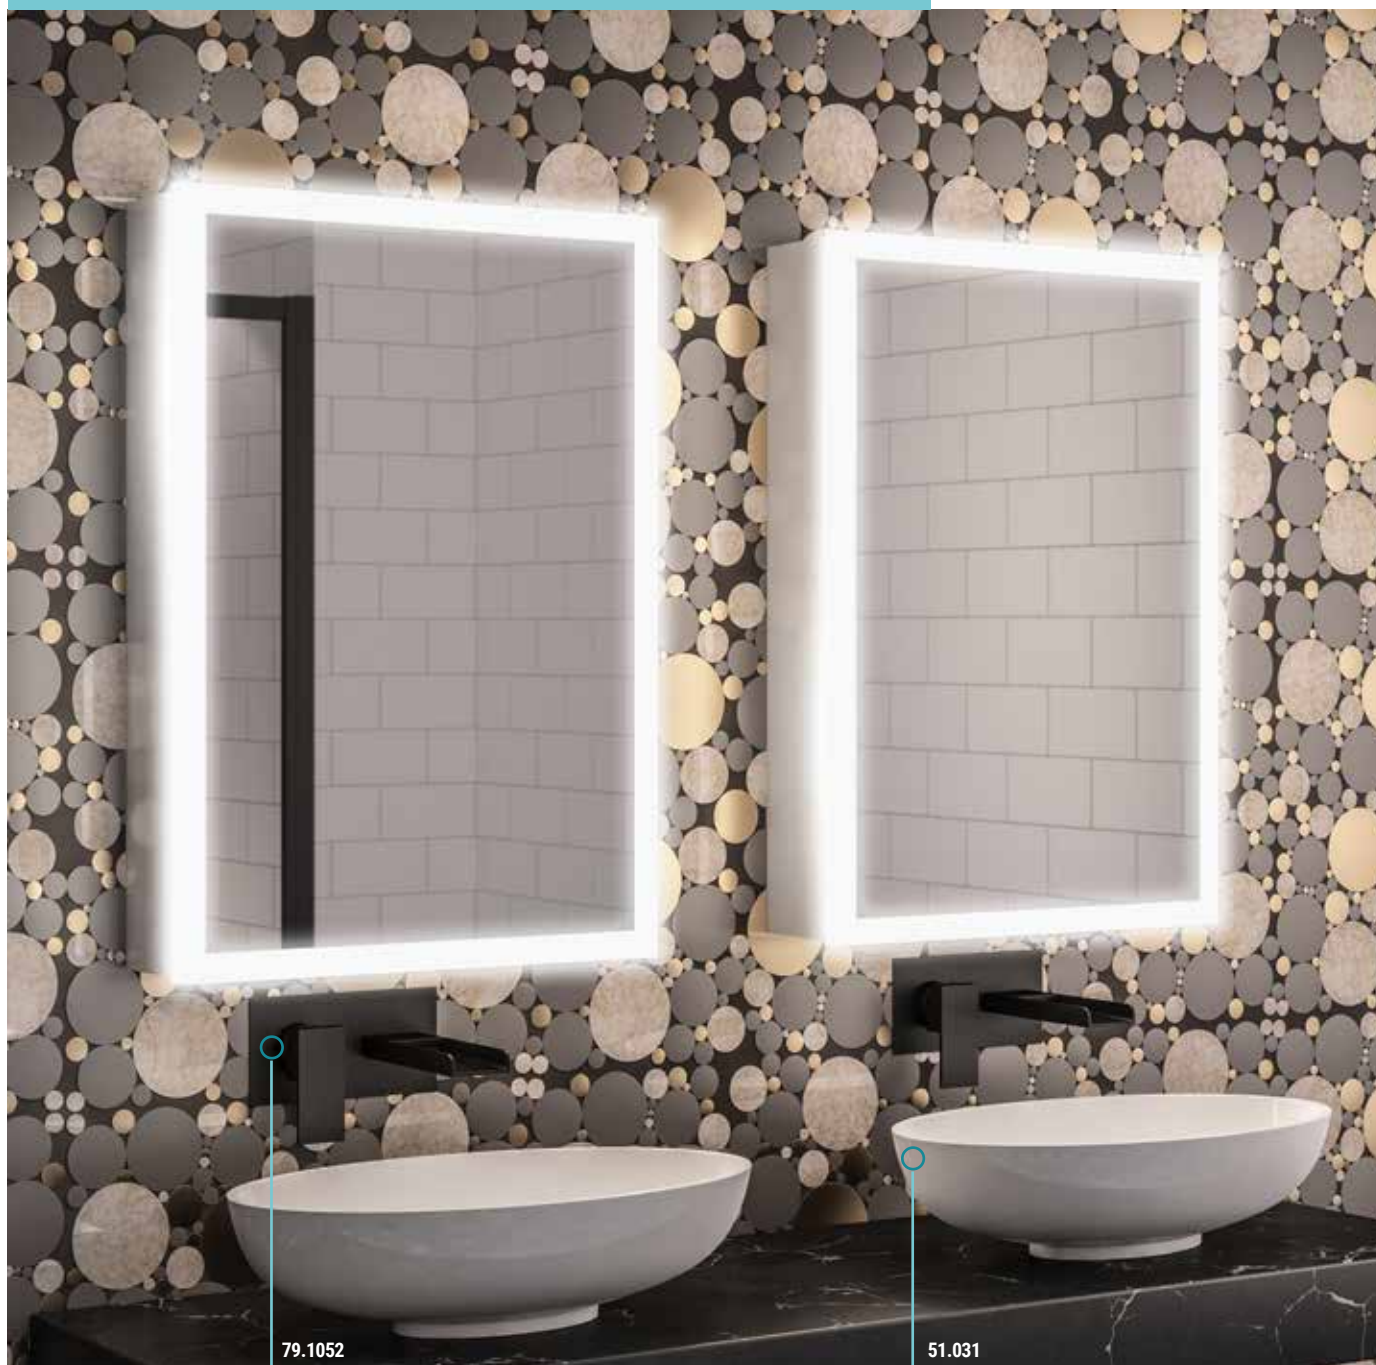

Cabinet Mirrors

CASSIO 1 DOOR CABINET

Cassio Cabinet

Description (width x height)	Code	£ Ex VAT	£ Inc VAT
Cassio 500 x 700 LED Mirror - 1 Door	40.1022	560.00	672.00

Cabinet is IP44.

COMPLETE THE LOOK

Description	Code	£ Ex VAT	£ Inc VAT
Chetwode Basin Mixer Black	79.1052	114.00	136.80
Pricilla sit on basin 510x300 White	51.031	114.00	242.40

Features

- Internal mirror on door
- Aluminium cabinet
- Variable shelf heights
- Demister (on both doors on all 2-door models. Demister on middle door on 3-door model)
- USB & Shaver socket
- LED lights on the inside, outside and underneath
- Infrared sensor
- Soft close hinges

**Available in one size:
500x700 mm**