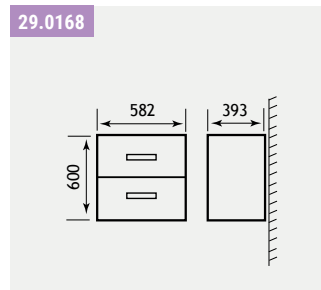

29.0168

29.0168