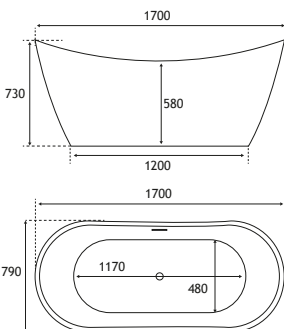

1700 x 790 FS

1700 x 790 x 730mm

260 Litres

DESCRIPTION	CODE	£ EX VAT	£ INC VAT
1700 x 790 Chislehurst Freestanding Bath - Gloss White	33.0009	1109.00	1330.80

About: Model comes with bath waste & overflow.

580 DEPTH

HEAD REST

BEAUFORT