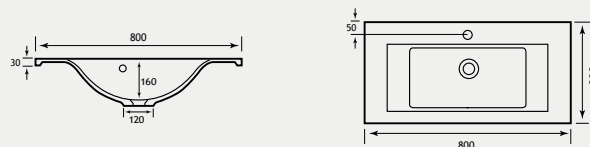

Oslo 80 Cast Top

Description	Code	£ Ex VAT	£ Inc VAT
Oslo 80 cast top	51.008	267.00	320.40

FEATURES - CAST MARBLE TOPS

- Made of 75% natural marble stone
- Repairable if chipped
- Seamless surface, easy to maintain

Extras

Description	Code	£ Ex VAT	£ Inc VAT
Trap for external overflow kit	7.0015	24.00	28.80
Flip Top Basin Waste - Unslotted	25.0005	19.00	22.80

*7.0015 trap and unslotted basin waste recommended for installation.