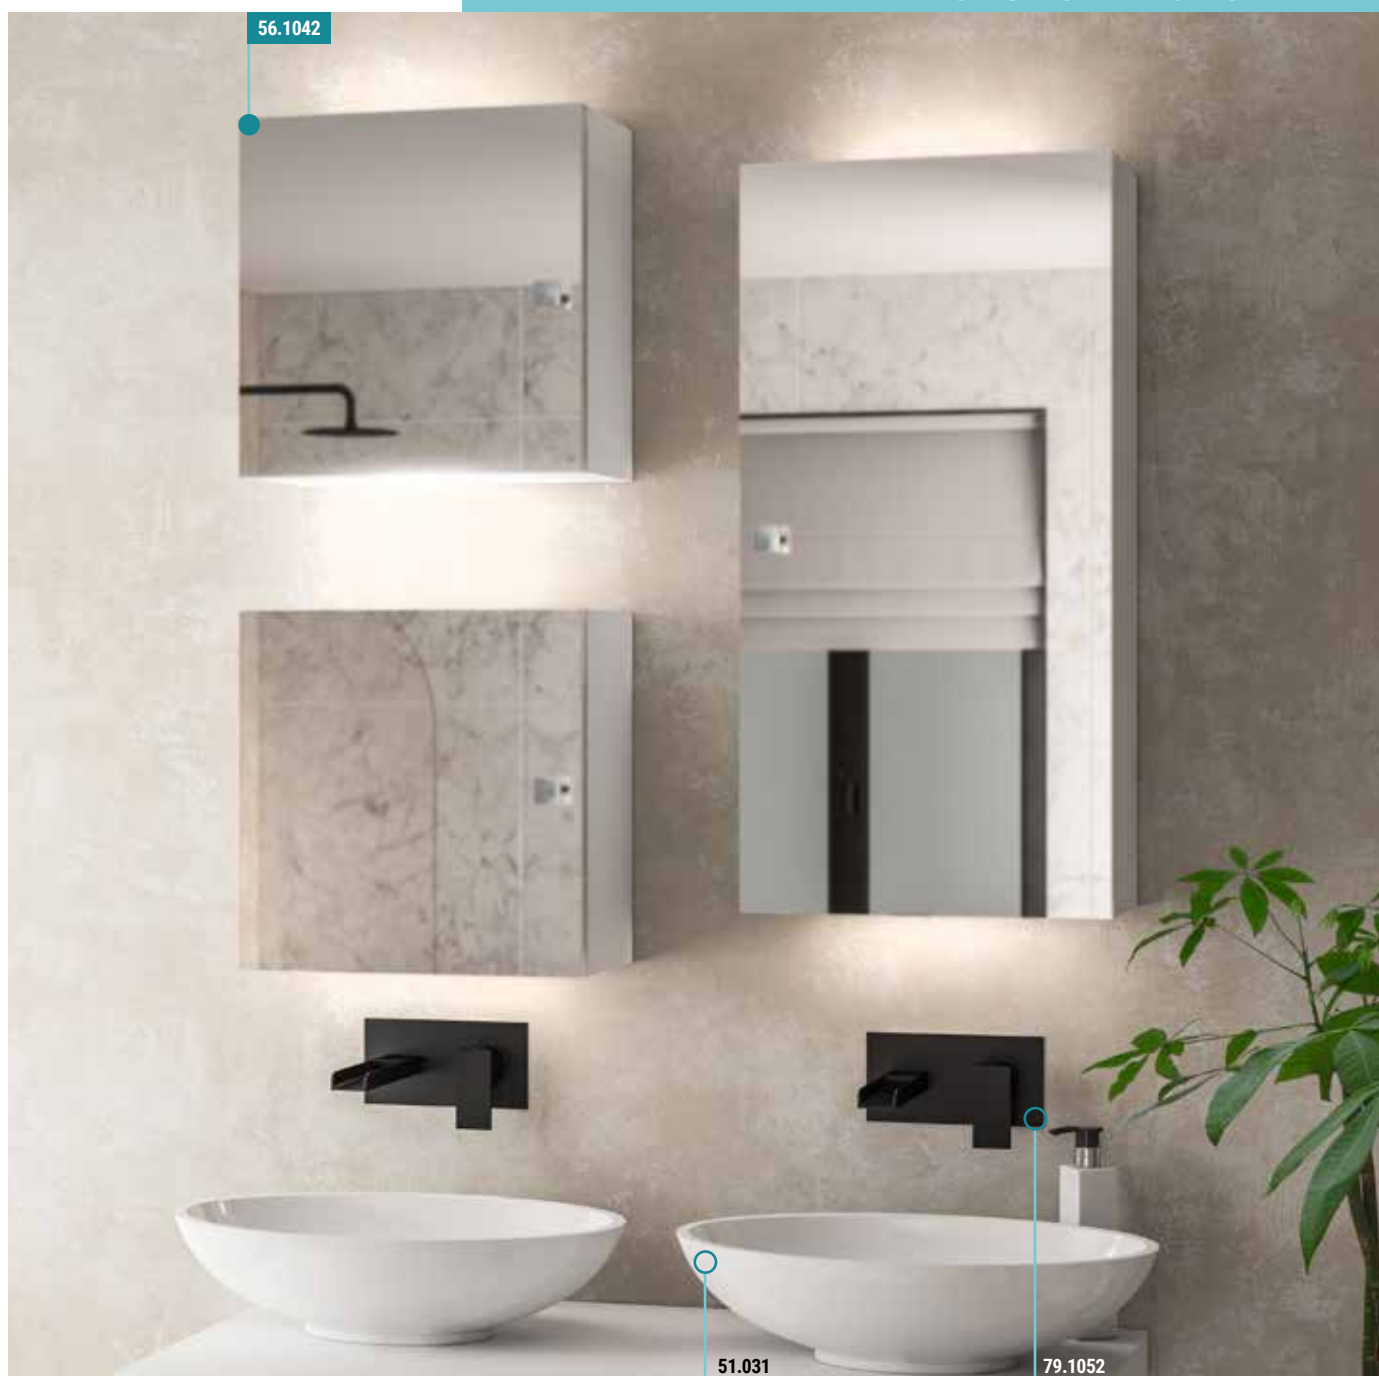

Plain Cabinet Mirrors

MIRROR SINGLE KNOB CABINET