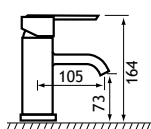

Hooper Range

HOOPER

MP

93.0001

Hooper

Description	Code	£ Ex VAT	£ Inc VAT
Hooper mono basin c/w clicker waste†	56.2045	138.00	165.60
Hooper bath filler†	56.2046	219.00	262.80
Hooper BSM inc kit*†	56.2047	251.00	301.20

*Wall brackets sold separately. Ceramic disc technology. While Stocks Last†

MP

- 0.5 bar minimum

MP

56.2045

56.2045

MP

56.2046

56.2046

MP

56.2047

56.2047