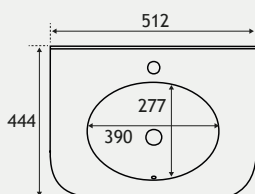

50 CM UNIT BASIN

Hardwick 50cm Traditional Unit Basin

Description	Colour	Code	£ Ex VAT	£ Inc VAT
Hardwick Traditional 50cm Basin Quartz	White Quartz	36.4001	209.00	250.80
Hardwick Traditional 50cm Basin	White Polymarble	36.0005	174.00	208.80