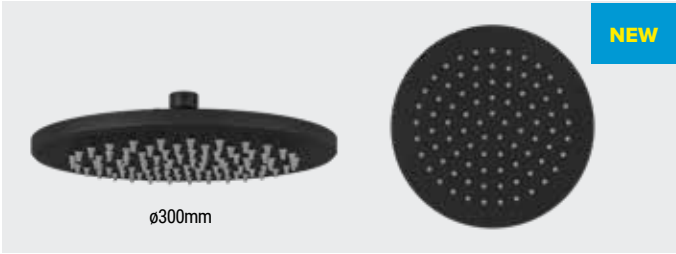

NEW! Meriden Shower Head 12"

Description	Colour	Code	£ Ex VAT	£ Inc VAT
12" Round shower head	Chrome	98.2105	70.00	84.00
12" Round shower head	Matt Black	98.2106	95.00	114.00
12" Round shower head	Brushed Brass	98.2107	98.00	117.60