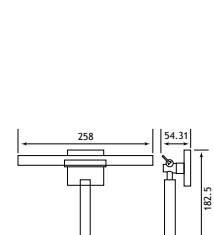

GENOA SOLID BRASS ACCESSORIES

Genoa Solid Brass Accessories

Description	Dimensions width x projection	Code	£ Ex VAT	£ Inc VAT
Robe Hook	53 x 51	52.001	20.00	24.00
Tumbler Holder	67 x 118	52.002	26.00	31.20
Glass Soap Dispenser	72 x 130	52.004	41.00	49.20
Toilet Roll Holder	52 x 130	52.006	24.00	28.80
Spindle Toilet Roll Holder	210 x 70	52.007	39.00	46.80
Metal Brush Holder**	93 diameter	52.013	90.00	108.00
Glass Brush Holder	112 x 153	52.012	37.00	44.40
Soap Dish	108 x 138	52.003	26.00	31.20
Metal Soap Dispenser	52 x 100	52.005	59.00	70.80
Double Split Towel Rail*	52 x 420	52.011	38.00	45.60
Double Towel Rail	643 x 154	52.010	77.00	92.40
Single Towel Rail	643 x 70	52.009	44.00	52.80
Glass Shelf with Barrier	596 x 126	52.008	41.00	49.20
Metal Towel Ring	190 x 170 x 57	52.014	36.00	43.20
Wiper	258 x 55	52.015	31.00	37.20
Covered Toilet Roll Holder	142 x 50	52.016	44.00	52.80

*Each rail moves independently. **Can be floor standing or wall hanging. If wall hanging projection increases to 106mm. Width measurements are to the outside face of each unit i.e. to the end of the brackets where applicable.

FEATURES

- Made of solid brass
- Meticulously polished to produce mirror-like finish
- Bright chrome finish

Can be freestanding or wall mounted

52.015