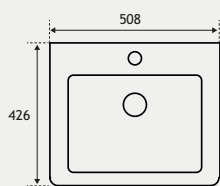

50 CM UNIT BASIN