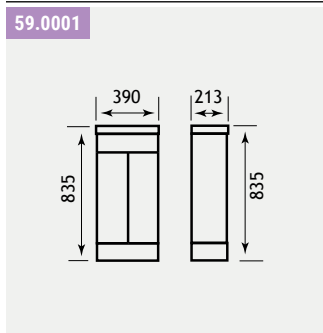

FEATURES - CAST MARBLE TOPS

- Made of 75% natural marble stone
- Repairable if chipped
- Seamless surface, easy to maintain