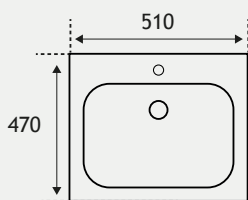

50 CM UNIT BASIN

NEW! Hardwick 50cm Square Unit Basin

Description	Colour	Code	£ Ex VAT	£ Inc VAT
Hardwick Square 50cm Basin Quartz	White Quartz	36.2033	182.00	218.40
Hardwick Square 50cm Basin	White Polymarble	36.2032	152.00	182.40