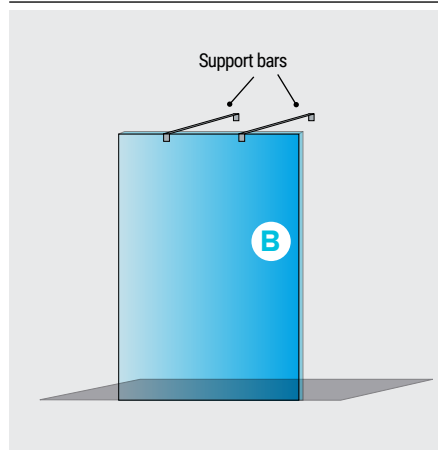

FEATURES

- 10 Year manufacturer's guarantee*
- Easy clean glass
- 1950mm Height
- Trays available to match
- 8mm Tempered safety glass
- *With conditions

Panel B - Comes with 2 support bars. (No wall profile supplied).