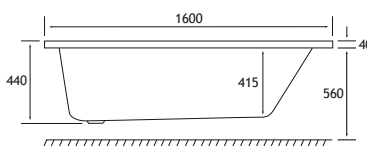

1600 x 750 SE TG Grips Sold Separately Page 97

1600 x 750 x 440mm

229 Litres

DESCRIPTION	CODE	£ EX VAT	£ INC VAT
1600 x 750 TG Rockall - 5mm	42.0125	360.00	432.00
1600 x 750 TG Rockall - Beauforté	42.1125	632.00	758.40
PANELS			
1600 x 560 Front Panel	42.5016	114.00	136.80
750 x 560 End Panel	42.5023	69.00	82.80
1600 x 560 Front Panel - Beauforté	42.6016	192.00	230.40
750 x 560 End Panel - Beauforté	42.6023	114.00	136.80
1810 x 810 L Shape Flat Panel - Beauforté	42.6035	367.00	440.40

SHOWER

440 DEPTH

HEAD REST

ULTRA STRONG