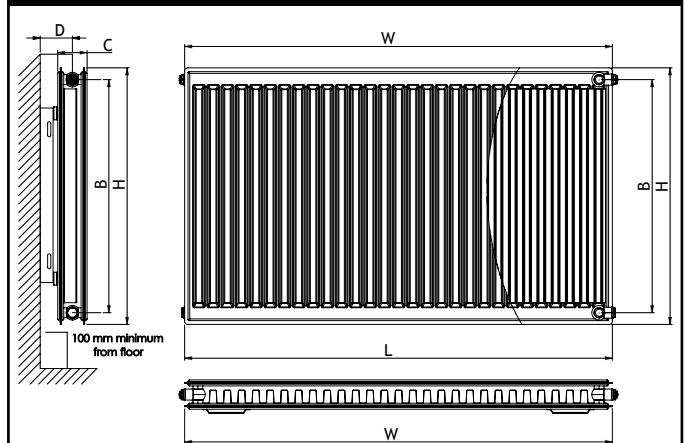

Type 21 - Technical Drawing

Height H (mm.)	Horizontal Tappings L (mm.)	Vertical Tappings B (mm.)	Radiator Depth C (mm.)	Tappings from Wall D (mm.)
400	W	345	70	56 / 68
500	W	445	70	56 / 68
600	W	545	70	56 / 68

* Radiators have 4 tappings in total.