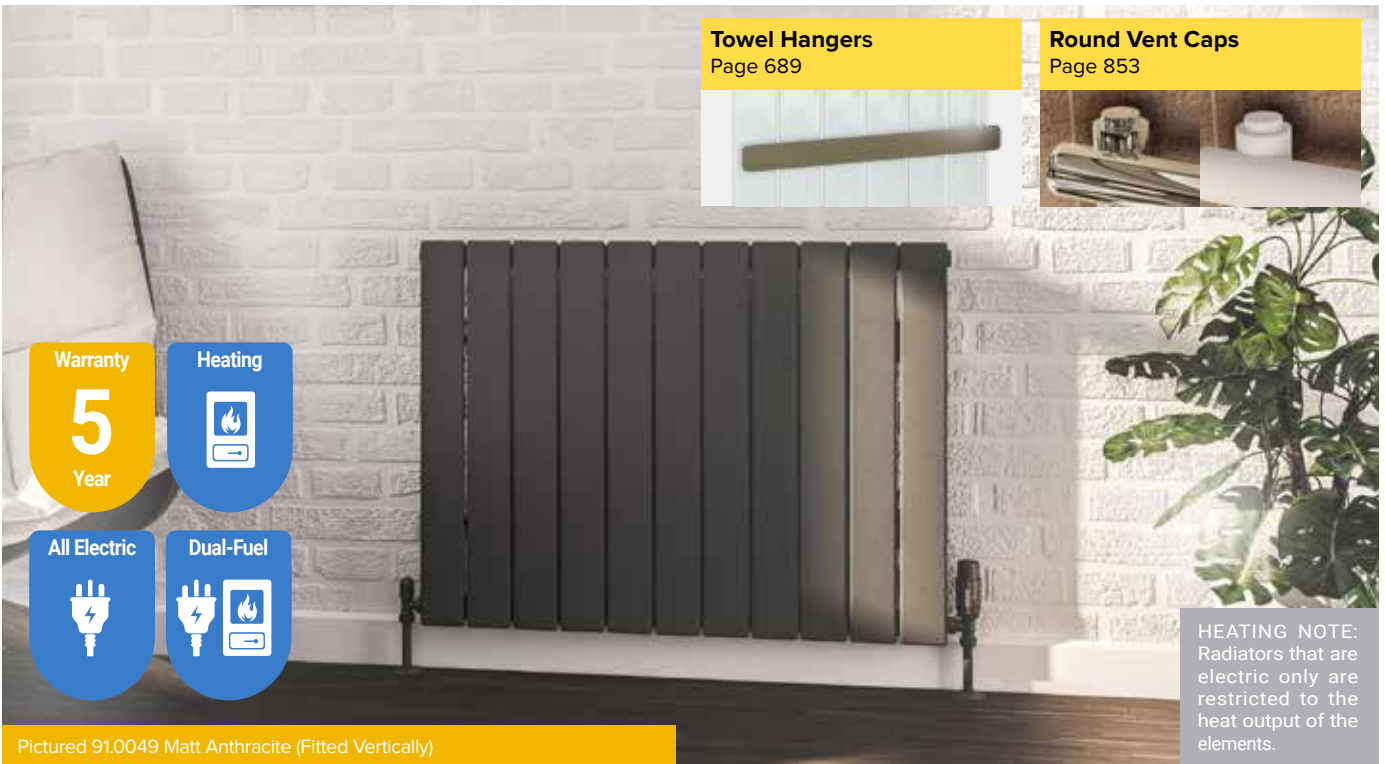

Pictured 91.0147 Matt Anthracite (Fitted Vertically) & 91.0086 Towel Hanger

Towel Hangers
Page 689

Round Vent Caps
Page 853

Warranty
5
Year

Heating

All Electric

Dual-Fuel

Pictured 91.0049 Matt Anthracite (Fitted Vertically)

HEATING NOTE:
Radiators that are electric only are restricted to the heat output of the elements.