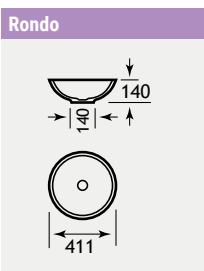

FEATURES - Sit On Basins

- Made of 75% natural marble stone
- Repairable if chipped
- Seamless surface, easy to maintain