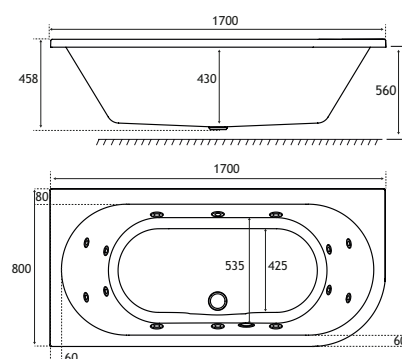

DESCRIPTION	CODE	£ EX VAT	£ INC VAT
1700 x 800 DE LH Biscay 14 jet Whirlpool - Beauforté	42.2014	1965.00	2358.00
1700 x 800 DE RH Biscay 14 jet Whirlpool - Beauforté	42.2015	1965.00	2358.00
PANELS			
Biscay Panel 1700 x 800	42.5001	226.00	271.20

219 Litres

Left Hand Biscay