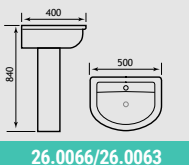

FARRINGDON BASINS

Farringdon/Northall 450MM 1TH Basin			
Description	Code	£ Ex VAT	£ Inc VAT
Farringdon 450mm 1TH basin	26.0064	73.00	87.60
Farringdon Pedestal	26.0063	66.00	79.20

Farringdon/Northall 500MM 1TH Basin			
Description	Code	£ Ex VAT	£ Inc VAT
Farringdon 500mm 1TH basin	26.0066	96.00	115.20
Farringdon Pedestal	26.0063	66.00	79.20

Farringdon/Northall 550MM 1TH Basin			
Description	Code	£ Ex VAT	£ Inc VAT
Farringdon/Northall 550mm 1TH basin	26.0062	102.00	122.40