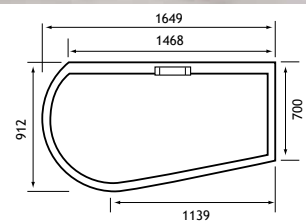

Volente

VOLENTE SPACESAVER QUAD

Tempered Glass - 6mm 

1850 mm High 

1650 x 912/700mm. LH shown, runners release for easy cleaning.

All diagrams shown are left hand

Note
During the life of this brochure, the design of these trays will change. When ordering, please