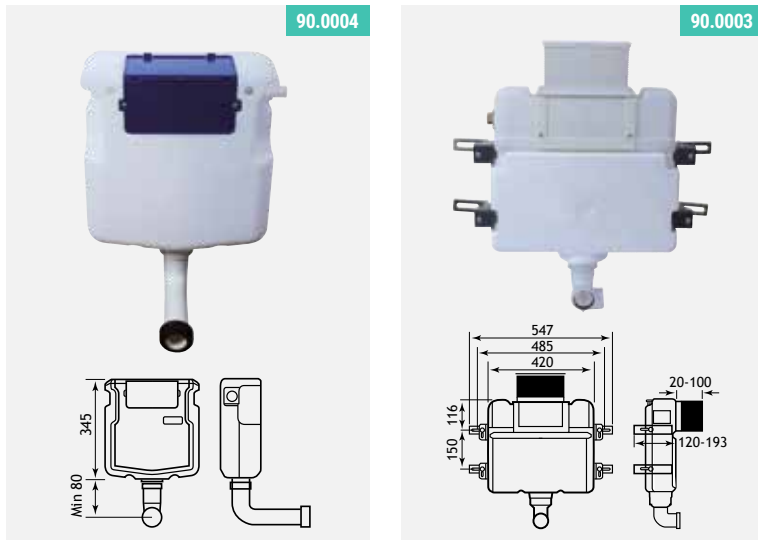

Concealed Cisterns

Concealed cisterns pneumatic mechanism			
Description	Code	£ Ex VAT	£ Inc VAT
Concealed cistern and frame 820x500x150*	90.0001	218.00	261.60
Concealed cistern and frame 1160x500x90*	90.0002	218.00	261.60
Pneumatic universal concealed cistern	90.0003	126.00	151.20
Pneumatic hidden cistern, top inlet**	90.0004	109.00	130.80

* A push plate is required, see below for options.
** 90.0004 Push button supplied in box.
Cisterns compatible with Oslo tall cistern units, or built in only.