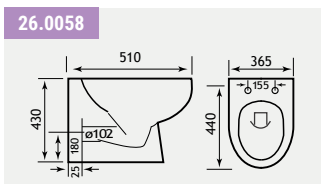

Oslo Tall Cistern

OSLO TALL CISTERN UNIT - MATT ANTHRACITE

A Comfort Height cistern unit that adapts your bathroom storage needs into a spacesaving solution. Available as a stand alone unit or with the option of two different size cupboards.

Alternative basins see page 283

Oslo Tall Cistern Unit - Matt Anthracite

Description	Code	£ Ex VAT	£ Inc VAT
Oslo tall cistern unit Matt Anthracite	1.762	391.00	469.20
Oslo tall cistern unit top Matt Anthracite	1.763	61.00	73.20
Oslo tall unit cupboard 500 x 800 Matt Anthracite	1.764	263.00	315.60
Oslo tall unit cupboard 500x1000 Matt Anthracite	1.765	301.00	361.20
Oslo 30cm tall cupboard Matt Anthracite	1.766	404.00	484.80
Oslo 58cm Matt Anthracite door base unit	1.757	329.00	394.80
Oslo 58 cast top *	51.007	211.00	253.20
Farrington BTW pan	26.0058	212.00	254.40
Northall / Farrington Wrap Over Soft Close Seat	26.0056	74.00	88.80
Vantage Plain Hidden Cistern CP Push Button	17.001	180.00	216.00
Eastbrook Jacket Hidden Cistern - Bottom Inlet	53.001	112.00	134.40
Vantage Hidden Cistern with Jacket	17.3029	207.00	248.40

Extras			
Description	Code	£ Ex VAT	£ Inc VAT
Trap for external overflow kit	7.0015	24.00	28.80
Flip Top Basin Waste - Unslotted	25.0005	19.00	22.80
Esk 600 x 700mm LED mirror	56.1079	277.00	332.40

*Due to depth of waste area, trap for external overflow kit & flip top basin waste are recommended for installation.