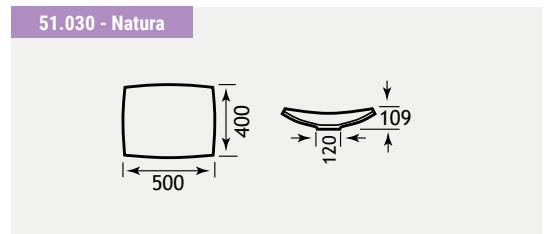

For wall mirrors and cabinets see pages 326-351

Sorrento Wall Hung

SORRENTO SLAB 60 UNIT

A modern design of a traditional concept with soft close hinges and a solid slab top which accommodates a variety of sit-on basins.