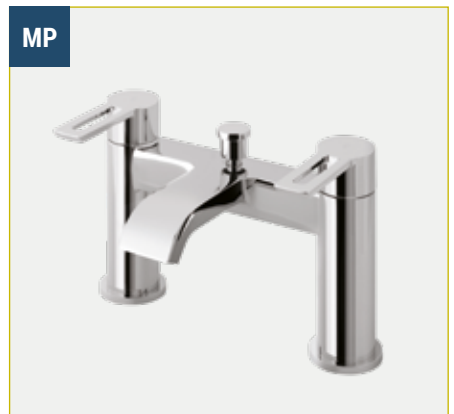

56.2046

MP

56.2047