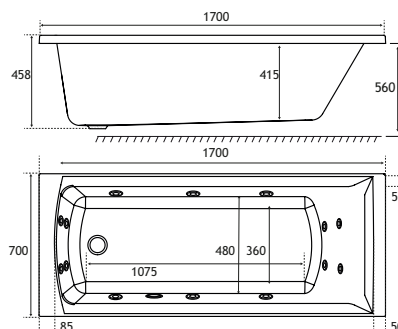

1700 x 700 SE 14 Jet

DESCRIPTION	CODE	£ EX VAT	£ INC VAT
1700 x 700 Rockall 14 Jet Whirlpool - Beauforté	42.2013	1864.00	2236.80
PANELS			
1700 x 560 Front Panel - 5mm	42.5013	114.00	136.80
700 x 560 End Panel - 5mm	42.5024	69.00	82.80
1700 x 560 Front Panel - Beauforté	42.6013	192.00	230.40
700 x 560 End Panel - Beauforté	42.6024	114.00	136.80
1810 x 810 L Shape Flat Panel - Beauforté	42.6035	367.00	440.40
1700 Adjustable Front Panel - Beauforté	42.6033	277.00	332.40