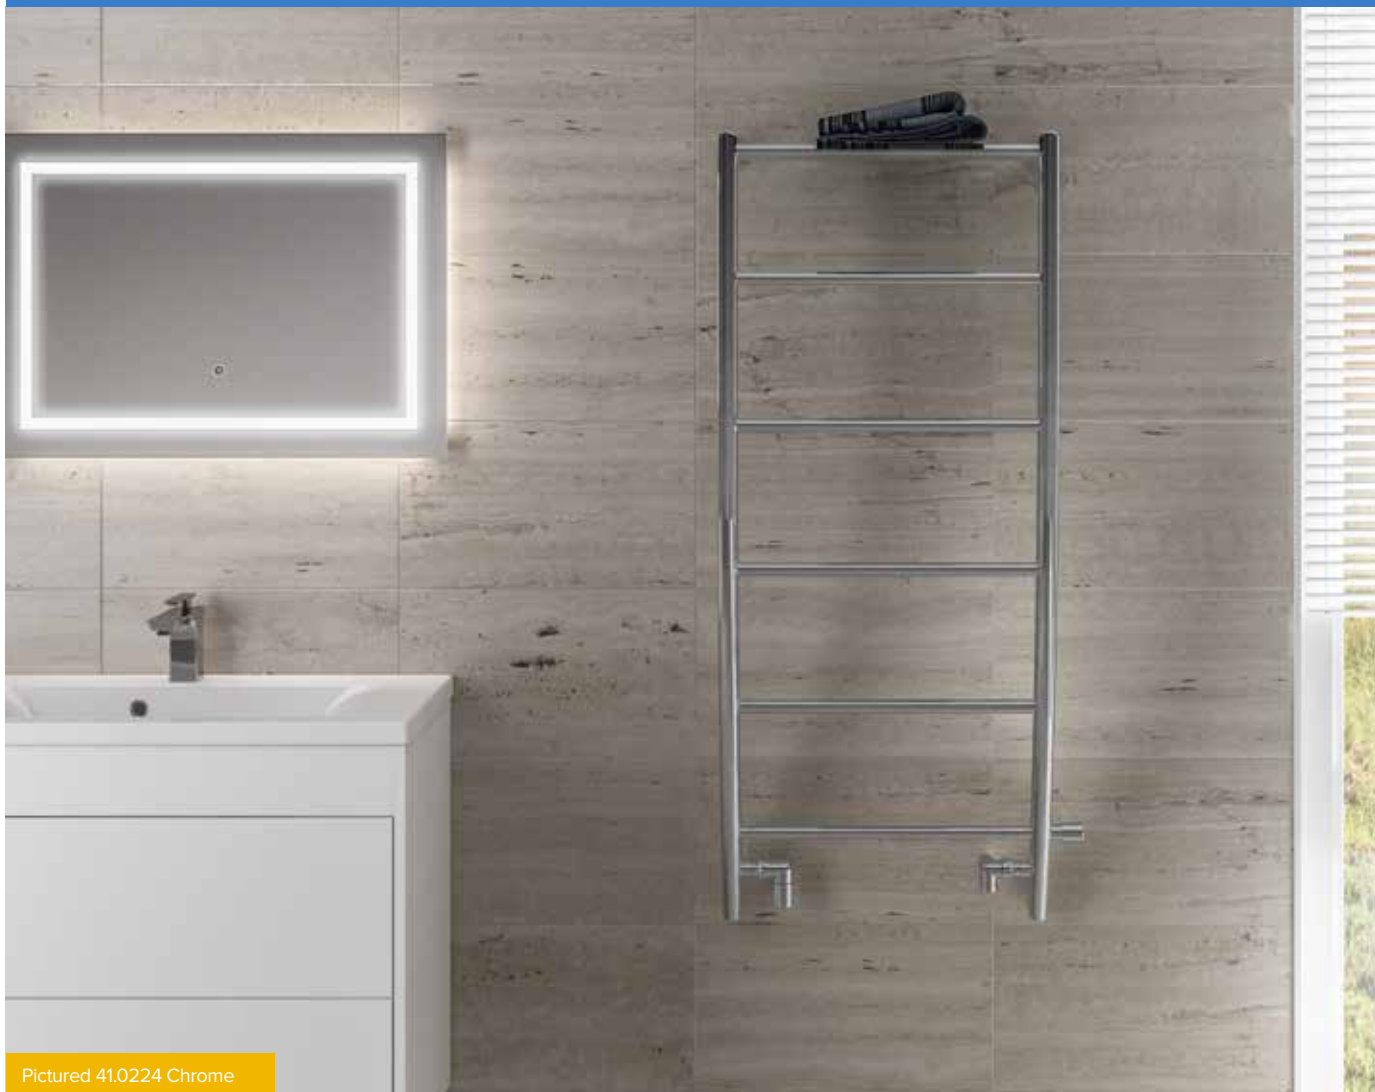

BIAVA CORINIUM

Pictured 41.0224 Chrome

Pictured 41.0224 Chrome

The Corinium rail is a contemporary unique design with a practical built in heated towel rail shelf at the top for stacking those larger towels. It's projection from the wall is 225mm.