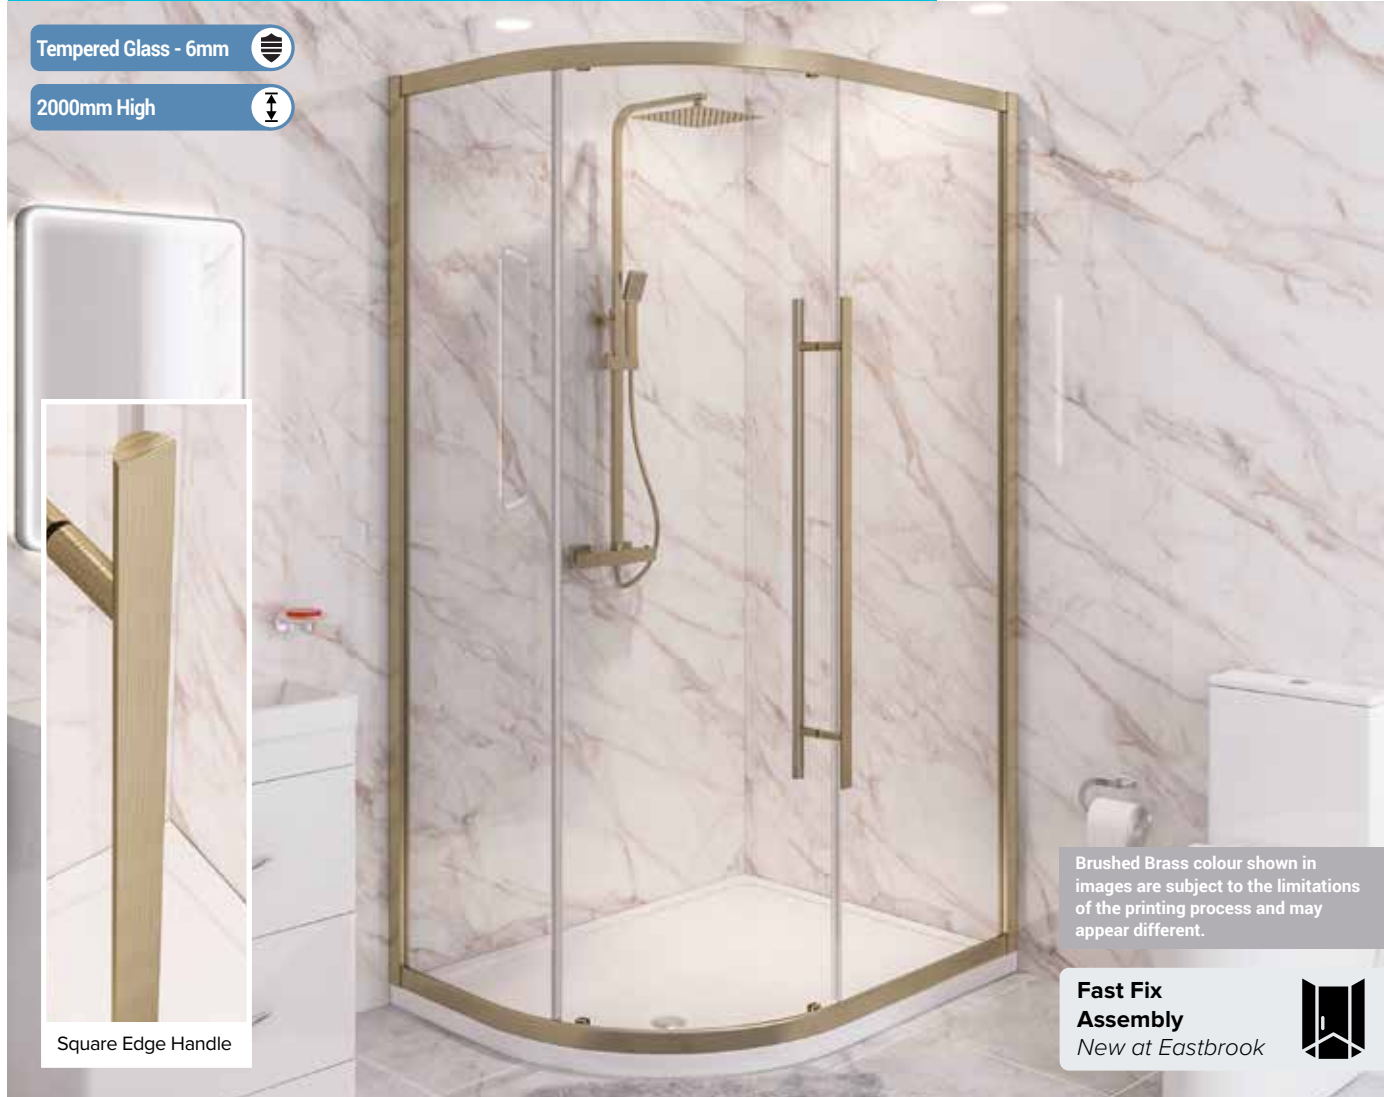

Square Edge Handle

Vantage 2000

VANTAGE 2000 OFFSET QUADRANT - BRUSHED BRASS

Tempered Glass - 6mm

2000mm High