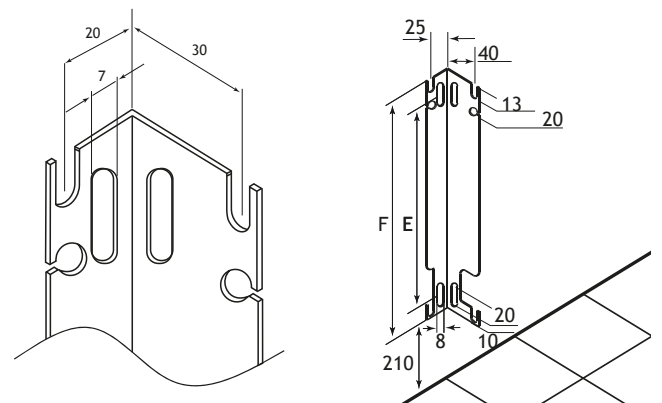

* Radiators have 4 tappings in total.

Wall Brackets

| Radiator Height (mm.) | Bracket Length F (mm.) | Bracket Drilling Centre E (mm.) | Wall Bracket Code for 2 pcs | Wall Bracket Code for 3 pcs | Wall Bracket Quantity | |
|-----------------------|------------------------|---------------------------------|-----------------------------|-----------------------------|------------------------------|-------------------------------|
| | | | | | 2 pieces | 3 pieces |
| 300 | 108 | - | 25.9001 | 25.9005 | Radiator Width 400 to 1600mm | Radiator Width 1800 to 2000mm |
| 400 | 210 | 99 | 25.9002 | 25.9006 | | |
| 500 | 309 | 198 | 25.9003 | 25.9007 | | |
| 600 | 407 | 296 | 25.9004 | 25.9008 | | |