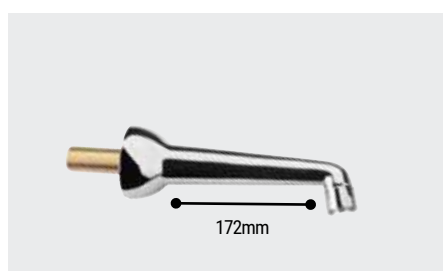

Shower Arm			
Description	Code	£ Ex VAT	£ Inc VAT
Shower Arm	98.0026	59.00	70.80

- Outlet to wall 172mm
- Solid brass construction, chrome finish