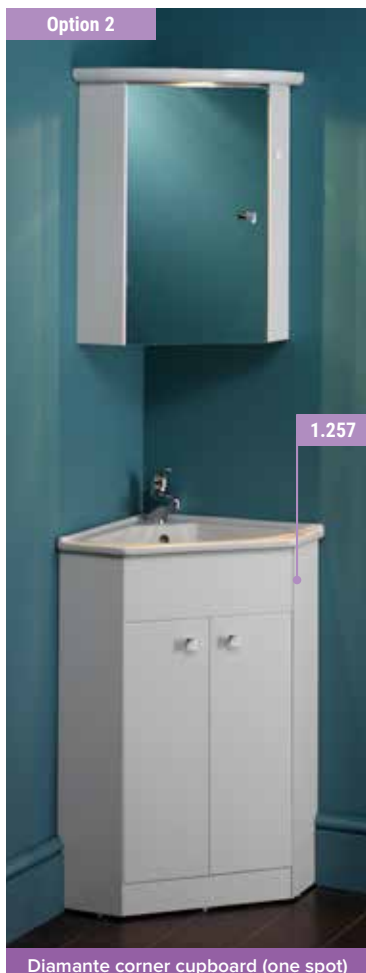

Diamante Corner Unit

Description	Code	£ Ex VAT	£ Inc VAT
Diamante corner unit	1.257	341.00	409.20
Diamante corner ceramic basin 1TH	26.0086	161.00	193.20
Mirror Option 1 (not shown)			
Corner mirror cupboard carcass	1.000	250.00	300.00
Mirror Option 2			
Corner mirror cupboard carcass *	1.000	250.00	300.00
Corner cupboard LED light cornice	1.002	103.00	123.60
Mirror Option 3			
Bonito Corner mirror with LED light	1.088	201.00	241.20

*Can be handed left or right.

For wall mirrors and cabinets see pages 326-351.