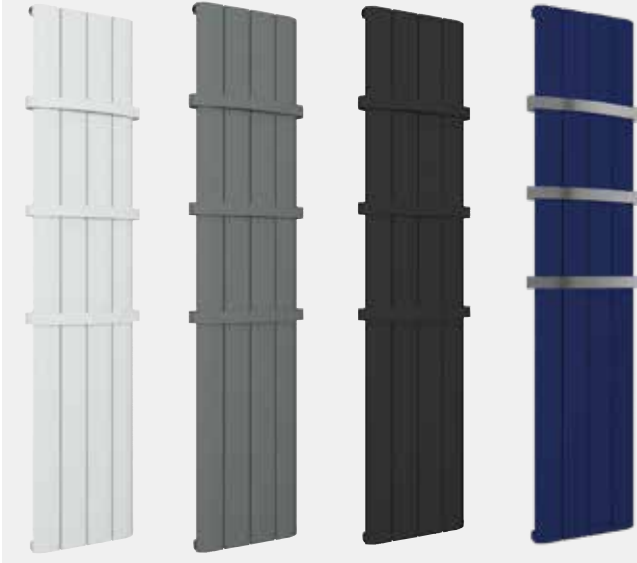

Aluminium Range

WITHINGTON VERTICAL

Matt White

Matt Anthracite

Matt Black

Matt Cobalt Blue

Withington Aluminium Radiators - Matt White

Size H x W	Watts	BTU	Element Output	Element Type	Code	£ Ex VAT	£ Inc VAT
600 x 280mm	305	1041	150W	A, A+, F, G	89.0782	173.00	207.60
1200 x 280mm	559	1908	300W	A, A+, F, G	89.0930	239.00	286.80
1200 x 375mm	742	2532	300W	A, A+, F, G	89.0931	307.00	368.40
1200 x 470mm	922	3146	450W	A, A+, F, G	89.0932	376.00	451.20
1200 x 565mm	1101	3757	600W	A, A+, F, G	89.0933	449.00	538.80
1800 x 280mm	812	2771	450W	A, A+, F, G	89.0137	292.00	350.40
1800 x 375mm	1076	3672	600W	A, A+, F, G	89.0139	378.00	453.60
1800 x 470mm	1338	4566	750W	A, A+, F, G	89.0141	456.00	547.20
1800 x 565mm	1598	5453	1000W	A, A+, F, G	89.0783	566.00	679.20

Withington Aluminium Radiators - Matt Anthracite

Size H x W	Watts	BTU	Element Output	Element Type	Code	£ Ex VAT	£ Inc VAT
600 x 280mm	305	1041	150W	A, A+, F, G	89.0784	173.00	207.60
1200 x 280mm	559	1908	300W	A, A+, F, G	89.0963	239.00	286.80
1200 x 375mm	742	2532	300W	A, A+, F, G	89.0964	307.00	368.40
1200 x 470mm	922	3146	450W	A, A+, F, G	89.0965	376.00	451.20
1200 x 565mm	1101	3757	600W	A, A+, F, G	89.0966	449.00	538.80
1800 x 280mm	812	2771	450W	A, A+, F, G	89.0138	292.00	350.40
1800 x 375mm	1076	3672	600W	A, A+, F, G	89.0140	378.00	453.60
1800 x 470mm	1338	4566	750W	A, A+, F, G	89.0142	456.00	547.20
1800 x 565mm	1598	5453	1000W	A, A+, F, G	89.0785	566.00	679.20

Withington Aluminium Radiators - Matt Black

Size H x W	Watts	BTU	Element Output	Element Type	Code	£ Ex VAT	£ Inc VAT
600 x 280mm	305	1041	150W	A, A+, F, G	89.0786	173.00	207.60
1200 x 280mm	559	1908	300W	A, A+, F, G	89.0984	239.00	286.80
1200 x 375mm	742	2532	300W	A, A+, F, G	89.0985	307.00	368.40
1200 x 470mm	922	3146	450W	A, A+, F, G	89.0986	376.00	451.20
1200 x 565mm	1101	3757	600W	A, A+, F, G	89.0987	449.00	538.80
1800 x 280mm	812	2771	450W	A, A+, F, G	89.0787	292.00	350.40
1800 x 375mm	1076	3672	600W	A, A+, F, G	89.0788	378.00	453.60
1800 x 470mm	1338	4566	750W	A, A+, F, G	89.0789	456.00	547.20
1800 x 565mm	1598	5453	1000W	A, A+, F, G	89.0790	566.00	679.20

Withington Aluminium Radiators - Matt Cobalt Blue

Size H x W	Watts	BTU	Element Output	Element Type	Code	£ Ex VAT	£ Inc VAT
1800 x 280mm	812	2771	450W	A, A+, F, G	89.1608	292.00	350.40
1800 x 375mm	1076	3672	600W	A, A+, F, G	89.1609	378.00	453.60
1800 x 470mm	1338	4566	750W	A, A+, F, G	89.1610	456.00	547.20

Prices include radiator and wall fixing sets, valves and accessories extra.