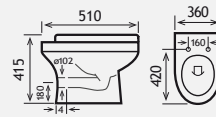

KENLEY

Soft Close Seat

Rimless Tech

Description	Code	£ Ex VAT	£ Inc VAT
Kenley BTW Pan	26.0168	137.00	164.40
Kenley Rimless BTW Pan	26.0169	148.00	177.60
Kenley Soft Close Seat	26.0170	73.00	87.60