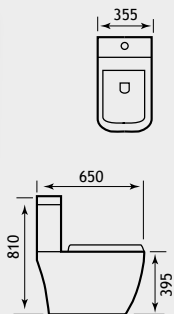

MENTMORE WC

Soft Close Seat