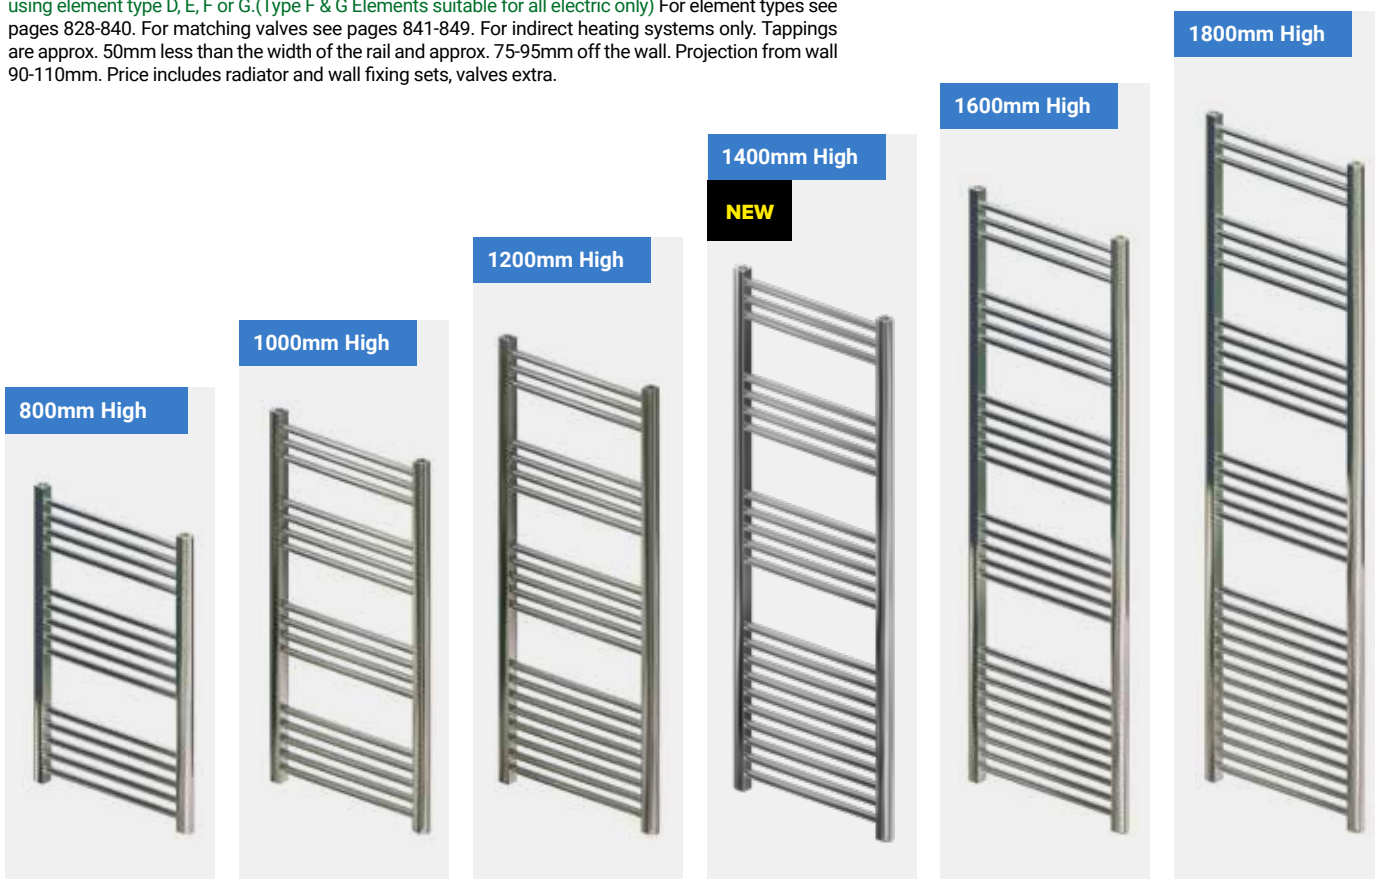

Multirail Range

WENDOVER - CURVED, CHROME

Pictured 41.0035 Chrome

A modern ladder towel rail, with a range of sizes available, from 600 x 400mm to 1800 x 750mm. Available in straight and curved options as well as chrome, gloss white and matt anthracite finishes.