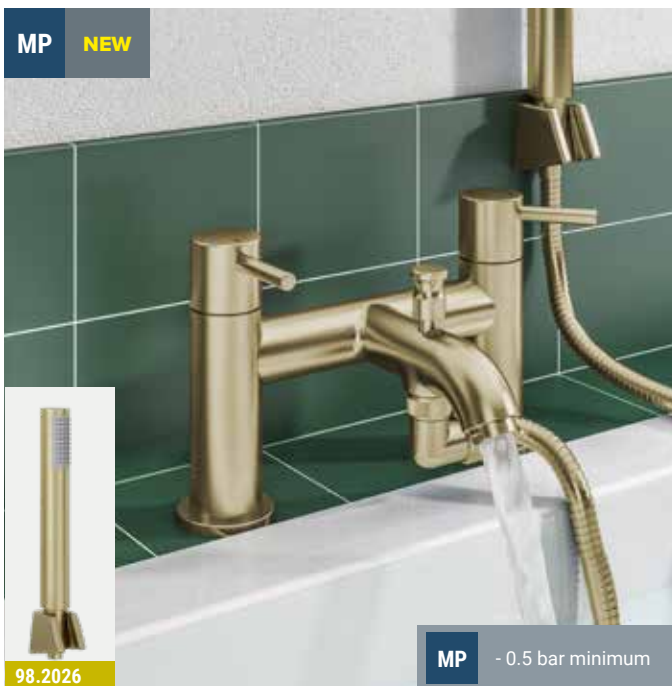

MP

NEW

98.2026

MP

- 0.5 bar minimum

EXTRAS

Choose from two models and three stunning colours of handles to add the perfect final touch to your decor.

All the handles showcased here can be paired with products on the same page.