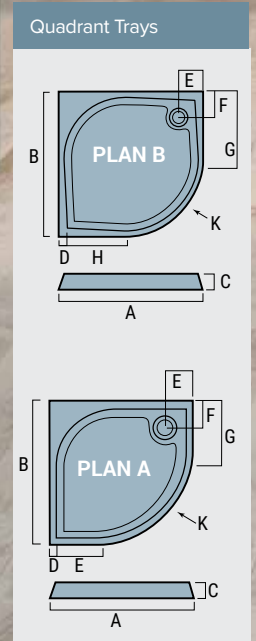

Vanguard Trays

VANGUARD 25 SHOWER TRAYS