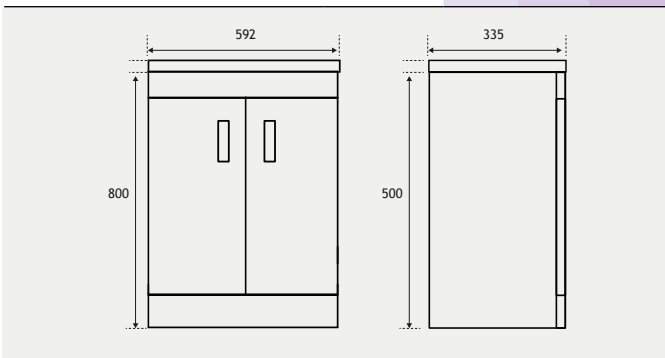

NEW! Cavone II 60cm Door Cabinet

Description	Colour	Code	£ Ex VAT	£ Inc VAT
60cm Door Cabinet	White Gloss	37.1005	348.00	417.60
60cm Door Cabinet	Matt Grey	37.1006	348.00	417.60