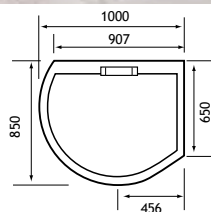

Volente

VOLENTE SPACESAVER QUAD

Tempered Glass - 6mm

1850 mm High

1650 x 912/700mm. LH shown, runners release for easy cleaning.

All diagrams shown are left hand

Note
During the life of this brochure, the design of these trays will change. When ordering, please