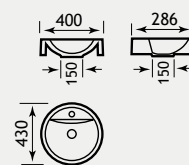

51.029

Renata Basin