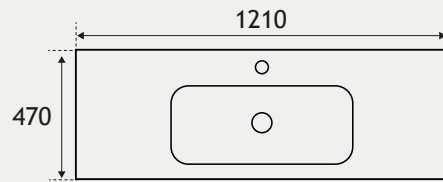

120 CM UNIT BASIN

NEW! Hardwick 120cm Square Single Bowl Basin

Description	Colour	Code	£ Ex VAT	£ Inc VAT
Hardwick Square 120cm Basin	White Quartz	36.2048	299.00	358.80
Hardwick Square 120cm Basin	White Polymarble	36.2047	272.00	326.40
Hardwick Square 120cm Basin	White Ceramic	37.2049	272.00	326.40