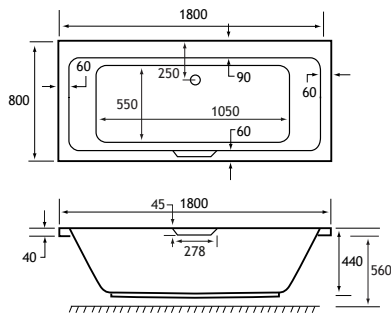

1800 x 800 DE SG Grips Sold Separately

1800 x 800 x 440mm		260 Litres	
DESCRIPTION	CODE	£ EX VAT	£ INC VAT
1800 x 800 DE SG Portland - 5mm	42.0041	434.00	520.80
1800 x 800 DE SG Portland - Beauforté	42.1041	739.00	886.80
PANELS			
1800 x 560 Front Panel	42.5012	127.00	152.40
800x560 End Panel	42.5022	69.00	82.80
1800 x 560 Front Panel - Beauforté	42.6012	203.00	243.60
800 x 560 End Panel - Beauforté	42.6022	124.00	148.80
1800 Adjustable Front Panel - Beauforté	42.6032	288.00	345.60
1810 x 810 L Shape Flat Panel - Beauforté	42.6035	367.00	440.40

- GRIPS
- 440 DEPTH
- HEAD REST
- ULTRA STRONG

Single Grips

DESCRIPTION	CODE	£ EX VAT	£ INC VAT
Chrome Grip (Single)	42.1001	20.00	24.00
Matt White Grip (Single)	42.1002	27.00	32.40
Matt Grey Grip (Single)	42.1003	27.00	32.40
Matt Black Grip (Single)	42.1004	27.00	32.40
NEW! Brushed Brass Grip (Single)	42.1007	34.00	40.80
Matt Anthracite Grip (Single)	42.1006	27.00	32.40

See page 138 - 141 for all Single Grip images & bath accessories. All grips sold separately.