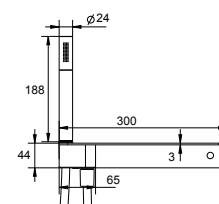

Shower Shelf Inc Shower Kit Matt Smooth Black			
Description	Code	£ Ex VAT	£ Inc VAT
Shower Shelf inc shower kit matt smooth black	78.0048	308.00	369.60

FEATURES

- Stainless steel construction
- Matt smooth black finish
- Built-in outlet elbow
- Includes single function brass shower handset & PVC shower hose
- Requires shower valve
- Concealed rear inlet