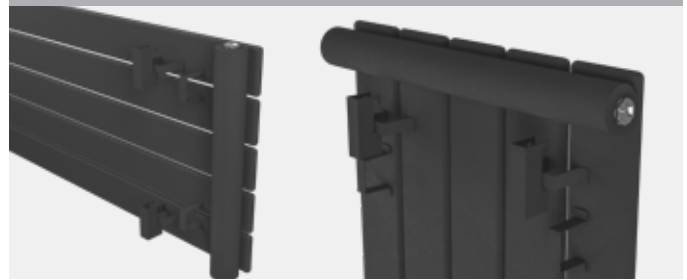

TECHNICAL INFORMATION

All measurements in Height by Width. Heat output based on $\Delta T60^{\circ}\text{C}$. Radiators that are electric only are restricted to the heat output of the elements. Element size can be increased to full capacity of rail if using element type C, E or H. For element types see pages 828-840. For matching valves see pages 841-849. Comes with pre-fitted flow diverter (except 500 & 600mm heights). Flow diverter must remain in place when radiator installed on central heating system (only for vertical installations). For indirect heating systems only. In vertical installation, tappings are the width of the rail and approx. 40mm off the wall. In horizontal installation, tappings are approx. 50mm less than the width of the rail and approx. 40mm off the wall. Price includes radiator and wall fixing sets, valves extra.