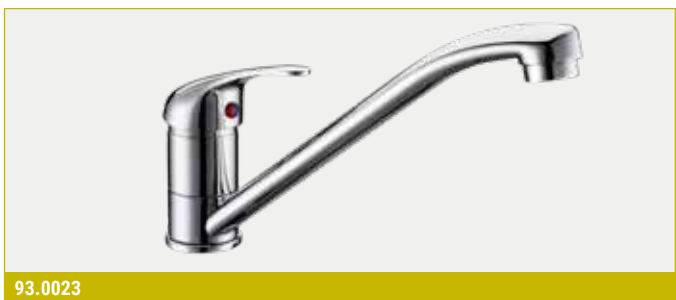

Kenton Range & Kitchen Taps

MP

41.2004

KENTON

Kenton			
Description (Chrome)	Code	£ Ex VAT	£ Inc VAT
Kenton Basin Taps†	41.2003	39.00	46.80
Kenton Bath Taps†	41.2004	41.00	49.20

Ceramic disc technology. †While stocks last.

FEATURES

- WRAS Certificate
- Made from brass - sterilisation and anti-rust

MP - 0.5 bar minimum

MP

41.2003

Kitchen Taps & Wastes			
Description	Code	£ Ex VAT	£ Inc VAT
Mono Sink Mixer	93.0023	42.00	50.40
Mono Sink Mixer with pull out rinser	93.0024	80.00	96.00

†While stocks last.

MP - 0.5 bar minimum

93.0024

93.0023

MP

93.0024

KITCHEN TAPS