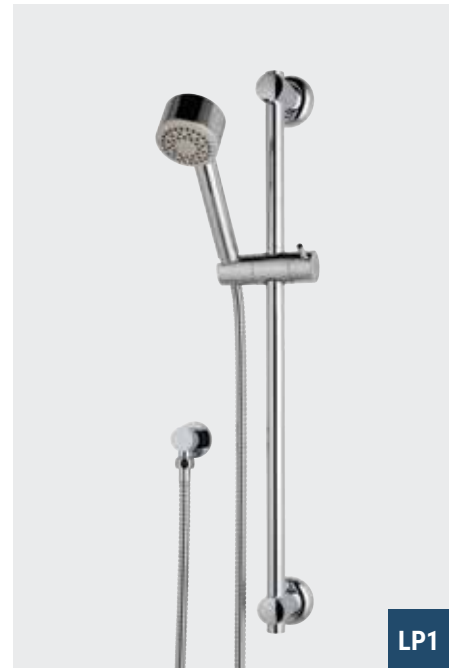

| Code | £ Ex VAT | £ Inc VAT |
|---------|----------|--------------|
| 93.0046 | 62.00 | 74.40 |

Pressure MP (0.5 bar minimum)

- Height 640mm
- Stainless steel rail construction
- Includes 3 function handset & shower hose
- Chrome finish