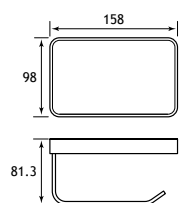

Vercelli

Vercelli Accessories				
Description	Dimensions width x projection	Code	£ Ex VAT	£ Inc VAT
Vercelli Toilet Roll Holder	128 x 83	52.301	33.00	39.60
Vercelli Toilet Roll Holder with Leather shelf	158 x 98	52.302	104.00	124.80
Vercelli Robe Hook	25 x 39	52.303	16.00	19.20
Vercelli Robe Hook Chrome	25 x 32	52.304	15.00	18.00
Vercelli Double Robe hook	83 x 32	52.305	20.00	24.00
Vercelli Tumbler Holder	75 x 95	52.306	37.00	44.40
Vercelli Soap Dish Holder	104 x 110	52.307	37.00	44.40
Vercelli Soap Dispenser	75 x 95	52.308	57.00	68.40
Vercelli Toilet Brush Holder	75 x 95	52.309	53.00	63.60
Vercelli Towel Ring	200 x 83	52.311	41.00	49.20
Vercelli Glass Shelf	600 x 119	52.312	102.00	122.40
Vercelli Towel Rack with bar	600 x 210	52.315	239.00	286.80

Width & projection measurements all in millimetres.

FEATURES

- Modern, minimalist design
- Made of solid brass
- Bright chrome finish
- Meticulously polished to produce mirror-like finish

52.302