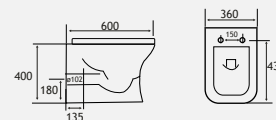

BEDDINGTON BTW PAN

ECO VORTEX TECHNOLOGY

NEW

Soft Close Seat

Eco Vortex Flush