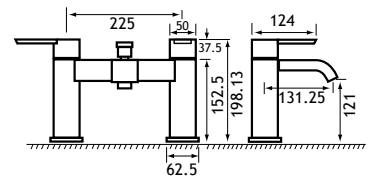

Hooper Range

HOOPER

MP

93.0001

Hooper

Description	Code	£ Ex VAT	£ Inc VAT
Hooper mono basin c/w clicker waste†	56.2045	138.00	165.60
Hooper bath filler†	56.2046	219.00	262.80
Hooper BSM inc kit*†	56.2047	251.00	301.20

*Wall brackets sold separately. Ceramic disc technology. While Stocks Last†

MP

- 0.5 bar minimum

MP

56.2045

56.2045

MP

56.2046

56.2046

MP

56.2047

56.2047