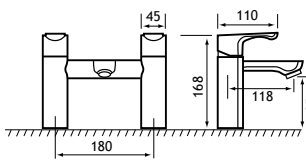

56.2066

56.2066