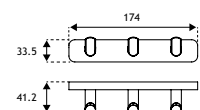

52.411

52.431

52.418

52.438

Asti Range

ASTI ACCESSORIES - CHROME & MATT BLACK

| Asti Accessories | | | | | |
|--------------------------|------------|----------------------------------|--------|----------|-----------|
| Description | Colour | Dimensions width x projection | Code | £ Ex VAT | £ Inc VAT |
| Asti Soap Dispenser | Chrome | 72 x 105 | 52.411 | 49.00 | 58.80 |
| Asti Soap Dispenser | Matt Black | 72 x 105 | 52.431 | 51.00 | 61.20 |
| Asti Toilet Brush Holder | Chrome | 113 x 127 | 52.412 | 41.00 | 49.20 |
| Asti Toilet Brush Holder | Matt Black | 113 x 127 | 52.432 | 44.00 | 52.80 |
| Asti Glass Shelf | Chrome | 600 x 128 | 52.413 | 38.00 | 45.60 |
| Asti Glass Shelf | Matt Black | 600 x 128 | 52.433 | 40.00 | 48.00 |
| Asti Towel Rail | Chrome | 600 x 70 | 52.414 | 50.00 | 60.00 |
| Asti Towel Rail | Matt Black | 600 x 70 | 52.434 | 54.00 | 64.80 |
| Asti Double Towel Rail | Chrome | 600 x 120 | 52.415 | 79.00 | 94.80 |
| Asti Double Towel Rail | Matt Black | 600 x 120 | 52.435 | 83.00 | 99.60 |
| Asti Double Split Rail | Chrome | 407 x 47 | 52.416 | 49.00 | 58.80 |
| Asti Double Split Rail | Matt Black | 407 x 47 | 52.436 | 51.00 | 61.20 |
| Asti Towel shelf | Chrome | 572 x 220 | 52.417 | 197.00 | 236.40 |
| Asti Towel shelf | Matt Black | 572 x 220 | 52.437 | 208.00 | 249.60 |
| Asti Triple robe Hook | Chrome | 174 x 42 | 52.418 | 38.00 | 45.60 |
| Asti Triple robe Hook | Matt Black | 174 x 42 | 52.438 | 40.00 | 48.00 |