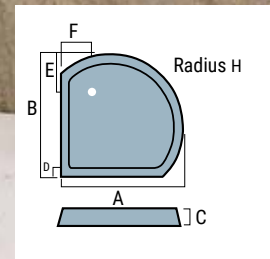

Volente

VOLENTE SINGLE DOOR QUAD

Tempered Glass - 6mm

1850 mm High

Door is reversible.
Enclosure requires special tray, see below.

DOORS

Volente Single Door Quad

Size	Adjustment	Door Opening	Code	£ Ex VAT	£ Inc VAT
800mm door	767-782mm	450mm	58.007*	356.00	427.20
900mm door	862-882mm	550mm	58.008*	356.00	427.20
1000mm door	962-982mm	600mm	58.009*	531.00	637.20

*Requires special tray - see below for matching trays and Legs & Panels.

TRAYS TO MATCH

Bow Fronted Trays to match Volente Single Door Quad

Size	Waste Size	A	B	C	D	E	F	H	Code	£ Ex VAT	£ Inc VAT
800 x 800*	90	800	800	40	65	190	190	598	158.618	263.00	315.60
900 x 900*	90	900	900	40	65	190	190	673	158.619	267.00	320.40
1000 x 1000*	90	1000	1000	40	65	190	190	748	158.620	289.00	346.80

*Price does not include shower waste

EXTRAS

Description	Code	£ Ex VAT	£ Inc VAT
Volente legs & panel for 158.618 tray	158.621	119.00	142.80
Volente legs & panel for 158.619 tray	158.622	121.00	145.20
Volente legs & panel for 158.620 tray	158.623	126.00	151.20
90mm Shower Waste Chrome	12.040	26.00	31.20

Runners release for ease of cleaning

Luxurious, easy to clean, contemporary framed enclosure in 6mm tempered safety glass, height 1850mm.

FEATURES

1. 10 Year manufacturer's guarantee*
   - Easy clean glass
   - Concealed fittings
   - Trays available to match
   - Power shower approved
   - 6mm Tempered safety glass
   - Polished Chrome
2. *With conditions