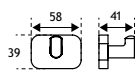

52.406

52.426