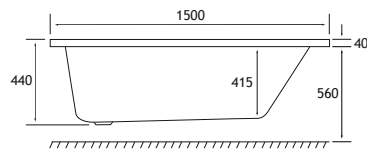

*Panel requires cutting down.

SHOWER

440 DEPTH

HEAD REST

ULTRA STRONG

1500 x 700 SE TG Grips Sold Separately Page 97

1500 x 700 x 440mm

191 Litres