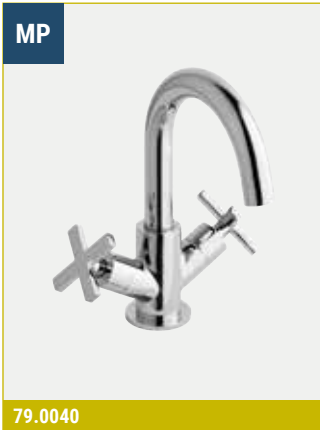

Prado Star				
Description	Colour	Code	£ Ex VAT	£ Inc VAT
Prado Star Basin Mono Swivel Spout (inc Waste)	Chrome	79.0040	125.00	150.00
Prado Star Bath Filler	Chrome	79.0042	182.00	218.40
Prado Star BSM (inc Kit)**	Chrome	79.0043	227.00	272.40
Prado Star 4 Hole Deck BSM	Chrome	79.0044	230.00	276.00
Prado Star 3 Hole Deck Basin Mixer	Chrome	79.0045	173.00	207.60
Prado Star 3 Hole Bath Filler	Chrome	79.0046	173.00	207.60
Prado Star 3 Hole Wall Mounted Basin Mixer	Chrome	79.0047	118.00	141.60
Prado Star 3 Hole Wall Mounted Bath Filler	Chrome	79.0048	120.00	144.00
Prado Star Side Valves*	Chrome	79.0049	113.00	135.60

*Can be wall mounted or deck mounted. Ceramic disc technology.
**Wall brackets and slide rail kit sold separately.

Required minimum operating pressure key

MP - 0.5 bar minimum

For Overflow Fillers
see page 907

79.0044

MP

MP