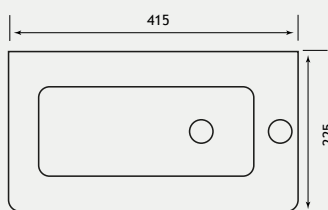

40 CM UNIT BASINS

Cavone 40cm Cloakroom Basins

Description	Colour	Code	£ Ex VAT	£ Inc VAT
40cm Cloakroom Cavone Basin	White	36.0073	95.00	114.00