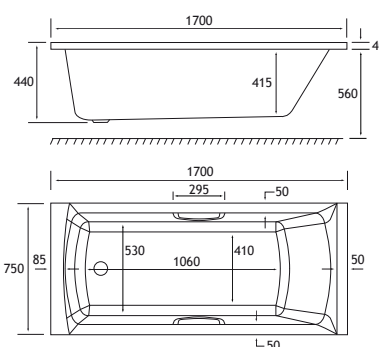

1700 x 750 SE TG Grips Sold Separately

1700 x 750 x 440mm **268 Litres**

DESCRIPTION	CODE	£ EX VAT	£ INC VAT
1700 x 750 TG Rockall - 5mm	42.0124	359.00	430.80
1700 x 750 TG Rockall - Beauforté	42.1124	630.00	756.00

PANELS			
1700 x 560 Front Panel	42.5013	114.00	136.80
750x560 End Panel	42.5023	69.00	82.80
1700 x 560 Front Panel - Beauforté	42.6013	192.00	230.40
750 x 560 End Panel - Beauforté	42.6023	114.00	136.80
1700 Adjustable Front Panel - Beauforté	42.6033	277.00	332.40
1810 x 810 L Shape Flat Panel - Beauforté	42.6035	367.00	440.40

SHOWER

440 DEPTH

HEAD REST

ULTRA STRONG