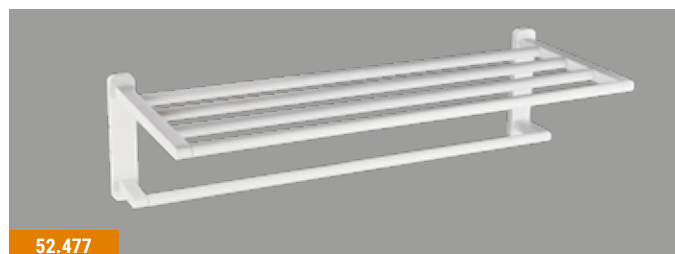

52.476

52.477

52.472

52.475

52.476