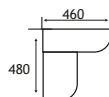

Osterley Range

OSTERLEY

NEW

Eco Vortex
Flush
Video Demo

NEW

Soft Close Seat

Eco Vortex Flush

The Osterley range features soft curves and clean vertical sides, perfect for any modern day bathroom. The range includes a comfort height and back to wall pan.

FEATURES

- Eco Vertex Technology
- Soft close seat lifts off for easy cleaning

OSTERLEY PEDESTAL BASINS

NEW

Description	Code	£ Ex VAT	£ Inc VAT
Osterley 450mm Basin 1TH	26.0275	68.00	81.60
Osterley 500mm Basin 1TH	26.0274	87.00	104.40
Osterley 550mm Basin 1TH	26.0273	91.00	109.20
Osterley Semi Pedestal	26.0277	53.00	63.60
Osterley Full Pedestal	26.0276	53.00	63.60

26.0275

26.0274

26.0273

26.0273/26.0276