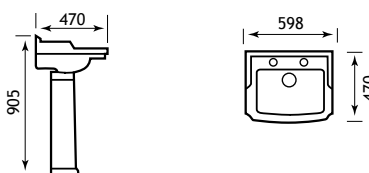

24.0005

24.0003/4