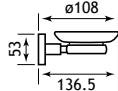

Rimini

Rimini Solid Brass				
Description	Dimensions width x projection	Code	£ Ex VAT	£ Inc VAT
Robe Hook	52 x 55	52.101	21.00	25.20
Tumbler Holder	67 x 118	52.102	28.00	33.60
Glass Soap Dispenser	72 x 130	52.104	47.00	56.40
Toilet Roll Holder	141 x 51	52.106	24.00	28.80
Spindle Toilet Roll Holder	207 x 72	52.107	40.00	48.00
Glass Brush Holder	115 x 155	52.112	40.00	48.00
Metal Brush Holder**	93 x 107	52.113	96.00	115.20
Soap Dish	110 x 141	52.103	28.00	33.60
Metal Soap Dispenser	52 x 100	52.105	63.00	75.60
Double Split Towel Rail*	52 x 420	52.111	39.00	46.80
Double Towel Rail	643 x 129	52.110	93.00	111.60
Single Towel Rail	640 x 71	52.109	52.00	62.40
Glass Shelf with Barrier	600 x 125	52.108	47.00	56.40
Metal Towel Ring	165 x 162 x 50	52.114	39.00	46.80
Wiper	258 x 55	52.115	52.00	62.40
Covered Toilet Roll Holder	142 x 50	52.116	47.00	56.40

*Each rail moves independently. **Can be floor standing or wall hanging. If wall hanging projection increases to 106mm. Width measurements are to the outside face of each unit i.e. to the end of the brackets where applicable.

FEATURES

- Made of solid brass
- Meticulously polished to produce mirror-like finish
- Bright chrome finish

Can be freestanding or wall mounted

52.103