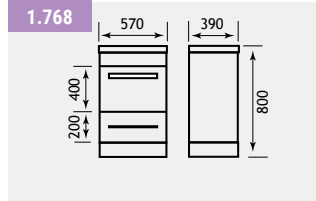

Oslo 58 Internal Drawer Unit

Description	Code	£ Ex VAT	£ Inc VAT
Oslo 58 Unit with Internal Drawer	1.768	632.00	758.40