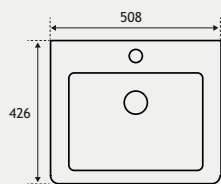

50 CM UNIT BASIN