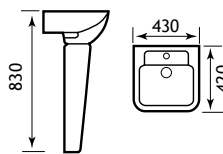

Description	Code	£ Ex VAT	£ Inc VAT
Andelle 430mm 1TH Basin	24.0010	63.00	75.60
Andelle Pedestal	24.0009	33.00	39.60

24.0010 24.0009