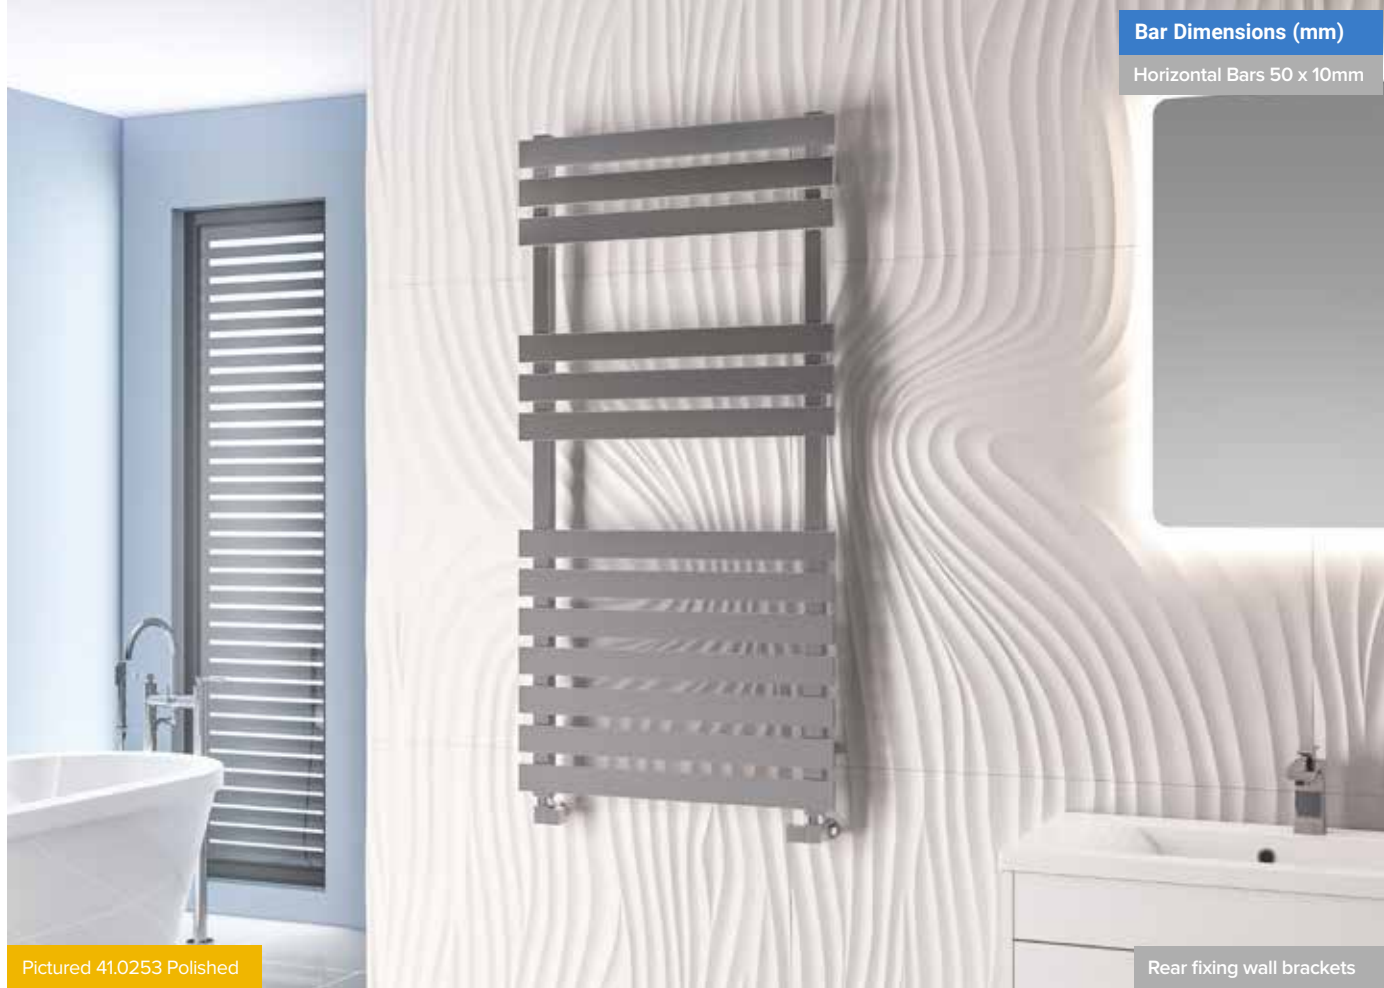

Stainless Steel Range

BIAVA FLAT

Pictured 41.0253 Polished

Whilst retaining the features of a ladder rail, this flat panelled radiator produces a stylish and contemporary look. The larger surface area of the flat panels allow for a higher heat output with no compromise on design.

Biava Flat - Stainless Steel Polished							
Size H x W	Watts	BTU	Element Output	Element Type	Code	£ Ex VAT	£ Inc VAT
1190 x 500mm	621	2119	300W	A, A+, D, E	41.0252	693.00	831.60
1190 x 600mm	712	2429	300W	A, A+, D, E	41.0253	755.00	906.00

FEATURES

1. Grade 304 Stainless Steel material
   - Mirror polished surface (Chrome effect)
   - Can be single, dual fuel or all electric
   - Tested to BS EN 442 standards
   - Rear fixing wall brackets
   - Tappings only at the bottom
   - Hidden air vent at the back
   - Flush finished tops
   - 5 Year Manufacturer's Warranty*
2. With conditions

TECHNICAL INFORMATION

All measurements in Height by Width. Heat output based on $\Delta T60^{\circ}\text{C}$. Radiators that are electric only are restricted to the heat output of the elements. Element size can be increased to full capacity of rail if using element type D or E. For element types see pages 828-840. For matching valves see pages 841-849. For direct & indirect heating systems. Tappings are approx. 80mm less than the width of the rail and approx. 65mm off the wall. Prices include radiator and wall fixings sets, valves extra. Maximum working pressure: 4 bars.