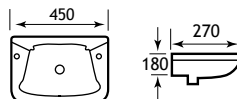

Cheverney Cloakroom Basins - 450 x 275			
Description	Code	£ Ex VAT	£ Inc VAT
450 x 275 cloakroom basin 1TH RH	75.0009	61.00	73.20
450 x 275 cloakroom basin 2TH	75.0019	61.00	73.20