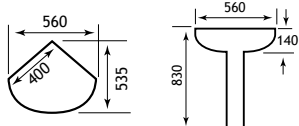

Cheverney Corner Basins Type 55			
Description	Code	£ Ex VAT	£ Inc VAT
Type 55 Corner Basin 2TH	27.0941	44.00	52.80
Loire Pedestal	75.0004	41.00	49.20

Cheverney Basins Type 55 (450)

Description	Code	£ Ex VAT	£ Inc VAT
Loire 450 Basin 1TH	75.0005	59.00	70.80
Loire 450 Basin 2TH	75.0015	59.00	70.80
Loire Pedestal	75.0004	41.00	49.20