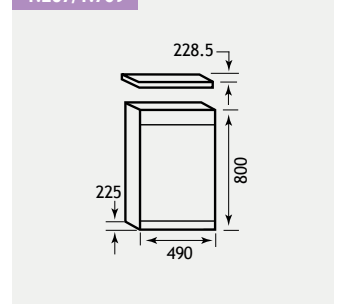

1.287/1.759