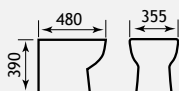

ARKITECT

Soft Close Seat

Description	Code	£ Ex VAT	£ Inc VAT
Arkitekt BTW WC pan	10.017	173.00	207.60
Loire/Arkitekt deluxe seat	50.001	50.00	60.00
Loire soft close seat	50.002	132.00	158.40
Flexible Connector for BTW Pans	2.009	40.00	48.00

**Pan connector 2.009 is recommended for use with our BTW pan.

FARRINGTON

Soft Close Seat

Rimless Tech