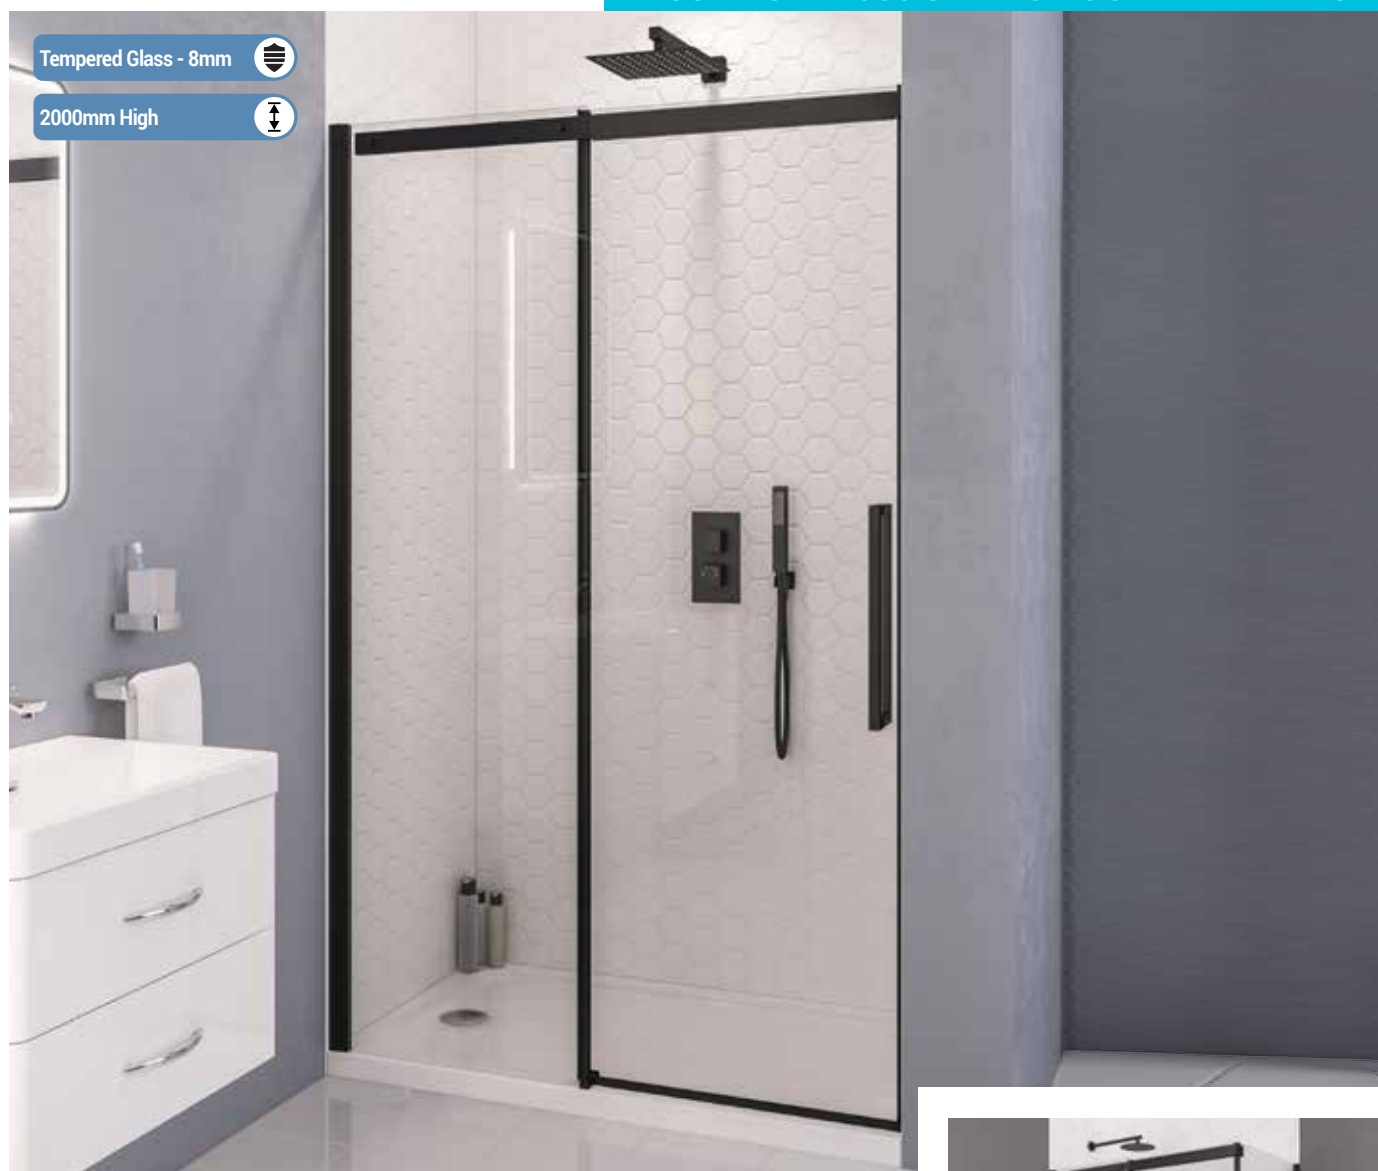

Corniche 2000

CORNICHE 2000 SLIDING DOOR - MATT BLACK

Tempered Glass - 8mm

2000mm High

DOORS

Corniche 2000 Sliding Door - Matt Black

Size	Adjustment	Door Opening	Code	£ Ex VAT	£ Inc VAT
1000mm door	965mm-980mm	388mm	49.6013	516.00	619.20
1100mm door	1065mm-1080mm	438mm	49.6014	542.00	650.40
1200mm door	1165mm-1180mm	488mm	49.6015	567.00	680.40
1400mm door	1365mm-1380mm	588mm	49.6016	616.00	739.20
1600mm door	1565mm-1580mm	688mm	49.6017	658.00	789.60
1700mm door	1665mm-1680mm	738mm	49.6018	677.00	812.40

Adjustment varies when fitted with a side panel.

EXTRAS

Corniche 2000 Side Panel - Matt Black

Size	Adjustment	Code	£ Ex VAT	£ Inc VAT
700mm side panel	665mm-680mm*	49.6019	273.00	327.60
760mm side panel	725mm-740mm*	49.6021	286.00	343.20
800mm side panel	765mm-780mm*	49.6022	297.00	356.40
900mm side panel	865mm-880mm*	49.6023	311.00	373.20
1000mm side panel	965mm-980mm*	49.6024	330.00	396.00

*Adjustment shown is when fitted with door.

Extension Profile - Matt Black

Size	Code	£ Ex VAT	£ Inc VAT
8mm Extension Profile Matt Black	49.6041	29.00	34.80