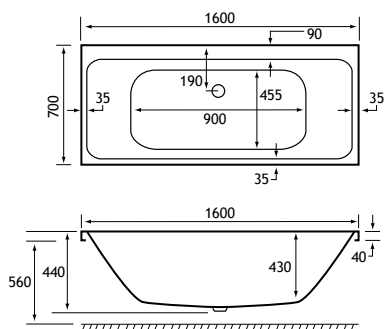

DOUBLE ENDED Malin

1600 x 700 DE

1600 x 700 x 440mm

210 Litres

DESCRIPTION	CODE	£ EX VAT	£ INC VAT
1600 x 700 Malin - 5mm	42.0075	322.00	386.40
1600 x 700 Malin - Beauforté	42.1075	577.00	692.40
PANELS			
1600 x 560 Front Panel	42.5016	114.00	136.80
700 x 560 End Panel	42.5024	69.00	82.80
1600 x 560 Front Panel - Beauforté	42.6016	192.00	230.40
700 x 560 End Panel - Beauforté	42.6024	114.00	136.80
1810 x 810 L Shape Flat Panel - Beauforté	42.6035	367.00	440.40

HEAD REST

440 DEPTH

ULTRA STRONG