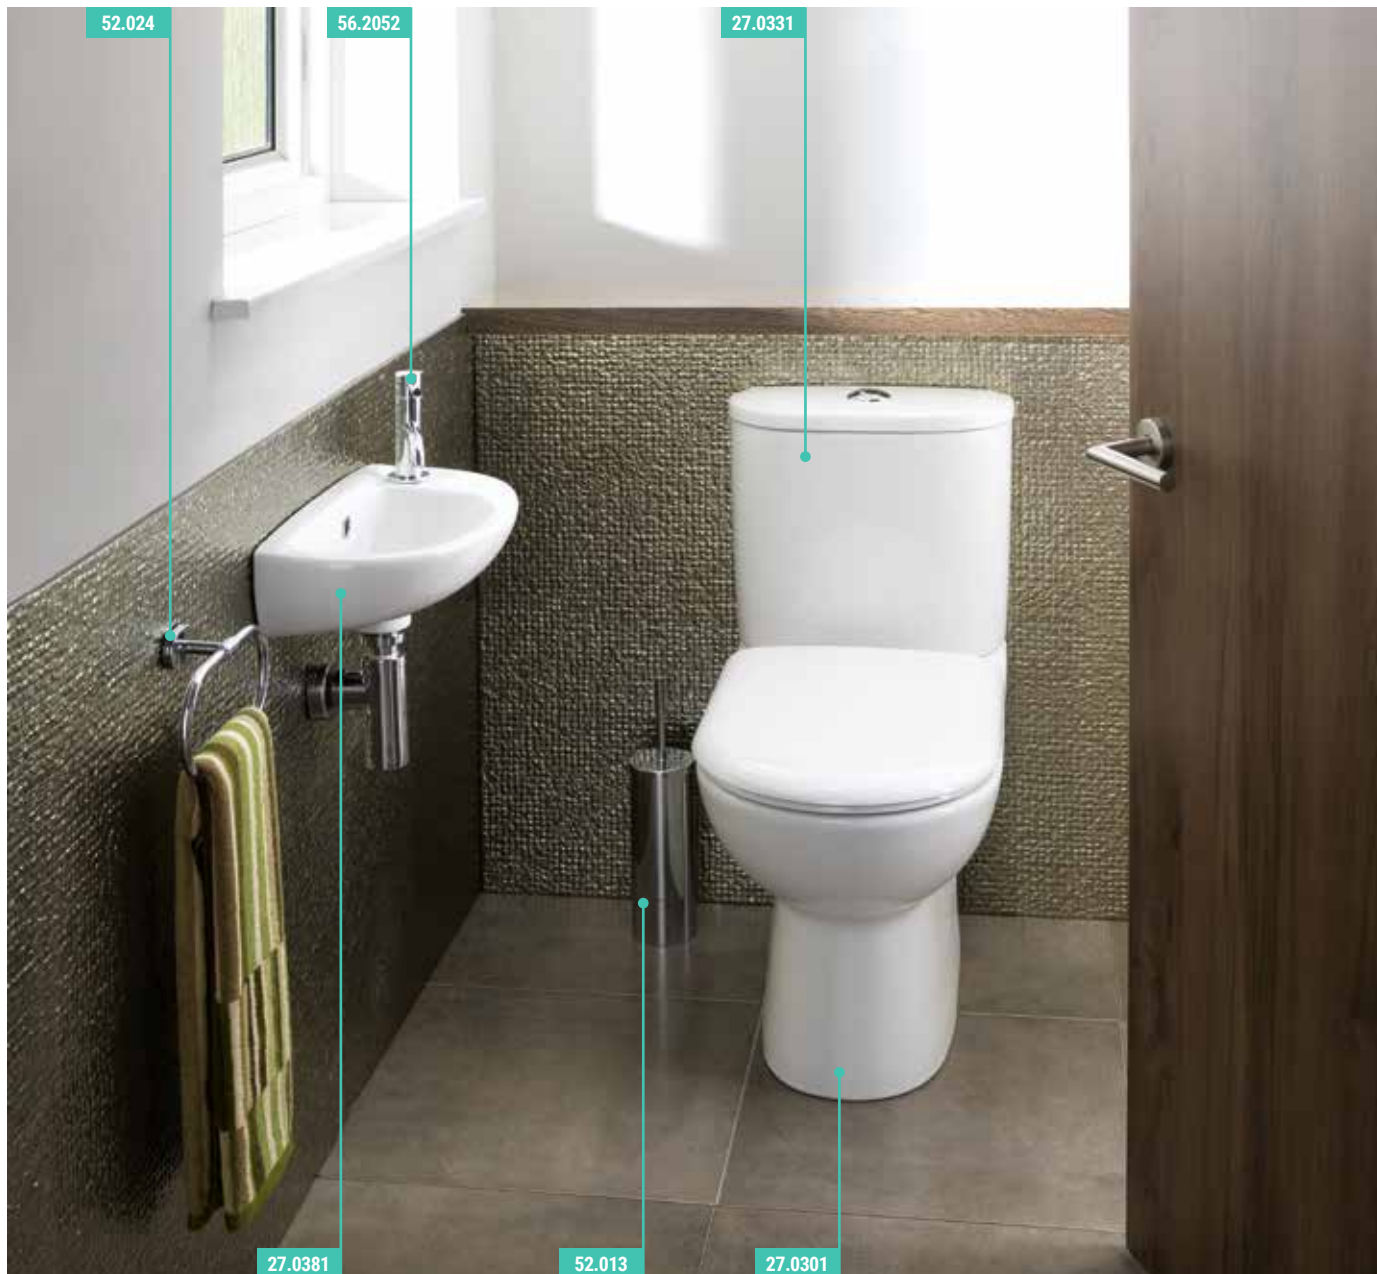

Kompact Range