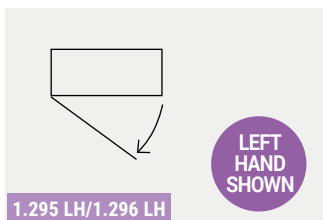

Bonito Slab Tall Cupboard			
Description	Code	£ Ex VAT	£ Inc VAT
Bonito 30cm tall cupboard, 2 door with drawer LH*	1.296	444.00	532.80
Bonito 30cm tall cupboard, 2 door with drawer RH*	1.297	444.00	532.80
Bonito 30cm tall cupboard, 2 door LH*	1.295	404.00	484.80
Bonito 30cm tall cupboard, 2 door RH*	1.299	404.00	484.80

*Plinth must be ordered separately