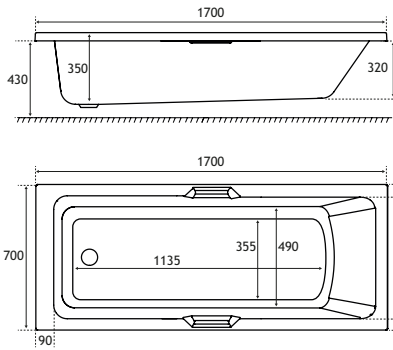

LOW LEVEL - TWIN GRIP, SINGLE ENDED Portland

1700 x 700 LL TG Grips Sold Separately

1700 x 700 x 350mm		170 Litres	
DESCRIPTION	CODE	£ EX VAT	£ INC VAT
1700 x 700 LL TG Portland - 5mm	42.0191	312.00	374.40
1700 x 700 LL TG Portland - Beauforté	42.1191	559.00	670.80
PANELS			
1700 x 430 Front Panel	42.5051	117.00	140.40
700 x 430 End Panel	42.5052	71.00	85.20
1700 x 430 Front Panel - Beauforté	42.6051	198.00	237.60
700 x 430 End Panel - Beauforté	42.6052	117.00	140.40

SHOWER

GRIPS

350 DEPTH

HEAD REST

ULTRA STRONG