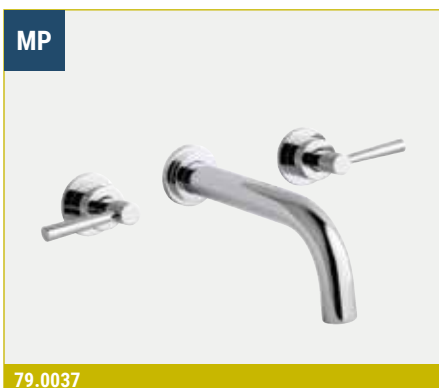

79.0032

79.0033

79.0038

MP

79.0037