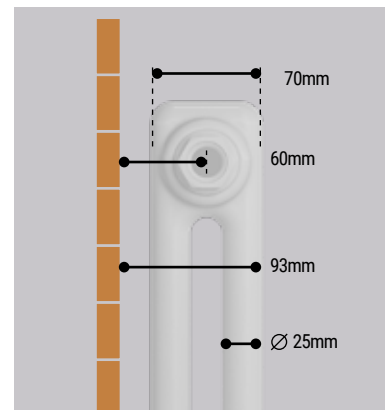

Pictured 41.0339 Gloss White with 8.560 Type H Wi-Fi element, 54.0007 TRV, 8.901 T piece and 41.3003 elbow