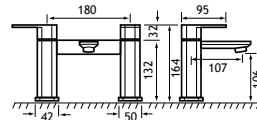

Prado 650

PRADO 650

Prado 650

Description	Code	£ Ex VAT	£ Inc VAT
Prado 650 mono basin c/w click waste (WRAS)	56.2005	132.00	158.40
Prado 650 mono bidet c/w click waste	56.2006	132.00	158.40
Prado 650 high rise mono basin (WRAS)	56.2007	169.00	202.80
Prado 650 bath filler	56.2008	227.00	272.40
Prado 650 BSM inc kit*	56.2009	240.00	288.00
Minimalist square /Type 10 Shower Handset	98.0016	15.00	18.00

*Wall brackets sold separately. Ceramic disc technology.

Pressure (bar)	Flow (litres/min)	
	Bath Filler (56.2008)	BSM (56.2009)
0.1	4.8	4.6
0.5	10.1	9
1	15.6	14
2	22.5	20.4
3	28	25.4

Note: Pressure based on an open ended valve outlet without downstream resistance. Applies to bath filler only.

Required minimum operating pressure key

MP - 0.5 bar minimum

56.2008