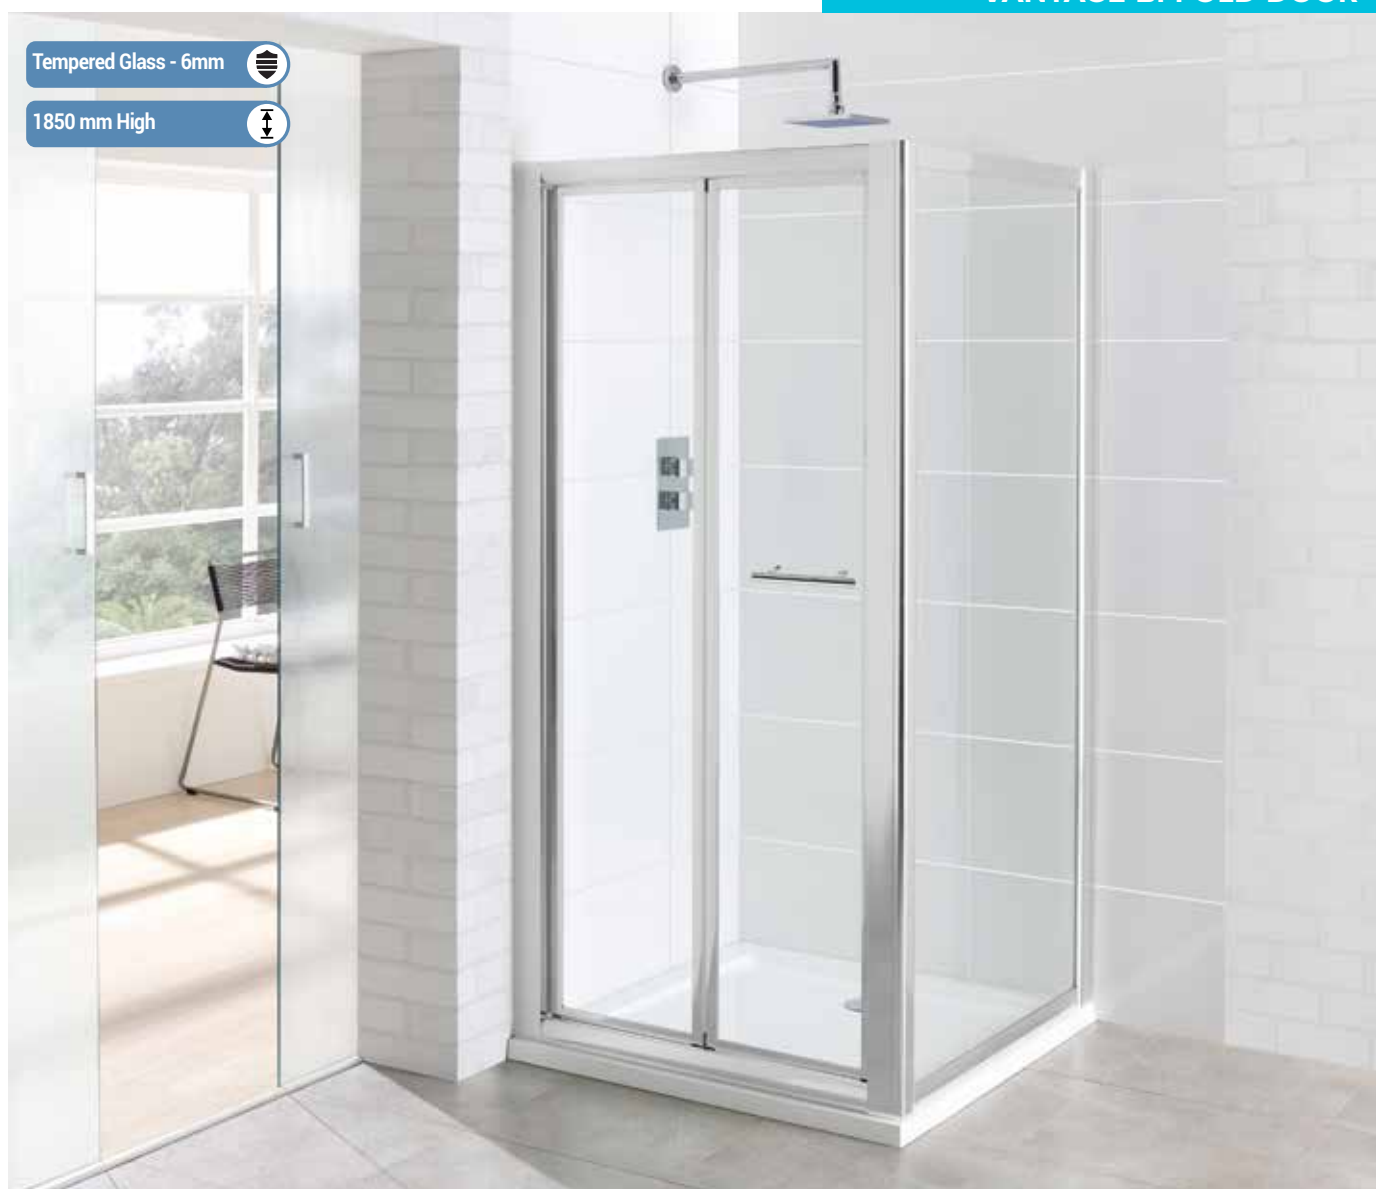

VANTAGE BI-FOLD DOOR

DOORS

Vantage Bi-Fold Door

Size	Adjustment	Door Opening	Code	£ Ex VAT	£ Inc VAT
700mm door	670mm-700mm	395mm	69.0111	523.00	627.60
760mm door	730mm-760mm	455mm	69.0112	525.00	630.00
800mm door	770mm-800mm	495mm	69.0113	531.00	637.20
900mm door	870mm-900mm	595mm	69.0114	537.00	644.40
1000mm door	970mm-1000mm	695mm	69.0115	698.00	837.60

Adjustment varies when fitted with a side panel

EXTRAS

Vantage Side Panel

Size	Adjustment	Code	£ Ex VAT	£ Inc VAT
700mm Side panel	685mm-700mm	69.0092	304.00	364.80
760mm Side panel	745mm-760mm	69.0093	311.00	373.20
800mm Side panel	785mm-800mm	69.0094	318.00	381.60
900mm Side panel	885mm-900mm	69.0095	326.00	391.20
1000mm Side panel	985mm-1000mm	69.0100	332.00	398.40

Side Panel with Towel Rail

Size	Adjustment	Code	£ Ex VAT	£ Inc VAT
700mm Side panel with rail	685mm-700mm	69.0096	369.00	442.80
760mm Side panel with rail	745mm-760mm	69.0097	370.00	444.00
800mm Side panel with rail	785mm-800mm	69.0098	372.00	446.40
900mm Side panel with rail	885mm-900mm	69.0099	380.00	456.00