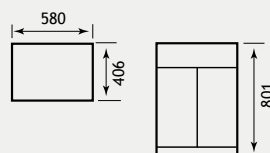

Oslo Combi Range

The Oslo Corner Combi collection is a clean, space efficient range that maximises storage. Choose from a selection of longer or shorter length set-ups to suit your taste and bathroom size.

Oslo Corner Combi

Description	Code	£ Ex VAT	£ Inc VAT
Oslo Combi 580 door base unit	1.300	313.00	375.60
Oslo 580 Combi basin top*	51.047	182.00	218.40

*Due to depth of the waste area, the trap for external overflow kit & a flip top basin waste (unslotted) are recommended for installation.

Oslo Cabinets

Description	Code	£ Ex VAT	£ Inc VAT
Oslo Corner base unit LH	1.284	427.00	512.40
Oslo Corner base unit RH	1.285	427.00	512.40
Oslo 30cm base cupboard, 1 door	1.293	169.00	202.80
Oslo curved end unit LH	1.306	285.00	342.00
Oslo curved end unit RH	1.307	285.00	342.00

Oslo WC Unit

Description	Code	£ Ex VAT	£ Inc VAT
Oslo WC unit only	1.287	326.00	391.20
Oslo WC unit plinth	1.288	18.00	21.60
Plain infill panel 30 x 81cm	1.042	88.00	105.60

For hidden cisterns see pages 194-195.

Plain Tops

Description	Code	£ Ex VAT	£ Inc VAT
Oslo Curved Long top Plain LH	51.043	154.00	184.80
Oslo Curved Long top Plain RH	51.044	154.00	184.80
Oslo Curved Single top Plain LH	51.045	110.00	132.00
Oslo Curved Single top Plain RH	51.046	110.00	132.00
Oslo Slab top 794	51.048	267.00	320.40
Oslo single quad top	51.051	92.00	110.40

Extras

Description	Code	£ Ex VAT	£ Inc VAT
Trap for external overflow kit	7.0015	24.00	28.80
Flip Top Basin Waste - Unslotted	25.0005	19.00	22.80

FEATURES

- Soft close system on doors and drawers

FEATURES - CAST MARBLE TOPS

- Made of 75% natural marble stone
- Repairable if chipped
- Seamless surface, easy to maintain

51.047

1.300

VARIANT - C