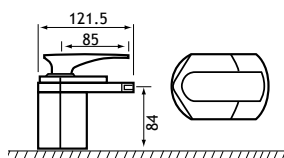

Falmouth Range

FALMOUTH

Falmouth			
Description	Code	£ Ex VAT	£ Inc VAT
Falmouth Basin Mono (inc waste)	93.0001	151.00	181.20
Falmouth wall mounted Bath Filler	93.0002	218.00	261.60
Falmouth wall mounted BSM inc kit	93.0003	244.00	292.80

Pressure (bar)	Flow (litres/min)	
	Bath Filler (93.0002)	BSM (93.0003)
1	7.8	7.9
2	11	11.3
3	13.2	13.8

Note: Pressure based on an open ended valve outlet without downstream resistance.

HP1 - 1 bar minimum

93.0001