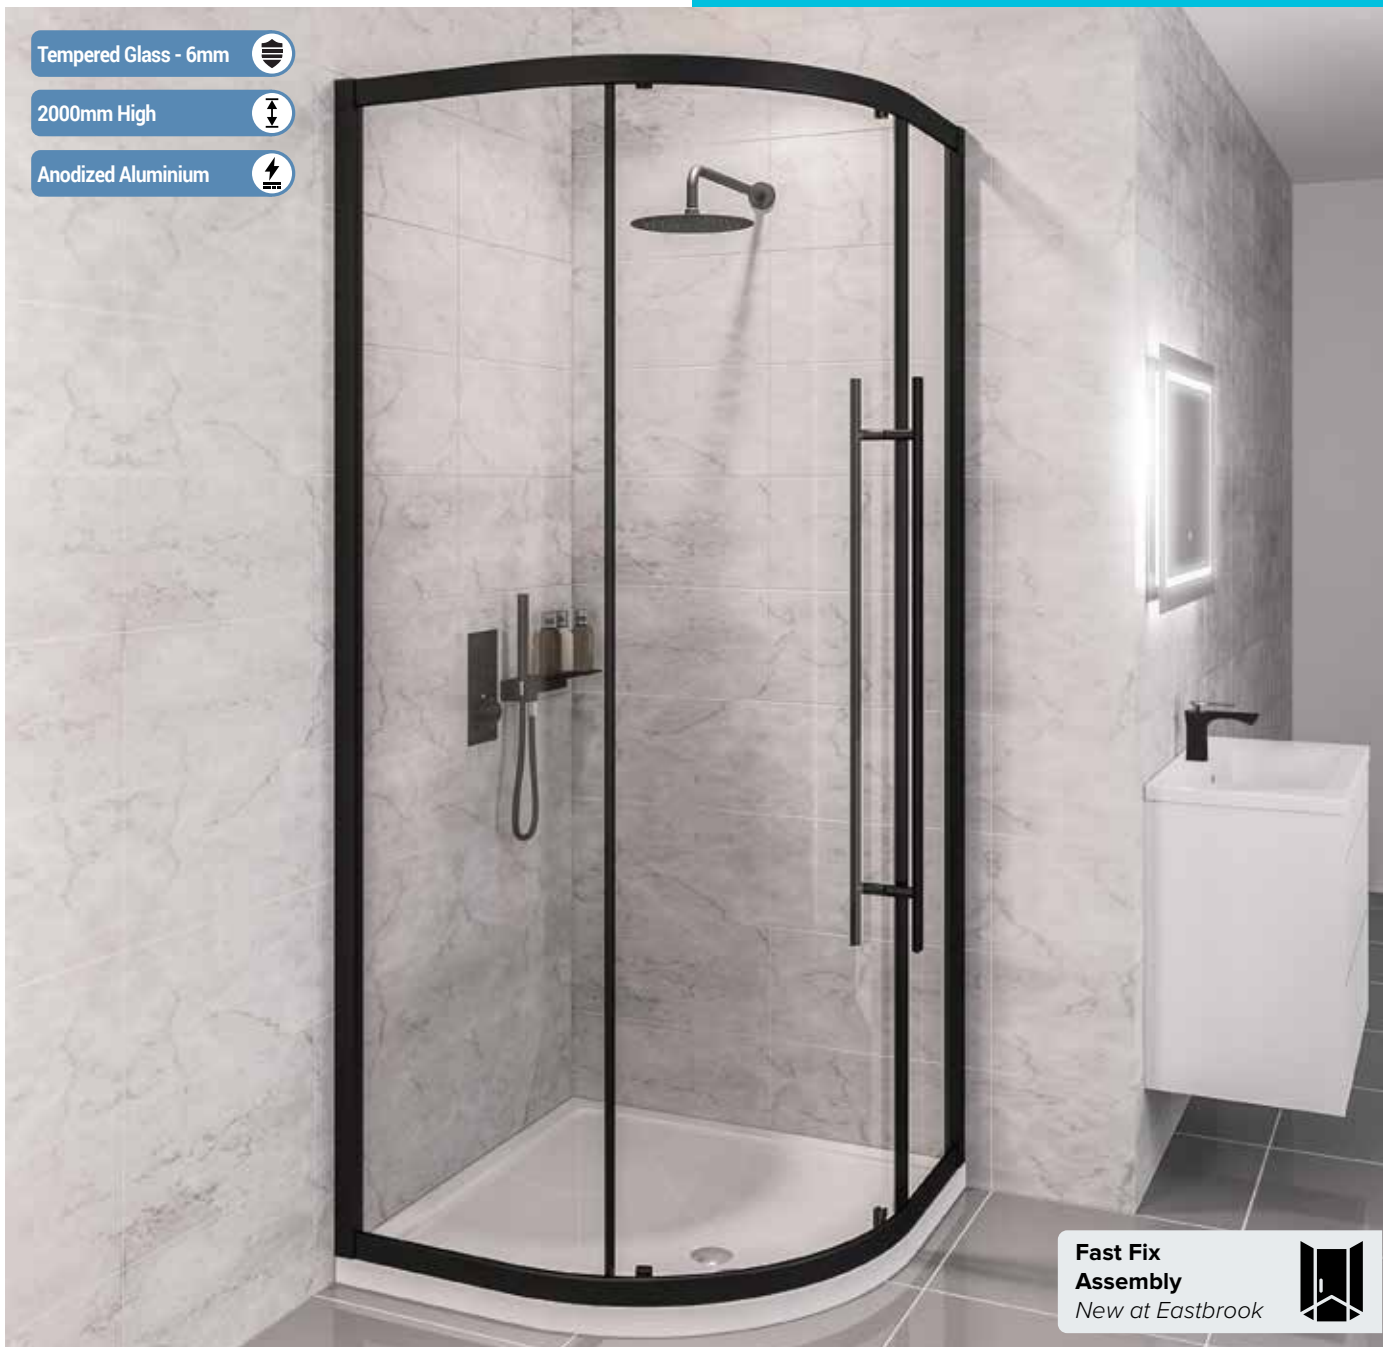

Vantage 2000

VANTAGE 2000 QUADRANT - MATT BLACK

Tempered Glass - 6mm

2000mm High

Anodized Aluminium

Fast Fix Assembly
New at Eastbrook

Vantage 2000 quadrant, 6mm tempered safety glass, 2000mm high

FEATURES

1. 10 Year manufacturer's guarantee*
   - Easy clean glass
   - Suitable for power showers
   - Trays available to match
   - 6mm Tempered safety glass
   - Anodized Matt Black finish
   - Fully concealed fixings
2. *With conditions