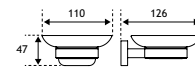

52.449

52.469