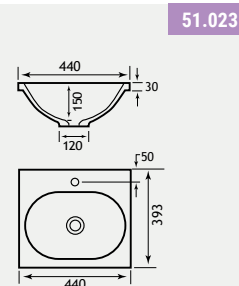

Oslo 44 - Internal Drawer / Push Drawer

OSLO 44 WALL HUNG PUSH DRAWER UNIT

Oslo Unit featuring a double push drawer mechanism for a sleek and contemporary look.

FEATURES - UNIT

- Soft close system on drawers
- Two drawers in total

Oslo 44 Wall Hung Push Drawer Unit

Description	Code	£ Ex VAT	£ Inc VAT
Oslo 44 Wall Hung Push Drawer Unit	1.809	420.00	504.00

Complete the LOOK

HELSTON BASIN MONO

Description	Code	£ Ex VAT	£ Inc VAT
Helston Basin Mono (inc waste) Chrome	93.0010	115.00	138.00

For additional Helston colour options, see page 858.

OSLO WC UNIT

Description	Code	£ Ex VAT	£ Inc VAT
Oslo WC unit only	1.287	326.00	391.20
Oslo WC unit lid	1.075	63.00	75.60
Oslo WC unit plinth	1.288	18.00	21.60

OSLO 44 COMPATIBLE BASINS

Oslo base units create a stunning impression with their simplistic yet sophisticated design. Choosing a basin that matches your selection of tap or accessories unites all design elements to display an effortless look.

Status 44 Cast Top

Description	Code	£ Ex VAT	£ Inc VAT
Status 44cm cast top*	51.023	216.00	259.20

Quantum 44 Cast Top

Description	Code	£ Ex VAT	£ Inc VAT
Quantum 44cm cast top*	51.026	223.00	267.60

Oslo 44 Cast Top

Description	Code	£ Ex VAT	£ Inc VAT
Oslo 44cm cast top*	51.006	192.00	230.40

FEATURES - CAST MARBLE TOPS

- Made of 75% natural marble stone
- Repairable if chipped
- Seamless surface, easy to maintain

Extras

Description	Code	£ Ex VAT	£ Inc VAT
Trap for external overflow kit	7.0015	24.00	28.80
Flip Top Basin Waste - Unslotted	25.0005	19.00	22.80

*7.0015 trap and unslotted basin waste recommended for installation.