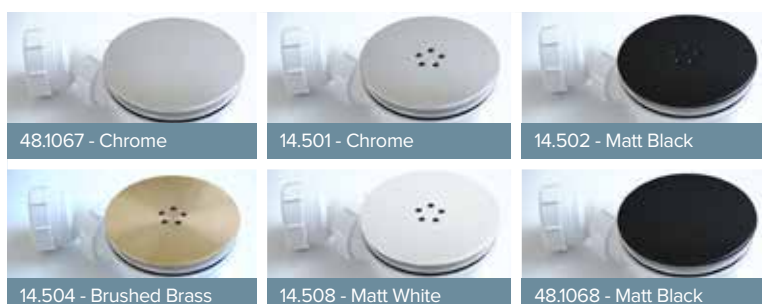

Vantage Trays

VANTAGE RECTANGLE TRAYS

EXTRAS

Legs, Panel Packs & Seal Strip

Description	Code	£ Ex VAT	£ Inc VAT
Vantage legs & panel for 700-900 square & rectangle trays	48.1061	54.00	64.80
Vantage legs & panel for 1000 square & rectangle trays	48.1062	60.00	72.00
Vantage legs & panel for 1100-1200 rectangle trays	48.1063	55.00	66.00
Vantage legs & panel for 1300-1800 rectangle trays	48.1064	64.00	76.80
Flexible waste pipe White	30.400B	17.00	20.40

EXTRAS

Shower Wastes

Description	Code	£ Ex VAT	£ Inc VAT
90mm Vantage Shower Waste - Chrome	48.1067	24.00	28.80
90mm Fast Flow Shower Waste - Chrome	14.501	13.00	15.60
90mm Fast Flow Shower Waste - Matt Black	14.502	27.00	32.40
90mm Fast Flow Shower Waste - Brushed Brass	14.504	37.00	44.40
90mm Fast Flow Shower Waste - Matt White	14.508	30.00	36.00
90mm Mega Flow Shower Waste - Matt Black	48.1068	26.00	31.20

Above shower wastes are compatible with all Eastbrook shower trays.