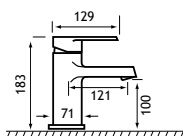

Walton Range

WALTON

MP

56.2053

Walton

Description	Code	£ Ex VAT	£ Inc VAT
Walton Basin Mono†	56.2053	201.00	241.20
Walton Bath Filler†	56.2054	315.00	378.00
Walton BSM inc kit†	56.2055	356.00	427.20

Minimalist square /Type 10 Shower Handset*

98.0016

15.00

18.00

Ceramic disc technology. *98.0016 square hand set as optional extra.

**Wall brackets sold separately. †While stocks last.

Required minimum operating pressure key

MP

- 0.5 bar minimum

MP

56.2053

MP

56.2054

MP

56.2055

MP

98.0016

56.2053

56.2054

56.2055