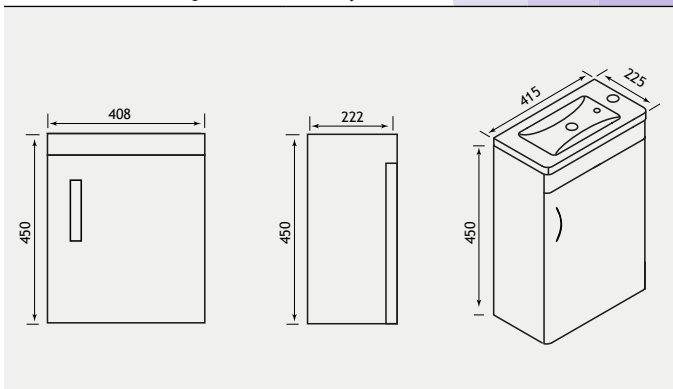

Cavone 40cm Cloakroom Wall Hung Door Unit

Description	Colour	Code	£ Ex VAT	£ Inc VAT
40cm Cloakroom Wall Hung Unit	White Gloss	36.0077	197.00	236.40
40cm Cloakroom Wall Hung Unit	Matt Grey	36.0075	197.00	236.40