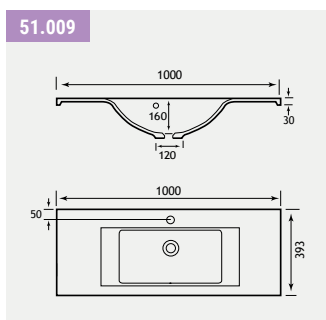

For wall mirrors and cabinets see pages 326-351