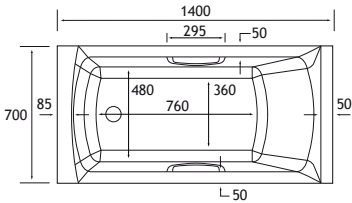

SINGLE ENDED, TWIN GRIP Rockall

1400 x 700 SE TG Grips Sold Separately Page 97

1400 x 700 x 440mm

180 Litres

DESCRIPTION	CODE	£ EX VAT	£ INC VAT
1400 x 700 TG Rockall - 5mm	42.0131	290.00	348.00
1400 x 700 TG Rockall - Beauforté	42.1131	530.00	636.00
PANELS			
1500 x 560 Front Panel*	42.5017	114.00	136.80
700 x 560 End Panel	42.5024	69.00	82.80
1500 x 560 Front Panel - Beauforté*	42.6017	192.00	230.40
700 x 560 End Panel - Beauforté	42.6024	114.00	136.80
1810 x 810 L Shape Flat Panel - Beauforté	42.6035	367.00	440.40

*Panel requires cutting down.

SHOWER

440 DEPTH

HEAD REST

ULTRA STRONG