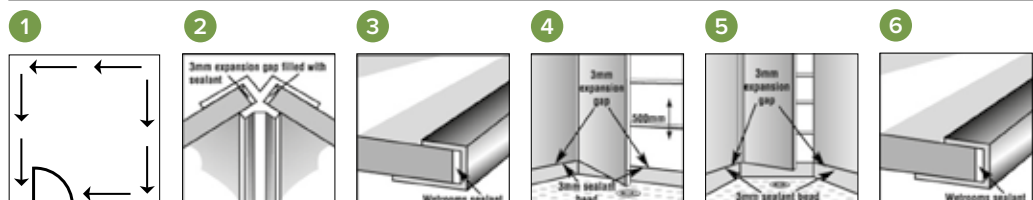

Hydropanel

Tongue & Groove Recommended for continuous panel runs

The vertical edges are tongue and grooved to give the finished panelling a smooth, easily maintained surface. Panels have asymmetrical tongue and grooved vertical edges giving 5mm of joint overlap. A waterproof joint is assured when sealed with Hydropanel sealant.

Installation

1. Where to start:

Panel in both directions around the room, starting at the corner furthest from the door. Fit the last panel above the doorway, placed in position tongue first and swung into position. All panels must be correctly aligned and plumb. Use Hydropanel panel adhesive to fix panels to battens. Seal all panel joints using Hydropanel sealant.

2. Begin Panelling:

Fix a Hydropanel internal profile in position first ensuring that it is plumb. Apply Hydropanel sealant to the recess of the profile. Apply Hydropanel adhesive to the battens. After removing the smaller tongue, or cutting to size insert the first panel. Continue to panel away from the corner in both directions, fixing panels to battens with Hydropanel adhesive, and sealing joins with Hydropanel sealant.

3. Continue Panelling:

Continue panelling around the room fixing each panel to the battens with Hydropanel adhesive, or screws through the back lip of grooved edge. Seal tongue and groove joints using Hydropanel sealant. Where appropriate use internal and external corner profiles, sealing with Hydropanel sealant.

Square cut with aluminium joint extrusions which allow for on site cutting, the edges being covered by aluminium trim extrusions. This will facilitate for faster installation.

4. Fit the shower tray hard against or cut into the wall. First cut the panels and profiles to size. Fix a Hydropanel internal profile in position ensure that it is plumb. Apply Hydropanel sealant into profile and insert panels. Fix panels to battens using Hydropanel panel adhesive.

5. First panel is fitted as for the two panel shower enclosure. Put a second internal corner profile onto the edge of second panel, and apply Hydropanel adhesive to the battens. Insert other edge into profile already attached to the wall, and swing into place forming back of enclosure. Fix profile to wall, insert third panel and glue to wall. Ensure a generous bead of Hydropanel sealant is applied into all the profiles.

6. Finish outer panel edges with U-Trim, applying a bead of Hydropanel sealant into the U-Trim. Seal all gaps around the tray with Hydropanel sealant prior to installing the shower door or side panel.

Use the H continuous run decorative aluminium joining and stacking profile to join panels and install in a similar manner to tongue and groove panelling, applying a generous bead of Hydropanel sealant into the profile.