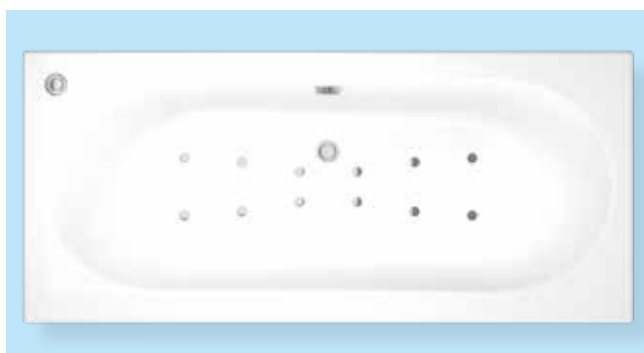

Level Two 12 Jet

DESCRIPTION	CODE	£ EX VAT	£ INC VAT
12 Jet Airspa System (Heated)	42.4005	1285.00	1542.00

Summary:

- 12 jet airspa system **heated**

Switch type:

- Pneumatic switch

Fittings:

- Engineered legset

*Not compatible with Freestanding Baths.

Combination Systems

Combination systems add the best of both systems without compromise. The systems can be used in unison or independently to aid wrapped relaxation and help invigorate the body.