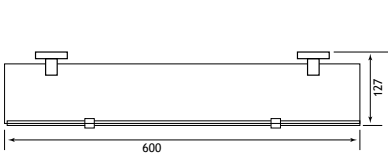

52.109

52.108