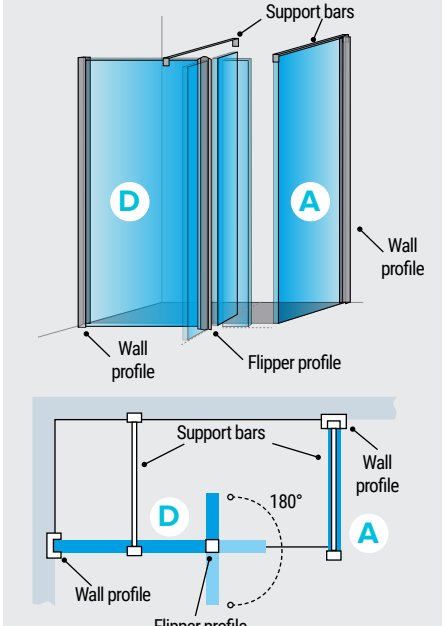

TYPE A & D