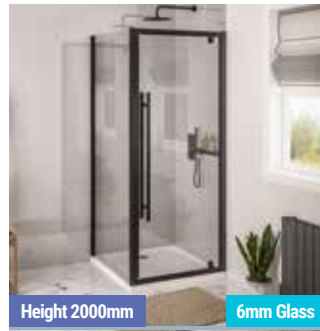

Height 2000mm 6mm Glass

Vantage 2000 P460-462
700, 760, 800, 900, 1000mm

Height 1850mm 6mm Glass

Vantage P453
700, 760, 800, 900, 1000mm

Height 1850mm 6mm Glass

Vantage with Towel Rail P453
700, 760, 800, 900mm