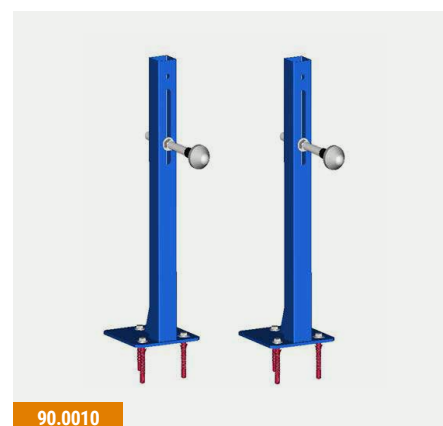

Bottle Traps, Levers, Frames & Fixings

Bottle Traps

Description	Code	£ Ex VAT	£ Inc VAT
1.25" Bottle Trap inc Extender Tube	98.0017	41.00	49.20
Square Bottle Trap and Extension Tube	93.0050	70.00	84.00
Minimalist Bottle Trap	93.0065	39.00	46.80

98.0017

93.0050

93.0065

Levers

Description	Code	£ Ex VAT	£ Inc VAT
Metal Universal WC Lever	98.0011	14.00	16.80
Ceramic Handle WC Lever	98.0012	17.00	20.40

98.0011

98.0012

Frames & Fixings

Description	Code	£ Ex VAT	£ Inc VAT
Wall Hung pan/bidet brackets -	21.149B	190.00	228.00
Mirage frame 310 x 345 -	73.0003	156.00	187.20
L-Shape wall hung pan/bidet brackets	90.0010	76.00	91.20

Description	Code	£ Ex VAT	£ Inc VAT
Fischer Bolts Set - basin to Wall -	9.201	18.00	21.60
Fischer bolts set - pan to floor - top fixing -	9.202	14.00	16.80
Fischer cloakroom/corner basin brackets -	9.203	19.00	22.80
Fischer bolts set - pan to floor - side fixing -	9.204	24.00	28.80

21.149b

73.0003

90.0010