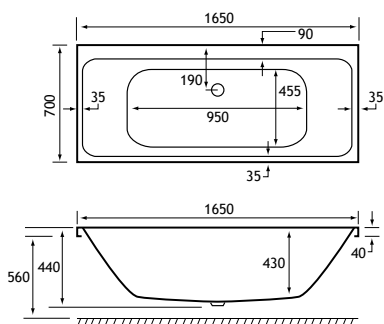

1650 x 700 DE

1650 x 700 x 440mm

219 Litres

DESCRIPTION	CODE	£ EX VAT	£ INC VAT
1650 x 700 Malin - 5mm	42.0074	322.00	386.40
1650 x 700 Malin - Beauforté	42.1074	577.00	692.40
PANELS			
1650 x 560 Front Panel	42.5015	114.00	136.80
700 x 560 End Panel	42.5024	69.00	82.80
1650 x 560 Front Panel - Beauforté	42.6015	192.00	230.40
700 x 560 End Panel - Beauforté	42.6024	114.00	136.80
1810 x 810 L Shape Flat Panel - Beauforté	42.6035	367.00	440.40

HEAD REST

440 DEPTH

ULTRA STRONG

NEW