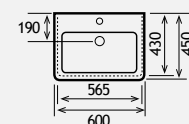

26.0089

Sorrento 60 (600mm x 445mm)

Description	Code	£ Ex VAT	£ Inc VAT
Sorrento 60cm Ceramic top	26.0089	138.00	165.60
Ceramic Top Basin Slotted Waste	45.0000	26.00	31.20