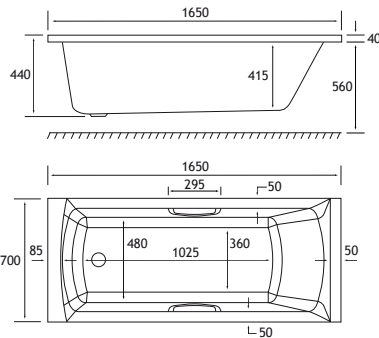

Rockall SINGLE ENDED, TWIN GRIP

1650 x 700 SE TG Grips Sold Separately

1650 x 700 x 440mm **229 Litres**

DESCRIPTION	CODE	£ EX VAT	£ INC VAT
1650 x 700 TG Rockall - 5mm	42.0128	290.00	348.00
1650 x 700 TG Rockall - Beauforté	42.1128	530.00	636.00

PANELS			
1650 x 560 Front Panel	42.5015	114.00	136.80
700 x 560 End Panel	42.5024	69.00	82.80
1650 x 560 Front Panel - Beauforté	42.6015	192.00	230.40
700 x 560 End Panel - Beauforté	42.6024	114.00	136.80
1810 x 810 L Shape Flat Panel - Beauforté	42.6035	367.00	440.40

SHOWER

440 DEPTH

HEAD REST

ULTRA STRONG