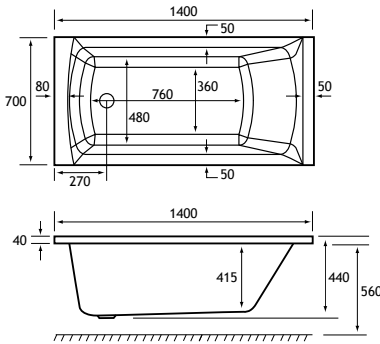

SINGLE ENDED Rockall

1400 x 700 SE

1400 x 700 x 440mm

180 Litres

DESCRIPTION	CODE	£ EX VAT	£ INC VAT
1400 x 700 Rockall - 5mm	42.0090	284.00	340.80
1400 x 700 Rockall - Beauforté	42.1090	521.00	625.20
PANELS			
1500 x 560 Front Panel*	42.5017	114.00	136.80
700 x 560 End Panel	42.5024	69.00	82.80
1500 x 560 Front Panel - Beauforté*	42.6017	192.00	230.40
700 x 560 End Panel - Beauforté	42.6024	114.00	136.80
1810 x 810 L Shape Flat Panel - Beauforté	42.6035	367.00	440.40

*Panel requires cutting down.

SHOWER

440 DEPTH

HEAD REST

ULTRA STRONG