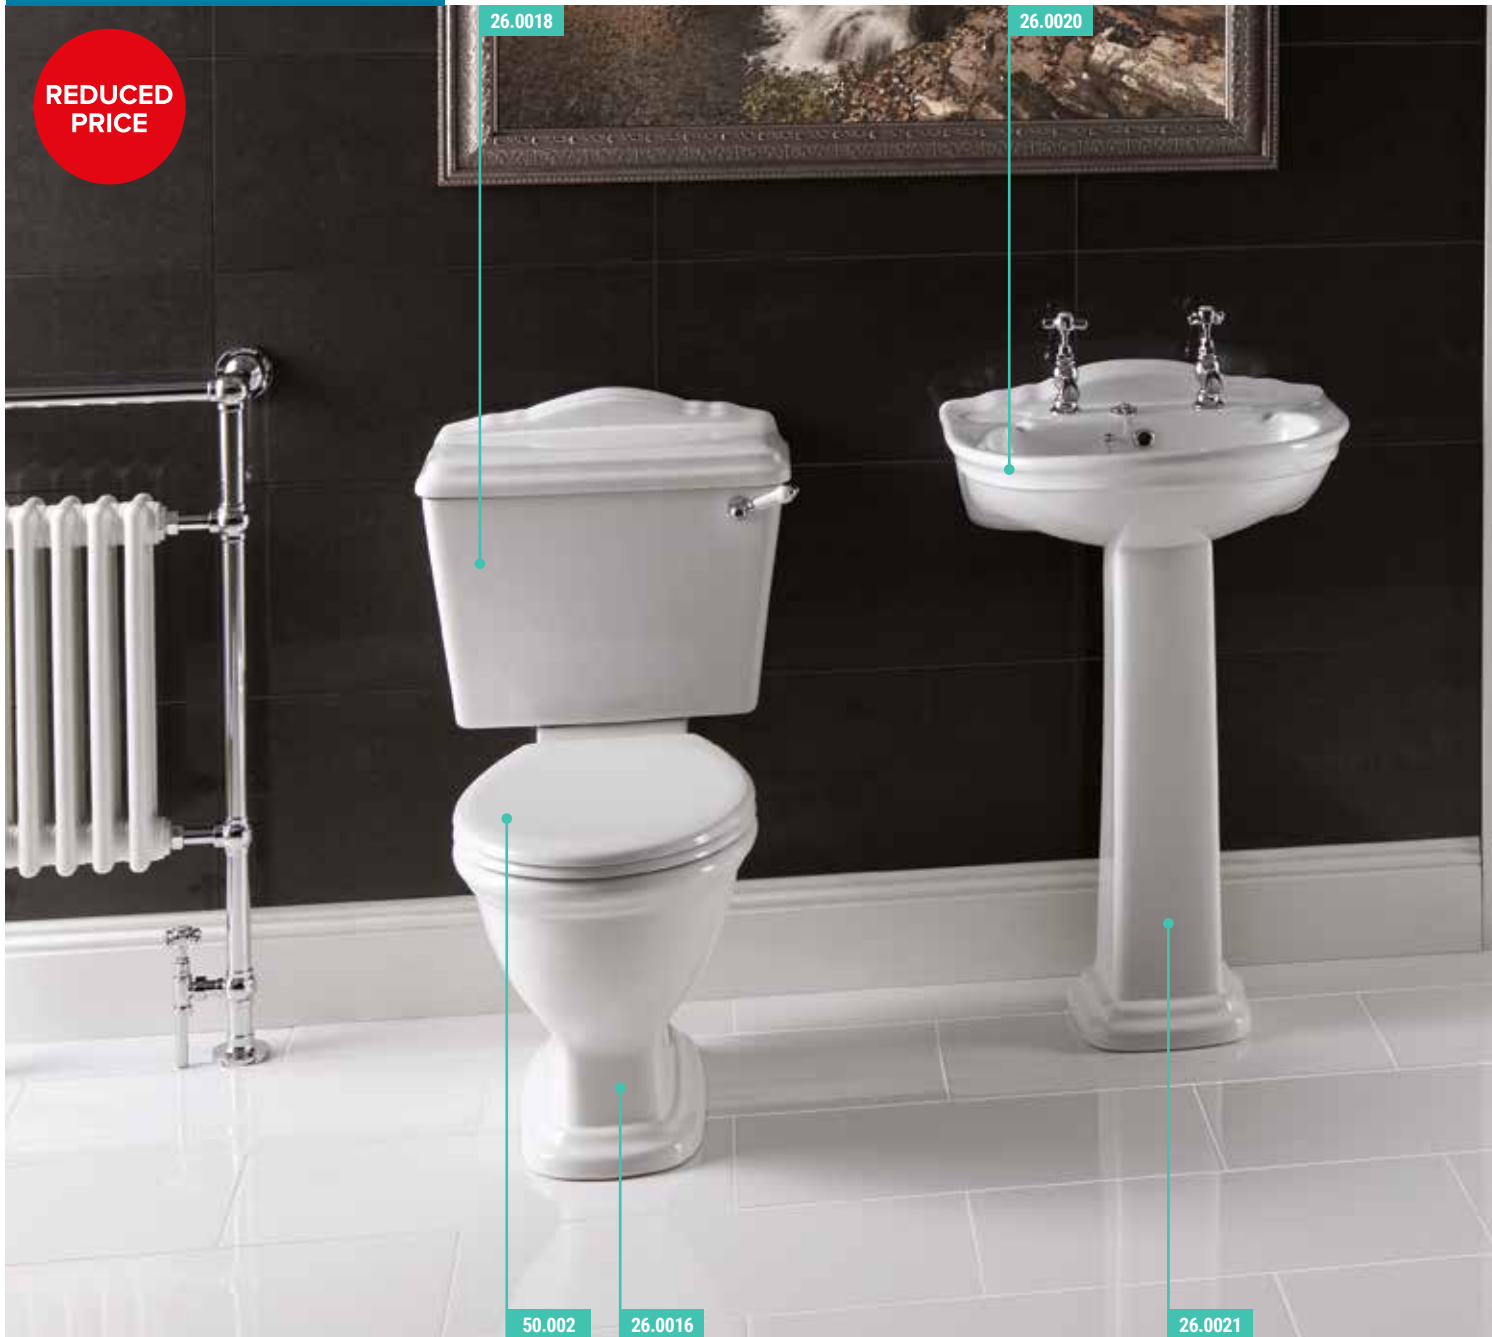

Tamarind Range

TAMARIND

REDUCED PRICE

Elegant and classic with a striking period design, the Tamarind range is the perfect complement for the more traditional home.

FEATURES

- Soft close seat, lifts off for easy cleaning
- Cistern inlet left or right
- Available as lever or push button flush
- Soil can be turned left or right at back of pan