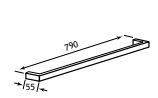

Alento & Davos

ALENTO STAINLESS STEEL ACCESSORIES

Alento Accessories

Description	Code	£ Ex VAT	£ Inc VAT
Alento Hook Chrome	46.0000	29.00	34.80
Alento Double Hook Chrome	46.0001	53.00	63.60
Alento Toilet Roll Holder Chrome	46.0002	64.00	76.80
Alento Square Towel Ring Chrome	46.0003	109.00	130.80
Alento Round Towel Ring Chrome	46.0004	152.00	182.40
Alento Toilet Brush Chrome	46.0005	135.00	162.00
Alento Glass Shelf Chrome	46.0006	160.00	192.00
Alento 600mm Towel Rail Chrome	46.0007	91.00	109.20
Alento 800mm Towel Rail Chrome	46.0008	101.00	121.20

FEATURES

- Hidden fixings
- Made of stainless steel
- Chrome polished finish

46.0008

DAVOS

Corner Glass Shelves

Description (Width x Depth x Height mm)	Code	£ Ex VAT	£ Inc VAT
Davos corner 320x320x1180 glass shelves	56.1052	303.00	363.60

SOLID BRASS BASKETS

Solid Brass Baskets

Description	Dimensions width x projection	Colour	Code	£ Ex VAT	£ Inc VAT
Bath Rack	850 x 198 x 91	Chrome	52.214	192.00	230.40