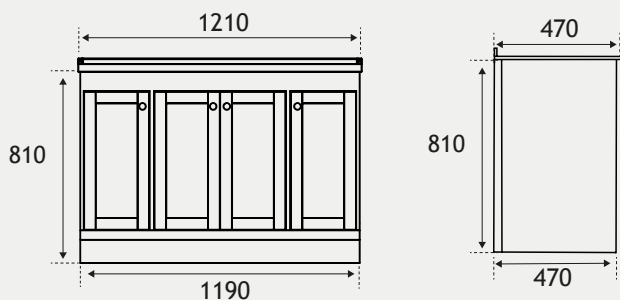

NEW! Hardwick Range Extras

Description	Colour	Code	£ Ex VAT	£ Inc VAT
Hardwick Handle (Each)	Brushed Brass	36.9216	8.00	9.60
Hardwick Handle (Each)	Matt Black	36.9215	8.00	9.60
Round Overflow	Brushed Brass	36.9214	5.00	6.00
Round Overflow	Smooth Black	36.9213	5.00	6.00

NEW! EXTRAS