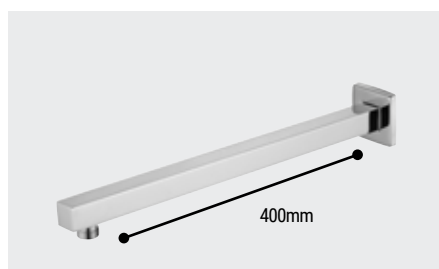

Square Wall Arm			
Description	Code	£ Ex VAT	£ Inc VAT
Square Wall Arm	78.0021	65.00	78.00

- Outlet to wall 400mm
- Solid brass construction, chrome finish