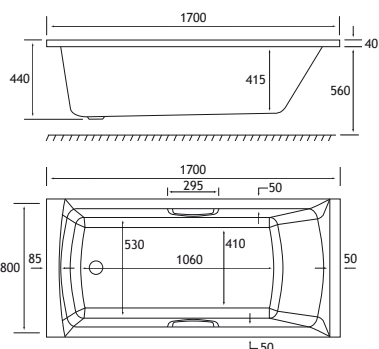

SINGLE ENDED, TWIN GRIP Rockall

1700 x 800 SE TG Grips Sold Separately