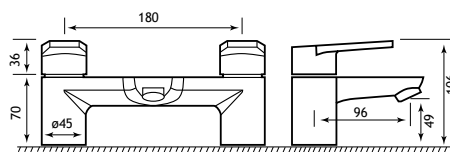

Prestwood Range

PRESTWOOD

Prestwood

Description	Code	£ Ex VAT	£ Inc VAT
Prestwood Mono Basin	56.2078	121.00	145.20
Prestwood Bath Filler	56.2079	215.00	258.00
Prestwood BSM inc kit*	56.2080	264.00	316.80

*Wall brackets sold separately. Ceramic disc technology.

MP

BSM KIT

MP

MP

56.2079