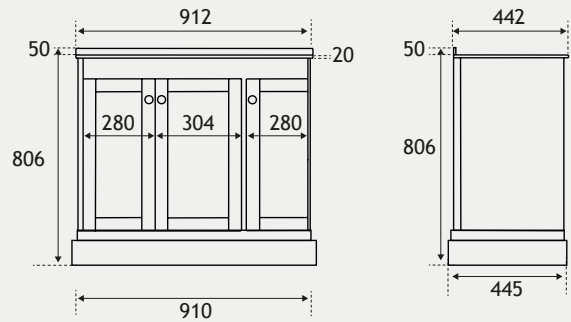

NEW! Hardwick 90cm Traditional Unit

Description	Colour	Code	£ Ex VAT	£ Inc VAT
Hardwick 90cm Unit	Matt White	36.2066	834.00	1000.80
Hardwick 90cm Unit	Matt Anthracite	36.2067	834.00	1000.80

Chrome handles supplied as standard

36.2066 Unit, with Quartz Basin 36.2018, Brushed Brass Handles 36.9216 x3