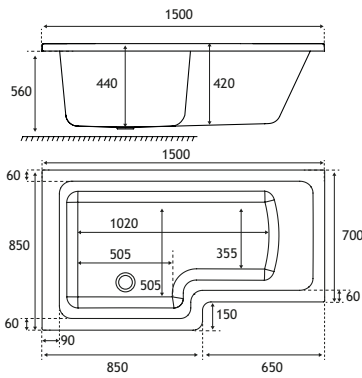

L-SHAPE Portland

1500 x 850 LH

1500 x 850 x 700 x 440mm

224 Litres

DESCRIPTION	CODE	£ EX VAT	£ INC VAT
1500 x 850 LH Portland - 5mm	42.0183	475.00	570.00
1500 x 850 LH Portland - Beauforté	42.1183	785.00	942.00
PANELS			
1500 x 560 L-Shape Front Panel	42.5062	124.00	148.80
1500 x 560 L-Shape Front Panel - Beauforté	42.6062	350.00	420.00
L-Shape Universal End Panel	42.5063	70.00	84.00
L-Shape Universal End Panel - Beauforté	42.6063	123.00	147.60
BATH SCREENS			
Beaufort Screen 1400mm	58.4000	335.00	402.00
Beaufort Screen 1400mm with Towel Rail	69.0141	450.00	540.00

SHOWER

440 DEPTH

HEAD REST

ULTRA STRONG