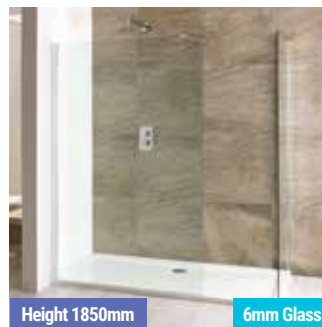

Height 1850mm 6mm Glass
Volente/Frosted/Clear P507-508
Front panels: 500, 700, 760, 800, 900, 1000, 1200mm
End panels: 300, 500, 700, 760, 800, 900mm