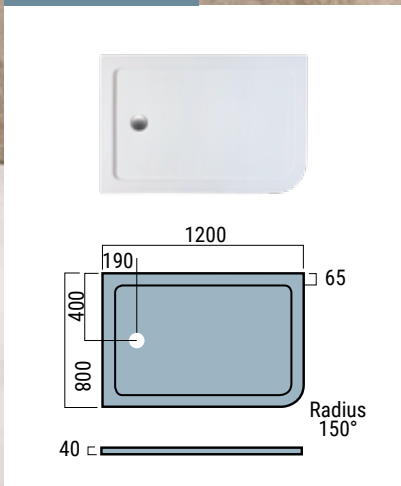

Right Hand Shown

NB. Must order both 58.600 and 58.601 as both door and panel required to make enclosure.

DOORS

Volente Curved Corner

Size	Adjustment	Door Opening	Code	£ Ex VAT	£ Inc VAT
1200 x 800mm curved corner door**	782-800mm	760mm	58.600	381.00	457.20
1200 x 800mm curved corner panel**	1180-1200mm	-	58.601	475.00	570.00

** NB. Must order both 58.600 and 58.601 as both door and panel required to make enclosure. See Extras section below for trays to match.

EXTRAS

Volente Curved Corner

Description	Code	£ Ex VAT	£ Inc VAT
1200 x 800mm tray LH*	158.602	303.00	363.60
1200 x 800mm tray RH*	158.603	303.00	363.60
Legs and panel for 58.602/3	158.604	109.00	130.80
90mm Shower Waste	12.040	26.00	31.20
Volente Luxury Shower Waste Chrome	41.5000	31.00	37.20

* Price does not include shower waste (12.040 or 41.5000). 90mm shower waste required.

Luxurious, easy to clean, contemporary framed enclosure in 6mm tempered safety glass, height 1850mm.

FEATURES

1. 10 Year manufacturer's guarantee*
   - Easy clean glass
   - Concealed fittings
   - Trays available to match
   - 6mm Tempered safety glass
   - Polished Chrome
2. *With conditions