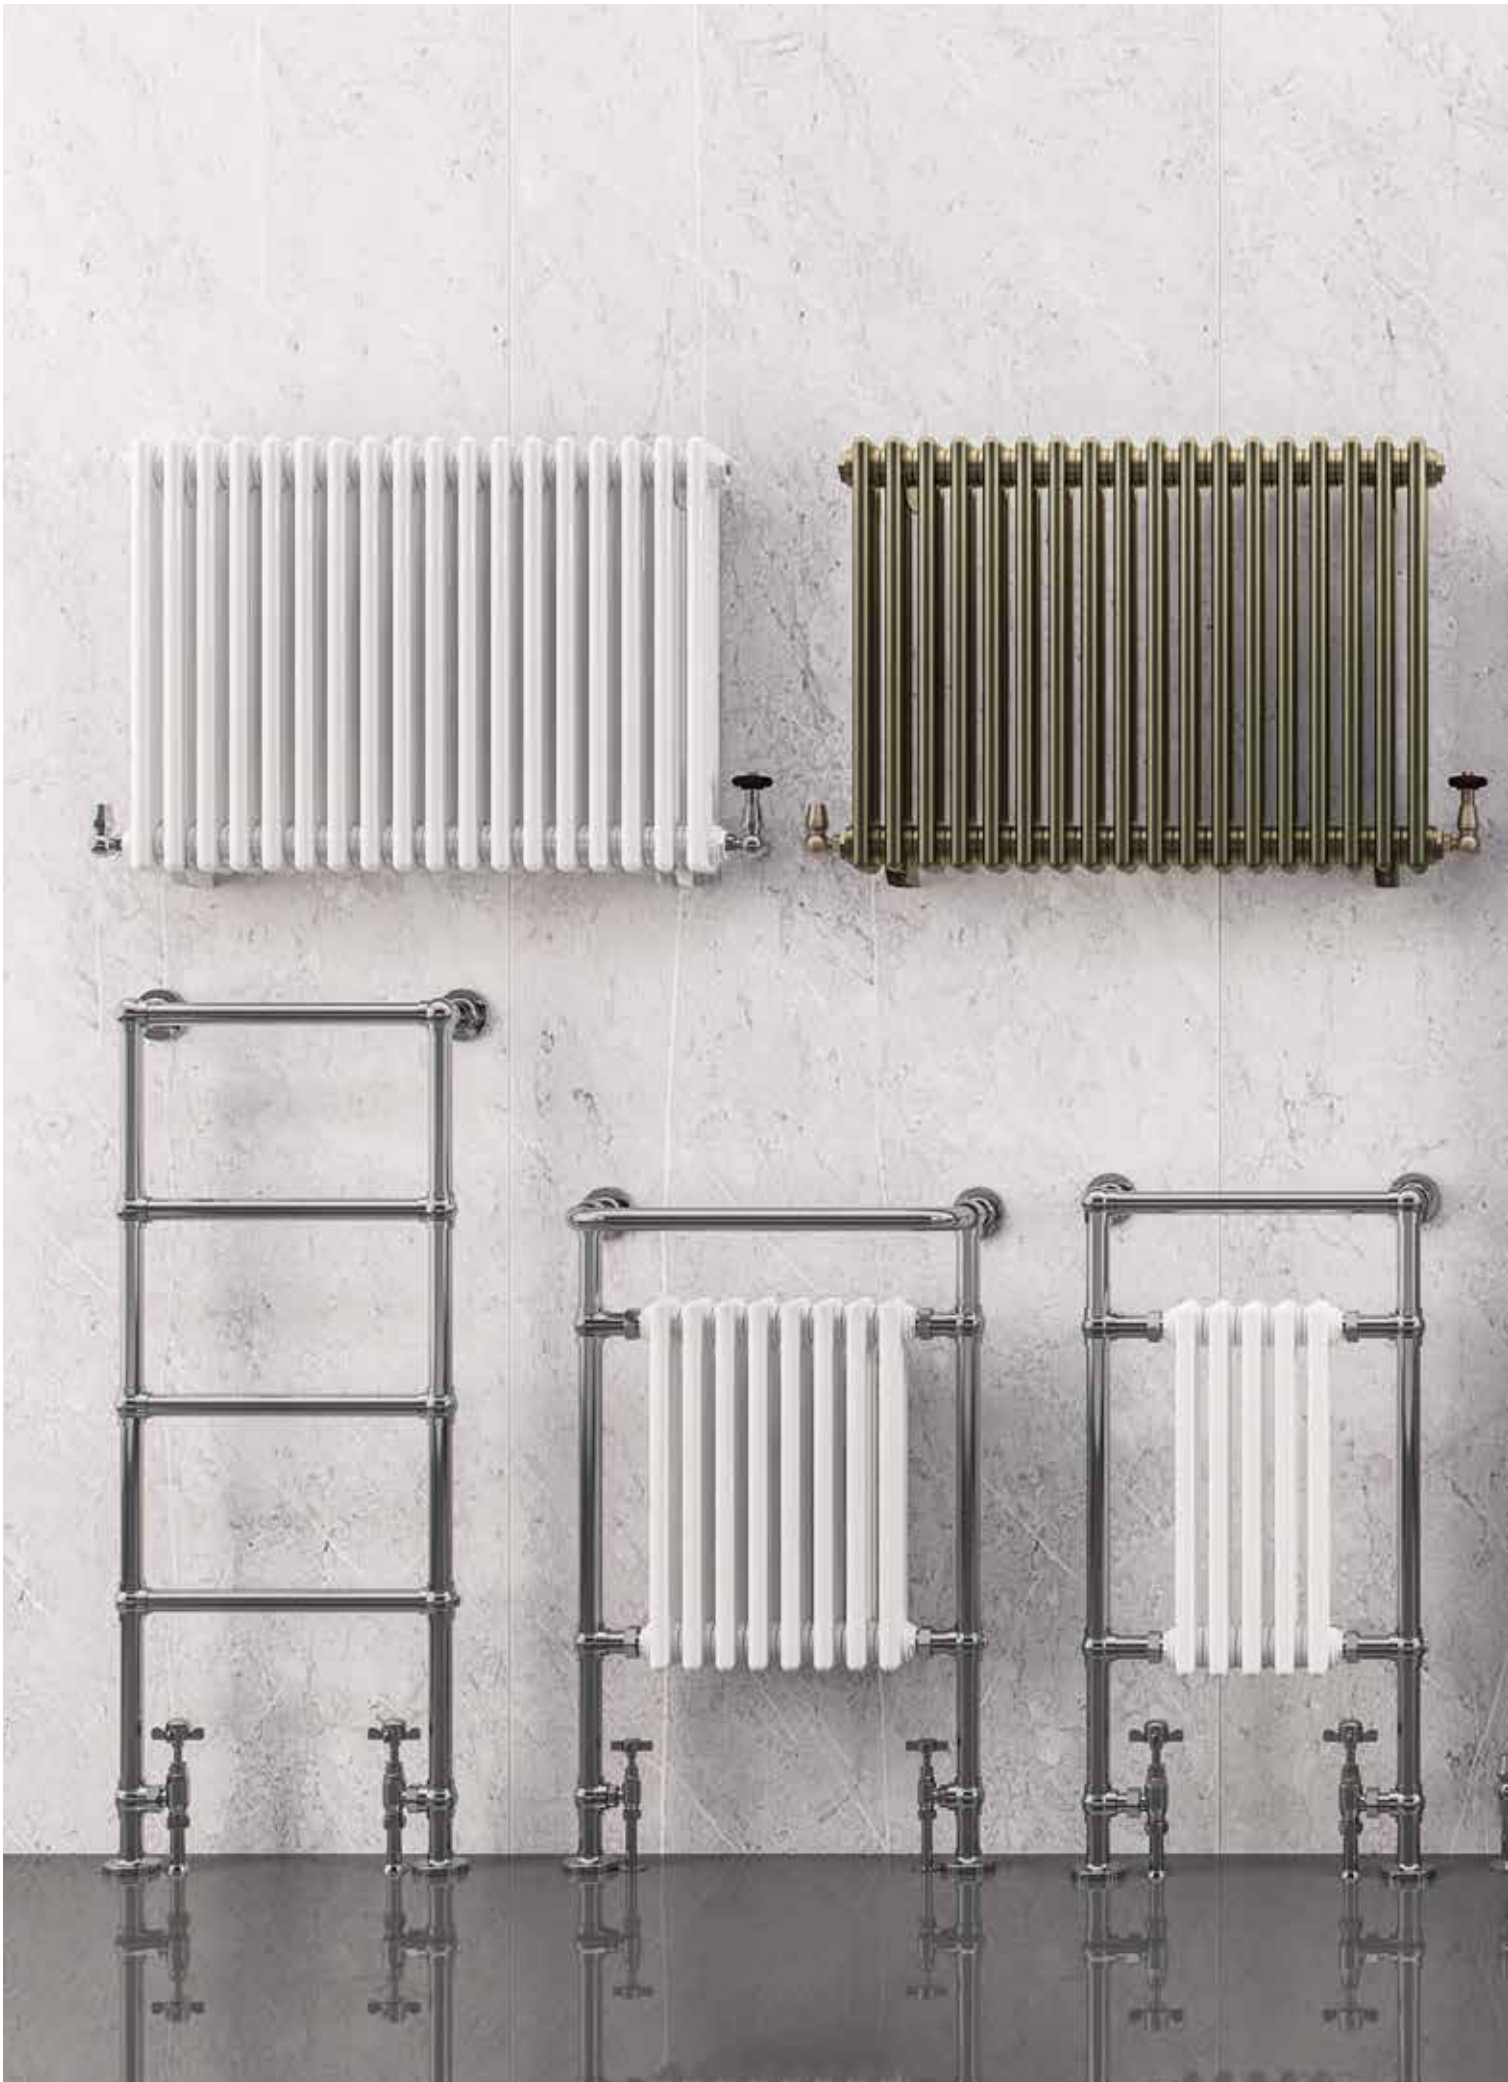

Traditional Range

Our traditional range of radiators offer character and flair to ensure they fit in with your classic designs. Most of these radiators can be powered via dual fuel, single fuel and / or all electric.

Contents

Windrush, Chrome	800
Stour, Available in 5 colours	801-803
Painswick, Chrome	804
Frome, Chrome	804
Sherbourne, Chrome	805
Avon, Available in 3 colours	806
Isbourne, Available in 3 colours - NEW COLOUR	807
Imperia 2 Column, Available in 3 colours	808-810
Imperia 3 Column, Available in 3 colours	811-813
Rivassa 2 Column, Available in 5 colours	814-817
Rivassa 3 Column, Available in 5 colours	818-821
Rivassa 4 Column, Available in 3 colours	822-823
Leadon, Chrome / Gloss White	824
Thames, Chrome / Gloss White	824
Coln, Chrome / Gloss White	825
Twyver, Chrome / Gloss White	825