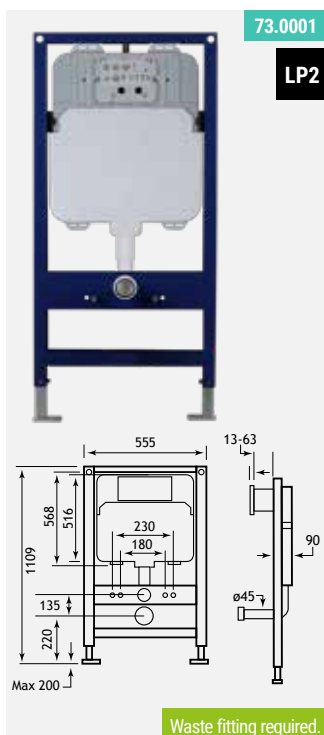

73.0002

73.0001

LP2

Concealed Cisterns

Description	Code	£ Ex VAT	£ Inc VAT
Concealed Cistern & Frame 1109 x 555 (Wall Hung)	73.0001	258.00	309.60
Concealed Cistern & Frame 795 x 400 (Wall Hung)	73.0002	247.00	296.40
Concealed Cistern 568 x 445 x 80 (BTW)*	73.0004	114.00	136.80
Concealed Cistern 350 x 290 x 150 (BTW)*	73.0005	107.00	128.40

Cisterns compatible with Oslo tall cistern units, or built in only.

*A flush plate is required, please see this page for options.

Flush Plates

Description	Code	£ Ex VAT	£ Inc VAT
R Series Flush Plate Chrome	73.0006	37.00	44.40
R Series Flush Plate Silver Grey	73.0007	33.00	39.60
R Series Flush Plate Chrome/ Black Ring	73.0008	36.00	43.20
V Series Flush Plate Chrome	73.0009	37.00	44.40
V Series Flush Plate Silver Grey	73.0010	33.00	39.60
V Series Flush Plate Black/Chrome Button	73.0011	33.00	39.60
W Series Flush Plate Chrome†	73.0013	37.00	44.40
W Series Flush Plate Chrome/Colour Buttons	73.0014	36.00	43.20

The above flush plates are only compatible with 73 code concealed cisterns.

†While stocks last

FEATURES

73. Code cisterns suitable from 0.2 bar
- Rod controlled flush