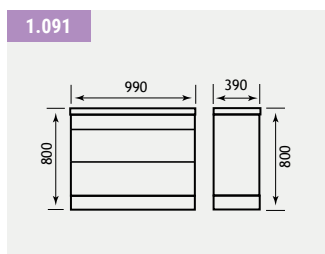

Oslo 100 - Drawer Unit Range

The two drawer Oslo Unit is both stylish and practical. The drawers glide open giving full access to all contents in one smooth action. Also compatible with the Oslo 100 is the Sorrento mirror and cornice as shown left. For wall mirrors and cabinets see pages 334-359. The internal design of these drawers may change during the lifetime of this brochure.

Oslo 100 Base and Double Bowl Cast Top			
Description	Code	£ Ex VAT	£ Inc VAT
Oslo 1000mm drawer base unit for double bowl	1.091	666.00	799.20
Oslo 100 double cast top*	51.010	340.00	408.00
Sorrento 70cm mirror	1.419	170.00	204.00
Sorrento 80cm LED cornice	1.522	264.00	316.80
Sorrento 800mm 'Wave' action infra red LED cornice	1.219	336.00	403.20
Plain Mirror 555 x 1000	40.0020	96.00	115.20

Oslo WC Unit			
Description	Code	£ Ex VAT	£ Inc VAT
Oslo WC unit only	1.287	326.00	391.20
Oslo WC unit lid	1.075	63.00	75.60
Oslo WC unit plinth	1.288	18.00	21.60

Extras			
Description	Code	£ Ex VAT	£ Inc VAT
Trap for external overflow kit	7.0015	24.00	28.80
Flip Top Basin Waste - Unslotted	25.0005	19.00	22.80

*2 x 7.0015 and 2 x wastes required for item 51.010 double bowl.

1. **FEATURES - CAST MARBLE TOPS**
2. Made of 75% natural marble stone
   - Repairable if chipped
   - Seamless surface, easy to maintain