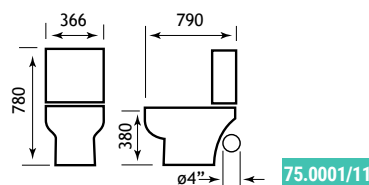

75.0001/11