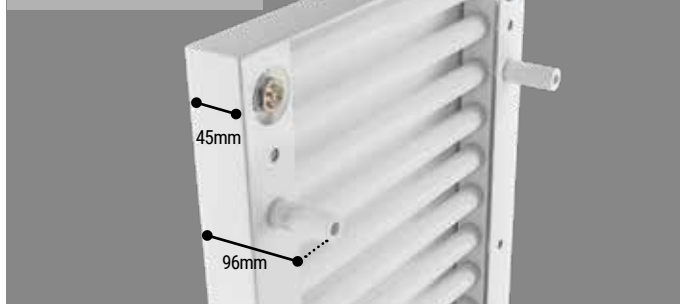

1200mm High Rear View Hidden air vent and blanking plug

TECHNICAL INFORMATION

All measurements in Height by Width. Heat output based on $\Delta T60^{\circ}\text{C}$. Radiators that are electric only are restricted to the heat output of the elements. Element size can be increased to full capacity of rail if using element type D, E, F or G. (Type F & G Elements suitable for all electric only) For element types see pages 828-840. For matching valves see pages 841-849. For indirect heating systems only. Middle connection is 50mm. and and approx. 73mm off the wall. Side connections are 55mm less than the width of the rail and approx. 73mm off the wall. Price includes radiator and wall fixing sets, valves extra.

WINGRAVE FLAT PANEL TOWEL HANGERS

Towel Hanger - Gloss White

Size	Code	£ Ex VAT	£ Inc VAT
310mm	89.1459	47.00	56.40
410mm	89.1460	51.00	61.20
510mm	89.1461	58.00	69.60
610mm	89.1462	64.00	76.80

Towel Hanger - Matt Anthracite

Size	Code	£ Ex VAT	£ Inc VAT
310mm	89.1471	47.00	56.40
410mm	89.1472	51.00	61.20
510mm	89.1473	58.00	69.60
610mm	89.1474	64.00	76.80

Towel Hanger - Matt Black

Size	Code	£ Ex VAT	£ Inc VAT
310mm	89.1483	47.00	56.40
410mm	89.1484	51.00	61.20
510mm	89.1485	58.00	69.60
610mm	89.1486	64.00	76.80

Towel Hanger - Chrome

Size	Code	£ Ex VAT	£ Inc VAT
310mm	89.1487	47.00	56.40
410mm	89.1488	51.00	61.20
510mm	89.1489	58.00	69.60
610mm	89.1490	64.00	76.80

TECHNICAL INFORMATION

Vertical Radiators:

1200mm height radiators come with 2 towel hanger locations, with a maximum of 2 towel hangers - all widths; 310, 410, 510 and 610mm. Wingrave Flat Panel Towel Hangers are compatible with 1200mm height Wingrave Flat Panel Radiators.

Must be fitted before installation.