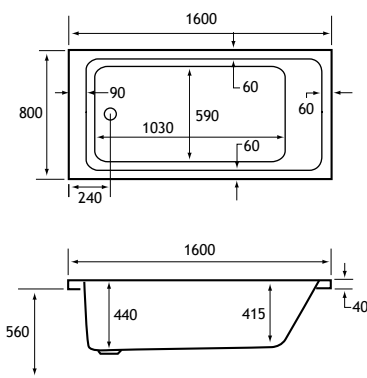

1600 x 800 SE

1600 x 800 x 440mm

241 Litres

DESCRIPTION	CODE	£ EX VAT	£ INC VAT
1600 x 800 SE Portland - 5mm	42.0017	387.00	464.40
1600 x 800 SE Portland - Beauforté	42.1017	671.00	805.20
PANELS			
1600 x 560 SE Front Panel - 5mm	42.5016	114.00	136.80
800 x 560 SE End Panel	42.5022	69.00	82.80
1600 x 560 Front Panel - Beauforté	42.6016	192.00	230.40
800 x 560 End Panel - Beauforté	42.6022	124.00	148.80
1810 x 810 L Shape Flat Panel - Beauforté	42.6035	367.00	440.40

- SHOWER
- HEAD REST
- 440 DEPTH
- ULTRA STRONG