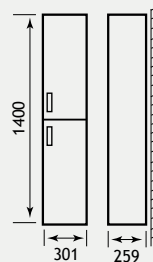

Oslo Wall Hung

OSLO 39 WALL HUNG UNITS

Oslo 39 Wall Hung Units

Description	Code	£ Ex VAT	£ Inc VAT
Oslo 390 Shallow Height Wall Hung Unit	29.0138	93.00	111.60
Oslo 390 Double Height Wall Hung Door Unit	29.0148	169.00	202.80
Oslo/Faro 39 cast top*	51.005	165.00	198.00
Oslo 1400 x 300 x 259 Two Door Wall Unit †	29.0178	336.00	403.20

*Due to depth of the waste area, the trap for external overflow kit & a flip top basin waste (unslotted) are recommended for installation. †Doors can be rehanded on installation.

Extras

Description	Code	£ Ex VAT	£ Inc VAT
Trap for external overflow kit	7.0015	24.00	28.80
Flip Top Basin Waste - Unslotted	25.0005	19.00	22.80

FEATURES

- Soft close system on doors
- **FEATURES - CAST MARBLE TOPS**
- Made of 75% natural marble stone
- Repairable if chipped
- Seamless surface, easy to maintain

29.0138