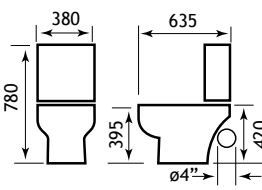

75.0022

75.0020