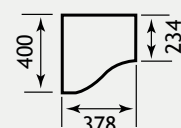

Oslo Combi Range

The Oslo Corner Combi collection is a clean, space efficient range that maximises storage. Choose from a selection of longer or shorter length set-ups to suit your taste and bathroom size.

Oslo Corner Combi

Description	Code	£ Ex VAT	£ Inc VAT
Oslo Combi 580 door base unit	1.300	313.00	375.60
Oslo 580 Combi basin top*	51.047	182.00	218.40

*Due to depth of the waste area, the trap for external overflow kit & a flip top basin waste (unslotted) are recommended for installation.

Oslo Cabinets

Description	Code	£ Ex VAT	£ Inc VAT
Oslo Corner base unit LH	1.284	427.00	512.40
Oslo Corner base unit RH	1.285	427.00	512.40
Oslo 30cm base cupboard, 1 door	1.293	169.00	202.80
Oslo curved end unit LH	1.306	285.00	342.00
Oslo curved end unit RH	1.307	285.00	342.00

Oslo WC Unit

Description	Code	£ Ex VAT	£ Inc VAT
Oslo WC unit only	1.287	326.00	391.20
Oslo WC unit plinth	1.288	18.00	21.60
Plain infill panel 30 x 81cm	1.042	88.00	105.60

For hidden cisterns see pages 194-195.

Plain Tops

Description	Code	£ Ex VAT	£ Inc VAT
Oslo Curved Long top Plain LH	51.043	154.00	184.80
Oslo Curved Long top Plain RH	51.044	154.00	184.80
Oslo Curved Single top Plain LH	51.045	110.00	132.00
Oslo Curved Single top Plain RH	51.046	110.00	132.00
Oslo Slab top 794	51.048	267.00	320.40
Oslo single quad top	51.051	92.00	110.40

Extras

Description	Code	£ Ex VAT	£ Inc VAT
Trap for external overflow kit	7.0015	24.00	28.80
Flip Top Basin Waste - Unslotted	25.0005	19.00	22.80

FEATURES

- Soft close system on doors and drawers

FEATURES - CAST MARBLE TOPS

- Made of 75% natural marble stone
- Repairable if chipped
- Seamless surface, easy to maintain

51.045

51.047

VARIANT - C