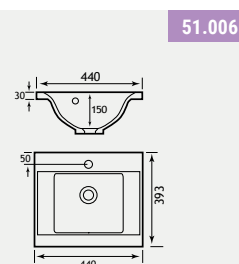

Quantum 44 Cast Top

Description	Code	£ Ex VAT	£ Inc VAT
Quantum 44cm cast top*	51.026	223.00	267.60

Oslo 44 Cast Top

Description	Code	£ Ex VAT	£ Inc VAT
Oslo 44cm cast top*	51.006	192.00	230.40

FEATURES - CAST MARBLE TOPS

- Made of 75% natural marble stone
- Repairable if chipped
- Seamless surface, easy to maintain

Extras

Description	Code	£ Ex VAT	£ Inc VAT
Trap for external overflow kit	7.0015	24.00	28.80
Flip Top Basin Waste - Unslotted	25.0005	19.00	22.80

*7.0015 trap and unslotted basin waste recommended for installation.