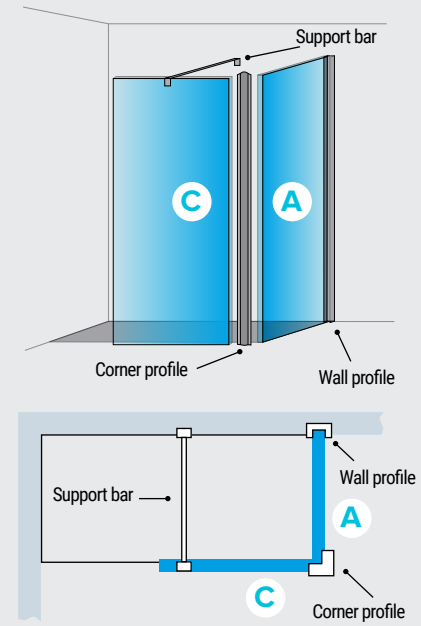

TYPE A & C