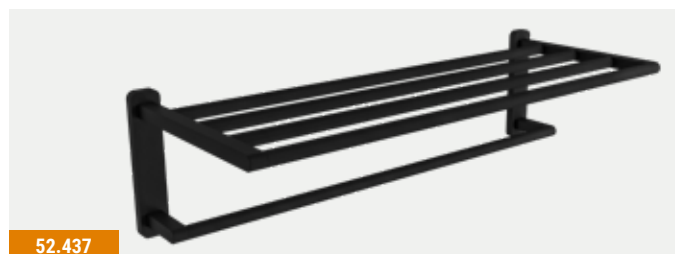

Asti Range

ASTI ACCESSORIES - CHROME & MATT BLACK

Asti Accessories					
Description	Colour	Dimensions width x projection	Code	£ Ex VAT	£ Inc VAT
Asti Soap Dispenser	Chrome	72 x 105	52.411	49.00	58.80
Asti Soap Dispenser	Matt Black	72 x 105	52.431	51.00	61.20
Asti Toilet Brush Holder	Chrome	113 x 127	52.412	41.00	49.20
Asti Toilet Brush Holder	Matt Black	113 x 127	52.432	44.00	52.80
Asti Glass Shelf	Chrome	600 x 128	52.413	38.00	45.60
Asti Glass Shelf	Matt Black	600 x 128	52.433	40.00	48.00
Asti Towel Rail	Chrome	600 x 70	52.414	50.00	60.00
Asti Towel Rail	Matt Black	600 x 70	52.434	54.00	64.80
Asti Double Towel Rail	Chrome	600 x 120	52.415	79.00	94.80
Asti Double Towel Rail	Matt Black	600 x 120	52.435	83.00	99.60
Asti Double Split Rail	Chrome	407 x 47	52.416	49.00	58.80
Asti Double Split Rail	Matt Black	407 x 47	52.436	51.00	61.20
Asti Towel shelf	Chrome	572 x 220	52.417	197.00	236.40
Asti Towel shelf	Matt Black	572 x 220	52.437	208.00	249.60
Asti Triple robe Hook	Chrome	174 x 42	52.418	38.00	45.60
Asti Triple robe Hook	Matt Black	174 x 42	52.438	40.00	48.00

Width & projection measurements all in millimetres.

FEATURES

- Modern, minimalist design
- Made of solid brass
- Meticulously polished to produce mirror-like finish
- Bright chrome finish