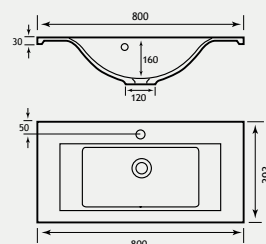

51.008

Oslo 100 - Drawer Unit Range

OSLO 100 SINGLE BOWL TWO DRAWER UNIT

The two drawer Oslo Unit is both stylish and practical. The drawers glide open giving full access to all contents in one smooth action.