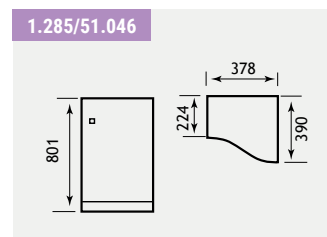

Oslo Cabinets

Description	Code	£ Ex VAT	£ Inc VAT
Oslo Curved Long top Plain LH	51.043	154.00	184.80
Oslo Curved Long top Plain RH	51.044	154.00	184.80
Oslo 30cm base cupboard, 1 door	1.293	169.00	202.80
Oslo 30cm tall cupboard, 2 door	1.294	404.00	484.80
Oslo curved end unit LH	1.306	285.00	342.00
Oslo curved end unit RH	1.307	285.00	342.00
Oslo Combi 580 door base unit	1.300	313.00	375.60

Oslo WC Unit

Description	Code	£ Ex VAT	£ Inc VAT
Oslo WC unit only†	1.287	326.00	391.20
Oslo WC unit plinth	1.288	18.00	21.60
Plain infill panel 30 x 81cm	1.042	88.00	105.60

Oslo WC unit spares

Description	Code	£ Ex VAT	£ Inc VAT
Upper panel for 1.287 Oslo WC unit	1.99070	82.00	98.40
Lower panel Oslo 50cm tall cistern unit	1.99046	74.00	88.80

Plain Tops

Description	Code	£ Ex VAT	£ Inc VAT
Oslo curved end top LH	51.049	256.00	307.20
Oslo curved end top RH	51.050	256.00	307.20
Oslo single quad top	51.051	92.00	110.40
Oslo 580 Combi basin top	51.047	182.00	218.40
Oslo Slab top 794	51.048	267.00	320.40
MDF WC Diamante 50cm top†	1.075	63.00	75.60
Oslo curved end unit LH	1.306	285.00	342.00
Oslo curved end unit RH	1.307	285.00	342.00

†Required 1.075 top and 1.288 plinth. *Due to depth of the waste area, the trap for external overflow kit & a flip top basin waste (unslotted) are recommended for installation.

Extras

Description	Code	£ Ex VAT	£ Inc VAT
Trap for external overflow kit	7.0015	24.00	28.80
Flip Top Basin Waste - Unslotted	25.0005	19.00	22.80