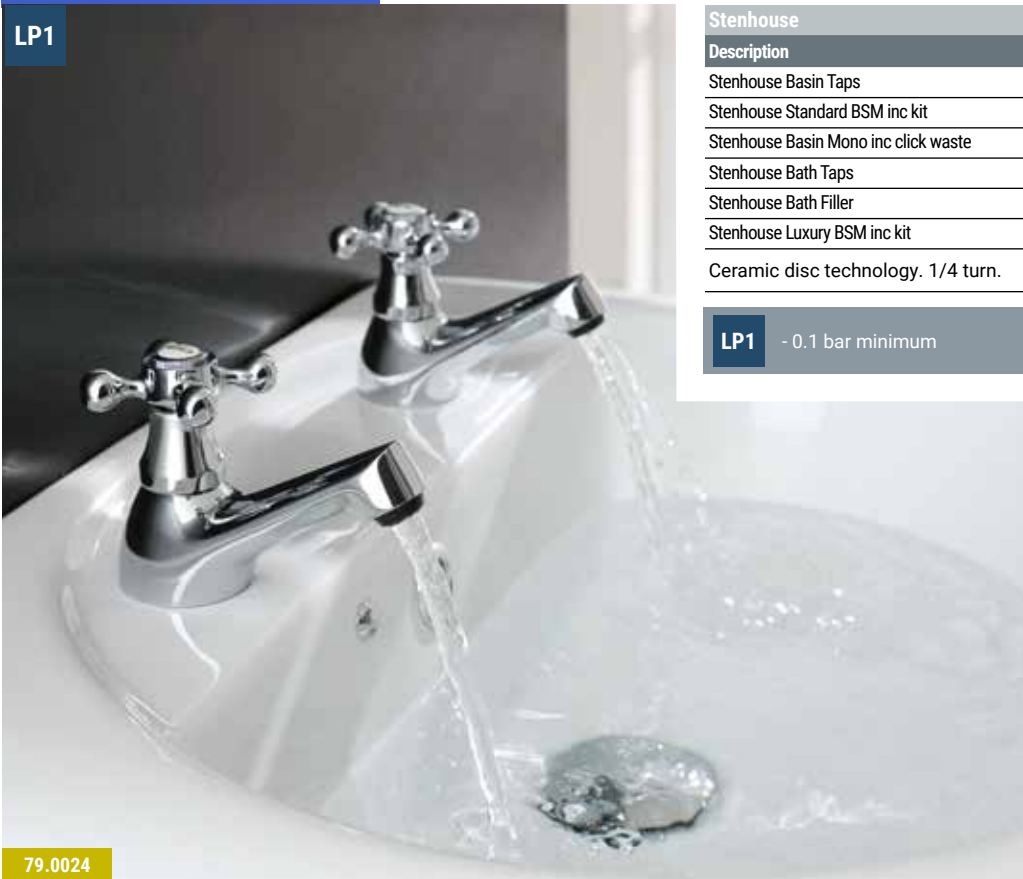

Stenhouse Range

STENHOUSE

LP1