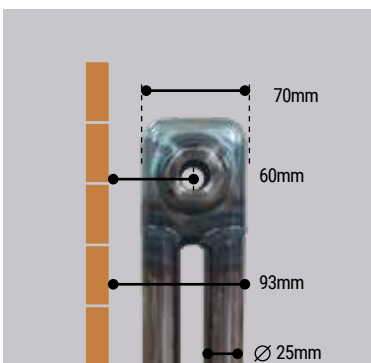

Warranty

5

Year

Heating

All Electric

Dual-Fuel