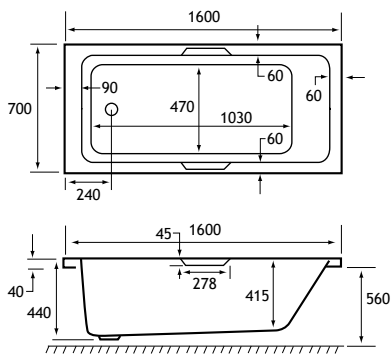

1600 x 700 SE TG Grips Sold Separately - Page 65

1600 x 700 x 440mm		209 Litres	
DESCRIPTION	CODE	£ EX VAT	£ INC VAT
1600 x 700 TG Portland - 5mm	42.0027	289.00	346.80
1600 x 700 TG Portland - Beauforté	42.1027	528.00	633.60
PANELS			
1600 x 560 Front Panel	42.5016	114.00	136.80
700 x 560 End Panel	42.5024	69.00	82.80
1600 x 560 Front Panel - Beauforté	42.6016	192.00	230.40
700 x 560 End Panel - Beauforté	42.6024	114.00	136.80
1810 x 810 L Shape Flat Panel - Beauforté	42.6035	367.00	440.40

- SHOWER
- GRIPS
- 440 DEPTH
- HEAD REST
- ULTRA STRONG