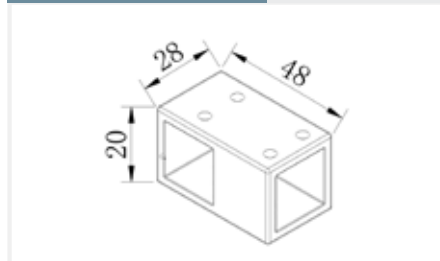

T-Piece Connector

Size	Code	£ Ex VAT	£ Inc VAT
Vantage 2000 T-Piece Connector (Brushed Brass)	49.1124	17.00	20.40