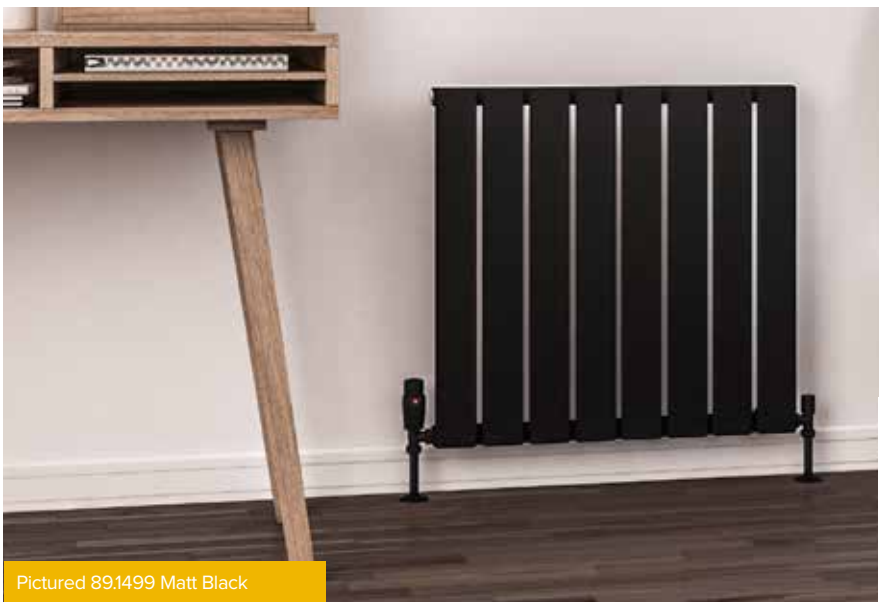

Pictured 89.1499 Matt Black

Magnetic Towel Hangers
Page 685

| Deddington Horizontal Radiators - Matt Black | | | | | |
|----------------------------------------------|-------|------|---------|----------|-----------|
| Size H x W | Watts | BTU | Code | £ Ex VAT | £ Inc VAT |
| 600 x 630mm | 602 | 2055 | 89.1499 | 307.00 | 368.40 |
| 600 x 790mm | 754 | 2573 | 89.1500 | 367.00 | 440.40 |
| 600 x 950mm | 907 | 3095 | 89.1501 | 415.00 | 498.00 |
| 600 x 1270mm | 1212 | 4136 | 89.1502 | 472.00 | 566.40 |