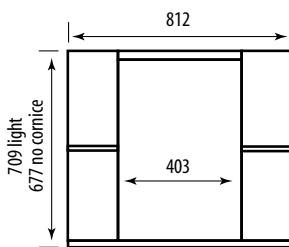

Cabinet 100cm