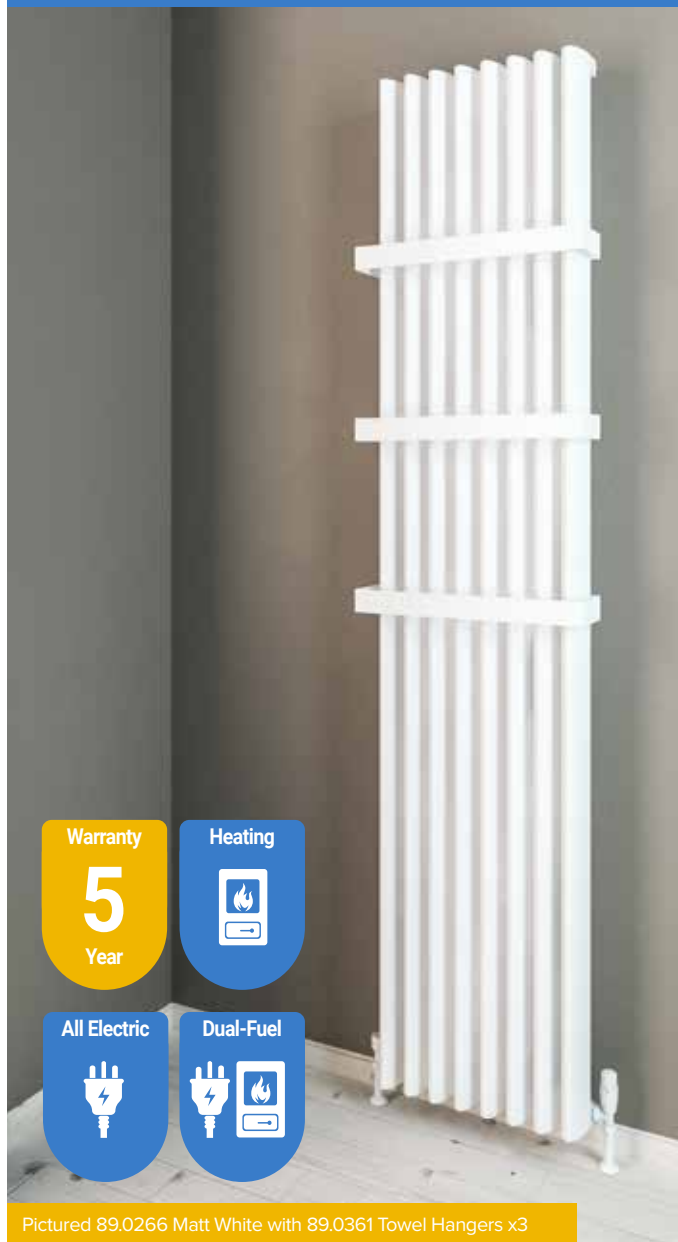

Aluminium Range

WITNEY VERTICAL