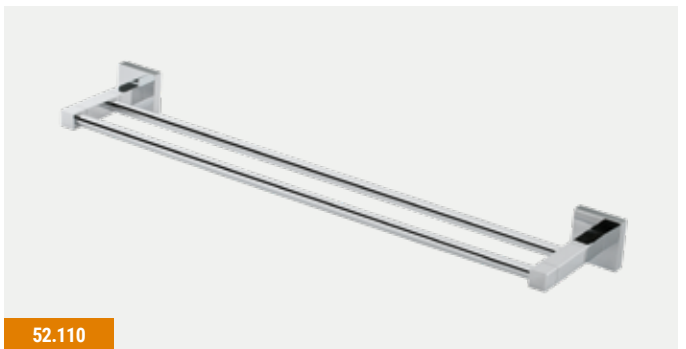

52.112

52.113