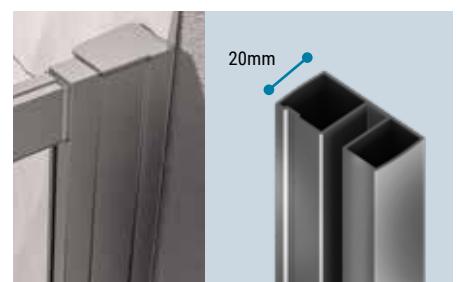

FEATURES

- 10 Year manufacturer's guarantee* W/Conditions
- Easy clean glass
- Suitable for power showers
- Trays available to match
- Chrome finish
- 6mm Tempered safety glass
- Fully concealed fixings

EXTRAS

Extension Profile - Chrome

Size	Code	£ Ex VAT	£ Inc VAT
Vantage 2000 6mm	49.1096	22.00	26.40

Extension Profile Chrome

Works with both sides of the door to wall, or side panel to wall.