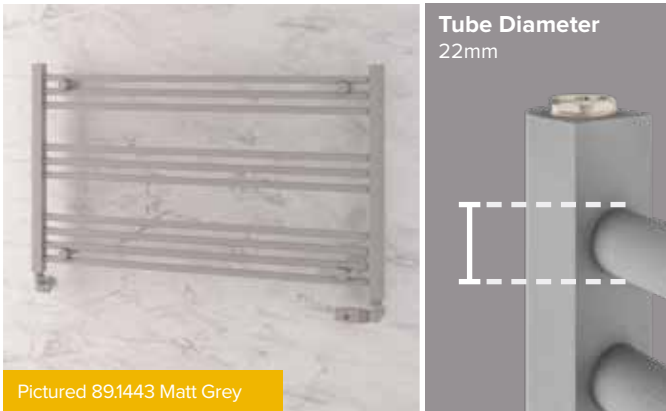

Multirail Range

WINGRAVE - STRAIGHT, MATT GREY

A contemporary straight towel radiator range which comes in chrome, matt anthracite, matt cobalt blue, matt black, matt grey, gloss white and matt white finishes. With a wide variety of sizes, this range not only adds to your bathroom with design simplicity but also keeps your towels warm.

FEATURES

1. 22mm diameter horizontal round tubes
   - Wide range of sizes to fit in all spaces
   - Horizontal sizes to fit under windows
   - Tested to BS EN 442 standards
   - 5 Year manufacturer's warranty*
   - Can be single or dual fuel, or all electric
2. With conditions

Vent Caps Page 853

Warranty

5

Year

Diameter (Ø)

22

MM Bars

Heating

All Electric

Dual-Fuel