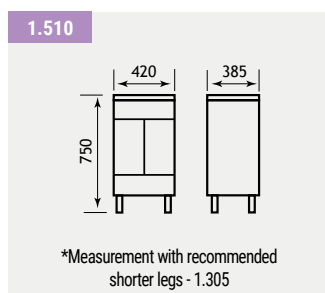

FEATURES - SIT ON BASINS

- Made of 75% natural marble stone
- Repairable if chipped
- Seamless surface, easy to maintain