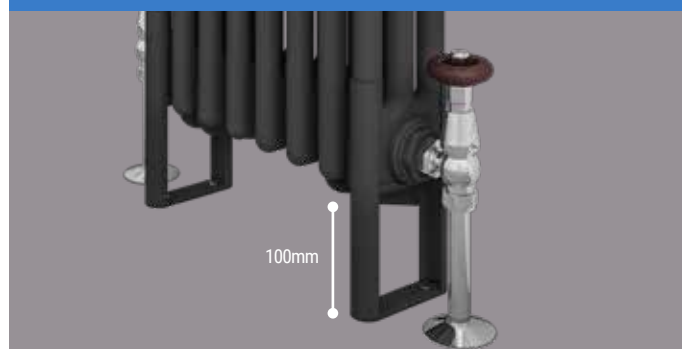

RIVASSA 3 COLUMN RADIATOR FEET

Rivassa Radiator Feet

Description	Code	£ Ex VAT	£ Inc VAT
Rivassa 3 Column Radiator Feet (pair) White	81.0036	35.00	42.00
Rivassa 3 Column Radiator Feet (pair) Matt Anthracite	81.0037	35.00	42.00
Rivassa 3 Column Radiator Feet (pair) Matt Black	81.0237	35.00	42.00