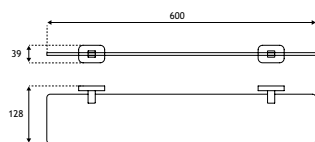

52.453
52.473