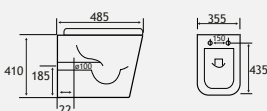

SUDBURY

NEW

Due in January 2024

Soft Close Seat

Eco Vortex Flush

Description	Code	£ Ex VAT	£ Inc VAT
NEW Sudbury BTW Pan Eco Vortex	26.0240	224.00	268.80
NEW Sudbury Soft Close Seat	26.0241	59.00	70.80

CROXLEY

NEW

Due in November 2023

Soft Close Seat

Eco Vortex Flush