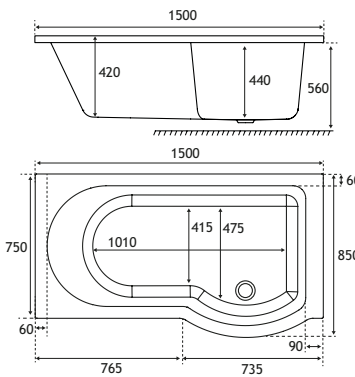

1500 x 850 RH

1500 x 850 x 750 x 440mm

196 Litres

DESCRIPTION	CODE	£ EX VAT	£ INC VAT
1500 x 850 RH Portland - 5mm	42.0188	475.00	570.00
1500 x 850 RH Portland - Beauforté	42.1188	785.00	942.00

PANELS

1500 x 560 P-Shape Front Panel	42.5065	124.00	148.80
1500 x 560 P-Shape Front Panel - Beauforté	42.6065	343.00	411.60
P-Shape Universal End Panel	42.5066	70.00	84.00
P-Shape Universal End Panel - Beauforté	42.6066	123.00	147.60

BATH SCREENS

C Shape Screen 6mm easy clean	69.0140	229.00	274.80
C Shape Screen 6mm with towel rail	69.0143	413.00	495.60

SHOWER

440 DEPTH

HEAD REST

ULTRA STRONG