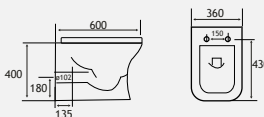

BEDDINGTON

NEW

Due in November 2023

Soft Close Seat

Eco Vortex Flush

Description	Code	£ Ex VAT	£ Inc VAT
NEW Beddington BTW Eco Vortex Pan	26.0228	202.00	242.40
NEW Beddington Soft Close Seat	26.0227	59.00	70.80