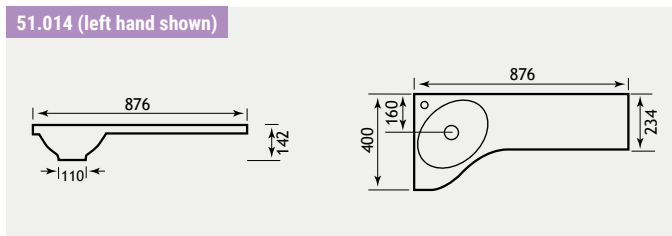

Oslo Cabinets

Description	Code	£ Ex VAT	£ Inc VAT
Oslo Curved Long top Plain LH	51.043	154.00	184.80
Oslo Curved Long top Plain RH	51.044	154.00	184.80
Oslo 30cm base cupboard, 1 door	1.293	169.00	202.80
Oslo 30cm tall cupboard, 2 door	1.294	404.00	484.80
Oslo curved end unit LH	1.306	285.00	342.00
Oslo curved end unit RH	1.307	285.00	342.00
Oslo Combi 580 door base unit	1.300	313.00	375.60

Oslo WC Unit

Description	Code	£ Ex VAT	£ Inc VAT
Oslo WC unit only†	1.287	326.00	391.20
Oslo WC unit plinth	1.288	18.00	21.60
Plain infill panel 30 x 81cm	1.042	88.00	105.60

Oslo WC unit spares

Description	Code	£ Ex VAT	£ Inc VAT
Upper panel for 1.287 Oslo WC unit	1.99070	82.00	98.40
Lower panel Oslo 50cm tall cistern unit	1.99046	74.00	88.80

Plain Tops

Description	Code	£ Ex VAT	£ Inc VAT
Oslo curved end top LH	51.049	256.00	307.20
Oslo curved end top RH	51.050	256.00	307.20
Oslo single quad top	51.051	92.00	110.40
Oslo 580 Combi basin top	51.047	182.00	218.40
Oslo Slab top 794	51.048	267.00	320.40
MDF WC Diamante 50cm top†	1.075	63.00	75.60
Oslo curved end unit LH	1.306	285.00	342.00
Oslo curved end unit RH	1.307	285.00	342.00

†Required 1.075 top and 1.288 plinth. *Due to depth of the waste area, the trap for external overflow kit & a flip top basin waste (unslotted) are recommended for installation.

Extras

Description	Code	£ Ex VAT	£ Inc VAT
Trap for external overflow kit	7.0015	24.00	28.80
Flip Top Basin Waste - Unslotted	25.0005	19.00	22.80