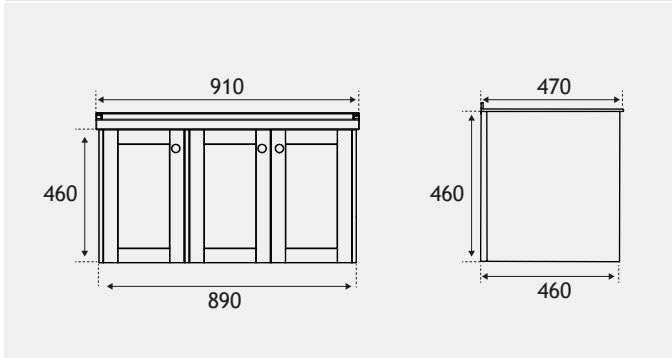

90 CM UNIT

NEW

NEW

Chrome handles supplied as standard

NEW! Hardwick 90cm Square Wall Hung Unit

| Description | Colour | Code | £ Ex VAT | £ Inc VAT |
|------------------------------|-----------------|---------|----------|---------------|
| Hardwick 90cm Wall Hung Unit | Matt White | 36.2059 | 309.00 | 370.80 |
| Hardwick 90cm Wall Hung Unit | Matt Anthracite | 36.2061 | 309.00 | 370.80 |