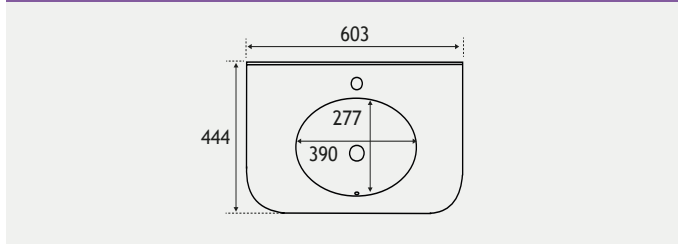

60 CM UNIT BASIN

Hardwick 50cm Traditional Unit Basin				
Description	Colour	Code	£ Ex VAT	£ Inc VAT
Hardwick Traditional 50cm Basin Quartz	White Quartz	36.4001	209.00	250.80
Hardwick Traditional 50cm Basin	White Polymarble	36.0005	174.00	208.80

Hardwick 60cm Traditional Unit Basin				
Description	Colour	Code	£ Ex VAT	£ Inc VAT
Hardwick Traditional 60cm Basin Quartz	White Quartz	36.4002	220.00	264.00
Hardwick Traditional 60cm Basin	White Polymarble	36.0008	191.00	229.20