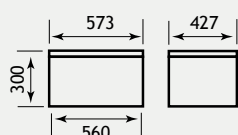

FEATURES

- Soft close system on drawer

FEATURES - SIT ON BASINS

- Made of 75% natural marble stone
- Repairable if chipped
- Seamless surface, easy to maintain

For other sit-on basins see page 192

1.712

51.030 - Natura