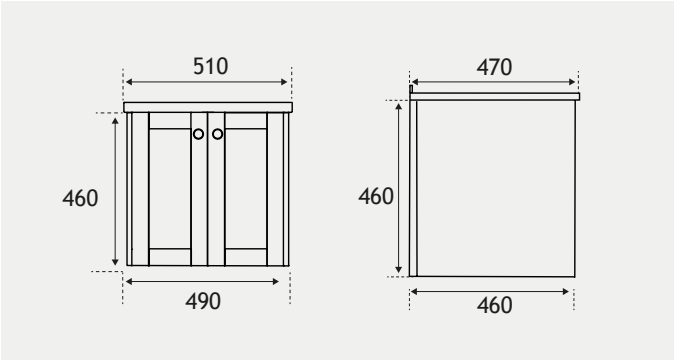

50 CM UNIT BASIN

60 CM UNIT BASIN

NEW! Hardwick 50cm Square Unit Basin

Description	Colour	Code	£ Ex VAT	£ Inc VAT
Hardwick Square 50cm Basin Quartz	White Quartz	36.2033	182.00	218.40
Hardwick Square 50cm Basin	White Polymarble	36.2032	152.00	182.40

NEW! Hardwick 60cm Square Unit Basin

Description	Colour	Code	£ Ex VAT	£ Inc VAT
Hardwick Square 60cm Basin Quartz	White Quartz	36.2037	192.00	230.40
Hardwick Square 60cm Basin	White Polymarble	36.2036	162.00	194.40
Hardwick Square 60cm Basin	White Ceramic	37.2038	162.00	194.40