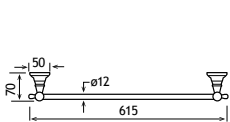

Rockingham

ROCKINGHAM SOLID BRASS ACCESSORIES

52.046