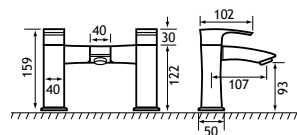

Diorama Range

DIORAMA

MP

Diorama			
Description	Code	£ Ex VAT	£ Inc VAT
Diorama mono basin c/w clicker waste†	56.2028	159.00	190.80
Diorama bath filler†	56.2030	227.00	272.40
Diorama BSM inc kit*†	56.2031	261.00	313.20
Minimalist square /Type 10 Shower Handset**	98.0016	15.00	18.00

*Wall brackets sold separately. Ceramic disc technology.

** 98.0016 handset as optional extra. While Stocks Last†

MP - 0.5 bar minimum

56.2030