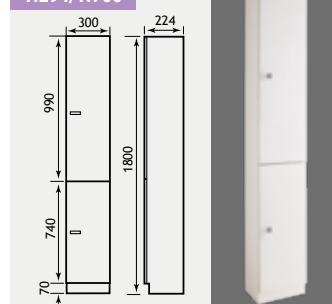

1.294/1.766