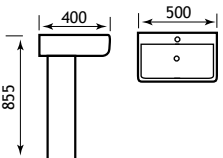

26.0028

26.0029