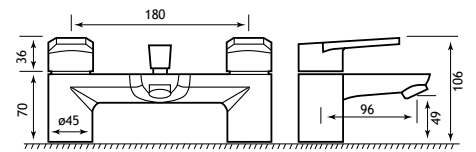

Prestwood Range

PRESTWOOD

Prestwood

Description	Code	£ Ex VAT	£ Inc VAT
Prestwood Mono Basin	56.2078	121.00	145.20
Prestwood Bath Filler	56.2079	215.00	258.00
Prestwood BSM inc kit*	56.2080	264.00	316.80

*Wall brackets sold separately. Ceramic disc technology.

MP

BSM KIT

MP

MP

56.2080