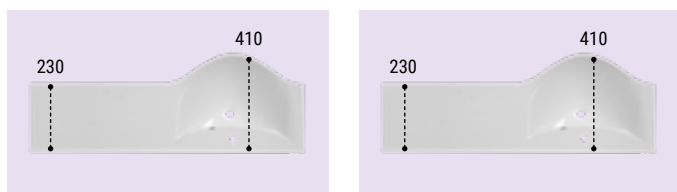

All 1096mm in length, 145mm depth to top of rim

Basin Unit

The upper panel is supplied cut for the Diamante 1150mm top

1.071	Width	Depth	Height
	600mm	225mm	810mm

*Excluding countertop and basin

Concealed Cistern WC unit

With two removable fascia panels. The panels are not pre-drilled or cut (for greater flexibility when fitting)

1.070	Width	Depth	Height
	495mm	225mm	810mm

*Height excluding countertop and basin

Mirror & Cornice

with LED lamps and pull-cord operation

1.036 / 1.204	Width	Height
	600mm	706mm

*Cornice sold separately

Wall Cupboard

with two doors

1.254	Width	Depth	Height
	500mm	176mm	700mm

Extras			
Description	Code	£ Ex VAT	£ Inc VAT
Uncut top panel for new Diamante 60cm basin unit	1.079	88.00	105.60
Diamante WC top panel	1.072	95.00	114.00
Diamante WC bottom panel	1.073	95.00	114.00
Top panel for new Diamante 60cm basin unit	1.074	88.00	105.60
Eastbrook Jacket Hidden Cistern - Bottom Inlet	53.001	112.00	134.40

For more hidden cisterns see pages 194-195.