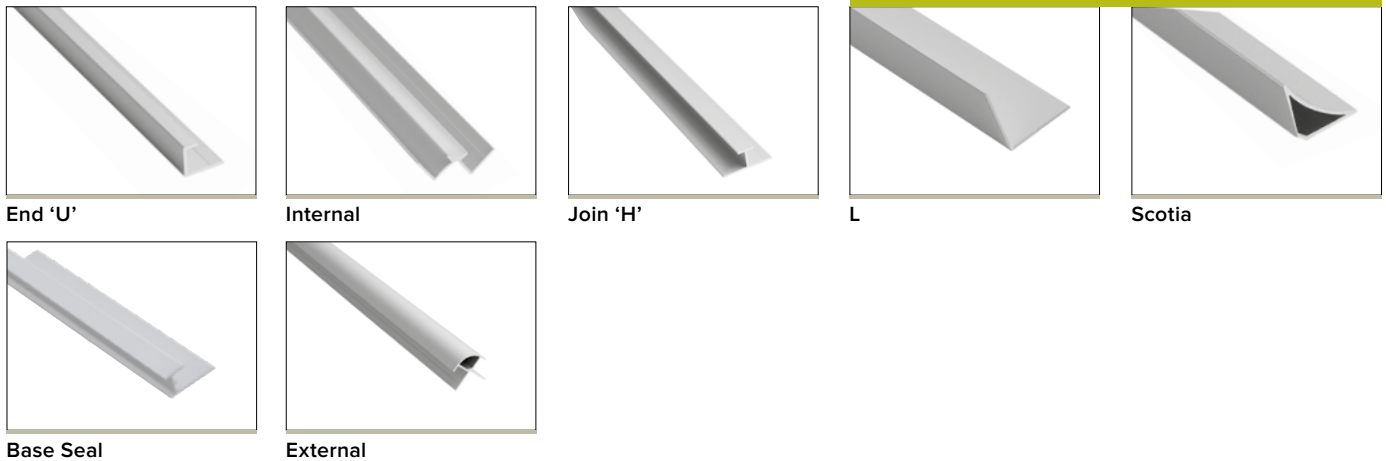

FEATURES

- Mirror gloss surface
- Highly durable surface
- Waterproof surface
- Easy clean
- Fade free

Panel instructions page 548-549

Extrusions Panels

EXTRUSIONS PANELS SHAPE

EXTRUSIONS PANELS COLOUR

Extrusions. All 2430-2440mm lengths.