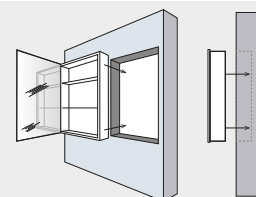

Features

- Two light sensors
- Internal shaver socket
- Soft close door
- Digital clock