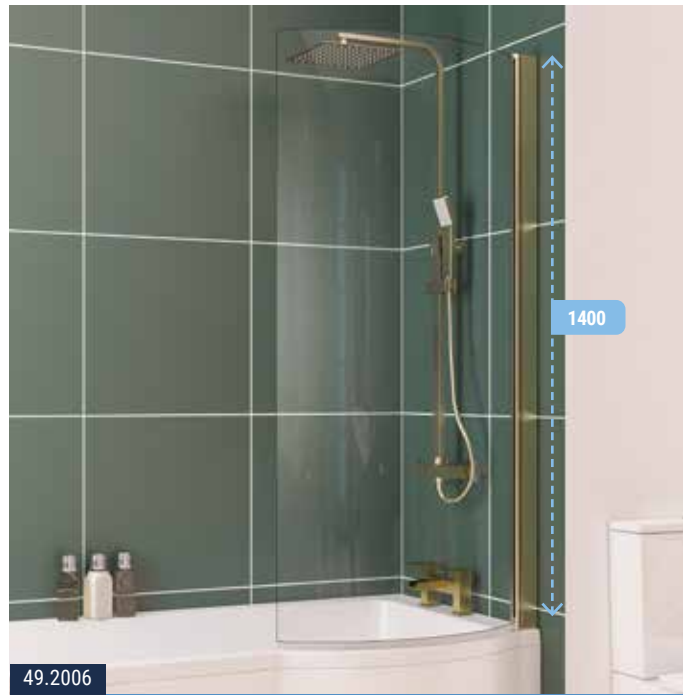

49.2006

DESIGNER P SHAPE SCREENS - RIGHT HAND

Description	Colour	Code	£ Ex VAT	£ Inc VAT
P Shape Bath Screen 6mm - Right Hand (RH)	Brushed Brass	49.2006	233.00	279.60
P Shape Bath Screen 6mm - Right Hand (RH)	Matt Black	49.2004	219.00	262.80
P Shape Bath Screen 6mm - Right Hand (RH)	Chrome	49.2002	208.00	249.60

FEATURES

- 6mm P Shape clear glass
- Concealed profile
- Zinc-alloy pivot hinges