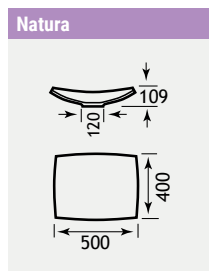

FEATURES - Sit On Basins

- Made of 75% natural marble stone
- Repairable if chipped
- Seamless surface, easy to maintain