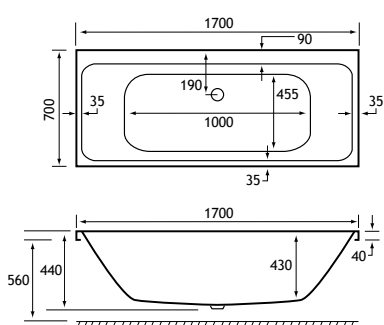

1700 x 700 DE

1700 x 700 x 440mm

227 Litres

DESCRIPTION	CODE	£ EX VAT	£ INC VAT
1700 x 700 Malin - 5mm	42.0073	322.00	386.40
1700 x 700 Malin - Beauforté	42.1073	577.00	692.40
PANELS			
1700 x 560 Front Panel	42.5013	114.00	136.80
700 x 560 End Panel	42.5024	69.00	82.80
1700 x 560 Front Panel - Beauforté	42.6013	192.00	230.40
700 x 560 End Panel - Beauforté	42.6024	114.00	136.80
1700 Adjustable Front Panel - Beauforté	42.6033	277.00	332.40
1810 x 810 L Shape Flat Panel - Beauforté	42.6035	367.00	440.40

HEAD REST

440 DEPTH

ULTRA STRONG