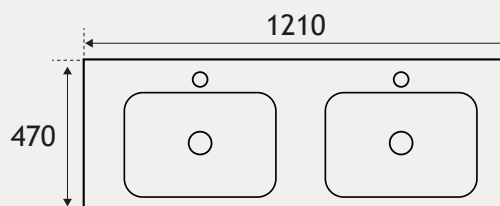

Hardwick Range

HARDWICK SQUARE UNIT WALL HUNG 120 CM UNIT DOUBLE BOWL

NEW

36.0065 Hardwick Double Bowl Wall Hung Unit Chrome handles supplied as standard

120 CM UNIT

NEW

120 CM UNIT DOUBLE BOWL BASIN

NEW! Hardwick 120cm Square Double Bowl Unit