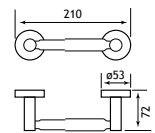

Genoa

GENOA SOLID BRASS ACCESSORIES

FEATURES

- Made of solid brass
- Meticulously polished to produce mirror-like finish
- Bright chrome finish

Can be freestanding or wall mounted

52.005

52.006

52.007

52.008

52.009

52.010

Each rail moves independently

52.007