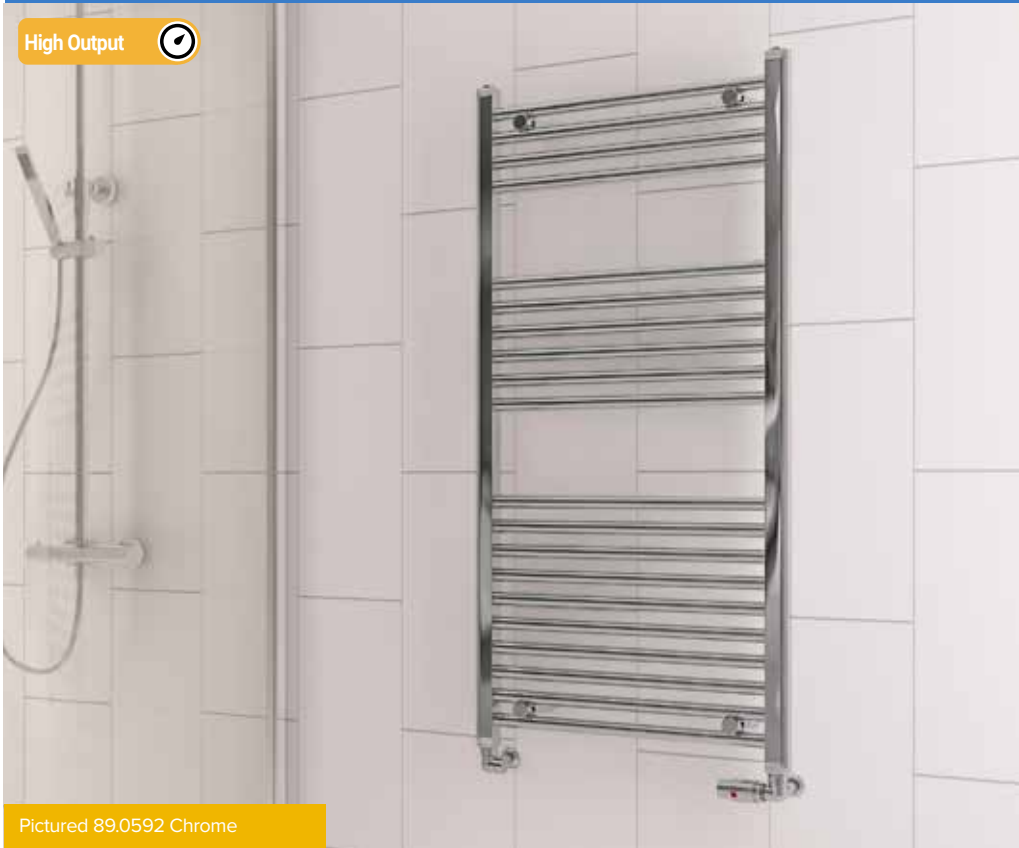

Multirail Range

WESTWARD - STRAIGHT

High Output

D Shape Vent Caps
Page 853

Towel Hangers
Page 850

Room Divider Bracket Sets
Page 851

Robe Hooks
Page 850

Multi-Rail Hangers
Page 850

Tube Diameter
25mm