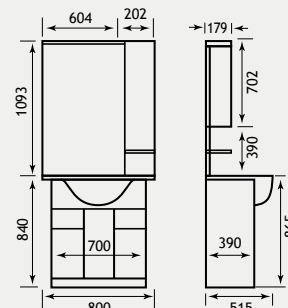

FEATURES - CAST MARBLE TOPS

- Made of 75% natural marble stone
- Repairable if chipped
- Seamless surface, easy to maintain

1.203 / 1.204

1.208 / 1.209

*NB Mirror and cornice height does not include plastic shroud