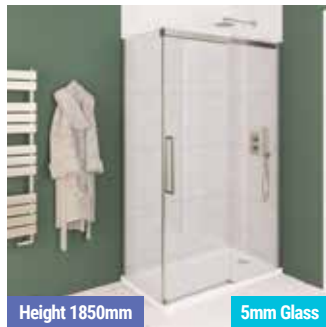

Height 2000mm 10mm Glass
Vanguard P496-497
 1000, 1100, 1200, 1400, 1600, 1700mm

Height 1850mm 6mm Glass
Volente In-line Sliding Door P434-435
 1300, 1400, 1500, 1700mm

Bi-Fold Doors

Height 1850mm 5mm Glass
Corniche 2000 - Chrome P492
 1000, 1100, 1200, 1300, 1400, 1500, 1600, 1700mm