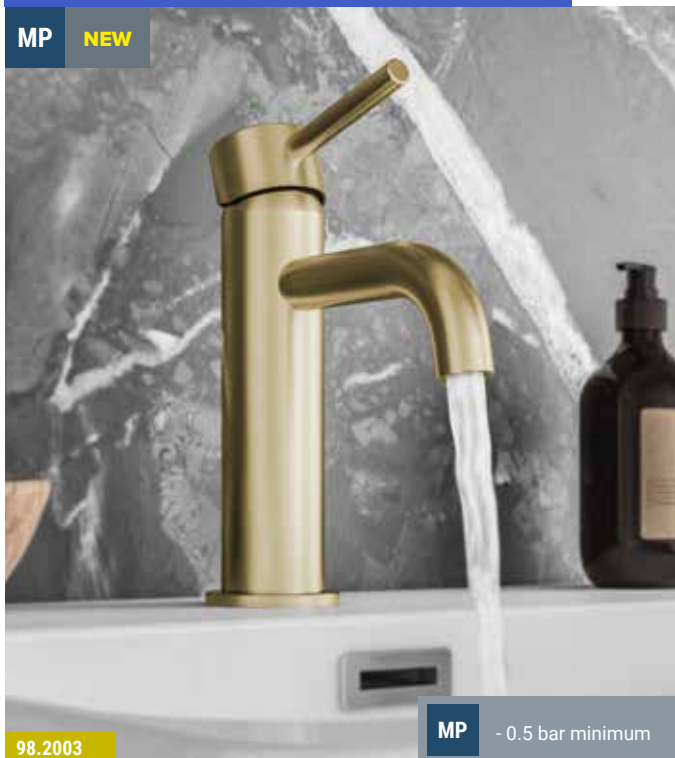

Meriden Range

MERIDEN BASIN MONO

MP **NEW**

98.2003

MP - 0.5 bar minimum

NEW! Meriden Basin Mono

Description	Colour	Code	£ Ex VAT	£ Inc VAT
Meriden Basin Mono Inc waste*	Chrome	98.2001	99.00	118.80
Meriden Basin Mono Inc waste*	Matt Black	98.2002	120.00	144.00
Meriden Basin Mono Inc waste*	Brushed Brass	98.2003	125.00	150.00

* Plain handle included. Alternative handle options compatible with this product are available at the bottom of pages 948-949.

MP **NEW**

98.2001

98.2001 - 98.2002 - 98.2003

MP **NEW**

98.2002

MERIDEN BASIN MIXER

NEW! Meriden Basin Mixer

Description	Colour	Code	£ Ex VAT	£ Inc VAT
Meriden Wall Mounted Basin Mixer*	Chrome	98.2007	82.00	98.40
Meriden Wall Mounted Basin Mixer*	Matt Black	98.2008	96.00	115.20
Meriden Wall Mounted Basin Mixer*	Brushed Brass	98.2009	100.00	120.00

MP

NEW

98.2008

* Plain handle included. Alternative handle options compatible with this product are available at the bottom of pages 948-949.

98.2007 - 98.2008 -
98.2009

MP

NEW

98.2009

MP **NEW**