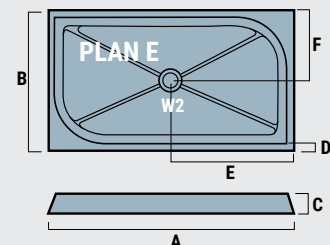

Rectangular Trays