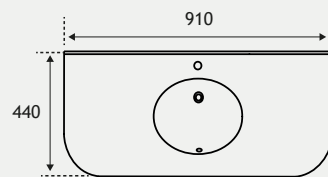

90 CM UNIT BASIN

NEW! Hardwick 90cm Traditional Unit Basin

Description	Colour	Code	£ Ex VAT	£ Inc VAT
Hardwick Traditional 90cm Basin Quartz	White Quartz	36.2018	289.00	346.80
Hardwick Traditional 50cm Basin Polymarble	White (Plain)	36.2017	225.00	270.00

NEW EXTRAS

36.9215

36.9216

36.9213

36.9214

NEW! Hardwick Range Extras

Description	Colour	Code	£ Ex VAT	£ Inc VAT
Hardwick Handle (Each)	Brushed Brass	36.9216	8.00	9.60
Hardwick Handle (Each)	Matt Black	36.9215	8.00	9.60
Round Overflow	Brushed Brass	36.9214	5.00	6.00
Round Overflow	Smooth Black	36.9213	5.00	6.00