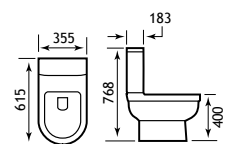

Description	Code	£ Ex VAT	£ Inc VAT
Dura Pan inc fixings *	26.0006	114.00	136.80
NEW Dura Eco Vortex Pan	26.0193	148.00	177.60
Dura Rimless Pan	26.0130	143.00	171.60
Dura Cistern inc fittings	26.0007	82.00	98.40
Dura Deluxe Soft Close Seat	26.0015	73.00	87.60
Dura Deluxe Seat	50.011	41.00	49.20
Jollytronic universal bottom entry cistern fitting	7.0000	135.00	162.00

*Soil can be turned left or right at the back of the pan