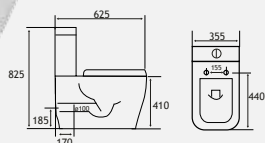

Sudbury Range

SUDBURY PAN

ECO VORTEX TECHNOLOGY

NEW

Soft Close Seat

Eco Vortex Flush

Description	Code	£ Ex VAT	£ Inc VAT
Subury Eco Vortex Pan	26.0236	243.00	291.60
Subury Cistern inc Fittings	26.0237	83.00	99.60
Subury Soft Close Seat	26.0241	59.00	70.80

SUDBURY BTW PAN

ECO VORTEX TECHNOLOGY

NEW

Soft Close Seat

Eco Vortex Flush

Description	Code	£ Ex VAT	£ Inc VAT
Subury BTW Eco Vortex Pan	26.0240	224.00	268.80
Subury Cistern inc Fittings	26.0237	83.00	99.60
Subury Soft Close Seat	26.0241	59.00	70.80

COMPLETE THE LOOK

CONWY

NEW

Size H x W	Watts	BTU	Element Output	Element Type	Code	£ Ex VAT	£ Inc VAT
1200 x 220mm	192	655	100W	A, A+, D, E, F, G	41.0714	187.00	224.40

ECO VORTEX FLUSH TECHNOLOGY

INTRODUCTION

This new ultra-quiet flushing design, makes flushing and bathroom cleaning more cost & time-effective on a daily basis.

FEATURES

- Patented technology
- 300% increased cleaning ability
- Stops traditional flush splashing
- Uses less water than traditional flush