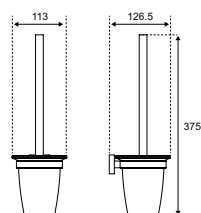

52.457

52.452

52.472