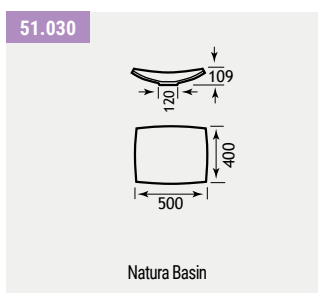

FEATURES - SIT ON BASINS

- Made of 75% natural marble stone
- Repairable if chipped
- Seamless surface, easy to maintain