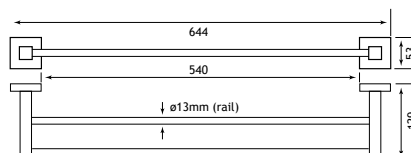

52.111

52.110