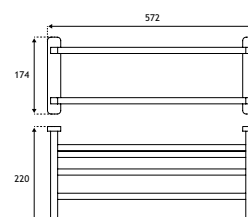

52.417
52.437