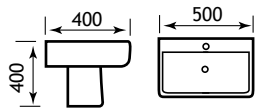

26.0030

26.0029