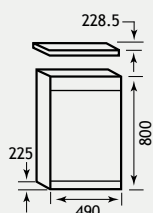

Description	Code	£ Ex VAT	£ Inc VAT
Oslo WC unit only	1.287	326.00	391.20
Oslo WC unit lid	1.075	63.00	75.60
Oslo WC unit plinth	1.288	18.00	21.60

OSLO 80 BASIN

Oslo base units create a stunning impression with their simplistic yet sophisticated design. Choosing a basin that matches your selection of tap or accessories unites all design elements to display an effortless look.