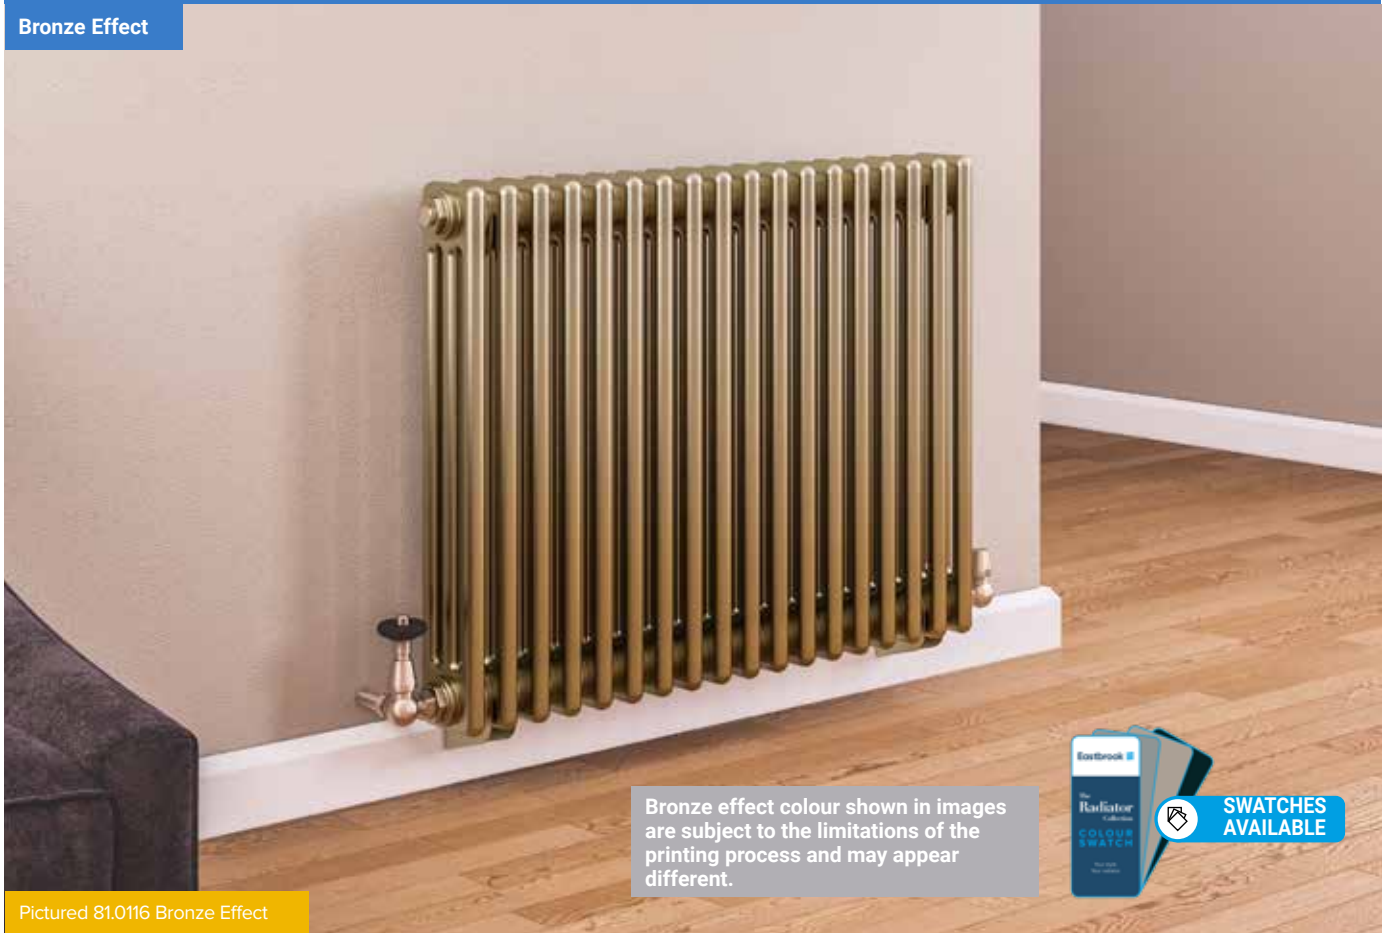

Traditional Range

RIVASSA 3 COLUMN

Bronze Effect

Bronze effect colour shown in images are subject to the limitations of the printing process and may appear different.

Chrome Effect