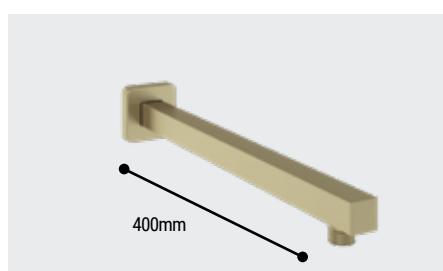

- Outlet to wall 360mm
- Solid brass construction

| Modern Square Fixed Over Head Shower Arm | | | |
|------------------------------------------|---------|----------|-----------|
| Description | Code | £ Ex VAT | £ Inc VAT |
| Square Wall Arm | 60.1041 | 24.00 | 28.80 |