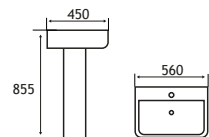

26.0229 & 26.0232