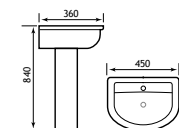

Northall/Farrington 450mm 1TH Basin

Description	Code	£ Ex VAT	£ Inc VAT
Farrington/Northall 450mm 1TH basin	26.0064	73.00	87.60
Farrington/ Northall Pedestal	26.0063	66.00	79.20

26.0064/26.0063

Northall/Farrington 500mm 1TH Basin

Description	Code	£ Ex VAT	£ Inc VAT
Farrington/Northall 500mm 1TH basin	26.0066	96.00	115.20
Farrington/ Northall Pedestal	26.0063	66.00	79.20