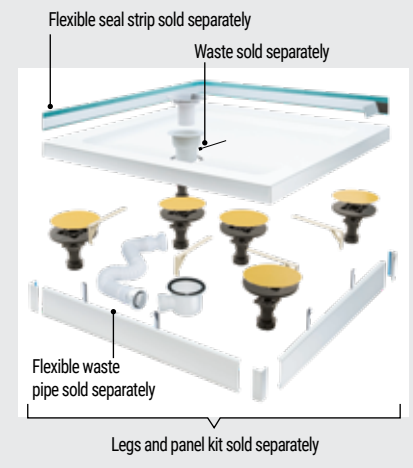

Waste sold separately.

EXTRAS

Legs, Panel Packs & Seal Strip

Description	Code	£ Ex VAT	£ Inc VAT
Volente legs & panel quad trays up to 1200 x 1000	158.081	80.00	96.00
Volente legs & panel for quad trays over 1200	158.085	97.00	116.40
2.8m Flexi Versatile Sealstrip	30.5012	19.00	22.80
Flexible waste pipe White	30.400B	17.00	20.40

Panel height 95mm, adjustable legs 85-105mm. *Does not include flexible waste pipe (30.400B)

Chrome Shower Waste

Description	Code	£ Ex VAT	£ Inc VAT
Mega flow shower waste	12.040	26.00	31.20
Volente Luxury Metal Chrome Shower Waste Chrome	41.5000	31.00	37.20

Waste efficiency decreases when shower head is positioned directly above waste.

FEATURES

- 40% Lighter than a high wall stone resin tray
- Reinforced high strength resin marble material
- Made with WRAS approved resins.
- Adjustable legs (within the leg kit pack) supplied with ultra-strong self adhesive pads.

Shown below with legs and panel pack, seal strip, flexible waste pipe and waste, which are all sold separately.