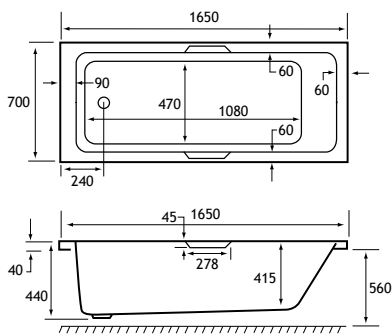

1650 x 700 SE TG Grips Sold Separately - Page 65

1650 x 700 x 440mm		224 Litres	
DESCRIPTION	CODE	£ EX VAT	£ INC VAT
1650 x 700 TG Portland - 5mm	42.0026	289.00	346.80
1650 x 700 TG Portland - Beauforté	42.1026	528.00	633.60
PANELS			
1650 x 560 Front Panel	42.5015	114.00	136.80
700 x 560 End Panel	42.5024	69.00	82.80
1650 x 560 Front Panel - Beauforté	42.6015	192.00	230.40
700 x 560 End Panel - Beauforté	42.6024	114.00	136.80
1810 x 810 L Shape Flat Panel - Beauforté	42.6035	367.00	440.40

- SHOWER
- GRIPS
- 440 DEPTH
- HEAD REST
- ULTRA STRONG