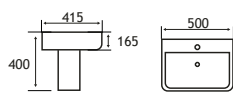

Beddington Range

BEDDINGTON

NEW

Due in November 2023

NEW

Soft Close Seat

Eco Vortex Flush

The Beddington range features soft curves and clean vertical sides, perfect for any modern day bathroom. The versatile range includes a comfort height and rimless pan.

FEATURES

- Eco Vortex Technology
- Soft close seat lifts off for easy cleaning

BEDDINGTON PEDESTAL BASINS

NEW

Description	Code	£ Ex VAT	£ Inc VAT
Beddington 450mm Basin 1TH	26.0231	89.00	106.80
Beddington 500mm Basin 1TH	26.0230	97.00	116.40
Beddington 560mm Basin 1TH	26.0229	106.00	127.20
Beddington Full Pedestal	26.0232	53.00	63.60
Beddington Semi Pedestal	26.0233	44.00	52.80

26.0231

26.0230

26.0229

26.0229 & 26.0232