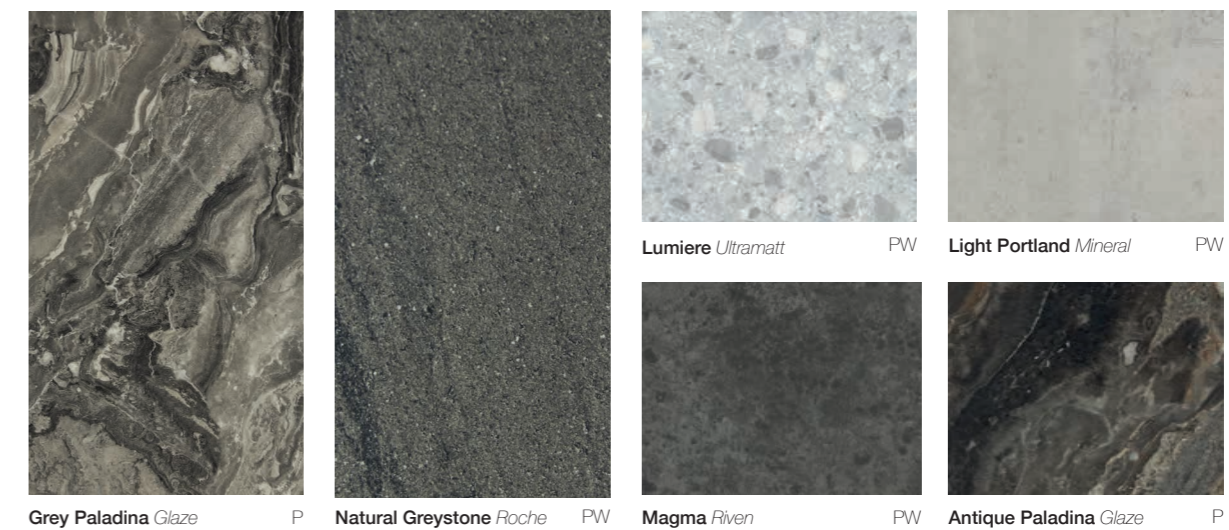

nuance marbles

nuance luxe

P = wall panels | W = worksurface

Check out our texture guide on page 48 to find out what your chosen panel is available in.

nuance woods

nuance earth

nuance stones

To find out more and order samples, visit www.bushboard.co.uk/nuance