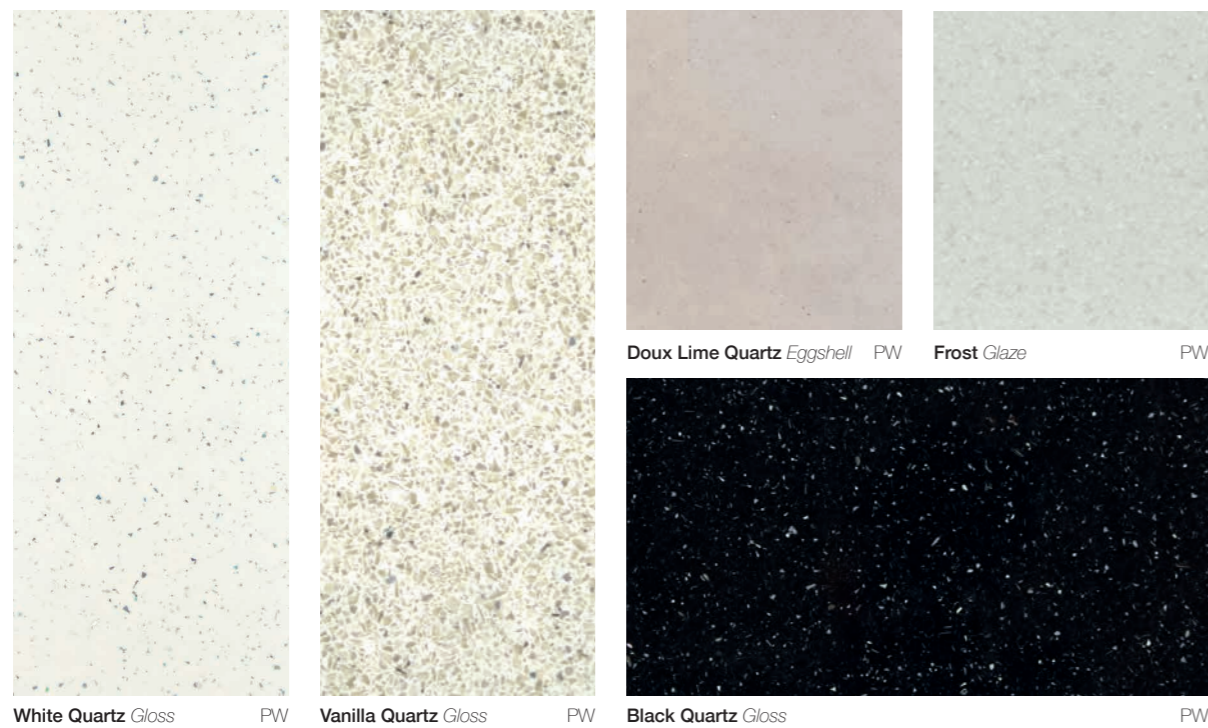

nuance marbles

nuance luxe

P = wall panels | W = worksurface

Check out our texture guide on page 48 to find out what your chosen panel is available in.

nuance woods

nuance earth

nuance stones

To find out more and order samples, visit www.bushboard.co.uk/nuance