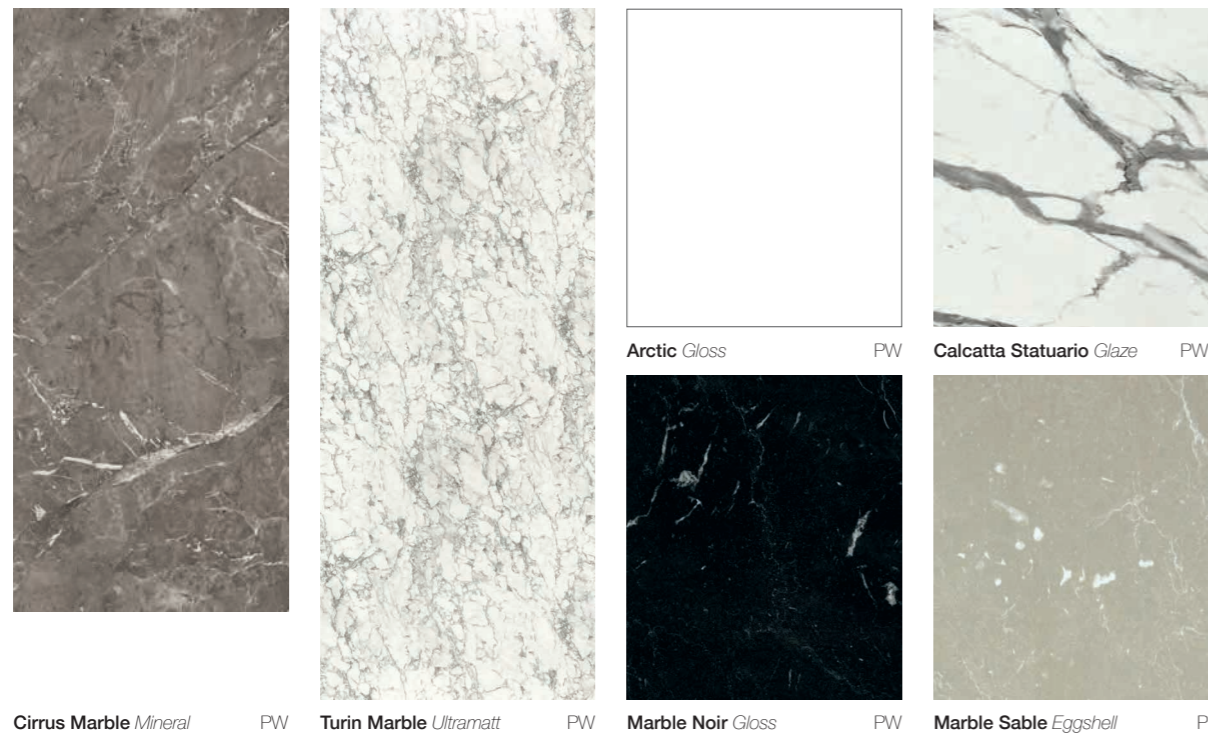

nuance marbles