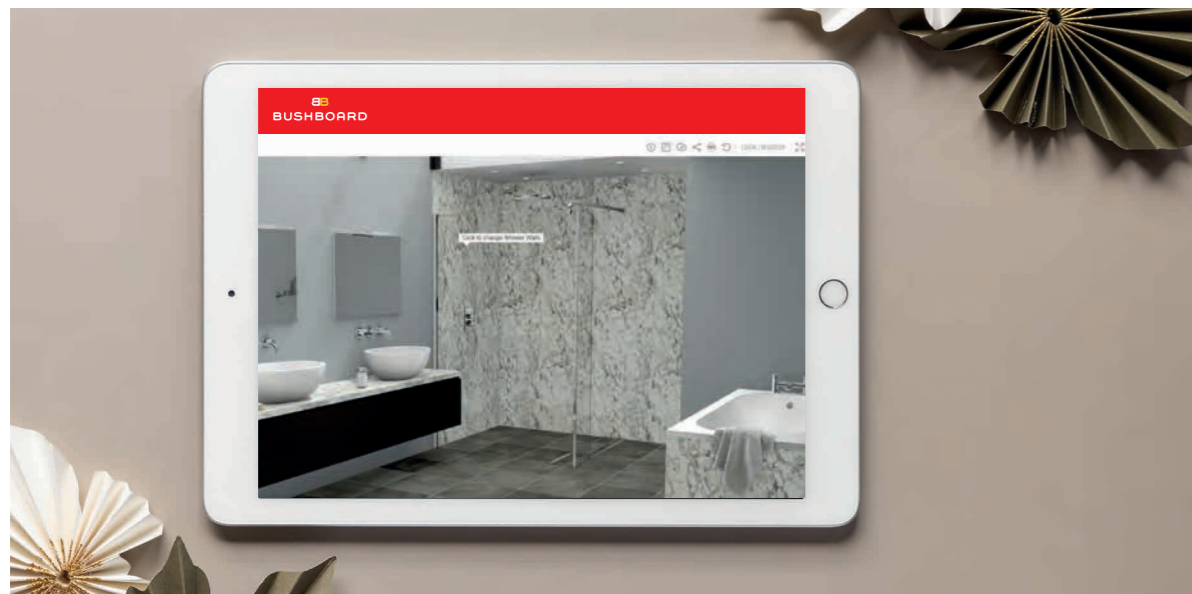

complete

The professional bathroom adhesive

here to help

Choosing a new bathroom is an exciting time and we have all the tools you need.

Start online with our Nuance planner, get creative with our Design Studio and then order your samples and find a retailer. With Nuance it's so easy.

See how Nuance can shape the perfect bathroom from walk-in wetrooms to shower enclosures and family bathrooms.

We will show you how easy it is to transform your bathroom design with Nuance.

Visit www.bushboard.co.uk/nuance