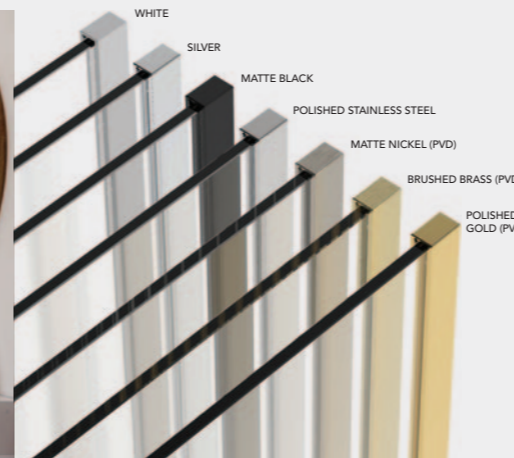

Please Note: Colour PVD Finishes only available on 1200mm straight or 650mm angled stabilising bars.