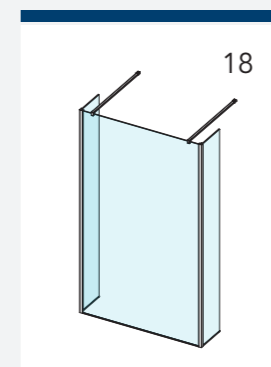

AYO® COLOUR CONFIGURATION GUIDE

Please note only configurations using 1200mm Straight Stabilising Bar, 650mm Angled Stabilising Bar, T Piece and Ultra Clear Corner Seal are possible in the premium colours;

- Brushed Brass (PVD)
- Matte Nickel (PVD)
- Polished Gold (PVD)
- Polished Stainless Steel
- White