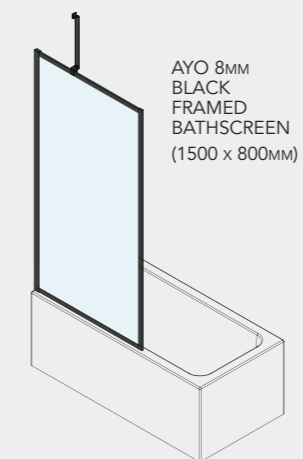

Expertly crafted, the AYO Framed Bathscreen will bring a harmonious look to the modern bathroom.

METAL FRAMEWORK  
SURROUNDS GLASS,  
ENSURING MAXIMUM  
DURABILITY

- 8mm**  
TOUGHENED  
SAFETY GLASS
- 1500mm**  
HEIGHT
- 350mm ANGLED  
STABILISING  
BAR INCLUDED**
- CLEARVUE  
GLASS COATING**
- BLACK  
PROFILES ONLY**
- CONCEALED  
FIXINGS**
- REVERSIBLE**
- FIXED  
BATHSCREEN**
- 20  
YEAR  
GUARANTEE**