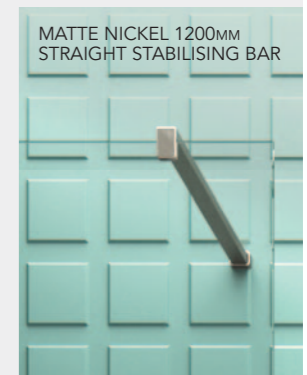

## CHOOSE YOUR CONFIGURATION

CONFIGURATION 15

- ×1 Glass Panel
- ×2 Straight Stabilising Bar

CONFIGURATION 16

- ×1 Glass Panel
- ×2 Floor to Ceiling Stabilising Bars

CONFIGURATION 17

- ×1 Glass Panel
- ×2 Fixed Panels
- ×2 Glass Joining Brackets
- ×2 Ultra Clear Corner Seals