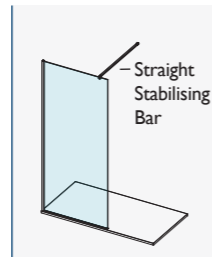

AYO® 10MM COMPLETE WETROOM KITS BRUSHED BRASS & POLISHED GOLD

For ease of ordering, we have created product codes for a complete wetroom, kits that cover the most popular wetroom configuration choices.

Each complete kit below includes a 10mm glass panel, 15mm wall profile and a suitable stabilising bar solution.

10MM COMPLETE MODULAR WETROOM KITS

SIZE	CODE - BRUSHED BRASS	CODE - POLISHED GOLD
450mm	AYO10MWR45-CBRB	AYO10MWR45-CPG
500mm	AYO10MWR50-CBRB	AYO10MWR50-CPG
600mm	AYO10MWR60-CBRB	AYO10MWR60-CPG
700mm	AYO10MWR70-CBRB	AYO10MWR70-CPG
760mm	AYO10MWR76-CBRB	AYO10MWR76-CPG
800mm	AYO10MWR80-CBRB	AYO10MWR80-CPG
900mm	AYO10MWR90-CBRB	AYO10MWR90-CPG
1000mm	AYO10MWR100-CBRB	AYO10MWR100-CPG
1100mm	AYO10MWR110-CBRB	AYO10MWR110-CPG
1200mm	AYO10MWR120-CBRB	AYO10MWR120-CPG
1400mm	AYO10MWR140-CBRB	AYO10MWR140-CPG

650mm Angled Stabilising Bar included with 450, 500 & 600mm COMPLETE modular kits.
1200mm Straight Stabilising Bar included with COMPLETE modular kits over 700mm.

ACCESSORIES

PRODUCT DESCRIPTION	CODE - BRUSHED BRASS	CODE - POLISHED GOLD
T-Piece	AYOTP-CBRB	AYOTP-CPG

Note: T-Piece to be purchased separately to create a Side / End Panel configuration.

NEW - 10MM HINGED ROTATING PANEL

PRODUCT DESCRIPTION	CODE - BRUSHED BRASS	CODE - POLISHED GOLD
300mm Hinge Rotating Panel	AYO10HRP30CBRBC	AYO10HRP30CPGC
450mm Hinge Rotating Panel	AYO10HRP45CBRBC	AYO10HRP45CPGC
500mm Hinge Rotating Panel	AYO10HRP50CBRBC	AYO10HRP50CPGC