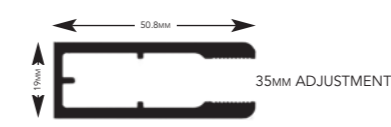

35MM WALL PROFILE SILVER

RECESSED FLOOR CHANNEL