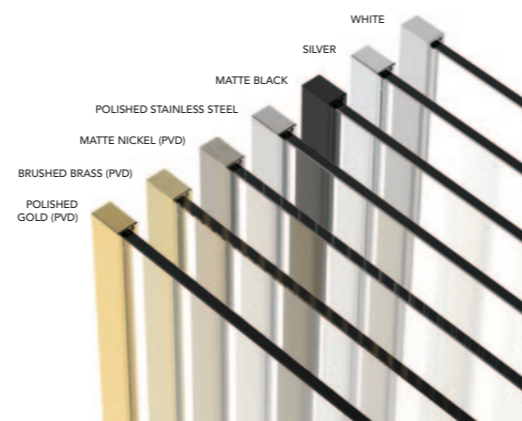

HINGED ROTATING DEFLECTOR PANEL

The AYO Hinge Rotating deflector panel offers both visual appeal and practical functionality.

Designed to fit alongside an AYO wetroom panel, these minimalist glass rotating panels can be folded to an impressive 180 degrees. This allows for generous access to the shower, whilst protecting the bathroom from unwanted water splash.

Available in a variety of premium colour finishes, there is an option to suit all bathroom needs. The frameless design of the hinge rotating panel delivers an effortless luxury to the wetroom shower zone.

8mm TOUGHENED SAFETY GLASS	2000mm HEIGHT	REVERSIBLE	WETROOM OR SHOWER TRAY INSTALLATION