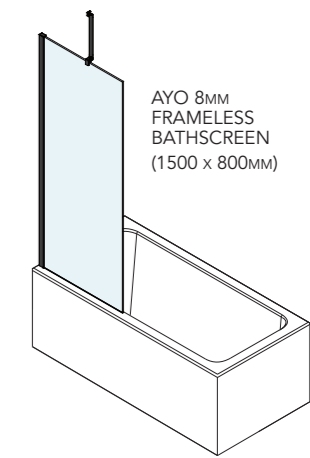

AYO 8MM
FRAMELESS
SILVER
BATHTHSCREEN