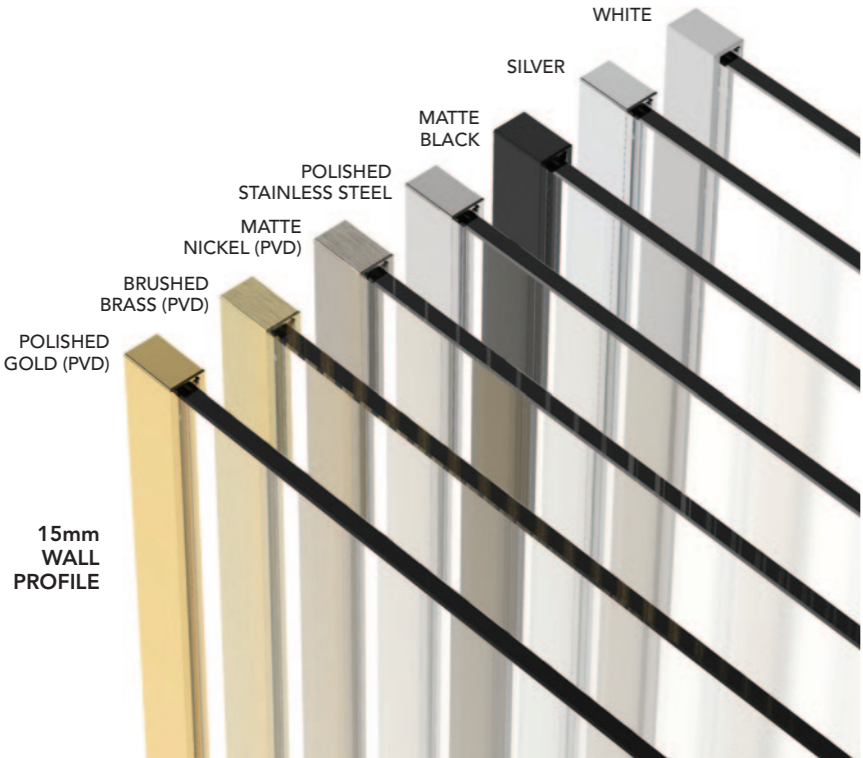

### PVD - PHYSICAL VAPOUR DEPOSITION

PVD is a technique that applies colour on an atomic level to a base surface inside a vacuum chamber. This process physically changes the original base material to the desired colour composition, meaning that the surface won't wear off or degenerate over time.

## AYO COLOUR

Please note: 15mm Wall Profile is available the premium colours - White, Brushed Brass, Matte Nickel, Stainless Steel and Polished Gold.

CORNER PROFILE

CONCEALED CHANNEL WALL & FLOOR PROFILE

35mm WALL PROFILE

15mm WALL PROFILE

H JOINING PROFILE

END PROFILE

ULTRA CLEAR BOTTOM GLASS SEAL (PRE BONDED ON TO GLASS)

ULTRA CLEAR CORNER SEAL

BLACK CORNER SEAL