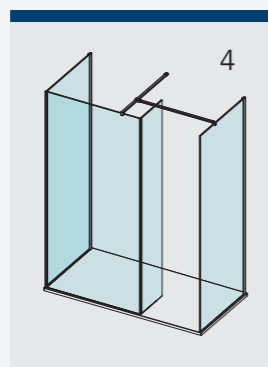

AYO® COLOUR CONFIGURATION GUIDE

Please note only configurations using 1200mm Straight Stabilising Bar, 650mm Angled Stabilising Bar, T Piece and Ultra Clear Corner Seal are possible in the premium colours;

- Brushed Brass (PVD)
- Matte Nickel (PVD)
- Polished Gold (PVD)
- Polished Stainless Steel
- White