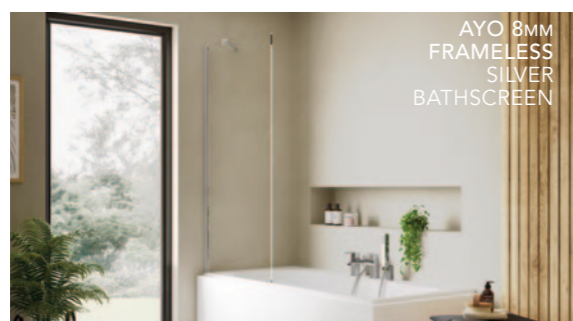

AYO®

8MM BATHSCREENS

AYO 8MM BATHSCREENS

PRODUCT DESCRIPTION	COLOUR	CODE
8mm Bathscreen 1500 x 800mm with Clear Glass	Matte Black	AYO8BSBC
8mm Framed Border 1500 x 800mm Bathscreen with Clear Glass Complete	Matte Black	AYO8FBSBBC
8mm Linear Framed Border 1500 x 800mm Bathscreen with Clear Glass Complete	Matte Black	AYO8FHBSBBC
8mm Bathscreen 1500 x 800mm with Clear Glass - NEW	Silver	AYO8BSSC
8mm Bathscreen 1500 x 800mm with Clear Glass - NEW MAY 2023	Brushed Brass	AYO8BSBRBC

FEATURES

- **8mm** TOUGHENED SAFETY GLASS
- **1500mm** HEIGHT
- 350MM ANGLED STABILISING BAR INCLUDED
- CLEARVUE GLASS COATING
- CONCEALED FIXINGS
- REVERSIBLE
- FIXED BATHSCREEN
- 20 YEAR GUARANTEE