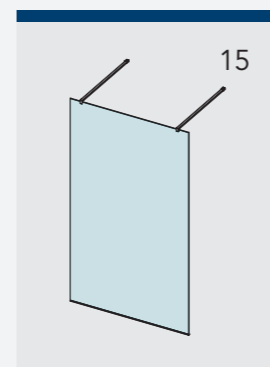

AYO® COLOUR CONFIGURATION GUIDE

Please note only configurations using 1200mm Straight Stabilising Bar, 650mm Angled Stabilising Bar, T Piece and Ultra Clear Corner Seal are possible in the premium colours;

- Brushed Brass (PVD)
- Matte Nickel (PVD)
- Polished Gold (PVD)
- Polished Stainless Steel
- White