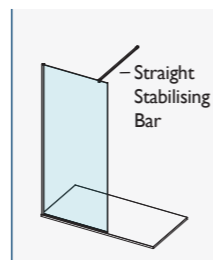

AYO® 8MM COMPLETE WETROOM KITS – SILVER & BLACK

For ease of ordering, we have created product codes for a complete wetroom, kits that cover the most popular wetroom configuration choices.

Each complete kit below includes a 10mm glass panel, 15mm wall profile and a suitable stabilising bar solution.

8MM COMPLETE MODULAR WETROOM KITS

SIZE	CODE – SILVER	CODE – BLACK
300mm	AYO8MWR30SC	AYO8MWR30BC
400mm	AYO8MWR40SC	AYO8MWR40BC
450mm	AYO8MWR45SC	AYO8MWR45BC
500mm	AYO8MWR50SC	AYO8MWR50BC
600mm	AYO8MWR60SC	AYO8MWR60BC
700mm	AYO8MWR70SC	AYO8MWR70BC
760mm	AYO8MWR76SC	AYO8MWR76BC
800mm	AYO8MWR80SC	AYO8MWR80BC
900mm	AYO8MWR90SC	AYO8MWR90BC
1000mm	AYO8MWR100SC	AYO8MWR100BC
1100mm	AYO8MWR110SC	AYO8MWR110BC
1200mm	AYO8MWR120SC	AYO8MWR120BC
1400mm	AYO8MWR140SC	AYO8MWR140BC
1400mm	AYO8MWR150SC	AYO8MWR150BC
1400mm	AYO8MWR160SC	AYO8MWR160BC
Double Entry Wetroom 1200mm – Complete Kit (Includes x2 1200mm Straight Stabilising Bars)	AYO8MWRD120SC	AYO8MWRD120BC