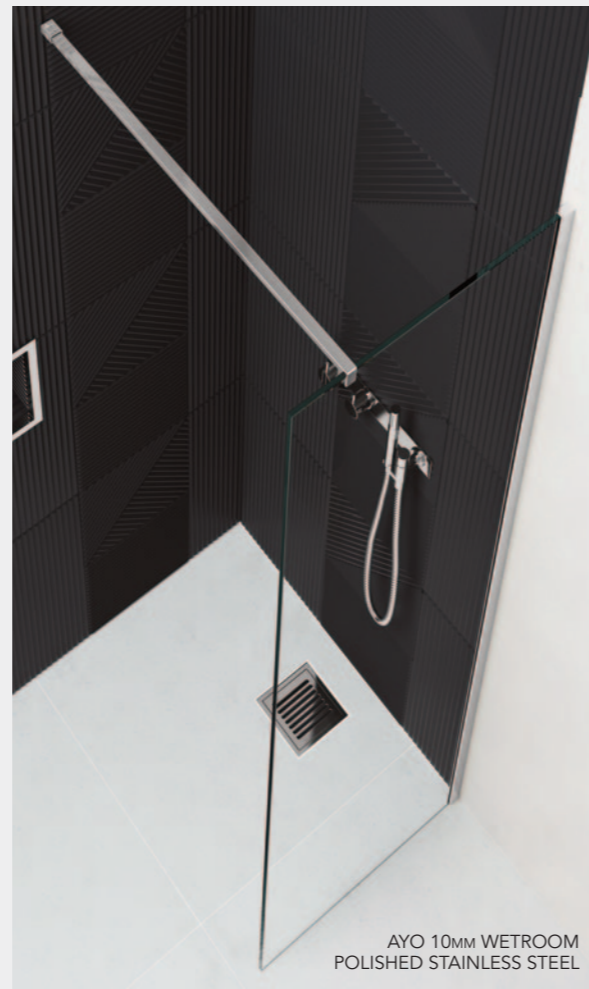

AYO® COLOUR

THE PVD PROCESS EXPLAINED

PVD - PHYSICAL VAPOUR DEPOSITION

PVD is a technique that applies colour on an atomic level to a base surface inside a vacuum chamber. This process physically changes the original base material to the desired colour composition, meaning that the surface won't wear off or degenerate over time.

PVD is one of the most durable colouring technologies being up to 3 times harder and 10 times more scratch resistant than the alternative surface options.

INFLUENCED BY SIMPLE AESTHETICS

The PVD Finish extends across a select offering of AYO components that includes a 15mm Wall Profile, 1200mm Straight Stabilising Bar, 650mm Angled Stabilising Bar and T Piece.

For PVD Colour Product offering information
Please see page 101