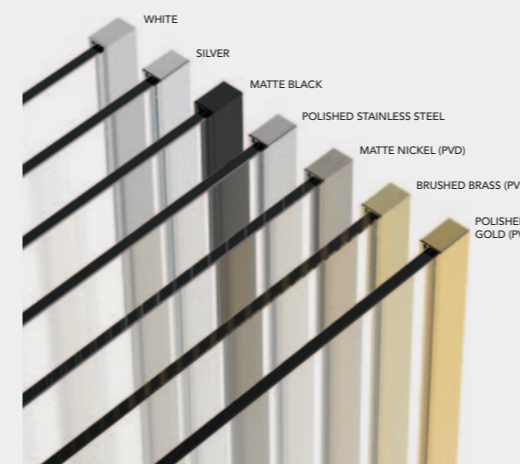

1. **CONFIGURATION 22**
2. ×3 Glass Panels
   - ×2 Wall Profiles
   - ×1 Ultra Clear Corner Seal
   - ×1 Straight Stabilising Bar
   - ×1 Angled Stabilising Bar

1. **CONFIGURATION 23**
2. ×2 Glass Panels
   - ×2 Wall Profiles
   - ×1 Straight Stabilising Bar
   - ×1 Angled Stabilising Bar

Please Note: Colour PVD Finishes only available on 1200mm straight or 650mm angled stabilising bars.