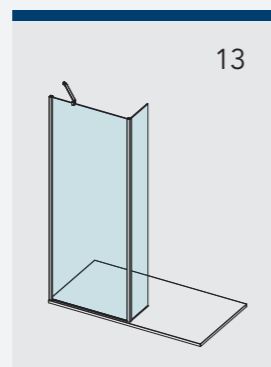

AYO® COLOUR CONFIGURATION GUIDE

Please note only configurations using 1200mm Straight Stabilising Bar, 650mm Angled Stabilising Bar, T Piece and Ultra Clear Corner Seal are possible in the premium colours;

- Brushed Brass (PVD)
- Matte Nickel (PVD)
- Polished Gold (PVD)
- Polished Stainless Steel
- White