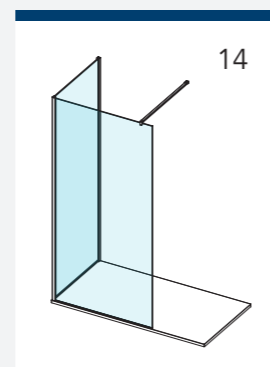

AYO® COLOUR CONFIGURATION GUIDE

Please note only configurations using 1200mm Straight Stabilising Bar, 650mm Angled Stabilising Bar, T Piece and Ultra Clear Corner Seal are possible in the premium colours;

- Brushed Brass (PVD)
- Matte Nickel (PVD)
- Polished Gold (PVD)
- Polished Stainless Steel
- White