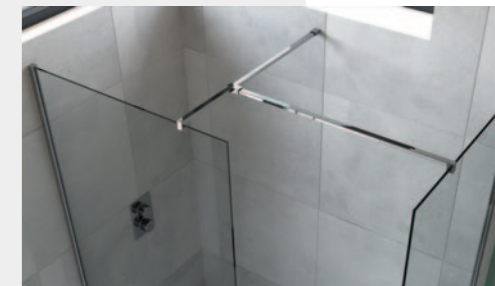

CONFIGURATION 20 IN POLISHED STAINLESS STEEL