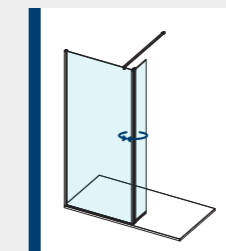

CHOOSE YOUR CONFIGURATION

8+10mm
TOUGHENED SAFETY GLASS

FOR A CORNER SPACE

FOR AN ALCOVE SPACE

CONFIGURATION 11

- x1 Glass Panel
- x1 Wall Profile
- x1 Straight Stabilising Bar
- x1 Rotating Panel