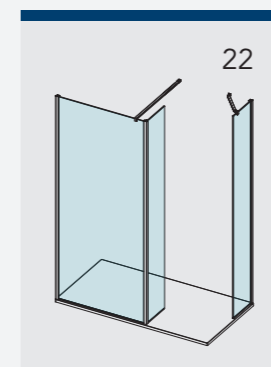

AYO® COLOUR CONFIGURATION GUIDE

Please note only configurations using 1200mm Straight Stabilising Bar, 650mm Angled Stabilising Bar, T Piece and Ultra Clear Corner Seal are possible in the premium colours;

- Brushed Brass (PVD)
- Matte Nickel (PVD)
- Polished Gold (PVD)
- Polished Stainless Steel
- White