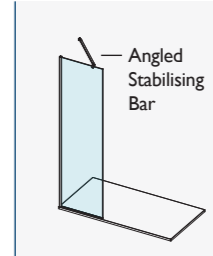

650mm Angled Stabilising Bar included with 450, 500 & 600mm COMPLETE modular kits.
1200mm Straight Stabilising Bar included with COMPLETE modular kits over 700mm.

ACCESSORIES

PRODUCT DESCRIPTION	CODE - POLISHED S/STEEL
T-Piece	AYOTPS

Note: T-Piece to be purchased separately to create a Side / End Panel configuration.

NEW - 10MM HINGED ROTATING PANEL

PRODUCT DESCRIPTION	CODE - POLISHED S/STEEL
300mm Hinge Rotating Panel	AYO10HRP30SSC
450mm Hinge Rotating Panel	AYO10HRP45SSC
500mm Hinge Rotating Panel	AYO10HRP50SSC

NOTE: 3 PACK DELIVERY
Pack 1 - Glass Panel
Pack 2 - Wall Profile
Pack 3 - Stabiliser