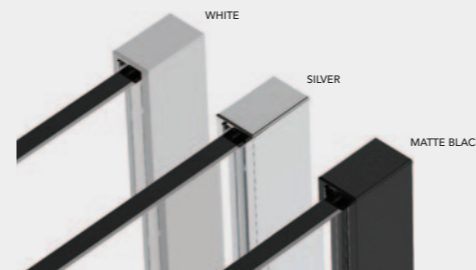

AVAILABLE IN SILVER, MATTE BLACK AND WHITE

*Please Note:
Rotating Deflector Panels available in Silver and Black only.