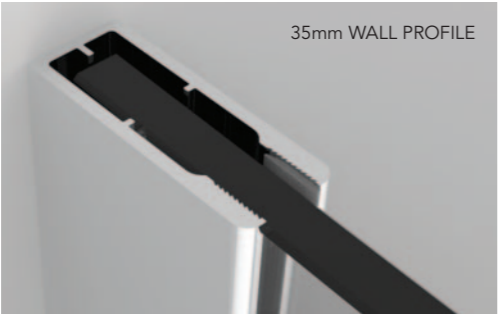

## AYO COLOUR

Please note: 15mm Wall Profile is available the premium colours - White, Brushed Brass, Matte Nickel, Stainless Steel and Polished Gold.

CORNER PROFILE

CONCEALED CHANNEL WALL & FLOOR PROFILE