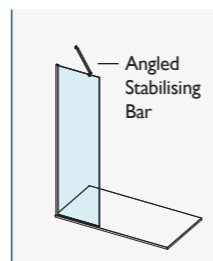

AYO® 8MM COMPLETE WETROOM KITS – SILVER & BLACK

For ease of ordering, we have created product codes for a complete wetroom, kits that cover the most popular wetroom configuration choices.

Each complete kit below includes a 10mm glass panel, 15mm wall profile and a suitable stabilising bar solution.

8MM COMPLETE MODULAR WETROOM KITS

SIZE	CODE – SILVER	CODE – BLACK
300mm	AYO8MWR30SC	AYO8MWR30BC
400mm	AYO8MWR40SC	AYO8MWR40BC
450mm	AYO8MWR45SC	AYO8MWR45BC
500mm	AYO8MWR50SC	AYO8MWR50BC
600mm	AYO8MWR60SC	AYO8MWR60BC
700mm	AYO8MWR70SC	AYO8MWR70BC
760mm	AYO8MWR76SC	AYO8MWR76BC
800mm	AYO8MWR80SC	AYO8MWR80BC
900mm	AYO8MWR90SC	AYO8MWR90BC
1000mm	AYO8MWR100SC	AYO8MWR100BC
1100mm	AYO8MWR110SC	AYO8MWR110BC
1200mm	AYO8MWR120SC	AYO8MWR120BC
1400mm	AYO8MWR140SC	AYO8MWR140BC
1400mm	AYO8MWR150SC	AYO8MWR150BC
1400mm	AYO8MWR160SC	AYO8MWR160BC
Double Entry Wetroom 1200mm – Complete Kit (Includes x2 1200mm Straight Stabilising Bars)	AYO8MWRD120SC	AYO8MWRD120BC