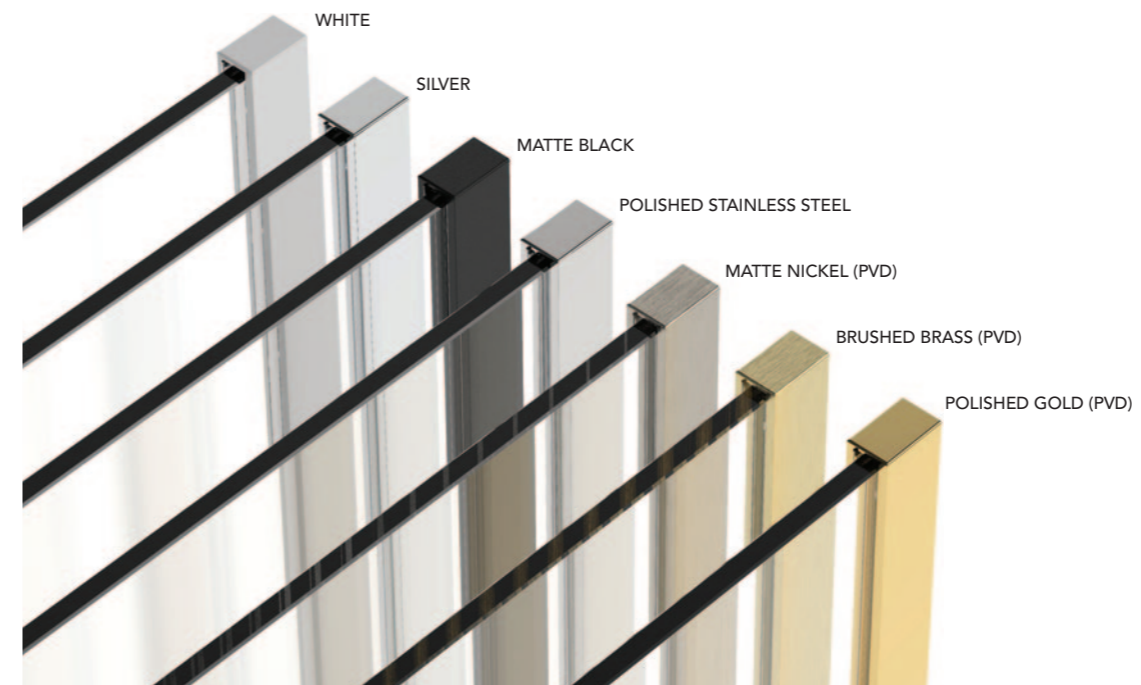

AYO® COLOUR CONFIGURATION GUIDE

Please note only configurations using 1200mm Straight Stabilising Bar, 650mm Angled Stabilising Bar, T Piece and Ultra Clear Corner Seal are possible in the premium colours;

- Brushed Brass (PVD)
- Matte Nickel (PVD)
- Polished Gold (PVD)
- Polished Stainless Steel
- White