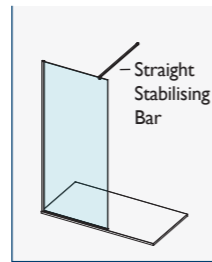

ACCESSORIES

PRODUCT DESCRIPTION	CODE – BRUSHED BRASS
T-Piece - Brushed Brass	AYOTP-CBRB

T-Piece to be purchased separately to create a Side / End Panel configuration.