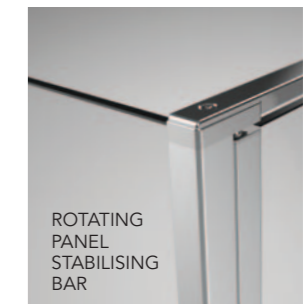

AYO® 10MM MODULAR COLLECTION SILVER & BLACK

WETROOM PANEL 10mm GLASS / 2000mm HIGH
SUITABLE FOR USE ON WETROOM FLOOR OR TRAY

MODULAR WETROOM ORDER PROCESS:

STEP 1 – CHOOSE AYO 10MM GLASS PANEL SIZE

STEP 2 – CHOOSE WALL PROFILE (SILVER OR BLACK)

STEP 3 – CHOOSE STABILISING SOLUTION REQUIRED (SILVER OR BLACK)

STEP 4 – CHOOSE GLASS CONNECTING / ACCESSORIES OPTIONS (IF REQUIRED)

STEP 1 - MODULAR PANELS – 10MM MODULAR GLASS PANELS ONLY

SIZE	CODE
300mm	AYO10MW30C
400mm	AYO10MW40C
450mm	AYO10MW45C
500mm	AYO10MW50C
600mm	AYO10MW60C
700mm	AYO10MW70C
760mm	AYO10MW76C
800mm	AYO10MW80C
900mm	AYO10MW90C
1000mm	AYO10MW100C
1100mm	AYO10MW110C
1200mm	AYO10MW120C
1400mm	AYO10MW140C

STEP 2 - WALL PROFILE - SILVER OR BLACK

PRODUCT DESCRIPTION	CODE - SILVER	CODE - BLACK
15mm Wall Profile	AYOMW15WJS	AYOMW15WJB
35mm Wall Profile	AYOMW35WJS	AYOMW35WJB
Recessed Channel Wall and Floor Profile 2000mm	AYOMWCWJS	AYOMWCWJB

15MM WALL PROFILE

35MM WALL PROFILE

RECESSED WALL CHANNEL PROFILE

RECESSED FLOOR CHANNEL

STEP 3 - STABILISING SOLUTION - SILVER OR BLACK

Straight Stabilising Bar

PRODUCT DESCRIPTION	CODE - SILVER	CODE - BLACK
1200mm Straight Stabilising Bar	AYOSSBS	AYOSSBB
1400mm Straight Stabilising Bar	AYO140SSBS	AYO140SSBB

Angled Stabilising Bar

PRODUCT DESCRIPTION	CODE - SILVER	CODE - BLACK
350mm Angled Stabilising Bar - Short for 300mm & 400mm Wetrooms	AYOASBS-SH	AYOASBB-SH
650mm Angled Stabilising Bar	AYOASBS	AYOASBB

Ceiling Stabilising Bar

PRODUCT DESCRIPTION	CODE - SILVER	CODE - BLACK
Top of Glass to Ceiling Stabilising Bar - 600mm	AYOCSBS	AYOCSBB
Floor to Ceiling Stabilising Bar - 2600mm	AYOFCSBS	AYOFCSBB
Two Piece Floor to Ceiling Stabilising Bar - 2600mm	AYOF2CSBS	AYOF2CSBB

Other Stabilising Bars