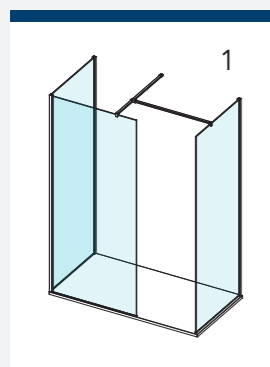

AYO® COLOUR CONFIGURATION GUIDE

Please note only configurations using 1200mm Straight Stabilising Bar, 650mm Angled Stabilising Bar, T Piece and Ultra Clear Corner Seal are possible in the premium colours;

- Brushed Brass (PVD)
- Matte Nickel (PVD)
- Polished Gold (PVD)
- Polished Stainless Steel
- White