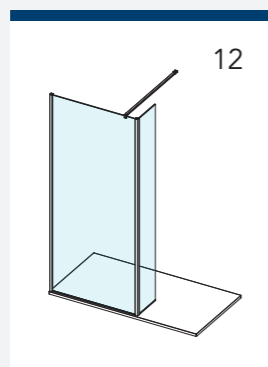

AYO® COLOUR CONFIGURATION GUIDE

Please note only configurations using 1200mm Straight Stabilising Bar, 650mm Angled Stabilising Bar, T Piece and Ultra Clear Corner Seal are possible in the premium colours;

- Brushed Brass (PVD)
- Matte Nickel (PVD)
- Polished Gold (PVD)
- Polished Stainless Steel
- White