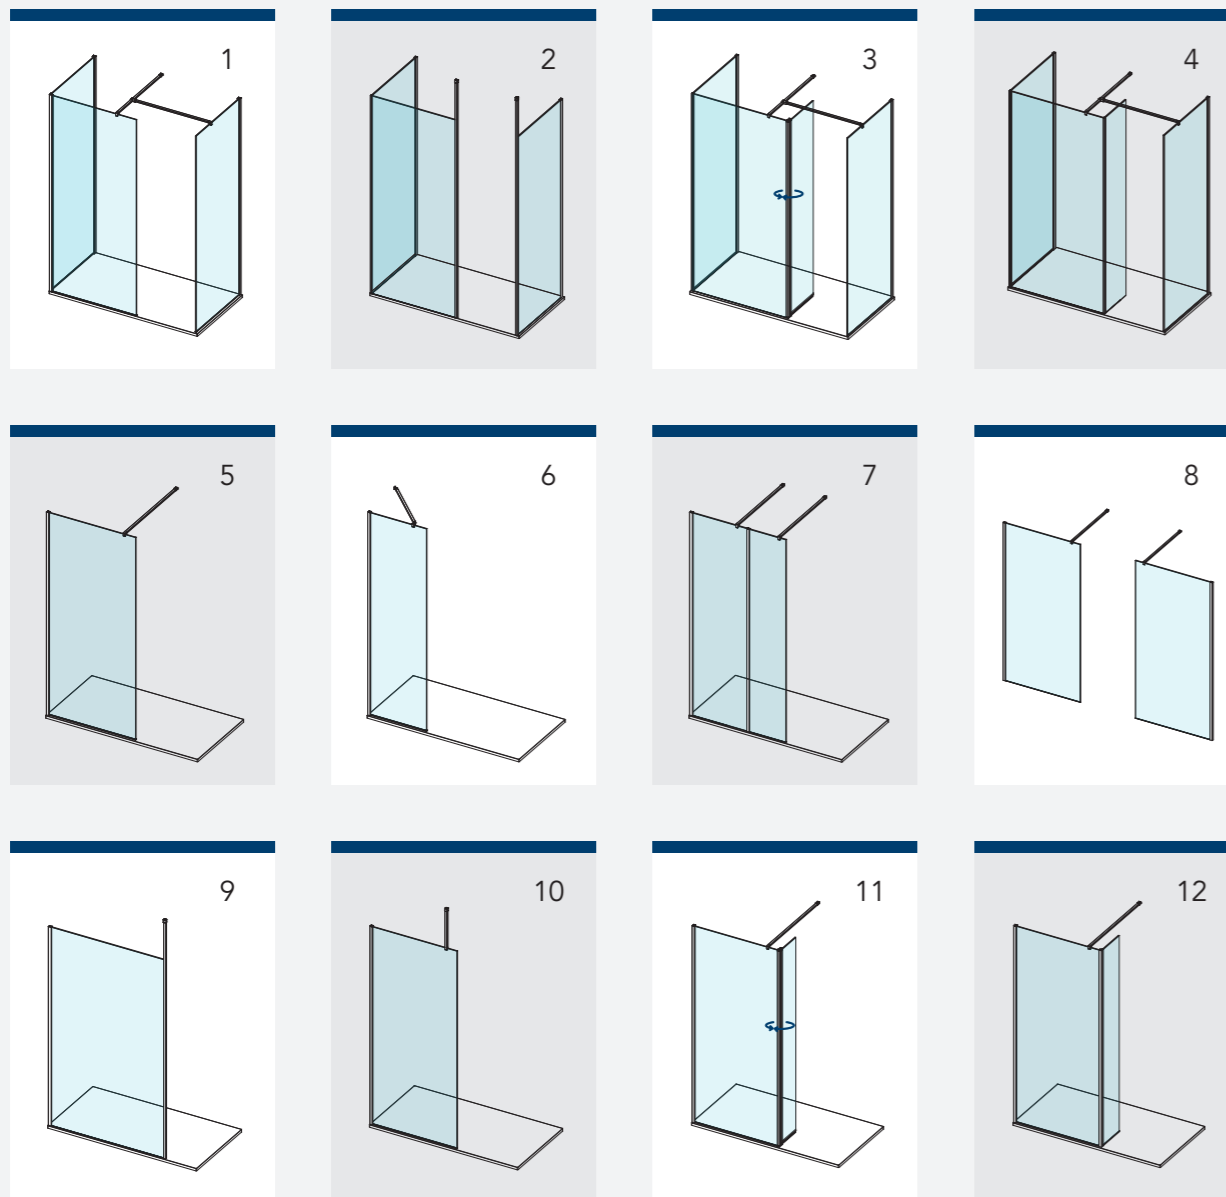

SILVER & MATTE BLACK CONFIGURATION GUIDE

With an almost infinite choice of wetroom configurations, AYO provides maximum flexibility as you personalise your dream shower space.

– Indicates Rotating Deflector Panel