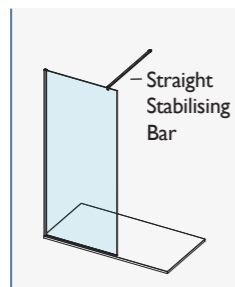

NEW

8MM OPAQUE GLASS WETROOM

The AYO opaque glass wetroom panel is designed to bring elegance and grace to your bathroom space.

AYO opaque is a practical choice for those who want to add privacy to their bathroom without sacrificing on functionality.

Available in a silver & matte black finish, with a variety of size options to choose from.

8m TOUGHENED SAFETY GLASS	 FOR A CORNER SPACE
 FOR AN ALCOVE SPACE	 2000mm HEIGHT
 REVERSIBLE	WETROOM OR SHOWER TRAY INSTALLATION

8MM OPAQUE GLASS WETROOM PANEL