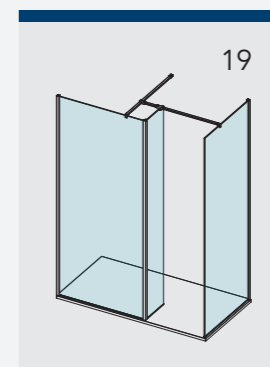

AYO® COLOUR CONFIGURATION GUIDE

Please note only configurations using 1200mm Straight Stabilising Bar, 650mm Angled Stabilising Bar, T Piece and Ultra Clear Corner Seal are possible in the premium colours;

- Brushed Brass (PVD)
- Matte Nickel (PVD)
- Polished Gold (PVD)
- Polished Stainless Steel
- White