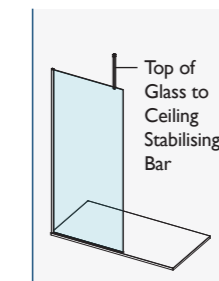

BLACK L SHAPED STABILISING BAR

ROTATING PANEL STABILISING BAR