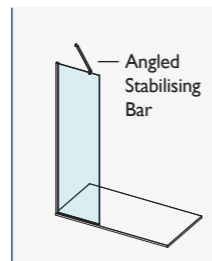

AYO® 8MM COMPLETE WETROOM KITS – BRUSHED BRASS

For ease of ordering, we have created product codes for a complete wetroom, kits that cover the most popular wetroom configuration choices.

Each complete kit below includes a 8mm glass panel, a 15mm wall profile and a suitable stabilising bar solution.

8MM COMPLETE MODULAR WETROOM KITS

SIZE	CODE – BRUSHED BRASS
700mm	AYO8MWR70-CBRB
800mm	AYO8MWR80-CBRB
900mm	AYO8MWR90-CBRB
1000mm	AYO8MWR100-CBRB
1100mm	AYO8MWR110-CBRB
1200mm	AYO8MWR120-CBRB
1400mm	AYO8MWR140-CBRB