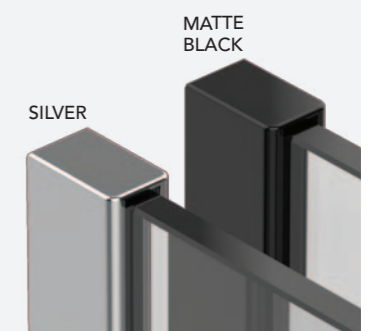

SILVER & MATTE BLACK CONFIGURATION GUIDE

With an almost infinite choice of wetroom configurations, AYO provides maximum flexibility as you personalise your dream shower space.

– Indicates Rotating Deflector Panel