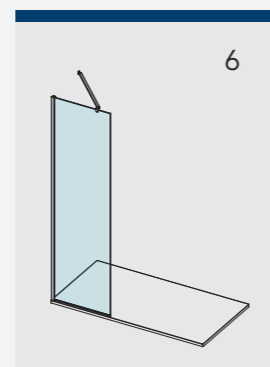

AYO® COLOUR CONFIGURATION GUIDE

Please note only configurations using 1200mm Straight Stabilising Bar, 650mm Angled Stabilising Bar, T Piece and Ultra Clear Corner Seal are possible in the premium colours;

- Brushed Brass (PVD)
- Matte Nickel (PVD)
- Polished Gold (PVD)
- Polished Stainless Steel
- White