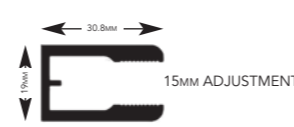

15MM WALL PROFILE SILVER

RECESSED WALL CHANNEL PROFILE