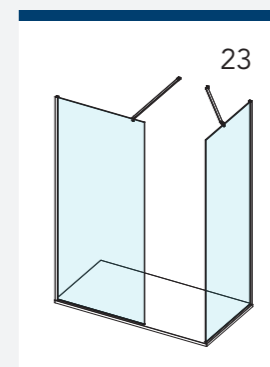

AYO® COLOUR CONFIGURATION GUIDE

Please note only configurations using 1200mm Straight Stabilising Bar, 650mm Angled Stabilising Bar, T Piece and Ultra Clear Corner Seal are possible in the premium colours;

- Brushed Brass (PVD)
- Matte Nickel (PVD)
- Polished Gold (PVD)
- Polished Stainless Steel
- White