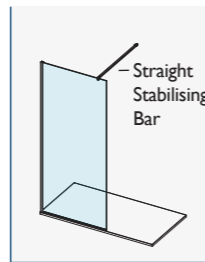

AYO® 8MM COMPLETE WETROOM KITS – FLUTED GLASS BRUSHED BRASS & POLISHED GOLD

For ease of ordering, we have created product codes for a complete wetroom, kits that cover the most popular wetroom configuration choices.

Each complete kit below includes an 8mm fluted glass panel, a 15mm wall profile and a suitable stabilising bar solution.

NEW - 8MM COMPLETE MODULAR WETROOM KITS

SIZE	CODE – BRUSHED BRASS	CODE – POLISHED GOLD
700mm Complete	AYO8MWR70-CBRB	AYO8MWR70-CPG
800mm Complete	AYO8MWR80-CBRB	AYO8MWR80-CPG
900mm Complete	AYO8MWR90-CBRB	AYO8MWR90-CPG
1000mm Complete	AYO8MWR100-CBRB	AYO8MWR100-CPG
1200mm Complete	AYO8MWR120-CBRB	AYO8MWR120-CPG
1400mm Complete	AYO8MWR140-CBRB	AYO8MWR140-CPG