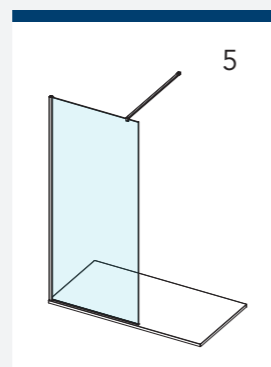

AYO® COLOUR CONFIGURATION GUIDE

Please note only configurations using 1200mm Straight Stabilising Bar, 650mm Angled Stabilising Bar, T Piece and Ultra Clear Corner Seal are possible in the premium colours;

- Brushed Brass (PVD)
- Matte Nickel (PVD)
- Polished Gold (PVD)
- Polished Stainless Steel
- White