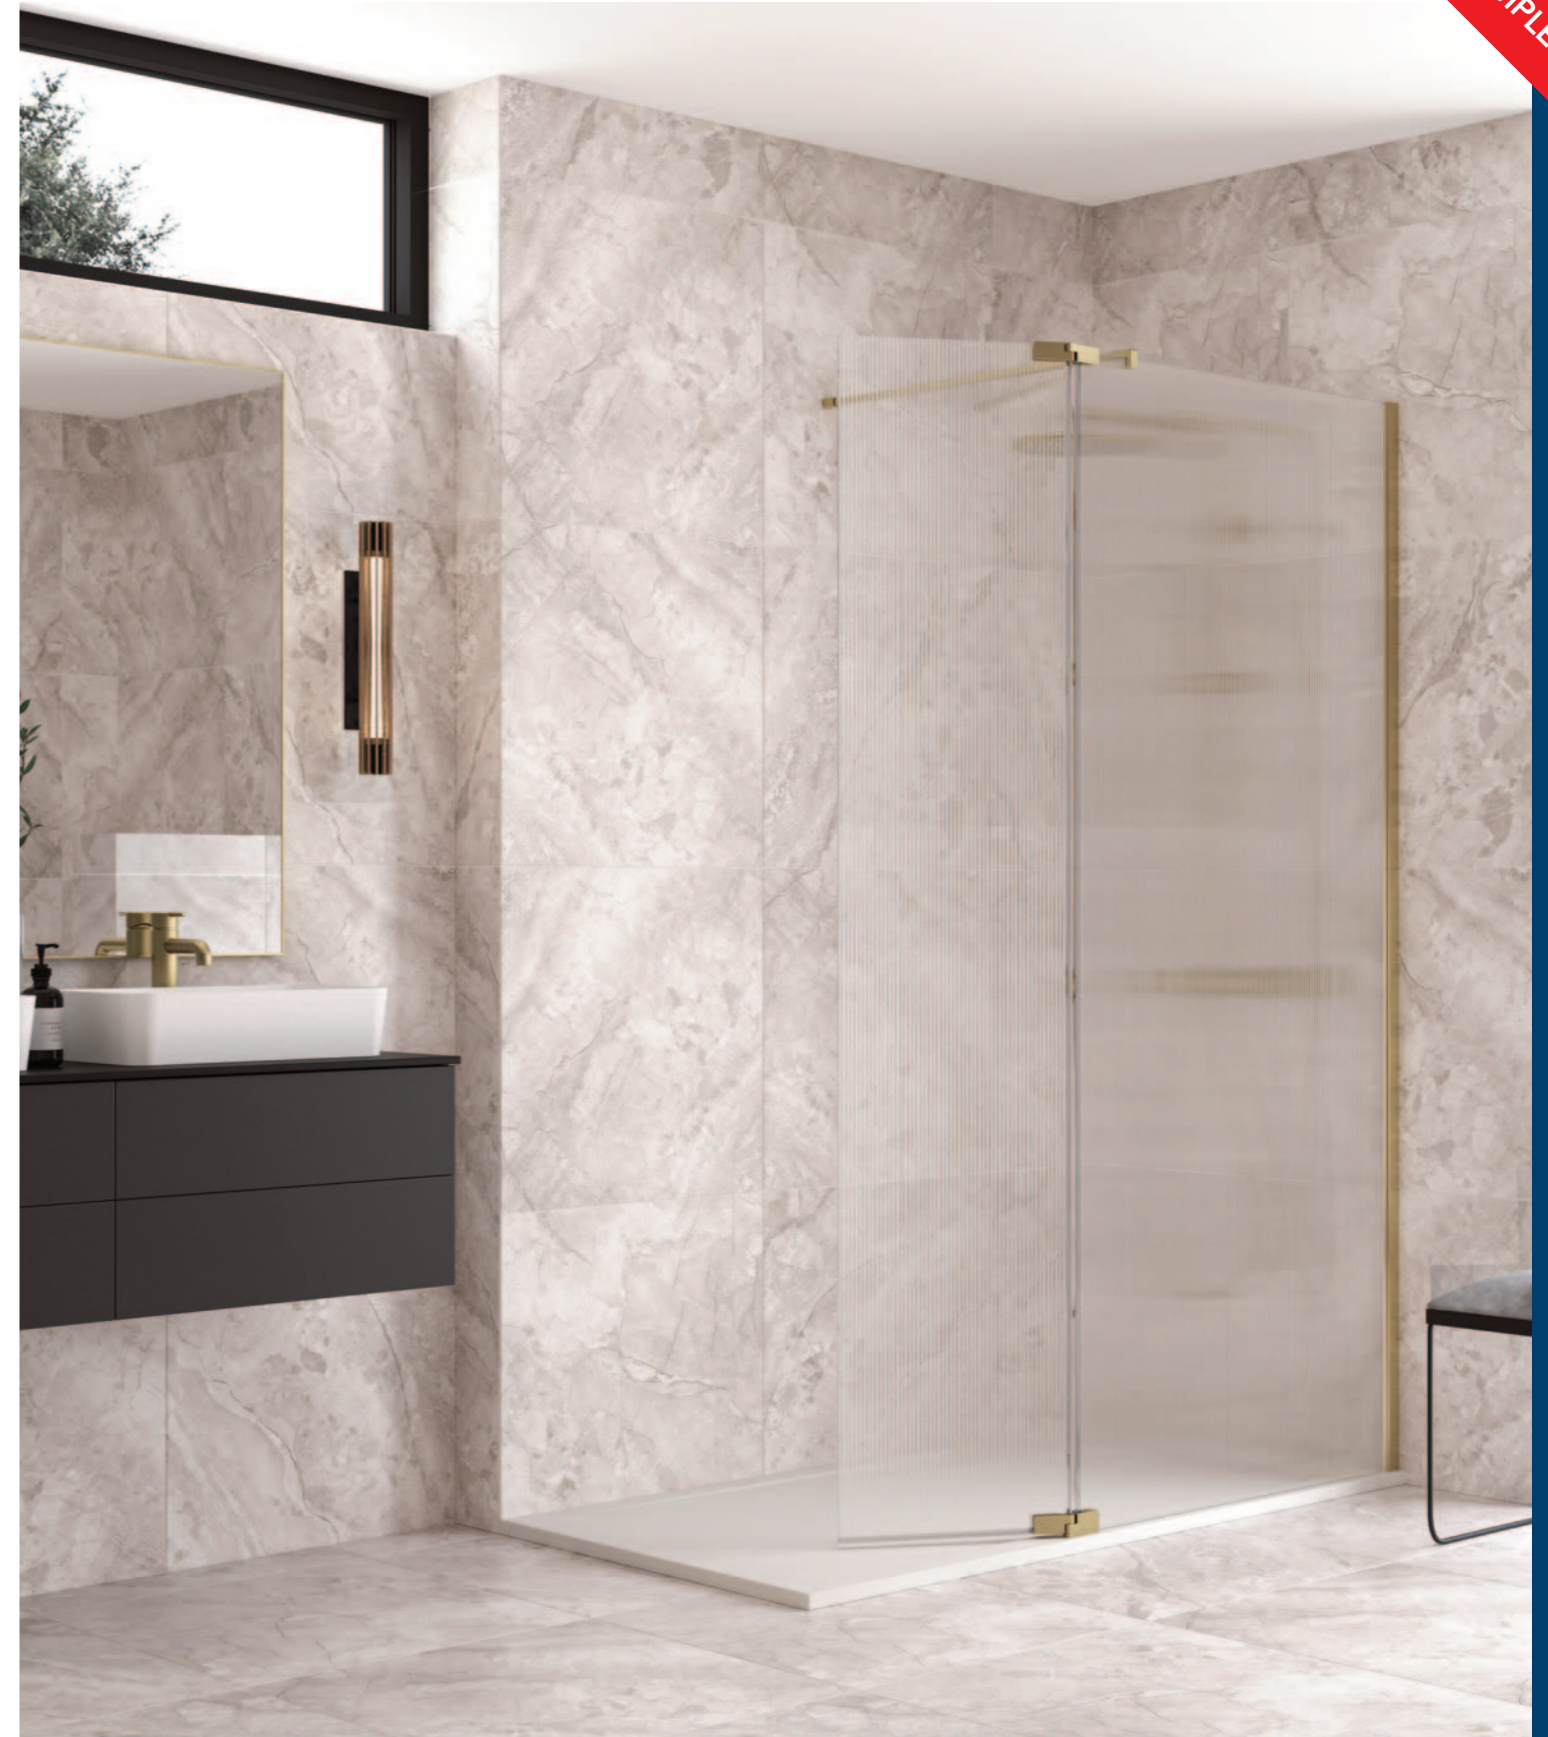

AYO® 8MM COMPLETE WETROOM KITS – FLUTED GLASS BRUSHED BRASS & POLISHED GOLD

For ease of ordering, we have created product codes for a complete wetroom, kits that cover the most popular wetroom configuration choices.

Each complete kit below includes an 8mm fluted glass panel, a 15mm wall profile and a suitable stabilising bar solution.

NEW - 8MM COMPLETE MODULAR WETROOM KITS

SIZE	CODE – BRUSHED BRASS	CODE – POLISHED GOLD
700mm Complete	AYO8MWR70-CBRB	AYO8MWR70-CPG
800mm Complete	AYO8MWR80-CBRB	AYO8MWR80-CPG
900mm Complete	AYO8MWR90-CBRB	AYO8MWR90-CPG
1000mm Complete	AYO8MWR100-CBRB	AYO8MWR100-CPG
1200mm Complete	AYO8MWR120-CBRB	AYO8MWR120-CPG
1400mm Complete	AYO8MWR140-CBRB	AYO8MWR140-CPG

1200mm Straight Stabilising Bar included with COMPLETE modular kits over 700mm.

NEW - 8mm HINGED ROTATING PANEL - FLUTED GLASS

PRODUCT DESCRIPTION	CODE – BRUSHED BRASS	CODE – POLISHED GOLD
300mm Hinge Rotating Panel - Fluted Glass	AYO8HRP30BBFC	AYO8HRP30PGFC