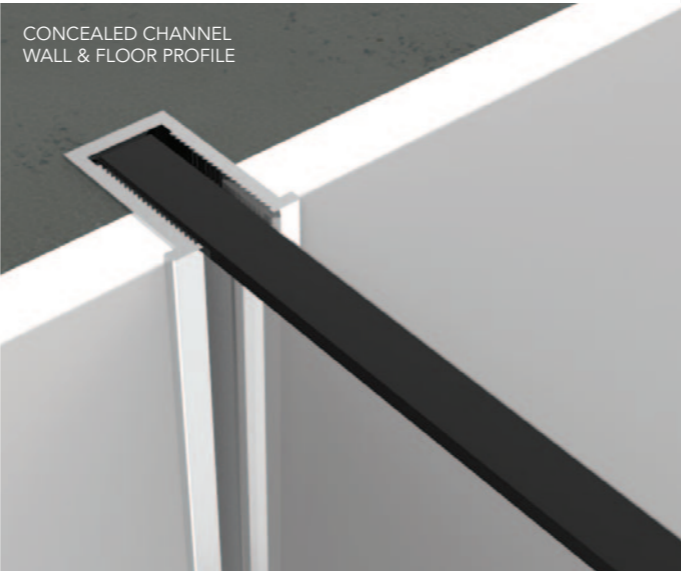

CONCEALED CHANNEL WALL & FLOOR PROFILE