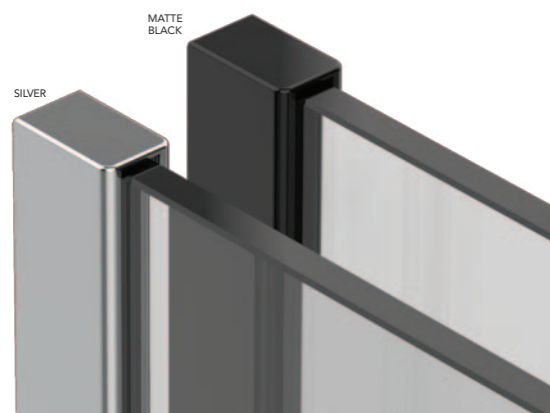

NEW

8MM OPAQUE GLASS WETROOM

The AYO opaque glass wetroom panel is designed to bring elegance and grace to your bathroom space.

AYO opaque is a practical choice for those who want to add privacy to their bathroom without sacrificing on functionality.

Available in a silver & matte black finish, with a variety of size options to choose from.

8m TOUGHENED SAFETY GLASS	 FOR A CORNER SPACE
 FOR AN ALCOVE SPACE	 2000mm HEIGHT
 REVERSIBLE	WETROOM OR SHOWER TRAY INSTALLATION

8MM OPAQUE GLASS WETROOM PANEL