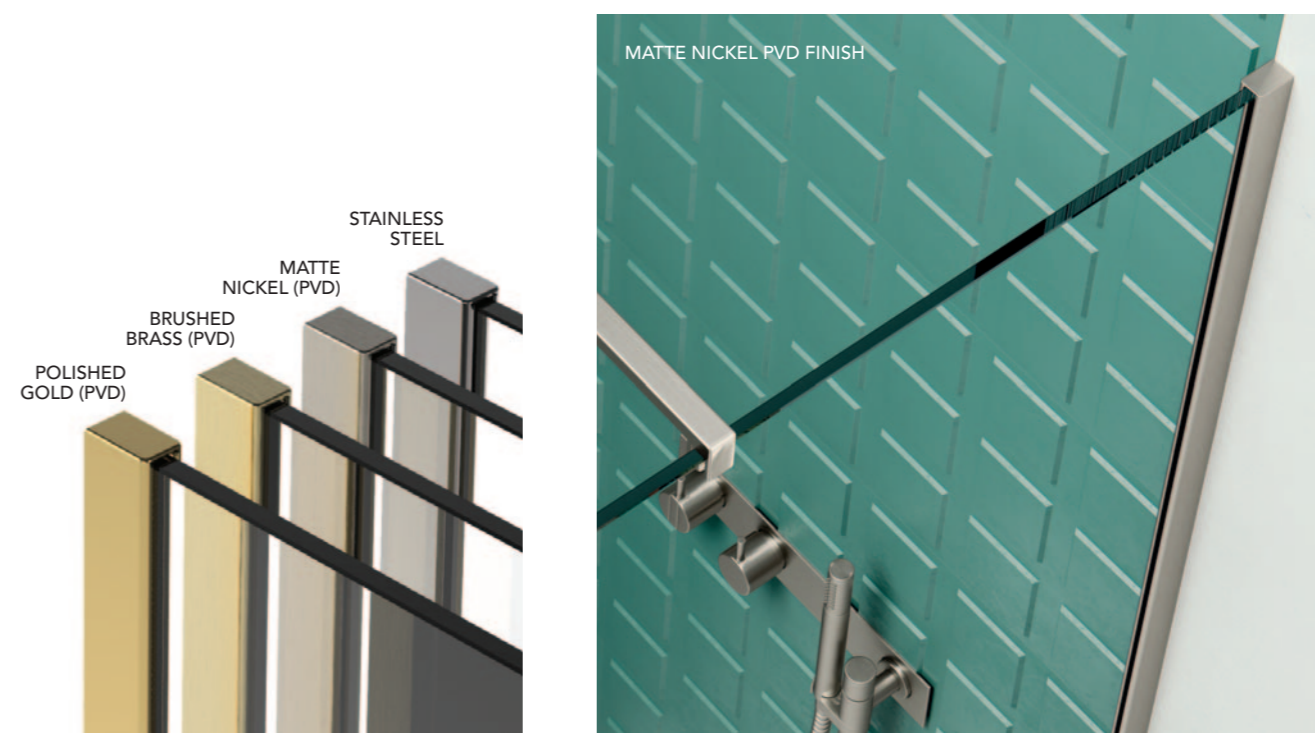

POLISHED GOLD (PVD)

BRUSHED BRASS (PVD)

MATTE NICKEL (PVD)

STAINLESS STEEL

MATTE NICKEL PVD FINISH