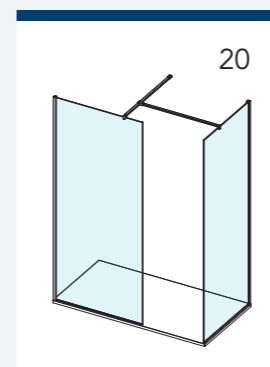

AYO® COLOUR CONFIGURATION GUIDE

Please note only configurations using 1200mm Straight Stabilising Bar, 650mm Angled Stabilising Bar, T Piece and Ultra Clear Corner Seal are possible in the premium colours;

- Brushed Brass (PVD)
- Matte Nickel (PVD)
- Polished Gold (PVD)
- Polished Stainless Steel
- White