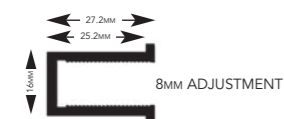

RECESSED WALL CHANNEL PROFILE