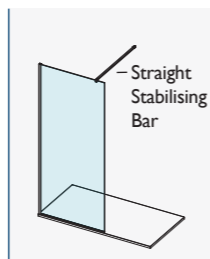

AYO® 8MM COMPLETE WETROOM KITS – FLUTED GLASS SILVER & BLACK

For ease of ordering, we have created product codes for a complete wetroom, kits that cover the most popular wetroom configuration choices.

Each complete kit below includes an 8mm fluted glass panel, a 15mm wall profile and a suitable stabilising bar solution.

NEW - 8MM COMPLETE MODULAR WETROOM KITS

SIZE	CODE – SILVER	CODE – BLACK
700mm Complete	AYO8MWR70SFC	AYO8MWR70BFC
800mm Complete	AYO8MWR80SFC	AYO8MWR80BFC
900mm Complete	AYO8MWR90SFC	AYO8MWR90BFC
1000mm Complete	AYO8MWR100SFC	AYO8MWR100BFC
1200mm Complete	AYO8MWR120SFC	AYO8MWR120BFC
1400mm Complete	AYO8MWR140SFC	AYO8MWR140BFC