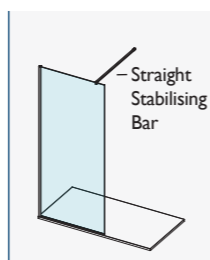

AYO® 10MM COMPLETE WETROOM KITS – SILVER & BLACK

For ease of ordering, we have created product codes for a complete wetroom, kits that cover the most popular wetroom configuration choices.

Each complete kit below includes a 10mm glass panel, 15mm wall profile and a suitable stabilising bar solution.

10MM COMPLETE MODULAR WETROOM KITS

SIZE	CODE – SILVER	CODE – BLACK
300mm	AYO10MWR30SC	AYO10MWR30BC
400mm	AYO10MWR40SC	AYO10MWR40BC
450mm	AYO10MWR45SC	AYO10MWR45BC
500mm	AYO10MWR50SC	AYO10MWR50BC
600mm	AYO10MWR60SC	AYO10MWR60BC
700mm	AYO10MWR70SC	AYO10MWR70BC
760mm	AYO10MWR76SC	AYO10MWR76BC
800mm	AYO10MWR80SC	AYO10MWR80BC
900mm	AYO10MWR90SC	AYO10MWR90BC
1000mm	AYO10MWR100SC	AYO10MWR100BC
1100mm	AYO10MWR110SC	AYO10MWR110BC
1200mm	AYO10MWR120SC	AYO10MWR120BC
1400mm	AYO10MWR140SC	AYO10MWR140BC
Double Entry Wetroom 1200mm – Complete Kit (Includes x2 1200mm Straight Stabilising Bars)	AYO10MWRD120SC	AYO10MWRD120BC

350mm Angled Stabilising Bar included with 300 & 400mm COMPLETE modular kits.
650mm Angled Stabilising Bar included with 450, 500 & 600mm COMPLETE modular kits.
1200mm Straight Stabilising Bar included with COMPLETE modular kits over 700mm.

10MM COMPLETE MODULAR WETROOM SIDE / END PANEL KITS*

SIZE	CODE – SILVER	CODE – BLACK
700mm	AYO10MWR70TSC	AYO10MWR70TBC
760mm	AYO10MWR76TSC	AYO10MWR76TBC
800mm	AYO10MWR80TSC	AYO10MWR80TBC
900mm	AYO10MWR90TSC	AYO10MWR90TBC
1000mm	AYO10MWR100TSC	AYO10MWR100TBC

*1200mm Straight stabilising bar and T Piece included with COMPLETE modular wetroom side panel kits

NOTE: 2 PACK DELIVERY
Pack 1 – Glass Panel
Pack 2 – Wall Profile & Stabiliser