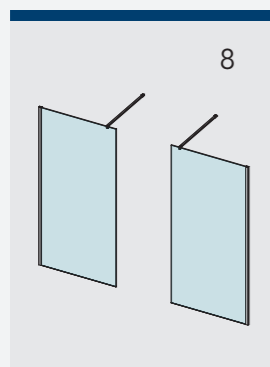

AYO® COLOUR CONFIGURATION GUIDE

Please note only configurations using 1200mm Straight Stabilising Bar, 650mm Angled Stabilising Bar, T Piece and Ultra Clear Corner Seal are possible in the premium colours;

- Brushed Brass (PVD)
- Matte Nickel (PVD)
- Polished Gold (PVD)
- Polished Stainless Steel
- White