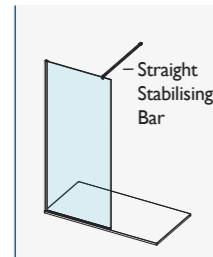

650mm Angled Stabilising Bar included with 450, 500 & 600mm COMPLETE modular kits.
1200mm Straight Stabilising Bar included with COMPLETE modular kits over 700mm.

ACCESSORIES

PRODUCT DESCRIPTION	CODE - POLISHED S/STEEL
T-Piece	AYOTPS

Note: T-Piece to be purchased separately to create a Side / End Panel configuration.

NEW - 10MM HINGED ROTATING PANEL

PRODUCT DESCRIPTION	CODE - POLISHED S/STEEL
300mm Hinge Rotating Panel	AYO10HRP30SSC
450mm Hinge Rotating Panel	AYO10HRP45SSC
500mm Hinge Rotating Panel	AYO10HRP50SSC

NOTE: 3 PACK DELIVERY
Pack 1 - Glass Panel
Pack 2 - Wall Profile
Pack 3 - Stabiliser