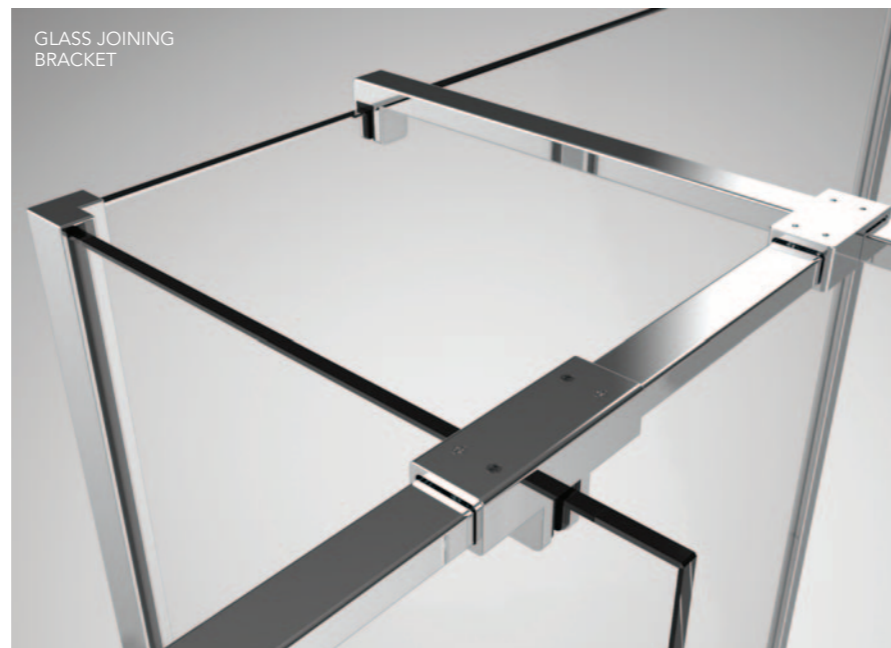

GLASS JOINING BRACKET