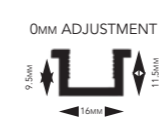

AYO® 8MM MODULAR COLLECTION – SILVER & BLACK

WETROOM PANEL 8mm GLASS / 2000mm HIGH
SUITABLE FOR USE ON WETROOM FLOOR OR TRAY

MODULAR WETROOM ORDER PROCESS:

- STEP 1 – CHOOSE AYO 8MM GLASS PANEL SIZE
- STEP 2 – CHOOSE WALL PROFILE (SILVER OR BLACK)
- STEP 3 – CHOOSE STABILISING SOLUTION REQUIRED (SILVER OR BLACK)
- STEP 4 – CHOOSE CHOOSE GLASS CONNECTING / ACCESSORIES OPTIONS (IF REQUIRED)

STEP 1 – 8MM GLASS PANEL ONLY

SIZE	CODE
300mm	AYO8MW30C
400mm	AYO8MW40C
450mm	AYO8MW45C
500mm	AYO8MW50C
600mm	AYO8MW60C
700mm	AYO8MW70C
760mm	AYO8MW76C
800mm	AYO8MW80C
900mm	AYO8MW90C
1000mm	AYO8MW100C
1100mm	AYO8MW110C
1200mm	AYO8MW120C
1400mm	AYO8MW140C
1500mm	AYO8MW150C
1600mm	AYO8MW160C

STEP 2 – WALL PROFILE

PRODUCT DESCRIPTION	CODE – SILVER	CODE - BLACK
15mm Wall Profile	AYOMW15WJS	AYOMW15WJB
35mm Wall Profile	AYOMW35WJS	AYOMW35WJB
Recessed Channel Wall and Floor Profile 2000mm (2 Piece)	AYOMWCWJS	AYOMWCWJB

STEP 3 – STABILISER - SILVER & BLACK