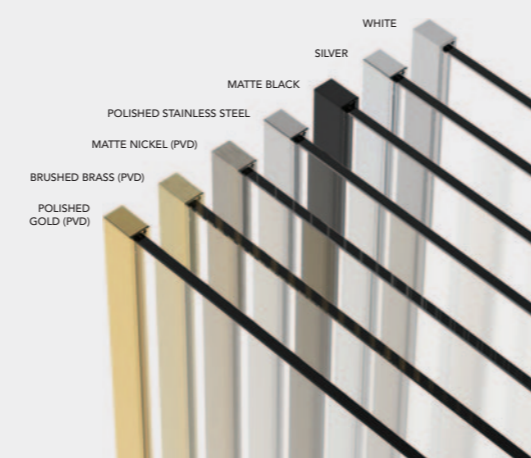

### CONFIGURATION 10

- x1 Glass Panel
- x1 Wall Profile
- x1 Top of Glass to Ceiling Stabilising Bar

CONFIGURATION 5 IN SILVER

CONFIGURATION 7 IN (SILVER & BLACK ONLY)

CONFIGURATION 5 IN BRUSHED BRASS

Please Note: Colour PVD Finishes only available on 1200mm straight or 650mm angled stabilising bars.