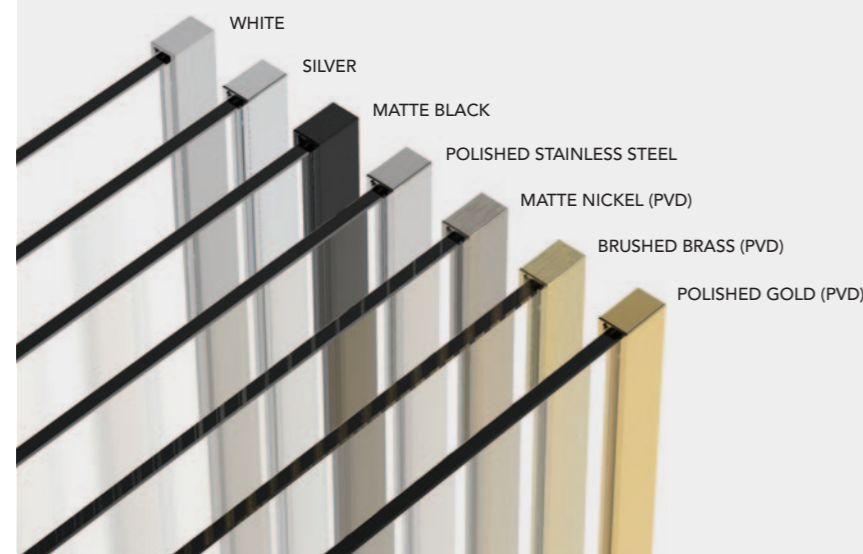

INTRODUCING AYO®

Satisfying the balance between luxury and versatility, **AYO** is an iconic range designed to transform your bathroom into the most perfect retreat.

The AYO Wetroom collection is available as standard in Silver and Black profile finishes, with an almost infinite number of wetroom configurations possible. The **NEW AYO Colour** collection offers 5 additional luxury finishes that will pair perfectly with the signature elements in your bathroom.

Enjoy extra design freedom by selecting from the following premium colour finish options;

- Brushed Brass (PVD)
- Matte Nickel (PVD)
- Polished Gold (PVD)
- Polished Stainless Steel*
- White

With an unwavering focus on product quality, **AYO Colour** uses PVD technology to achieve an exceptionally durable surface finish. The PVD coating is applied to high grade 304 stainless steel base materials. The result is a superbly robust and hardwearing wetroom designed to stand the test of time. Testament to the quality of the surface finish, all **AYO Colour Wetrooms** are supplied with a Flair 20 year guarantee.

The Perfect Colour Match – Every time

The PVD process allows Flair to more precisely match all **AYO Colour** sub-assemblies such as the wall profiles, cover caps and stabilising bars.

AYO DOUBLE ENTRY WETROOM
BRUSHED BRASS - CONFIGURATION 15

PERSONALISE YOUR SHOWERING SPACE

*AYO Polished Stainless Steel is crafted from high grade 304 stainless steel.

8+10mm TOUGHENED SAFETY GLASS	2000mm HEIGHT	RANGE OF STABILISING SOLUTIONS AVAILABLE	WETROOM OR SHOWER TRAY INSTALLATION	CLEARVUE GLASS COATING	MULTIPLE COLOUR FINISHES AVAILABLE	ALUMINIUM FLOOR PROTECTOR STRIP AVAILABLE
ULTRA CLEAR BOTTOM FLOOR PROTECTOR STRIP INCLUDED	REVERSIBLE	ULTRA CLEAR SEALS	CONCEALED FIXINGS	ALTERNATIVE FIXING OPTIONS	ECO FRIENDLY PVD TECHNOLOGY	20 YEAR GUARANTEE