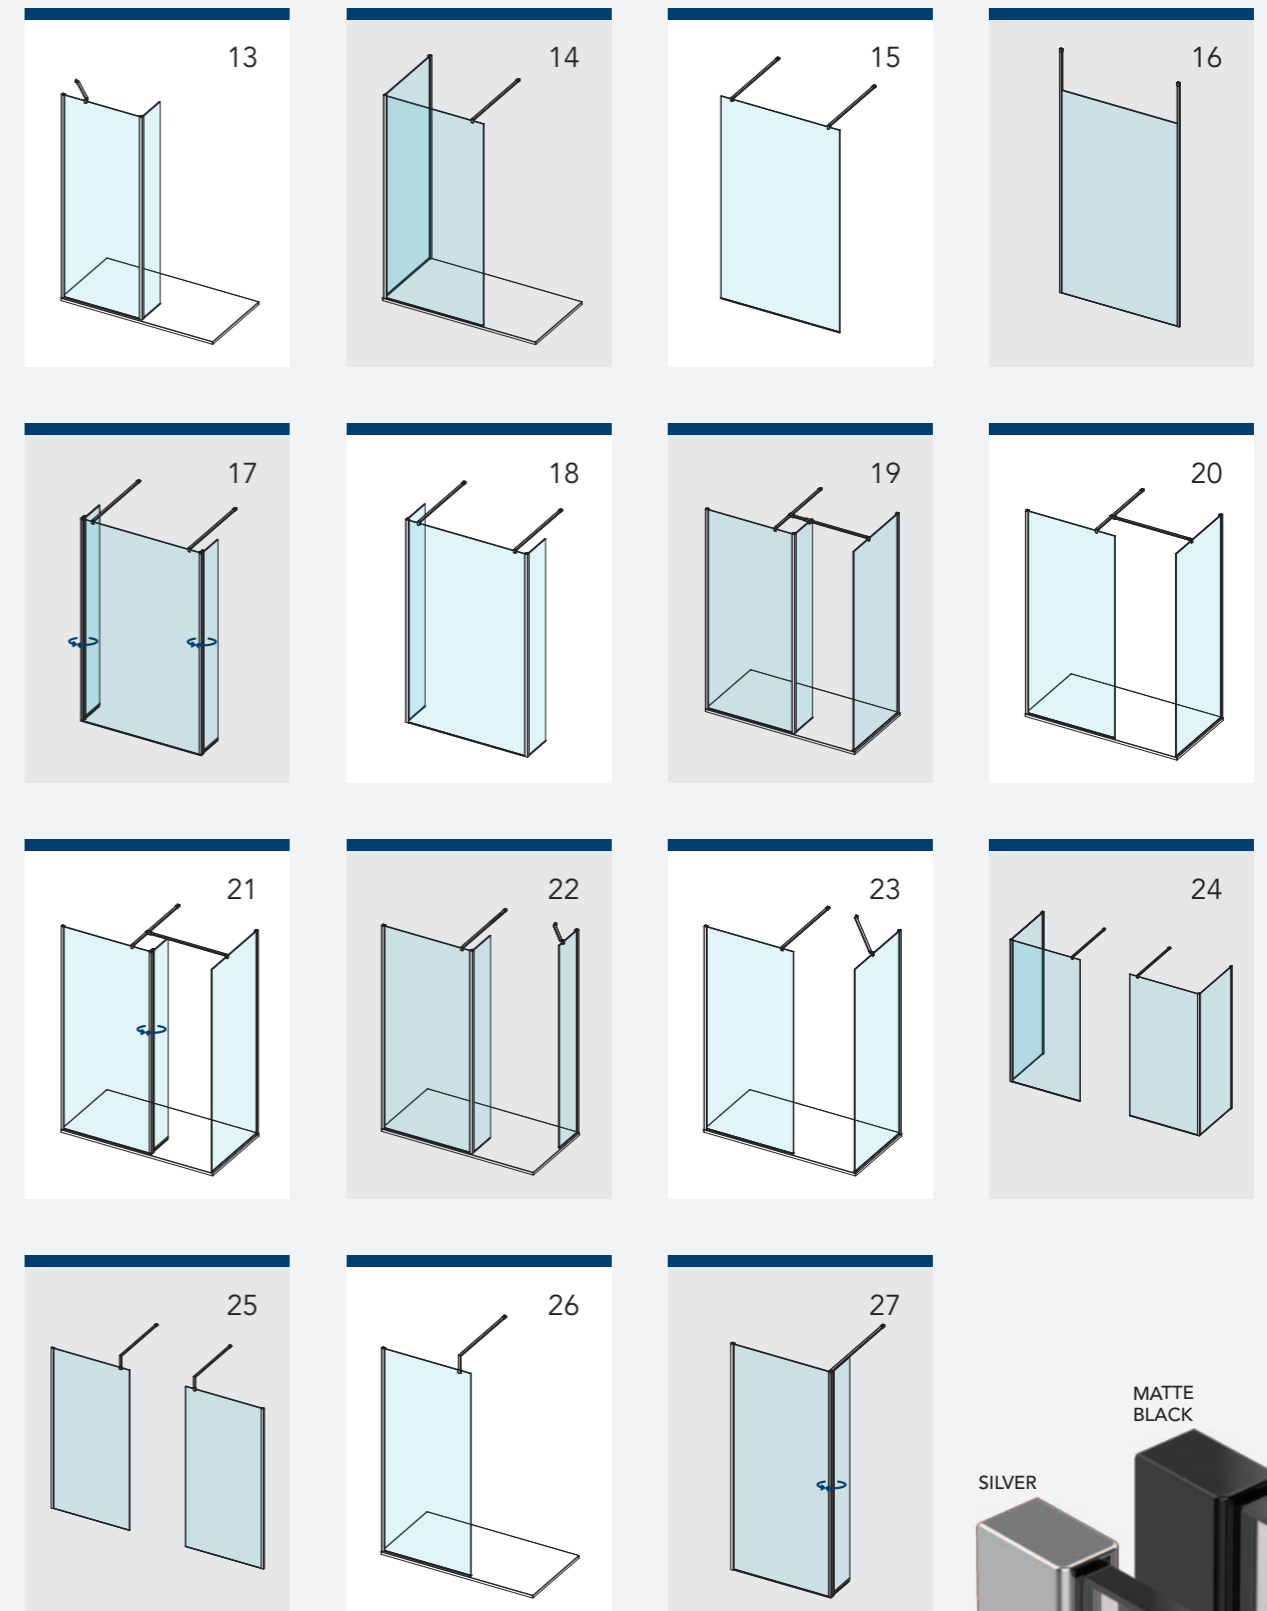

SILVER & MATTE BLACK CONFIGURATION GUIDE

With an almost infinite choice of wetroom configurations, AYO provides maximum flexibility as you personalise your dream shower space.

– Indicates Rotating Deflector Panel