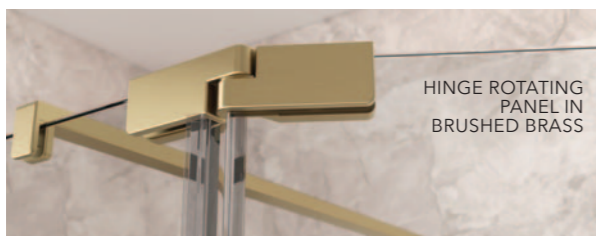

Each complete kit below includes a 10mm glass panel, 15mm wall profile and a suitable stabilising bar solution.

10MM COMPLETE MODULAR WETROOM KITS

SIZE	CODE - BRUSHED BRASS	CODE - POLISHED GOLD
450mm	AYO10MWR45-CBRB	AYO10MWR45-CPG
500mm	AYO10MWR50-CBRB	AYO10MWR50-CPG
600mm	AYO10MWR60-CBRB	AYO10MWR60-CPG
700mm	AYO10MWR70-CBRB	AYO10MWR70-CPG
760mm	AYO10MWR76-CBRB	AYO10MWR76-CPG
800mm	AYO10MWR80-CBRB	AYO10MWR80-CPG
900mm	AYO10MWR90-CBRB	AYO10MWR90-CPG
1000mm	AYO10MWR100-CBRB	AYO10MWR100-CPG
1100mm	AYO10MWR110-CBRB	AYO10MWR110-CPG
1200mm	AYO10MWR120-CBRB	AYO10MWR120-CPG
1400mm	AYO10MWR140-CBRB	AYO10MWR140-CPG

650mm Angled Stabilising Bar included with 450, 500 & 600mm COMPLETE modular kits.
1200mm Straight Stabilising Bar included with COMPLETE modular kits over 700mm.

ACCESSORIES

PRODUCT DESCRIPTION	CODE - BRUSHED BRASS	CODE - POLISHED GOLD
T-Piece	AYOTP-CBRB	AYOTP-CPG

Note: T-Piece to be purchased separately to create a Side / End Panel configuration.

NEW - 10MM HINGED ROTATING PANEL

PRODUCT DESCRIPTION	CODE - BRUSHED BRASS	CODE - POLISHED GOLD
300mm Hinge Rotating Panel	AYO10HRP30CBRBC	AYO10HRP30CPGC
450mm Hinge Rotating Panel	AYO10HRP45CBRBC	AYO10HRP45CPGC
500mm Hinge Rotating Panel	AYO10HRP50CBRBC	AYO10HRP50CPGC

NOTE: 3 PACK DELIVERY
Pack 1 - Glass Panel
Pack 2 - Wall Profile
Pack 3 - Stabiliser

AYO® 10MM COMPLETE WETROOM KITS POLISHED STAINLESS STEEL

For ease of ordering, we have created product codes for a complete wetroom, kits that cover the most popular wetroom configuration choices.

Each complete kit below includes a 10mm glass panel, 15mm wall profile and a suitable stabilising bar solution.

10MM COMPLETE MODULAR WETROOM KITS

SIZE	CODE - POLISHED S/STEEL
450mm	AYO10MWR45-SS
500mm	AYO10MWR50-SS
600mm	AYO10MWR60-SS
700mm	AYO10MWR70-SS
760mm	AYO10MWR76-SS
800mm	AYO10MWR80-SS
900mm	AYO10MWR90-SS
1000mm	AYO10MWR100-SS
1100mm	AYO10MWR110-SS
1200mm	AYO10MWR120-SS
1400mm	AYO10MWR140-SS

650mm Angled Stabilising Bar included with 450, 500 & 600mm COMPLETE modular kits.
1200mm Straight Stabilising Bar included with COMPLETE modular kits over 700mm.

ACCESSORIES

PRODUCT DESCRIPTION	CODE - POLISHED S/STEEL
T-Piece	AYOTPS

Note: T-Piece to be purchased separately to create a Side / End Panel configuration.

NEW - 10MM HINGED ROTATING PANEL

PRODUCT DESCRIPTION	CODE - POLISHED S/STEEL
300mm Hinge Rotating Panel	AYO10HRP30SSC
450mm Hinge Rotating Panel	AYO10HRP45SSC
500mm Hinge Rotating Panel	AYO10HRP50SSC

NOTE: 3 PACK DELIVERY
Pack 1 - Glass Panel
Pack 2 - Wall Profile
Pack 3 - Stabiliser