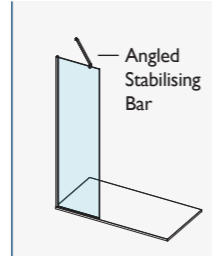

AYO® 10MM COMPLETE WETROOM KITS BRUSHED BRASS & POLISHED GOLD

For ease of ordering, we have created product codes for a complete wetroom, kits that cover the most popular wetroom configuration choices.

Each complete kit below includes a 10mm glass panel, 15mm wall profile and a suitable stabilising bar solution.

10MM COMPLETE MODULAR WETROOM KITS

SIZE	CODE - BRUSHED BRASS	CODE - POLISHED GOLD
450mm	AYO10MWR45-CBRB	AYO10MWR45-CPG
500mm	AYO10MWR50-CBRB	AYO10MWR50-CPG
600mm	AYO10MWR60-CBRB	AYO10MWR60-CPG
700mm	AYO10MWR70-CBRB	AYO10MWR70-CPG
760mm	AYO10MWR76-CBRB	AYO10MWR76-CPG
800mm	AYO10MWR80-CBRB	AYO10MWR80-CPG
900mm	AYO10MWR90-CBRB	AYO10MWR90-CPG
1000mm	AYO10MWR100-CBRB	AYO10MWR100-CPG
1100mm	AYO10MWR110-CBRB	AYO10MWR110-CPG
1200mm	AYO10MWR120-CBRB	AYO10MWR120-CPG
1400mm	AYO10MWR140-CBRB	AYO10MWR140-CPG

650mm Angled Stabilising Bar included with 450, 500 & 600mm COMPLETE modular kits.
1200mm Straight Stabilising Bar included with COMPLETE modular kits over 700mm.

ACCESSORIES

PRODUCT DESCRIPTION	CODE - BRUSHED BRASS	CODE - POLISHED GOLD
T-Piece	AYOTP-CBRB	AYOTP-CPG

Note: T-Piece to be purchased separately to create a Side / End Panel configuration.

NEW - 10MM HINGED ROTATING PANEL

PRODUCT DESCRIPTION	CODE - BRUSHED BRASS	CODE - POLISHED GOLD
300mm Hinge Rotating Panel	AYO10HRP30CBRBC	AYO10HRP30CPGC
450mm Hinge Rotating Panel	AYO10HRP45CBRBC	AYO10HRP45CPGC
500mm Hinge Rotating Panel	AYO10HRP50CBRBC	AYO10HRP50CPGC