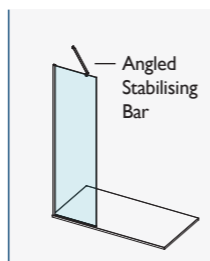

AYO® 10MM COMPLETE WETROOM KITS – SILVER & BLACK

For ease of ordering, we have created product codes for a complete wetroom, kits that cover the most popular wetroom configuration choices.

Each complete kit below includes a 10mm glass panel, 15mm wall profile and a suitable stabilising bar solution.

10MM COMPLETE MODULAR WETROOM KITS

SIZE	CODE – SILVER	CODE – BLACK
300mm	AYO10MWR30SC	AYO10MWR30BC
400mm	AYO10MWR40SC	AYO10MWR40BC
450mm	AYO10MWR45SC	AYO10MWR45BC
500mm	AYO10MWR50SC	AYO10MWR50BC
600mm	AYO10MWR60SC	AYO10MWR60BC
700mm	AYO10MWR70SC	AYO10MWR70BC
760mm	AYO10MWR76SC	AYO10MWR76BC
800mm	AYO10MWR80SC	AYO10MWR80BC
900mm	AYO10MWR90SC	AYO10MWR90BC
1000mm	AYO10MWR100SC	AYO10MWR100BC
1100mm	AYO10MWR110SC	AYO10MWR110BC
1200mm	AYO10MWR120SC	AYO10MWR120BC
1400mm	AYO10MWR140SC	AYO10MWR140BC
Double Entry Wetroom 1200mm – Complete Kit (Includes x2 1200mm Straight Stabilising Bars)	AYO10MWRD120SC	AYO10MWRD120BC

350mm Angled Stabilising Bar included with 300 & 400mm COMPLETE modular kits.
650mm Angled Stabilising Bar included with 450, 500 & 600mm COMPLETE modular kits.
1200mm Straight Stabilising Bar included with COMPLETE modular kits over 700mm.

10MM COMPLETE MODULAR WETROOM SIDE / END PANEL KITS*

SIZE	CODE – SILVER	CODE – BLACK
700mm	AYO10MWR70TSC	AYO10MWR70TBC
760mm	AYO10MWR76TSC	AYO10MWR76TBC
800mm	AYO10MWR80TSC	AYO10MWR80TBC
900mm	AYO10MWR90TSC	AYO10MWR90TBC
1000mm	AYO10MWR100TSC	AYO10MWR100TBC

*1200mm Straight stabilising bar and T Piece included with COMPLETE modular wetroom side panel kits

NOTE: 2 PACK DELIVERY
Pack 1 – Glass Panel
Pack 2 – Wall Profile & Stabiliser