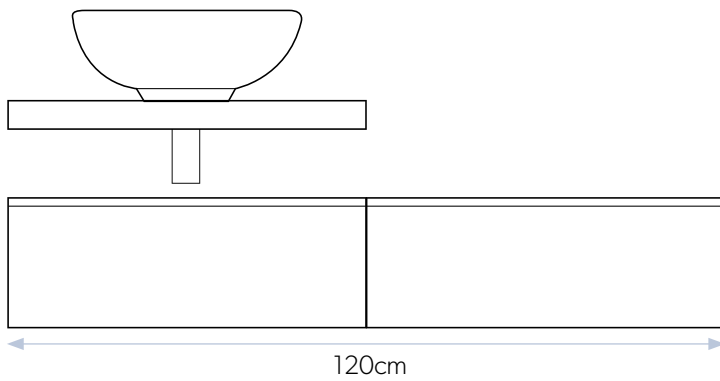

Blend is available in the following finishes:

Matt White

Greystone

Sherwood Oak

Scan for further information about our **Blend** range.

Blend 60cm Drawer Unit with Ceramic wall mounted basin (page 21)

With **Blend** the number of configurations is only limited by your imagination. Below you can find examples to inspire you.