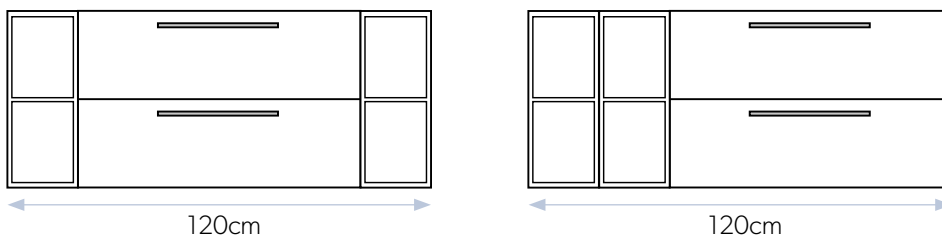

Link creates more than 30 possible combinations when paired with the 50, 60 or 80cm wall-hung **Tranquil** units.

Examples paired with 50cm Tranquil unit

Examples paired with 60cm Tranquil unit

Examples paired with 80cm Tranquil unit