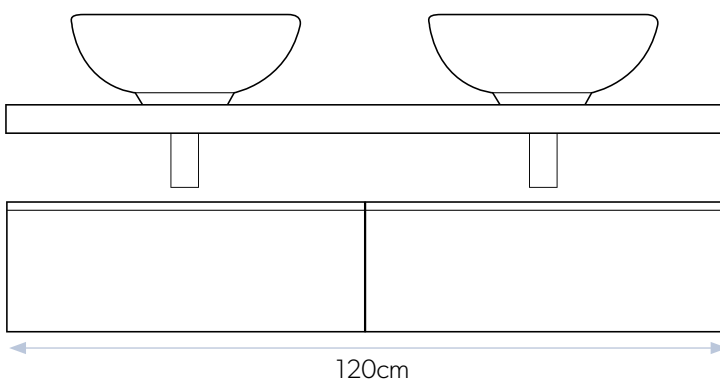

Blend is available in the following finishes:

Matt White

Greystone

Sherwood Oak

Scan for further information about our **Blend** range.

Blend 60cm Drawer Unit with Ceramic wall mounted basin (page 21)

With **Blend** the number of configurations is only limited by your imagination. Below you can find examples to inspire you.