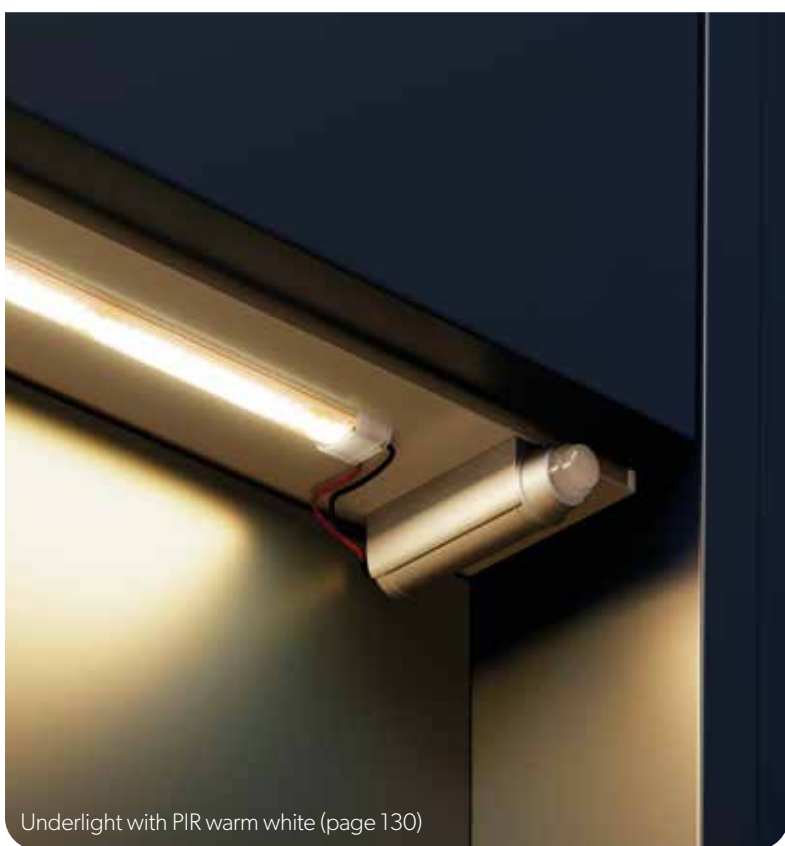

Underlight with PIR warm white (page 130)

Aero Floor Standing Back to Wall Rimless Toilet