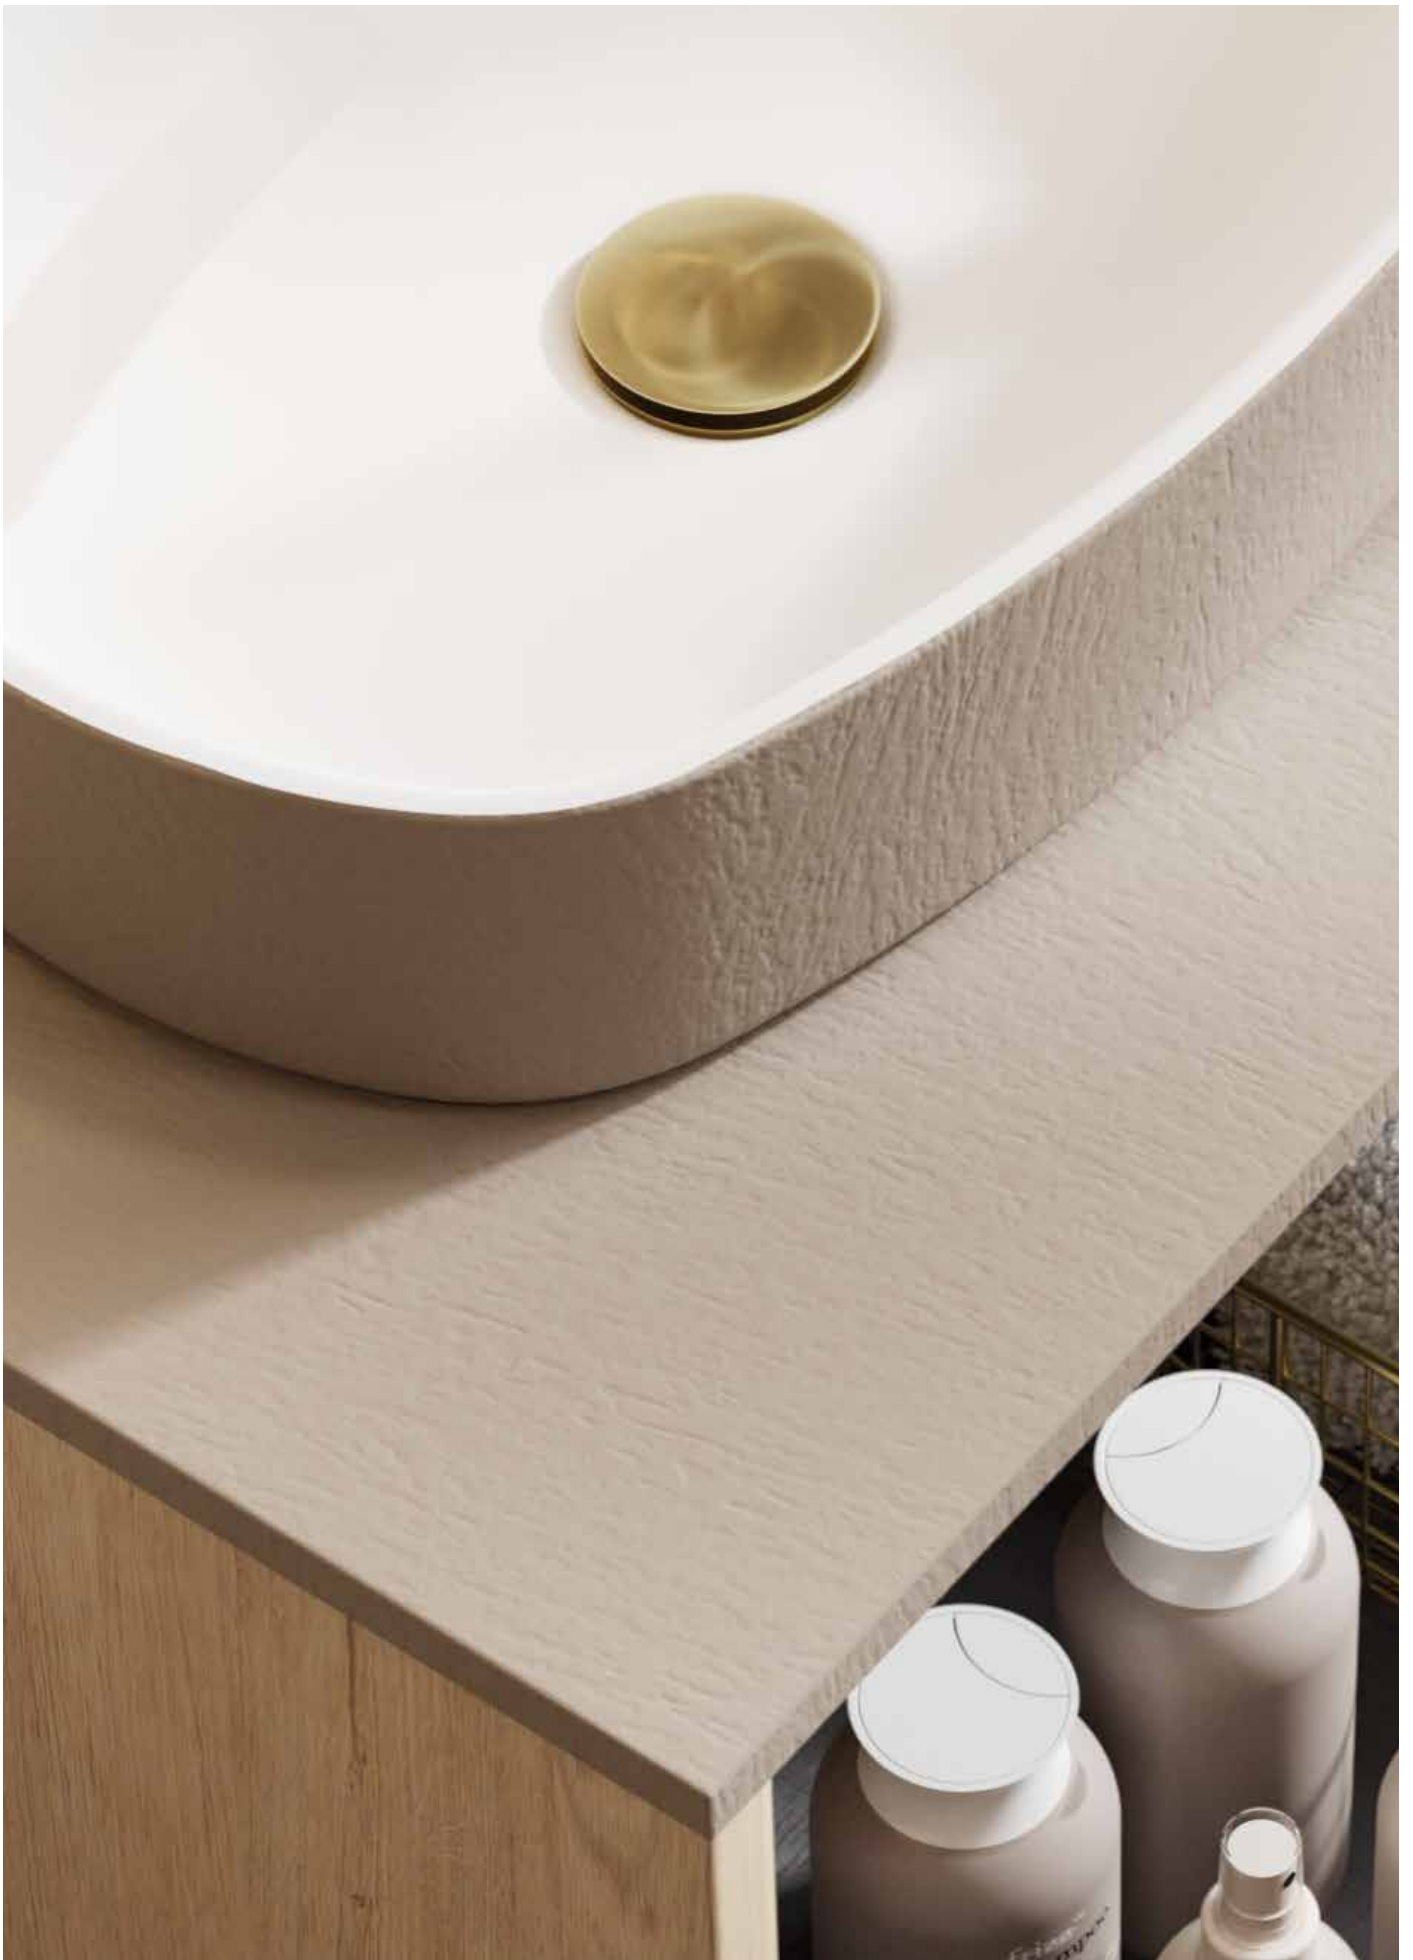

Black Charcoal

Product	Art no.	Height	Width	Depth	Compatible ranges	
Black Charcoal 50cm	N21SCT38X50BCH	1.5cm	50cm	38cm	Veles Compact, Fabrica, Tranquil, Tempt	£188
Black Charcoal 60cm	N21SCT38X60BCH	1.5cm	60cm	38cm	Veles Compact, Fabrica, Tranquil, Tempt	£215
Black Charcoal 60cm	N21SCT45X60BCH	1.5cm	60cm	44.2cm	Veles, Aeon, Vantage	£230
Black Charcoal 85cm	N21SCT45X85BCH	1.5cm	85cm	44.2cm	Veles, Aeon, Vantage	£299

Beige Clay

Product	Art no.	Height	Width	Depth	Compatible ranges	
Beige Clay 50cm	N21SCT38X50BCL	1.5cm	50cm	38cm	Veles Compact, Fabrica, Tranquil, Tempt	£188
Beige Clay 60cm	N21SCT38X60BCL	1.5cm	60cm	38cm	Veles Compact, Fabrica, Tranquil, Tempt	£215
Beige Clay 60cm	N21SCT45X60BCL	1.5cm	60cm	44.2cm	Veles, Aeon, Vantage	£230
Beige Clay 85cm	N21SCT45X85BCL	1.5cm	85cm	44.2cm	Veles, Aeon, Vantage	£299