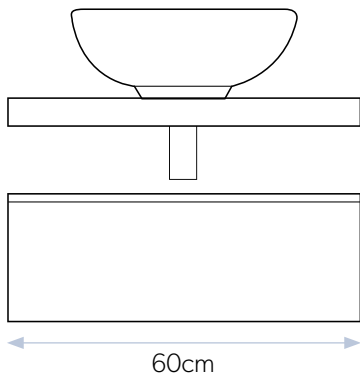

Blend is available in the following finishes:

Matt White

Greystone

Sherwood Oak

Scan for further information about our **Blend** range.

Blend 60cm Drawer Unit with Ceramic wall mounted basin (page 21)

With **Blend** the number of configurations is only limited by your imagination. Below you can find examples to inspire you.