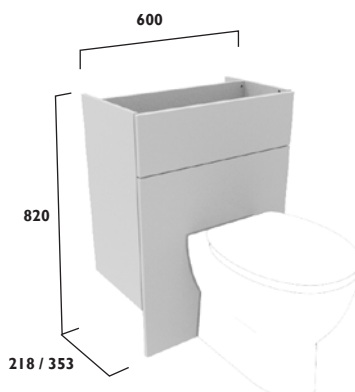

600 Back To Wall WC With Fascia Pack & Carcass

- Fascia to be cut on site to suit WC
- Main panel goes to floor
- Front access top fascia
- Can also be used with wall hung WCs when paired with a specifically designed wall hung frame, see page 184 for options
- For compatible back to wall WCs see page 179

Calm

Mineral Blue	Graphite	T3BW6C.MB	T2BW6C.MB
Matt Dark Grey	Graphite	T3BW6C.MDG	T2BW6C.MDG
Gloss White	White	T3BW6C.GW	T2BW6C.GW
Gloss Light Grey	Graphite	T3BW6C.GLG	T2BW6C.GLG
Kona	Graphite	T3BW6C.KN	T2BW6C.KN

Legacy

Mineral Blue	Oak	T3BW6L.MB	T2BW6L.MB
Flax	Oak	T3BW6L.FX	T2BW6L.FX
Metro Grey	Oak	T3BW6L.MG	T2BW6L.MG
Matt Dark Grey	Oak	T3BW6L.MDG	T2BW6L.MDG

£435.00

£435.00