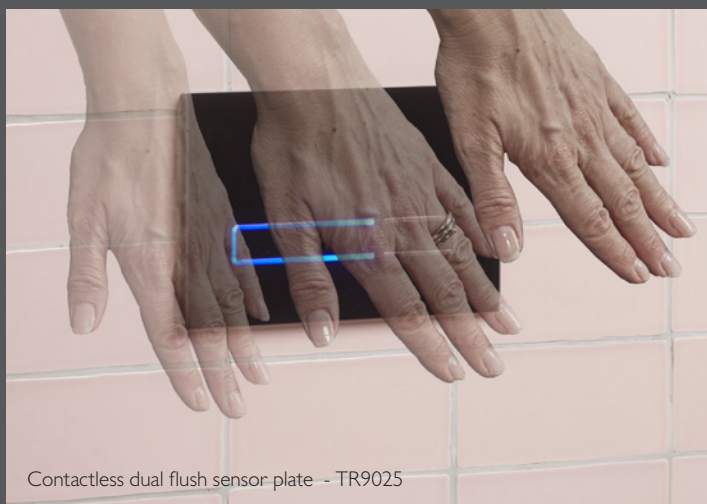

Contactless dual flush sensor plate - TR9025

CONTACTLESS DUAL FLUSH SENSOR PLATE

Place your hand in front of the black glass-fronted flush plate to activate either a reduced or slightly longer full flush, and the plate lights up to indicate activation. Ideal for in-wall installations.