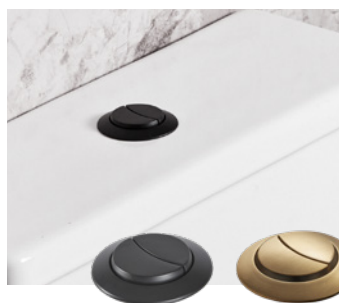

BLACK & BRUSHED BRASS UPGRADES

Optional Flush Button Upgrade

For use with Lansdown cisterns

Black	TR9026	£24.00
Brushed Brass	TR9038	£30.30

Optional Hinge Upgrade

For Seat DCI4037-SF

Black - DC4019	£22.80
Brushed Brass - DC4020	£39.60