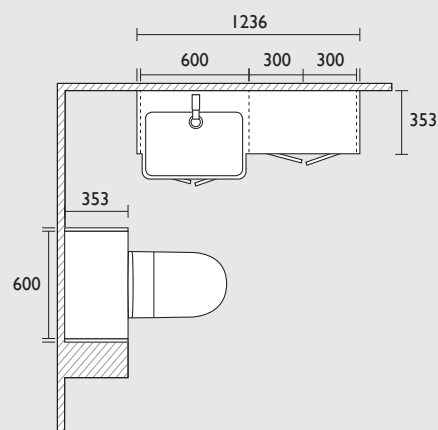

Calm - Standard Depth Furniture

- 600 back to wall WC unit
- Orbit back to wall WC & seat
- Vortex cistern
- Circles dual flush plate - chrome
- 600 basin unit (graphite carcass)
- Standard depth integrated basin & worktop (left hand)
- Signal basin mixer
- Tula handles x4
- 300 floor cupboard (graphite carcass) x2
- Accord 800 mirror
- Filler/clad-on end panel x4
- 680 solid surface worktop - arctic white
- 1500 plinth (worktop & plinth cut to size)