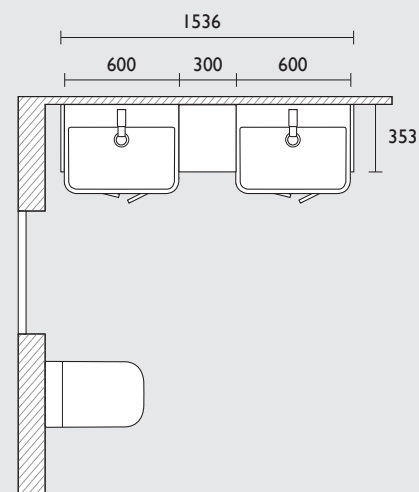

- Structure wall hung WC & wrap over seat
- Vortex cistern
- 0.82 wall hung WC frame
- Circles flush plate - (black)
- 600 basin unit x2 (white carcass)
- 300 3x drawer floorunit (white carcass)
- Structure semi-counterop basin x2
- Hana black handles x7
- Anthem basin mixer- black x2
- Verge pill mirror x2
- Filler/clad-on end panel x2
- 1880 & solid surface worktop (grey quartz) (worktop cut to size)