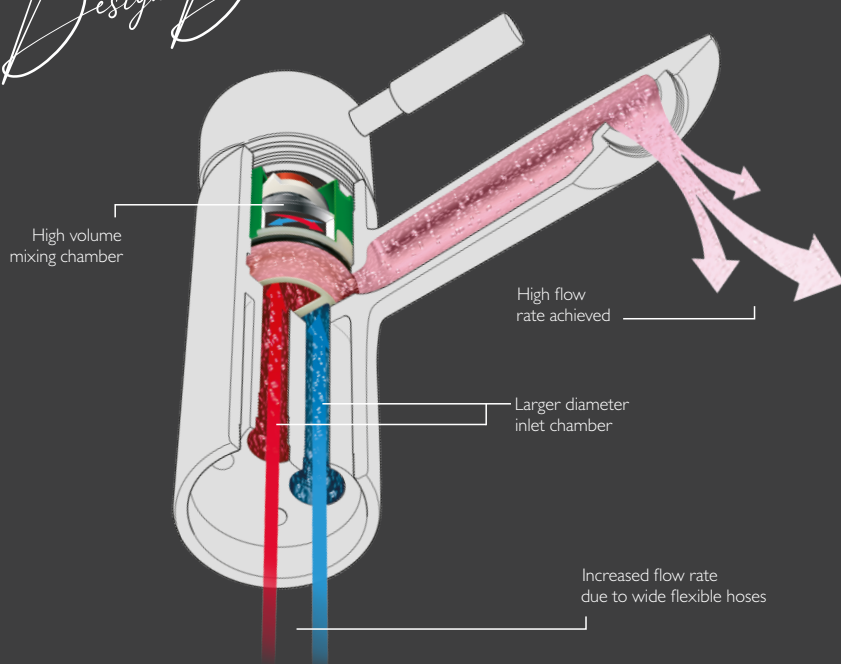

Design Detail