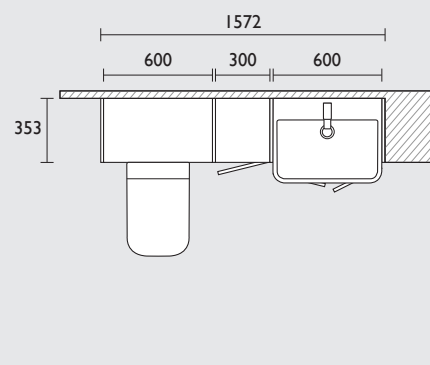

Legacy - Standard Depth Furniture

- 600 back to wall WC unit
- Structure back to wall WC & seat
- Vortex cistern
- Oval dual flush plate
- 300 floor cupboard (oak carcass)
- 600 basin unit (oak carcass)
- Q60 semi-countertop basin
- Cheltenham basin mixer
- Florence chrome handles x3
- 600 mirror
- Filler/clad-on end panel x4
- 1880 solid surface worktop (carrara)
- 1500 plinth (worktop & plinth cut to size)