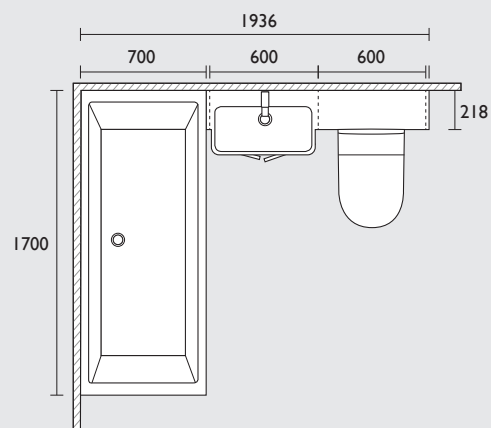

Calm - Slim Depth Furniture

- 1700 bath panel
- 700 end panel (bath)
- Tier bath shower mixer & handset
- 600 basin unit (graphite carcass)
- Slim depth integrated basin & worktop (left hand)
- 600 back to wall WC unit
- Structure back to wall WC & seat
- Vortex cistern
- Contactless flush sensor
- Odelia handles x2
- Tier basin mixer
- Aster mirror
- Filler/clad-on end panel x2
- 1500 plinth (worktop & plinth cut to size)