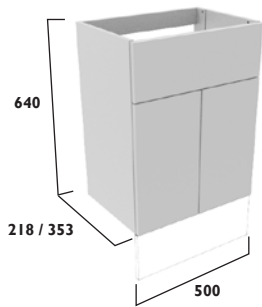

BASIN UNITS & BACK TO WALL WC UNITS

PRODUCT	FEATURES	FINISH	CARCASS	STD DEPTH CODE	SLIM DEPTH CODE

500 Basin Unit With Fascia/Door Pack & Carcass

- Fascia to be cut on site to suit sanitaryware
- One adjustable shelf
- Soft close hinges
- Removable back panel
- For compatible basins see pages 176 - 177
- A plinth is required for this unit, see pages 136 - 137

Calm

Mineral Blue	Graphite	T3SC5C.MB	T2SC5C.MB
Matt Dark Grey	Graphite	T3SC5C.MDG	T2SC5C.MDG
Gloss White	White	T3SC5C.GW	T2SC5C.GW
Gloss Light Grey	Graphite	T3SC5C.GLG	T2SC5C.GLG
Kona	Graphite	T3SC5C.KN	T2SC5C.KN

Legacy

Mineral Blue	Oak	T3SC5L.MB	T2SC5L.MB
Flax	Oak	T3SC5L.FX	T2SC5L.FX
Metro Grey	Oak	T3SC5L.MG	T2SC5L.MG
Matt Dark Grey	Oak	T3SC5L.MDG	T2SC5L.MDG

£435.00

£435.00