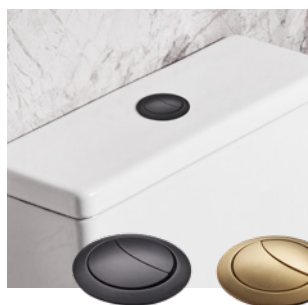

BLACK & BRUSHED BRASS UPGRADES

Optional Flush Button Upgrade
For use with Aerial cisterns

Brushed Brass - TR9039
Black - TR9027