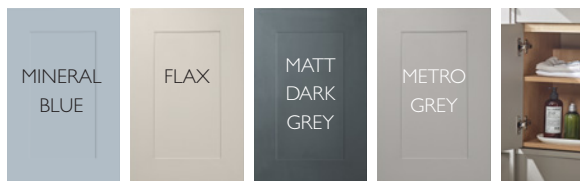

CALM - CONTEMPORARY STYLING