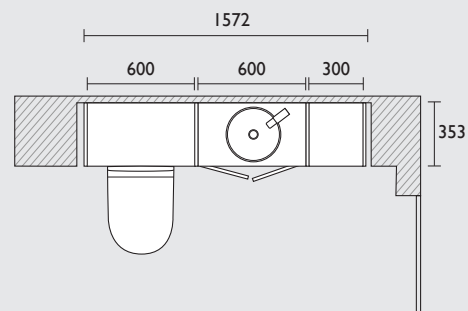

Legacy - Standard Depth Furniture Run

- 600 back to wall WC unit
- Micra Evo back to wall WC & seat
- Vortex cistern
- Oval flush button
- 600 basin unit (oak carcass)
- Fen round countertop basin
- Anthem tall basin mixer
- 300 floor cupboard (oak carcass)
- Hana knobs x 3
- 600 Oxygen mirror
- Filler/clad-on end panel x4
- 1880 solid surface worktop (carrara)
- 1500 plinth (worktop & plinth cut to size)