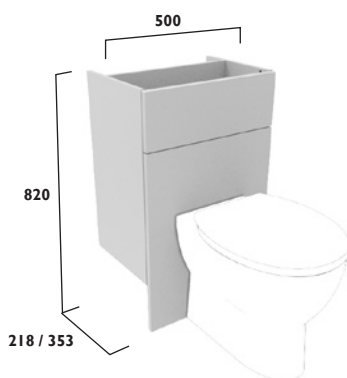

500 Back To Wall WC With Fascia Pack & Carcass

- Fascia to be cut on site to suit WC
- Main panel goes to floor
- Front access top fascia
- Can also be used with wall hung WCs when paired with a specifically designed wall hung frame, see page 184 for options
- For compatible back to wall WCs see page 179

Calm

Mineral Blue	Graphite	T3BW5C.MB	T2BW5C.MB
Matt Dark Grey	Graphite	T3BW5C.MDG	T2BW5C.MDG
Gloss White	White	T3BW5C.GW	T2BW5C.GW
Gloss Light Grey	Graphite	T3BW5C.GLG	T2BW5C.GLG
Kona	Graphite	T3BW5C.KN	T2BW5C.KN

Legacy

Mineral Blue	Oak	T3BW5L.MB	T2BW5L.MB
Flax	Oak	T3BW5L.FX	T2BW5L.FX
Metro Grey	Oak	T3BW5L.MG	T2BW5L.MG
Matt Dark Grey	Oak	T3BW5L.MDG	T2BW5L.MDG

£435.00

£435.00