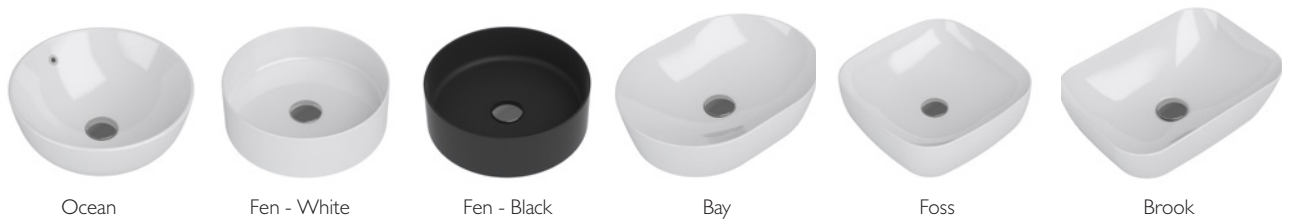

COUNTERTOP BASINS COMPATIBILITY

		COMPATIBLE FURNITURE UNITS											
		COMPASS			ACUMEN			CADENCE					
Basin	Code	450	500	600	500	600	800	400	500	600	800	1000 (x 2 500 units)	1200 (x 2 600 units)
Ocean	DCI2048		•	•	•	•	•		•	•	•	•	•
Fen - White	DCI2049		•	•	•	•	•		•	•	•	•	•
Fen - Black	DCI2050		•	•	•	•	•		•	•	•	•	•
Bay	DCI2051			•		•	•			•	•	•	•
Foss	DCI2052			•		•	•		•	•	•	•	•
Brook	DCI2053			•		•	•			•	•	•	•