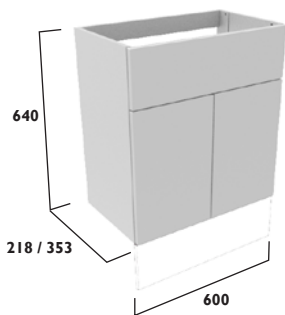

600 Basin Unit With Fascia/Door Pack & Carcass

- Fascia to be cut on site to suit sanitaryware
- One adjustable shelf
- Soft close hinges
- Removable back panel
- For compatible basins see pages 176 - 177
- A plinth is required for this unit, see pages 136 - 137

Calm

Mineral Blue	Graphite	T3SC6C.MB	T2SC6C.MB
Matt Dark Grey	Graphite	T3SC6C.MDG	T2SC6C.MDG
Gloss White	White	T3SC6C.GW	T2SC6C.GW
Gloss Light Grey	Graphite	T3SC6C.GLG	T2SC6C.GLG
Kona	Graphite	T3SC6C.KN	T2SC6C.KN

Legacy

Mineral Blue	Oak	T3SC6L.MB	T2SC6L.MB
Flax	Oak	T3SC6L.FX	T2SC6L.FX
Metro Grey	Oak	T3SC6L.MG	T2SC6L.MG
Matt Dark Grey	Oak	T3SC6L.MDG	T2SC6L.MDG

£435.00

£435.00