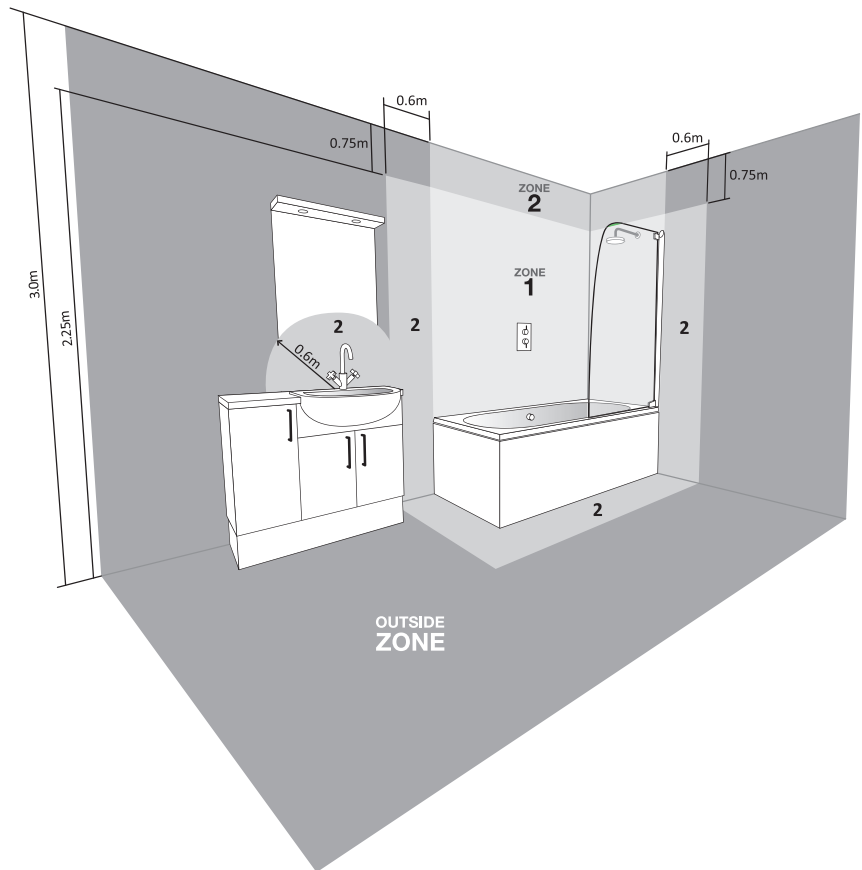

SAFETY IN THE BATHROOM

Mirrors Technical Information

Tavistock illuminated mirrors have been designed and tested for compliance to electrical equipment (safety) regulations.

All electrical connections should be made according to the latest national wiring regulations. Illuminated mirrors are suitable for installation in the bathroom within outside zones unless stated. Mirrors which are IP44 water resistance rated are suitable for use in zones 2 and outside zones in the bathroom. Illuminated mirrors are not suitable for installation in saunas, steam rooms, shower cubicles or above a bath tub. Products are only suitable for permanent installation. Installation by a suitably qualified electrician is required.

Cabinets - Electrics

Our illuminated cabinets have been designed and independently tested for compliance to electrical equipment (safety) regulations. They are only suitable for use outside zones 1 & 2 according to the latest IEE regulations. All cabinets are class I insulated and require an earth connection.

Infrared Sensor

All mirrors or cabinets featuring infrared technology must ensure that the sensor is mounted a minimum of 150mm from an adjacent wall or obstruction to ensure correct function.

ZONE 1

Electrical fittings in this zone require separated extra low voltage and a minimum rating of IP44 (splash proof).

ZONE 2

Electrical fittings in this zone require a minimum rating of IP44 (splash-proof).