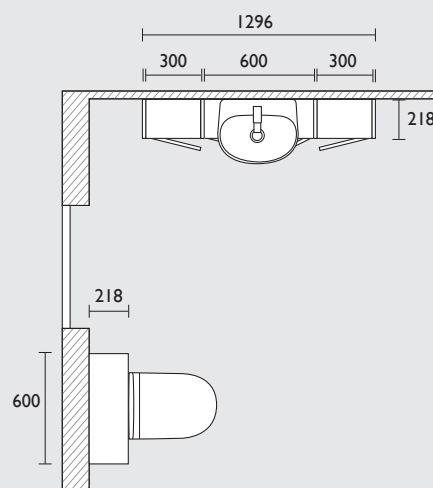

Legacy - Slim Depth Furniture

- 600 back to wall WC unit
- Lansdown back to wall WC & seat
- Vortex cistern
- Oval dual flush plate
- 300 tall floor cupboard (oak carcass)
- 600 basin unit (oak carcass)
- Lansdown semi-countertop basin
- 300 floor cupboard (oak carcass)
- Marston mono basin mixer
- Sofia knobs x5
- Oval Verge mirror
- Filler/clad-on end panel x4
- Tall filler/clad-on end panel x2
- I 880 solid surface worktop (arctic white)
- I 500 plinth (worktop & plinth cut to size)
- Recharging station