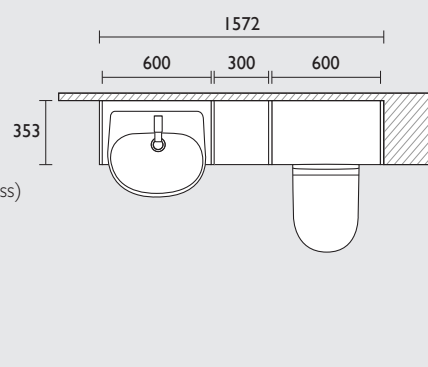

Legacy - Standard Depth Furniture

- 600 back to wall WC unit
- Micra Evo back to wall WC & seat
- Vortex cistern
- Traditional dual flush plate
- 300 three drawer floor cupboard (oak carcass)
- 600 basin unit (oak carcass)
- Micra Evo semi-countertop basin
- Marston basin mixer
- Sofia knob x5
- 600 Verge mirror
- Filler/clad-on end panel x4
- 1880 solid surface worktop (arctic white)
- 1500 plinth (worktop & plinth cut to size)