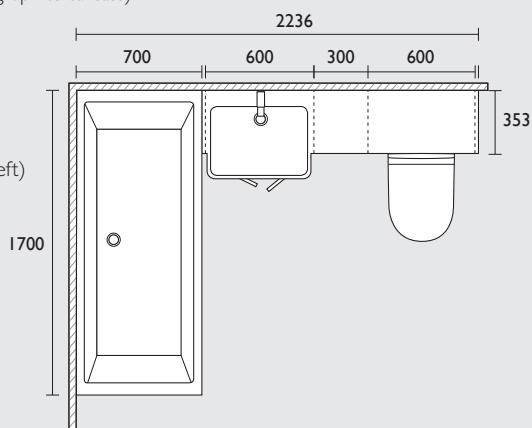

Legacy - Standard Depth Furniture

- 300 three drawer floor cupboard (graphite carcass)
- 600 back to wall WC unit
- Micra Evo back to wall WC & seat
- Vortex cistern
- Contactless dual flush sensor
- 600 basin unit (graphite carcass)
- 1540 integrated basin & worktop (left)
- Anthem basin mixer
- Hana handles x5
- 600 Beta mirror
- Filler/clad-on end panel x2
- 1500 plinth (cut to size)
- Anthem bath filler
- 1700 bath panel & plinth
- 700 end bath panel & plinth