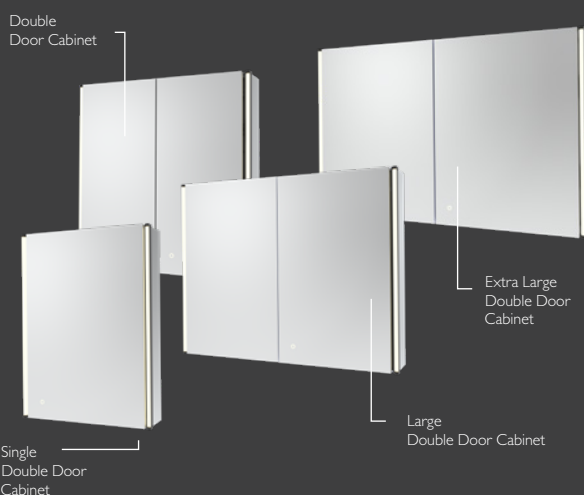

SOMETHING TO SUIT ALL BATHROOMS

At Tavistock we are mindful that bathrooms come in all shapes and sizes. That's why we have ensured our cabinets offer a selection of sizes to suit any bathroom, no matter how big or small.