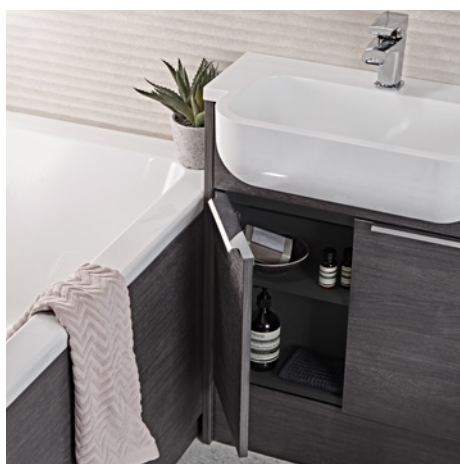

Calm - Slim Depth Furniture

- 1700 bath panel
- 700 end panel (bath)
- Tier bath shower mixer & handset
- 600 basin unit (graphite carcass)
- Slim depth integrated basin & worktop (left hand)
- 600 back to wall WC unit
- Structure back to wall WC & seat
- Vortex cistern
- Contactless flush sensor
- Odelia handles x2
- Tier basin mixer
- Aster mirror
- Filler/clad-on end panel x2
- 1500 plinth (worktop & plinth cut to size)