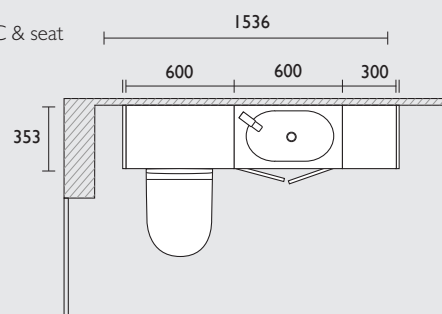

Calm - Slim Depth Furniture

- 600 back to wall WC unit
- Micra Evo comfort height back to wall WC & seat
- Comfort height cistern
- Round flush button
- 600 basin unit (graphite carcass)
- Bay pill countertop basin
- Anthem tall basin mixer
- 300 three drawer floor cupboard (graphite carcass)
- Lucia handles x5
- 800 Oxygen mirror
- Filler/clad-on end panel x2
- 1880 solid surface worktop (arctic white)
- 1500 plinth (worktop & plinth cut to size)