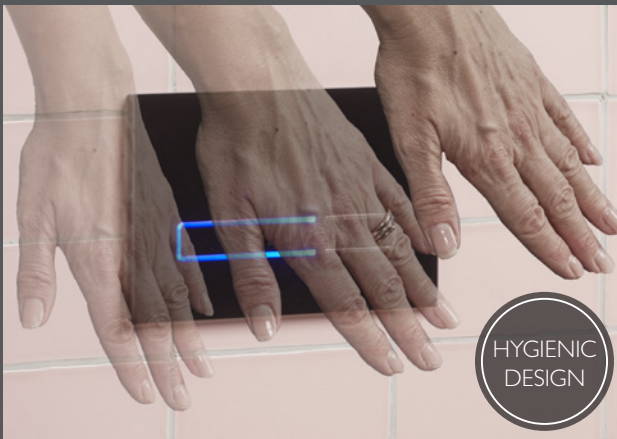

CONTACTLESS SENSOR DUAL FLUSH PLATE

- Recommended for in-wall installations using TR9006 & TR9015
- Contactless flushing
- Powered by 4 x AA batteries (easy to change, no tools required)
- Low battery power alarm (battery life in excess of 1 year)
- Dual flush
- Manual override flush
- Illuminates on operation
- Use on wall hung frames and In-wall cistern (not compatible with slim depth furniture)

Contactless Sensor Flush Plate

Black
210(w) x 137(h)mm

Flush Plate - TR9025   £185.50