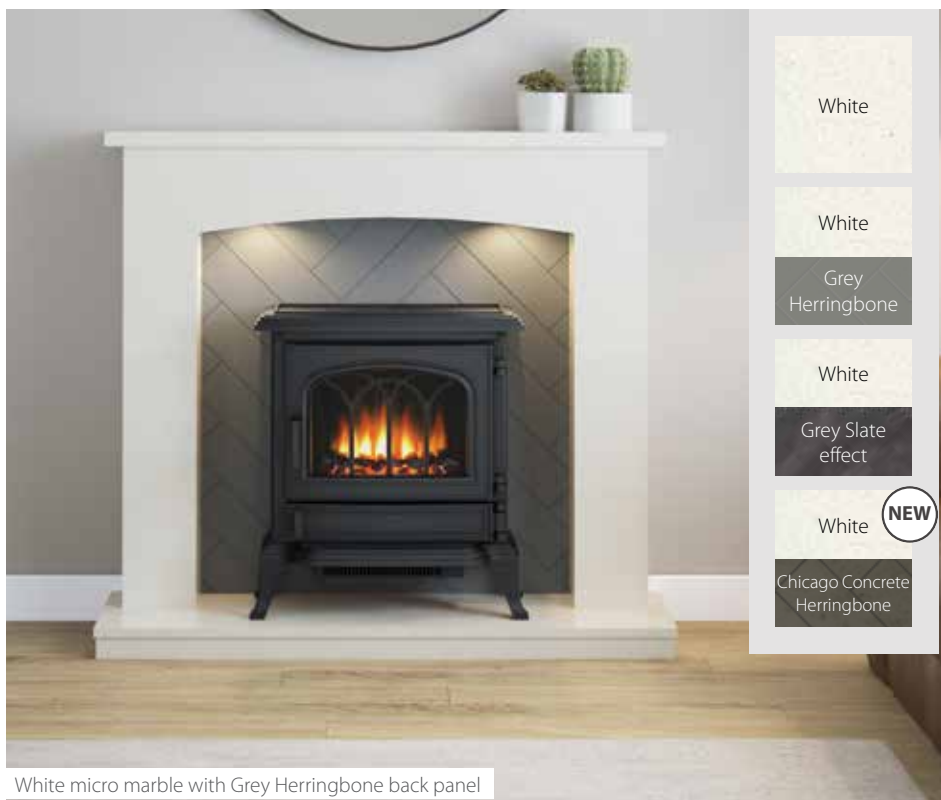

White micro marble with Grey Herringbone back panel

Woodbridge

48" Inglenook surround in White micro marble and Grey Herringbone back panel styled with the Canterbury electric stove (sold separately).

W1220mm x H1095mm x D400mm
Opening: W820mm x H845mm
Depth: Hearth Front to Back Panel - 365mm