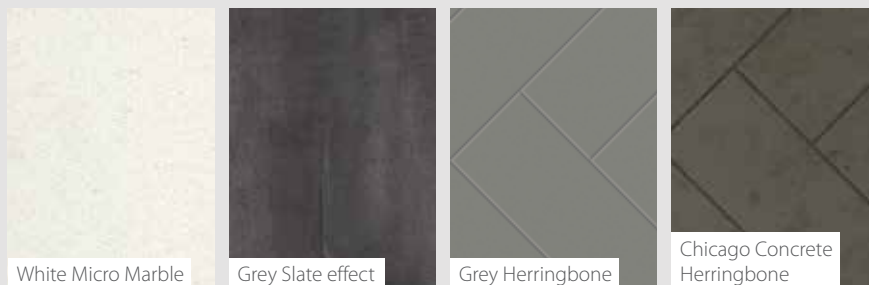

Micro Marble Inglenooks

The charm of micro marble is captivating in an inglenook design; available in White, each surround can be beautifully paired with four optional back panels. Choose from White Marble, Grey Herringbone, Chicago Concrete Herringbone or Grey Slate effect and create the perfect combination to compliment your interior whether contemporary or traditional.

Motion Sense under mantel lighting can be activated from a subtle hand movement across the surround to adorn the inglenook back panel with a warm glow.

Our micro marble Inglenooks are suitable for electric stoves only; choose from our range of contemporary and traditional electric stoves and add a decorative flue for the look of a real woodburning stove.

Woodbridge.....	8
Millgate	9
Allensford.....	9

(Stoves sold separately)

Key

- Stove Switch
- Motion Sense Undermantel Lighting
- Flat wall fix
- Decorative Flue available

Back Panel Options

White Micro Marble

Grey Slate effect

Grey Herringbone

Chicago Concrete Herringbone

Choose your perfect back panel from a choice of 4. Each back panel has a cut out for a cable to pass through