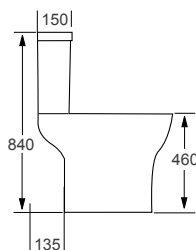

We recommend:

The Maison Banos Artist tap range, see from page 358.

CLOSE COUPLED TOILETS - EXTRA HIGH

RAK Ceramics, Resort

RIMLESS

ICON	RRP
Q4-06412 Tall Open Back WC Pan	£259
Q4-06409 Top Flush Cistern	£99
Q4-06407 Soft Close Seat	£72
Q4-06410 Slim Soft Close Seat	£82