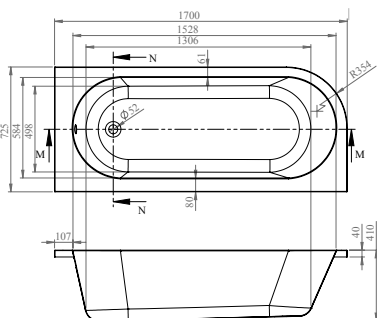

195 LITRES

1700 x 725mm LH H500mm D410mm		RRP
Bathub	Q4-07087	£449
Front Panel	Q4-07089	£235

1700