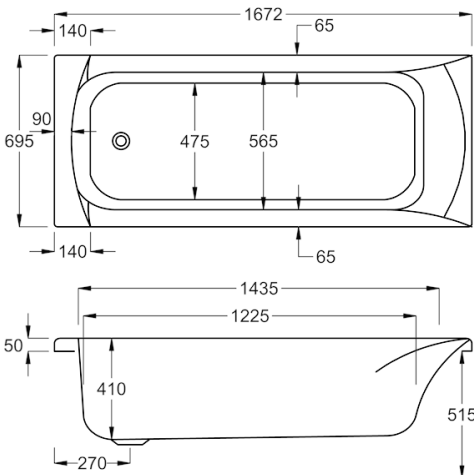

carron5

170 LITRES

1675 x 700mm H515mm D410mm		RRP
Bathtub	Q4-02063	£502
Front Panel	Q4-02283	£154
End Panel	Q4-02285	£122

carronite™

170 LITRES

1675 x 700mm H515mm D410mm		RRP
Bathtub	Q4-02064	£827
Front Panel	Q4-02269	£223
End Panel	Q4-02271	£162

1700