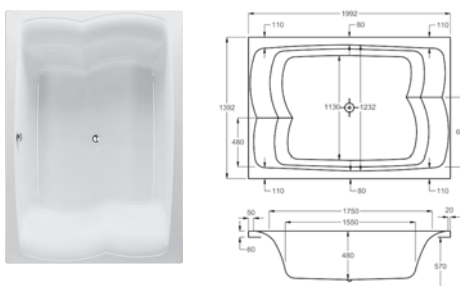

carronite™ CELSIUS DUO 560 LITRES

2000 x 1400mm H570mm D480mm		RRP
Bathtub	Q4-02411	£3962