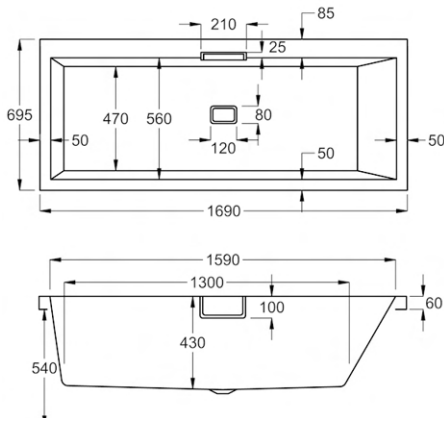

1700

carronite™

265 LITRES

1700 x 700mm LH H540mm D430mm		RRP
Bathtub	Q4-02406	£1121
Front Panel	Q4-02319	£234
End Panel	Q4-02272	£162
L Shape Panel	Q4-02569	£439

1700

carronite™

265 LITRES

1700 x 700mm RH H540mm D430mm		RRP
Bathtub	Q4-02407	£1121
Front Panel	Q4-02319	£234
End Panel	Q4-02272	£162
L Shape Panel	Q4-02569	£439

1700

carronite™

275 LITRES

1700 x 750mm LH H540mm D450mm		RRP
Bathtub	Q4-02408	£1324
Front Panel	Q4-02319	£234
End Panel	Q4-02275	£162
L Shape Panel	Q4-02300	£439

1700

carronite™

275 LITRES

1700 x 750mm RH H540mm D450mm		RRP
Bathtub	Q4-02409	£1324
Front Panel	Q4-02319	£234
End Panel	Q4-02275	£162
L Shape Panel	Q4-02300	£439