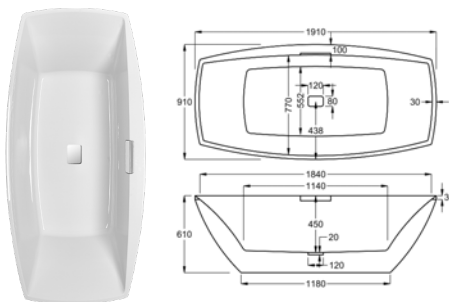

Comes with waste

1750

carronite™ HALCYON SQUARE FREESTANDING 286 LITRES

1750 x 800mm H560mm D450mm		RRP
Bathtub	Q4-02105	£2131

Comes with waste

carron CELSIUS

1900

carronite™ CELSIUS FREESTANDING 330 LITRES