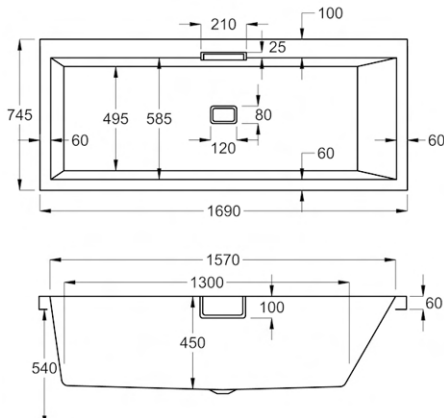

1700

carronite™

265 LITRES

1700 x 700mm LH H540mm D430mm		RRP
Bathtub	Q4-02406	£1121
Front Panel	Q4-02319	£234
End Panel	Q4-02272	£162
L Shape Panel	Q4-02569	£439

1700

carronite™

265 LITRES

1700 x 700mm RH H540mm D430mm		RRP
Bathtub	Q4-02407	£1121
Front Panel	Q4-02319	£234
End Panel	Q4-02272	£162
L Shape Panel	Q4-02569	£439

1700

carronite™

275 LITRES

1700 x 750mm LH H540mm D450mm		RRP
Bathtub	Q4-02408	£1324
Front Panel	Q4-02319	£234
End Panel	Q4-02275	£162
L Shape Panel	Q4-02300	£439

1700

carronite™

275 LITRES

1700 x 750mm RH H540mm D450mm		RRP
Bathtub	Q4-02409	£1324
Front Panel	Q4-02319	£234
End Panel	Q4-02275	£162
L Shape Panel	Q4-02300	£439