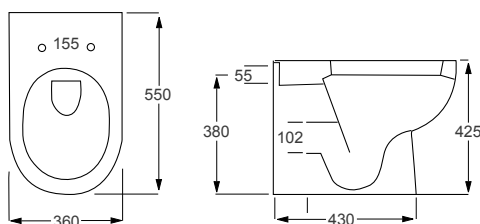

KALA		RRP
Q4-12160	Back To Wall Pan	£242
Q4-12170	Soft Close Seat	£109
Q4-19133	6/3ltr Concealed Cistern	£99

Technical Information

- Soft-close seat
- Quick-release seat
- Short projection