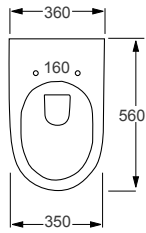

RAK
CERAMICS

MOON		RRP
Q4-12229	Wall Hung Pan	£363
Q4-12236	Soft Close Seat	£164

Technical Information

- Soft-close seat
- Quick-release seat
- Requires frame system