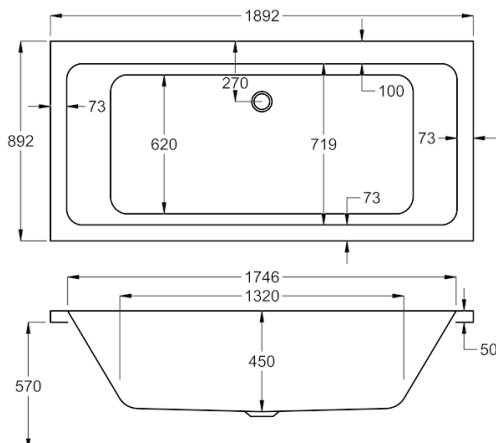

carron⁵

350 LITRES

1900 x 900mm H570mm D450mm		RRP
Bathtub	Q4-02163	£983
Front Panel	Q4-02284	£184
End Panel	Q4-02294	£136

carronite™

350 LITRES

1900 x 900mm H570mm D450mm		RRP
Bathtub	Q4-02164	£1440
Front Panel	Q4-02270	£244
End Panel	Q4-02279	£178