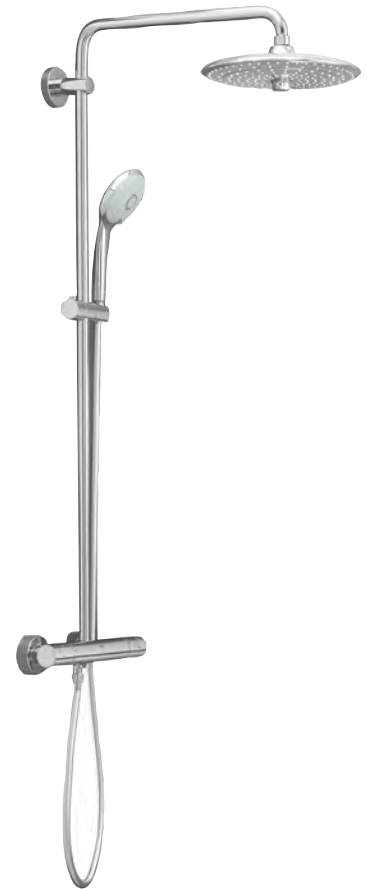

GROHE SHOWERING

G800 GROHMASTER EV

CODE	DESCRIPTION	RRP
Q4-05313	Exposed Shower Valve & Kit	£374

Technical Information

- High pressure 1.0 BAR

G1000C GROHMASTER COSMOS

CODE	DESCRIPTION	RRP
Q4-05201	Exposed Shower Valve & Kit	£521

Technical Information

- Low pressure 0.1 BAR

EUPHORIA SHOWER SYSTEM

CODE	DESCRIPTION	RRP
Q4-05203	Euphoria Shower System	£1105

Technical Information

- High pressure 1.0 BAR
- SmartRain
- Grohe Safe Stop Plus, optional temperature limiter at 43°C
- DreamSpray, perfect spray pattern
- Speed Clean, anti-limescale system