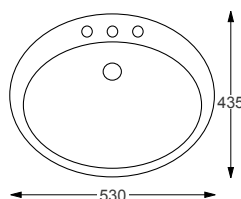

RAK
CERAMICS

JESSICA	RRP
Q4-12294 Inset Basin 1TH	£111
Q4-12295 Inset Basin 2TH	£111
Q4-23201 Professional Basin Waste	£36

Technical Information

- 530 x 435
- One and two tap hole
- Over counter/inset basin
- Professional basin waste, suitable for basins with and without an overflow – also able to adapt it to be freeflow