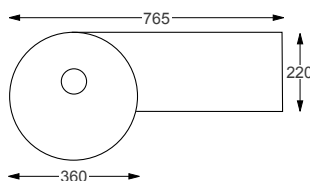

RAK
CERAMICS

PETIT SQUARE	RRP
Q4-12357 RH Basin & LH Ledge	£329
Q4-12358 LH Basin & RH Ledge	£329

Technical Information

- 765 x 360
- One tap hole
- Wall hung only

RAK
CERAMICS

PETIT ROUND	RRP
Q4-12355 RH Basin & LH Ledge	£329
Q4-12356 LH Basin & RH Ledge	£329