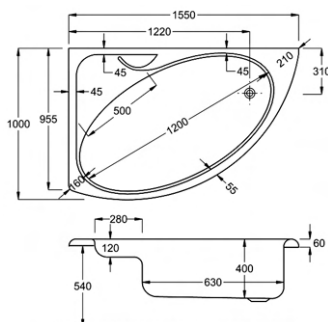

carron⁵ DOVE CORNER BATH

190 LITRES

1550 x 950mm LH H540mm D400mm	RRP	
Bathtub	Q4-02232	£965
Corner Panel	Q4-02262	£244

carronite™

190 LITRES

1550 x 950mm LH H540mm D400mm	RRP	
Bathtub	Q4-02233	£1306
Corner Panel	Q4-02263	£460

1550