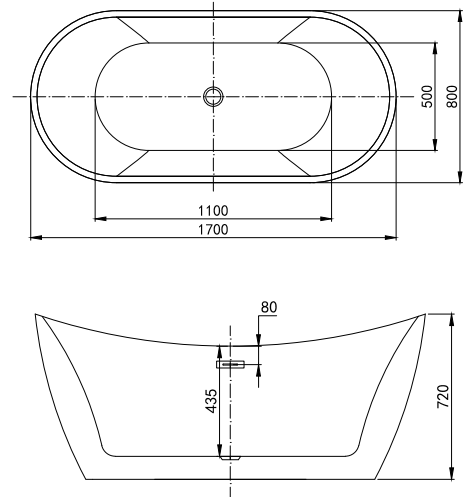

DUPLO WHITE

FROM £1499

1700

240 LITRES

H704mm W1700mm D800mm		RRP
Bathtub	Q4-06521	£1499
Gloss White Waste Kit	Q4-06518	£70
Matt Black Waste Kit	Q4-06517	£70
Brushed Brass Waste Kit	Q4-06524	£70

Comes with chrome waste