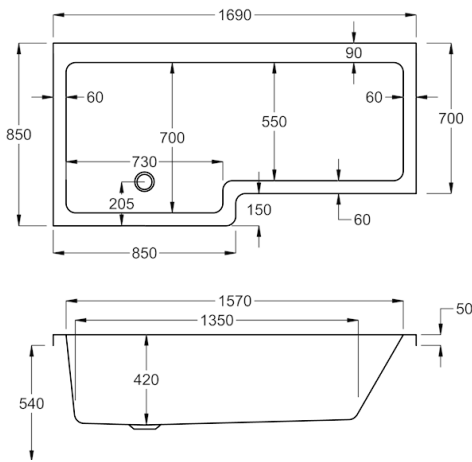

carron⁵

265 LITRES

1700 x 700-850mm LH H540mm D420mm		RRP
Bathtub	Q4-02205	£642
Front Panel	Q4-02326	£230
End Panel	Q4-02312	£144
Quantum Square Showerbath Screen	Q4-02347	£399

carronite™

265 LITRES

1700 x 700-850mm LH H540mm D420mm		RRP
Bathtub	Q4-02206	£923
Front Panel	Q4-02327	£499
End Panel	Q4-02313	£197
Quantum Square Showerbath Screen	Q4-02347	£399

1700