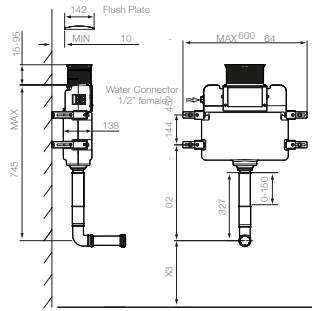

CONCEALED CISTERN	RRP
Q4-16269 Concealed Cistern	£223

Technical Information

- 600 x 745 x 138-194
- Top or front flush plate mounting
- 3/6 litre adjustable flush option
- With an internal isolation valve to regulate the flow of water from the mains to a water service pipe
- Requires flush plate/button or contactless sensor (available separately)
- WRAS approved and tested to the highest industry standards

820 FRAME & CISTERN	RRP
Q4-16260 820 Wall Hung WC Frame	£393