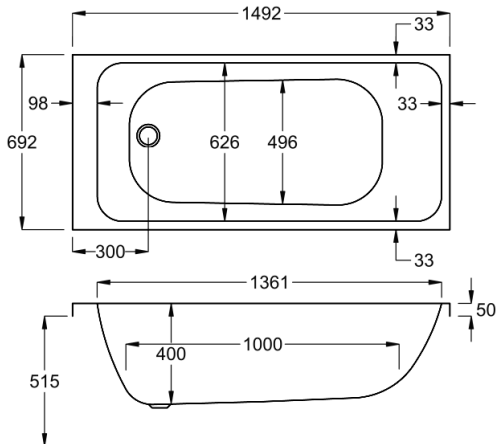

1500

carron5

190 LITRES

1500 x 700mm H515mm D400mm		RRP
Bathtub	Q4-02418	£481
Front Panel	Q4-02315	£154
End Panel	Q4-02285	£122
CARRONITE L Shape Panel	Q4-02502	£439

carronite™

190 LITRES

1500 x 700mm H515mm D400mm		RRP
Bathtub	Q4-02419	£821
Front Panel	Q4-02314	£223
End Panel	Q4-02271	£162
CARRONITE L Shape Panel	Q4-02502	£439

1600