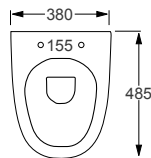

RAK
CERAMICS

RIMLESS

SENSATION	RRP
Q4-12301 Mini Wall Hung Rimless Pan	£396
Q4-12305 Soft Close Seat	£127

Technical Information

- Soft-close seat
- Quick-release seat
- Rimless WC
- Hidden fixings
- Requires frame system