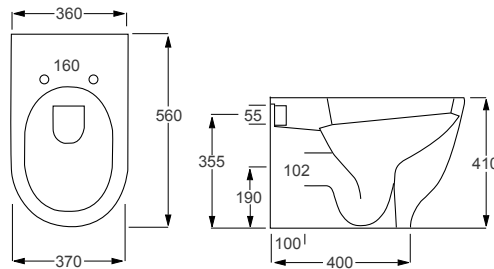

RAK
CERAMICS

MOON		RRP
Q4-12228	Back To Wall Pan	£363
Q4-12236	Soft Close Seat	£164
Q4-19133	6/3ltr Concealed Cistern	£99

Technical Information

- Soft-close seat
- Quick-release seat