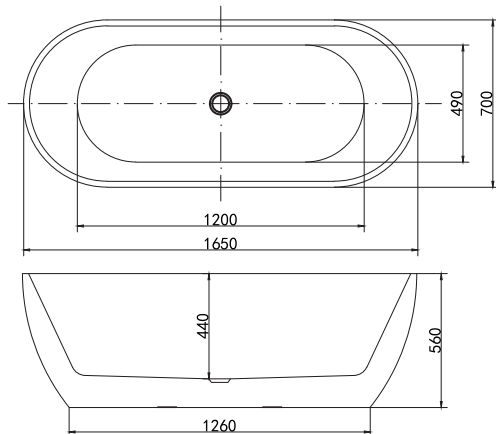

H560mm W1650mm D700mm		RRP
Bathtub	Q4-06500	£999
Gloss White Waste Kit	Q4-06518	£70
Matt Black Waste Kit	Q4-06517	£70
Brushed Brass Waste Kit	Q4-06524	£70

Comes with chrome waste