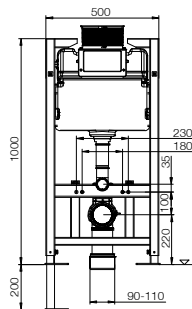

Technical Information

- 500 x 1000 x 167-215
- Top or front access
- Requires flush plate
- 1m high for in-wall applications
- 5mm width, 167-215mm underwindow adjustable depth
- WRAS approved and tested to the highest industry standards

1170 FRAME & CISTERN	RRP
Q4-16262 1170 Wall Hung WC Frame	£444