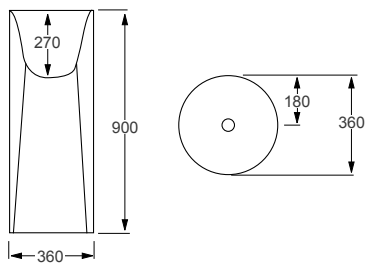

We recommend:

The Maison Banos Artist tap range, see from page 358.

FREESTANDING BASINS

RAK
CERAMICS

PETIT ROUND **RRP**
Q4-12345 Round Freestanding Basin £769

Technical Information

- 360 x 360 x 900
- No tap hole