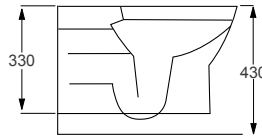

- Soft-close seat
- Quick-release seat
- Rimless WC
- Hidden fixings
- Requires frame system

RAK
CERAMICS

MOON		RRP
Q4-12229	Wall Hung Pan	£363
Q4-12236	Soft Close Seat	£164

Technical Information

- Soft-close seat
- Quick-release seat
- Requires frame system