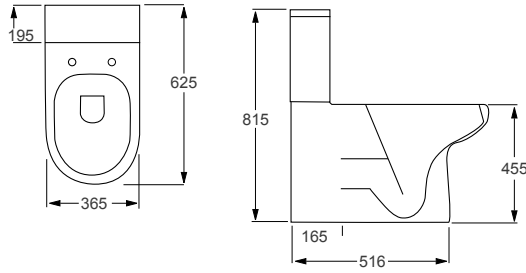

RAK
CERAMICS

COMPACT CLOSED BACK		RRP
Q4-12205	Tall Closed Back WC Pan	£333
Q4-12203	Top Flush 3/6ltr Cistern	£151
Q4-12153	Soft Close Seat	£120

Technical Information

- Soft-close seat
- Quick-release seat
- Water inlet right or left
- Tall WC
- Short projection