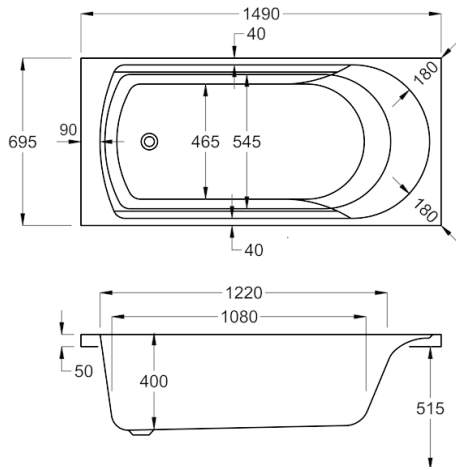

1500

carron5

150 LITRES

1500 x 700mm H515mm D400mm		RRP
Bathtub	Q4-02443	£389
Front Panel	Q4-02315	£154
End Panel	Q4-02285	£122

carronite™

150 LITRES

1500 x 700mm H515mm D400mm		RRP
Bathtub	Q4-02444	£690
Front Panel	Q4-02314	£223
End Panel	Q4-02271	£162

1700