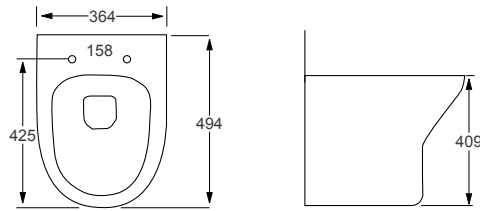

Technical Information

- Rimless design

RIMLESS

OUTLINE		RRP
Q4-06400	Back To Wall Pan	£175
Q4-06419	Slim Soft Close Seat	£78
Q4-06401	Soft Close Seat	£72

Technical Information

- Soft-close seat
- Quick-release seat