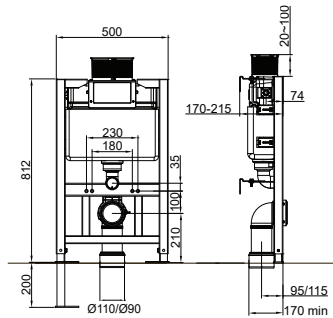

Technical Information

- 500 x 820 x 167-215
- Top or front access
- Requires flush plate
- Adjustable depth: 167-215mm
- Adjustable height legs: 2mm adjustment
- WRAS approved and tested to the highest industry standards

1000 FRAME & CISTERN	RRP
Q4-16261 1000 Wall Hung WC Frame	£413