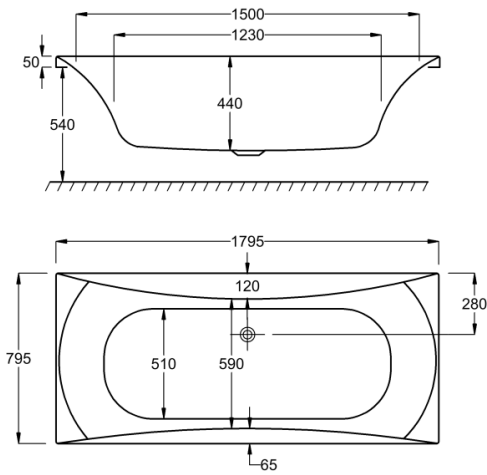

carron5

220 LITRES

1800 x 800mm H540mm D440mm		RRP
Bathtub	Q4-02009	£806
Front Panel	Q4-02322	£184
End Panel	Q4-02291	£122

carronite™

220 LITRES

1800 x 800mm H540mm D440mm		RRP
Bathtub	Q4-02010	£1187
Front Panel	Q4-02323	£244
End Panel	Q4-02277	£162