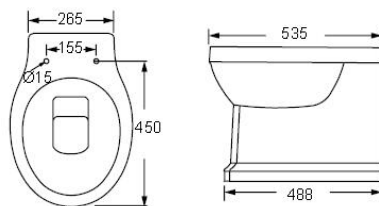

Technical Information

- Soft-close seat
- Quick-release seat
- Water inlet right or left

BACK TO WALL TOILETS

FROM £247

Maison Banos, Outline with Slim Soft Close Seat

NEW

WINDSOR		RRP
Q4-06436	Back To Wall Pan	£195
Q4-06435	Cistern	£140
Q4-06437	Wooden Soft Close Seat	£99