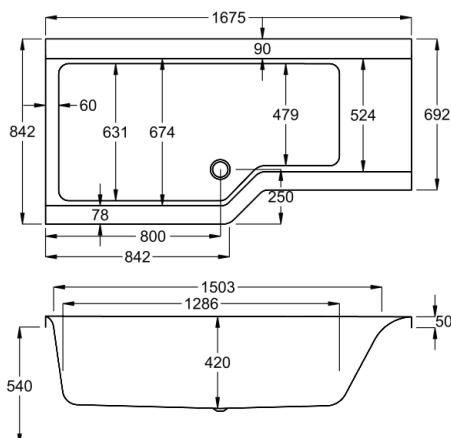

1675

carron⁵

245 LITRES

1675 x 700-850mm LH H540mm D420mm		RRP
Bathtub	Q4-02525	£896
Front Panel	Q4-02529	£304
End Panel	Q4-02312	£144
Quantum Square Showerbath Screen	Q4-02347	£399

carroniteTM

245 LITRES

1675 x 700-850mm LH H540mm D420mm		RRP
Bathtub	Q4-02526	£1423
Front Panel	Q4-02530	£484
End Panel	Q4-02313	£197
Quantum Square Showerbath Screen	Q4-02347	£399