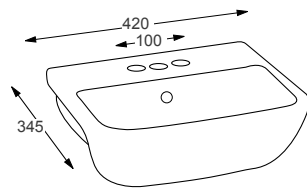

RAK
CERAMICS

SERIES 600		RRP
Q4-12116	420 Semi-Recessed Basin 1TH	£193
Q4-12117	420 Semi-Recessed Basin 2TH	£193
Q4-23201	Professional Basin Waste	£36

Technical Information

- 420 x 345 x 165
- Minimum furniture depth: 255mm
- Professional basin waste, suitable for basins with and without an overflow – also able to adapt it to be freeflow