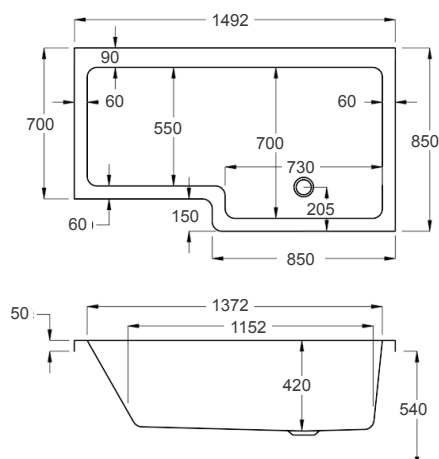

carron⁵

229 LITRES

1500 x 700-850mm RH H540mm D420mm		RRP
Bathtub	Q4-02175	£642
Front Panel	Q4-02324	£230
End Panel	Q4-02312	£144
Quantum Square Showerbath Screen	Q4-02347	£399

carronite™

229 LITRES

1500 x 700-850mm RH H540mm D420mm		RRP
Bathtub	Q4-02176	£923
Front Panel	Q4-02325	£499
End Panel	Q4-02313	£197
Quantum Square Showerbath Screen	Q4-02347	£399