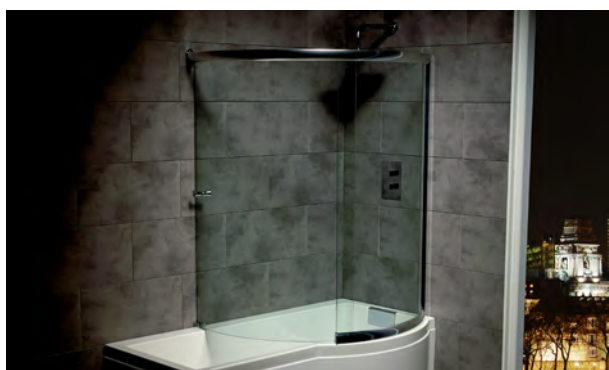

carron CELSIUS SHOWER BATH

Elegant, sophisticated, defined – Celsius is a luxury addition to any bathroom.

Upgrade the look with the wrap-around shower screen.

SHOWER SCREEN		RRP
Wrap-Around Shower Screen	Q4-02379	£1154