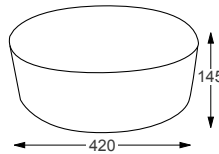

MOON ROUND		RRP
Q4-12270	420 Sit On Basin	£263
Q4-23201	Professional Basin Waste	£36

Technical Information

- 420 x 420 x 145
- No tap hole
- Professional basin waste, suitable for basins with and without an overflow – also able to adapt it to be freeflow

Linea™