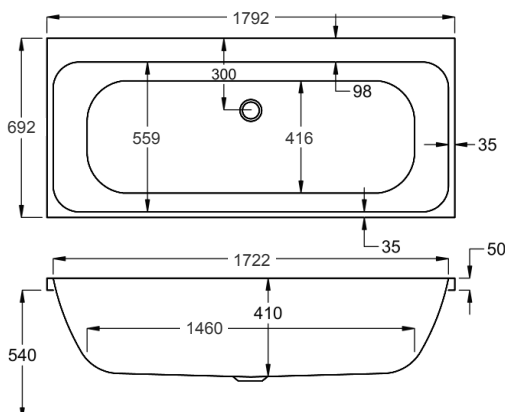

1800

carron5

231 LITRES

1800 x 700mm H540mm D410mm		RRP
Bathtub	Q4-02573	£629
Front Panel	Q4-02322	£184
End Panel	Q4-02286	£122
CARRONITE L Shape Panel	Q4-02311	£439

carronite™

231 LITRES

1800 x 700mm H540mm D410mm		RRP
Bathtub	Q4-02574	£1010
Front Panel	Q4-02323	£244
End Panel	Q4-02272	£162
CARRONITE L Shape Panel	Q4-02311	£439