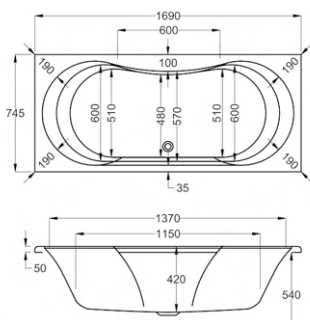

ARC - DOUBLE ENDED & URBAN - SINGLE ENDED

The Arc double ended bath offers that element of luxury, while the Urban single ended model provides simplicity.

Whether you prefer angular or curved bathtubs, we have a range of styles to choose from.

1700

carron⁵ ARC - DOUBLE ENDED

190 LITRES

1700 x 750mm H540mm D420mm		RRP
Bathtub	Q4-02017	£508
Front Panel	Q4-02318	£173
End Panel	Q4-02289	£122

carronite™

190 LITRES

1700 x 750mm H540mm D420mm		RRP
Bathtub	Q4-02018	£800
Front Panel	Q4-02319	£234
End Panel	Q4-02275	£162