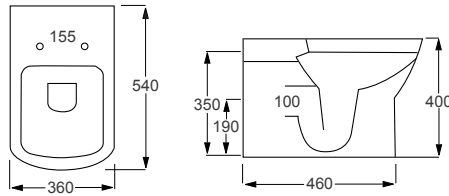

RAK
CERAMICS

SUMMIT		RRP
Q4-12118	Back To Wall Pan	£319
Q4-12137	Soft Close Seat	£120
Q4-19133	6/3ltr Concealed Cistern	£99

Technical Information

- Soft-close seat
- Quick-release seat