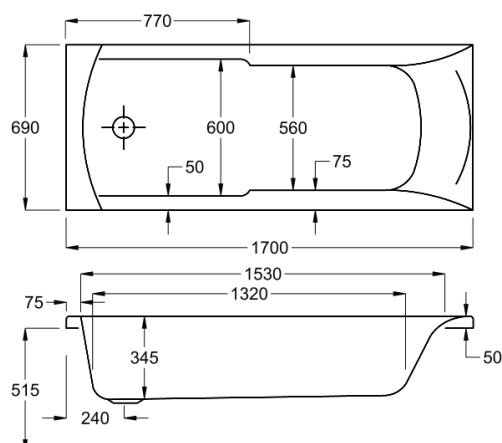

1700

carron⁵

145 LITRES

1700 x 700mm H515mm D345mm		RRP
Bathtub	Q4-02126	£415
Front Panel	Q4-02320	£154
End Panel	Q4-02285	£122
CARRONITE L Shape Panel	Q4-02299	£439

carronite™

145 LITRES

1700 x 700mm H515mm D345mm		RRP
Bathtub	Q4-02127	£722
Front Panel	Q4-02321	£223
End Panel	Q4-02271	£162
CARRONITE L Shape Panel	Q4-02299	£439