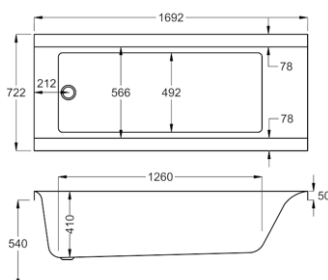

1700

carron⁵ URBAN - SINGLE ENDED

224 LITRES

1700 x 725mm H540mm D410mm		RRP
Bathtub	Q4-02363	£511
Front Panel	Q4-02318	£173
End Panel	Q4-02287	£122

carronite™

224 LITRES

1700 x 725mm H540mm D410mm		RRP
Bathtub	Q4-02364	£778
Front Panel	Q4-02319	£234
End Panel	Q4-02307	£162