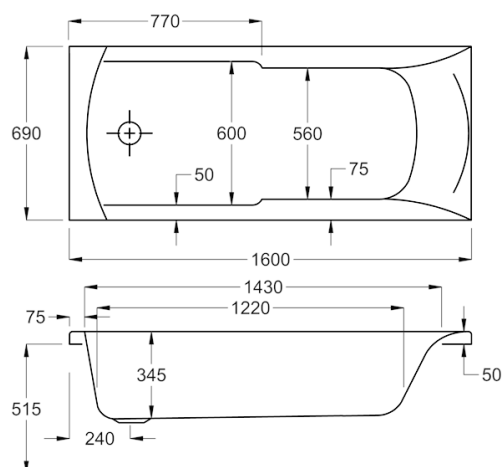

1600

carron⁵

138 LITRES

1600 x 700mm H515mm D345mm		RRP
Bathtub	Q4-02124	£415
Front Panel	Q4-02316	£154
End Panel	Q4-02285	£122
CARRONITE L Shape Panel	Q4-02503	£439

carronite™

138 LITRES

1600 x 700mm H515mm D345mm		RRP
Bathtub	Q4-02125	£722
Front Panel	Q4-02317	£223
End Panel	Q4-02271	£162
CARRONITE L Shape Panel	Q4-02503	£439