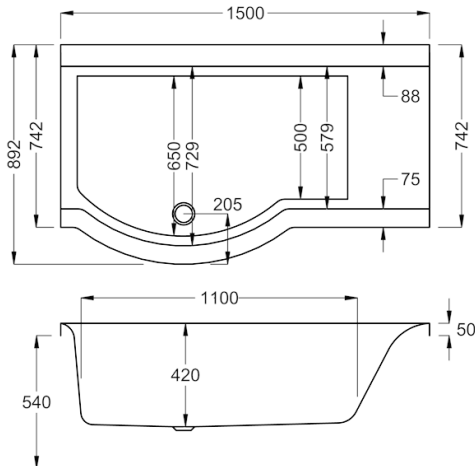

1500

carron⁵

228 LITRES

1500 x 750-900mm LH H540mm D420mm		RRP
Bathtub	Q4-02365	£924
Front Panel	Q4-02373	£304
End Panel	Q4-02385	£144
Shower Screen	Q4-02380	£377

carronite™

228 LITRES

1500 x 750-900mm LH H540mm D420mm		RRP
Bathtub	Q4-02366	£1457
Front Panel	Q4-02374	£484
L Shape Panel	Q4-02505	£662
End Panel	Q4-02383	£196
Shower Screen	Q4-02380	£377

1500