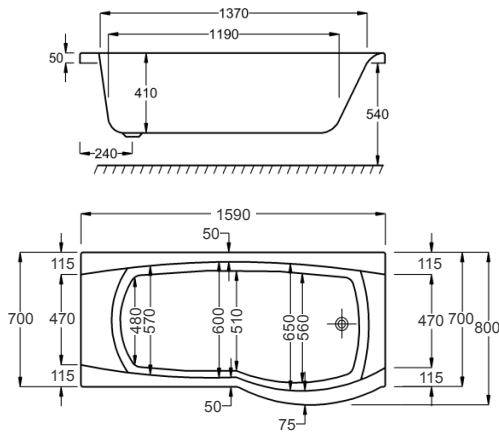

carron5

210 LITRES

1600 x 700-800mm RH H540mm D410mm		RRP
Bathtub	Q4-02073	£839
Front Panel	Q4-02295	£221
End Panel	Q4-02312	£144
Shower Screen	Q4-02343	£371

carronite™

210 LITRES

1600 x 700-800mm RH H540mm D410mm		RRP
Bathtub	Q4-02074	£1322
Front Panel	Q4-02296	£449
End Panel	Q4-02313	£197
Shower Screen	Q4-02343	£371

1700