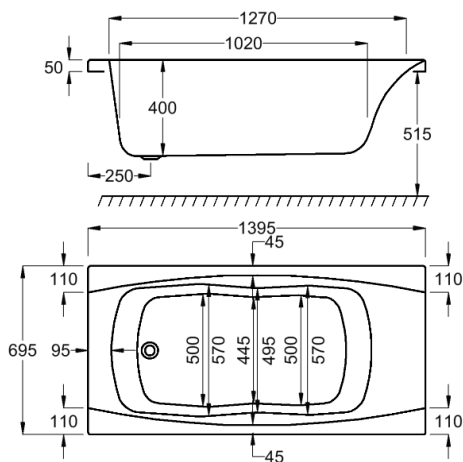

Our Imperial bath comes in a range of sizes and finishes, including the option to add a Whirlpool system to a number of models.

1400

carron⁵

135 LITRES

1400 x 700mm H515mm D400mm		RRP
Bathtub	Q4-02455	£408
Front Panel	Q4-02280	£154
End Panel	Q4-02285	£122