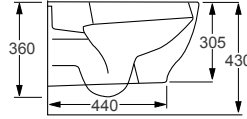

RAK
CERAMICS

MOON		RRP
Q4-12229	Wall Hung Pan	£363
Q4-12236	Soft Close Seat	£164

Technical Information

- Soft-close seat
- Quick-release seat
- Requires frame system