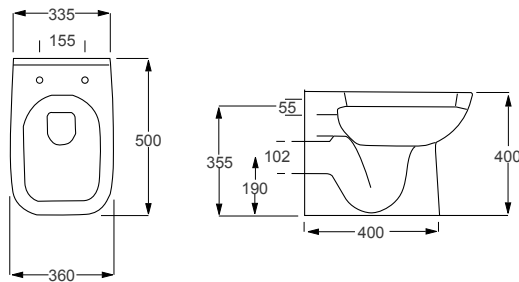

RAK
CERAMICS

ORIGIN 62		RRP
Q4-12220	Back To Wall Pan	£172
Q4-12226	Soft Close Seat	£81
Q4-12239	Deluxe Soft Close Seat	£109
Q4-19133	6/3ltr Concealed Cistern	£99

Technical Information

- Soft-close seat
- Quick-release seat
- Short projection