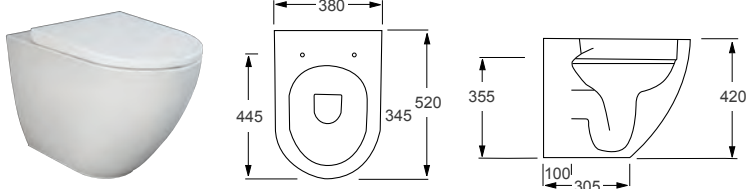

RAK
CERAMICS
RIMLESS

DES	RRP
Q4-12340 Back To Wall Pan	£341
Q4-12342 Soft Close Seat	£127
Q4-19133 6/3ltr Concealed Cistern	£99

Technical Information

- Soft-close seat
- Quick-release seat
- Short projection