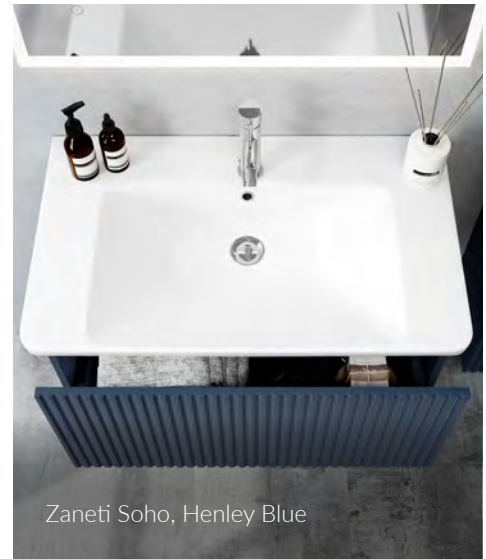

Zaneti Soho, Henley Blue

Zaneti Soho, Natural Beige

Key features:

- Supplied rigid
- Blum soft-close drawers
- Blum push-to-open doors
- Push tip-on opening on floor standing and column units
- Easy-fix brackets