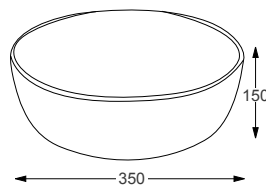

SIT ON BASINS

ZANETTI®

ASPECT ROUND		RRP
Q4-29031	Sit On Basin	£199
Q4-23201	Professional Basin Waste	£36

Technical Information

- 350 x 350 x 150
- No tap hole
- Professional basin waste, suitable for basins with and without an overflow – also able to adapt it to be freeflow