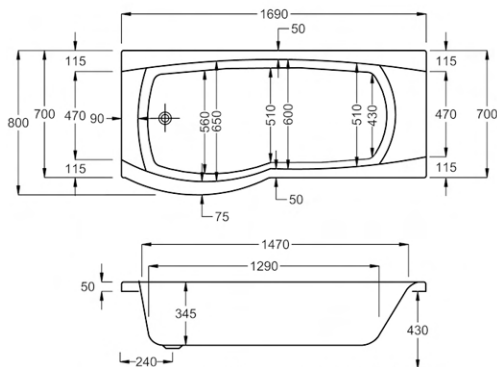

carron⁵

190 LITRES

1700 x 700-800mm LH H430mm D345mm		RRP
Bath tub	Q4-02025	£865
Front Panel	Q4-02250	£221
End Panel	Q4-02258	£122
Shower Screen	Q4-02343	£371

carronite™

190 LITRES

1700 x 700-800mm LH H430mm D345mm		RRP
Bath tub	Q4-02026	£1361
Front Panel	Q4-02251	£449
End Panel	Q4-02259	£162
Shower Screen	Q4-02343	£371

1700