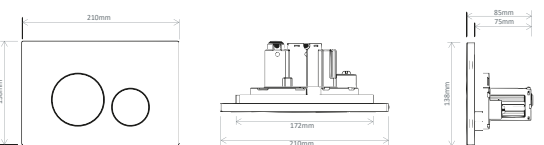

ROUND FLUSH PLATE		RRP
Q4-16266	Chrome	£75
Q4-16268	Brushed Brass	£160
Q4-16267	Matt Black	£75

Technical Information

- Trend panels are suitable for all Maison Banos WC frames and 820, 1000 and 1170 cisterns