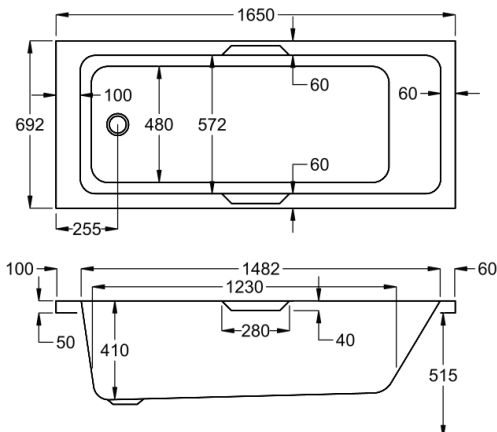

carron5

216 LITRES

1650 x 700mm H515mm D410mm		RRP
Bathtub	Q4-02523	£484
Front Panel	Q4-02282	£154
End Panel	Q4-02285	£122

carronite™

216 LITRES

1650 x 700mm H515mm D410mm		RRP
Bathtub	Q4-02524	£775
Front Panel	Q4-02268	£223
End Panel	Q4-02271	£162

1700