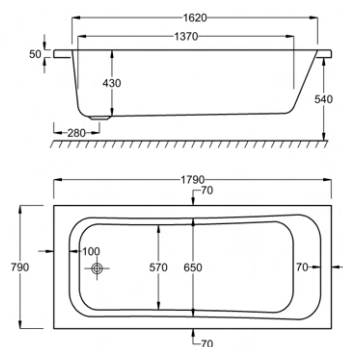

1800

carron⁵

245 LITRES

1800 x 800mm H540mm D430mm		RRP
Bathtub	Q4-02465	£798
Front Panel	Q4-02322	£184
End Panel	Q4-02291	£122

carronite™

245 LITRES

1800 x 800mm H540mm D430mm		RRP
Bathtub	Q4-02466	£1104
Front Panel	Q4-02323	£244
End Panel	Q4-02277	£162