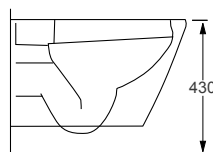

RAK
CERAMICS

RIMLESS

FEELING GREY/BLACK		RRP
Q4-12352	Wall Hung Pan	● £554
Q4-12353	Soft Close Seat	● £160
Q4-12351	Wall Hung Pan	● £554
Q4-12354	Soft Close Seat	● £160

Technical Information

- Soft-close seat
- Quick-release seat
- Rimless WC
- Requires frame system