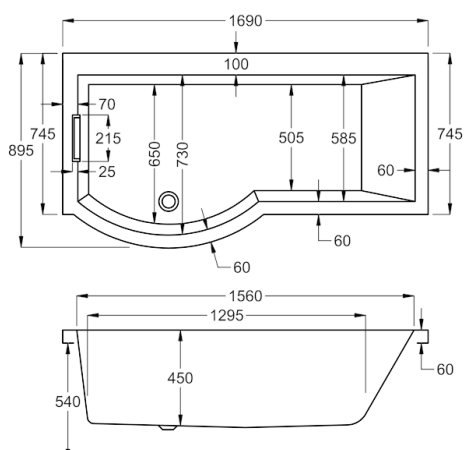

carronite™

305 LITRES

1700 x 750-900mm LH H540mm D450mm		RRP
Bathtub	Q4-02412	£1646
Front Panel	Q4-02376	£484
L Shape Panel	Q4-02506	£671
Wrap-Around Shower Screen	Q4-02379	£1154
Single Curved Shower Screen	Q4-02380	£377

carronite™

305 LITRES

1700 x 750-900mm RH H540mm D450mm		RRP
Bathtub	Q4-02413	£1646
Front Panel	Q4-02376	£484
L Shape Panel	Q4-02506	£671
Wrap-Around Shower Screen	Q4-02379	£1154
Single Curved Shower Screen	Q4-02380	£377