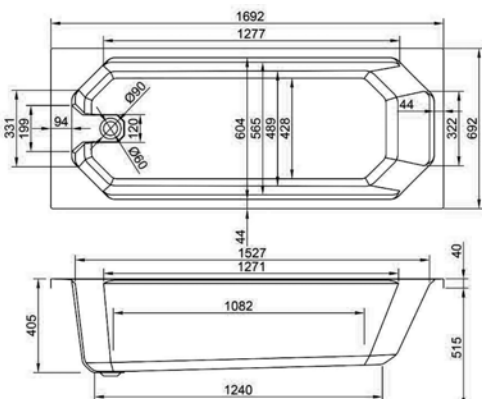

carron⁵

209 LITRES

1700 x 700mm H515mm D405mm		RRP
Bathtub	Q4-02559	£481
Front Panel	Q4-02320	£154
End Panel	Q4-02285	£122

carronite™

209 LITRES

1700 x 700mm H515mm D405mm		RRP
Bathtub	Q4-02560	£821
Front Panel	Q4-02321	£223
End Panel	Q4-02271	£162