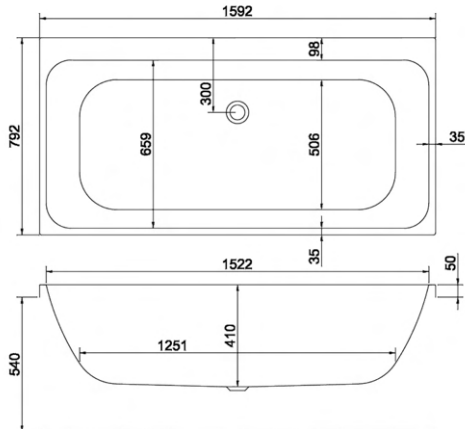

1600

carron5

215 LITRES

1600 x 800mm H540mm D410mm		RRP
Bathtub	Q4-02589	£601
Front Panel	Q4-02281	£173
End Panel	Q4-02291	£122
CARRONITE L Shape Panel	Q4-02567	£439

carronite™

215 LITRES

1600 x 800mm H540mm D410mm		RRP
Bathtub	Q4-02590	£959
Front Panel	Q4-02267	£234
End Panel	Q4-02277	£162
CARRONITE L Shape Panel	Q4-02567	£439

1650