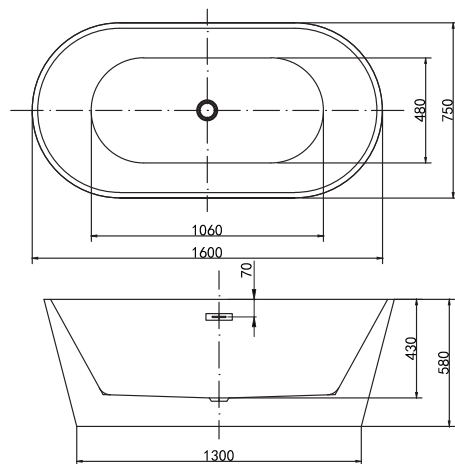

QUATTRO

FROM £1320

BATHS

1500

1600

Key features:

- 10-year warranty
- Heat-retaining quality acrylic
- Premium strength
- Industry-leading design

225 LITRES

H580mm W1500mm D750mm		RRP
Bathtub	Q4-06513	£1320
Gloss White Waste Kit	Q4-06518	£70
Matt Black Waste Kit	Q4-06517	£70
Brushed Brass Waste Kit	Q4-06524	£70

Comes with chrome waste

235 LITRES

H580mm W1600mm D750mm		RRP
Bathtub	Q4-06502	£1350
Gloss White Waste Kit	Q4-06518	£70
Matt Black Waste Kit	Q4-06517	£70
Brushed Brass Waste Kit	Q4-06524	£70

Comes with chrome waste