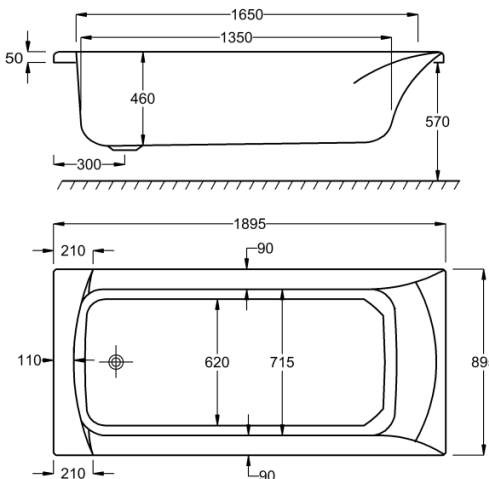

carron5

350 LITRES

1900 x 900mm H570mm D460mm		RRP
Bathtub	Q4-02201	£1303
Front Panel	Q4-02284	£184
End Panel	Q4-02294	£136

carronite™

350 LITRES

1900 x 900mm H570mm D460mm		RRP
Bathtub	Q4-02202	£1912
Front Panel	Q4-02270	£244
End Panel	Q4-02279	£178