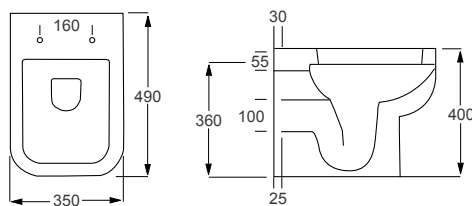

Technical Information

- Soft-close seat

MORNING		RRP
Q4-12276	Back To Wall Pan	£209
Q4-12278	Soft Close Seat	£109
Q4-19133	6/3ltr Concealed Cistern	£99

Technical Information

- Soft-close seat
- Quick-release seat
- Rimless WC