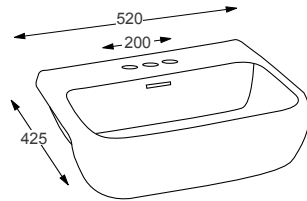

RAK
CERAMICS

METROPOLITAN		RRP
Q4-12096	520 Semi-Recessed Basin 1TH	£259
Q4-23201	Professional Basin Waste	£36

Technical Information

- 520 x 425 x 180
- Minimum furniture depth: 275mm
- Professional basin waste, suitable for basins with and without an overflow – also able to adapt it to be freeflow