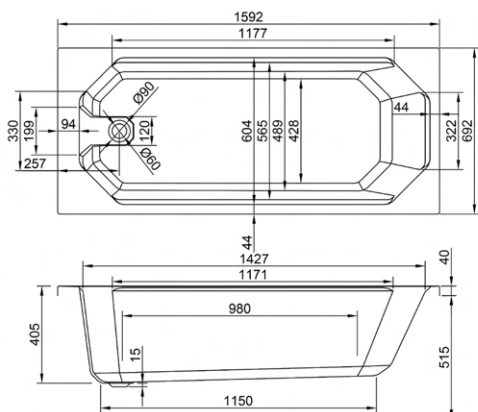

carron CAMDEN - SINGLE ENDED

1600

carron⁵

192 LITRES

1600 x 700mm H515mm D405mm		RRP
Bathtub	Q4-02555	£481
Front Panel	Q4-02316	£154
End Panel	Q4-02285	£122

carronite™

192 LITRES

1600 x 700mm H515mm D405mm		RRP
Bathtub	Q4-02556	£821
Front Panel	Q4-02317	£223
End Panel	Q4-02271	£162

1650