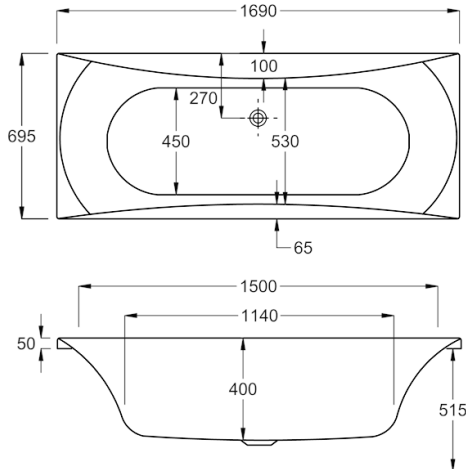

1700

carron5

160 LITRES

1700 x 700mm H515mm D400mm		RRP
Bathtub	Q4-02005	£503
Front Panel	Q4-02320	£154
End Panel	Q4-02285	£122

carronite™

160 LITRES

1700 x 700mm H515mm D400mm		RRP
Bathtub	Q4-02006	£763
Front Panel	Q4-02321	£223
End Panel	Q4-02271	£162

1700