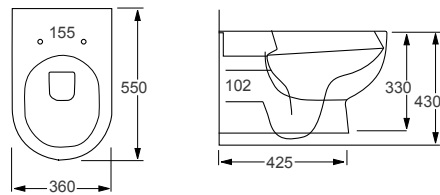

RAK
CERAMICS
RIMLESS

KALA		RRP
Q4-12216	Wall Hung Rimless WC	£275
Q4-12170	Soft Close Seat	£109

Technical Information

- Soft-close seat
- Quick-release seat
- Rimless WC
- Requires frame system