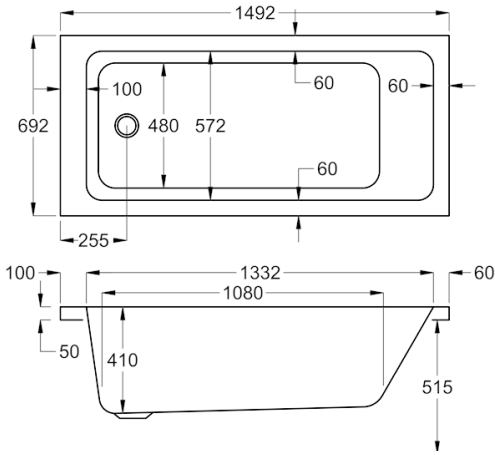

1500

carron5

198 LITRES

1500 x 700mm H515mm D410mm		RRP
Bathtub	Q4-02141	£415
Front Panel	Q4-02315	£154
End Panel	Q4-02285	£122

carronite™

198 LITRES

1500 x 700mm H515mm D410mm		RRP
Bathtub	Q4-02142	£725
Front Panel	Q4-02314	£223
End Panel	Q4-02271	£162

1600