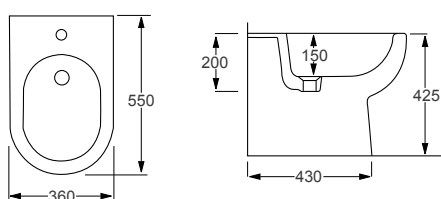

RAK
CERAMICS

KALA

Q4-12158 Back To Wall Bidet

RRP

£242

Technical Information

- One tap hole
- Integrated overflow
- Floor mounted