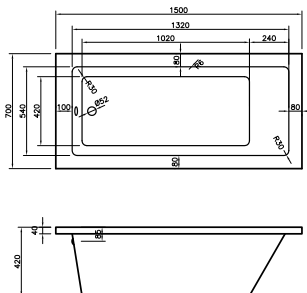

170 LITRES

1500 x 700mm H500mm D420mm		RRP
Bathtub	Q4-07060	£299