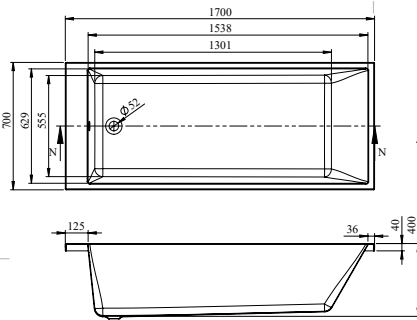

210 LITRES

1600 x 700mm H500mm D400mm	RRP
Bath tub	Q4-07077
	£429

1700