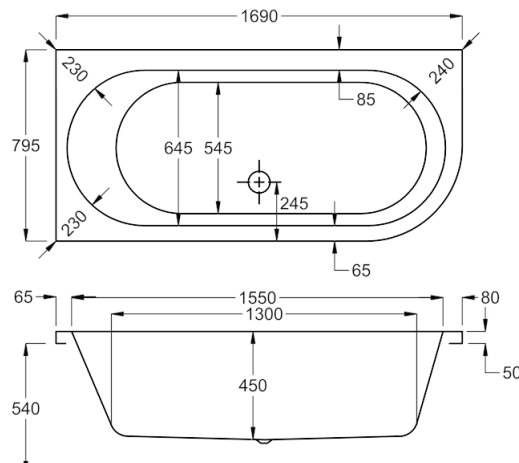

carron5

250 LITRES

1700 x 800mm RH H540mm D450mm		RRP
Bathtub	Q4-02219	£821
Curved Panel	Q4-02338	£340

carronite™

250 LITRES

1700 x 800mm RH H540mm D450mm		RRP
Bathtub	Q4-02220	£1259
Curved Panel	Q4-02339	£438