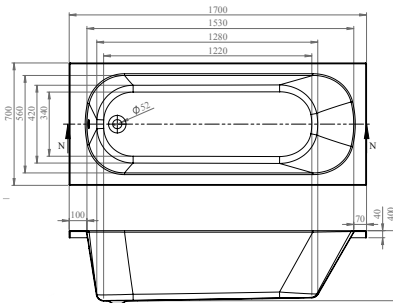

175 LITRES

1675 x 700mm H500mm D400mm	RRP
Bath tub	Q4-07073
	£285

1700