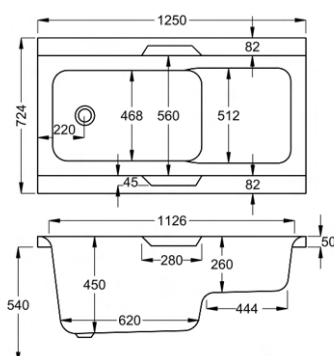

1250

carron⁵ URBAN SIT BATH

155 LITRES

1250 x 725mm H540mm D260/450mm		RRP
Bathtub	Q4-02445	£475
Front Panel	Q4-02495	£173
End Panel	Q4-02287	£122

carronite™

155 LITRES

1250 x 725mm H540mm D260/450mm		RRP
Bathtub	Q4-02446	£742
Front Panel	Q4-02496	£234
End Panel	Q4-02307	£162