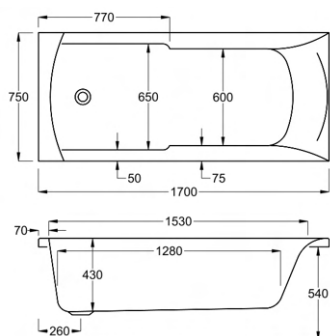

carron INDEX, APEX & URBAN SIT BATH

These baths offer uncomplicated designs that work in a multitude of bathroom settings.

Choose a classic single ended bathtub or opt for the sit-in bath if you're short on space but still want that bathing experience.

Key features:

- Made in the UK
- Superb heat retention
- Premium strength
- Industry-leading design
- 30-year warranty on Carronite

1700

carron⁵ INDEX SINGLE ENDED

195 LITRES

1700 x 750mm H540mm D430mm		RRP
Bathtub	Q4-02118	£671
Front Panel	Q4-02318	£173
End Panel	Q4-02289	£122
CARRONITE L Shape Panel	Q4-02300	£439

carronite™

195 LITRES

1700 x 750mm H540mm D430mm		RRP
Bathtub	Q4-02119	£979
Front Panel	Q4-02319	£234
End Panel	Q4-02275	£162
CARRONITE L Shape Panel	Q4-02300	£439