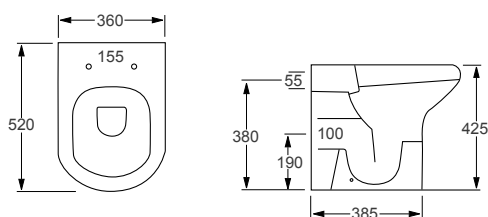

RAK
CERAMICS

RIMLESS

COMPACT HIGH		RRP
Q4-12149	Back To Wall Rimless Pan	£254
Q4-12154	Soft Close Seat	£120
Q4-19133	6/3ltr Concealed Cistern	£99

Technical Information

- Soft-close seat
- Quick-release seat
- Rimless WC
- Tall WC