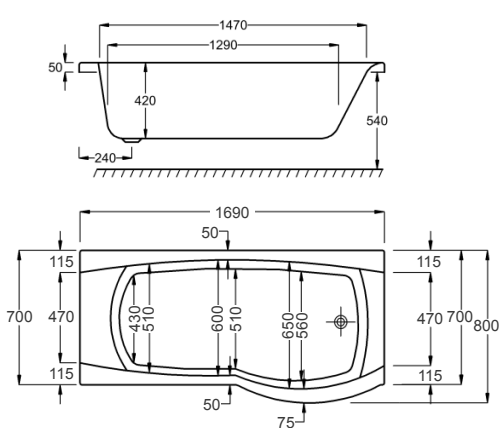

carron5

230 LITRES

1700 x 700-800mm RH H540mm D420mm		RRP
Bathtub	Q4-02077	£839
Front Panel	Q4-02297	£221
End Panel	Q4-02312	£144
Shower Screen	Q4-02343	£371

carronite™

230 LITRES

1700 x 700-800mm RH H540mm D420mm		RRP
Bathtub	Q4-02078	£1322
Front Panel	Q4-02298	£461
End Panel	Q4-02313	£197
Shower Screen	Q4-02343	£371