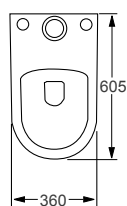

We recommend:

The Maison Banos Artist tap range, see from page 358.

CLOSE COUPLED TOILETS - EXTRA HIGH

RAK Ceramics, Resort

RIMLESS

ICON	RRP
Q4-06412 Tall Open Back WC Pan	£259
Q4-06409 Top Flush Cistern	£99
Q4-06407 Soft Close Seat	£72
Q4-06410 Slim Soft Close Seat	£82