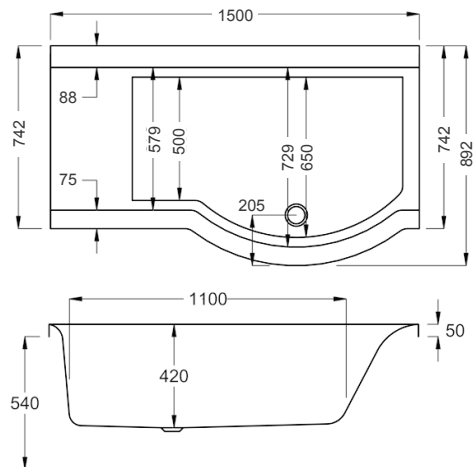

carron⁵

228 LITRES

1500 x 750-900mm RH H540mm D420mm		RRP
Bathtub	Q4-02367	£924
Front Panel	Q4-02373	£304
End Panel	Q4-02385	£144
Shower Screen	Q4-02380	£377

carronite™

228 LITRES

1500 x 750-900mm RH H540mm D420mm		RRP
Bathtub	Q4-02368	£1457
Front Panel	Q4-02374	£484
L Shape Panel	Q4-02505	£662
End Panel	Q4-02383	£196
Shower Screen	Q4-02380	£377

1700