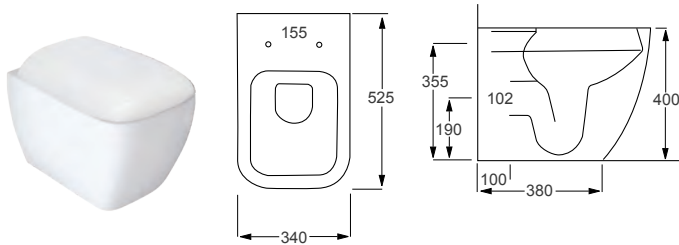

RAK
CERAMICS

METROPOLITAN	RRP
Q4-12087 Back To Wall Pan	£348
Q4-12130 Soft Close Seat	£120
Q4-19133 6/3ltr Concealed Cistern	£99

Technical Information

- Soft-close seat
- Quick-release seat
- Short projection