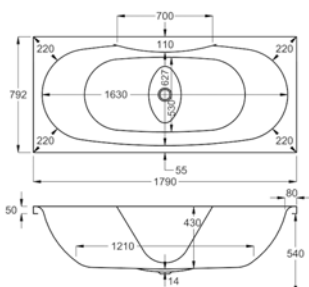

1800

carron⁵

233 LITRES

1800 x 800mm H540mm D430mm		RRP
Bathtub	Q4-02092	£814
Front Panel	Q4-02322	£184
End Panel	Q4-02291	£122

carronite™

233 LITRES

1800 x 800mm H540mm D430mm		RRP
Bathtub	Q4-02093	£1198
Front Panel	Q4-02323	£244
End Panel	Q4-02277	£162