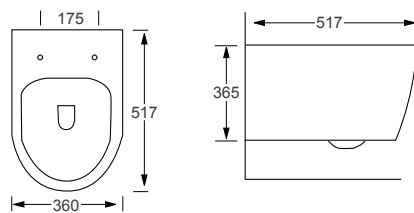

Technical Information

- Soft-close seat
- Quick-release seat
- Rimless WC
- Tall WC

We recommend:

The Maison Banos Artist tap range, see from page 358.

WALL HUNG TOILETS

Maison Banos, Signature

RIMLESS

SIGNATURE		RRP
Q4-06416	Wall Hung Rimless WC	£262
Q4-06415	Soft Close Seat	£78