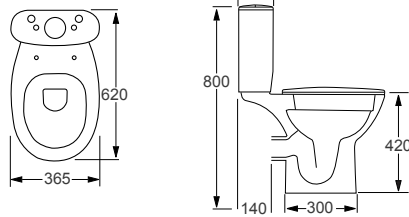

CLOSE COUPLED TOILETS - OPEN BACK

RIMLESS

OUTLINE	RRP
Q4-06402 Std. WC Pan	£185
Q4-06403 Top Flush Cistern	£95
Q4-06401 Soft Close Seat	£72
Q4-06419 Slim Soft Close Seat	£78

Technical Information

- Soft-close seat
- Quick-release seat
- Water inlet right or left