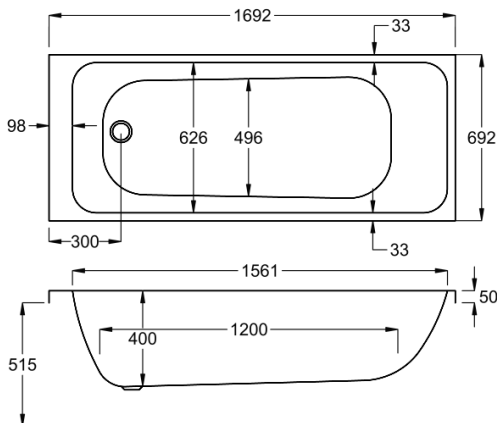

carron5

218 LITRES

1700 x 700mm H515mm D400mm		RRP
Bathtub	Q4-02422	£481
Front Panel	Q4-02320	£154
End Panel	Q4-02285	£122
CARRONITE L Shape Panel	Q4-02299	£439

carronite™

218 LITRES

1700 x 700mm H515mm D400mm		RRP
Bathtub	Q4-02423	£821
Front Panel	Q4-02321	£223
End Panel	Q4-02271	£162
CARRONITE L Shape Panel	Q4-02299	£439

1700