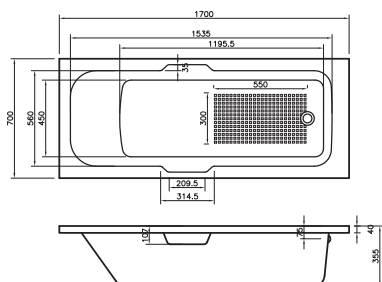

This model also features a comfortable back rest and a textured base.

1650

150 LITRES

1650 x 700mm H500mm D355mm		RRP
Bathtub	Q4-07090	£365
Grips	● Q4-07092	£34
Grips	● Q4-07093	£45
Grips	● Q4-07094	£45

1700