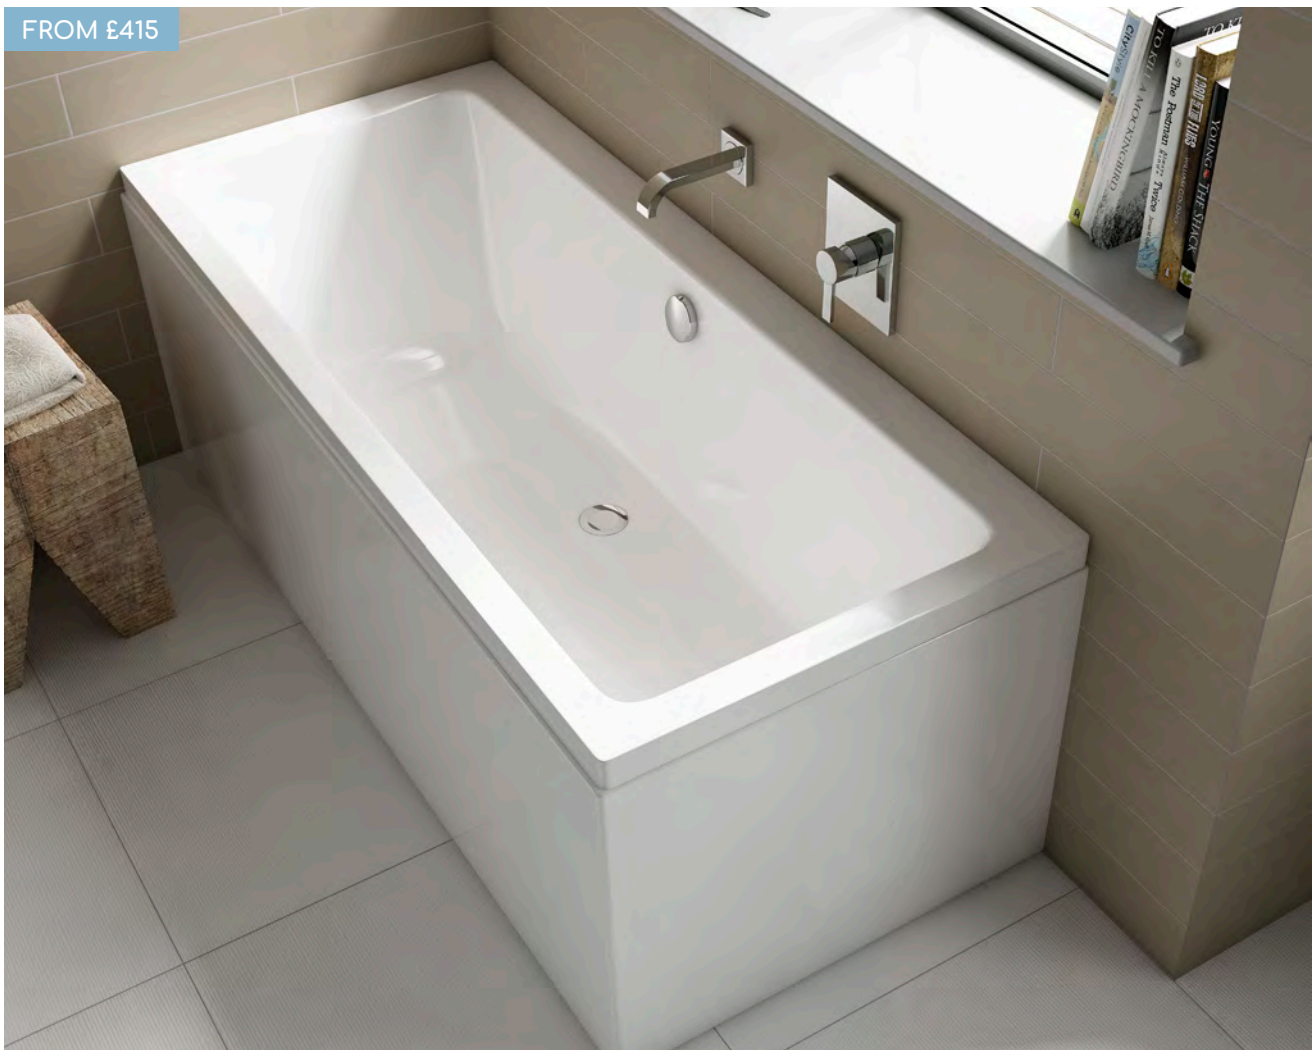

- Made in the UK
- Superb heat retention
- Premium strength
- Industry-leading design
- L Panel option available

carron QUANTUM - DOUBLE ENDED

FROM £415

A modern classic; contemporary lines infused with simplicity. Endless size solutions from our huge central stock.