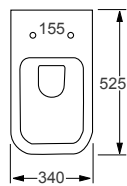

- Soft-close seat
- Rimless WC
- Requires frame system

We recommend:

The Maison Banos Artist tap range, see from page 358.

WALL HUNG TOILETS

RAK
CERAMICS

METROPOLITAN	RRP
Q4-12090 Wall Hung Pan	£348
Q4-12130 Soft Close Seat	£120