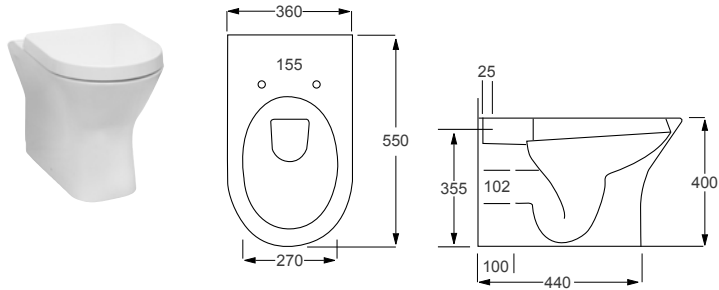

Technical Information

- Soft-close seat
- Quick-release seat
- Short projection

BACK TO WALL TOILETS

RAK
CERAMICS
RIMLESS

RESORT	RRP
Q4-12257 Back To Wall Rimless Pan	£275
Q4-12287 Slim Soft Close Seat	£120
Q4-12269 Soft Close Seat	£120