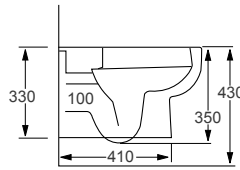

RAK
CERAMICS

RIMLESS

SERIES 600		RRP
Q4-12215	Wall Hung Rimless Pan	£275
Q4-12156	Soft Close Seat	£109

Technical Information

- Soft-close seat
- Quick-release seat
- Rimless WC
- Requires frame system