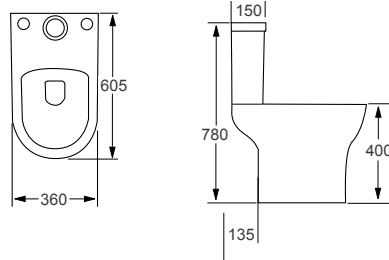

- Rimless design

RAK
CERAMICS
RIMLESS

RESORT		RRP
Q4-12255	Open Rimless WC Pan	£254
Q4-12252	Top Flush Cistern	£182
Q4-12287	Slim Soft Close Seat	£120
Q4-12269	Soft Close Seat	£120

Technical Information

- Soft-close seat
- Quick-release seat
- Rimless WC
- Water inlet right or left
- 6/3 litre cistern