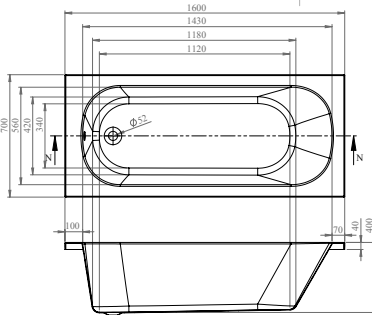

160 LITRES

1500 x 700mm H500mm D400mm	RRP
Bath tub	Q4-07071
	£285

1600