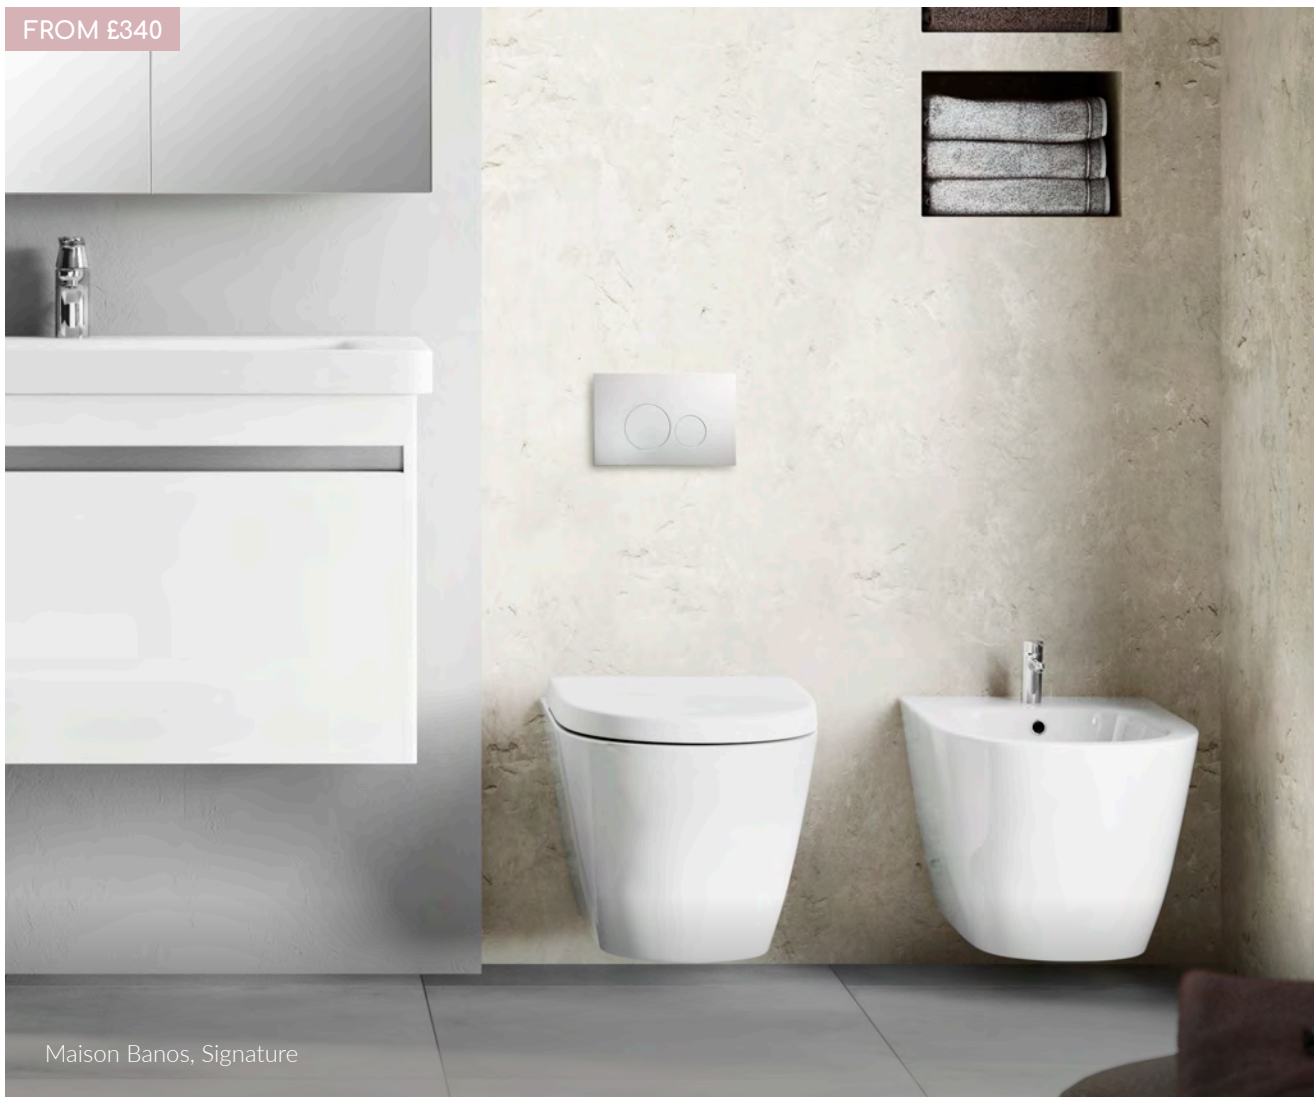

Technical Information

- Soft-close seat
- Quick-release seat
- Rimless WC
- Tall WC

We recommend:

The Maison Banos Artist tap range, see from page 358.

WALL HUNG TOILETS

Maison Banos, Signature

RIMLESS

SIGNATURE		RRP
Q4-06416	Wall Hung Rimless WC	£262
Q4-06415	Soft Close Seat	£78