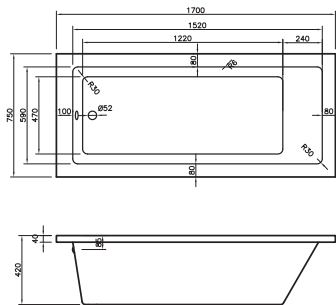

200 LITRES

1700 x 700mm H500mm D420mm	RRP
Bath tub	Q4-07063
	£299

1700