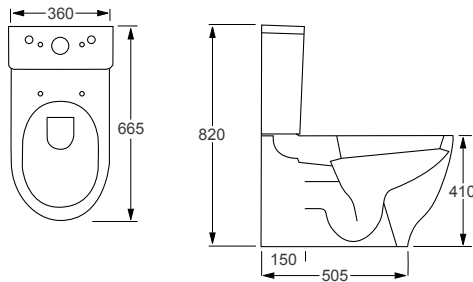

RAK
CERAMICS

MOON		RRP
Q4-12227	Flush Fit WC Pan	£392
Q4-12231	Top Flush 3/6ltr Cistern	£209
Q4-12236	Soft Close Seat	£164

Technical Information

- Soft-close seat
- Quick-release seat
- Water inlet right or left