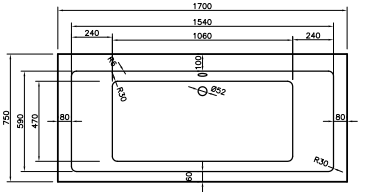

205 LITRES

1700 x 700mm H500mm D420mm	RRP
Bath tub	Q4-07067
	£319

1700