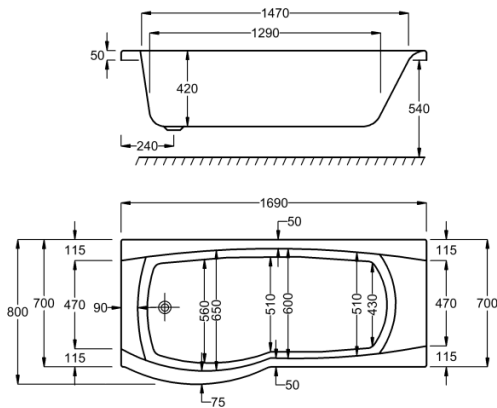

carron5

230 LITRES

1700 x 700-800mm LH H540mm D420mm		RRP
Bathtub	Q4-02075	£839
Front Panel	Q4-02297	£221
End Panel	Q4-02312	£144
Shower Screen	Q4-02343	£371

carronite™

230 LITRES

1700 x 700-800mm LH H540mm D420mm		RRP
Bathtub	Q4-02076	£1322
Front Panel	Q4-02298	£461
End Panel	Q4-02313	£197
Shower Screen	Q4-02343	£371

1700