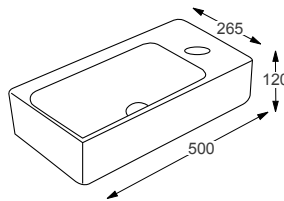

EVOLVE		RRP
Q4-30100	500 x 265 Basin	£161
Q4-23201	Professional Basin Waste	£36

Technical Information

- 500 x 265
- One right-hand tap hole
- Professional basin waste, suitable for basins with and without an overflow – also able to adapt it to be freeflow

RAK CERAMICS