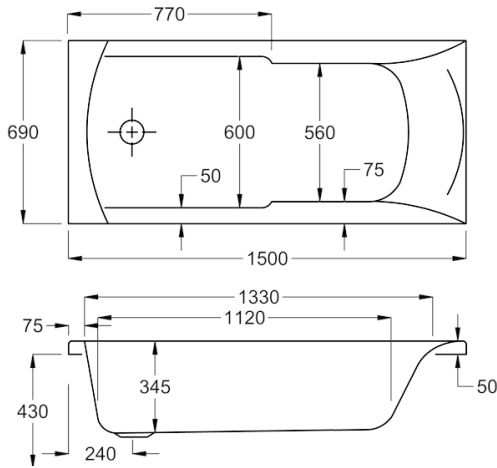

1500

carron5

131 LITRES

1500 x 700mm H430mm D345mm		RRP
Bathtub	Q4-02029	£415
Front Panel	Q4-02252	£154
End Panel	Q4-02258	£122
CARRONITE L Shape Panel	Q4-02499	£439

carronite™

131 LITRES

1500 x 700mm H430mm D345mm		RRP
Bathtub	Q4-02030	£722
Front Panel	Q4-02253	£223
End Panel	Q4-02259	£162
CARRONITE L Shape Panel	Q4-02499	£439

1600