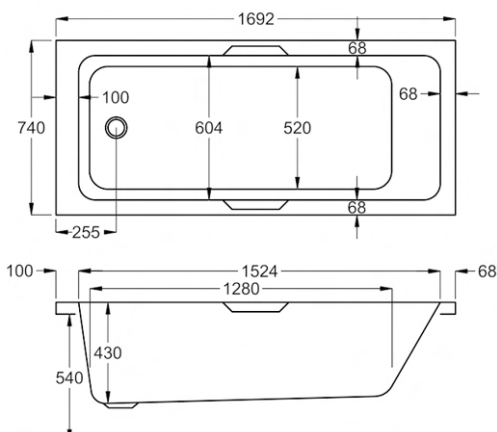

carron5

240 LITRES

1700 x 750mm H540mm D430mm		RRP
Bathtub	Q4-02171	£595
Front Panel	Q4-02318	£173
End Panel	Q4-02289	£122

carronite™

240 LITRES

1700 x 750mm H540mm D430mm		RRP
Bathtub	Q4-02172	£887
Front Panel	Q4-02319	£234
End Panel	Q4-02275	£162