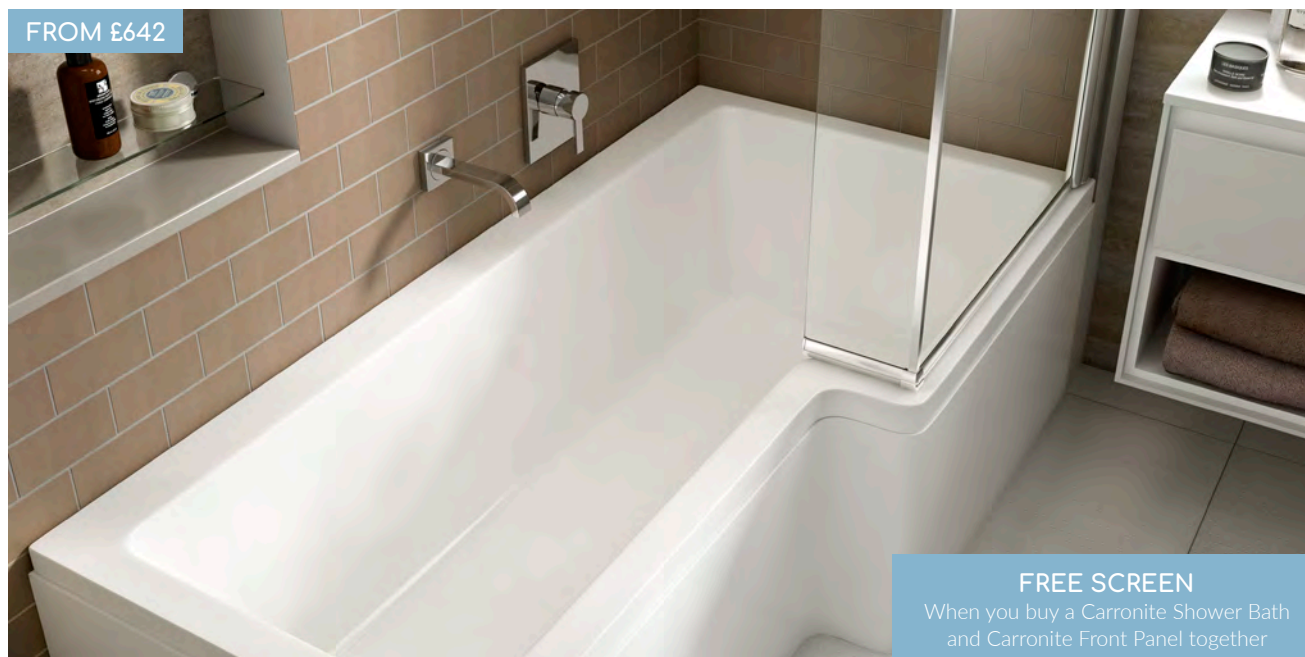

1700

carronite™

275 LITRES

1700 x 750mm RH H540mm D450mm		RRP
Bathtub	Q4-02409	£1324
Front Panel	Q4-02319	£234
End Panel	Q4-02275	£162
L Shape Panel	Q4-02300	£439

carron QUANTUM SQUARE SHOWER BATH

Optimise both your showering and bathing with this corner-style design.