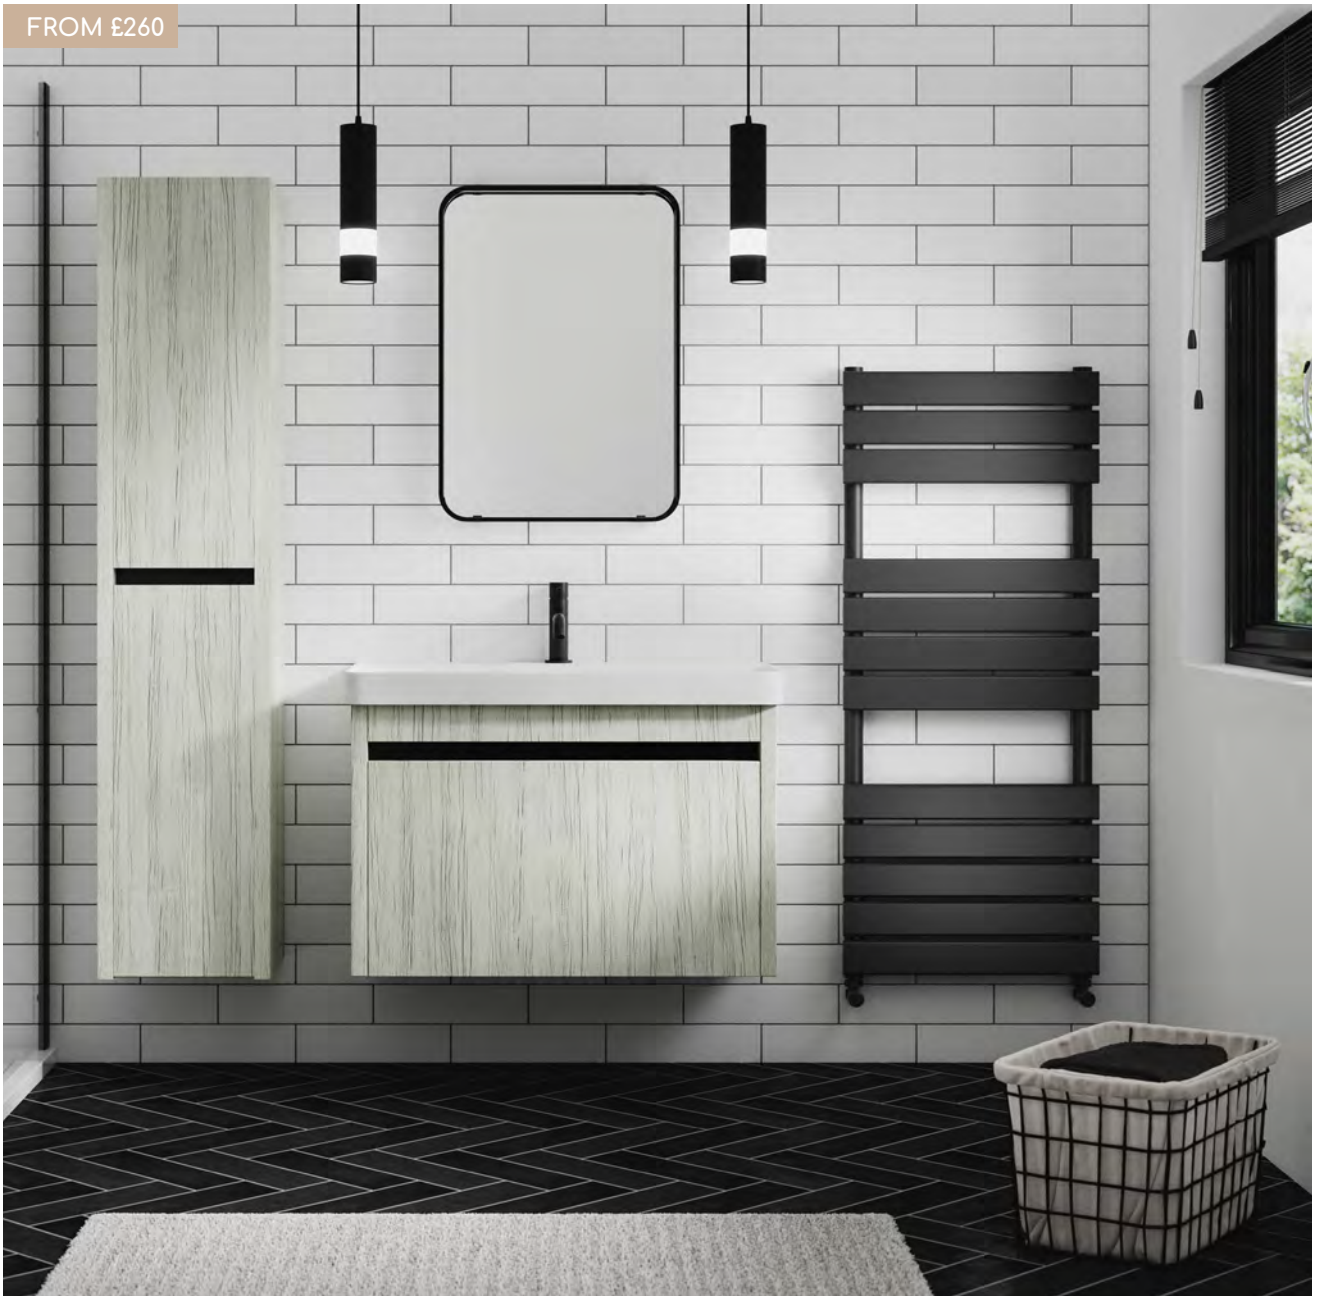

QUANTAS RADIATOR

FROM £260