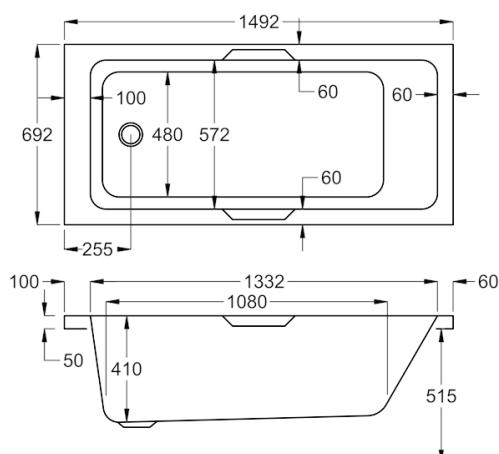

OPTIONAL GRIPS		RRP
Matt Black Grips (Pair factory fitted before delivery)	Q4-02549	£80

carron⁵

198 LITRES

1500 x 700mm H515mm D410mm		RRP
Bathtub	Q4-02165	£484
Front Panel	Q4-02315	£154
End Panel	Q4-02285	£122

carronite™

198 LITRES

1500 x 700mm H515mm D410mm		RRP
Bathtub	Q4-02166	£775
Front Panel	Q4-02314	£223
End Panel	Q4-02271	£162