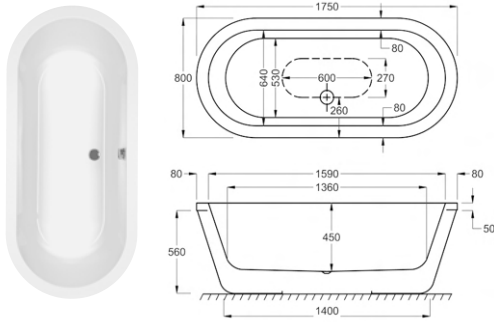

carron HALCYON OVAL & SQUARE FREESTANDING

1750

carronite™ HALCYON OVAL FREESTANDING 270 LITRES

1750 x 800mm H560mm D450mm		RRP
Bathtub	Q4-02102	£2131
Bathtub	Q4-02104	£2131
Bathtub	Q4-02103	£2131

Comes with waste

1750