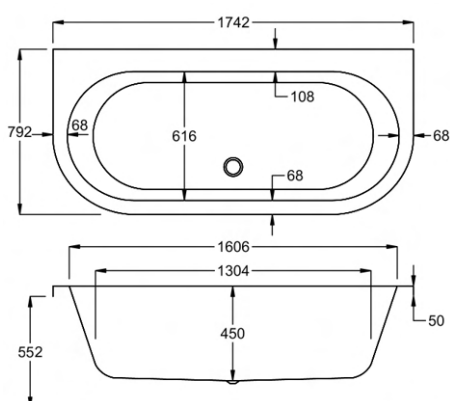

carron5

253 LITRES

1750 x 800mm H540mm D450mm		RRP
Bath tub	Q4-02416	£761
One Piece Panel White	Q4-02436	£671
One Piece Panel Granite	Q4-02453	£804

carronite™

253 LITRES

1750 x 800mm H540mm D450mm		RRP
Bath tub	Q4-02417	£1291
One Piece Panel White	Q4-02436	£671
One Piece Panel Granite	Q4-02453	£804

carron5 **carronite™**

All **carron5** baths are covered by a 20-year warranty

All **carronite™** baths are covered by a 30-year warranty

For further details see page 248.