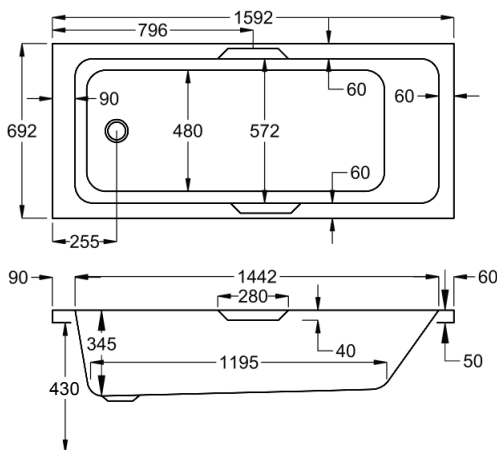

1600

carron⁵

165 LITRES

1600 x 700mm H430mm D345mm		RRP
Bathtub	Q4-02449	£484
Front Panel	Q4-02254	£154
End Panel	Q4-02258	£122
CARRONITE L Shape Panel	Q4-02500	£439

carronite™

165 LITRES

1600 x 700mm H430mm D345mm		RRP
Bathtub	Q4-02450	£775
Front Panel	Q4-02255	£223
End Panel	Q4-02259	£162
CARRONITE L Shape Panel	Q4-02500	£439