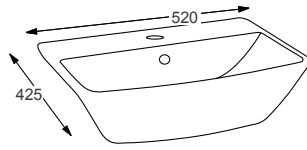

RAK
CERAMICS

SUMMIT		RRP
Q4-12150	Semi-Recessed Basin 1TH	£226
Q4-23201	Professional Basin Waste	£36

Technical Information

- 520 x 425 x 140
- Minimum depth: 270mm
- One tap hole
- Professional basin waste, suitable for basins with and without an overflow – also able to adapt it to be freeflow