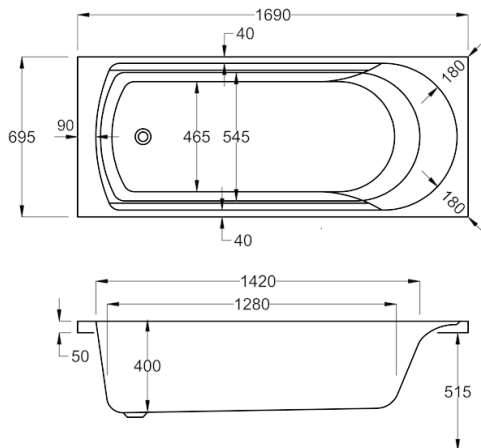

carron5

172 LITRES

1700 x 700mm H515mm D400mm		RRP
Bathtub	Q4-02013	£389
Front Panel	Q4-02320	£154
End Panel	Q4-02285	£122

carronite™

172 LITRES

1700 x 700mm H515mm D400mm		RRP
Bathtub	Q4-02014	£690
Front Panel	Q4-02321	£223
End Panel	Q4-02271	£162

1700