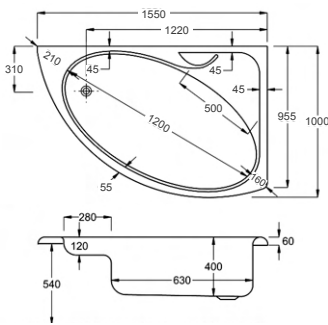

carron⁵ MONARCH CORNER BATH

235 LITRES

1300 x 1300mm H540mm D400mm	RRP	
Bathtub	Q4-02236	£1097
Corner Panel	Q4-02304	£244

carronite™

235 LITRES

1300 x 1300mm H540mm D400mm	RRP	
Bathtub	Q4-02237	£1328
Corner Panel	Q4-02305	£460

1550