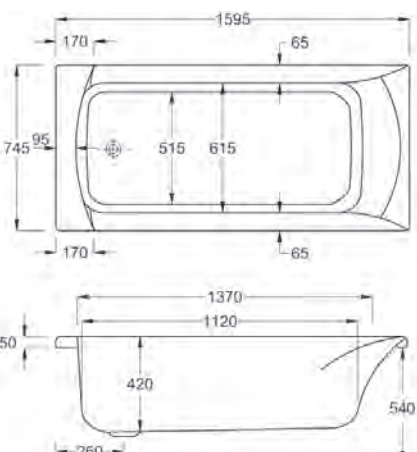

carron⁵

175 LITRES

1600 x 750mm H540mm D420mm		RRP
Bathtub	Q4-02442	£668
Front Panel	Q4-02281	£173
End Panel	Q4-02289	£122

carronite™

175 LITRES

1600 x 750mm H540mm D420mm		RRP
Bathtub	Q4-02454	£978
Front Panel	Q4-02267	£234
End Panel	Q4-02275	£162