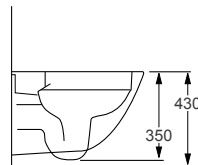

RAK
CERAMICS

RIMLESS

SENSATION	RRP
Q4-12300 Wall Hung Rimless Pan	£418
Q4-12305 Soft Close Seat	£127

Technical Information

- Soft-close seat
- Quick-release seat
- Rimless WC
- Hidden fixings
- Requires frame system