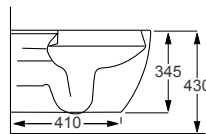

- Soft-close seat
- Rimless WC
- Requires frame system

We recommend:

The Maison Banos Artist tap range, see from page 358.

WALL HUNG TOILETS

RAK
CERAMICS

METROPOLITAN	RRP
Q4-12090 Wall Hung Pan	£348
Q4-12130 Soft Close Seat	£120