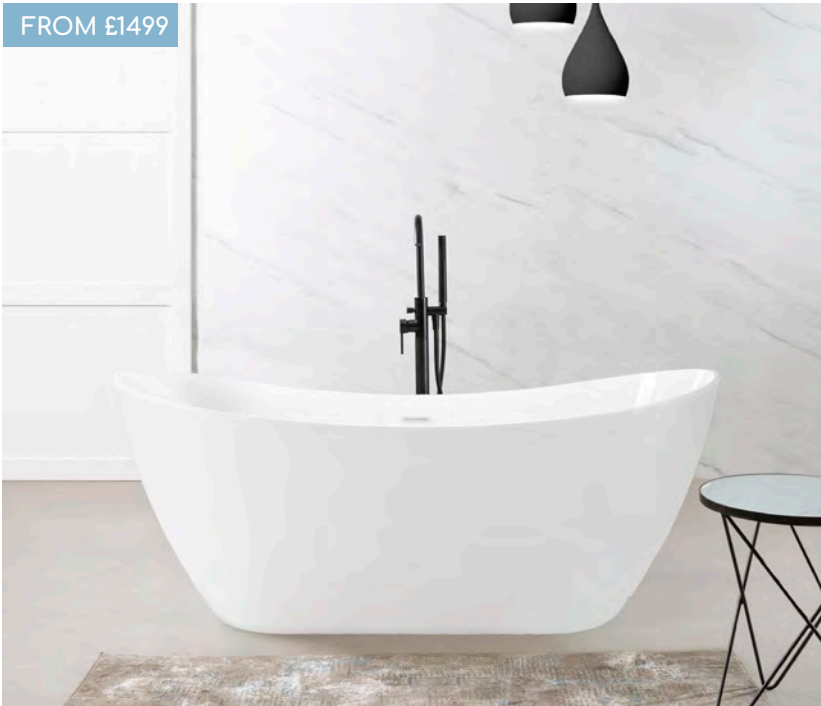

DUPLO WHITE

FROM £1499