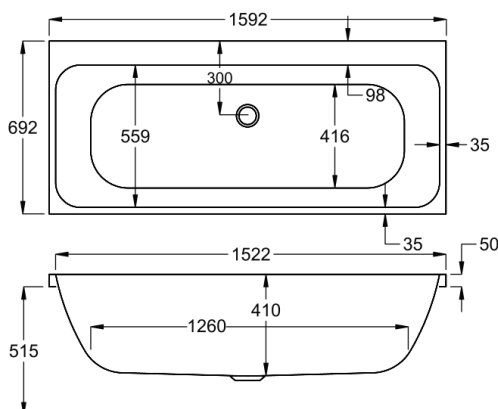

Central waste gives you the option of bathing at either end and centre tap options make for easier operation.

1600

carron⁵

188 LITRES

1600 x 700mm H515mm D410mm		RRP
Bathtub	Q4-02199	£481
Front Panel	Q4-02316	£154
End Panel	Q4-02285	£122
CARRONITE L Shape Panel	Q4-02503	£439