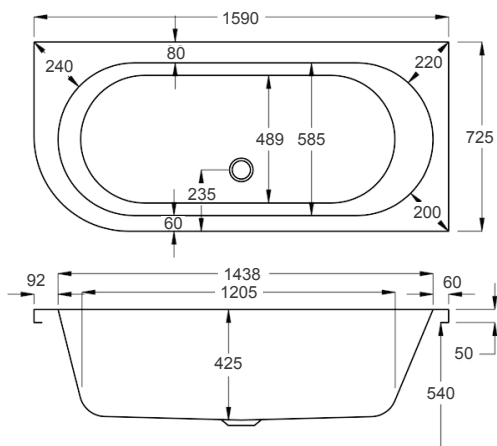

carron⁵

197 LITRES

1600 x 725mm LH H540mm D425mm		RRP
Bathtub	Q4-02209	£680
Curved Panel	Q4-02334	£310

carronite™

197 LITRES

1600 x 725mm LH H540mm D425mm		RRP
Bathtub	Q4-02210	£1104
Curved Panel	Q4-02335	£438

1600