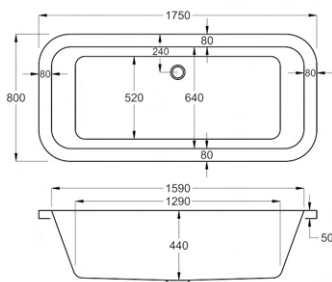

1750

carron⁵ HALCYON SQUARE INSET

286 LITRES

1750 x 800mm H550mm D440mm	RRP
Bathtub	Q4-02487 £761

carronite™

286 LITRES

1750 x 800mm H550mm D440mm	RRP
Bathtub	Q4-02488 £1291

1750