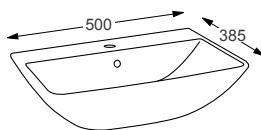

SUMMIT		RRP
Q4-12123	500 x 385 Basin	£164
Q4-12122	400 x 310 Basin	£153
Q4-12121	Semi Pedestal (500 Only)	£76
Q4-23201	Professional Basin Waste	£36

Technical Information

- 500 x 385 or 400 x 310
- One tap hole
- Professional basin waste, suitable for basins with and without an overflow – also able to adapt it to be freeflow