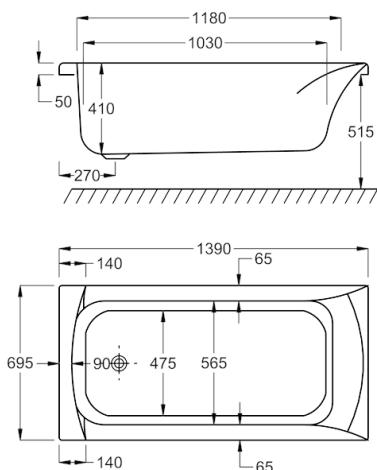

1400

carron⁵

142 LITRES

1400 x 700mm H515mm D410mm		RRP
Bathtub	Q4-02047	£502
Front Panel	Q4-02280	£154
End Panel	Q4-02285	£122

carronite™

142 LITRES

1400 x 700mm H515mm D410mm		RRP
Bathtub	Q4-02048	£827
Front Panel	Q4-02266	£223
End Panel	Q4-02271	£162