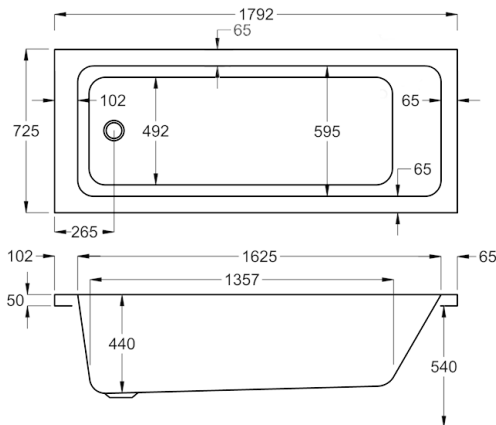

carron⁵

266 LITRES

1800 x 725mm H540mm D440mm		RRP
Bathtub	Q4-02153	£560
Front Panel	Q4-02322	£184
End Panel	Q4-02287	£122

carronite™

266 LITRES

1800 x 725mm H540mm D440mm		RRP
Bathtub	Q4-02154	£850
Front Panel	Q4-02323	£244
End Panel	Q4-02307	£162

1800