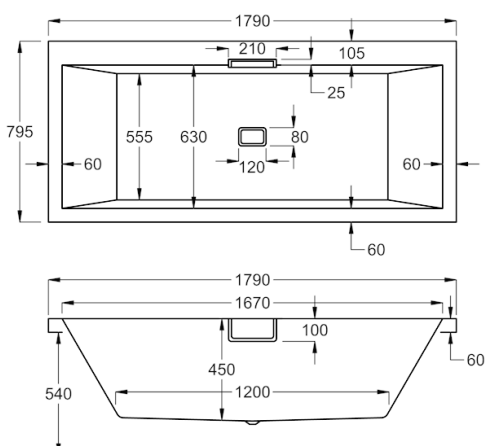

The flagship product. Design innovation and technology make Celsius our aspirational bathtub range.

Using the latest filling technology to dispense water, Celsius sits at the top of design and modernity.

1800