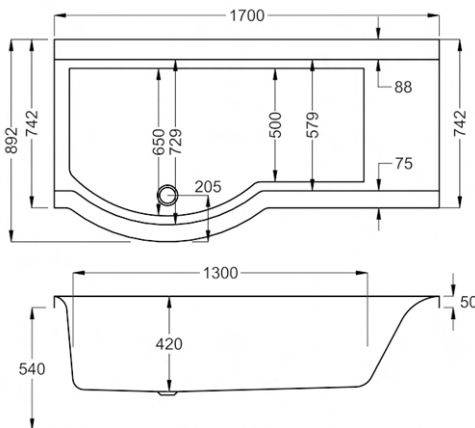

carron⁵

260 LITRES

1700 x 750-900mm LH H540mm D420mm		RRP
Bathtub	Q4-02369	£924
Front Panel	Q4-02375	£304
End Panel	Q4-02385	£144
Shower Screen	Q4-02380	£377

carronite™

260 LITRES

1700 x 750-900mm LH H540mm D420mm		RRP
Bathtub	Q4-02370	£1457
Front Panel	Q4-02376	£484
L Shape Panel	Q4-02506	£671
End Panel	Q4-02383	£196
Shower Screen	Q4-02380	£377

1700