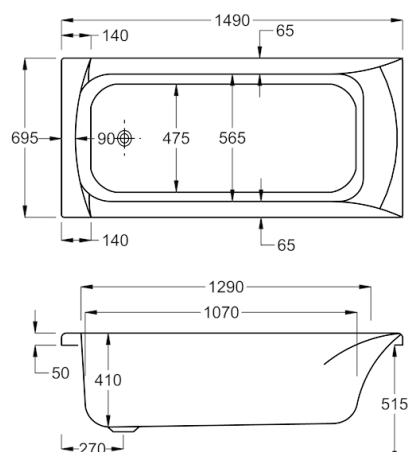

1500

carron⁵

152 LITRES

1500 x 700mm H515mm D410mm		RRP
Bathtub	Q4-02051	£502
Front Panel	Q4-02315	£154
End Panel	Q4-02285	£122

carronite™

152 LITRES

1500 x 700mm H515mm D410mm		RRP
Bathtub	Q4-02052	£827
Front Panel	Q4-02314	£223
End Panel	Q4-02271	£162