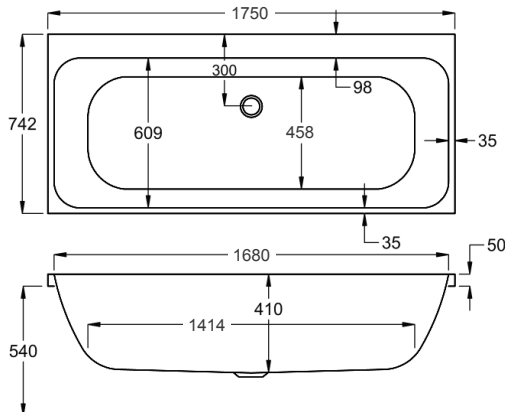

1750

carron5

236 LITRES

1750 x 750mm H540mm D410mm		RRP
Bathtub	Q4-02593	£617
Front Panel	Q4-02601	£173
End Panel	Q4-02289	£122
CARRONITE L Shape Panel	Q4-02503	£439

carronite™

236 LITRES

1750 x 750mm H540mm D410mm		RRP
Bathtub	Q4-02594	£985
Front Panel	Q4-02602	£234
End Panel	Q4-02275	£162
CARRONITE L Shape Panel	Q4-02503	£439