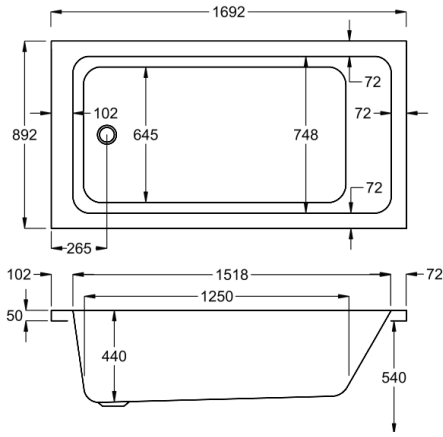

1700

carron⁵

318 LITRES

1700 x 900mm H540mm D440mm		RRP
Bathtub	Q4-02181	£772
Front Panel	Q4-02318	£173
End Panel	Q4-02293	£136

carronite™

318 LITRES

1700 x 900mm H540mm D440mm		RRP
Bathtub	Q4-02182	£1092
Front Panel	Q4-02319	£234
End Panel	Q4-02278	£178

1800