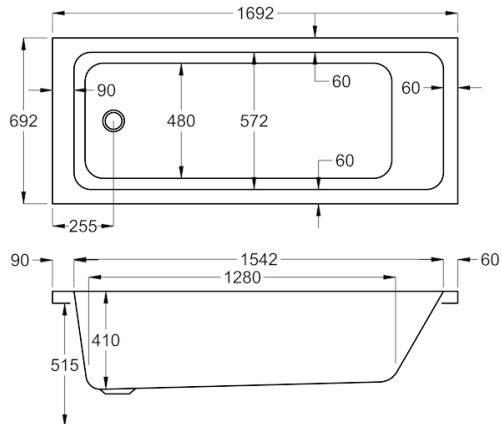

1700

carron⁵

228 LITRES

1700 x 700mm H515mm D410mm		RRP
Bathtub	Q4-02151	£415
Front Panel	Q4-02320	£154
End Panel	Q4-02285	£122

carronite™

228 LITRES

1700 x 700mm H515mm D410mm		RRP
Bathtub	Q4-02152	£725
Front Panel	Q4-02321	£223
End Panel	Q4-02271	£162

1700