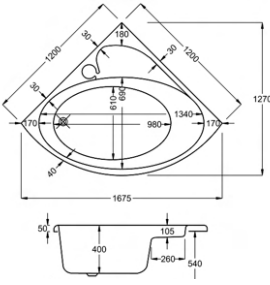

1200

carron5 ORIOLE CORNER BATH

190 LITRES

1200 x 1200mm H540mm D400mm		RRP
Bathtub	Q4-02242	£1027
Corner Panel	Q4-02260	£244

carronite™

190 LITRES

1200 x 1200mm H540mm D400mm		RRP
Bathtub	Q4-02243	£1252
Corner Panel	Q4-02261	£460

1500

carron5 CENTENNIAL CORNER BATH

407 LITRES

1500 x 1500mm H570mm D495mm		RRP
Bathtub	Q4-02230	£1423
Corner Panel	Q4-02264	£244

carronite™

407 LITRES

1500 x 1500mm H570mm D495mm		RRP
Bathtub	Q4-02231	£1999
Corner Panel	Q4-02265	£460

1700

carron5 OMEGA CORNER BATH

255 LITRES

1700 x 1000mm LH H540mm D445mm		RRP
Bathtub	Q4-02238	£1259
Corner Panel	Q4-02306	£244

carronite™

255 LITRES

1700 x 1000mm LH H540mm D445mm		RRP
Bathtub	Q4-02239	£1984
Corner Panel	Q4-02308	£460

1700

carron5 OMEGA CORNER BATH

255 LITRES

1700 x 1000mm RH H540mm D445mm		RRP
Bathtub	Q4-02240	£1259
Corner Panel	Q4-02306	£244

carronite™

255 LITRES

1700 x 1000mm RH H540mm D445mm		RRP
Bathtub	Q4-02241	£1984
Corner Panel	Q4-02308	£460

BATHS