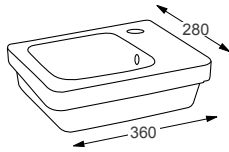

WALL HUNG BASINS

RAK
CERAMICS

RESORT	RRP
Q4-12266 360 Slimline 1TH Basin (RH)	£109
Q4-23201 Professional Basin Waste	£36

Technical Information

- 360 x 280
- One right-hand tap hole
- Professional basin waste, suitable for basins with and without an overflow – also able to adapt it to be freeflow