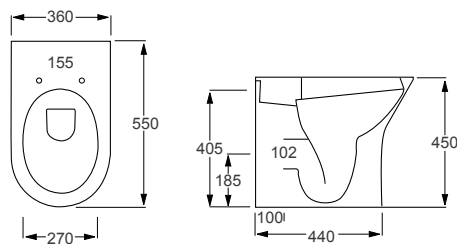

RAK
CERAMICS

RIMLESS

RESORT EXTRA HIGH		RRP
Q4-12272	Back To Wall Rimless Pan	£429
Q4-12287	Slim Soft Close Seat	£120
Q4-12269	Soft Close Seat	£120
Q4-19133	6/3ltr Concealed Cistern	£99

Technical Information

- Soft-close seat
- Quick-release seat
- Rimless WC
- Tall WC