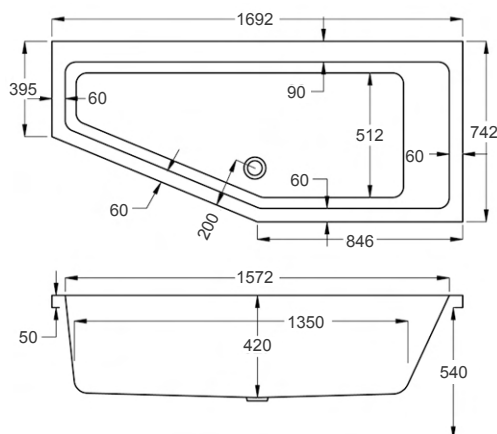

Featuring a diagonal cut-away, it creates more space in your bathroom without detracting from your bathing experience.

1700

carron⁵

211 LITRES

1700 x 750mm LH H540mm D420mm		RRP
Bathtub	Q4-02179	£600
Front Panel	Q4-02328	£228
End Panel	Q4-02330	£104