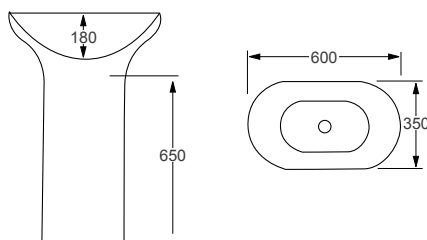

RAK
CERAMICS

DES **RRP**
Q4-12347 Freestanding Basin £923

Technical Information

- 600 x 350
- No tap hole