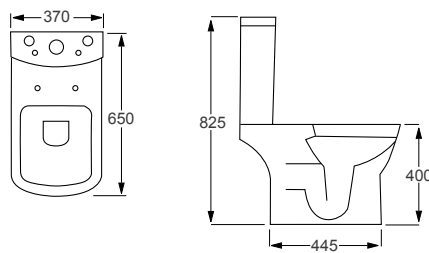

SUMMIT	RRP
Q4-12212 Std. WC Pan	£303
Q4-12213 Top Flush 3/6ltr Cistern	£160
Q4-12137 Soft Close Seat	£120

Technical Information

- Soft-close seat
- Quick-release seat
- Water inlet right or left
- 6/3 litre cistern