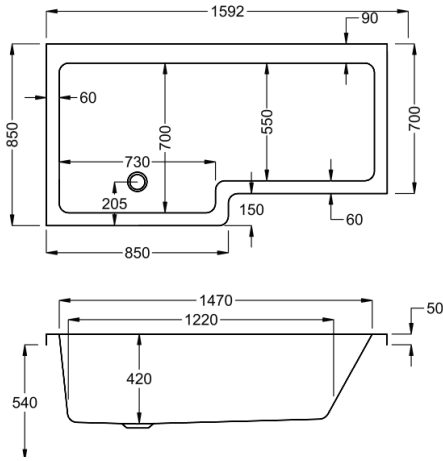

1600

carron⁵

250 LITRES

1600 x 700-850mm LH H540mm D420mm		RRP
Bathtub	Q4-02386	£642
Front Panel	Q4-02390	£230
End Panel	Q4-02312	£144
Quantum Square Showerbath Screen	Q4-02347	£399

carronite™

250 LITRES

1600 x 700-850mm LH H540mm D420mm		RRP
Bathtub	Q4-02387	£923
Front Panel	Q4-02391	£499
End Panel	Q4-02313	£197
Quantum Square Showerbath Screen	Q4-02347	£399

1600