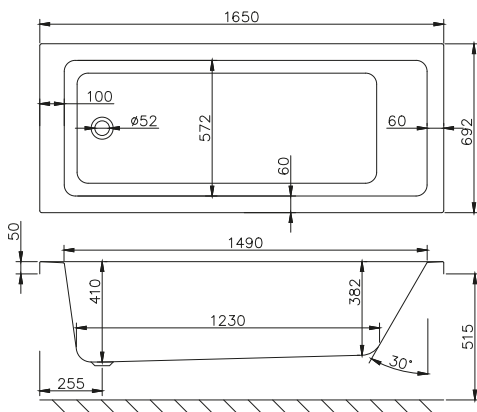

carron5

247 LITRES

1650 x 700mm H540mm D430mm		RRP
Bathtub	Q4-02145	£415
Front Panel	Q4-02281	£173
End Panel	Q4-02291	£122

carronite™

247 LITRES

1650 x 700mm H540mm D430mm		RRP
Bathtub	Q4-02146	£725
Front Panel	Q4-02267	£234
End Panel	Q4-02277	£162