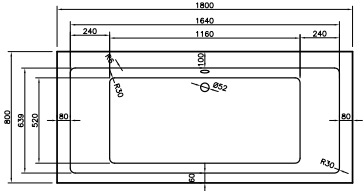

225 LITRES

1700 x 800mm H500mm D420mm	RRP
Bath tub	Q4-07069
	£399

1800

235 LITRES

1800 x 800mm H500mm D420mm	RRP
Bath tub	Q4-07070
	£409