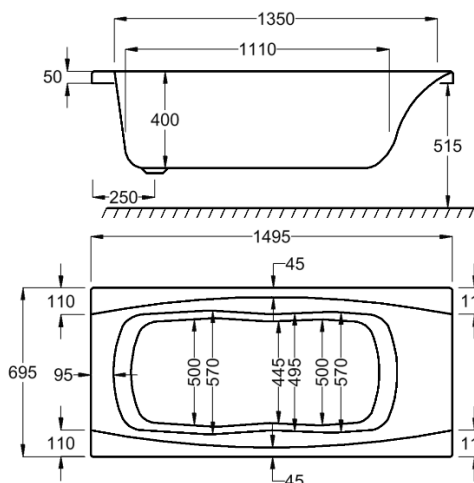

1500

carron⁵

145 LITRES

1500 x 700mm H515mm D400mm		RRP
Bathtub	Q4-02108	£408
Front Panel	Q4-02315	£154
End Panel	Q4-02285	£122

carronite™

145 LITRES

1500 x 700mm H515mm D400mm		RRP
Bathtub	Q4-02109	£698
Front Panel	Q4-02314	£223
End Panel	Q4-02271	£162