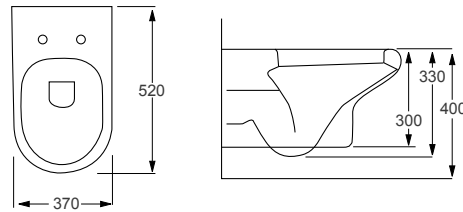

RAK
CERAMICS

COMPACT		RRP
Q4-12063	Wall Hung Pan	£286
Q4-12153	Soft Close Seat	£120

Technical Information

- Soft-close seat
- Quick-release seat
- Requires frame system