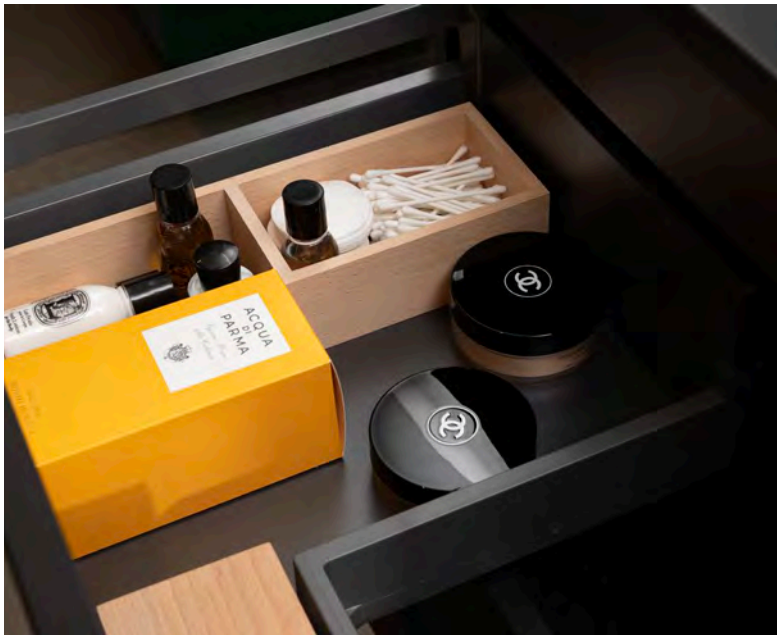

Open Box

Large Box With Cover

Box With Cover

Pencil Brush Holder

DRAWER ORGANISER BOX - SOLID WOOD		RRP
Q4-29801	Large Box With Cover 30 x 10 x 6	£40
Q4-29802	Open Box 30 x 10 x 6	£37
Q4-29803	Box With Cover 17 x 8 x 6	£24
Q4-29804	Pencil Brush Holder 32 x 6 x 3	£17