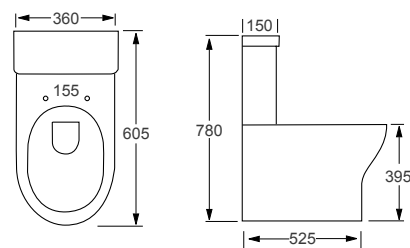

RIMLESS

ICON	RRP
Q4-06411 Flush Fit WC Pan	£240
Q4-06409 Top Flush Cistern	£99
Q4-06407 Soft Close Seat	£72
Q4-06410 Slim Soft Close Seat	£82

Technical Information

- Soft-close seat
- Quick-release seat