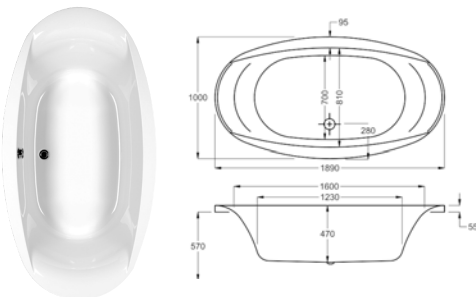

carronite™ CELSIUS FREESTANDING 330 LITRES

1900 x 900mm H610mm D450mm		RRP
Bathtub	Q4-02492	£2591
Bathtub	Q4-02493	£3925

1900

carronite™ CELSIUS OVAL 320 LITRES

1900 x 1000mm H570mm D470mm		RRP
Bathtub	Q4-02494	£2052
Oval D Panel	Q4-02497	£733

2000