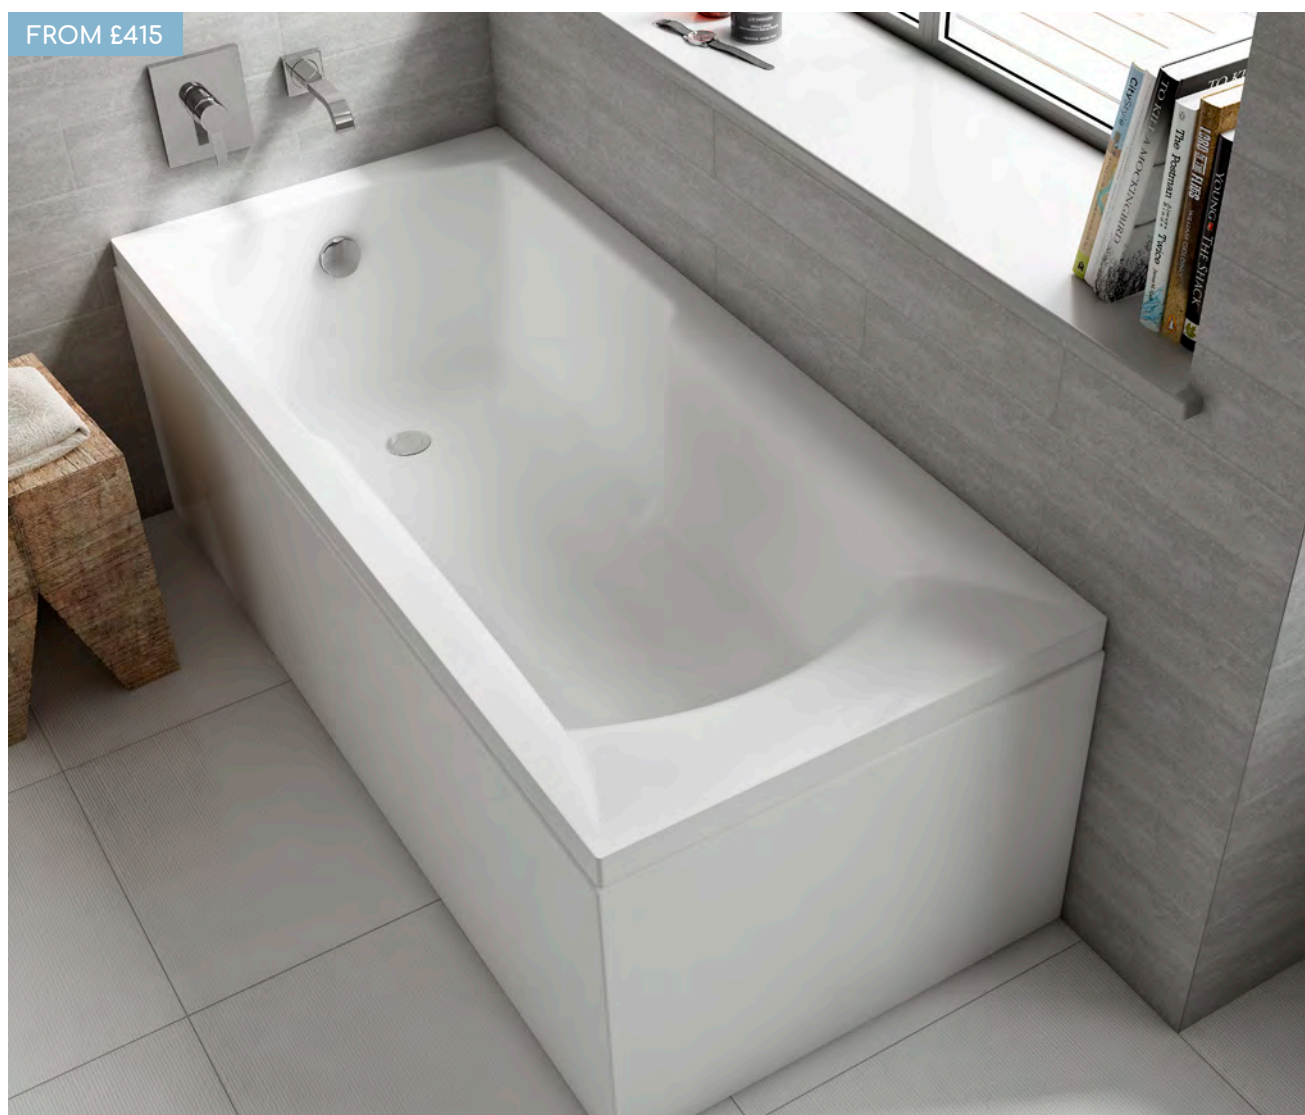

carron ECO AXIS - SINGLE ENDED

FROM £415

Its lower height and reduced water capacity make Eco Axis a perfect solution for both easy access and water savings.

A sleek design and water-saving qualities are on many bath wishlists. Eco Axis provides you with both in equal measure. Use the L shape panel to add a smooth look.

OPTIONAL GRIPS RRP

Chrome Grips Q4-02356 £55
(Pair factory fitted before delivery)