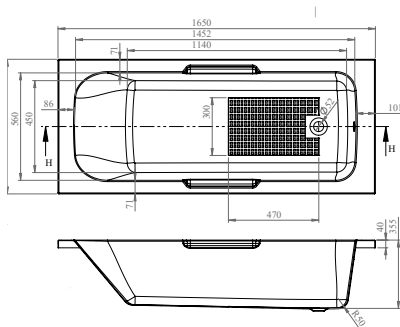

ADAPT

FROM £399

NEW

Customise your Adapt bath with chrome, matt black or brushed brass bath grips.

This model also features a comfortable back rest and a textured base.

1650

150 LITRES

1650 x 700mm H500mm D355mm		RRP
Bathtub	Q4-07090	£365
Grips	● Q4-07092	£34
Grips	● Q4-07093	£45
Grips	● Q4-07094	£45

1700

155 LITRES

1700 x 700mm H500mm D355mm		RRP
Bathtub	Q4-07091	£365
Grips	● Q4-07092	£34
Grips	● Q4-07093	£45
Grips	● Q4-07094	£45