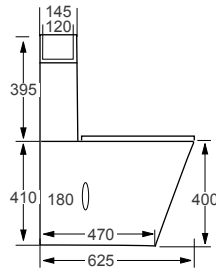

2 IN 1 TOILET

2 IN 1 TOILET COMBO		RRP
Q4-06418	2 In 1 Basin/Toilet Combo	£499

Technical Information

- Tap not included
- Ideal for small spaces
- Soft-close seat
- Hot and cold feed