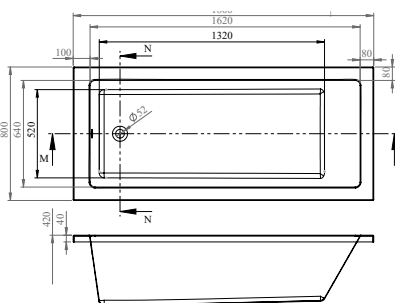

215 LITRES

1800 x 725mm H500mm D420mm	RRP
Bath tub	Q4-07065
	£429

1800