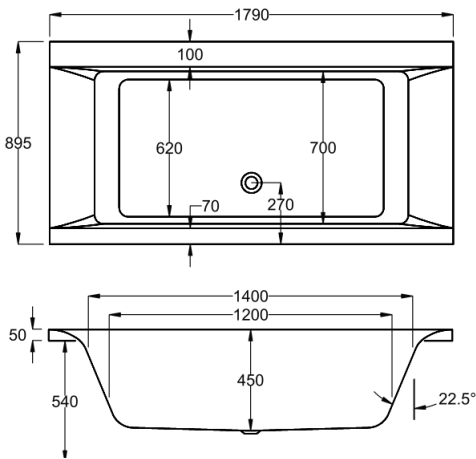

carron5

290 LITRES

1800 x 900mm H540mm D450mm		RRP
Bathtub	Q4-02098	£1013
Front Panel	Q4-02322	£184
End Panel	Q4-02293	£136

carronite™

290 LITRES

1800 x 900mm H540mm D450mm		RRP
Bathtub	Q4-02099	£1573
Front Panel	Q4-02323	£244
End Panel	Q4-02278	£178