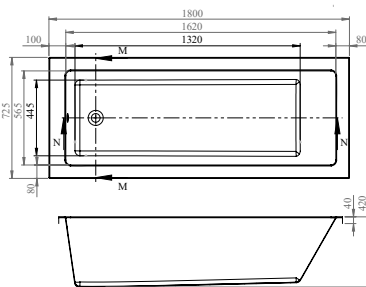

210 LITRES

1700 x 750mm H500mm D420mm	RRP
Bath tub	Q4-07064
	£349

1800