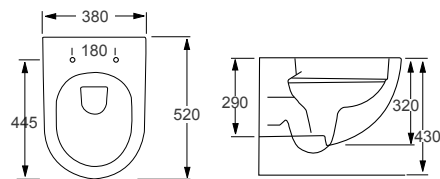

RAK
CERAMICS
RIMLESS

DES		RRP
Q4-12341	Wall Hung Pan	£341
Q4-12342	Soft Close Seat	£127

Technical Information

- Soft-close seat
- Rimless WC
- Requires frame system

We recommend:

The Maison Banos Artist tap range, see from page 358.