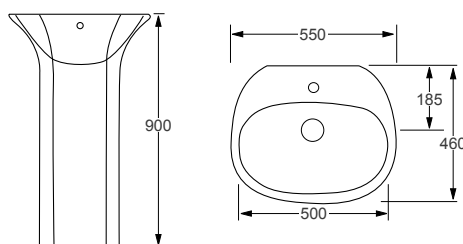

RAK
CERAMICS

SENSATION **RRP**
Q4-12348 Freestanding Basin £824

Technical Information

- 550 x 460 x 900
- One tap hole