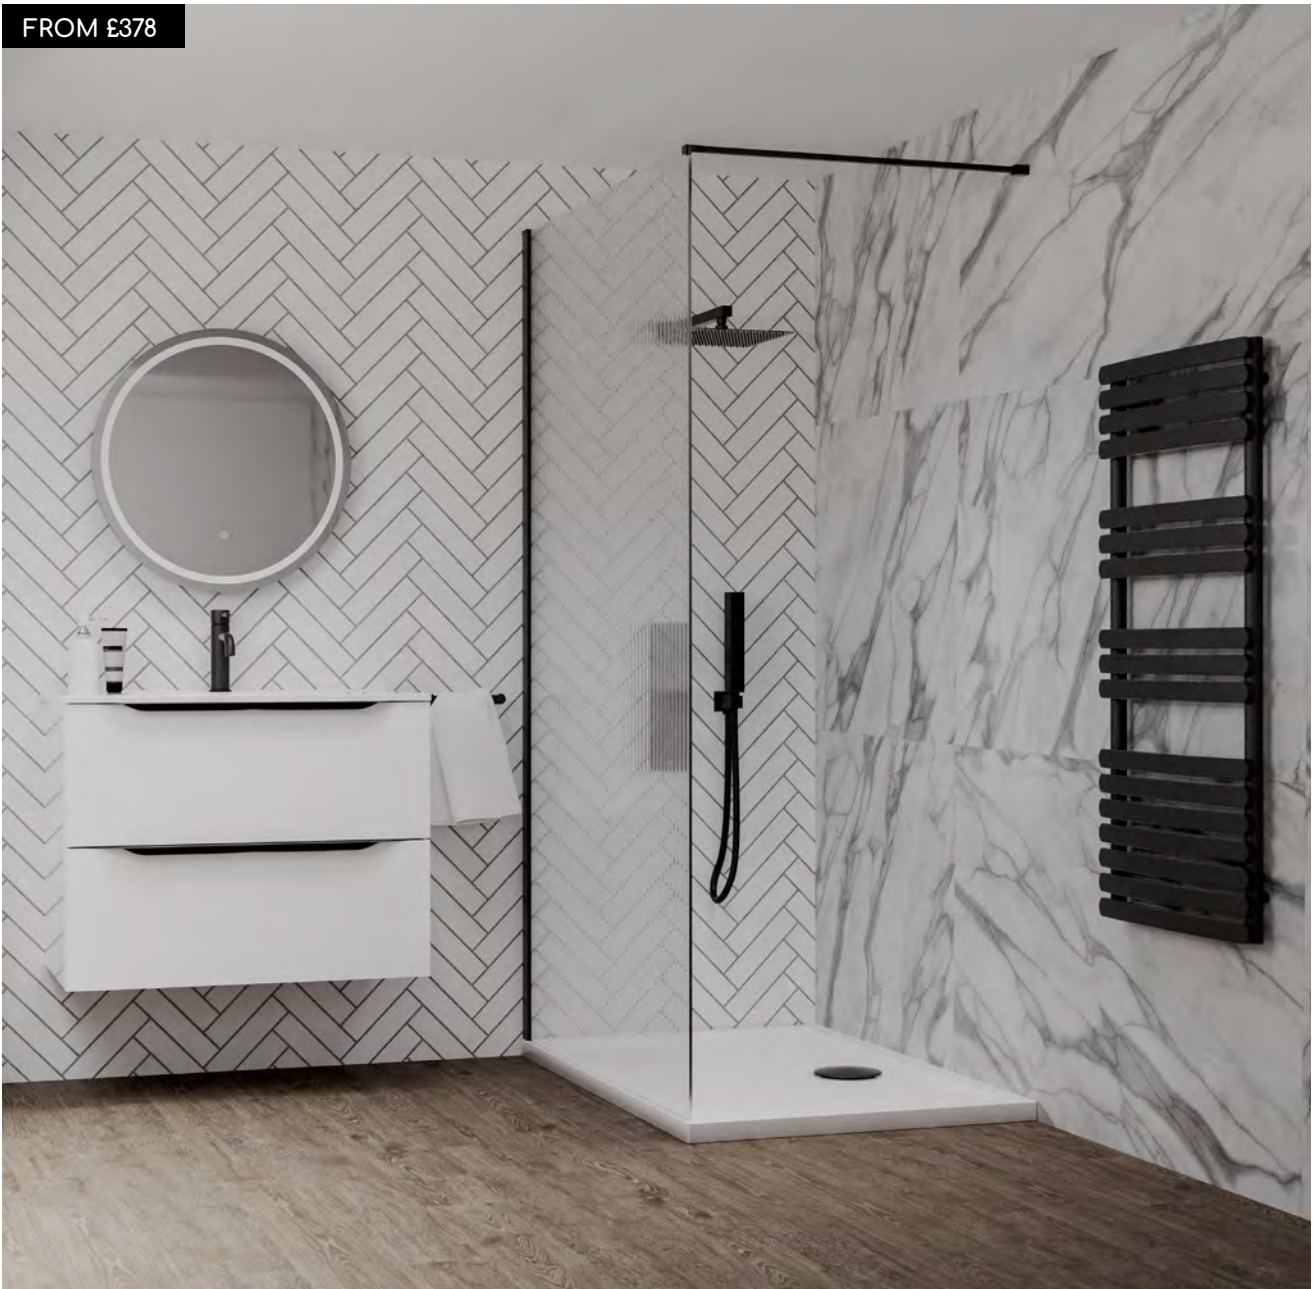

FUSION 8 - FLUTED GLASS WALK-IN ENCLOSURE

FROM £378

ENCLOSURES

FUSION 8 LUXURY FLUTED WALK-IN

CODE	FINISH	SIZE	GLASS	RRP
Q4-04142		800	8mm	£378
Q4-04143		900	8mm	£424
Q4-04144		1000	8mm	£471
Q4-04145	●	300 Hinged Panel		£279
Q4-04146	●	300 Hinged Panel		£279
Q4-04147	●	300 Hinged Panel		£279

FUSION 8 LUXURY FLUTED WALK-IN ACCESSORIES

CODE	FINISH	SIZE	RRP
Q4-04111	●	Wall Profile	£66
Q4-04128	●	Wall Support Bar	£66
Q4-04140	●	T-Piece Connector*	£27
Q4-04124	●	Floor To Ceiling Pole	£114
Q4-04112	●	Wall Profile	£66
Q4-04129	●	Wall Support Bar	£66
Q4-04099	●	T-Piece Connector*	£27
Q4-04125	●	Floor To Ceiling Pole	£114
Q4-04127	●	Wall Profile	£91
Q4-04130	●	Wall Support Bar	£91
Q4-04100	●	T-Piece Connector*	£42

*To connect two support bars