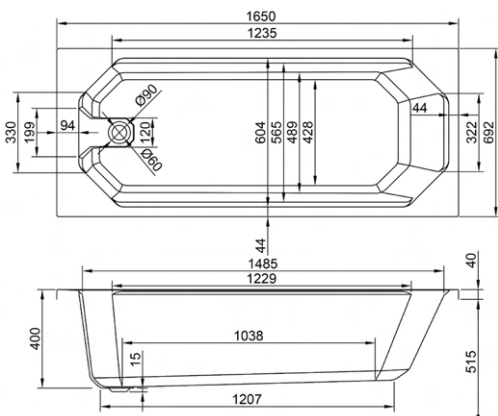

carron⁵

200 LITRES

1650 x 700mm H515mm D405mm		RRP
Bathtub	Q4-02557	£481
Front Panel	Q4-02282	£154
End Panel	Q4-02285	£122

carronite™

200 LITRES

1650 x 700mm H515mm D405mm		RRP
Bathtub	Q4-02558	£821
Front Panel	Q4-02268	£223
End Panel	Q4-02271	£162

1700