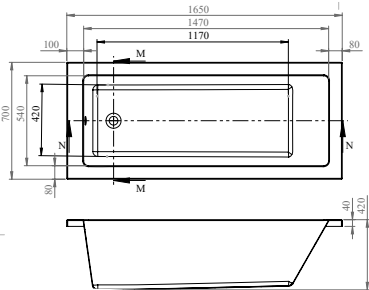

185 LITRES

1600 x 700mm H500mm D420mm	RRP
Bath tub	Q4-07061
	£299

1650