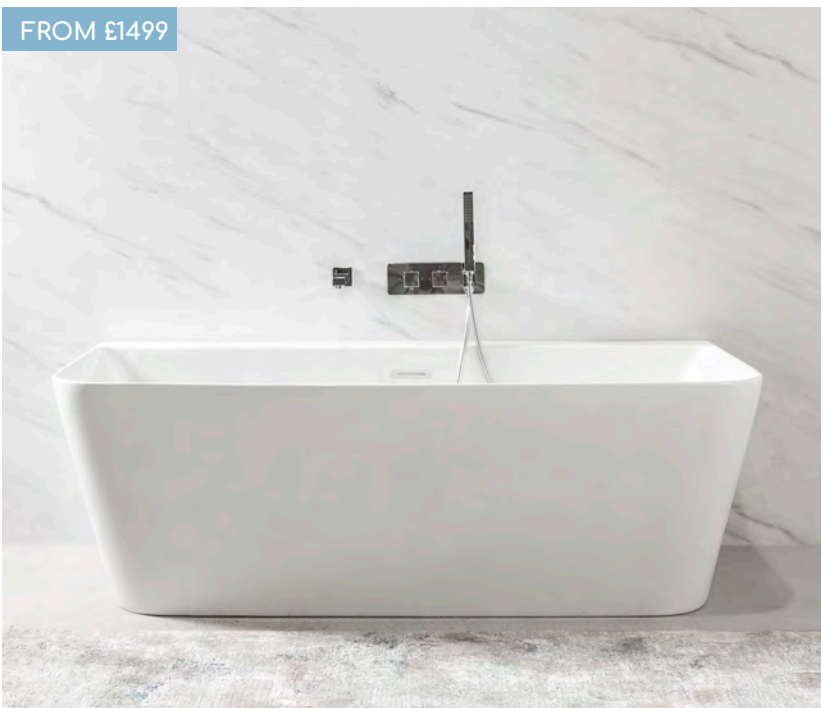

SPALLE

FROM £1499