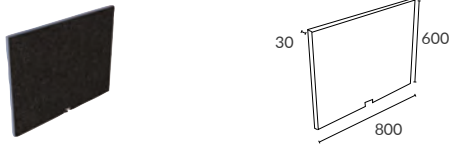

END PANEL		RRP
End Panel 800mm	Q4-23120	£95