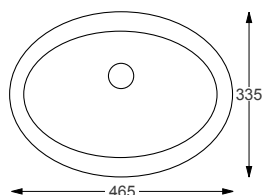

RAK
CERAMICS

LILY	RRP
Q4-12299 Inset Basin	£118
Q4-23201 Professional Basin Waste	£36

Technical Information

- 465 x 335
- No tap hole
- Under counter
- Professional basin waste, suitable for basins with and without an overflow – also able to adapt it to be freeflow

We recommend:

The Maison Banos Artist tap range, see from page 358.