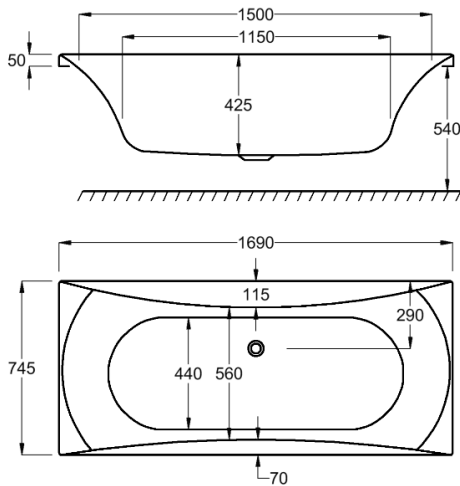

carronite™

160 LITRES

1700 x 700mm H515mm D400mm		RRP
Bathtub	Q4-02006	£763
Front Panel	Q4-02321	£223
End Panel	Q4-02271	£162

1700

carron5

175 LITRES

1700 x 750mm H540mm D425mm		RRP
Bathtub	Q4-02007	£605
Front Panel	Q4-02318	£173
End Panel	Q4-02289	£122