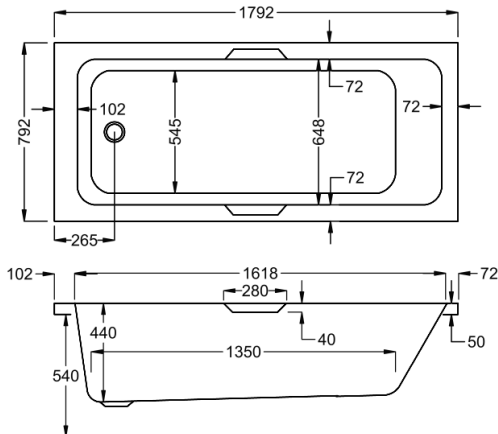

carron⁵

285 LITRES

1800 x 800mm H540mm D440mm		RRP
Bathtub	Q4-02396	£673
Front Panel	Q4-02322	£184
End Panel	Q4-02291	£122

carronite™

285 LITRES

1800 x 800mm H540mm D440mm		RRP
Bathtub	Q4-02397	£958
Front Panel	Q4-02323	£244
End Panel	Q4-02277	£162

1700