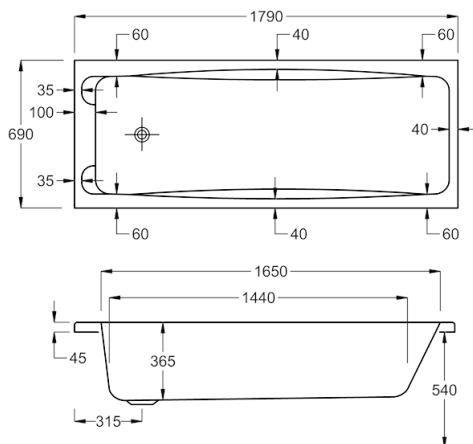

carron⁵

155 LITRES

1700 x 700mm H515mm D365mm		RRP
Bathtub	Q4-02221	£373
Front Panel	Q4-02320	£154
End Panel	Q4-02285	£122

carronite™

155 LITRES

1700 x 700mm H515mm D365mm		RRP
Bathtub	Q4-02222	£709
Front Panel	Q4-02321	£223
End Panel	Q4-02271	£162

1800