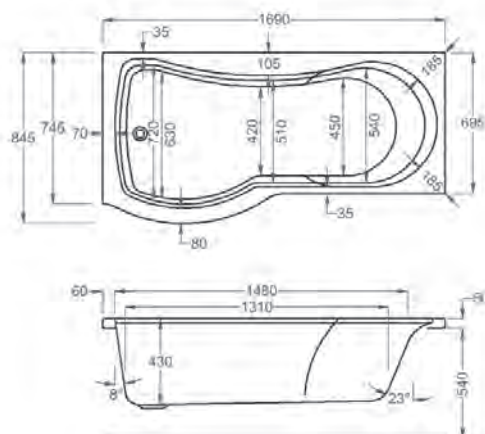

Featuring contoured lines and a wide curved end, the Arc is both luxurious and comfortable.

You'll have plenty of space for showering in this asymmetrical bath.

1700

carron⁵

250 LITRES

1700 x 700-850mm LH H540mm D430mm		RRP
Bathtub	Q4-02183	£701
Front Panel	Q4-02332	£192
End Panel	Q4-02312	£144
Shower Screen	Q4-02350	£371