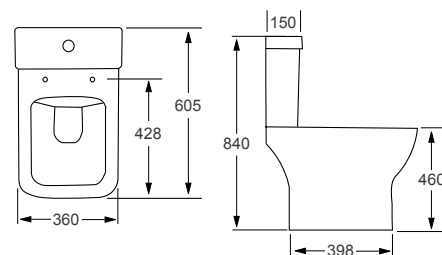

MAISON BANDS™
RIMLESS

OUTLINE		RRP
Q4-06405	Tall Open Back WC Pan	£259
Q4-06403	Top Flush Cistern	£95
Q4-06419	Slim Soft Close Seat	£78
Q4-06401	Soft Close Seat	£72

Technical Information

- Soft-close seat
- Quick-release seat
- Water inlet right or left