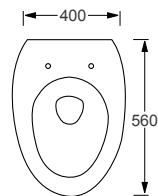

RAK
CERAMICS

RIMLESS

CLOUD MATT/GLOSS		RRP
Q4-12330	Matt Wall Hung Rimless Pan	£899
Q4-12331	Matt Soft Close Seat	£299
Q4-12329	Gloss Wall Hung Rimless Pan	£873
Q4-12328	Gloss Soft Close Seat	£296

Technical Information

- Soft-close seat
- Rimless WC
- Water inlet right or left