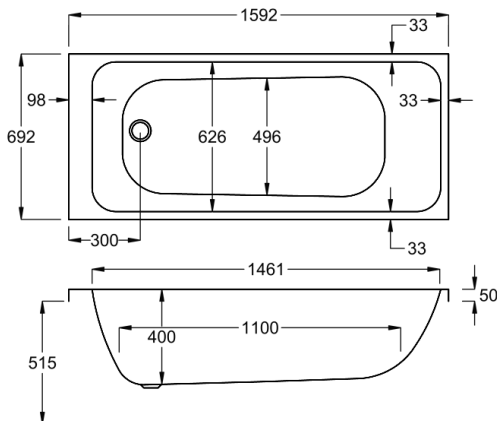

carron5

204 LITRES

1600 x 700mm H515mm D400mm		RRP
Bathtub	Q4-02420	£481
Front Panel	Q4-02316	£154
End Panel	Q4-02285	£122
CARRONITE L Shape Panel	Q4-02503	£439

carronite™

204 LITRES

1600 x 700mm H515mm D400mm		RRP
Bathtub	Q4-02421	£821
Front Panel	Q4-02317	£223
End Panel	Q4-02271	£162
CARRONITE L Shape Panel	Q4-02503	£439

1700