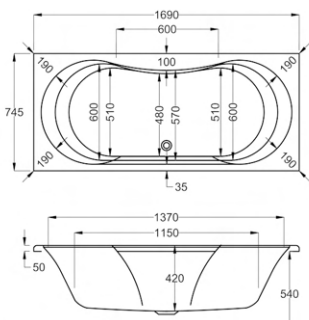

1700

carron⁵

205 LITRES

1700 x 750mm H540mm D420mm		RRP
Bathtub	Q4-02090	£644
Front Panel	Q4-02318	£173
End Panel	Q4-02289	£122

carronite™

205 LITRES

1700 x 750mm H540mm D420mm		RRP
Bathtub	Q4-02091	£907
Front Panel	Q4-02319	£234
End Panel	Q4-02275	£162