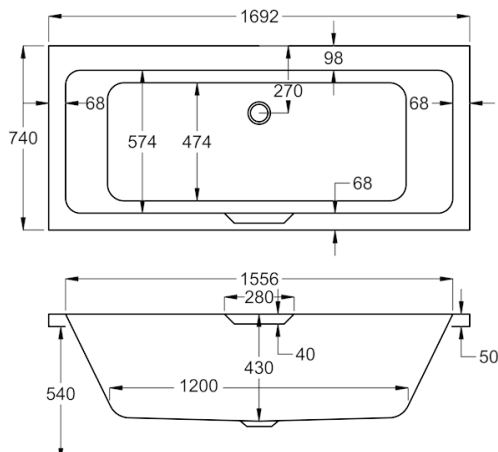

carron⁵ INTEGRA SINGLE GRIP - DOUBLE ENDED

190 LITRES

1700 x 750mm H540mm D430mm		RRP
Bathtub	Q4-02463	£595
Front Panel	Q4-02318	£173
End Panel	Q4-02289	£122

carronite™

190 LITRES

1700 x 750mm H540mm D430mm		RRP
Bathtub	Q4-02464	£887
Front Panel	Q4-02319	£234
End Panel	Q4-02275	£162