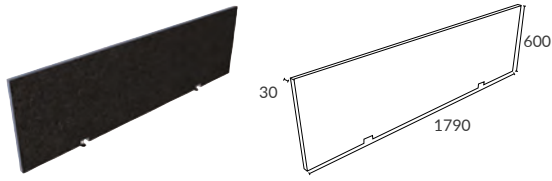

Linea™ TILEABLE BATH PANELS

FRONT PANEL		RRP
Front Panel 1790mm	Q4-23119	£134