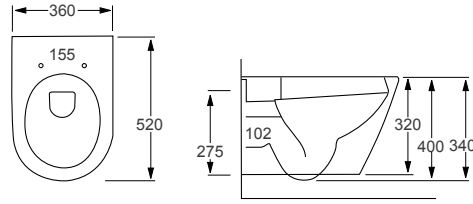

Technical Information

- Soft-close seat
- Rimless WC
- Requires frame system

RIMLESS

MORNING		RRP
Q4-12277	Wall Hung Pan	£209
Q4-12278	Soft Close Seat	£109

Technical Information

- Soft-close seat
- Quick-release seat
- Rimless WC
- Requires frame system