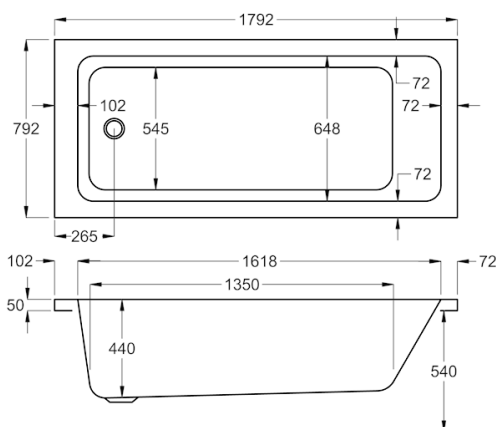

carron⁵

285 LITRES

1800 x 800mm H540mm D440mm		RRP
Bathtub	Q4-02155	£626
Front Panel	Q4-02322	£184
End Panel	Q4-02291	£122

carronite™

285 LITRES

1800 x 800mm H540mm D440mm		RRP
Bathtub	Q4-02156	£924
Front Panel	Q4-02323	£244
End Panel	Q4-02277	£162