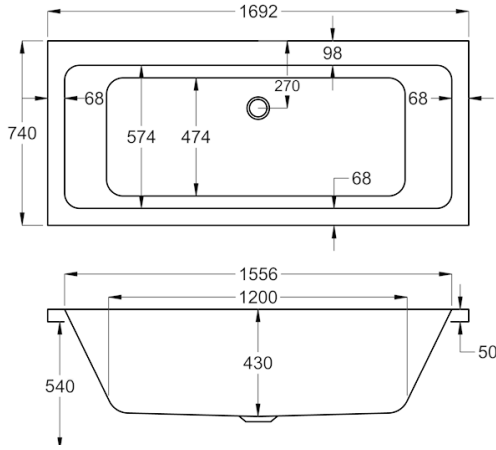

1700

carron⁵

190 LITRES

1700 x 750mm H540mm D430mm		RRP
Bathtub	Q4-02157	£517
Front Panel	Q4-02318	£173
End Panel	Q4-02289	£122

carronite™

190 LITRES

1700 x 750mm H540mm D430mm		RRP
Bathtub	Q4-02158	£823
Front Panel	Q4-02319	£234
End Panel	Q4-02275	£162

1700