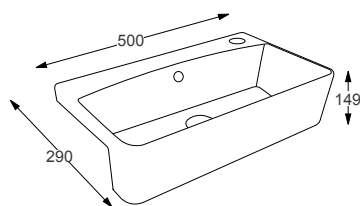

ICON		RRP
Q4-06422	Slim Semi-Recessed Basin	£165
Q4-23201	Professional Basin Waste	£36

Technical Information

- 500 x 290 x 149
- Minimum furniture depth: 220mm
- Professional basin waste, suitable for basins with and without an overflow – also able to adapt it to be freeflow