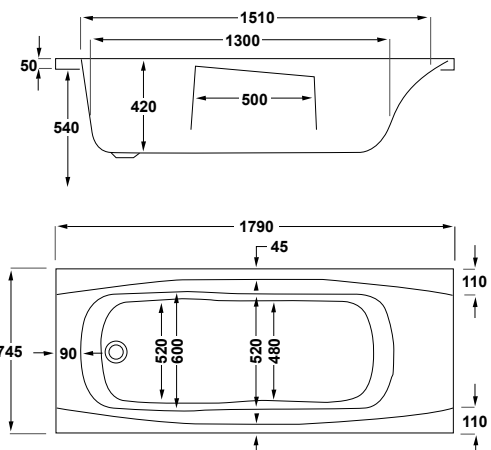

carron5

210 LITRES

1800 x 750mm H540mm D420mm		RRP
Bathtub	Q4-02116	£838
Front Panel	Q4-02322	£184
End Panel	Q4-02289	£122

carronite™

210 LITRES

1800 x 750mm H540mm D420mm		RRP
Bathtub	Q4-02117	£1206
Front Panel	Q4-02323	£244
End Panel	Q4-02275	£162

BATHS