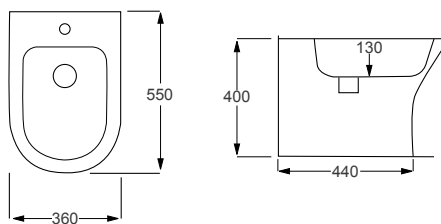

Technical Information

- Soft-close seat
- Quick-release seat
- Rimless WC
- Requires frame system

BIDETS

FROM £363

RAK Ceramics, Moon Bidet and WC

RAK
CERAMICS

RESORT

Q4-12259 Back To Wall Bidet