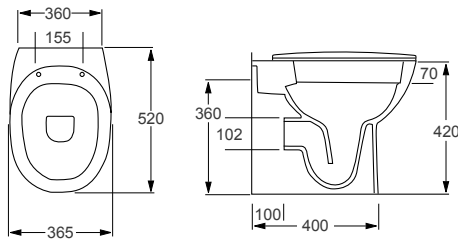

MORNING		RRP
Q4-12276	Back To Wall Pan	£209
Q4-12278	Soft Close Seat	£109
Q4-19133	6/3ltr Concealed Cistern	£99

Technical Information

- Soft-close seat
- Quick-release seat
- Rimless WC