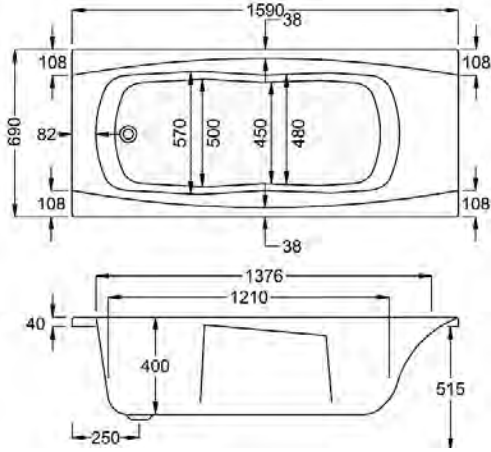

1600

carron5

162 LITRES

1600 x 700mm H515mm D400mm		RRP
Bathtub	Q4-02110	£408
Front Panel	Q4-02316	£154
End Panel	Q4-02285	£122

carronite™

162 LITRES

1600 x 700mm H515mm D400mm		RRP
Bathtub	Q4-02111	£698
Front Panel	Q4-02317	£223
End Panel	Q4-02271	£162

1675