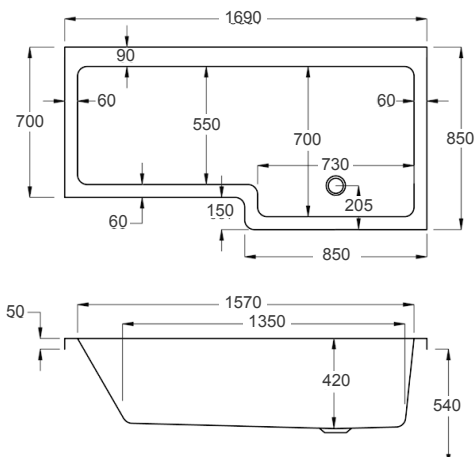

carron⁵

265 LITRES

1700 x 700-850mm RH H540mm D420mm		RRP
Bathtub	Q4-02207	£642
Front Panel	Q4-02326	£230
End Panel	Q4-02312	£144
Quantum Square Showerbath Screen	Q4-02347	£399

carronite™

265 LITRES

1700 x 700-850mm RH H540mm D420mm		RRP
Bathtub	Q4-02208	£923
Front Panel	Q4-02327	£499
End Panel	Q4-02313	£197
Quantum Square Showerbath Screen	Q4-02347	£399