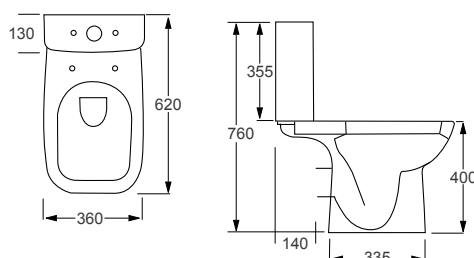

METROPOLITAN	RRP
Q4-12210 Std. WC Pan	£337
Q4-12211 Top Flush 3/6ltr Cistern	£202
Q4-12130 Soft Close Seat	£120

Technical Information

- Soft-close seat
- Quick-release seat
- Short projection
- Water inlet right or left
- 6/3 litre cistern