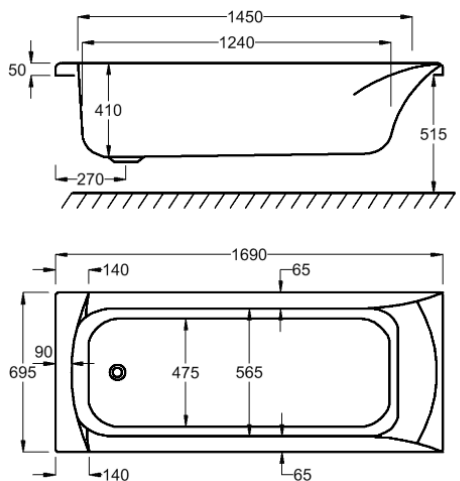

carron5

172 LITRES

1700 x 700mm H515mm D410mm		RRP
Bathtub	Q4-02067	£502
Front Panel	Q4-02320	£154
End Panel	Q4-02285	£122

carronite™

172 LITRES

1700 x 700mm H515mm D410mm		RRP
Bathtub	Q4-02068	£827
Front Panel	Q4-02321	£223
End Panel	Q4-02271	£162