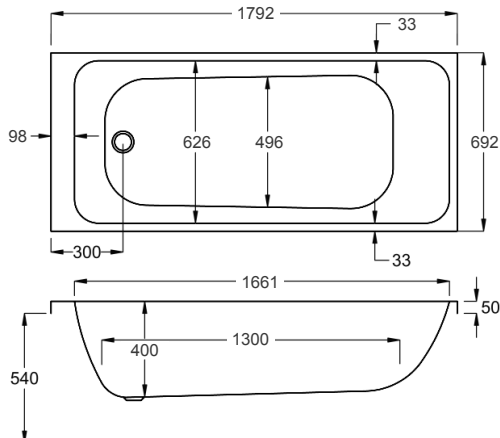

carron5

255 LITRES

1800 x 700mm H540mm D400mm		RRP
Bathtub	Q4-02571	£629
Front Panel	Q4-02322	£184
End Panel	Q4-02286	£122
CARRONITE L Shape Panel	Q4-02311	£439

carronite™

255 LITRES

1800 x 700mm H540mm D400mm		RRP
Bathtub	Q4-02572	£1010
Front Panel	Q4-02323	£244
End Panel	Q4-02272	£162
CARRONITE L Shape Panel	Q4-02311	£439