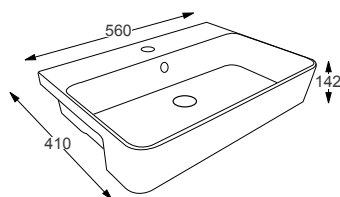

SEMI-RECESSED BASINS

ICON		RRP
Q4-06413	Semi-Recessed Basin	£152
Q4-23201	Professional Basin Waste	£36

Technical Information

- 560 x 410 x 142
- Minimum furniture depth: 300mm
- Professional basin waste, suitable for basins with and without an overflow – also able to adapt it to be freeflow