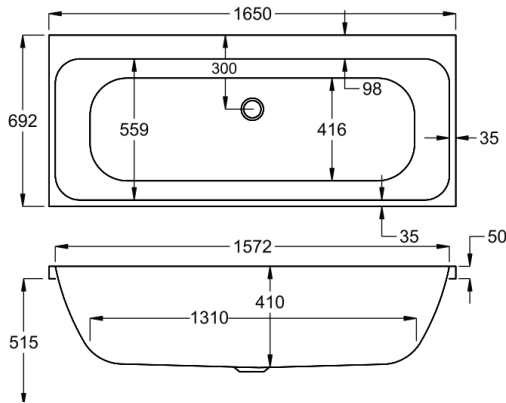

carron5

196 LITRES

1650 x 700mm H515mm D400mm		RRP
Bathtub	Q4-02521	£481
Front Panel	Q4-02282	£154
End Panel	Q4-02285	£122
CARRONITE L Shape Panel	Q4-02531	£439

carronite™

196 LITRES

1650 x 700mm H515mm D400mm		RRP
Bathtub	Q4-02522	£821
Front Panel	Q4-02268	£223
End Panel	Q4-02271	£162
CARRONITE L Shape Panel	Q4-02531	£439