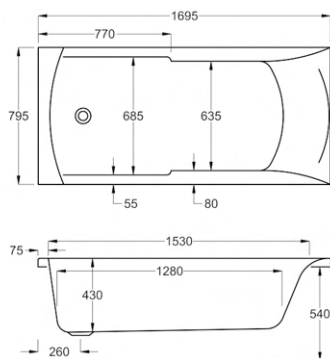

1700

carron⁵ APEX SINGLE ENDED

210 LITRES

1700 x 800mm H540mm D430mm		RRP
Bathtub	Q4-02011	£736
Front Panel	Q4-02318	£173
End Panel	Q4-02291	£122

carronite™

210 LITRES

1700 x 800mm H540mm D430mm		RRP
Bathtub	Q4-02012	£806
Front Panel	Q4-02319	£234
End Panel	Q4-02277	£162