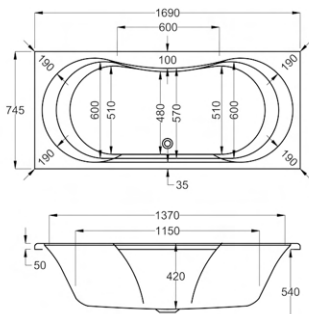

1800

carron⁵ ARC - DOUBLE ENDED

210 LITRES

1800 x 800mm H540mm D430mm		RRP
Bathtub	Q4-02019	£610
Front Panel	Q4-02322	£184
End Panel	Q4-02291	£122

carronite™

210 LITRES

1800 x 800mm H540mm D430mm		RRP
Bathtub	Q4-02020	£884
Front Panel	Q4-02323	£244
End Panel	Q4-02277	£162