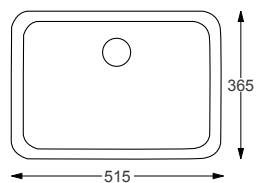

INSET BASINS

RAK
CERAMICS

CLEO	RRP
Q4-12297 Inset Basin	£210
Q4-23201 Professional Basin Waste	£36

Technical Information

- 515 x 365
- No tap hole
- Under counter
- Professional basin waste, suitable for basins with and without an overflow – also able to adapt it to be freeflow