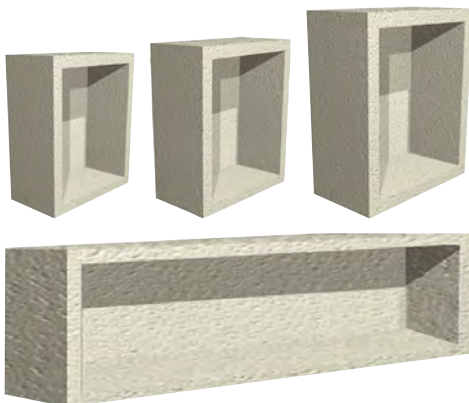

Linea™ WETROOM NICHES

WATERPROOF RECESSED STORAGE

CODE	SIZE	RRP
Q4-23136	350 x 350 x 100	£181
Q4-23137	350 x 350 x 180	£190
Q4-23138	420 x 350 x 100	£199
Q4-23139	420 x 350 x 180	£202
Q4-23140	500 x 800 x 100	£231
Q4-23141	500 x 800 x 180	£250
Q4-23142	600 x 350 x 180	£250
Q4-23143	350 x 1600 x 180	£357

Key features:

- Designed for pre-wall installation
- Ready-to-tile niche
- Fully waterproof
- Can be cut with a hand saw
- Easy to install
- Units can be stacked