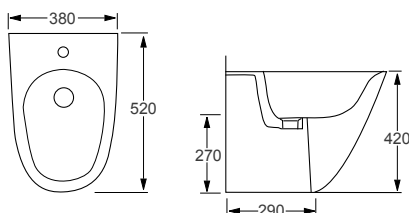

RAK
CERAMICS

SENSATION RRP
Q4-12304 Back To Wall Bidet £418

Technical Information

- One tap hole
- Integrated overflow
- Floor mounted