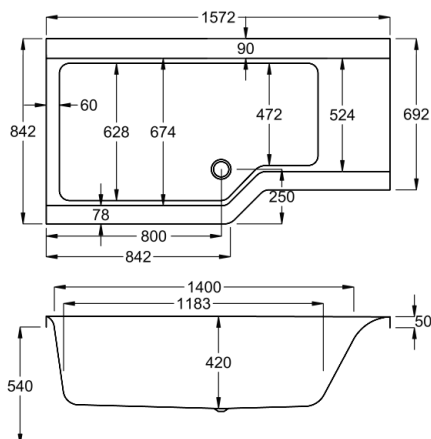

carron URBAN EDGE SHOWER BATH

1575

carron⁵

225 LITRES

1575 x 700-850mm LH H540mm D420mm		RRP
Bathtub	Q4-02427	£896
Front Panel	Q4-02437	£304
End Panel	Q4-02312	£144
Quantum Square Showerbath Screen	Q4-02347	£399

carronite^{TM}

225 LITRES

1575 x 700-850mm LH H540mm D420mm		RRP
Bathtub	Q4-02428	£1423
Front Panel	Q4-02438	£484
End Panel	Q4-02313	£197
Quantum Square Showerbath Screen	Q4-02347	£399

1575