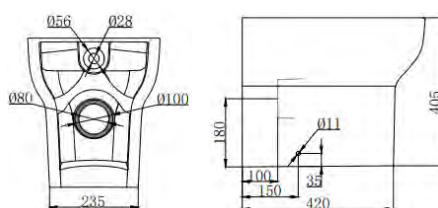

RIMLESS

SPACE		RRP
Q4-06427	Rimless Back To Wall Pan	£179
Q4-06428	Soft Close Seat	£75
Q4-19133	6/3ltr Concealed Cistern	£99

Technical Information

- Rimless design