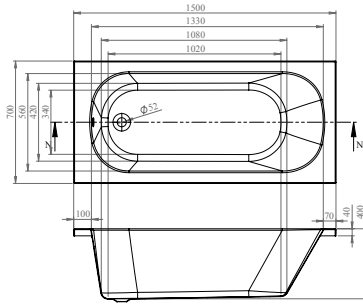

1500

160 LITRES

1500 x 700mm H500mm D400mm	RRP
Bath tub	Q4-07071
	£285

1600

170 LITRES

1600 x 700mm H500mm D400mm	RRP
Bath tub	Q4-07072
	£285

1675

175 LITRES

1675 x 700mm H500mm D400mm	RRP
Bath tub	Q4-07073
	£285

1700

180 LITRES

1700 x 700mm H500mm D400mm	RRP
Bath tub	Q4-07074
	£285

1700

190 LITRES

1700 x 750mm H500mm D400mm	RRP
Bath tub	Q4-07075
	£345

1800

210 LITRES

1800 x 800mm H500mm D400mm	RRP
Bath tub	Q4-07076
	£399