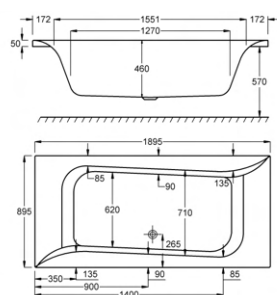

1900

carron⁵ LINEA - DOUBLE ENDED

345 LITRES

1900 x 900mm H570mm D460mm		RRP
Bathtub	Q4-02120	£1429
Front Panel	Q4-02284	£184
End Panel	Q4-02294	£136

carronite™

345 LITRES

1900 x 900mm H570mm D460mm		RRP
Bathtub	Q4-02121	£2126
Front Panel	Q4-02270	£244
End Panel	Q4-02279	£178