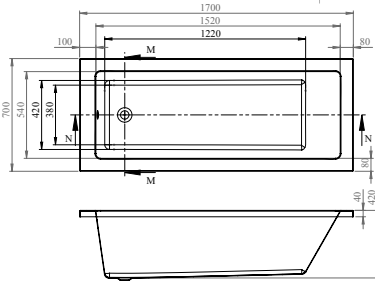

190 LITRES

1650 x 700mm H500mm D420mm	RRP
Bath tub	Q4-07062
	£329

1700