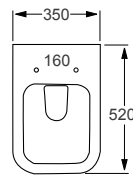

RAK
CERAMICS

RIMLESS

SERIES 600		RRP
Q4-12215	Wall Hung Rimless Pan	£275
Q4-12156	Soft Close Seat	£109

Technical Information

- Soft-close seat
- Quick-release seat
- Rimless WC
- Requires frame system