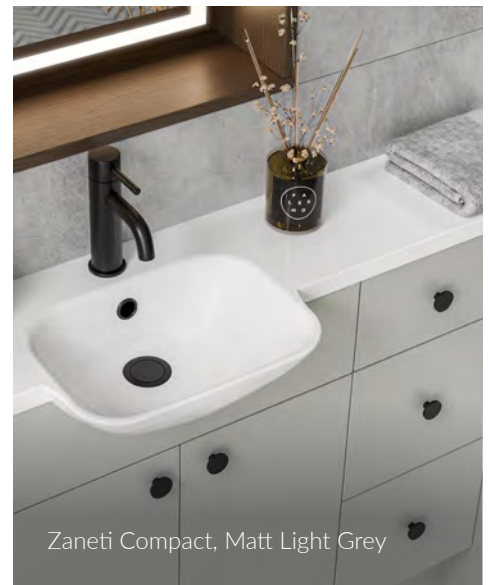

Dove Grey

Natural Oak

Tower Grey

Gloss Light Grey

Shaker

Plain

Zaneti Compact, Gloss White

Zaneti Compact, Matt Light Grey