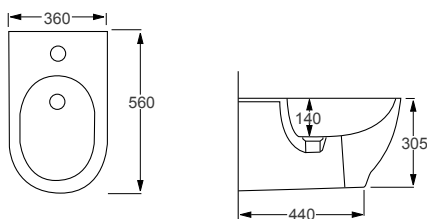

RAK
CERAMICS

MOON RRP
Q4-12233 Wall Hung Bidet £363

Technical Information

- One tap hole
- Integrated overflow
- Wall mounted