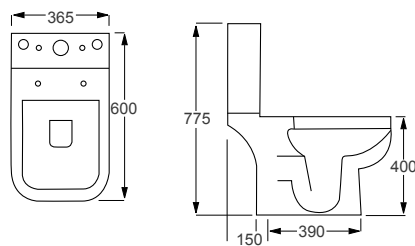

RAK
CERAMICS

SERIES 600		RRP
Q4-12200	Std. WC Pan	£197
Q4-12201	Top Flush Cistern	£165
Q4-12156	Soft Close Seat	£109

Technical Information

- Soft-close seat
- Quick-release seat
- Short projection
- Water inlet right or left