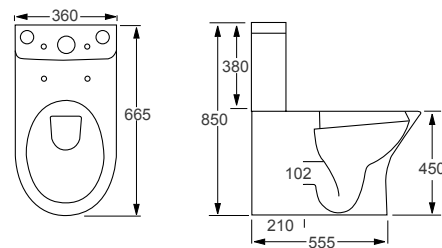

RAK
CERAMICS
RIMLESS

RESORT CLOSED BACK		RRP
Q4-12254	Tall Flush Fit Rimless WC Pan	£452
Q4-12252	Top Flush Cistern	£182
Q4-12288	Slim Soft Close Seat	£120
Q4-12154	Soft Close Seat	£120

Technical Information

- Soft-close seat
- Quick-release seat
- Water inlet right or left
- Rimless WC