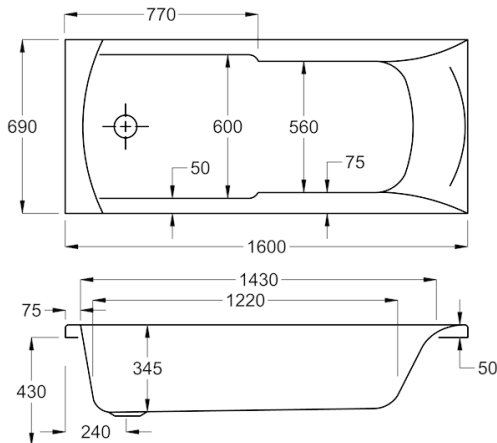

carron5

138 LITRES

1600 x 700mm H430mm D345mm		RRP
Bathtub	Q4-02033	£415
Front Panel	Q4-02254	£154
End Panel	Q4-02258	£122
CARRONITE L Shape Panel	Q4-02500	£439

carronite™

138 LITRES

1600 x 700mm H430mm D345mm		RRP
Bathtub	Q4-02034	£722
Front Panel	Q4-02255	£223
End Panel	Q4-02259	£162
CARRONITE L Shape Panel	Q4-02500	£439

1650