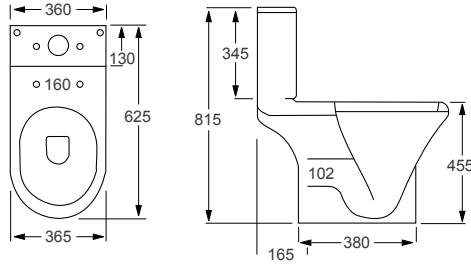

RAK
CERAMICS

COMPACT OPEN BACK		RRP
Q4-12206	Tall Open Back WC Pan	£333
Q4-12203	Top Flush 3/6ltr Cistern	£151
Q4-12153	Soft Close Seat	£120

Technical Information

- Soft-close seat
- Quick-release seat
- Water inlet right or left
- Tall WC
- Short projection