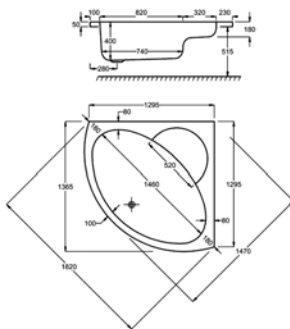

carron⁵ MONARCH CORNER BATH

235 LITRES

1300 x 1300mm H540mm D400mm	RRP	
Bathtub	Q4-02236	£1097
Corner Panel	Q4-02304	£244

carronite[™]

235 LITRES

1300 x 1300mm H540mm D400mm	RRP	
Bathtub	Q4-02237	£1328
Corner Panel	Q4-02305	£460