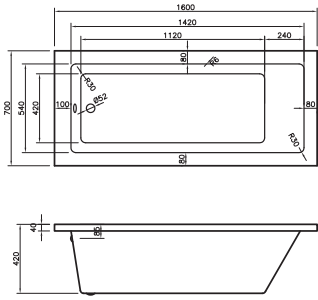

1600

185 LITRES

1600 x 700mm H500mm D420mm	RRP
Bath tub	Q4-07061
	£299

1650

190 LITRES

1650 x 700mm H500mm D420mm	RRP
Bath tub	Q4-07062
	£329

1700

200 LITRES

1700 x 700mm H500mm D420mm	RRP
Bath tub	Q4-07063
	£299

1700

210 LITRES

1700 x 750mm H500mm D420mm	RRP
Bath tub	Q4-07064
	£349

1800

215 LITRES

1800 x 725mm H500mm D420mm	RRP
Bath tub	Q4-07065
	£429

1800

225 LITRES

1800 x 800mm H500mm D420mm	RRP
Bath tub	Q4-07066
	£429