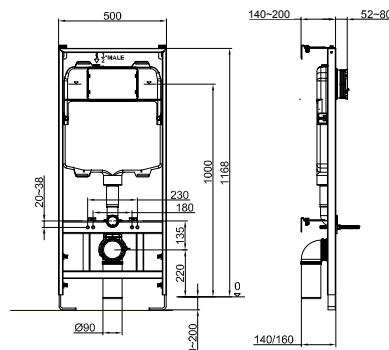

Technical Information

- 500 x 1000 x 167-215
- Top or front access
- Requires flush plate
- 1m high for in-wall applications
- 5mm width, 167-215mm underwindow adjustable depth
- WRAS approved and tested to the highest industry standards

1170 FRAME & CISTERN	RRP
Q4-16262 1170 Wall Hung WC Frame	£444