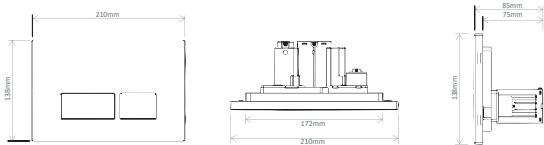

SQUARE FLUSH PLATE		RRP
Q4-16263	Chrome	£82
Q4-16265	Brushed Brass	£160
Q4-16264	Matt Black	£78

Technical Information

- Trend panels are suitable for all Maison Banos WC frames and 820, 1000 and 1170 cisterns