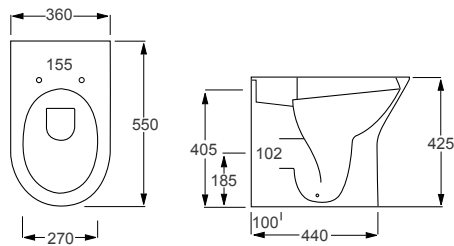

BACK TO WALL - EXTRA HIGH

RAK
CERAMICS

RIMLESS

RESORT HIGH		RRP
Q4-12293	Back To Wall Rimless Pan	£359
Q4-12287	Slim Soft Close Seat	£120
Q4-12269	Soft Close Seat	£120
Q4-19133	6/3ltr Concealed Cistern	£99

Technical Information

- Soft-close seat
- Quick-release seat
- Rimless WC
- Tall WC