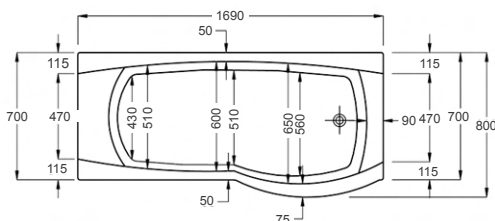

carron⁵

190 LITRES

1700 x 700-800mm RH H430mm D345mm		RRP
Bath tub	Q4-02027	£865
Front Panel	Q4-02250	£221
End Panel	Q4-02258	£122
Shower Screen	Q4-02343	£371

carronite™

190 LITRES

1700 x 700-800mm RH H430mm D345mm		RRP
Bath tub	Q4-02028	£1361
Front Panel	Q4-02251	£449
End Panel	Q4-02259	£162
Shower Screen	Q4-02343	£371