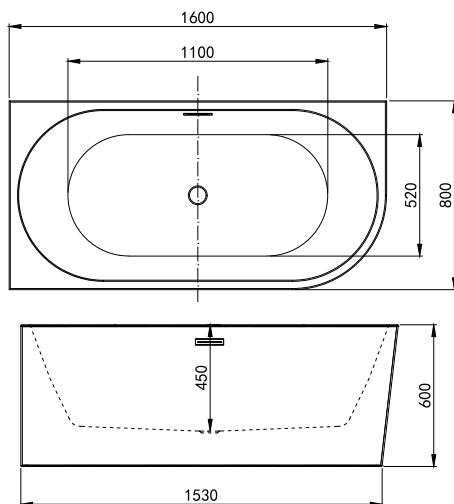

250 LITRES

H600mm W1600mm D800mm LH		RRP
Bathtub	Q4-06515	£1470
Gloss White Waste Kit	Q4-06518	£70
Matt Black Waste Kit	Q4-06517	£70
Brushed Brass Waste Kit	Q4-06524	£70

Comes with chrome waste

250 LITRES

H600mm W1600mm D800mm RH		RRP
Bathtub	Q4-06516	£1470
Gloss White Waste Kit	Q4-06518	£70
Matt Black Waste Kit	Q4-06517	£70
Brushed Brass Waste Kit	Q4-06524	£70

Comes with chrome waste