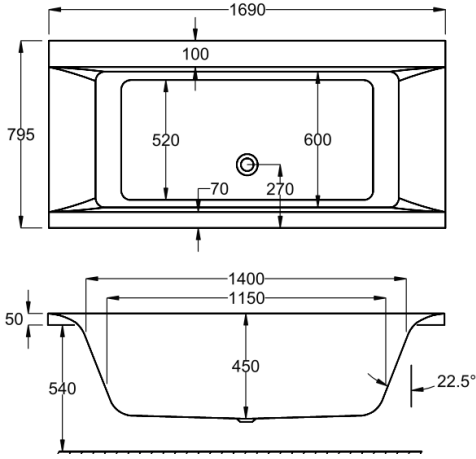

1700

carron5

220 LITRES

1700 x 800mm H540mm D450mm		RRP
Bathtub	Q4-02094	£736
Front Panel	Q4-02318	£173
End Panel	Q4-02291	£122

carronite™

220 LITRES

1700 x 800mm H540mm D450mm		RRP
Bathtub	Q4-02095	£1198
Front Panel	Q4-02319	£234
End Panel	Q4-02277	£162

1800