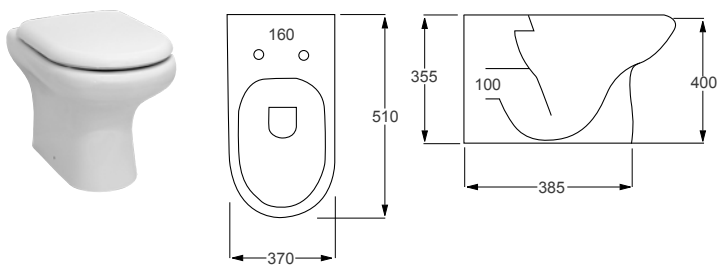

RAK
CERAMICS

COMPACT	RRP
Q4-12058 Back To Wall Pan	£254
Q4-12153 Soft Close Seat	£120
Q4-19133 6/3ltr Concealed Cistern	£99

Technical Information

- Soft-close seat
- Quick-release seat
- Short projection