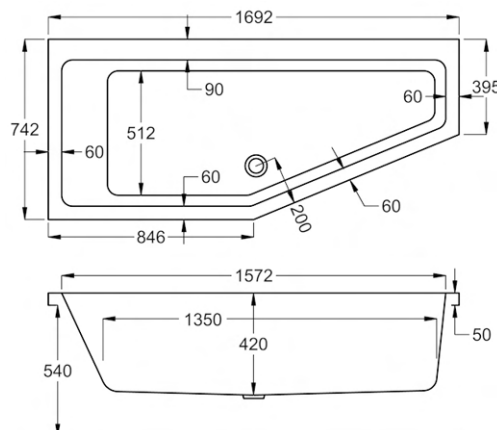

carron⁵

211 LITRES

1700 x 750mm RH H540mm D420mm		RRP
Bathtub	Q4-02180	£600
Front Panel	Q4-02328	£228
End Panel	Q4-02330	£104

carronite™

211 LITRES

1700 x 750mm RH H540mm D420mm		RRP
Bathtub	Q4-02178	£884
Front Panel	Q4-02329	£438
End Panel	Q4-02331	£145