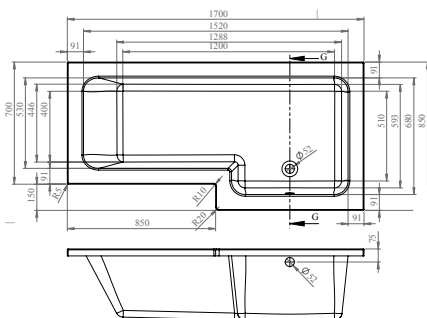

180 LITRES

1700 x 700/850mm LH H500mm D410mm		RRP
Bathtub	Q4-07083	£385
Front Panel	Q4-07085	£129
End Panel	Q4-07086	£82

1700