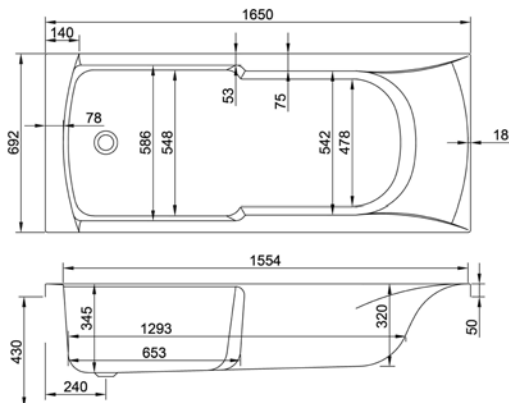

carron5

142 LITRES

1650 x 700mm H430mm D345mm		RRP
Bathtub	Q4-02585	£415
Front Panel	Q4-02598	£154
End Panel	Q4-02258	£122

carronite™

142 LITRES

1650 x 700mm H430mm D345mm		RRP
Bathtub	Q4-02586	£722
Front Panel	Q4-02599	£223
End Panel	Q4-02259	£162

1700