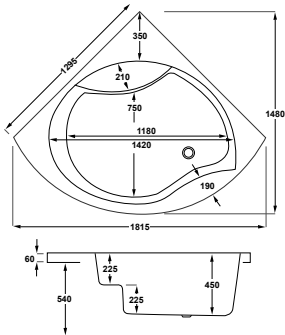

carron CORNER BATHS

1300