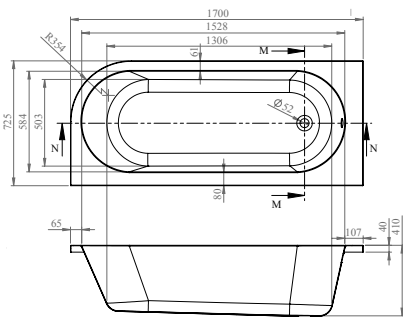

STRUCTURE

FROM £449

BATHS

Structure features a statement curved corner, adding style and increasing the floor space in your bathroom.

Pair with black taps and accessories for a striking contrast.

1700

195 LITRES

1700 x 725mm LH H500mm D410mm		RRP
Bathub	Q4-07087	£449
Front Panel	Q4-07089	£235

1700

195 LITRES

1700 x 725mm RH H500mm D410mm		RRP
Bathub	Q4-07088	£449
Front Panel	Q4-07089	£235