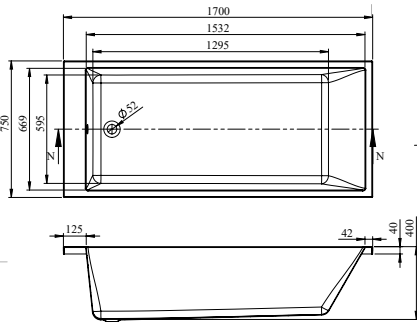

230 LITRES

1700 x 700mm H500mm D400mm	RRP
Bath tub	Q4-07078
	£449

1700