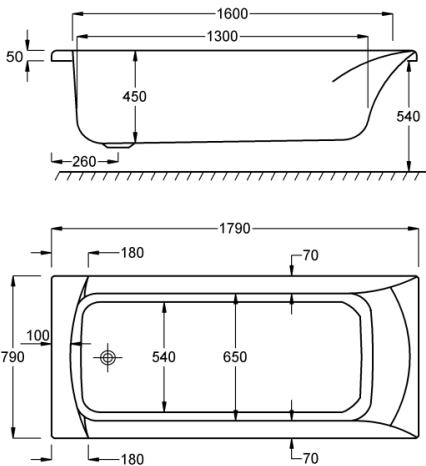

carron5

240 LITRES

1800 x 800mm H540mm D450mm		RRP
Bathtub	Q4-02197	£884
Front Panel	Q4-02322	£184
End Panel	Q4-02291	£122

carronite™

240 LITRES

1800 x 800mm H540mm D450mm		RRP
Bathtub	Q4-02198	£1494
Front Panel	Q4-02323	£244
End Panel	Q4-02277	£162

1900