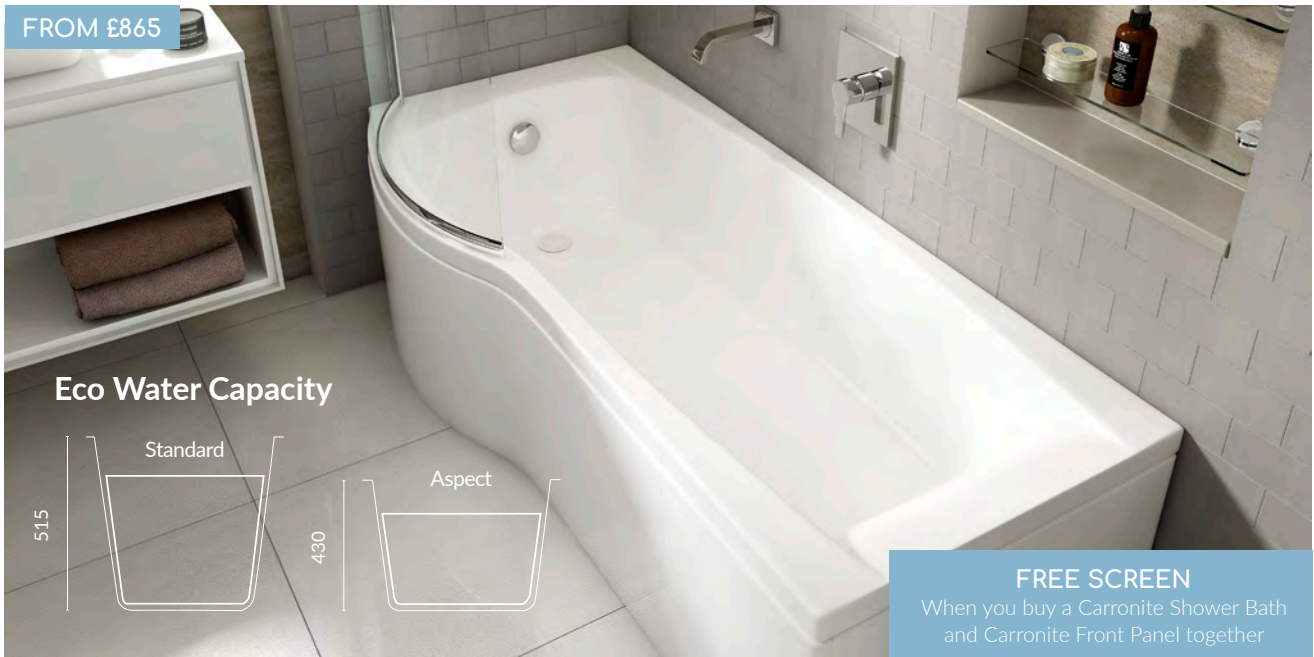

carronite[™]

250 LITRES

1700 x 700-850mm RH H540mm D430mm		RRP
Bathtub	Q4-02186	£1063
Front Panel	Q4-02333	£401
End Panel	Q4-02313	£197
Shower Screen	Q4-02350	£371

carron ECO ASPECT SHOWER BATH

BATHS

Breathe new life into your bathroom with this excellent, ergonomic shower bath that brings practicality and grandeur.