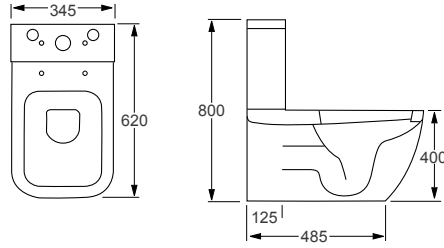

RAK
CERAMICS

METROPOLITAN		RRP
Q4-12240	Flush Fit WC Pan	£337
Q4-12211	Top Flush 3/6ltr Cistern	£202
Q4-12130	Soft Close Seat	£120

Technical Information

- Soft-close seat
- Quick-release seat
- Water inlet right or left
- Short projection