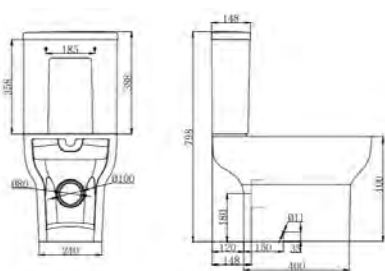

Maison Banos, Icon

We recommend:

The Zaneti Colour furniture range, see from page 66.

NEW

SPACE	RRP
Q4-06430 Rimless Close Coupled Pan	£179
Q4-06431 Top Flush Cistern	£99
Q4-06428 Soft Close Seat	£75

Technical Information