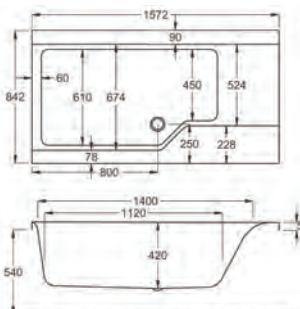

carronite™ URBAN SWING SHOWER BATH

225 LITRES

1575 x 850mm LH H540mm D420mm		RRP
Bathtub	Q4-02432	£1423
Front Panel	Q4-02440	£223
L Shape Panel	Q4-02441	£444
Quantum Square Showerbath Screen	Q4-02347	£399

carronite™

225 LITRES

1575 x 850mm RH H540mm D420mm		RRP
Bathtub	Q4-02434	£1423
Front Panel	Q4-02440	£223
L Shape Panel	Q4-02441	£444
Quantum Square Showerbath Screen	Q4-02347	£399

We recommend:

The Maison Banos Artist Overflow Bath Filler & Waste, see page 373.

Key features:

- Leading European manufacturer
- Superb heat retention
- Industry leading design