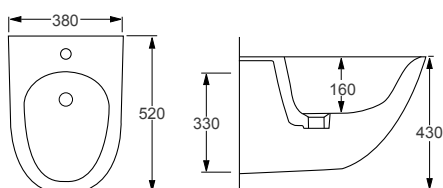

- One tap hole
- Integrated overflow
- Wall mounted

RAK
CERAMICS

DES RRP
Q4-12344 Wall Hung Bidet £341

Technical Information

- One tap hole
- Integrated overflow
- Wall mounted

RAK
CERAMICS

SENSATION RRP
Q4-12303 Wall Hung Bidet £418