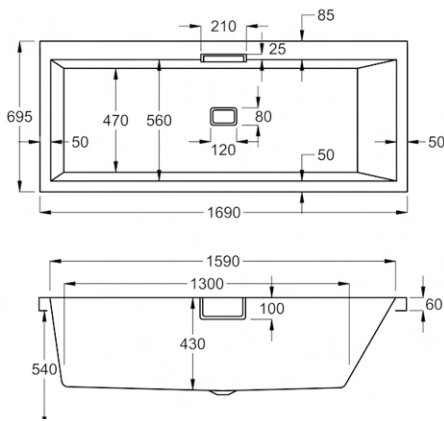

1700

carronite™

265 LITRES

1700 x 700mm LH H540mm D430mm		RRP
Bathtub	Q4-02406	£1121
Front Panel	Q4-02319	£234
End Panel	Q4-02272	£162
L Shape Panel	Q4-02569	£439

1700

carronite™

265 LITRES

1700 x 700mm RH H540mm D430mm		RRP
Bathtub	Q4-02407	£1121
Front Panel	Q4-02319	£234
End Panel	Q4-02272	£162
L Shape Panel	Q4-02569	£439

1700

carronite™

275 LITRES

1700 x 750mm LH H540mm D450mm		RRP
Bathtub	Q4-02408	£1324
Front Panel	Q4-02319	£234
End Panel	Q4-02275	£162
L Shape Panel	Q4-02300	£439

1700

carronite™

275 LITRES

1700 x 750mm RH H540mm D450mm		RRP
Bathtub	Q4-02409	£1324
Front Panel	Q4-02319	£234
End Panel	Q4-02275	£162
L Shape Panel	Q4-02300	£439