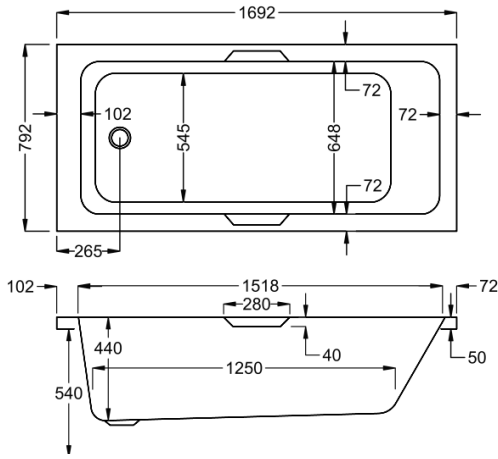

1700

carron⁵

267 LITRES

1700 x 800mm H540mm D440mm		RRP
Bathtub	Q4-02394	£636
Front Panel	Q4-02318	£173
End Panel	Q4-02291	£122

carronite™

267 LITRES

1700 x 800mm H540mm D440mm		RRP
Bathtub	Q4-02395	£912
Front Panel	Q4-02319	£234
End Panel	Q4-02277	£162

1750