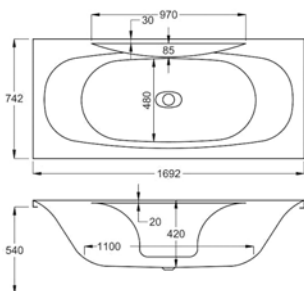

carron EQUITY & MISTRAL - DOUBLE ENDED

Featuring two comfortably rounded back rests, both Equity and Mistral are easily integrated into any bathroom.

Whichever model you choose, you're guaranteed elegance and luxury.

1700

carron⁵ EQUITY - DOUBLE ENDED

204 LITRES

1700 x 750mm H540mm D420mm		RRP
Bathtub	Q4-02359	£812
Front Panel	Q4-02318	£173
End Panel	Q4-02289	£122

carronite™

204 LITRES

1700 x 750mm H540mm D420mm		RRP
Bathtub	Q4-02360	£1186
Front Panel	Q4-02319	£234
End Panel	Q4-02275	£162