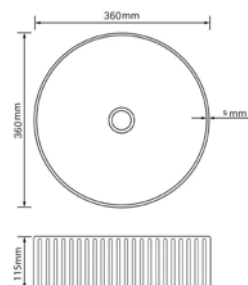

MAISON BANOS™

GROOVE		RRP
Q4-06446	Counter Top Basin	£135
Q4-23201	Professional Basin Waste	£36

Technical Information

- 360 x 360 x 115
- No tap hole
- Professional basin waste, suitable for basins with and without an overflow – also able to adapt it to be freeflow