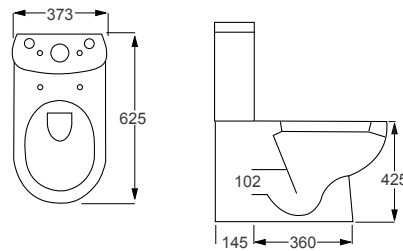

RAK
CERAMICS

KALA		RRP
Q4-12162	Std. WC Pan	£206
Q4-12159	Top Flush 6/3ltr Cistern	£120
Q4-12170	Soft Close Seat	£109

Technical Information

- Soft-close seat
- Quick-release seat
- Short projection
- Water inlet right or left
- 6/3 litre cistern