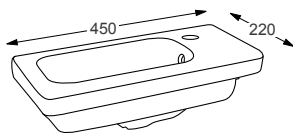

RAK
CERAMICS

RESORT	RRP
Q4-12267 450 Slimline Basin	£120
Q4-23201 Professional Basin Waste	£36

Technical Information

- 450 x 220
- One right-hand tap hole
- Professional basin waste, suitable for basins with and without an overflow – also able to adapt it to be freeflow