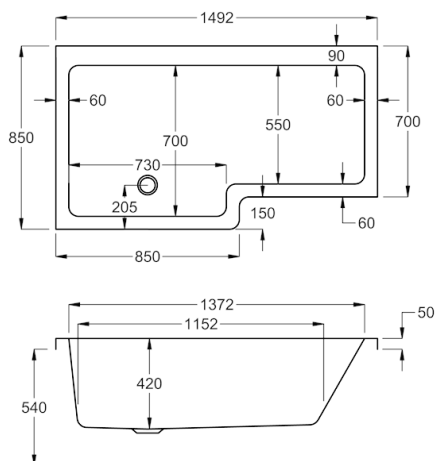

carron⁵

229 LITRES

1500 x 700-850mm LH H540mm D420mm		RRP
Bathtub	Q4-02173	£642
Front Panel	Q4-02324	£230
End Panel	Q4-02312	£144
Quantum Square Showerbath Screen	Q4-02347	£399

carronite™

229 LITRES

1500 x 700-850mm LH H540mm D420mm		RRP
Bathtub	Q4-02174	£923
Front Panel	Q4-02325	£499
End Panel	Q4-02313	£197
Quantum Square Showerbath Screen	Q4-02347	£399

1500