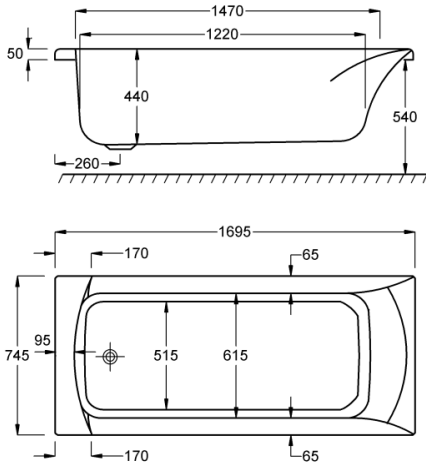

1700

carron5

195 LITRES

1700 x 750mm H540mm D440mm		RRP
Bathtub	Q4-02189	£668
Front Panel	Q4-02318	£173
End Panel	Q4-02289	£122

carronite™

195 LITRES

1700 x 750mm H540mm D440mm		RRP
Bathtub	Q4-02190	£978
Front Panel	Q4-02319	£234
End Panel	Q4-02275	£162

1700