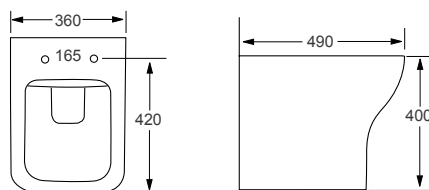

Technical Information

- Rimless design

RIMLESS

OUTLINE		RRP
Q4-06400	Back To Wall Pan	£175
Q4-06419	Slim Soft Close Seat	£78
Q4-06401	Soft Close Seat	£72

Technical Information

- Soft-close seat
- Quick-release seat