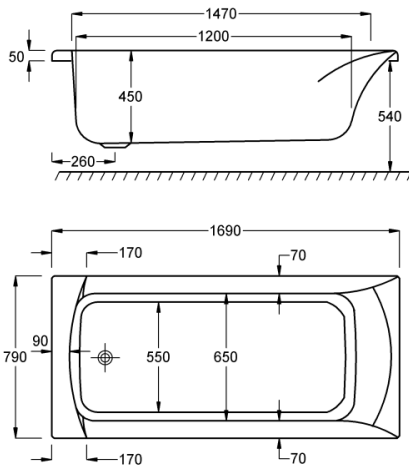

carron5

220 LITRES

1700 x 800mm H540mm D450mm		RRP
Bathtub	Q4-02193	£745
Front Panel	Q4-02318	£173
End Panel	Q4-02291	£122

carronite™

220 LITRES

1700 x 800mm H540mm D450mm		RRP
Bathtub	Q4-02194	£1193
Front Panel	Q4-02319	£234
End Panel	Q4-02277	£162

1800