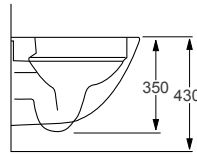

RAK
CERAMICS

RIMLESS

SENSATION	RRP
Q4-12301 Mini Wall Hung Rimless Pan	£396
Q4-12305 Soft Close Seat	£127

Technical Information

- Soft-close seat
- Quick-release seat
- Rimless WC
- Hidden fixings
- Requires frame system