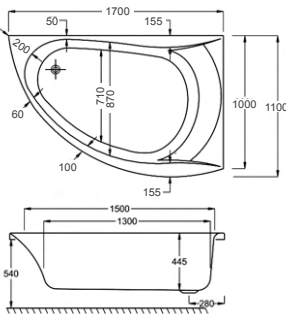

carronite™

407 LITRES

1500 x 1500mm H570mm D495mm		RRP
Bathtub	Q4-02231	£1999
Corner Panel	Q4-02265	£460

1700