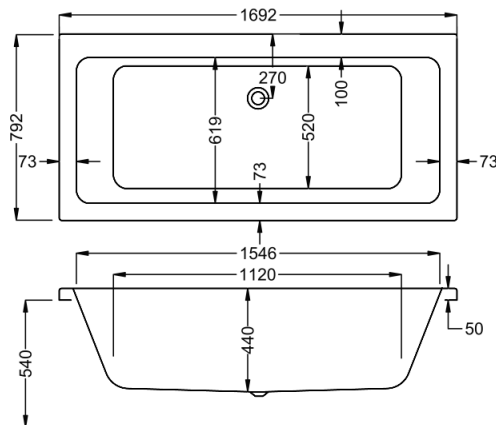

carron⁵

200 LITRES

1700 x 800mm H540mm D440mm		RRP
Bathtub	Q4-02392	£576
Front Panel	Q4-02318	£173
End Panel	Q4-02291	£122

carronite™

200 LITRES

1700 x 800mm H540mm D440mm		RRP
Bathtub	Q4-02393	£856
Front Panel	Q4-02319	£234
End Panel	Q4-02277	£162

1800