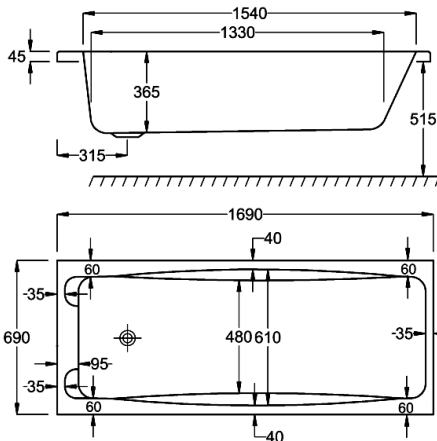

carron SWALLOW TWIN GRIP - SINGLE ENDED

Featuring gentle curves, twin grip handles and an anti-slip base, the Swallow bath will stand the test of time.

Choose from 5mm acrylic or Carronite, which keeps your bath water warmer for longer.

Key features:

- Made in the UK
- Available in Carron 8
- Premium strength
- Textured base
- Twin grip

1700