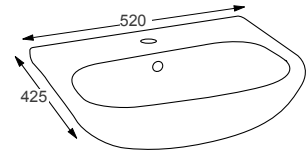

RAK
CERAMICS

KALA		RRP
Q4-12165	520 Semi-Recessed Basin 1TH	£204
Q4-23201	Professional Basin Waste	£36

Technical Information

- 520 x 425 x 147
- Minimum furniture depth: 270mm
- Professional basin waste, suitable for basins with and without an overflow – also able to adapt it to be freeflow