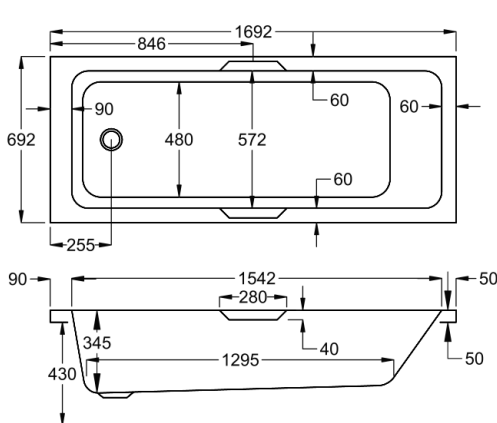

1700

carron⁵

174 LITRES

1700 x 700mm H430mm D345mm		RRP
Bathtub	Q4-02402	£484
Front Panel	Q4-02256	£154
End Panel	Q4-02258	£122
CARRONITE L Shape Panel	Q4-02501	£439

carronite™

174 LITRES

1700 x 700mm H430mm D345mm		RRP
Bathtub	Q4-02403	£775
Front Panel	Q4-02257	£223
End Panel	Q4-02259	£162
CARRONITE L Shape Panel	Q4-02501	£439