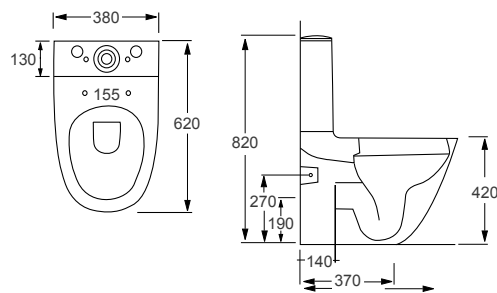

RAK
CERAMICS
RIMLESS

SENSATION		RRP
Q4-12306	Flush Fit WC Pan	£466
Q4-12307	Top Flush Cistern	£209
Q4-12305	Soft Close Seat	£127

Technical Information

- Soft-close seat
- Quick-release seat
- Rimless WC
- Water inlet right or left

We recommend:

The Maison Banos Artist tap range, see from page 358.