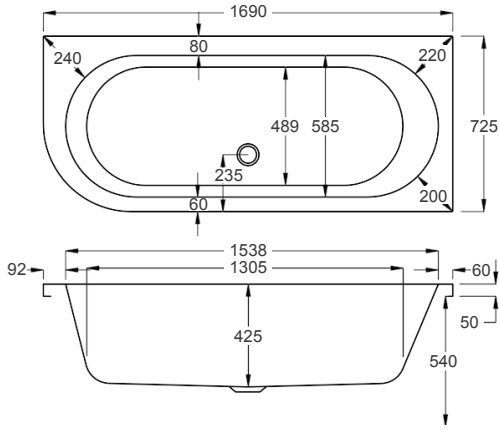

1700

carron5

205 LITRES

1700 x 725mm LH H540mm D425mm		RRP
Bathtub	Q4-02213	£680
Curved Panel	Q4-02336	£310

carronite™

205 LITRES

1700 x 725mm LH H540mm D425mm		RRP
Bathtub	Q4-02214	£1104
Curved Panel	Q4-02337	£438

1700