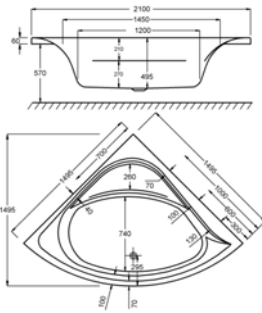

carronite™

190 LITRES

1200 x 1200mm H540mm D400mm		RRP
Bathtub	Q4-02243	£1252
Corner Panel	Q4-02261	£460

1500