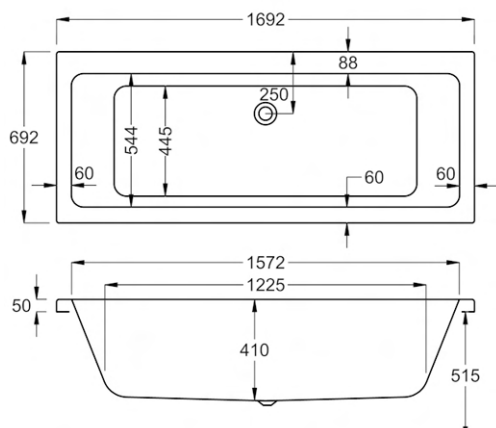

carron⁵

165 LITRES

1700 x 700mm H515mm D410mm		RRP
Bathtub	Q4-02159	£415
Front Panel	Q4-02320	£154
End Panel	Q4-02285	£122

carronite™

165 LITRES

1700 x 700mm H515mm D410mm		RRP
Bathtub	Q4-02160	£725
Front Panel	Q4-02321	£223
End Panel	Q4-02271	£162