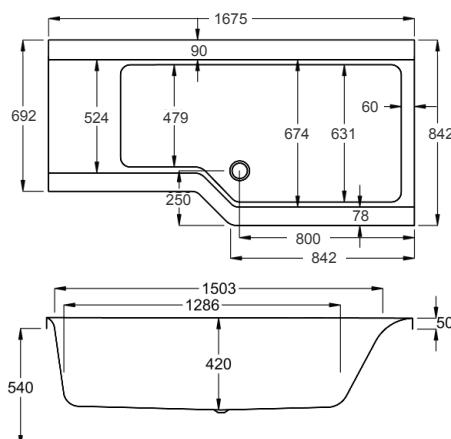

carron⁵

245 LITRES

1675 x 700-850mm RH H540mm D420mm		RRP
Bathtub	Q4-02527	£896
Front Panel	Q4-02529	£304
End Panel	Q4-02312	£144
Quantum Square Showerbath Screen	Q4-02347	£399

carronite^{TM}

245 LITRES

1675 x 700-850mm RH H540mm D420mm		RRP
Bathtub	Q4-02528	£1423
Front Panel	Q4-02530	£484
End Panel	Q4-02313	£197
Quantum Square Showerbath Screen	Q4-02347	£399