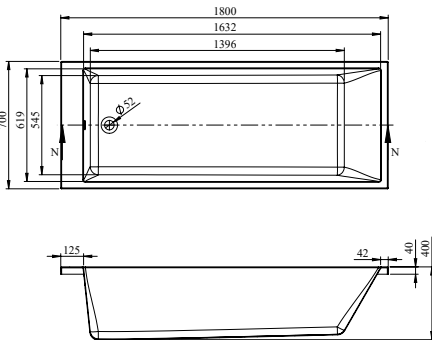

240 LITRES

1700 x 750mm H500mm D400mm	RRP
Bath tub	Q4-07079
	£499

1800

270 LITRES

1800 x 700mm H500mm D400mm	RRP
Bath tub	Q4-07080
	£565