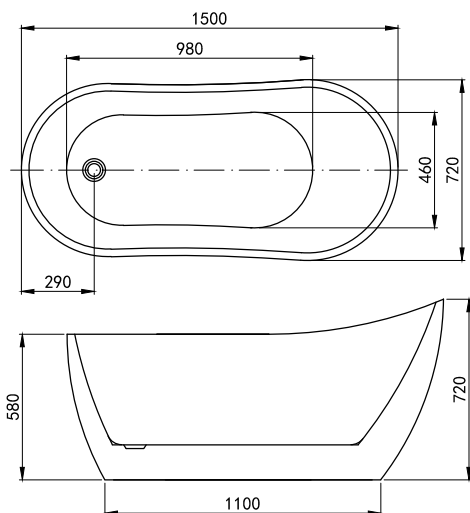

220 LITRES

H680mm W1500mm D700mm		RRP
Bathtub	Q4-06503	£1420
Gloss White Waste Kit	Q4-06518	£70
Matt Black Waste Kit	Q4-06517	£70
Brushed Brass Waste Kit	Q4-06524	£70

Comes with chrome waste

Key features:

- 10-year warranty
- Heat-retaining quality acrylic
- Premium strength
- Industry-leading design