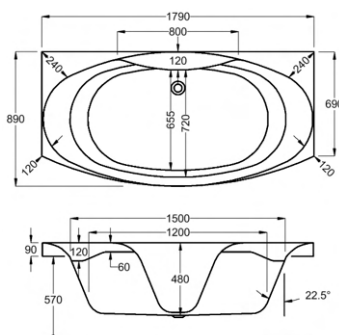

1800

carron⁵ MISTRAL - DOUBLE ENDED

330 LITRES

1800 x 700-900mm H570mm D480mm		RRP
Bathtub	Q4-02128	£1244
Front Panel	Q4-02302	£264
End Panel	Q4-02303	£137

carronite™

330 LITRES

1800 x 700-900mm H570mm D480mm		RRP
Bathtub	Q4-02129	£1835