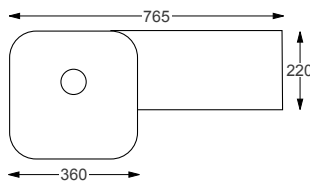

RAK
CERAMICS

PETIT SQUARE	RRP
Q4-12357 RH Basin & LH Ledge	£329
Q4-12358 LH Basin & RH Ledge	£329

Technical Information

- 765 x 360
- One tap hole
- Wall hung only