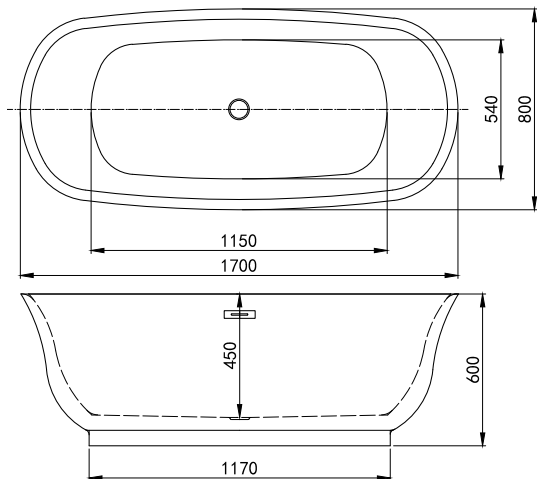

REEF

FROM £1560

1700

275 LITRES

H600mm W1700mm D800mm		RRP
Bathtub	Q4-06520	£1560
Gloss White Waste Kit	Q4-06518	£70
Matt Black Waste Kit	Q4-06517	£70
Brushed Brass Waste Kit	Q4-06524	£70

Comes with chrome waste

Key features:

- 10-year warranty
- Heat-retaining quality acrylic
- Premium strength
- Industry-leading design