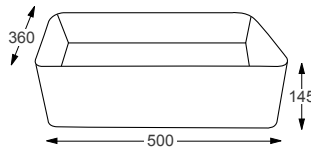

MOON SQUARE		RRP
Q4-12271	500 Sit On Basin	£263
Q4-23201	Professional Basin Waste	£36

Technical Information

- 500 x 360 x 145
- Sit on basin only
- Professional basin waste, suitable for basins with and without an overflow – also able to adapt it to be freeflow

RAK CERAMICS