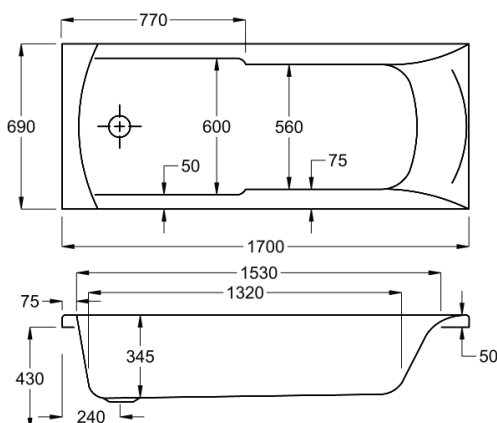

carron5

145 LITRES

1700 x 700mm H430mm D345mm		RRP
Bathtub	Q4-02037	£415
Front Panel	Q4-02256	£154
End Panel	Q4-02258	£122
CARRONITE L Shape Panel	Q4-02501	£439

carronite™

145 LITRES

1700 x 700mm H430mm D345mm		RRP
Bathtub	Q4-02038	£722
Front Panel	Q4-02257	£223
End Panel	Q4-02259	£162
CARRONITE L Shape Panel	Q4-02501	£439