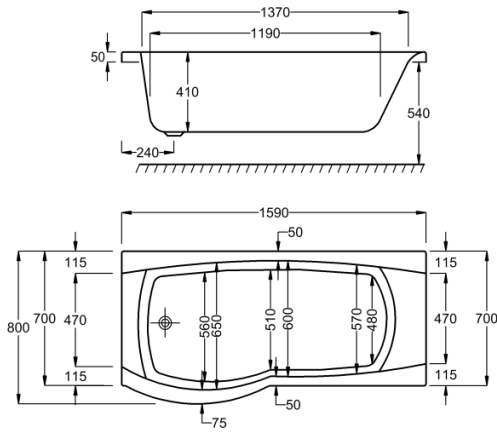

1600

carron5

210 LITRES

1600 x 700-800mm LH H540mm D410mm		RRP
Bathtub	Q4-02071	£839
Front Panel	Q4-02295	£221
End Panel	Q4-02312	£144
Shower Screen	Q4-02343	£371

carronite™

210 LITRES

1600 x 700-800mm LH H540mm D410mm		RRP
Bathtub	Q4-02072	£1322
Front Panel	Q4-02296	£449
End Panel	Q4-02313	£197
Shower Screen	Q4-02343	£371

1600