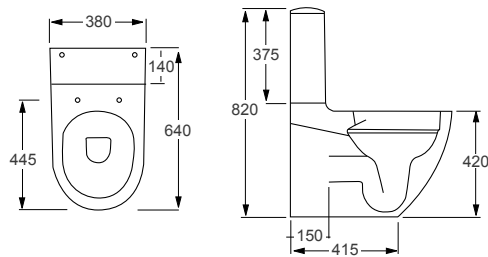

RAK
CERAMICS
RIMLESS

DES		RRP
Q4-12343	Flush Fit WC Pan	£429
Q4-12307	Top Flush Cistern	£209
Q4-12342	Soft Close Seat	£127

Technical Information

- Soft-close seat
- Quick-release seat
- Rimless WC
- Water inlet right or left
- 6/3 litre cistern