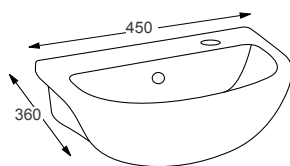

COMPACT		RRP
Q4-12148	450 Semi-Recessed Basin (RH)	£220
Q4-23201	Professional Basin Waste	£36

Technical Information

- 450 x 360 x 185
- Minimum furniture depth: 220mm
- Professional basin waste, suitable for basins with and without an overflow – also able to adapt it to be freeflow