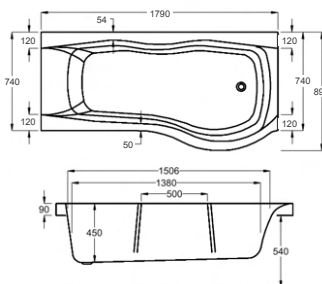

carron⁵ SIGMA SHOWER BATH

265 LITRES

1800 x 750-900mm RH H540mm D450mm		RRP
Bathtub	Q4-02472	£1355
Front Panel	Q4-02514	£250
End Panel	Q4-02385	£144
Shower Screen	Q4-02350	£371

carronite™

265 LITRES

1800 x 750-900mm RH H540mm D450mm		RRP
Bathtub	Q4-02474	£1945
Front Panel	Q4-02515	£449
End Panel	Q4-02383	£196
Shower Screen	Q4-02350	£371

1575