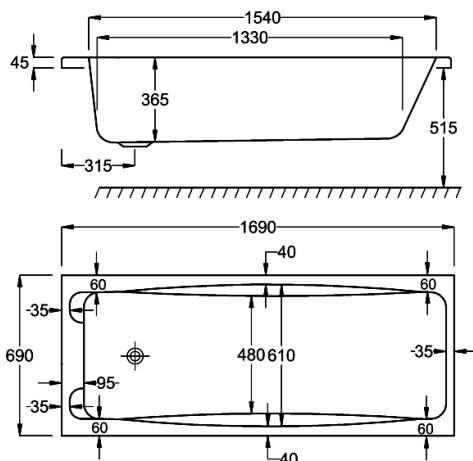

carron⁵

185 LITRES

1800 x 700mm H540mm D365mm		RRP
Bathtub	Q4-02224	£750
Front Panel	Q4-02322	£184
End Panel	Q4-02286	£122

carronite™

185 LITRES

1800 x 700mm H540mm D365mm		RRP
Bathtub	Q4-02225	£1032
Front Panel	Q4-02323	£244
End Panel	Q4-02272	£162

1700