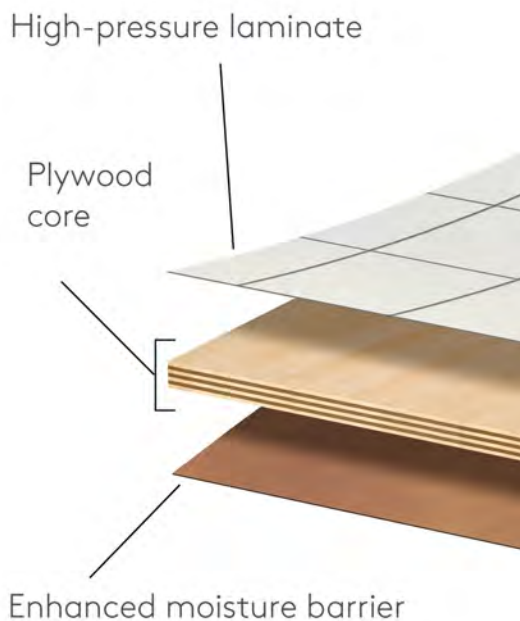

FIBO

Designed and manufactured in Norway, these waterproof wall panels make installation easy and efficient. The wall system can be installed five times faster than tiles, and panels can be attached to timber frame, tiles or plasterboard.

Fibo wall panels come with a unique Aqualock 'click-lock' system that provides a 100% waterproof surface when used in conjunction with an approved sealant, making the job quick and easy, and the joints virtually invisible.

These waterproof wall panels have now been verified to be anti-bacterial. All surfaces have been thoroughly tested at an independent laboratory in accordance with ISO 22196:2011.