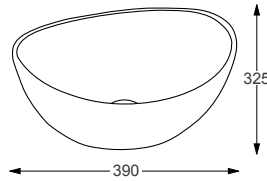

RAK
CERAMICS

SHELL		RRP
Q4-12289	390 Sit On Basin	£143
Q4-23201	Professional Basin Waste	£36

Technical Information

- 390 x 325
- No tap hole
- Professional basin waste, suitable for basins with and without an overflow – also able to adapt it to be freeflow