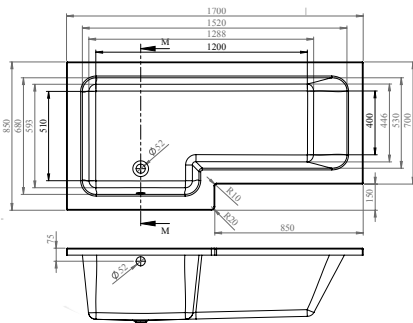

NATURAL

Natural gives you the best of both worlds: a spacious showering area, plus the option to kick back in the bath.

Pair this quadratic design with a chrome, matt black or brushed brass screen.

1700

180 LITRES

1700 x 700/850mm LH H500mm D410mm		RRP
Bathtub	Q4-07083	£385
Front Panel	Q4-07085	£129
End Panel	Q4-07086	£82

1700

180 LITRES

1700 x 700/850mm RH H500mm D410mm		RRP
Bathtub	Q4-07084	£385
Front Panel	Q4-07085	£129
End Panel	Q4-07086	£82