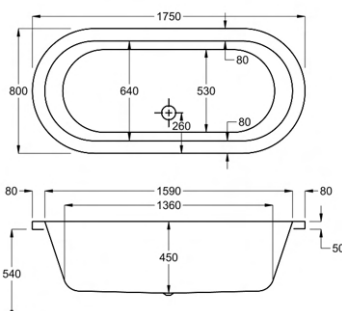

1750

carron⁵ HALCYON SQUARE INSET

286 LITRES

1750 x 800mm H550mm D440mm	RRP
Bathtub	Q4-02487 £761

carronite™

286 LITRES

1750 x 800mm H550mm D440mm	RRP
Bathtub	Q4-02488 £1291

1750