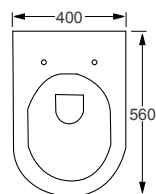

RAK
CERAMICS

RIMLESS

FEELING GREY/BLACK		RRP
Q4-12352	Wall Hung Pan	● £554
Q4-12353	Soft Close Seat	● £160
Q4-12351	Wall Hung Pan	● £554
Q4-12354	Soft Close Seat	● £160

Technical Information

- Soft-close seat
- Quick-release seat
- Rimless WC
- Requires frame system