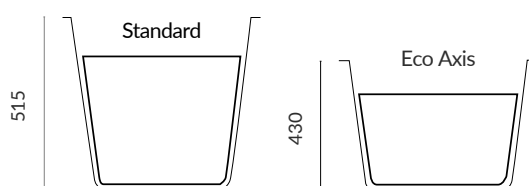

Eco Water Capacity

Key features:

- Made in the UK
- Superb heat retention
- Premium strength
- Industry-leading design
- L Panel option available