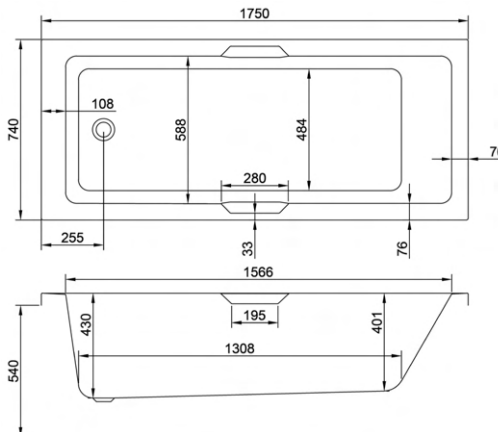

carron⁵

247 LITRES

1750 x 750mm H540mm D430mm		RRP
Bathtub	Q4-02595	£656
Front Panel	Q4-02601	£173
End Panel	Q4-02289	£122

carronite™

247 LITRES

1750 x 750mm H540mm D430mm		RRP
Bathtub	Q4-02596	£926
Front Panel	Q4-02602	£234
End Panel	Q4-02275	£162

1800