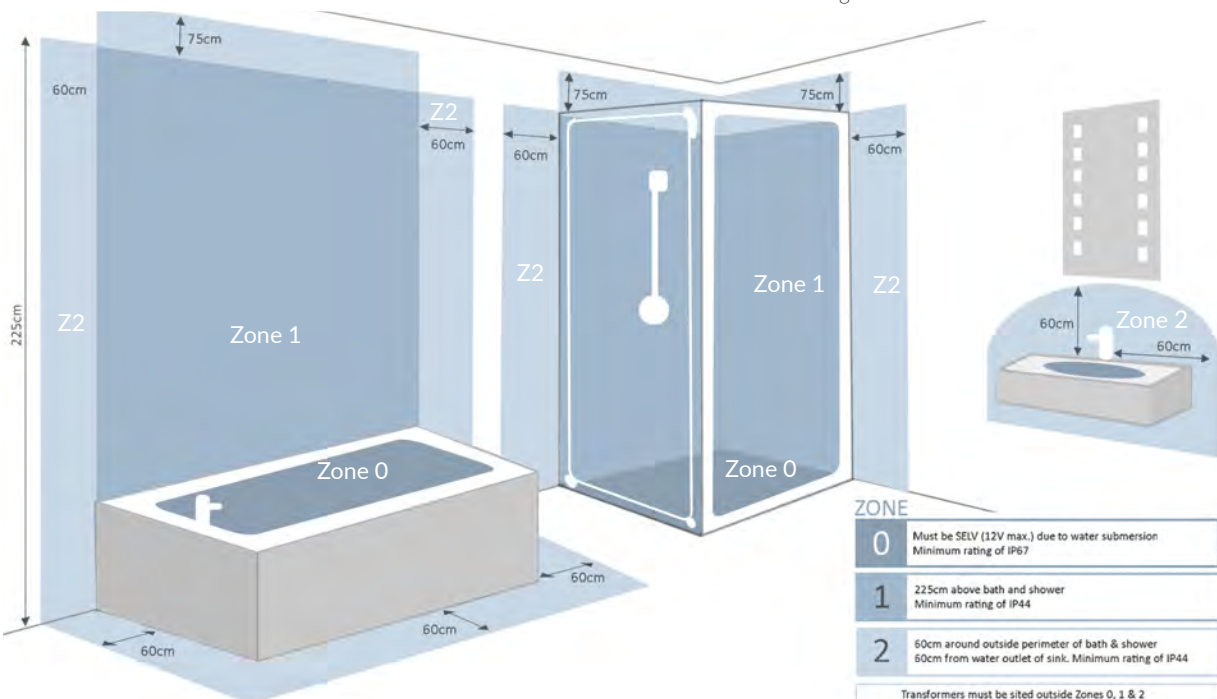

ARTIST

TOILET ROLL HOLDER		
CODE	SIZE	RRP
Q4-06039	H26 x W165 x D68	£49
Q4-06040	H26 x W165 x D68	£49
Q4-06042	H26 x W165 x D68	£49
Q4-06041	H26 x W165 x D68	£59

TOWEL HOLDER		
CODE	SIZE	RRP
Q4-06043	H26 x W233 x D68	£49
Q4-06044	H26 x W233 x D68	£49
Q4-06046	H26 x W233 x D68	£49
Q4-06045	H26 x W233 x D68	£59