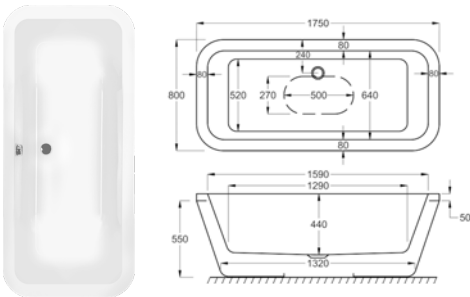

Comes with waste

1750

carronite™ HALCYON SQUARE FREESTANDING 286 LITRES

1750 x 800mm H560mm D450mm		RRP
Bathtub	Q4-02105	£2131

Comes with waste

carron CELSIUS

1900

carronite™ CELSIUS FREESTANDING 330 LITRES