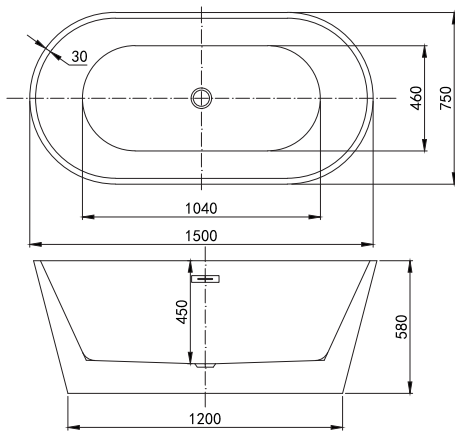

QUATTRO

FROM £1320

BATHS

1500

1600

Key features:

- 10-year warranty
- Heat-retaining quality acrylic
- Premium strength
- Industry-leading design

225 LITRES

H580mm W1500mm D750mm		RRP
Bathtub	Q4-06513	£1320
Gloss White Waste Kit	Q4-06518	£70
Matt Black Waste Kit	Q4-06517	£70
Brushed Brass Waste Kit	Q4-06524	£70

Comes with chrome waste

235 LITRES

H580mm W1600mm D750mm		RRP
Bathtub	Q4-06502	£1350
Gloss White Waste Kit	Q4-06518	£70
Matt Black Waste Kit	Q4-06517	£70
Brushed Brass Waste Kit	Q4-06524	£70

Comes with chrome waste