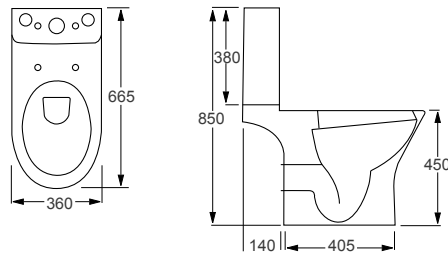

RAK
CERAMICS
RIMLESS

RESORT OPEN BACK		RRP
Q4-12253	Tall Open Back Rimless Pan	£452
Q4-12252	Top Flush Cistern	£182
Q4-12288	Slim Soft Close Seat	£120
Q4-12154	Soft Close Seat	£120

Technical Information

- Soft-close seat
- Quick-release seat
- Water inlet right or left
- Rimless WC