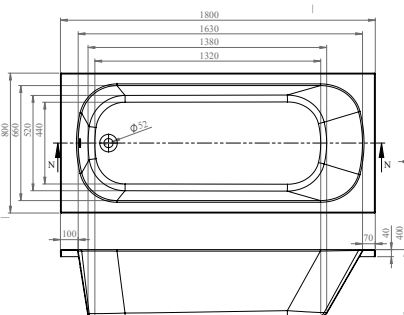

190 LITRES

1700 x 750mm H500mm D400mm	RRP
Bath tub	Q4-07075
	£345

1800