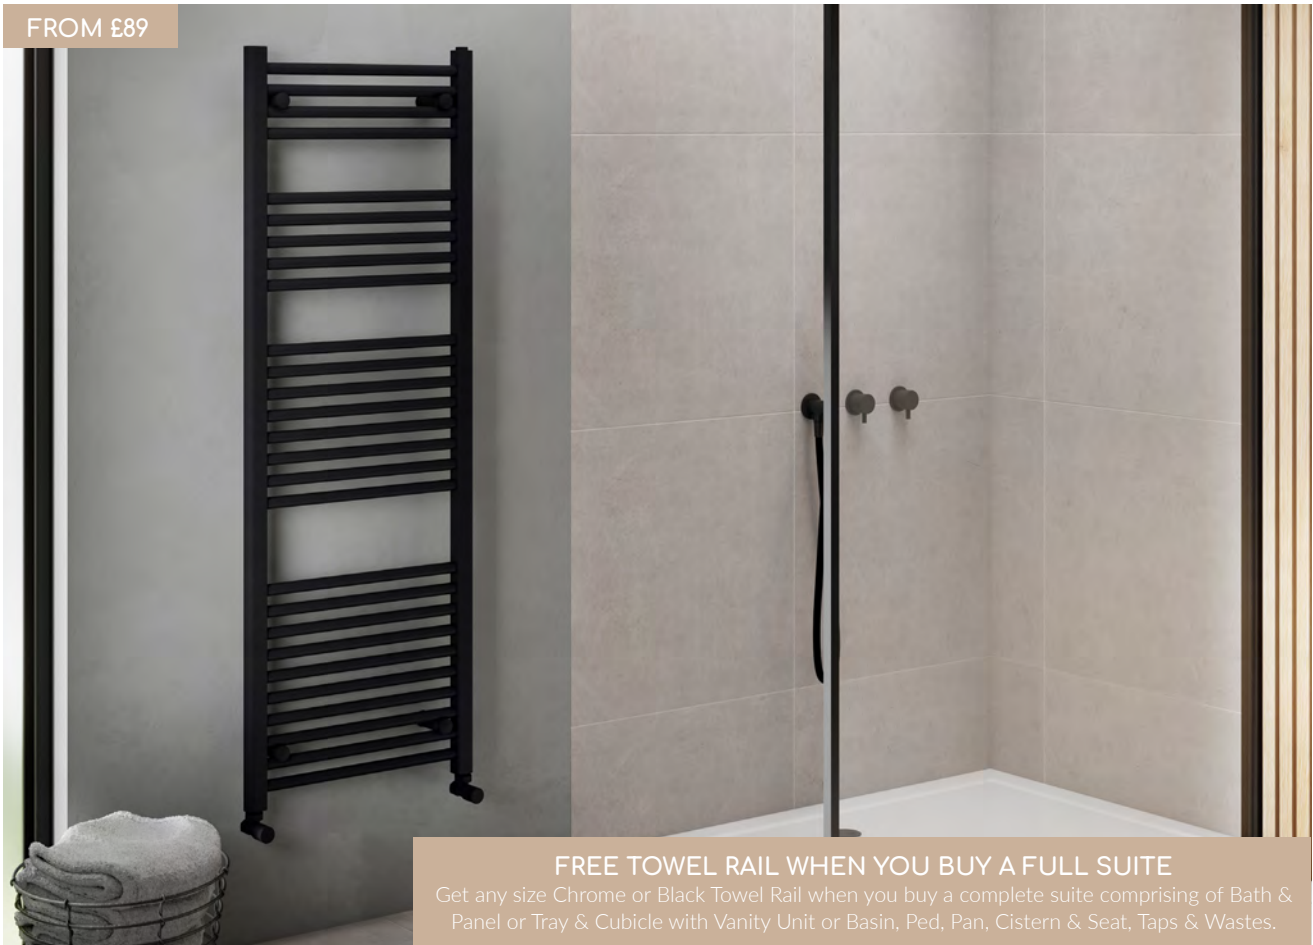

FROM £89

FREE TOWEL RAIL WHEN YOU BUY A FULL SUITE

Get any size Chrome or Black Towel Rail when you buy a complete suite comprising of Bath & Panel or Tray & Cubicle with Vanity Unit or Basin, Ped, Pan, Cistern & Seat, Taps & Wastes.