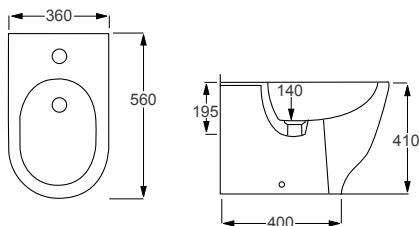

RAK
CERAMICS

MOON RRP
Q4-12230 Back To Wall Bidet £369

Technical Information

- One tap hole
- Integrated overflow
- Floor mounted