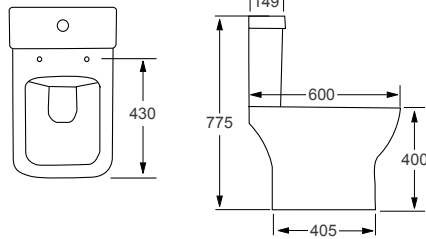

CLOSE COUPLED TOILETS - OPEN BACK

RIMLESS

OUTLINE	RRP
Q4-06402 Std. WC Pan	£185
Q4-06403 Top Flush Cistern	£95
Q4-06401 Soft Close Seat	£72
Q4-06419 Slim Soft Close Seat	£78

Technical Information

- Soft-close seat
- Quick-release seat
- Water inlet right or left