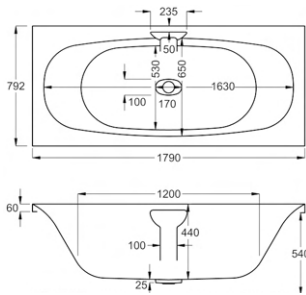

1800

carron⁵ ECHELON - DOUBLE ENDED

230 LITRES

1800 x 800mm H540mm D440mm		RRP
Bathtub	Q4-02081	£1367
Front Panel	Q4-02322	£184
End Panel	Q4-02291	£122
Manual Valve Single Lever	Q4-43054	£180

Bath comes with filler and waste

carronite™

230 LITRES

1800 x 800mm H540mm D440mm		RRP
Bathtub	Q4-02082	£1780
Front Panel	Q4-02323	£244
End Panel	Q4-02277	£162
Manual Valve Single Lever	Q4-43054	£180

Bath comes with filler and waste