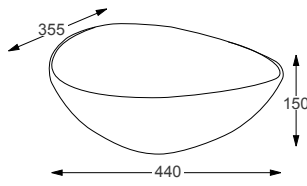

SIT ON BASINS

ZANETTI®

ASPECT ROUND		RRP
Q4-29031	Sit On Basin	£199
Q4-23201	Professional Basin Waste	£36

Technical Information

- 350 x 350 x 150
- No tap hole
- Professional basin waste, suitable for basins with and without an overflow – also able to adapt it to be freeflow