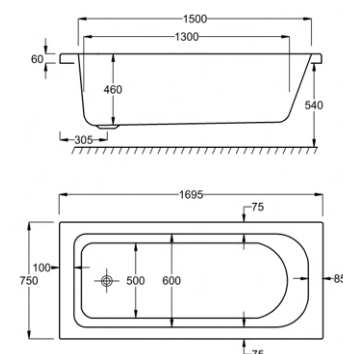

1700

carron⁵

210 LITRES

1700 x 750mm H540mm D460mm		RRP
Bathtub	Q4-02045	£707
Front Panel	Q4-02318	£173
End Panel	Q4-02289	£122

carronite™

210 LITRES

1700 x 750mm H540mm D460mm		RRP
Bathtub	Q4-02046	£950
Front Panel	Q4-02319	£234
End Panel	Q4-02275	£162