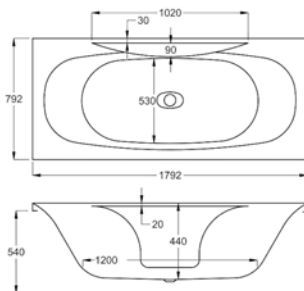

1800

carron⁵ EQUITY - DOUBLE ENDED

225 LITRES

1800 x 800mm H540mm D440mm		RRP
Bathtub	Q4-02361	£1021
Front Panel	Q4-02322	£184
End Panel	Q4-02291	£122

carronite™

225 LITRES

1800 x 800mm H540mm D440mm		RRP
Bathtub	Q4-02362	£1481
Front Panel	Q4-02323	£244
End Panel	Q4-02277	£162