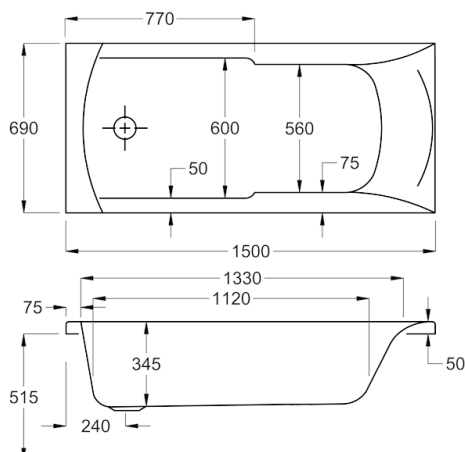

carron ECO MATRIX - SINGLE ENDED

Matrix is perfect for relaxing with its sloping back rest and curved design, which also makes this bath a beautiful addition to your space.

All Carron baths are made in Britain, easy to install, and simple to clean.

Key features:

- Made in the UK
- Premium strength
- Textured base
- Grips available

1500

carron⁵

131 LITRES

1500 x 700mm H515mm D345mm		RRP
Bathtub	Q4-02122	£415
Front Panel	Q4-02315	£154
End Panel	Q4-02285	£122
CARRONITE L Shape Panel	Q4-02502	£439

carronite™

131 LITRES

1500 x 700mm H515mm D345mm		RRP
Bathtub	Q4-02123	£722
Front Panel	Q4-02314	£223
End Panel	Q4-02271	£162
CARRONITE L Shape Panel	Q4-02502	£439