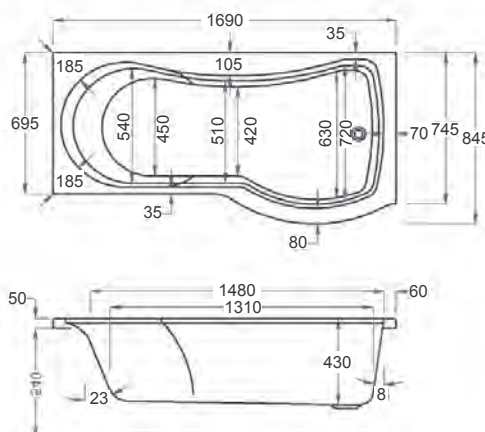

carron⁵

250 LITRES

1700 x 700-850mm RH H540mm D430mm		RRP
Bathtub	Q4-02185	£701
Front Panel	Q4-02332	£192
End Panel	Q4-02312	£144
Shower Screen	Q4-02350	£371

carronite™

250 LITRES

1700 x 700-850mm RH H540mm D430mm		RRP
Bathtub	Q4-02186	£1063
Front Panel	Q4-02333	£401
End Panel	Q4-02313	£197
Shower Screen	Q4-02350	£371