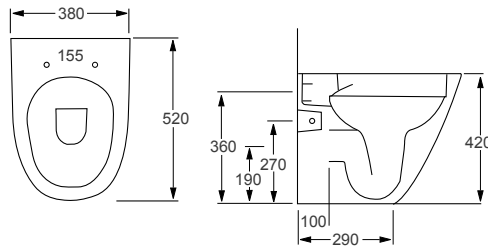

- Soft-close seat
- Quick-release seat

RAK
CERAMICS

MOON		RRP
Q4-12228	Back To Wall Pan	£363
Q4-12236	Soft Close Seat	£164
Q4-19133	6/3ltr Concealed Cistern	£99

Technical Information

- Soft-close seat
- Quick-release seat