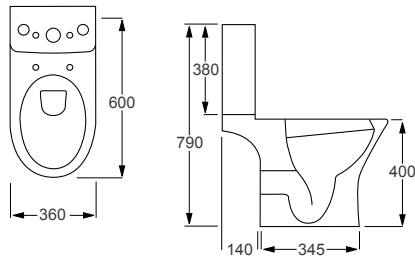

RAK
CERAMICS
RIMLESS

RESORT		RRP
Q4-12255	Open Rimless WC Pan	£254
Q4-12252	Top Flush Cistern	£182
Q4-12287	Slim Soft Close Seat	£120
Q4-12269	Soft Close Seat	£120

Technical Information

- Soft-close seat
- Quick-release seat
- Rimless WC
- Water inlet right or left
- 6/3 litre cistern