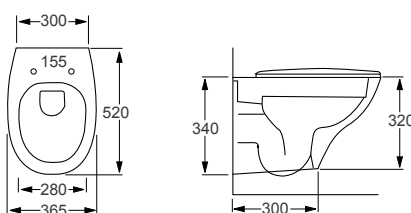

RIMLESS

MORNING		RRP
Q4-12277	Wall Hung Pan	£209
Q4-12278	Soft Close Seat	£109

Technical Information

- Soft-close seat
- Quick-release seat
- Rimless WC
- Requires frame system