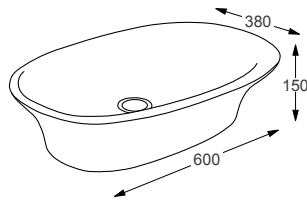

RAK
CERAMICS

SENSATION		RRP
Q4-12308	600 Sit On Basin	£274
Q4-23201	Professional Basin Waste	£36

Technical Information

- 600 x 380 x 150
- No tap hole
- Professional basin waste, suitable for basins with and without an overflow – also able to adapt it to be freeflow