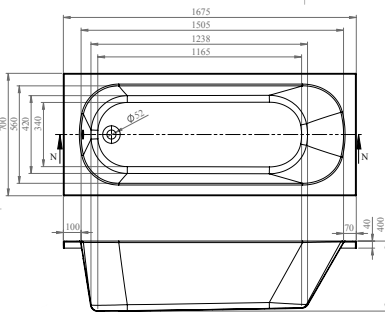

170 LITRES

1600 x 700mm H500mm D400mm	RRP
Bath tub	Q4-07072
	£285

1675