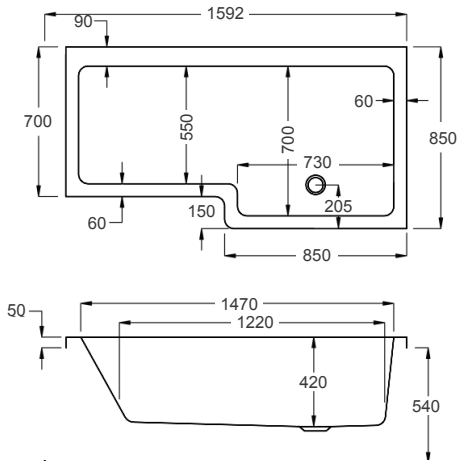

carronite[™]

250 LITRES

1600 x 700-850mm LH H540mm D420mm		RRP
Bathtub	Q4-02387	£923
Front Panel	Q4-02391	£499
End Panel	Q4-02313	£197
Quantum Square Showerbath Screen	Q4-02347	£399

1600

carron⁵

250 LITRES