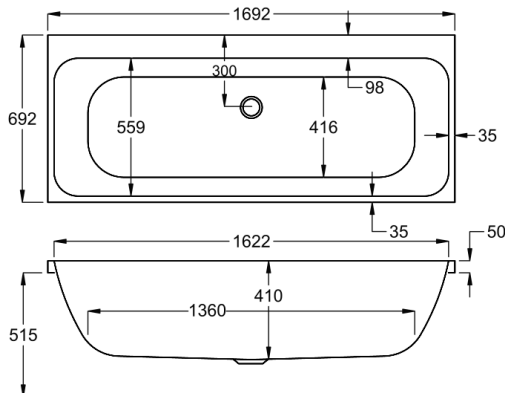

1700

carron5

205 LITRES

1700 x 700mm H515mm D410mm		RRP
Bathtub	Q4-02191	£481
Front Panel	Q4-02320	£154
End Panel	Q4-02285	£122
CARRONITE L Shape Panel	Q4-02299	£439

carronite™

205 LITRES

1700 x 700mm H515mm D410mm		RRP
Bathtub	Q4-02192	£821
Front Panel	Q4-02321	£223
End Panel	Q4-02271	£162
CARRONITE L Shape Panel	Q4-02299	£439