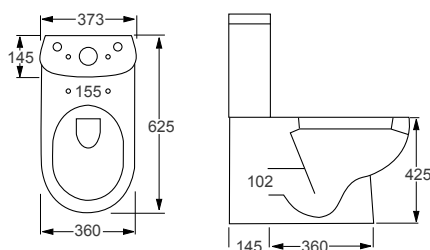

RIMLESS

KALA	RRP
Q4-12161 Flush Fit WC Pan	£206
Q4-12159 Top Flush 3/6ltr Cistern	£120
Q4-12170 Soft Close Seat	£109

Technical Information

- Soft-close seat
- Short projection