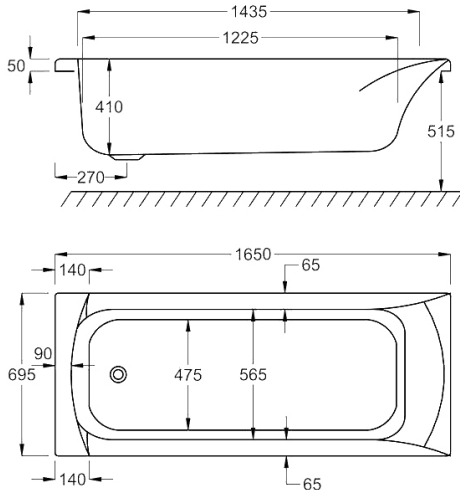

carron5

167 LITRES

1650 x 700mm H515mm D410mm		RRP
Bathtub	Q4-02059	£502
Front Panel	Q4-02282	£154
End Panel	Q4-02285	£122

carronite™

167 LITRES

1650 x 700mm H515mm D410mm		RRP
Bathtub	Q4-02060	£827
Front Panel	Q4-02268	£223
End Panel	Q4-02271	£162

1675