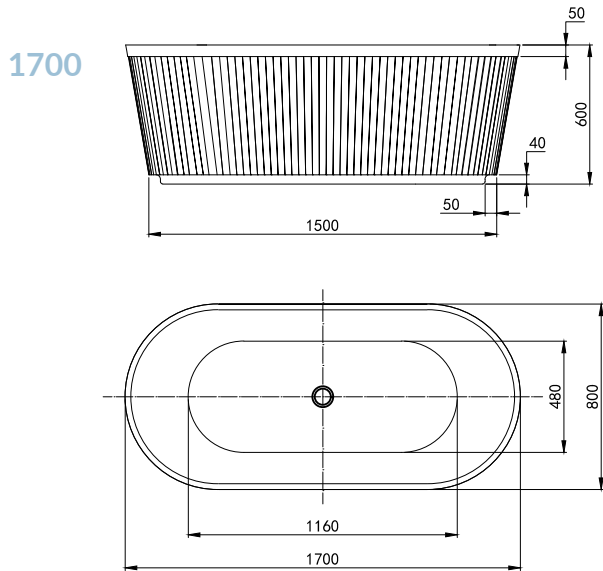

GROOVE

NEW

FROM £1500

BATHS

Prepare for compliments. This textured freestanding bath will become a real talking point.

The ultimate in indulgence, any stresses from the day will be washed away in the Groove bath.