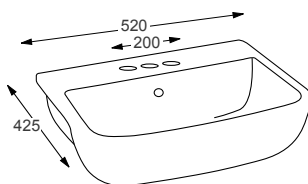

SERIES 600		RRP
Q4-12199	520 Semi-Recessed Basin 1TH	£193
Q4-23201	Professional Basin Waste	£36

Technical Information

- 520 x 425 x 190
- Minimum furniture depth: 265mm
- Professional basin waste, suitable for basins with and without an overflow – also able to adapt it to be freeflow