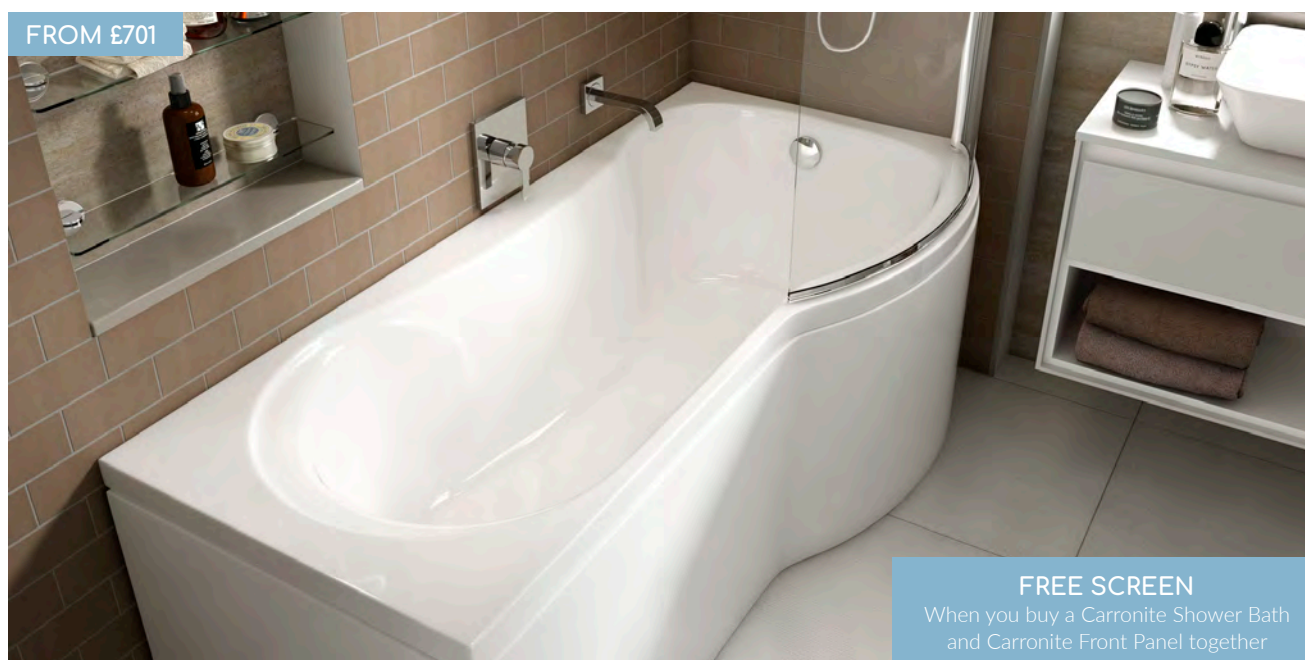

Featuring contoured lines and a wide curved end, the Arc is both luxurious and comfortable.

You'll have plenty of space for showering in this asymmetrical bath.

1700

carron⁵

250 LITRES

1700 x 700-850mm LH H540mm D430mm		RRP
Bathtub	Q4-02183	£701
Front Panel	Q4-02332	£192
End Panel	Q4-02312	£144
Shower Screen	Q4-02350	£371