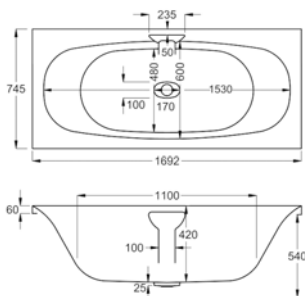

carron ECHELON & LINEA - DOUBLE ENDED

Both Echelon and Linea are baths of exceptional quality.

Echelon offers an elliptical aesthetic, whereas Linea features an asymmetrical, modern shape mimicking waves – perfect for a bathroom.

1700

carron⁵ ECHELON - DOUBLE ENDED

209 LITRES

1700 x 750mm H540mm D420mm		RRP
Bathtub	Q4-02079	£1181
Front Panel	Q4-02318	£173
End Panel	Q4-02289	£122
Manual Valve Single Lever	Q4-43054	£180

Bath comes with filler and waste

carronite™

209 LITRES

1700 x 750mm H540mm D420mm		RRP
Bathtub	Q4-02080	£1502
Front Panel	Q4-02319	£234
End Panel	Q4-02275	£162
Manual Valve Single Lever	Q4-43054	£180

Bath comes with filler and waste