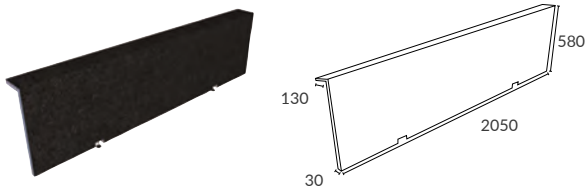

READY TO TILE FRONT BATH PANEL WITH LIP		RRP
Front Panel 2050mm With Lip	Q4-23122	£224

Technical Information

- 2050 x 580 x 30mm
- Easy to cut to size
- Pre-formed panels with adjustable legs