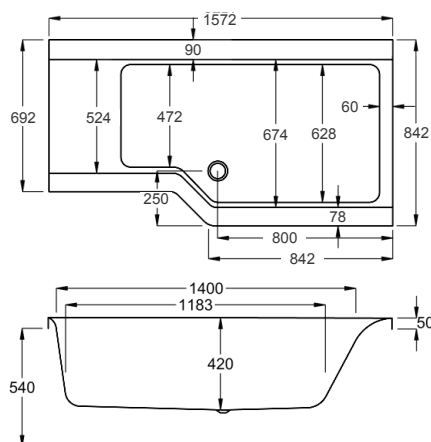

carroniteTM

225 LITRES

1575 x 700-850mm LH H540mm D420mm		RRP
Bathtub	Q4-02428	£1423
Front Panel	Q4-02438	£484
End Panel	Q4-02313	£197
Quantum Square Showerbath Screen	Q4-02347	£399

1575

carron⁵

225 LITRES