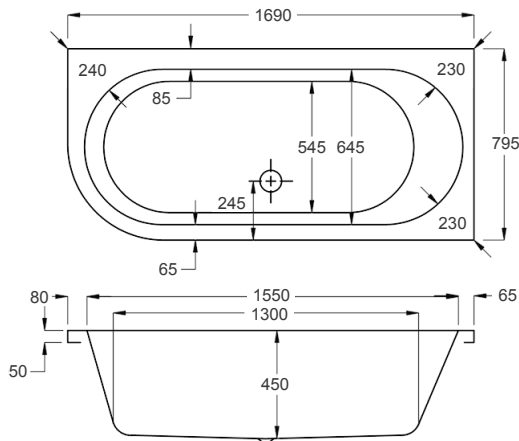

carron5

250 LITRES

1700 x 800mm LH H540mm D450mm		RRP
Bathtub	Q4-02217	£821
Curved Panel	Q4-02338	£340

carronite™

250 LITRES

1700 x 800mm LH H540mm D450mm		RRP
Bathtub	Q4-02218	£1259
Curved Panel	Q4-02339	£438

1700