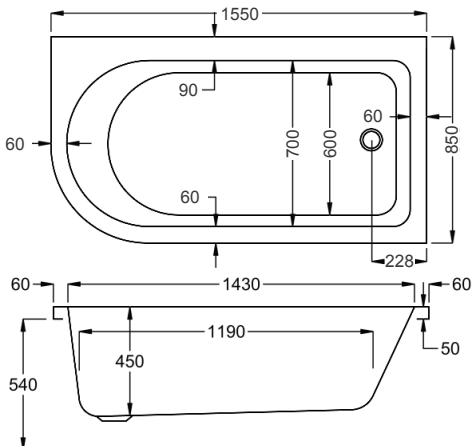

1550

carron⁵

262 LITRES

1550 x 850mm LH H540mm D450mm		RRP
Bath tub	Q4-02398	£888
Curved Panel	Q4-02404	£325
Shower Screen	Q4-04001	£188

carronite[™]

262 LITRES

1550 x 850mm LH H540mm D450mm		RRP
Bath tub	Q4-02399	£1397
Curved Panel	Q4-02405	£463
Shower Screen	Q4-04001	£188