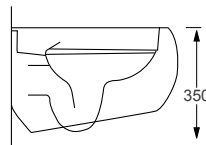

RAK
CERAMICS

RIMLESS

CLOUD MATT/GLOSS		RRP
Q4-12330	Matt Wall Hung Rimless Pan	£899
Q4-12331	Matt Soft Close Seat	£299
Q4-12329	Gloss Wall Hung Rimless Pan	£873
Q4-12328	Gloss Soft Close Seat	£296

Technical Information

- Soft-close seat
- Rimless WC
- Water inlet right or left