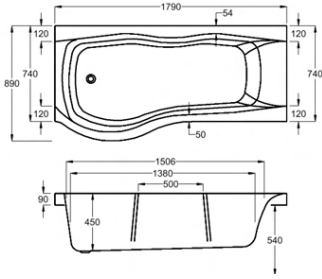

carron SIGMA & URBAN SWING SHOWER BATH

1800

carron⁵ SIGMA SHOWER BATH

265 LITRES

1800 x 750-900mm LH H540mm D450mm		RRP
Bathtub	Q4-02471	£1355
Front Panel	Q4-02514	£250
End Panel	Q4-02385	£144
Shower Screen	Q4-02350	£371

carronite™

265 LITRES

1800 x 750-900mm LH H540mm D450mm		RRP
Bathtub	Q4-02473	£1945
Front Panel	Q4-02515	£449
End Panel	Q4-02383	£196
Shower Screen	Q4-02350	£371

1800