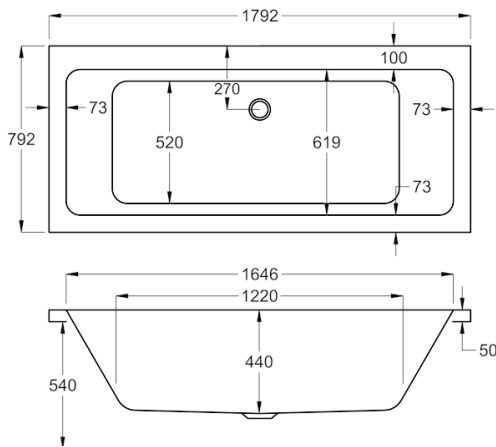

carron⁵

230 LITRES

1800 x 800mm H540mm D440mm		RRP
Bathtub	Q4-02161	£626
Front Panel	Q4-02322	£184
End Panel	Q4-02291	£122

carronite™

230 LITRES

1800 x 800mm H540mm D440mm		RRP
Bathtub	Q4-02162	£924
Front Panel	Q4-02323	£244
End Panel	Q4-02277	£162

1900