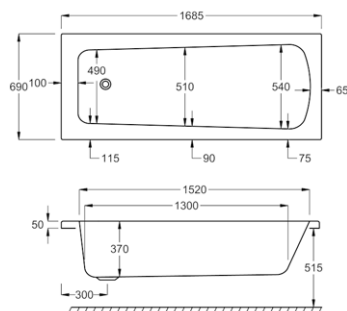

carron BRITTANIA & BRITTANIA SUPER DEEP

Simplicity at its best. Brittania also comes in a Super Deep option, leading to the ultimate relax-and-unwind soak.

This bath comes in three sizes and two finishes, allowing you to choose the best option for your bathroom.

Key features:

- Made in the UK
- Superb heat retention
- Premium strength
- Industry-leading design
- Built to last

1700

carron⁵

155 LITRES

1700 x 700mm H515mm D370mm		RRP
Bathtub	Q4-02043	£413
Front Panel	Q4-02320	£154
End Panel	Q4-02285	£122
CARRONITE L Shape Panel	Q4-02299	£439

carronite™

155 LITRES

1700 x 700mm H515mm D370mm		RRP
Bathtub	Q4-02044	£620
Front Panel	Q4-02321	£223
End Panel	Q4-02271	£162
CARRONITE L Shape Panel	Q4-02299	£439