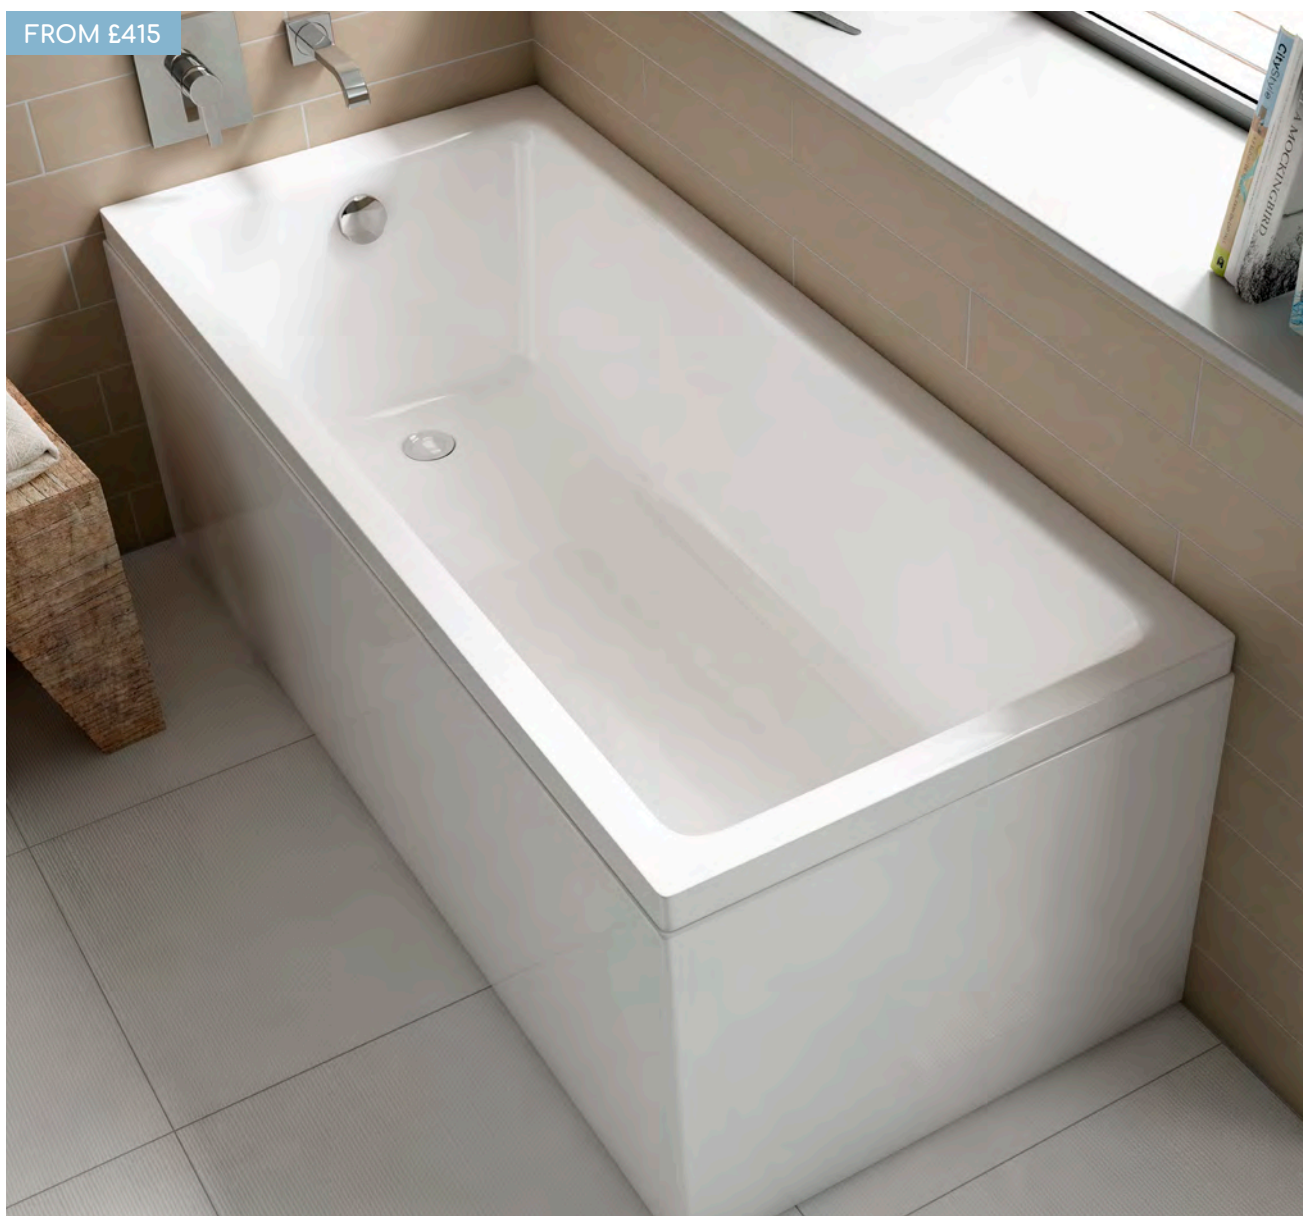

carron QUANTUM - SINGLE ENDED

A modern classic; contemporary lines infused with simplicity. Endless size solutions from our huge central stock.

Available in Carronite and standard 5mm Quantum, single ended baths are suitable for both showering and bathing in any bathroom.