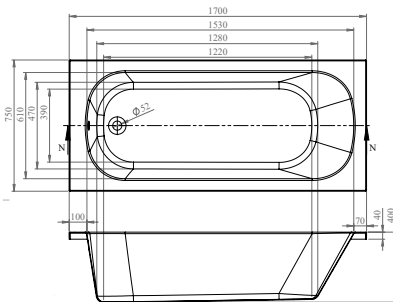

180 LITRES

1700 x 700mm H500mm D400mm	RRP
Bath tub	Q4-07074
	£285

1700