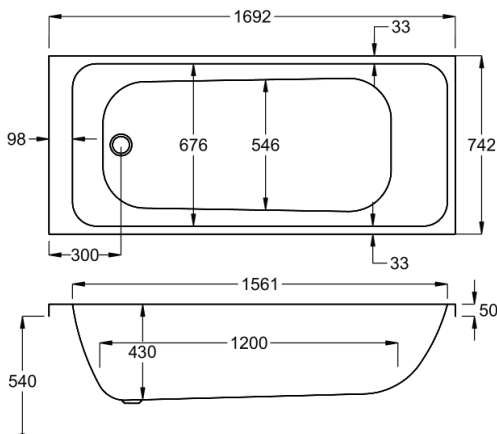

carron5

257 LITRES

1700 x 750mm H540mm D430mm		RRP
Bathtub	Q4-02424	£601
Front Panel	Q4-02318	£173
End Panel	Q4-02289	£122
CARRONITE L Shape Panel	Q4-02300	£439

carronite™

257 LITRES

1700 x 750mm H540mm D430mm		RRP
Bathtub	Q4-02425	£959
Front Panel	Q4-02319	£234
End Panel	Q4-02275	£162
CARRONITE L Shape Panel	Q4-02300	£439