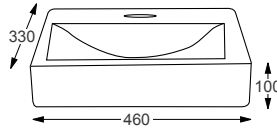

SIT ON & WALL HUNG BASINS

Linea™

NAPLES		RRP
Q4-19306	450 Sit On Basin	£242
Q4-23201	Professional Basin Waste	£36

Technical Information

- 460 x 330 x 100
- Sit on basin only
- Professional basin waste, suitable for basins with and without an overflow – also able to adapt it to be freeflow