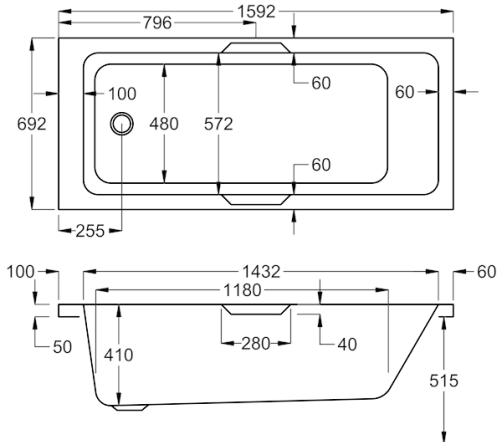

1600

carron5

213 LITRES

1600 x 700mm H515mm D410mm		RRP
Bathtub	Q4-02167	£484
Front Panel	Q4-02316	£154
End Panel	Q4-02285	£122

carronite™

213 LITRES

1600 x 700mm H515mm D410mm		RRP
Bathtub	Q4-02168	£775
Front Panel	Q4-02317	£223
End Panel	Q4-02271	£162

1650