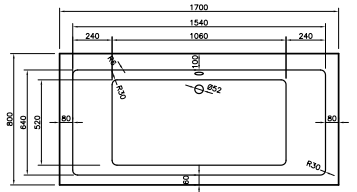

1700

205 LITRES

1700 x 700mm H500mm D420mm	RRP
Bath tub	Q4-07067
	£319

1700

215 LITRES

1700 x 750mm H500mm D420mm	RRP
Bath tub	Q4-07068
	£349

1700

225 LITRES

1700 x 800mm H500mm D420mm	RRP
Bath tub	Q4-07069
	£399

1800

235 LITRES

1800 x 800mm H500mm D420mm	RRP
Bath tub	Q4-07070
	£409

We recommend:

The Artist wall mounted bath spout and valve, see from page 359.

Key features:

- Leading European manufacturer
- Superb heat retention
- Industry-leading design