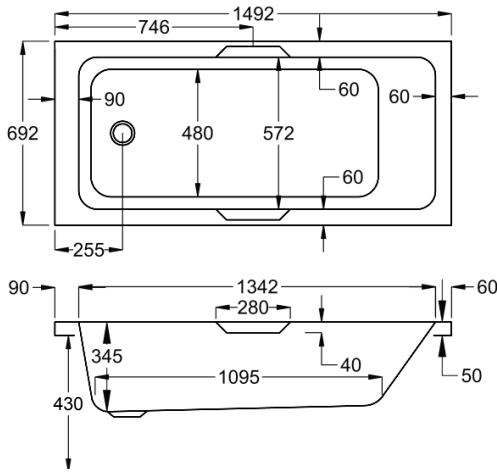

carron5 ©carronite™

All **carron5** baths are covered by a 20-year warranty

All ©carronite™ baths are covered by a 30-year warranty

For further details **see page 248.**

1500

carron

152 LITRES

1500 x 700mm H430mm D345mm		RRP
Bathtub	Q4-02447	£484
Front Panel	Q4-02252	£154
End Panel	Q4-02258	£122
CARRONITE L Shape Panel	Q4-02499	£439