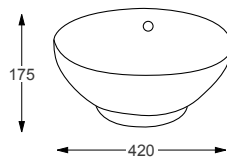

Linea™

PARMA		RRP
Q4-19307	420 Sit On Basin	£258
Q4-23201	Professional Basin Waste	£36

Technical Information

- 420 x 420 x 175
- No tap hole
- Professional basin waste, suitable for basins with and without an overflow – also able to adapt it to be freeflow