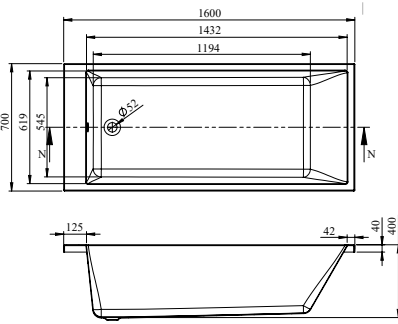

1600

210 LITRES

1600 x 700mm H500mm D400mm	RRP
Bath tub	Q4-07077
	£429

1700

230 LITRES

1700 x 700mm H500mm D400mm	RRP
Bath tub	Q4-07078
	£449

1700

240 LITRES

1700 x 750mm H500mm D400mm	RRP
Bath tub	Q4-07079
	£499

1800

270 LITRES

1800 x 700mm H500mm D400mm	RRP
Bath tub	Q4-07080
	£565

We recommend:

The Artist wall mounted bath spout and valve, see from page 359.

Key features:

- Leading European manufacturer
- Superb heat retention
- Industry-leading design