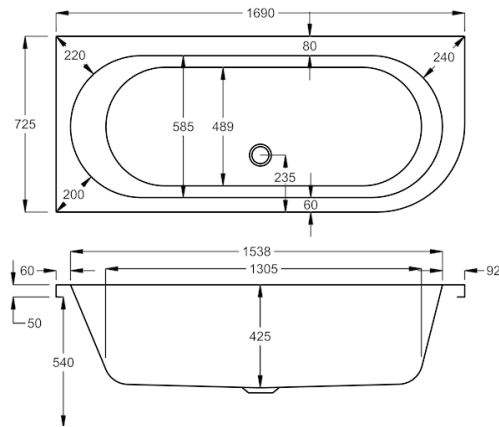

carron5

205 LITRES

1700 x 725mm RH H540mm D425mm		RRP
Bathtub	Q4-02215	£680
Curved Panel	Q4-02336	£310

carronite™

205 LITRES

1700 x 725mm RH H540mm D425mm		RRP
Bathtub	Q4-02216	£1104
Curved Panel	Q4-02337	£438

1700