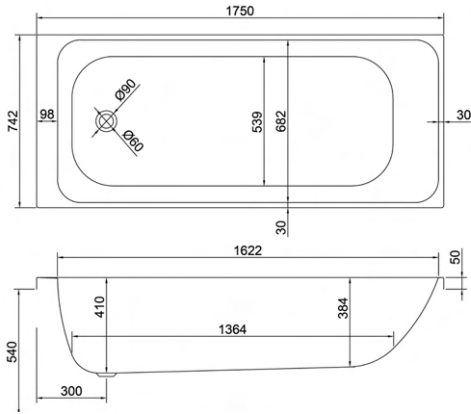

1750

carron5

264 LITRES

1750 x 750mm H540mm D410mm		RRP
Bathtub	Q4-02591	£617
Front Panel	Q4-02601	£173
End Panel	Q4-02289	£122
CARRONITE L Shape Panel	Q4-02502	£439

carronite™

264 LITRES

1750 x 750mm H540mm D410mm		RRP
Bathtub	Q4-02592	£985
Front Panel	Q4-02602	£234
End Panel	Q4-02275	£162
CARRONITE L Shape Panel	Q4-02502	£439

1800