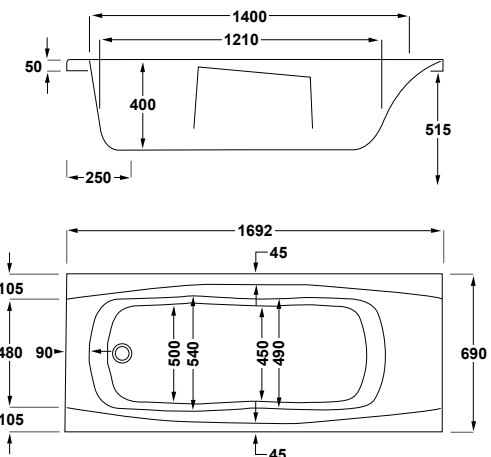

carron5

180 LITRES

1700 x 700mm H515mm D400mm		RRP
Bathtub	Q4-02114	£408
Front Panel	Q4-02320	£154
End Panel	Q4-02285	£122

carronite™

180 LITRES

1700 x 700mm H515mm D400mm		RRP
Bathtub	Q4-02115	£698
Front Panel	Q4-02321	£223
End Panel	Q4-02271	£162

1800