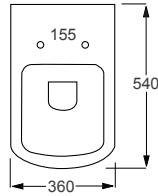

- Soft-close seat
- Quick-release seat
- Rimless WC
- Hidden fixings
- Requires frame system

RAK
CERAMICS

MOON		RRP
Q4-12229	Wall Hung Pan	£363
Q4-12236	Soft Close Seat	£164

Technical Information

- Soft-close seat
- Quick-release seat
- Requires frame system