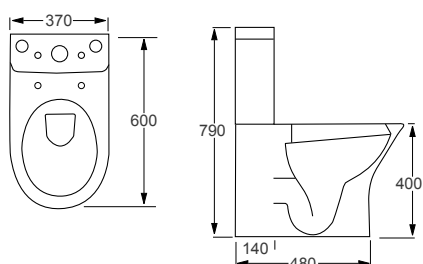

RIMLESS

MORNING	RRP
Q4-12275 Flush Fit WC Pan	£177
Q4-12274 Top Flush Cistern	£120
Q4-12278 Soft Close Seat	£109

Technical Information

- Soft-close seat
- Quick-release seat
- Rimless WC
- Water inlet right or left
- 6/3 litre cistern