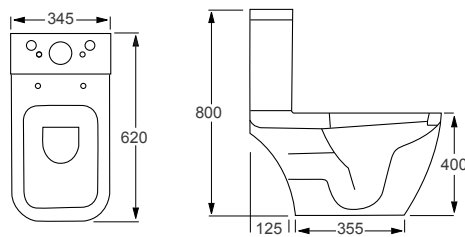

METROPOLITAN	RRP
Q4-12210 Std. WC Pan	£337
Q4-12211 Top Flush 3/6ltr Cistern	£202
Q4-12130 Soft Close Seat	£120

Technical Information

- Soft-close seat
- Quick-release seat
- Short projection
- Water inlet right or left
- 6/3 litre cistern