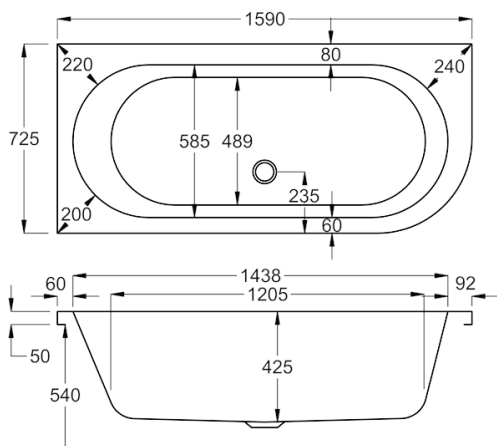

carron⁵

197 LITRES

1600 x 725mm RH H540mm D425mm		RRP
Bathtub	Q4-02211	£680
Curved Panel	Q4-02334	£310

carronite™

197 LITRES

1600 x 725mm RH H540mm D425mm		RRP
Bathtub	Q4-02212	£1104
Curved Panel	Q4-02335	£438