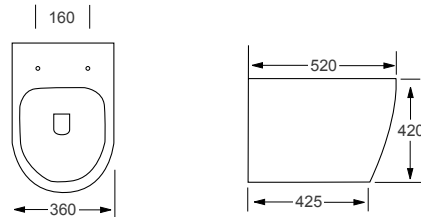

SIGNATURE		RRP
Q4-06414	Back To Wall Pan	£269
Q4-06415	Soft Close Seat	£78

Technical Information

- Soft-close seat