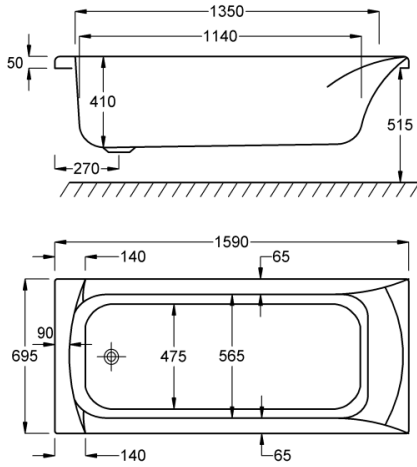

1600

carron5

162 LITRES

1600 x 700mm H515mm D410mm		RRP
Bathtub	Q4-02055	£502
Front Panel	Q4-02316	£154
End Panel	Q4-02285	£122

carronite™

162 LITRES

1600 x 700mm H515mm D410mm		RRP
Bathtub	Q4-02056	£827
Front Panel	Q4-02317	£223
End Panel	Q4-02271	£162

1650