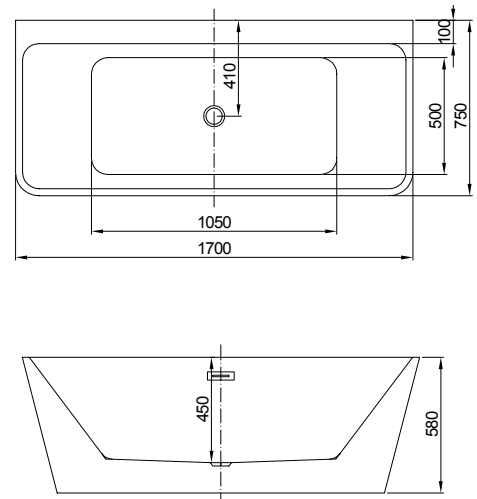

SPALLE

FROM £1499

1700

245 LITRES

H580mm W1700mm D750mm		RRP
Bathtub	Q4-06504	£1470
Gloss White Waste Kit	Q4-06518	£70
Matt Black Waste Kit	Q4-06517	£70
Brushed Brass Waste Kit	Q4-06524	£70

Comes with chrome waste