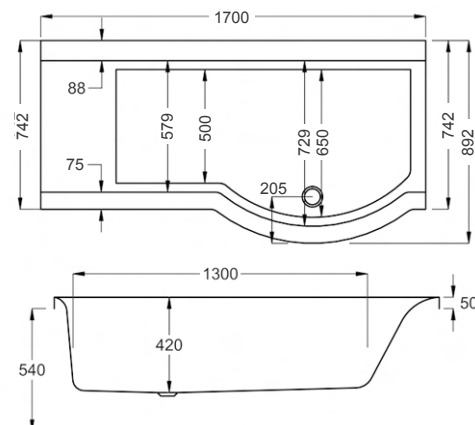

carron⁵

260 LITRES

1700 x 750-900mm RH H540mm D420mm		RRP
Bathtub	Q4-02371	£924
Front Panel	Q4-02375	£304
End Panel	Q4-02385	£144
Shower Screen	Q4-02380	£377

carronite™

260 LITRES

1700 x 750-900mm RH H540mm D420mm		RRP
Bathtub	Q4-02372	£1457
Front Panel	Q4-02376	£484
L Shape Panel	Q4-02506	£671
End Panel	Q4-02383	£196
Shower Screen	Q4-02380	£377