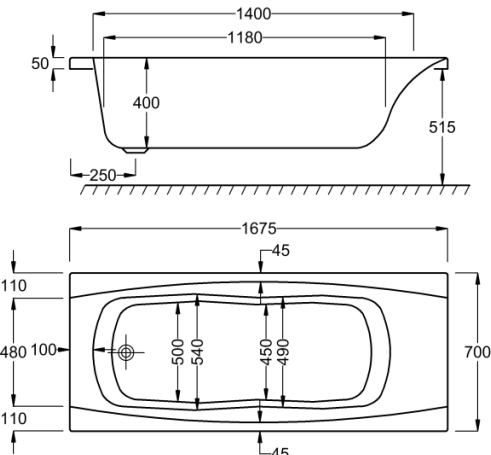

carron5

180 LITRES

1675 x 700mm H515mm D400mm		RRP
Bathtub	Q4-02112	£408
Front Panel	Q4-02283	£154
End Panel	Q4-02285	£122

carronite™

180 LITRES

1675 x 700mm H515mm D400mm		RRP
Bathtub	Q4-02113	£698
Front Panel	Q4-02269	£223
End Panel	Q4-02271	£162

1700