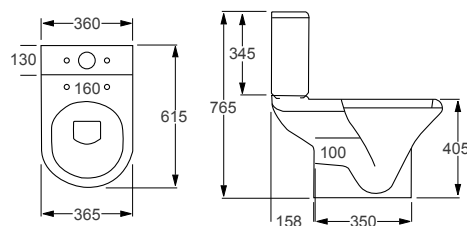

RAK
CERAMICS

COMPACT		RRP
Q4-12202	Std. WC Pan	£177
Q4-12203	Top Flush Cistern	£151
Q4-12153	Soft Close Seat	£120

Technical Information

- Soft-close seat
- Quick-release seat
- Short projection
- Water inlet right or left