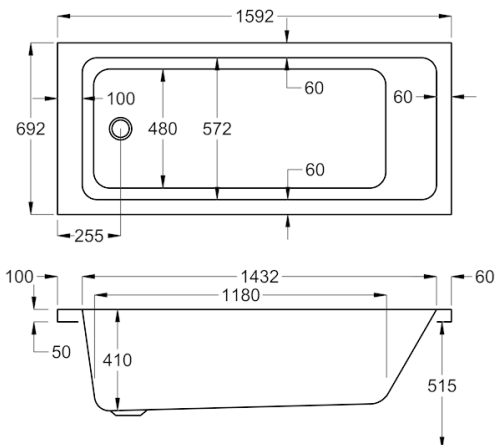

carron5

213 LITRES

1600 x 700mm H515mm D410mm		RRP
Bathtub	Q4-02143	£415
Front Panel	Q4-02316	£154
End Panel	Q4-02285	£122

carronite™

213 LITRES

1600 x 700mm H515mm D410mm		RRP
Bathtub	Q4-02144	£725
Front Panel	Q4-02317	£223
End Panel	Q4-02271	£162

1600