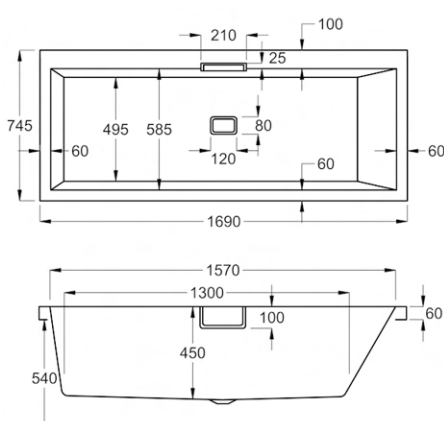

1700

carronite™

275 LITRES

1700 x 750mm RH H540mm D450mm		RRP
Bathtub	Q4-02409	£1324
Front Panel	Q4-02319	£234
End Panel	Q4-02275	£162
L Shape Panel	Q4-02300	£439

carron QUANTUM SQUARE SHOWER BATH

Optimise both your showering and bathing with this corner-style design.