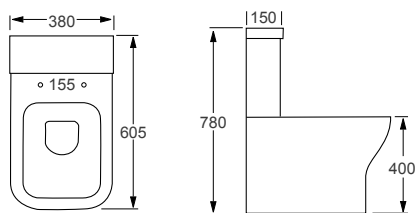

CLOSE COUPLED TOILETS - FLUSH FIT

RIMLESS

OUTLINE	RRP
Q4-06404 Flush Fit WC Pan	£230
Q4-06403 Top Flush Cistern	£95
Q4-06401 Soft Close Seat	£72

Technical Information

- Soft-close seat
- Quick-release seat