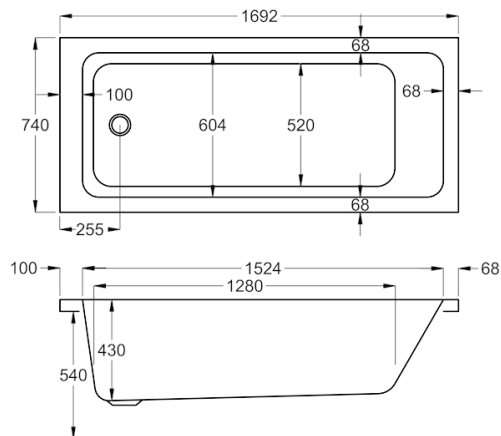

carron⁵

240 LITRES

1700 x 750mm H540mm D430mm		RRP
Bathtub	Q4-02147	£517
Front Panel	Q4-02318	£173
End Panel	Q4-02289	£122

carronite™

240 LITRES

1700 x 750mm H540mm D430mm		RRP
Bathtub	Q4-02148	£823
Front Panel	Q4-02319	£234
End Panel	Q4-02275	£162

1700