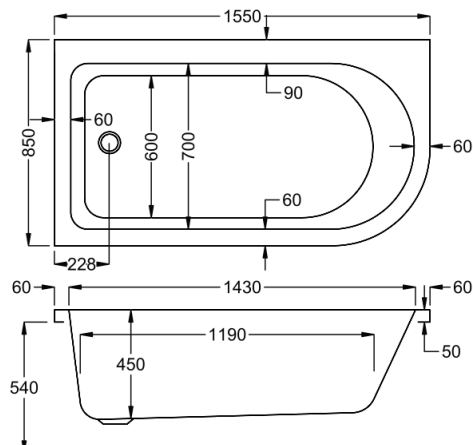

carron⁵

262 LITRES

1550 x 850mm RH H540mm D450mm		RRP
Bath tub	Q4-02400	£888
Curved Panel	Q4-02404	£325
Shower Screen	Q4-04001	£188

carronite™

262 LITRES

1550 x 850mm RH H540mm D450mm		RRP
Bath tub	Q4-02401	£1397
Curved Panel	Q4-02405	£463
Shower Screen	Q4-04001	£188