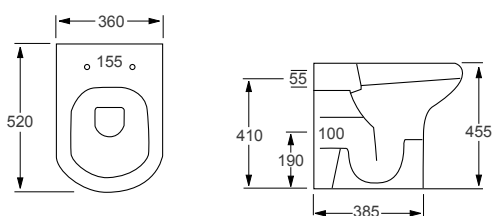

RAK
CERAMICS

RIMLESS

COMPACT EXTRA HIGH		RRP
Q4-12151	Back To Wall Rimless Pan	£242
Q4-12154	Soft Close Seat	£120
Q4-19133	6/3ltr Concealed Cistern	£99

Technical Information

- Soft-close seat
- Quick-release seat
- Rimless WC
- Tall WC

We recommend:

The Maison Banos Artist tap range, see from page 358.