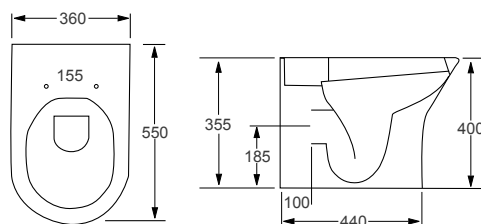

RAK
CERAMICS

FEELING GREY/BLACK		RRP
Q4-12349	Back To Wall Rimless Pan	● £554
Q4-12353	Soft Close Seat	● £160
Q4-12350	Back To Wall Rimless Pan	● £554
Q4-12354	Soft Close Seat	● £160
Q4-19133	6/3ltr Concealed Cistern	£99

Technical Information

- Soft-close seat
- Quick-release seat
- Rimless WC