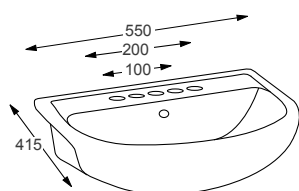

COMPACT		RRP
Q4-12075	550 Semi-Recessed Basin 1TH	£220
Q4-12076	550 Semi-Recessed Basin 2TH	£220
Q4-23201	Professional Basin Waste	£36

Technical Information

- 550 x 415 x 195
- Minimum furniture depth: 262mm
- Professional basin waste, suitable for basins with and without an overflow – also able to adapt it to be freeflow