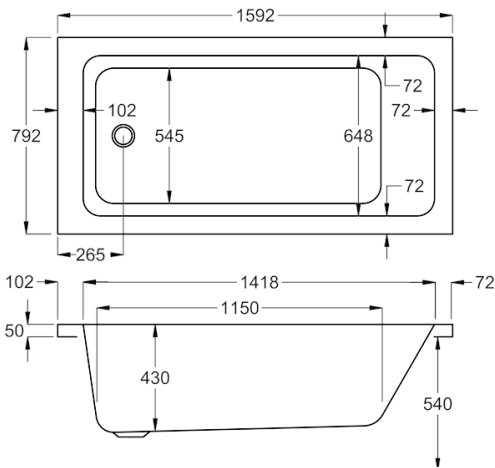

carron5

247 LITRES

1600 x 800mm H540mm D430mm		RRP
Bathtub	Q4-02145	£576
Front Panel	Q4-02281	£173
End Panel	Q4-02291	£122

carronite™

247 LITRES

1600 x 800mm H540mm D430mm		RRP
Bathtub	Q4-02146	£856
Front Panel	Q4-02267	£234
End Panel	Q4-02277	£162

1650