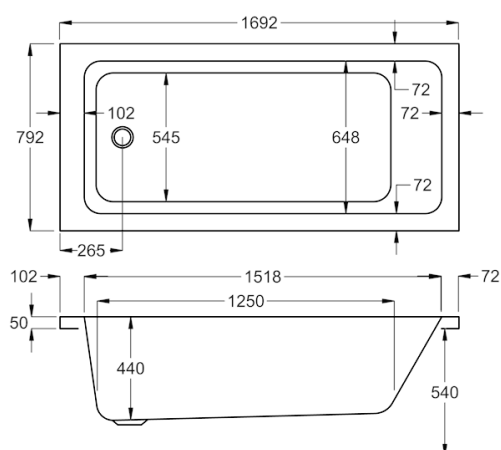

carron⁵

267 LITRES

1700 x 800mm H540mm D440mm		RRP
Bathtub	Q4-02149	£576
Front Panel	Q4-02318	£173
End Panel	Q4-02291	£122

carronite™

267 LITRES

1700 x 800mm H540mm D440mm		RRP
Bathtub	Q4-02150	£856
Front Panel	Q4-02319	£234
End Panel	Q4-02277	£162