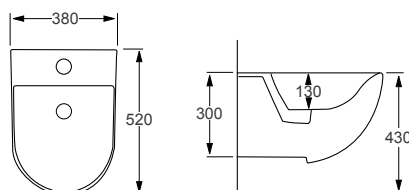

RAK
CERAMICS

DES RRP
Q4-12344 Wall Hung Bidet £341

Technical Information

- One tap hole
- Integrated overflow
- Wall mounted