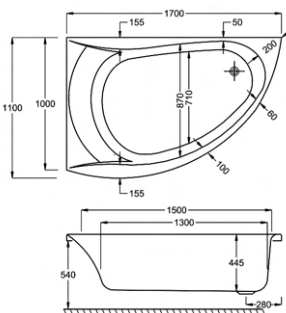

carronite™

255 LITRES

1700 x 1000mm LH H540mm D445mm		RRP
Bathtub	Q4-02239	£1984
Corner Panel	Q4-02308	£460

1700