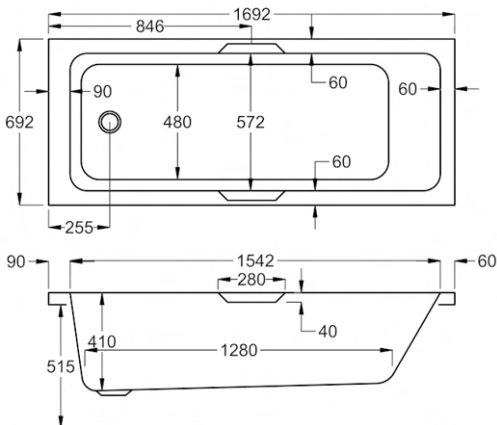

carron5

228 LITRES

1700 x 700mm H515mm D410mm		RRP
Bathtub	Q4-02169	£484
Front Panel	Q4-02320	£154
End Panel	Q4-02285	£122

carronite™

228 LITRES

1700 x 700mm H515mm D410mm		RRP
Bathtub	Q4-02170	£775
Front Panel	Q4-02321	£223
End Panel	Q4-02271	£162

1700