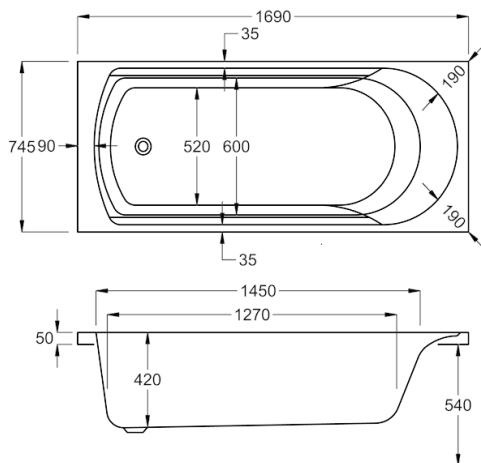

carron5

195 LITRES

1700 x 750mm H540mm D420mm		RRP
Bathtub	Q4-02015	£508
Front Panel	Q4-02318	£173
End Panel	Q4-02289	£122

carronite™

195 LITRES

1700 x 750mm H540mm D420mm		RRP
Bathtub	Q4-02016	£800
Front Panel	Q4-02319	£234
End Panel	Q4-02275	£162