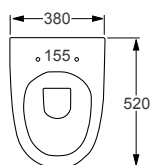

RAK
CERAMICS

RIMLESS

SENSATION	RRP
Q4-12300 Wall Hung Rimless Pan	£418
Q4-12305 Soft Close Seat	£127

Technical Information

- Soft-close seat
- Quick-release seat
- Rimless WC
- Hidden fixings
- Requires frame system