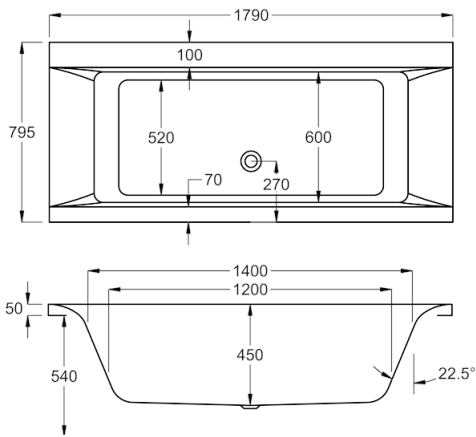

carron5

230 LITRES

1800 x 800mm H540mm D450mm		RRP
Bathtub	Q4-02096	£932
Front Panel	Q4-02322	£184
End Panel	Q4-02291	£122

carronite™

230 LITRES

1800 x 800mm H540mm D450mm		RRP
Bathtub	Q4-02097	£1493
Front Panel	Q4-02323	£244
End Panel	Q4-02277	£162

1800