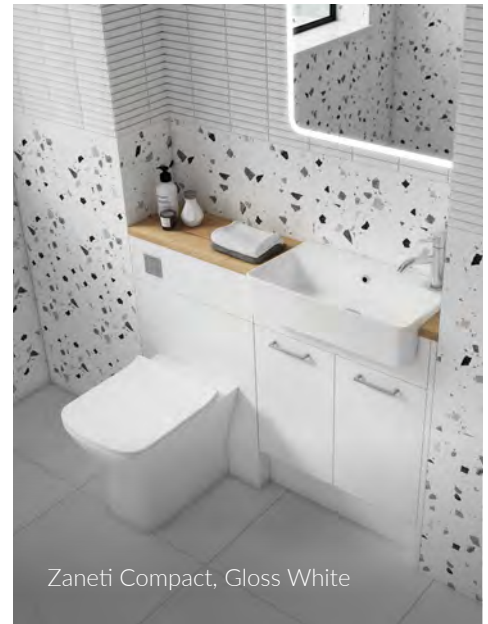

Dove Grey

Natural Oak

Tower Grey

Gloss Light Grey

Shaker

Plain

Zaneti Compact, Gloss White

Zaneti Compact, Matt Light Grey