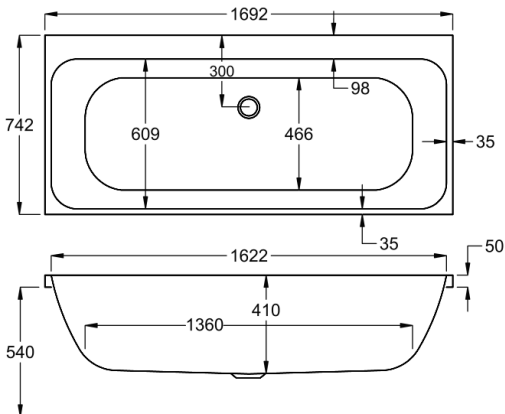

1700

carron5

230 LITRES

1700 x 750mm H540mm D410mm		RRP
Bathtub	Q4-02195	£601
Front Panel	Q4-02318	£173
End Panel	Q4-02289	£122
CARRONITE L Shape Panel	Q4-02300	£439

carronite™

230 LITRES

1700 x 750mm H540mm D410mm		RRP
Bathtub	Q4-02196	£959
Front Panel	Q4-02319	£234
End Panel	Q4-02275	£162
CARRONITE L Shape Panel	Q4-02300	£439