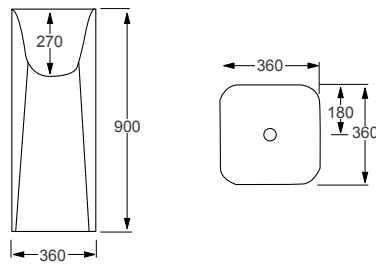

We recommend:

The Maison Banos Artist tap range, see from page 358.

FREESTANDING BASINS

RAK
CERAMICS

PETIT ROUND **RRP**
Q4-12345 Round Freestanding Basin £769

Technical Information

- 360 x 360 x 900
- No tap hole