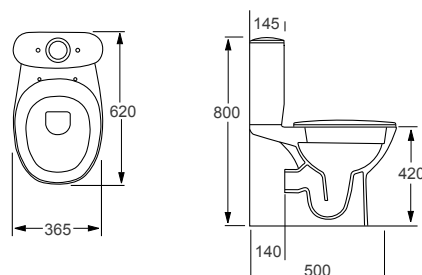

RIMLESS

MORNING	RRP
Q4-12275 Flush Fit WC Pan	£177
Q4-12274 Top Flush Cistern	£120
Q4-12278 Soft Close Seat	£109

Technical Information

- Soft-close seat
- Quick-release seat
- Rimless WC
- Water inlet right or left
- 6/3 litre cistern