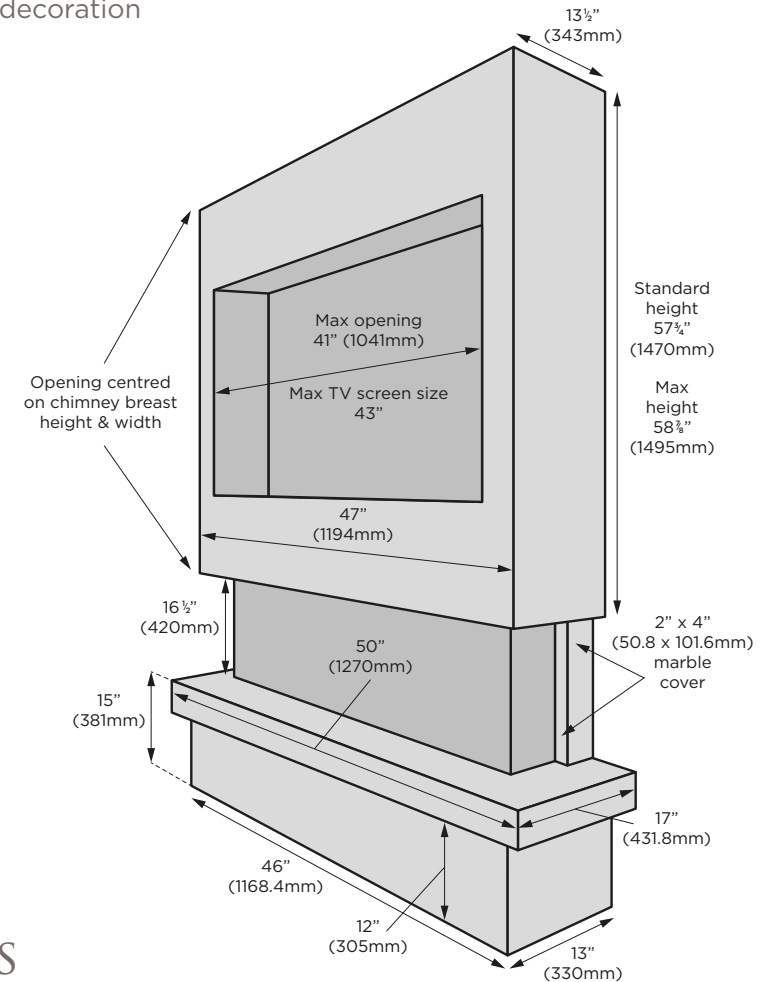

MONTANA SUITE

- Fire shown is the Arteon 1000 by Elgin & Hall
- Available in all eight marble colours
- Includes downlights around television, top of chimney breast and lower plinth
- Optional aperture in chimney breast for television & sound bar
- Chimney breast supplied primed, ready for decoration
- Optional log store
- Suits fires up to 1100mm wide
- Other fire brands available:
  (when accomodating different fires, sizes will vary contact us for details)

Charlton & Jenrick™
(Polaris)

ELGIN & HALL
(Arteon)

(Vivente)