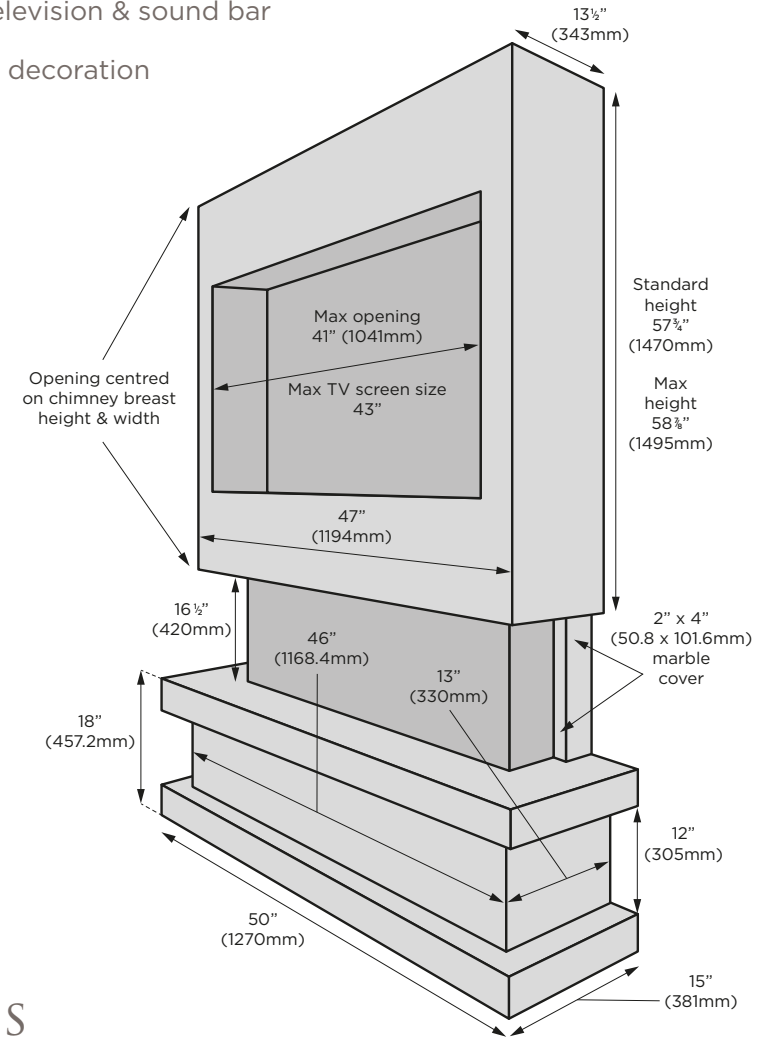

GEORGIA SUITE

- Fire shown is the Arteon 1000 by Elgin & Hall
- Available in all eight marble colours
- Includes downlights around television, top of chimney breast and upper plinth
- Optional apertures in chimney breast for television & sound bar
- Chimney breast supplied primed, ready for decoration
- Optional log store
- Suits fires up to 1100mm wide
- Other fire brands available:
  (when accomodating different fires, sizes will vary contact us for details)

Charlton & Jenrick®
(Polaris)

ELGIN & HALL
(Arteon)

(Vivente)

MEDIAMASTERPIECES