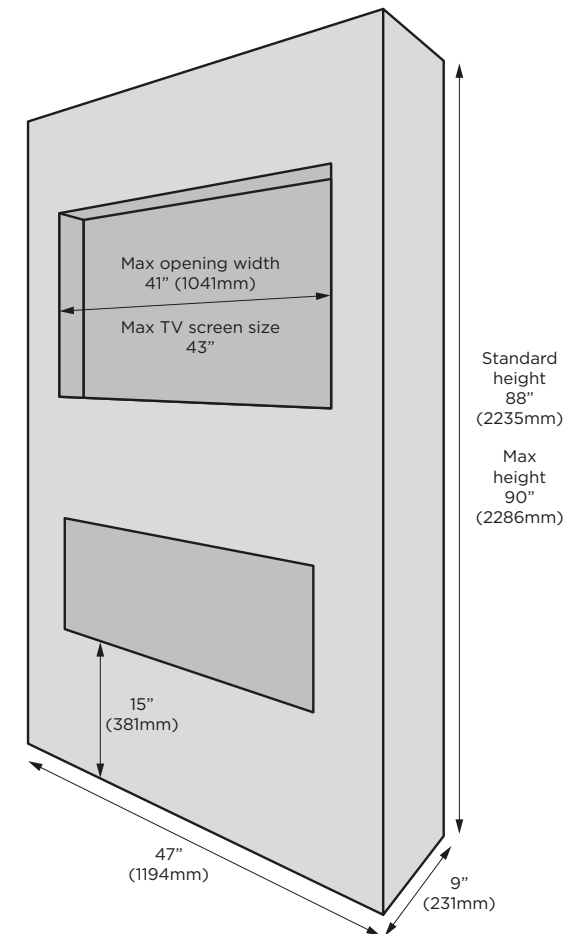

WASHINGTON SUITE

- Fire shown is the Infinity i890E by Charlton & Jenrick
- Manufactured from MDF board
- Includes downlights around television and top of chimney breast
- Optional aperture in chimney breast for television & sound bar
- Chimney breast supplied primed, ready for decoration
- Suits fires up to 1100mm wide
- Other fire brands available:
  (when accomodating different fires, sizes will vary contact us for details)

Charlton & Jenrick™
(Polaris)

ELGIN & HALL
(Arteon)

STOVAX & GAZCO

MEDIAMASTERPIECES