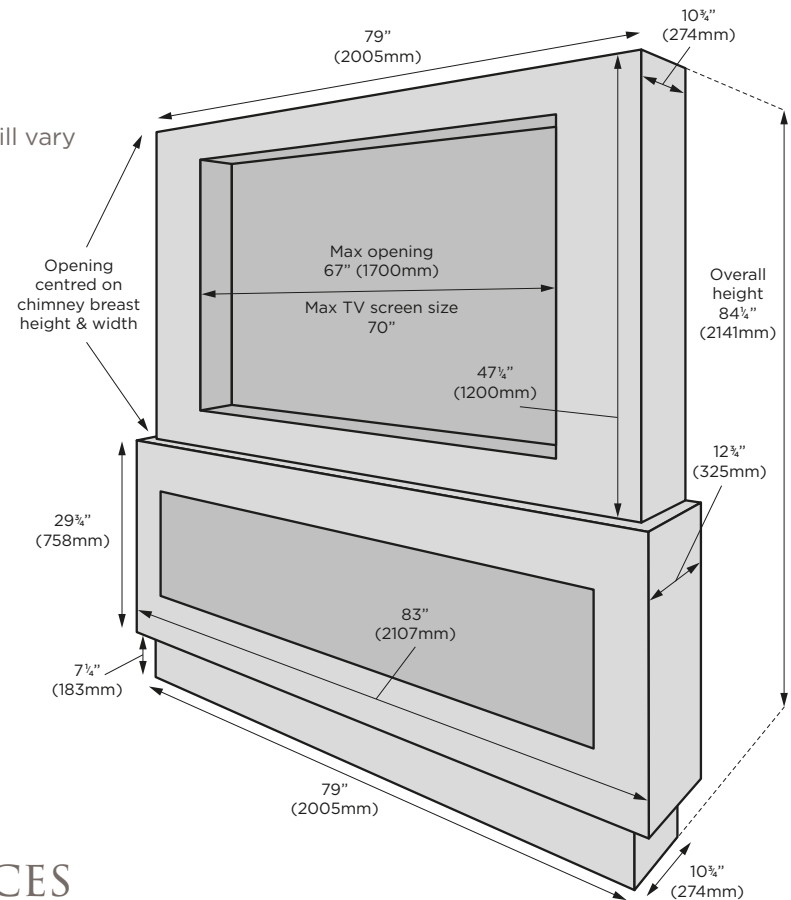

Charlton & Jenrick™
(Infinity & Polaris)

ELGIN & HALL
(Arteon)

evonicfires

MEDIAMASTERPIECES

CALIFORNIA SUITE

- Fire shown is the Infinity i1800E deep fire by Charlton & Jenrick
- Manufactured from MDF board
- Supplied in three sections
- Includes downlights around television, top of chimney breast and under centre section
- Chimney breast supplied primed, ready for decoration
- Optional aperture in chimney breast for television
- Suits fires up to 1800mm wide
- Other fire brands available:
(when accomodating different fires, sizes will vary contact us for details)