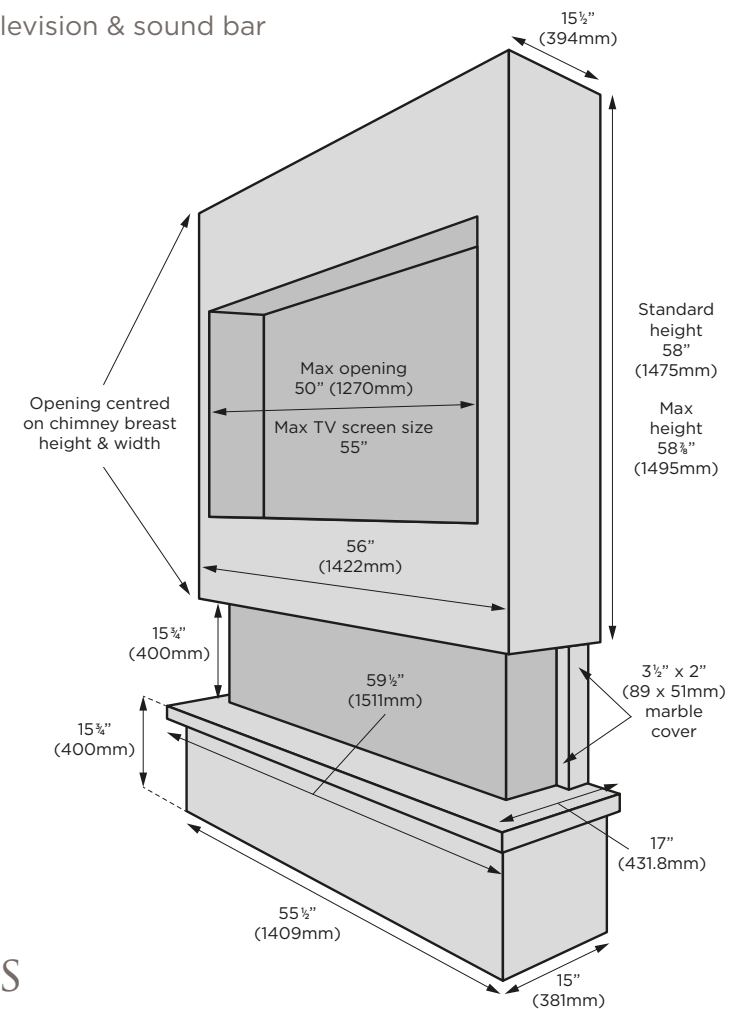

Charlton & Jenrick™
(Infinity & Polaris)

ELGIN & HALL
(Arteon)

evonicfires

MEDIAMASTERPIECES

CALIFORNIA SUITE

- Fire shown is the Infinity i1800E deep fire by Charlton & Jenrick
- Manufactured from MDF board
- Supplied in three sections
- Includes downlights around television, top of chimney breast and under centre section
- Chimney breast supplied primed, ready for decoration
- Optional aperture in chimney breast for television
- Suits fires up to 1800mm wide
- Other fire brands available:
(when accomodating different fires, sizes will vary contact us for details)