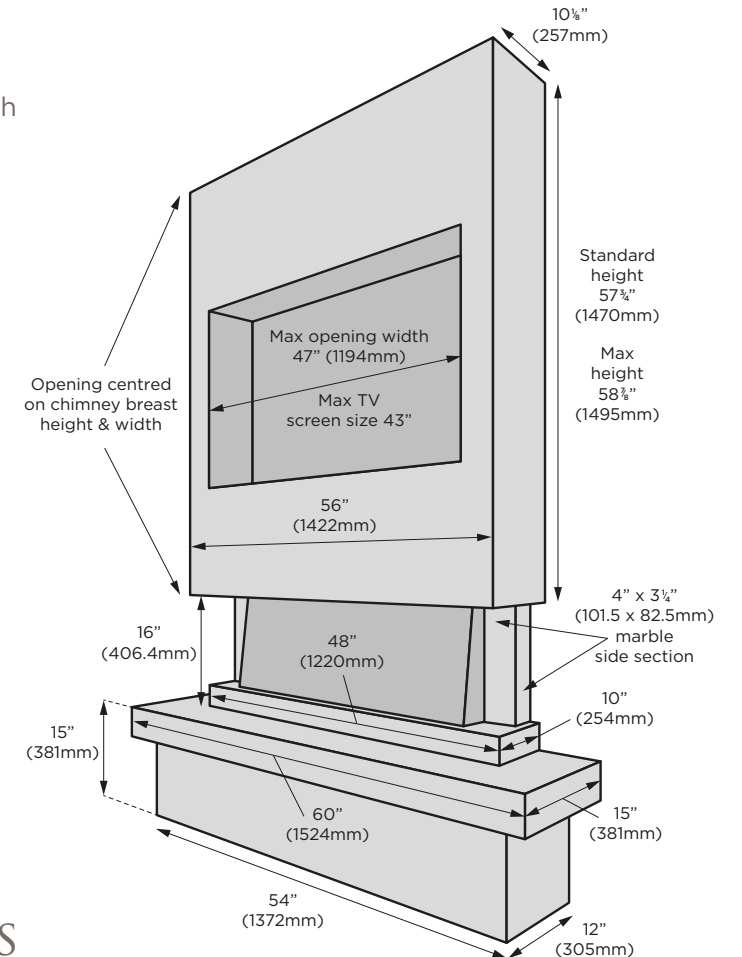

ARIZONA SUITE

- Fire shown is the Infinity i890E slimline, with angled back screen by Charlton & Jenrick
- Available in all eight marble colours
- Includes downlights around television, top of chimney breast and lower plinth
- Optional aperture in chimney breast for television & sound bar
- Chimney breast supplied primed, ready for decoration
- Optional log store
- Only available with fires up to 1100mm width
- Other fire brands available:
  (when accomodating different fires, sizes will vary contact us for details)

Charlton & Jenrick™
(Infinity & Polaris)

ELGIN & HALL
(Arteon)

(Vivente)