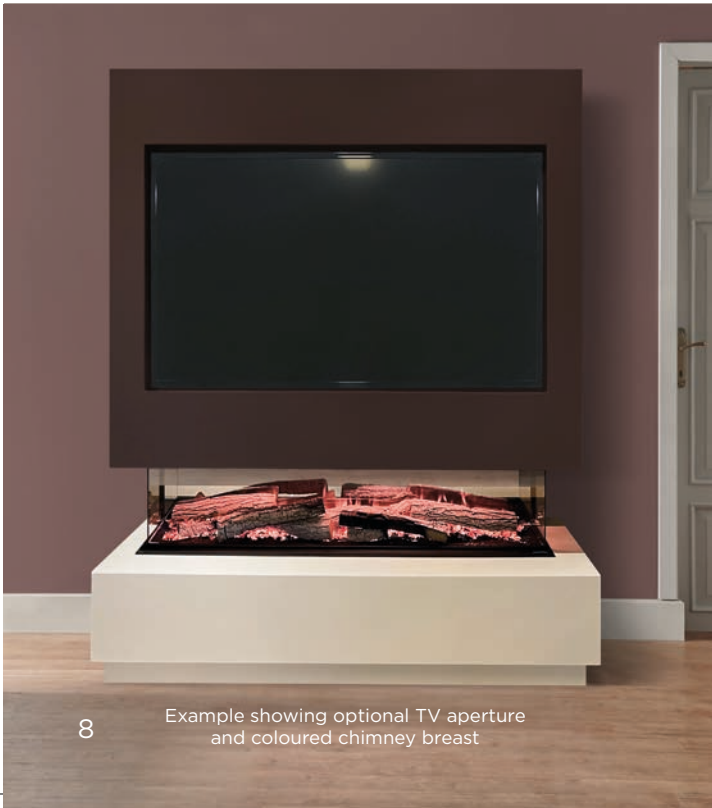

Polar White

Ice Flow

MOOD LIGHTING OPTIONS

- All Media walls are supplied with comprehensive mood lighting to enhance the atmosphere in your room.
- Choose from a selection of variable colours
- Three lighting zones, as illustrated opposite (lighting under plinth is only available on certain suites - see individual listings for more details)
- Controlled with a remote
- Dimmable

CHIMNEY BREAST OPTIONS

NO APERTURES

TV ONLY

TV WITH SOUND BAR

All chimney breasts are supplied primed, ready for decoration • Aperture for Sky Q box and sound bar under TV, available upon request
There is also a shelf on top of the chimney breast where a Sky Q box and sound bar can be situated and still operate

Example showing mood lighting and optional TV aperture

Example showing optional TV aperture and coloured chimney breast

ALABAMA SUITE

- Fire shown is the Linnea 1500 by Evonic Fires
- Available in all eight marble colours
- Includes downlights around television, top of chimney breast and lower plinth
- Chimney breast supplied primed, ready for decoration
- Optional apertures in chimney breast for television & sound bar
- Adaptable to suit 1m, 1.2m, 1.5m & 1.6m wide fires (approx sizes)
- Other fire brands available:
(when accomodating different fires, sizes will vary contact us for details)