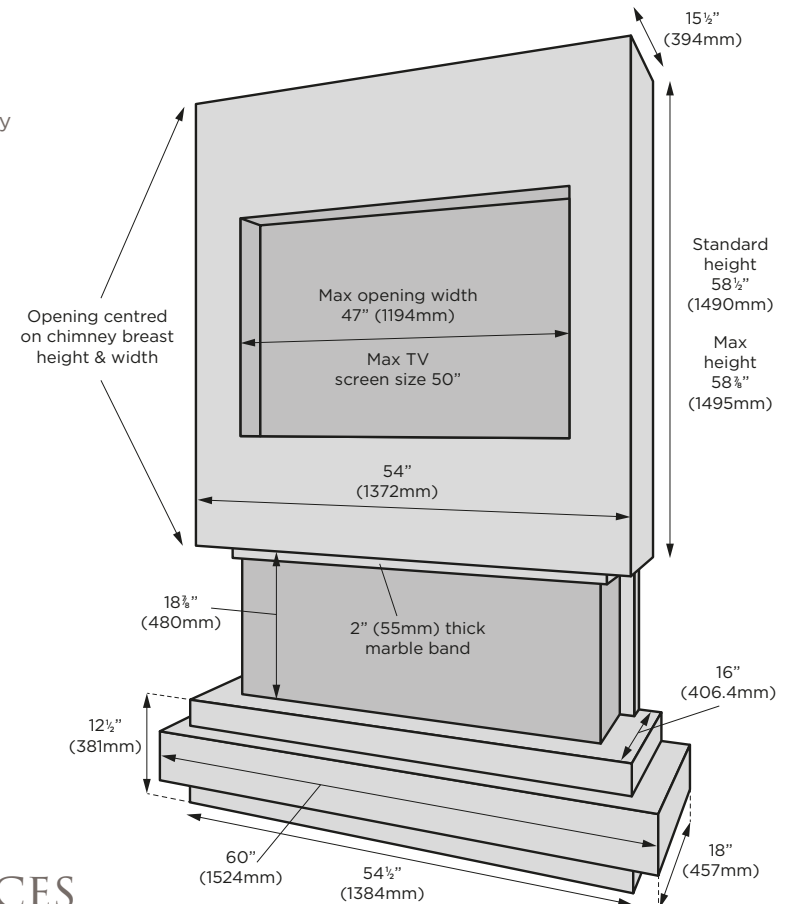

MEDIAMASTERPIECES