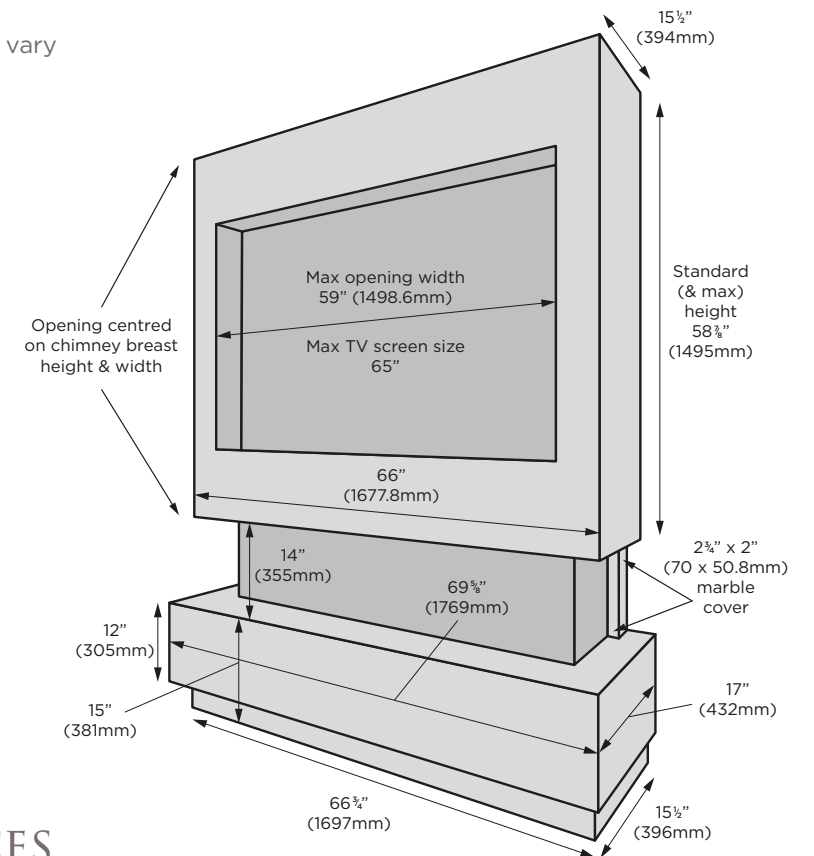

MEDIAMASTERPIECES