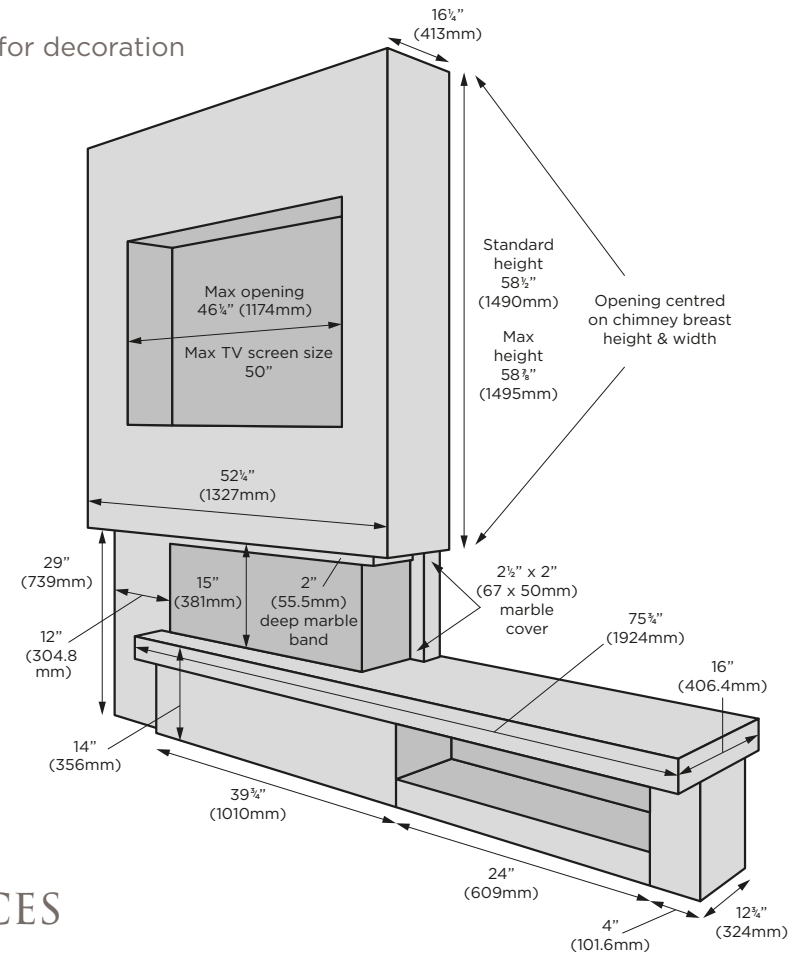

LOUISIANA SUITE

- Fire shown is the New Forest 870 by British Fires
  (As shown, this particular model requires an extra band of marble above the fire. This is not required for other models)
- Available left or right handed, with optional 'log store'
- Available in all eight marble colours
- Includes downlights around television, top of chimney breast and lower plinth
- Optional aperture in chimney breast for television & sound bar
- Chimney breast supplied primed, ready for decoration
- Suits fires up to 1100mm wide
- Other fire brands available:
  (when accomodating different fires, sizes will vary contact us for details)

Charlton & Jenrick™
(Polaris)

ELGIN & HALL
(Arteon)