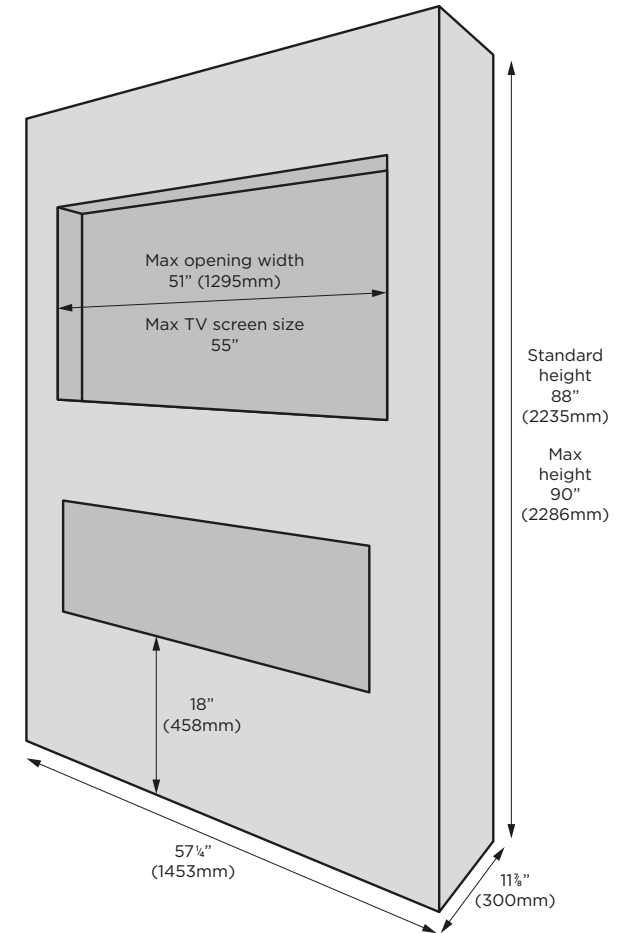

MEDIAMASTERPIECES