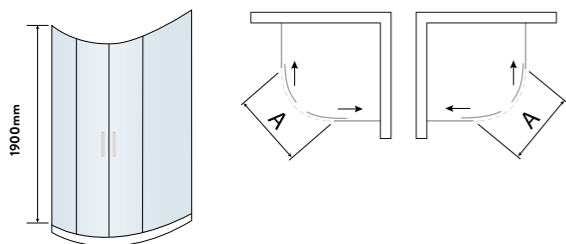

S8 ENCLOSURES

OFFSET DOUBLE DOOR QUADRANT

- > Up to 8mm thick toughened safety glass
- > 1900mm tall
- > Universal design for left or right hand openings
- > Concealed fixings
- > Acqua shield glass treatment
- > Lifetime guarantee
- > Smooth sliding action
- > Soft open buffers
- > Large adjustment for out of true walls and easy installation
- > 550mm radius

Size	Width mm	Opening Size (A)	Price Inc VAT	Code
900 x 760	870 - 890mm 730 - 750mm	435mm	£803.00	SCUD9X76Q
1000 x 800	970 - 990mm 770 - 790mm	475 mm	£885.00	SCUD10X8Q
1200 x 800	1170 - 1190mm 770 - 790mm	475 mm	£906.00	SCUD12X8Q
1200 x 900	1170 - 1190mm 870 - 890mm	520 mm	£947.00	SCUD12X9Q

For product and technical information visit www.scudo.co.uk