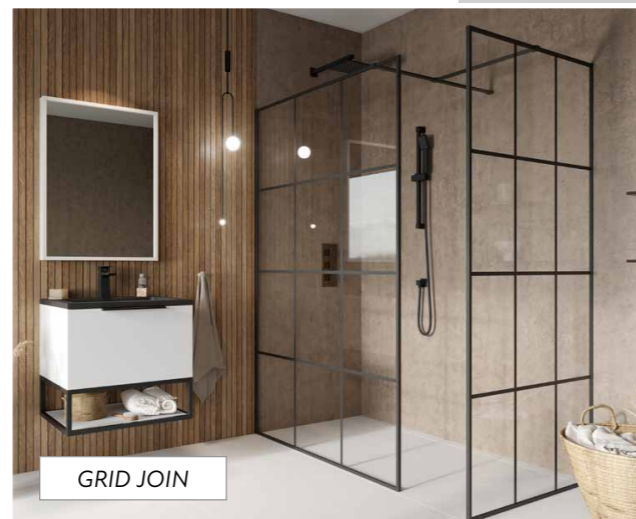

Scan here to view Grid Wetroom video:

For product and technical information visit www.scudo.co.uk