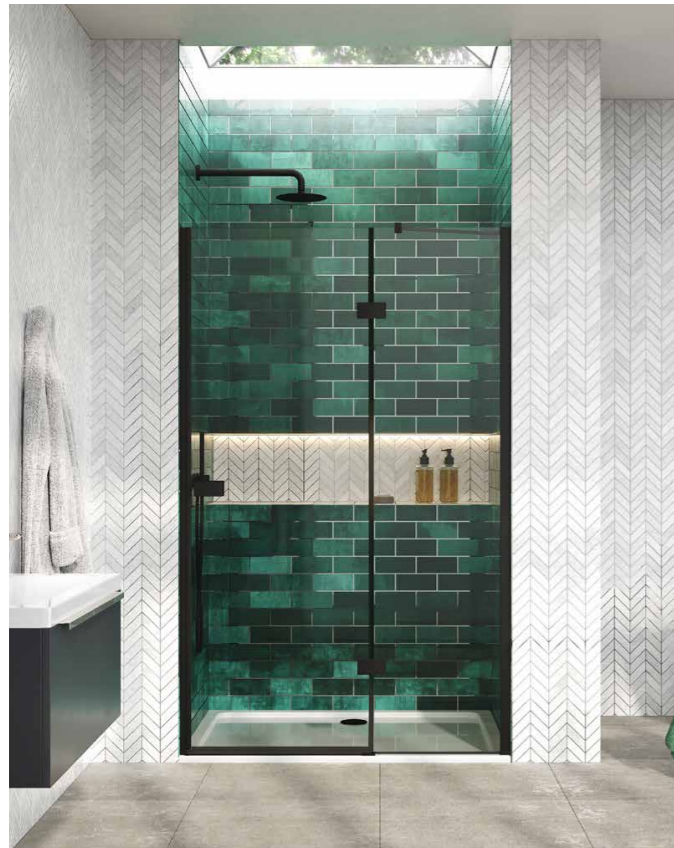

DAWN ATHENA ENCLOSURES

ATHENA HINGED DOOR & IN-LINE RECESS PAGE 212