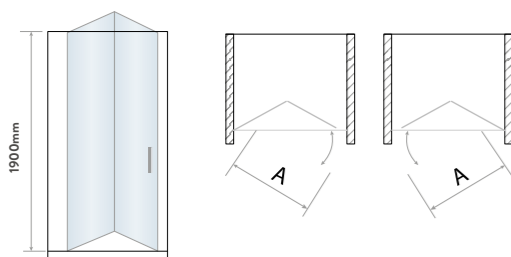

EXTENSION PROFILE

Adds 20mm per profile	Price Inc VAT	Code
	£100.00	SCUDEXT-BLACK

For product and technical information visit www.scudo.co.uk