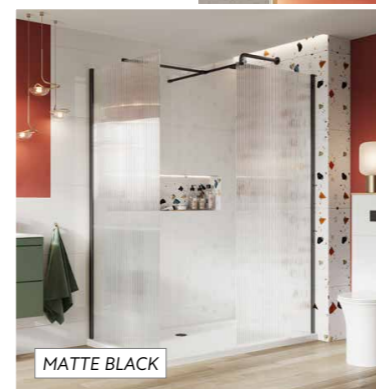

S8 WETROOMS

FLUTED GLASS WETROOM

- > 2000mm in height
- > 8mm toughened safety glass
- > Acqua Shield glass treatment as standard
- > Modern minimalist support arm included
- > Can be installed onto a shower tray or a tiled wetroom floor
- > On-trend fluted glass design
- > Lifetime guarantee
- > This product **does not** come with a profile as standard
- > Full **Colour by Scudo** profile options are included below

Two wetroom panels simply combined to create a minimalist walk in design.
The image shows two panels and their support arms combined using a joining piece (BRASSJOIN).

Suitable panels sizes for conversion:

Size	Price Inc VAT	Code
700	£350.00	S8-FLUTE700
800	£360.00	S8-FLUTE800
900	£380.00	S8-FLUTE900
1000	£400.00	S8-FLUTE1000
1100	£420.00	S8-FLUTE1100
1200	£450.00	S8-FLUTE1200

Profile Colour	Price Inc VAT	Code
Chrome	£22.00	SCUDJOIN
Brushed Brass	£39.00	BRASSJOIN
Black	£32.00	BLACKJOIN
Gunmetal	£42.00	GUNJOIN
Brushed Bronze	£52.00	BRONZEJOIN

Standard fluted wetroom panels with these conversion kits.

Kit includes:

- Wall channel
- Support arm

Profile Colour	Price Inc VAT	Code
Chrome	£84.00	S8-PROFILEPACK-CHR
Brushed Brass	£92.00	S8-PROFILEPACK-BB
Black	£84.00	S8-PROFILEPACK-BLACK
Gunmetal	£145.00	S8-PROFILEPACK-GM
Brushed Bronze	£195.00	S8-PROFILEPACK-BZ

For product and technical information visit www.scudo.co.uk