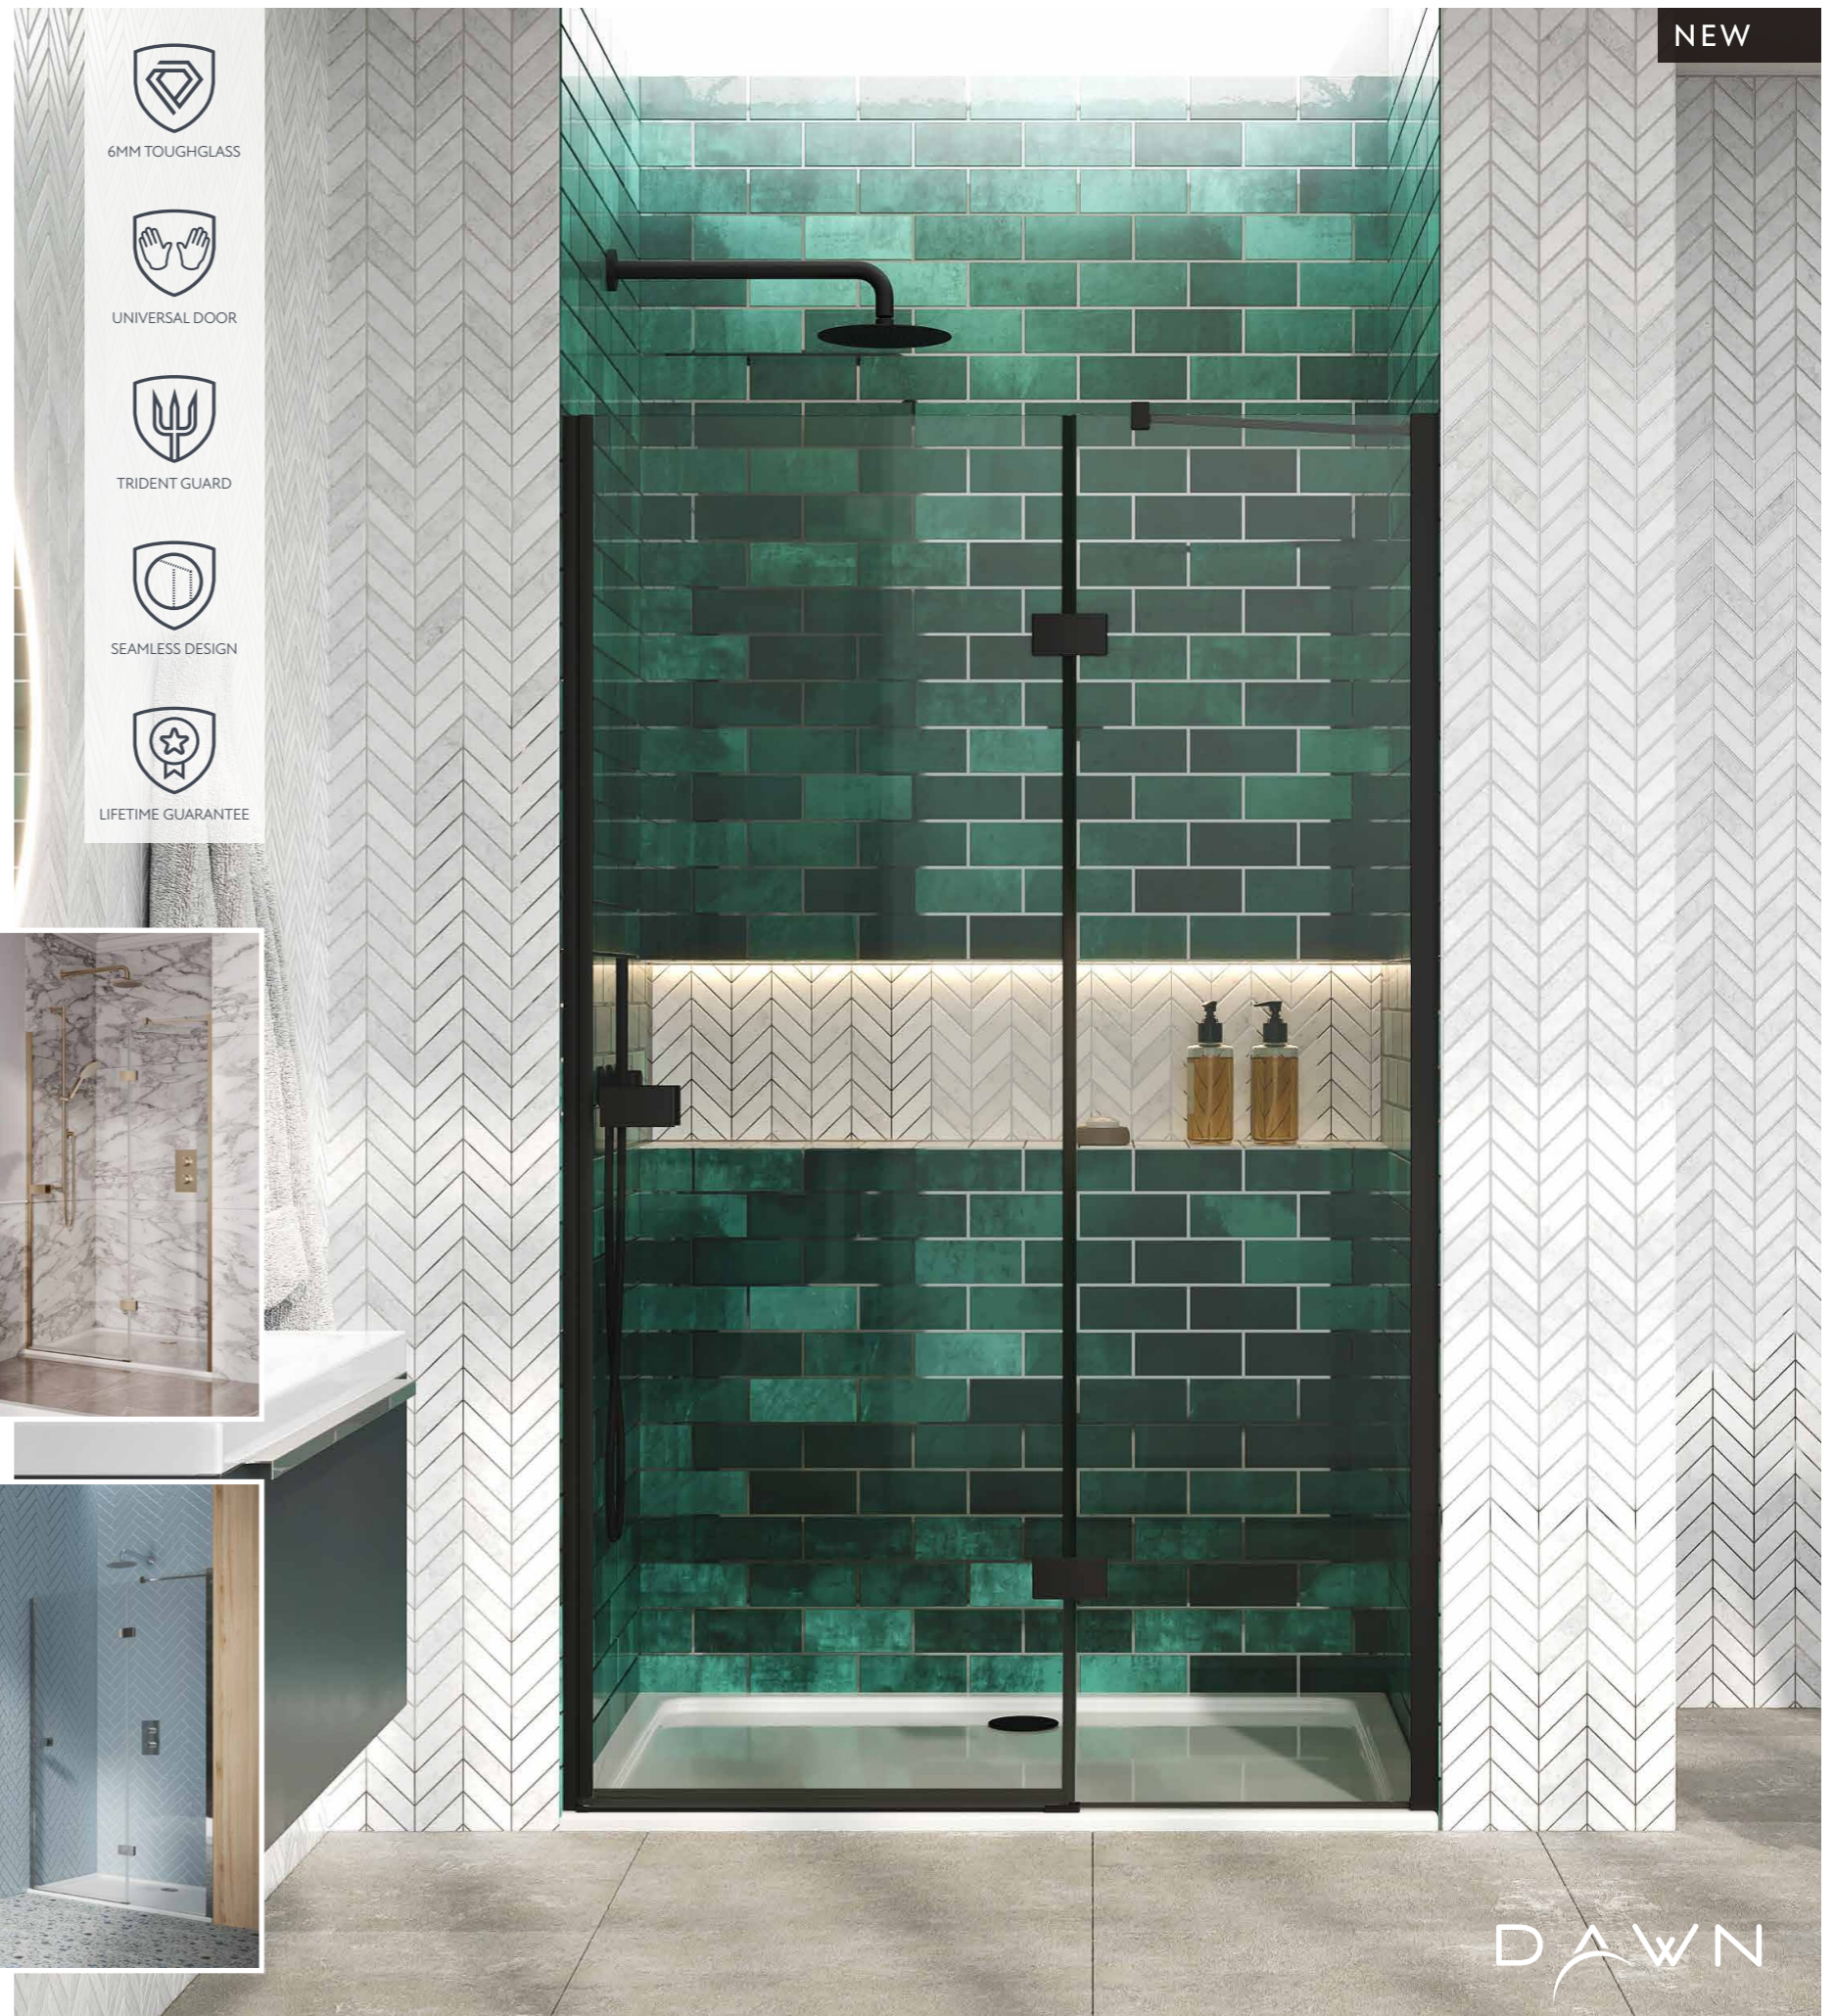

- 6MM TOUGHGLASS
- UNIVERSAL DOOR
- TRIDENT GUARD
- SEAMLESS DESIGN
- LIFETIME GUARANTEE

NEW

DAWN ATHENA

DAWN