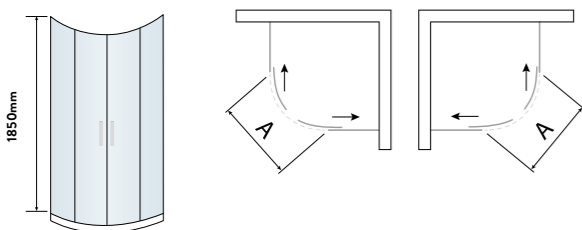

For product and technical information visit www.scudo.co.uk