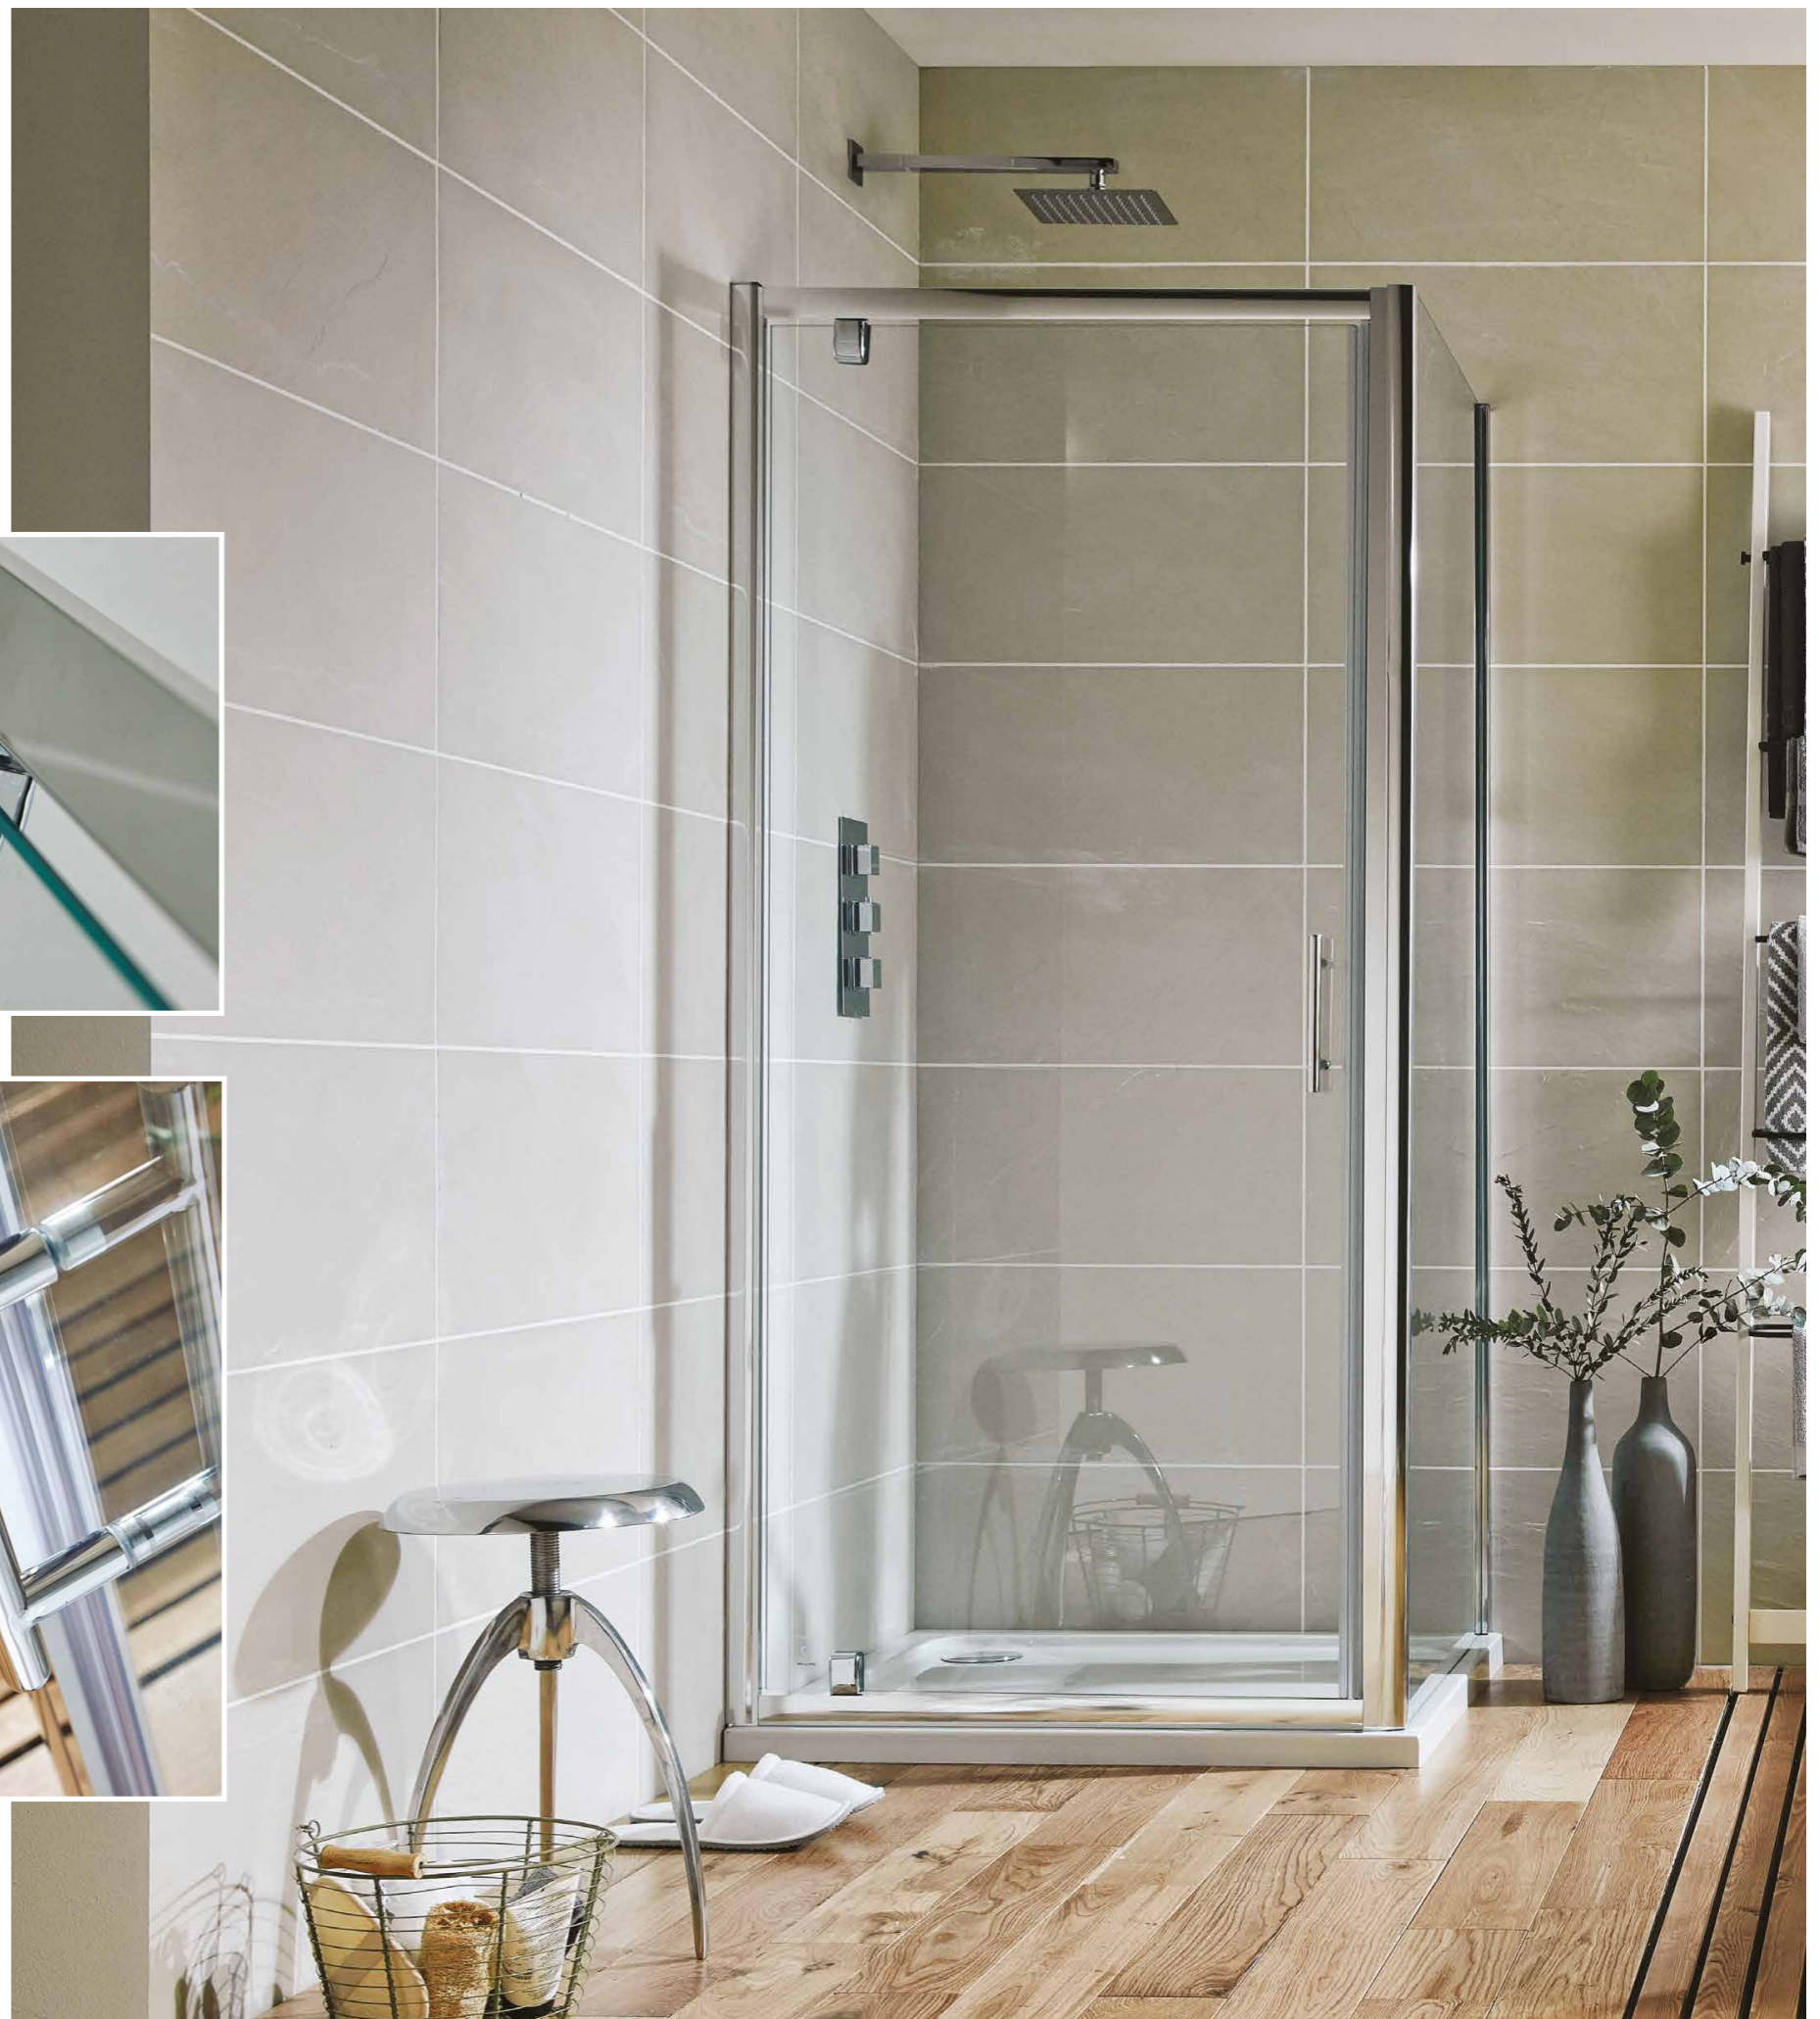

S6 ENCLOSURES

PIVOT DOOR

- > Up to 6mm thick toughened safety glass
- > 1850mm tall
- > Universal design for left or right hand openings
- > Acqua shield glass treatment
- > Lifetime guarantee
- > Large adjustment for out of true walls and easy installation
- > High quality pivot mechanism

PIVOT DOOR

Size	Width mm	Opening Size (A)	Price Inc VAT	Code
700	650 - 690mm	430mm	£345.00	S6-GLASS017
760	710 - 750mm	490mm	£345.00	S6-GLASS018
800	750 - 790mm	530mm	£360.00	S6-GLASS019
900	850 - 890mm	630mm	£385.00	S6-GLASS020

SIDE PANEL

Size	Width mm	Price Inc VAT	Code
700	670 - 690mm	£236.00	S6-GLASS025
760	730 - 750mm	£247.00	S6-GLASS026
800	770 - 790mm	£267.00	S6-GLASS027
900	870 - 890mm	£278.00	S6-GLASS028
1000	970 - 990mm	£298.00	S6-GLASS029

EXTENSION PROFILE

Adds 20mm per profile	Price Inc VAT	Code
	£92.00	SCUDEXT

Scan here to view S6 Pivot Door Enclosure video:

For product and technical information visit www.scudo.co.uk