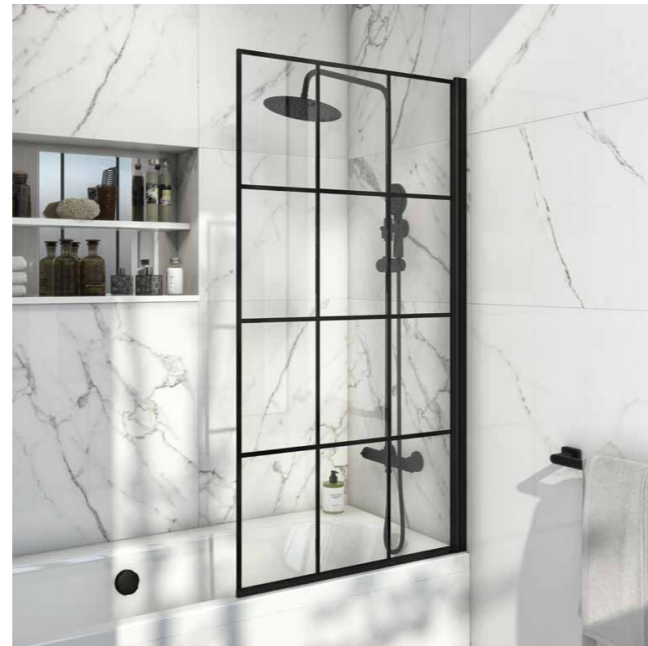

**Radius Edge 6mm Thick  
Brushed Brass Bath Screen**

**LS102BB** **£185.00**

- > 6mm toughened safety glass
- > 12mm adjustment for easy installation and adjustment
- > Brushed brass metal top and bottom hinge - not plastic
- > Bright reflective polished profiles
- > 1400 x 800mm