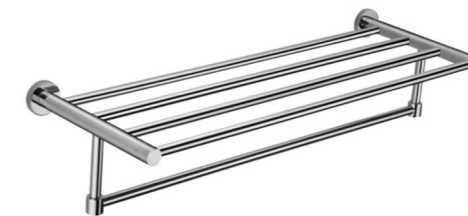

Delta Bath Towel Shelf Chrome  
£150.00

DELTA-010

H137 x W600 x D233mm

Delta Towel Ring Chrome  
£65.00

DELTA-007

H200 x W180 x D60mm

Delta Tumbler Holder Chrome  
£65.00

DELTA-012