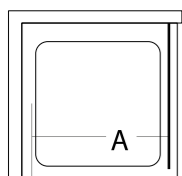

S8 MOMENTUM WETROOMS

BRUSHED BRONZE

NEW

- > Up to 8mm thick toughened safety glass
- > 2000mm tall
- > Concealed fixings
- > Acqua shield glass treatment
- > Lifetime guarantee
- > Large adjustment for out of true walls and easy installation
- > Smooth roller mechanism

SLIDING DOOR

Size	Width mm	Opening Size (A)	Price Inc VAT	Code
1000	950 - 990mm	373 - 413mm	£418.00	MO-DOOR-1000
1100	1050 - 1090mm	423 - 463mm	£448.00	MO-DOOR-1100
1200	1150 - 1190mm	473 - 513mm	£469.00	MO-DOOR-1200
1400	1350 - 1390mm	573 - 613mm	£541.00	MO-DOOR-1400
1500	1450 - 1490mm	623 - 663mm	£582.00	MO-DOOR-1500
1600	1550 - 1590mm	673 - 713mm	£589.00	MO-DOOR-1600
1700	1650 - 1690mm	723 - 763mm	£644.00	MO-DOOR-1700

SIDE PANEL

Size	Width mm	Price Inc VAT	Code
700	675 - 690mm	£220.00	MO-SIDEPANEL-700
760	735 - 750mm	£220.00	MO-SIDEPANEL-760
800	775 - 790mm	£220.00	MO-SIDEPANEL-800
900	875 - 890mm	£220.00	MO-SIDEPANEL-900

MOMENTUM DOOR PROFILE AND ACCESSORIES PACK

Description	Price Inc VAT	Code
Door Profile and Accessories Pack Bronze	£300.00	MO-DOORPACK-BRONZE

MOMENTUM SIDE PANEL PROFILE AND ACCESSORIES PACK

Description	Price Inc VAT	Code
Side Panel Profile and Accessories Pack Bronze	£120.00	MO-SIDEPACK-BRONZE

A Door opening