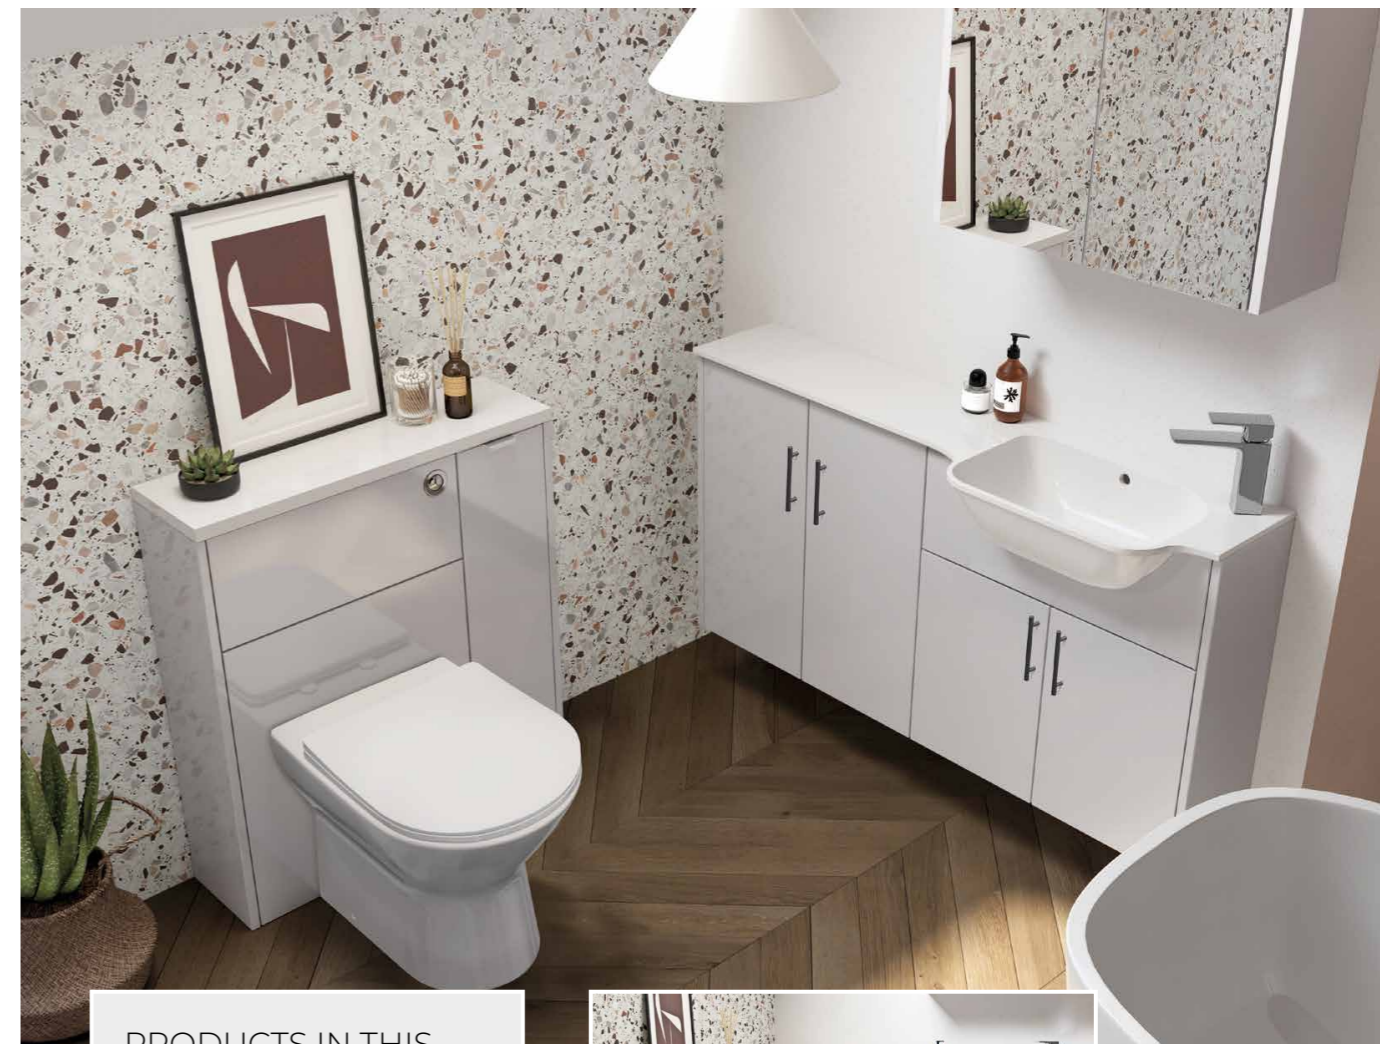

PRODUCTS IN THIS COMBINATION

Fitted Furniture Units

- 500 Slim WC Unit
- 200 Slim 1 Door Unit
- 300 Slim 1 Door Unit x2
- 600 Slim Basin Unit

Mirror

- 600 Double Mirror Wall Unit

Basin and Worktop

- Right Hand Slim 1244 Integrated Basin and Worktop
- Pure White Solid Worktop 1264 x 230 (cut to size)

Handles

- Black T Bar Handle x4
- Straight Edge 200 Cabinet Single Pack C

Tap

- Muro Mono Basin Mixer

Back to Wall Pan

- Middleton

Fitted Furniture Panels and Plinths (cut to size)

- Slimline Base End Panel x2
- Wall End Panel x4

Finish

- Gloss White