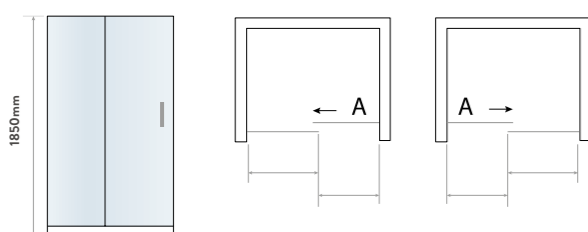

S6 ENCLOSURES

SLIDING DOOR

- > Up to 6mm thick toughened safety glass
- > 1850mm tall
- > Universal design for left or right hand openings
- > Acqua shield glass treatment
- > Lifetime guarantee
- > Smooth sliding action
- > Large adjustment for out of true walls and easy installation

SLIDING DOOR

Size	Width mm	Opening Size (A)	Price Inc VAT	Code
1000	950 - 990mm	390mm	£420.00	S6-GLASS013
1100	1050 - 1090mm	430 mm	£420.00	S6-GLASS014
1200	1150 - 1190mm	490 mm	£420.00	S6-GLASS015
1400	1350 - 1390mm	580mm	£490.00	S6-GLASS016
1500	1450 - 1490mm	585mm	£525.00	S6-GLASS031
1600	1550 - 1590mm	585mm	£525.00	S6-GLASS032
1700	1650 - 1690mm	585mm	£575.00	S6-GLASS033

SIDE PANEL

Size	Width mm	Price Inc VAT	Code
700	670 - 690mm	£236.00	S6-GLASS025
760	730 - 750mm	£247.00	S6-GLASS026
800	770 - 790mm	£267.00	S6-GLASS027
900	870 - 890mm	£278.00	S6-GLASS028
1000	970 - 990mm	£298.00	S6-GLASS029

EXTENSION PROFILE

Adds 20mm per profile	Price Inc VAT	Code
	£92.00	SCUDEXT

For product and technical information visit www.scudo.co.uk