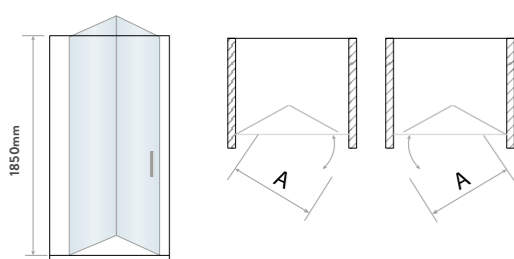

S6 ENCLOSURES

BIFOLD SEMI-FRAMELESS

- > Up to 6mm thick toughened safety glass
- > 1850mm tall
- > Universal design for left or right hand openings
- > Acqua shield glass treatment
- > Lifetime guarantee
- > Smooth sliding action
- > Large adjustment for out of true walls and easy installation

BIFOLD DOOR

Size	Width mm	Opening Size (A)	Price Inc VAT	Code
700	650 - 690mm	630mm	£420.00	S6-GLASS021
760	710 - 750mm	690 mm	£420.00	S6-GLASS022
800	750 - 790mm	730 mm	£463.00	S6-GLASS023
900	850 - 890mm	830mm	£475.00	S6-GLASS024
1000	950 - 990mm	930mm	£550.00	S6-GLASS030

SIDE PANEL

Size	Width mm	Price Inc VAT	Code
700	670 - 690mm	£236.00	S6-GLASS025
760	730 - 750mm	£247.00	S6-GLASS026
800	770 - 790mm	£267.00	S6-GLASS027
900	870 - 890mm	£278.00	S6-GLASS028
1000	970 - 990mm	£298.00	S6-GLASS029

EXTENSION PROFILE

Adds 20mm per profile	Price Inc VAT	Code
	£92.00	SCUDEXT

For product and technical information visit www.scudo.co.uk