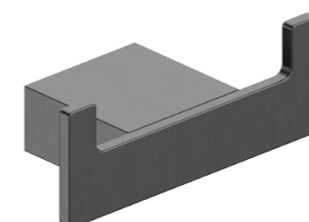

Napoli Robe Hook Gunmetal £57.00

GUNACC-003
H35 x W90 x D45