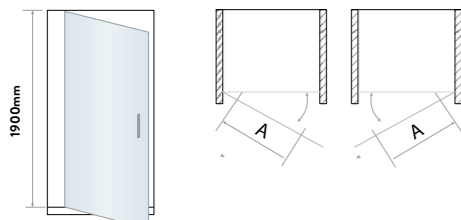

S8 ENCLOSURES

HINGE DOOR

- > Up to 8mm thick toughened safety glass
- > 1900mm tall
- > Universal design for left or right hand openings
- > Concealed fixings
- > Acqua shield glass treatment
- > Lifetime guarantee
- > Large adjustment for out of true walls and easy installation
- > High quality hinges

HINGE DOOR

Size	Width mm	Opening Size (A)	Price Inc VAT	Code
700	650 - 690mm	530mm	£535.00	SCUD700HD
760	710 - 750mm	590mm	£556.00	SCUD760HD
800	750 - 790mm	630mm	£566.00	SCUD800HD
900	850 - 890mm	730mm	£576.00	SCUD900HD
1000	950 - 990mm	830mm	£618.00	SCUD10HD

SIDE PANEL

Size	Width mm	Price Inc VAT	Code
700	670 - 690mm	£298.00	SCUD700SP
760	730 - 750mm	£309.00	SCUD760SP
800	770 - 790mm	£309.00	SCUD800SP
900	870 - 890mm	£339.00	SCUD900SP

EXTENSION PROFILE

Adds 20mm per profile	Price Inc VAT	Code
	£92.00	SCUDEXT

For product and technical information visit www.scudo.co.uk