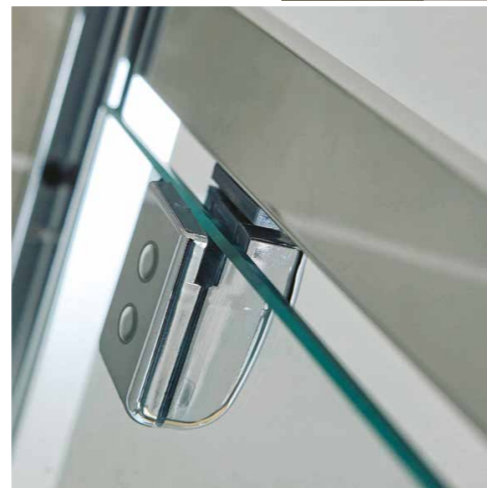

S6 ENCLOSURES

PIVOT DOOR

- > Up to 6mm thick toughened safety glass
- > 1850mm tall
- > Universal design for left or right hand openings
- > Acqua shield glass treatment
- > Lifetime guarantee
- > Large adjustment for out of true walls and easy installation
- > High quality pivot mechanism

PIVOT DOOR

Size	Width mm	Opening Size (A)	Price Inc VAT	Code
700	650 - 690mm	430mm	£345.00	S6-GLASS017
760	710 - 750mm	490mm	£345.00	S6-GLASS018
800	750 - 790mm	530mm	£360.00	S6-GLASS019
900	850 - 890mm	630mm	£385.00	S6-GLASS020

SIDE PANEL

Size	Width mm	Price Inc VAT	Code
700	670 - 690mm	£236.00	S6-GLASS025
760	730 - 750mm	£247.00	S6-GLASS026
800	770 - 790mm	£267.00	S6-GLASS027
900	870 - 890mm	£278.00	S6-GLASS028
1000	970 - 990mm	£298.00	S6-GLASS029

EXTENSION PROFILE

Adds 20mm per profile	Price Inc VAT	Code
	£92.00	SCUDEXT

Scan here to view S6 Pivot Door Enclosure video:

For product and technical information visit www.scudo.co.uk