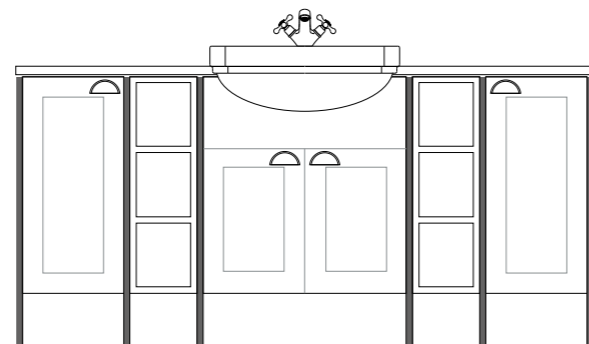

PRODUCTS IN THIS COMBINATION

Fitted Furniture Units

- 300 Door Unit x2
- 200 Open Unit x2
- 600 Basin Unit

Mirror

- 600 Double Mirror Wall Unit x2

Basin and Worktop

- Traditional Semi Recessed Basin
- Carrera Solid Worktop 1880 x 350 (cut to size)

Handles

- Traditional Cup Handle x4

Tap

- Classic Mono Basin Mixer

Fitted Furniture Panels and Plinths (cut to size)

- Standard Base End Panel x6
- Wall End Panel x2
- 2000 Plinth

Cabinet Finish

- Supermatte Stone Grey

Carcass Finish

- Oak

PRODUCTS IN THIS COMBINATION

Fitted Furniture Units

- 300 1 Drawer 1 Door Unit x2
- 600 Basin Unit
- 500 WC Unit

Mirror

- 600 Double Mirror Wall Unit

Basin and Worktop

- Traditional Semi-Recessed Basin
- Pure White Solid Worktop 1880 x 350 (cut to size)

Handles

- Chrome Knob x6

Tap

- Classic Mono Basin Mixer

Fitted Furniture Panels and Plinths (cut to size)

- Standard Base End Panel x5
- Wall End Panel x2
- 2000 Plinth

Cabinet Finish

- Painted Oak Mussel