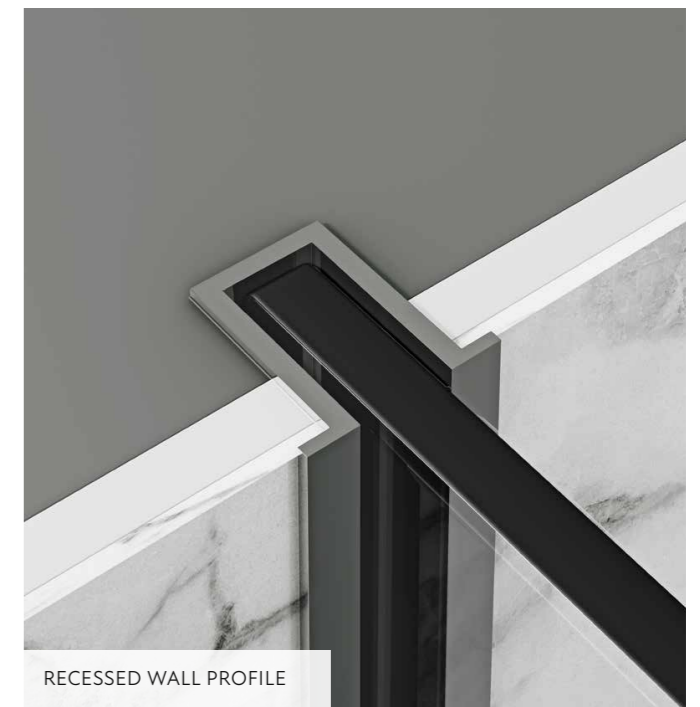

PROFILE & STABILISING OPTIONS

CHROME BRASS BLACK BRONZE GUNMETAL

With their sleek lines and flawless design, the Minos stabilising bars and profiles are designed to be both practical and polished.

These durable brackets are a master-class in innovative showering solutions. Hidden screws mean that the Minos style is evident in every element, while the subtle contours create the perfect silhouette.

Each of these solutions are available in our full range of finishes. Choose the ideal fit for your home.