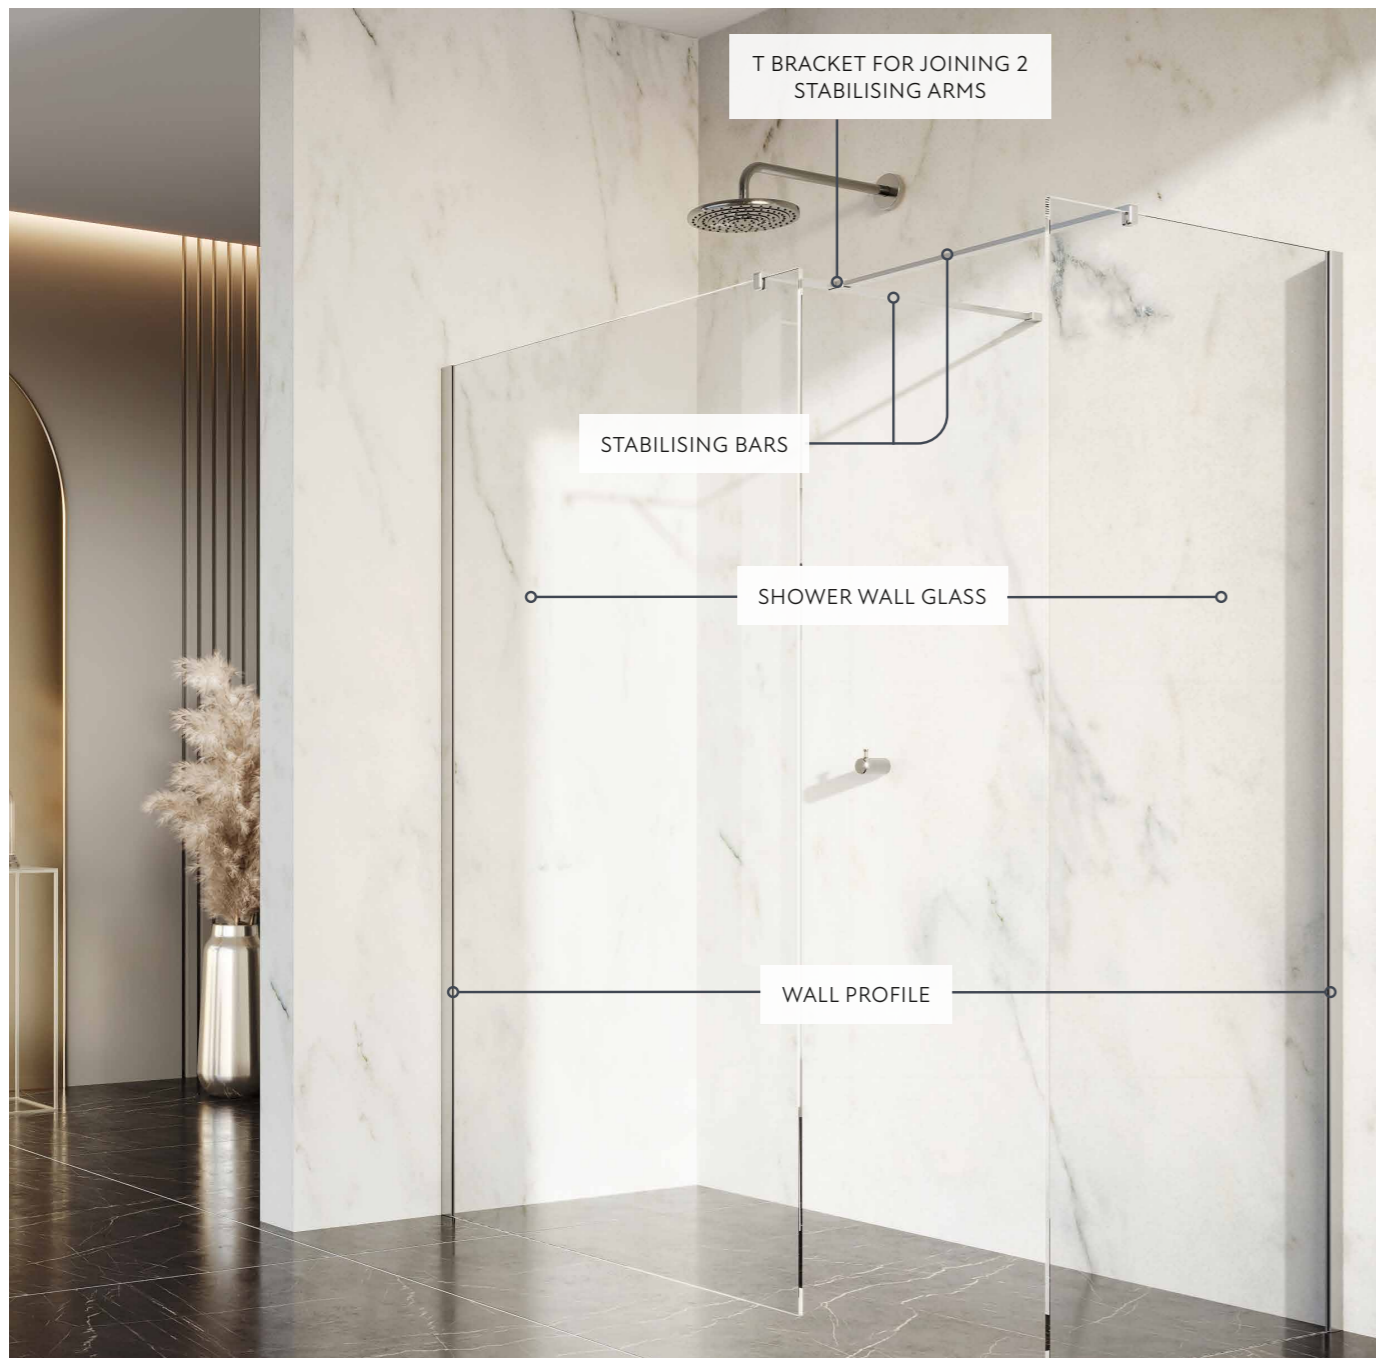

STABILISING BAR