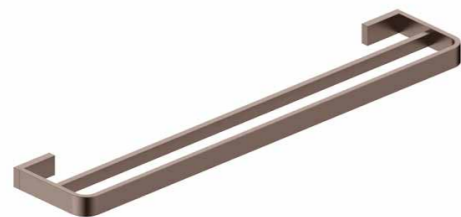

Monza Double Towel Rail Brushed Bronze £165.00

BRONZEACC-005
H25 x W598 x D119mm

NAPOLI ACCESSORIES

The stylish and contemporary gunmetal design integrates seamlessly into any bathroom décor.

Choose from our best-selling accessories including tumbler holder, paper holder, towel ring, robe hook and double towel rail.