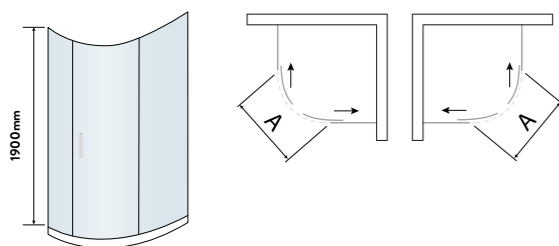

S8 ENCLOSURES

OFFSET SINGLE DOOR QUADRANT

- > Up to 8mm thick toughened safety glass
- > 1900mm tall
- > Universal design for left or right hand openings
- > Concealed fixings
- > Acqua shield glass treatment
- > Lifetime guarantee
- > Smooth sliding action
- > Soft open buffers
- > Large adjustment for out of true walls and easy installation
- > 550mm radius

Size	Width mm	Opening Size (A)	Price Inc VAT	Code
900 x 760	870 - 890mm 730 - 750mm	450mm	£803.00	SCUD9X76SDQ
1000 x 800	970 - 990mm 770 - 790mm	415 mm	£885.00	SCUD10X8SDQ
1200 x 800	1170 - 1190mm 770 - 790mm	415 mm	£906.00	SCUD12X8SDQ
1200 x 900	1170 - 1190mm 870 - 890mm	450 mm	£947.00	SCUD12X9SDQ

For product and technical information visit www.scudo.co.uk