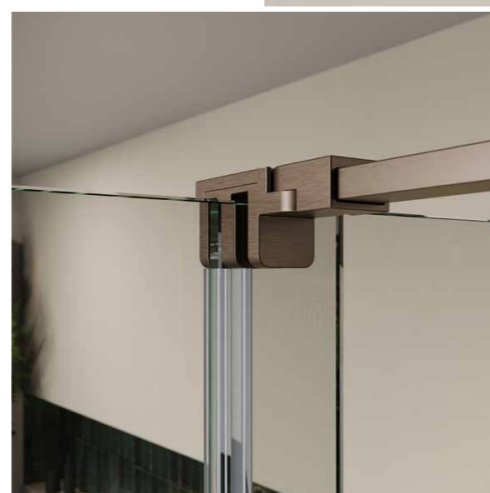

S8 MOMENTUM WETROOMS

BRUSHED BRONZE

NEW

- > Up to 8mm thick toughened safety glass
- > 2000mm tall
- > Concealed fixings
- > Acqua shield glass treatment
- > Lifetime guarantee
- > Large adjustment for out of true walls and easy installation
- > Smooth roller mechanism

SLIDING DOOR

Size	Width mm	Opening Size (A)	Price Inc VAT	Code
1000	950 - 990mm	373 - 413mm	£418.00	MO-DOOR-1000
1100	1050 - 1090mm	423 - 463mm	£448.00	MO-DOOR-1100
1200	1150 - 1190mm	473 - 513mm	£469.00	MO-DOOR-1200
1400	1350 - 1390mm	573 - 613mm	£541.00	MO-DOOR-1400
1500	1450 - 1490mm	623 - 663mm	£582.00	MO-DOOR-1500
1600	1550 - 1590mm	673 - 713mm	£589.00	MO-DOOR-1600
1700	1650 - 1690mm	723 - 763mm	£644.00	MO-DOOR-1700

SIDE PANEL

Size	Width mm	Price Inc VAT	Code
700	675 - 690mm	£220.00	MO-SIDEPANEL-700
760	735 - 750mm	£220.00	MO-SIDEPANEL-760
800	775 - 790mm	£220.00	MO-SIDEPANEL-800
900	875 - 890mm	£220.00	MO-SIDEPANEL-900

MOMENTUM DOOR PROFILE AND ACCESSORIES PACK

Description	Price Inc VAT	Code
Door Profile and Accessories Pack Bronze	£300.00	MO-DOORPACK-BRONZE

MOMENTUM SIDE PANEL PROFILE AND ACCESSORIES PACK

Description	Price Inc VAT	Code
Side Panel Profile and Accessories Pack Bronze	£120.00	MO-SIDEPACK-BRONZE

S8 MOMENTUM BRUSHED BRONZE

For product and technical information visit www.scudo.co.uk