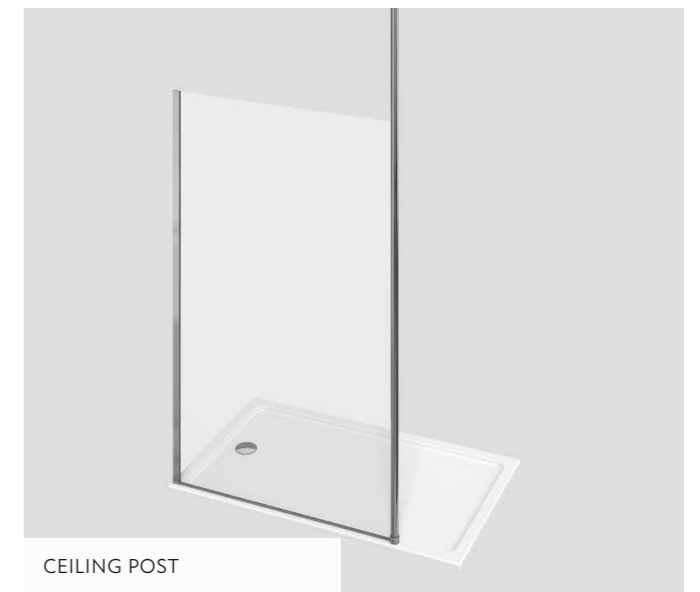

RECESSED WALL PROFILE