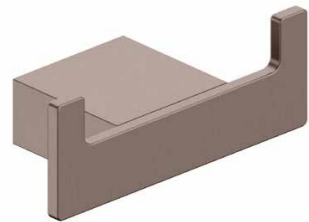

Monza Tumbler Holder Brushed Bronze £72.00

**BRONZEACC-001**  
H95 x W64 x D92mm

Monza Paper Holder Brushed Bronze £65.00

**BRONZEACC-002**  
H20 x W152 x D107mm

Monza Robe Hook Brushed Bronze £57.00

**BRONZEACC-003**  
H35 x W90 x D45mm