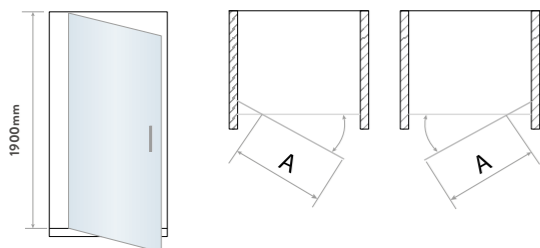

EXTENSION PROFILE

Adds 20mm per profile	Price Inc VAT	Code
	£100.00	SCUDEXT-BLACK

For product and technical information visit www.scudo.co.uk