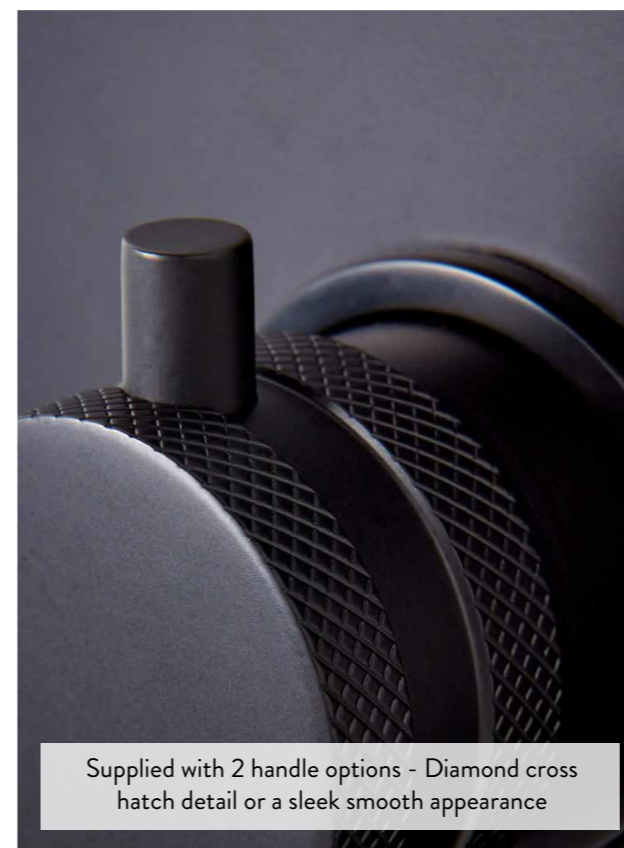

CORE ROUND HANDLE RISER KIT

Supplied with 2 handle options - Diamond cross hatch detail or a sleek smooth appearance

Chrome Round Handle, Head & Handset Riser Kit
£625.00

Code NU-022
Operating Pressure 1.0 Bar

Matte Black Round Handle, Head & Handset Riser Kit
£725.00

Code NU-023
Operating Pressure 1.0 Bar

Brushed Brass Round Handle, Head & Handset Riser Kit
£725.00

Code NU-024
Operating Pressure 1.0 Bar

Gunmetal Round Handle, Head & Handset Riser Kit
£725.00

Code NU-037
Operating Pressure 1.0 Bar

Brushed Bronze Round Handle, Head & Handset Riser Kit
£725.00

Code NU-044
Operating Pressure 1.0 Bar

All prices include VAT - For product and technical information visit www.scudo.co.uk