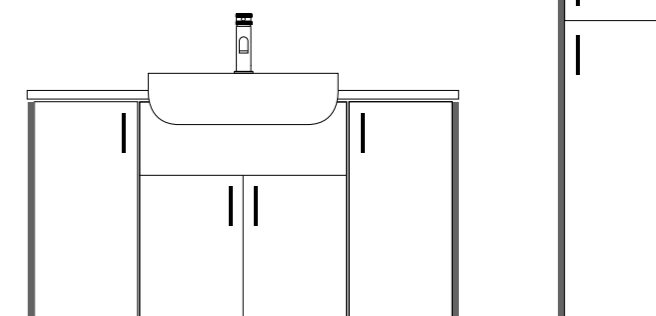

Finish

- Sonoma Oak