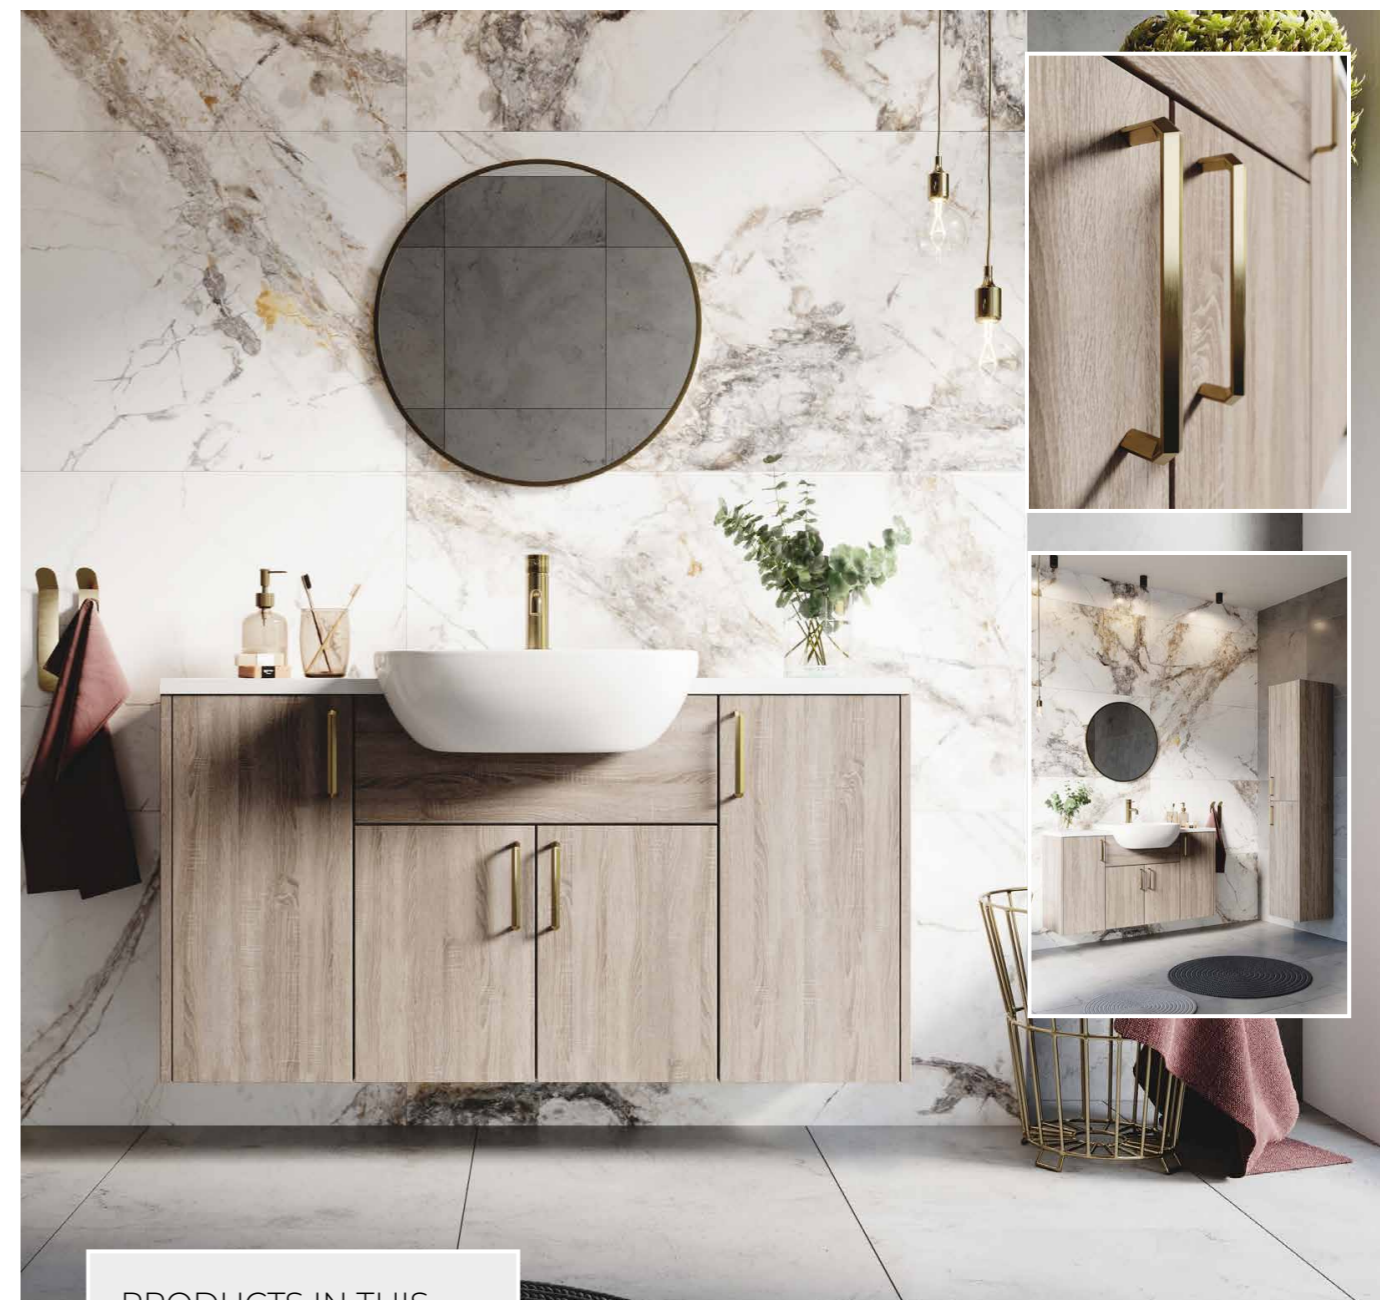

PRODUCTS IN THIS COMBINATION

Fitted Furniture Units

- 600 WC Unit
- 300 3 Drawer Unit
- 600 Basin Unit

Basin and Worktop

- Stance 420mm Counter Top Basin
- Pure White Solid Worktop 1564 x 350 (cut to size)

Handles

- Hexagonal Handle Black x5

Tap

- Core Black Wall Mounted Basin Mixer

Back to Wall Pan

- Porto
- Black Push Button

Fitted Furniture Panels and Plinths (cut to size)

- Standard Base End Panel x3
- 2000 Plinth

Finish

- Matte Dark Grey

PRODUCTS IN THIS COMBINATION

Fitted Furniture Units

- 300 1 Door Unit x2
- 600 Basin Unit

Basin and Worktop

- Middleton Semi-Recessed Basin
- Pure White Solid Worktop 1264 x 350 (cut to size)

Handles

- Hexagonal Handle Brushed Brass x6

Tap

- Core Brushed Brass Mono Basin Mixer

Fitted Furniture Panels and Plinths (cut to size)

- Wall End Panel x2
- Tall End Panel x2

Finish

- Sonoma Oak