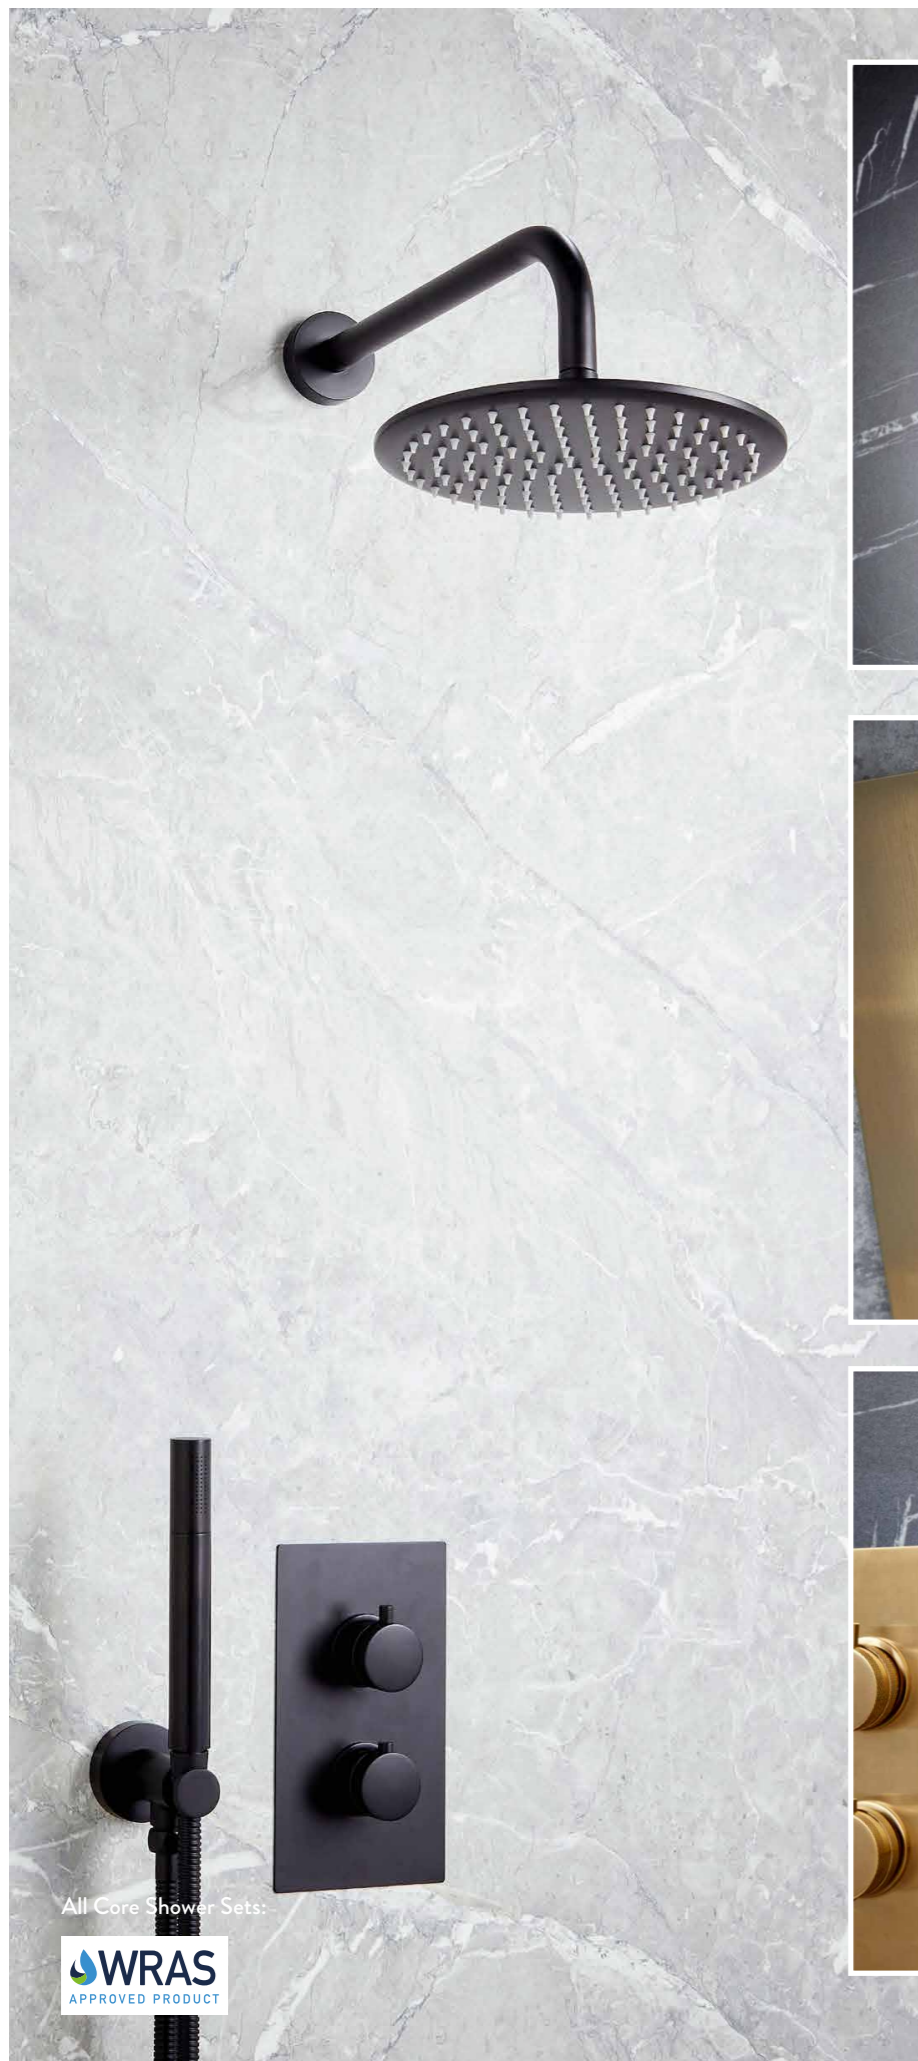

## CORE ROUND HANDLE, HANDSET & BRACKET

Chrome Round Handle, Head, Handset,  
& Mounting Bracket  
£550.00

Code NU-028  
Operating Pressure 1.0 Bar

Matte Black Round Handle, Head, Handset,  
& Mounting Bracket  
£655.00