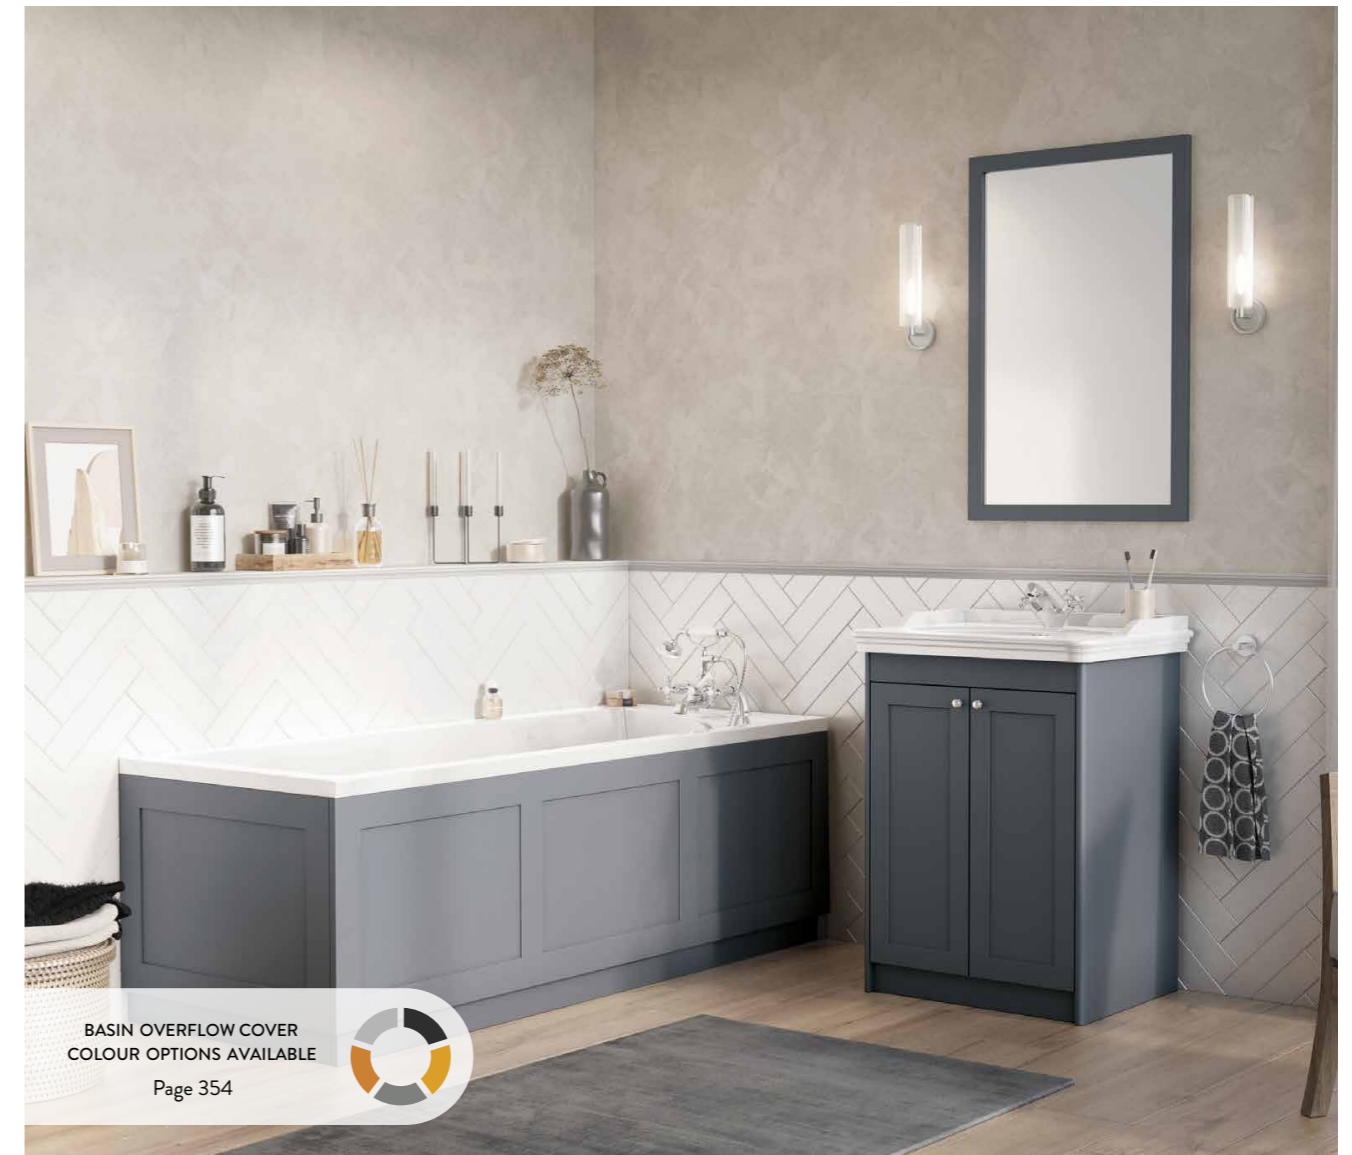

CLASSICA

BASIN OVERFLOW COVER
COLOUR OPTIONS AVAILABLE
Page 354

RANGE FEATURES

Bring a touch of classic design to your bathroom with Classica. A timeless range designed to suit any bathroom, the Classica collection is the perfect balance between modern and traditional, combining refined lines with a classic look.

Classica is flexible and can be configured to suit most bathrooms. Multiple elements from the range work neatly alongside each other to give the appearance of a fitted bathroom. Tailor the modular design layout to suit your space.

Alternatively, pick out individual pieces to work as standalone vanity and WC units.

This beautiful classical bathroom set would look stunning in any bathroom design with a choice of three timeless satin finish colours and two stunning basin options to suit your style.

See page 152-155 for our wide range of Scudo handles

Available Finishes

All prices include VAT - For product and technical information visit www.scudo.co.uk