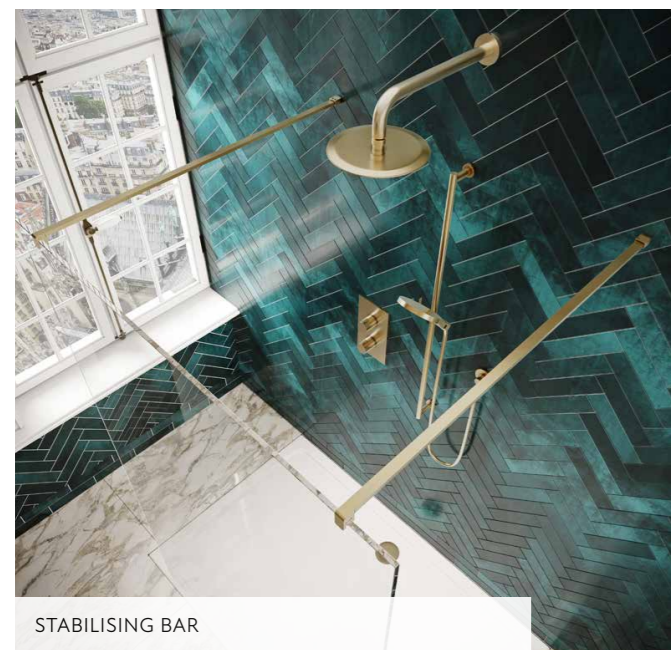

2 STABILISING BARS JOINED BY A T BRACKET

STABILISING BAR