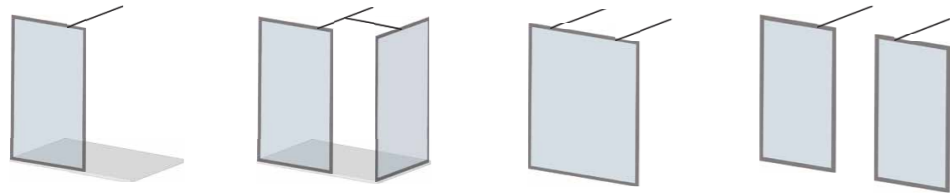

MINOS FRAMED BRASS

CHOOSE YOUR CONFIGURATION