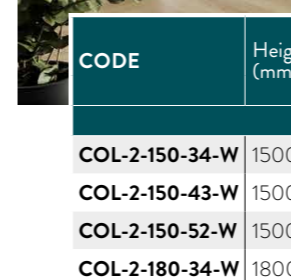

2 & 3 COLUMN VERTICAL

DESIGNER RADIATORS

CODE	Height (mm)	Width (mm)	Depth (mm)	Tapping Centres (mm)		T50 (Watts)	T50 (BTU)	No. of Sections	Duel Fuel Compatible	RRP Inc VAT	
				C1	C2						
2 COLUMN - WHITE											
COL-2-150-34-W	1500	335	70	415	59	857	2924	7	NO	£400.00	
COL-2-150-43-W	1500	425	70	505	59	1102	3759	9	NO	£515.00	
COL-2-150-52-W	1500	515	70	595	59	1347	4595	11	NO	£615.00	
COL-2-180-34-W	1800	335	70	415	59	1027	3504	7	NO	£430.00	
COL-2-180-43-W	1800	425	70	505	59	1320	4505	9	NO	£540.00	
COL-2-180-52-W	1800	515	70	595	59	1614	5506	11	NO	£650.00	
COLFEET-2-W	Column Radiator Feet		Column Radiator 2 Column Insertable Feet (pair) White								£90.00
3 COLUMN - WHITE											
COL-3-180-34-W	1800	335	100	415	59	1702	5808	7	NO	£500.00	
COL-3-180-43-W	1800	425	100	505	59	2188	7467	9	NO	£640.00	
COL-3-180-52-W	1800	515	100	595	59	2675	9126	11	NO	£770.00	
COLFEET-3-W	Column Radiator Feet		Column Radiator 3 Column Insertable Feet (pair) White								£90.00

FEATURES 5 Year Guarantee Gloss Finish RAL Compatible

For product and technical information visit www.scudo.co.uk