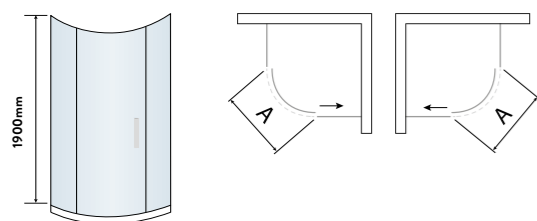

S8 ENCLOSURES

SINGLE DOOR QUADRANT

- > Up to 8mm thick toughened safety glass
- > 1900mm tall
- > Universal design for left or right hand openings
- > Concealed fixings
- > Acqua shield glass treatment
- > Lifetime guarantee
- > Smooth sliding action
- > Soft open buffers
- > Large adjustment for out of true walls and easy installation
- > 550mm radius

Size	Width mm Size (A)	Opening	Price Inc VAT	Code
800	770 - 790mm	415mm	£751.00	SCUD8SDQ
900	870 - 890mm	450 mm	£782.00	SCUD9SDQ

For product and technical information visit www.scudo.co.uk