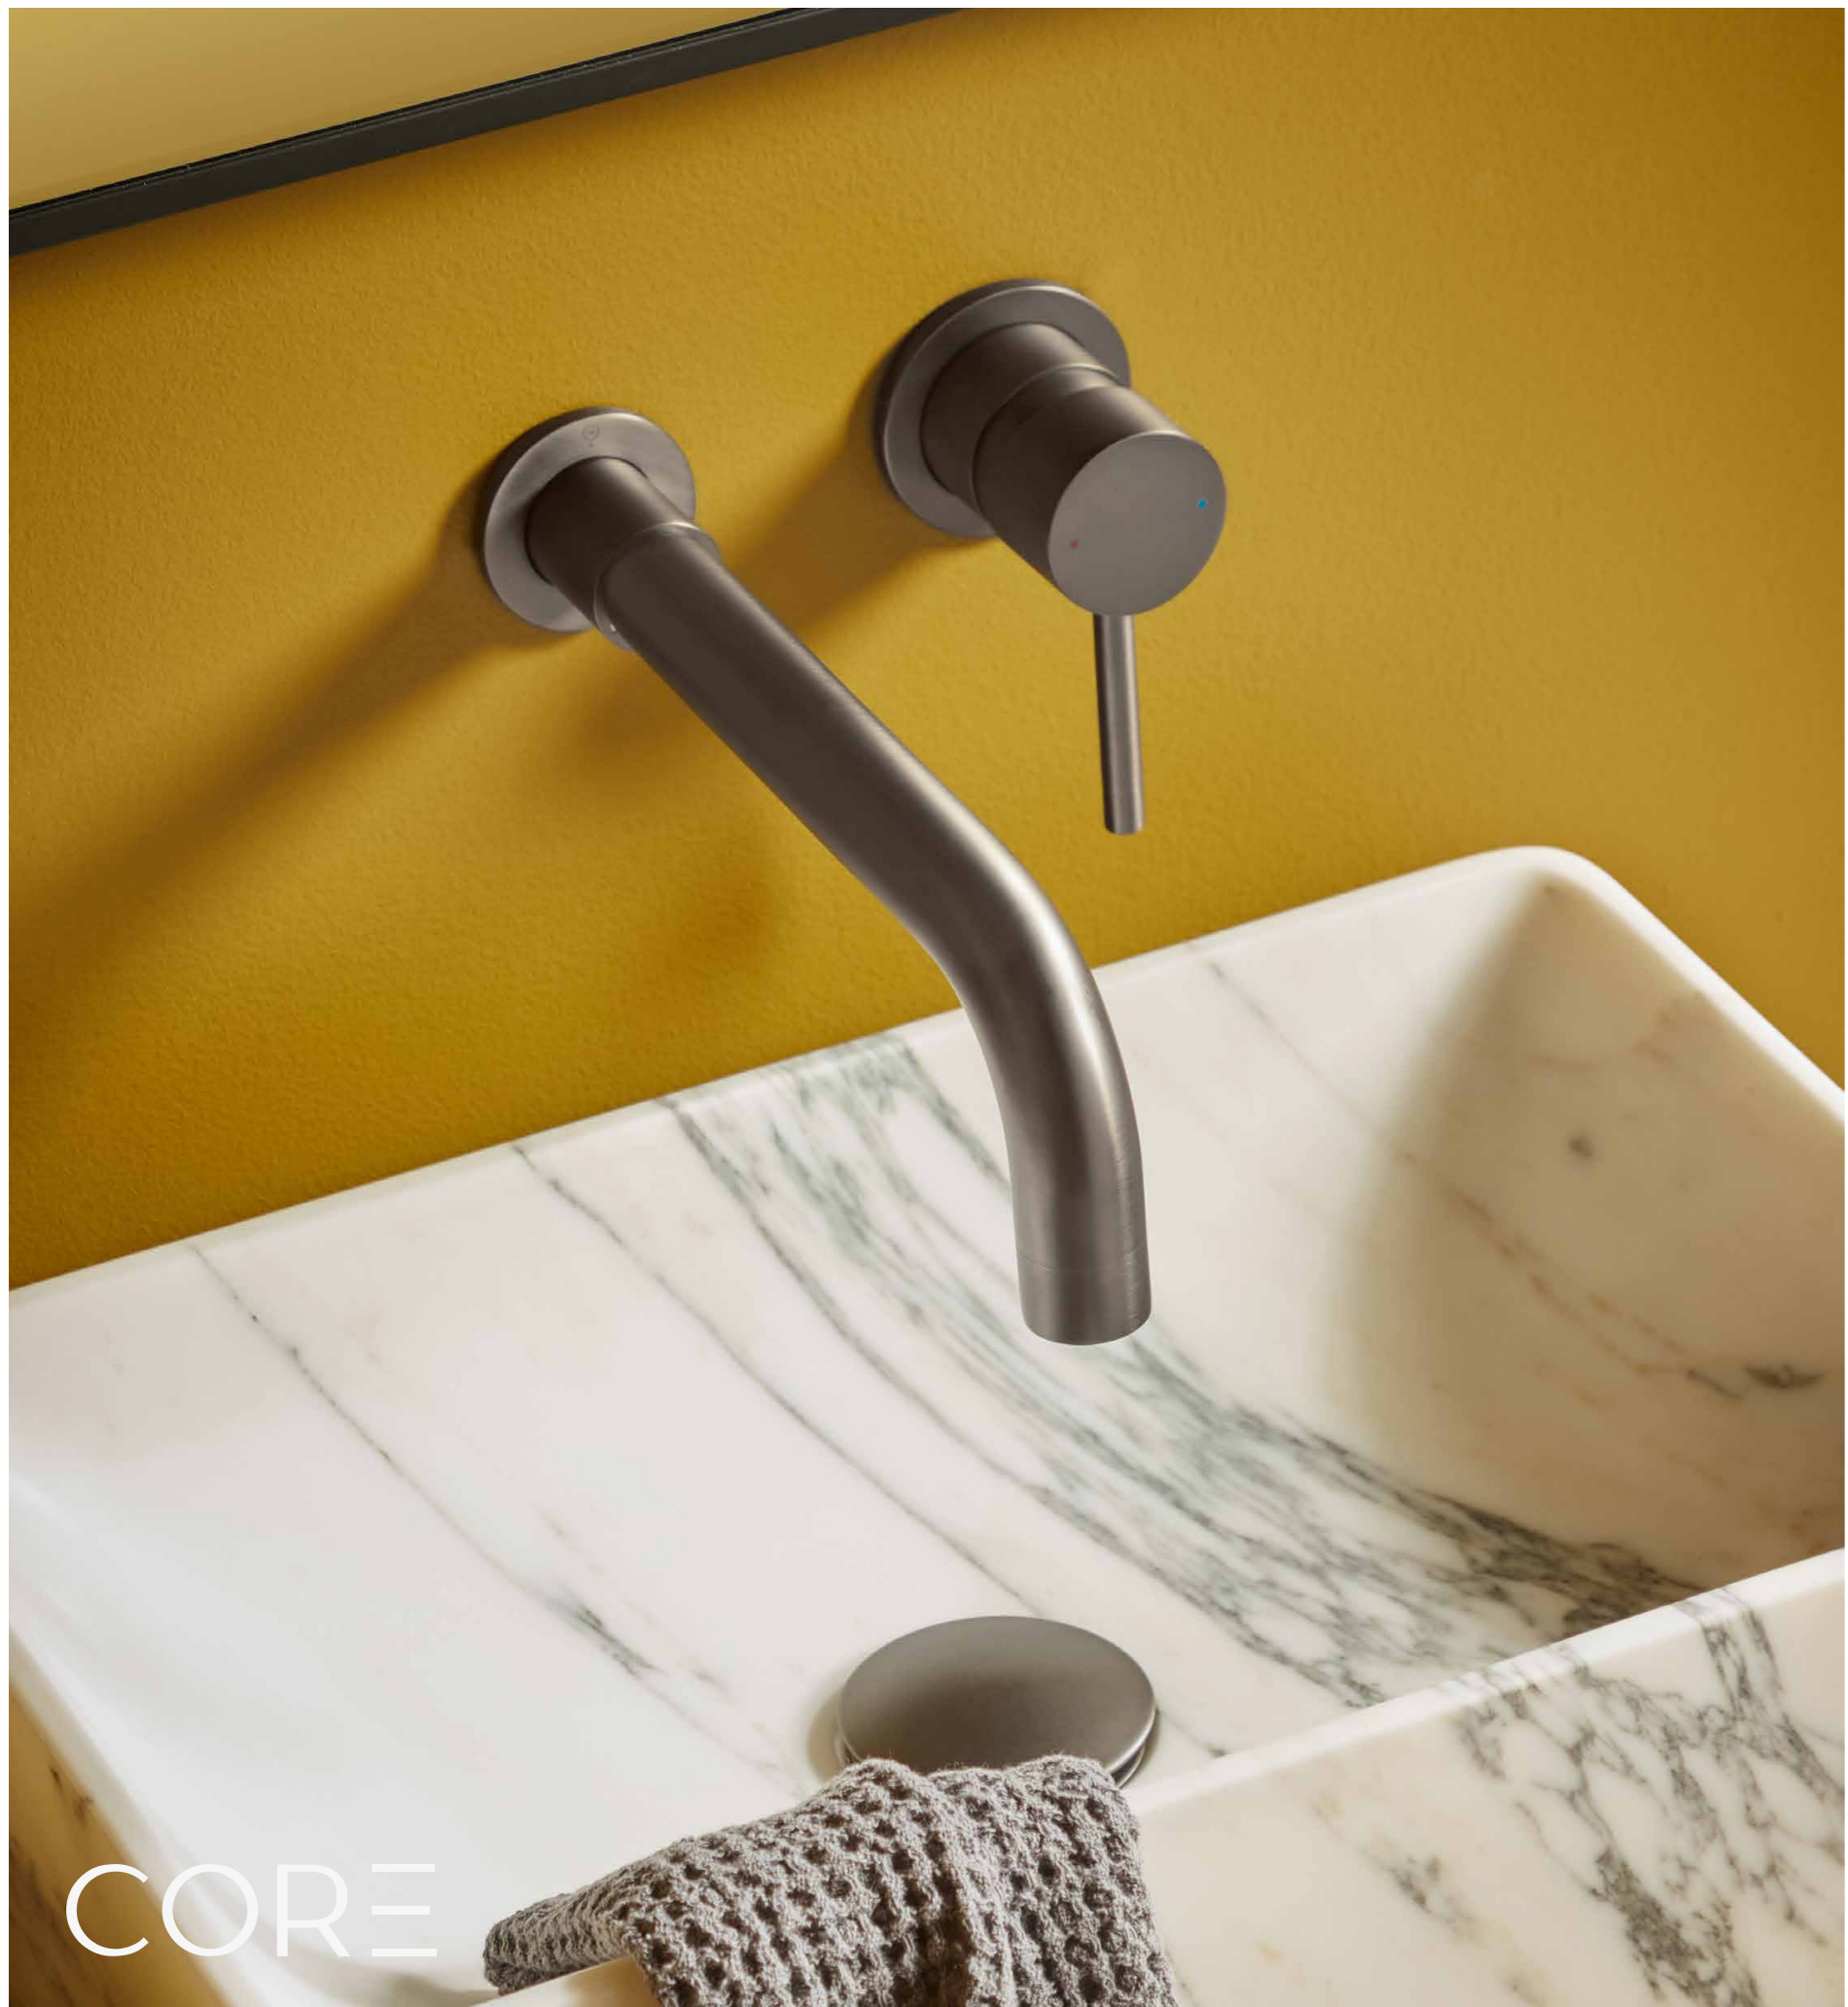

# CORE GUNMETAL

Our flagship collection of Core taps offers a minimalist design that will be a welcome addition to any modern bathroom design. Core is supplied with two handle options giving you the flexibility to change the overall look with a diamond cross hatch detail or a sleek smooth appearance.