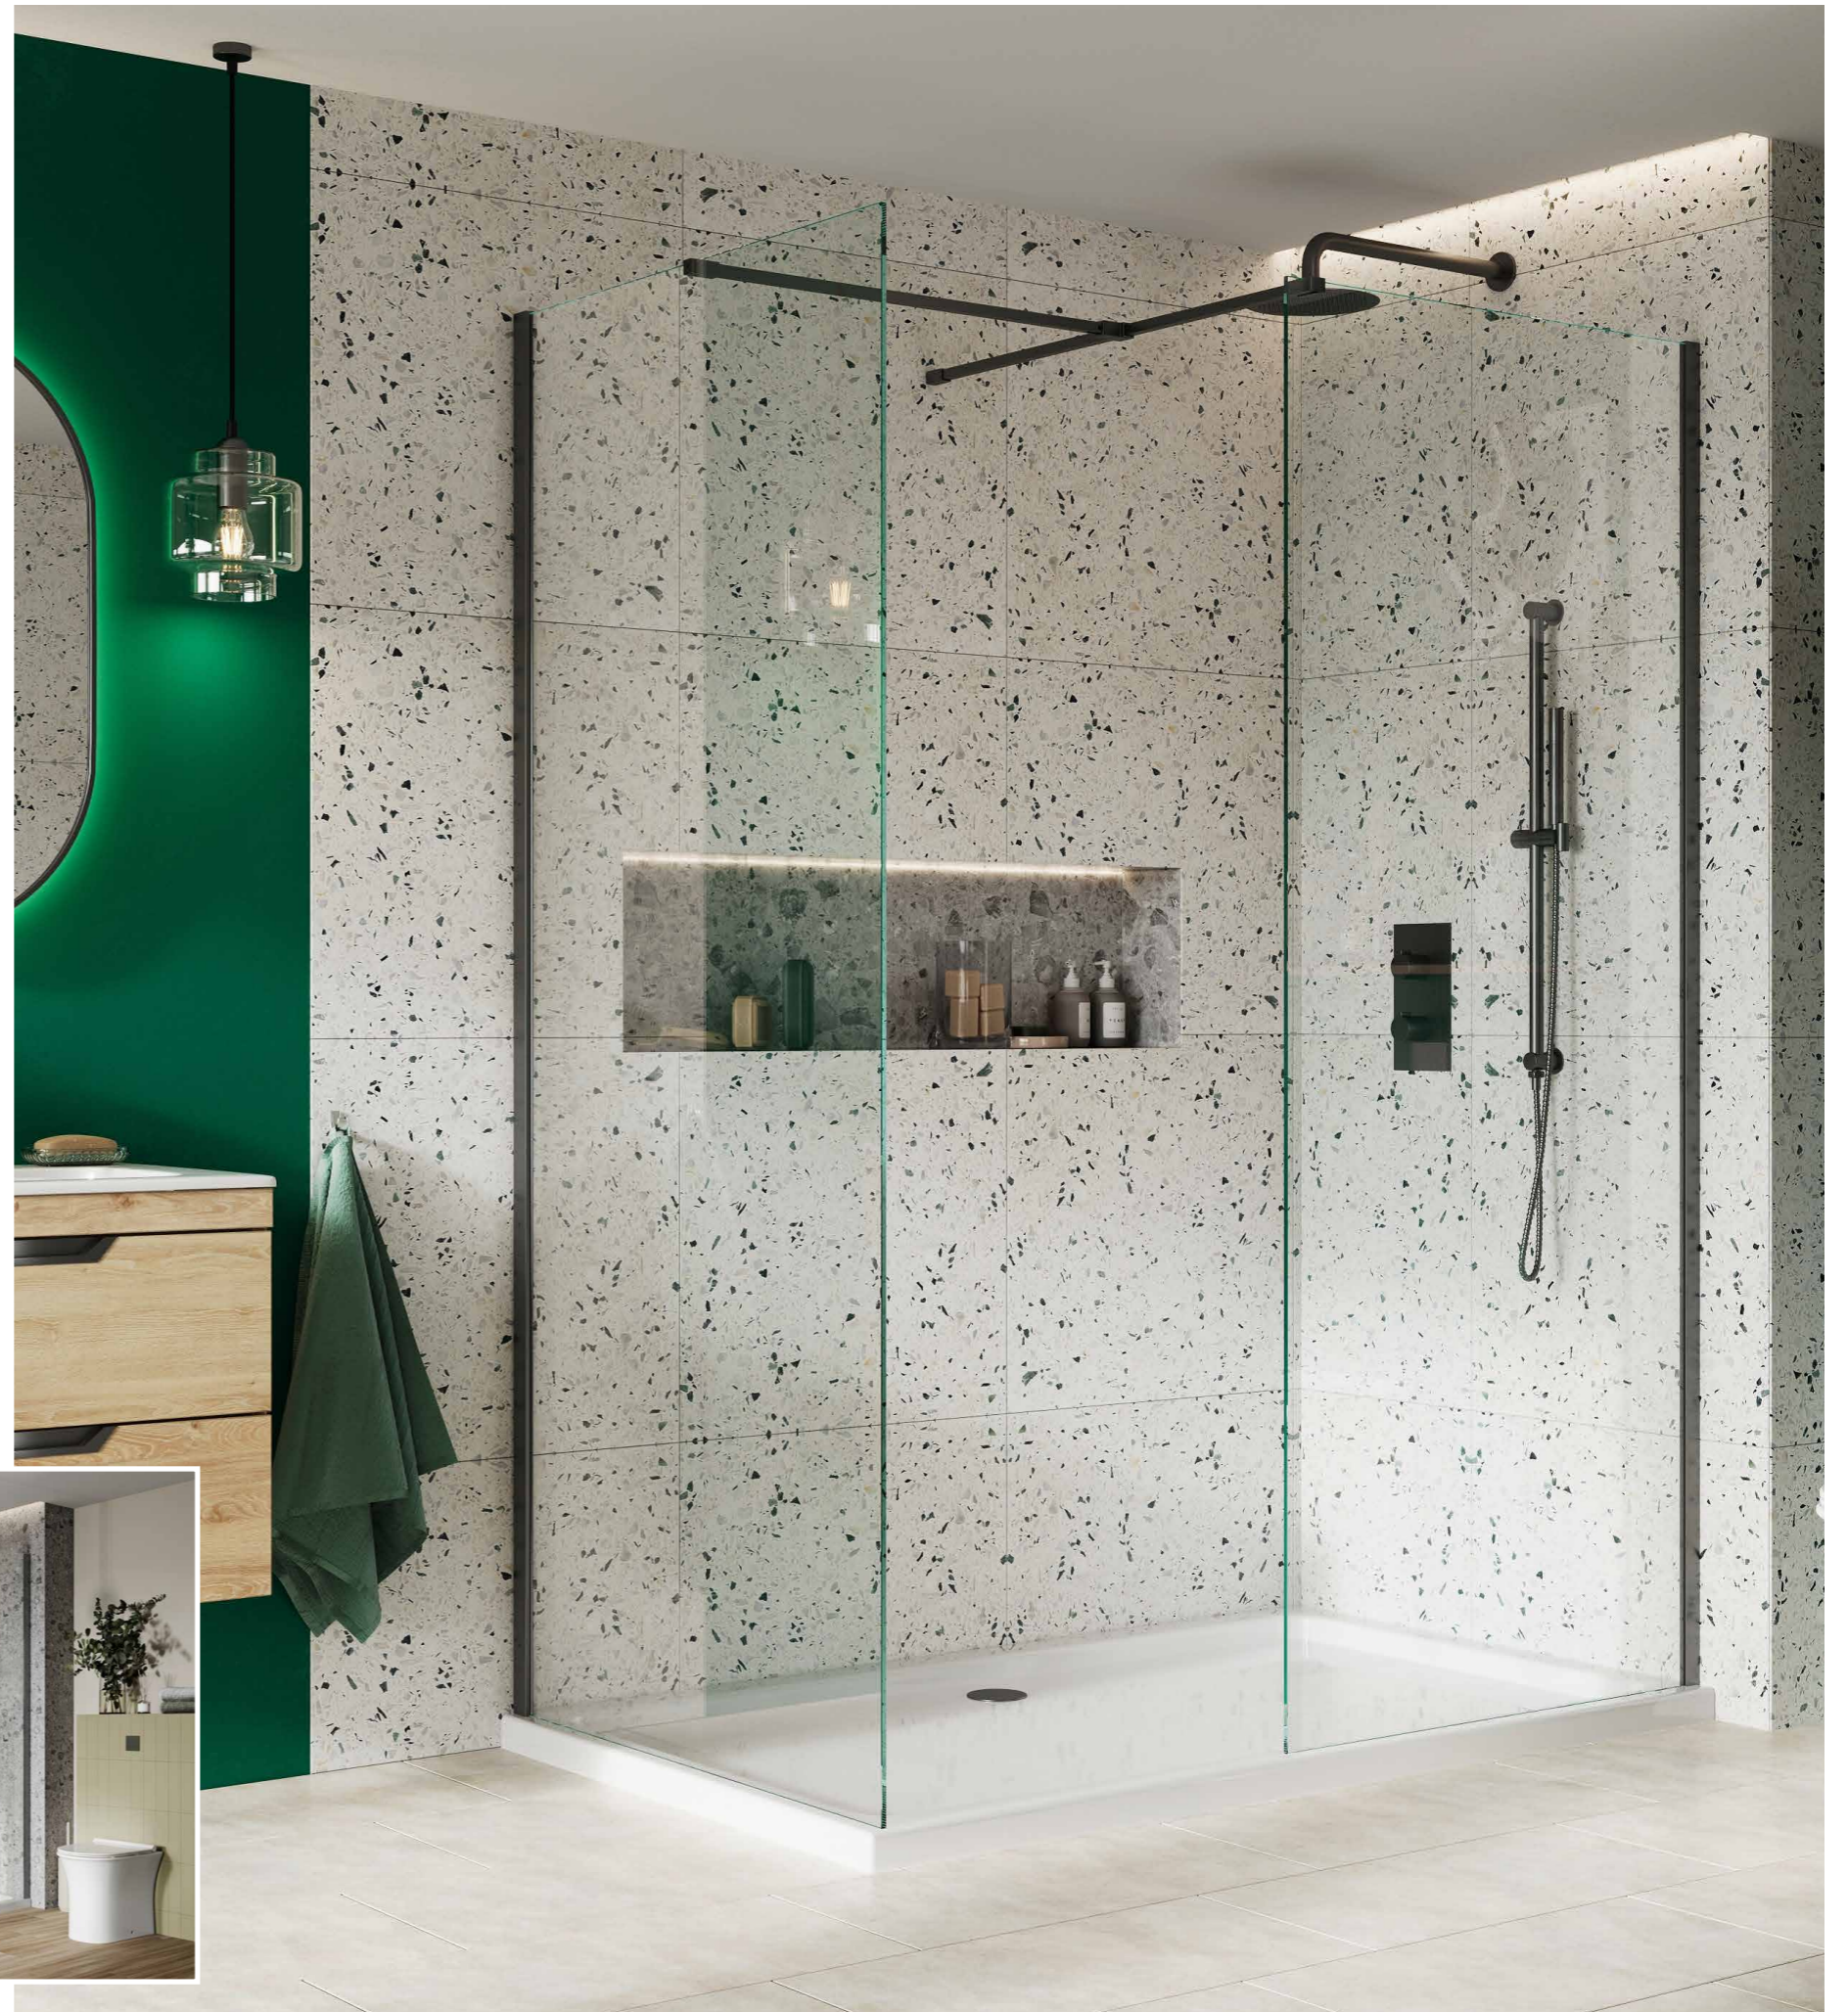

For product and technical information visit www.scudo.co.uk