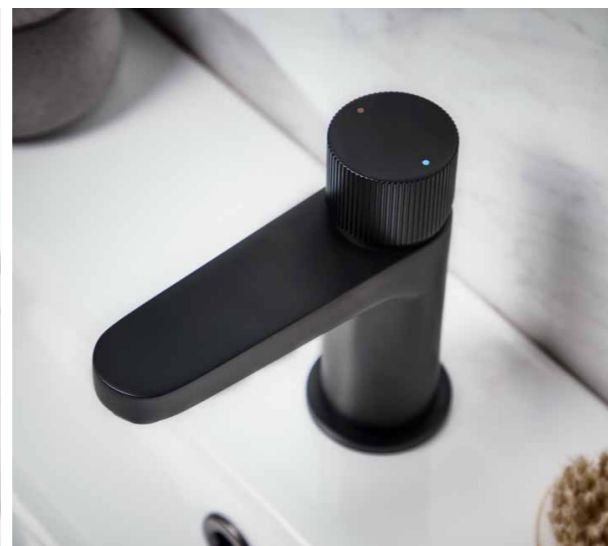

NEW

KOKO

KOKO BLACK

Introducing our opulent KOKO brassware collection to enhance any luxury bathroom space. KOKO features extraordinary craftsmanship, exceptional design, and decorative detail. KOKO finishes are colour matched with all Core showers and other accessories.

With a truly versatile design, KOKO is available in a collection of design options in our stunning brushed brass, brushed bronze, gunmetal and matte black finishes.

KO-001
Operating Pressure 0.5 Bar
Waste not included

KO-002
Operating Pressure 0.5 Bar
Waste not included

KO-003
Operating Pressure 0.5 Bar
Waste not included

KO-005
Operating Pressure 1.0 Bar

KO-004
Operating Pressure 1.0 Bar

All prices include VAT - For product and technical information visit www.scudo.co.uk

KOKO MATTE BLACK