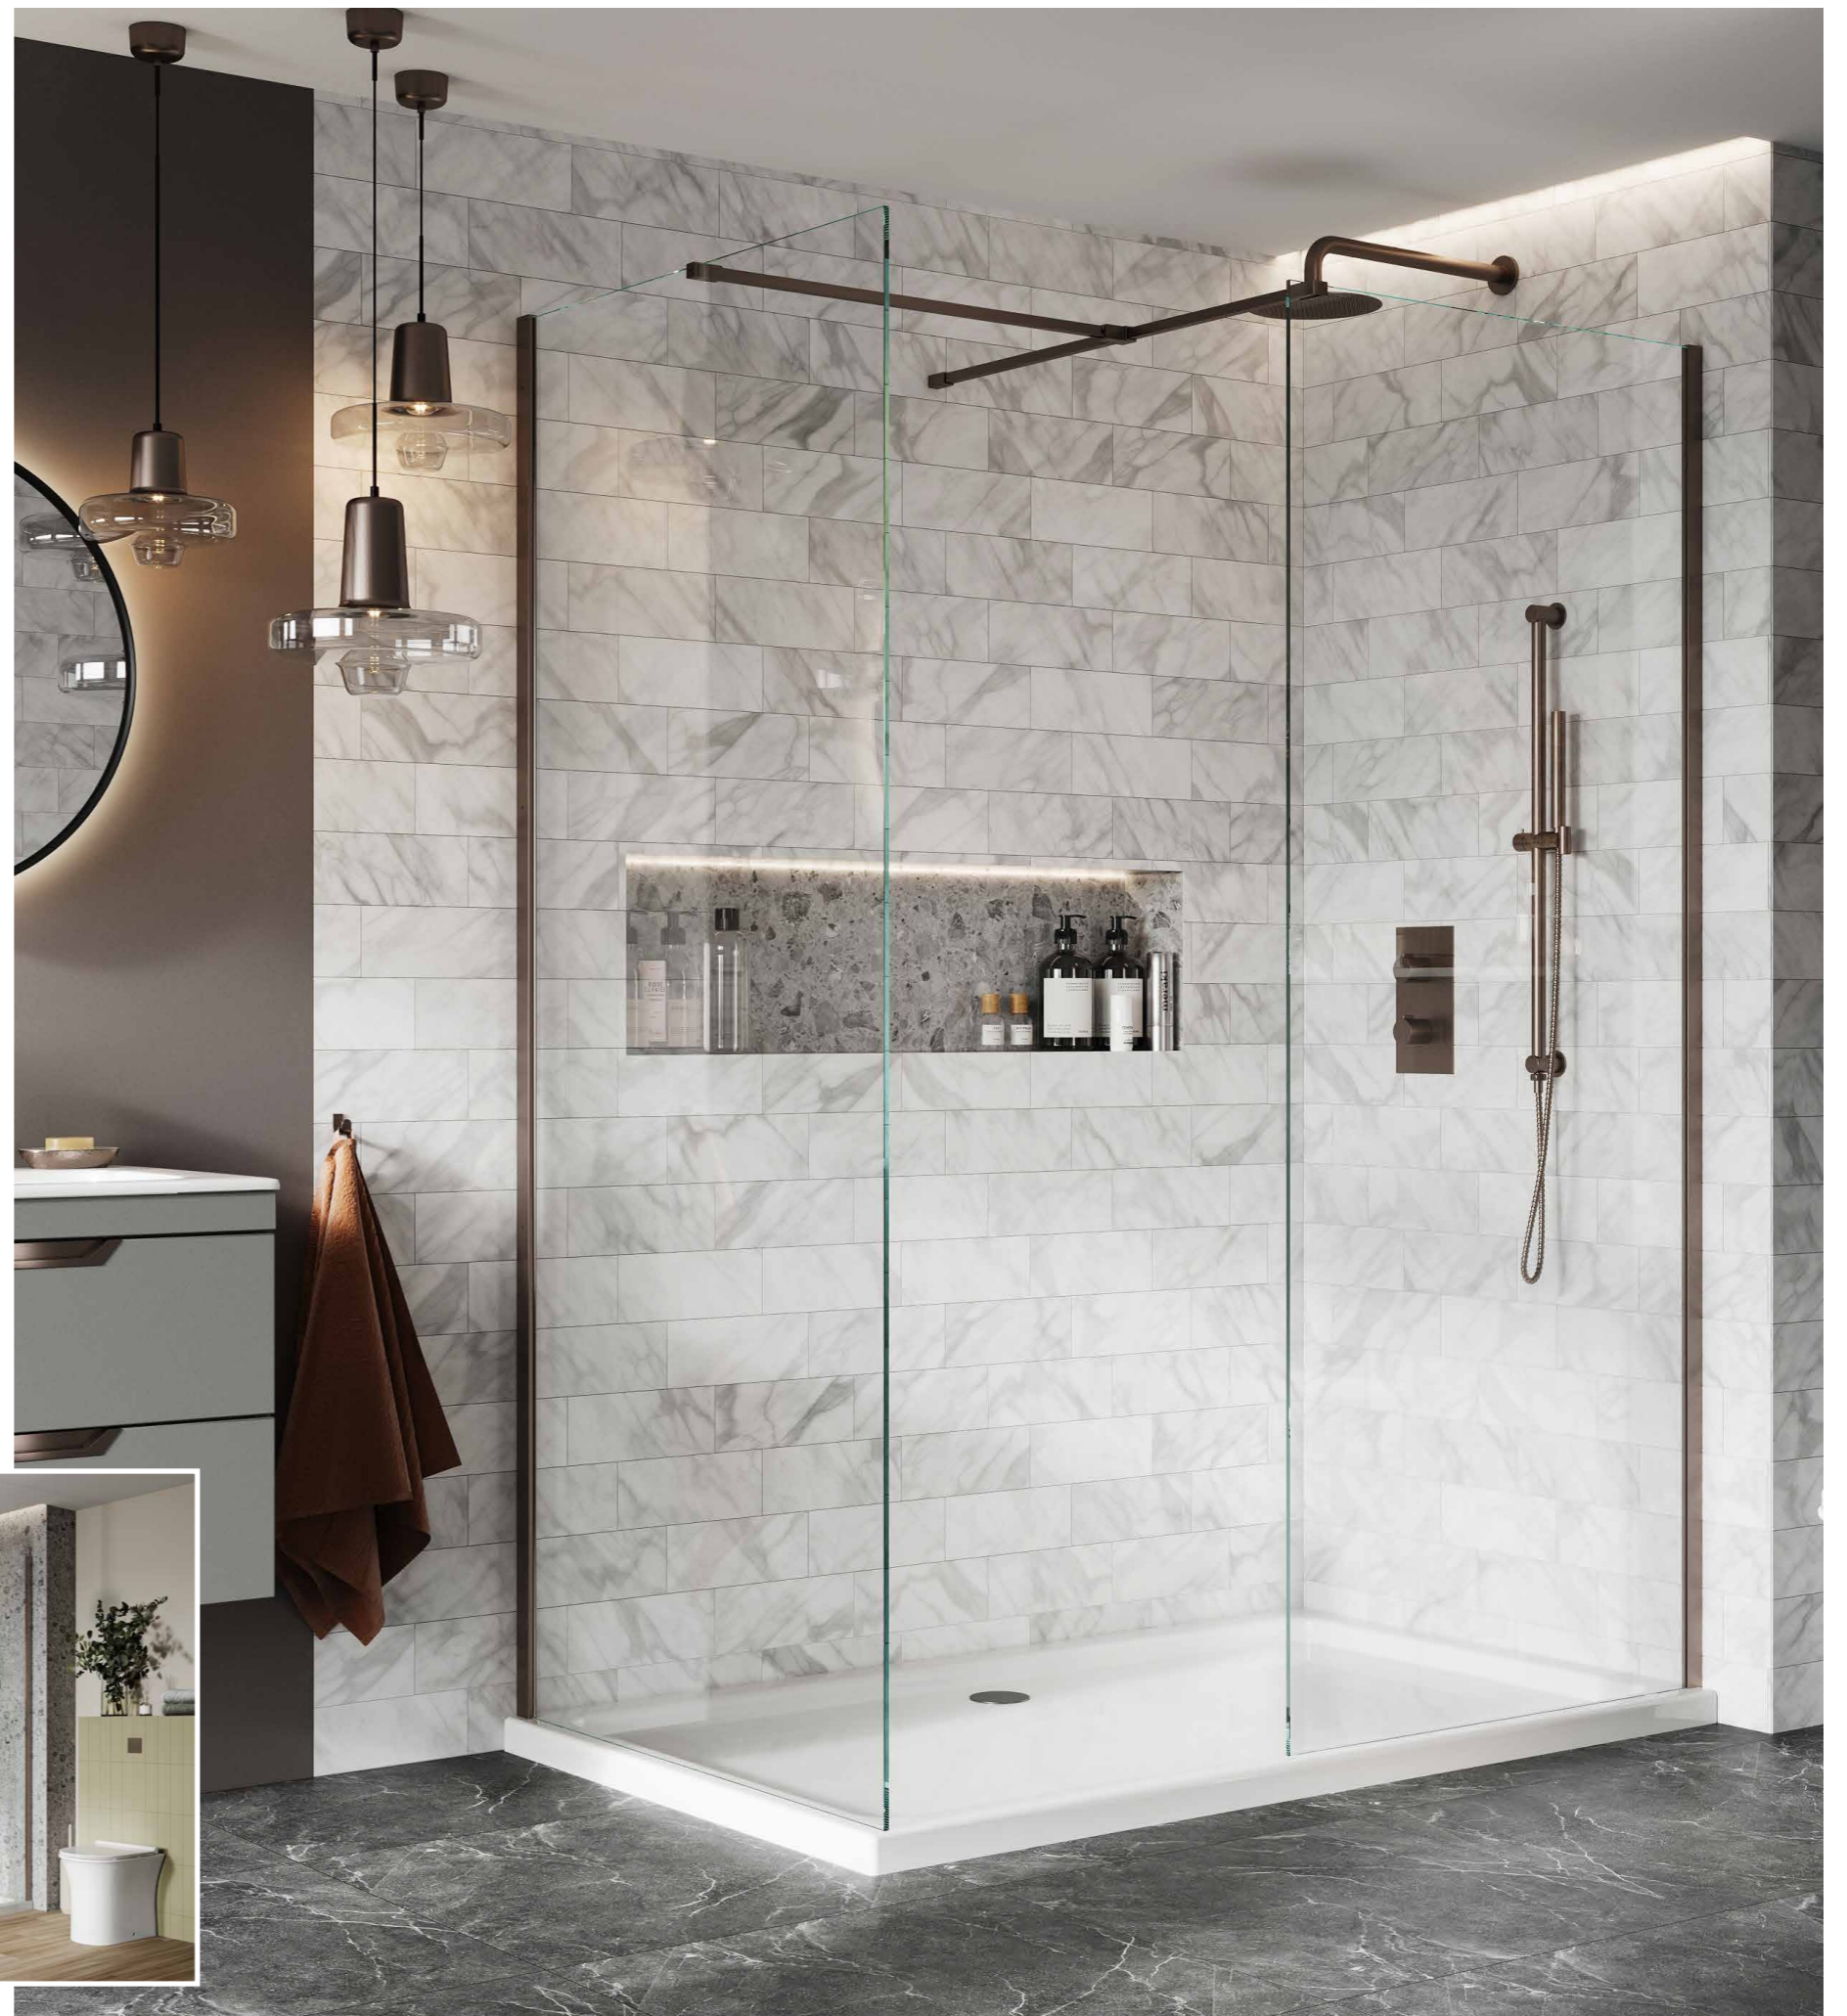

### FLIPPER PANEL

**BRONZEFLIPPER** £345.00  
275mm - Width