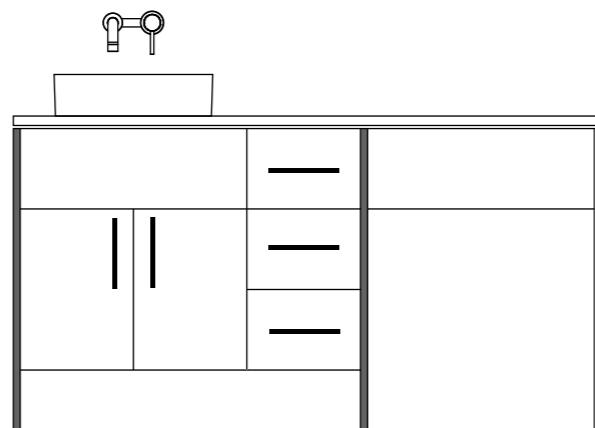

PRODUCTS IN THIS COMBINATION

Fitted Furniture Units

- 600 WC Unit
- 300 3 Drawer Unit
- 600 Basin Unit

Basin and Worktop

- Stance 420mm Counter Top Basin
- Pure White Solid Worktop 1564 x 350 (cut to size)

Handles

- Hexagonal Handle Black x5

Tap

- Core Black Wall Mounted Basin Mixer

Back to Wall Pan

- Porto
- Black Push Button

Fitted Furniture Panels and Plinths (cut to size)

- Standard Base End Panel x3
- 2000 Plinth

Finish

- Matte Dark Grey

PRODUCTS IN THIS COMBINATION

Fitted Furniture Units

- 300 1 Door Unit x2
- 600 Basin Unit

Basin and Worktop

- Middleton Semi-Recessed Basin
- Pure White Solid Worktop 1264 x 350 (cut to size)

Handles

- Hexagonal Handle Brushed Brass x6

Tap

- Core Brushed Brass Mono Basin Mixer

Fitted Furniture Panels and Plinths (cut to size)

- Wall End Panel x2
- Tall End Panel x2

Finish

- Sonoma Oak