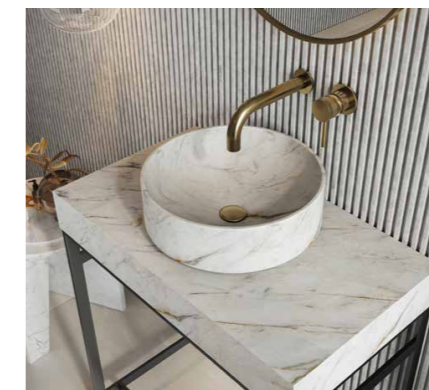

Rectangle Marble Basins

420w x 120h x 270d
Bowl Depth 90mm
Waste Not Included

Venato Carrara Basin

BASINMB-420-CARRARA £575.00

Arabescato Basin

BASINMB-420-ARABESCATO £830.00

Round Marble Basins

350w x 120h x 350d
Bowl Depth 100mm
Waste Not Included

Venato Carrara Basin

BASINMB-350-CARRARA £475.00

Arabescato Basin

BASINMB-350-ARABESCATO £695.00

Wall Hung Marble Basins

300w x 100h x 250d
Bowl Depth 70mm
Waste Not Included

Venato Carrara Basin

BASINMB-300-CARRARA £350.00

Arabescato Basin

BASINMB-300-ARABESCATO £500.00

CORE SHORT SPOUTS - OPTIONAL COLOUR MATCHED SPOUTS

Need to order Core Wall Mounted Basin/Bath Mixers and a code below to convert to a Short Spout. See pages 308-317

Matte Black Frame

800w x 400h x 690d

FRAME-MATTBLACK-80X40X69 £370.00

Venato Carrara Marble Slab

800w x 100h x 400d

SLABMB-800-CARRARA £689.00

As a naturally occurring material, marble exhibits inherent variations in colour, pattern, texture, and surface features, resulting in no two pieces being exactly the same, despite being sourced from the same quarry. These unique characteristics develop over millions of years through geological processes and should be taken into account when viewing product images as they serve as a representative guide only.

All prices include VAT - For product and technical information visit www.scudo.co.uk

NU-050 £25.00

NU-051 £25.00

NU-052 £25.00

NU-053 £25.00

NU-054 £25.00

All prices include VAT - For product and technical information visit www.scudo.co.uk