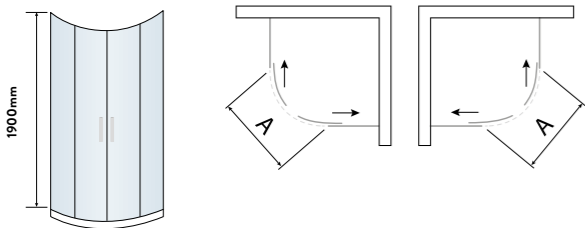

For product and technical information visit www.scudo.co.uk