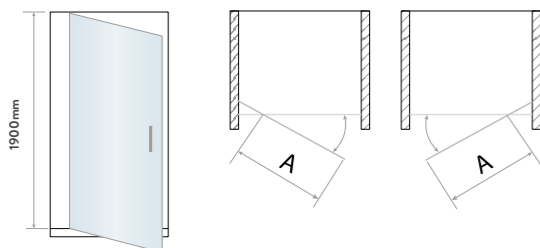

EXTENSION PROFILE

Adds 20mm per profile	Price Inc VAT	Code
	£100.00	SCUDEXT-BB

For product and technical information visit www.scudo.co.uk