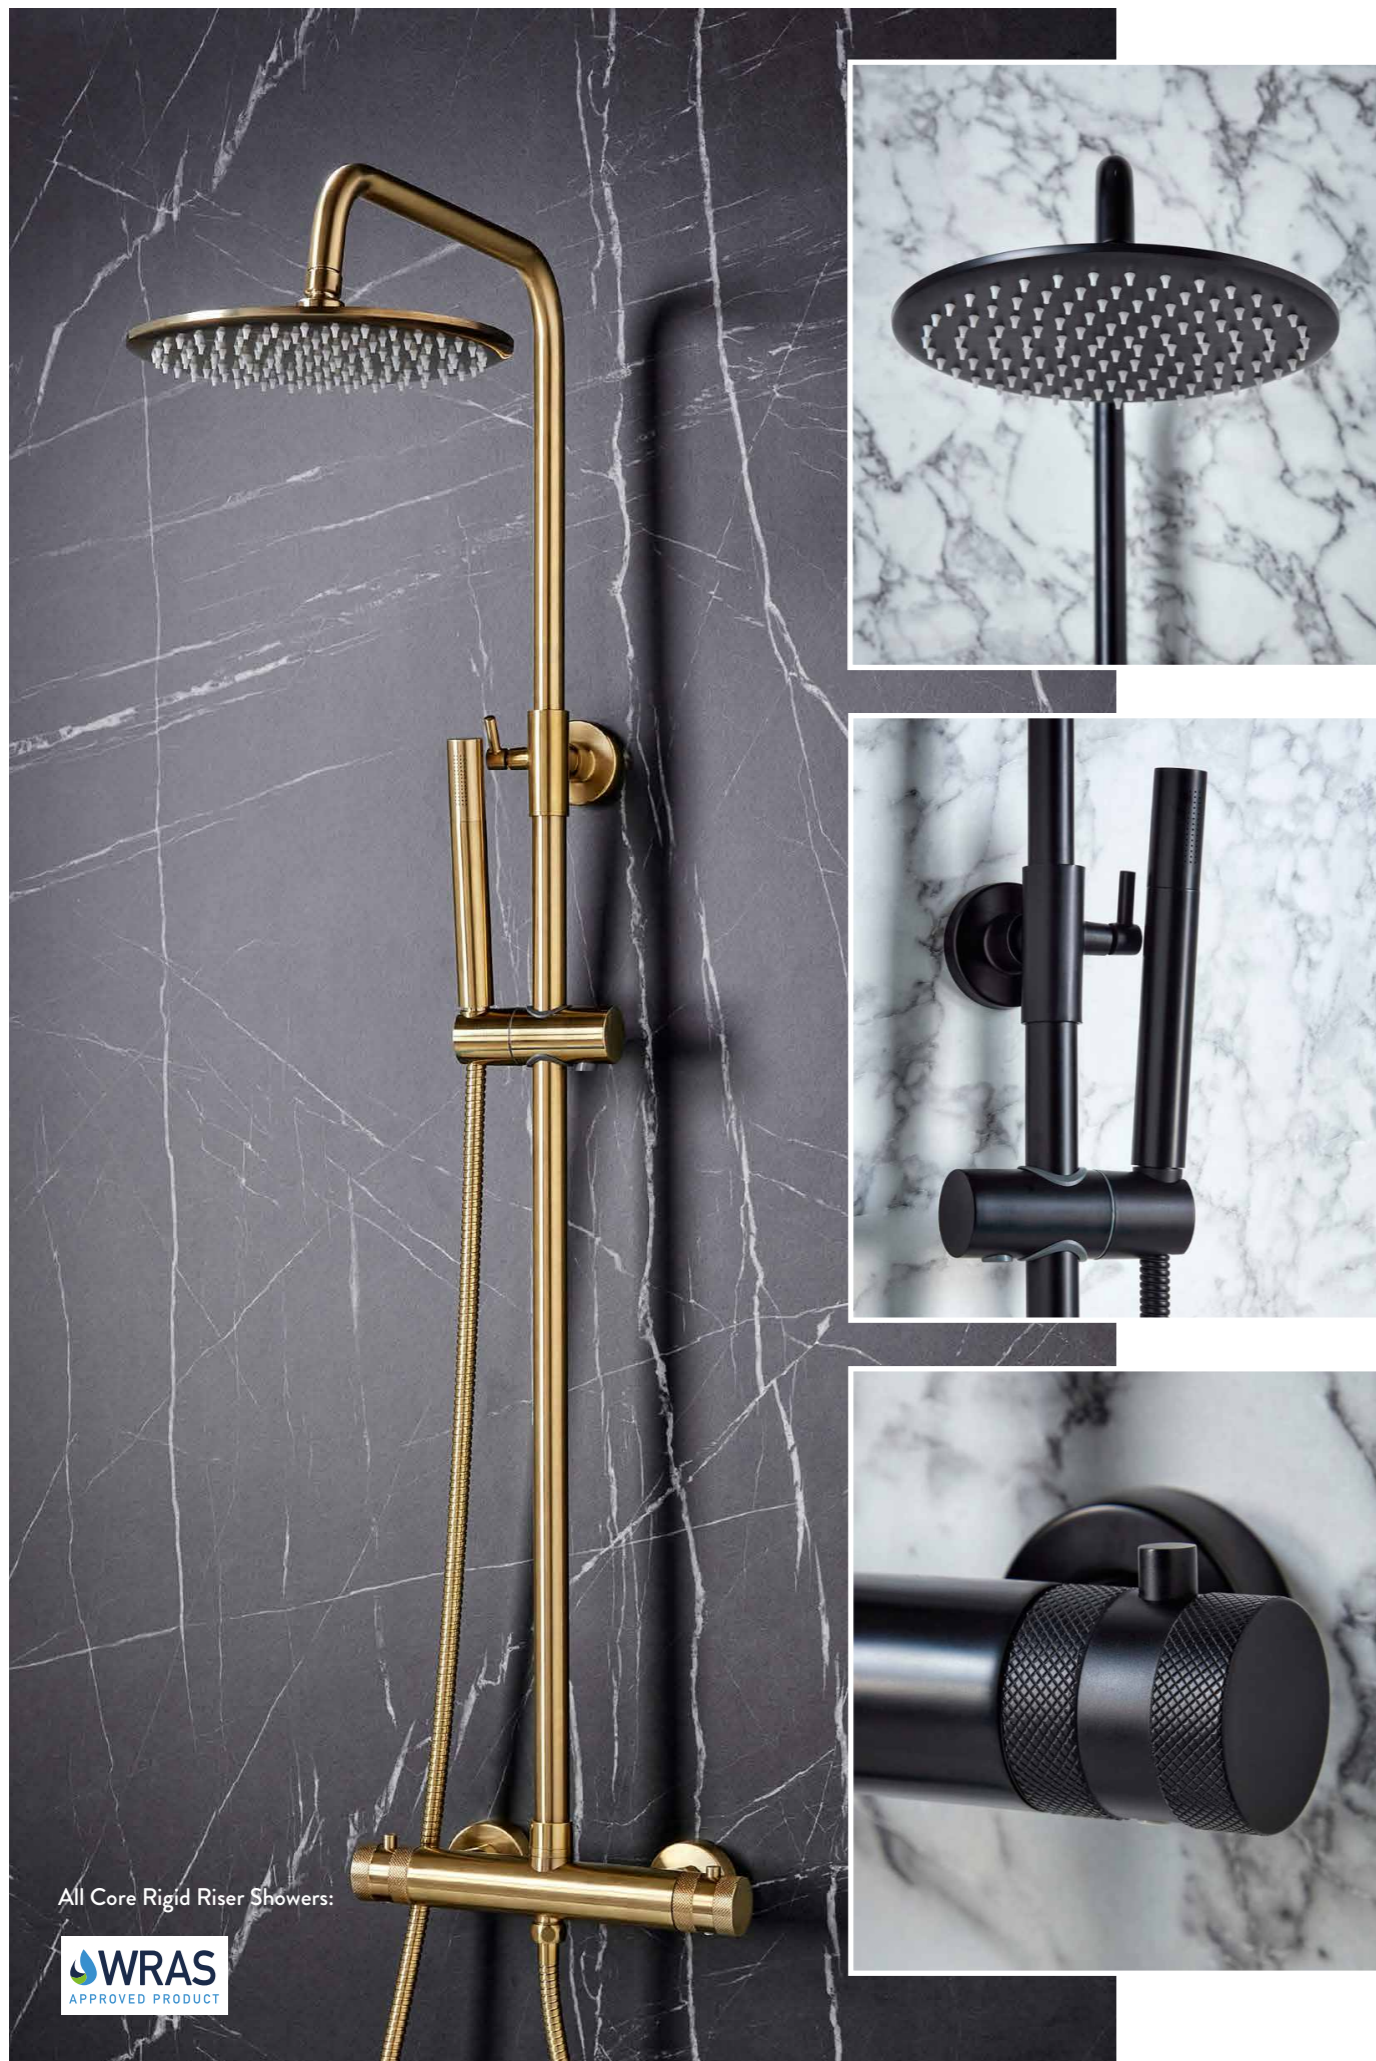

All Core Rigid Riser Showers: