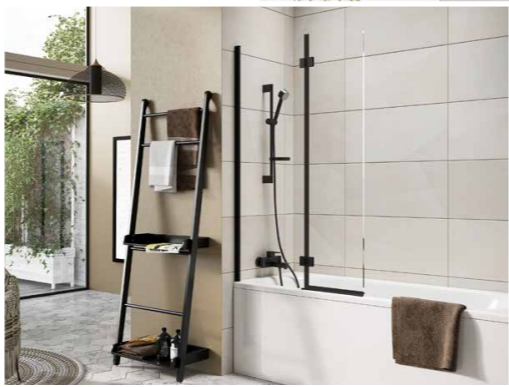

THALIA

INWARD OPENING BATH SCREEN

NEW

AVAILABLE IN:

INWARD OPENING BATH SCREEN - CHROME

Size	Price Inc VAT	Code
800 x 1500	£475.00	THALIAINPACKCHR

INWARD OPENING BATH SCREEN - BRUSHED BRASS

Size	Price Inc VAT	Code
800 x 1500	£550.00	THALIAINPACKBB

INWARD OPENING BATH SCREEN - BLACK

Size	Price Inc VAT	Code
800 x 1500	£525.00	THALIAINPACKBLK

INWARD OPENING BATH SCREEN - BRUSHED BRONZE

Size	Price Inc VAT	Code
800 x 1500	£550.00	THALIAINPACKBZ

INWARD OPENING BATH SCREEN - GUNMETAL

Size	Price Inc VAT	Code
800 x 1500	£550.00	THALIAINPACKGM

- 8MM TOUGHGLASS
- UNIVERSAL DOOR
- TRIDENT GUARD
- SEAMLESS DESIGN
- LIFETIME GUARANTEE

ADDITIONAL FEATURES

- > 1500mm Tall
- > 20mm Adjustment for 'Out of True' Walls
- > Up to 8mm thick toughened safety glass

DIMENSIONS

Fixed Panel mm (A1)	Moving Panel mm (A2)
500	356