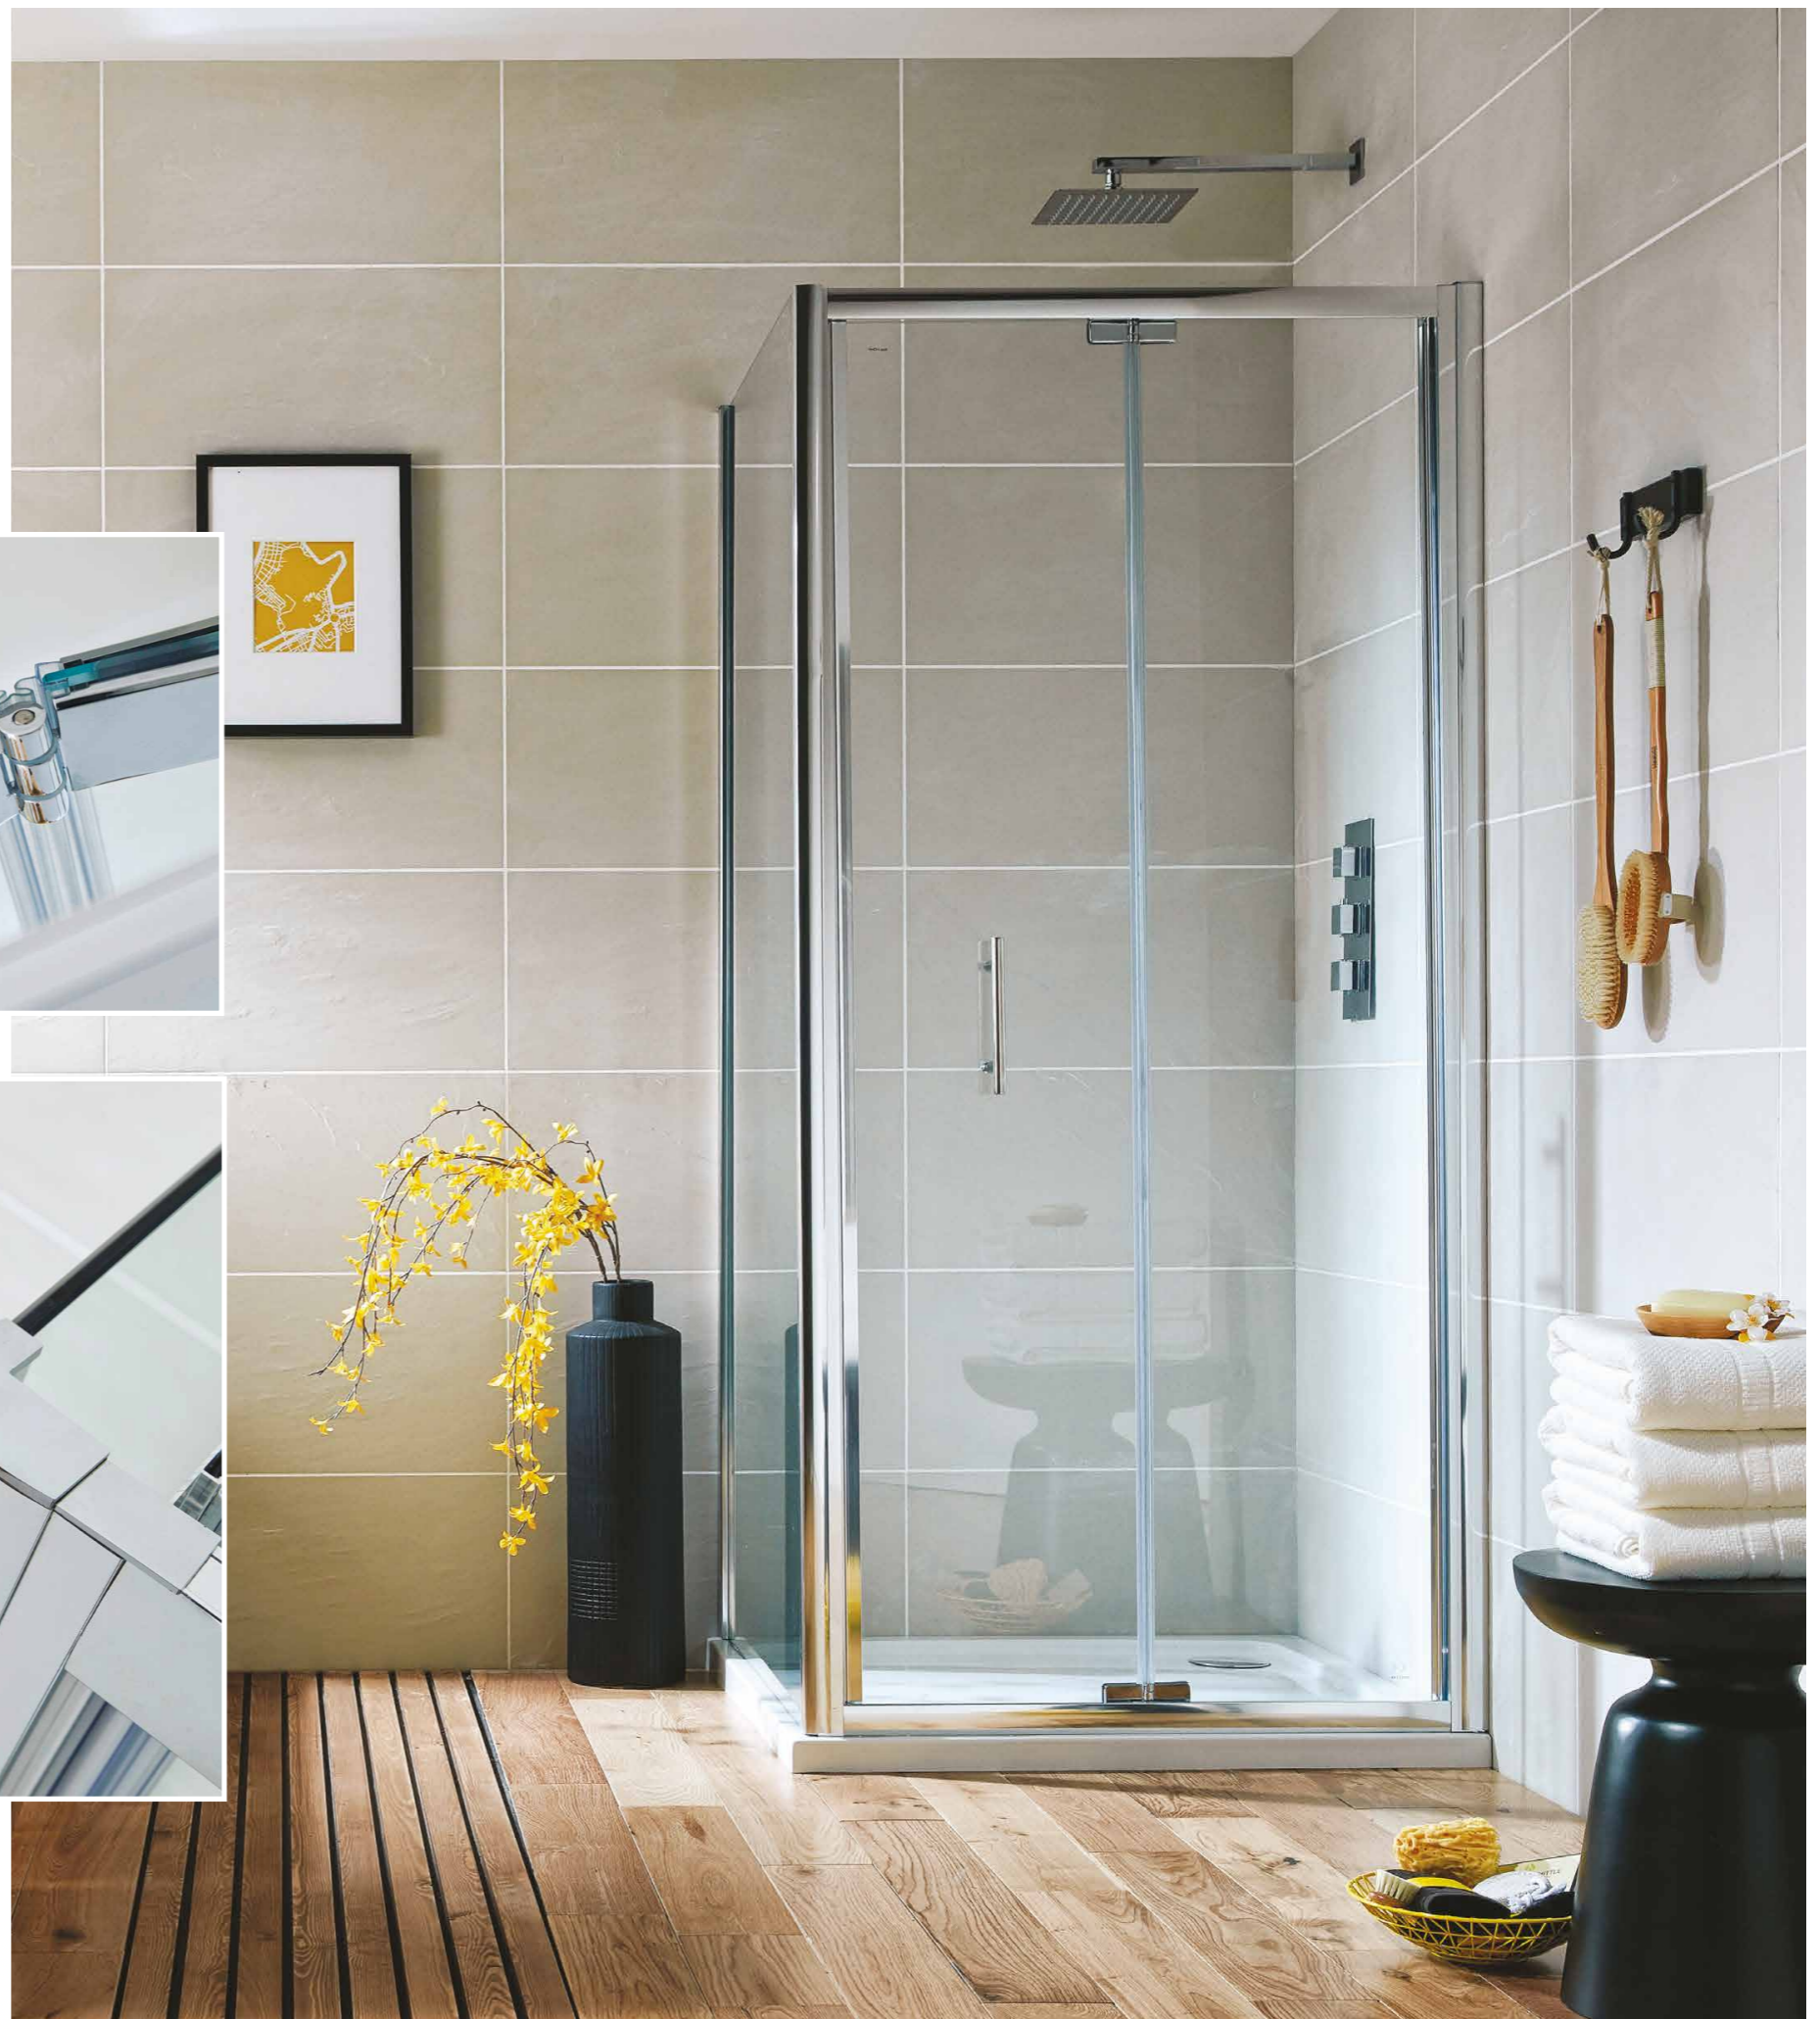

S6 ENCLOSURES

BIFOLD SEMI-FRAMELESS

- > Up to 6mm thick toughened safety glass
- > 1850mm tall
- > Universal design for left or right hand openings
- > Acqua shield glass treatment
- > Lifetime guarantee
- > Smooth sliding action
- > Large adjustment for out of true walls and easy installation

BIFOLD DOOR

Size	Width mm	Opening Size (A)	Price Inc VAT	Code
700	650 - 690mm	630mm	£420.00	S6-GLASS021
760	710 - 750mm	690 mm	£420.00	S6-GLASS022
800	750 - 790mm	730 mm	£463.00	S6-GLASS023
900	850 - 890mm	830mm	£475.00	S6-GLASS024
1000	950 - 990mm	930mm	£550.00	S6-GLASS030

SIDE PANEL

Size	Width mm	Price Inc VAT	Code
700	670 - 690mm	£236.00	S6-GLASS025
760	730 - 750mm	£247.00	S6-GLASS026
800	770 - 790mm	£267.00	S6-GLASS027
900	870 - 890mm	£278.00	S6-GLASS028
1000	970 - 990mm	£298.00	S6-GLASS029

EXTENSION PROFILE

Adds 20mm per profile	Price Inc VAT	Code
	£92.00	SCUDEXT

For product and technical information visit www.scudo.co.uk