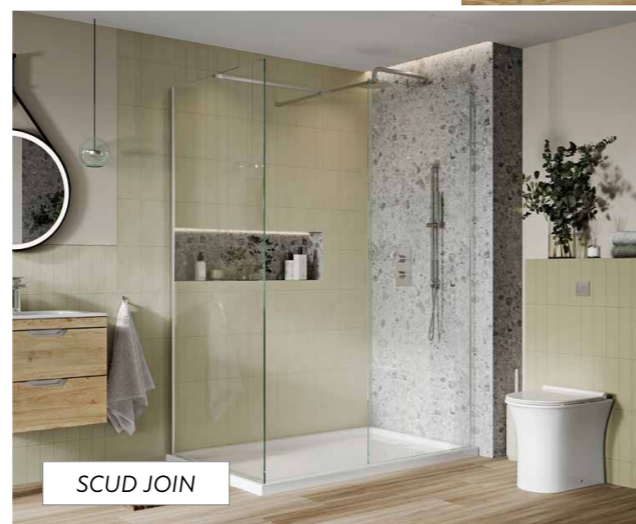

The floor to ceiling post can be fitted to any Scudo 8mm wetroom panel. Supplied in two sections, the post can be easily cut down to suit any ceiling height under 3 metres. The post can be secured to a shower tray or tiled floor, as well as the ceiling to create a stable, practical addition to your wetroom installation.

Two wetroom panels simply combined to create a minimalist walk in design. The image shows two panels and their support arms combined using a joining piece (SCUDJOIN).

Size	Price Inc VAT	Code
600	£295.00	S8-WET600CHR
700	£295.00	S8-WET700CHR
760	£315.00	S8-WET760CHR
800	£340.00	S8-WET800CHR
900	£360.00	S8-WET900CHR
1000	£375.00	S8-WET1000CHR
1100	£385.00	S8-WET1100CHR
1200	£400.00	S8-WET1200CHR

Size	Width mm	Price Inc VAT	Code
3000	2000-3000mm	£277.00	SCUDPOST
		£22.00	SCUDJOIN

FLIPPER PANEL

Deflector panels are a great way to keep water inside your shower. Our model uses a full length polished aluminium hinge that clamps the glass along its 2 metre height, meaning it can be retro fitted to any 8mm wetroom panel that's 2 metres in height.

- > 6mm toughened safety glass
- > Acqua Shield glass treatment
- > Lifetime guarantee
- > Pivot 180°

S8-FLIPPER £265.00
275mm - Width

For product and technical information visit www.scudo.co.uk