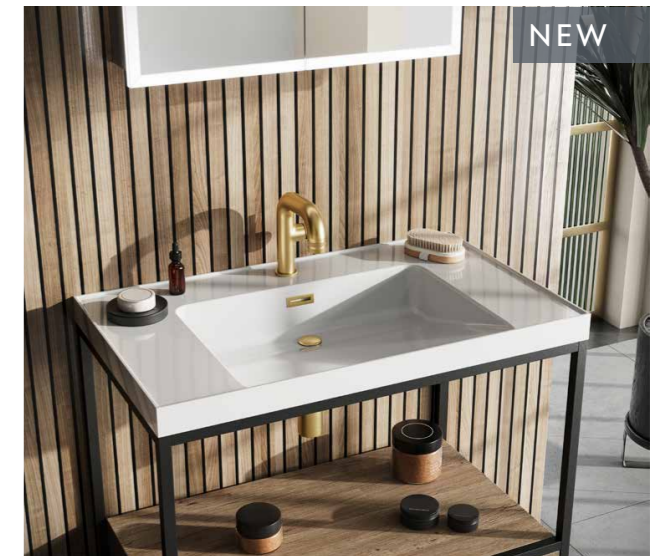

BOHO

RANGE FEATURES

BOHO is a contemporary range that exudes luxury and finesse combining a stunning matte black frame with rustic oak accents.

The BOHO freestanding vanity unit is perfect for the modern minimalist bathroom. The stylish and functional design gives the feeling of more space in the bathroom for a much-desired premium finish.

This unit offers practical storage, and the oak finish creates a natural, calming, and sophisticated space.

BOHO uses only the finest materials, and the eye-catching signature polymarble basin adds the perfect finishing touch.

Available Finish

Rustic Oak

All prices include VAT - For product and technical information visit www.scudo.co.uk