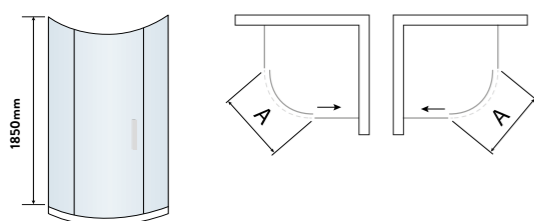

For product and technical information visit www.scudo.co.uk