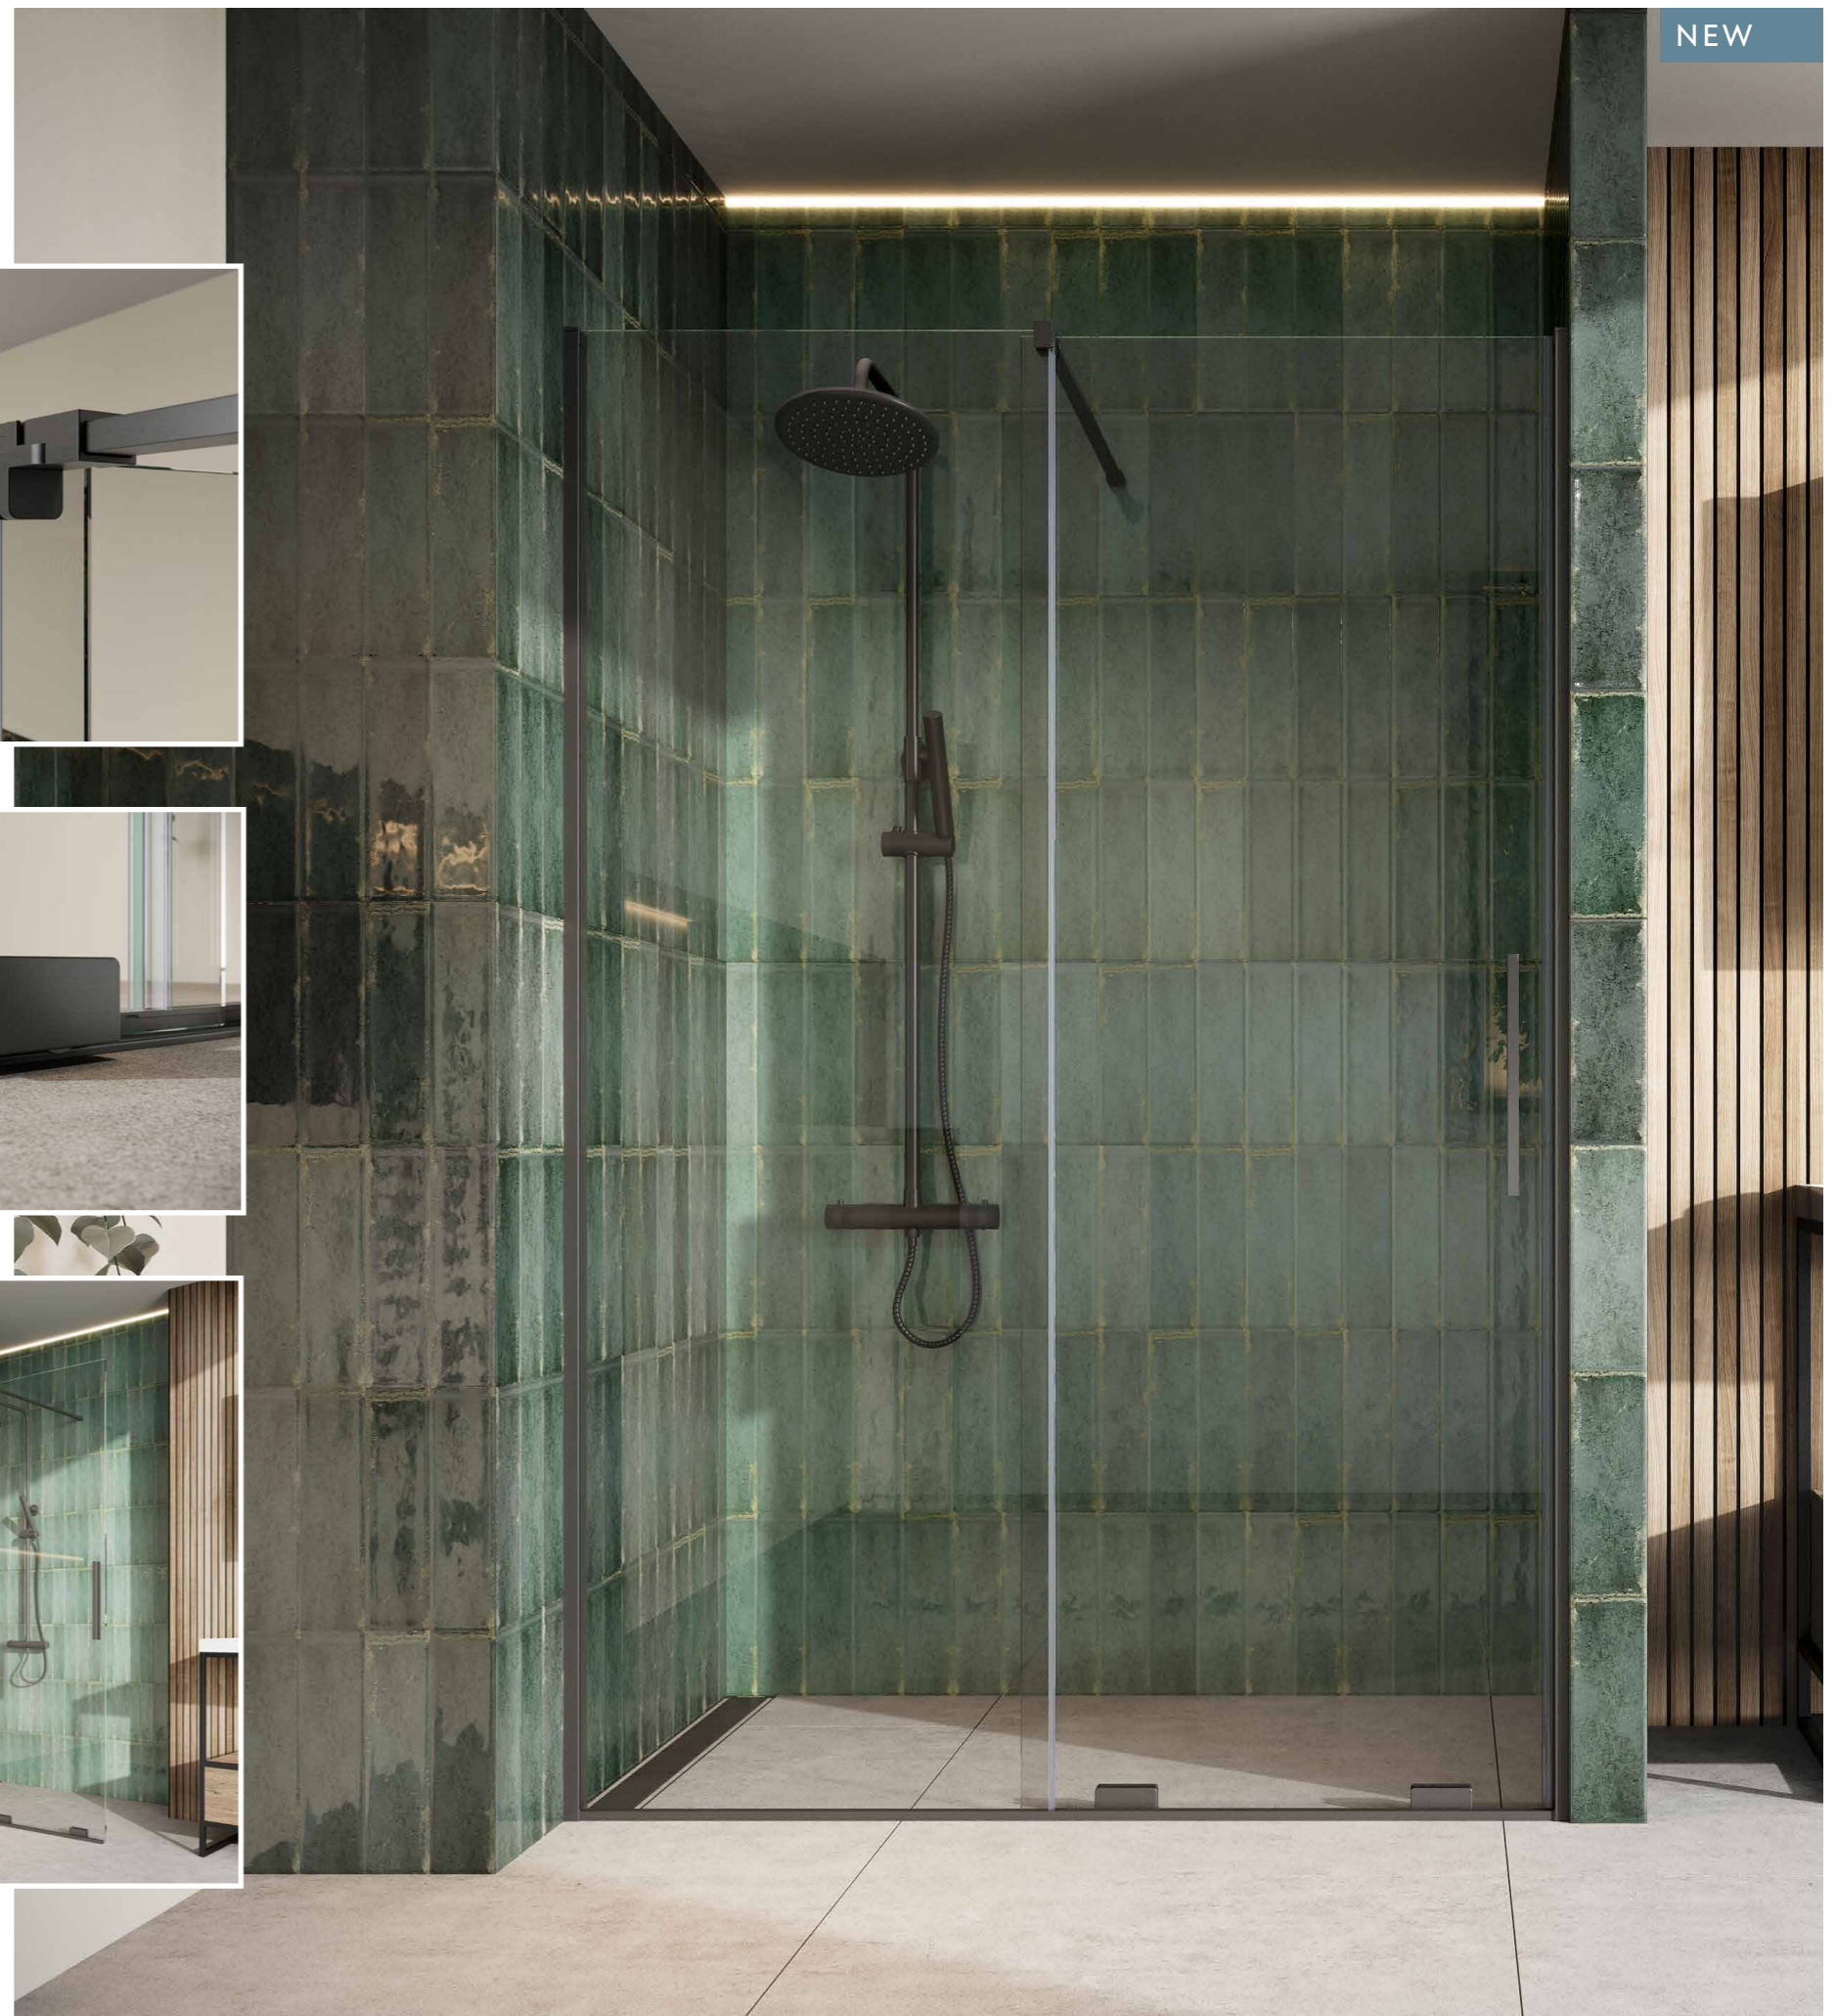

S8 MOMENTUM WETROOMS

GUNMETAL

- > Up to 8mm thick toughened safety glass
- > 2000mm tall
- > Concealed fixings
- > Acqua shield glass treatment
- > Lifetime guarantee
- > Large adjustment for out of true walls and easy installation
- > Smooth roller mechanism

SLIDING DOOR

Size	Width mm	Opening Size (A)	Price Inc VAT	Code
1000	950 - 990mm	373 - 413mm	£418.00	MO-DOOR-1000
1100	1050 - 1090mm	423 - 463mm	£448.00	MO-DOOR-1100
1200	1150 - 1190mm	473 - 513mm	£469.00	MO-DOOR-1200
1400	1350 - 1390mm	573 - 613mm	£541.00	MO-DOOR-1400
1500	1450 - 1490mm	623 - 663mm	£582.00	MO-DOOR-1500
1600	1550 - 1590mm	673 - 713mm	£589.00	MO-DOOR-1600
1700	1650 - 1690mm	723 - 763mm	£644.00	MO-DOOR-1700

SIDE PANEL

Size	Width mm	Price Inc VAT	Code
700	675 - 690mm	£220.00	MO-SIDEPANEL-700
760	735 - 750mm	£220.00	MO-SIDEPANEL-760
800	775 - 790mm	£220.00	MO-SIDEPANEL-800
900	875 - 890mm	£220.00	MO-SIDEPANEL-900

MOMENTUM DOOR PROFILE AND ACCESSORIES PACK

Description	Price Inc VAT	Code
Door Profile and Accessories Pack Gunmetal	£300.00	MO-DOORPACK-GUN

MOMENTUM SIDE PANEL PROFILE AND ACCESSORIES PACK

Description	Price Inc VAT	Code
Side Panel Profile and Accessories Pack Gunmetal	£120.00	MO-SIDEPACK-GUN

NEW

S8 MOMENTUM GUNMETAL

For product and technical information visit www.scudo.co.uk