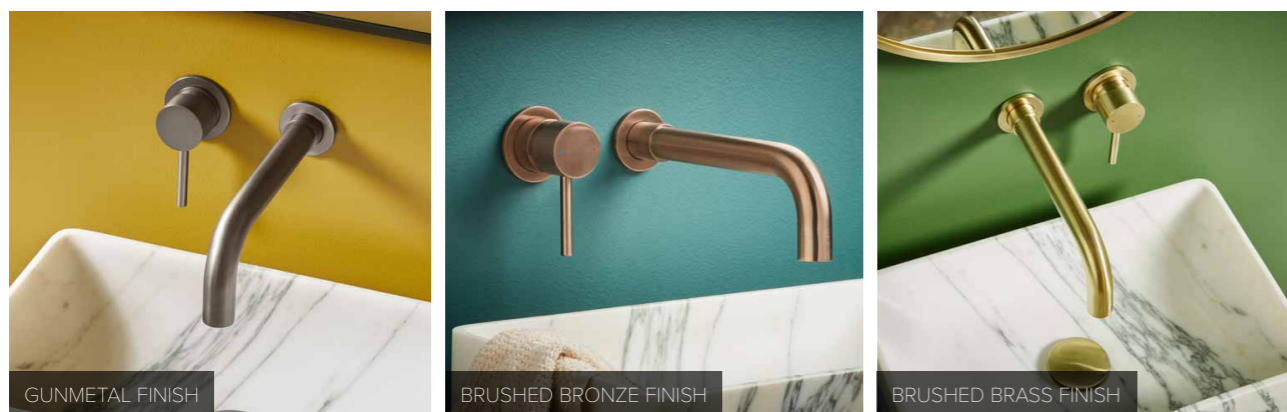

STEP EIGHT - SELECT TAPS P306-341