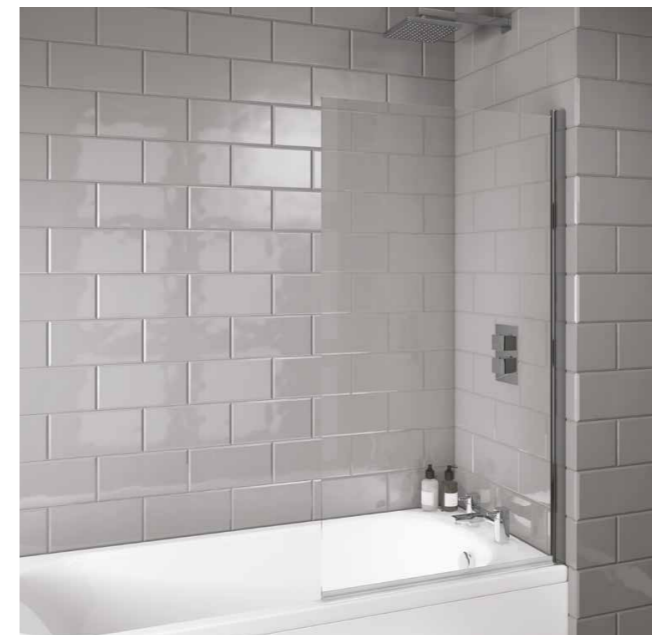

Square Edge 6mm Thick Bath Screen

LS099N

£150.00

- > 6mm toughened safety glass
- > 1400 x 800mm
- > 12mm adjustment for easy installation and adjustment
- > Chromed metal top and bottom hinge - not plastic
- > Bright reflective polished profiles