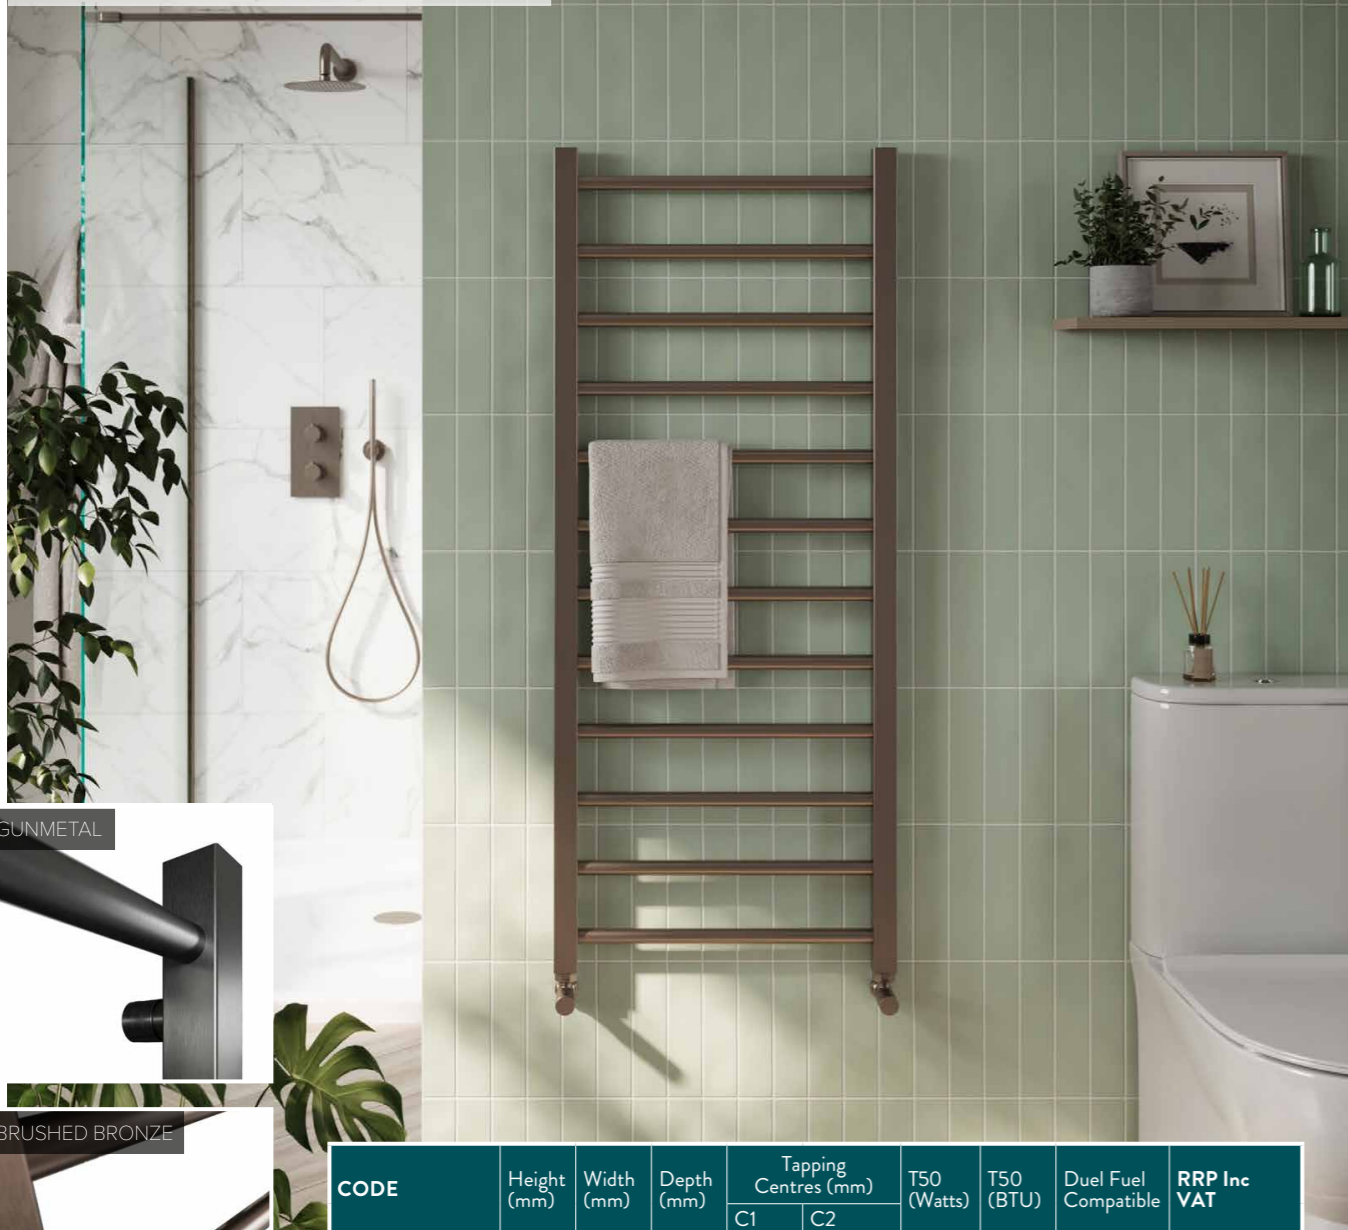

FEATURES 5 Year Guarantee Polished Chrome Plated

For product and technical information visit [www.scudo.co.uk](http://www.scudo.co.uk)

**VIBE**  
TOWEL RADIATORS

CODE	Height (mm)	Width (mm)	Depth (mm)	Tapping Centres (mm)		T50 (Watts)	T50 (BTU)	Duel Fuel Compatible	RRP Inc VAT
				C1	C2				
<b>BRUSHED BRASS</b>									
VI-80-50-BB	800	500	35	465	51-69	172	588	YES	£450.00
VI-12-50-BB	1200	500	35	465	51-69	258	882	YES	£550.00
VI-16-50-BB	1600	500	35	465	51-69	345	1176	YES	£570.00
<b>BRUSHED BRONZE</b>									
VI-80-50-BZ	800	500	35	465	51-69	234	797	YES	£450.00
VI-12-50-BZ	1200	500	35	465	51-69	350	1195	YES	£550.00
VI-16-50-BZ	1600	500	35	465	51-69	467	1594	YES	£570.00
<b>GUNMETAL</b>									
VI-80-50-GM	800	500	35	465	51-69	170	588	YES	£450.00
VI-12-50-GM	1200	500	35	465	51-69	259	882	YES	£550.00
VI-16-50-GM	1600	500	35	465	51-69	345	1176	YES	£570.00