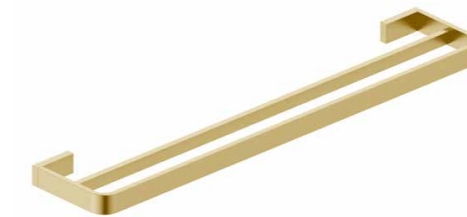

Roma Double Towel Rail Brushed Brass £165.00

BRASSACC-005

H25 x W598 x D119mm