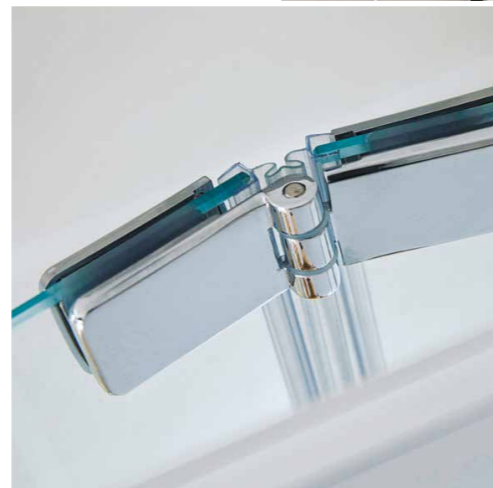

S6 ENCLOSURES

BIFOLD SEMI-FRAMELESS

- > Up to 6mm thick toughened safety glass
- > 1850mm tall
- > Universal design for left or right hand openings
- > Acqua shield glass treatment
- > Lifetime guarantee
- > Smooth sliding action
- > Large adjustment for out of true walls and easy installation

BIFOLD DOOR

Size	Width mm	Opening Size (A)	Price Inc VAT	Code
700	650 - 690mm	630mm	£420.00	S6-GLASS021
760	710 - 750mm	690 mm	£420.00	S6-GLASS022
800	750 - 790mm	730 mm	£463.00	S6-GLASS023
900	850 - 890mm	830mm	£475.00	S6-GLASS024
1000	950 - 990mm	930mm	£550.00	S6-GLASS030

SIDE PANEL

Size	Width mm	Price Inc VAT	Code
700	670 - 690mm	£236.00	S6-GLASS025
760	730 - 750mm	£247.00	S6-GLASS026
800	770 - 790mm	£267.00	S6-GLASS027
900	870 - 890mm	£278.00	S6-GLASS028
1000	970 - 990mm	£298.00	S6-GLASS029

EXTENSION PROFILE

Adds 20mm per profile	Price Inc VAT	Code
	£92.00	SCUDEXT

For product and technical information visit www.scudo.co.uk