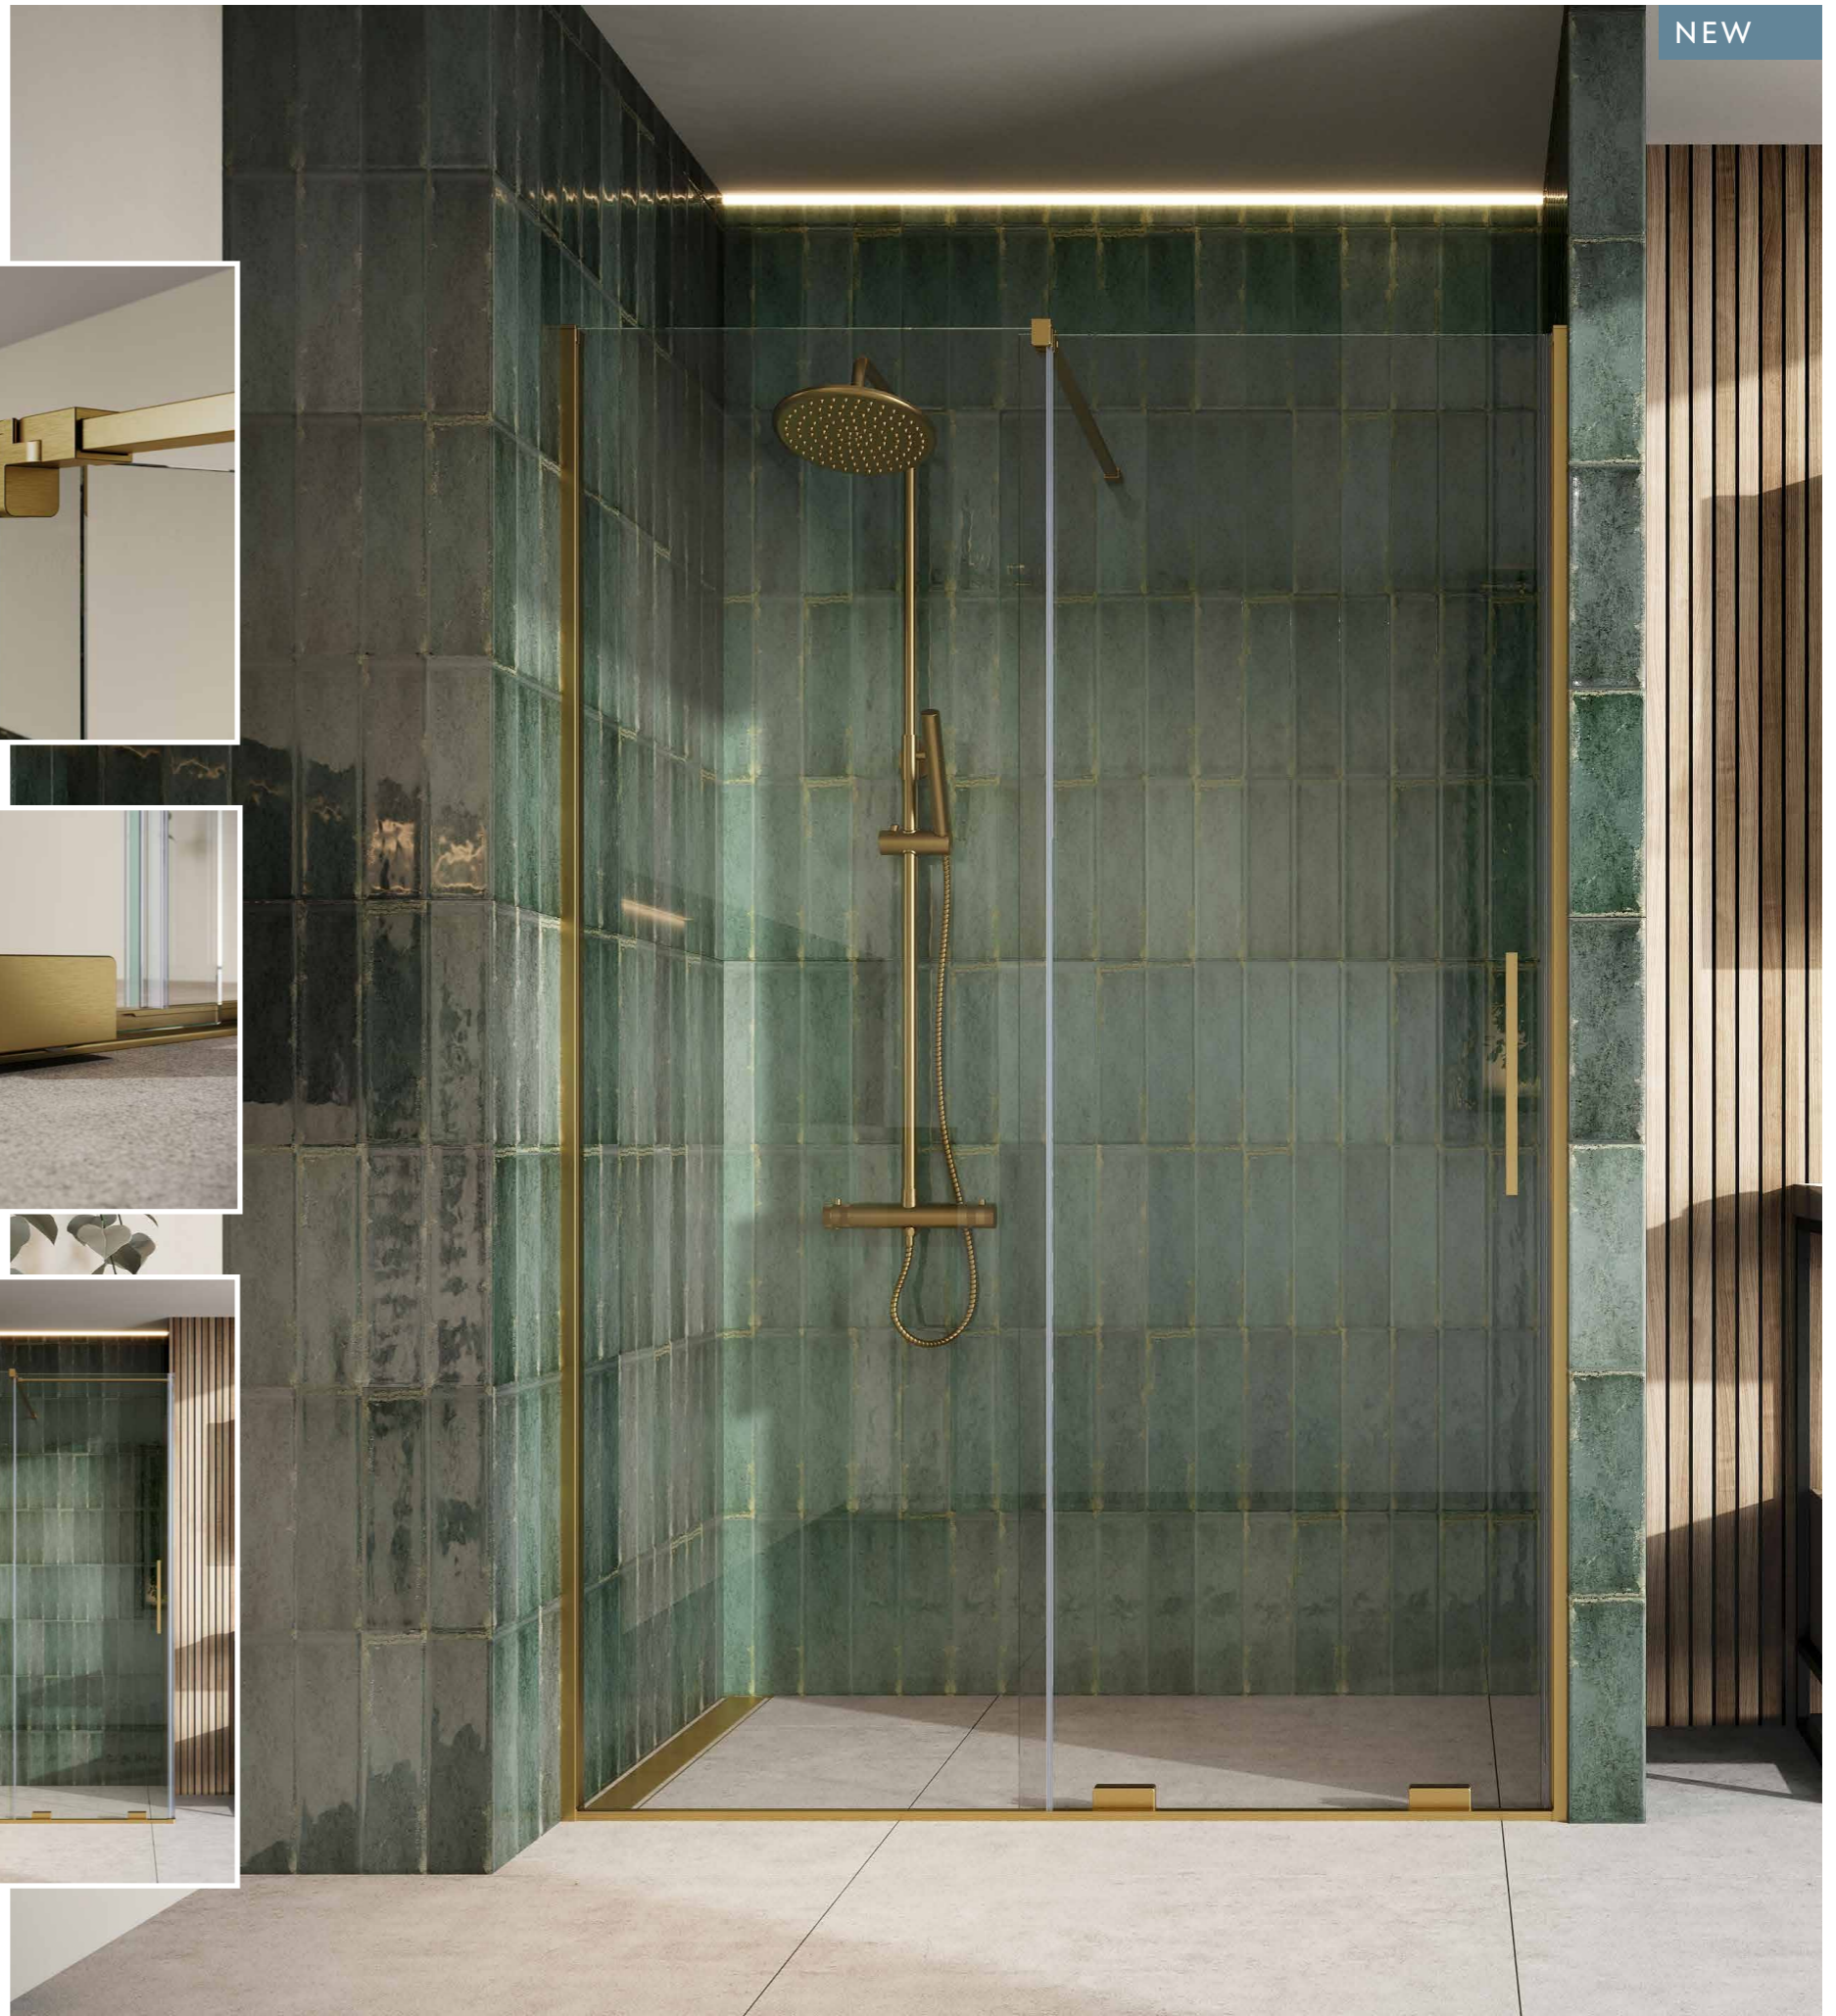

S8 MOMENTUM WETROOMS

BRUSHED BRASS

- > Up to 8mm thick toughened safety glass
- > 2000mm tall
- > Concealed fixings
- > Acqua shield glass treatment
- > Lifetime guarantee
- > Large adjustment for out of true walls and easy installation
- > Smooth roller mechanism

SLIDING DOOR

Size	Width mm	Opening Size (A)	Price Inc VAT	Code
1000	950 - 990mm	373 - 413mm	£418.00	MO-DOOR-1000
1100	1050 - 1090mm	423 - 463mm	£448.00	MO-DOOR-1100
1200	1150 - 1190mm	473 - 513mm	£469.00	MO-DOOR-1200
1400	1350 - 1390mm	573 - 613mm	£541.00	MO-DOOR-1400
1500	1450 - 1490mm	623 - 663mm	£582.00	MO-DOOR-1500
1600	1550 - 1590mm	673 - 713mm	£589.00	MO-DOOR-1600
1700	1650 - 1690mm	723 - 763mm	£644.00	MO-DOOR-1700

SIDE PANEL

Size	Width mm	Price Inc VAT	Code
700	675 - 690mm	£220.00	MO-SIDEPANEL-700
760	735 - 750mm	£220.00	MO-SIDEPANEL-760
800	775 - 790mm	£220.00	MO-SIDEPANEL-800
900	875 - 890mm	£220.00	MO-SIDEPANEL-900

MOMENTUM DOOR PROFILE AND ACCESSORIES PACK

Description	Price Inc VAT	Code
Door Profile and Accessories Pack Brass	£300.00	MO-DOORPACK-BRASS

MOMENTUM SIDE PANEL PROFILE AND ACCESSORIES PACK

Description	Price Inc VAT	Code
Side Panel Profile and Accessories Pack Brass	£120.00	MO-SIDEPACK-BRASS

NEW

S8 MOMENTUM BRUSHED BRASS

For product and technical information visit www.scudo.co.uk