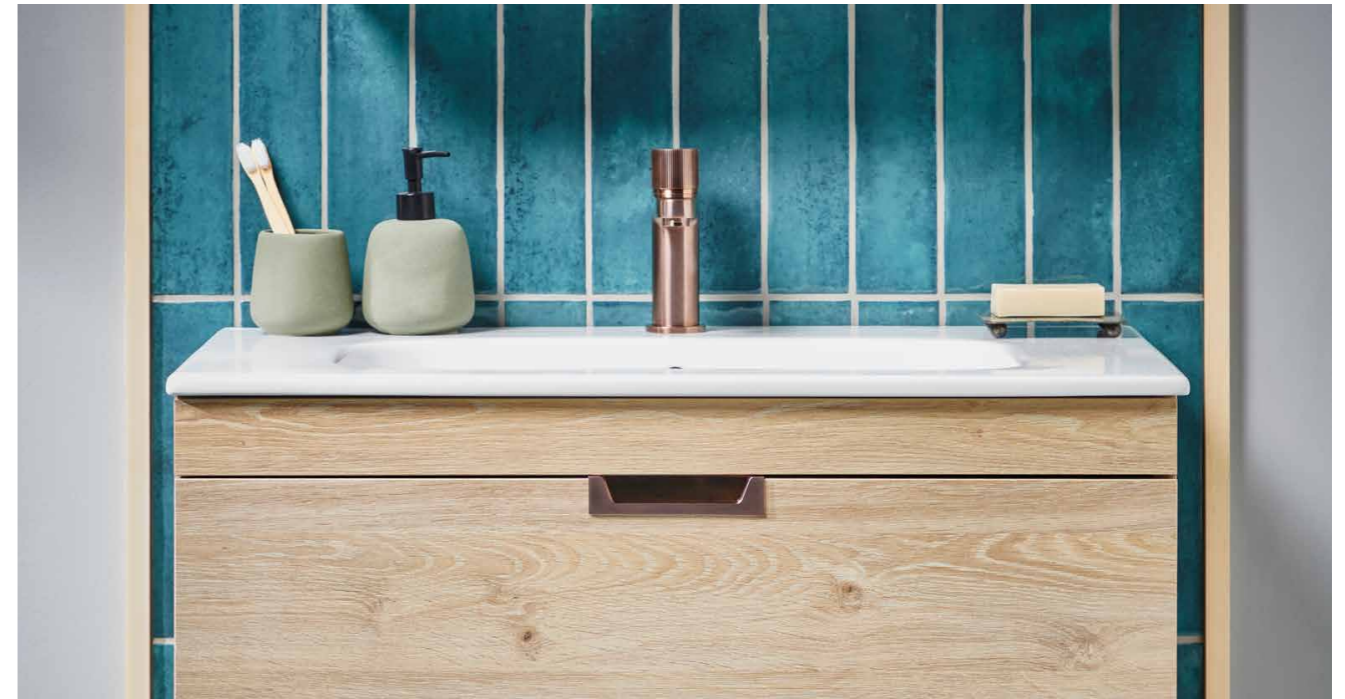

AUBREY

RANGE FEATURES

Make a statement with our Aubrey modular collection to give your bathroom a modern, minimalist look. The stunning integral handle design is the focal point to create a premium high-end look.

Aubrey offers three different trend finishes: Davos Oak, Dust Grey, and Reed Green. Davos Oak is perfect in bathroom design to create a warm and calming effect of wood. Dust Grey is a mid-grey and Reed Green brings a calming vibe to create a modern looking bathroom.

The designer handle is available in chrome, matte black, brushed brass, brushed bronze, and gunmetal. This co-ordinates perfectly with our mirrors and brassware colour options to complete the look. **Please specify your handle choice when ordering.**

Aubrey is featured to the left with the Stance ceramic counter top basin and thin on-trend Carrera Marble worktop for a luxurious finish.

Available Finishes

Scan here to view
Aubrey video

All prices include VAT - For product and technical information visit www.scudo.co.uk