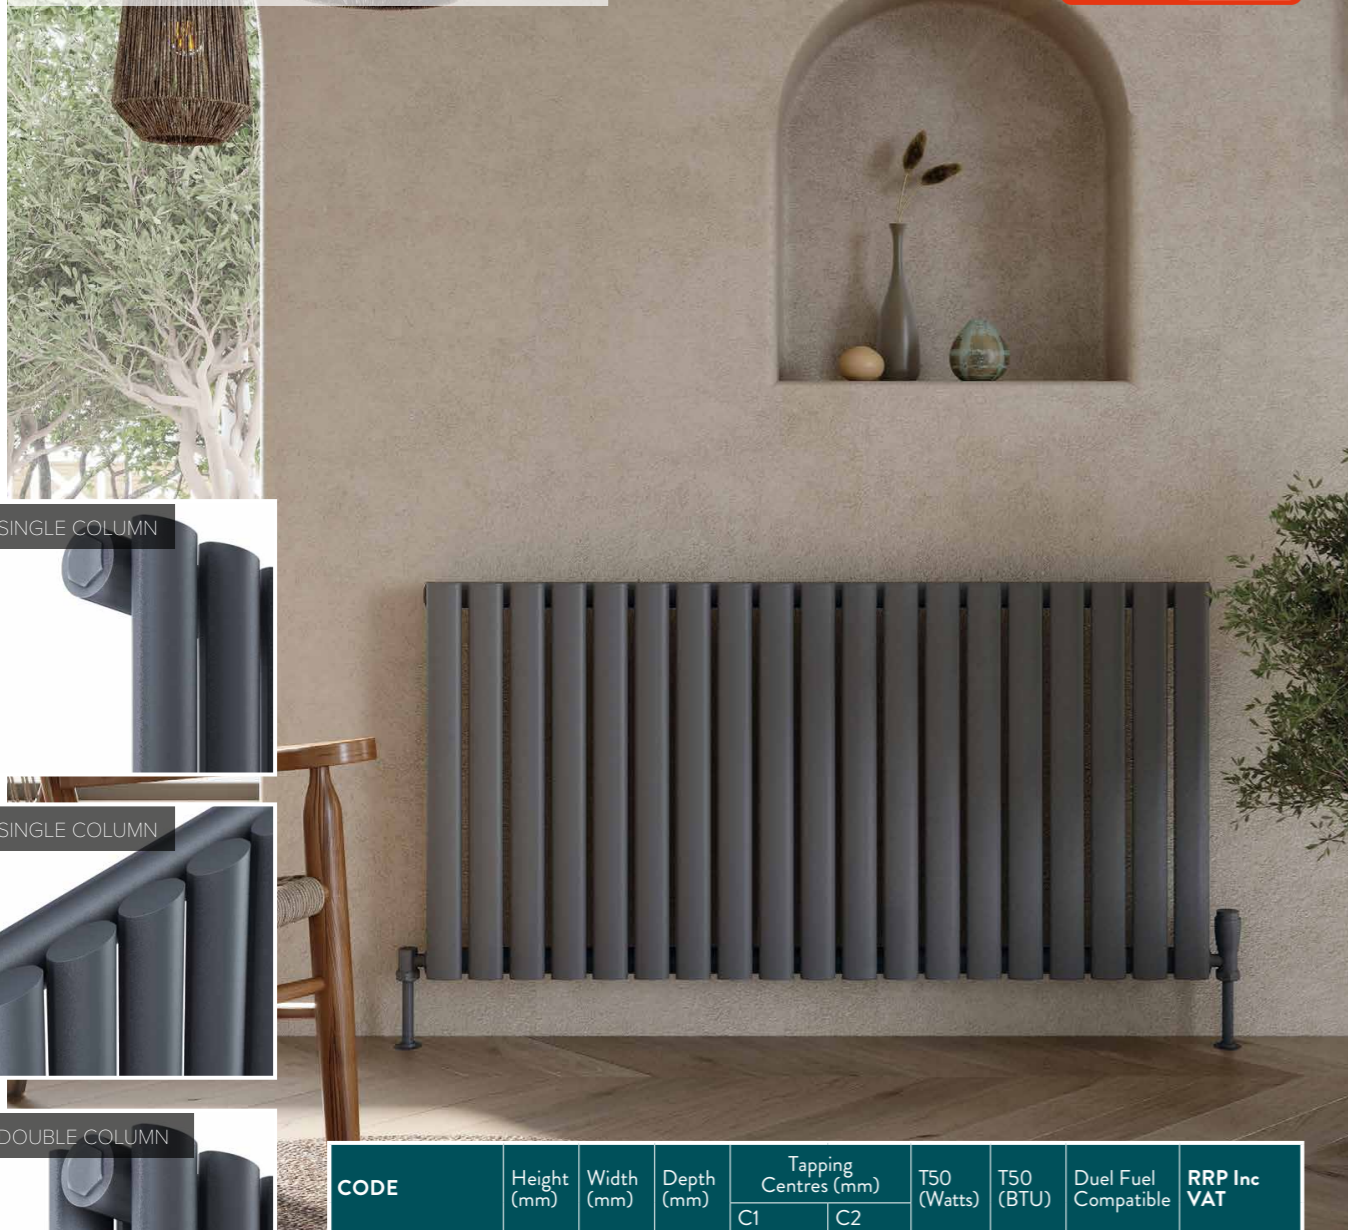

APEX HORIZONTAL

DESIGNER RADIATORS

SINGLE COLUMN

SINGLE COLUMN

DOUBLE COLUMN

DOUBLE COLUMN

CODE	Height (mm)	Width (mm)	Depth (mm)	Tapping Centres (mm)		T50 (Watts)	T50 (BTU)	Duel Fuel Compatible	RRP Inc VAT
				C1	C2				
SINGLE - ANTHRACITE									
APEX60-41S-A	600	413	60	493	51 +/-3	300	1027	NO	£430.00
APEX60-59S-A	600	590	60	670	51 +/-3	430	1468	NO	£450.00
APEX60-82S-A	600	862	60	906	51 +/-3	602	2054	NO	£490.00
APEX60-94S-A	600	944	60	1074	51 +/-3	688	2349	NO	£520.00
APEX60-112S-A	600	1121	60	1201	51 +/-3	817	2788	NO	£590.00
DOUBLE - ANTHRACITE									
APEX60-41D-A	600	463	85	413	51 +/-3	595	2030	NO	£600.00
APEX60-59D-A	600	590	85	670	51 +/-3	850	2901	NO	£620.00
APEX60-77D-A	600	767	85	847	51 +/-3	1105	3771	NO	£650.00
APEX60-82D-A	600	826	85	906	51 +/-3	1190	4060	NO	£700.00
APEX60-94D-A	600	944	85	1074	51 +/-3	1360	4642	NO	£750.00

FEATURES 5 Year Guarantee Gloss Finish RAL Compatible

For product and technical information visit www.scudo.co.uk