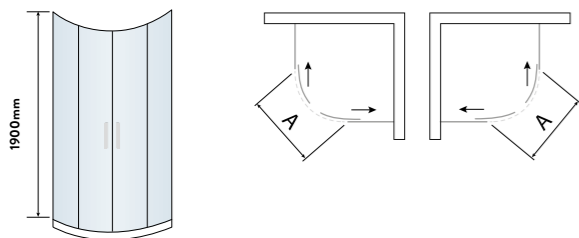

S8 ENCLOSURES

DOUBLE DOOR QUADRANT

- > Up to 8mm thick toughened safety glass
- > 1900mm tall
- > Universal design for left or right hand openings
- > Concealed fixings
- > Acqua shield glass treatment
- > Lifetime guarantee
- > Smooth sliding action
- > Soft open buffers
- > Large adjustment for out of true walls and easy installation
- > 550mm radius

Size	Width mm	Opening Size (A)	Price Inc VAT	Code
800 x 800	770 - 790mm	425mm	£772.00	SCUD8Q
900 x 900	870 - 890mm	520 mm	£803.00	SCUD9Q

For product and technical information visit www.scudo.co.uk