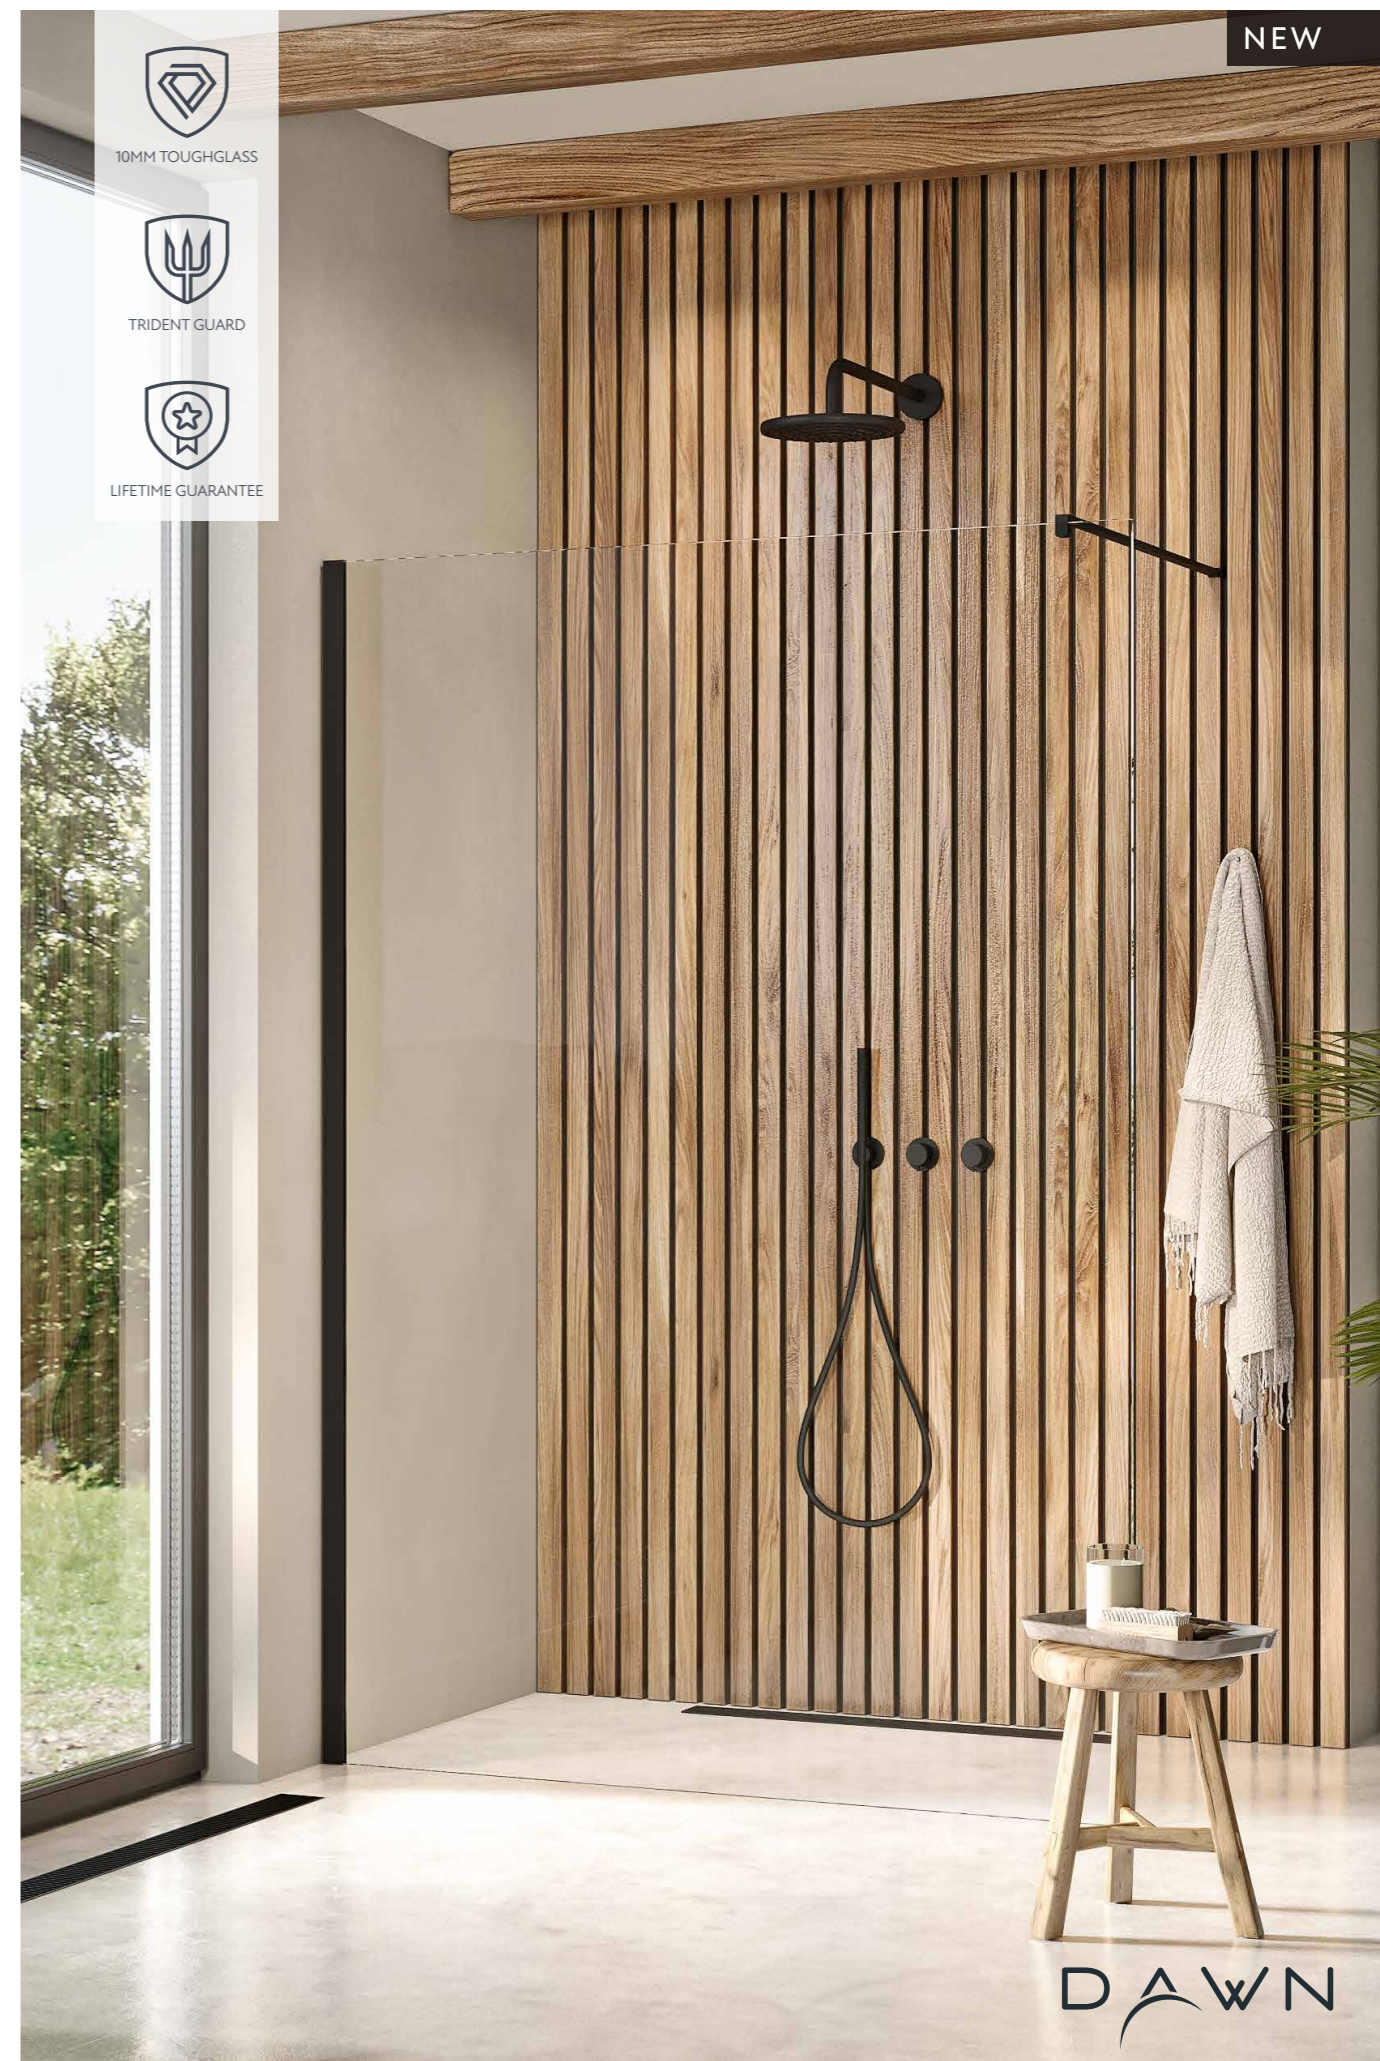

MINOS

suave minimalism

Shower Wall Panels

CHROME

BRASS

BLACK

BRONZE

GUNMETAL

Premium Quality Minos 10mm Frameless Wetrooms

The Minos 10mm frameless wetrooms are highly durable and long-lasting to offer more safety and protection.

Satisfying the balance between luxury and versatility, Minos is an iconic range designed to transform your bathroom into the most perfect retreat.

An ideal choice for wet rooms and tiled bathrooms, or for those looking for the perfect centrepiece feature. The Minos walk-in range is a grandiose blend of traditional and modern styling.

Additionally, these can be configured to suit almost any space, making this a versatile collection for your home.

For a striking design feature the Minos range offers framed shower walls to show off the luxury finishes. Framed shower walls are available in the brushed brass and black premium colour finishes, creating a polished look.

- 10MM TOUGHGLASS
- TRIDENT GUARD
- LIFETIME GUARANTEE

DAWN MINOS

DAWN