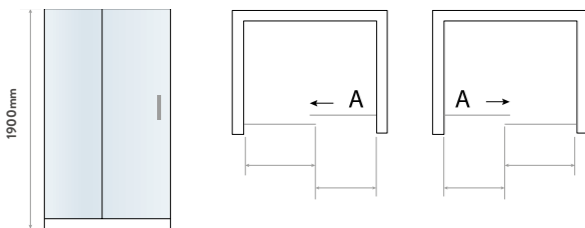

EXTENSION PROFILE

Adds 20mm per profile	Price Inc VAT	Code
	£100.00	SCUDEXT-BLACK

For product and technical information visit www.scudo.co.uk