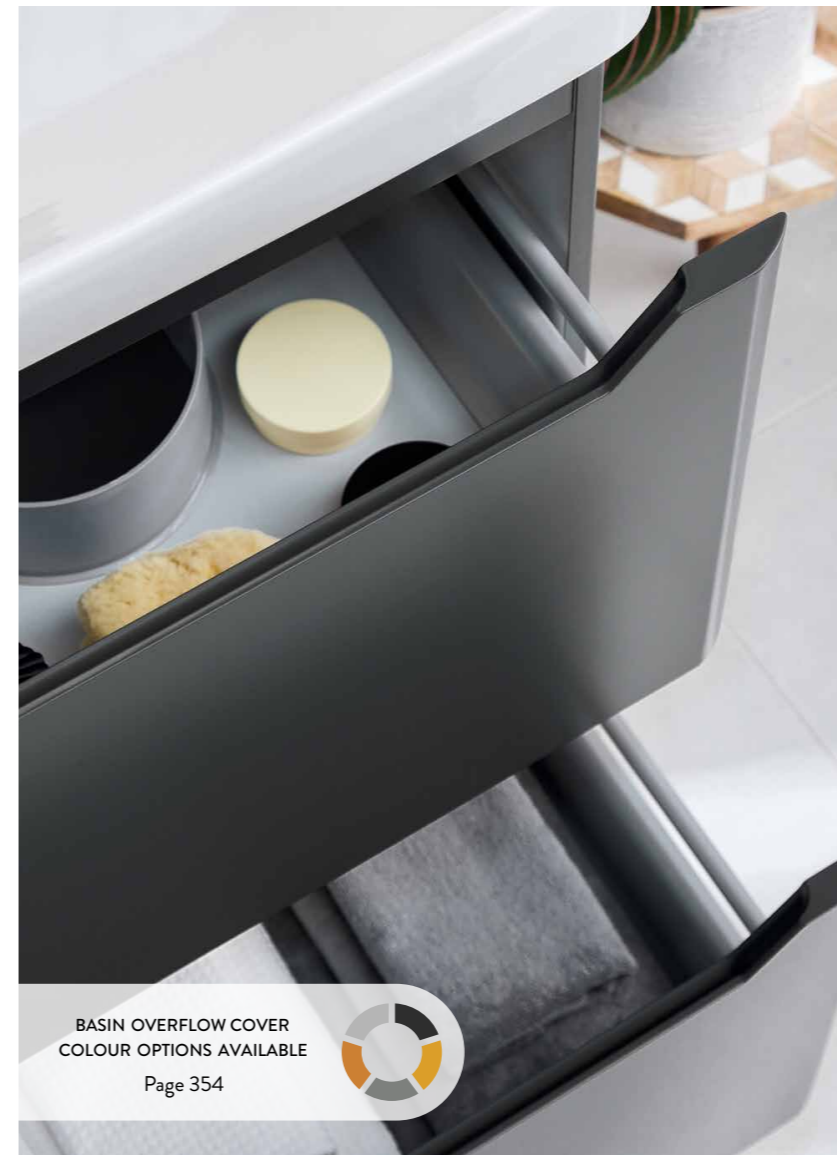

ELLA

BASIN OVERFLOW COVER
COLOUR OPTIONS AVAILABLE
Page 354