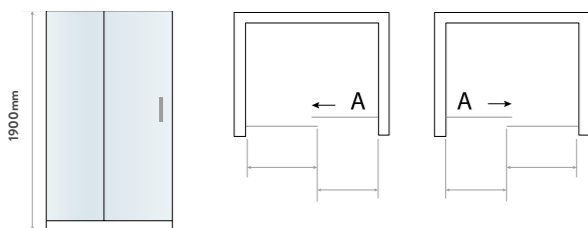

EXTENSION PROFILE

Adds 20mm per profile	Price Inc VAT	Code
	£100.00	SCUDEXT-BB

For product and technical information visit www.scudo.co.uk