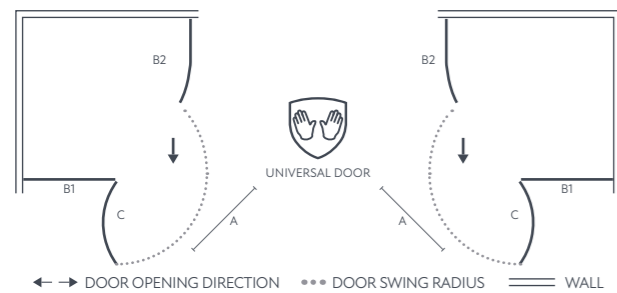

ATHENA

HINGED QUADRANT

AVAILABLE IN:

HINGED QUADRANT - CHROME

Size	Width mm	Price Inc VAT	Code
800 x 800	765 - 785	£780.00	ATHQD8X8
900 x 900	865 - 885	£780.00	ATHQD9X9

HINGED QUADRANT - BRUSHED BRASS

Size	Width mm	Price Inc VAT	Code
800 x 800	765 - 785	£1,350.00	ATHQD8X8 / ATHQUADPACKBB2
900 x 900	865 - 885	£1,350.00	ATHQD9X9 / ATHQUADPACKBB2

HINGED QUADRANT - BLACK

Size	Width mm	Price Inc VAT	Code
800 x 800	765 - 785	£1,120.00	ATHQD8X8 / ATHQUADPACKBLK2
900 x 900	865 - 885	£1,120.00	ATHQD9X9 / ATHQUADPACKBLK2

ADDITIONAL FEATURES

1900mm Tall - 20mm Adjustment for 'Out of True' Walls - Up to 6mm Thick Toughened Safety Glass

DIMENSIONS

Size	Opening mm (A)	Fixed panel 1 (B1)	Fixed Panel 2 (B2)	Door mm (C)
800 x 800	550	172	436	650
900 x 900	550	272	536	650

OVERHEAD LAYOUT

For product and technical information visit www.scudo.co.uk