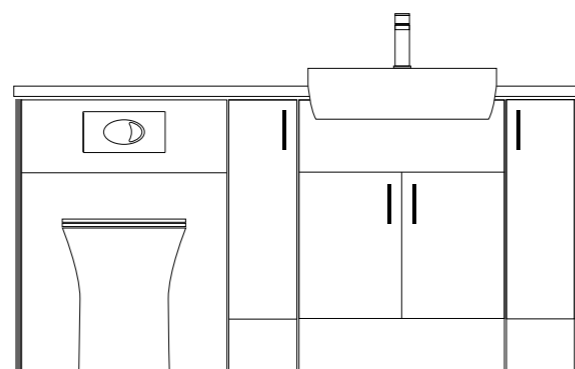

PRODUCTS IN THIS COMBINATION

Fitted Furniture Units

- 500 Slim WC Unit
- 200 Slim 1 Door Unit
- 300 Slim 1 Door Unit x2
- 600 Slim Basin Unit

Mirror

- 600 Double Mirror Wall Unit

Basin and Worktop

- Right Hand Slim 1244 Integrated Basin and Worktop
- Pure White Solid Worktop 1264 x 230 (cut to size)

Handles

- Black T Bar Handle x4
- Straight Edge 200 Cabinet Single Pack C

Tap

- Muro Mono Basin Mixer

Back to Wall Pan

- Middleton

Fitted Furniture Panels and Plinths (cut to size)

- Slimline Base End Panel x2
- Wall End Panel x4

Finish

- Gloss White