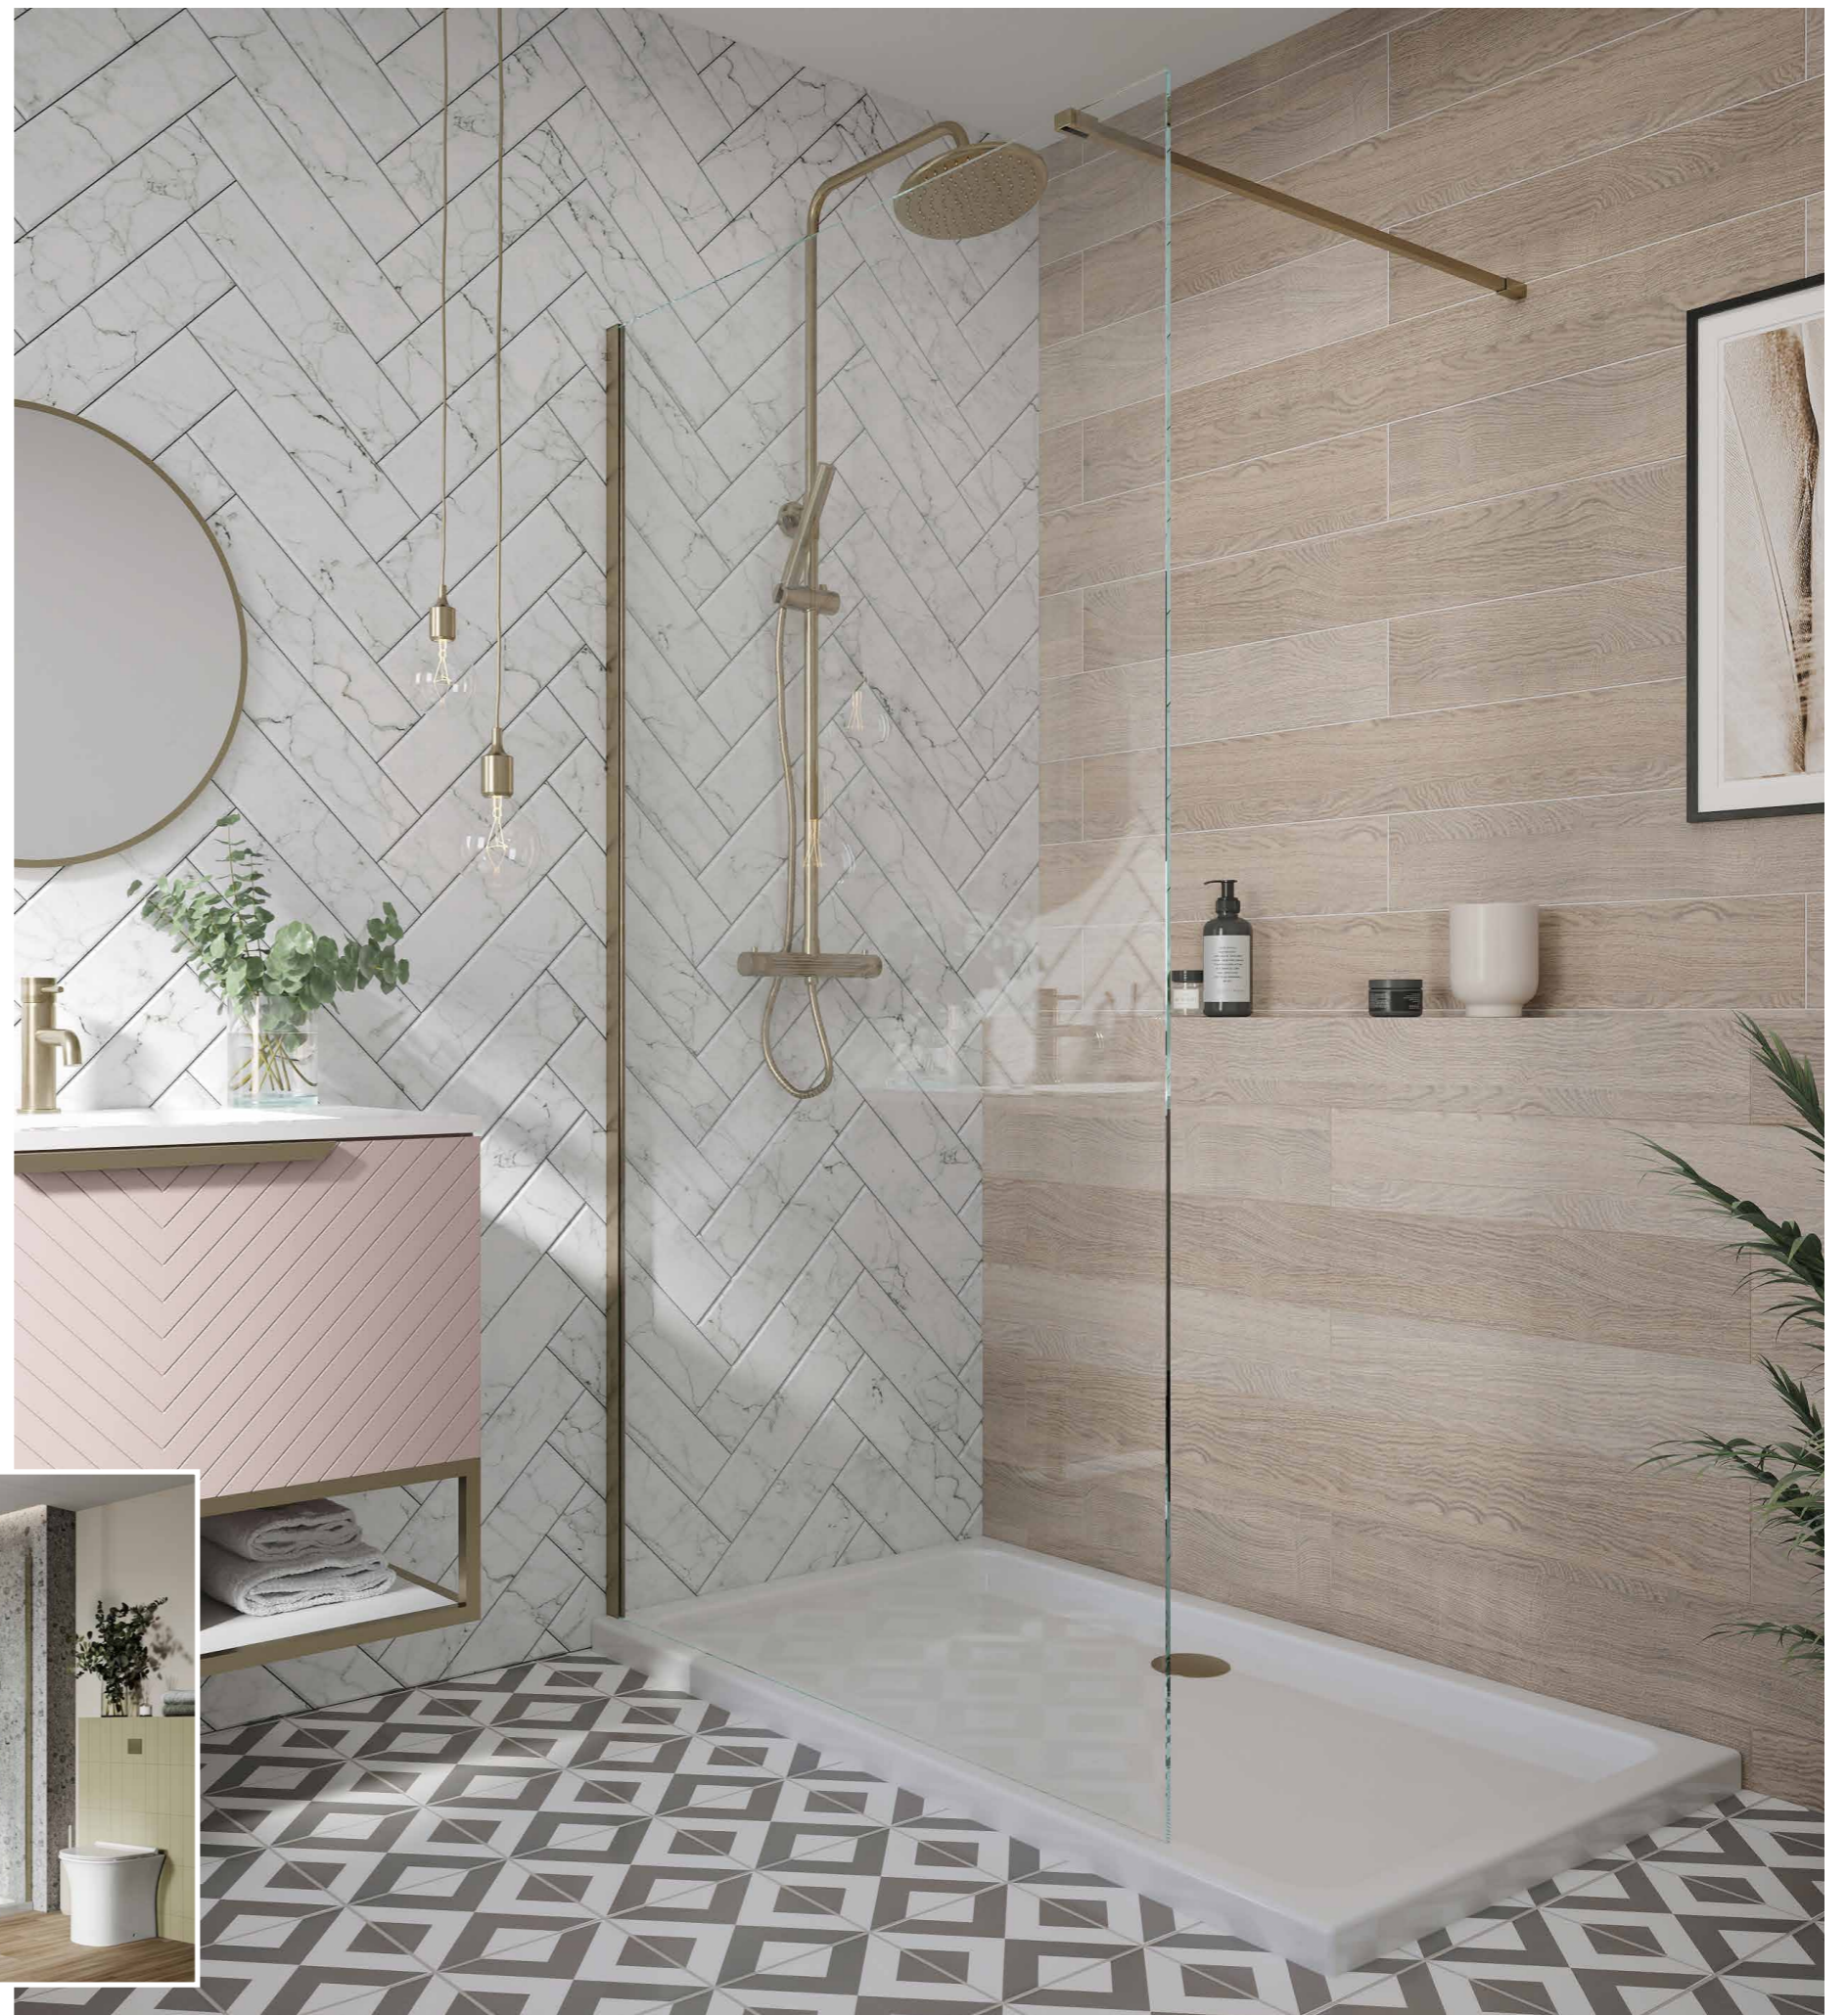

### FLIPPER PANEL

**BRASSFLIPPER** £280.00  
275mm - Width

For product and technical information visit [www.scudo.co.uk](http://www.scudo.co.uk)