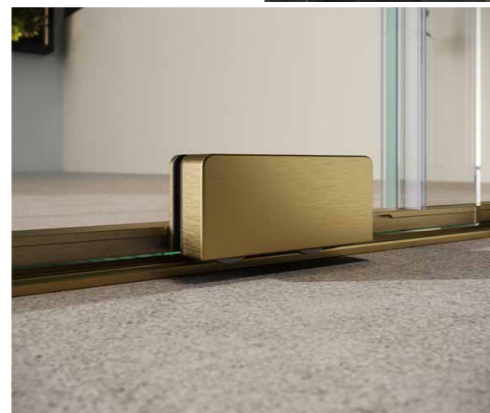

S8 MOMENTUM WETROOMS

BRUSHED BRASS

- > Up to 8mm thick toughened safety glass
- > 2000mm tall
- > Concealed fixings
- > Acqua shield glass treatment
- > Lifetime guarantee
- > Large adjustment for out of true walls and easy installation
- > Smooth roller mechanism

SLIDING DOOR

Size	Width mm	Opening Size (A)	Price Inc VAT	Code
1000	950 - 990mm	373 - 413mm	£418.00	MO-DOOR-1000
1100	1050 - 1090mm	423 - 463mm	£448.00	MO-DOOR-1100
1200	1150 - 1190mm	473 - 513mm	£469.00	MO-DOOR-1200
1400	1350 - 1390mm	573 - 613mm	£541.00	MO-DOOR-1400
1500	1450 - 1490mm	623 - 663mm	£582.00	MO-DOOR-1500
1600	1550 - 1590mm	673 - 713mm	£589.00	MO-DOOR-1600
1700	1650 - 1690mm	723 - 763mm	£644.00	MO-DOOR-1700

SIDE PANEL

Size	Width mm	Price Inc VAT	Code
700	675 - 690mm	£220.00	MO-SIDEPANEL-700
760	735 - 750mm	£220.00	MO-SIDEPANEL-760
800	775 - 790mm	£220.00	MO-SIDEPANEL-800
900	875 - 890mm	£220.00	MO-SIDEPANEL-900

MOMENTUM DOOR PROFILE AND ACCESSORIES PACK

Description	Price Inc VAT	Code
Door Profile and Accessories Pack Brass	£300.00	MO-DOORPACK-BRASS

MOMENTUM SIDE PANEL PROFILE AND ACCESSORIES PACK

Description	Price Inc VAT	Code
Side Panel Profile and Accessories Pack Brass	£120.00	MO-SIDEPACK-BRASS

NEW

S8 MOMENTUM BRUSHED BRASS

For product and technical information visit www.scudo.co.uk