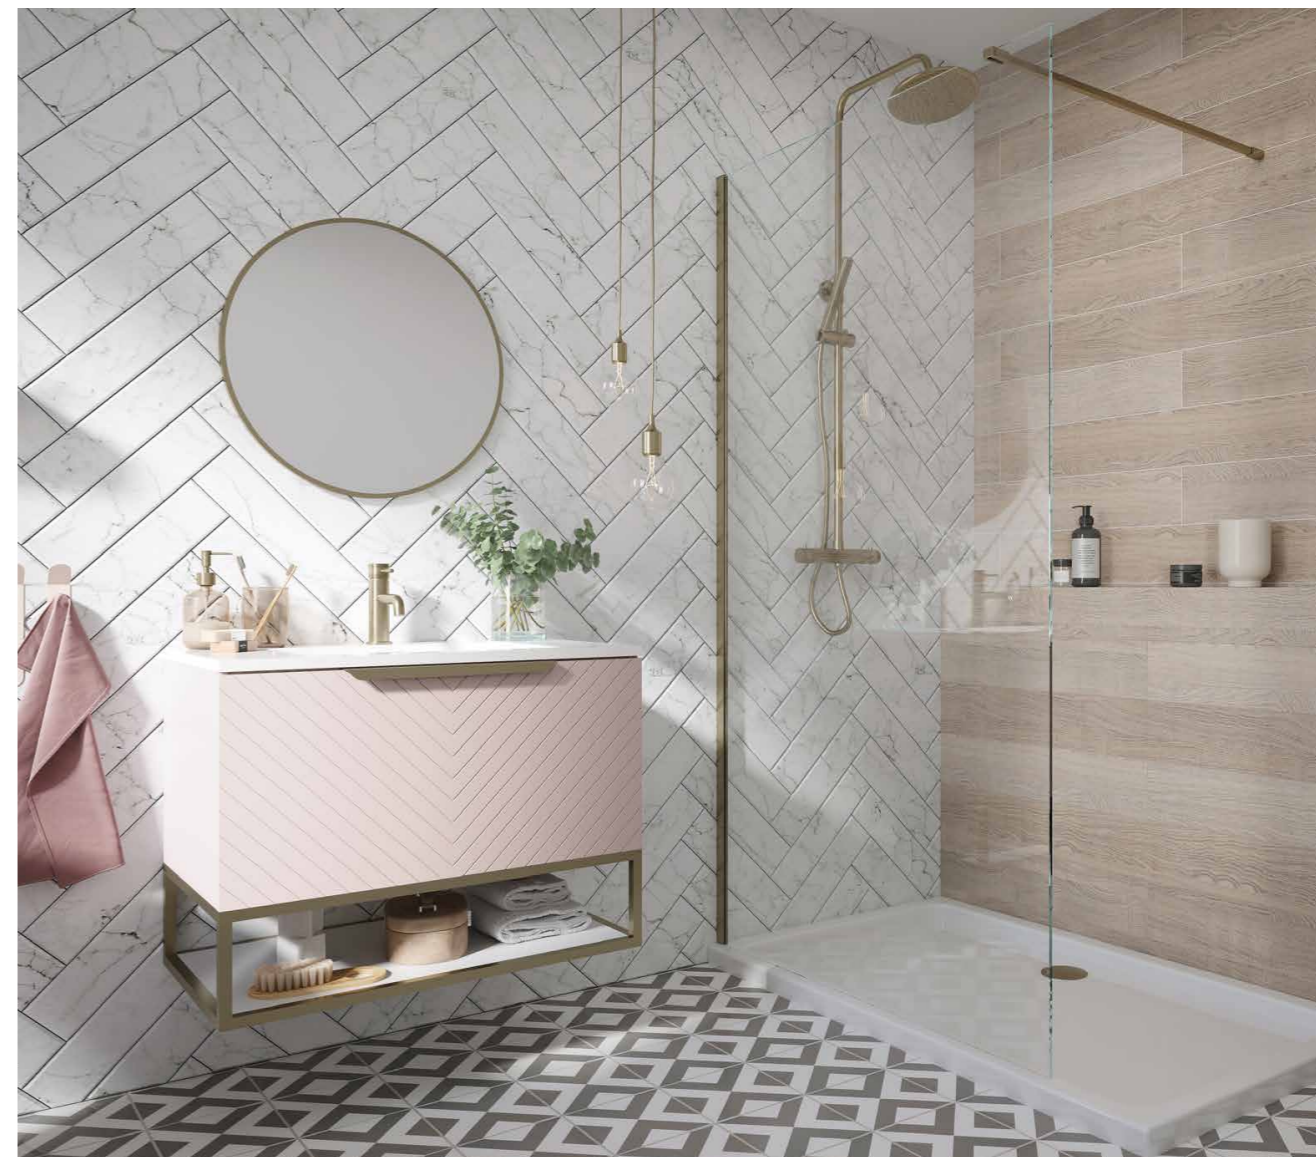

CHEVRON

RANGE FEATURES

The Chevron range by Scudo is a subtle nod to the Art Deco design movement, incorporating sleek lines that create a bold look for your bathroom.

Chevron is a stylish collection that comes in a choice of two colours. The blue is a beautifully sophisticated tone that adds a bold splash, while the powdery pink is an elegant shade. Both shades have been created to complement any type of bathroom.

In addition to delivering a chic aesthetic to your bathroom, Chevron is also practical. The wall-hung basin frees up valuable floor space, making it an ideal choice for bathrooms that are compact. A frame shelf is an optional extra that can be added to the basin to provide shelving.

The units are available in a choice of 600mm or 800mm, making this collection suited to a range of bathroom sizes.

Available Finishes

Scan here to view
Chevron video

All prices include VAT - For product and technical information visit www.scudo.co.uk