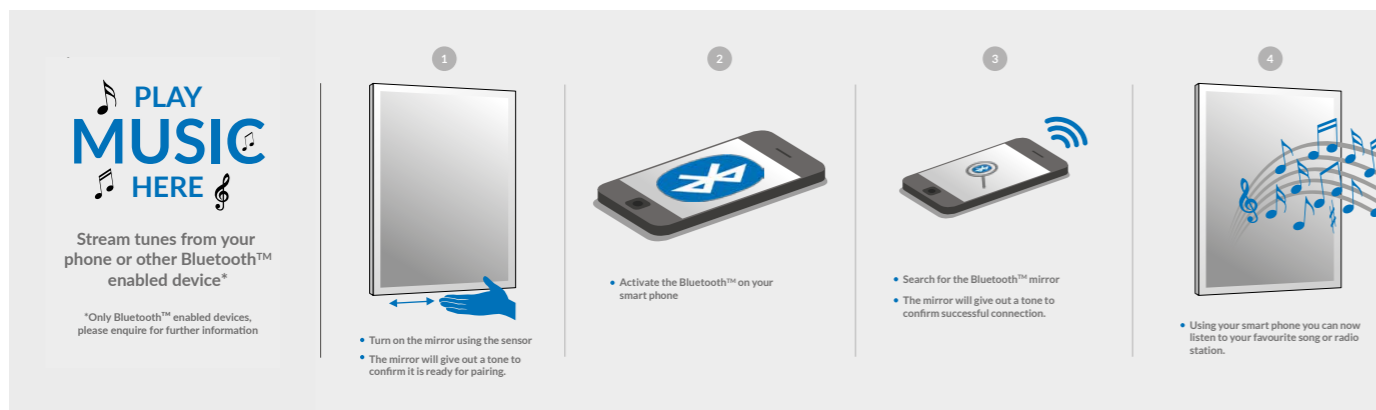

MOSCA BLUETOOTH LED

This mirror with multi-functional design features integrated speakers and Bluetooth connection with simple touch controls to create an ultra-modern centrepiece in any bathroom.

Mosca has colour changing LED illumination to help you set the mood. The design also includes a charging socket for your bathroom essentials and internal demister pad to help keep the glass clear of condensation.

Mosca Bluetooth™ Speaker LED mirror

Mosca LED Mirror with Demister Pad and Shaver Socket and Bluetooth™ 500x700mm **£664.00**

MIRROR004USB

All prices include VAT - For product and technical information visit www.scudo.co.uk