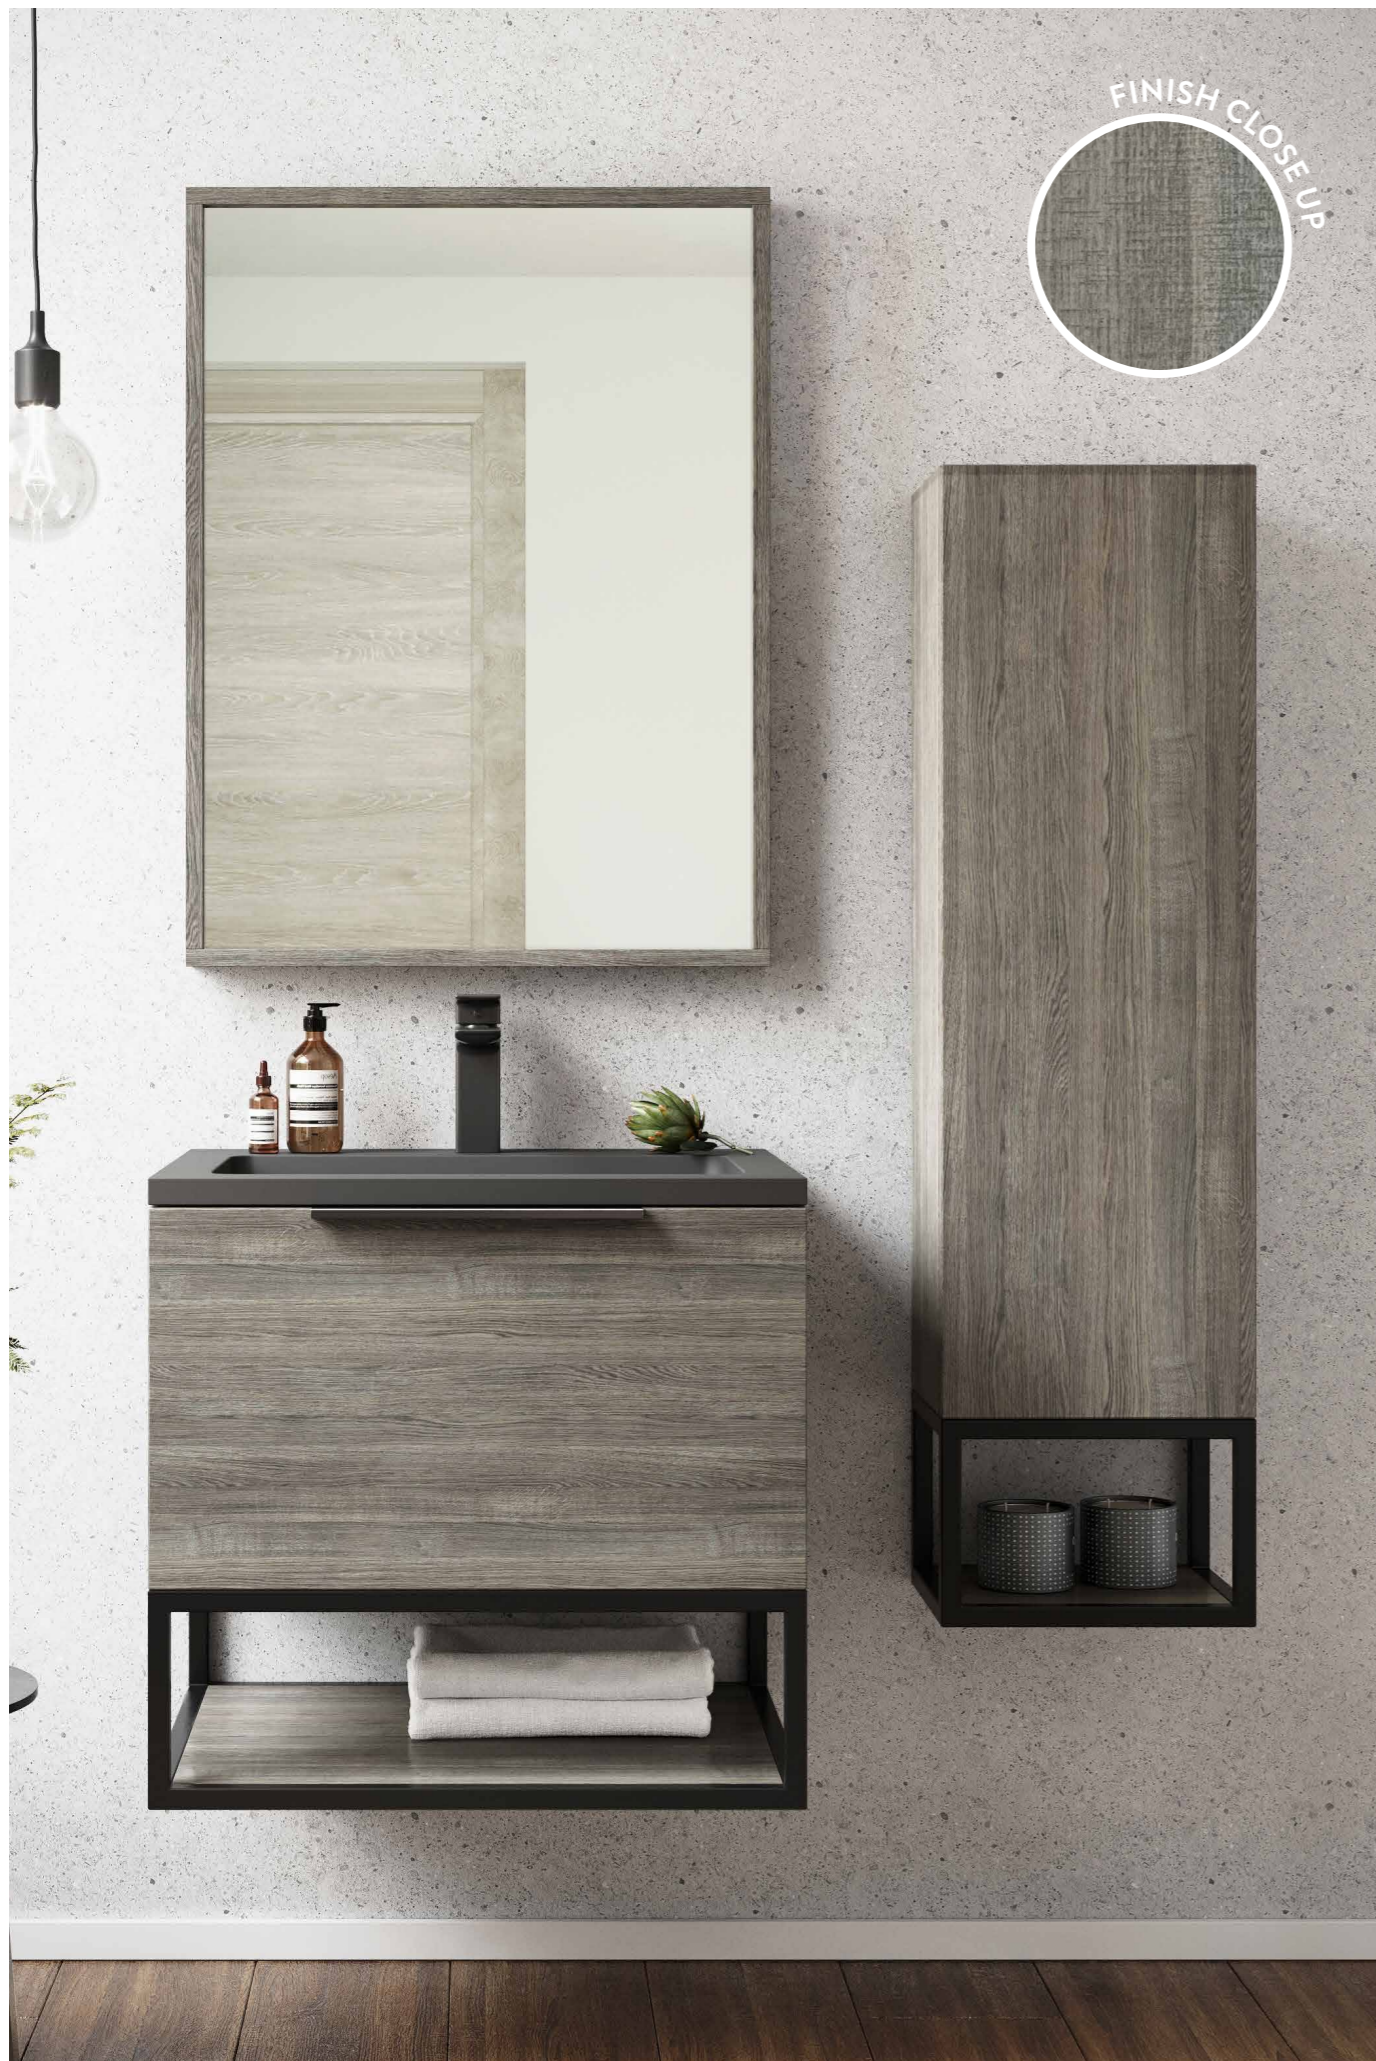

### Available Finishes

All prices include VAT - For product and technical information visit [www.scudo.co.uk](http://www.scudo.co.uk)

Scan here to view Ambience video

Ambience 600 LED Cabinet *Rustic Oak*