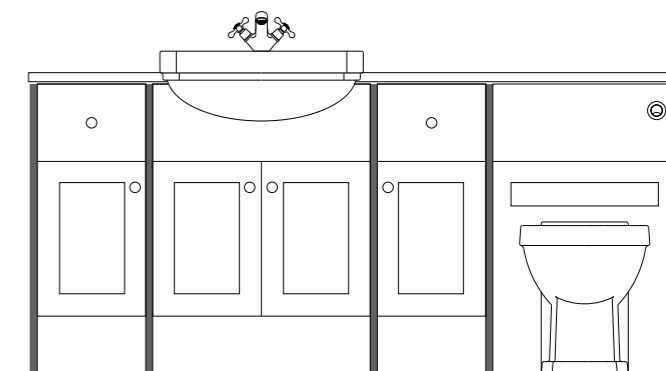

Cabinet Finish

- Painted Oak Mussel