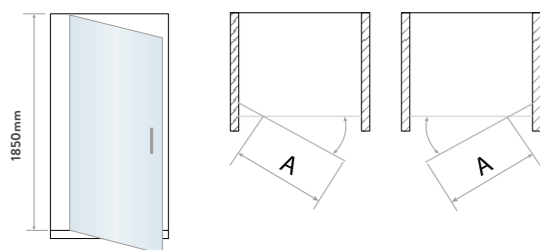

S6 ENCLOSURES

PIVOT DOOR

- > Up to 6mm thick toughened safety glass
- > 1850mm tall
- > Universal design for left or right hand openings
- > Acqua shield glass treatment
- > Lifetime guarantee
- > Large adjustment for out of true walls and easy installation
- > High quality pivot mechanism

PIVOT DOOR

Size	Width mm	Opening Size (A)	Price Inc VAT	Code
700	650 - 690mm	430mm	£345.00	S6-GLASS017
760	710 - 750mm	490mm	£345.00	S6-GLASS018
800	750 - 790mm	530mm	£360.00	S6-GLASS019
900	850 - 890mm	630mm	£385.00	S6-GLASS020

SIDE PANEL

Size	Width mm	Price Inc VAT	Code
700	670 - 690mm	£236.00	S6-GLASS025
760	730 - 750mm	£247.00	S6-GLASS026
800	770 - 790mm	£267.00	S6-GLASS027
900	870 - 890mm	£278.00	S6-GLASS028
1000	970 - 990mm	£298.00	S6-GLASS029

EXTENSION PROFILE

Adds 20mm per profile	Price Inc VAT	Code
	£92.00	SCUDEXT

Scan here to view S6 Pivot Door Enclosure video:

For product and technical information visit www.scudo.co.uk