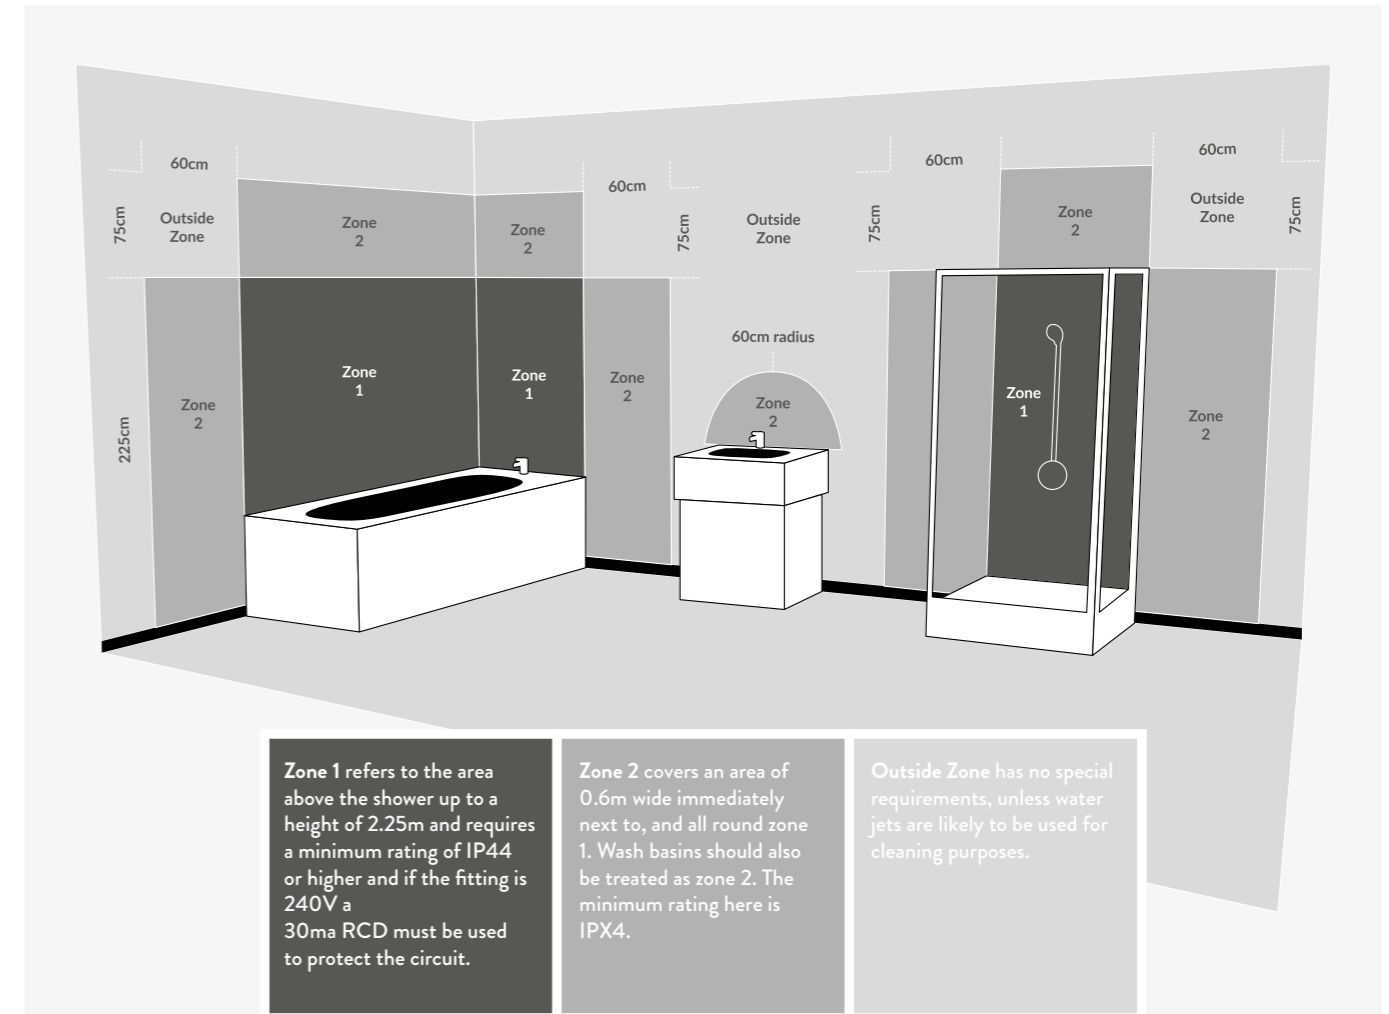

SCUDO PRODUCT GUARANTEES

All Scudo products are built to last and are covered by an industry leading lifetime guarantee to give you complete peace of mind that you are buying the best in bathroom design. Our exclusions are listed below along with exclusion guarantee years for spares.

Please complete and submit your guarantee form to activate. Visit scudo.co.uk/guarantee for further information and to download your form(s).

Product Category	Guarantee	Exclusions from Guarantee	Exclusion Guarantee Years
Sanitaryware	Lifetime	Cistern Fittings	5
		Toilet Seats	2
		Wall Hung Frames & Plates	5
Furniture	Lifetime	-	-
Baths	Lifetime	-	-
Shower Enclosures & Bath Screens	Lifetime	Handles	2
		Rollers	2
		Hinges	2
		Seals	2
Wetroom Panels	Lifetime	-	-
Shower Trays	Lifetime	Shower Wastes	2
Showering	Lifetime	Cartridges	5
		Diverters	5
		O Rings	5
		Hoses	2
Brassware	Lifetime	Cartridges	5
		Tap Glands	5
		Diverters	5
		O Rings	5
		Hoses	2
Heating	5 Years	Inhibitor must be within the system at all times, to prevent corrosion. Proof is required.	
Mirrors & Cabinets	5 Years	Electrical Components	2
Accessories	Lifetime	-	-

The IP (Ingress Protection) Standard describes a uniform system for classifying the degrees of protection provided by the enclosures of electrical equipment.

For example, if a bathroom light is rated IP65, then the 6 means its 'Protected against dust' and the 5 means its 'Protected against water jets' from a shower, tap or cleaning processes from any direction.

First numeral - protection against ingress of foreign bodies, e.g. tools, dust, fingers, etc.

- 0 No protection
- 1 Protected against solid objects with a diameter of 50mm and over (e.g. accidental insertion of hands)
- 2 Protected against solid objects over 12mm (e.g. jointed fingers)
- 3 Protected against solid objects over 2.5mm (tools)
- 4 Protected against solid objects over 1mm (small wires)
- 5 Protected against - limited ingress permitted (no harmful deposit)
- 6 Totally protected against dust

Second numeral - protection against ingress of liquids.

- 0 No protection
- 1 Protected against drops of condensed water. Drops of condensed water falling on the enclosure shall have no harmful effect
- 2 Protection against drops of liquid. Drops of falling liquid shall have no harmful effect when the enclosure is tilted at an angle up to 15 degrees from the vertical.
- 3 Protection against rain. Water falling in rain at an angle equal or smaller than 60 degrees with respect to the vertical shall have no harmful effect.
- 4 Protection against splashing. Liquid splashed from any direction shall have no harmful effect.
- 5 Protection against water jets. Water projected by a nozzle from any direction under stated conditions shall have no harmful effect.
- 6 Protection against conditions on ship decks (deck equipment). Water from heavy seas shall not enter the enclosures under prescribed conditions.
- 7 Protection against immersion in water. It shall not be possible for water to enter the enclosure under stated conditions of pressure and time.
- 8 Protection against indefinite immersion in water under specified pressure. It shall not be possible for water to enter the enclosure.

Professional plumbing practice ensures that a shower head is never installed facing outwards towards the shower enclosure/door as shown in the diagram. Limitations of design and physics dictate that water will inevitably leave a shower enclosure/door if large amounts of water are purposely directed at seals or gaps between aluminium and/or glass. If doors swing out into a bathroom and the glass is still wet, water will drip down onto the floor, please ensure floor coverings are suitable for bathrooms and are not affected by water.

Prices included in this brochure supersede all previous printed publications. Products and prices are correct at time of printing. We reserve the right to change prices at any time without notice. Colours shown in this brochure are as accurate as the printing process allows.