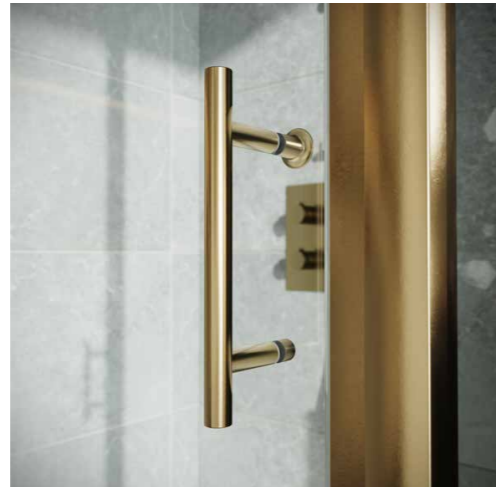

## SLIDING DOOR

- > Brushed brass sliding door
- > Up to 6mm thick toughened safety glass
- > 1900mm tall
- > Universal design for left or right hand openings
- > Acqua shield glass treatment
- > Lifetime guarantee
- > Smooth sliding action
- > Large adjustment for out of true walls and easy installation