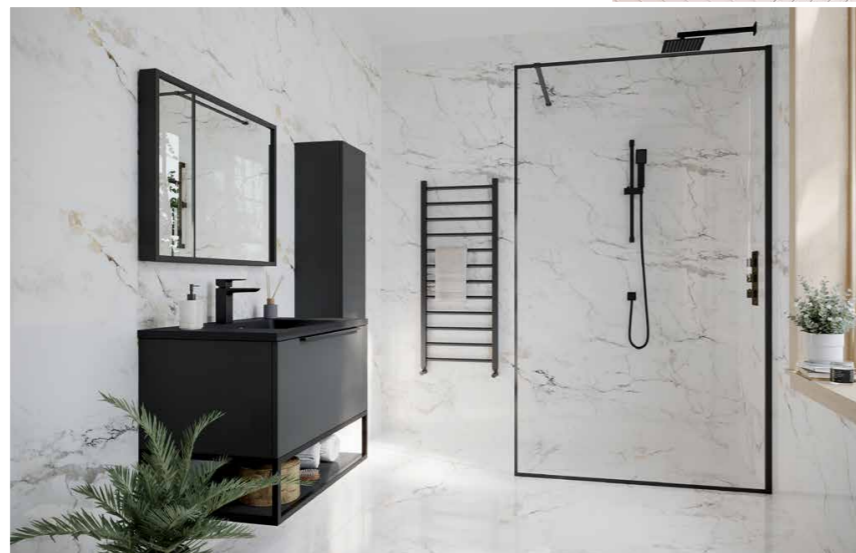

#### ADDITIONAL FEATURES

- > 2000mm Tall
- > 20mm Adjustment for 'Out of True' Walls
- > Up to 8mm Thick Toughened Safety Glass

NEW

DAWN MINOS

DAWN

ECO-STONE SQUARE