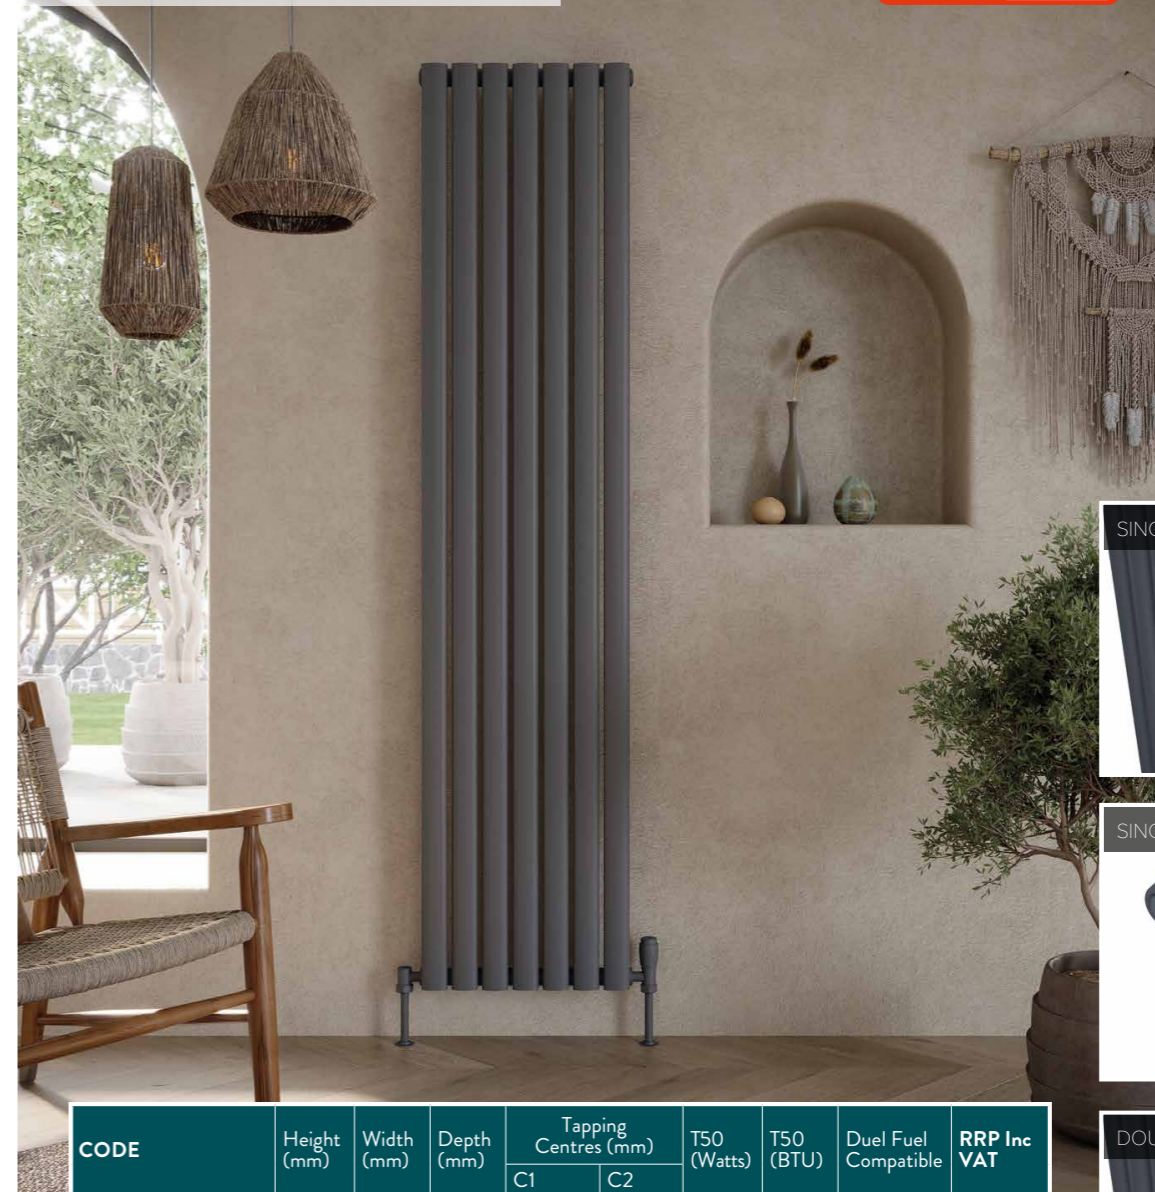

APEX VERTICAL

DESIGNER RADIATORS

SINGLE COLUMN

SINGLE COLUMN

DOUBLE COLUMN

DOUBLE COLUMN

CODE	Height (mm)	Width (mm)	Depth (mm)	Tapping Centres (mm)		T50 (Watts)	T50 (BTU)	Duel Fuel Compatible	RRP Inc VAT
				C1	C2				
SINGLE - ANTHRACITE									
APEX18-23V-S-A	1800	236	60	316	63	395	1349	NO	£420.00
APEX18-35V-S-A	1800	354	60	434	63	593	2023	NO	£440.00
APEX18-41V-S-A	1800	413	60	493	63	691	2361	NO	£470.00
APEX18-53V-S-A	1800	531	60	611	63	889	3035	NO	£570.00
APEX-RACK-ANTHRACITE	Apex Towel Rail Holder Anthracite								£99.00
DOUBLE - ANTHRACITE									
APEX18-23V-D-A	1800	236	85	316	63	820	2799	NO	£520.00
APEX18-30V-D-A	1800	295	85	375	63	1025	3499	NO	£540.00
APEX18-35V-D-A	1800	354	85	434	63	1230	4198	NO	£610.00
APEX18-41V-D-A	1800	413	85	493	63	1435	4898	NO	£640.00
APEX18-53V-D-A	1800	531	85	611	63	1845	6296	NO	£760.00
APEX-RACK-ANTHRACITE	Apex Towel Rail Holder Anthracite								£99.00

FEATURES 5 Year Guarantee Gloss Finish RAL Compatible

For product and technical information visit www.scudo.co.uk