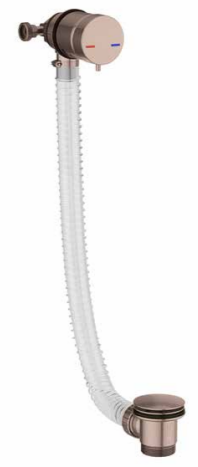

Bath Filler and Overflow Brushed Bronze
£208.00

With sprung waste and overflow

WASTE113BZ

All prices include VAT - For product and technical information visit www.scudo.co.uk