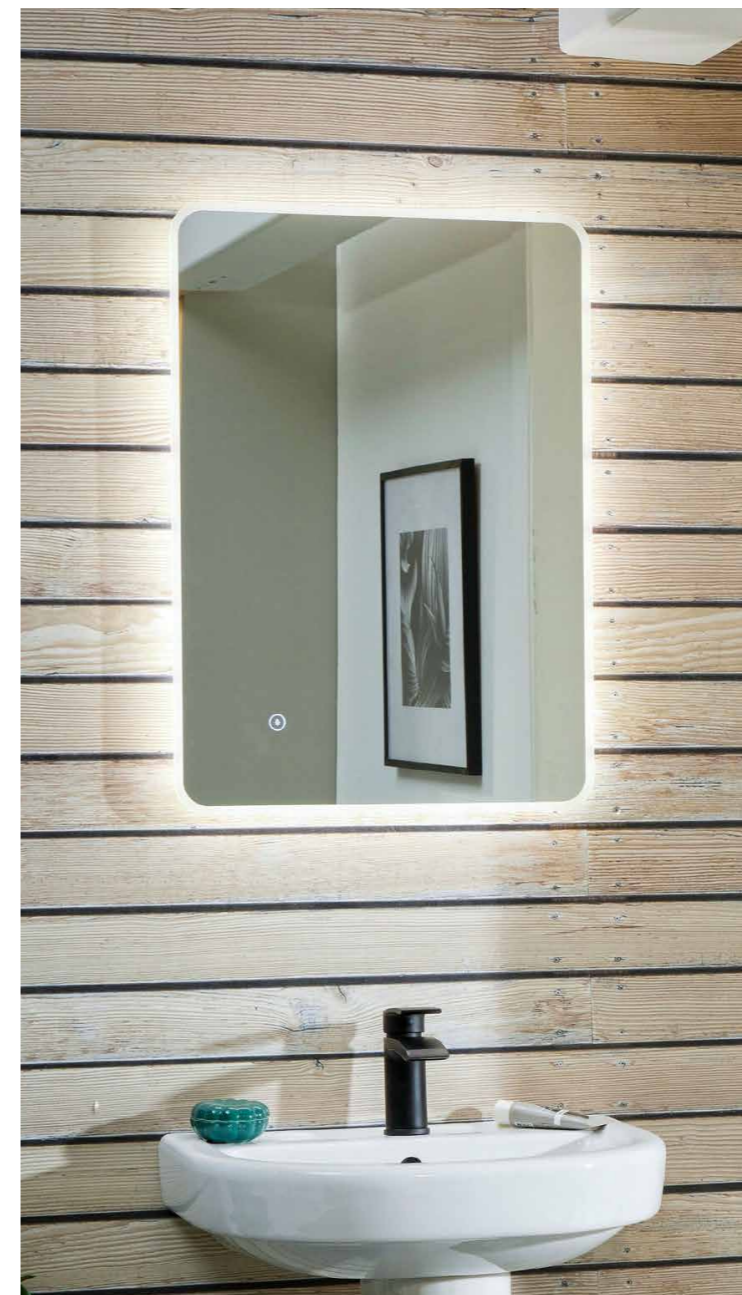

VIVID LED

The illuminated Vivid mirror with demister pad features LED's around the edge to create a stunning focal point in any bathroom.

The simple controls with touch sensor change the colour temperature and light brightness to suit your mood.

Vivid LED Mirror with Demister Pad and Dimmable LED 500 x 700mm **£267.00**

MIRROR06

All prices include VAT - For product and technical information visit www.scudo.co.uk