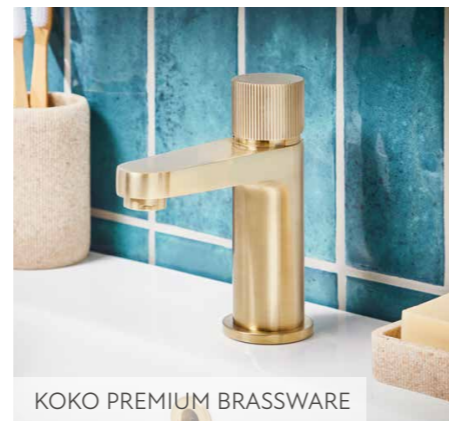

KOKO PREMIUM BRASSWARE