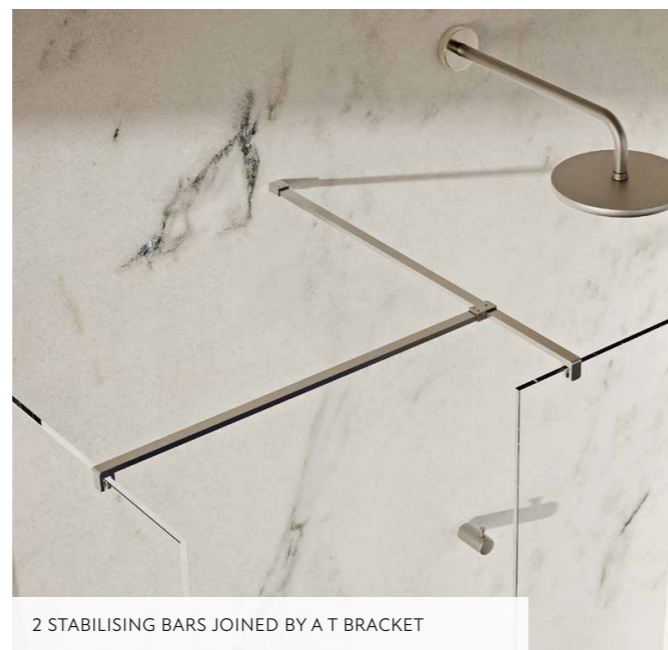

2 STABILISING BARS JOINED BY A T BRACKET

PROFILE & STABILISING OPTIONS

CHROME BRASS BLACK BRONZE GUNMETAL

With their sleek lines and flawless design, the Minos stabilising bars and profiles are designed to be both practical and polished.

These durable brackets are a master-class in innovative showering solutions. Hidden screws mean that the Minos style is evident in every element, while the subtle contours create the perfect silhouette.

Each of these solutions are available in our full range of finishes. Choose the ideal fit for your home.