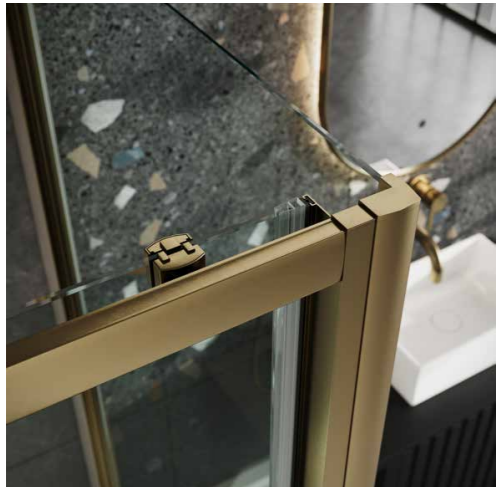

S6 BRUSHED BRASS ENCLOSURES

SLIDING DOOR

- > Brushed brass sliding door
- > Up to 6mm thick toughened safety glass
- > 1900mm tall
- > Universal design for left or right hand openings
- > Acqua shield glass treatment
- > Lifetime guarantee
- > Smooth sliding action
- > Large adjustment for out of true walls and easy installation