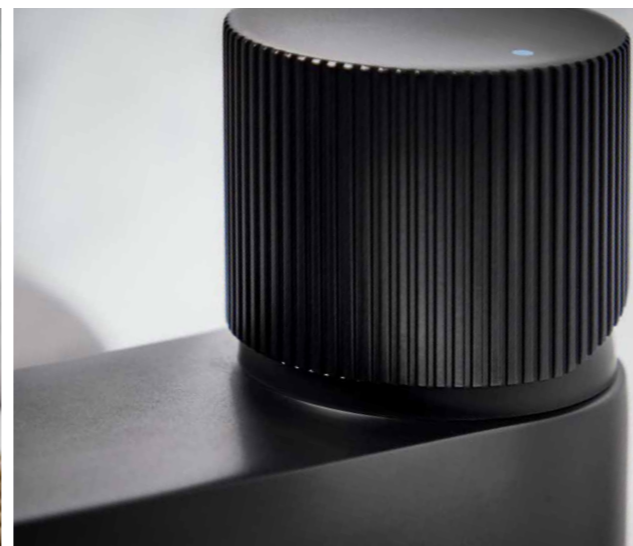

NEW

KOKO

KOKO BLACK

Introducing our opulent KOKO brassware collection to enhance any luxury bathroom space. KOKO features extraordinary craftsmanship, exceptional design, and decorative detail. KOKO finishes are colour matched with all Core showers and other accessories.

With a truly versatile design, KOKO is available in a collection of design options in our stunning brushed brass, brushed bronze, gunmetal and matte black finishes.

KO-001
Operating Pressure 0.5 Bar
Waste not included

KO-002
Operating Pressure 0.5 Bar
Waste not included

KO-003
Operating Pressure 0.5 Bar
Waste not included

KO-005
Operating Pressure 1.0 Bar

KO-004
Operating Pressure 1.0 Bar

All prices include VAT - For product and technical information visit www.scudo.co.uk

KOKO MATTE BLACK