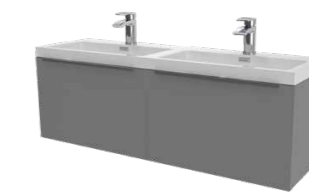

### Muro 1200 Basin Cabinet

Reed Green

1200w x 375h x 355d

MUROPLUS-600WALL-GREEN  
600mm Basin Cabinet £471.00

MURO-600BASINCAB-GREEN  
600mm Basin Cabinet £471.00

MURO-1200WHBASIN  
1200mm Basin £299.00

Combined £1,241.00