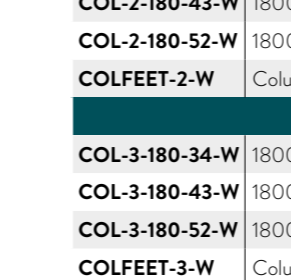

2 & 3 COLUMN VERTICAL

DESIGNER RADIATORS

CODE	Height (mm)	Width (mm)	Depth (mm)	Tapping Centres (mm)		T50 (Watts)	T50 (BTU)	No. of Sections	Duel Fuel Compatible	RRP Inc VAT	
				C1	C2						
2 COLUMN - WHITE											
COL-2-150-34-W	1500	335	70	415	59	857	2924	7	NO	£400.00	
COL-2-150-43-W	1500	425	70	505	59	1102	3759	9	NO	£515.00	
COL-2-150-52-W	1500	515	70	595	59	1347	4595	11	NO	£615.00	
COL-2-180-34-W	1800	335	70	415	59	1027	3504	7	NO	£430.00	
COL-2-180-43-W	1800	425	70	505	59	1320	4505	9	NO	£540.00	
COL-2-180-52-W	1800	515	70	595	59	1614	5506	11	NO	£650.00	
COLFEET-2-W	Column Radiator Feet		Column Radiator 2 Column Insertable Feet (pair) White								£90.00
3 COLUMN - WHITE											
COL-3-180-34-W	1800	335	100	415	59	1702	5808	7	NO	£500.00	
COL-3-180-43-W	1800	425	100	505	59	2188	7467	9	NO	£640.00	
COL-3-180-52-W	1800	515	100	595	59	2675	9126	11	NO	£770.00	
COLFEET-3-W	Column Radiator Feet		Column Radiator 3 Column Insertable Feet (pair) White								£90.00

FEATURES 5 Year Guarantee Gloss Finish RAL Compatible

For product and technical information visit www.scudo.co.uk