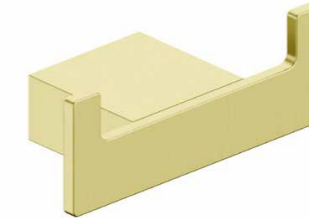

Roma Tumbler Holder Brushed Brass £72.00

BRASSACC-001

H95 x W64 x D92mm

Roma Paper Holder Brushed Brass £65.00

BRASSACC-002

H20 x W152 x D107mm

Roma Robe Hook Brushed Brass £57.00

BRASSACC-003