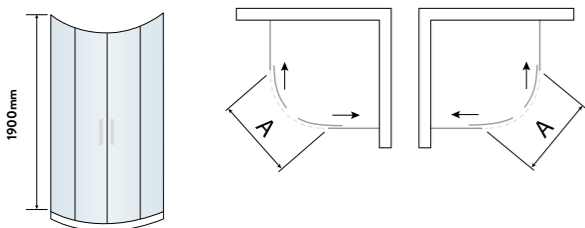

DOUBLE DOOR QUADRANT

Size	Width mm	Opening Size (A)	Price Inc VAT	Code
800 x 800	770 - 790mm	400mm	£495.00	S6-BLKGLASS001
900 x 900	870 - 890mm	530 mm	£495.00	S6-BLKGLASS002

For product and technical information visit www.scudo.co.uk