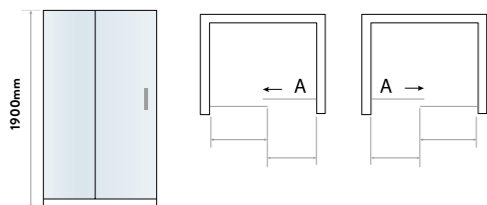

S8 ENCLOSURES

SLIDING DOOR

- > Up to 8mm thick toughened safety glass
- > 1900mm tall
- > Universal design for left or right hand openings
- > Concealed fixings
- > Acqua shield glass treatment
- > Lifetime guarantee
- > Smooth sliding action
- > Soft open buffers
- > Large adjustment for out of true walls and easy installation

SLIDING DOOR

Size	Width mm	Opening Size (A)	Price Inc VAT	Code
1000	950 - 990mm	385mm	£618.00	SCUD10SLID
1100	1050 - 1090mm	432mm	£648.00	SCUD11SLID
1200	1150 - 1190mm	485mm	£669.00	SCUD12SLID
1400	1350 - 1390mm	585mm	£741.00	SCUD14SLID
1600	1550 - 1590mm	635mm	£782.00	SCUD16SLID
1700	1650 - 1690mm	635mm	£844.00	SCUD17SLID

SIDE PANEL

Size	Width mm	Price Inc VAT	Code
700	670 - 690mm	£298.00	SCUD700SP
760	730 - 750mm	£309.00	SCUD760SP
800	770 - 790mm	£309.00	SCUD800SP
900	870 - 890mm	£339.00	SCUD900SP

EXTENSION PROFILE

Adds 20mm per profile	Price Inc VAT	Code
	£92.00	SCUDEXT

For product and technical information visit www.scudo.co.uk