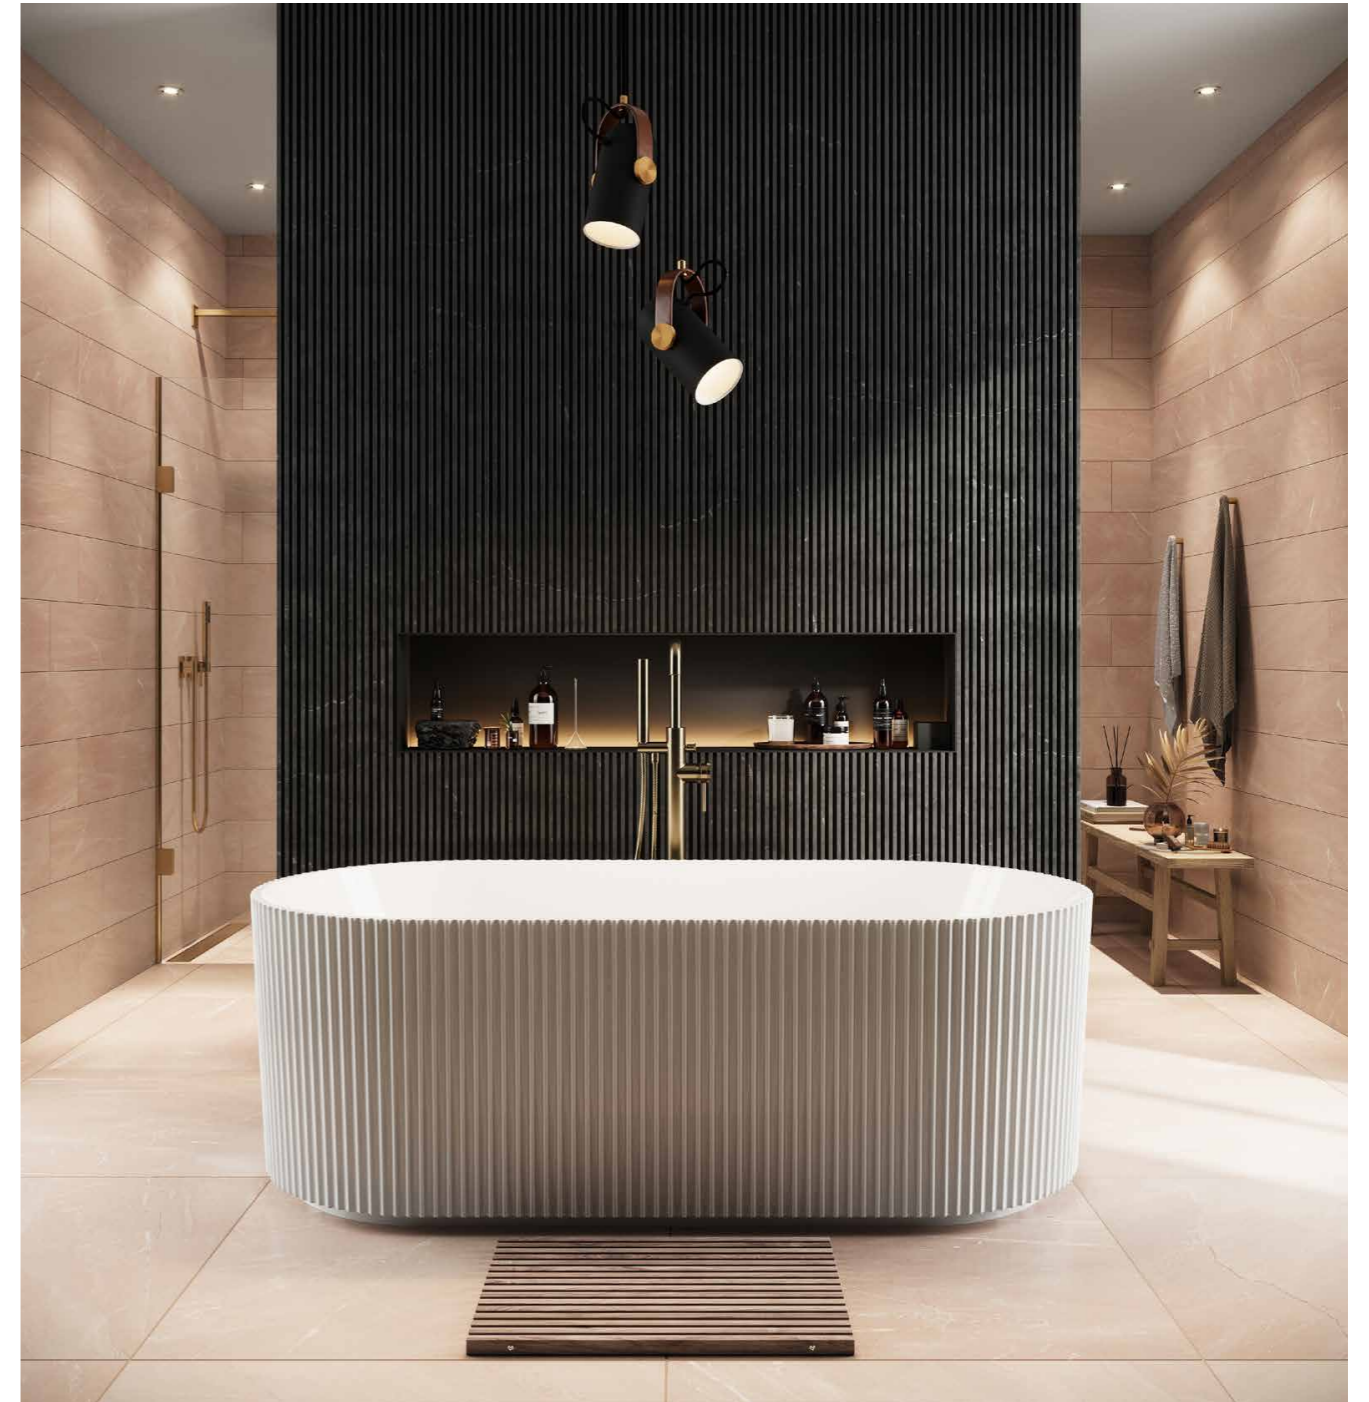

## LABYRINTH FLUTED FREESTANDING BATH

The Labyrinth freestanding bath has been designed to create a style statement in any space without compromising on comfort.

Labyrinth features a unique fluted edge to create a stunning centrepiece in any contemporary setting.