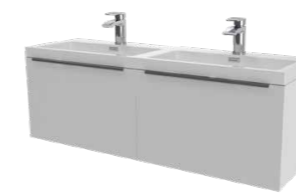

REDUCED DEPTH

Muro 1200 Basin Cabinet

High Gloss White

1200w x 375h x 355d

MURO-600BASINCAB-GWTE
600mm Basin Cabinet £471.00

MURO-600BASINCAB-GWTE
600mm Basin Cabinet £471.00

MURO-1200WHBASIN
1200mm Basin £299.00

Combined £1,241.00