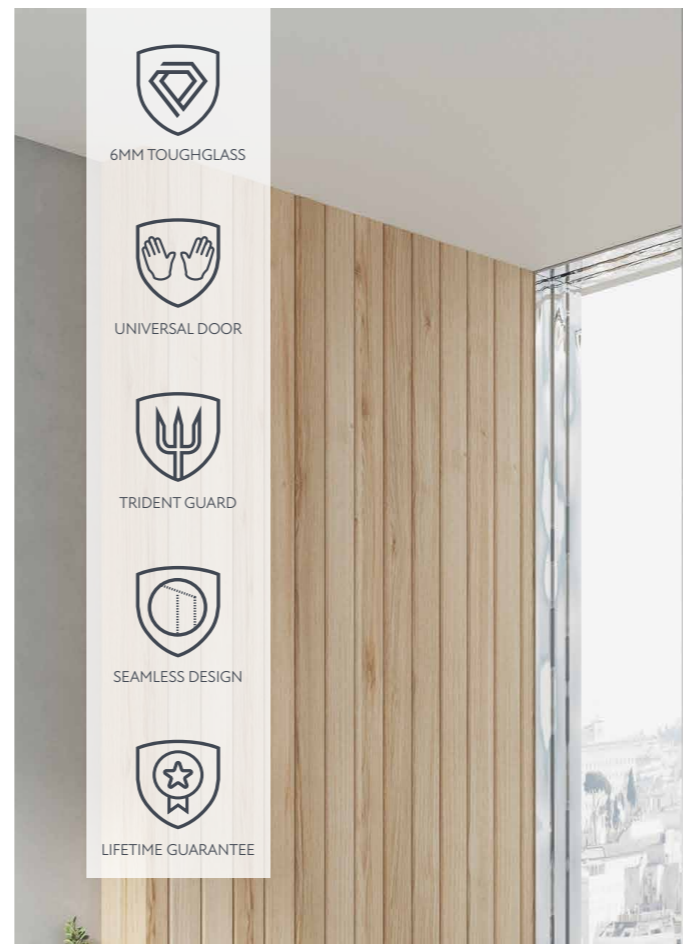

ATHENA

HINGED OFFSET QUADRANT

AVAILABLE IN:

HINGED OFFSET QUADRANT - CHROME

Size	Width mm	Price Inc VAT	Code
1200 x 800	1165/1185 - 765/785	£935.00	ATHQD12X8
1200 x 900	1165/1185 - 865/885	£935.00	ATHQD12X9

HINGED OFFSET QUADRANT - BRUSHED BRASS

Size	Width mm	Price Inc VAT	Code
1200 x 800	1165/1185 - 765/785	£1,505.00	ATHQD12X8 / ATHQUADPACKBB
1200 x 900	1165/1185 - 865/885	£1,505.00	ATHQD12X9 / ATHQUADPACKBB

HINGED OFFSET QUADRANT - BLACK

Size	Width mm	Price Inc VAT	Code
1200 x 800	1165/1185 - 765/785	£1,275.00	ATHQD12X8 / ATHQUADPACKBLK
1200 x 900	1165/1185 - 865/885	£1,275.00	ATHQD12X9 / ATHQUADPACKBLK

NEW

DAWN ATHENA