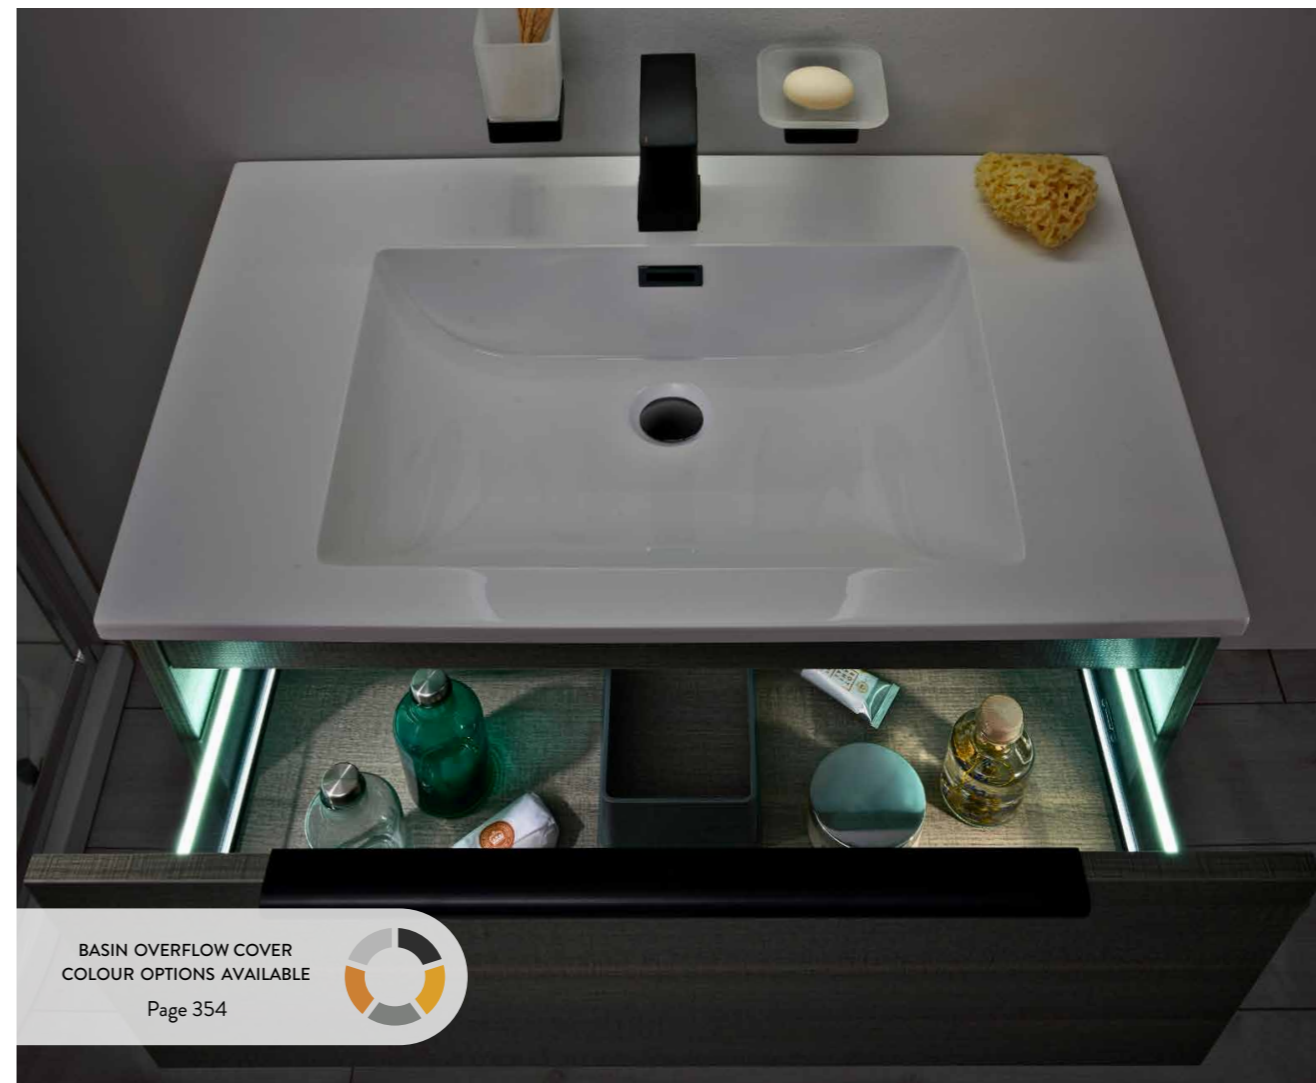

AMBIENCE

RANGE FEATURES

For something truly special, the Ambience collection combines high spec styling with contemporary features. Comprising a sleek basin, tall boy and matching mirror, each piece in this range is designed to enhance your bathroom and add an element of sophistication.

Ambience is available in a choice of four finishes. Rustic Oak, which offers classic, homely wood tones, and Grey Oak, a chic, neutral shade. Also available in a classic Matte White and Matte Grey so you can be assured there is a colour to complement your bathroom.

For practicality with a modern twist, there are sensor-operated, battery-powered LED lights lining the drawer beneath the basin, enhancing the usability of this unit and offering a neat lighting solution.

The basin comes in a choice of white or grey poly-marble and a chrome and black overflow are included as standard, so it's possible to try both options out to see which fits the space best.

In addition, both the basin and tall boy are wall-hung, freeing up valuable floor space and making them ideal for compact bathrooms. A frame shelf is an optional extra that can be added to the tall boy and basin to provide further storage and shelving.

The units are either 600mm or 800mm, making this collection suited to an array of bathroom sizes.

Available Finishes

All prices include VAT - For product and technical information visit www.scudo.co.uk

Scan here to view Ambience video