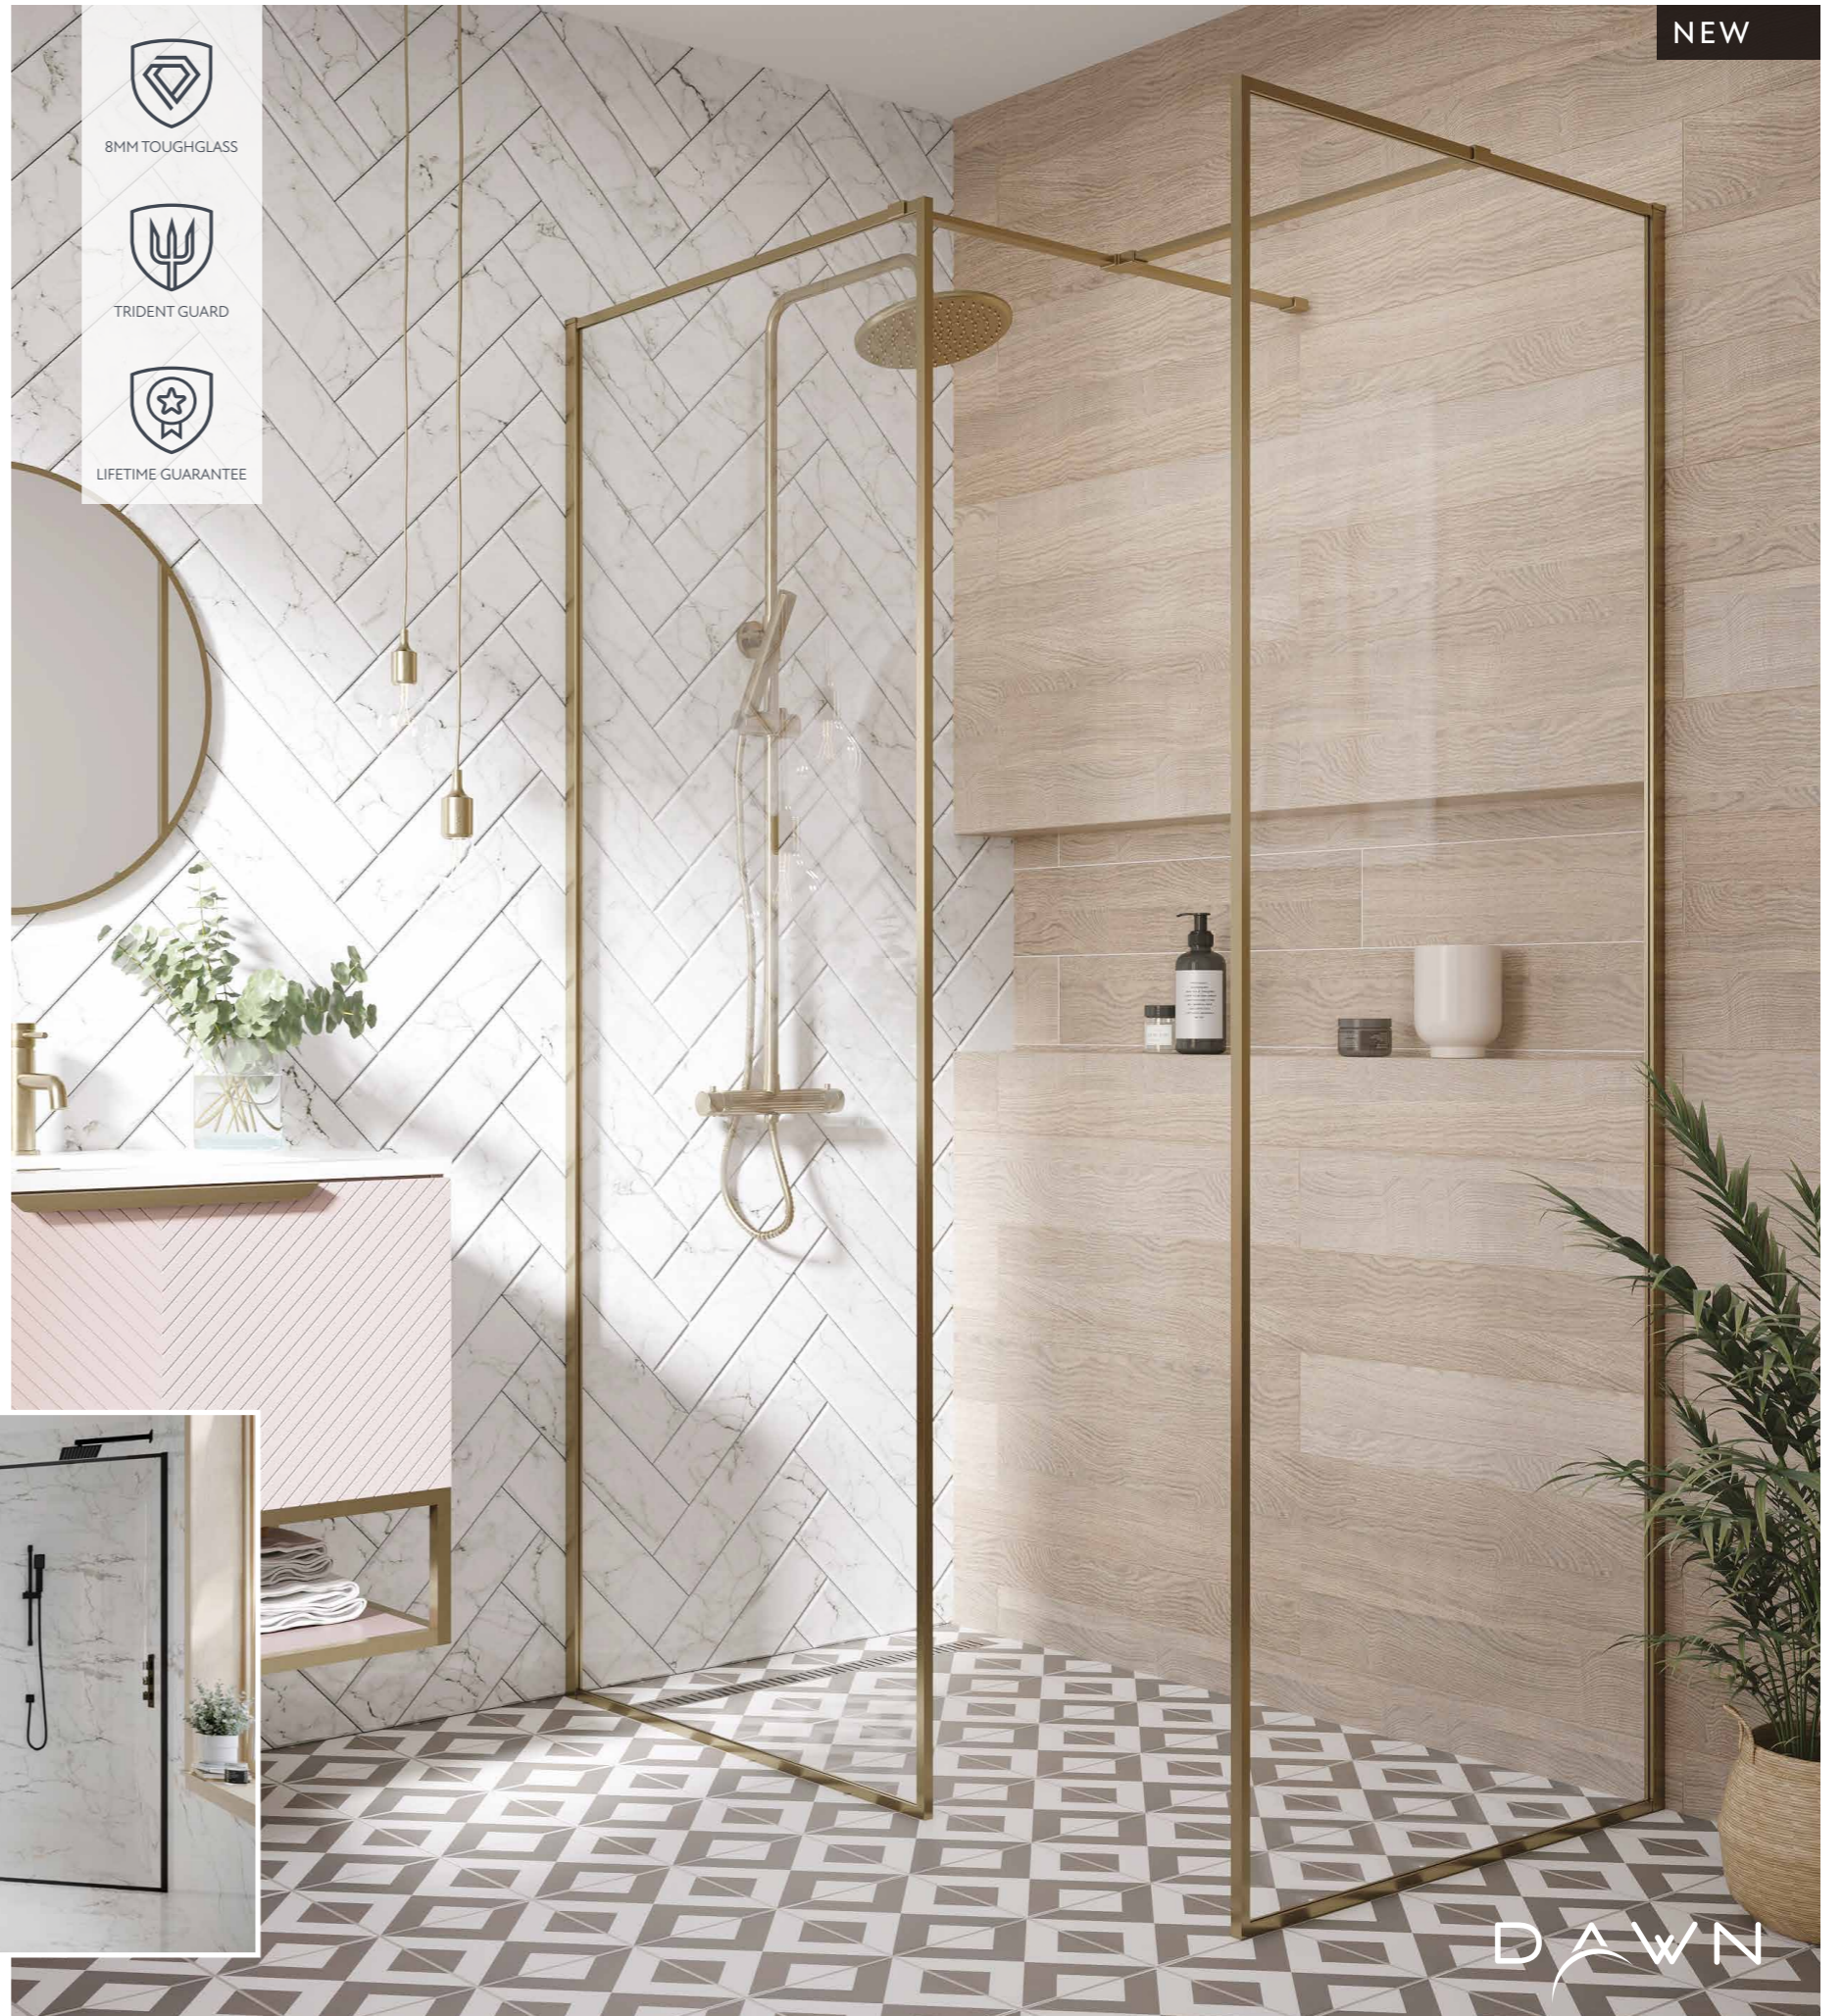

#### ADDITIONAL FEATURES

- > 2000mm Tall
- > 20mm Adjustment for 'Out of True' Walls
- > Up to 8mm Thick Toughened Safety Glass

NEW

DAWN MINOS

DAWN

ECO-STONE SQUARE