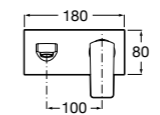

- Basin mixers
- Bidet mixers
- Wall-mounted mixers
- Built-in mixers
- Deck-mounted mixers

NEW

Escuadra

With its contemporary single lever design, Escuadra will make a stylish impression in any bathroom and is simple to operate thanks to a built-in ceramic disc cartridge. The collection includes a complete range of brassware, from a choice of basin mixers and a bidet mixer, through to various bath and shower mixers.

Escuadra / Ceramic disc cartridge **NEW**

5 litres/min
SoftTurn®
EverShine®
Cold Start

Basin mixers

Monobloc basin mixer with 5 l/min flow limiter and 1/2" flexible supply hoses

Ref. 5A3220C0N
£160.00 (€192.00)

Recommended:
Standard press down waste

Ref. D50010005
£16.37 (€19.64)

Extended monobloc basin mixer with 5 l/min flow limiter and 1/2" flexible supply hoses

Ref. 5A3720C0N
£250.00 (€300.00)

Recommended:
Standard press down waste

Ref. D50010005
£16.37 (€19.64)

Wall-mounted basin mixer

Wall-mounted basin mixer
Ref. 5A3L20C00
£432.60 (€519.12)

RocaBox

RocaBox is required for installation with wall-mounted basin mixer
Ref. 525220603
£96.76 (€116.11)