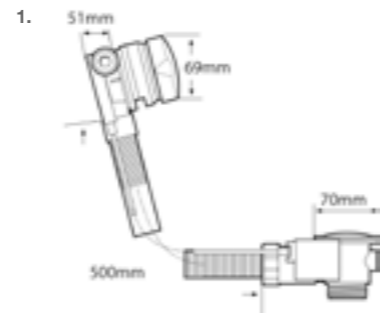

Wastes

Wastes for baths

1. Standard pop-up waste and flexible overflow. Chrome

Ref. D50010001
£45.52 (£54.62)

Luxury pop-up waste with removable trap. Chrome

Ref. 506403010
£71.22 (£85.47)

Luxury plug and chain waste for Eliptico baths. Chrome

Ref. 506403400
£337.22 (£404.67)

Wastes for shower trays

65mm shower tray waste
Chrome

Ref. 506402800
£76.33 (£91.60)

90mm shower tray waste
Chrome

Ref. 506404400
£83.16 (£99.79)

EU to UK adaptor for bath and shower wastes

Ref. 000075110
£9.06 (£10.88)

Please note an EU to UK adaptor is required when installing the above shower tray wastes