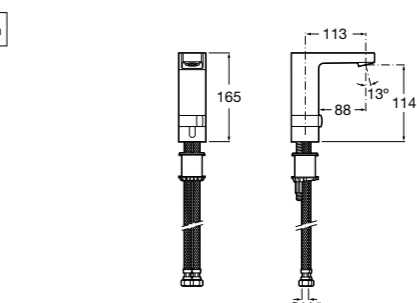

Electronic monobloc basin mixer with temperature control and 3/8" flexible supply hose. Mains operated at 230V. Includes power supply

Ref. 5A5501C00
£652.06 (£782.47)

Recommended:
Standard press down waste

Ref. D50010005
£16.37 (£19.64)