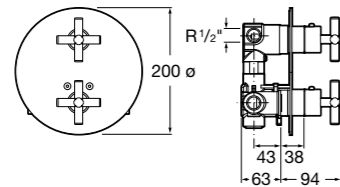

Built-in thermostatic bath-shower mixers

Built-in thermostatic mixer (2 outlets)

Ref. 5A0C43C00
£681.60 (€817.92)

Rocabox is required for installation with built-in mixer