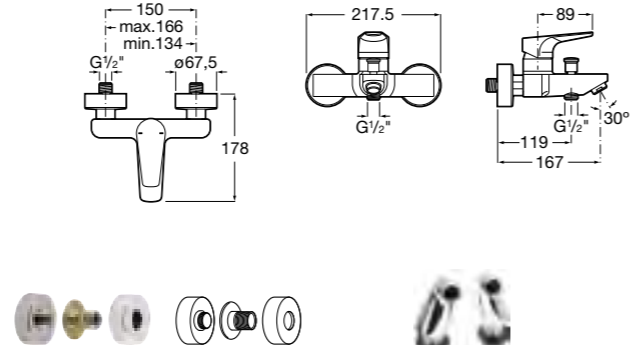

Optional: Easy Fix Kit (for installing bar shower valve to pipework)

Ref. D50010022
£32.50 (€39.00)

Pillars (allows bath-shower mixers to be deck-mounted)

Ref. D50010009
£56.33 (€67.60)

Built-in mixers

Built-in mixer (1 outlet)
Ref. 5A2290C00
£140.27 (€168.32)

RocaBox is required for installation with built-in mixer.

Built-in mixer (2 outlets)
Ref. 5A0690C00
£161.84 (€194.21)

RocaBox is required for installation with built-in mixer.

Built-in mixer (1 outlet)
Ref. 5A2B90C00
£160.80 (€192.96)

RocaBox is required for installation with built-in mixer

Built-in mixer (2 outlets)
Ref. 5A0B90C00
£183.27 (€219.92)

RocaBox is required for installation with built-in mixer

Deck-mounted mixers

Deck-mounted bath filler
Ref. 5A1990C00
£267.70 (€321.24)

Deck-mounted bath-shower mixer with 1.7m flexible shower hose, handset and wall bracket
Ref. 5A1890C00
£281.83 (€338.19)

RocaBox

RocaBox, concealed shower valve housing for installation
Ref. 525869403
£89.90 (€107.88)