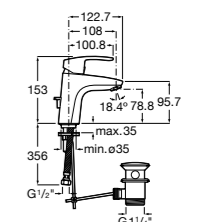

Dimensions in mm. Available in Chrome. Flow rates provided are tested at 3 bar pressure
The prices shown are recommended retail prices excluding VAT (including VAT is shown in brackets)