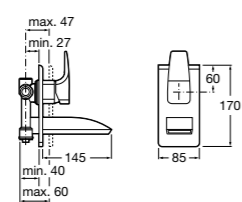

Wall-mounted basin mixers