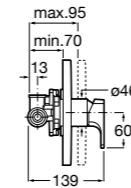

Built-in mixers

Built-in mixer (1 outlet)

Ref. 5A2B01C00
£278.49 (€334.19)

RocaBox is required for installation with built-in mixer.