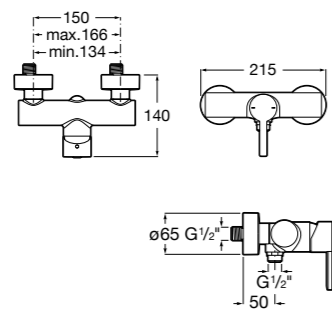

Wall-mounted mixers

Wall-mounted shower mixer (no kit) and 1/2" water connection
Ref. 5A2196C00
£215.79 (£258.94)