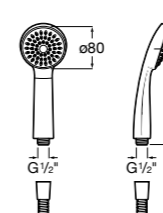

Natura

80mm diameter - chrome with 1/2" water connection.
1 function: Rain

Ref. G0082700R
£18.76 (£22.51)