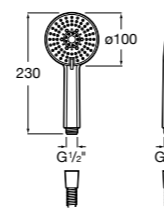

Ref. 5B1108C00
£32.09 (£38.51)

Stella

100mm diameter - Chrome with 1/2" water connection
1 function: Rain

Ref. 5B9B03C00
£27.50 (£33.00)

100mm diameter - Chrome with 1/2" water connection
3 functions: Rain, Pulse and Aquair