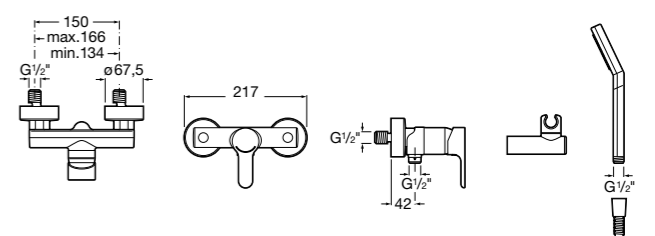

Ref. 5A2009C02
£110.06 (€132.07)

Easy Fix Kit (for installing bar shower valve to pipework)

Ref. D50010022
£32.50 (€39.00)

Victoria Wall-mounted mixers

Wall-mounted shower mixer with 1.5m flexible shower hose, Natura handset, swivel wall bracket and 1/2" water connection