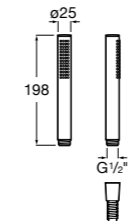

Ref. 5A093AC00
£1124.76 (€1349.71)

Stella handset

Stella handset

Ref. 5B9B61C00
£39.14 (€46.97)

NEW New product

Dimensions in mm. Available in Chrome. Flow rates provided are tested at 3 bar pressure. The prices shown are recommended retail prices excluding VAT (including VAT is shown in brackets)