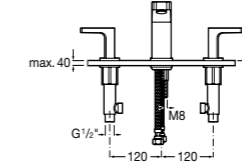

Escuadra

NEW

Deck-mounted 3-hole bath filler with bath spout

Ref. 5A1020C0N
£314.71 (€377.65)