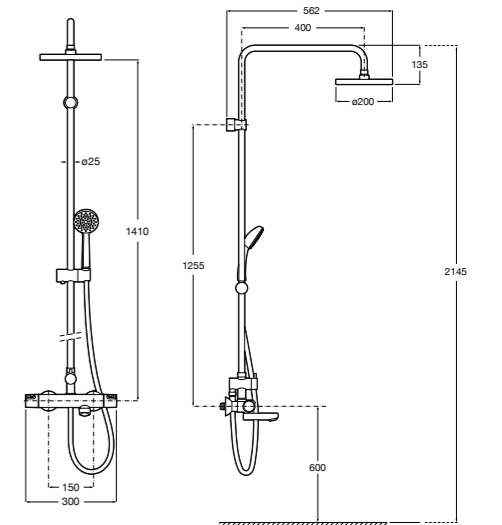

Easy Fix Kit (for installing bar shower valve to pipework)
Ref. D50010022
£32.50 (£39.00)