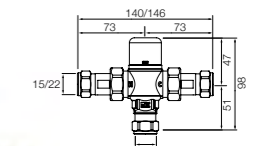

L20 / Ceramic disc cartridge

Basin mixers

Monobloc basin mixer with retractable chain connector, aerator, 5 l/min flow limiter and 3/8" flexible supply hoses

Ref. 5A3J09C00
£93.74 (€112.49)

Monobloc basin mixer with 5 l/min flow limiter, smooth body, 1/2" flexible supply hoses and flow straightener

Ref. 5A3209C0R
£93.74 (€112.49)

Recommended:
Standard press down waste
Ref. D50010005
£16.37 (€19.64)

Due to the cold start system, the handle of these products turns 110° to the left only so may not be compatible with basins where the taphole is situated in the back right corner.

Monobloc basin mixer with 5 l/min flow limiter, aerator, pop-up waste and 3/8" flexible supply hoses

Ref. 5A3I09C00
£103.25 (€123.90)

Medium height monobloc basin mixer with smooth body, aerator, 5 l/min flow limiter and 3/8" flexible supply hoses

Ref. 5A3B09C00
£122.50 (€147.00)

Recommended:
Standard press down waste
Ref. D50010005
£16.37 (€19.64)

Due to the cold start system, the handle of these products turns 110° to the left only so may not be compatible with basins where the taphole is situated in the back right corner.

Extended monobloc basin mixer with 5 l/min flow limiter, aerator, pop-up waste and 3/8" flexible supply hoses

Ref. 5A3C09C00
£241.25 (€289.50)

Due to the cold start system, the handle of these products turns 110° to the left only so may not be compatible with basins where the taphole is situated in the back right corner.

Dimensions in mm. Available in Chrome. Flow rates provided are tested at 3 bar pressure
The prices shown are recommended retail prices excluding VAT (including VAT is shown in brackets)

Wall mounted Basin mixer

Wall mounted basin mixer

Ref. 5A3L09C00
£272.95 (€327.54)

RocaBox

RocaBox is required for installation with wall-mounted basin mixer