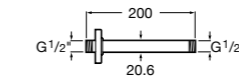

200mm with 1/2" water connection

Ref. 5B0550C00
£29.17 (€35.00)