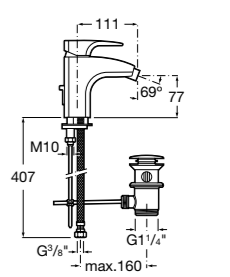

Thesis / Ceramic disc cartridge

Basin mixers

Monobloc basin mixer with 6 l/min flow limiter, retractable chain and 3/8" flexible supply hoses (excludes waste)

Ref. 5A3150C00
£292.14 (€350.57)

Recommended:
Standard press down waste

Ref. D50010005
£16.37 (€19.64)

Monobloc basin mixer with 6 l/min flow limiter, pop-up waste and 3/8" flexible supply hoses

Ref. 5A3050C00
£319.74 (€383.69)

Extended monobloc basin mixer with 6 l/min flow limiter, pop-up waste and 3/8" flexible supply hoses

Ref. 5A3450C00
£454.44 (€545.32)

Deck-mounted 3 hole dual-control basin mixer with central spout, pop-up waste and 1/2" water connection

Ref. 5A4450C00
£571.76 (€686.12)

Wall-mounted basin mixers

Wall-mounted single-lever basin mixer with 8 l/min flow limiter (excludes waste)

Ref. 5A4750C00
£332.70 (€399.24)

Recommended:
Standard press down waste

Ref. D50010005
£16.37 (€19.64)

Wall-mounted 3 hole dual-control basin mixer with 8 l/min flow limiter (excludes waste)

Ref. 5A4550C00
£395.56 (€474.67)

Recommended:
Standard press down waste

Ref. D50010005
£16.37 (€19.64)

Bidet mixers

Monobloc bidet mixer with 6 l/min flow limiter, swivel flow regulator, retractable chain and 3/8" flexible supply hoses (excludes waste)

Ref. 5A6150C00
£274.30 (€329.16)

Recommended:
Standard press down waste

Ref. D50010005
£16.37 (€19.64)

Monobloc bidet mixer with 6 l/min flow limiter, swivel flow regulator, pop-up waste and 3/8" flexible supply hoses

Ref. 5A6050C00
£314.85 (€377.82)

Wall-mounted mixers

Wall-mounted shower mixer with 1.7m flexible shower hose, handset, integrated holder and 1/2" water connection

Ref. 5A2050C00
£373.29 (€447.95)