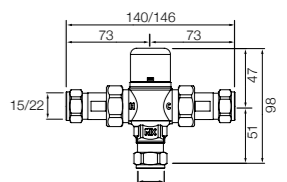

Laura Doc-M basin mixer

Basin mixer
Ref. 001234567
£116.39 (£139.67)

Note: Thermostatic mixing valve to be used with basin mixer to prevent scalding

Optional: Thermostatic mixing valve (TMV)
Ref. 001224567
£91.90 (£110.28)

Note: To achieve a pre-set water temperature, a thermostatic mixing valve is required to mix the hot and cold water supplies. WRAS approval is only applicable to the thermostatic mix valve.