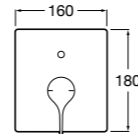

Built-in mixer with 2 outlets
Ref. 5A0B3AC00
£288.40 (€346.08)

RocaBox is required for installation with built-in mixer.