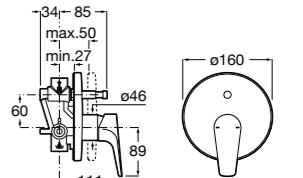

Built-in mixer (2 outlets)
Ref. 5A0690C00
£161.84 (€194.21)

RocaBox is required for installation with built-in mixer.