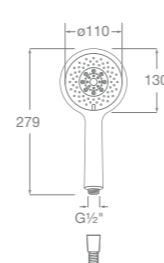

Sensum Round

130mm diameter - Chrome with 1/2" water connection
2 functions: Rain and Aquair

Ref. 5B9107C00
£30.34 (£36.41)

130mm diameter - Chrome with 1/2" water connection
4 functions: Rain, Spray, Pulse and Aquair