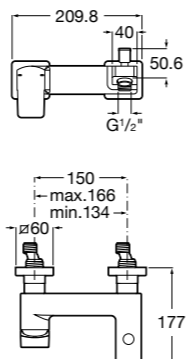

Wall-mounted bath-shower mixer (no kit)

Ref. 5A0D01C00
£367.18 (£440.62)

Please see page 141 for recommended shower accessories