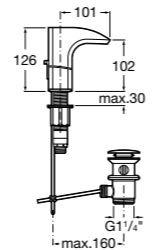

Thesis / Ceramic disc cartridge

Basin mixers

Monobloc basin mixer with 6 l/min flow limiter, retractable chain and 3/8" flexible supply hoses (excludes waste)

Ref. 5A3150C00
£292.14 (€350.57)

Recommended:
Standard press down waste

Ref. D50010005
£16.37 (€19.64)

Monobloc basin mixer with 6 l/min flow limiter, pop-up waste and 3/8" flexible supply hoses

Ref. 5A3050C00
£319.74 (€383.69)

Extended monobloc basin mixer with 6 l/min flow limiter, pop-up waste and 3/8" flexible supply hoses

Ref. 5A3450C00
£454.44 (€545.32)

Deck-mounted 3 hole dual-control basin mixer with central spout, pop-up waste and 1/2" water connection

Ref. 5A4450C00
£571.76 (€686.12)

Wall-mounted basin mixers

Wall-mounted single-lever basin mixer with 8 l/min flow limiter (excludes waste)

Ref. 5A4750C00
£332.70 (€399.24)

Recommended:
Standard press down waste

Ref. D50010005
£16.37 (€19.64)

Wall-mounted 3 hole dual-control basin mixer with 8 l/min flow limiter (excludes waste)

Ref. 5A4550C00
£395.56 (€474.67)

Recommended:
Standard press down waste

Ref. D50010005
£16.37 (€19.64)

Bidet mixers

Monobloc bidet mixer with 6 l/min flow limiter, swivel flow regulator, retractable chain and 3/8" flexible supply hoses (excludes waste)

Ref. 5A6150C00
£274.30 (€329.16)

Recommended:
Standard press down waste

Ref. D50010005
£16.37 (€19.64)

Monobloc bidet mixer with 6 l/min flow limiter, swivel flow regulator, pop-up waste and 3/8" flexible supply hoses

Ref. 5A6050C00
£314.85 (€377.82)

Wall-mounted mixers

Wall-mounted shower mixer with 1.7m flexible shower hose, handset, integrated holder and 1/2" water connection

Ref. 5A2050C00
£373.29 (€447.95)