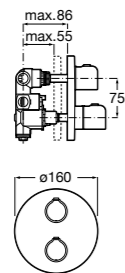

Bath and Shower Sets / Examples for Built-in-thermostatic bath-shower mixers (2 outlets)

Set 3 / T-500 Built in thermostatic bath-shower mixer

Total set price - **£588.19 (€705.83)**

1 / **T-500 Built-in thermostatic bath-shower mixer with 2 outlets**

Built-in thermostatic mixer with 2 outlets
(No additional stopcocks are required)

Ref. **5A2A18C00**
£289.29 (€347.14)