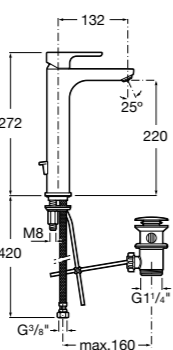

Due to the cold start system, the handle of these products turns 110° to the left only so may not be compatible with basins where the taphole is situated in the back right corner.

Dimensions in mm. Available in Chrome. Flow rates provided are tested at 3 bar pressure
The prices shown are recommended retail prices excluding VAT (including VAT is shown in brackets)