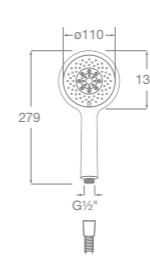

Shower handsets

Sensum Round

130mm diameter - Chrome with 1/2" water connection
4 functions: Rain, Spray, Pulse and Aquair
Ref. 5B1107C00
£32.09 (€38.51)

Sensum Square

130mm diameter - chrome with 1/2" water connection
4 functions: Rain, Spray, Pulse and Aquair
Ref. 5B1108C00
£32.09 (€38.51)