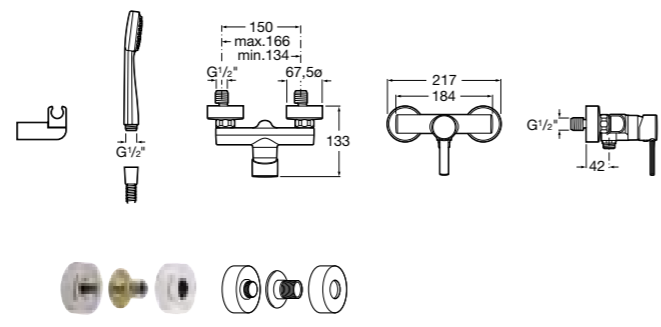

Ref. 5A6060C00
£173.78 (£208.54)

Wall-mounted mixers

Wall-mounted shower mixer with 1.5m flexible shower hose, Stella 80/1 handset, swivel wall bracket and 1/2" water connection

Ref. 5A2060C02
£184.63 (£221.55)