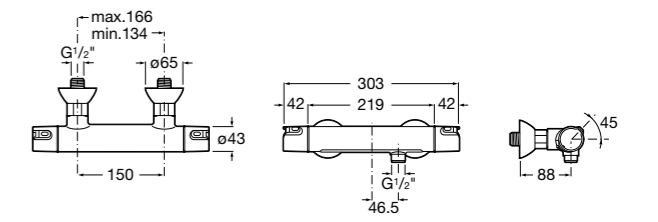

Easy Fix Kit (for installing bar shower valve to pipework)

Ref. D50010022
£32.50 (€39.00)

Wall mounted thermostatic bath-shower mixer with diverter, (no kit) and 1/2" water connection.

Ref. 5A1118C00
£262.37 (€314.85)