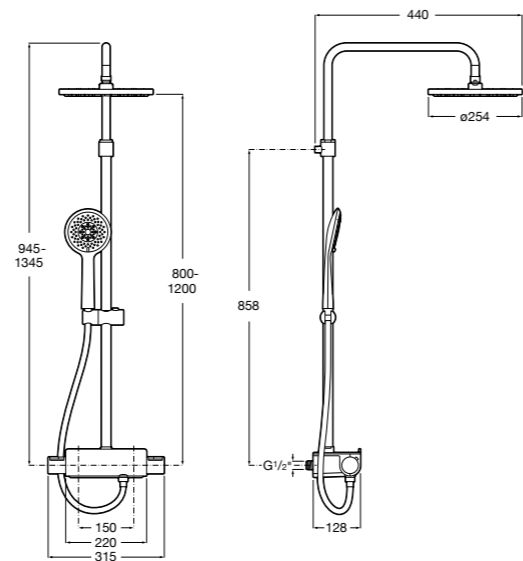

Shower columns

Deck-T Shower column / Round head

Adjustable installation height (between 800mm and 1200mm as per line drawing)

Swivelling shower head

General Features

- Thermostatic
- Adjustable installation height
- Sensum round 130mm diameter, 4 function handset with smooth hose - Spray / Rain / Pulse / Aquair
- Rain effect overhead shower rose
- Chrome finish
- Integrated shelf

Thermostatic shower column with adjustable installation height, Sensum handset and swivelling rectangular rain effect overhead shower rose

Ref. 5A9788C00
£906.30 (€1087.56)

Deck-T Shower column / Rectangular head

Adjustable installation height (between 800mm and 1200mm as per line drawing)

Swivelling shower head

General Features

- Thermostatic
- Adjustable installation height
- Sensum square 130mm diameter, 4 function handset with smooth hose - Spray / Rain / Pulse / Aquair
- Rain effect overhead shower rose
- Chrome finish
- Integrated shelf

Thermostatic shower column with adjustable installation height, Sensum handset and swivelling rectangular rain effect overhead shower rose

Ref. 5A9C88C00
£951.62 (€1141.94)

Even-T Shower column / Round head

Adjustable installation height (between 800mm and 1200mm as per line drawing)

Swivelling shower head

General Features

- Thermostatic
- Adjustable installation height
- Stella round 100mm diameter, 3 function handset with smooth hose - Rain / Pulse / Aquair
- Rain effect overhead shower rose
- Chrome finish

Thermostatic shower column with adjustable installation height, Stella handset and swivelling round rain shower head

Ref. 5A9780C00
£740.95 (€889.14)

Easy Fix Kit (for installing bar shower valve to pipework)

Ref. D50010022
£32.50 (€39.00)

Even-T Shower column / Rectangular head