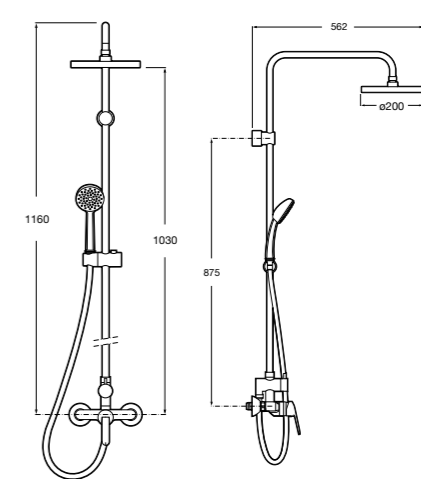

Easy Fix Kit (for installing bar shower valve to pipework)
Ref. D50010022
£32.50 (£39.00)