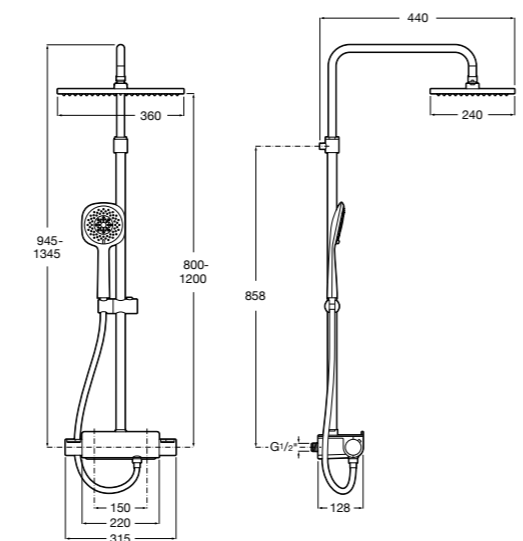

Even-T Shower column / Round head

Adjustable installation height (between 800mm and 1200mm as per line drawing)

Swivelling shower head

General Features

- Thermostatic
- Adjustable installation height
- Stella round 100mm diameter, 3 function handset with smooth hose - Rain / Pulse / Aquair
- Rain effect overhead shower rose
- Chrome finish

Thermostatic shower column with adjustable installation height, Stella handset and swivelling round rain shower head

Ref. 5A9780C00
£740.95 (€889.14)