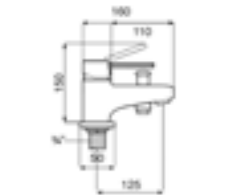

Deck-mounted mixers

Insignia

NEW

Ref. 5A093AC00
£1124.76 (€1349.71)

Flat

NEW

Ref. 5A0932C0N
£516.19 (€619.43)

Loft

Ref. 5A0943C00
£449.58 (€539.50)

NEW New product

Dimensions in mm. Available in Chrome. Flow rates provided are tested at 3 bar pressure. The prices shown are recommended retail prices excluding VAT (including VAT is shown in brackets)

Escuadra

NEW

Ref. 5A1020C0N
£314.71 (€377.65)

Ref. 5A0901C00
£382.15 (€458.58)

Naia

Ref. 5A1996C00
£253.54 (€304.25)

Ref. 5A1896C00
£269.74 (€323.68)

Atlas

Ref. 5A1990C00
£267.70 (€321.24)

Ref. 5A1890C00
£281.83 (€338.19)

NEW New product

Dimensions in mm. Available in Chrome. Flow rates provided are tested at 3 bar pressure. The prices shown are recommended retail prices excluding VAT (including VAT is shown in brackets)