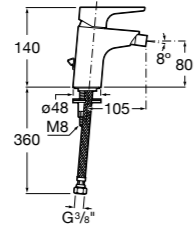

Bidet mixers

Monobloc bidet mixer with 5 l/min flow limiter, swivel flow regulator, retractable chain and 3/8" flexible supply hoses

Ref. 5A6190C00
£145.00 (€174.00)