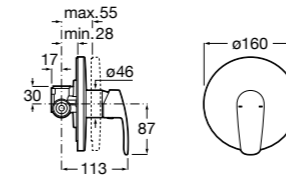

Built-in mixer (2 outlets)

Ref. 5A0698C00
£219.54 (€263.45)