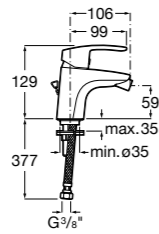

Bidet mixers

Monobloc bidet mixer with 5 l/min flow limiter, swivel flow regulator, retractable chain and 3/8" flexible supply hoses

Ref. 5A6198C00
£172.21 (€206.65)