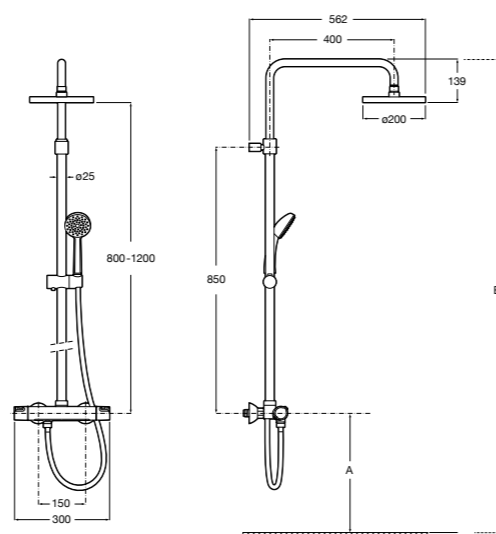

Easy Fix Kit (for installing bar shower valve to pipework)
Ref. D50010022
£32.50 (£39.00)