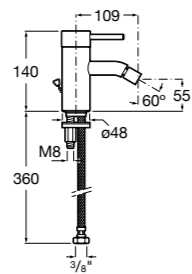

Bidet mixers