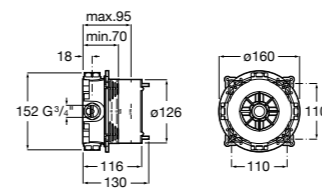

Built-in mixers

L90 Built-in mixers

RocaBox is required for installation with built-in mixer.

RocaBox is required for installation with built-in mixer.

Insignia Built-in mixers

NEW

RocaBox is required for installation with built-in mixer.

RocaBox is required for installation with built-in mixer.

Insignia Built-in thermostatic mixers

NEW

RocaBox is required for installation with built-in mixer.

RocaBox is required for installation with built-in mixer.

T-500 Built-in thermostatic mixers

Lanta Built-in mixers

RocaBox is required for installation with built-in mixer.

RocaBox is required for installation with built-in mixer.

RocaBox Shower valve housing