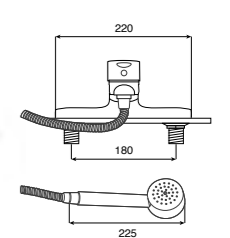

Wall-mounted mixers

Wall-mounted shower mixer with 1.5m flexible shower hose, Stella 80/1 handset, swivel wall bracket and 1/2" water connection

Ref. 5A2060C02
£184.63 (£221.55)

Easy Fix Kit (for installing bar shower valve to pipework)