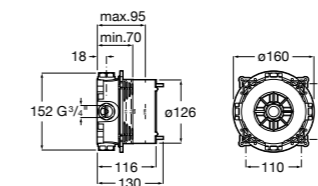

Easy Fix Kit