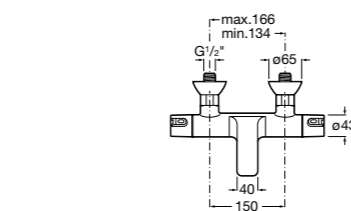

Easy Fix Kit (for installing bar shower valve to pipework)
Ref. D50010022
£32.50 (€39.00)