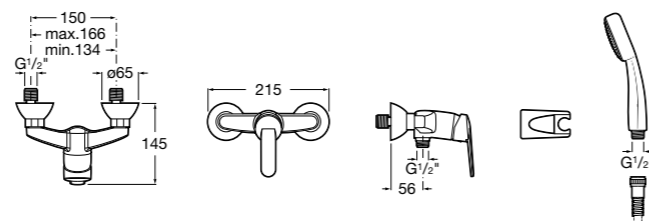

Wall-mounted mixers

Wall-mounted shower mixer with 1.5m flexible shower hose, Natura handset, swivel wall bracket and 1/2" water connection

Ref. 5A2025C02
£87.67 (€105.21)

Easy Fix Kit (for installing bar shower valve to pipework)