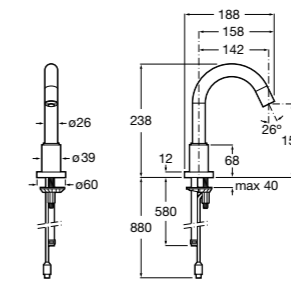

Optional: Thermostatic mixing valve (TMV)

Ref. 001224567
£91.90 (€110.28)

Note: To achieve a pre-set water temperature, a thermostatic mixing valve is required to mix the hot and cold water supplies. WRAS approval is only applicable to the thermostatic mixing valve.

Extended electronic monobloc basin mixer (single water supply) with flexible supply hose and integrated spout sensor, powered by 4 AA alkaline batteries.

Ref. 5A3143C00
£362.52 (€435.02)

To achieve a preset water temperature, a thermostatic mixing valve (TMV) is required to mix the hot and cold water supplies