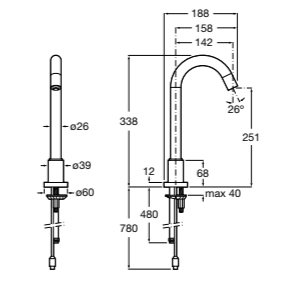

Optional: Thermostatic mixing valve (TMV)

Ref. 001224567
£91.90 (€110.28)

Note: To achieve a pre-set water temperature, a thermostatic mixing valve is required to mix the hot and cold water supplies. WRAS approval is only applicable to the thermostatic mixing valve.

Wall-mounted electronic basin mixer with flexible supply hose and integrated spout sensor, powered by 4 AA alkaline batteries.

Ref. 5A5643C00
£379.51 (€455.42)

To achieve a preset water temperature, a thermostatic mixing valve (TMV) is required to mix the hot and cold water supplies