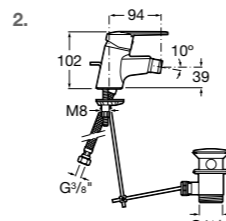

Wall-mounted mixers

Wall-mounted shower mixer with 1.5m flexible shower hose, Natura handset, swivel wall bracket and 1/2" water connection

Ref. 5A2025C02
£87.67 (€105.21)

Easy Fix Kit (for installing bar shower valve to pipework)