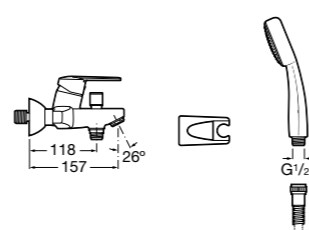

Pillars (allows bath-shower mixers to be deck-mounted)
Ref. D50010009
£56.33 (€67.60)