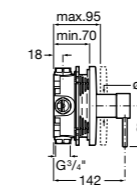

Built-in mixers