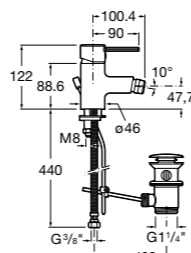

Targa / Ceramic disc cartridge

Basin mixers

Monobloc basin mixer with aerator, pop-up waste and 3/8" flexible supply hoses

Ref. 5A3060C00
£155.26 (£186.31)

Extended monobloc basin mixer with aerator, pop-up waste and 3/8" flexible supply hoses

Ref. 5A3460C00
£235.64 (£282.77)

Bidet mixers

Monobloc bidet mixer with swivel flow regulator, retractable chain and 3/8" flexible supply hoses

Ref. 5A6160C00
£139.03 (£166.84)

Monobloc bidet mixer with swivel flow regulator, pop-up waste and 3/8" flexible supply hoses

Ref. 5A6060C00
£173.78 (£208.54)

Wall-mounted mixers

Wall-mounted shower mixer with 1.5m flexible shower hose, Stella 80/1 handset, swivel wall bracket and 1/2" water connection

Ref. 5A2060C02
£184.63 (£221.55)

Easy Fix Kit (for installing bar shower valve to pipework)

Ref. D50010022
£32.50 (£39.00)

Wall-mounted mixers

Wall-mounted bath-shower mixer with diverter, 1.7m flexible shower hose, Stella 80/1 handset, swivel wall bracket and 1/2" water connection

Ref. 5A0160C00
£210.35 (£252.42)

Easy Fix Kit (for installing bar shower valve to pipework)

Ref. D50010022
£32.50 (£39.00)

Pillars (allows bath-shower mixers to be deck-mounted)

Ref. D50010009
£56.33 (£67.60)

Deck-mounted mixers

Targa deck-mounted bath filler

Ref. 5A1960C00
£266.90 (£320.28)

Deck-mounted bath-shower mixer with 1.7m flexible shower hose, handset and swivel wall bracket

Ref. 5A1860C00
£281.84 (£338.21)

Wall-mounted mixers

Wall-mounted shower mixer with 1.5m flexible shower hose, Stella 80/1 handset, swivel wall bracket and 1/2" water connection

Ref. 5A2060C02
£184.63 (£221.55)

Easy Fix Kit (for installing bar shower valve to pipework)

Ref. D50010022
£32.50 (£39.00)

Kitchen mixer