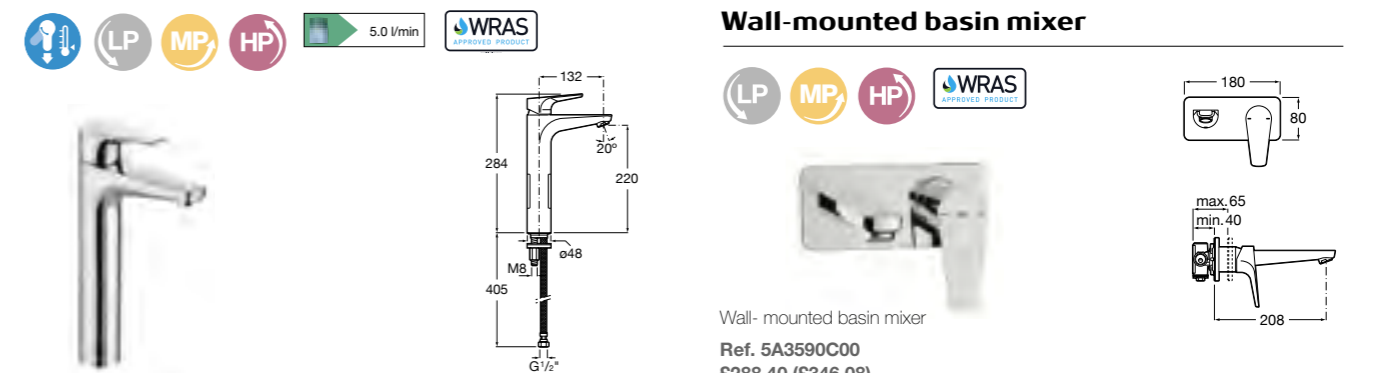

Extended monobloc basin mixer with smooth body, 5 l/min flow limiter, aerator and 1/2" flexible supply hoses

Ref. 5A3790C0R
£215.25 (€258.30)

Standard press down waste (slotted).

Ref. D50010005
£16.37 (€19.64)

Due to the cold start system, the handle of these products turns 110° to the left only so may not be compatible with basins where the taphole is situated in the back right corner.

Wall-mounted basin mixer

Wall-mounted basin mixer

Ref. 5A3590C00
£288.40 (€346.08)

RocaBox is required for installation with wall-mounted basin mixer

Ref. 525220603
£96.76 (€116.11)

Dimensions in mm. Available in Chrome. Flow rates provided are tested at 3 bar pressure
The prices shown are recommended retail prices excluding VAT (including VAT is shown in brackets)