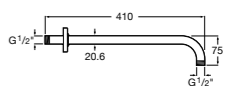

5 / Shower wall fixing arm and shower hose outlet

Wall shower arm for RainSense and RainDream shower heads 400mm with 1/2" water connection

Ref. 5B0250C00
£38.89 (€46.67)