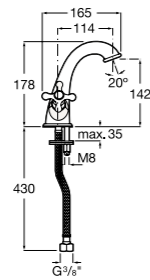

Basin mixers

Twin-lever basin mixer with 5 l/min flow limiter, smooth body and 3/8" flexible supply hoses (excluding waste)

Ref. 5A3B4BC00
£186.09 (£223.31)