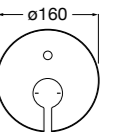

Built-in mixers

Thesis Built-in mixers

Ref. 5A2B50C00
£211.74 (€254.09)

RocaBox is required for installation with built-in mixer.

Ref. 5A0B50C00
£287.98 (€345.58)

RocaBox is required for installation with built-in mixer.

Flat Built-in mixers

NEW

Built-in mixer (1 outlet)

Ref. 5A2432C0N
£169.88 (€203.86)

Ref. 5A0832C0N
£396.06 (€475.27)

Naia Built-in mixers

Ref. 5A2B96C00
£174.54 (€209.45)

RocaBox is required for installation with built-in mixer.

Ref. 5A0B96C00
£197.06 (€236.47)

RocaBox is required for installation with built-in mixer.

RocaBox Shower valve housing

Ref. 525869403
£89.90 (€107.88)

Built-in mixers