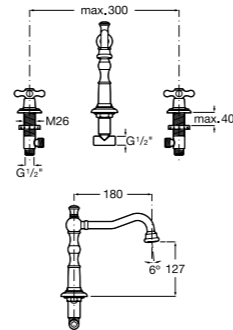

Twin-lever 3 hole deck-mounted basin mixer (excluding waste)

Ref. 5A444BC00
£369.00 (£442.80)