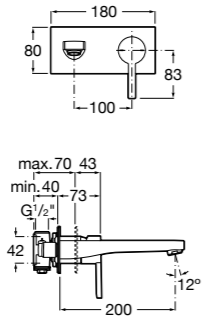

Wall-mounted basin mixer

Wall-mounted basin mixer
Ref. 5A3596C00
£309.00 (£370.80)