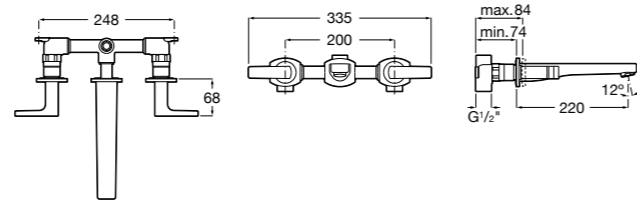

Escuadra / Ceramic disc cartridge

NEW

Wall-mounted basin mixer

N

Wall-mounted 3-hole basin mixer, 5 l/min flow limiter and 1/2" water connection

Ref. 5A4A20C00
£248.35 (€298.02)

Deck-mounted basin mixer

Deck-mounted 3-hole basin mixer, 5 l/min flow limiter and 1/2" water connection