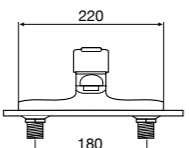

L20

Deck-mounted bath filler
Ref. 5A1909C00
£186.70 (€224.04)