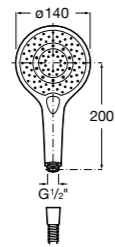

Handsets

Plenum Round

140mm diameter. 1/2" water connection.
Chrome with 3 functions:
Rain, Pulse and Aquair

Ref. 5B1111C00
£45.32 (£54.38)

140mm diameter. 1/2" water connection.
Chrome and White with 3 functions:
Rain, Pulse and Aquair