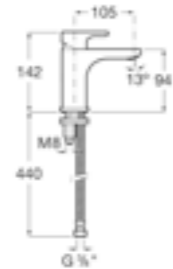

Monobloc basin mixer with 5 l/min flow limiter, smooth body, 1/2" flexible supply hoses and flow straightener

Ref. 5A3209C0R
£93.74 (€112.49)