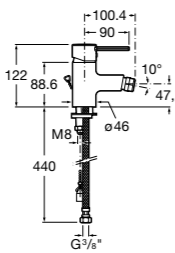

Bidet mixers

Monobloc bidet mixer with swivel flow regulator, retractable chain and 3/8" flexible supply hoses

Ref. 5A6160C00
£139.03 (£166.84)