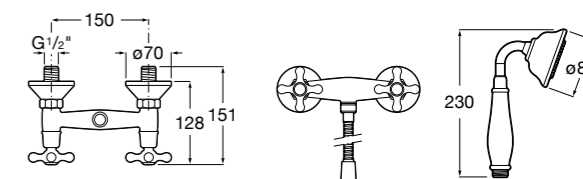

Carmen twin-lever wall-mounted bath-shower mixer with 1.7m flexible shower hose, handset and bracket. 1/2" water connection.

Ref. 5A014BC00
£350.97 (£421.17)