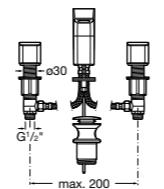

Thesis / Ceramic disc cartridge

Basin mixers

Monobloc basin mixer with 6 l/min flow limiter, retractable chain and 3/8" flexible supply hoses (excludes waste)

Ref. 5A3150C00
£292.14 (€350.57)

Recommended:
Standard press down waste

Ref. D50010005
£16.37 (€19.64)

Monobloc basin mixer with 6 l/min flow limiter, pop-up waste and 3/8" flexible supply hoses

Ref. 5A3050C00
£319.74 (€383.69)

Extended monobloc basin mixer with 6 l/min flow limiter, pop-up waste and 3/8" flexible supply hoses

Ref. 5A3450C00
£454.44 (€545.32)

Deck-mounted 3 hole dual-control basin mixer with central spout, pop-up waste and 1/2" water connection

Ref. 5A4450C00
£571.76 (€686.12)

Wall-mounted basin mixers

Wall-mounted single-lever basin mixer with 8 l/min flow limiter (excludes waste)

Ref. 5A4750C00
£332.70 (€399.24)

Recommended:
Standard press down waste

Ref. D50010005
£16.37 (€19.64)

Wall-mounted 3 hole dual-control basin mixer with 8 l/min flow limiter (excludes waste)

Ref. 5A4550C00
£395.56 (€474.67)

Recommended:
Standard press down waste

Ref. D50010005
£16.37 (€19.64)

Bidet mixers

Monobloc bidet mixer with 6 l/min flow limiter, swivel flow regulator, retractable chain and 3/8" flexible supply hoses (excludes waste)

Ref. 5A6150C00
£274.30 (€329.16)

Recommended:
Standard press down waste

Ref. D50010005
£16.37 (€19.64)

Monobloc bidet mixer with 6 l/min flow limiter, swivel flow regulator, pop-up waste and 3/8" flexible supply hoses

Ref. 5A6050C00
£314.85 (€377.82)

Wall-mounted mixers

Wall-mounted shower mixer with 1.7m flexible shower hose, handset, integrated holder and 1/2" water connection

Ref. 5A2050C00
£373.29 (€447.95)