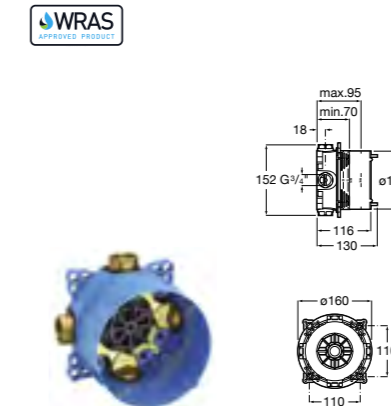

2 / RocaBox shower valve housing unit for installation

RocaBox, concealed shower valve housing for installation
Ref. 525869403
£89.90 (£107.88)