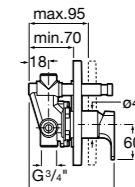

Built-in mixer (2 outlets)
Ref. 5A0B01C00
£326.03 (€391.23)

RocaBox is required for installation with built-in mixer.