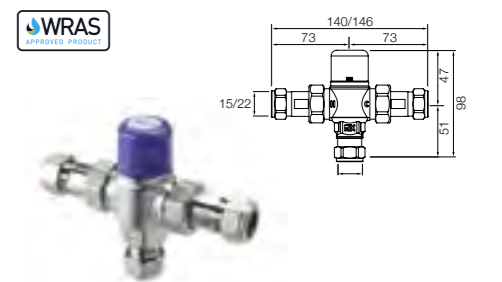

Optional: Thermostatic mixing valve (TMV)

Ref. 001224567
£91.90 (£110.28)

Note: To achieve a pre-set water temperature, a thermostatic mixing valve is required to mix the hot and cold water supplies. WRAS approval is only applicable to the thermostatic mixing valve.

Electronic monobloc basin mixer with temperature control and 3/8" flexible supply hose. Powered by 4 AA alkaline batteries (1.5V LRG)

Ref. 5A5301C00
£584.13 (£700.96)