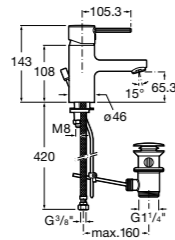

Basin mixers

Monobloc basin mixer with aerator, pop-up waste and 3/8" flexible supply hoses

Ref. 5A3060C00
£155.26 (£186.31)