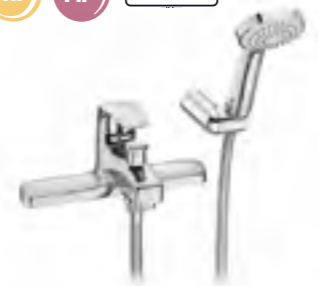

Deck-mounted bath-shower mixer with 1.7m flexible shower hose, handset and wall bracket
Ref. 5A1807C00
£253.20 (€303.85)