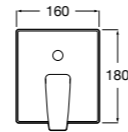

Built-in mixers

Thesis Built-in mixers

Ref. 5A2B50C00
£211.74 (€254.09)

RocaBox is required for installation with built-in mixer.

Ref. 5A0B50C00
£287.98 (€345.58)

RocaBox is required for installation with built-in mixer.

Flat Built-in mixers

NEW

Built-in mixer (1 outlet)

Ref. 5A2432C0N
£169.88 (€203.86)

Ref. 5A0832C0N
£396.06 (€475.27)

Naia Built-in mixers

Ref. 5A2B96C00
£174.54 (€209.45)

RocaBox is required for installation with built-in mixer.

Ref. 5A0B96C00
£197.06 (€236.47)

RocaBox is required for installation with built-in mixer.

RocaBox Shower valve housing

Ref. 525869403
£89.90 (€107.88)

Built-in mixers