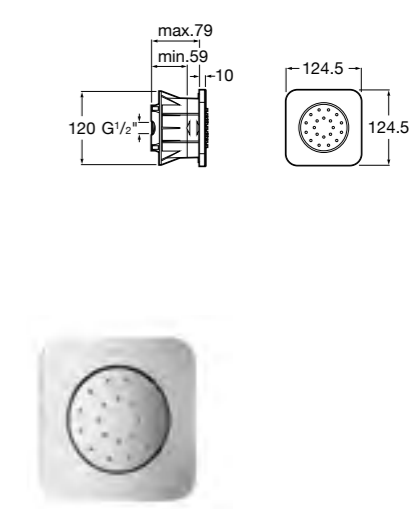

Shower body jet with pivot function (allows for the jet angle to be adjusted) and 1/2" water connection

Ref. 5B3778C00
£130.28 (£156.34) Each