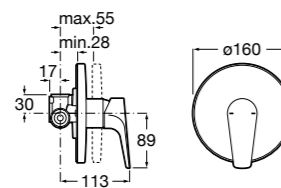

Built-in mixer (2 outlets)
Ref. 5A0690C00
£161.84 (£194.21)