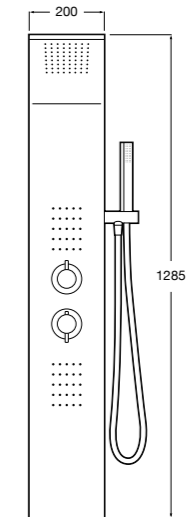

Glass shelf for Evolution and Essential 2.0 shower columns

Ref. 5B4861TP0
£75.53 (€90.64)

Thermostatic hydromassage column in stainless steel

Ref. 2H0423000
£934.00 (€1120.80)

EVOLUTION

Dimensions in mm. Available in Chrome. Flow rates provided are tested at 3 bar pressure
The prices shown are recommended retail prices excluding VAT (including VAT is shown in brackets)