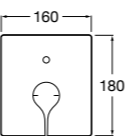

Built-in mixers

L90 Built-in mixers

RocaBox is required for installation with built-in mixer.

RocaBox is required for installation with built-in mixer.

Insignia Built-in mixers

NEW

RocaBox is required for installation with built-in mixer.

RocaBox is required for installation with built-in mixer.

Insignia Built-in thermostatic mixers

NEW

RocaBox is required for installation with built-in mixer.

RocaBox is required for installation with built-in mixer.

T-500 Built-in thermostatic mixers

Lanta Built-in mixers

RocaBox is required for installation with built-in mixer.

RocaBox is required for installation with built-in mixer.

RocaBox Shower valve housing