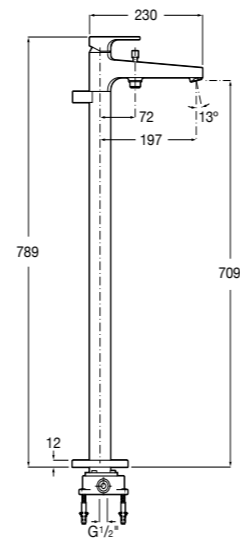

Floorstanding mixers

L90

Floorstanding single lever bath filler with diverter and shower handset

Ref. 5A2701C00
£962.94 (€1155.52)