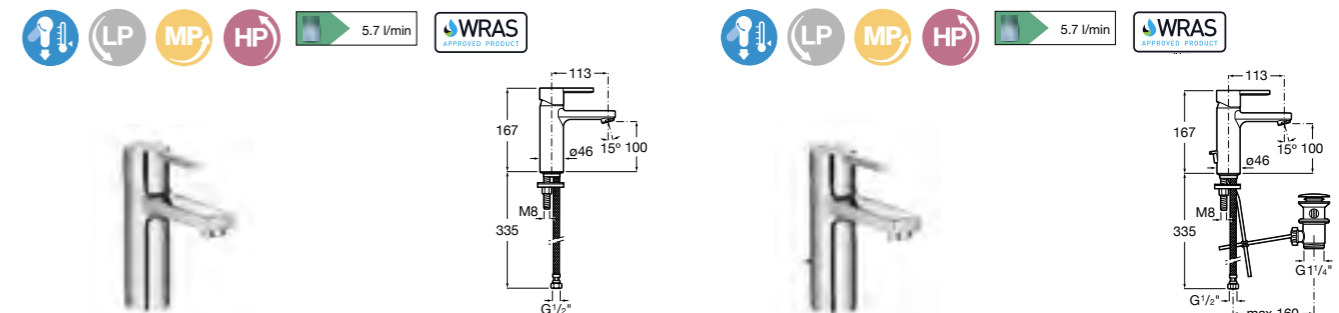

Naia / Ceramic disc cartridge

Basin mixers

Monobloc basin mixer with smooth body, 5 l/min flow limiter, aerator and 1/2" flexible supply hoses

Ref. 5A3296C0R
£178.03 (€213.63)

Recommended:
Standard press down waste

Ref. D50010005
£16.37 (€19.64)

Monobloc basin mixer with 5 l/min flow limiter, aerator, pop-up waste and 1/2" flexible supply hoses

Ref. 5A3096C0R
£199.60 (€239.52)

Due to the cold start system, the handle of these products turns 110° to the left only so may not be compatible with basins where the taphole is situated in the back right corner.