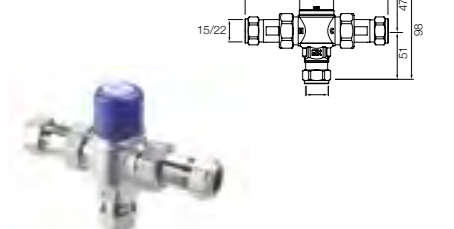

Optional: Thermostatic mixing valve (TMV)

Ref. 001224567
£91.90 (€110.28)

Note: To achieve a pre-set water temperature, a thermostatic mixing valve is required to mix the hot and cold water supplies. WRAS approval is only applicable to the thermostatic mixing valve.

Extended electronic monobloc basin mixer (single water supply) with flexible supply hose and integrated spout sensor, powered by 4 AA alkaline batteries.

Ref. 5A3143C00
£362.52 (€435.02)

To achieve a preset water temperature, a thermostatic mixing valve (TMV) is required to mix the hot and cold water supplies