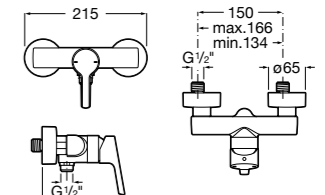

Pillars (allows bath-shower mixers to be deck-mounted)

Ref. D50010009
£56.33 (€67.60)