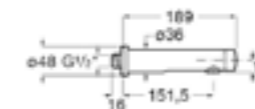

Wall-mounted self-closing (non-concussive) basin mixer with extended spout, single temperature, 1/2" connection and 3 l/min flow limiter

Ref. 5A7979C00
£396.51 (€475.81)

To achieve a pre-set water temperature, a thermostatic mixing valve (TMV) is required to mix the hot and cold water supplies.