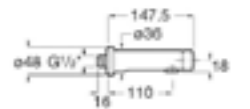

Avant

Basin mixers

Self-close (non-concussive) basin mixer, single temperature, 1/2" connection and 3 l/min flow limiter

Ref. 5A4279C00
£339.86 (€407.83)

To achieve a pre-set water temperature, a thermostatic mixing valve (TMV) is required to mix the hot and cold water supplies.