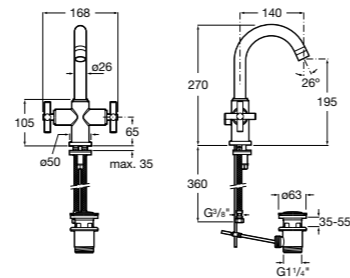

Wall-mounted 3-hole basin mixer with aerator, 190mm spout and 1/2" water connection (xcluding waste)

Ref. 5A4743C00
£256.00 (€307.20)