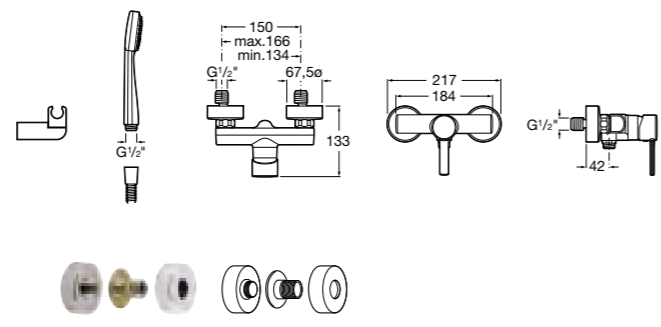

Wall-mounted mixers

Wall-mounted shower mixer with 1.5m flexible shower hose, Stella 80/1 handset, swivel wall bracket and 1/2" water connection

Ref. 5A2060C02
£184.63 (£221.55)

Easy Fix Kit (for installing bar shower valve to pipework)