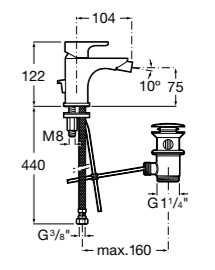

Dimensions in mm. Available in Chrome. Flow rates provided are tested at 3 bar pressure
The prices shown are recommended retail prices excluding VAT (including VAT is shown in brackets)