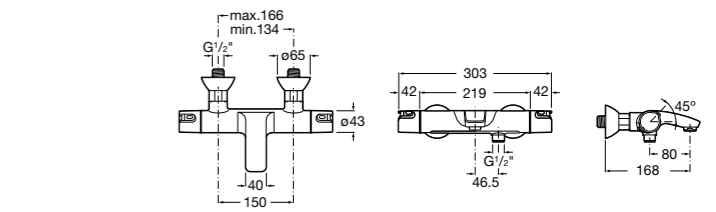

Easy Fix Kit (for installing bar shower valve to pipework)

Ref. D50010022
£32.50 (£39.00)

Pillars (allows bath-shower mixers to be deck-mounted)

Ref. D50010009
£56.33 (£67.60)