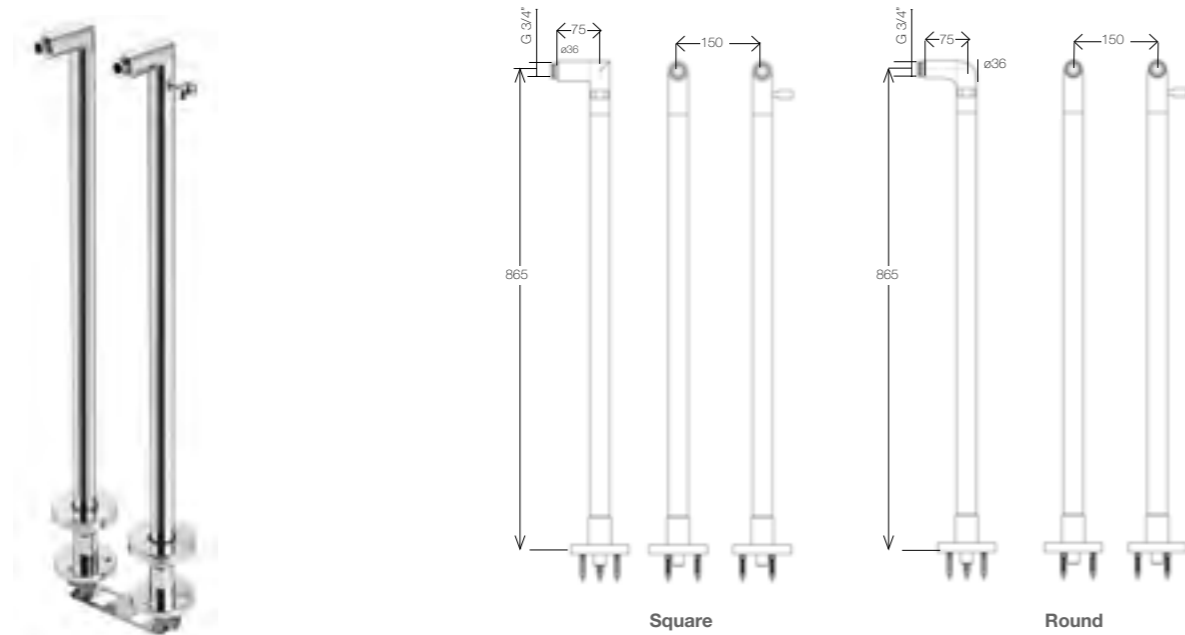

Shower accessories

Floorstanding columns

Freestanding columns for wall-mounted bath-shower mixers with integrated bracket for handset

Square	Round
Ref. 525866800	Ref. 525897500
£323.32 (€387.98)	£323.32 (€387.98)

Floorstanding columns compatibility table

Code	Description	Thermostatic	Manual	Page Number
5A0190C00	Atlas bath-shower mixer		✓	64,136
5A0109C02	L20 bath-shower mixer		✓	86,139
5A0111C00	Lanta bath-shower mixer		✓	50,134
5A0298C00	Monodin-N bath-shower mixer (no kit)		✓	72,138
5A0296C00	Naia bath-shower mixer (no kit)		✓	56,135
5A1109C00	T-1000 bath-shower mixer	✓		132
5A0160C00	Targa bath-shower mixer		✓	69,137
5A1118C00	Victoria bath-shower mixer (no kit)	✓		91,140
5A023BC00	Malva bath-shower mixer		✓	81,137