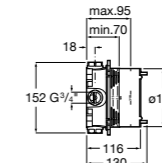

2 / RocaBox shower valve housing unit for installation

RocaBox, concealed shower valve housing for installation

Ref. 525869403
£89.90 (€107.88)