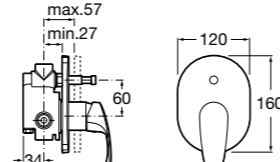

Built-in mixers

Monodin-N Built-in mixers

Atlas Built-in mixers

Rocabox is required for installation with built-in mixer.

Rocabox is required for installation with built-in mixer.

Dimensions in mm. Available in Chrome. Flow rates provided are tested at 3 bar pressure
The prices shown are recommended retail prices excluding VAT (including VAT is shown in brackets)

Malva Built-in mixers

NEW

Built-in mixer (1 outlet)
Ref. 5A223BC00
£135.00 (£162.00)

Rocabox is required for installation with built-in mixer.

L20 Built-in mixers

Built-in mixers

RocaBox Shower valve housing

NEW New product

Dimensions in mm. Available in Chrome. Flow rates provided are tested at 3 bar pressure
The prices shown are recommended retail prices excluding VAT (including VAT is shown in brackets)