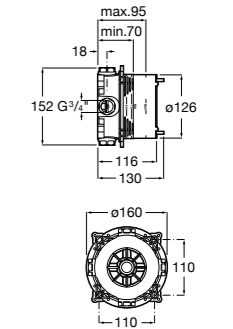

RocaBox

RocaBox, concealed shower valve housing for installation
Ref. 525869403
£89.90 (€107.88)