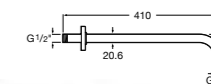

4 / Shower wall fixing arm and shower hose outlet

Wall shower arm for RainSense and RainDream shower heads 400mm with 1/2" water connection

Ref. 5B0250C00
£38.89 (£46.67)