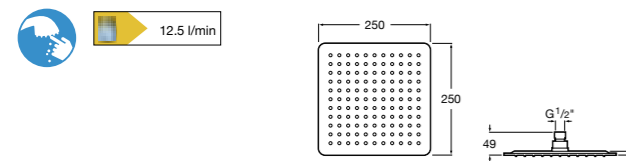

Square 250 x 250mm high-flow shower head with pivot connection and 1/2" water connection. Can be mounted on wall or ceiling with fixing kits. Polished stainless steel. Features EasyClean nozzles to help prevent limescale build-up.

Ref. 5B2450C00
£170.16 (€204.19)