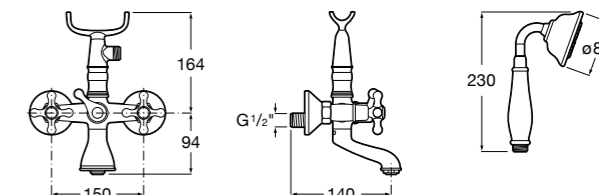

Carmen Wall-mounted mixers