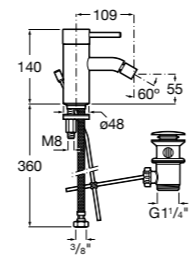

Bidet mixers