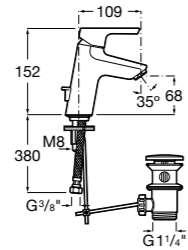

Basin mixers

Bidet mixers

Wall-mounted mixers

Built-in mixers

Malva / Ceramic disc cartridge

NEW

Basin mixers

Monobloc basin mixer with 5 l/m flow limiter, aerator, pop-up waste and 1/2" flexible supply hoses