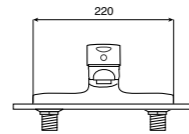

Targa

Targa deck-mounted bath filler
Ref. 5A1960C00
£266.90 (€320.28)