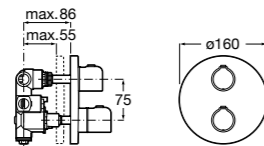

Victoria-T Built-in thermostatic mixers

Built-in thermostatic mixer (1 outlet)
Ref. 5A2B18C00
£235.46 (€282.55)