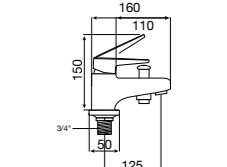

Deck-mounted bath-shower mixer with 1.7m flexible shower hose, hand set and wall bracket

Ref. 5A1890C00
£281.83 (€338.19)