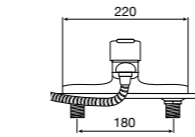

Deck-mounted bath-shower mixer with 1.7m flexible shower hose, handset and wall bracket
Ref. 5A1807C00
£253.20 (€303.85)