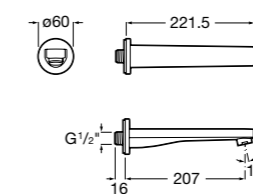

Dimensions in mm. Available in Chrome. Flow rates provided are tested at 3 bar pressure
The prices shown are recommended retail prices excluding VAT (including VAT is shown in brackets)

RocaBox shower valve housing