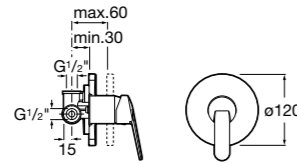

Victoria Built-in mixers

Built in mixer (1 outlet)
Ref. 5A2225C00
£117.61 (€141.13)