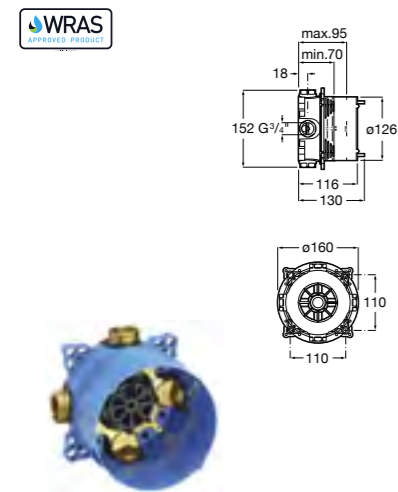

2 / RocaBox shower valve housing unit for installation

RocaBox, concealed shower valve housing for installation
Ref. 525869403
£89.90 (£107.88)