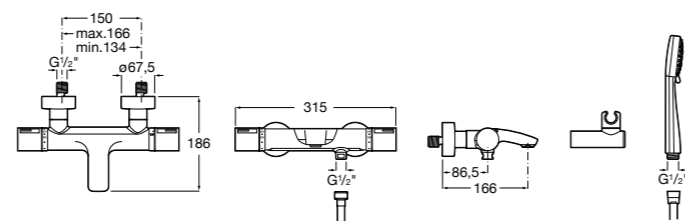

Wall-mounted bath-shower mixer with diverter, 1.7m flexible shower hose, Sensum round 130mm, 4 function handset and swivel wall bracket

Ref. 5A0111C00
£294.55 (£353.46)

Easy Fix Kit (for installing bar shower valve to pipework)

Ref. D50010022
£32.50 (£39.00)