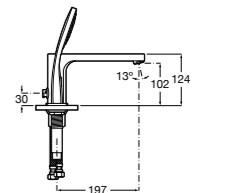

Escuadra

NEW

Deck-mounted 3-hole bath filler with bath spout

Ref. 5A1020C0N
£314.71 (€377.65)

Deck-mounted 4-hole bath-shower mixer with handset and bath spout

Ref. 5A0901C00
£382.15 (€458.58)

Naia

Deck-mounted bath filler