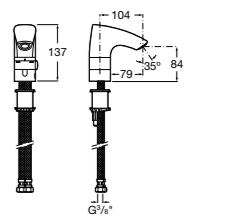

Electronic monobloc basin mixer with temperature control and flexible supply connections.
Mains operated at 230 V. Includes power supply

Ref. 5A5502C00
£636.86 (€764.23)