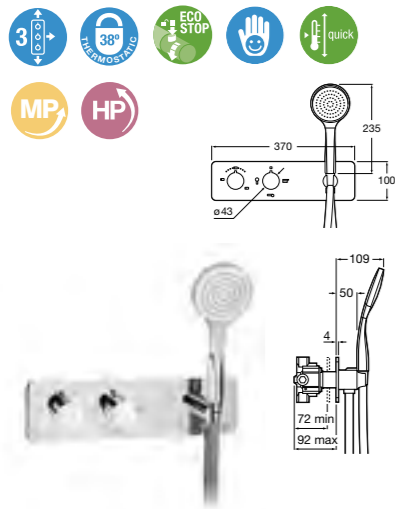

Built-in thermostatic mixer with 3-way diverter, handset and integrated fixed bracket. Stainless steel

Ref. 5A2805C00
£787.34 (£944.81)

According to the type of installation, a stopcock will have to be fitted.

2 / Puzzle wall-mounted shower head with rain shower