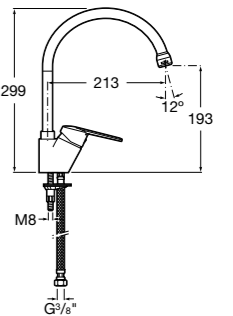

Kitchen mixer

Monobloc kitchen mixer with high swivel spout, aerator and 3/8" flexible supply hoses
Ref. 5A8E25C00
£196.02 (£235.22)

Victoria

Shower Column

Thermostatic shower column
Ref. 5A9718C00
 £498.27 (£597.93)