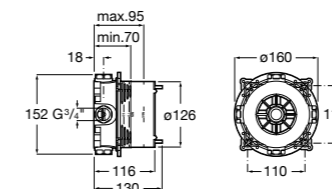

NEW New product

Dimensions in mm. Available in Chrome. Flow rates provided are tested at 3 bar pressure
The prices shown are recommended retail prices excluding VAT (including VAT is shown in brackets)