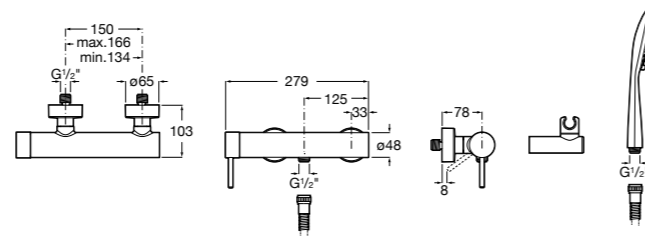

Wall-mounted mixers

Lanta Wall-mounted mixers

Wall-mounted shower mixer with 1.5m flexible shower hose, Sensum round 130mm, 4 function handset and swivel wall bracket

Ref. 5A2011C00
£254.89 (£305.87)

Easy Fix Kit (for installing bar shower valve to pipework)