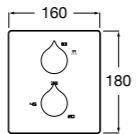

Built-in thermostatic mixers

Built-in thermostatic mixer with 1 outlet
Ref. 5A2C3AC00
£451.50 (€541.80)

RocaBox is required for installation with built-in mixer.