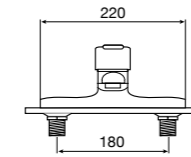

Deck-mounted mixers

Deck-mounted bath filler

Ref. 5A1909C00
£186.70 (€224.04)