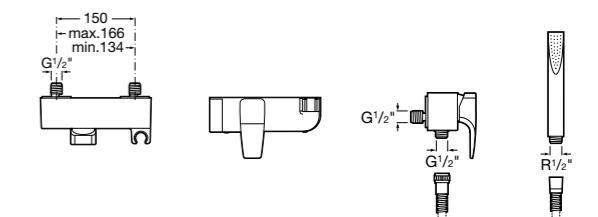

Thesis / Ceramic disc cartridge

Basin mixers

Monobloc basin mixer with 6 l/min flow limiter, retractable chain and 3/8" flexible supply hoses (excludes waste)

Ref. 5A3150C00
£292.14 (€350.57)

Recommended:
Standard press down waste

Ref. D50010005
£16.37 (€19.64)

Monobloc basin mixer with 6 l/min flow limiter, pop-up waste and 3/8" flexible supply hoses

Ref. 5A3050C00
£319.74 (€383.69)

Extended monobloc basin mixer with 6 l/min flow limiter, pop-up waste and 3/8" flexible supply hoses

Ref. 5A3450C00
£454.44 (€545.32)

Deck-mounted 3 hole dual-control basin mixer with central spout, pop-up waste and 1/2" water connection

Ref. 5A4450C00
£571.76 (€686.12)

Wall-mounted basin mixers

Wall-mounted single-lever basin mixer with 8 l/min flow limiter (excludes waste)

Ref. 5A4750C00
£332.70 (€399.24)

Recommended:
Standard press down waste

Ref. D50010005
£16.37 (€19.64)

Wall-mounted 3 hole dual-control basin mixer with 8 l/min flow limiter (excludes waste)

Ref. 5A4550C00
£395.56 (€474.67)

Recommended:
Standard press down waste

Ref. D50010005
£16.37 (€19.64)

Bidet mixers

Monobloc bidet mixer with 6 l/min flow limiter, swivel flow regulator, retractable chain and 3/8" flexible supply hoses (excludes waste)

Ref. 5A6150C00
£274.30 (€329.16)

Recommended:
Standard press down waste

Ref. D50010005
£16.37 (€19.64)

Monobloc bidet mixer with 6 l/min flow limiter, swivel flow regulator, pop-up waste and 3/8" flexible supply hoses

Ref. 5A6050C00
£314.85 (€377.82)

Wall-mounted mixers

Wall-mounted shower mixer with 1.7m flexible shower hose, handset, integrated holder and 1/2" water connection

Ref. 5A2050C00
£373.29 (€447.95)