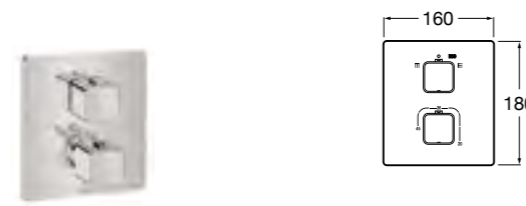

Thermostatic built-in mixer (1 outlet)

Ref. 5A2C1AC00
£427.45 (€512.94)

RocaBox is required for installation with built-in mixer. See page 153.