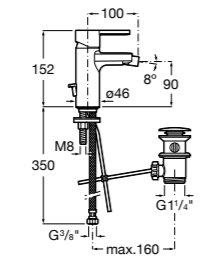

Bidet mixer

Monobloc bidet mixer with swivel flow regulator, pop-up waste and 3/8" flexible supply hoses
Ref. 5A6096C00
£188.81 (£226.57)