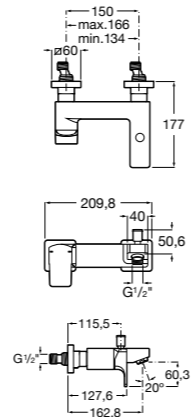

Wall-mounted bath-shower mixer (Excluding kit)

Ref. 5A0D01C00
£367.18 (€440.62)

NEW New product

Dimensions in mm. Available in Chrome. Flow rates provided are tested at 3 bar pressure. The prices shown are recommended retail prices excluding VAT (including VAT is shown in brackets)

Built-in mixers

Built-in mixer (1 outlet)

Ref. 5A2B01C00
£278.49 (€334.19)

RocaBox is required for installation with built-in mixer.

Built-in mixer (2 outlets)

Ref. 5A0B01C00
£326.03 (€391.24)

RocaBox is required for installation with built-in mixer.