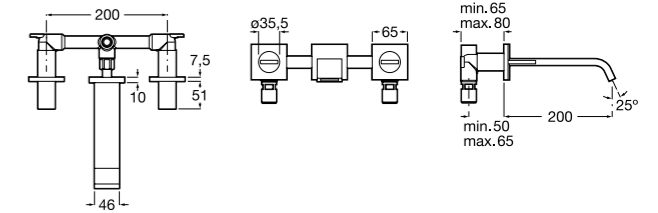

6 litres/min

CDC Ceramic Disc Cartridge

SoftTurn®

EverShine®

Wall-mounted basin mixer

Wall-mounted 3 hole basin mixer with 6 l/min flow limiter and 1/2" water connection (excludes waste)

Ref. 5A4732C0N
£314.34 (€377.21)