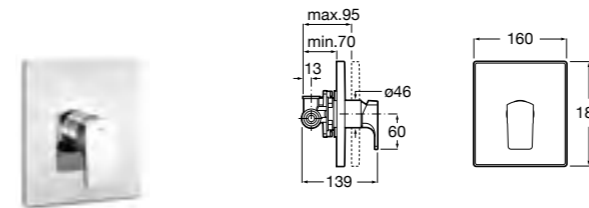

Escuadra Built-in mixers

NEW

Built-in mixer (1 outlet)

Ref. 5A2B01C00
£278.49 (€334.19)

RocaBox is required for installation with built-in mixer. See page 153.