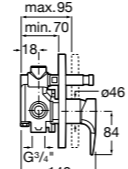

Built-in mixers

Thesis Built-in mixers

Ref. 5A2B50C00
£211.74 (€254.09)

RocaBox is required for installation with built-in mixer.

Ref. 5A0B50C00
£287.98 (€345.58)

RocaBox is required for installation with built-in mixer.

Flat Built-in mixers

NEW

Built-in mixer (1 outlet)

Ref. 5A2432C0N
£169.88 (€203.86)

Ref. 5A0832C0N
£396.06 (€475.27)

Naia Built-in mixers

Ref. 5A2B96C00
£174.54 (€209.45)

RocaBox is required for installation with built-in mixer.

Ref. 5A0B96C00
£197.06 (€236.47)

RocaBox is required for installation with built-in mixer.

RocaBox Shower valve housing

Ref. 525869403
£89.90 (€107.88)

Built-in mixers