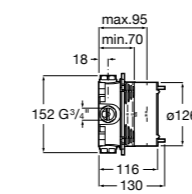

Ref. 525869403
£89.90 (€107.88)

NEW New product

Dimensions in mm. Available in Chrome. Flow rates provided are tested at 3 bar pressure. The prices shown are recommended retail prices excluding VAT (including VAT is shown in brackets)