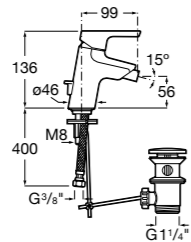

Bidet mixers

Monobloc bidet mixer with swivel flow regulator, pop-up waste, 8 litre/min flow limiter and 3/8" flexible supply hoses

Ref. 5A603BC00
£140.00 (€168.00)