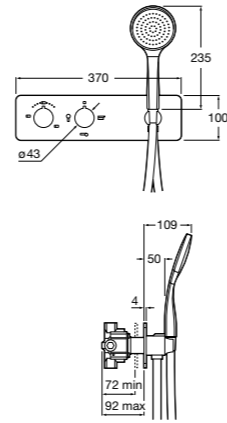

Built-in thermostatic mixer with 3-way diverter, handset and integrated fixed bracket (3 outlets)

Ref. 5A2805C00
£787.34 (£944.81)