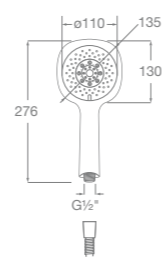

Ref. 5B1107C00
£32.09 (£38.51)

Sensum Square

130mm diameter - Chrome with 1/2" water connection
2 functions: Rain and Aquair

Ref. 5B9108C00
£30.34 (£36.41)

130mm diameter - chrome with 1/2" water connection
4 functions: Rain, Spray, Pulse and Aquair