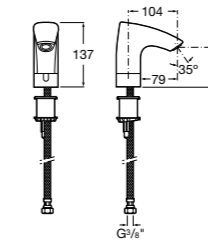

M3 Electronic basin mixers

Electronic monobloc basin mixer (single water supply) with flexible supply hose.
Powered by 4 AA alkaline batteries (1.5V LRG).

Ref. 5A5602C00
£555.11 (€666.13)

A thermostatic mixing valve is recommended