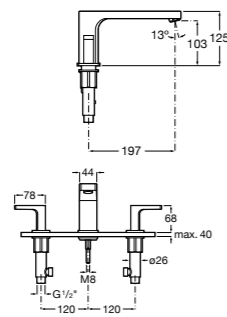

Escuadra / Ceramic disc cartridge

NEW

Wall-mounted basin mixer

N

Wall-mounted 3-hole basin mixer, 5 l/min flow limiter and 1/2" water connection

Ref. 5A4A20C00
£248.35 (€298.02)

Deck-mounted basin mixer

Deck-mounted 3-hole basin mixer, 5 l/min flow limiter and 1/2" water connection