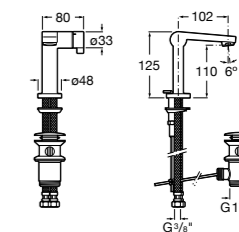

Basin mixer

Progressive cartridge basin mixer with 9 l/min flow limiter, aerator, pop-up waste and 3/8" flexible supply hoses

Ref. 5A3036C00
£329.30 (€395.16)

Dimensions in mm. Available in Chrome. Flow rates provided are tested at 3 bar pressure
The prices shown are recommended retail prices excluding VAT (including VAT is shown in brackets)