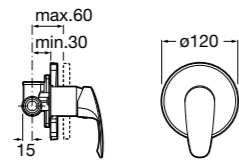

Built-in mixer (2 outlets)
Ref. 5A0698C00
£219.54 (£263.45)