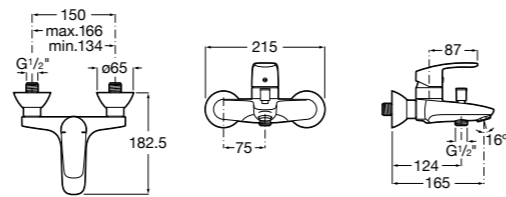

Ref. D50010022
£32.50 (€39.00)