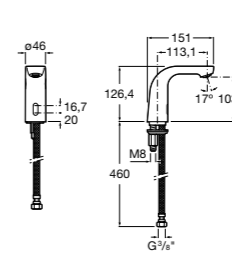

Ref. 5A5709C00
£311.54 (€373.85)

Recommended: Standard press down waste

Ref. D50010005
£16.37 (€19.64)

Optional: Thermostatic mixing valve (TMV)

Ref. 001224567
£91.90 (€110.28)

Note: To achieve a pre-set water temperature, a thermostatic mixing valve is required to mix the hot and cold water supplies. WRAS approval is only applicable to the thermostatic mixing valve.