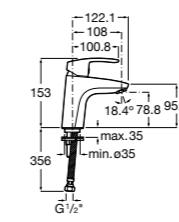

Recommended:
Standard press down waste
Ref. D50010005
£16.37 (£19.64)