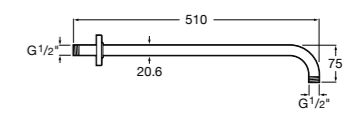

Wall shower arm for RainSense and RainDream shower heads
510mm with 1/2" water connection

Ref. 5B0350C00
£48.63 (€58.35)