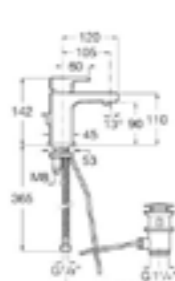

Monobloc basin mixer with 5 l/min flow limiter, aerator, cold start function, pop-up waste and 3/8" flexible supply hoses

Ref. 5A3001C00
£285.28 (£342.33)