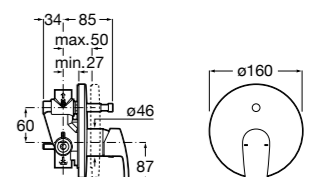

Monodin-N / Ceramic disc cartridge

Bidet mixers

Monobloc bidet mixer with 5 l/min flow limiter, swivel flow regulator, retractable chain and 3/8" flexible supply hoses

Ref. 5A6198C00
£172.21 (€206.65)

Monobloc bidet mixer with 5 l/min flow limiter, swivel flow regulator, pop-up waste and 3/8" flexible supply hoses

Ref. 5A6098C00
£206.35 (€247.62)

Wall-mounted mixers

Wall-mounted shower mixer (no kit)

Ref. 5A2198C00
£129.47 (€155.37)

Easy Fix Kit (for installing bar shower valve to pipework)

Ref. D50010022
£32.50 (€39.00)

Wall-mounted bath-shower mixer (no kit)

Ref. 5A0298C00
£161.84 (€194.21)

Easy Fix Kit (for installing bar shower valve to pipework)

Ref. D50010022
£32.50 (€39.00)

Built-in mixers

Built-in mixer (1 outlet)

Ref. 5A2298C00
£141.13 (€169.36)

Built-in mixer (2 outlets)

Ref. 5A0698C00
£219.54 (€263.45)

Deck-mounted mixers

Deck-mounted bath filler

Ref. 5A1907C00
£239.26 (€287.11)

Deck-mounted bath-shower mixer with 1.7m flexible shower hose, handset and wall bracket

Ref. 5A1807C00
£253.20 (€303.85)