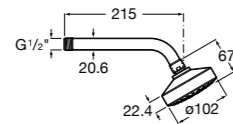

Showerheads

Stella wall-mounted shower heads

100mm diameter - chrome with 1/2" water connection.
Includes EasyClean nozzles to help prevent limescale build-up.
1 function - Rain

Ref. 5BH103C00
£22.66 (£27.19)