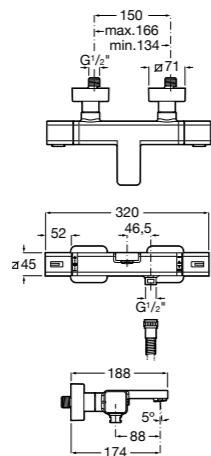

T-1000 Square Wall-mounted mixers

NEW

Wall-mounted thermostatic bath-shower mixer (no kit)

Ref. 5A121AC00
£463.50 (£556.20)

Please see page 141 for recommended shower accessories