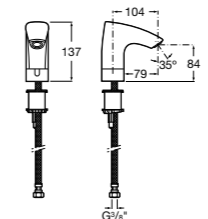

Electronic monobloc basin mixer (single water supply) with flexible supply hose.
Mains operated at 230 V. Includes power supply

Ref. 5A5702C00
£634.41 (€761.29)

Recommended: Standard press down waste - **Ref. D50010005 £15.89 (€19.07)**

A thermostatic mixing valve is recommended