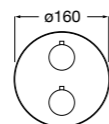

1 / T-1000 Built-in thermostatic mixer with 2 outlets

Built-in thermostatic mixer with 2 outlets

Ref. 5A0C09C00
£449.24 (£539.09)

2 / RocaBox shower valve housing unit for installation