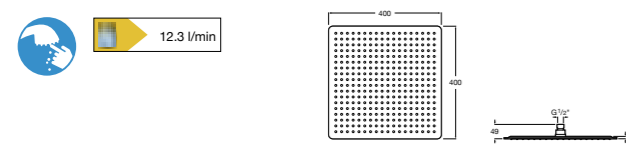

Square 300 x 300mm high-flow shower head with pivot connection and 1/2" water connection. Can be mounted on wall or ceiling with fixing kits. Polished stainless steel. Features EasyClean nozzles to help prevent limescale build-up.

Ref. 5B2850C00
£330.60 (€396.72)