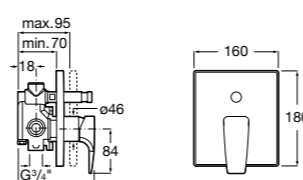

Thesis / Ceramic disc cartridge

Built-in mixers