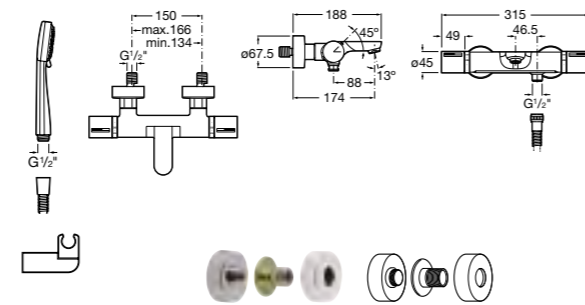

Wall-mounted mixers

T-1000 Round Wall-mounted mixers

Wall-mounted thermostatic bath-shower mixer with diverter-flow regulator, Stella 80/3 handset, 1.7m flexible hose, swivel wall bracket and 1/2" water connection

Ref. 5A1109C00
£373.74 (£448.48)

Shower box for wall-mounted thermostatic bath-shower mixer. Includes 5A1109C00 plus standard rail kit

Ref. 057520C00
£411.57 (£493.88)

Easy Fix Kit (for installing bar shower valve to pipework)

Ref. D50010022
£32.50 (£39.00)