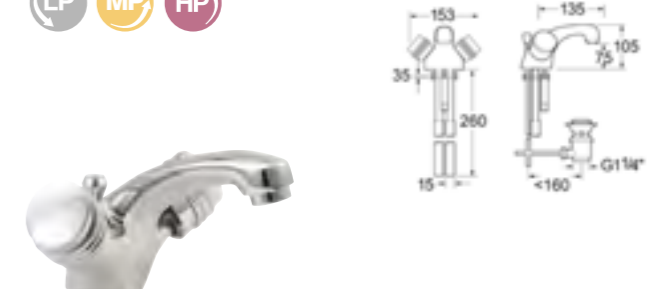

Monobloc basin mixer with pop-up waste

Ref. D50010012
£114.11 (£136.94)