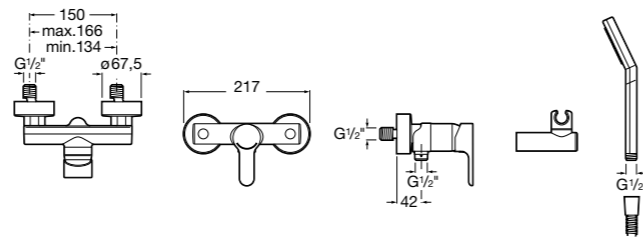

Wall-mounted shower mixer with 1.5m flexible shower hose, Stella 80/1 handset, swivel wall bracket and 1/2" water connection

Ref. 5A2009C02
£110.06 (€132.07)

Easy Fix Kit (for installing bar shower valve to pipework)

Ref. D50010022
£32.50 (€39.00)

Built-in mixers

Built-in mixer (1 outlet)

Ref. 5A2A09C00
£118.20 (€141.84)

Built-in mixer (2 outlets)

Ref. 5A0A09C00
£157.59 (€189.11)

Dimensions in mm. Available in Chrome. Flow rates provided are tested at 3 bar pressure. The prices shown are recommended retail prices excluding VAT (including VAT is shown in brackets).