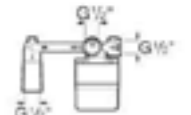

- Basin mixers
- Bidet mixers
- Wall-mounted mixers
- Built-in mixers
- Deck-mounted mixers

NEW

Escuadra

With its contemporary single lever design, Escuadra will make a stylish impression in any bathroom and is simple to operate thanks to a built-in ceramic disc cartridge. The collection includes a complete range of brassware, from a choice of basin mixers and a bidet mixer, through to various bath and shower mixers.

Escuadra / Ceramic disc cartridge **NEW**

5 litres/min
SoftTurn®
EverShine®
Cold Start

Basin mixers

Monobloc basin mixer with 5 l/min flow limiter and 1/2" flexible supply hoses

Ref. 5A3220C0N
£160.00 (€192.00)

Recommended:
Standard press down waste

Ref. D50010005
£16.37 (€19.64)

Extended monobloc basin mixer with 5 l/min flow limiter and 1/2" flexible supply hoses

Ref. 5A3720C0N
£250.00 (€300.00)

Recommended:
Standard press down waste

Ref. D50010005
£16.37 (€19.64)

Wall-mounted basin mixer

Wall-mounted basin mixer
Ref. 5A3L20C00
£432.60 (€519.12)

RocaBox

RocaBox is required for installation with wall-mounted basin mixer
Ref. 525220603
£96.76 (€116.11)