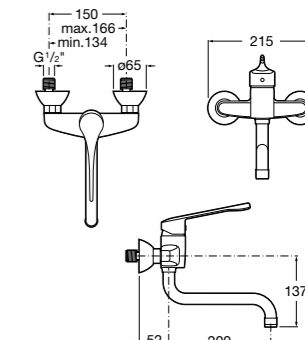

Recommended:
Standard press down waste

Ref. D50010005
£16.37 (€19.64)