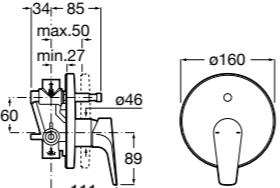

Built-in mixer (1 outlet)
Ref. 5A2B90C00
£160.80 (£192.96)

Rocabox is required for installation with built-in mixer.