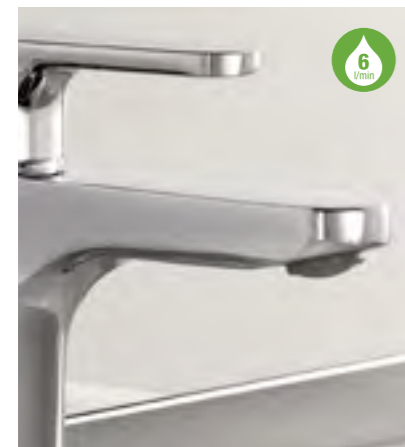

Avant self closing tap

ACCESSIBILITY

Choose from a selection of products designed with larger levers to facilitate its use, providing comfort whilst enhancing your bathroom space.

FLOW LIMITERS

Roca taps feature the latest generation flow limiters that give extra water savings by restricting the flow to a specified maximum number of litres per minute. Flow limiters can reduce water consumption by up to 65%.