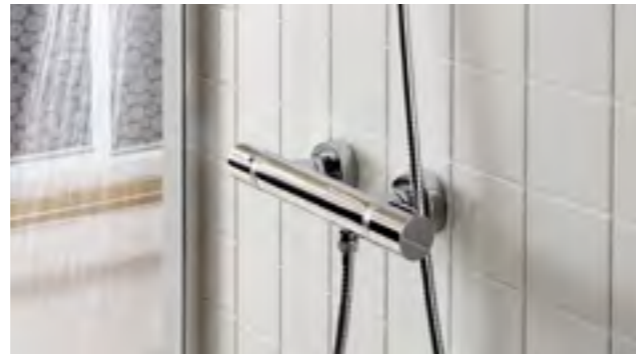

Wall-mounted

Wall-mounted mixers are installed directly onto the wall, there are shower or bath-shower mixer options available.

The majority of the wall-mounted mixers include a kit, comprising of a shower hose, shower handset and wall bracket.

Please see pages 126-141 for Wall-mounted mixers and pages 190-205 for showering accessories.