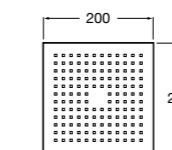

Square 200 x 200mm high-flow shower head with pivot connection and 1/2" water connection. Can be mounted on wall or ceiling with fixing kit. Chrome plated ABS. Features EasyClean nozzles to help prevent limescale build-up.

Ref. 5B2350C00
£38.89 (€46.67)