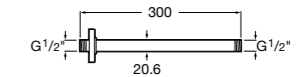

300mm with 1/2" water connection

Ref. 5B0650C00
£38.89 (€46.67)

Dimensions in mm. Available in Chrome. Flow rates provided are tested at 3 bar pressure. The prices shown are recommended retail prices excluding VAT (including VAT is shown in brackets)