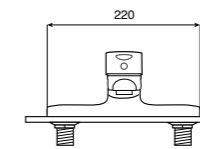

Deck-mounted bath-shower mixer with 1.7m flexible shower hose, handset and wall bracket
Ref. 5A1896C00
£269.74 (£323.68)