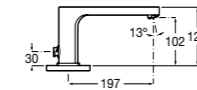

Escuadra

NEW

Deck-mounted 3-hole bath filler with bath spout

Ref. 5A1020C0N
£314.71 (€377.65)

Deck-mounted 4-hole bath-shower mixer with handset and bath spout

Ref. 5A0901C00
£382.15 (€458.58)

Naia

Deck-mounted bath filler