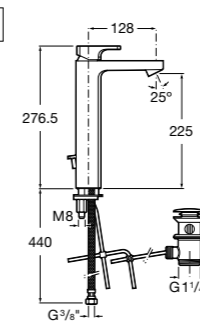

Monobloc basin mixer with 5 l/min flow limiter, separate deck-mounted handle, aerator, pop-up waste and 3/8" flexible supply hoses

Ref. 5A3801C00
£441.52 (£529.82)