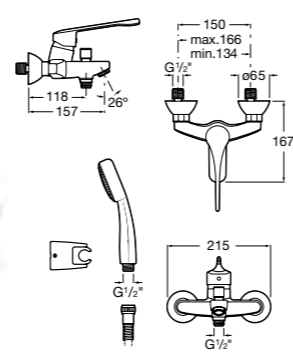

Wall-mounted mixers

Monodin-N Wall-mounted mixers

Ref. 5A2198C00
£129.47 (€155.37)

Please see page 141 for recommended shower accessories

Ref. D50010022
£32.50 (€39.00)

Ref. 5A0298C00
£161.84 (€194.21)

Please see page 141 for recommended shower accessories

Ref. D50010022
£32.50 (€39.00)

Victoria Pro Wall-mounted mixers

Ref. 5A2023C02
£118.95 (€142.75)

Ref. 5A0123C02
£152.93 (€183.52)

L20 Wall-mounted mixers

Ref. 5A0109C02
£127.70 (€153.24)

Ref. D50010022
£32.50 (€39.00)

Ref. D50010009
£56.33 (€67.60)

Ref. 5A2009C02
£110.06 (€132.07)

Ref. D50010022
£32.50 (€39.00)

Victoria Wall-mounted mixers

Ref. 5A2025C02
£87.67 (€105.21)

Ref. D50010022
£32.50 (€39.00)