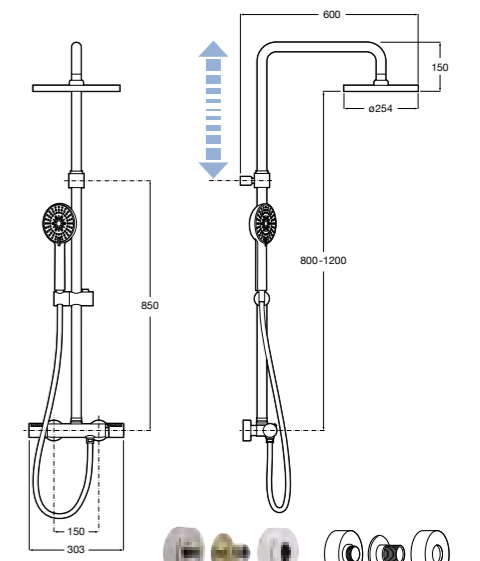

Shower columns

Deck-T Shower column / Round head

Adjustable installation height (between 800mm and 1200mm as per line drawing)

Swivelling shower head

General Features

- Thermostatic
- Adjustable installation height
- Sensum round 130mm diameter, 4 function handset with smooth hose - Spray / Rain / Pulse / Aquair
- Rain effect overhead shower rose
- Chrome finish
- Integrated shelf

Thermostatic shower column with adjustable installation height, Sensum handset and swivelling rectangular rain effect overhead shower rose

Ref. 5A9788C00
£906.30 (€1087.56)

Deck-T Shower column / Rectangular head

Adjustable installation height (between 800mm and 1200mm as per line drawing)

Swivelling shower head

General Features

- Thermostatic
- Adjustable installation height
- Sensum square 130mm diameter, 4 function handset with smooth hose - Spray / Rain / Pulse / Aquair
- Rain effect overhead shower rose
- Chrome finish
- Integrated shelf

Thermostatic shower column with adjustable installation height, Sensum handset and swivelling rectangular rain effect overhead shower rose

Ref. 5A9C88C00
£951.62 (€1141.94)

Even-T Shower column / Round head

Adjustable installation height (between 800mm and 1200mm as per line drawing)

Swivelling shower head

General Features

- Thermostatic
- Adjustable installation height
- Stella round 100mm diameter, 3 function handset with smooth hose - Rain / Pulse / Aquair
- Rain effect overhead shower rose
- Chrome finish

Thermostatic shower column with adjustable installation height, Stella handset and swivelling round rain shower head

Ref. 5A9780C00
£740.95 (€889.14)

Easy Fix Kit (for installing bar shower valve to pipework)

Ref. D50010022
£32.50 (€39.00)

Even-T Shower column / Rectangular head