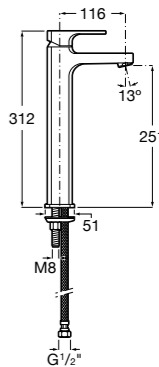

- Basin mixers
- Bidet mixers
- Wall-mounted mixers
- Built-in mixers
- Deck-mounted mixers

NEW

Escuadra

With its contemporary single lever design, Escuadra will make a stylish impression in any bathroom and is simple to operate thanks to a built-in ceramic disc cartridge. The collection includes a complete range of brassware, from a choice of basin mixers and a bidet mixer, through to various bath and shower mixers.

Escuadra / Ceramic disc cartridge **NEW**

5 litres/min
SoftTurn®
EverShine®
Cold Start

Basin mixers

Monobloc basin mixer with 5 l/min flow limiter and 1/2" flexible supply hoses

Ref. 5A3220C0N
£160.00 (€192.00)

Recommended:
Standard press down waste

Ref. D50010005
£16.37 (€19.64)

Extended monobloc basin mixer with 5 l/min flow limiter and 1/2" flexible supply hoses

Ref. 5A3720C0N
£250.00 (€300.00)

Recommended:
Standard press down waste

Ref. D50010005
£16.37 (€19.64)

Wall-mounted basin mixer

Wall-mounted basin mixer
Ref. 5A3L20C00
£432.60 (€519.12)

RocaBox

RocaBox is required for installation with wall-mounted basin mixer
Ref. 525220603
£96.76 (€116.11)