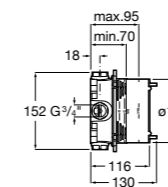

RocaBox

RocaBox, concealed shower valve housing for installation

Ref. 525869403
£89.90 (€107.88)