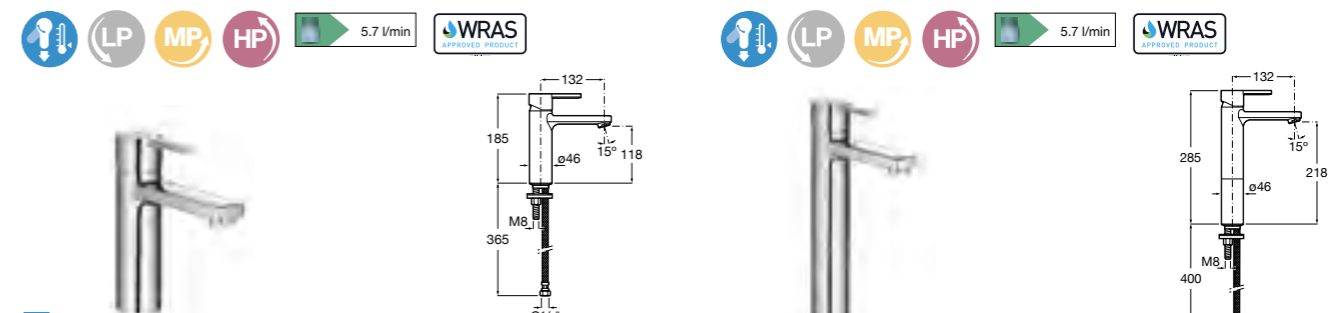

Medium height monobloc basin mixer with smooth body, 5 l/min flow limiter, aerator and 1/2" flexible supply hoses

Ref. 5A3996C0R
£281.19 (€337.43)

Recommended:
Standard press down waste

Ref. D50010005
£16.37 (€19.64)

Extended monobloc basin mixer with smooth body, 5 l/min flow limiter, aerator and 1/2" flexible supply hoses

Ref. 5A3796C0R
£306.94 (€368.33)

Recommended:
Standard press down waste

Ref. D50010005
£16.37 (€19.64)

Due to the cold start system, the handle of these products turns 110° to the left only so may not be compatible with basins where the taphole is situated in the back right corner.