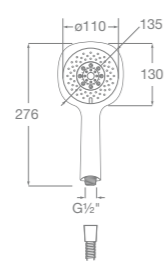

Sensum Square

130mm diameter - Chrome with 1/2" water connection
2 functions: Rain and Aquair

Ref. 5B9108C00
£30.34 (£36.41)