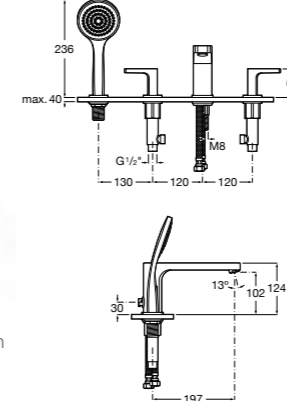

Deck-mounted mixers

Deck-mounted 4-hole bath-shower mixer with handset and bath spout

Ref. 5A0901C00
£382.15 (€458.58)