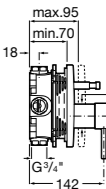

Built-in mixers

L90 Built-in mixers

RocaBox is required for installation with built-in mixer.

RocaBox is required for installation with built-in mixer.

Insignia Built-in mixers

NEW

RocaBox is required for installation with built-in mixer.

RocaBox is required for installation with built-in mixer.

Insignia Built-in thermostatic mixers

NEW

RocaBox is required for installation with built-in mixer.

RocaBox is required for installation with built-in mixer.

T-500 Built-in thermostatic mixers

Lanta Built-in mixers

RocaBox is required for installation with built-in mixer.

RocaBox is required for installation with built-in mixer.

RocaBox Shower valve housing