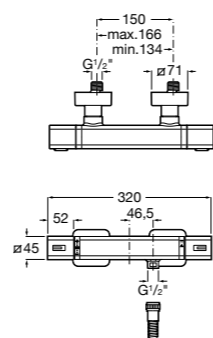

Wall-mounted thermostatic shower mixer (no kit)

Ref. 5A141AC00
£401.70 (£482.04)

Please see page 141 for recommended shower accessories