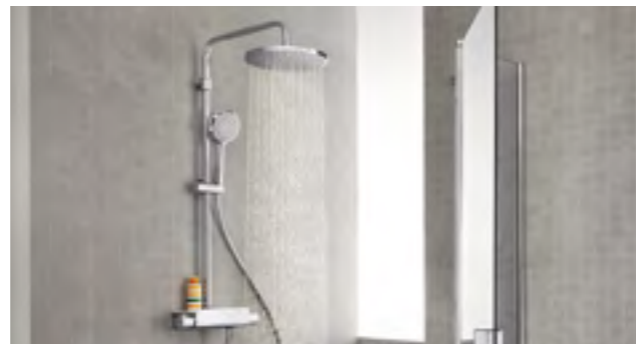

Shower columns

Fitted onto the wall, shower columns include a overhead showerhead, adjustable riser rail and handset. Luxury Hydromassage shower columns offer upper and lower body jets, an overhead shower and handset.

Please see pages 182-189 for Shower column options.