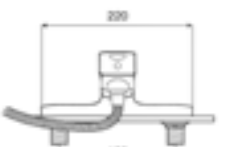

Deck-mounted bath-shower mixer with 1.7m flexible shower hose, handset and wall bracket

Ref. 5A1896C00
£269.74 (€323.68)