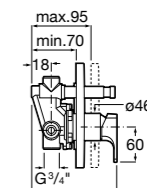

Built-in mixer (2 outlets)

Ref. 5A0B01C00
£326.03 (€391.24)

RocaBox is required for installation with built-in mixer.