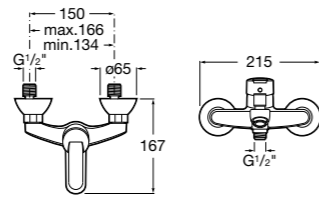

Easy Fix Kit (for installing bar shower valve to pipework)
Ref. D50010022
£32.50 (€39.00)