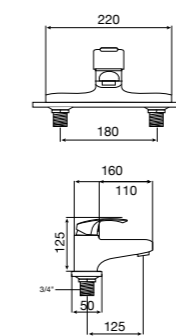

Deck-mounted bath-shower mixer with 1.7m flexible shower hose, handset and wall bracket

Ref. 5A1807C00
£253.20 (€303.85)