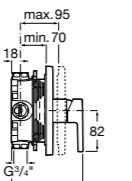

Built-in mixer (2 outlets)
5A0B3AC00
£288.40 (£346.08)

RocaBox is required for installation with built-in mixer.