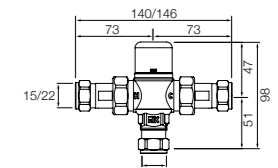

Optional: Thermostatic mixing valve (TMV)

Ref. 001224567
£91.90 (€110.28)

Note: To achieve a pre-set water temperature, a thermostatic mixing valve is required to mix the hot and cold water supplies. WRAS approval is only applicable to the thermostatic mixing valve.