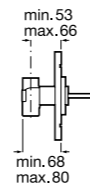

Built-in mixer (2 outlets) with bath spout

Ref. 5A0832C0N
£396.06 (€475.27)