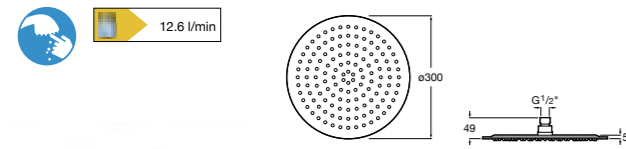

Shower heads / RainDream

Wall-mounted or ceiling-mounted shower heads

Circular Ø 300mm high-flow shower head with pivot connection and 1/2" water connection. Can be mounted on wall or ceiling with fixing kits. Polished stainless steel. Features EasyClean nozzles to help prevent limescale build-up.

Ref. 5B2550C00
£194.47 (€233.37)