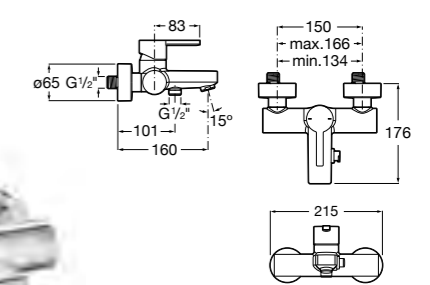

Pillars (allows bath-shower mixers to be deck-mounted)

Ref. D50010009
£56.33 (£67.60)