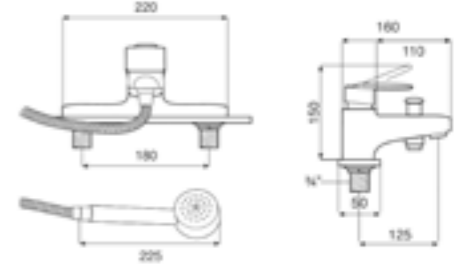

Deck-mounted mixers

Deck-mounted bath filler
Ref. 5A1925C00
£196.93 (£236.31)

Deck-mounted mixers

Deck-mounted bath-shower mixer with 1.7m flexible shower hose, handset and wall bracket
Ref. 5A1825C00
£211.52 (£253.82)