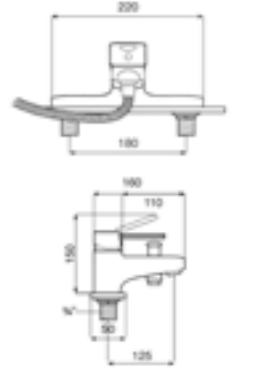

Naia / Ceramic disc cartridge

Wall-mounted basin mixer

RocaBox

Bidet mixer

Wall-mounted mixers

Dimensions in mm. Available in Chrome. Flow rates provided are tested at 3 bar pressure
The prices shown are recommended retail prices excluding VAT (including VAT is shown in brackets)

Built-in mixers

RocaBox is required for installation with built-in mixer.

RocaBox is required for installation with built-in mixer.

Deck-mounted mixers

Wall-mounted bath spout

Dimensions in mm. Available in Chrome. Flow rates provided are tested at 3 bar pressure
The prices shown are recommended retail prices excluding VAT (including VAT is shown in brackets)

RocaBox shower valve housing

Dimensions in mm. Available in Chrome. Flow rates provided are tested at 3 bar pressure
The prices shown are recommended retail prices excluding VAT (including VAT is shown in brackets)