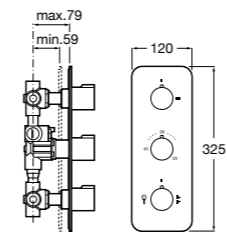

Built-in thermostatic mixer with 3-way diverter (3 outlets)

Ref. 5A2778C00
£889.30 (£1067.16)

Built-in thermostatic mixer with 4-way diverter (4 outlets)

Ref. 5A2878C00
£962.94 (£1155.52)

Dimensions in mm. Available in Chrome. Flow rates provided are tested at 3 bar pressure. The prices shown are recommended retail prices excluding VAT (including VAT is shown in brackets)