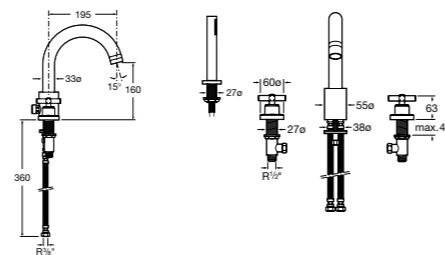

Loft

Deck-mounted 4-hole bath-shower mixer with high central spout, diverter, handset, 1.75 m flexible shower hose and 3/8" water connection

Ref. 5A0943C00
£449.58 (€539.50)

NEW New product

Dimensions in mm. Available in Chrome. Flow rates provided are tested at 3 bar pressure. The prices shown are recommended retail prices excluding VAT (including VAT is shown in brackets)