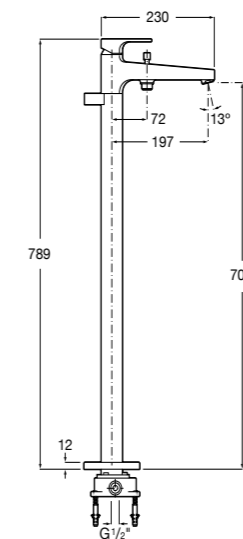

Floorstanding bath filler

Single lever bath filler with diverter and shower handset
Ref. 5A2701C00
£962.94 (€1155.52)

NEW New product

Dimensions in mm. Available in Chrome. Flow rates provided are tested at 3 bar pressure. The prices shown are recommended retail prices excluding VAT (including VAT is shown in brackets)