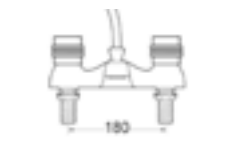

Deck-mounted bath shower mixer with diverter, handset and flexible shower hose
Ref. D50010019
£173.10 (€207.72)