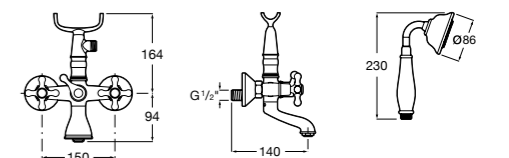

Twin-lever wall-mounted bath-shower mixer with 1.7m flexible shower hose, handset and bracket. 1/2" water connection.

Ref. 5A014BC00
£350.97 (£421.17)