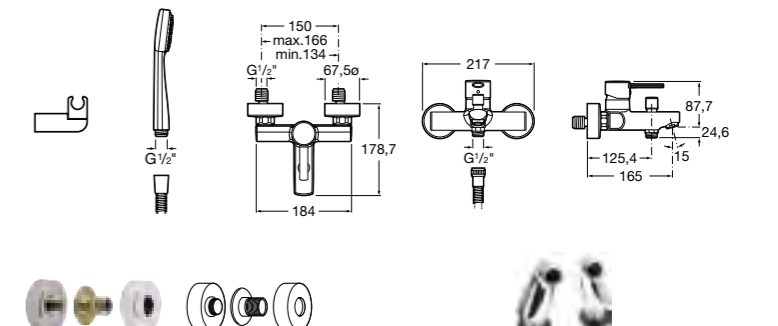

Easy Fix Kit (for installing bar shower valve to pipework)

Ref. D50010022
£32.50 (£39.00)

Pillars (allows bath-shower mixers to be deck-mounted)

Ref. D50010009
£56.33 (£67.60)

Deck-mounted mixers

Targa deck-mounted bath filler

Ref. 5A1960C00
£266.90 (£320.28)

Deck-mounted bath-shower mixer with 1.7m flexible shower hose, handset and swivel wall bracket

Ref. 5A1860C00
£281.84 (£338.21)

Wall-mounted mixers

Wall-mounted shower mixer with 1.5m flexible shower hose, Stella 80/1 handset, swivel wall bracket and 1/2" water connection

Ref. 5A2060C02
£184.63 (£221.55)