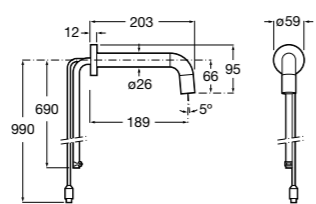

Wall-mounted electronic basin mixer with flexible supply hose and integrated spout sensor, includes power supply

Ref. 5A5743C00
£413.49 (€496.19)