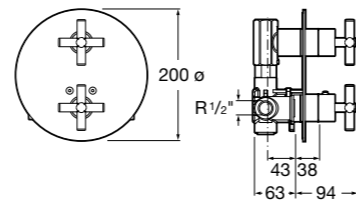

Built-in thermostatic mixer (1 outlet)

Ref. 5A2C43C00
£663.89 (€796.66)

Rocabox is required for installation with built-in mixer