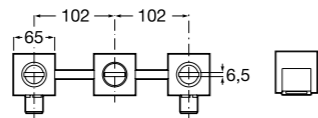

Built-in mixers

Thesis Built-in mixers

Ref. 5A2B50C00
£211.74 (€254.09)

RocaBox is required for installation with built-in mixer.

Ref. 5A0B50C00
£287.98 (€345.58)

RocaBox is required for installation with built-in mixer.

Flat Built-in mixers

NEW

Built-in mixer (1 outlet)

Ref. 5A2432C0N
£169.88 (€203.86)

Ref. 5A0832C0N
£396.06 (€475.27)

Naia Built-in mixers

Ref. 5A2B96C00
£174.54 (€209.45)

RocaBox is required for installation with built-in mixer.

Ref. 5A0B96C00
£197.06 (€236.47)

RocaBox is required for installation with built-in mixer.

RocaBox Shower valve housing

Ref. 525869403
£89.90 (€107.88)

Built-in mixers