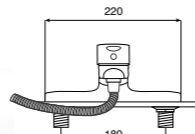

Deck-mounted bath-shower mixer with 1.7m flexible shower hose, handset and swivel wall bracket
Ref. 5A1860C00
£281.84 (€338.21)