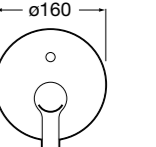

Built-in mixers