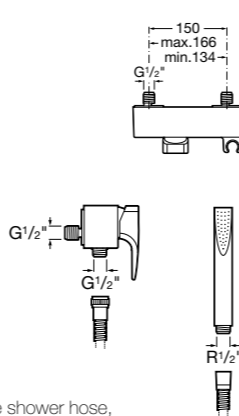

Wall-mounted shower mixer with 1.7m flexible shower hose, handset, integrated holder and 1/2" water connection

Ref. 5A2050C00
£373.29 (£447.95)

Dimensions in mm. Available in Chrome. Flow rates provided are tested at 3 bar pressure. The prices shown are recommended retail prices excluding VAT (including VAT is shown in brackets)