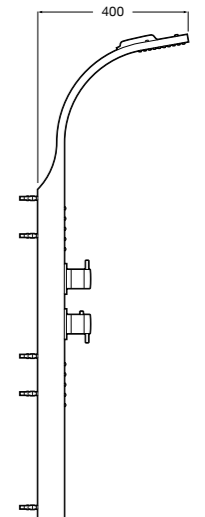

Glass shelf for Evolution and Essential 2.0 shower columns

Ref. 5B4861TP0
£75.53 (€90.64)

Thermostatic hydromassage column in stainless steel

Ref. 2H0423000
£934.00 (€1120.80)

EVOLUTION

Dimensions in mm. Available in Chrome. Flow rates provided are tested at 3 bar pressure
The prices shown are recommended retail prices excluding VAT (including VAT is shown in brackets)