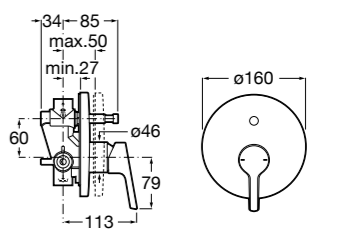

L20 Built-in mixers

Built-in mixers