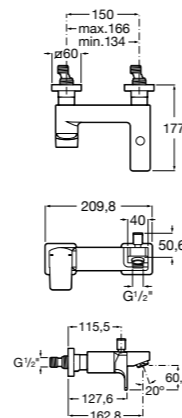

Monobloc bidet mixer with side handle, 8 l/min flow limiter, swivel flow regulator, pop-up waste and 3/8" flexible supply hoses
Ref. 5A6301C00
£393.95 (€472.75)

Wall-mounted mixers

Wall-mounted shower mixer (Excluding kit)
Ref. 5A2D01C00
£272.08 (€326.50)