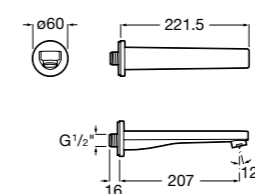

Wall-mounted bath spout