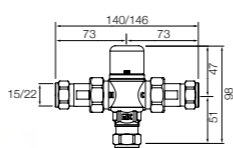

Electronic monobloc basin mixer with temperature control and 3/8" flexible supply hose. Powered by 4 AA alkaline batteries (1.5V LRG)

Ref. 5A5301C00
£584.13 (€700.96)

Electronic monobloc basin mixer with temperature control and 3/8" flexible supply hose. Mains operated at 230V. Includes power supply

Ref. 5A5501C00
£652.06 (€782.47)

Recommended: Standard press down waste

Ref. D50010005
£16.37 (€19.64)