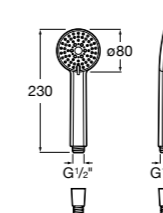

Stella

80mm diameter - Chrome with 1/2" water connection
1 function: Rain

Ref. 5B9103C00
£21.00 (£25.20)