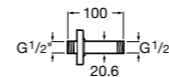

Ceiling shower fixing arms / For RainSense and RainDream showerheads

100mm with 1/2" water connection

Ref. 5B0450C00
£19.46 (€23.35)