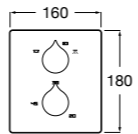

Built-in thermostatic mixer with 2 outlets
Ref. 5A0C3AC00
£483.75 (€580.50)

RocaBox is required for installation with built-in mixer.