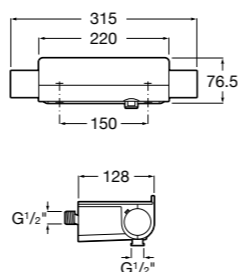

Wall-mounted mixers

T-2000 Wall-mounted mixer

Wall-mounted thermostatic shower mixer with integrated shelf (no kit)

Ref. 5A2A88C00
£453.15 (£543.78)

Please see page 141 for recommended shower accessories