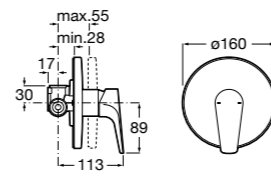

Built-in mixers

Built-in mixer (1 outlet)
Ref. 5A2290C00
£140.27 (€168.32)

RocaBox is required for installation with built-in mixer.