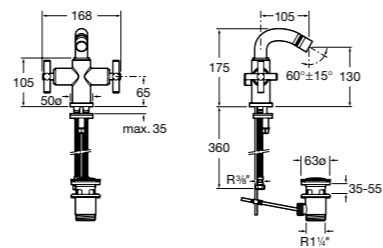

Bidet mixer

Monobloc bidet mixer with swivel flow regulator, pop-up waste and 3/8" flexible supply hoses

Ref. 5A6043C00
£256.22 (€307.47)

Built-in thermostatic bath-shower mixers

Built-in thermostatic mixer (2 outlets)