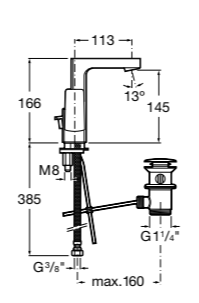

L90 / L90C / Ceramic disc cartridge

Basin mixers

L90C Monobloc basin mixer with smooth body, 5 l/min flow limiter, cold start function and 1/2" flexible supply hoses (excludes waste)

Ref. 5A3B01C0R
£264.64 (£317.57)

Recommended:
Standard press down waste

Ref. D50010005
£16.37 (£19.64)

Monobloc basin mixer with smooth body, 5 l/min flow limiter, aerator, cold start function, 3/8" flexible supply hoses and press down waste

Ref. 5A3201C00
£271.88 (£326.25)

L90C Monobloc basin mixer with 5 l/min flow limiter, pop-up waste, cold start function and 1/2" flexible supply hoses

Ref. 5A3A01C0R
£277.92 (£333.51)

Monobloc basin mixer with 5 l/min flow limiter, aerator, cold start function, pop-up waste and 3/8" flexible supply hoses

Ref. 5A3001C00
£285.28 (£342.33)

L90C Medium height monobloc basin mixer with smooth body, 5 l/min flow limiter, cold start function and 1/2" flexible supply hoses (excludes waste)

Ref. 5A3C01C0R
£370.93 (£445.12)

Recommended:
Standard press down waste

Ref. D50010005
£16.37 (£19.64)

Monobloc basin mixer with side handle, 5 l/min flow limiter, aerator, pop-up waste and 3/8" flexible supply hoses

Ref. 5A4001C00
£376.32 (£451.58)

Basin mixers

Extended monobloc basin mixer with 5 l/min flow limiter, aerator, cold start function, pop-up waste and 3/8" flexible supply hoses

Ref. 5A3401C00
£380.37 (£456.44)

Monobloc basin mixer with 5 l/min flow limiter, separate deck-mounted handle, aerator, pop-up waste and 3/8" flexible supply hoses

Ref. 5A3801C00
£441.52 (£529.82)

Electronic basin mixers

Electronic monobloc basin tap (single water supply) with flexible supply hose. Powered by 4 AA alkaline batteries (1.5V LRG)

Ref. 5A5601C00
£549.44 (£659.33)