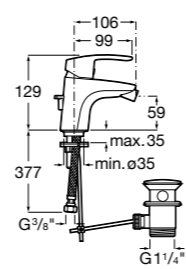

Bidet mixers

Monobloc bidet mixer with 5 l/min flow limiter, swivel flow regulator, retractable chain and 3/8" flexible supply hoses

Ref. 5A6198C00
£172.21 (€206.65)