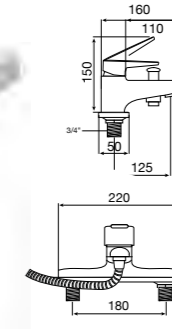

Deck-mounted bath-shower mixer with 1.7m flexible shower hose, handset and wall bracket
Ref. 5A1890C00
£281.83 (€338.19)