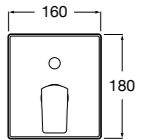

Built-in mixer (2 outlets)

Ref. 5A0B01C00
£326.03 (€391.24)

RocaBox is required for installation with built-in mixer.