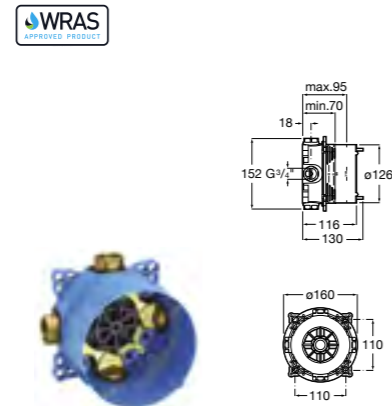

2 / RocaBox shower valve housing unit for installation

RocaBox, concealed shower valve housing for installation
Ref. 525869403
£89.90 (£107.88)