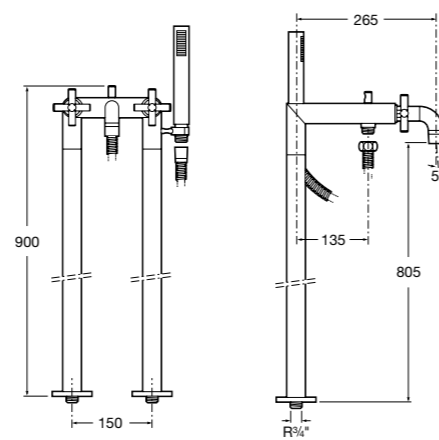

Loft

Floorstanding bath-shower mixer with diverter, 1.75 m flexible shower hose, handset and integrated swivel bracket

Ref. 5A2743C00
£875.00 (€1049.99)

Dimensions in mm. Available in Chrome. Flow rates provided are tested at 3 bar pressure
The prices shown are recommended retail prices excluding VAT (including VAT is shown in brackets)