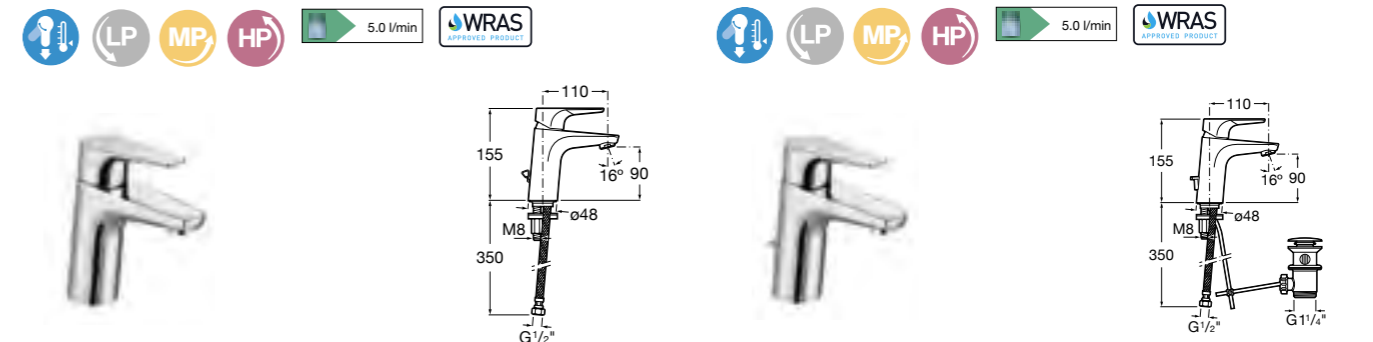

Atlas / Ceramic disc cartridge

Basin mixers

Monobloc basin mixer with smooth body, 5 l/min flow limiter, aerator and 1/2" flexible supply hoses

Ref. 5A3290C0R
£140.47 (€168.57)

Monobloc basin mixer with 5 l/min flow limiter, aerator, pop-up waste and 1/2" flexible supply hoses

Ref. 5A3090C0R
£164.26 (€197.12)

Due to the cold start system, the handle of these products turns 110° to the left only so may not be compatible with basins where the taphole is situated in the back right corner.