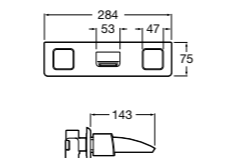

Thesis / Ceramic disc cartridge

Basin mixers

Monobloc basin mixer with 6 l/min flow limiter, retractable chain and 3/8" flexible supply hoses (excludes waste)

Ref. 5A3150C00
£292.14 (€350.57)

Recommended:
Standard press down waste

Ref. D50010005
£16.37 (€19.64)

Monobloc basin mixer with 6 l/min flow limiter, pop-up waste and 3/8" flexible supply hoses

Ref. 5A3050C00
£319.74 (€383.69)

Extended monobloc basin mixer with 6 l/min flow limiter, pop-up waste and 3/8" flexible supply hoses

Ref. 5A3450C00
£454.44 (€545.32)

Deck-mounted 3 hole dual-control basin mixer with central spout, pop-up waste and 1/2" water connection

Ref. 5A4450C00
£571.76 (€686.12)

Wall-mounted basin mixers

Wall-mounted single-lever basin mixer with 8 l/min flow limiter (excludes waste)

Ref. 5A4750C00
£332.70 (€399.24)

Recommended:
Standard press down waste

Ref. D50010005
£16.37 (€19.64)

Wall-mounted 3 hole dual-control basin mixer with 8 l/min flow limiter (excludes waste)

Ref. 5A4550C00
£395.56 (€474.67)

Recommended:
Standard press down waste

Ref. D50010005
£16.37 (€19.64)

Bidet mixers

Monobloc bidet mixer with 6 l/min flow limiter, swivel flow regulator, retractable chain and 3/8" flexible supply hoses (excludes waste)

Ref. 5A6150C00
£274.30 (€329.16)

Recommended:
Standard press down waste

Ref. D50010005
£16.37 (€19.64)

Monobloc bidet mixer with 6 l/min flow limiter, swivel flow regulator, pop-up waste and 3/8" flexible supply hoses

Ref. 5A6050C00
£314.85 (€377.82)

Wall-mounted mixers

Wall-mounted shower mixer with 1.7m flexible shower hose, handset, integrated holder and 1/2" water connection

Ref. 5A2050C00
£373.29 (€447.95)