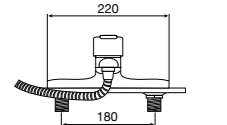

NEW New product

Dimensions in mm. Available in Chrome. Flow rates provided are tested at 3 bar pressure. The prices shown are recommended retail prices excluding VAT (including VAT is shown in brackets)