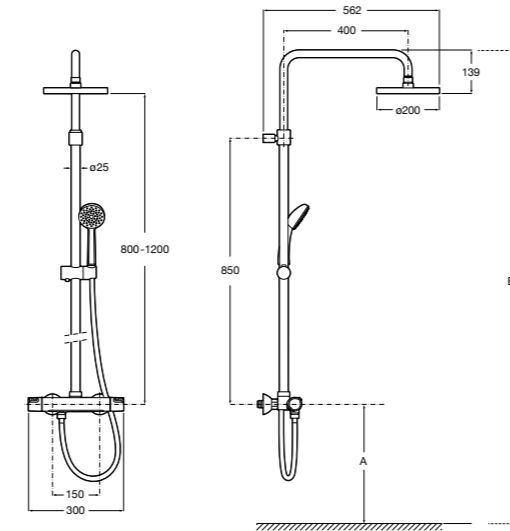

Easy Fix Kit (for installing bar shower valve to pipework)
Ref. D50010022
£32.50 (£39.00)

Thermostatic shower column with adjustable head height and swivelling shower head
Ref. 5A2018C00
£723.45 (£868.14)

General Features

- Thermostatic
- Adjustable installation height
- 100mm 1 mode handset - rain
- Rain effect overhead shower rose
- Chrome finish

A	B
900	1700 - 2100
1000	1000 - 2200
1100	1900 - 2300
1200	2000 - 2400

Dimensions in mm. Available in Chrome. Flow rates provided are tested at 3 bar pressure
The prices shown are recommended retail prices excluding VAT (including VAT is shown in brackets)