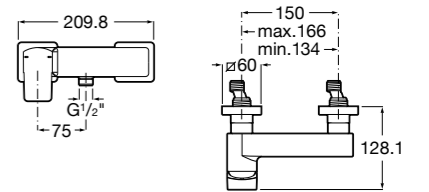

Wall-mounted bath-shower mixer (no kit)

Ref. 5A0D01C00
£367.18 (£440.62)

Please see page 141 for recommended shower accessories