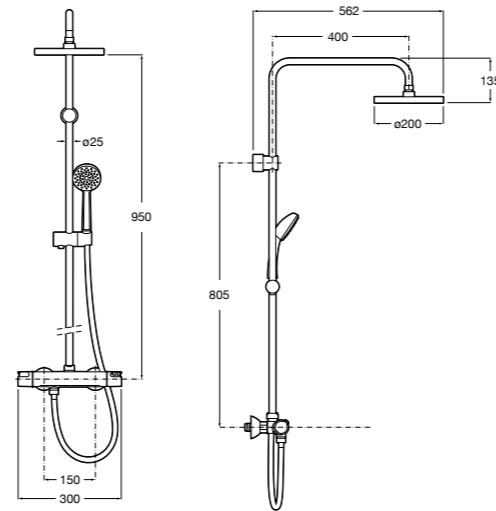

General Features

- Thermostatic
- 100mm 1 mode handset - Rain
- Rain effect overhead shower rose
- Chrome finish

Easy Fix Kit (for installing bar shower valve to pipework)
Ref. D50010022
 £32.50 (£39.00)