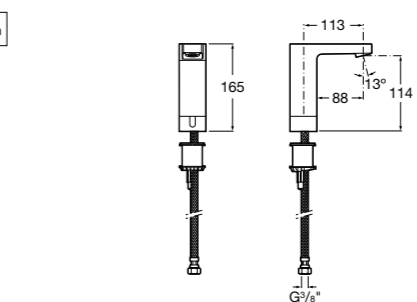

Ref. 5A3801C00
£441.52 (£529.82)

Electronic basin mixers

Electronic monobloc basin tap (single water supply) with flexible supply hose. Powered by 4 AA alkaline batteries (1.5V LRG)

Ref. 5A5601C00
£549.44 (£659.33)