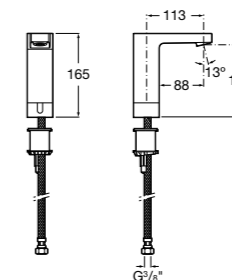

Extended electronic monobloc basin mixer (single water supply) with flexible supply hose and integrated spout sensor, powered by 4 AA alkaline batteries.

Ref. 5A3143C00
£362.52 (€435.02)

To achieve a preset water temperature, a thermostatic mixing valve (TMV) is required to mix the hot and cold water supplies