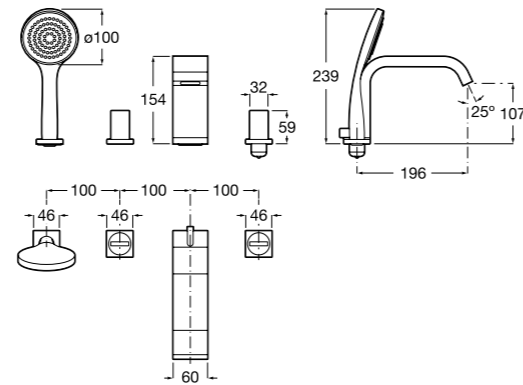

Deck-mounted mixers

Insignia

NEW

Deck-mounted 4-hole bath-shower mixer with Stella shower handset and bath spout

Ref. 5A093AC00
£1124.76 (€1349.71)

Flat

NEW

Deck-mounted 4 hole bath-shower mixer with handset and bath spout