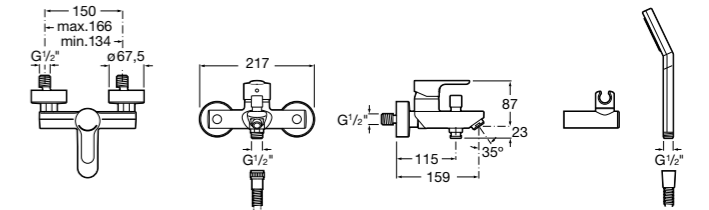

Ref. 5A0123C02
£152.93 (€183.52)

L20 Wall-mounted mixers

Wall-mounted bath-shower mixer with diverter, handset, 1.7m flexible hose, Stella 80/1 handset, swivel wall-bracket and 1/2" water connection

Ref. 5A0109C02
£127.70 (€153.24)