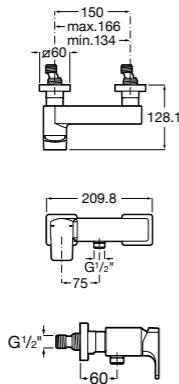

Wall-mounted mixers

Wall-mounted shower mixer (Excluding kit)

Ref. 5A2D01C00
£272.08 (€326.50)