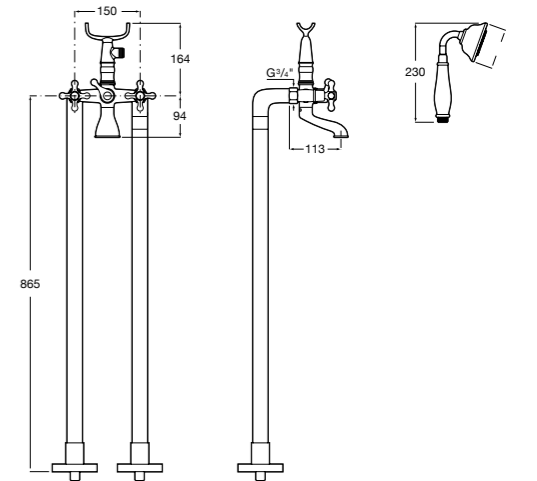

Floorstanding mixers

L90

Ref. 5A2701C00
£962.94 (€1155.52)

Loft

Ref. 5A2743C00
£875.00 (€1049.99)

Dimensions in mm. Available in Chrome. Flow rates provided are tested at 3 bar pressure
The prices shown are recommended retail prices excluding VAT (including VAT is shown in brackets)

Carmen

NEW

Ref. 5A274BC00
£741.72 (€890.07)

NEW New product

Dimensions in mm. Available in Chrome. Flow rates provided are tested at 3 bar pressure
The prices shown are recommended retail prices excluding VAT (including VAT is shown in brackets)