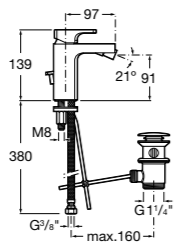

Bidet mixers

Monobloc bidet mixer with 8 l/min flow limiter, swivel flow regulator, pop-up waste and 3/8" flexible supply hoses
Ref. 5A6001C00
£281.20 (€337.44)