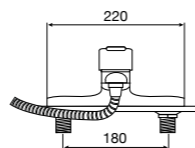

Deck-mounted bath-shower mixer with 1.7m flexible shower hose, handset and wall bracket
Ref. 5A1809C00
£200.75 (€240.90)