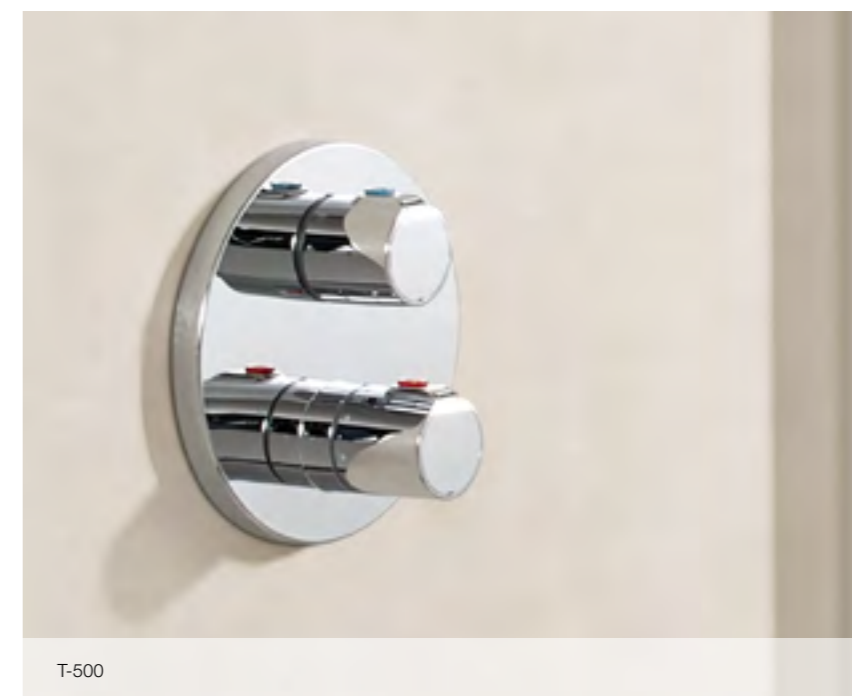

Ref. 5A2A18C00
£289.29 (£347.14)

T-500

2 / RainSense circular shower head 200mm

200mm Diameter

Circular high-flow shower head with pivot connection and 1/2" water connection. Can be mounted on wall or ceiling with optional fixing kits. Chrome plated ABS. Features EasyClean nozzles to help prevent limescale build-up.