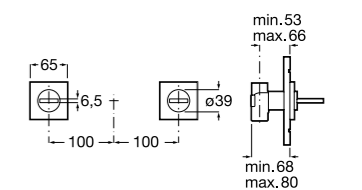

Deck-mounted mixer

Deck-mounted 4 hole bath-shower mixer with handset and bath spout

Ref. 5A0932C0N
£516.19 (€619.43)

Built-in mixers

Built-in mixer (2 outlets) with bath spout

Ref. 5A0832C0N
£396.06 (€475.27)