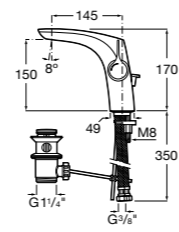

Insignia / Ceramic disc cartridge

NEW

Basin mixers

Medium height monobloc basin mixer with smooth body, 5 l/min flow limiter, 3/8" flexible supply hoses and press down waste

Ref. 5A323AC00
£360.50 (€432.60)