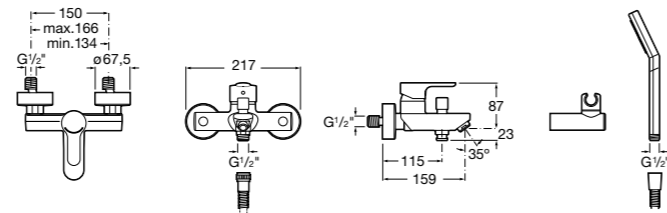

L20 / Ceramic disc cartridge

Wall-mounted mixers

Wall-mounted bath-shower mixer with automatic diverter with retention, handset, 1.70 m flexible hose, Stella 80/1 handset, swivel wall-bracket and 1/2" water connection