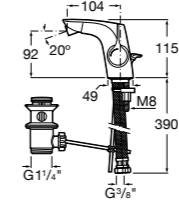

Bidet mixer

Bidet mixer with lateral handle with pop-up waste and 3/8" flexible supply hoses

Ref. 5A603AC00
£386.25 (€463.50)