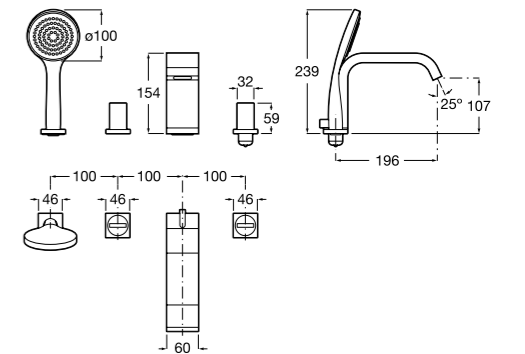

Deck-mounted mixer

Deck-mounted 4 hole bath-shower mixer with handset and bath spout

Ref. 5A0932C0N
£516.19 (€619.43)

Built-in mixers

Built-in mixer (2 outlets) with bath spout

Ref. 5A0832C0N
£396.06 (€475.27)