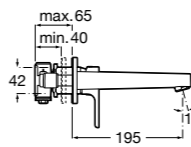

L20 / Ceramic disc cartridge

Basin mixers

Monobloc basin mixer with retractable chain connector, aerator, 5 l/min flow limiter and 3/8" flexible supply hoses

Ref. 5A3J09C00
£93.74 (€112.49)

Monobloc basin mixer with 5 l/min flow limiter, smooth body, 1/2" flexible supply hoses and flow straightener

Ref. 5A3209C0R
£93.74 (€112.49)

Recommended:
Standard press down waste
Ref. D50010005
£16.37 (€19.64)

Due to the cold start system, the handle of these products turns 110° to the left only so may not be compatible with basins where the taphole is situated in the back right corner.

Monobloc basin mixer with 5 l/min flow limiter, aerator, pop-up waste and 3/8" flexible supply hoses

Ref. 5A3I09C00
£103.25 (€123.90)

Medium height monobloc basin mixer with smooth body, aerator, 5 l/min flow limiter and 3/8" flexible supply hoses

Ref. 5A3B09C00
£122.50 (€147.00)

Recommended:
Standard press down waste
Ref. D50010005
£16.37 (€19.64)

Due to the cold start system, the handle of these products turns 110° to the left only so may not be compatible with basins where the taphole is situated in the back right corner.

Extended monobloc basin mixer with 5 l/min flow limiter, aerator, pop-up waste and 3/8" flexible supply hoses

Ref. 5A3C09C00
£241.25 (€289.50)

Due to the cold start system, the handle of these products turns 110° to the left only so may not be compatible with basins where the taphole is situated in the back right corner.

Dimensions in mm. Available in Chrome. Flow rates provided are tested at 3 bar pressure
The prices shown are recommended retail prices excluding VAT (including VAT is shown in brackets)

Wall mounted Basin mixer

Wall mounted basin mixer

Ref. 5A3L09C00
£272.95 (€327.54)

RocaBox

RocaBox is required for installation with wall-mounted basin mixer