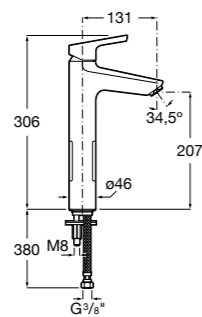

Extended height monobloc basin mixer with smooth body, 5 l/m flow limiter, aerator and 1/2" flexible supply hoses

Ref. 5A373BC0R
£180.00 (€216.00)

Recommended:
Standard press down waste

Ref. D50010005
£16.37 (€19.64)