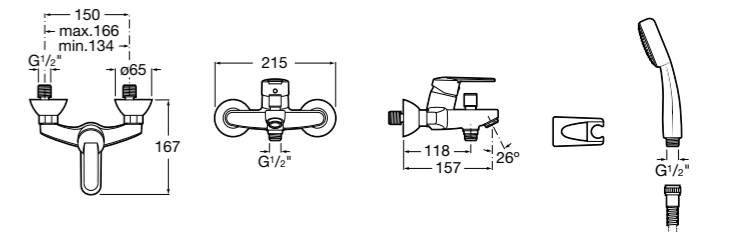

Easy Fix Kit (for installing bar shower valve to pipework)

Ref. D50010022
£32.50 (€39.00)

Pillars (allows bath-shower mixers to be deck-mounted)

Ref. D50010009
£56.33 (€67.60)