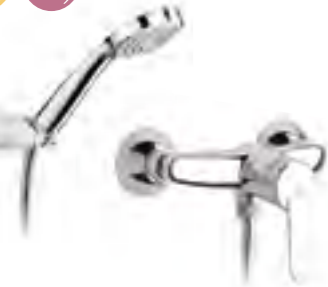

Wall-mounted mixers

Wall-mounted shower mixer with 1.5m flexible shower hose, Natura handset, swivel wall bracket and 1/2" water connection

Ref. 5A2025C02
£87.67 (€105.21)

Easy Fix Kit (for installing bar shower valve to pipework)