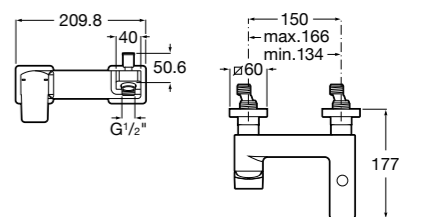

Wall-mounted mixers

Lanta Wall-mounted mixers

Wall-mounted shower mixer with 1.5m flexible shower hose, Sensum round 130mm, 4 function handset and swivel wall bracket

Ref. 5A2011C00
£254.89 (£305.87)

Easy Fix Kit (for installing bar shower valve to pipework)