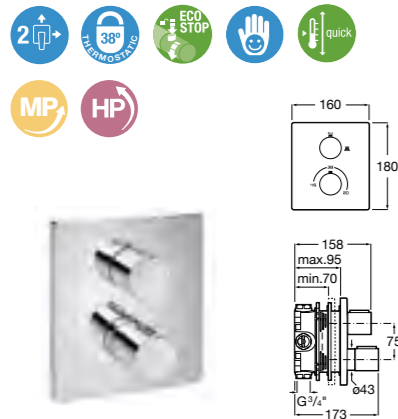

1 / T-2000 Built-in thermostatic bath-shower mixer with 2 outlets NEW

Built-in thermostatic mixer with 2 outlets
Ref. 5A0C88C00
£463.94 (£556.73)