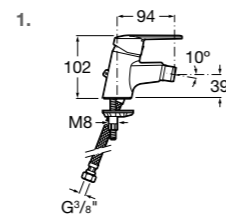

2. Monobloc bidet mixer with swivel flow regulator, pop-up waste and 3/8" flexible supply hoses

Ref. 5A6025C00
£150.47 (€180.57)