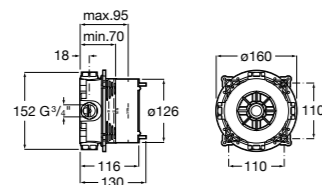

RocaBox Shower valve housing

RocaBox, concealed shower valve housing for installation

Ref. 525869403
£89.90 (€107.88)