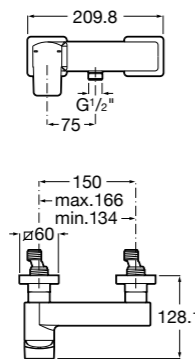

Wall-mounted shower mixer (no kit)

Ref. 5A2D01C00
£272.08 (£326.50)

Please see page 141 for recommended shower accessories