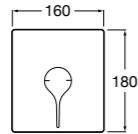

Insignia / Ceramic disc cartridge

NEW

Built-in mixers

Built-in mixer with 1 outlet
Ref. 5A2B3AC00
£267.80 (€321.36)

RocaBox is required for installation with built-in mixer.