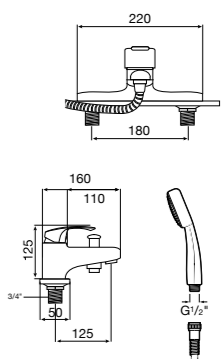

Monodin-N / Ceramic disc cartridge

Bidet mixers

Monobloc bidet mixer with 5 l/min flow limiter, swivel flow regulator, retractable chain and 3/8" flexible supply hoses

Ref. 5A6198C00
£172.21 (€206.65)

Monobloc bidet mixer with 5 l/min flow limiter, swivel flow regulator, pop-up waste and 3/8" flexible supply hoses

Ref. 5A6098C00
£206.35 (€247.62)

Wall-mounted mixers

Wall-mounted shower mixer (no kit)

Ref. 5A2198C00
£129.47 (€155.37)

Easy Fix Kit (for installing bar shower valve to pipework)

Ref. D50010022
£32.50 (€39.00)

Wall-mounted bath-shower mixer (no kit)

Ref. 5A0298C00
£161.84 (€194.21)

Easy Fix Kit (for installing bar shower valve to pipework)

Ref. D50010022
£32.50 (€39.00)

Built-in mixers

Built-in mixer (1 outlet)

Ref. 5A2298C00
£141.13 (€169.36)

Built-in mixer (2 outlets)

Ref. 5A0698C00
£219.54 (€263.45)

Deck-mounted mixers

Deck-mounted bath filler

Ref. 5A1907C00
£239.26 (€287.11)

Deck-mounted bath-shower mixer with 1.7m flexible shower hose, handset and wall bracket

Ref. 5A1807C00
£253.20 (€303.85)