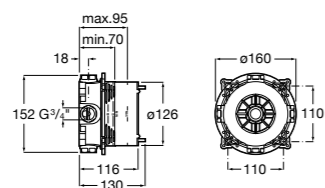

RocaBox shower valve housing

RocaBox, concealed shower valve housing for installation
Ref. 525869403
£89.90 (€107.88)