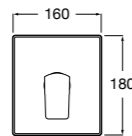

Built-in mixer (2 outlets)
Ref. 5A0B01C00
£326.03 (£391.23)

RocaBox is required for installation with built-in mixer.