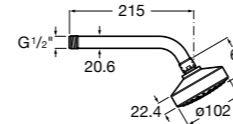

Showerheads

Stella wall-mounted shower heads

100mm diameter - chrome with 1/2" water connection.
Includes EasyClean nozzles to help prevent limescale build-up.
1 function - Rain

Ref. 5BH103C00
£22.66 (£27.19)