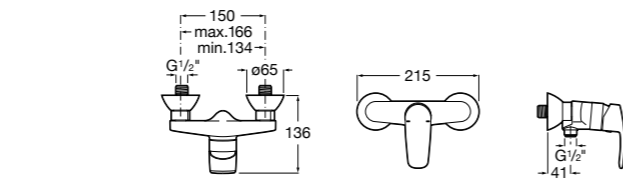

Ref. D50010022
£32.50 (€39.00)