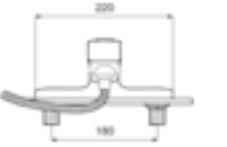

Deck-mounted bath-shower mixer with 1.7m flexible shower hose, handset and wall bracket
Ref. 5A1825C00
£211.52 (€253.82)