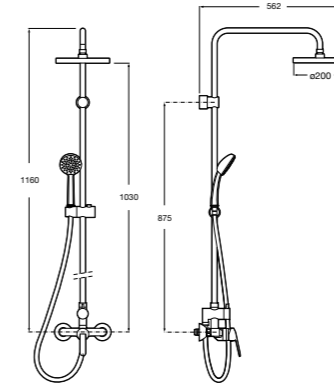

Victoria Single-lever shower column

General Features

- Single lever
- 100mm 1 mode handset - rain
- Rain effect overhead shower rose
- Chrome finish

Single lever shower column (Non thermostatic)
Ref. 5A9725C00
£521.12 (£625.34)

Easy Fix Kit (for installing bar shower valve to pipework)
Ref. D50010022
£32.50 (£39.00)

Dimensions in mm. Available in Chrome. Flow rates provided are tested at 3 bar pressure
The prices shown are recommended retail prices excluding VAT (including VAT is shown in brackets)

Danube-T Thermostatic shower column