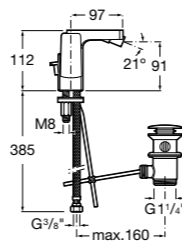

Monobloc bidet mixer with side handle, 8 l/min flow limiter, swivel flow regulator, pop-up waste and 3/8" flexible supply hoses
Ref. 5A6301C00
£393.95 (€472.75)

Wall-mounted mixers

Wall-mounted shower mixer (Excluding kit)
Ref. 5A2D01C00
£272.08 (€326.50)