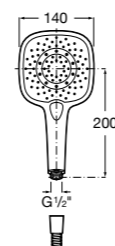

140mm diameter. 1/2" water connection.
Chrome and White with 3 functions:
Rain, Pulse and Aquair

Ref. 5B1110CB0
£45.32 (£54.38)