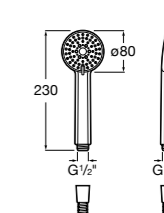

80mm diameter - Chrome with 1/2" water connection
3 functions: Rain, Pulse and Aquair

Ref. 5B1103C00
£23.34 (£28.01)