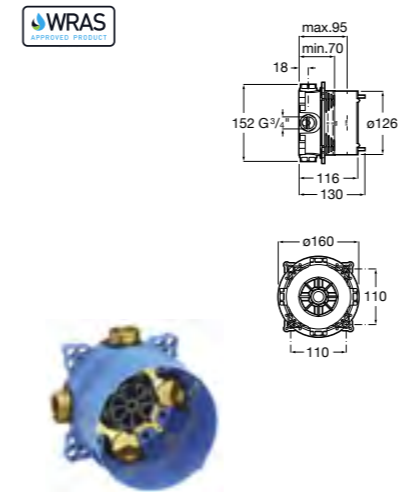

1 / RocaBox shower valve housing unit for installation

RocaBox, concealed shower valve housing for installation
Ref. 525869403
£89.90 (£107.88)