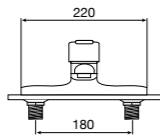

Monodin-N

Deck-mounted bath filler
Ref. 5A1907C00
£239.26 (€287.11)