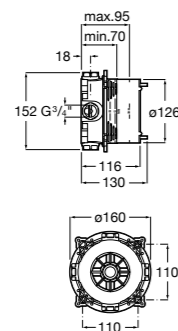

RocaBox

RocaBox, concealed shower valve housing for installation

Ref. 525869403
£89.90 (€107.88)

Dimensions in mm. Available in Chrome. Flow rates provided are tested at 3 bar pressure
The prices shown are recommended retail prices excluding VAT (including VAT is shown in brackets)