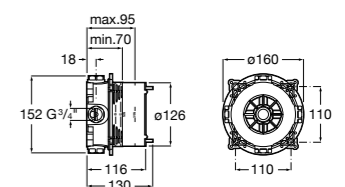

RocaBox

RocaBox, concealed shower valve housing for wall installation
Ref. 525869403
£89.90 (€107.88)