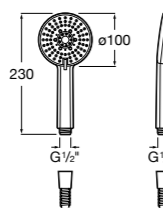

Stella

100mm diameter - Chrome with 1/2" water connection
1 function: Rain

Ref. 5B9B03C00
£27.50 (£33.00)