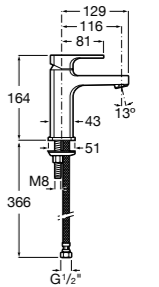

- Basin mixers
- Bidet mixers
- Wall-mounted mixers
- Built-in mixers
- Deck-mounted mixers

NEW

Escuadra

With its contemporary single lever design, Escuadra will make a stylish impression in any bathroom and is simple to operate thanks to a built-in ceramic disc cartridge. The collection includes a complete range of brassware, from a choice of basin mixers and a bidet mixer, through to various bath and shower mixers.

Escuadra / Ceramic disc cartridge **NEW**

5 litres/min
SoftTurn®
EverShine®
Cold Start

Basin mixers

Monobloc basin mixer with 5 l/min flow limiter and 1/2" flexible supply hoses

Ref. 5A3220C0N
£160.00 (€192.00)

Recommended:
Standard press down waste

Ref. D50010005
£16.37 (€19.64)

Extended monobloc basin mixer with 5 l/min flow limiter and 1/2" flexible supply hoses

Ref. 5A3720C0N
£250.00 (€300.00)

Recommended:
Standard press down waste

Ref. D50010005
£16.37 (€19.64)

Wall-mounted basin mixer

Wall-mounted basin mixer
Ref. 5A3L20C00
£432.60 (€519.12)

RocaBox

RocaBox is required for installation with wall-mounted basin mixer
Ref. 525220603
£96.76 (€116.11)