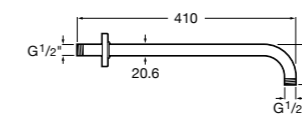

Wall shower arm for RainSense and RainDream shower heads
400mm with 1/2" water connection

Ref. 5B0250C00
£38.89 (€46.67)