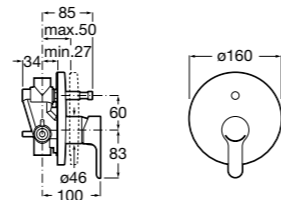

Built-in mixer (2 outlets)

Ref. 5A0A09C00
£157.59 (€189.11)

Dimensions in mm. Available in Chrome. Flow rates provided are tested at 3 bar pressure. The prices shown are recommended retail prices excluding VAT (including VAT is shown in brackets).