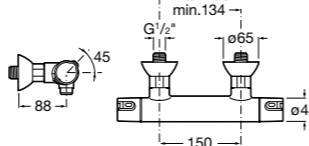

Easy Fix Kit (for installing bar shower valve to pipework)
Ref. D50010022
£32.50 (€39.00)