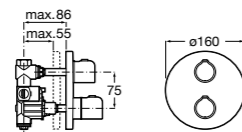

Built-in thermostatic mixers

Built-in thermostatic mixer (1 outlet)
Ref. 5A2B18C00
£235.46 (£282.55)

(No additional stopcocks are required)