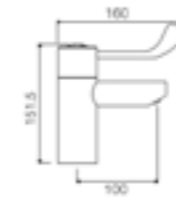

Access / Ceramic disc cartridge

Meridian Access basin mixer

Thermostatic basin mixer with copper tails
Ref. 001224568
£361.43 (£433.71)