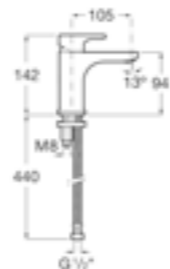

Recommended:
Standard press down waste
Ref. D50010005
£16.37 (€19.64)

Due to the cold start system, the handle of these products turns 110° to the left only so may not be compatible with basins where the taphole is situated in the back right corner.