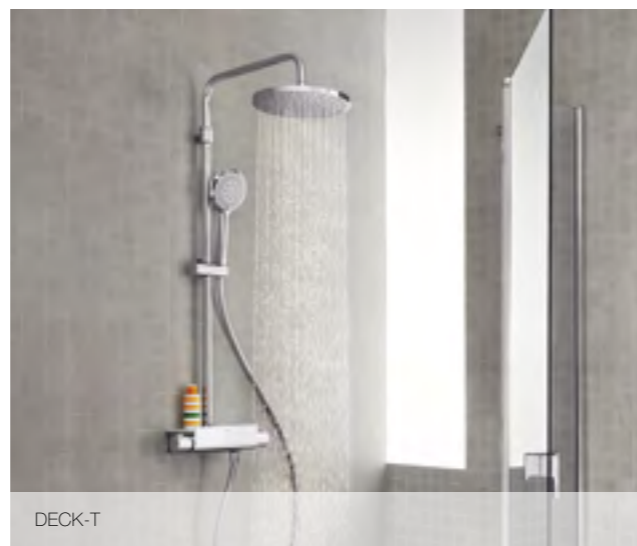

Thermostatic collections / Product range overview

T-1000

DECK-T

PUZZLE-T

Wall-mounted mixers

Page No.

T-2000		
5A2A88C00	T-2000 wall-mounted thermostatic shower mixer (no kit)	130
T-1000 Square		
5A121AC00	T-1000 wall-mounted thermostatic bath-shower mixer (no kit)	130
5A141AC00	T-1000 wall-mounted thermostatic shower mixer (no kit)	130
T-1000 Round		
5A1109C00	T-1000 wall-mounted thermostatic bath-shower mixer with handset, hose and bracket	132
5A1309C00	T-1000 wall-mounted thermostatic shower mixer with handset, hose and bracket	132
057520C00	T-1000 shower box kit including wall-mounted bath-shower mixer, hose, handset and riser rail	132
057510C00	T-1000 shower box kit including wall-mounted shower mixer, hose, handset and riser rail	132
T-500		
5A1318C00	T-500 wall-mounted thermostatic shower mixer (no kit)	135
5A1118C00	T-500 wall-mounted thermostatic bath-shower mixer (no kit)	135
Victoria-T		
5A1318C00	Victoria-T wall-mounted thermostatic shower mixer (no kit)	140
5A1118C00	Victoria-T wall-mounted thermostatic bath-shower mixer (no kit)	140