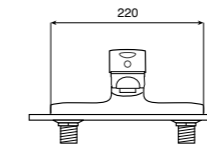

Naia

Deck-mounted bath filler

Ref. 5A1996C00
£253.54 (€304.25)