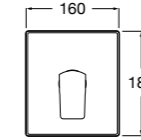

Built-in mixers

Built-in mixer (1 outlet)

Ref. 5A2B01C00
£278.49 (€334.19)

RocaBox is required for installation with built-in mixer.