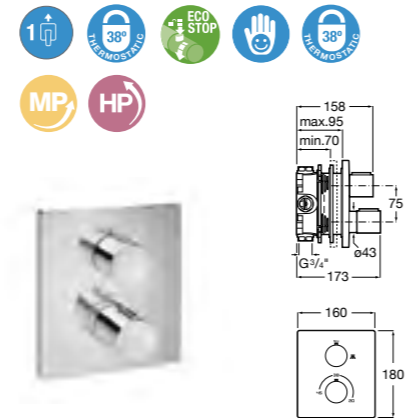

1 / T-2000 Built-in mixer with 1 outlet NEW

Built-in thermostatic mixer with 1 outlet
Ref. 5A2C88C00
£442.36 (£530.84)