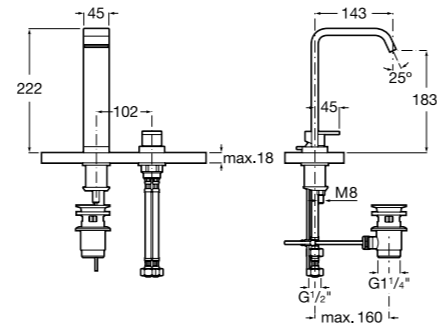

Basin mixers

Built-in mixers

Deck-mounted mixers

Flat / Ceramic disc cartridge

NEW

Basin mixers

Deck-mounted 2 hole basin mixer with pop-up waste, 6 l/min flow limiter and 1/2" flexible supply hose.

Ref. 5A3832C0N
£270.00 (€324.00)