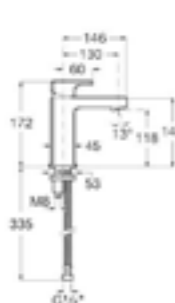

Ref. 5A3001C00
£285.28 (£342.33)

L90C Medium height monobloc basin mixer with smooth body, 5 l/min flow limiter, cold start function and 1/2" flexible supply hoses (excludes waste)

Ref. 5A3C01C0R
£370.93 (£445.12)