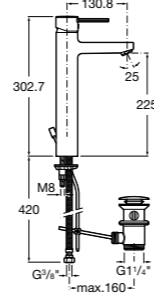

Targa / Ceramic disc cartridge

Basin mixers

Monobloc basin mixer with aerator, pop-up waste and 3/8" flexible supply hoses

Ref. 5A3060C00
£155.26 (£186.31)

Extended monobloc basin mixer with aerator, pop-up waste and 3/8" flexible supply hoses

Ref. 5A3460C00
£235.64 (£282.77)

Bidet mixers

Monobloc bidet mixer with swivel flow regulator, retractable chain and 3/8" flexible supply hoses

Ref. 5A6160C00
£139.03 (£166.84)

Monobloc bidet mixer with swivel flow regulator, pop-up waste and 3/8" flexible supply hoses

Ref. 5A6060C00
£173.78 (£208.54)

Wall-mounted mixers

Wall-mounted shower mixer with 1.5m flexible shower hose, Stella 80/1 handset, swivel wall bracket and 1/2" water connection

Ref. 5A2060C02
£184.63 (£221.55)

Easy Fix Kit (for installing bar shower valve to pipework)

Ref. D50010022
£32.50 (£39.00)

Wall-mounted mixers

Wall-mounted bath-shower mixer with diverter, 1.7m flexible shower hose, Stella 80/1 handset, swivel wall bracket and 1/2" water connection

Ref. 5A0160C00
£210.35 (£252.42)

Easy Fix Kit (for installing bar shower valve to pipework)

Ref. D50010022
£32.50 (£39.00)

Pillars (allows bath-shower mixers to be deck-mounted)

Ref. D50010009
£56.33 (£67.60)

Deck-mounted mixers

Targa deck-mounted bath filler

Ref. 5A1960C00
£266.90 (£320.28)

Deck-mounted bath-shower mixer with 1.7m flexible shower hose, handset and swivel wall bracket

Ref. 5A1860C00
£281.84 (£338.21)

Wall-mounted mixers

Wall-mounted shower mixer with 1.5m flexible shower hose, Stella 80/1 handset, swivel wall bracket and 1/2" water connection

Ref. 5A2060C02
£184.63 (£221.55)

Easy Fix Kit (for installing bar shower valve to pipework)

Ref. D50010022
£32.50 (£39.00)

Kitchen mixer