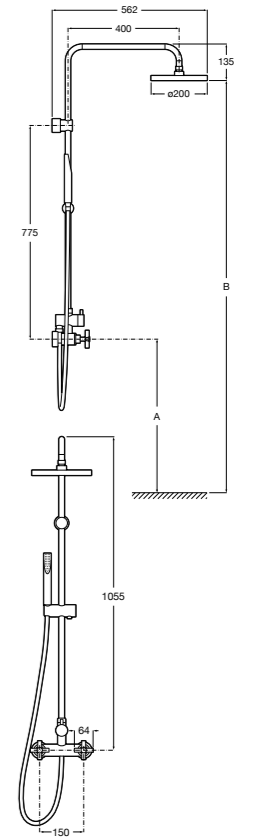

Shower column

Shower column with 1/4 turn controls, diverter, overhead fixed rose, handset with sliding bracket and flexible shower hose

Ref. 5A9743C00
£1147.07 (€1376.48)

A	B
900	1820
1000	1920
1100	2020
1200	2120