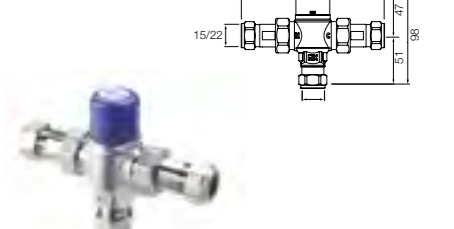

Optional: Thermostatic mixing valve (TMV)

Ref. 001224567
£91.90 (€110.28)

Note: To achieve a pre-set water temperature, a thermostatic mixing valve is required to mix the hot and cold water supplies. WRAS approval is only applicable to the thermostatic mixing valve.

Dimensions in mm. Available in Chrome. Flow rates provided are tested at 3 bar pressure
The prices shown are recommended retail prices excluding VAT (including VAT is shown in brackets)