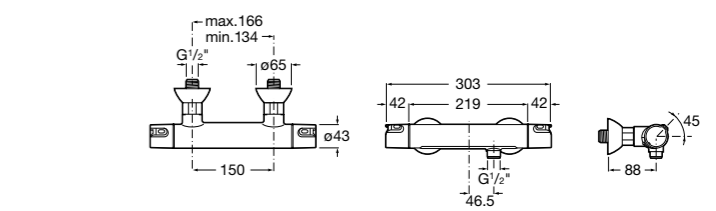

Easy Fix Kit (for installing bar shower valve to pipework)

Ref. D50010022
£32.50 (£39.00)

Wall-mounted thermostatic bath-shower mixer with diverter (no kit) and 1/2" water connection.

Ref. 5A1118C00
£262.37 (£314.85)

Please see page 141 for recommended shower accessories