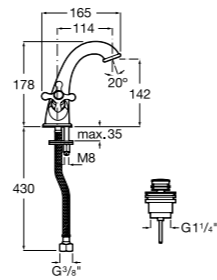

Twin-lever basin mixer with 5 l/min flow limiter, press down waste and 3/8" flexible supply hoses

Ref. 5A3A4BC00
£216.56 (£259.87)