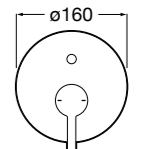

Naia / Ceramic disc cartridge

Wall-mounted basin mixer

RocaBox

Bidet mixer

Wall-mounted mixers

Dimensions in mm. Available in Chrome. Flow rates provided are tested at 3 bar pressure
The prices shown are recommended retail prices excluding VAT (including VAT is shown in brackets)

Built-in mixers

RocaBox is required for installation with built-in mixer.

RocaBox is required for installation with built-in mixer.

Deck-mounted mixers

Wall-mounted bath spout

Dimensions in mm. Available in Chrome. Flow rates provided are tested at 3 bar pressure
The prices shown are recommended retail prices excluding VAT (including VAT is shown in brackets)

RocaBox shower valve housing

Dimensions in mm. Available in Chrome. Flow rates provided are tested at 3 bar pressure
The prices shown are recommended retail prices excluding VAT (including VAT is shown in brackets)