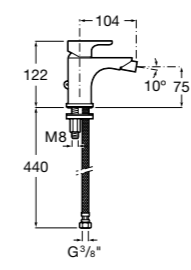

Recommended:
Standard press down waste
Ref. D50010005
£16.37 (€19.64)