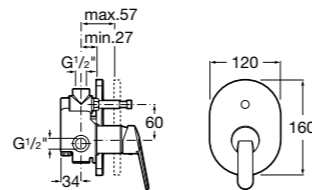

Built in mixer (2 outlets)
Ref. 5A0625C00
£188.18 (€225.82)