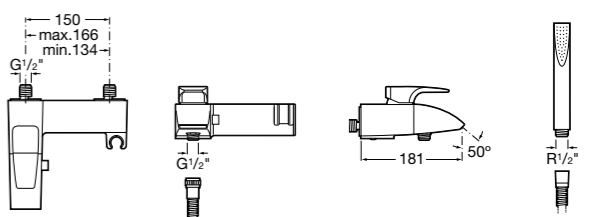

Wall-mounted bath-shower mixer with diverter, 1.7m flexible shower hose, handset, integrated holder and 1/2" water connection

Ref. 5A0150C00
£454.44 (€545.32)

Note: Cannot be used with pillars