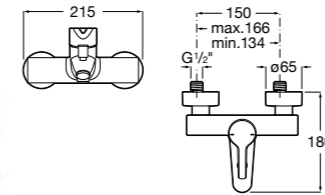

Wall-mounted shower mixer (no kit)

Ref. 5A213BC00
£165.00 (€198.00)