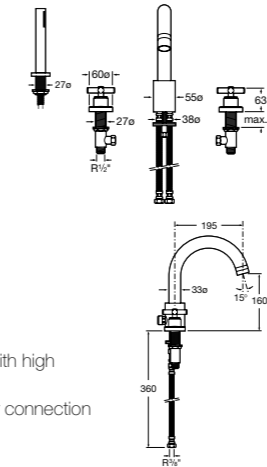

Deck-mounted bath-shower mixer

Deck-mounted 4-hole bath-shower mixer with high central spout, diverter, handset, 1.75 m flexible shower hose and 3/8" water connection

Ref. 5A0943C00
£449.58 (€539.50)

Floorstanding bath-shower mixer