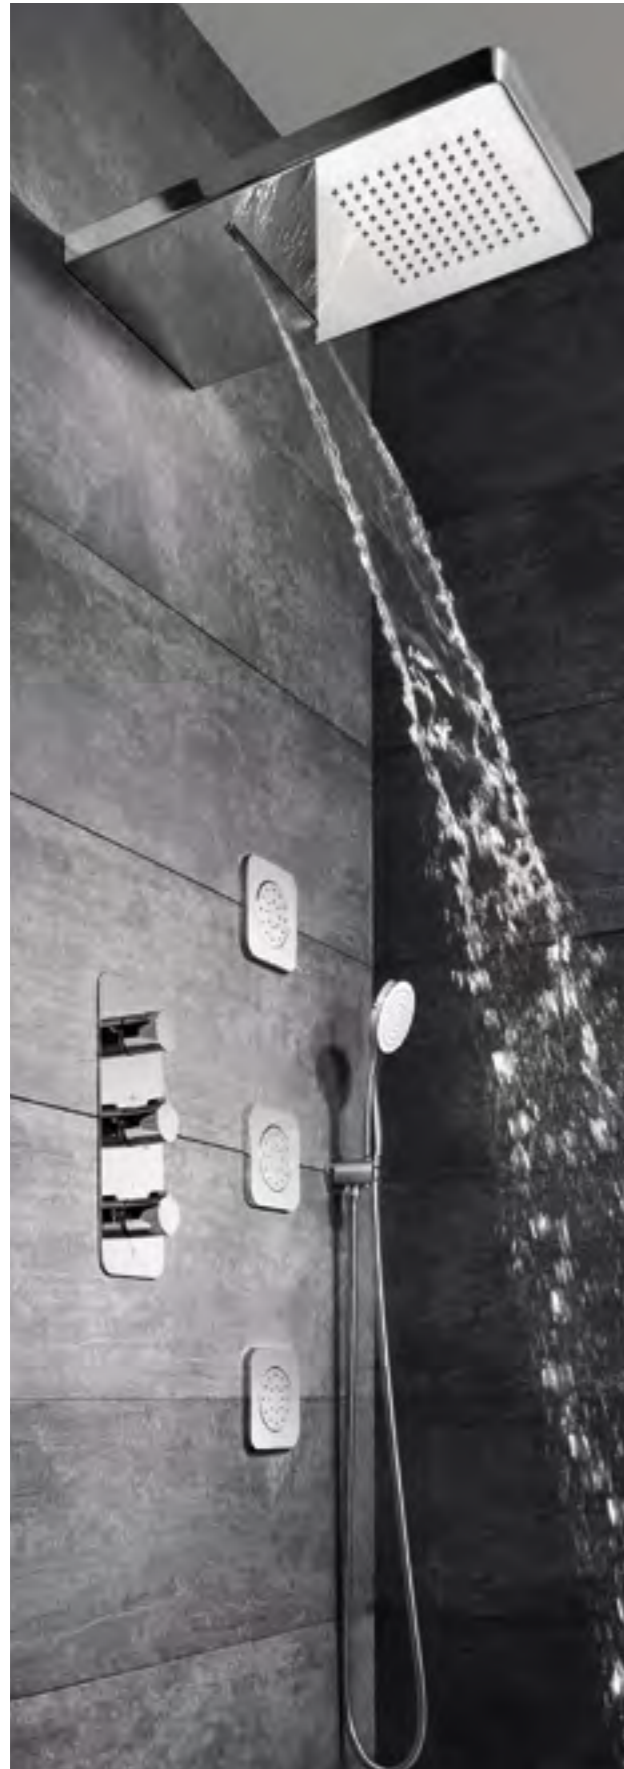

Puzzle / Built-in mixers

Puzzle Built-in thermostatic shower mixers

Built-in thermostatic mixer with 3-way diverter, handset and integrated fixed bracket (3 outlets)

Ref. 5A2805C00
£787.34 (£944.81)

Built-in thermostatic mixer with 3-way diverter (3 outlets)

Ref. 5A2778C00
£889.30 (£1067.16)

Built-in thermostatic mixer with 4-way diverter (4 outlets)

Ref. 5A2878C00
£962.94 (£1155.52)

Dimensions in mm. Available in Chrome. Flow rates provided are tested at 3 bar pressure. The prices shown are recommended retail prices excluding VAT (including VAT is shown in brackets)

Puzzle Built-in thermostatic shower mixers

Built-in thermostatic mixer with 5-way diverter (5 outlets)

Ref. 5A2978C00
£991.26 (£1189.51)