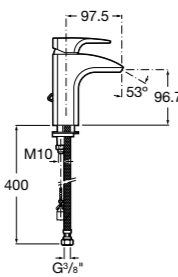

Basin mixers

Bidet mixers

Wall-mounted mixers

Built-in mixers

Deck-mounted mixers

Thesis / Ceramic disc cartridge

Basin mixers

Monobloc basin mixer with 6 l/min flow limiter, retractable chain and 3/8" flexible supply hoses (excludes waste)