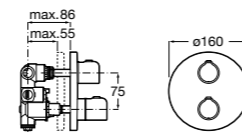

Built-in thermostatic in mixer (2 outlets)
Ref. 5A2A18C00
£289.29 (£347.14)