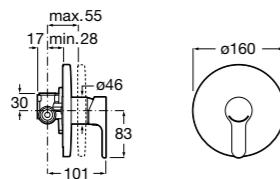

Built-in mixers

Built-in mixer (1 outlet)

Ref. 5A2A09C00
£118.20 (€141.84)