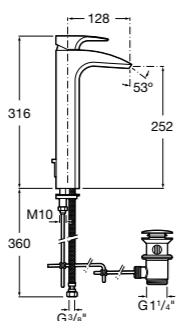

Extended monobloc basin mixer with 6 l/min flow limiter, pop-up waste and 3/8" flexible supply hoses

Ref. 5A3450C00
£454.44 (€545.32)