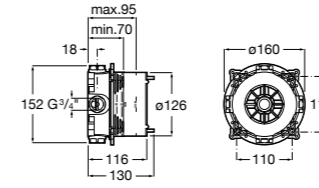

NAIA

Built-in mixers