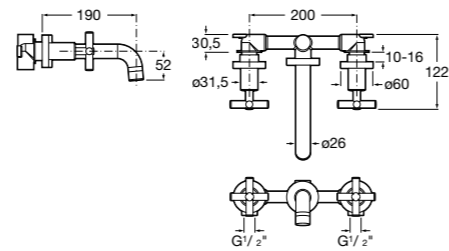

Ref. 5A4743C00
£256.00 (€307.20)

Deck-mounted 3-hole basin mixer with central swivel spout, aerator, pop-up waste and 3/8" flexible supply hoses

Ref. 5A4443C00
£344.42 (€413.31)

Dimensions in mm. Available in Chrome. Flow rates provided are tested at 3 bar pressure
The prices shown are recommended retail prices excluding VAT (including VAT is shown in brackets)