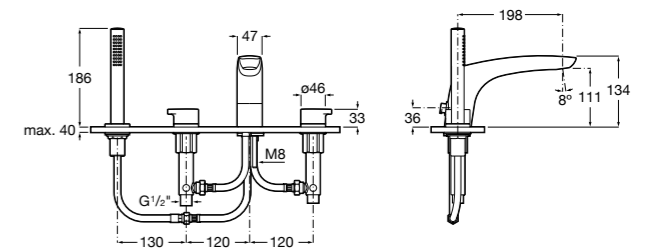

Bidet mixer

Bidet mixer with lateral handle with pop-up waste and 3/8" flexible supply hoses

Ref. 5A603AC00
£386.25 (€463.50)

Deck mounted mixer

Deck-mounted 4-hole bath-shower mixer with Stella shower handset and bath spout