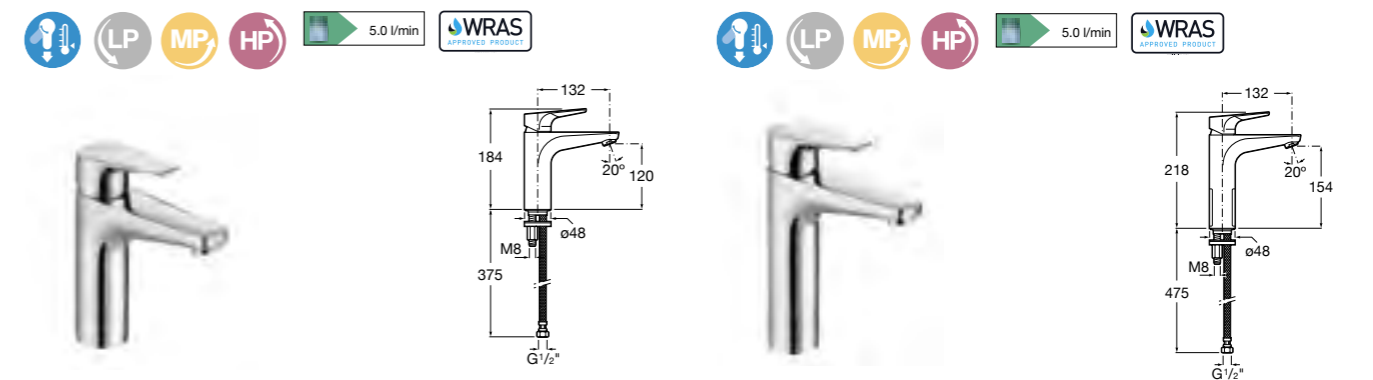

Medium height monobloc basin mixer with smooth body, 5 l/min flow limiter, aerator and 1/2" flexible supply hoses

Ref. 5A3990C0R
£175.59 (€210.71)

Medium plus height monobloc basin mixer with smooth body, 5 l/min flow limiter, aerator and 1/2" flexible supply hoses

Ref. 5A3D90C0R
£186.92 (€224.31)

Due to the cold start system, the handle of these products turns 110° to the left only so may not be compatible with basins where the taphole is situated in the back right corner.