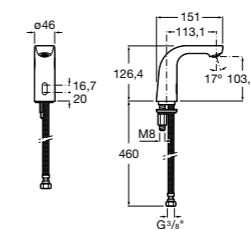

Electronic monobloc basin mixer (single water supply) with flexible supply hose, powered by 230V mains connection. Includes power supply.

Ref. 5A5709C00
£311.54 (€373.85)

Recommended:
Standard press down waste
Ref. D50010005
£16.37 (€19.64)