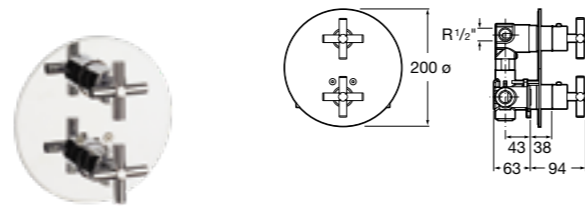

Built-in thermostatic mixer (2 outlets)

Ref. 5A0C43C00
£681.60 (€817.92)

RocaBox is required for installation with built-in mixer. See page 153.