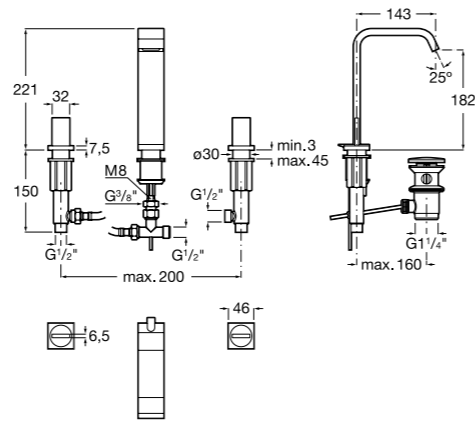

Basin mixers

Built-in mixers

Deck-mounted mixers

Flat / Ceramic disc cartridge

NEW

Basin mixers

Deck-mounted 2 hole basin mixer with pop-up waste, 6 l/min flow limiter and 1/2" flexible supply hose.

Ref. 5A3832C0N
£270.00 (€324.00)