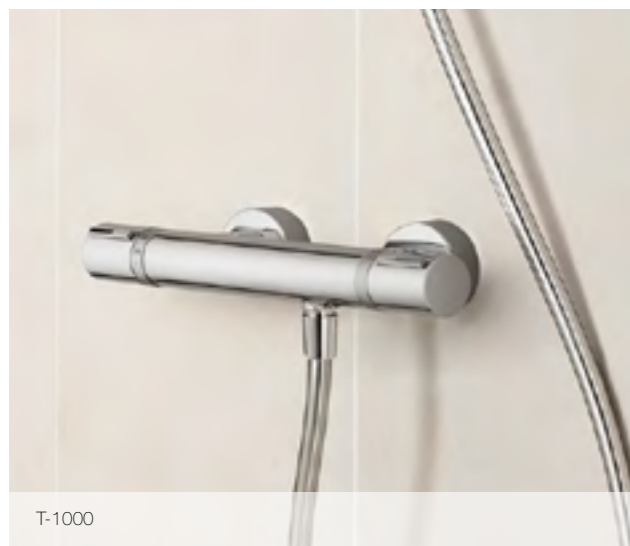

Thermostatic collections / Product range overview

T-1000

DECK-T

PUZZLE-T

Wall-mounted mixers

Page No.

T-2000		
5A2A88C00	T-2000 wall-mounted thermostatic shower mixer (no kit)	130
T-1000 Square		
5A121AC00	T-1000 wall-mounted thermostatic bath-shower mixer (no kit)	130
5A141AC00	T-1000 wall-mounted thermostatic shower mixer (no kit)	130
T-1000 Round		
5A1109C00	T-1000 wall-mounted thermostatic bath-shower mixer with handset, hose and bracket	132
5A1309C00	T-1000 wall-mounted thermostatic shower mixer with handset, hose and bracket	132
057520C00	T-1000 shower box kit including wall-mounted bath-shower mixer, hose, handset and riser rail	132
057510C00	T-1000 shower box kit including wall-mounted shower mixer, hose, handset and riser rail	132
T-500		
5A1318C00	T-500 wall-mounted thermostatic shower mixer (no kit)	135
5A1118C00	T-500 wall-mounted thermostatic bath-shower mixer (no kit)	135
Victoria-T		
5A1318C00	Victoria-T wall-mounted thermostatic shower mixer (no kit)	140
5A1118C00	Victoria-T wall-mounted thermostatic bath-shower mixer (no kit)	140