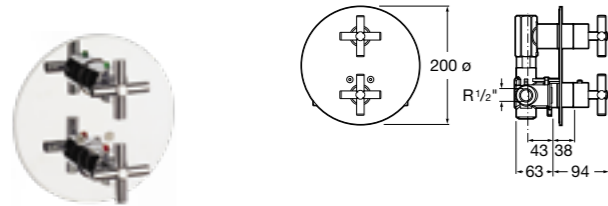

Built-in mixers

Loft-T Built-in thermostatic mixers

NEW

Built-in thermostatic mixer with (1 outlet)

Ref. 5A2C43C00
£663.89 (€796.66)

RocaBox is required for installation with built-in mixer. See page 153.