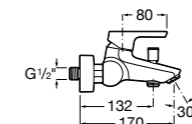

Wall-mounted shower mixer (no kit)

Ref. 5A213BC00
£165.00 (€198.00)