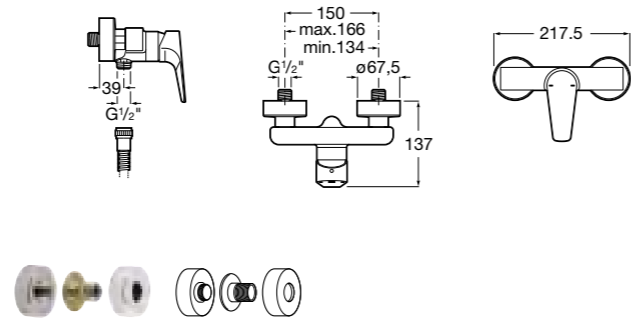

Atlas / Ceramic disc cartridge

Bidet mixers

Monobloc bidet mixer with 5 l/min flow limiter, swivel flow regulator, retractable chain and 3/8" flexible supply hoses

Ref. 5A6190C00
£145.00 (€174.00)

Monobloc bidet mixer with 5 l/min flow limiter, swivel flow regulator, pop up waste and 3/8" flexible supply hoses

Ref. 5A6090C00
£181.26 (€217.51)

Wall-mounted mixers

Wall-mounted shower mixer with 1.5m flexible shower hose, handset and swivel bracket

Ref. 5A2090C00
£192.59 (€231.11)

Optional: Shelf for wall-mounted shower mixer

Ref. 5B4961TP0
£11.33 (€13.60)

Easy Fix Kit (for installing bar shower valve to pipework)

Ref. D50010022
£32.50 (€39.00)