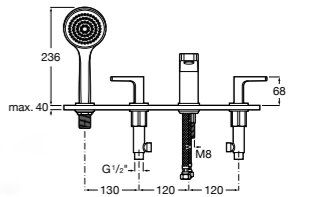

Deck-mounted 4-hole bath-shower mixer with handset and bath spout

Ref. 5A0901C00
£382.15 (€458.58)