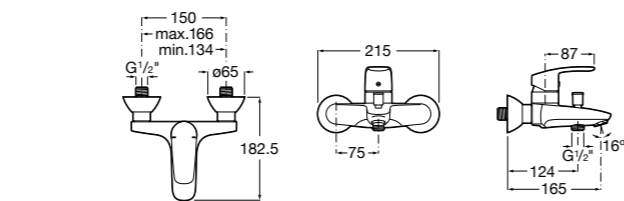

Monodin-N / Ceramic disc cartridge

Bidet mixers

Monobloc bidet mixer with 5 l/min flow limiter, swivel flow regulator, retractable chain and 3/8" flexible supply hoses

Ref. 5A6198C00
£172.21 (€206.65)

Monobloc bidet mixer with 5 l/min flow limiter, swivel flow regulator, pop-up waste and 3/8" flexible supply hoses

Ref. 5A6098C00
£206.35 (€247.62)

Wall-mounted mixers

Wall-mounted shower mixer (no kit)

Ref. 5A2198C00
£129.47 (€155.37)

Easy Fix Kit (for installing bar shower valve to pipework)

Ref. D50010022
£32.50 (€39.00)

Wall-mounted bath-shower mixer (no kit)

Ref. 5A0298C00
£161.84 (€194.21)

Easy Fix Kit (for installing bar shower valve to pipework)

Ref. D50010022
£32.50 (€39.00)

Built-in mixers

Built-in mixer (1 outlet)

Ref. 5A2298C00
£141.13 (€169.36)

Built-in mixer (2 outlets)

Ref. 5A0698C00
£219.54 (€263.45)

Deck-mounted mixers

Deck-mounted bath filler

Ref. 5A1907C00
£239.26 (€287.11)

Deck-mounted bath-shower mixer with 1.7m flexible shower hose, handset and wall bracket

Ref. 5A1807C00
£253.20 (€303.85)