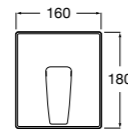

Built-in bath-shower mixer (2 outlets)

Ref. 5A0B50C00
£287.98 (€345.58)

RocaBox is required for installation with built-in mixer.