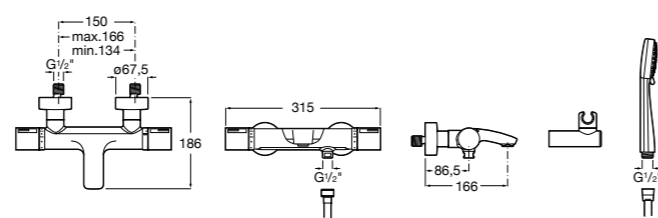

Wall-mounted bath-shower mixer with diverter, 1.7m flexible shower hose, Sensum round 130mm, 4 function (rain, pulse, aquair, spray) handset and swivel wall bracket

Ref. 5A0111C00
£294.55 (€353.46)

Easy Fix Kit (for installing bar shower valve to pipework)

Ref. D50010022
£32.50 (€39.00)

Built-in mixers

Built-in mixer (1 outlet)

Ref. 5A2B11C00
£226.58 (€271.90)

RocaBox is required for installation with built-in mixer.

Built-in mixer (2 outlets)

Ref. 5A0B11C00
£266.03 (€319.24)

RocaBox is required for installation with built-in mixer.

RocaBox

RocaBox, concealed shower valve housing for installation

Ref. 525869403
£89.90 (€107.88)