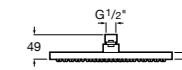

Ref. 5B2150C00
£38.89 (€46.67)

250mm Diameter

Circular high-flow shower head with pivot connection and 1/2" water connection. Can be mounted on wall or ceiling with optional fixing kits. Chrome plated ABS. Features EasyClean nozzles to help prevent limescale build-up.