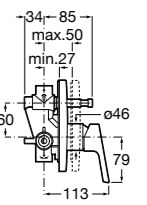

Malva / Ceramic disc cartridge

NEW

Basin mixers

Monobloc basin mixer with 5 l/m flow limiter, aerator, pop-up waste and 1/2" flexible supply hoses

Ref. 5A303BC0R
£119.00 (€142.80)

Monobloc basin mixer with smooth body, 5 l/m flow limiter, aerator and 1/2" flexible supply hoses

Ref. 5A323BC0R
£99.00 (€118.80)

Recommended:
Standard press down waste

Ref. D50010005
£16.37 (€19.64)

Extended height monobloc basin mixer with smooth body, 5 l/m flow limiter, aerator and 1/2" flexible supply hoses

Ref. 5A373BC0R
£180.00 (€216.00)

Recommended:
Standard press down waste

Ref. D50010005
£16.37 (€19.64)

Bidet mixers

Monobloc bidet mixer with swivel flow regulator, pop-up waste, 8 litre/min flow limiter and 3/8" flexible supply hoses

Ref. 5A603BC00
£140.00 (€168.00)

Monobloc bidet mixer with swivel flow regulator, retractable chain, 8 litre/min flow limiter and 3/8" flexible supply hoses

Ref. 5A613BC00
£135.00 (€162.00)

NEW New product

Dimensions in mm. Available in Chrome. Flow rates provided are tested at 3 bar pressure. The prices shown are recommended retail prices excluding VAT (including VAT is shown in brackets)

Wall-mounted mixers

Wall-mounted bath-shower mixer with diverter (no kit)

Ref. 5A023BC00
£190.00 (€228.00)

Wall-mounted shower mixer (no kit)

Ref. 5A213BC00
£165.00 (€198.00)

Pillars (allows bath-shower mixers to be deck-mounted)

Ref. D50010009
£56.33 (€67.60)

Built-in mixers

Built-in mixer (1 outlet)

Ref. 5A223BC00
£135.00 (€162.00)

Built-in mixer (2 outlets)

Ref. 5A063BC00
£160.00 (€192.00)

RocaBox

RocaBox, concealed shower valve housing for installation

Ref. 525869403
£89.90 (€107.88)

NEW New product