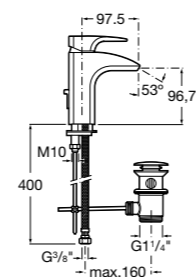

Monobloc basin mixer with 6 l/min flow limiter, pop-up waste and 3/8" flexible supply hoses

Ref. 5A3050C00
£319.74 (€383.69)