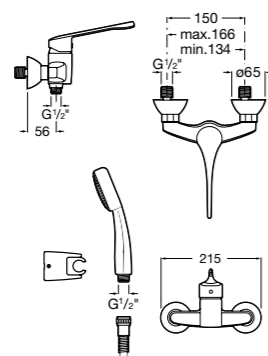

Wall-mounted bath and shower mixer with diverter with 1.7m flexible shower hose, handset and swivel wall bracket

Ref. 5A0123C02
£152.93 (€183.52)