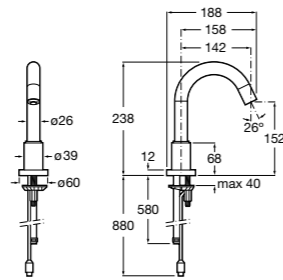

Electronic monobloc basin mixer (single water supply) with flexible supply hose and integrated spout sensor, includes power supply.

Ref. 5A4343C00
£373.85 (€448.62)

Optional: Thermostatic mixing valve (TMV)

Ref. 001224567
£91.90 (€110.28)

Note: To achieve a pre-set water temperature, a thermostatic mixing valve is required to mix the hot and cold water supplies. WRAS approval is only applicable to the thermostatic mixing valve.