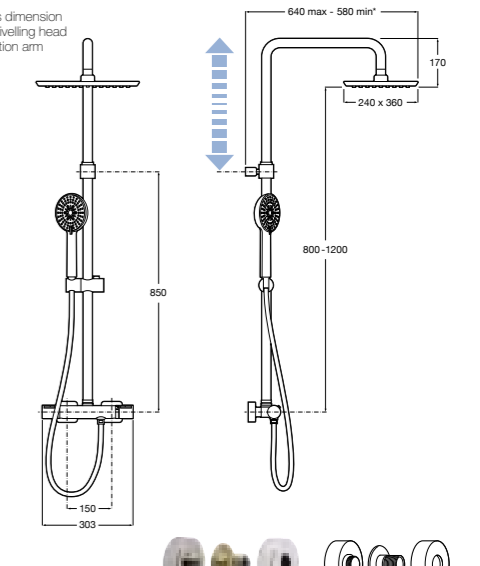

General Features

- Thermostatic
- Adjustable installation height
- Stella round 100mm diameter, 3 function handset with smooth hose - Rain / Pulse / Aquair
- Rain effect overhead shower rose
- Chrome finish

Thermostatic shower column with adjustable installation height, Stella handset and swivelling round rain shower head

Ref. 5A2080C00
£781.80 (€938.16)

* Please note this dimension refers to the swivelling head and not the fixation arm