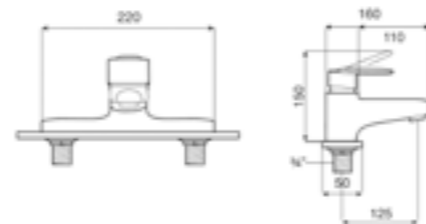

Deck-mounted mixers

Deck-mounted bath filler
Ref. 5A1925C00
£196.93 (£236.31)