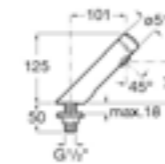

Basin mixers

Self-close (non-concussive) basin mixer, single temperature, 1/2" connection and 3 l/min flow limiter

Ref. 5A4279C00
£339.86 (€407.83)

To achieve a pre-set water temperature, a thermostatic mixing valve (TMV) is required to mix the hot and cold water supplies.