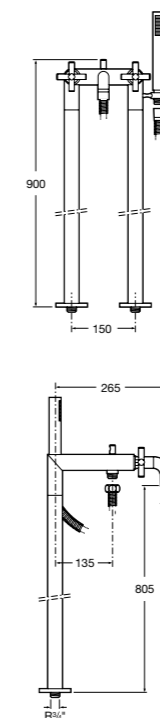

Floorstanding bath-shower mixer with diverter, 1.75 m flexible shower hose, handset and integrated swivel bracket

Ref. 5A2743C00
£875.00 (€1049.99)

Dimensions in mm. Available in Chrome. Flow rates provided are tested at 3 bar pressure
The prices shown are recommended retail prices excluding VAT (including VAT is shown in brackets)