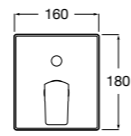

Built-in mixers

L90 Built-in mixers

RocaBox is required for installation with built-in mixer.

RocaBox is required for installation with built-in mixer.

Insignia Built-in mixers

NEW

RocaBox is required for installation with built-in mixer.

RocaBox is required for installation with built-in mixer.

Insignia Built-in thermostatic mixers

NEW

RocaBox is required for installation with built-in mixer.

RocaBox is required for installation with built-in mixer.

T-500 Built-in thermostatic mixers

Lanta Built-in mixers

RocaBox is required for installation with built-in mixer.

RocaBox is required for installation with built-in mixer.

RocaBox Shower valve housing