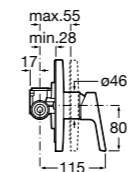

Built-in mixer (2 outlets)

Ref. 5A063BC00
£160.00 (€192.00)