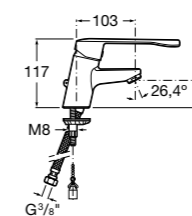

Recommended:
Standard press down waste

Ref. D50010005
£16.37 (€19.64)