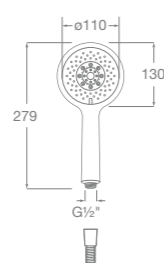

Sensum Round

130mm diameter - Chrome with 1/2" water connection
2 functions: Rain and Aquair

Ref. 5B9107C00
£30.34 (£36.41)