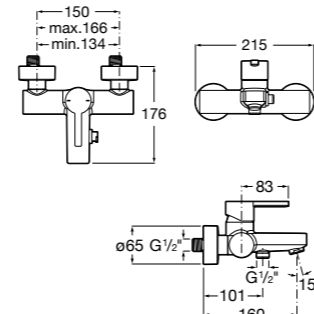

Wall-mounted bath-shower mixer (no kit) and 1/2" water connection
Ref. 5A0296C00
£242.76 (£291.31)
Compatible with pillars. For further details please see page 184

Dimensions in mm. Available in Chrome. Flow rates provided are tested at 3 bar pressure
The prices shown are recommended retail prices excluding VAT (including VAT is shown in brackets)

Built-in mixers

RocaBox is required for installation with built-in mixer.

RocaBox is required for installation with built-in mixer.