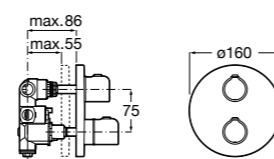

Built-in thermostatic mixer (2 outlets)
Ref. 5A2A18C00
£289.29 (€347.14)