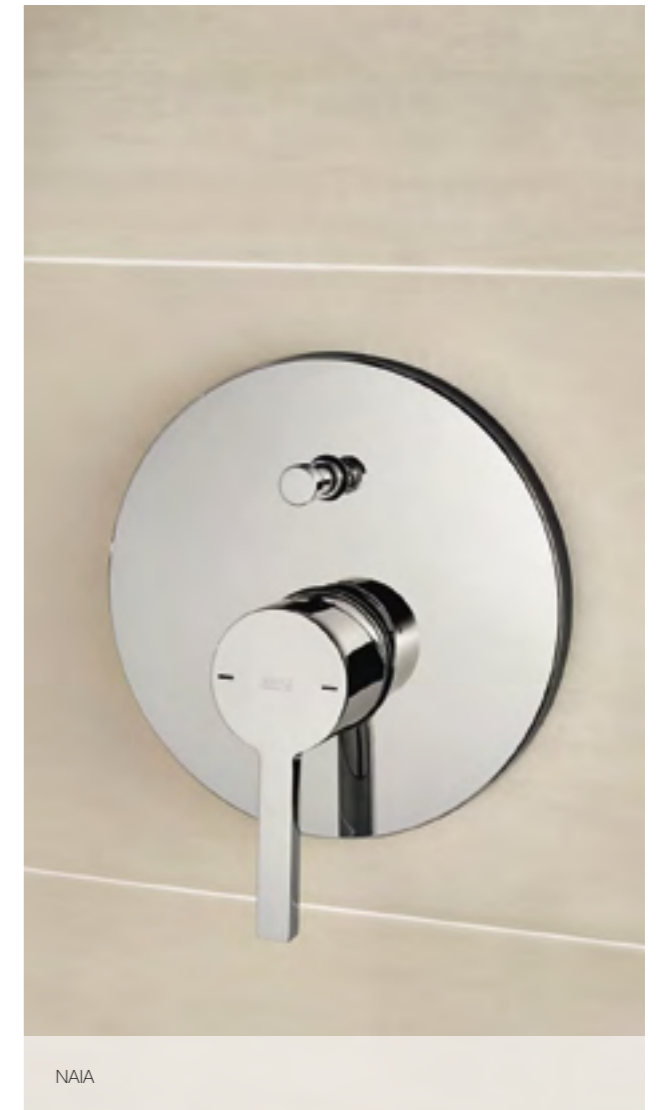

Built-in mixer (2 outlets)

Ref. 5A0B96C00
£197.06 (€236.47)

RocaBox is required for installation with built-in mixer.

RocaBox Shower valve housing

RocaBox, concealed shower valve housing for installation

Ref. 525869403
£89.90 (€107.88)