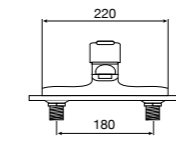

Atlas

Deck-mounted bath filler

Ref. 5A1990C00
£267.70 (€321.24)