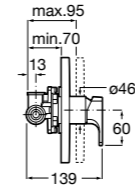

Built-in mixers

Built-in mixer (1 outlet)
Ref. 5A2B01C00
£278.49 (€334.19)

RocaBox is required for installation with built-in mixer.