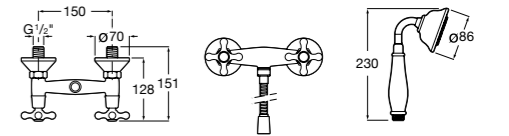

Wall-mounted bath-shower mixers

Twin-lever wall-mounted shower mixer with 1.5m flexible shower hose, handset and wall bracket. 1/2" water connection.

Ref. 5A204BC00
£330.03 (£396.04)