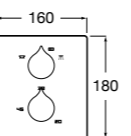

Built-in mixers

L90 Built-in mixers

RocaBox is required for installation with built-in mixer.

RocaBox is required for installation with built-in mixer.

Insignia Built-in mixers

NEW

RocaBox is required for installation with built-in mixer.

RocaBox is required for installation with built-in mixer.

Insignia Built-in thermostatic mixers

NEW

RocaBox is required for installation with built-in mixer.

RocaBox is required for installation with built-in mixer.

T-500 Built-in thermostatic mixers

Lanta Built-in mixers

RocaBox is required for installation with built-in mixer.

RocaBox is required for installation with built-in mixer.

RocaBox Shower valve housing