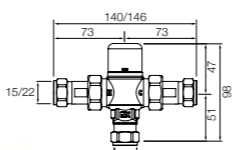

Electronic basin mixers

Loft Electronic basin mixers

Electronic monobloc basin mixer (single water supply) with flexible supply hose and integrated spout sensor, powered by 4 AA alkaline batteries.

Ref. 5A4243C00
£339.86 (€407.83)

To achieve a preset water temperature, a thermostatic mixing valve (TMV) is required to mix the hot and cold water supplies

Electronic monobloc basin mixer (single water supply) with flexible supply hose and integrated spout sensor, includes power supply.

Ref. 5A4343C00
£373.85 (€448.62)

Optional: Thermostatic mixing valve (TMV)

Ref. 001224567
£91.90 (€110.28)

Note: To achieve a pre-set water temperature, a thermostatic mixing valve is required to mix the hot and cold water supplies. WRAS approval is only applicable to the thermostatic mixing valve.

L90 Electronic basin mixers

Electronic monobloc basin tap (single water supply) with flexible supply hose. Powered by 4 AA alkaline batteries (1.5V LRG)

Ref. 5A5601C00
£549.44 (€659.33)

Electronic monobloc basin tap (single water supply) with flexible supply hose Mains operated at 230V. Includes power supply(1.5V LRG)

Ref. 5A5701C00
£583.43 (€700.12)

Optional: Thermostatic mixing valve (TMV)

Ref. 001224567
£91.90 (€110.28)

Note: To achieve a pre-set water temperature, a thermostatic mixing valve is required to mix the hot and cold water supplies. WRAS approval is only applicable to the thermostatic mixing valve.

Extended electronic monobloc basin mixer (single water supply) with flexible supply hose and integrated spout sensor, powered by 4 AA alkaline batteries.

Ref. 5A3143C00
£362.52 (€435.02)

To achieve a preset water temperature, a thermostatic mixing valve (TMV) is required to mix the hot and cold water supplies