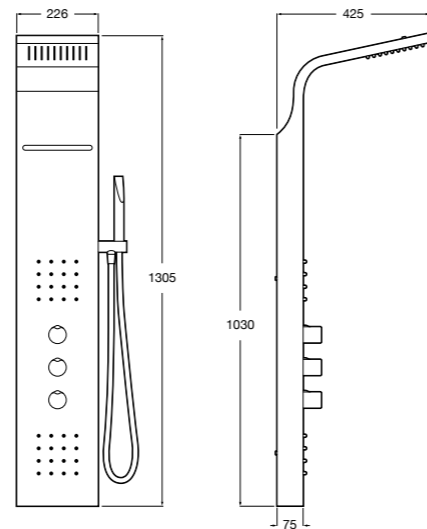

Ref. 5A9743C00
£1147.07 (€1376.48)

Evolution Shower column

General Features

- Thermostatic
- Rain-effect overhead shower rose
- Handset
- Waterfall
- Integrated jets
- 4 way diverter:
 - Overhead shower rose
 - Handset
 - Upper and lower jets
 - Waterfall spout