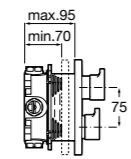

Built-in thermostatic mixer (2 outlets)
5A0C3AC00
£483.75 (£580.50)

RocaBox is required for installation with built-in mixer.