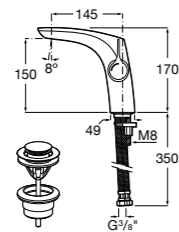

Insignia / Ceramic disc cartridge

NEW

Basin mixers

Medium height monobloc basin mixer with smooth body, 5 l/min flow limiter, 3/8" flexible supply hoses and press down waste

Ref. 5A323AC00
£360.50 (€432.60)