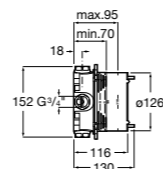

RocaBox, concealed shower valve housing for installation

Ref. 525869403
£89.90 (£107.88)