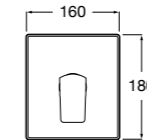

Built-in mixers

Built-in mixer (1 outlet)
Ref. 5A2B01C00
£278.49 (€334.19)

RocaBox is required for installation with built-in mixer.