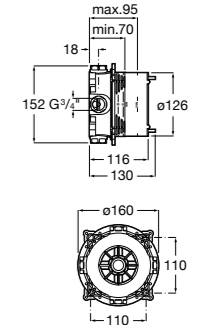

RocaBox

RocaBox, concealed shower valve housing for installation

Ref. 525869403
£89.90 (€107.88)