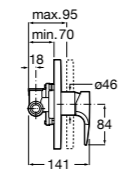

Built-in bath-shower mixer (2 outlets)

Ref. 5A0B50C00
£287.98 (€345.58)

RocaBox is required for installation with built-in mixer.