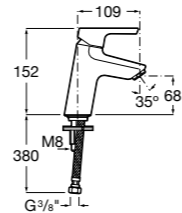

Recommended:
Standard press down waste

Ref. D50010005
£16.37 (€19.64)