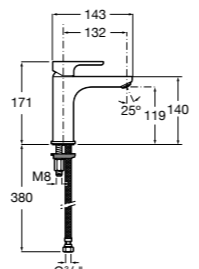

Recommended:
Standard press down waste
Ref. D50010005
£16.37 (€19.64)

Due to the cold start system, the handle of these products turns 110° to the left only so may not be compatible with basins where the taphole is situated in the back right corner.