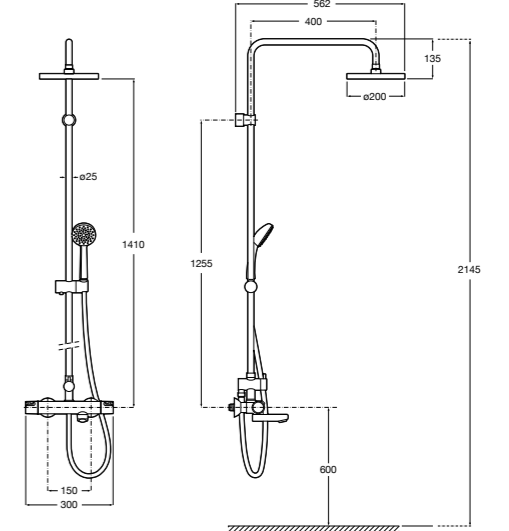

Victoria-T Thermostatic bath-shower column

Easy Fix Kit (for installing bar shower valve to pipework)
Ref. D50010022
£32.50 (£39.00)

Thermostatic bath-shower column with retractable bath-filler spout
Ref. 5A2718C00
£775.96 (£931.15)

General Features

- Thermostatic
- 100mm 1 mode handset - Rain
- Rain effect overhead shower rose
- Chrome finish