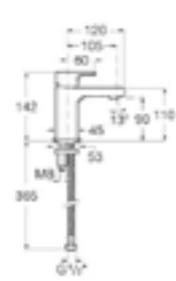

L90 / L90C / Ceramic disc cartridge

Basin mixers

L90C Monobloc basin mixer with smooth body, 5 l/min flow limiter, cold start function and 1/2" flexible supply hoses (excludes waste)

Ref. 5A3B01C0R
£264.64 (£317.57)