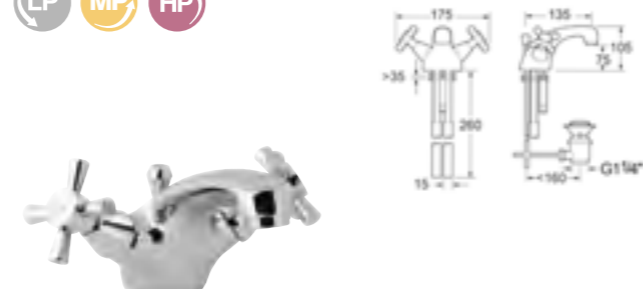

Basin mixers

Deck-mounted bath-shower mixers

Wall-mounted shower column

Danube Cross / Ceramic disc cartridge

Basin mixers

Basin pillar taps with cross heads (pair)

Ref. D50010030
£58.46 (£70.16)

Monobloc basin mixer with cross heads and pop-up waste