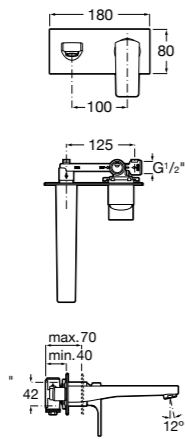

L90 / L90C / Ceramic disc cartridge

Wall-mounted mixer

Wall-mounted basin mixer
Ref. 5A3L20C00
£432.60 (€519.12)