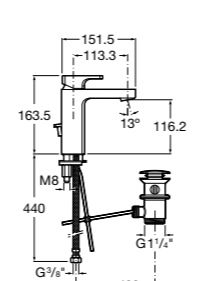

Ref. 5A3001C00
£285.28 (£342.33)

L90C Medium height monobloc basin mixer with smooth body, 5 l/min flow limiter, cold start function and 1/2" flexible supply hoses (excludes waste)

Ref. 5A3C01C0R
£370.93 (£445.12)