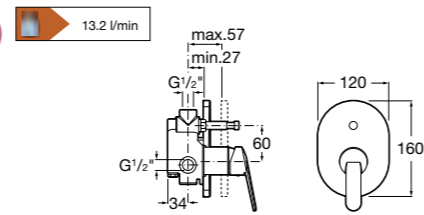

Pillars (allows bath-shower mixers to be deck-mounted)

Ref. D50010009
£56.33 (€67.60)

Victoria / Ceramic disc cartridge

Built-in mixers

Built-in mixer (1 outlet)
Ref. 5A2225C00
£117.61 (£141.13)

Built-in mixer (2 outlets)
Ref. 5A0625C00
£188.18 (£225.82)