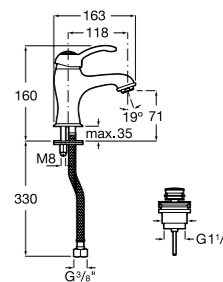

Monobloc basin mixer with smooth body, 5 l/min flow limiter, 3/8" flexible supply hoses and press down waste

Ref. 5A304BC00
£235.95 (£283.14)