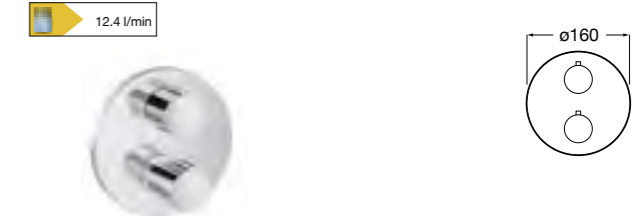

Built-in thermostatic mixer (2 outlets)

Ref. 5A0C09C00
£449.24 (€539.09)

RocaBox is required for installation with built-in mixer. See page 153.