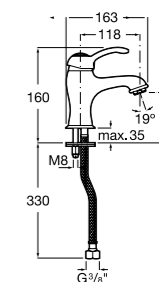

Monobloc basin mixer with smooth body, 5 l/min flow limiter, 3/8" flexible supply hoses (excludes waste)

Ref. 5A314BC00
£222.82 (£267.38)

Recommended:
Standard press down waste

Ref. D50010005
£16.37 (£19.64)