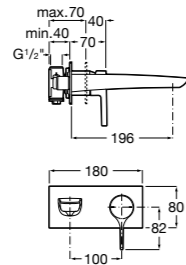

Wall-mounted basin mixer

Wall-mounted basin mixer with 1/2" connection

Ref. 5A353AC00
£360.50 (€432.60)

Recommended: Standard press down waste

Ref. D50010005
£16.37 (€19.64)

RocaBox is required for installation with wall-mounted basin mixer