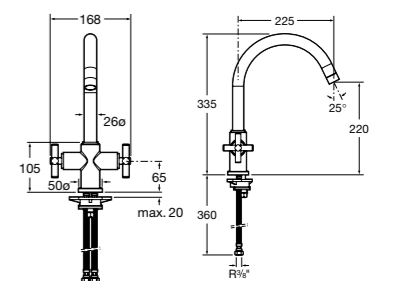

Kitchen mixer

Monobloc kitchen mixer with high swivel spout, aerator and 3/8" flexible supply hoses

Ref. 5A8443C00
£360.66 (€432.80)