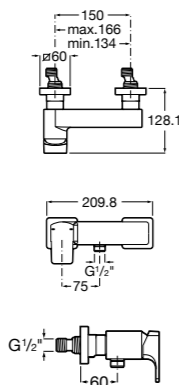

Monobloc bidet mixer with side handle, 8 l/min flow limiter, swivel flow regulator, pop-up waste and 3/8" flexible supply hoses
Ref. 5A6301C00
£393.95 (€472.75)

Wall-mounted mixers

Wall-mounted shower mixer (Excluding kit)
Ref. 5A2D01C00
£272.08 (€326.50)