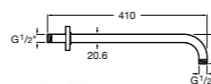

5 / Shower wall fixing arm and shower hose outlet

Wall shower arm for RainSense and RainDream shower heads 400mm with 1/2" water connection

Ref. 5B0250C00
£38.89 (£46.67)