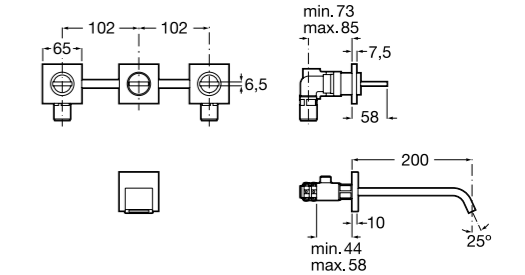

Built-in mixers

Built-in mixer (2 outlets) with bath spout

Ref. 5A0832C0N
£396.06 (€475.27)