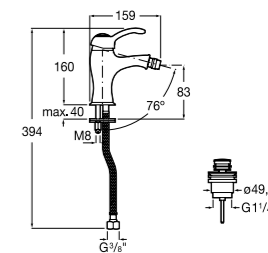

Bidet mixer

Monobloc bidet mixer with press down waste and 3/8" flexible supply hoses

Ref. 5A604BC00
£242.05 (£290.46)

Dimensions in mm. Available in Chrome. Flow rates provided are tested at 3 bar pressure. The prices shown are recommended retail prices excluding VAT (including VAT is shown in brackets)