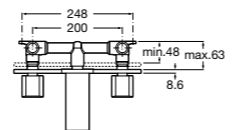

Thesis / Ceramic disc cartridge

Basin mixers

Monobloc basin mixer with 6 l/min flow limiter, retractable chain and 3/8" flexible supply hoses (excludes waste)

Ref. 5A3150C00
£292.14 (€350.57)

Recommended:
Standard press down waste

Ref. D50010005
£16.37 (€19.64)

Monobloc basin mixer with 6 l/min flow limiter, pop-up waste and 3/8" flexible supply hoses

Ref. 5A3050C00
£319.74 (€383.69)

Extended monobloc basin mixer with 6 l/min flow limiter, pop-up waste and 3/8" flexible supply hoses

Ref. 5A3450C00
£454.44 (€545.32)

Deck-mounted 3 hole dual-control basin mixer with central spout, pop-up waste and 1/2" water connection

Ref. 5A4450C00
£571.76 (€686.12)

Wall-mounted basin mixers

Wall-mounted single-lever basin mixer with 8 l/min flow limiter (excludes waste)

Ref. 5A4750C00
£332.70 (€399.24)

Recommended:
Standard press down waste

Ref. D50010005
£16.37 (€19.64)

Wall-mounted 3 hole dual-control basin mixer with 8 l/min flow limiter (excludes waste)

Ref. 5A4550C00
£395.56 (€474.67)

Recommended:
Standard press down waste

Ref. D50010005
£16.37 (€19.64)

Bidet mixers

Monobloc bidet mixer with 6 l/min flow limiter, swivel flow regulator, retractable chain and 3/8" flexible supply hoses (excludes waste)

Ref. 5A6150C00
£274.30 (€329.16)

Recommended:
Standard press down waste

Ref. D50010005
£16.37 (€19.64)

Monobloc bidet mixer with 6 l/min flow limiter, swivel flow regulator, pop-up waste and 3/8" flexible supply hoses

Ref. 5A6050C00
£314.85 (€377.82)

Wall-mounted mixers

Wall-mounted shower mixer with 1.7m flexible shower hose, handset, integrated holder and 1/2" water connection

Ref. 5A2050C00
£373.29 (€447.95)