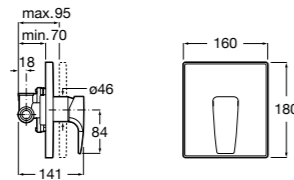

Thesis / Ceramic disc cartridge

Built-in mixers