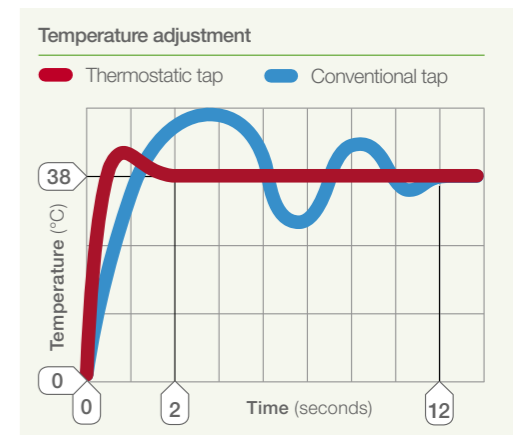

Thermostatic functions

Enjoy the water for your shower at the desired temperature and flow irrespective of variations in the water pressure. Roca's thermostatic mixers are designed for maximum safety and comfort for everyday use.

Quick Reaction®

Quick Reaction® technology ensures that Roca thermostatic fittings reach the required flow and temperature in less than 3 seconds. Both then remain constant, irrespective of variations in water pressure.

Quick Reaction®	
Feature:	Reach your desired temperature in less than 3 seconds
Benefit:	Water and energy savings

SafeTouch®

Development in materials has allowed Roca to develop SafeTouch® technology which prevents the chrome plating on thermostatic fittings from overheating. This eliminates the risk of scalding and is particularly beneficial in environments used by the young, the elderly and the less mobile.

SafeTouch®	
Feature:	Prevent the chrome plating on thermostatic fittings from overheating
Benefit:	Eliminating the risk of scalding

Security 38®

A safety device (red button) that stops the control handle from being turned beyond 38°C.

Security 38®	
Feature:	Limit the temperature to 38°
Benefit:	Water and energy savings

ECO STOP flow limiter

A selection of thermostatic wall-mounted products come with an Eco flow button that instantly reduces the water flow by 50% when selected.

50% ECO	
Feature:	Reduce water flow by 50%
Benefit:	Water and energy savings

Flow limiter. Limit your water consumption by up to 50%.**

- Environmental benefit
- Product benefit

**Flow rates provided are tested at 3 bar pressure