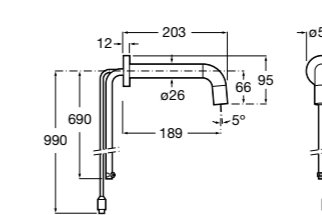

Optional: Thermostatic mixing valve (TMV)

Ref. 001224567
£91.90 (€110.28)

Note: To achieve a pre-set water temperature, a thermostatic mixing valve is required to mix the hot and cold water supplies. WRAS approval is only applicable to the thermostatic mixing valve.

Dimensions in mm. Available in Chrome. Flow rates provided are tested at 3 bar pressure
The prices shown are recommended retail prices excluding VAT (including VAT is shown in brackets)