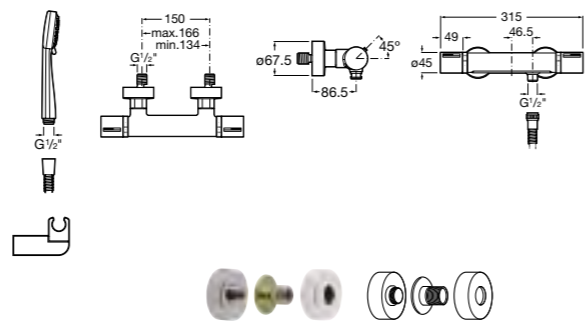

Wall-mounted thermostatic shower mixer with Stella 80/3 handset, 1.5m flexible hose, swivel wall bracket and 1/2" water connection

Ref. 5A1309C00
£324.72 (£389.66)

Shower box wall-mounted thermostatic shower mixer. Includes 5A1309C00 plus standard rail kit

Ref. 057510C00
£362.56 (£435.07)

Easy Fix Kit (for installing bar shower valve to pipework)

Ref. D50010022
£32.50 (£39.00)

Escuadra Wall-mounted mixers

NEW

Wall-mounted shower mixer (no kit)

Ref. 5A2D01C00
£272.08 (£326.50)

Please see page 141 for recommended shower accessories

Wall-mounted bath-shower mixer (no kit)

Ref. 5A0D01C00
£367.18 (£440.62)

Please see page 141 for recommended shower accessories

L90 Wall-mounted mixers

Wall-mounted shower mixer (no kit)

Ref. 5A2D01C00
£272.08 (£326.50)

Please see page 141 for recommended shower accessories