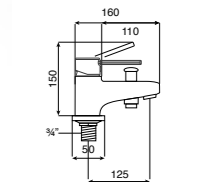

Wall-mounted mixers

Wall-mounted shower mixer with 1.5m flexible shower hose, Stella 80/1 handset, swivel wall bracket and 1/2" water connection

Ref. 5A2060C02
£184.63 (£221.55)

Easy Fix Kit (for installing bar shower valve to pipework)