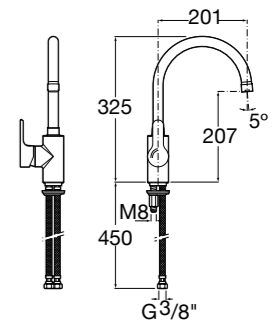

Kitchen mixer