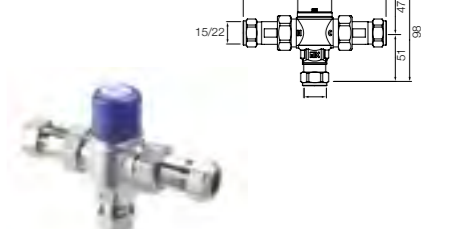

Optional: Thermostatic mixing valve (TMV)

Ref. 001224567
£91.90 (€110.28)

Note: To achieve a pre-set water temperature, a thermostatic mixing valve is required to mix the hot and cold water supplies. WRAS approval is only applicable to the thermostatic mixing valve.

Wall-mounted electronic basin mixer with flexible supply hose and integrated spout sensor, powered by 4 AA alkaline batteries.

Ref. 5A5643C00
£379.51 (€455.42)

To achieve a preset water temperature, a thermostatic mixing valve (TMV) is required to mix the hot and cold water supplies