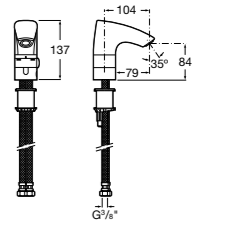

Electronic monobloc basin mixer with external temperature control and flexible supply connections.
Powered by 4 AA alkaline batteries (1.5V LRG)

Ref. 5A5302C00
£582.87 (€699.44)