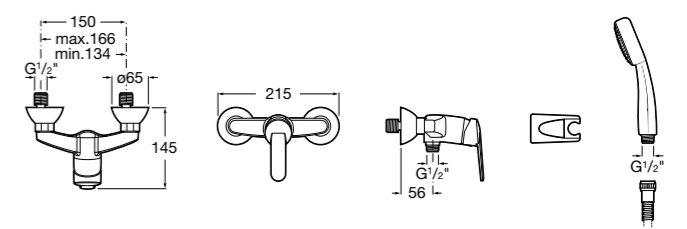

Ref. D50010022
£32.50 (€39.00)