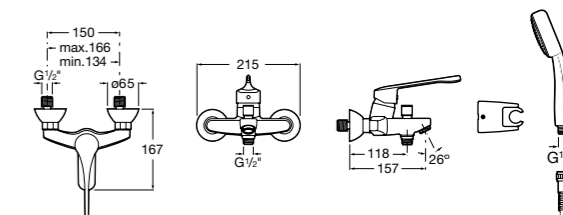

Dimensions in mm. Available in Chrome. Flow rates provided are tested at 3 bar pressure
The prices shown are recommended retail prices excluding VAT (including VAT is shown in brackets)