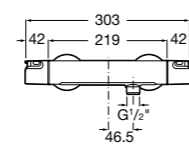

Easy Fix Kit (for installing bar shower valve to pipework)
Ref. D50010022
£32.50 (€39.00)