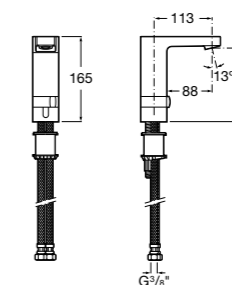

Electronic monobloc basin mixer with temperature control and 3/8" flexible supply hose. Powered by 4 AA alkaline batteries (1.5V LRG)

Ref. 5A5301C00
£584.13 (€700.96)

Electronic monobloc basin mixer with temperature control and 3/8" flexible supply hose. Mains operated at 230V. Includes power supply

Ref. 5A5501C00
£652.06 (€782.47)

Recommended: Standard press down waste

Ref. D50010005
£16.37 (€19.64)

Wall-mounted electronic basin mixer with flexible supply hose and integrated spout sensor, powered by 4 AA alkaline batteries.

Ref. 5A5643C00
£379.51 (€455.42)

To achieve a preset water temperature, a thermostatic mixing valve (TMV) is required to mix the hot and cold water supplies