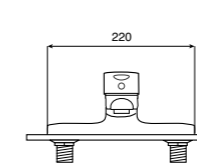

Deck-mounted bath-shower mixer with 1.7m flexible shower hose, handset and swivel wall bracket

Ref. 5A1860C00
£281.84 (£338.21)