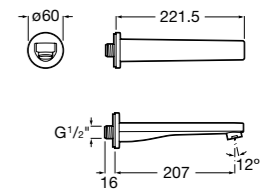

Wall-mounted bath spout

Wall-mounted bath spout
Ref. 525308900
£161.84 (€194.21)