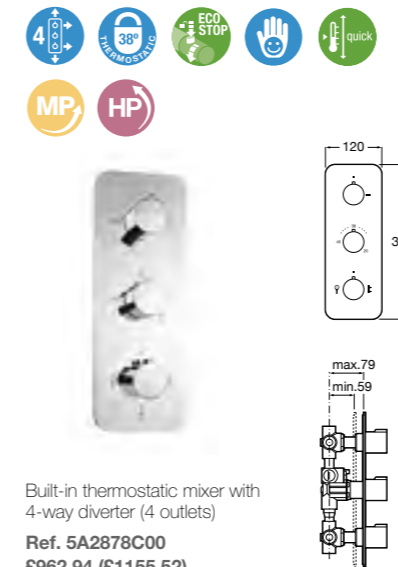

Built-in thermostatic mixer with 4-way diverter (4 outlets)

Ref. 5A2878C00
£962.94 (£1155.52)

According to the type of installation, a stopcock will have to be fitted.

2 / Wall-mounted shower head with rain shower and cascade function