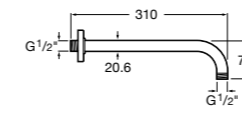

Wall shower fixing arms / For RainSense and RainDream showerheads

Wall shower arm for RainSense and RainDream shower heads
300mm with 1/2" water connection

Ref. 5B0150C00
£29.17 (€35.00)