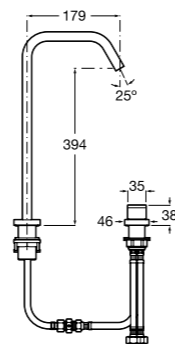

Extended deck-mounted basin mixer with 6 l/min flow limiter and 1/2" flexible supply hose (excludes waste).

Ref. 5A3432C0N
£350.00 (€420.00)

Recommended:
Standard press down waste

Ref. D50010005
£16.37 (€19.64)

NEW New product

Dimensions in mm. Available in Chrome. Flow rates provided are tested at 3 bar pressure. The prices shown are recommended retail prices excluding VAT (including VAT is shown in brackets)

6 litres/min

CDC Ceramic Disc Cartridge

SoftTurn®

EverShine®