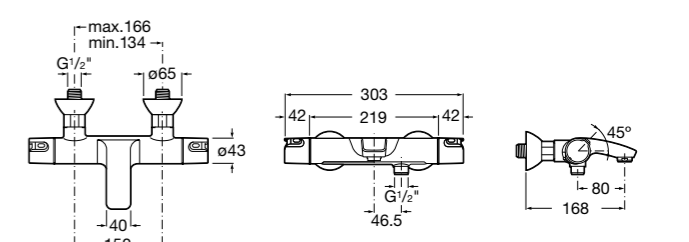

Easy Fix Kit (for installing bar shower valve to pipework)

Ref. D50010022
£32.50 (€39.00)

Pillars (allows bath-shower mixers to be deck-mounted)

Ref. D50010009
£56.33 (€67.60)