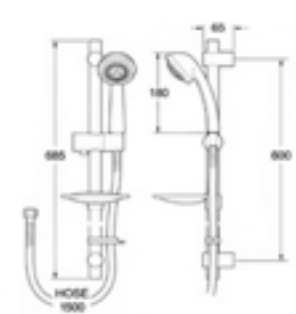

General Features

- Thermostatic
- 3 mode handset
- Cool touch bar
- Includes easy fix kit

Thermostatic shower column with 1.5m hose, cool touch bar, adjustable bracket, easy fix kit and 3 mode handset
Ref. D5001000A
£251.57 (£301.88)