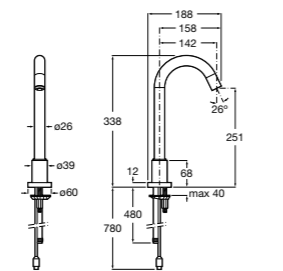

Extended electronic monobloc basin mixer (single water supply) with flexible supply hose and integrated spout sensor, includes power supply

Ref. 5A3943C00
£396.51 (€475.81)

Optional: Thermostatic mixing valve (TMV)

Ref. 001224567
£91.90 (€110.28)

Note: To achieve a pre-set water temperature, a thermostatic mixing valve is required to mix the hot and cold water supplies. WRAS approval is only applicable to the thermostatic mixing valve.