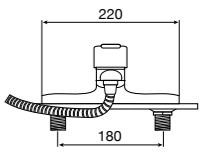

Deck-mounted bath-shower mixer with 1.7m flexible shower hose, handset and wall bracket

Ref. 5A1809C00
£200.75 (€240.90)