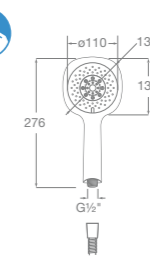

Shower handsets

Sensum Round

130mm diameter - Chrome with 1/2" water connection
4 functions: Rain, Spray, Pulse and Aquair
Ref. 5B1107C00
£32.09 (€38.51)

Sensum Square

130mm diameter - chrome with 1/2" water connection
4 functions: Rain, Spray, Pulse and Aquair
Ref. 5B1108C00
£32.09 (€38.51)