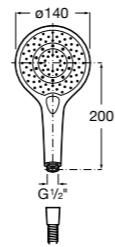

Handsets

Plenum Round

140mm diameter. 1/2" water connection.
Chrome with 3 functions:
Rain, Pulse and Aquair

Ref. 5B1111C00
£45.32 (£54.38)

140mm diameter. 1/2" water connection.
Chrome and White with 3 functions:
Rain, Pulse and Aquair