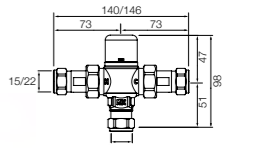

Electronic basin mixers

Loft Electronic basin mixers

Electronic monobloc basin mixer (single water supply) with flexible supply hose and integrated spout sensor, powered by 4 AA alkaline batteries.

Ref. 5A4243C00
£339.86 (€407.83)

To achieve a preset water temperature, a thermostatic mixing valve (TMV) is required to mix the hot and cold water supplies

Electronic monobloc basin mixer (single water supply) with flexible supply hose and integrated spout sensor, includes power supply.

Ref. 5A4343C00
£373.85 (€448.62)

Optional: Thermostatic mixing valve (TMV)

Ref. 001224567
£91.90 (€110.28)

Note: To achieve a pre-set water temperature, a thermostatic mixing valve is required to mix the hot and cold water supplies. WRAS approval is only applicable to the thermostatic mixing valve.

L90 Electronic basin mixers

Electronic monobloc basin tap (single water supply) with flexible supply hose. Powered by 4 AA alkaline batteries (1.5V LRG)

Ref. 5A5601C00
£549.44 (€659.33)

Electronic monobloc basin tap (single water supply) with flexible supply hose Mains operated at 230V. Includes power supply(1.5V LRG)

Ref. 5A5701C00
£583.43 (€700.12)

Optional: Thermostatic mixing valve (TMV)

Ref. 001224567
£91.90 (€110.28)

Note: To achieve a pre-set water temperature, a thermostatic mixing valve is required to mix the hot and cold water supplies. WRAS approval is only applicable to the thermostatic mixing valve.

Extended electronic monobloc basin mixer (single water supply) with flexible supply hose and integrated spout sensor, powered by 4 AA alkaline batteries.

Ref. 5A3143C00
£362.52 (€435.02)

To achieve a preset water temperature, a thermostatic mixing valve (TMV) is required to mix the hot and cold water supplies