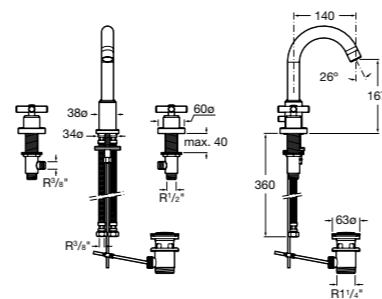

Dimensions in mm. Available in Chrome. Flow rates provided are tested at 3 bar pressure
The prices shown are recommended retail prices excluding VAT (including VAT is shown in brackets)

Electronic basin mixers

Electronic monobloc basin mixer (single water supply) with flexible supply hose and integrated spout sensor, powered by 4 AA alkaline batteries.

Ref. 5A4243C00
£339.86 (€407.83)

To achieve a preset water temperature, a thermostatic mixing valve (TMV) is required to mix the hot and cold water supplies