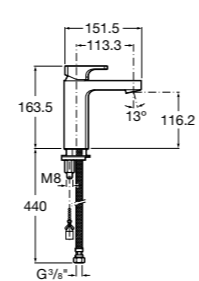

L90C Monobloc basin mixer with 5 l/min flow limiter, pop-up waste, cold start function and 1/2" flexible supply hoses

Ref. 5A3A01C0R
£277.92 (£333.51)