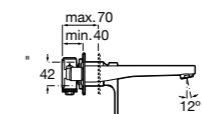

- Basin mixers
- Bidet mixers
- Wall-mounted mixers
- Built-in mixers
- Deck-mounted mixers

NEW

Escuadra

With its contemporary single lever design, Escuadra will make a stylish impression in any bathroom and is simple to operate thanks to a built-in ceramic disc cartridge. The collection includes a complete range of brassware, from a choice of basin mixers and a bidet mixer, through to various bath and shower mixers.

Escuadra / Ceramic disc cartridge **NEW**

5 litres/min
SoftTurn®
EverShine®
Cold Start

Basin mixers

Monobloc basin mixer with 5 l/min flow limiter and 1/2" flexible supply hoses

Ref. 5A3220C0N
£160.00 (€192.00)

Recommended:
Standard press down waste

Ref. D50010005
£16.37 (€19.64)

Extended monobloc basin mixer with 5 l/min flow limiter and 1/2" flexible supply hoses

Ref. 5A3720C0N
£250.00 (€300.00)

Recommended:
Standard press down waste

Ref. D50010005
£16.37 (€19.64)

Wall-mounted basin mixer

Wall-mounted basin mixer
Ref. 5A3L20C00
£432.60 (€519.12)

RocaBox

RocaBox is required for installation with wall-mounted basin mixer
Ref. 525220603
£96.76 (€116.11)