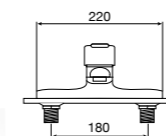

Deck-mounted mixers

Deck-mounted bath filler
Ref. 5A1990C00
£267.70 (€321.24)