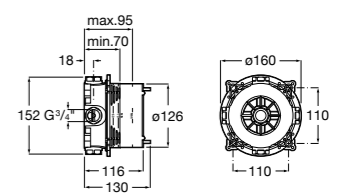

Dimensions in mm. Available in Chrome. Flow rates provided are tested at 3 bar pressure
The prices shown are recommended retail prices excluding VAT (including VAT is shown in brackets)