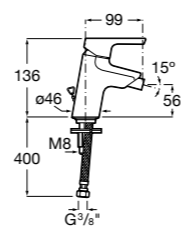

Monobloc bidet mixer with swivel flow regulator, retractable chain, 8 litre/min flow limiter and 3/8" flexible supply hoses

Ref. 5A613BC00
£135.00 (€162.00)

NEW New product

Dimensions in mm. Available in Chrome. Flow rates provided are tested at 3 bar pressure. The prices shown are recommended retail prices excluding VAT (including VAT is shown in brackets)