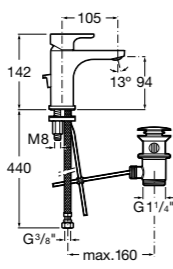

Medium height monobloc basin mixer with smooth body, aerator, 5 l/min flow limiter and 3/8" flexible supply hoses

Ref. 5A3B09C00
£122.50 (€147.00)