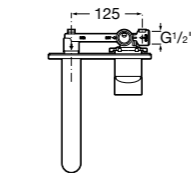

L20 / Ceramic disc cartridge

Basin mixers

Monobloc basin mixer with retractable chain connector, aerator, 5 l/min flow limiter and 3/8" flexible supply hoses

Ref. 5A3J09C00
£93.74 (€112.49)

Monobloc basin mixer with 5 l/min flow limiter, smooth body, 1/2" flexible supply hoses and flow straightener

Ref. 5A3209C0R
£93.74 (€112.49)

Recommended:
Standard press down waste
Ref. D50010005
£16.37 (€19.64)

Due to the cold start system, the handle of these products turns 110° to the left only so may not be compatible with basins where the taphole is situated in the back right corner.

Monobloc basin mixer with 5 l/min flow limiter, aerator, pop-up waste and 3/8" flexible supply hoses

Ref. 5A3I09C00
£103.25 (€123.90)

Medium height monobloc basin mixer with smooth body, aerator, 5 l/min flow limiter and 3/8" flexible supply hoses

Ref. 5A3B09C00
£122.50 (€147.00)

Recommended:
Standard press down waste
Ref. D50010005
£16.37 (€19.64)

Due to the cold start system, the handle of these products turns 110° to the left only so may not be compatible with basins where the taphole is situated in the back right corner.

Extended monobloc basin mixer with 5 l/min flow limiter, aerator, pop-up waste and 3/8" flexible supply hoses

Ref. 5A3C09C00
£241.25 (€289.50)

Due to the cold start system, the handle of these products turns 110° to the left only so may not be compatible with basins where the taphole is situated in the back right corner.

Dimensions in mm. Available in Chrome. Flow rates provided are tested at 3 bar pressure
The prices shown are recommended retail prices excluding VAT (including VAT is shown in brackets)

Wall mounted Basin mixer

Wall mounted basin mixer

Ref. 5A3L09C00
£272.95 (€327.54)

RocaBox

RocaBox is required for installation with wall-mounted basin mixer