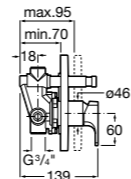

Built-in mixers

L90 Built-in mixers

RocaBox is required for installation with built-in mixer.

RocaBox is required for installation with built-in mixer.

Insignia Built-in mixers

NEW

RocaBox is required for installation with built-in mixer.

RocaBox is required for installation with built-in mixer.

Insignia Built-in thermostatic mixers

NEW

RocaBox is required for installation with built-in mixer.

RocaBox is required for installation with built-in mixer.

T-500 Built-in thermostatic mixers

Lanta Built-in mixers

RocaBox is required for installation with built-in mixer.

RocaBox is required for installation with built-in mixer.

RocaBox Shower valve housing