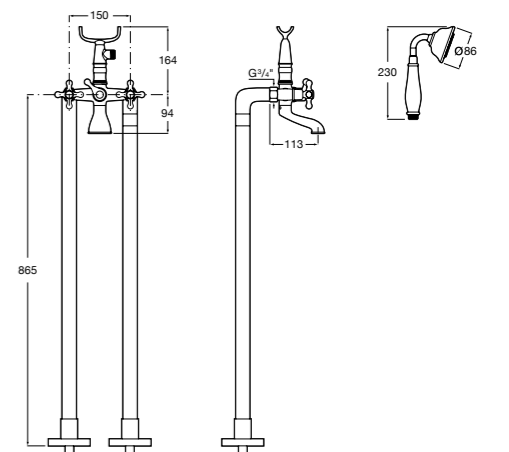

Ref. 5A014BC00
£350.97 (£421.17)

Bidet mixer

Twin-lever bidet mixer with press down waste and 3/8" flexible supply hoses

Ref. 5A6A4BC00
£227.12 (£272.54)

Floorstanding bath-shower mixer

Floorstanding bath-shower mixer with 1.7m flexible shower hose, handset and bracket. 1/2" water connection.