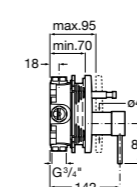

Built-in mixer (1 outlet)

Ref. 5A2B11C00
£226.58 (€271.90)

RocaBox is required for installation with built-in mixer.