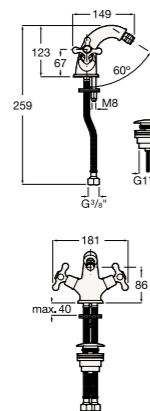

Bidet mixer

Twin-lever bidet mixer with press down waste and 3/8" flexible supply hoses

Ref. 5A6A4BC00
£227.12 (£272.54)