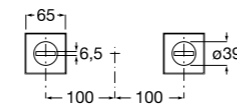

Built-in mixer (2 outlets) with bath spout

Ref. 5A0832C0N
£396.06 (€475.27)