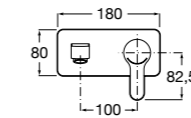

L20 / Ceramic disc cartridge

Basin mixers

Monobloc basin mixer with retractable chain connector, aerator, 5 l/min flow limiter and 3/8" flexible supply hoses

Ref. 5A3J09C00
£93.74 (€112.49)

Monobloc basin mixer with 5 l/min flow limiter, smooth body, 1/2" flexible supply hoses and flow straightener

Ref. 5A3209C0R
£93.74 (€112.49)

Recommended:
Standard press down waste
Ref. D50010005
£16.37 (€19.64)

Due to the cold start system, the handle of these products turns 110° to the left only so may not be compatible with basins where the taphole is situated in the back right corner.

Monobloc basin mixer with 5 l/min flow limiter, aerator, pop-up waste and 3/8" flexible supply hoses

Ref. 5A3I09C00
£103.25 (€123.90)

Medium height monobloc basin mixer with smooth body, aerator, 5 l/min flow limiter and 3/8" flexible supply hoses

Ref. 5A3B09C00
£122.50 (€147.00)

Recommended:
Standard press down waste
Ref. D50010005
£16.37 (€19.64)

Due to the cold start system, the handle of these products turns 110° to the left only so may not be compatible with basins where the taphole is situated in the back right corner.

Extended monobloc basin mixer with 5 l/min flow limiter, aerator, pop-up waste and 3/8" flexible supply hoses

Ref. 5A3C09C00
£241.25 (€289.50)

Due to the cold start system, the handle of these products turns 110° to the left only so may not be compatible with basins where the taphole is situated in the back right corner.

Dimensions in mm. Available in Chrome. Flow rates provided are tested at 3 bar pressure
The prices shown are recommended retail prices excluding VAT (including VAT is shown in brackets)

Wall mounted Basin mixer

Wall mounted basin mixer

Ref. 5A3L09C00
£272.95 (€327.54)

RocaBox

RocaBox is required for installation with wall-mounted basin mixer