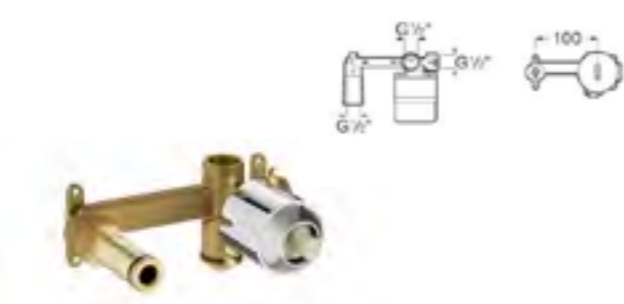

RocaBox

RocaBox is required for installation with wall-mounted basin mixer
Ref. 525220603
£96.76 (€116.11)

Bidet mixers

Monobloc bidet mixer with 8 l/min flow limiter, swivel flow regulator, pop-up waste and 3/8" flexible supply hoses
Ref. 5A6001C00
£281.20 (€337.44)