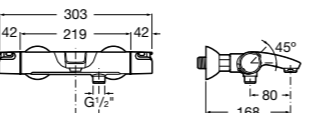

Pillars (allows bath-shower mixers to be deck-mounted)
Ref. D50010009
£56.33 (€67.60)