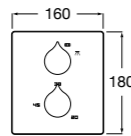

Built-in thermostatic mixer (2 outlets)
5A0C3AC00
£483.75 (£580.50)

RocaBox is required for installation with built-in mixer.