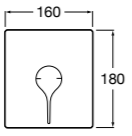

Built-in mixer (2 outlets)
5A0B3AC00
£288.40 (£346.08)

RocaBox is required for installation with built-in mixer.