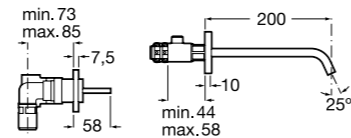

Built-in mixers

Thesis Built-in mixers

Ref. 5A2B50C00
£211.74 (€254.09)

RocaBox is required for installation with built-in mixer.

Ref. 5A0B50C00
£287.98 (€345.58)

RocaBox is required for installation with built-in mixer.

Flat Built-in mixers

NEW

Built-in mixer (1 outlet)

Ref. 5A2432C0N
£169.88 (€203.86)

Ref. 5A0832C0N
£396.06 (€475.27)

Naia Built-in mixers

Ref. 5A2B96C00
£174.54 (€209.45)

RocaBox is required for installation with built-in mixer.

Ref. 5A0B96C00
£197.06 (€236.47)

RocaBox is required for installation with built-in mixer.

RocaBox Shower valve housing

Ref. 525869403
£89.90 (€107.88)

Built-in mixers