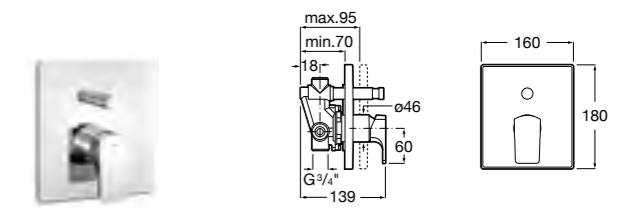

Escuadra Built-in mixers

NEW

Built-in mixer (1 outlet)

Ref. 5A2B01C00
£278.49 (€334.19)

RocaBox is required for installation with built-in mixer. See page 153.

Built-in mixer (2 outlets)

Ref. 5A0B01C00
£326.03 (€391.23)