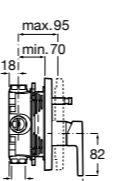

Built-in mixers

L90 Built-in mixers

RocaBox is required for installation with built-in mixer.

RocaBox is required for installation with built-in mixer.

Insignia Built-in mixers

NEW

RocaBox is required for installation with built-in mixer.

RocaBox is required for installation with built-in mixer.

Insignia Built-in thermostatic mixers

NEW

RocaBox is required for installation with built-in mixer.

RocaBox is required for installation with built-in mixer.

T-500 Built-in thermostatic mixers

Lanta Built-in mixers

RocaBox is required for installation with built-in mixer.

RocaBox is required for installation with built-in mixer.

RocaBox Shower valve housing