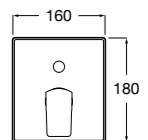

Built-in mixer (2 outlets)
Ref. 5A0B01C00
£326.03 (€391.23)

RocaBox is required for installation with built-in mixer.