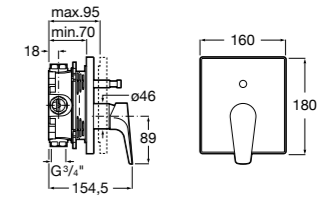

Built-in mixer (2 outlets)
Ref. 5A0B90C00
£183.27 (€219.92)

RocaBox is required for installation with built-in mixer