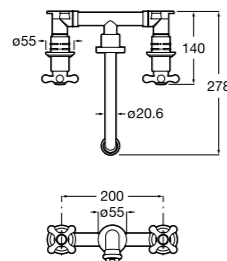

Twin-lever wall-mounted basin mixer (excluding waste)

Ref. 5A474BC00
£266.59 (£319.91)