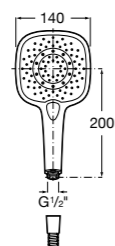

Plenum Square

140mm diameter. 1/2" water connection.
Chrome with 3 functions:
Rain, Pulse and Aquair

Ref. 5B1110C00
£45.32 (£54.38)