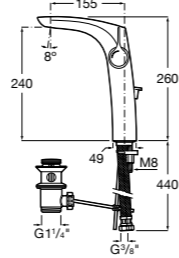

Extended height basin mixer with 5 l/min flow limiter, 3/8" flexible supply hoses and pop-up waste

Ref. 5A343AC00
£463.50 (€556.20)