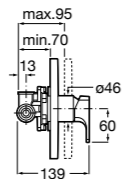

Built-in mixer (2 outlets)
Ref. 5A0B01C00
£326.03 (£391.23)

RocaBox is required for installation with built-in mixer.