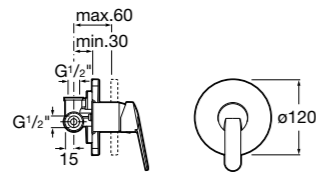

Built-in mixers

Built-in mixer (1 outlet)
Ref. 5A2225C00
£117.61 (£141.13)