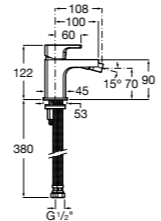

Bidet mixer

Monobloc bidet mixer with 5 l/min flow limiter, swivel flow regulator, pop-up waste and 3/8" flexible supply hoses

Ref. 5A6A01C00
£160.00 (€192.00)