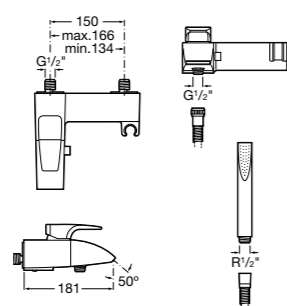

Please see page 141 for recommended shower accessories

Thesis Wall-mounted bath-shower mixers

Wall-mounted bath-shower mixer with diverter, 1.7m flexible shower hose, handset, integrated holder and 1/2" water connection