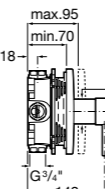

Built-in mixer (2 outlets)
Ref. 5A0B11C00
£266.03 (£319.24)

RocaBox is required for installation with built-in mixer.