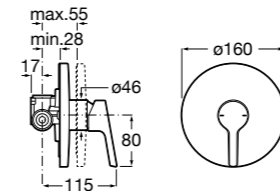

Built-in mixer (2 outlets)
Ref. 5A063BC00
£160.00 (£192.00)

Rocabox is required for installation with built-in mixer.