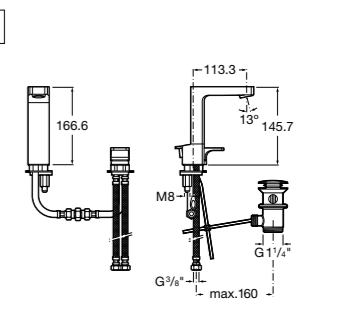

L90 / L90C / Ceramic disc cartridge

Basin mixers

L90C Monobloc basin mixer with smooth body, 5 l/min flow limiter, cold start function and 1/2" flexible supply hoses (excludes waste)

Ref. 5A3B01C0R
£264.64 (£317.57)

Recommended:
Standard press down waste

Ref. D50010005
£16.37 (£19.64)

Monobloc basin mixer with smooth body, 5 l/min flow limiter, aerator, cold start function, 3/8" flexible supply hoses and press down waste

Ref. 5A3201C00
£271.88 (£326.25)

L90C Monobloc basin mixer with 5 l/min flow limiter, pop-up waste, cold start function and 1/2" flexible supply hoses

Ref. 5A3A01C0R
£277.92 (£333.51)

Monobloc basin mixer with 5 l/min flow limiter, aerator, cold start function, pop-up waste and 3/8" flexible supply hoses

Ref. 5A3001C00
£285.28 (£342.33)

L90C Medium height monobloc basin mixer with smooth body, 5 l/min flow limiter, cold start function and 1/2" flexible supply hoses (excludes waste)

Ref. 5A3C01C0R
£370.93 (£445.12)

Recommended:
Standard press down waste

Ref. D50010005
£16.37 (£19.64)

Monobloc basin mixer with side handle, 5 l/min flow limiter, aerator, pop-up waste and 3/8" flexible supply hoses

Ref. 5A4001C00
£376.32 (£451.58)

Basin mixers

Extended monobloc basin mixer with 5 l/min flow limiter, aerator, cold start function, pop-up waste and 3/8" flexible supply hoses

Ref. 5A3401C00
£380.37 (£456.44)

Monobloc basin mixer with 5 l/min flow limiter, separate deck-mounted handle, aerator, pop-up waste and 3/8" flexible supply hoses

Ref. 5A3801C00
£441.52 (£529.82)

Electronic basin mixers

Electronic monobloc basin tap (single water supply) with flexible supply hose. Powered by 4 AA alkaline batteries (1.5V LRG)

Ref. 5A5601C00
£549.44 (£659.33)