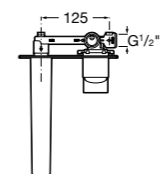

- Basin mixers
- Bidet mixers
- Wall-mounted mixers
- Built-in mixers
- Deck-mounted mixers

NEW

Escuadra

With its contemporary single lever design, Escuadra will make a stylish impression in any bathroom and is simple to operate thanks to a built-in ceramic disc cartridge. The collection includes a complete range of brassware, from a choice of basin mixers and a bidet mixer, through to various bath and shower mixers.

Escuadra / Ceramic disc cartridge **NEW**

5 litres/min
SoftTurn®
EverShine®
Cold Start

Basin mixers

Monobloc basin mixer with 5 l/min flow limiter and 1/2" flexible supply hoses

Ref. 5A3220C0N
£160.00 (€192.00)

Recommended:
Standard press down waste

Ref. D50010005
£16.37 (€19.64)

Extended monobloc basin mixer with 5 l/min flow limiter and 1/2" flexible supply hoses

Ref. 5A3720C0N
£250.00 (€300.00)

Recommended:
Standard press down waste

Ref. D50010005
£16.37 (€19.64)

Wall-mounted basin mixer

Wall-mounted basin mixer
Ref. 5A3L20C00
£432.60 (€519.12)

RocaBox

RocaBox is required for installation with wall-mounted basin mixer
Ref. 525220603
£96.76 (€116.11)