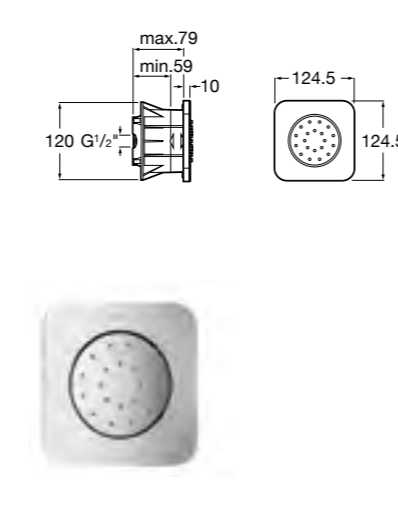

2 / Puzzle wall-mounted shower head with rain shower

Wall-mounted shower head with rain shower. Stainless steel.

Ref. 5A9878C00
£634.41 (£761.29)

3 / Puzzle body jet with pivot function (2 required)

Shower body jet with pivot function (allows for the jet angle to be adjusted) and 1/2" water connection