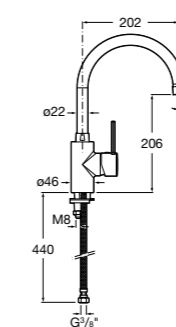

Targa / Ceramic disc cartridge

Basin mixers

Monobloc basin mixer with aerator, pop-up waste and 3/8" flexible supply hoses

Ref. 5A3060C00
£155.26 (£186.31)

Extended monobloc basin mixer with aerator, pop-up waste and 3/8" flexible supply hoses

Ref. 5A3460C00
£235.64 (£282.77)

Bidet mixers

Monobloc bidet mixer with swivel flow regulator, retractable chain and 3/8" flexible supply hoses

Ref. 5A6160C00
£139.03 (£166.84)

Monobloc bidet mixer with swivel flow regulator, pop-up waste and 3/8" flexible supply hoses

Ref. 5A6060C00
£173.78 (£208.54)

Wall-mounted mixers

Wall-mounted shower mixer with 1.5m flexible shower hose, Stella 80/1 handset, swivel wall bracket and 1/2" water connection

Ref. 5A2060C02
£184.63 (£221.55)

Easy Fix Kit (for installing bar shower valve to pipework)

Ref. D50010022
£32.50 (£39.00)

Wall-mounted mixers

Wall-mounted bath-shower mixer with diverter, 1.7m flexible shower hose, Stella 80/1 handset, swivel wall bracket and 1/2" water connection

Ref. 5A0160C00
£210.35 (£252.42)

Easy Fix Kit (for installing bar shower valve to pipework)

Ref. D50010022
£32.50 (£39.00)

Pillars (allows bath-shower mixers to be deck-mounted)

Ref. D50010009
£56.33 (£67.60)

Deck-mounted mixers

Targa deck-mounted bath filler

Ref. 5A1960C00
£266.90 (£320.28)

Deck-mounted bath-shower mixer with 1.7m flexible shower hose, handset and swivel wall bracket

Ref. 5A1860C00
£281.84 (£338.21)

Wall-mounted mixers

Wall-mounted shower mixer with 1.5m flexible shower hose, Stella 80/1 handset, swivel wall bracket and 1/2" water connection

Ref. 5A2060C02
£184.63 (£221.55)

Easy Fix Kit (for installing bar shower valve to pipework)

Ref. D50010022
£32.50 (£39.00)

Kitchen mixer