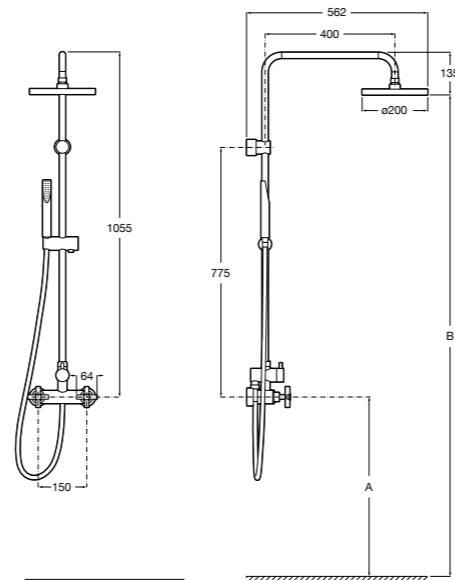

Shower columns

Loft Shower column

A	B
900	1820
1000	1920
1100	2020
1200	2120

Shower column with 1/4 turn controls, diverter, overhead fixed rose, handset with sliding bracket and flexible shower hose

Ref. 5A9743C00
£1147.07 (€1376.48)

Evolution Shower column

General Features

- Thermostatic
- Rain-effect overhead shower rose
- Handset
- Waterfall
- Integrated jets
- 4 way diverter:
  - Overhead shower rose
  - Handset
  - Upper and lower jets
  - Waterfall spout