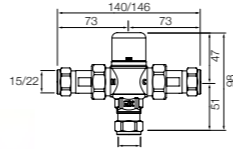

Electronic basin mixers

Loft Electronic basin mixers

Electronic monobloc basin mixer (single water supply) with flexible supply hose and integrated spout sensor, powered by 4 AA alkaline batteries.

Ref. 5A4243C00
£339.86 (€407.83)

To achieve a preset water temperature, a thermostatic mixing valve (TMV) is required to mix the hot and cold water supplies

Electronic monobloc basin mixer (single water supply) with flexible supply hose and integrated spout sensor, includes power supply.

Ref. 5A4343C00
£373.85 (€448.62)

Optional: Thermostatic mixing valve (TMV)

Ref. 001224567
£91.90 (€110.28)

Note: To achieve a pre-set water temperature, a thermostatic mixing valve is required to mix the hot and cold water supplies. WRAS approval is only applicable to the thermostatic mixing valve.

L90 Electronic basin mixers

Electronic monobloc basin tap (single water supply) with flexible supply hose. Powered by 4 AA alkaline batteries (1.5V LRG)

Ref. 5A5601C00
£549.44 (€659.33)

Electronic monobloc basin tap (single water supply) with flexible supply hose Mains operated at 230V. Includes power supply(1.5V LRG)

Ref. 5A5701C00
£583.43 (€700.12)

Optional: Thermostatic mixing valve (TMV)

Ref. 001224567
£91.90 (€110.28)

Note: To achieve a pre-set water temperature, a thermostatic mixing valve is required to mix the hot and cold water supplies. WRAS approval is only applicable to the thermostatic mixing valve.

Extended electronic monobloc basin mixer (single water supply) with flexible supply hose and integrated spout sensor, powered by 4 AA alkaline batteries.

Ref. 5A3143C00
£362.52 (€435.02)

To achieve a preset water temperature, a thermostatic mixing valve (TMV) is required to mix the hot and cold water supplies