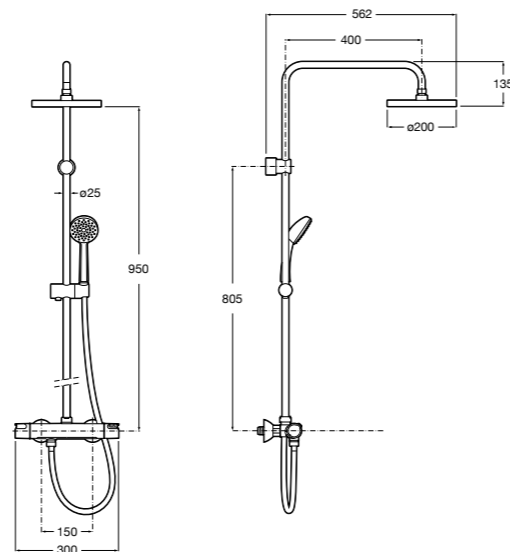

Shower columns

Victoria-T Thermostatic shower column

Easy Fix Kit (for installing bar shower valve to pipework)
Ref. D50010022
£32.50 (£39.00)

Thermostatic shower column
Ref. 5A9718C00
£498.27 (£597.93)

General Features

- Thermostatic
- 100mm 1 mode handset - rain
- Rain effect overhead shower rose
- Chrome finish

Victoria-T Thermostatic shower column

Adjustable installation height (between 800mm and 1200mm as per line drawing)

Swivelling shower head