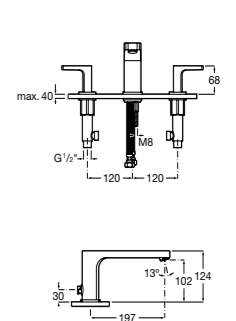

Ref. 5A0901C00
£382.15 (€458.58)

Deck-mounted 3-hole bath filler with bath spout

Ref. 5A1020C0N
£314.71 (€377.65)

NEW New product

Dimensions in mm. Available in Chrome. Flow rates provided are tested at 3 bar pressure. The prices shown are recommended retail prices excluding VAT (including VAT is shown in brackets)