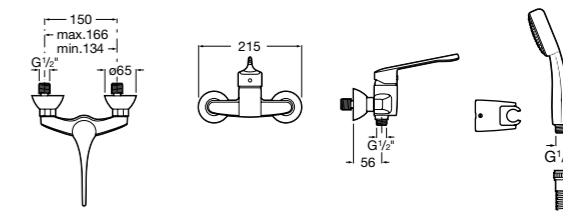

Wall-mounted shower mixer, 1.7m flexible shower hose, handset and swivel wall bracket

Ref. 5A2023C02
£118.95 (€142.75)

Wall-mounted bath and shower mixer with diverter, 1.7m flexible shower hose, handset and swivel wall bracket