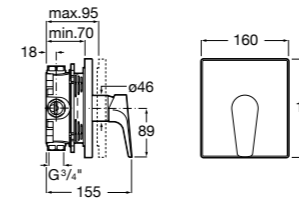

Built-in mixer (1 outlet)
Ref. 5A2B90C00
£160.80 (€192.96)

RocaBox is required for installation with built-in mixer