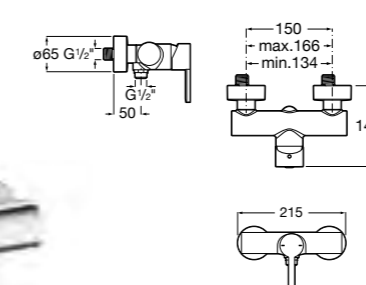

Wall-mounted bath-shower mixer (no kit).

Ref. 5A0296C00
£242.76 (£291.31)

Please see page 141 for recommended shower accessories