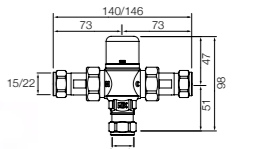

Extended electronic monobloc basin mixer (single water supply) with flexible supply hose and integrated spout sensor, powered by 4 AA alkaline batteries.

Ref. 5A3143C00
£362.52 (€435.02)

To achieve a preset water temperature, a thermostatic mixing valve (TMV) is required to mix the hot and cold water supplies