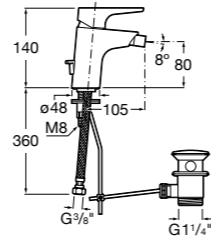

Atlas / Ceramic disc cartridge

Bidet mixers

Monobloc bidet mixer with 5 l/min flow limiter, swivel flow regulator, retractable chain and 3/8" flexible supply hoses

Ref. 5A6190C00
£145.00 (€174.00)

Monobloc bidet mixer with 5 l/min flow limiter, swivel flow regulator, pop up waste and 3/8" flexible supply hoses