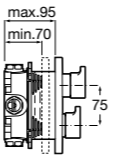

Built-in mixers

L90 Built-in mixers

RocaBox is required for installation with built-in mixer.

RocaBox is required for installation with built-in mixer.

Insignia Built-in mixers

NEW

RocaBox is required for installation with built-in mixer.

RocaBox is required for installation with built-in mixer.

Insignia Built-in thermostatic mixers

NEW

RocaBox is required for installation with built-in mixer.

RocaBox is required for installation with built-in mixer.

T-500 Built-in thermostatic mixers

Lanta Built-in mixers

RocaBox is required for installation with built-in mixer.

RocaBox is required for installation with built-in mixer.

RocaBox Shower valve housing