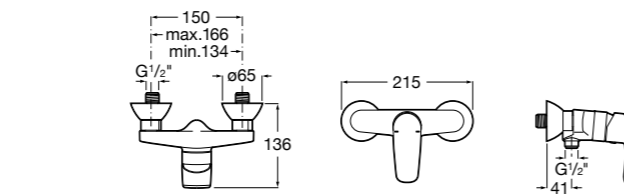

Easy Fix Kit (for installing bar shower valve to pipework)

Ref. D50010022
£32.50 (€39.00)

Wall-mounted bath-shower mixer (no kit)

Ref. 5A0298C00
£161.84 (€194.21)