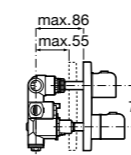

1 / T-500 Built-in thermostatic mixer with 2 outlets

Built-in thermostatic mixer with 2 outlets (No additional stopcocks are required)

Ref. 5A2A18C00
£289.29 (£347.14)