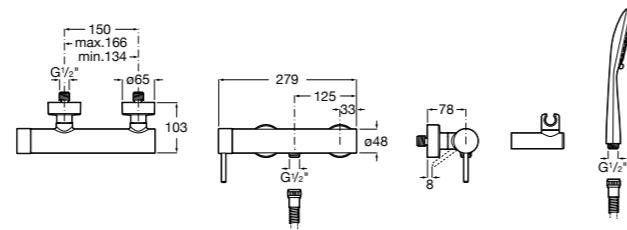

Wall mounted mixers

Wall-mounted shower mixer with 1.5m flexible shower hose, Sensum round 130mm, 4 function (rain, pulse, aquair, spray) handset and swivel wall bracket

Ref. 5A2011C00
£254.89 (€305.87)

Easy Fix Kit (for installing bar shower valve to pipework)

Ref. D50010022
£32.50 (€39.00)