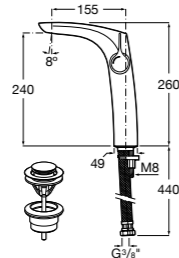

Extended height monobloc basin mixer with smooth body, 5 l/min flow limiter, 3/8" flexible supply hoses and press down waste

Ref. 5A3A3AC00
£437.75 (€525.30)