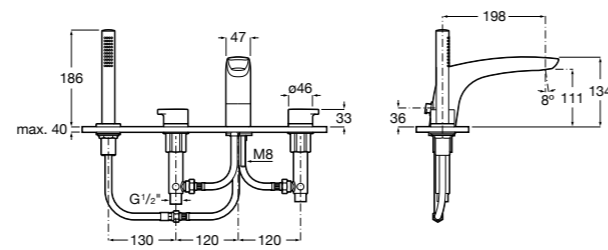

Deck-mounted mixers

Insignia

NEW

Deck-mounted 4-hole bath-shower mixer with Stella shower handset and bath spout

Ref. 5A093AC00
£1124.76 (€1349.71)

Flat

NEW

Deck-mounted 4 hole bath-shower mixer with handset and bath spout