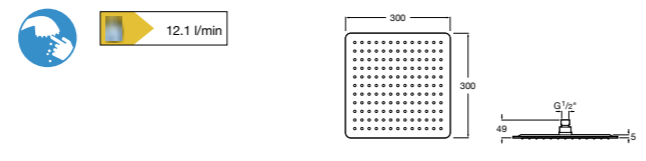

Shower heads / RainDream

Wall-mounted or ceiling-mounted shower heads

Circular Ø 300mm high-flow shower head with pivot connection and 1/2" water connection. Can be mounted on wall or ceiling with fixing kits. Polished stainless steel. Features EasyClean nozzles to help prevent limescale build-up.

Ref. 5B2550C00
£194.47 (€233.37)

Circular Ø 400mm high-flow shower head with pivot connection and 1/2" water connection. Can be mounted on wall or ceiling with fixing kits. Polished stainless steel. Features EasyClean nozzles to help prevent limescale build-up.

Ref. 5B2650C00
£291.72 (€350.06)

Square 250 x 250mm high-flow shower head with pivot connection and 1/2" water connection. Can be mounted on wall or ceiling with fixing kits. Polished stainless steel. Features EasyClean nozzles to help prevent limescale build-up.

Ref. 5B2450C00
£170.16 (€204.19)

Square 300 x 300mm high-flow shower head with pivot connection and 1/2" water connection. Can be mounted on wall or ceiling with fixing kits. Polished stainless steel. Features EasyClean nozzles to help prevent limescale build-up.

Ref. 5B2750C00
£243.09 (€291.71)

Square 300 x 300mm high-flow shower head with pivot connection and 1/2" water connection. Can be mounted on wall or ceiling with fixing kits. Polished stainless steel. Features EasyClean nozzles to help prevent limescale build-up.

Ref. 5B2850C00
£330.60 (€396.72)

Square 500 x 500mm high-flow shower head with pivot connection and 1/2" water connection. Can be mounted on wall or ceiling with fixing kits. Polished stainless steel. Features EasyClean nozzles to help prevent limescale build-up.

Ref. 5B3550C00
£515.00 (€618.00)