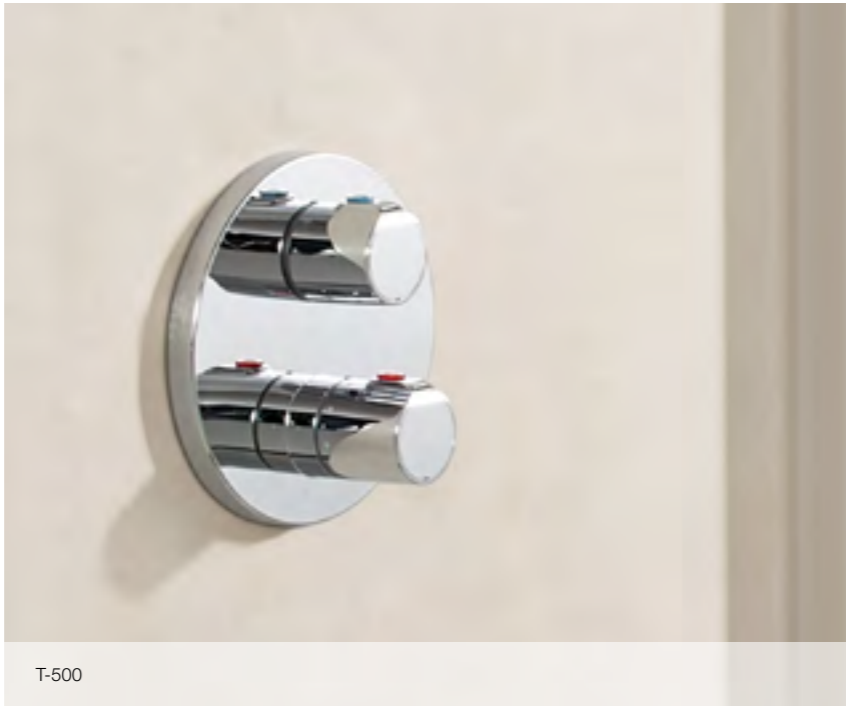

Ref. **5A2A18C00**
£289.29 (€347.14)

T-500

2 / **Luxury rail kit**

Luxury rail kit. Includes chrome rail with adjustable bracket, five mode handset, soap dish and 1.5m smooth shower hose

Ref. **D50010018**
£98.76 (€118.51)