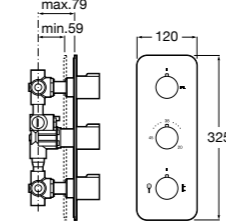

Puzzle Built-in thermostatic shower mixers

Built-in thermostatic mixer with 5-way diverter (5 outlets)

Ref. 5A2978C00
£991.26 (£1189.51)