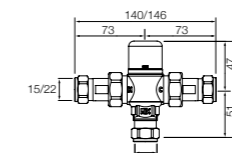

Optional: Thermostatic mixing valve (TMV)

Ref. 001224567
£91.90 (€110.28)

Note: To achieve a pre-set water temperature, a thermostatic mixing valve is required to mix the hot and cold water supplies. WRAS approval is only applicable to the thermostatic mixing valve.

Dimensions in mm. Available in Chrome. Flow rates provided are tested at 3 bar pressure
The prices shown are recommended retail prices excluding VAT (including VAT is shown in brackets)