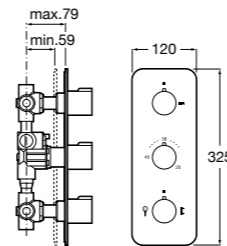

Puzzle / Built-in mixers

Puzzle Built-in thermostatic shower mixers

Built-in thermostatic mixer with 3-way diverter, handset and integrated fixed bracket (3 outlets)

Ref. 5A2805C00
£787.34 (£944.81)

Built-in thermostatic mixer with 3-way diverter (3 outlets)

Ref. 5A2778C00
£889.30 (£1067.16)

Built-in thermostatic mixer with 4-way diverter (4 outlets)

Ref. 5A2878C00
£962.94 (£1155.52)

Dimensions in mm. Available in Chrome. Flow rates provided are tested at 3 bar pressure. The prices shown are recommended retail prices excluding VAT (including VAT is shown in brackets)

Puzzle Built-in thermostatic shower mixers

Built-in thermostatic mixer with 5-way diverter (5 outlets)

Ref. 5A2978C00
£991.26 (£1189.51)

Puzzle Shower heads and handsets

Ceiling mounted shower head. 420x420mm with 1/2" water connection. Stainless steel.

Ref. 5B9378C00
£962.94 (£1155.52)

Wall-mounted shower head with rain shower. Stainless steel.

Ref. 5A9878C00
£634.41 (£761.29)

Wall-mounted shower head with rain shower and cascade function. Stainless steel

Ref. 5A9978C00
£804.34 (£965.20)

100mm diameter - hand shower with 1 function: Rain

Ref. 5B9105BC0
£35.01 (£42.01)

1.5m smooth hose.

Ref. D50010024
£22.50 (£26.99)

Outlet 1/2" shower hose connector with handset holder

Ref. 5B5250C00
£33.99 (£40.79)

Dimensions in mm. Available in Chrome. Flow rates provided are tested at 3 bar pressure. The prices shown are recommended retail prices excluding VAT (including VAT is shown in brackets)