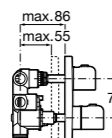

1 / T-500 Built-in mixer with 1 outlet

Built-in thermostatic mixer with 1 outlet

Ref. 5A2B18C00
£235.46 (€282.55)